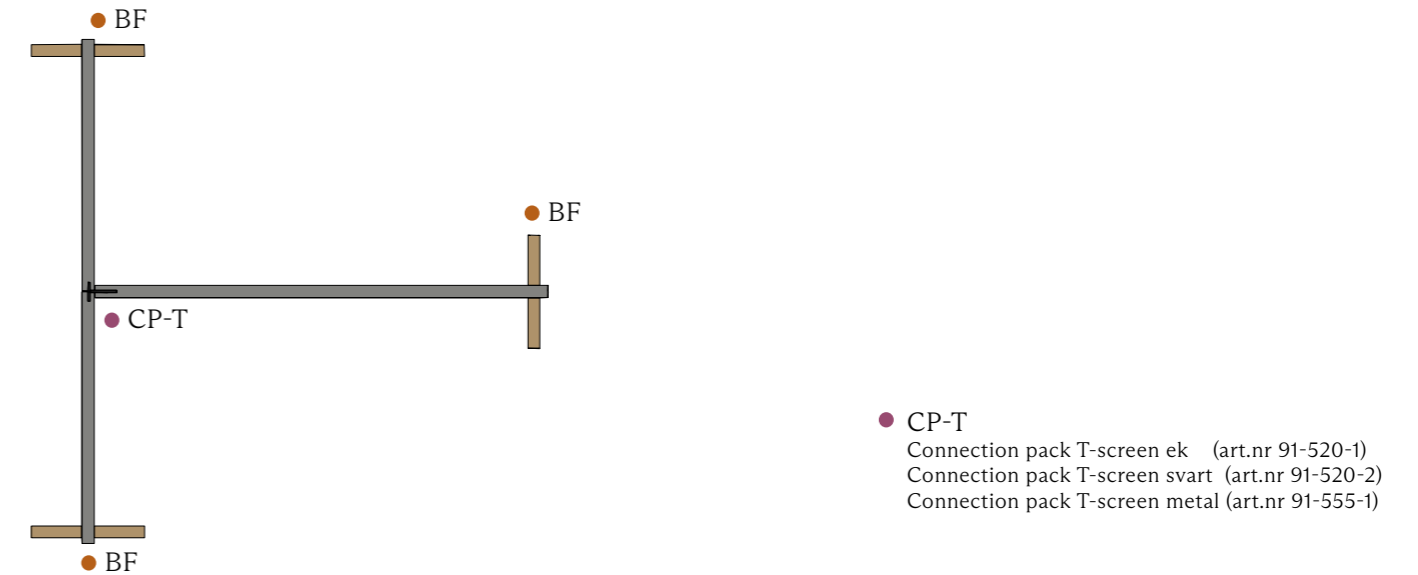

EXEMPEL (CP-T)

- BF
  Beam foot ek (art.nr 91-506-1)
  Beam foot svart (art.nr 91-506-2)
  Beam foot metal (art.nr 91-504-2)

- CF
  Cube foot ek (art.nr 91-505-1)
  Cube foot svart (art.nr 91-505-2)
  Cube foot metal (art.nr 91-540-1)

- CPB-2
  Connection pack Beam 2-screen ek (art.nr 91-521-1)
  Connection pack Beam 2-screen svart (art.nr 91-521-2)
  Connection pack Beam 2-screen metal (art.nr 91-556-1)

- CP-2
  Connection pack 2-screen ek (art.nr 91-517-1)
  Connection pack 2-screen svart (art.nr 91-517-2)
  Connection pack 2-screen svart (art.nr 91-517-2)
  Connection pack 2-screen metal (art.nr 91-552-1)