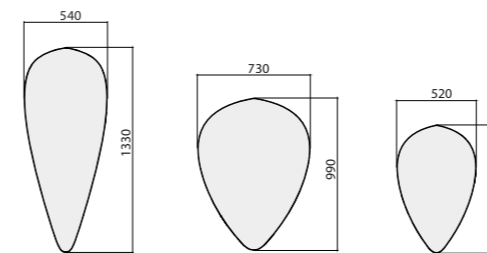

## MÅTT

Delta One	540×1330 mm
Delta Two	730×990 mm
Delta Three	520×830 mm

Tjocklek: 60 mm

Delta One  
69-0513

Delta Two  
69-0709

Delta Three  
69-0508