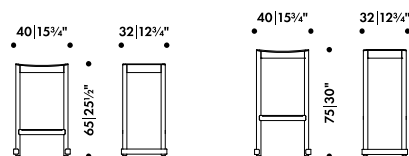

Seat surface

Beech veneer
Ash veneer
Oak veneer

Plastic glides mounted

Made in Italy

—

H 65 cm, beech, natural lacquered

281 046 01 Q**
SEK* 5.260,00

H 75 cm, beech, natural lacquered