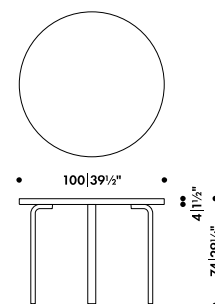

AALTO TABLE ROUND

ALVAR AALTO 1933

Legs and top edge-band

Solid birch

Top core

Solid birch, chipboard, plywood, honeycomb

Top surface

Birch veneer

High-pressure laminate

Linoleum

Use of water based lacquers only

Shipped unassembled in two boxes

Table with birch veneer top: Made in Finland and Germany

Table with HPL top: Made in Finland

Table with linoleum top: Made in Finland

90A