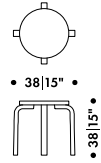

CHILDREN'S STOOL NE60

ALVAR AALTO 1934

Four legs and seat edge-band

Solid birch

Seat core

Solid birch

Birch plywood

Seat surface

Birch veneer

High-pressure laminate

Linoleum

Fabric upholstery with PU foam padding

Leather upholstery with PU foam padding

Leather upholstery without PU foam padding

Use of water based lacquers only

Shipped unassembled in a Carry Away package or assembled (up to two in a box).

Made in Finland

Artek offers a Lifetime Warranty on every new Stool NE60 purchased by end customers for private use.

—

Legs natural lacquered, seat birch veneer

280 005 51 Q**

SEK* 2.630,00