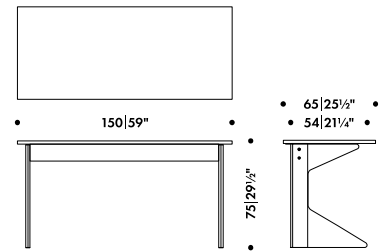

KAARI DESK

RONAN & ERWAN BOUROLLEC 2015

REB 005

Legs
Solid oak

Braces
Flat rolled steel

Top core
MDF

Top surface
High-pressure laminate
Linoleum

Top edge-band
ABS

Shipped unassembled in three boxes

Made in Italy and Poland

—

Configurable products - Always made to order. Existing standard components can be freely combined.

—

REB 005	283 055 02	without VAT in SEK *
Table top		
HPL, high-gloss black		12.980,00
Linoleum black		+ 1.660,00
Base		
Natural oak, protective varnish		+ 0,00
Oak, black lacquered		+ 0,00

* Recommended retail price without VAT