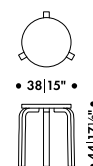

STOOL 60

ALVAR AALTO 1933

Three legs and seat edge-band

Solid birch
Solid wild birch

Seat core

Solid birch
Birch plywood

Seat surface

Birch veneer
High-pressure laminate
Linoleum
Fabric upholstery with PU foam padding
Leather upholstery with PU foam padding
Leather upholstery without PU foam padding

Configurable products - Always made to order. Longer lead times than standard versions. Existing standard components can be freely combined.

—

Seat lacquered

natural
black
white
orange
yellow
green
petrol
red
blue
grey

Seat stained

honey
walnut

Legs lacquered

natural
black
white

Legs stained

honey
walnut

—

Fabric upholstery requirement

1 pc = 50 x 50 cm

Leather upholstery requirement

1 pc = 0,4 m²

Use of water based lacquers only

Shipped unassembled in a Carry Away package or assembled (up to two in a box).

Made in Finland

Artek offers a Lifetime Warranty on every new Stool 60 purchased by end customers for private use.

—

Stool 60	280 002 02	without VAT in SEK*
Seat		
Seat birch veneer		+ 2.340,00
Seat IKI white HPL, edge natural		+ 260,00
Seat linoleum black, edge natural		+ 260,00
Seat lacquered or stained		+ 220,00
Legs		
Legs birch or wild birch natural lacquered		+ 0,00
Legs lacquered or stained		+ 180,00
Upholstery**		
Fabric F40		+ 520,00
Fabric F60		+ 640,00
Fabric F80		+ 770,00
Fabric F100		+ 910,00
Fabric F140		+ 1.160,00
Fabric F200		+ 1.610,00
Leather without PU foam padding		+ 0,00
Leather L40		+ 1.140,00
Leather L60		+ 1.640,00
Glides		
Felt glides mounted		+ 120,00
Mode of shipment		
Assembled		+ 100,00

* Recommended retail price without VAT

** For COM and COL options, please check with your sales representative