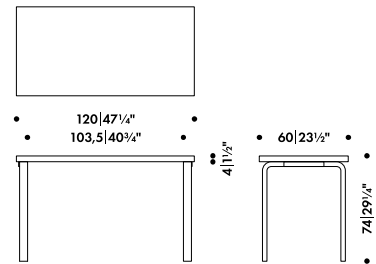

AALTO TABLE RECTANGULAR

ALVAR AALTO 1933

Four legs and top edge-band
Solid birch

Top core
Solid birch, chipboard, plywood, honeycomb

Top surface
Birch veneer
High-pressure laminate
Linoleum

Shipped unassembled in two boxes

Table with birch veneer top: Made in Finland and Germany
Table with HPL top: Made in Finland
Table with linoleum top: Made in Finland

Use of water based lacquers only

80A