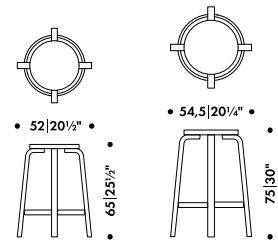

BAR STOOL 64

ALVAR AALTO 1935

Legs and seat edge-band

Solid birch

Seat core

Solid birch

Birch plywood

Seat surface

Birch veneer

High-pressure laminate

Linoleum

Fabric upholstery with PU foam padding

Leather upholstery with PU foam padding

Leather upholstery without PU foam padding

Foot ring

Form-pressed solid birch lamella

Use of water based lacquers only

Shipped unassembled in a Carry Away package

Made in Finland

* Recommended retail price without VAT;

** Quick Ship product - dispatch usually within 3 working days ex Germany