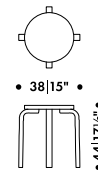

STOOL E60

ALVAR AALTO 1934

Four legs and seat edge-band

Solid birch
Solid wild birch

Seat core

Solid birch
Birch plywood

Seat surface

Birch veneer
High-pressure laminate
Linoleum
Fabric upholstery with PU foam padding
Leather upholstery with PU foam padding
Leather upholstery without PU foam padding

Use of water based lacquers only

Shipped unassembled in a Carry Away package or assembled (up to two in a box).

Made in Finland

Artek offers a Lifetime Warranty on every new Stool E60 purchased by end customers for private use.

Configurable products - Always made to order. Longer lead times than standard versions. Existing standard components can be freely combined.

—

Seat lacquered

natural
black
white
orange
yellow
green
petrol
red
blue
grey

Seat stained

honey
walnut

Legs lacquered

natural
black
white

Legs stained

honey
walnut

—

Fabric upholstery requirement

1 pc = 50 x 50 cm

Leather upholstery requirement

1 pc = 0,4 m²

Stool E60	280 004 02	without VAT in SEK*
Seat		
Seat birch veneer		2.630,00
Seat IKI white HPL, edge natural		+ 260,00
Seat linoleum black, edge natural		+ 260,00
Seat lacquered or stained		+ 220,00
Legs		
Legs birch or wild birch natural lacquered		+ 0,00
Legs lacquered or stained		+ 220,00
Upholstery**		
Fabric F40		+ 520,00
Fabric F60		+ 640,00
Fabric F80		+ 770,00
Fabric F100		+ 910,00
Fabric F140		+ 1.160,00
Fabric F200		+ 1.610,00
Leather without PU foam padding		+ 0,00
Leather L40		+ 1.140,00
Leather L60		+ 1.640,00
Glides		
Felt glides mounted		+ 180,00
Mode of shipment		
Assembled		+ 100,00

* Recommended retail price without VAT

** For COM and COL options, please check with your sales representative