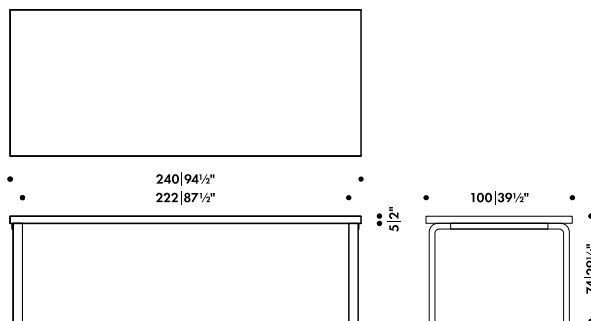

AALTO TABLE RECTANGULAR

ALVAR AALTO 1933

Four legs and top edge-band

Solid birch

Top core

Solid birch, chipboard, plywood, honeycomb

Top surface

Birch veneer
High-pressure laminate
Linoleum

Shipped unassembled in two boxes

Table with birch veneer top: Made in Finland and Germany
Table with HPL top: Made in Finland
Table with linoleum top: Made in Finland

Use of water based lacquers only

86A

Legs and edge band natural lacquered,
top birch veneer

283 009 81

SEK* 30.660,00

Legs and edge band natural lacquered,
top IKI white HPL

283 009 82

SEK* 30.660,00

Legs and edge band natural lacquered,
top black linoleum

283 009 83

SEK* 30.660,00

Felt glides, 28 x 52 mm, set of 4, with
screws for LG83

270 049 03Q**

SEK* 170,00

* Recommended retail price without VAT;

** Quick Ship product - dispatch usually within 3 working days ex Germany