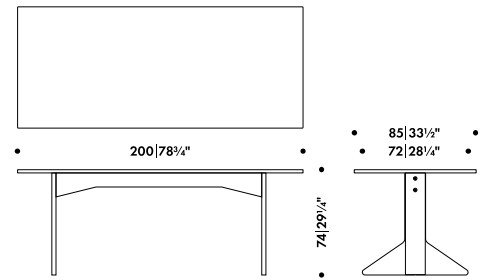

KAARI TABLE RECTANGULAR

RONAN & ERWAN BOUROLLEC 2015

REB 001

Legs
Solid oak

Braces
Flat rolled steel

Top core
MDF

Top surface
High-pressure laminate
Linoleum

Top edge-band
ABS

Shipped unassembled in three boxes

Made in Italy and Poland

—

Configurable products - Always made to order. Existing standard components can be freely combined.

—

REB 001	283 051 02	without VAT in SEK*
Table top		
HPL, high-gloss white		22.520,00
HPL, high-gloss black		+ 0,00
Linoleum black		+ 2.940,00
Base		
Natural oak, protective varnish		+ 0,00
Oak, black lacquered		+ 0,00

* Recommended retail price without VAT