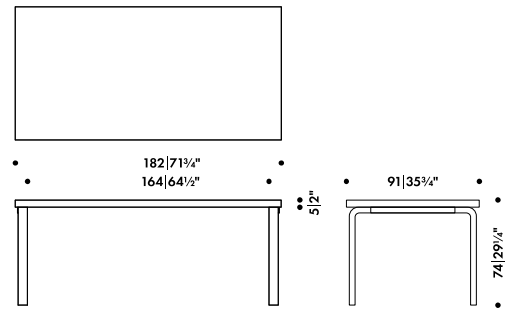

ALVAR AALTO 1933

Four legs and top edge-band
Solid birch

Top core
Solid birch, chipboard, plywood,
honeycomb

Top surface
Birch veneer
High-pressure laminate
Linoleum

Shipped unassembled in two
boxes

Table with birch veneer top:
Made in Finland and Germany
Table with HPL top: Made in
Finland
Table with linoleum top: Made
in Finland