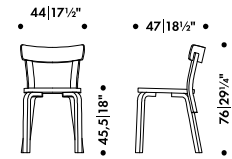

CHAIR 69

ALVAR AALTO 1935

Legs and seat core

Solid birch

Seat surface

Birch veneer

High-pressure laminate

Fabric upholstery with PU foam padding

Leather upholstery with PU foam padding

Leather upholstery without PU foam padding

Backrest

Form-pressed solid birch lamella

Use of water based lacquers only

Shipped unassembled in a Carry Away package

Made in Finland

Configurable products - Always made to order. Longer lead times than standard versions. Existing standard components can be freely combined.

Seat and backrest lacquered

natural

black

white

orange

yellow

green

petrol

Legs and backrest support lacquered

natural

black

white

Fabric upholstery requirement

1 pc = 50 x 50 cm

Leather upholstery requirement

1 pc = 0,4 m²

Chair 69	281 005 02	without VAT in SEK*
Seat and backrest		
Seat birch veneer		4.040,00
Seat IKI white HPL, edge natural		+ 260,00
Seat and backrest lacquered		+ 280,00
Legs and backrest support		
Legs and backrest support lacquered		+ 220,00
Upholstery**		
Fabric F40		+ 520,00
Fabric F60		+ 640,00
Fabric F80		+ 770,00
Fabric F100		+ 910,00
Fabric F140		+ 1.160,00
Fabric F200		+ 1.610,00
Leather without PU foam padding		+ 0,00
Leather L40		+ 1.140,00
Leather L60		+ 1.640,00
Glides		
Felt glides mounted		+ 180,00
Mode of shipment		
Assembled		+ 100,00

* Recommended retail price without VAT

** For COM and COL options, please check with your sales representative