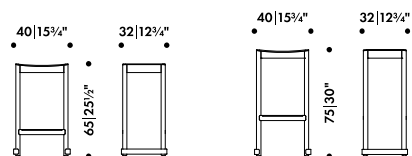

ATELIER BAR STOOL

TAF STUDIO 2021

Frame

Solid beech
Solid ash
Solid oak

Foot rest inlay

Aluminium

Seat

Beech plywood

Seat surface

Beech veneer
Ash veneer
Oak veneer

Plastic glides mounted

Made in Italy

—

Configurable products - Always made to order. Longer lead times than standard versions.

—

Atelier Bar Stool	281 046 00	without VAT in SEK*
Seat height		
Seat height 65cm		0,00
Seat height 75cm		0,00
Frame and seat		
natural beech, clear lacquered		5.260,00
natural ash, clear lacquered		+ 450,00
natural oak, clear lacquered		+ 1.100,00
beech, black lacquered		+ 400,00
beech, dark red lacquered		+ 400,00
beech, green lacquered		+ 400,00
Glides		
Plastic glides mounted		+ 0,00

* Recommended retail price without VAT