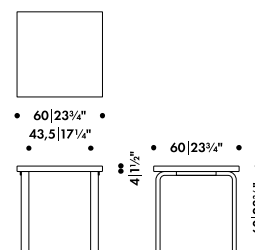

—

80C

—

Legs and edge band natural lacquered, top birch veneer

283 062 61

SEK* 7.310,00

Legs and edge band natural lacquered, top IKI white HPL

283 062 62