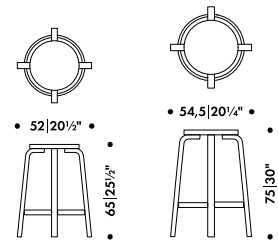

BAR STOOL 64

ALVAR AALTO 1935

Legs and seat edge-band

Solid birch

Seat core

Solid birch
Birch plywood

Seat surface

Birch veneer
High-pressure laminate
Linoleum
Fabric upholstery with PU foam padding
Leather upholstery with PU foam padding
Leather upholstery without PU foam padding

Configurable products - Always made to order. Longer lead times than standard versions. Existing standard components can be freely combined.

Seat lacquered

natural
black
white
orange
yellow
green
petrol
red
blue
grey

Seat stained

honey
walnut

Legs and foot ring lacquered

natural
black
white

Fabric upholstery requirement

1 pc = 50 x 50 cm

Leather upholstery requirement

1 pc = 0,4 m²

Foot ring

Form-pressed solid birch lamella

Use of water based lacquers only

Shipped unassembled in a Carry Away package

Made in Finland

Bar Stool 64	280 015 02	without VAT in SEK*

Seat height

Seat height 65cm	0,00
Seat height 75cm	0,00

Seat

Seat in birch veneer	5.260,00
Seat IKI white HPL, edge natural	+ 260,00
Seat linoleum black, edge natural	+ 260,00
Seat lacquered or stained	+ 220,00

Legs and foot ring

Legs and foot ring natural lacquered	+ 120,00
Legs and foot ring lacquered	+ 250,00

Upholstery**

Fabric F40	+ 520,00
Fabric F60	+ 640,00
Fabric F80	+ 770,00
Fabric F100	+ 910,00
Fabric F140	+ 1.160,00
Fabric F200	+ 1.610,00
Leather without PU foam padding	+ 0,00
Leather L40	+ 1.140,00
Leather L60	+ 1.640,00

Glides

Felt glides mounted	+ 180,00

Mode of shipment

Assembled	+ 100,00

* Recommended retail price without VAT

** For COM and COL options, please check with your sales representative