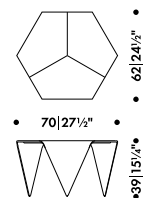

TRIENNA TABLE

ILMARI TAPIOVAARA 1954

Table core

Form-pressed birch veneer

Table surface

Oak veneer

Shipped assembled

Made in Finland

—

Oak, natural lacquered

283 038 04Q**

SEK* 10.150,00