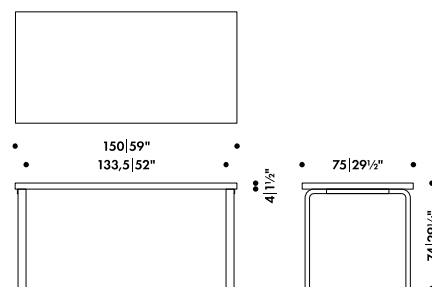

AALTO TABLE RECTANGULAR

ALVAR AALTO 1933

Four legs and top edge-band

Solid birch

Top core

Solid birch, chipboard, plywood, honeycomb

Top surface

Birch veneer
High-pressure laminate
Linoleum

Shipped unassembled in two boxes

Table with birch veneer top:
Made in Finland and Germany
Table with HPL top: Made in Finland

Table with linoleum top: Made in Finland

Use of water based lacquers only

81A

Legs and edge band natural lacquered, top birch veneer

283 044 81

SEK* 14.050,00

Legs and edge band natural lacquered, top IKI white HPL

283 044 82

SEK* 14.050,00

Legs and edge band natural lacquered, top black linoleum

283 044 83

SEK* 14.050,00

Felt glides, 22 x 45 mm, set of 4, with screws for LG80

270 049 02Q**

SEK* 170,00

* Recommended retail price without VAT;

** Quick Ship product - dispatch usually within 3 working days ex Germany