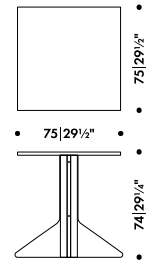

KAARI TABLE SQUARE

RONAN & ERWAN BOUROLLEC 2015

REB 011

Legs
Solid oak

Braces
Flat rolled steel

Top core
MDF

Top surface
High-pressure laminate
Linoleum

Top edge-band
ABS

Shipped unassembled in three boxes

Made in Italy and Poland

Configurable products - Always made to order. Existing standard components can be freely combined.

REB 011	283 056 02	without VAT in SEK *

Table top	
HPL, high-gloss white	11.180,00
HPL, high-gloss black	+ 0,00
Linoleum black	+ 1.030,00

Base	
Natural oak, protective varnish	+ 0,00
Oak, black lacquered	+ 0,00