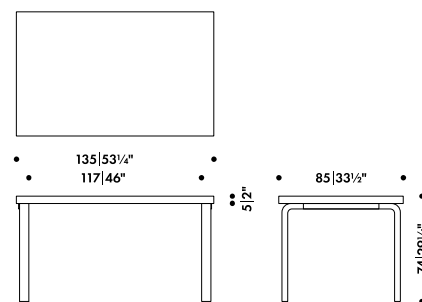

AALTO TABLE RECTANGULAR

ALVAR AALTO 1933

Four legs and top edge-band

Solid birch

Top core

Solid birch, chipboard, plywood, honeycomb

Top surface

Birch veneer
High-pressure laminate
Linoleum

Shipped unassembled in two boxes

Table with birch veneer top: Made in Finland and Germany
Table with HPL top: Made in Finland

Table with linoleum top: Made in Finland

—

Use of water based lacquers only

82B

Legs and edge band natural lacquered,
top birch veneer

283 006 81

SEK* 14.160,00

Legs and edge band natural lacquered,
top IKI white HPL

283 006 82

SEK* 14.160,00

Legs and edge band natural lacquered,
top black linoleum

283 006 83

SEK* 14.160,00

Felt glides, 28 x 52 mm, set of 4, with
screws for LG83

270 049 03Q**

SEK* 170,00

* Recommended retail price without VAT;

** Quick Ship product - dispatch usually within 3 working days ex Germany