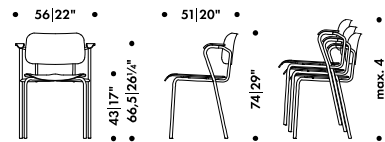

LUKKI CHAIR

ILMARI TAPIOVAARA 1951

Legs

Steel tube

Seat and back core

Form-pressed birch plywood

Seat and back surface

Beech veneer

Shipped assembled

Made in Finland

—

Frame black matt powder coated, seat, backrest and armrest black lacquered

281 016 01

SEK* 4.790,00

Frame stone white matt powder coated, seat, backrest and armrest stone white lacquered

281 016 02

SEK* 4.790,00