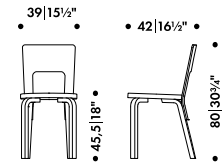

—

Seat lacquered

natural
black
white

Legs and backrest lacquered

natural
black
white

—

Fabric upholstery requirement

1 pc = 50 x 50 cm

Leather upholstery requirement

1 pc = 0,4 m²

Backrest

Form-pressed birch plywood

Use of water based lacquers only

Shipped unassembled in a Carry Away package

Made in Finland

—