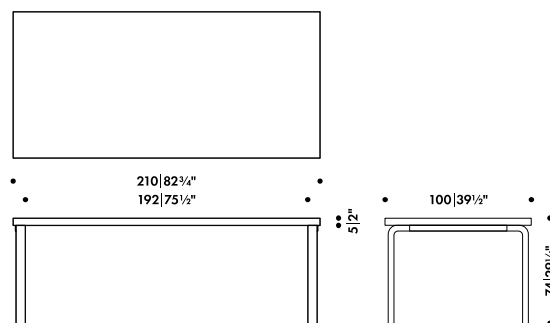

AALTO TABLE RECTANGULAR

ALVAR AALTO 1933

Four legs and top edge-band

Solid birch

Top core

Solid birch, chipboard, plywood, honeycomb

Top surface

Birch veneer
High-pressure laminate
Linoleum

Shipped unassembled in two boxes

Table with birch veneer top:
Made in Finland and Germany

Table with HPL top: Made in Finland

Table with linoleum top: Made in Finland

—

Legs and edge band natural lacquered, top birch veneer

283 008 81

SEK* 26.580,00

Legs and edge band natural lacquered, top IKI white HPL

283 008 82

SEK* 26.580,00

Legs and edge band natural lacquered, top black linoleum

283 008 83

SEK* 26.580,00

Felt glides, 28 x 52 mm, set of 4, with screws for LG83

270 049 03Q**

SEK* 170,00

* Recommended retail price without VAT;

** Quick Ship product - dispatch usually within 3 working days ex Germany