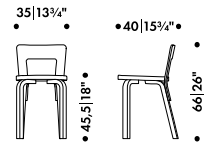

CHAIR 65

ALVAR AALTO 1935

Legs and seat edge-band

Solid birch

Seat core

Solid birch

Birch plywood

Seat surface

Birch veneer

High-pressure laminate

Linoleum

Fabric upholstery with PU foam padding

Leather upholstery with PU foam padding

Leather upholstery without PU foam padding

Backrest

Form-pressed birch plywood

Use of water based lacquers only

Shipped unassembled in a Carry Away package

Made in Finland

—

Legs and backrest natural lacquered, seat birch veneer

281 026 71

SEK* 3.820,00