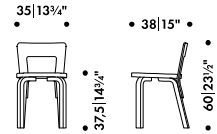

CHILDREN'S CHAIR N65

ALVAR AALTO 1935

Legs and seat edge-band

Solid birch

Seat core

Solid birch

Birch plywood

Seat surface

Birch veneer

High-pressure laminate

Linoleum

Fabric upholstery with PU foam padding

Leather upholstery with PU foam padding

Leather upholstery without PU foam padding

Backrest

Form-pressed birch plywood

Use of water based lacquers only

Shipped unassembled in a Carry Away package

Made in Finland

Legs and backrest natural
lacquered, seat birch veneer

281 008 51

SEK* 3.820,00