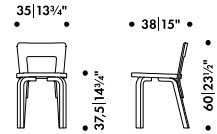

CHILDREN'S CHAIR N65

ALVAR AALTO 1935

Legs and seat edge-band

Solid birch

Seat core

Solid birch

Birch plywood

Seat surface

Birch veneer

High-pressure laminate

Linoleum

Fabric upholstery with PU foam padding

Leather upholstery with PU foam padding

Leather upholstery without PU foam padding

Configurable products - Always made to order. Longer lead times than standard versions. Existing standard components can be freely combined.

—

Seat lacquered

natural

black

white

orange

yellow

green

petrol

red

blue

grey

Seat stained

honey

walnut

—

Fabric upholstery requirement

1 pc = 50 x 50 cm

Leather upholstery requirement

1 pc = 0,4 m²

Backrest

Form-pressed birch plywood

Use of water based lacquers only

Shipped unassembled in a Carry Away package

Made in Finland

—

Children's Chair N65	281 030 02	without VAT in SEK*

Seat

Seat birch veneer	3.820,00
Seat HPL IKI white, edge natural	+ 260,00
Seat linoleum black, edge natural	+ 260,00
Seat lacquered or stained	+ 220,00

Upholstery

Fabric F40	+ 520,00
Fabric F60	+ 640,00
Fabric F80	+ 770,00
Fabric F100	+ 910,00
Fabric F140	+ 1.160,00
Fabric F200	+ 1.610,00
Leather without PU foam padding	+ 0,00
Leather L40	+ 1.140,00
Leather L60	+ 1.640,00

Glides

Felt glides mounted	+ 180,00

Mode of shipment

Assembled	+ 100,00

* Recommended retail price without VAT