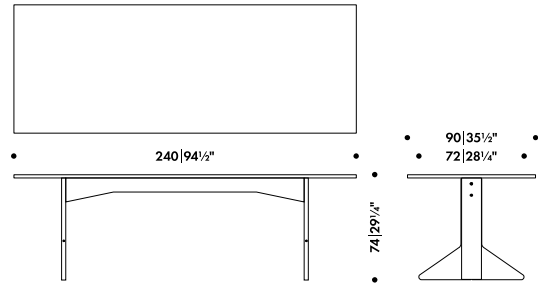

KAARI TABLE RECTANGULAR

RONAN & ERWAN BOUROLLEC 2015

REB 002

Legs
Solid oak

Braces
Flat rolled steel

Top core
MDF

Top surface
High-pressure laminate
Linoleum

Top edge-band
ABS

Shipped unassembled in three boxes

Made in Italy and Poland

Configurable products - Always made to order. Existing standard components can be freely combined.

REB 002	283 052 02	without VAT in SEK *
Table top		
HPL, high-gloss white		25.950,00
HPL, high-gloss black		+ 0,00
Linoleum black		+ 3.360,00
Base		
Natural oak, protective varnish		+ 0,00
Oak, black lacquered		+ 0,00

* Recommended retail price without VAT