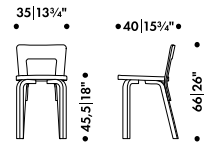

CHAIR 65

ALVAR AALTO 1935

Legs and seat edge-band

Solid birch

Seat core

Solid birch
Birch plywood

Seat surface

Birch veneer
High-pressure laminate
Linoleum
Fabric upholstery with PU foam padding
Leather upholstery with PU foam padding
Leather upholstery without PU foam padding

Backrest

Form-pressed birch plywood

Use of water based lacquers only

Shipped unassembled in a Carry Away package

Made in Finland

—

Configurable products - Always made to order. Existing standard components can be freely combined.

—

Seat lacquered

natural
black
white
orange
yellow
green
petrol
red
blue
grey

Seat stained

honey
walnut

Legs and backrest lacquered

natural
black
white

—

Fabric upholstery requirement

1 pc = 50 x 50 cm

Leather upholstery requirement

1 pc = 0,4 m²

Chair 65	281 027 02	without VAT in SEK*
Seat		
Seat birch veneer		3.820,00
Seat IKI white HPL, edge natural		+ 260,00
Seat linoleum black, edge natural		+ 260,00
Seat lacquered or stained		+ 220,00
Legs and backrest		
Legs and backrest lacquered		+ 230,00
Upholstery**		
Fabric F40		+ 520,00
Fabric F60		+ 640,00
Fabric F80		+ 770,00
Fabric F100		+ 910,00
Fabric F140		+ 1.160,00
Fabric F200		+ 1.610,00
Leather without PU foam padding		+ 0,00
Leather L40		+ 1.140,00
Leather L60		+ 1.640,00
Glides		
Felt glides mounted		+ 180,00
Mode of shipment		
Assembled		+ 100,00

* Recommended retail price without VAT

** For COM and COL options, please check with your sales representative