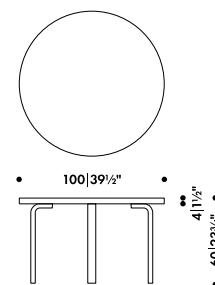

AALTO CHILDREN'S TABLE ROUND

ALVAR AALTO 1933

Four legs and top edge-band

Solid birch

Top core

Solid birch, chipboard, plywood, honeycomb

Top surface

Birch veneer

High-pressure laminate

Linoleum

Use of water based lacquers only

Shipped unassembled in two cartons

Table with birch veneer top: Made in Finland and Germany

Table with HPL top: Made in Finland

Table with linoleum top: Made in Finland

90A