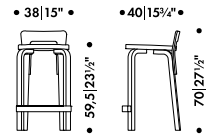

HIGH CHAIR K65

ALVAR AALTO 1935

Legs and seat edge-band

Solid birch

Seat core

Solid birch

Birch plywood

Seat surface

Birch veneer

High-pressure laminate

Linoleum

Fabric upholstery with PU foam padding

Leather upholstery with PU foam padding

Leather upholstery without PU foam padding

Backrest

Form-pressed birch plywood

Footrest

Form-pressed solid birch lamella

Use of water based lacquers only

Shipped unassembled in a Carry Away package

Made in Finland

—

Legs and backrest natural lacquered, seat birch veneer

281 006 51 Q**

SEK* 4.630,00