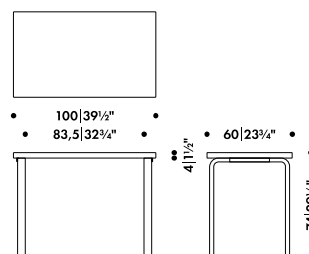

AALTO TABLE RECTANGULAR NEW

ALVAR AALTO 1933

Four legs and top edge-band

Solid birch

Top core

Solid birch, chipboard, plywood, honeycomb

Top surface

Birch veneer
High-pressure laminate
Linoleum

Shipped unassembled in two boxes

Table with birch veneer top: Made in Finland and Germany
Table with HPL top: Made in Finland
Table with linoleum top: Made in Finland

Use of water based lacquers only

80B