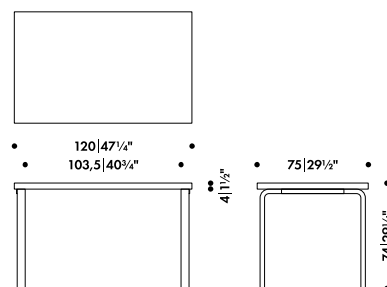

AALTO TABLE RECTANGULAR

ALVAR AALTO 1933

Four legs and top edge-band

Solid birch

Top core

Solid birch, chipboard, plywood, honeycomb

Top surface

Birch veneer
High-pressure laminate
Linoleum

Shipped unassembled in two boxes

Table with birch veneer top: Made in Finland and Germany
Table with HPL top: Made in Finland

Table with linoleum top: Made in Finland

Use of water based lacquers only

81B

Legs and edge band natural lacquered,
top birch veneer

283 004 81

SEK* 10.570,00

Legs and edge band natural lacquered,
top IKI white HPL

283 004 82

SEK* 10.570,00

Legs and edge band natural lacquered,
top black linoleum

283 004 83

SEK* 10.570,00

Felt glides, 22 x 45 mm, set of 4, with
screws for LG80

270 049 02Q**

SEK* 170,00

* Recommended retail price without VAT;

** Quick Ship product - dispatch usually within 3 working days ex Germany