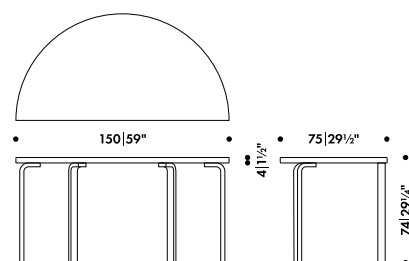

AALTO TABLE HALF-ROUND NEW

ALVAR AALTO 1933

Three legs and top edge-band

Solid birch

Top core

Solid birch, chipboard, plywood, honeycomb

Top surface

Birch veneer
High-pressure laminate
Linoleum

Use of water based lacquers only

Shipped unassembled in two boxes

Table with birch veneer top: Made in Finland and Germany
Table with HPL top: Made in Finland
Table with linoleum top: Made in Finland

96

Legs and edge band natural lacquered, top birch veneer

283 064 81

SEK* 15.530,00

Legs and edge band natural lacquered, top IKI white HPL

283 064 82

SEK* 15.530,00

Legs and edge band natural lacquered, top black linoleum

283 064 83

SEK* 15.530,00

Felt glides, 22 x 45 mm, set of 4, with screws for LG80

270 049 02Q**

SEK* 170,00

* Recommended retail price without VAT;

** Quick Ship product - dispatch usually within 3 working days ex Germany