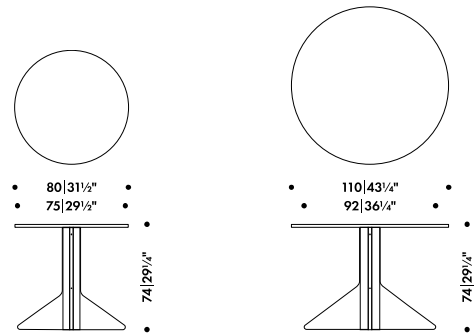

KAARI TABLE ROUND

RONAN & ERWAN BOUROLLEC 2015

REB 003

REB 004

Legs
Solid oak

Braces
Flat rolled steel

Top core
MDF

Top surface
High-pressure laminate
Linoleum

Top edge-band
ABS

Shipped unassembled in three boxes

Made in Italy and Poland

—

Configurable products - Always made to order. Existing standard components can be freely combined.

—

REB 003	283 053 02	without VAT in SEK*

Table top

HPL, high-gloss white	12.300,00
HPL, high-gloss black	+ 0,00
Linoleum black	+ 1.610,00

Base

Natural oak, protective varnish	+ 0,00
Oak, black lacquered	+ 0,00

REB 004	283 054 02	without VAT in SEK*

Table top

HPL, high-gloss white	16.190,00
HPL, high-gloss black	+ 0,00
Linoleum black	+ 2.130,00

Base

Natural oak, protective varnish	+ 0,00
Oak, black lacquered	+ 0,00

* Recommended retail price without VAT