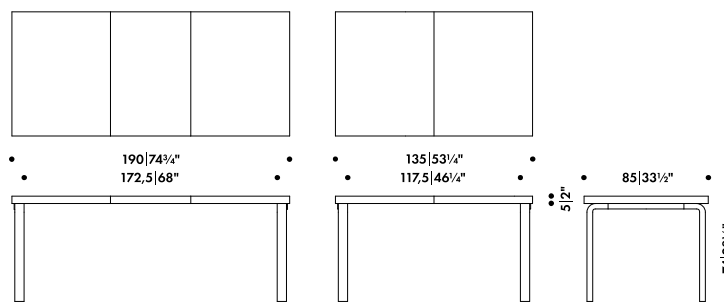

AALTO TABLE EXTENDABLE

ALVAR AALTO 1956

Four legs and top edge-band

Solid birch

Top core

Solid birch, chipboard, plywood, honeycomb

Top surface

Birch veneer
High-pressure laminate
Linoleum

Use of water based lacquers only

Shipped unassembled in two boxes

Made in Finland

97

Legs and edge band natural lacquered,
top birch veneer

283 024 81

SEK* 29.130,00

Legs and edge band natural lacquered,
top IKI white HPL

283 024 82

SEK* 29.130,00

Felt glides, 28 x 52 mm, set of 4, with
screws for LG83

270 049 03Q**

SEK* 170,00

* Recommended retail price without VAT;

** Quick Ship product - dispatch usually within 3 working days ex Germany