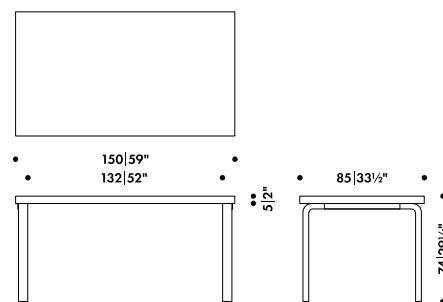

AALTO TABLE RECTANGULAR

ALVAR AALTO 1933

Four legs and top edge-band

Solid birch

Top core

Solid birch, chipboard, plywood, honeycomb

Top surface

Birch veneer
High-pressure laminate
Linoleum

Shipped unassembled in two boxes

Table with birch veneer top:
Made in Finland and Germany
Table with HPL top: Made in Finland

Table with linoleum top: Made in Finland

Use of water based lacquers only

82A

Legs and edge band natural lacquered,
top birch veneer

283 005 81

SEK* 17.460,00

Legs and edge band natural lacquered,
top IKI white HPL

283 005 82

SEK* 17.460,00

Legs and edge band natural lacquered,
top black linoleum

283 005 83

SEK* 17.460,00

Felt glides, 28 x 52 mm, set of 4, with
screws for LG83

270 049 03Q**

SEK* 170,00

* Recommended retail price without VAT;

** Quick Ship product - dispatch usually within 3 working days ex Germany