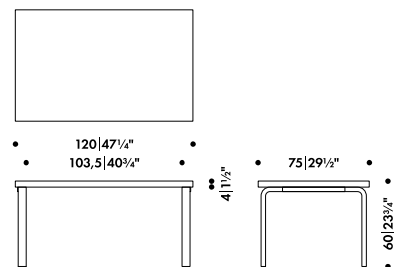

AALTO CHILDREN'S TABLE RECTANGULAR

ALVAR AALTO 1933

Four legs and top edge-band

Solid birch

Top core

Solid birch, chipboard, plywood, honeycomb

Top surface

Birch veneer

High-pressure laminate

Linoleum

Use of water based lacquers only

Shipped unassembled in two boxes

Table with birch veneer top: Made in Finland and Germany

Table with HPL top: Made in Finland

Table with linoleum top: Made in Finland

81B