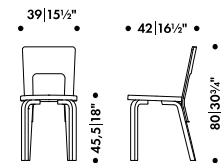

CHAIR 66

ALVAR AALTO 1935

Legs and seat edge-band

Solid birch

Seat core

Solid birch

Birch plywood

Seat surface

Birch veneer

High-pressure laminate

Linoleum

Fabric upholstery with PU foam padding

Leather upholstery with PU foam padding

Leather upholstery without PU foam padding

Backrest

Form-pressed birch plywood

Use of water based lacquers only

Shipped unassembled in a Carry Away package

Made in Finland

Legs and backrest natural lacquered, seat birch veneer

281 002 71 Q**

SEK* 3.980,00