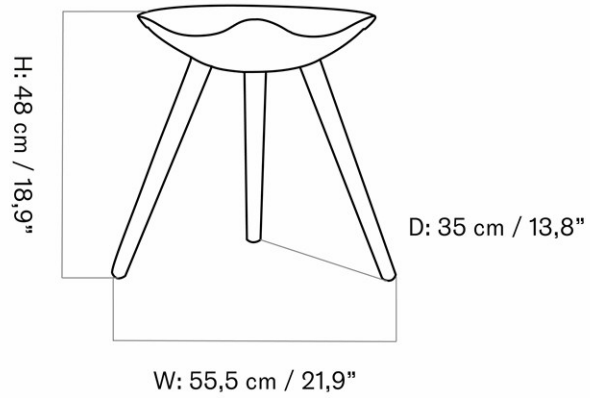

ML 42 STOOL

Designed by *Mogens Lassen*

MASTER SKU	BL41402PIM	
COLLI	1	
DIMENSIONS	H: 52 cm	W: 56 cm
	D: 35 cm	
	SH: 48 cm	SD: 36 cm

CARE INSTRUCTIONS

Discover our product care guide for comprehensive care instructions.