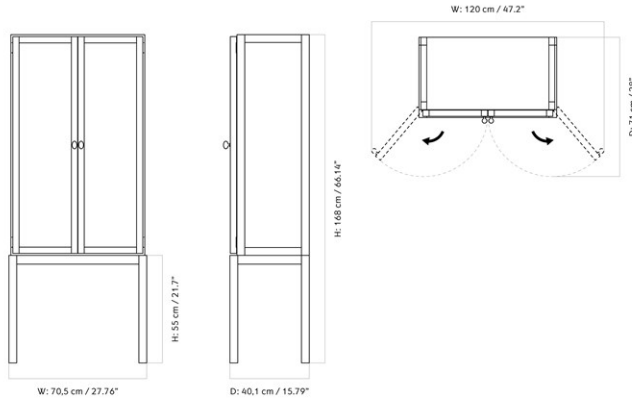

STORAGE

CURIOSITY CABINET
 Designed by *Mentze Ottenstein*

MASTER SKU 6511000PIM
 COLLI 1
 DIMENSIONS W: 70.5 cm D: 40.1 cm

CARE INSTRUCTIONS

Discover our product care guide for comprehensive care instructions.