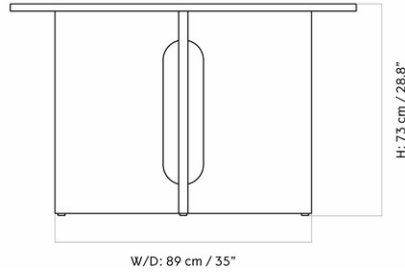

ANDROGYNE DINING TABLE ROUND, Ø120 CM / 47"

Designed by *Danielle Siggerud*

MASTER SKU
COLLI
DIMENSIONS

1183000PIM
1
H: 73 cm   W: 120 cm
D: 120 cm
Ø: 120, cm

CARE INSTRUCTIONS

Discover our product care guide for comprehensive care instructions.

[Download](#)

Find more information in the dedicated product fact sheet for this product.

DESCRIPTION

STOCK OPTION

SKU	VARIANT	EXCL. VAT SEK
1183849	Dark Stained Oak - Dark stained oak	31.432,00
1183039	Natural Oak - Natural Oak	31.432,00
1183819	Dark Stained Oak - Kunis Breccia Stone	36.632,00
1183019	Natural Oak - Kunis Breccia Stone	36.632,00