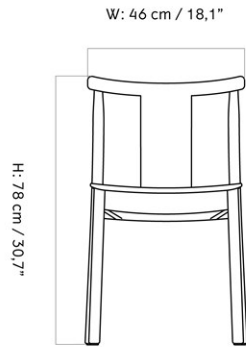

MERKUR DINING CHAIR, OAK SEAT AND BACK
Designed by *Skogstad & Wærnes*

MASTER SKU	1300040PIM
PRODUCTION TIME	7 WEEKS
COLLI	1
DIMENSIONS	H: 78 cm W: 46 cm
	D: 52 cm
	SH: 46 cm SD: 42 cm

CARE INSTRUCTIONS

Discover our product care guide for comprehensive care instructions.

[Download](#)

DESCRIPTION

Find more information in the dedicated product fact sheet for this product.

QUICK SHIP

SKU	VARIANT	PRODUCTION TIME	EXCL. VAT SEK
130001	Black	7 WEEKS	5.756,00
130000	Natural oak	7 WEEKS	5.756,00