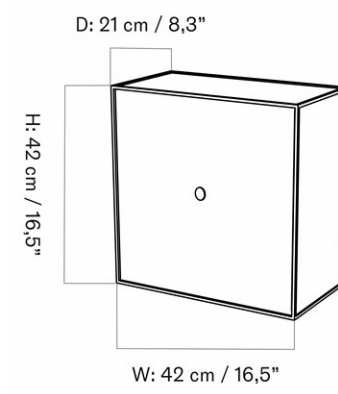

MASTER SKU	BL39009PIM
PRODUCTION TIME	2 WEEKS
COLLI	1
DIMENSIONS	H: 42 cm W: 42 cm D: 21 cm

CARE INSTRUCTIONS	Discover our product care guide for comprehensive care instructions. Download
DESCRIPTION	Find more information in the dedicated product fact sheet for this product.