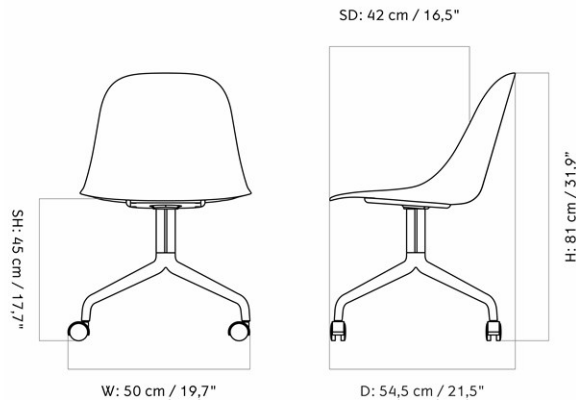

HABOUR SIDE DINING CHAIR, STAR BASE W/CASTERS, PLASTIC SHELL

Designed by *Norm Architects*

MASTER SKU	9398939PIM
PRODUCTION TIME	2-6 WEEKS
COLLI	1
DIMENSIONS	H: 81 cm W: 50 cm D: 55.5 cm SH: 45 cm SD: 42 cm

CARE INSTRUCTIONS

Discover our product care guide for comprehensive care instructions.

[Download](#)

Find more information in the dedicated product fact sheet for this product.

DESCRIPTION

SPEC OPTIONS

MASTER SKU	VARIANT	PRODUCTION TIME	EXCL. VAT SEK
9398939PIM	Dependent On Selected Variant - Dependent On Selected Variant	2 WEEKS	6.476,00

QUICK SHIP

SKU	VARIANT	PRODUCTION TIME	EXCL. VAT SEK
9398939-0000ZZZZ	Black - Black, 9011	2 WEEKS	6.476,00
9398939-0001ZZZZ	Black - Burned red, 8015	6 WEEKS	6.476,00
9398939-0002ZZZZ	Black - Khaki, 1011	2 WEEKS	6.476,00
9398939-0003ZZZZ	Black - Light Grey, 9002	2 WEEKS	6.476,00
9398939-0004ZZZZ	Black - Olive, 7002	2 WEEKS	6.476,00
9398939-0005ZZZZ	Black - White, 9016	2 WEEKS	6.476,00
9398939-0200ZZZZ	Polished aluminium - Black, 9011	2 WEEKS	6.476,00
9398939-0201ZZZZ	Polished aluminium - Burned red, 8015	6 WEEKS	6.476,00
9398939-0202ZZZZ	Polished aluminium - Khaki, 1011	2 WEEKS	6.476,00
9398939-0203ZZZZ	Polished aluminium - Light Grey, 9002	2 WEEKS	6.476,00