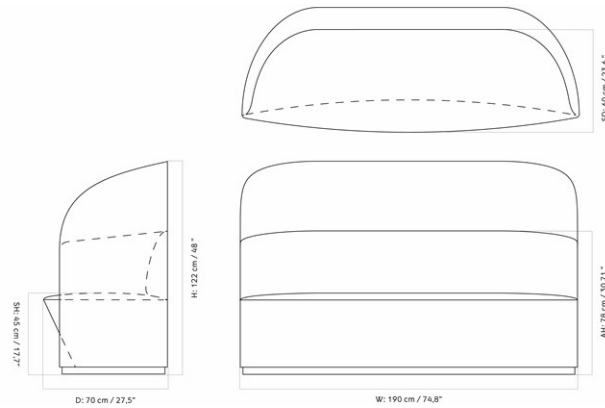

TEAROOM SOFA, HIGH BACK

Designed by *Nick Ross*

MASTER SKU	9607000PIM
PRODUCTION TIME	6 WEEKS
COLLI	1
DIMENSIONS	H: 122 cm W: 190 cm D: 70 cm SH: 45 cm SD: 60 cm AH: 78 cm

CARE INSTRUCTIONS

Discover our product care guide for comprehensive care instructions.

[Download](#)

Find more information in the dedicated product fact sheet for this product.

DESCRIPTION

SPEC OPTIONS

MASTER SKU	VARIANT	PRODUCTION TIME	EXCL. VAT SEK
9607000PIM	Price Category - PC0T <i>Audo Bouclé, Audø</i>	6 WEEKS	38.556,00
9607000PIM	Price Category - PC1T <i>Barnum Bouclé, Audø / Champion, JAB / Illusion, Nevotex / Hot Madison, JAB / Maple, Kvadrat / Remix, Kvadrat / Re-wool, Kvadrat</i>	6 WEEKS	44.236,00
9607000PIM	Price Category - PC2T <i>Canvas 2, Kvadrat / Clay, Sahco, Kvadrat / Fiord, Kvadrat / Hallingdal 65, Kvadrat / Moss, Sahco, Kvadrat / Reflect, Kvadrat / Savanna, Kvadrat / Steelcut Trio 3, Kvadrat</i>	6 WEEKS	49.996,00
9607000PIM	Price Category - PC3T <i>Arctic, Jab / Safire, Sahco, Kvadrat / Vidar 4, Kvadrat / Zero, Sahco, Kvadrat</i>	6 WEEKS	55.756,00
9607000PIM	Price Category - PC4T <i>Grand Mohair, Danish Art Weaving / Lupo, Dedar</i>	6 WEEKS	59.916,00