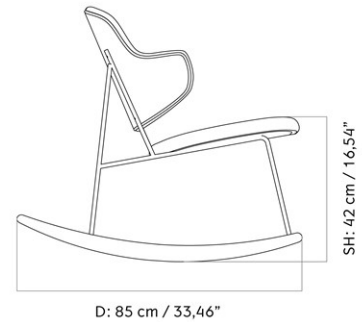

THE PENGUIN ROCKING CHAR, UPHOLSTERED SEAT AND BACK
Designed by *Ib Kofod-Larsen Design*

MASTER SKU	1231000PIM	CARE INSTRUCTIONS	Discover our product care guide for comprehensive care instructions.
PRODUCTION TIME	6 WEEKS		
COLLI	1		Download
DIMENSIONS	H: 73 cm W: 56.3 cm	DESCRIPTION	Find more information in the dedicated product fact sheet for this product.
	D: 85 cm		
	SH: 42 cm SD: 44.5 cm		
	AH: 63.4 cm		

SPEC OPTIONS

MASTER SKU	VARIANT	PRODUCTION TIME	EXCL. VAT SEK
1231000PIM	Price Category - PC0T <i>Audo Bouclé, Audo</i>	6 WEEKS	13.996,00
1231000PIM	Price Category - PC1T <i>Barnum Bouclé, Audo / Champion, JAB / Illusion, Nevotex / Hot Madison, JAB / Remix, Kvadrat / Re-wool, Kvadrat</i>	6 WEEKS	14.556,00
1231000PIM	Price Category - PC2T <i>Canvas 2, Kvadrat / Clay, Sahco, Kvadrat / Fiord, Kvadrat / Hallingdal 65, Kvadrat / Moss, Sahco, Kvadrat / Reflect, Kvadrat / Savanna, Kvadrat / Steelcut Trio 3, Kvadrat</i>	6 WEEKS	14.956,00
1231000PIM	Price Category - PC3T <i>Arctic, Jab / Safire, Sahco, Kvadrat / Vidar 4, Kvadrat / Zero, Sahco, Kvadrat</i>	6 WEEKS	15.436,00
1231000PIM	Price Category - PC4T <i>Grand Mohair, Danish Art Weaving / Lupo, Dedar</i>	6 WEEKS	15.916,00
1231000PIM	Price Category - PC1L <i>Dakar, Nevotex / Envy, Sørensen / Ultra, Sørensen</i>	6 WEEKS	16.636,00
1231000PIM	Price Category - PC2L <i>Dunes, Sørensen / Nuance, Sørensen</i>	6 WEEKS	18.476,00
1231000PIM	Price Category - PC3L	6 WEEKS	20.316,00
1231000PIM	Price Category - PC4L	6 WEEKS	22.316,00