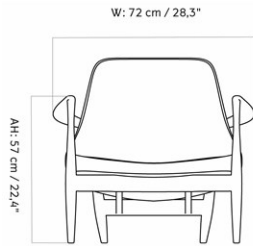

ELIZABETH LOUNGE CHAIR, NATURAL OAK BASE

Designed by *Ib Kofod-Larsen Design*

MASTER SKU	1207000PIM	CARE INSTRUCTIONS	Discover our product care guide for comprehensive care instructions.
PRODUCTION TIME	6 WEEKS		Download
COLLI	1	DESCRIPTION	Find more information in the dedicated product fact sheet for this product.
DIMENSIONS	H: 72 cm W: 72 cm D: 77 cm SH: 37 cm SD: 51 cm AH: 57 cm		

SPEC OPTIONS

MASTER SKU	VARIANT	PRODUCTION TIME	EXCL. VAT SEK
1207000PIM	Price Category - PC0T <i>Audo Bouclé, Audø</i>	6 WEEKS	43.116,00
1207000PIM	Price Category - PC1T <i>Barnum Bouclé, Audø / Champion, JAB / Illusion, Nevotex / Hot Madison, JAB / Remix, Kvadrat / Re-wool, Kvadrat</i>	6 WEEKS	44.956,00
1207000PIM	Price Category - PC2T <i>Canvas 2, Kvadrat / Clay, Sahco, Kvadrat / Fiord, Kvadrat / Hallingdal 65, Kvadrat / Moss, Sahco, Kvadrat / Reflect, Kvadrat / Savanna, Kvadrat / Steelcut Trio 3, Kvadrat</i>	6 WEEKS	46.956,00
1207000PIM	Price Category - PC3T <i>Arctic, Jab / Safire, Sahco, Kvadrat / Vidar 4, Kvadrat / Zero, Sahco, Kvadrat</i>	6 WEEKS	48.876,00
1207000PIM	Price Category - PC1L <i>Dakar, Nevotex / Envy, Sørensen / Ultra, Sørensen</i>	6 WEEKS	51.436,00
1207000PIM	Price Category - PC4T <i>Grand Mohair, Danish Art Weaving / Lupo, Dedar</i>	6 WEEKS	51.436,00
1207000PIM	Price Category - PC2L <i>Dunes, Sørensen / Nuance, Sørensen</i>	6 WEEKS	53.996,00
1207000PIM	Price Category - PC3L	6 WEEKS	56.636,00
1207000PIM	Price Category - PC4L	6 WEEKS	59.196,00