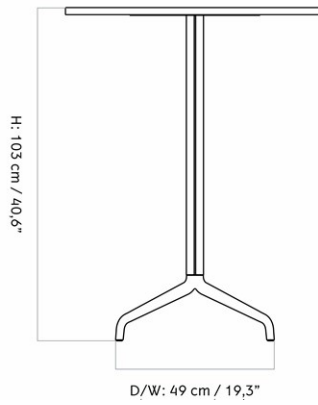

MASTER SKU 1185000PIM
 COLLI 1
 DIMENSIONS H: 73.5 cm W: 210 cm
 D: 109 cm

CARE INSTRUCTIONS

Discover our product care guide for comprehensive care instructions.

[Download](#)

DESCRIPTION

Find more information in the dedicated product fact sheet for this product.

CARE INSTRUCTIONS

Discover our product care guide for comprehensive care instructions.

DESCRIPTION

[Download](#)
Find more information in the dedicated product fact sheet for this product.

HARBOUR COLUMN BAR TABLE, STAR BASE, Ø60 CM / 23.6"

Designed by *Norm Architects*

H: 103 cm / 40,8"

D/W: 49 cm / 19,3"

Ø: 60 cm / 23,6"

MASTER SKU
COLLI
DIMENSIONS

9300009PIM
1
H: 103 cm W: 60 cm
D: 60 cm
Ø: 60, cm

CARE INSTRUCTIONS

Discover our product care guide for comprehensive care instructions.

[Download](#)

DESCRIPTION

Find more information in the dedicated product fact sheet for this product.

HARBOUR COLUMN BAR TABLE, STAR BASE, Ø80 CM / 31.4"

Designed by *Norm Architects*

MASTER SKU
COLLI
DIMENSIONS