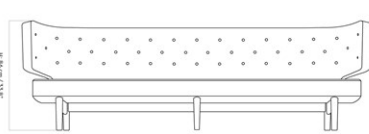

RADIOHUS SOFA, 3 SEATER, NATURAL OAK BASE

Designed by *Vilhelm Lauritzen*

MASTER SKU	1221000PIM	CARE INSTRUCTIONS	Discover our product care guide for comprehensive care instructions.
PRODUCTION TIME	5 WEEKS		Download
COLLI	1		Find more information in the dedicated product fact sheet for this product.
DIMENSIONS	H: 86 cm W: 258 cm D: 77 cm SH: 45 cm SD: 58 cm	DESCRIPTION	

SPEC OPTIONS

MASTER SKU	VARIANT	PRODUCTION TIME	EXCL. VAT SEK
1221000PIM	Price Category - PC0T <i>Audo Bouclé, Audø</i>	5 WEEKS	62.076,00
1221000PIM	Price Category - PC1T <i>Barnum Bouclé, Audø / Champion, JAB / Illusion, Nevotex / Hot Madison, JAB / Remix, Kvadrat / Re-wool, Kvadrat</i>	5 WEEKS	64.796,00
1221000PIM	Price Category - PC2T <i>Canvas 2, Kvadrat / Clay, Sahco, Kvadrat / Fiord, Kvadrat / Hallingdal 65, Kvadrat / Moss, Sahco, Kvadrat / Reflect, Kvadrat / Savanna, Kvadrat / Steelcut Trio 3, Kvadrat</i>	5 WEEKS	67.516,00
1221000PIM	Price Category - PC3T <i>Arctic, Jab / Safire, Sahco, Kvadrat / Vidar 4, Kvadrat / Zero, Sahco, Kvadrat</i>	5 WEEKS	70.236,00
1221000PIM	Price Category - PC4T <i>Grand Mohair, Danish Art Weaving / Lupo, Dedar</i>	5 WEEKS	72.876,00