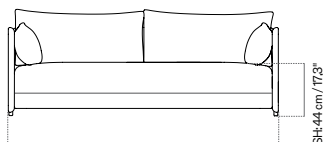

L: 145 cm / 57"

SH: 44 cm / 17.3"

UD: 220 cm / 86,6"

D: 105 cm / 41,3"

H: 66,5 cm / 26,3"

PRODUCTION TIME	5 WEEKS
COLLI	1
DIMENSIONS	L: 145 cm SH: 44 cm
	H: 65.5 cm
	UD: 220 cm D: 105 cm

CARE INSTRUCTIONS

Discover our product care guide for comprehensive care instructions.