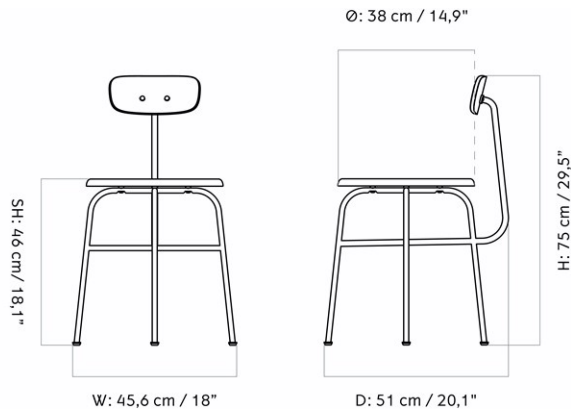

AFTERROOM DINING CHAIR, BLACK BASE, VENEER SEAT AND BACK
Designed by *Afteroom*

MASTER SKU	8481039PIM
PRODUCTION TIME	6 WEEKS
COLLI	1
DIMENSIONS	H: 75 cm W: 45 cm
	D: 50 cm
	SH: 45 cm SD: 34 cm

CARE INSTRUCTIONS

Discover our product care guide for comprehensive care instructions.

DESCRIPTION

[Download](#)
Find more information in the dedicated product fact sheet for this product.

QUICK SHIP

SKU	VARIANT	PRODUCTION TIME	EXCL. VAT SEK
8481539	Black - NEW	6 WEEKS	3.756,00
8481039	Natural Oak - NEW	6 WEEKS	3.756,00
8481849	Dark Stained Oak - NEW	6 WEEKS	3.916,00