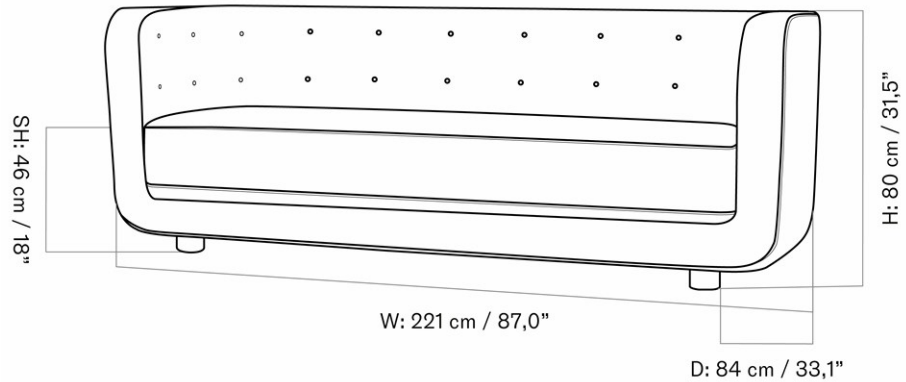

VILHELM SOFA

Designed by *Flemming Lassen*

MASTER SKU	1500700PIM	CARE INSTRUCTIONS	Discover our product care guide for comprehensive care instructions.
PRODUCTION TIME	6 WEEKS		Download
COLLI	1		Find more information in the dedicated product fact sheet for this product.
DIMENSIONS	H: 80 cm D: 88 cm SH: 45 cm AH: 80 cm	W: 217 cm SD: 60 cm	DESCRIPTION

SPEC OPTIONS

MASTER SKU	VARIANT	PRODUCTION TIME	EXCL. VAT SEK
1500700PIM	Price Category - PC0T <i>Audo Bouclé, Audó</i>	6 WEEKS	51.356,00
1500700PIM	Price Category - PC1T <i>Barnum Bouclé, Audó / Champion, JAB / Illusion, Nevotex / Hot Madison, JAB / Maple, Kvadrat / Remix, Kvadrat / Rewool, Kvadrat</i>	6 WEEKS	57.356,00
1500700PIM	Price Category - PC2T <i>Canvas 2, Kvadrat / Clay, Sahco, Kvadrat / Fiord, Kvadrat / Hallingdal 65, Kvadrat / Moss, Sahco, Kvadrat / Reflect, Kvadrat / Savanna, Kvadrat / Steelcut Trio 3, Kvadrat</i>	6 WEEKS	64.156,00
1500700PIM	Price Category - PC3T <i>Arctic, Jab / Safire, Sahco, Kvadrat / Vidar 4, Kvadrat / Zero, Sahco, Kvadrat</i>	6 WEEKS	70.236,00
1500700PIM	Price Category - PC4T <i>Grand Mohair, Danish Art Weaving / Lupo, Dedar</i>	6 WEEKS	76.956,00
1500700PIM	Price Category - PC1L <i>Dakar, Nevotex / Envy, Sørensen / Ultra, Sørensen</i>	6 WEEKS	141.756,00
1500700PIM	Price Category - PC2L <i>Dunes, Sørensen / Nuance, Sørensen</i>	6 WEEKS	160.636,00
1500700PIM	Price Category - PC3L <i>Sheepskin Curly, Skandilock</i>	6 WEEKS	177.676,00