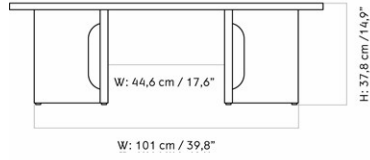

ANDROGYNE LOUNGE TABLE, WOOD BASE, WOOD TOP
Designed by *Danielle Siggerud*

MASTER SKU 1184801PIM
COLLI 1
DIMENSIONS H: 37.8 cm W: 120 cm
D: 45 cm

CARE INSTRUCTIONS

Discover our product care guide for comprehensive care instructions.

[Download](#)

DESCRIPTION

Find more information in the dedicated product fact sheet for this product.

STOCK OPTION

SKU	VARIANT	EXCL. VAT SEK
1184849	Dark Stained Oak	8.392,00
1184039	Natural Oak	8.392,00
1184879	Walnut	12.152,00