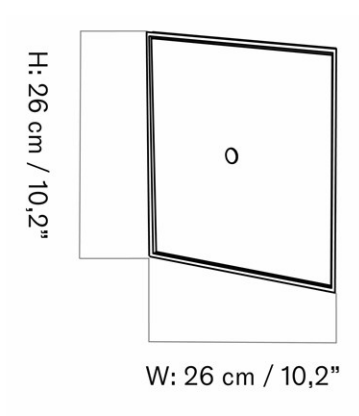

DOOR FOR FRAME 28
Designed by *Mogens Lassen*

MASTER SKU	BL39900PIM
PRODUCTION TIME	2-7 WEEKS
COLLI	1
DIMENSIONS	H: 26 cm W: 26 cm D: 1 cm

CARE INSTRUCTIONS	Discover our product care guide for comprehensive care instructions. Download
DESCRIPTION	Find more information in the dedicated product fact sheet for this product.