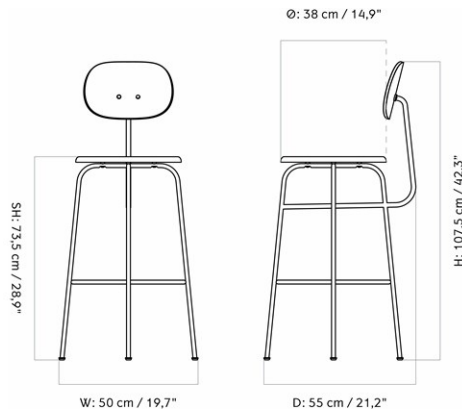

AFTERROOM BAR CHAIR PLUS, BLACK BASE, UPHOLSTERED SEAT, VENEER BACK

Designed by *Afteroom*

MASTER SKU	8486000PIM
PRODUCTION TIME	6 WEEKS
COLLI	1
DIMENSIONS	H: 107 cm W: 50 cm D: 55 cm SH: 73 cm SD: 34 cm