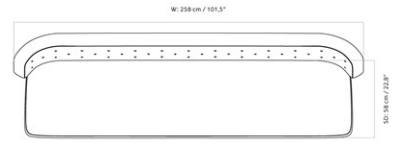

RADIOHUS SOFA, 3 SEATER, NATURAL OAK BASE

Designed by *Vilhelm Lauritzen*

MASTER SKU	1221000PIM	CARE INSTRUCTIONS	Discover our product care guide for comprehensive care instructions.
PRODUCTION TIME	5 WEEKS		Download
COLLI	1		Find more information in the dedicated product fact sheet for this product.
DIMENSIONS	H: 86 cm W: 258 cm D: 77 cm SH: 45 cm SD: 58 cm	DESCRIPTION	

SPEC OPTIONS

MASTER SKU	VARIANT	PRODUCTION TIME	EXCL. VAT SEK
1221000PIM	Price Category - PC0T <i>Audo Bouclé, Audø</i>	5 WEEKS	62.076,00
1221000PIM	Price Category - PC1T <i>Barnum Bouclé, Audø / Champion, JAB / Illusion, Nevotex / Hot Madison, JAB / Remix, Kvadrat / Re-wool, Kvadrat</i>	5 WEEKS	64.796,00
1221000PIM	Price Category - PC2T <i>Canvas 2, Kvadrat / Clay, Sahco, Kvadrat / Fiord, Kvadrat / Hallingdal 65, Kvadrat / Moss, Sahco, Kvadrat / Reflect, Kvadrat / Savanna, Kvadrat / Steelcut Trio 3, Kvadrat</i>	5 WEEKS	67.516,00
1221000PIM	Price Category - PC3T <i>Arctic, Jab / Safire, Sahco, Kvadrat / Vidar 4, Kvadrat / Zero, Sahco, Kvadrat</i>	5 WEEKS	70.236,00
1221000PIM	Price Category - PC4T <i>Grand Mohair, Danish Art Weaving / Lupo, Dedar</i>	5 WEEKS	72.876,00