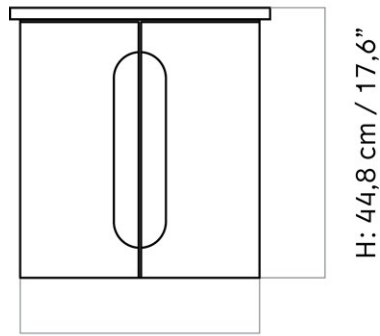

MASTER SKU
COLLI
DIMENSIONS

9170001PIM
1
H: 38 cm W: 80 cm
D: 80 cm
Ø: 70, cm

CARE INSTRUCTIONS

Discover our product care guide for comprehensive care instructions.

[Download](#)

Find more information in the dedicated product fact sheet for this product.

MASTER SKU
 COLLI
 DIMENSIONS

6900000PIM
 1
 H: 36 cm W: 65 cm
 D: 65 cm
 Ø: 65, cm

CARE INSTRUCTIONS

Discover our product care guide for comprehensive care instructions.

[Download](#)

Find more information in the dedicated product fact sheet for this product.

ANDROGYNE SIDE TABLE TOP
 Designed by *Danielle Siggerud*

H: 1,8 cm / 0,7"

Ø: 42 cm / 16,5"

MASTER SKU 1181000PIM
 COLLI 1
 DIMENSIONS H: 1.8 cm W: 42 cm
 D: 42 cm
 Ø: 42, cm

CARE INSTRUCTIONS

Discover our product care guide for comprehensive care instructions.

ANDROGYNE SIDE TABLE, WOOD BASE, MARBLE TOP

Designed by *Danielle Siggerud*

Ø: 40 cm / 15,75"

Ø: 42 cm / 16,5"

MASTER SKU
COLLI
DIMENSIONS

1119801PIM
1
H: 39.5 cm W: 50 cm
D: 50 cm
Ø: 50, cm

CARE INSTRUCTIONS