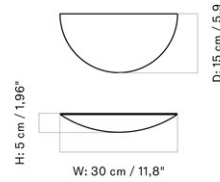

FUNGI SHELF MEDIUM