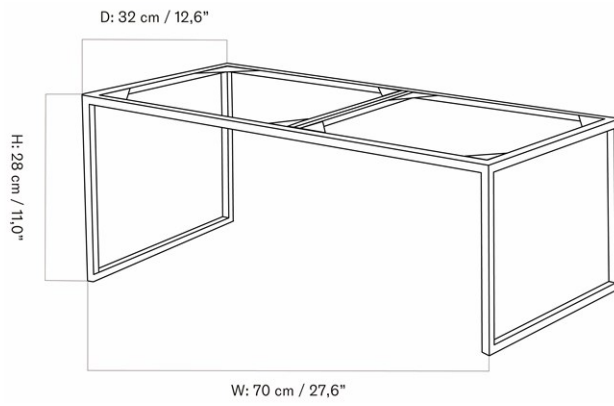

BASE FOR FRAME 35

Designed by *Mogens Lassen*

MASTER SKU	BL40700PIM
PRODUCTION TIME	2 WEEKS
COLLI	1
DIMENSIONS	H: 28 cm W: 35 cm D: 35 cm

CARE INSTRUCTIONS

Discover our product care guide for comprehensive care instructions.

[Download](#)

DESCRIPTION

Find more information in the dedicated product fact sheet for this product.