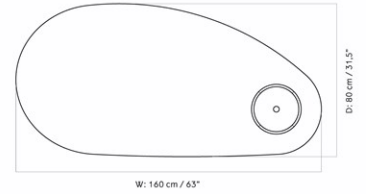

THE ECLIPSE DESK
Designed by *Audo*

MASTER SKU
COLLI
DIMENSIONS

1020000PIM
1
H: 75 cm   W: 160 cm
D: 80 cm

CARE INSTRUCTIONS

Discover our product care guide for comprehensive care instructions.

[Download](#)

Find more information in the dedicated product fact sheet for this product.

DESCRIPTION

STOCK OPTION

SKU	VARIANT	EXCL. VAT SEK
1020889	Dark Oak	22.868,00
1020039	Natural Oak	22.868,00