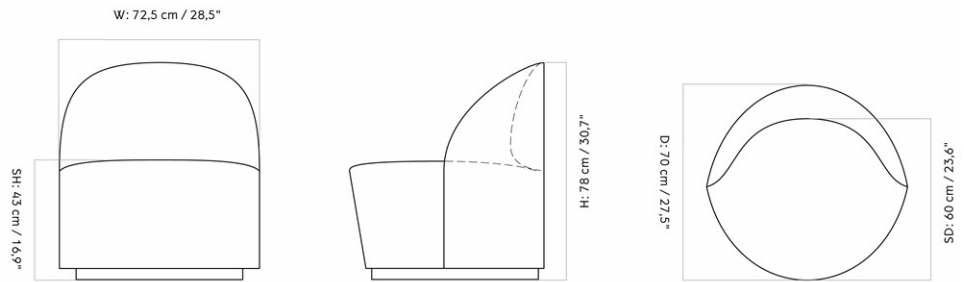

TEAROOM LOUNGE CHAIR, LOW BACK, SWIVEL W/RETURN

Designed by *Nick Ross*

MASTER SKU	9608200PIM	CARE INSTRUCTIONS	Discover our product care guide for comprehensive care instructions.
PRODUCTION TIME	6 WEEKS		Download
COLLI	1		
DIMENSIONS	H: 78 cm W: 72.5 cm	DESCRIPTION	Find more information in the dedicated product fact sheet for this product.
	D: 70 cm SH: 43 cm SD: 60 cm		

SPEC OPTIONS

MASTER SKU	VARIANT	PRODUCTION TIME	EXCL. VAT SEK
9608200PIM	Price Category - PC0T <i>Audo Bouclé, Audø</i>	6 WEEKS	22.156,00
9608200PIM	Price Category - PC1T <i>Barnum Bouclé, Audø / Champion, JAB / Illusion, Nevotex / Hot Madison, JAB / Maple, Kvadrat / Remix, Kvadrat / Re-wool, Kvadrat</i>	6 WEEKS	24.956,00
9608200PIM	Price Category - PC2T <i>Canvas 2, Kvadrat / Clay, Sahco, Kvadrat / Fiord, Kvadrat / Hallingdal 65, Kvadrat / Moss, Sahco, Kvadrat / Reflect, Kvadrat / Savanna, Kvadrat / Steelcut Trio 3, Kvadrat</i>	6 WEEKS	28.076,00
9608200PIM	Price Category - PC3T <i>Arctic, Jab / Safire, Sahco, Kvadrat / Vidar 4, Kvadrat / Zero, Sahco, Kvadrat</i>	6 WEEKS	29.756,00
9608200PIM	Price Category - PC4T <i>Cabanon Soft, Designers Guild / Grand Mohair, Danish Art Weaving / Lupo, Dedar</i>	6 WEEKS	35.196,00