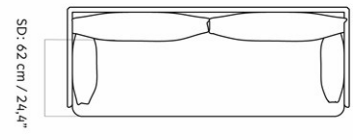

OFFSET SOFA, 3 SEATER W/LOOSE COVER

Designed by *Norm Architects*

MASTER SKU	9854000PIM	
PRODUCTION TIME	6 WEEKS	
COLLI	1	
DIMENSIONS	H: 75 cm	W: 228 cm
	D: 90 cm	
	SH: 37 cm	SD: 62 cm
	AH: 58.5 cm	

CARE INSTRUCTIONS

Discover our product care guide for comprehensive care instructions.

[Download](#)

DESCRIPTION

Find more information in the dedicated product fact sheet for this product.