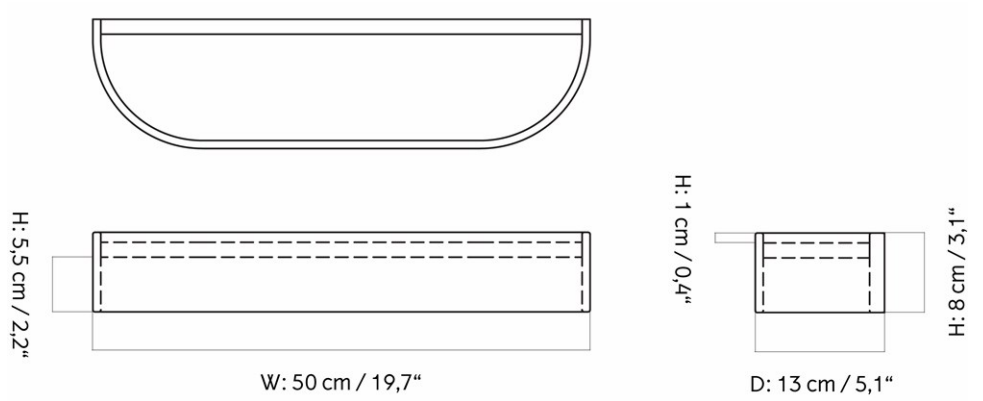

EPOCH SHELF, 50
Designed by *Nina Bruun*

MASTER SKU
COLLI
DIMENSIONS

6200000PIM
2
H: 8 cm
D: 13 cm
W: 50 cm

CARE INSTRUCTIONS

Discover our product care guide for comprehensive care instructions.

DESCRIPTION

[Download](#)
Find more information in the dedicated product fact sheet for this product.

STOCK OPTION

SKU	VARIANT	EXCL. VAT SEK
6205849	Dark Stained Oak	1.676,00
6205039	Natural Oak	1.676,00