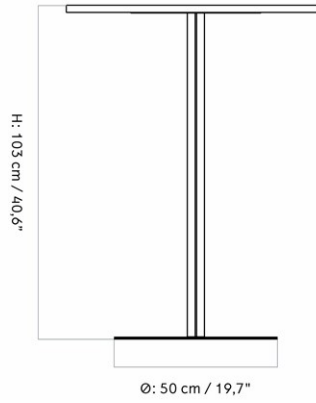

HARBOUR COLUMN BAR TABLE, ROUND BASE, 70X60 CM / 28X24"
Designed by *Norm Architects*

MASTER SKU	9300006PIM
PRODUCTION TIME	2 WEEKS
COLLI	1
DIMENSIONS	H: 103 cm W: 60 cm D: 70 cm

CARE INSTRUCTIONS

Discover our product care guide for comprehensive care instructions.

DESCRIPTION

[Download](#)
Find more information in the dedicated product fact sheet for this product.

HARBOUR COLUMN BAR TABLE, ROUND BASE, Ø80 CM / 31.4"
Designed by *Norm Architects*

MASTER SKU	9300005PIM
PRODUCTION TIME	2 WEEKS
COLLI	1
DIMENSIONS	H: 103 cm W: 80 cm D: 80 cm Ø: 80, cm

CARE INSTRUCTIONS

Discover our product care guide for comprehensive care instructions.

[Download](#)

DESCRIPTION

Find more information in the dedicated product fact sheet for this product.

HARBOUR COLUMN BAR TABLE, ROUND, Ø60 CM / 23.6"