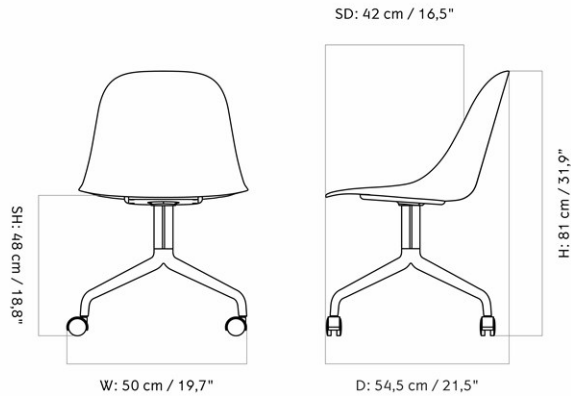

HARBOUR SIDE DINING CHAIR, STAR BASE W/CASTERS, UPHOLSTERED SHELL

Designed by *Norm Architects*

MASTER SKU	9398000PIM	
PRODUCTION TIME	5 WEEKS	
COLLI	1	
DIMENSIONS	H: 81 cm	W: 50 cm
	D: 55.5 cm	
	SH: 48 cm	SD: 42 cm

CARE INSTRUCTIONS

Discover our product care guide for comprehensive care instructions.

[Download](#)

Find more information in the dedicated product fact sheet for this product.

DESCRIPTION

SPEC OPTIONS

MASTER SKU	VARIANT	PRODUCTION TIME	EXCL. VAT SEK
9398000PIM	Price Category - PC0T <i>Audo Bouclé, Audo</i>	5 WEEKS	6.956,00
9398000PIM	Price Category - PC1T <i>Barnum Bouclé, Audo / Champion, JAB / Illusion, Nevotex / Hot Madison, JAB / Maple, Kvadrat / Remix, Kvadrat / Re-wool, Kvadrat</i>	5 WEEKS	8.316,00
9398000PIM	Price Category - PC2T <i>Canvas 2, Kvadrat / Clay, Sahco, Kvadrat / Fiord, Kvadrat / Hallingdal 65, Kvadrat / Moss, Sahco, Kvadrat / Reflect, Kvadrat / Savanna, Kvadrat / Steelcut Trio 3, Kvadrat</i>	5 WEEKS	10.796,00
9398000PIM	Price Category - PC0L- NEW <i>Sierra, Camo</i>	5 WEEKS	12.636,00
9398000PIM	Price Category - PC3T <i>Arctic, Jab / Safire, Sahco, Kvadrat / Vidar 4, Kvadrat / Zero, Sahco, Kvadrat</i>	5 WEEKS	12.956,00
9398000PIM	Price Category - PC1L <i>Dakar, Nevotex / Ultra, Sørensen</i>	5 WEEKS	13.116,00
9398000PIM	Price Category - PC4T <i>Grand Mohair, Danish Art Weaving / Lupo, Dedar</i>	5 WEEKS	13.676,00
9398000PIM	Price Category - PC2L <i>Dunes, Sørensen / Nuance, Sørensen</i>	5 WEEKS	14.556,00