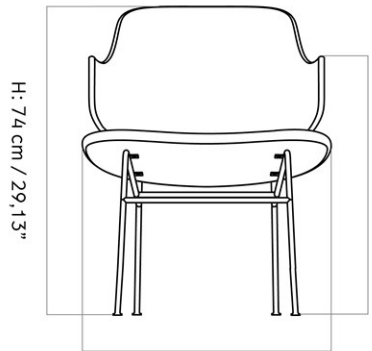

THE PENGUIN, LOUNGE CHAIR, UPHOLSTERED SEAT, WALNUT BACK
 Designed by *Ib Kofod-Larsen Design*

W: 56 cm / 22,05"

D: 64 cm / 25,2"

MASTER SKU	1203000PIM	CARE INSTRUCTIONS	Discover our product care guide for comprehensive care instructions.
PRODUCTION TIME	8 WEEKS		
COLLI	1		Download
DIMENSIONS	H: 74 cm W: 56 cm	DESCRIPTION	Find more information in the dedicated product fact sheet for this product.
	D: 64 cm		
	SH: 42 cm SD: 44.5 cm		
	AH: 62.5 cm		