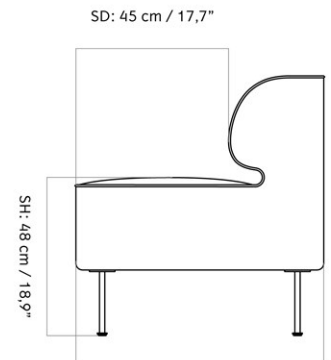

MASTER SKU 1205800PIM
 COLLI 1
 DIMENSIONS H: 21.2 cm W: 92 cm
 D: 45 cm

CARE INSTRUCTIONS

Discover our product care guide for comprehensive care instructions.

[Download](#)

DESCRIPTION

Find more information in the dedicated product fact sheet for this product.

FURNITURE

Seating

SOFAS

EAVE DINING SOFA 165

Designed by *Norm Architects*

W: 165 cm / 65"

SD: 45 cm / 17,7"

SH: 48 cm / 18,9"

D: 75 cm / 29,5"

MASTER SKU	9970000PIM	CARE INSTRUCTIONS	Discover our product care guide for comprehensive care instructions.
PRODUCTION TIME	7 WEEKS		
COLLI	1		Download
DIMENSIONS	H: 79 cm W: 165 cm	DESCRIPTION	Find more information in the dedicated product fact sheet for this product.
	D: 75 cm SH: 48 cm SD: 45 cm		