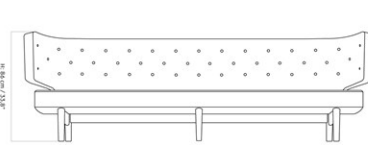

RADIOHUS SOFA, 3 SEATER, WALNUT BASE

Designed by *Vilhelm Lauritzen*

MASTER SKU	1222000PIM	CARE INSTRUCTIONS	Discover our product care guide for comprehensive care instructions.
PRODUCTION TIME	5 WEEKS		Download
COLLI	1		Find more information in the dedicated product fact sheet for this product.
DIMENSIONS	H: 86 cm D: 77 cm SH: 45 cm	W: 258 cm SD: 58 cm	
		DESCRIPTION	

SPEC OPTIONS

MASTER SKU	VARIANT	PRODUCTION TIME	EXCL. VAT SEK
1222000PIM	Price Category - PC0T <i>Audo Bouclé, Audo</i>	5 WEEKS	64.796,00
1222000PIM	Price Category - PC1T <i>Barnum Bouclé, Audo / Champion, JAB / Illusion, Nevotex / Hot Madison, JAB / Remix, Kvadrat / Re-wool, Kvadrat</i>	5 WEEKS	67.516,00
1222000PIM	Price Category - PC2T <i>Canvas 2, Kvadrat / Clay, Sahco, Kvadrat / Fiord, Kvadrat / Hallingdal 65, Kvadrat / Moss, Sahco, Kvadrat / Reflect, Kvadrat / Savanna, Kvadrat / Steelcut Trio 3, Kvadrat</i>	5 WEEKS	70.236,00
1222000PIM	Price Category - PC3T <i>Arctic, Jab / Safire, Sahco, Kvadrat / Vidar 4, Kvadrat / Zero, Sahco, Kvadrat</i>	5 WEEKS	72.876,00
1222000PIM	Price Category - PC4T <i>Grand Mohair, Danish Art Weaving / Lupo, Dedar</i>	5 WEEKS	75.596,00