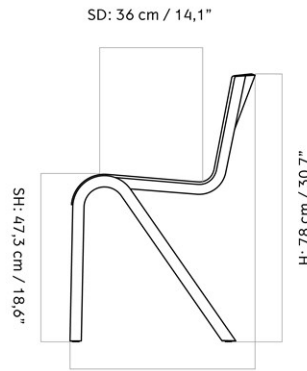

READY DINING CHAIR, OAK BASE, OAK SEAT AND BACK

Designed by *Matias Møllenbach & Nick Rasmussen*

W: 47,5 cm / 18,7"

SH: 47,3 cm / 18,6"

SD: 36 cm / 14,1"

D: 50 cm / 19,7"

H: 78 cm / 30,7"

SW: 41,5 cm / 16,4"