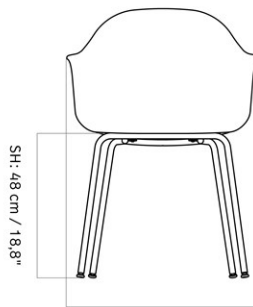

HARBOUR DINING CHAIR, STEEL BASE, UPHOLSTERED SHELL

Designed by *Norm Architects*

W: 58,5 cm / 23"