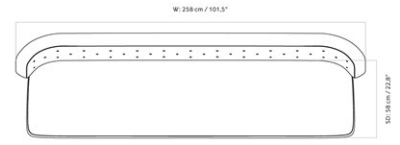

RADIOHUS SOFA, 3 SEATER, WALNUT BASE

Designed by *Vilhelm Lauritzen*

MASTER SKU	1222000PIM	CARE INSTRUCTIONS	Discover our product care guide for comprehensive care instructions.
PRODUCTION TIME	5 WEEKS		Download
COLLI	1		Find more information in the dedicated product fact sheet for this product.
DIMENSIONS	H: 86 cm D: 77 cm SH: 45 cm	W: 258 cm SD: 58 cm	
		DESCRIPTION	

SPEC OPTIONS

MASTER SKU	VARIANT	PRODUCTION TIME	EXCL. VAT SEK
1222000PIM	Price Category - PC0T <i>Audo Bouclé, Audo</i>	5 WEEKS	64.796,00
1222000PIM	Price Category - PC1T <i>Barnum Bouclé, Audo / Champion, JAB / Illusion, Nevotex / Hot Madison, JAB / Remix, Kvadrat / Re-wool, Kvadrat</i>	5 WEEKS	67.516,00
1222000PIM	Price Category - PC2T <i>Canvas 2, Kvadrat / Clay, Sahco, Kvadrat / Fiord, Kvadrat / Hallingdal 65, Kvadrat / Moss, Sahco, Kvadrat / Reflect, Kvadrat / Savanna, Kvadrat / Steelcut Trio 3, Kvadrat</i>	5 WEEKS	70.236,00
1222000PIM	Price Category - PC3T <i>Arctic, Jab / Safire, Sahco, Kvadrat / Vidar 4, Kvadrat / Zero, Sahco, Kvadrat</i>	5 WEEKS	72.876,00
1222000PIM	Price Category - PC4T <i>Grand Mohair, Danish Art Weaving / Lupo, Dedar</i>	5 WEEKS	75.596,00