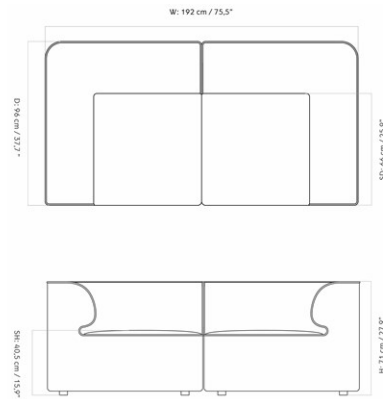

EAVE MODULAR SOFA 96, 2 SEATER, CONFIGURATION 1

Designed by *Norm Architects*

MASTER SKU	9987020PIM
PRODUCTION TIME	7 WEEKS
COLLI	1
DIMENSIONS	H: 71 cm W: 192 cm D: 96 cm SH: 40.5 cm SD: 66 cm AH: 70 cm

CARE INSTRUCTIONS

Discover our product care guide for comprehensive care instructions.

[Download](#)

Find more information in the dedicated product fact sheet for this product.

DESCRIPTION

SPEC OPTIONS

MASTER SKU	VARIANT	PRODUCTION TIME	EXCL. VAT SEK
9987020PIM	Price Category - PC0T <i>Audo Bouclé, Audø</i>	7 WEEKS	32.076,00
9987020PIM	Price Category - PC1T <i>Barnum Bouclé, Audø / Champion, JAB / Illusion, Nevotex / Hot Madison, JAB / Maple, Kvadrat / Remix, Kvadrat / Re-wool, Kvadrat</i>	7 WEEKS	36.716,00
9987020PIM	Price Category - PC2T <i>Canvas 2, Kvadrat / Clay, Sahco, Kvadrat / Fiord, Kvadrat / Hallingdal 65, Kvadrat / Moss, Sahco, Kvadrat / Reflect, Kvadrat / Savanna, Kvadrat / Steelcut Trio 3, Kvadrat</i>	7 WEEKS	46.076,00
9987020PIM	Price Category - PC3T <i>Arctic, Jab / Safire, Sahco, Kvadrat / Vidar 4, Kvadrat / Zero, Sahco, Kvadrat</i>	7 WEEKS	50.716,00
9987020PIM	Price Category - PC4T <i>Lupo, Dedar</i>	7 WEEKS	55.596,00