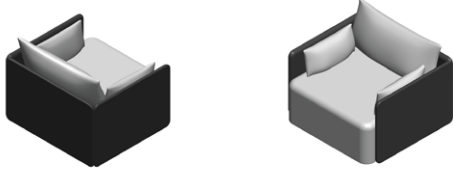

SPLIT UPHOLSTERY
FOR OFFSET SOFA

1 Seater