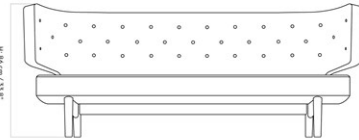

RADIOHUS SOFA, 2 SEATER, WALNUT BASE, W/DAKAR 0250 BUTTONS

Designed by *Vilhelm Lauritzen*

MASTER SKU	1222200PIM	CARE INSTRUCTIONS	Discover our product care guide for comprehensive care instructions.
PRODUCTION TIME	5 WEEKS		Download
COLLI	1		Find more information in the dedicated product fact sheet for this product.
DIMENSIONS	H: 86 cm D: 77 cm SH: 45 cm	W: 215 cm SD: 58 cm	

SPEC OPTIONS

MASTER SKU	VARIANT	PRODUCTION TIME	EXCL. VAT SEK
1222200PIM	Price Category - PC0T <i>Audo Bouclé, Audo</i>	5 WEEKS	59.436,00
1222200PIM	Price Category - PC1T <i>Barnum Bouclé, Audo / Champion, JAB / Illusion, Nevotex / Hot Madison, JAB / Remix, Kvadrat / Re-wool, Kvadrat</i>	5 WEEKS	62.076,00
1222200PIM	Price Category - PC2T <i>Canvas 2, Kvadrat / Clay, Sahco, Kvadrat / Fiord, Kvadrat / Hallingdal 65, Kvadrat / Moss, Sahco, Kvadrat / Reflect, Kvadrat / Savanna, Kvadrat / Steelcut Trio 3, Kvadrat</i>	5 WEEKS	64.796,00
1222200PIM	Price Category - PC3T <i>Arctic, Jab / Safire, Sahco, Kvadrat / Vidar 4, Kvadrat / Zero, Sahco, Kvadrat</i>	5 WEEKS	67.516,00
1222200PIM	Price Category - PC4T <i>Grand Mohair, Danish Art Weaving / Lupo, Dedar</i>	5 WEEKS	70.236,00