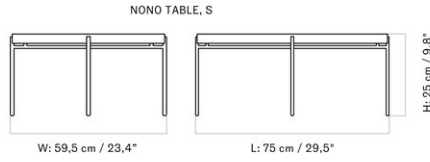

NONO TABLE

Designed by *Note Design Studio*

MASTER SKU
COLLI

8561400PIM
1

CARE INSTRUCTIONS

Discover our product care guide for comprehensive care instructions.
[Download](#)

DESCRIPTION

Find more information in the dedicated product fact sheet for this product.

STOCK OPTION

SKU	VARIANT	EXCL. VAT SEK
8560049	Small - Beige Glass	4.876,00
8561939	Large - Brown Glass	7.676,00
8561499	Large - Dark Green Glass	7.676,00