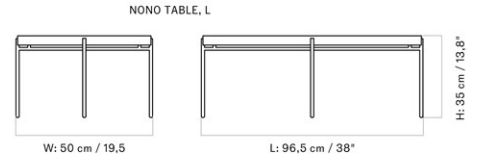

NONO TABLE

Designed by *Note Design Studio*

MASTER SKU
COLLI

8561400PIM
1

CARE INSTRUCTIONS

Discover our product care guide for comprehensive care instructions.
[Download](#)

DESCRIPTION

Find more information in the dedicated product fact sheet for this product.

STOCK OPTION

SKU	VARIANT	EXCL. VAT SEK
8560049	Small - Beige Glass	4.876,00
8561939	Large - Brown Glass	7.676,00
8561499	Large - Dark Green Glass	7.676,00