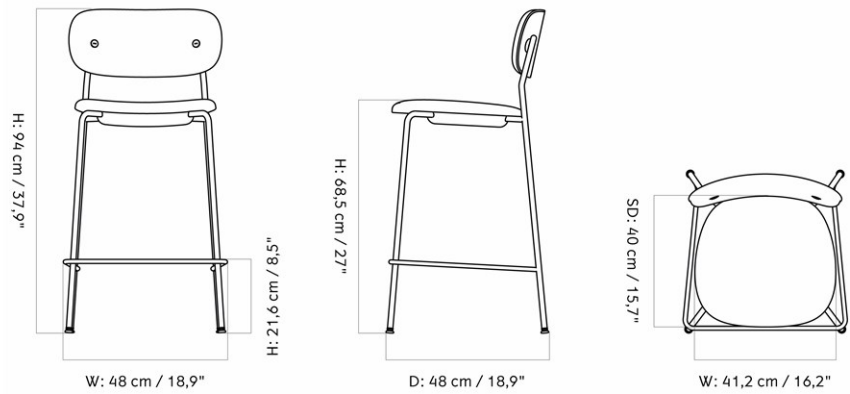

CO COUNTER CHAIR, UPHOLSTERED SEAT AND BACK

Designed by *Norm Architects*

MASTER SKU	1186000PIM	CARE INSTRUCTIONS	Discover our product care guide for comprehensive care instructions.
PRODUCTION TIME	5 WEEKS		Download
COLLI	1	DESCRIPTION	Find more information in the dedicated product fact sheet for this product.
DIMENSIONS	H: 96.5 cm W: 49.5 cm D: 49.5 cm SH: 68.5 cm SD: 39.5 cm		

SPEC OPTIONS

MASTER SKU	VARIANT	PRODUCTION TIME	EXCL. VAT SEK
1186000PIM	Price Category - PC0T <i>Audo Bouclé, Audo</i>	5 WEEKS	5.036,00
1186000PIM	Price Category - PC0L - NEW <i>Sierra, Camo</i>	5 WEEKS	5.276,00
1186000PIM	Price Category - PC1T <i>Barnum Bouclé, Audo / Champion, JAB / Illusion, Nevotex / Hot Madison, JAB / Maple, Kvadrat / Remix, Kvadrat / Re-wool, Kvadrat</i>	5 WEEKS	5.756,00
1186000PIM	Price Category - PC1L <i>Dakar, Nevotex / Envy, Sørensen / Ultra, Sørensen</i>	5 WEEKS	6.156,00
1186000PIM	Price Category - PC2T <i>Canvas 2, Kvadrat / Clay, Sahco, Kvadrat / Fiord, Kvadrat / Hallingdal 65, Kvadrat / Moss, Sahco, Kvadrat / Reflect, Kvadrat / Savanna, Kvadrat / Steelcut Trio 3, Kvadrat</i>	5 WEEKS	6.636,00
1186000PIM	Price Category - PC2L <i>Dunes, Sørensen / Nuance, Sørensen</i>	5 WEEKS	7.436,00
1186000PIM	Price Category - PC3T <i>Arctic, Jab / Safire, Sahco, Kvadrat / Vidar 4, Kvadrat / Zero, Sahco, Kvadrat</i>	5 WEEKS	7.436,00
1186000PIM	Price Category - PC3L	5 WEEKS	8.476,00