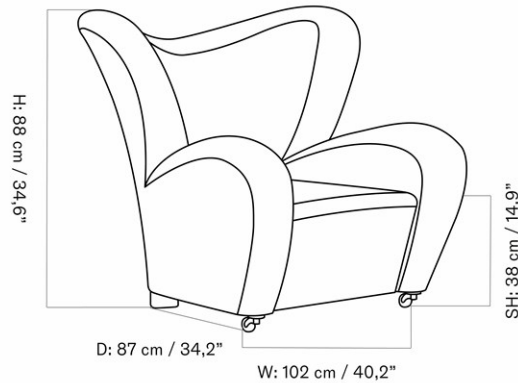

THE TIRED MAN LOUNGE CHAIR, OAK BASE

Designed by *Flemming Lassen*

MASTER SKU	1500000PIM	
PRODUCTION TIME	6 WEEKS	
COLLI	1	
DIMENSIONS	H: 88 cm	W: 102 cm
	D: 87 cm	
	SH: 38 cm	SD: 55 cm
	AH: 53.5 cm	

CARE INSTRUCTIONS