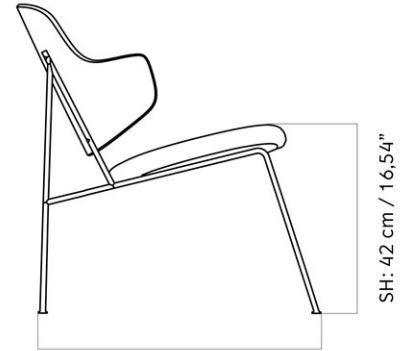

THE PENGUIN, LOUNGE CHAIR, UPHOLSTERED SEAT, WALNUT BACK
 Designed by *Ib Kofod-Larsen Design*

W: 56 cm / 22,05"

D: 64 cm / 25,2"

MASTER SKU	1203000PIM	CARE INSTRUCTIONS	Discover our product care guide for comprehensive care instructions.
PRODUCTION TIME	8 WEEKS		
COLLI	1		Download
DIMENSIONS	H: 74 cm W: 56 cm	DESCRIPTION	Find more information in the dedicated product fact sheet for this product.
	D: 64 cm		
	SH: 42 cm SD: 44.5 cm		
	AH: 62.5 cm		