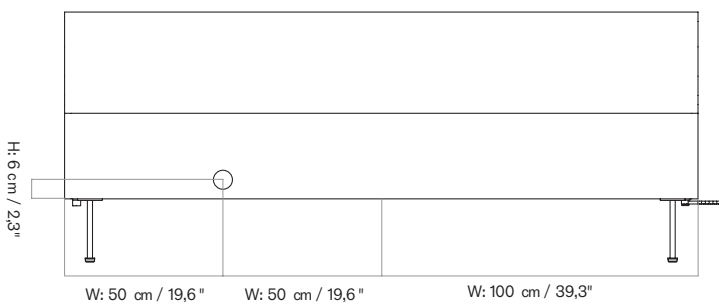

200 Left Position