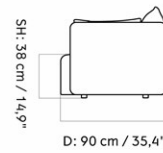

OFFSET LOOSE COVER FOR 3- SEATER

Designed by *Norm Architects*

MASTER SKU
PRODUCTION TIME
COLLI
DIMENSIONS

9852012PIM
6 WEEKS
1
H: 59 cm   W: 228 cm
D: 90 cm
SH: 38 cm

CARE INSTRUCTIONS

DESCRIPTION

Discover our product care guide for comprehensive care instructions.
[Download](#)
Find more information in the dedicated product fact sheet for this product.