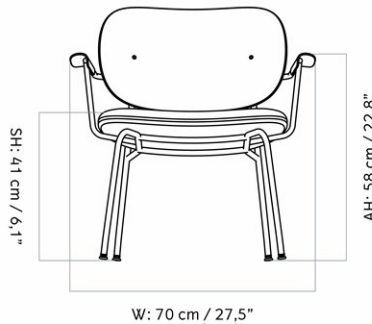

CO LOUNGE CHAIR W/ARMREST, UPHOLSTERED SEAT, OAK BACK

Designed by *Norm Architects*

MASTER SKU	1195000PIM	CARE INSTRUCTIONS	Discover our product care guide for comprehensive care instructions.
PRODUCTION TIME	5 WEEKS		Download
COLLI	1	DESCRIPTION	Find more information in the dedicated product fact sheet for this product.
DIMENSIONS	H: 71 cm D: 66 cm SH: 41 cm AH: 58 cm	W: 70 cm SD: 47 cm	

SPEC OPTIONS

MASTER SKU	VARIANT	PRODUCTION TIME	EXCL. VAT SEK
1195000PIM	Price Category - PC0T - Dependent On Selected Oak <i>Audo Bouclé, Audø</i>	5 WEEKS	8.076,00
1195000PIM	Price Category - PC1T - Dependent On Selected Oak <i>Barnum Bouclé, Audø / Champion, JAB / Illusion, Nevotex / Hot Madison, JAB / Maple, Kvadrat / Remix, Kvadrat / Re-wool, Kvadrat</i>	5 WEEKS	9.276,00
1195000PIM	Price Category - PC0L - Dependent On Selected Oak - NEW <i>Sierra, Camo</i>	5 WEEKS	9.676,00
1195000PIM	Price Category - PC2T - Dependent On Selected Oak <i>Canvas 2, Kvadrat / Clay, Sahco, Kvadrat / Fiord, Kvadrat / Hallingdal 65, Kvadrat / Moss, Sahco, Kvadrat / Reflect, Kvadrat / Savanna, Kvadrat / Steelcut Trio 3, Kvadrat</i>	5 WEEKS	9.676,00
1195000PIM	Price Category - PC3T - Dependent On Selected Oak <i>Arctic, Jab / Safire, Sahco, Kvadrat / Vidar 4, Kvadrat / Zero, Sahco, Kvadrat</i>	5 WEEKS	9.916,00
1195000PIM	Price Category - PC1L - Dependent On Selected Oak <i>Dakar, Nevotex / Envy, Sørensen / Ultra, Sørensen</i>	5 WEEKS	10.076,00
1195000PIM	Price Category - PC2L - Dependent On Selected Oak <i>Dunes, Sørensen / Nuance, Sørensen</i>	5 WEEKS	10.556,00
1195000PIM	Price Category - PC3L - Dependent On Selected Oak	5 WEEKS	11.276,00