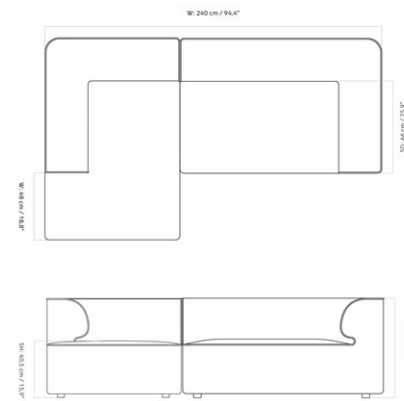

EAVE MODULAR SOFA 96, 2 SEATER, CONFIGURATION 6

Designed by *Norm Architects*

MASTER SKU	9987520PIM
PRODUCTION TIME	7 WEEKS
COLLI	1
DIMENSIONS	H: 71 cm W: 240 cm D: 144 cm SH: 40.5 cm SD: 66 cm AH: 70 cm

CARE INSTRUCTIONS

Discover our product care guide for comprehensive care instructions.

[Download](#)

DESCRIPTION

Find more information in the dedicated product fact sheet for this product.

SPEC OPTIONS

MASTER SKU	VARIANT	PRODUCTION TIME	EXCL. VAT SEK
9987520PIM	Price Category - PC0T <i>Audo Bouclé, Audø</i>	7 WEEKS	39.676,00
9987520PIM	Price Category - PC1T <i>Barnum Bouclé, Audø / Champion, JAB / Illusion, Nevotex / Hot Madison, JAB / Maple, Kvadrat / Remix, Kvadrat / Re-wool, Kvadrat</i>	7 WEEKS	44.236,00
9987520PIM	Price Category - PC2T <i>Canvas 2, Kvadrat / Clay, Sahco, Kvadrat / Fiord, Kvadrat / Hallingdal 65, Kvadrat / Moss, Sahco, Kvadrat / Reflect, Kvadrat / Savanna, Kvadrat / Steelcut Trio 3, Kvadrat</i>	7 WEEKS	49.356,00
9987520PIM	Price Category - PC3T <i>Arctic, Jab / Safire, Sahco, Kvadrat / Vidar 4, Kvadrat / Zero, Sahco, Kvadrat</i>	7 WEEKS	54.476,00
9987520PIM	Price Category - PC4T <i>Lupo, Dedar</i>	7 WEEKS	59.676,00