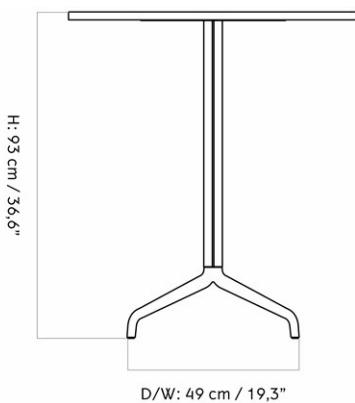

HARBOUR COLUMN COUNTER TABLE, STAR BASE, Ø80 CM / 31.4"

Designed by *Norm Architects*

MASTER SKU
COLLI
DIMENSIONS

9300003PIM
1
H: 93 cm   W: 80 cm
D: 80 cm
Ø: 80, cm

CARE INSTRUCTIONS

Discover our product care guide for comprehensive care instructions.

[Download](#)

DESCRIPTION

Find more information in the dedicated product fact sheet for this product.