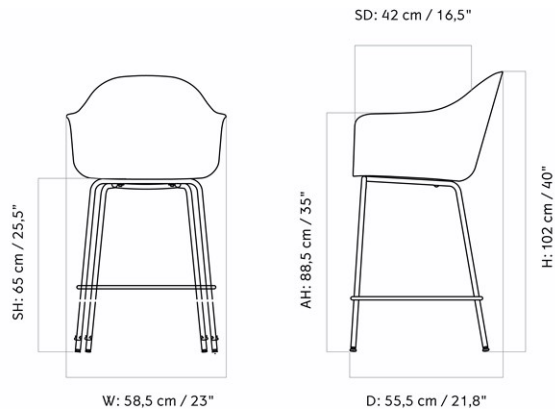

Seating

BAR & COUNTER CHAIRS

HARBOUR BAR CHAIR, PLASTIC SHELL

Designed by *Norm Architects*

MASTER SKU	9345100PIM
PRODUCTION TIME	2 WEEKS
COLLI	1
DIMENSIONS	H: 112 cm W: 58.5 cm
	D: 55.5 cm
	SH: 75 cm SD: 42 cm
	AH: 98.5 cm