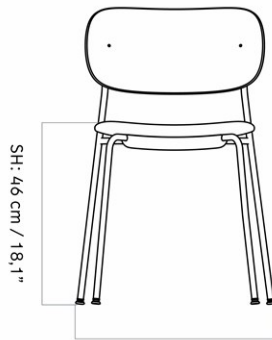

CO DINING CHAIR, OAK SEAT AND BACK
Designed by *Norm Architects*

SH: 46 cm / 18,1"

W: 52 cm / 20,5"

SD: 40 cm / 15,7"