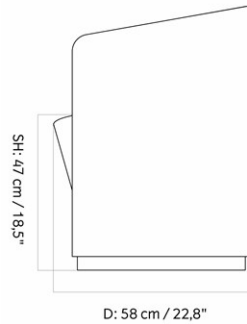

TEAROOM CLUB CHAIR

Designed by *Nick Ross Studio*

MASTER SKU	9600000PIM
PRODUCTION TIME	6 WEEKS
COLLI	1
DIMENSIONS	H: 78 cm W: 70 cm D: 58 cm SH: 47 cm SD: 49 cm

CARE INSTRUCTIONS

Discover our product care guide for comprehensive care instructions.