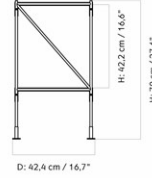

ZET STORAGE SYSTEM, H70 / 27"
Designed by *Kaschkasch*

MASTER SKU 7300000PIM
COLLI 1
DIMENSIONS H: 70 cm D: 40 cm

CARE INSTRUCTIONS

Discover our product care guide for comprehensive care instructions.

DESCRIPTION

[Download](#)

Find more information in the dedicated product fact sheet for this product.

STOCK OPTION

SKU	VARIANT	EXCL. VAT SEK
7355539	Black Steel Base - Black Oak Shelf - H70 cm	8.388,00
7355849	Black Steel Base - Dark Stained Oak Shelf - H70 cm	8.388,00
7355039	Black Steel Base - Natural Oak Shelf - H70 cm	8.388,00