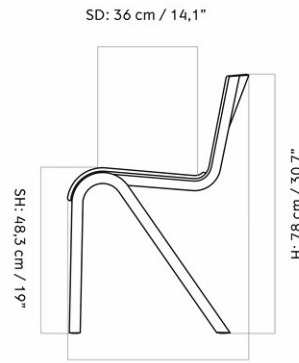

SH: 48,3 cm / 19"

SD: 36 cm / 14,1"

D: 50 cm / 19,7"

H: 78 cm / 30,7"

SW: 41,5 cm / 16,4"

MASTER SKU	8202000PIM
PRODUCTION TIME	15 WEEKS
COLLI	1
DIMENSIONS	H: 78 cm W: 47.5 cm
	D: 50 cm
	SH: 47.3 cm SD: 36 cm

CARE INSTRUCTIONS

Discover our product care guide for comprehensive care instructions.

[Download](#)

Find more information in the dedicated product fact sheet for this product.

DESCRIPTION

SPEC OPTIONS

MASTER SKU	VARIANT	PRODUCTION TIME	EXCL. VAT SEK
8202000PIM	Price Category - PC0T <i>Audo Bouclé, Audo</i>	15 WEEKS	3.756,00
8202000PIM	Price Category - PC1T <i>Barnum Bouclé, Audo / Champion, JAB / Illusion, Nevotex / Hot Madison, JAB / Maple, Kvadrat / Remix, Kvadrat / Re-wool, Kvadrat</i>	15 WEEKS	4.556,00
8202000PIM	Price Category - PC1L <i>Dakar, Nevotex / Envy, Sørensen / Ultra, Sørensen</i>	15 WEEKS	4.796,00
8202000PIM	Price Category - PC2T <i>Canvas 2, Kvadrat / Clay, Sahco, Kvadrat / Fiord, Kvadrat / Hallingdal 65, Kvadrat / Moss, Sahco, Kvadrat / Reflect, Kvadrat / Savanna, Kvadrat / Steelcut Trio 3, Kvadrat</i>	15 WEEKS	5.116,00
8202000PIM	Price Category - PC2L <i>Dunes, Sørensen / Nuance, Sørensen</i>	15 WEEKS	5.516,00
8202000PIM	Price Category - PC3T <i>Arctic, Jab / Safire, Sahco, Kvadrat / Vidar 4, Kvadrat / Zero, Sahco, Kvadrat</i>	15 WEEKS	5.596,00
8202000PIM	Price Category - PC3L	15 WEEKS	6.236,00
8202000PIM	Price Category - PC4T <i>Grand Mohair, Danish Art Weaving / Lupo, Dedar</i>	15 WEEKS	6.396,00
8202000PIM	Price Category - PC0L - NEW	15 WEEKS	6.716,00