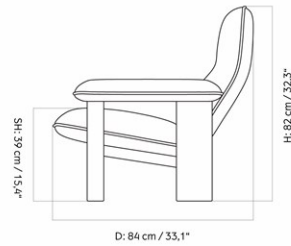

BRASILIA LOUNGE CHAIR, WALNUT BASE

Designed by *Anderssen & Voll*

MASTER SKU	8052000PIM	CARE INSTRUCTIONS	Discover our product care guide for comprehensive care instructions.
PRODUCTION TIME	5 WEEKS		Download
COLLI	1		Find more information in the dedicated product fact sheet for this product.
DIMENSIONS	H: 82 cm D: 84 cm SH: 39 cm AH: 51 cm	W: 96 cm SD: 52 cm	DESCRIPTION

SPEC OPTIONS

MASTER SKU	VARIANT	PRODUCTION TIME	EXCL. VAT SEK
8052000PIM	Price Category - PC0T <i>Audo Bouclé, Audø</i>	5 WEEKS	22.156,00
8052000PIM	Price Category - PC1T <i>Barnum Bouclé, Audø / Champion, JAB / Illusion, Nevotex / Hot Madison, JAB / Maple, Kvadrat / Remix, Kvadrat / Re-wool, Kvadrat</i>	5 WEEKS	23.676,00
8052000PIM	Price Category - PC2T <i>Canvas 2, Kvadrat / Clay, Sahco, Kvadrat / Fiord, Kvadrat / Hallingdal 65, Kvadrat / Moss, Sahco, Kvadrat / Reflect, Kvadrat / Savanna, Kvadrat / Steelcut Trio 3, Kvadrat</i>	5 WEEKS	26.316,00
8052000PIM	Price Category - PC3T <i>Arctic, Jab / Safire, Sahco, Kvadrat / Vidar 4, Kvadrat / Zero, Sahco, Kvadrat</i>	5 WEEKS	27.836,00
8052000PIM	Price Category - PC4T <i>Cabanon Soft, Designers Guild / Grand Mohair, Danish Art Weaving / Lupo, Dedar</i>	5 WEEKS	29.756,00
8052000PIM	Price Category - PC1L <i>Dakar, Nevotex / Envy, Sørensen / Ultra, Sørensen</i>	5 WEEKS	37.516,00
8052000PIM	Price Category - PC2L <i>Dunes, Sørensen / Nuance, Sørensen</i>	5 WEEKS	40.316,00
8052000PIM	Price Category - PC3L <i>Sheepskin Curly, Nevotex</i>	5 WEEKS	41.676,00