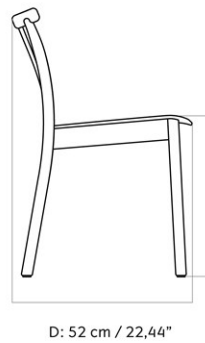

MERKUR DINING CHAIR, BLACK OAK BASE AND BACK, UPHOLSTERED SEAT

Designed by *Skogstad & Wærnes*

MASTER SKU	1302000PIM
PRODUCTION TIME	7 WEEKS
COLLI	1
DIMENSIONS	H: 78 cm W: 46 cm D: 52 cm SH: 46 cm SD: 42 cm

CARE INSTRUCTIONS

Discover our product care guide for comprehensive care instructions.

[Download](#)

Find more information in the dedicated product fact sheet for this product.

DESCRIPTION

SPEC OPTIONS

MASTER SKU	VARIANT	PRODUCTION TIME	EXCL. VAT SEK
1302000PIM	Price Category - PC0T <i>Audo Bouclé, Audø</i>	7 WEEKS	6.716,00
1302000PIM	Price Category - PC1T <i>Barnum Bouclé, Audø / Champion, JAB / Illusion, Nevotex / Hot Madison, JAB / Maple, Kvadrat / Remix, Kvadrat / Re-wool, Kvadrat</i>	7 WEEKS	7.356,00
1302000PIM	Price Category - PC2T <i>Canvas 2, Kvadrat / Clay, Sahco, Kvadrat / Fiord, Kvadrat / Hallingdal 65, Kvadrat / Moss, Sahco, Kvadrat / Reflect, Kvadrat / Savanna, Kvadrat / Steelcut Trio 3, Kvadrat</i>	7 WEEKS	7.916,00
1302000PIM	Price Category - PCCOM	7 WEEKS	7.916,00
1302000PIM	Price Category - PC0L - NEW <i>Sierra, Camo</i>	7 WEEKS	8.076,00
1302000PIM	Price Category - PC1L <i>Dakar, Nevotex / Envy, Sørensen / Ultra, Sørensen</i>	7 WEEKS	8.556,00
1302000PIM	Price Category - PC3T <i>Arctic, Jab / Safire, Sahco, Kvadrat / Vidar 4, Kvadrat / Zero, Sahco, Kvadrat</i>	7 WEEKS	8.556,00
1302000PIM	Price Category - PC2L <i>Dunes, Sørensen / Nuance, Sørensen</i>	7 WEEKS	8.796,00