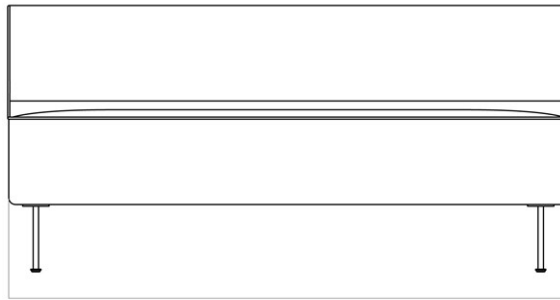

EAVE DINING SOFA 165

Designed by *Norm Architects*

W: 165 cm / 65"