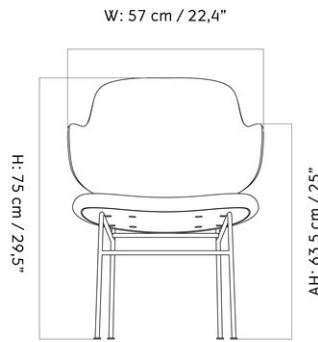

THE PENGUIN LOUNGE CHAIR, UPHOLSTERED SEAT AND BACK
Designed by *Ib Kofod-Larsen Design*

MASTER SKU	1230000PIM
PRODUCTION TIME	6 WEEKS
COLLI	1
DIMENSIONS	H: 75 cm W: 57 cm
	D: 64 cm
	SH: 42 cm SD: 44.5 cm
	AH: 63.5 cm

CARE INSTRUCTIONS

Discover our product care guide for comprehensive care instructions.

[Download](#)

Find more information in the dedicated product fact sheet for this product.

DESCRIPTION

SPEC OPTIONS

MASTER SKU	VARIANT	PRODUCTION TIME	EXCL. VAT SEK
1230000PIM	Price Category - PC0T <i>Audo Bouclé, Audo</i>	6 WEEKS	11.996,00
1230000PIM	Price Category - PC1T <i>Barnum Bouclé, Audo / Champion, JAB / Illusion, Nevotex / Hot Madison, JAB / Remix, Kvadrat / Re-wool, Kvadrat</i>	6 WEEKS	12.476,00
1230000PIM	Price Category - PC2T <i>Canvas 2, Kvadrat / Clay, Sahco, Kvadrat / Fiord, Kvadrat / Hallingdal 65, Kvadrat / Moss, Sahco, Kvadrat / Reflect, Kvadrat / Savanna, Kvadrat / Steelcut Trio 3, Kvadrat</i>	6 WEEKS	12.956,00
1230000PIM	Price Category - PC3T <i>Arctic, Jab / Safire, Sahco, Kvadrat / Vidar 4, Kvadrat / Zero, Sahco, Kvadrat</i>	6 WEEKS	13.356,00
1230000PIM	Price Category - PC4T <i>Grand Mohair, Danish Art Weaving / Lupo, Dedar</i>	6 WEEKS	13.836,00
1230000PIM	Price Category - PC1L <i>Dakar, Nevotex / Envy, Sørensen / Ultra, Sørensen</i>	6 WEEKS	14.716,00
1230000PIM	Price Category - PC2L <i>Dunes, Sørensen / Nuance, Sørensen</i>	6 WEEKS	16.396,00
1230000PIM	Price Category - PC3L	6 WEEKS	18.396,00
1230000PIM	Price Category - PC4L	6 WEEKS	20.236,00