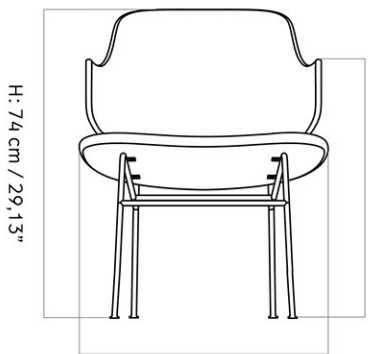

THE PENGUIN LOUNGE CHAIR, UPHOLSTERED SEAT, NATURAL OAK BACK
 Designed by *Ib Kofod-Larsen Design*

W: 56 cm / 22,05"

D: 64 cm / 25,2"

MASTER SKU	1202000PIM	CARE INSTRUCTIONS	Discover our product care guide for comprehensive care instructions.
PRODUCTION TIME	6 WEEKS		
COLLI	1		Download
DIMENSIONS	H: 74 cm W: 56 cm D: 64 cm SH: 42 cm SD: 44.5 cm AH: 62.5 cm	DESCRIPTION	Find more information in the dedicated product fact sheet for this product.