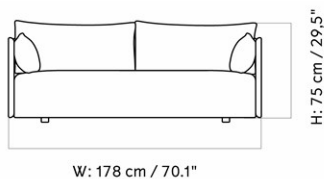

OFFSET SOFA, 2 SEATER
Designed by *Norm Architects*

MASTER SKU	9850000PIM	CARE INSTRUCTIONS	Discover our product care guide for comprehensive care instructions.
PRODUCTION TIME	5 WEEKS		Download
COLLI	1		Find more information in the dedicated product fact sheet for this product.
DIMENSIONS	H: 75 cm W: 178 cm D: 90 cm SH: 38 cm SD: 62 cm AH: 65 cm	DESCRIPTION	

SPEC OPTIONS

MASTER SKU	VARIANT	PRODUCTION TIME	EXCL. VAT SEK
9850000PIM	Price Category - PC0T <i>Audo Bouclé, Audø</i>	5 WEEKS	23.276,00
9850000PIM	Price Category - PC1T <i>Barnum Bouclé, Audø / Champion, JAB / Illusion, Nevotex / Hot Madison, JAB / Maple, Kvadrat / Remix, Kvadrat / Re-wool, Kvadrat</i>	5 WEEKS	27.036,00
9850000PIM	Price Category - PC2T <i>Canvas 2, Kvadrat / Clay, Sahco, Kvadrat / Fiord, Kvadrat / Hallingdal 65, Kvadrat / Moss, Sahco, Kvadrat / Reflect, Kvadrat / Savanna, Kvadrat / Steelcut Trio 3, Kvadrat</i>	5 WEEKS	33.596,00
9850000PIM	Price Category - PC3T <i>Arctic, Jab / Safire, Sahco, Kvadrat / Vidar 4, Kvadrat / Zero, Sahco, Kvadrat</i>	5 WEEKS	38.796,00
9850000PIM	Price Category - PC4T <i>Lupo, Dedar</i>	5 WEEKS	41.276,00