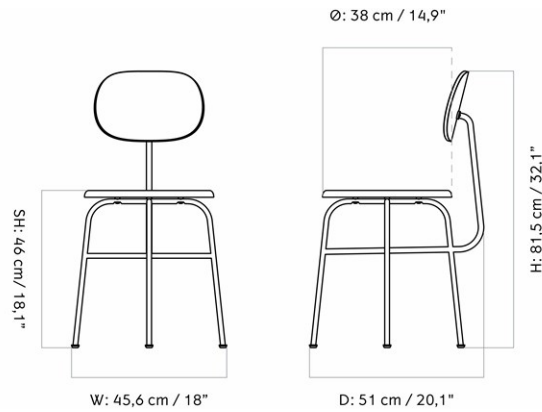

AFTERROOM DINING CHAIR PLUS, BLACK BASE, UPHOLSTERED SEAT AND BACK

Designed by *Afteroom*

MASTER SKU	8450000PIM
PRODUCTION TIME	5 WEEKS
COLLI	1
DIMENSIONS	H: 81.5 cm W: 45.6 cm
	D: 51 cm
	SH: 46 cm SD: 38 cm