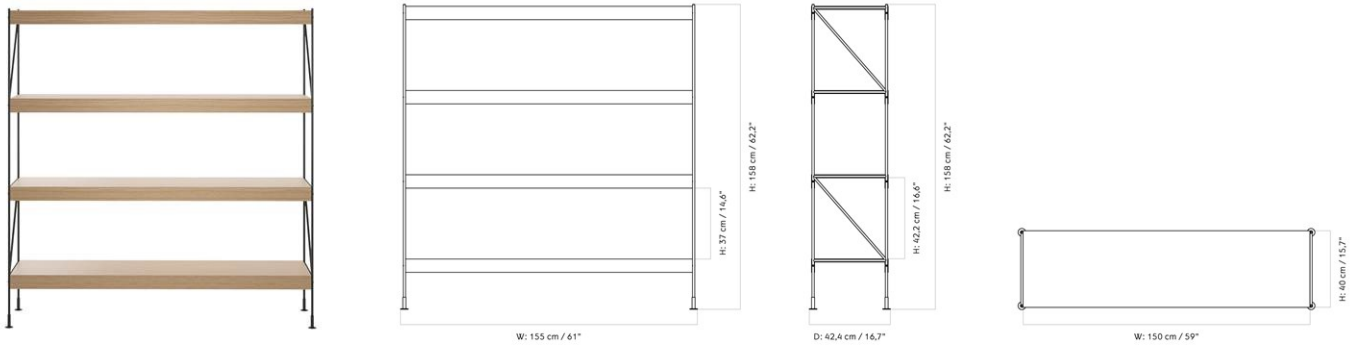

ZET STORING SYSTEM, H158 CM / 62"

Designed by *Kaschkasch*

MASTER SKU 7300002PIM
COLLI 1
DIMENSIONS H: 158 cm W: 153 cm
D: 40 cm

CARE INSTRUCTIONS

Discover our product care guide for comprehensive care instructions.

[Download](#)

Find more information in the dedicated product fact sheet for this product.

DESCRIPTION

STOCK OPTION

SKU	VARIANT	EXCL. VAT SEK
7375539	Black Steel Base - Black Oak	13.420,00
7375849	Black Steel Base - Dark Stained Oak	13.420,00
7375039	Black Steel Base - Natural Oak	13.420,00