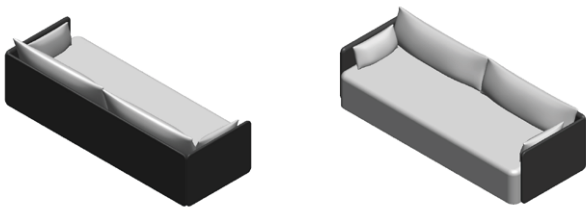

2.396,00

SPLIT UPHOLSTERY
FOR OFFSET SOFA

1 Seater

2 Seater

3 Seater

ADD ON COST

VARIANT

EXCL. VAT SEK