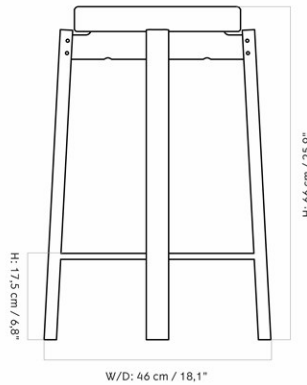

PASSAGE COUNTER STOOL, NATURAL OAK BASE, UPHOLSTERED SEAT, BRASS RING

Designed by *Kroeyer-Saetter-Lassen*

MASTER SKU	1513600PIM
COLLI	1
DIMENSIONS	H: 66 cm W: 46 cm
	D: 46 cm
	SH: 66 cm SD: 33.5 cm

CARE INSTRUCTIONS

Discover our product care guide for comprehensive care instructions.

[Download](#)

Find more information in the dedicated product fact sheet for this product.

DESCRIPTION

SPEC OPTIONS

MASTER SKU	VARIANT	PRODUCTION TIME	EXCL. VAT SEK
1513600PIM	Price Category - PC0L - NEW <i>Sierra, Camo</i>	8 WEEKS	7.596,00
1513600PIM	Price Category - PC0T - NEW <i>Audo Bouclé, Audo</i>	8 WEEKS	7.596,00
1513600PIM	Price Category - PC1T - NEW <i>Barnum Bouclé, Audo / Champion, JAB / Illusion, Nevotex / Hot Madison, JAB / Maple, Kvadrat / Remix, Kvadrat / Re-wool, Kvadrat</i>	8 WEEKS	8.316,00
1513600PIM	Price Category - PC1L - NEW <i>Dakar, Nevotex / Envy, Sørensen / Ultra, Sørensen</i>	8 WEEKS	8.556,00
1513600PIM	Price Category - PC2T - NEW <i>Canvas 2, Kvadrat / Clay, Sahco, Kvadrat / Fiord, Kvadrat / Hallingdal 65, Kvadrat / Moss, Sahco, Kvadrat / Reflect, Kvadrat / Savanna, Kvadrat / Steelcut Trio 3, Kvadrat</i>	8 WEEKS	8.956,00
1513600PIM	Price Category - PCCOM - NEW	8 WEEKS	8.956,00
1513600PIM	Price Category - PC2L - NEW <i>Dunes, Sørensen / Nuance, Sørensen</i>	8 WEEKS	9.516,00
1513600PIM	Price Category - PC3T - NEW <i>Arctic, Jab / Safire, Sahco, Kvadrat / Vidar 4, Kvadrat / Zero, Sahco, Kvadrat</i>	8 WEEKS	9.756,00
1513600PIM	Price Category - PC3L - NEW	8 WEEKS	10.316,00