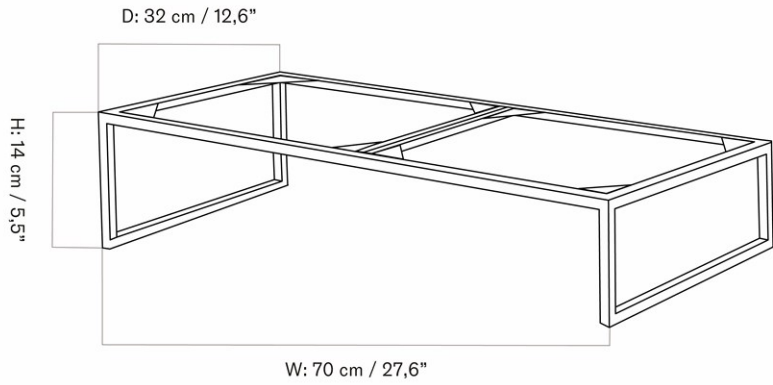

DOUBLE BASE FOR FRAME 35 & 70, H14 CM / 5.5"

Designed by *Mogens Lassen*

MASTER SKU
PRODUCTION TIME
COLLI
DIMENSIONS

BL39030PIM
2 WEEKS
1
H: 14 cm   W: 70 cm
D: 32 cm

CARE INSTRUCTIONS

Discover our product care guide for comprehensive care instructions.

[Download](#)

DESCRIPTION

Find more information in the dedicated product fact sheet for this product.