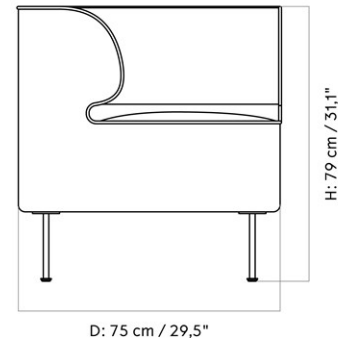

EAVE DINING SOFA CORNER

Designed by *Norm Architects*

MASTER SKU	9973000PIM
PRODUCTION TIME	7 WEEKS
COLLI	1
DIMENSIONS	H: 79 cm W: 75 cm D: 75 cm SH: 48 cm SD: 45 cm AH: 70 cm

CARE INSTRUCTIONS

Discover our product care guide for comprehensive care instructions.

[Download](#)

Find more information in the dedicated product fact sheet for this product.

DESCRIPTION

SPEC OPTIONS

MASTER SKU	VARIANT	PRODUCTION TIME	EXCL. VAT SEK
9973000PIM	Price Category - PC0T <i>Audo Bouclé, Audø</i>	7 WEEKS	14.716,00
9973000PIM	Price Category - PC1T <i>Barnum Bouclé, Audø / Champion, JAB / Illusion, Nevotex / Hot Madison, JAB / Maple, Kvadrat / Remix, Kvadrat / Re-wool, Kvadrat</i>	7 WEEKS	16.636,00
9973000PIM	Price Category - PC2T <i>Canvas 2, Kvadrat / Clay, Sahco, Kvadrat / Fiord, Kvadrat / Hallingdal 65, Kvadrat / Moss, Sahco, Kvadrat / Reflect, Kvadrat / Savanna, Kvadrat / Steelcut Trio 3, Kvadrat</i>	7 WEEKS	21.196,00
9973000PIM	Price Category - PC3T <i>Arctic, Jab / Safire, Sahco, Kvadrat / Vidar 4, Kvadrat / Zero, Sahco, Kvadrat</i>	7 WEEKS	23.676,00
9973000PIM	Price Category - PC4T <i>Lupo, Dedar</i>	7 WEEKS	25.356,00