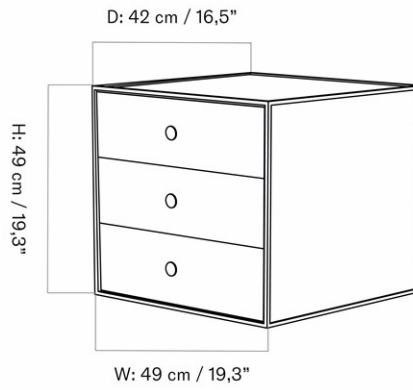

FRAME 49 W/THREE DRAWERS

Designed by *Mogens Lassen*

MASTER SKU	BL39013PIM
PRODUCTION TIME	2 WEEKS
COLLI	1
DIMENSIONS	H: 49 cm W: 49 cm D: 42 cm

CARE INSTRUCTIONS

Discover our product care guide for comprehensive care instructions.

[Download](#)

DESCRIPTION

Find more information in the dedicated product fact sheet for this product.