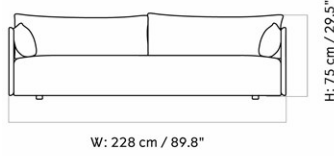

OFFSET SOFA, 3 SEATER W/LOOSE COVER

Designed by *Norm Architects*

MASTER SKU	9854000PIM	
PRODUCTION TIME	6 WEEKS	
COLLI	1	
DIMENSIONS	H: 75 cm	W: 228 cm
	D: 90 cm	
	SH: 37 cm	SD: 62 cm
	AH: 58.5 cm	

CARE INSTRUCTIONS

Discover our product care guide for comprehensive care instructions.

[Download](#)

DESCRIPTION

Find more information in the dedicated product fact sheet for this product.