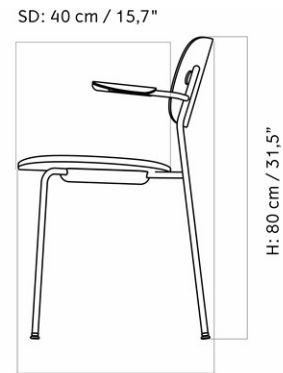

CO DINING CHAIR W/ARMREST, CHROME BASE, UPHOLSTERED SEAT, OAK BACK

Designed by *Norm Architects*

W: 62 cm / 24,4"

D: 50,5 cm / 19,9"

MASTER SKU	1176000PIM
PRODUCTION TIME	5 WEEKS
COLLI	1
DIMENSIONS	H: 80 cm W: 62 cm
	D: 50.5 cm
	SH: 48 cm SD: 39.5 cm
	AH: 68 cm

CARE INSTRUCTIONS

Discover our product care guide for comprehensive care instructions.

[Download](#)

Find more information in the dedicated product fact sheet for this product.

DESCRIPTION

SPEC OPTIONS

MASTER SKU	VARIANT	PRODUCTION TIME	EXCL. VAT SEK
1176000PIM	Price Category - PC0T <i>Audo Bouclé, Audø</i>	5 WEEKS	4.876,00
1176000PIM	Price Category - PC1T <i>Barnum Bouclé, Audø / Champion, JAB / Illusion, Nevotex / Hot Madison, JAB / Maple, Kvadrat / Remix, Kvadrat / Re-wool, Kvadrat</i>	5 WEEKS	5.356,00
1176000PIM	Price Category - PC2T <i>Canvas 2, Kvadrat / Clay, Sahco, Kvadrat / Fiord, Kvadrat / Hallingdal 65, Kvadrat / Moss, Sahco, Kvadrat / Reflect, Kvadrat / Savanna, Kvadrat / Steelcut Trio 3, Kvadrat</i>	5 WEEKS	6.236,00
1176000PIM	Price Category - PC0L - NEW <i>Sierra, Camo</i>	5 WEEKS	6.396,00
1176000PIM	Price Category - PC1L <i>Dakar, Nevotex / Envy, Sørensen / Ultra, Sørensen</i>	5 WEEKS	6.716,00
1176000PIM	Price Category - PC3T <i>Arctic, Jab / Safire, Sahco, Kvadrat / Vidar 4, Kvadrat / Zero, Sahco, Kvadrat</i>	5 WEEKS	7.116,00
1176000PIM	Price Category - PC2L <i>Dunes, Sørensen / Nuance, Sørensen</i>	5 WEEKS	7.596,00
1176000PIM	Price Category - PC3L	5 WEEKS	8.236,00