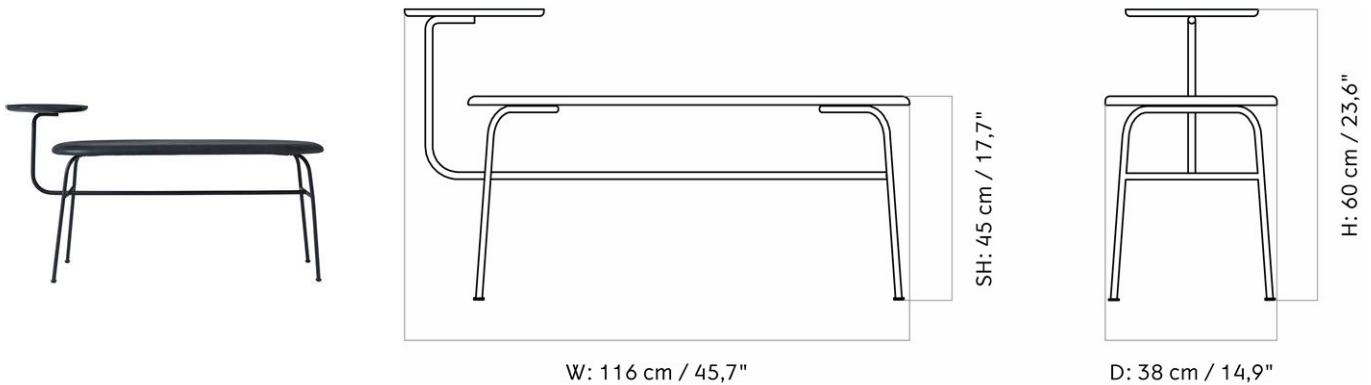

FURNITURE

Seating

BENCHES

AFTERROOM BENCH

Designed by *Afterroom*

MASTER SKU	8870500PIM	CARE INSTRUCTIONS	Discover our product care guide for comprehensive care instructions.
PRODUCTION TIME	5 WEEKS		
COLLI	1		Download
DIMENSIONS	H: 60 cm D: 38 cm SH: 45 cm	W: 116 cm SD: 38 cm	DESCRIPTION Find more information in the dedicated product fact sheet for this product.