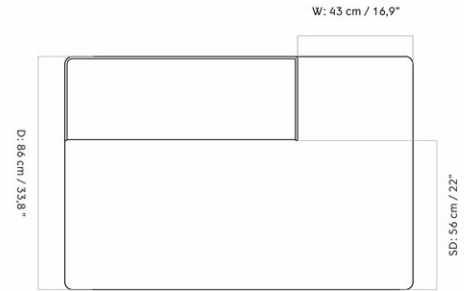

EAVE MODULAR SOFA 86, OPEN END

Designed by *Norm Architects*

MASTER SKU	9967000PIM	CARE INSTRUCTIONS	Discover our product care guide for comprehensive care instructions.
PRODUCTION TIME	7 WEEKS		Download
COLLI	1	DESCRIPTION	Find more information in the dedicated product fact sheet for this product.
DIMENSIONS	H: 71 cm W: 129 cm D: 86 cm SH: 40.5 cm SD: 56 cm AH: cm		

SPEC OPTIONS

MASTER SKU	VARIANT	PRODUCTION TIME	EXCL. VAT SEK
9967000PIM	Price Category - PC0T <i>Audo Bouclé, Audø</i>	7 WEEKS	16.796,00
9967000PIM	Price Category - PC1T <i>Barnum Bouclé, Audø / Champion, JAB / Illusion, Nevotex / Hot Madison, JAB / Maple, Kvadrat / Remix, Kvadrat / Re-wool, Kvadrat</i>	7 WEEKS	18.956,00
9967000PIM	Price Category - PC2T <i>Canvas 2, Kvadrat / Clay, Sahco, Kvadrat / Fiord, Kvadrat / Hallingdal 65, Kvadrat / Moss, Sahco, Kvadrat / Reflect, Kvadrat / Savanna, Kvadrat / Steelcut Trio 3, Kvadrat</i>	7 WEEKS	21.516,00
9967000PIM	Price Category - PC3T <i>Arctic, Jab / Safire, Sahco, Kvadrat / Vidar 4, Kvadrat / Zero, Sahco, Kvadrat</i>	7 WEEKS	24.156,00
9967000PIM	Price Category - PC4T <i>Lupo, Dedar</i>	7 WEEKS	26.716,00