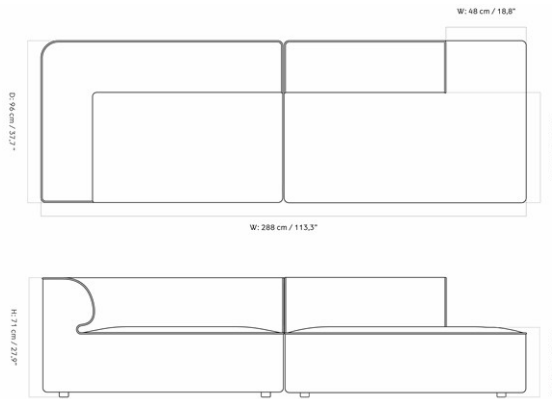

EAVE MODULAR SOFA 96, 2 SEATER, CONFIGURATION 3

Designed by *Norm Architects*

MASTER SKU	9987220PIM	
PRODUCTION TIME	7 WEEKS	
COLLI	1	
DIMENSIONS	H: 71 cm	W: 288 cm
	D: 96 cm	
	SH: 40.5 cm	SD: 66 cm
	AH: 70 cm	

CARE INSTRUCTIONS

Discover our product care guide for comprehensive care instructions.

[Download](#)

Find more information in the dedicated product fact sheet for this product.

DESCRIPTION

SPEC OPTIONS

MASTER SKU	VARIANT	PRODUCTION TIME	EXCL. VAT SEK
9987220PIM	Price Category - PC0T <i>Audo Bouclé, Audø</i>	7 WEEKS	39.676,00
9987220PIM	Price Category - PC1T <i>Barnum Bouclé, Audø / Champion, JAB / Illusion, Nevotex / Hot Madison, JAB / Maple, Kvadrat / Remix, Kvadrat / Re-wool, Kvadrat</i>	7 WEEKS	44.236,00
9987220PIM	Price Category - PC2T <i>Canvas 2, Kvadrat / Clay, Sahco, Kvadrat / Fiord, Kvadrat / Hallingdal 65, Kvadrat / Moss, Sahco, Kvadrat / Reflect, Kvadrat / Savanna, Kvadrat / Steelcut Trio 3, Kvadrat</i>	7 WEEKS	49.356,00
9987220PIM	Price Category - PC3T <i>Arctic, Jab / Safire, Sahco, Kvadrat / Vidar 4, Kvadrat / Zero, Sahco, Kvadrat</i>	7 WEEKS	54.476,00
9987220PIM	Price Category - PC4T <i>Lupo, Dedar</i>	7 WEEKS	59.676,00