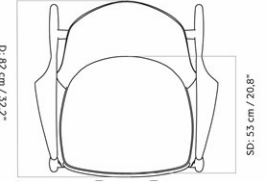

THE SEAL LOUNGE CHAIR, WALNUT BASE, HIGH BACK
Designed by *Ib Kofod-Larsen Design*

MASTER SKU	1224000PIM	CARE INSTRUCTIONS	Discover our product care guide for comprehensive care instructions.
PRODUCTION TIME	6 WEEKS		Download
COLLI	1	DESCRIPTION	Find more information in the dedicated product fact sheet for this product.
DIMENSIONS	H: 92 cm W: 80 cm D: 82 cm SH: 40 cm SD: 53 cm AH: 61 cm		

SPEC OPTIONS

MASTER SKU	VARIANT	PRODUCTION TIME	EXCL. VAT SEK
1224000PIM	Price Category - PC0T <i>Audo Bouclé, Audø</i>	6 WEEKS	50.716,00
1224000PIM	Price Category - PC1T <i>Barnum Bouclé, Audø / Champion, JAB / Illusion, Nevotex / Hot Madison, JAB / Remix, Kvadrat / Re-wool, Kvadrat</i>	6 WEEKS	52.556,00
1224000PIM	Price Category - PC2T <i>Canvas 2, Kvadrat / Clay, Sahco, Kvadrat / Fiord, Kvadrat / Hallingdal 65, Kvadrat / Moss, Sahco, Kvadrat / Reflect, Kvadrat / Savanna, Kvadrat / Steelcut Trio 3, Kvadrat</i>	6 WEEKS	54.636,00
1224000PIM	Price Category - PC3T <i>Arctic, Jab / Safire, Sahco, Kvadrat / Vidar 4, Kvadrat / Zero, Sahco, Kvadrat</i>	6 WEEKS	56.716,00
1224000PIM	Price Category - PC1L <i>Dakar, Nevotex / Envy, Sørensen / Ultra, Sørensen</i>	6 WEEKS	57.916,00
1224000PIM	Price Category - PC4T <i>Grand Mohair, Danish Art Weaving / Lupo, Dedar</i>	6 WEEKS	59.436,00
1224000PIM	Price Category - PC2L <i>Dunes, Sørensen / Nuance, Sørensen</i>	6 WEEKS	59.996,00
1224000PIM	Price Category - PC3L	6 WEEKS	62.076,00
1224000PIM	Price Category - PC4L	6 WEEKS	64.796,00