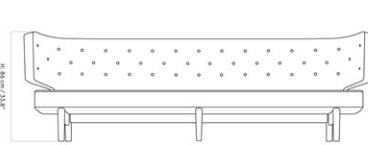

RADIOHUS SOFA, 3 SEATER, WALNUT BASE, W/DAKAR 0250 BUTTONS
Designed by *Vilhelm Lauritzen*

MASTER SKU	1222400PIM	CARE INSTRUCTIONS	Discover our product care guide for comprehensive care instructions.
PRODUCTION TIME	5 WEEKS		Download
COLLI	1		Find more information in the dedicated product fact sheet for this product.
DIMENSIONS	H: 86 cm W: 258 cm D: 77 cm SH: 45 cm SD: 58 cm	DESCRIPTION	

SPEC OPTIONS

MASTER SKU	VARIANT	PRODUCTION TIME	EXCL. VAT SEK
1222400PIM	Price Category - PC0T <i>Audo Bouclé, Audo</i>	5 WEEKS	66.156,00
1222400PIM	Price Category - PC1T <i>Barnum Bouclé, Audo / Champion, JAB / Illusion, Nevotex / Hot Madison, JAB / Remix, Kvadrat / Re-wool, Kvadrat</i>	5 WEEKS	68.876,00
1222400PIM	Price Category - PC2T <i>Canvas 2, Kvadrat / Clay, Sahco, Kvadrat / Fiord, Kvadrat / Hallingdal 65, Kvadrat / Moss, Sahco, Kvadrat / Reflect, Kvadrat / Savanna, Kvadrat / Steelcut Trio 3, Kvadrat</i>	5 WEEKS	71.516,00
1222400PIM	Price Category - PC3T <i>Arctic, Jab / Safire, Sahco, Kvadrat / Vidar 4, Kvadrat / Zero, Sahco, Kvadrat</i>	5 WEEKS	74.236,00
1222400PIM	Price Category - PC4T <i>Grand Mohair, Danish Art Weaving / Lupo, Dedar</i>	5 WEEKS	76.956,00