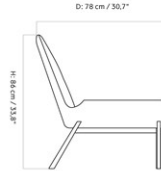

PAGODE SOFA, WALNUT BASE

Designed by *Tove & Edvard Kindt-Larsen*

MASTER SKU	1217000PIM	CARE INSTRUCTIONS	Discover our product care guide for comprehensive care instructions.
PRODUCTION TIME	5 WEEKS		Download
COLLI	1		Find more information in the dedicated product fact sheet for this product.
DIMENSIONS	H: 86 cm D: 78 cm SH: 37 cm	W: 202 cm SD: 50 cm	
		DESCRIPTION	

SPEC OPTIONS

MASTER SKU	VARIANT	PRODUCTION TIME	EXCL. VAT SEK
1217000PIM	Price Category - PC0T <i>Audo Bouclé, Audø</i>	5 WEEKS	52.716,00
1217000PIM	Price Category - PC1T <i>Barnum Bouclé, Audø / Champion, JAB / Hot Madison, JAB / Remix, Kvadrat / Re-wool, Kvadrat</i>	5 WEEKS	55.276,00
1217000PIM	Price Category - PC2T <i>Canvas 2, Kvadrat / Clay, Sahco, Kvadrat / Fiord, Kvadrat / Hallingdal 65, Kvadrat / Moss, Sahco, Kvadrat / Reflect, Kvadrat / Savanna, Kvadrat / Steelcut Trio 3, Kvadrat</i>	5 WEEKS	57.836,00
1217000PIM	Price Category - PC3T <i>Arctic, Jab / Safire, Sahco, Kvadrat / Vidar 4, Kvadrat / Zero, Sahco, Kvadrat</i>	5 WEEKS	60.396,00
1217000PIM	Price Category - PC4T <i>Grand Mohair, Danish Art Weaving / Lupo, Dedar</i>	5 WEEKS	62.956,00