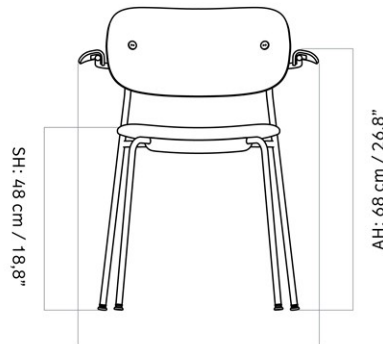

CO DINING CHAIR W/ARMREST, CHROME BASE, UPHOLSTERED SEAT AND BACK

Designed by *Norm Architects*

W: 62 cm / 24,4"