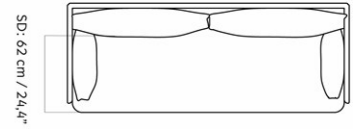

OFFSET LOOSE COVER FOR 3- SEATER

Designed by *Norm Architects*

MASTER SKU
PRODUCTION TIME
COLLI
DIMENSIONS

9852012PIM
6 WEEKS
1
H: 59 cm   W: 228 cm
D: 90 cm
SH: 38 cm

CARE INSTRUCTIONS

DESCRIPTION

Discover our product care guide for comprehensive care instructions.
[Download](#)
Find more information in the dedicated product fact sheet for this product.