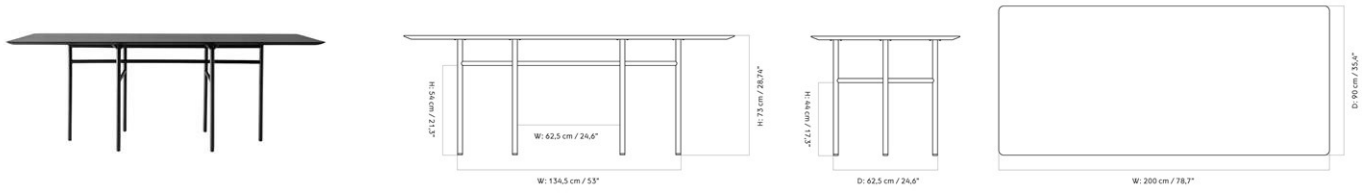

SNAREGADE DINING TABLE, RECTANGULAR, L200 CM
Designed by *Norm Architects*

MASTER SKU
COLLI
DIMENSIONS

1150001PIM
1
W: 200 cm   D: 90 cm

CARE INSTRUCTIONS

Discover our product care guide for comprehensive care instructions.

[Download](#)

DESCRIPTION

Find more information in the dedicated product fact sheet for this product.

STOCK OPTION

SKU	VARIANT	EXCL. VAT SEK
1150539	Black Steel Base - Black Painted Oak Veneer Top	16.152,00
1150849	Black Steel Base - Dark Stained Oak	17.512,00