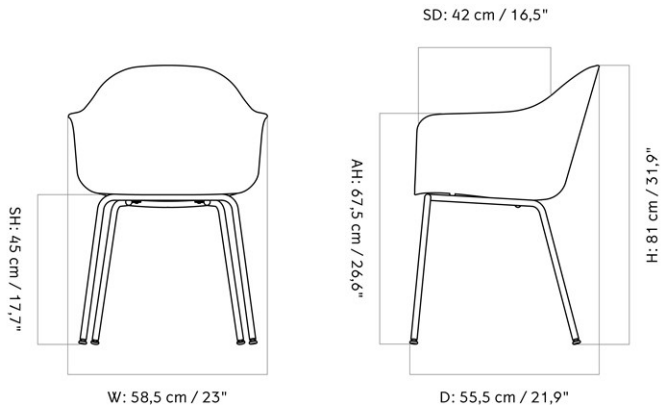

HARBOUR DINING CHAIR, STEEL BASE, PLASTIC SHELL

Designed by *Norm Architects*

MASTER SKU	9340539PIM
PRODUCTION TIME	2 WEEKS
COLLI	1
DIMENSIONS	H: 81 cm W: 58.5 cm
	D: 55.5 cm
	SH: 45 cm SD: 42 cm
	AH: 67.5 cm

CARE INSTRUCTIONS

Discover our product care guide for comprehensive care instructions.

[Download](#)

Find more information in the dedicated product fact sheet for this product.

DESCRIPTION

QUICK SHIP

SKU	VARIANT	PRODUCTION TIME	EXCL. VAT SEK
9340539-0000ZZZZ	Black - Black, 9011	2 WEEKS	3.276,00
9340539-0001ZZZZ	Black - Burned red, 8015	2 WEEKS	3.276,00
9340539-0002ZZZZ	Black - Khaki, 1011	2 WEEKS	3.276,00
9340539-0003ZZZZ	Black - Light Grey, 9002	2 WEEKS	3.276,00
9340539-0004ZZZZ	Black - Olive, 7002	2 WEEKS	3.276,00
9340539-0005ZZZZ	Black - White, 9016	2 WEEKS	3.276,00