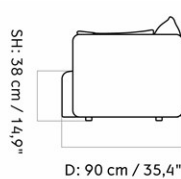

MASTER SKU	9850000PIM	CARE INSTRUCTIONS	Discover our product care guide for comprehensive care instructions.
PRODUCTION TIME	5 WEEKS		Download
COLLI	1		Find more information in the dedicated product fact sheet for this product.
DIMENSIONS	H: 75 cm W: 178 cm D: 90 cm SH: 38 cm SD: 62 cm AH: 65 cm	DESCRIPTION	