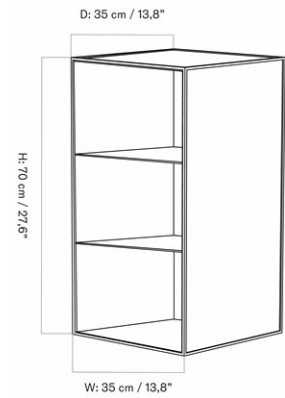

FRAME 70 W/TWO SHELVES

Designed by *Mogens Lassen*

MASTER SKU	BL39016PIM
PRODUCTION TIME	2-7 WEEKS
COLLI	1
DIMENSIONS	H: 70 cm W: 35 cm D: 35 cm

CARE INSTRUCTIONS

Discover our product care guide for comprehensive care instructions.

DESCRIPTION

[Download](#)
Find more information in the dedicated product fact sheet for this product.