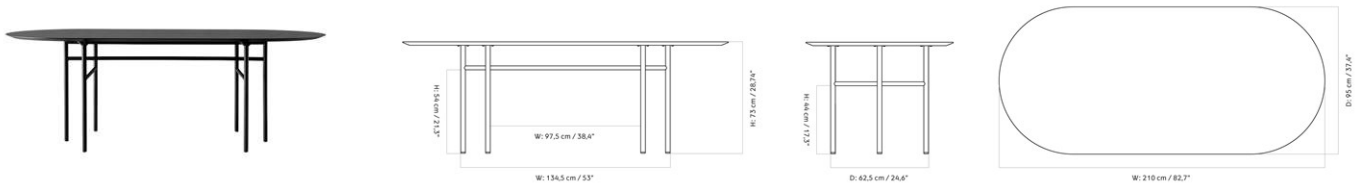

SNAREGADE DINING TABLE, OVAL
Designed by *Norm Architects*

MASTER SKU
COLLI
DIMENSIONS

1150002PIM
1
H: 73 cm   W: 210 cm
D: 95 cm

CARE INSTRUCTIONS

Discover our product care guide for comprehensive care instructions.

DESCRIPTION

[Download](#)
Find more information in the dedicated product fact sheet for this product.

STOCK OPTION

SKU	VARIANT	EXCL. VAT SEK
1151539	Black Steel Base - Black Painted Oak Veneer Top	16.152,00
1151849	Black Steel Base - Dark Stained Oak	17.512,00