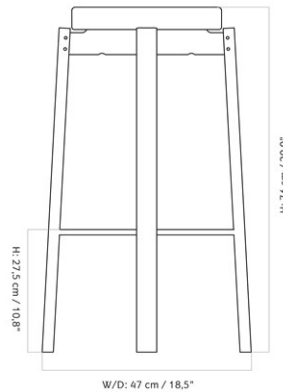

PASSAGE BAR STOOL, NATURAL OAK BASE, UPHOLSTERED SEAT, BRASS RING

Designed by *Kroeyer-Saetter-Lassen*

MASTER SKU	1513800PIM
COLLI	1
DIMENSIONS	H: 76 cm W: 47 cm
	D: 47 cm
	SH: 76 cm SD: 33.5 cm

CARE INSTRUCTIONS

Discover our product care guide for comprehensive care instructions.

[Download](#)

Find more information in the dedicated product fact sheet for this product.

DESCRIPTION

SPEC OPTIONS

MASTER SKU	VARIANT	PRODUCTION TIME	EXCL. VAT SEK
1513800PIM	Price Category - PC0L - NEW <i>Sierra, Camo</i>	8 WEEKS	7.836,00
1513800PIM	Price Category - PC0T - NEW <i>Audo Bouclé, Audo</i>	8 WEEKS	7.836,00
1513800PIM	Price Category - PC1T - NEW <i>Barnum Bouclé, Audo / Champion, JAB / Illusion, Nevotex / Hot Madison, JAB / Maple, Kvadrat / Remix, Kvadrat / Re-wool, Kvadrat</i>	8 WEEKS	8.556,00
1513800PIM	Price Category - PC1L - NEW <i>Dakar, Nevotex / Envy, Sørensen / Ultra, Sørensen</i>	8 WEEKS	8.796,00
1513800PIM	Price Category - PC2T - NEW <i>Canvas 2, Kvadrat / Clay, Sahco, Kvadrat / Fiord, Kvadrat / Hallingdal 65, Kvadrat / Moss, Sahco, Kvadrat / Reflect, Kvadrat / Savanna, Kvadrat / Steelcut Trio 3, Kvadrat</i>	8 WEEKS	9.196,00
1513800PIM	Price Category - PCCOM - NEW	8 WEEKS	9.196,00
1513800PIM	Price Category - PC2L - NEW <i>Dunes, Sørensen / Nuance, Sørensen</i>	8 WEEKS	9.756,00
1513800PIM	Price Category - PC3T - NEW <i>Arctic, Jab / Safire, Sahco, Kvadrat / Vidar 4, Kvadrat / Zero, Sahco, Kvadrat</i>	8 WEEKS	10.076,00
1513800PIM	Price Category - PC3L - NEW	8 WEEKS	10.556,00