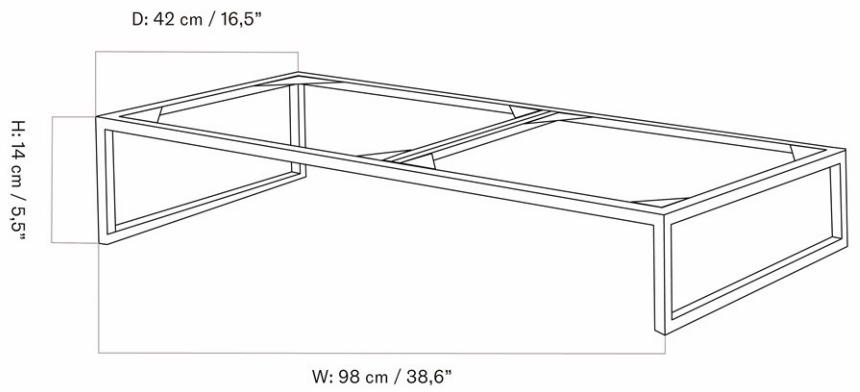

DOUBLE BASE FOR FRAME 48, H14 CM / 5.5"

Designed by *Mogens Lassen*

MASTER SKU
PRODUCTION TIME
COLLI
DIMENSIONS

BL39032PIM
2 WEEKS
1
H: 14 cm
D: 39 cm

W: 98 cm

CARE INSTRUCTIONS

Discover our product care guide for comprehensive care instructions.

[Download](#)

DESCRIPTION

Find more information in the dedicated product fact sheet for this product.