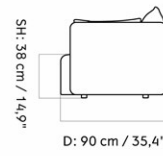

OFFSET SOFA, 3 SEATER W/LOOSE COVER

Designed by *Norm Architects*

MASTER SKU	9854000PIM	
PRODUCTION TIME	6 WEEKS	
COLLI	1	
DIMENSIONS	H: 75 cm	W: 228 cm
	D: 90 cm	
	SH: 37 cm	SD: 62 cm
	AH: 58.5 cm	

CARE INSTRUCTIONS

Discover our product care guide for comprehensive care instructions.

[Download](#)

DESCRIPTION

Find more information in the dedicated product fact sheet for this product.