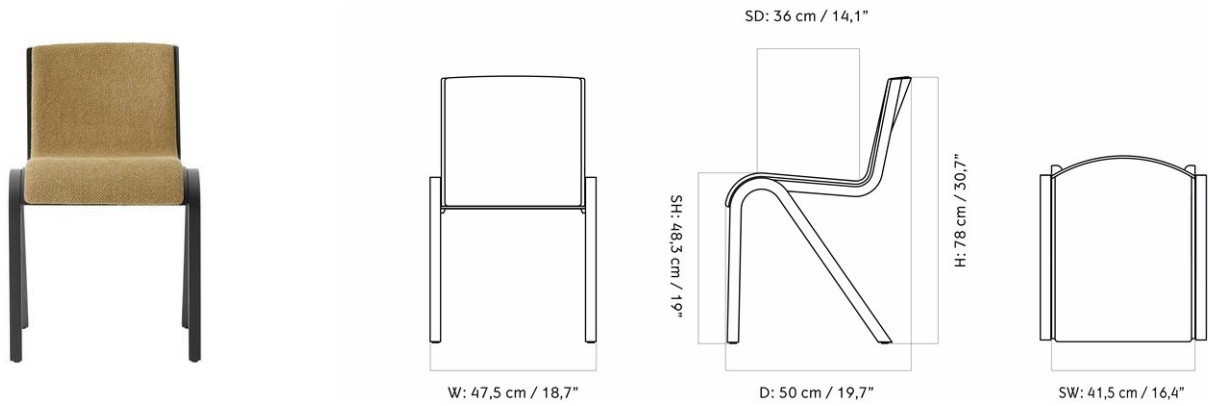

READY DINING CHAIR, OAK BASE, UPHOLSTERED FRONT

Designed by *Matias Møllenbach & Nick Rasmussen*

MASTER SKU	8201000PIM	CARE INSTRUCTIONS	Discover our product care guide for comprehensive care instructions.
PRODUCTION TIME	15 WEEKS		
COLLI	1		Download
DIMENSIONS	H: 78 cm W: 47.5 cm	DESCRIPTION	Find more information in the dedicated product fact sheet for this product.
	D: 50 cm		
	SH: 47.3 cm SD: 36 cm		

SPEC OPTIONS

MASTER SKU	VARIANT	PRODUCTION TIME	EXCL. VAT SEK
8201000PIM	Price Category - PC0T <i>Audo Bouclé, Audø</i>	15 WEEKS	4.156,00
8201000PIM	Price Category - PC1T <i>Barnum Bouclé, Audø / Champion, JAB / Illusion, Nevotex / Hot Madison, JAB / Maple, Kvadrat / Remix, Kvadrat / Re-wool, Kvadrat</i>	15 WEEKS	4.796,00
8201000PIM	Price Category - PC2T <i>Canvas 2, Kvadrat / Clay, Sahco, Kvadrat / Fiord, Kvadrat / Hallingdal 65, Kvadrat / Moss, Sahco, Kvadrat / Reflect, Kvadrat / Savanna, Kvadrat / Steelcut Trio 3, Kvadrat</i>	15 WEEKS	5.356,00
8201000PIM	Price Category - PC1L <i>Dakar, Nevotex / Envy, Sørensen / Ultra, Sørensen</i>	15 WEEKS	5.756,00
8201000PIM	Price Category - PC3T <i>Arctic, Jab / Safire, Sahco, Kvadrat / Vidar 4, Kvadrat / Zero, Sahco, Kvadrat</i>	15 WEEKS	5.836,00
8201000PIM	Price Category - PC2L <i>Dunes, Sørensen / Nuance, Sørensen</i>	15 WEEKS	6.476,00
8201000PIM	Price Category - PC4T <i>Grand Mohair, Danish Art Weaving / Lupo, Dedar</i>	15 WEEKS	6.716,00
8201000PIM	Price Category - PC0L - NEW	15 WEEKS	6.956,00
8201000PIM	Price Category - PC3L	15 WEEKS	7.356,00