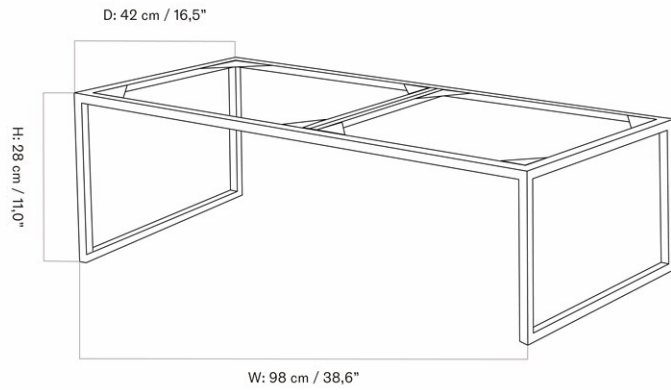

DOUBLE BASE FOR FRAME 48, H28 CM / 11"

Designed by *Mogens Lassen*

MASTER SKU	BL39033PIM
PRODUCTION TIME	2 WEEKS
COLLI	1
DIMENSIONS	H: 28 cm W: 98 cm D: 39 cm

CARE INSTRUCTIONS

Discover our product care guide for comprehensive care instructions.

[Download](#)

DESCRIPTION

Find more information in the dedicated product fact sheet for this product.