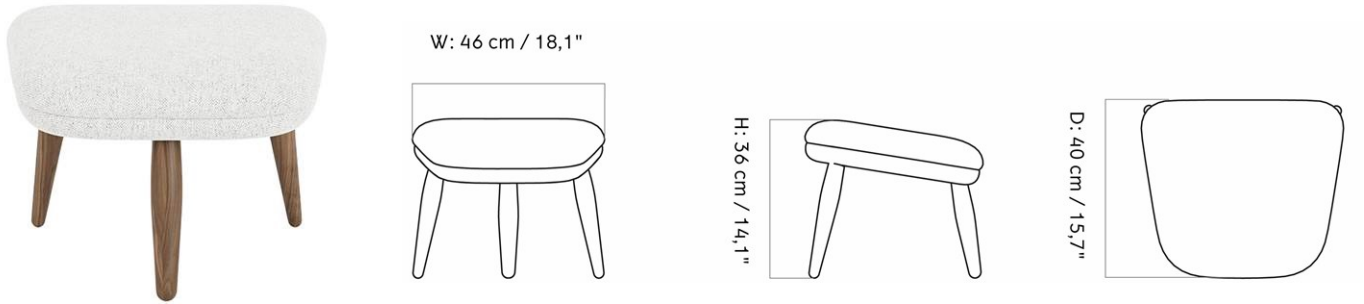

ODA OTTOMAN, WALNUT BASE
Designed by *Arnold Madsen*

MASTER SKU	1215000PIM	CARE INSTRUCTIONS	Discover our product care guide for comprehensive care instructions.
PRODUCTION TIME	6 WEEKS		Download
COLLI	1	DESCRIPTION	Find more information in the dedicated product fact sheet for this product.
DIMENSIONS	H: 36 cm W: 46 cm D: 40 cm		

SPEC OPTIONS

MASTER SKU	VARIANT	PRODUCTION TIME	EXCL. VAT SEK
1215000PIM	Price Category - PC0T	6 WEEKS	7.676,00
1215000PIM	Price Category - PC1T	6 WEEKS	9.676,00
1215000PIM	Price Category - PC2T <i>Hallingdal 65, Kvadrat / Moss, Sahco, Kvadrat / Savanna, Kvadrat</i>	6 WEEKS	11.516,00
1215000PIM	Price Category - PC3T <i>Arctic, Jab / Safire, Sahco, Kvadrat / Vidar 4, Kvadrat / Zero, Sahco, Kvadrat</i>	6 WEEKS	13.436,00
1215000PIM	Price Category - PC4T <i>Lupo, Dedar</i>	6 WEEKS	16.076,00