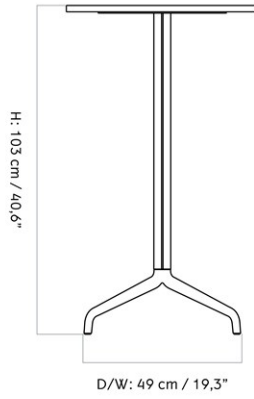

DESCRIPTION

[Download](#)
Find more information in the dedicated product fact sheet for this product.

HARBOUR COLUMN BAR TABLE, ROUND BASE, Ø80 CM / 31.4"
Designed by *Norm Architects*

MASTER SKU	9300005PIM
PRODUCTION TIME	2 WEEKS
COLLI	1
DIMENSIONS	H: 103 cm W: 80 cm D: 80 cm Ø: 80, cm

CARE INSTRUCTIONS

Discover our product care guide for comprehensive care instructions.

[Download](#)

DESCRIPTION

Find more information in the dedicated product fact sheet for this product.

HARBOUR COLUMN BAR TABLE, ROUND, Ø60 CM / 23.6"

[Download](#)

Find more information in the dedicated product fact sheet for this product.

HARBOUR COLUMN BAR TABLE, STAR BASE, 70X60 CM / 28X24"
Designed by *Norm Architects*

MASTER SKU
COLLI
DIMENSIONS

9300008PIM
1
H: 103 cm W: 70 cm
D: 60 cm

CARE INSTRUCTIONS

Discover our product care guide for comprehensive care instructions.

DESCRIPTION

[Download](#)
Find more information in the dedicated product fact sheet for this product.

HARBOUR COLUMN BAR TABLE, STAR BASE, Ø60 CM / 23.6"