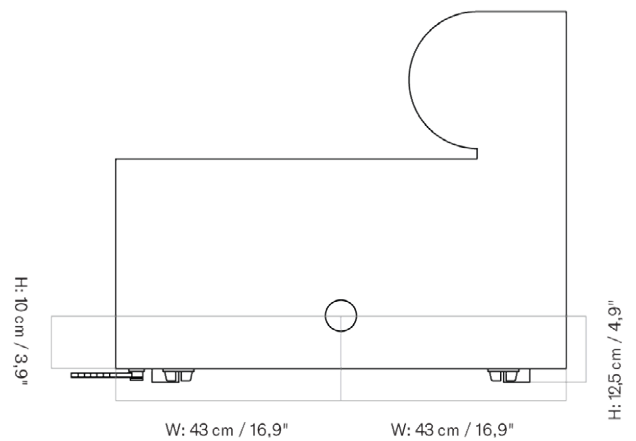

Eave 86 Open End Right — Option 2