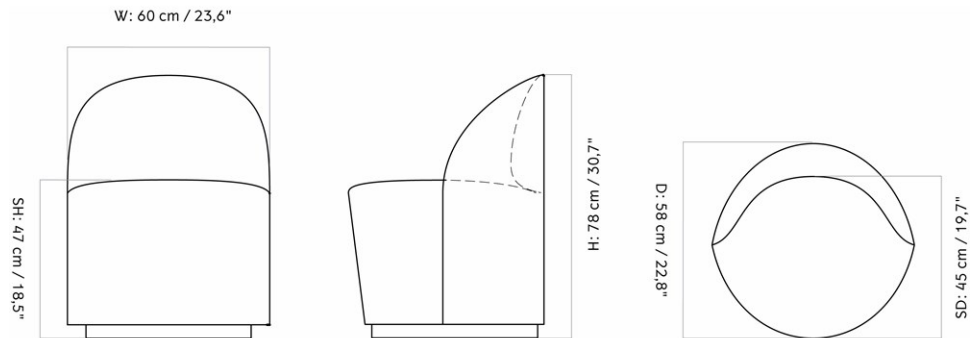

TEAROOM SIDE CHAIR, SWIVEL W/RETURN

Designed by *Nick Ross*

MASTER SKU	9609200PIM	CARE INSTRUCTIONS	Discover our product care guide for comprehensive care instructions.
PRODUCTION TIME	6 WEEKS		
COLLI	1		Download
DIMENSIONS	H: 78 cm W: 60 cm	DESCRIPTION	Find more information in the dedicated product fact sheet for this product.
	D: 58 cm SH: 47 cm SD: 45 cm		