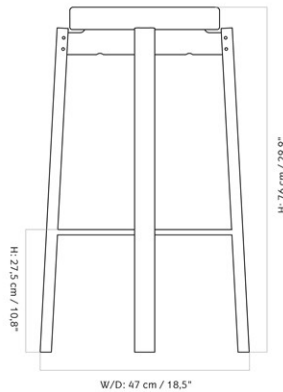

PASSAGE BAR STOOL, NATURAL OAK BASE, UPHOLSTERED SEAT, STEEL RING

Designed by *Kroeyer-Saetter-Lassen*

MASTER SKU	1513900PIM	
PRODUCTION TIME	5-8 WEEKS	
COLLI	1	
DIMENSIONS	H: 76 cm	W: 47 cm
	D: 47 cm	
	SH: 76 cm	SD: 33.5 cm

CARE INSTRUCTIONS

Discover our product care guide for comprehensive care instructions.

[Download](#)

Find more information in the dedicated product fact sheet for this product.

DESCRIPTION

SPEC OPTIONS

MASTER SKU	VARIANT	PRODUCTION TIME	EXCL. VAT SEK
1513900PIM	Price Category - PC0L - NEW <i>Sierra, Camo</i>	8 WEEKS	7.356,00
1513900PIM	Price Category - PC0T - NEW <i>Audo Bouclé, Audø</i>	8 WEEKS	7.356,00
1513900PIM	Price Category - PC1T - NEW <i>Barnum Bouclé, Audø / Champion, JAB / Illusion, Nevotex / Hot Madison, JAB / Maple, Kvadrat / Remix, Kvadrat / Re-wool, Kvadrat</i>	8 WEEKS	7.916,00
1513900PIM	Price Category - PC1L - NEW <i>Dakar, Nevotex / Envy, Sørensen / Ultra, Sørensen</i>	8 WEEKS	8.316,00
1513900PIM	Price Category - PC2T - NEW <i>Canvas 2, Kvadrat / Clay, Sahco, Kvadrat / Fiord, Kvadrat / Hallingdal 65, Kvadrat / Moss, Sahco, Kvadrat / Reflect, Kvadrat / Savanna, Kvadrat / Steelcut Trio 3, Kvadrat</i>	8 WEEKS	8.716,00
1513900PIM	Price Category - PC2L - NEW <i>Dunes, Sørensen / Nuance, Sørensen</i>	8 WEEKS	9.276,00
1513900PIM	Price Category - PC3T - NEW <i>Arctic, Jab / Safire, Sahco, Kvadrat / Vidar 4, Kvadrat / Zero, Sahco, Kvadrat</i>	8 WEEKS	9.436,00
1513900PIM	Price Category - PC3L - NEW	8 WEEKS	9.916,00