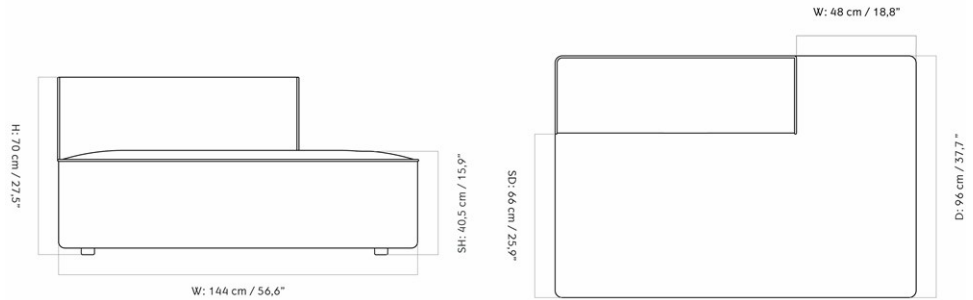

EAVE MODULAR SOFA 96, OPEN END, 144

Designed by *Norm Architects*

MASTER SKU	9969400PIM	CARE INSTRUCTIONS	Discover our product care guide for comprehensive care instructions.
PRODUCTION TIME	7 WEEKS		Download
COLLI	1		Find more information in the dedicated product fact sheet for this product.
DIMENSIONS	H: 71 cm W: 144 cm D: 96 cm SH: 40.5 cm SD: 66 cm AH: cm	DESCRIPTION	

SPEC OPTIONS

MASTER SKU	VARIANT	PRODUCTION TIME	EXCL. VAT SEK
9969400PIM	Price Category - PC0T <i>Audo Bouclé, Audø</i>	7 WEEKS	19.196,00
9969400PIM	Price Category - PC1T <i>Barnum Bouclé, Audø / Champion, JAB / Illusion, Nevotex / Hot Madison, JAB / Maple, Kvadrat / Remix, Kvadrat / Re-wool, Kvadrat</i>	7 WEEKS	21.436,00
9969400PIM	Price Category - PC2T <i>Canvas 2, Kvadrat / Clay, Sahco, Kvadrat / Fiord, Kvadrat / Hallingdal 65, Kvadrat / Moss, Sahco, Kvadrat / Reflect, Kvadrat / Savanna, Kvadrat / Steelcut Trio 3, Kvadrat</i>	7 WEEKS	23.996,00
9969400PIM	Price Category - PC3T <i>Arctic, Jab / Safire, Sahco, Kvadrat / Vidar 4, Kvadrat / Zero, Sahco, Kvadrat</i>	7 WEEKS	26.556,00
9969400PIM	Price Category - PC4T <i>Lupo, Dedar</i>	7 WEEKS	29.116,00