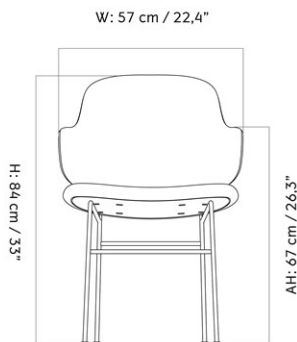

THE PENGUIN DINING CHAIR, UPHOLSTERED SEAT AND BACK
 Designed by *Ib Kofod-Larsen Design*

MASTER SKU	1229000PIM
PRODUCTION TIME	6 WEEKS
COLLI	1
DIMENSIONS	H: 84 cm W: 57 cm D: 57 cm SH: 47 cm SD: 44.5 cm AH: 67 cm