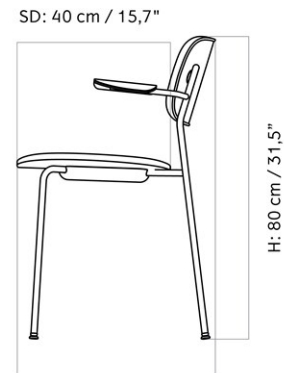

CO DINING CHAIR W/ARMREST, CHROME BASE, UPHOLSTERED SEAT AND BACK

Designed by *Norm Architects*

W: 62 cm / 24,4"

D: 50,5 cm / 19,9"

MASTER SKU	1110000PIM	CARE INSTRUCTIONS	Discover our product care guide for comprehensive care instructions.
PRODUCTION TIME	5 WEEKS		Download
COLLI	1		Find more information in the dedicated product fact sheet for this product.
DIMENSIONS	H: 80 cm D: 50.5 cm SH: 48 cm AH: 68 cm	W: 62 cm SD: 39.5 cm	