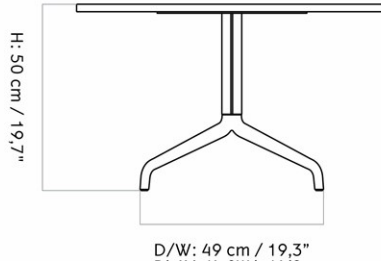

MASTER SKU
COLLI
DIMENSIONS

9170001PIM
1
H: 38 cm W: 80 cm
D: 80 cm
Ø: 70, cm

CARE INSTRUCTIONS

Discover our product care guide for comprehensive care instructions.

[Download](#)

Find more information in the dedicated product fact sheet for this product.

MASTER SKU
 COLLI
 DIMENSIONS

6900000PIM
 1
 H: 36 cm W: 65 cm
 D: 65 cm
 Ø: 65, cm

CARE INSTRUCTIONS

Discover our product care guide for comprehensive care instructions.

[Download](#)

Find more information in the dedicated product fact sheet for this product.

ANDROGYNE SIDE TABLE TOP
 Designed by *Danielle Siggerud*

H: 1,8 cm / 0,7"

Ø: 42 cm / 16,5"

MASTER SKU 1181000PIM
 COLLI 1
 DIMENSIONS H: 1.8 cm W: 42 cm
 D: 42 cm
 Ø: 42, cm

CARE INSTRUCTIONS

Discover our product care guide for comprehensive care instructions.

MASTER SKU
 COLLI
 DIMENSIONS

9300000PIM
 1
 H: 50 cm W: 80 cm
 D: 80 cm
 Ø: 80, cm

CARE INSTRUCTIONS

Discover our product care guide for comprehensive care instructions.

[Download](#)

Find more information in the dedicated product fact sheet for this product.