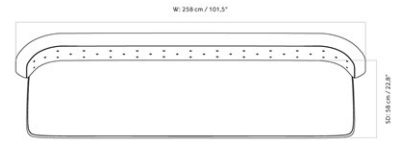

RADIOHUS SOFA, 3 SEATER, WALNUT BASE, W/DAKAR 0250 BUTTONS
Designed by *Vilhelm Lauritzen*

MASTER SKU	1222400PIM	CARE INSTRUCTIONS	Discover our product care guide for comprehensive care instructions.
PRODUCTION TIME	5 WEEKS		Download
COLLI	1		Find more information in the dedicated product fact sheet for this product.
DIMENSIONS	H: 86 cm W: 258 cm D: 77 cm SH: 45 cm SD: 58 cm	DESCRIPTION	

SPEC OPTIONS

MASTER SKU	VARIANT	PRODUCTION TIME	EXCL. VAT SEK
1222400PIM	Price Category - PC0T <i>Audo Bouclé, Audo</i>	5 WEEKS	66.156,00
1222400PIM	Price Category - PC1T <i>Barnum Bouclé, Audo / Champion, JAB / Illusion, Nevotex / Hot Madison, JAB / Remix, Kvadrat / Re-wool, Kvadrat</i>	5 WEEKS	68.876,00
1222400PIM	Price Category - PC2T <i>Canvas 2, Kvadrat / Clay, Sahco, Kvadrat / Fiord, Kvadrat / Hallingdal 65, Kvadrat / Moss, Sahco, Kvadrat / Reflect, Kvadrat / Savanna, Kvadrat / Steelcut Trio 3, Kvadrat</i>	5 WEEKS	71.516,00
1222400PIM	Price Category - PC3T <i>Arctic, Jab / Safire, Sahco, Kvadrat / Vidar 4, Kvadrat / Zero, Sahco, Kvadrat</i>	5 WEEKS	74.236,00
1222400PIM	Price Category - PC4T <i>Grand Mohair, Danish Art Weaving / Lupo, Dedar</i>	5 WEEKS	76.956,00