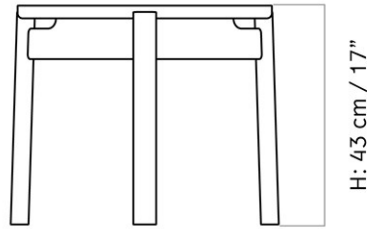

PASSAGE LOUNGE TABLE, Ø50 CM / 20"

Designed by *Kroeyer-Saetter-Lassen*

Ø: 50 cm / 19,7"

MASTER SKU
COLLI
DIMENSIONS

9170000PIM
1
H: 43 cm   W: 60 cm
D: 60 cm
Ø: 50, cm

CARE INSTRUCTIONS

Discover our product care guide for comprehensive care instructions.

[Download](#)

Find more information in the dedicated product fact sheet for this product.

DESCRIPTION

STOCK OPTION

SKU	VARIANT	EXCL. VAT SEK
9150959	Dark Lacquered Oak	4.876,00
9150039	Natural Oak	4.876,00
9150879	Walnut - NEW	6.156,00