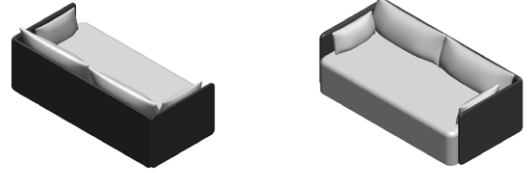

SPLIT UPHOLSTERY
FOR OFFSET SOFA

2 Seater

ADD ON COST

VARIANT

EXCL. VAT SEK

Offset Sofa 1 Seater

1.596,00

Offset Sofa 2 Seater

2.076,00

Offset Sofa 3 Seater

2.716,00