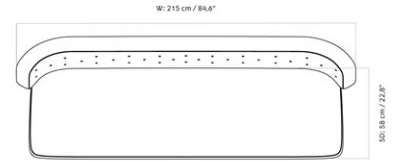

RADIOHUS SOFA, 2 SEATER, WALNUT BASE, W/DAKAR 0250 BUTTONS

Designed by *Vilhelm Lauritzen*

MASTER SKU	1222200PIM	CARE INSTRUCTIONS	Discover our product care guide for comprehensive care instructions.
PRODUCTION TIME	5 WEEKS		Download
COLLI	1		Find more information in the dedicated product fact sheet for this product.
DIMENSIONS	H: 86 cm D: 77 cm SH: 45 cm	W: 215 cm SD: 58 cm	

SPEC OPTIONS

MASTER SKU	VARIANT	PRODUCTION TIME	EXCL. VAT SEK
1222200PIM	Price Category - PC0T <i>Audo Bouclé, Audo</i>	5 WEEKS	59.436,00
1222200PIM	Price Category - PC1T <i>Barnum Bouclé, Audo / Champion, JAB / Illusion, Nevotex / Hot Madison, JAB / Remix, Kvadrat / Re-wool, Kvadrat</i>	5 WEEKS	62.076,00
1222200PIM	Price Category - PC2T <i>Canvas 2, Kvadrat / Clay, Sahco, Kvadrat / Fiord, Kvadrat / Hallingdal 65, Kvadrat / Moss, Sahco, Kvadrat / Reflect, Kvadrat / Savanna, Kvadrat / Steelcut Trio 3, Kvadrat</i>	5 WEEKS	64.796,00
1222200PIM	Price Category - PC3T <i>Arctic, Jab / Safire, Sahco, Kvadrat / Vidar 4, Kvadrat / Zero, Sahco, Kvadrat</i>	5 WEEKS	67.516,00
1222200PIM	Price Category - PC4T <i>Grand Mohair, Danish Art Weaving / Lupo, Dedar</i>	5 WEEKS	70.236,00