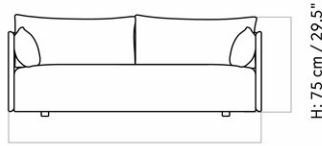

Designed by *Norm Architects*

W: 178 cm / 70.1"

H: 75 cm / 29.5"

SH: 38 cm / 14.9"

D: 90 cm / 35.4"

SD: 62 cm / 24.4"

MASTER SKU
PRODUCTION TIME
COLLI
DIMENSIONS

9853000PIM
6 WEEKS
1
H: 75 cm W: 178 cm
D: 90 cm
SH: 37 cm SD: 62 cm
AH: 58.5 cm