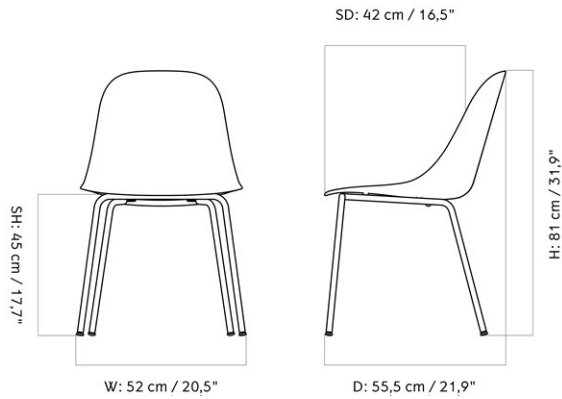

HARBOUR SIDE, DINING CHAIR, STEEL BASE, PLASTIC SHELL

Designed by *Norm Architects*

MASTER SKU	9394939PIM	
PRODUCTION TIME	2-6 WEEKS	
COLLI	1	
DIMENSIONS	H: 81 cm	W: 52 cm
	D: 55.5 cm	
	SH: 45 cm	SD: 42 cm