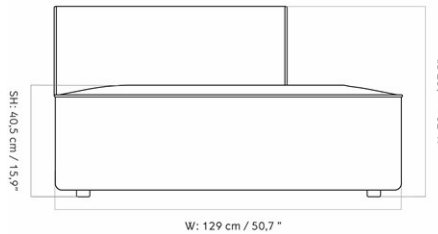

EAVE MODULAR SOFA 86, OPEN END

Designed by *Norm Architects*

MASTER SKU	9967000PIM	CARE INSTRUCTIONS	Discover our product care guide for comprehensive care instructions.
PRODUCTION TIME	7 WEEKS		Download
COLLI	1	DESCRIPTION	Find more information in the dedicated product fact sheet for this product.
DIMENSIONS	H: 71 cm W: 129 cm D: 86 cm SH: 40.5 cm SD: 56 cm AH: cm		

SPEC OPTIONS

MASTER SKU	VARIANT	PRODUCTION TIME	EXCL. VAT SEK
9967000PIM	Price Category - PC0T <i>Audo Bouclé, Audø</i>	7 WEEKS	16.796,00
9967000PIM	Price Category - PC1T <i>Barnum Bouclé, Audø / Champion, JAB / Illusion, Nevotex / Hot Madison, JAB / Maple, Kvadrat / Remix, Kvadrat / Re-wool, Kvadrat</i>	7 WEEKS	18.956,00
9967000PIM	Price Category - PC2T <i>Canvas 2, Kvadrat / Clay, Sahco, Kvadrat / Fiord, Kvadrat / Hallingdal 65, Kvadrat / Moss, Sahco, Kvadrat / Reflect, Kvadrat / Savanna, Kvadrat / Steelcut Trio 3, Kvadrat</i>	7 WEEKS	21.516,00
9967000PIM	Price Category - PC3T <i>Arctic, Jab / Safire, Sahco, Kvadrat / Vidar 4, Kvadrat / Zero, Sahco, Kvadrat</i>	7 WEEKS	24.156,00
9967000PIM	Price Category - PC4T <i>Lupo, Dedar</i>	7 WEEKS	26.716,00