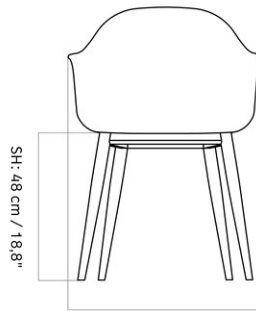

HARBOUR DINING CHAIR, OAK BASE, UPHOLSTERED SHELL

Designed by *Norm Architects*

W: 58,5 cm / 23"