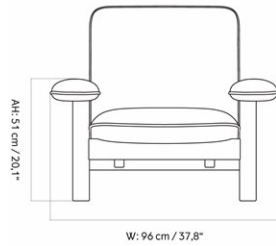

BRASILIA LOUNGE CHAIR, WALNUT BASE

Designed by *Anderssen & Voll*

MASTER SKU	8052000PIM	CARE INSTRUCTIONS	Discover our product care guide for comprehensive care instructions.
PRODUCTION TIME	5 WEEKS		Download
COLLI	1		Find more information in the dedicated product fact sheet for this product.
DIMENSIONS	H: 82 cm D: 84 cm SH: 39 cm AH: 51 cm	W: 96 cm SD: 52 cm	DESCRIPTION

SPEC OPTIONS

MASTER SKU	VARIANT	PRODUCTION TIME	EXCL. VAT SEK
8052000PIM	Price Category - PC0T <i>Audo Bouclé, Audø</i>	5 WEEKS	22.156,00
8052000PIM	Price Category - PC1T <i>Barnum Bouclé, Audø / Champion, JAB / Illusion, Nevotex / Hot Madison, JAB / Maple, Kvadrat / Remix, Kvadrat / Re-wool, Kvadrat</i>	5 WEEKS	23.676,00
8052000PIM	Price Category - PC2T <i>Canvas 2, Kvadrat / Clay, Sahco, Kvadrat / Fiord, Kvadrat / Hallingdal 65, Kvadrat / Moss, Sahco, Kvadrat / Reflect, Kvadrat / Savanna, Kvadrat / Steelcut Trio 3, Kvadrat</i>	5 WEEKS	26.316,00
8052000PIM	Price Category - PC3T <i>Arctic, Jab / Safire, Sahco, Kvadrat / Vidar 4, Kvadrat / Zero, Sahco, Kvadrat</i>	5 WEEKS	27.836,00
8052000PIM	Price Category - PC4T <i>Cabanon Soft, Designers Guild / Grand Mohair, Danish Art Weaving / Lupo, Dedar</i>	5 WEEKS	29.756,00
8052000PIM	Price Category - PC1L <i>Dakar, Nevotex / Envy, Sørensen / Ultra, Sørensen</i>	5 WEEKS	37.516,00
8052000PIM	Price Category - PC2L <i>Dunes, Sørensen / Nuance, Sørensen</i>	5 WEEKS	40.316,00
8052000PIM	Price Category - PC3L <i>Sheepskin Curly, Nevotex</i>	5 WEEKS	41.676,00