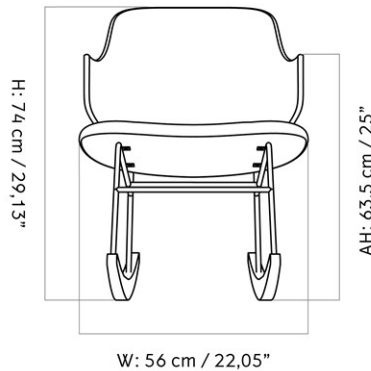

THE PENGUIN ROCKING CHAIR, UPHOLSTERED SEAT, NATURAL OAK BACK

Designed by *Ib Kofod-Larsen Design*

MASTER SKU	1204000PIM	CARE INSTRUCTIONS	Discover our product care guide for comprehensive care instructions.
PRODUCTION TIME	6 WEEKS		Download
COLLI	0-1	DESCRIPTION	Find more information in the dedicated product fact sheet for this product.
DIMENSIONS	H: 74 cm W: 56 cm D: 85 cm SH: 42 cm SD: 44.5 cm AH: 59.6 cm		

SPEC OPTIONS

MASTER SKU	VARIANT	COLLI	PRODUCTION TIME	EXCL. VAT SEK
1204000PIM	Price Category - PC0T <i>Audo Bouclé, Audø</i>	1	6 WEEKS	10.796,00
1204000PIM	Price Category - PC1T <i>Barnum Bouclé, Audø / Champion, JAB / Illusion, Nevotex / Hot Madison, JAB / Remix, Kvadrat / Re-wool, Kvadrat</i>	1	6 WEEKS	11.276,00
1204000PIM	Price Category - PC2T <i>Canvas 2, Kvadrat / Clay, Sahco, Kvadrat / Fiord, Kvadrat / Hallingdal 65, Kvadrat / Moss, Sahco, Kvadrat / Reflect, Kvadrat / Savanna, Kvadrat / Steelcut Trio 3, Kvadrat</i>	1	6 WEEKS	11.596,00
1204000PIM	Price Category - PC3T <i>Arctic, Jab / Safire, Sahco, Kvadrat / Vidar 4, Kvadrat / Zero, Sahco, Kvadrat</i>	1	6 WEEKS	12.236,00
1204000PIM	Price Category - PC4T <i>Grand Mohair, Danish Art Weaving / Lupo, Dedar</i>	1	6 WEEKS	12.716,00
1204000PIM	Price Category - PC1L <i>Dakar, Nevotex / Envy, Sørensen / Ultra, Sørensen</i>	1	6 WEEKS	13.436,00
1204000PIM	Price Category - PC2L <i>Dunes, Sørensen / Nuance, Sørensen</i>	1	6 WEEKS	15.276,00
1204000PIM	Price Category - PC3L	1	6 WEEKS	17.116,00