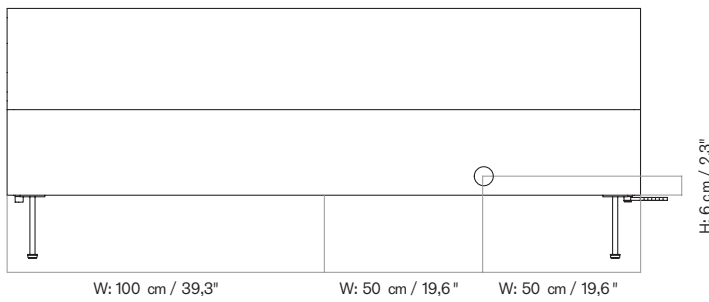

200 Right Position