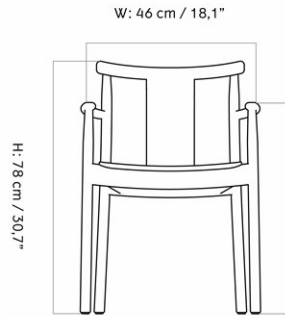

MERKUR DINING CHAIR W/ARMREST, OAK SEAT AND BACK
 Designed by *Skogstad & Wærnes*

MASTER SKU	1300030PIM
PRODUCTION TIME	7 WEEKS
COLLI	1
DIMENSIONS	H: 78 cm W: 46 cm
	D: 52 cm
	SH: 46 cm SD: 42 cm
	AH: 66 cm