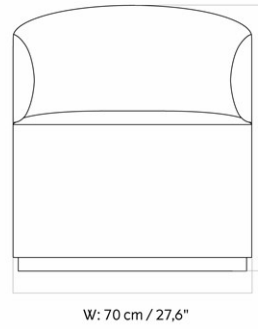

TEAROOM CLUB CHAIR

Designed by *Nick Ross Studio*

MASTER SKU	9600000PIM
PRODUCTION TIME	6 WEEKS
COLLI	1
DIMENSIONS	H: 78 cm W: 70 cm D: 58 cm SH: 47 cm SD: 49 cm

CARE INSTRUCTIONS

Discover our product care guide for comprehensive care instructions.

[Download](#)

Find more information in the dedicated product fact sheet for this product.

DESCRIPTION

SPEC OPTIONS

MASTER SKU	VARIANT	PRODUCTION TIME	EXCL. VAT SEK
9600000PIM	Price Category - PC0T <i>Audo Bouclé, Audo</i>	6 WEEKS	15.676,00
9600000PIM	Price Category - PC1T <i>Barnum Bouclé, Audo / Champion, JAB / Illusion, Nevotex / Hot Madison, JAB / Maple, Kvadrat / Remix, Kvadrat / Re-wool, Kvadrat</i>	6 WEEKS	17.596,00
9600000PIM	Price Category - PC2T <i>Canvas 2, Kvadrat / Clay, Sahco, Kvadrat / Fiord, Kvadrat / Hallingdal 65, Kvadrat / Moss, Sahco, Kvadrat / Reflect, Kvadrat / Savanna, Kvadrat / Steelcut Trio 3, Kvadrat</i>	6 WEEKS	19.836,00
9600000PIM	Price Category - PC3T <i>Arctic, Jab / Safire, Sahco, Kvadrat / Vidar 4, Kvadrat / Zero, Sahco, Kvadrat</i>	6 WEEKS	21.836,00
9600000PIM	Price Category - PC4T <i>Cabanon Soft, Designers Guild / Grand Mohair, Danish Art Weaving / Lupo, Dedar</i>	6 WEEKS	23.916,00