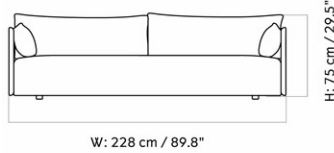

OFFSET LOOSE COVER FOR 3- SEATER

Designed by *Norm Architects*

MASTER SKU
PRODUCTION TIME
COLLI
DIMENSIONS

9852012PIM
6 WEEKS
1
H: 59 cm   W: 228 cm
D: 90 cm
SH: 38 cm

CARE INSTRUCTIONS

DESCRIPTION

Discover our product care guide for comprehensive care instructions.
[Download](#)
Find more information in the dedicated product fact sheet for this product.