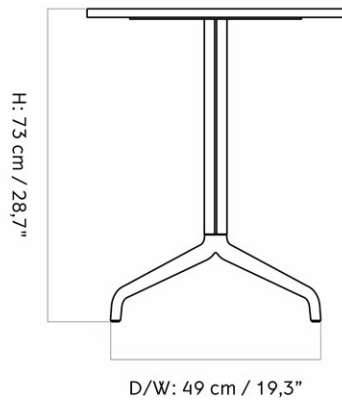

MASTER SKU
 COLLI
 DIMENSIONS

9300000PIM
 1
 H: 50 cm W: 80 cm
 D: 80 cm
 Ø: 80, cm

CARE INSTRUCTIONS

Discover our product care guide for comprehensive care instructions.

[Download](#)

Find more information in the dedicated product fact sheet for this product.

HARBOUR COLUMN DINING TABLE, ROUND BASE, Ø80 CM

Designed by *Norm Architects*

MASTER SKU
COLLI
DIMENSIONS

9320001PIM
1
H: 73 cm Ø: 80, cm

CARE INSTRUCTIONS

Discover our product care guide for comprehensive care instructions.

HARBOUR COLUMN DINING TABLE, STAR BASE, 60X70 CM

Designed by *Norm Architects*

MASTER SKU
COLLI
DIMENSIONS

9320007PIM
1
H: 73 cm W: 60 cm
D: 70 cm

CARE INSTRUCTIONS

Discover our product care guide for comprehensive care instructions.