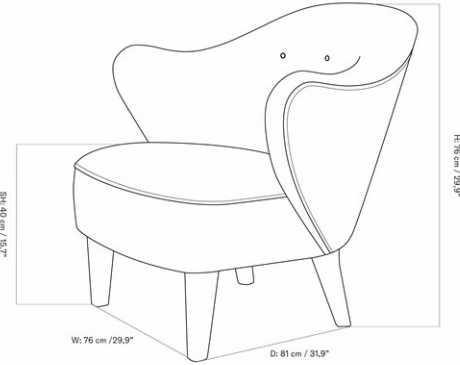

INGEBORG LOUNGE CHAIR SIGNATURE

Designed by *Flemming Lassen*

MASTER SKU
PRODUCTION TIME
COLLI

1501900PIM
6 WEEKS
1

CARE INSTRUCTIONS

Discover our product care guide for comprehensive care instructions.

[Download](#)

DESCRIPTION

Find more information in the dedicated product fact sheet for this product.