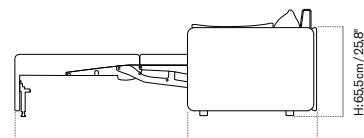

L: 145 cm / 57"

SH: 44 cm / 17.3"

UD: 220 cm / 86,6"

D: 105 cm / 41,3"

H: 66,5 cm / 26,3"

PRODUCTION TIME	5 WEEKS
COLLI	1
DIMENSIONS	L: 145 cm SH: 44 cm
	H: 65.5 cm
	UD: 220 cm D: 105 cm

CARE INSTRUCTIONS

Discover our product care guide for comprehensive care instructions.