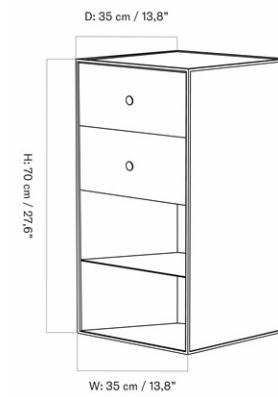

DESCRIPTION

[Download](#)
Find more information in the dedicated product fact sheet for this product.

FRAME 70 W/ONE SHELF & TWO DRAWERS

Designed by *Mogens Lassen*

MASTER SKU
PRODUCTION TIME
COLLI

BL39034PIM
2 WEEKS
1