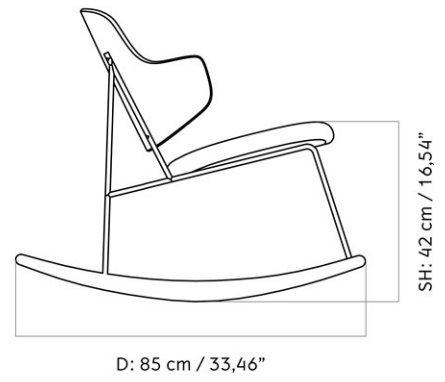

THE PENGUIN ROCKING CHAIR, UPHOLSTERED SEAT, NATURAL OAK BACK

Designed by *Ib Kofod-Larsen Design*

MASTER SKU	1204000PIM	CARE INSTRUCTIONS	Discover our product care guide for comprehensive care instructions.
PRODUCTION TIME	6 WEEKS		Download
COLLI	0-1	DESCRIPTION	Find more information in the dedicated product fact sheet for this product.
DIMENSIONS	H: 74 cm W: 56 cm D: 85 cm SH: 42 cm SD: 44.5 cm AH: 59.6 cm		

SPEC OPTIONS

MASTER SKU	VARIANT	COLLI	PRODUCTION TIME	EXCL. VAT SEK
1204000PIM	Price Category - PC0T <i>Audo Bouclé, Audø</i>	1	6 WEEKS	10.796,00
1204000PIM	Price Category - PC1T <i>Barnum Bouclé, Audø / Champion, JAB / Illusion, Nevotex / Hot Madison, JAB / Remix, Kvadrat / Re-wool, Kvadrat</i>	1	6 WEEKS	11.276,00
1204000PIM	Price Category - PC2T <i>Canvas 2, Kvadrat / Clay, Sahco, Kvadrat / Fiord, Kvadrat / Hallingdal 65, Kvadrat / Moss, Sahco, Kvadrat / Reflect, Kvadrat / Savanna, Kvadrat / Steelcut Trio 3, Kvadrat</i>	1	6 WEEKS	11.596,00
1204000PIM	Price Category - PC3T <i>Arctic, Jab / Safire, Sahco, Kvadrat / Vidar 4, Kvadrat / Zero, Sahco, Kvadrat</i>	1	6 WEEKS	12.236,00
1204000PIM	Price Category - PC4T <i>Grand Mohair, Danish Art Weaving / Lupo, Dedar</i>	1	6 WEEKS	12.716,00
1204000PIM	Price Category - PC1L <i>Dakar, Nevotex / Envy, Sørensen / Ultra, Sørensen</i>	1	6 WEEKS	13.436,00
1204000PIM	Price Category - PC2L <i>Dunes, Sørensen / Nuance, Sørensen</i>	1	6 WEEKS	15.276,00
1204000PIM	Price Category - PC3L	1	6 WEEKS	17.116,00