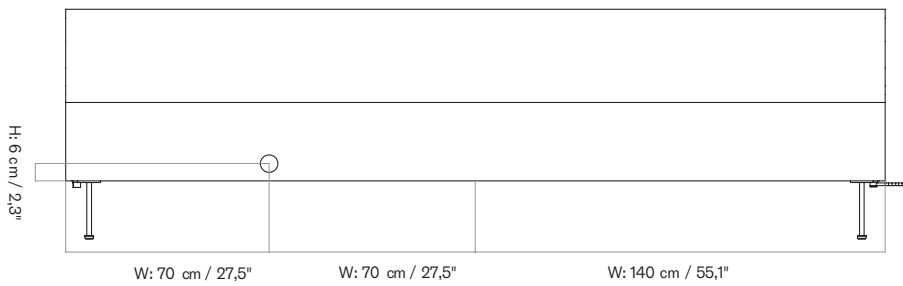

280 Left Position