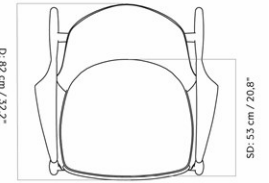

MASTER SKU	1223000PIM	CARE INSTRUCTIONS	Discover our product care guide for comprehensive care instructions.
PRODUCTION TIME	6 WEEKS		
COLLI	1		Download
DIMENSIONS	H: 92 cm W: 80 cm D: 82 cm SH: 40 cm SD: 53 cm AH: 61 cm	DESCRIPTION	Find more information in the dedicated product fact sheet for this product.