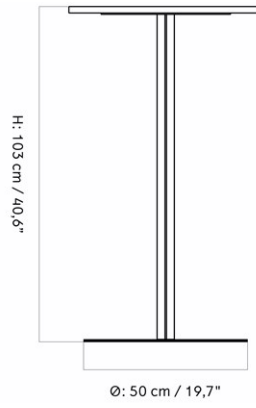

HARBOUR COLUMN BAR TABLE, ROUND BASE, 70X60 CM / 28X24"
Designed by *Norm Architects*

MASTER SKU	9300006PIM
PRODUCTION TIME	2 WEEKS
COLLI	1
DIMENSIONS	H: 103 cm W: 60 cm D: 70 cm

CARE INSTRUCTIONS

Discover our product care guide for comprehensive care instructions.

DESCRIPTION

[Download](#)
Find more information in the dedicated product fact sheet for this product.

HARBOUR COLUMN BAR TABLE, ROUND BASE, Ø80 CM / 31.4"
Designed by *Norm Architects*

MASTER SKU	9300005PIM
PRODUCTION TIME	2 WEEKS
COLLI	1
DIMENSIONS	H: 103 cm W: 80 cm D: 80 cm Ø: 80, cm