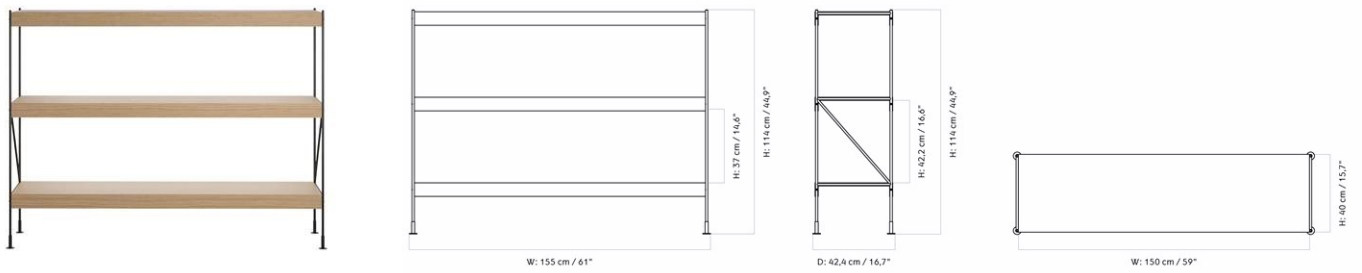

ZET STORING SYSTEM, H114 CM / 45"

Designed by *Kaschkasch*

MASTER SKU
COLLI
DIMENSIONS

7300001PIM
1
H: 114 cm   W: 153 cm
D: 40 cm

CARE INSTRUCTIONS

Discover our product care guide for comprehensive care instructions.

DESCRIPTION

[Download](#)

Find more information in the dedicated product fact sheet for this product.

STOCK OPTION

SKU	VARIANT	EXCL. VAT SEK
7365539	Black Steel Base - Black Oak	12.224,00
7365849	Black Steel Base - Dark Stained Oak	12.224,00
7365039	Black Steel Base - Natural Oak	12.224,00