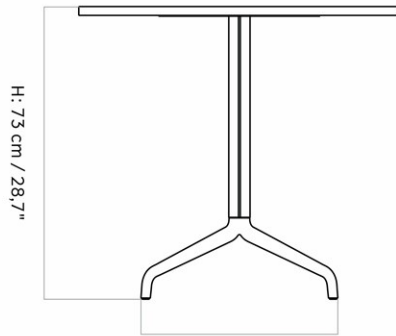

MASTER SKU
 COLLI
 DIMENSIONS

9300000PIM
 1
 H: 50 cm W: 80 cm
 D: 80 cm
 Ø: 80, cm

CARE INSTRUCTIONS

Discover our product care guide for comprehensive care instructions.

[Download](#)

Find more information in the dedicated product fact sheet for this product.

HARBOUR COLUMN DINING TABLE, STAR BASE, Ø60 CM

Designed by *Norm Architects*

MASTER SKU
COLLI
DIMENSIONS

9320005PIM
1
H: 73 cm W: 60 cm
D: 60 cm
Ø: 60, cm

CARE INSTRUCTIONS

Discover our product care guide for comprehensive care instructions.

HARBOUR COLUMN DINING TABLE, STAR, Ø80 CM

Designed by *Norm Architects*

MASTER SKU
COLLI
DIMENSIONS

9320000PIM
1
H: 73 cm W: 80 cm
D: 80 cm
Ø: 80, cm

CARE INSTRUCTIONS

Discover our product care guide for comprehensive care instructions.