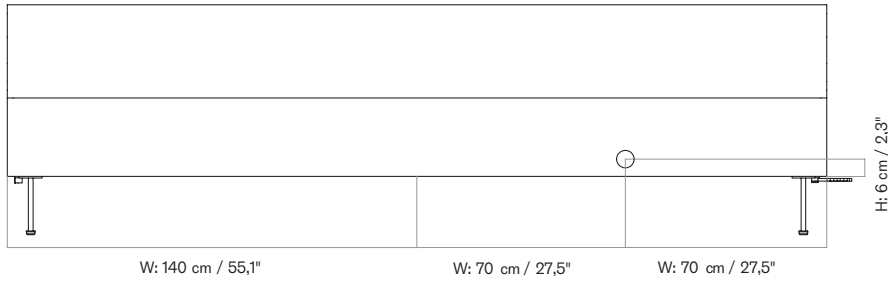

POWER OUTLET
FOR EAVE DINING SOFA

280 Right Position