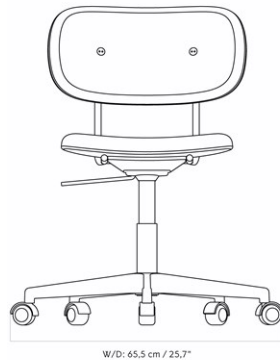

CO TASK CHAIR, STAR BASE W/CASTERS, POLISHED ALUMINIUM, UPHOLSTERED SEAT AND BACK

Designed by *Norm Architects*

MASTER SKU	1510500PIM
PRODUCTION TIME	8 WEEKS
COLLI	1
DIMENSIONS	H: 79.5 cm W: 65.5 cm
	D: 65.5 cm
	SH: 47 cm SD: 40.5 cm

CARE INSTRUCTIONS

Discover our product care guide for comprehensive care instructions.

[Download](#)

Find more information in the dedicated product fact sheet for this product.

DESCRIPTION

SPEC OPTIONS

MASTER SKU	VARIANT	PRODUCTION TIME	EXCL. VAT SEK
1510500PIM	Price Category - PC0T - NEW <i>Audo Bouclé, Audo</i>	8 WEEKS	9.196,00
1510500PIM	Price Category - PC0L - NEW <i>Sierra, Camo</i>	8 WEEKS	9.436,00
1510500PIM	Price Category - PC1T - NEW <i>Barnum Bouclé, Audo / Champion, JAB / Illusion, Nevotex / Hot Madison, JAB / Maple, Kvadrat / Remix, Kvadrat / Re-wool, Kvadrat</i>	8 WEEKS	9.516,00
1510500PIM	Price Category - PC1L - NEW <i>Dakar, Nevotex / Envy, Sørensen / Ultra, Sørensen</i>	8 WEEKS	9.756,00
1510500PIM	Price Category - PC2T - NEW <i>Canvas 2, Kvadrat / Clay, Sahco, Kvadrat / Fiord, Kvadrat / Hallingdal 65, Kvadrat / Moss, Sahco, Kvadrat / Reflect, Kvadrat / Savanna, Kvadrat / Steelcut Trio 3, Kvadrat</i>	8 WEEKS	9.756,00
1510500PIM	Price Category - PC2L - NEW <i>Dunes, Sørensen / Nuance, Sørensen</i>	8 WEEKS	10.396,00
1510500PIM	Price Category - PC3T - NEW <i>Arctic, Jab / Safire, Sahco, Kvadrat / Vidar 4, Kvadrat / Zero, Sahco, Kvadrat</i>	8 WEEKS	10.556,00
1510500PIM	Price Category - PC3L - NEW	8 WEEKS	11.036,00