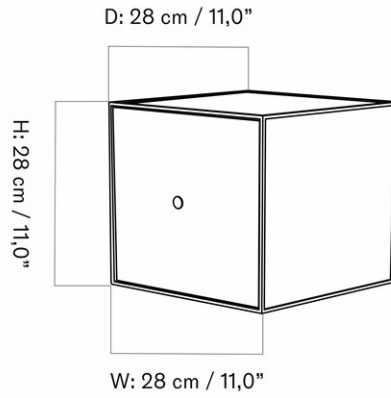

FRAME 28 W/DOOR
Designed by *Mogens Lassen*

MASTER SKU	BL39001PIM
PRODUCTION TIME	2 WEEKS
COLLI	1
DIMENSIONS	H: 28 cm W: 28 cm D: 28 cm

CARE INSTRUCTIONS	Discover our product care guide for comprehensive care instructions. Download
DESCRIPTION	Find more information in the dedicated product fact sheet for this product.