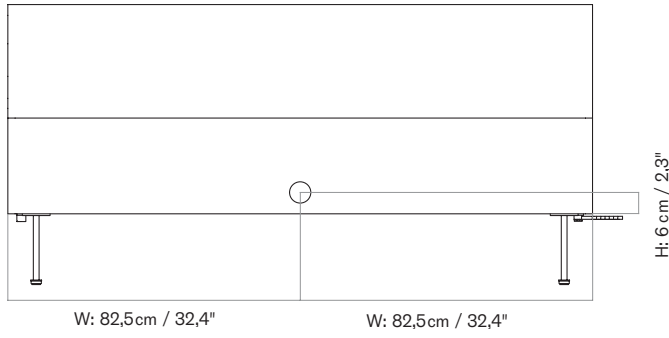

POWER OUTLET
FOR EAVE DINING SOFA

165