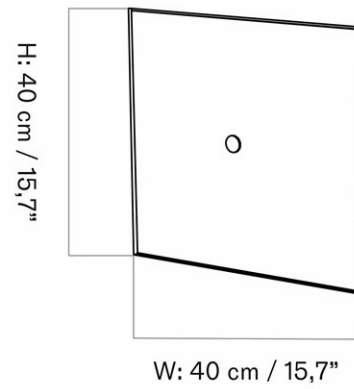

DOOR FOR FRAME 42
Designed by *Mogens Lassen*

MASTER SKU	BL39024PIM
PRODUCTION TIME	2-7 WEEKS
COLLI	1
DIMENSIONS	H: 40 cm W: 40 cm D: 1 cm

CARE INSTRUCTIONS	Discover our product care guide for comprehensive care instructions. Download
DESCRIPTION	Find more information in the dedicated product fact sheet for this product.