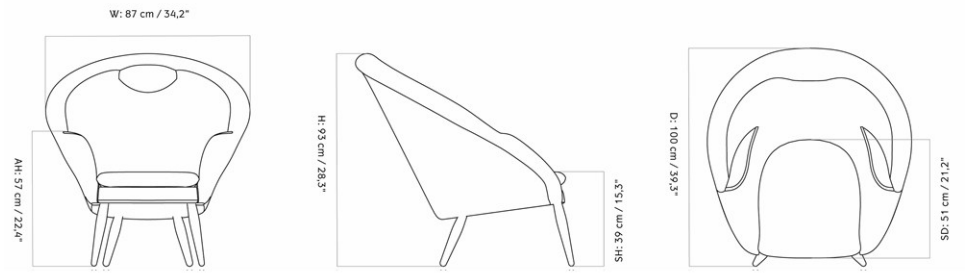

ODA LOUNGE CHAIR, WALNUT BASE
Designed by *Arnold Madsen*

MASTER SKU	1213000PIM	CARE INSTRUCTIONS	Discover our product care guide for comprehensive care instructions.
PRODUCTION TIME	6 WEEKS		
COLLI	1		Download
DIMENSIONS	H: 93 cm W: 87 cm D: 100 cm SH: 39 cm SD: 54 cm AH: 57 cm	DESCRIPTION	Find more information in the dedicated product fact sheet for this product.

SPEC OPTIONS

MASTER SKU	VARIANT	PRODUCTION TIME	EXCL. VAT SEK
1213000PIM	Price Category - PC0T	6 WEEKS	40.556,00
1213000PIM	Price Category - PC1T	6 WEEKS	42.396,00
1213000PIM	Price Category - PC2T <i>Hallingdal 65, Kvadrat / Moss, Sahco, Kvadrat / Savanna, Kvadrat</i>	6 WEEKS	44.316,00
1213000PIM	Price Category - PC3T <i>Arctic, Jab / Safire, Sahco, Kvadrat / Vidar 4, Kvadrat / Zero, Sahco, Kvadrat</i>	6 WEEKS	46.316,00
1213000PIM	Price Category - PC4T <i>Lupo, Dedar</i>	6 WEEKS	48.876,00