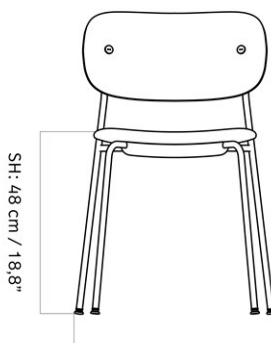

CO DINING CHAIR, CHROME BASE, UPHOLSTERED SEAT AND BACK

Designed by *Norm Architects*

SH: 48 cm / 18,8"

W: 52 cm / 20,5"

SD: 40 cm / 15,7"