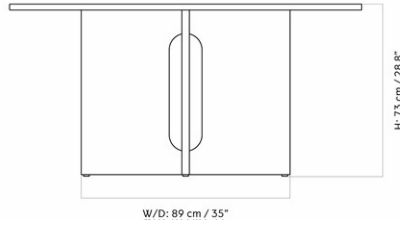

ANDROGYNE DINING TABLE ROUND, Ø150 CM / 59"
 Designed by *Danielle Siggerud*

MASTER SKU
 COLLI
 DIMENSIONS

1183001PIM
 1
 H: 73 cm W: 150 cm
 D: 150 cm
 Ø: 150, cm

CARE INSTRUCTIONS

Discover our product care guide for comprehensive care instructions.