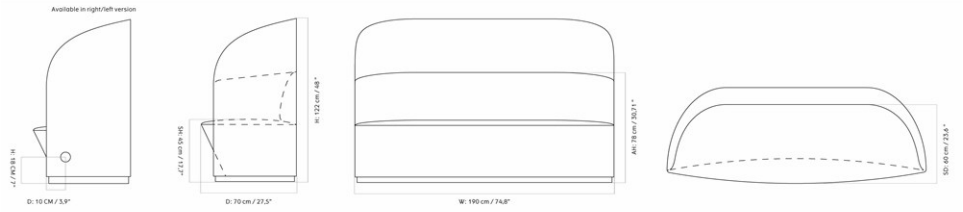

TEAROOM SOFA, HIGH BACK, W/POWER OUTLET

Designed by *Nick Ross*

MASTER SKU	9607200PIM	CARE INSTRUCTIONS	Discover our product care guide for comprehensive care instructions.
PRODUCTION TIME	6 WEEKS		Download
COLLI	1		Find more information in the dedicated product fact sheet for this product.
DIMENSIONS	H: 122 cm D: 70 cm SH: 45 cm AH: 78 cm	W: 190 cm SD: 60 cm	DESCRIPTION

SPEC OPTIONS

MASTER SKU	VARIANT	PRODUCTION TIME	EXCL. VAT SEK
9607200PIM	Price Category - PC0T <i>Audo Bouclé, Audó</i>	6 WEEKS	40.796,00
9607200PIM	Price Category - PC1T <i>Barnum Bouclé, Audó / Champion, JAB / Illusion, Nevotex / Hot Madison, JAB / Maple, Kvadrat / Remix, Kvadrat / Re-wool, Kvadrat</i>	6 WEEKS	46.396,00
9607200PIM	Price Category - PC2T <i>Canvas 2, Kvadrat / Clay, Sahco, Kvadrat / Fiord, Kvadrat / Hallingdal 65, Kvadrat / Moss, Sahco, Kvadrat / Reflect, Kvadrat / Savanna, Kvadrat / Steelcut Trio 3, Kvadrat</i>	6 WEEKS	52.156,00
9607200PIM	Price Category - PC3T <i>Arctic, Jab / Safire, Sahco, Kvadrat / Vidar 4, Kvadrat / Zero, Sahco, Kvadrat</i>	6 WEEKS	57.916,00
9607200PIM	Price Category - PC4T <i>Grand Mohair, Danish Art Weaving / Lupo, Dedar</i>	6 WEEKS	62.076,00