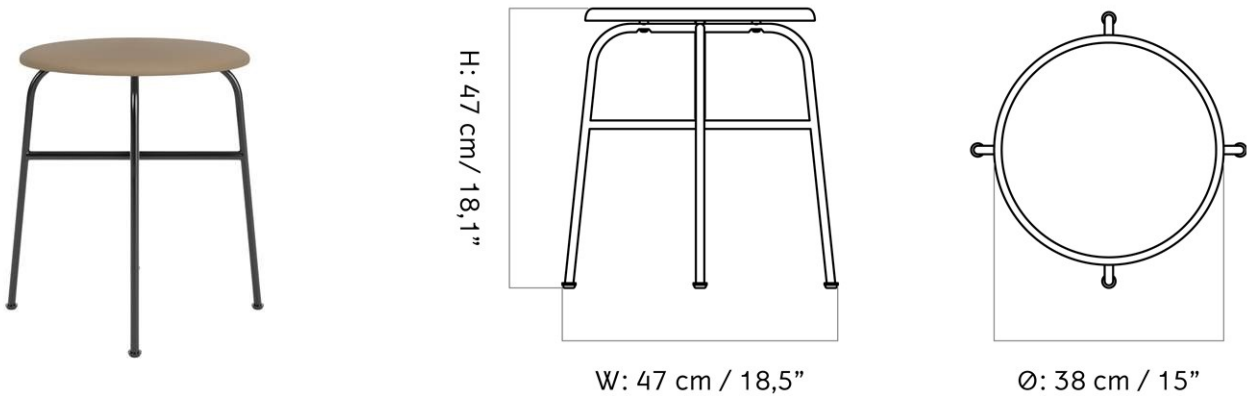

AFTERROOM STOOL, UPHOLSTERED SEAT

Designed by *Afterroom*

MASTER SKU	8480000PIM
PRODUCTION TIME	5 WEEKS
COLLI	1
DIMENSIONS	H: 47 cm Ø: 45.4, cm SH: 47 cm SD: 38 cm

CARE INSTRUCTIONS

Discover our product care guide for comprehensive care instructions.