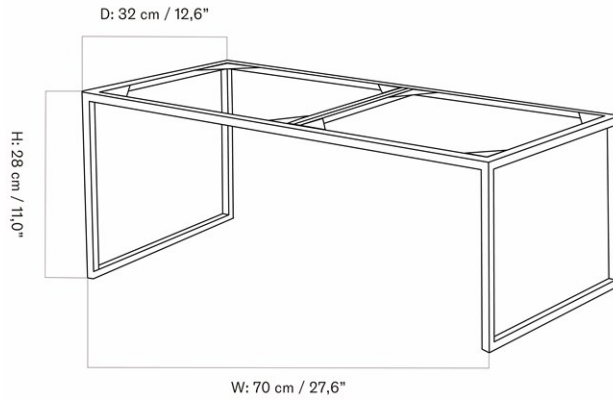

DOUBLE BASE FOR FRAME 35 & 70, H28 CM / 11"

Designed by *Mogens Lassen*

MASTER SKU	BL39031PIM
PRODUCTION TIME	2 WEEKS
COLLI	1
DIMENSIONS	H: 28 cm W: 70 cm D: 32 cm

CARE INSTRUCTIONS

Discover our product care guide for comprehensive care instructions.

DESCRIPTION

[Download](#)
Find more information in the dedicated product fact sheet for this product.