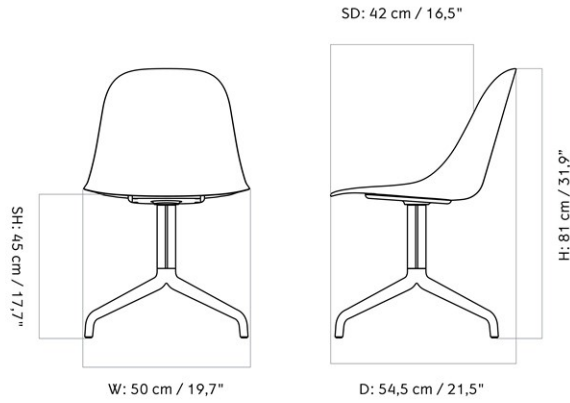

HABOUR SIDE DINING CHAIR, STAR BASE W/RETURN, PLASTIC SHELL

Designed by *Norm Architects*

MASTER SKU	9397939PIM
PRODUCTION TIME	2-6 WEEKS
COLLI	1
DIMENSIONS	H: 81 cm W: 50 cm D: 54.5 cm SH: 45 cm SD: 42 cm

CARE INSTRUCTIONS

Discover our product care guide for comprehensive care instructions.

[Download](#)

Find more information in the dedicated product fact sheet for this product.

DESCRIPTION

SPEC OPTIONS

MASTER SKU	VARIANT	PRODUCTION TIME	EXCL. VAT SEK
9397939PIM	Dependent On Selected Variant - Dependent On Selected Variant	2 WEEKS	6.476,00

QUICK SHIP

SKU	VARIANT	PRODUCTION TIME	EXCL. VAT SEK
9397939-0000ZZZZ	Black - Black, 9011	2 WEEKS	6.476,00
9397939-0001ZZZZ	Black - Burned red, 8015	6 WEEKS	6.476,00
9397939-0002ZZZZ	Black - Khaki, 1011	2 WEEKS	6.476,00
9397939-0003ZZZZ	Black - Light Grey, 9002	2 WEEKS	6.476,00
9397939-0004ZZZZ	Black - Olive, 7002	2 WEEKS	6.476,00
9397939-0005ZZZZ	Black - White, 9016	2 WEEKS	6.476,00
9397939-0200ZZZZ	Polished aluminium - Black, 9011	2 WEEKS	6.476,00
9397939-0201ZZZZ	Polished aluminium - Burned red, 8015	6 WEEKS	6.476,00
9397939-0202ZZZZ	Polished aluminium - Khaki, 1011	2 WEEKS	6.476,00
9397939-0203ZZZZ	Polished aluminium - Light Grey, 9002	2 WEEKS	6.476,00