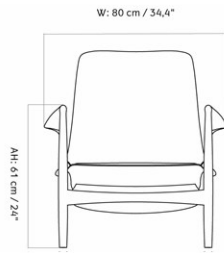

THE SEAL LOUNGE CHAIR, WALNUT BASE, HIGH BACK
Designed by *Ib Kofod-Larsen Design*

MASTER SKU	1224000PIM	CARE INSTRUCTIONS	Discover our product care guide for comprehensive care instructions.
PRODUCTION TIME	6 WEEKS		Download
COLLI	1	DESCRIPTION	Find more information in the dedicated product fact sheet for this product.
DIMENSIONS	H: 92 cm W: 80 cm D: 82 cm SH: 40 cm SD: 53 cm AH: 61 cm		

SPEC OPTIONS

MASTER SKU	VARIANT	PRODUCTION TIME	EXCL. VAT SEK
1224000PIM	Price Category - PC0T <i>Audo Bouclé, Audø</i>	6 WEEKS	50.716,00
1224000PIM	Price Category - PC1T <i>Barnum Bouclé, Audø / Champion, JAB / Illusion, Nevotex / Hot Madison, JAB / Remix, Kvadrat / Re-wool, Kvadrat</i>	6 WEEKS	52.556,00
1224000PIM	Price Category - PC2T <i>Canvas 2, Kvadrat / Clay, Sahco, Kvadrat / Fiord, Kvadrat / Hallingdal 65, Kvadrat / Moss, Sahco, Kvadrat / Reflect, Kvadrat / Savanna, Kvadrat / Steelcut Trio 3, Kvadrat</i>	6 WEEKS	54.636,00
1224000PIM	Price Category - PC3T <i>Arctic, Jab / Safire, Sahco, Kvadrat / Vidar 4, Kvadrat / Zero, Sahco, Kvadrat</i>	6 WEEKS	56.716,00
1224000PIM	Price Category - PC1L <i>Dakar, Nevotex / Envy, Sørensen / Ultra, Sørensen</i>	6 WEEKS	57.916,00
1224000PIM	Price Category - PC4T <i>Grand Mohair, Danish Art Weaving / Lupo, Dedar</i>	6 WEEKS	59.436,00
1224000PIM	Price Category - PC2L <i>Dunes, Sørensen / Nuance, Sørensen</i>	6 WEEKS	59.996,00
1224000PIM	Price Category - PC3L	6 WEEKS	62.076,00
1224000PIM	Price Category - PC4L	6 WEEKS	64.796,00