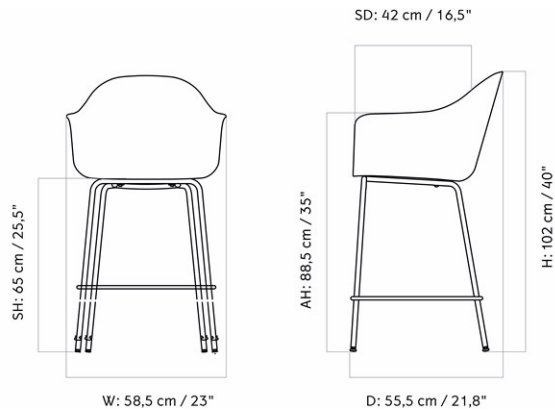

HARBOUR COUNTER CHAIR, PLASTIC SHELL

Designed by *Norm Architects*

MASTER SKU	9343100PIM
PRODUCTION TIME	2 WEEKS
COLLI	1
DIMENSIONS	H: 102 cm W: 58.5 cm
	D: 55.5 cm
	SH: 65 cm SD: 42 cm
	AH: 88.5 cm

CARE INSTRUCTIONS