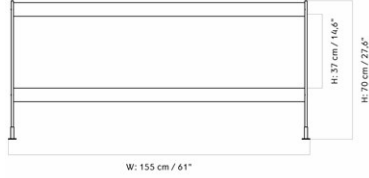

ZET STORAGE SYSTEM, H70 / 27"
Designed by *Kaschkasch*

MASTER SKU 7300000PIM
COLLI 1
DIMENSIONS H: 70 cm D: 40 cm

CARE INSTRUCTIONS

Discover our product care guide for comprehensive care instructions.

DESCRIPTION

[Download](#)

Find more information in the dedicated product fact sheet for this product.

STOCK OPTION

SKU	VARIANT	EXCL. VAT SEK
7355539	Black Steel Base - Black Oak Shelf - H70 cm	8.388,00
7355849	Black Steel Base - Dark Stained Oak Shelf - H70 cm	8.388,00
7355039	Black Steel Base - Natural Oak Shelf - H70 cm	8.388,00