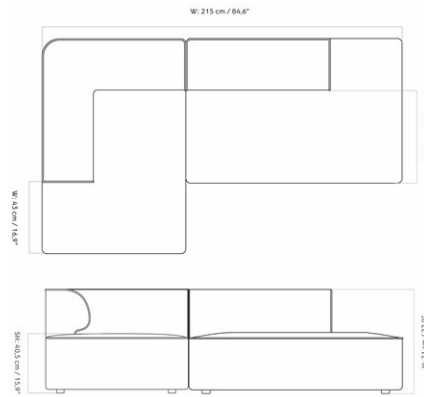

EAVE MODULAR SOFA 86, 2 SEATER, CONFIGURATION 7

Designed by *Norm Architects*

MASTER SKU	9986420PIM
PRODUCTION TIME	7 WEEKS
COLLI	1
DIMENSIONS	H: 71 cm W: 215 cm D: 129 cm SH: 40.5 cm SD: 56 cm AH: 70 cm

CARE INSTRUCTIONS

Discover our product care guide for comprehensive care instructions.

[Download](#)

DESCRIPTION

Find more information in the dedicated product fact sheet for this product.

SPEC OPTIONS

MASTER SKU	VARIANT	PRODUCTION TIME	EXCL. VAT SEK
9986420PIM	Price Category - PC0T <i>Audo Bouclé, Audø</i>	7 WEEKS	33.596,00
9986420PIM	Price Category - PC1T <i>Barnum Bouclé, Audø / Champion, JAB / Illusion, Nevotex / Hot Madison, JAB / Maple, Kvadrat / Remix, Kvadrat / Re-wool, Kvadrat</i>	7 WEEKS	37.996,00
9986420PIM	Price Category - PC2T <i>Canvas 2, Kvadrat / Clay, Sahco, Kvadrat / Fiord, Kvadrat / Hallingdal 65, Kvadrat / Moss, Sahco, Kvadrat / Reflect, Kvadrat / Savanna, Kvadrat / Steelcut Trio 3, Kvadrat</i>	7 WEEKS	43.116,00
9986420PIM	Price Category - PC3T <i>Arctic, Jab / Safire, Sahco, Kvadrat / Vidar 4, Kvadrat / Zero, Sahco, Kvadrat</i>	7 WEEKS	48.236,00
9986420PIM	Price Category - PC4T <i>Lupo, Dedar</i>	7 WEEKS	53.436,00