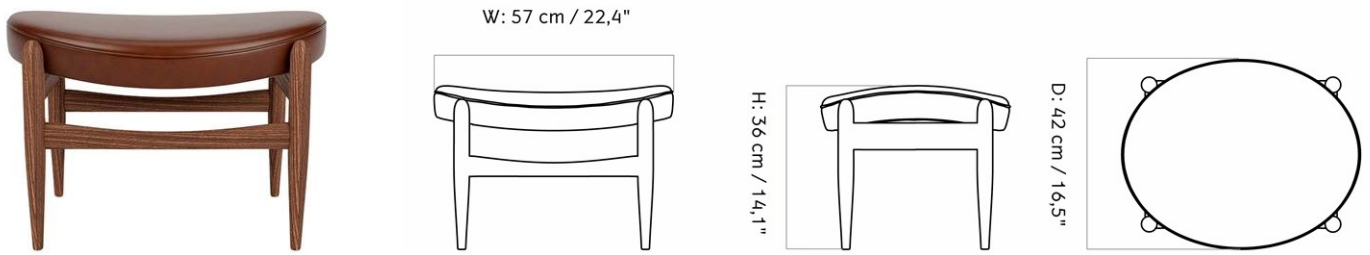

ELIZABETH OTTOMAN, WALNUT BASE
Designed by *Ib Kofod-Larsen Design*

MASTER SKU	1211000PIM	CARE INSTRUCTIONS	Discover our product care guide for comprehensive care instructions.
PRODUCTION TIME	6 WEEKS		Download
COLLI	1		Find more information in the dedicated product fact sheet for this product.
DIMENSIONS	H: 36 cm W: 57 cm	DESCRIPTION	
	D: 42 cm		

SPEC OPTIONS

MASTER SKU	VARIANT	PRODUCTION TIME	EXCL. VAT SEK
1211000PIM	Price Category - PC0T <i>Audo Bouclé, Audó</i>	6 WEEKS	7.676,00
1211000PIM	Price Category - PC1T <i>Barnum Bouclé, Audó / Champion, JAB / Illusion, Nevotex / Hot Madison, JAB / Remix, Kvadrat / Re-wool, Kvadrat</i>	6 WEEKS	9.676,00
1211000PIM	Price Category - PC2T <i>Canvas 2, Kvadrat / Clay, Sahco, Kvadrat / Fiord, Kvadrat / Hallingdal 65, Kvadrat / Moss, Sahco, Kvadrat / Reflect, Kvadrat / Savanna, Kvadrat / Steelcut Trio 3, Kvadrat</i>	6 WEEKS	11.516,00
1211000PIM	Price Category - PC1L <i>Dakar, Nevotex / Envy, Sørensen / Ultra, Sørensen</i>	6 WEEKS	12.876,00
1211000PIM	Price Category - PC3T <i>Arctic, Jab / Safire, Sahco, Kvadrat / Vidar 4, Kvadrat / Zero, Sahco, Kvadrat</i>	6 WEEKS	13.436,00
1211000PIM	Price Category - PC2L <i>Dunes, Sørensen / Nuance, Sørensen</i>	6 WEEKS	14.796,00
1211000PIM	Price Category - PC4T <i>Grand Mohair, Danish Art Weaving / Lupo, Dedar</i>	6 WEEKS	16.076,00
1211000PIM	Price Category - PC3L	6 WEEKS	16.636,00
1211000PIM	Price Category - PC4L	6 WEEKS	19.196,00