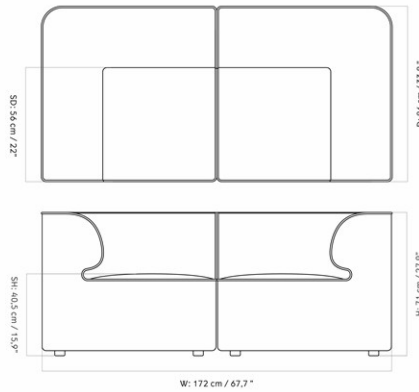

EAVE MODULAR SOFA 86, 2 SEATER, CONFIGURATION 1

Designed by *Norm Architects*

MASTER SKU	9975000PIM
PRODUCTION TIME	7 WEEKS
COLLI	1
DIMENSIONS	H: 71 cm W: 172 cm D: 86 cm SH: 40.5 cm SD: 56 cm AH: 70 cm

CARE INSTRUCTIONS

Discover our product care guide for comprehensive care instructions.

[Download](#)

DESCRIPTION

Find more information in the dedicated product fact sheet for this product.

SPEC OPTIONS

MASTER SKU	VARIANT	PRODUCTION TIME	EXCL. VAT SEK
9975000PIM	Price Category - PC0T <i>Audo Bouclé, Audø</i>	7 WEEKS	29.916,00
9975000PIM	Price Category - PC1T <i>Barnum Bouclé, Audø / Champion, JAB / Illusion, Nevotex / Hot Madison, JAB / Maple, Kvadrat / Remix, Kvadrat / Re-wool, Kvadrat</i>	7 WEEKS	34.556,00
9975000PIM	Price Category - PC2T <i>Canvas 2, Kvadrat / Clay, Sahco, Kvadrat / Fiord, Kvadrat / Hallingdal 65, Kvadrat / Moss, Sahco, Kvadrat / Reflect, Kvadrat / Savanna, Kvadrat / Steelcut Trio 3, Kvadrat</i>	7 WEEKS	43.356,00
9975000PIM	Price Category - PC3T <i>Arctic, Jab / Safire, Sahco, Kvadrat / Vidar 4, Kvadrat / Zero, Sahco, Kvadrat</i>	7 WEEKS	47.996,00
9975000PIM	Price Category - PC4T <i>Lupo, Dedar</i>	7 WEEKS	52.636,00