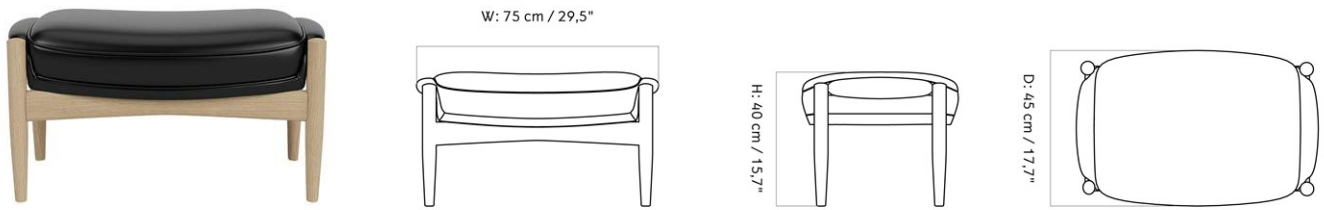

THE SEAL OTTOMAN, NATURAL OAK BASE

Designed by *Ib Kofod-Larsen Design*

MASTER SKU	1227000PIM	CARE INSTRUCTIONS	Discover our product care guide for comprehensive care instructions.
PRODUCTION TIME	6 WEEKS		Download
COLLI	1		Find more information in the dedicated product fact sheet for this product.
DIMENSIONS	H: 40 cm W: 47 cm	DESCRIPTION	
	D: 73 cm		

SPEC OPTIONS

MASTER SKU	VARIANT	PRODUCTION TIME	EXCL. VAT SEK
1227000PIM	Price Category - PC0T <i>Audo Bouclé, Audo</i>	6 WEEKS	7.436,00
1227000PIM	Price Category - PC1T <i>Barnum Bouclé, Audo / Champion, JAB / Illusion, Nevotex / Hot Madison, JAB / Remix, Kvadrat / Re-wool, Kvadrat</i>	6 WEEKS	9.436,00
1227000PIM	Price Category - PC2T <i>Canvas 2, Kvadrat / Clay, Sahco, Kvadrat / Fiord, Kvadrat / Hallingdal 65, Kvadrat / Moss, Sahco, Kvadrat / Reflect, Kvadrat / Savanna, Kvadrat / Steelcut Trio 3, Kvadrat</i>	6 WEEKS	11.356,00
1227000PIM	Price Category - PC1L <i>Dakar, Nevotex / Envy, Sørensen / Ultra, Sørensen</i>	6 WEEKS	12.156,00
1227000PIM	Price Category - PC3T <i>Arctic, Jab / Safire, Sahco, Kvadrat / Vidar 4, Kvadrat / Zero, Sahco, Kvadrat</i>	6 WEEKS	13.436,00
1227000PIM	Price Category - PC2L <i>Dunes, Sørensen / Nuance, Sørensen</i>	6 WEEKS	14.076,00
1227000PIM	Price Category - PC3L	6 WEEKS	16.156,00
1227000PIM	Price Category - PC4T <i>Grand Mohair, Danish Art Weaving / Lupo, Dedar</i>	6 WEEKS	16.156,00
1227000PIM	Price Category - PC4L	6 WEEKS	18.876,00