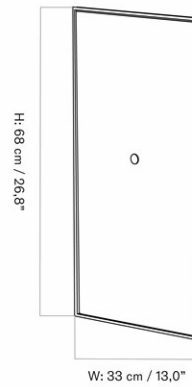

DOOR FOR FRAME 70
Designed by *Mogens Lassen*

MASTER SKU BL39026PIM
PRODUCTION TIME 2-7 WEEKS
COLLI 1
DIMENSIONS H: 68 cm W: 33 cm
D: 1 cm

CARE INSTRUCTIONS

Discover our product care guide for comprehensive care instructions.

DESCRIPTION

[Download](#)
Find more information in the dedicated product fact sheet for this product.