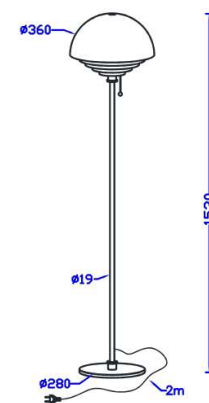

BELID LIGHTING GROUP.

herstal

Socket	E27
Class	KL II
IP Class	20
Max watt	60
Kelvin	-
Height	1500
Width	-
Length	-
Diameter	360
Lumen	-
Cable color	VIT
Cable lenght	2
Dimable	NEJ