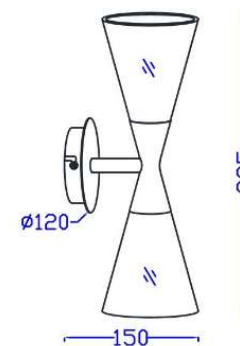

BELID LIGHTING GROUP.

herstal

Socket	E14
Class	KL II
IP Class	20
Max watt	25
Kelvin	-
Height	320
Width	-
Length	-
Diameter	105
Lumen	-
Cable color	SVART
Cable lenght	2
Dimable	JA