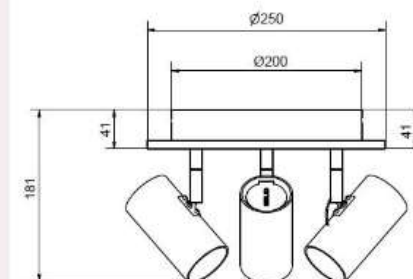

### Price SEK

2 879.00

2 879.00

143.00

BELID LIGHTING GROUP.

Socket	GU10
Class	KL II
IP Class	20
Max watt	8
Kelvin	-
Height	181
Width	-
Length	-
Diameter	250
Lumen	-
Cable color	-
Cable length	-
Dimable	JA