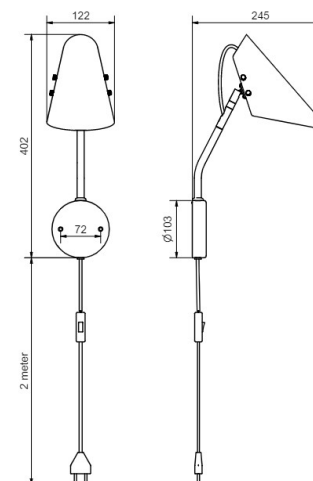

Socket	E27
Class	KL II
IP Class	20
Max watt	42
Kelvin	-
Height	402
Width	-
Length	-
Diameter	-
Lumen	-
Cable color	SVART
Cable length	2
Dimable	NEJ