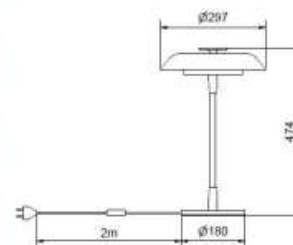

## Price SEK

4 839.00

4 999.00

126.00

BELID LIGHTING GROUP.

Article nr	4406524
Socket	G9
Class	KL II
IP Class	20
Max watt	5
Kelvin	-
Height	475
Width	-
Length	-
Diameter	300
Lumen	-
Cable color	SVART
Cable length	2
Dimable	NEJ
Light source included	No