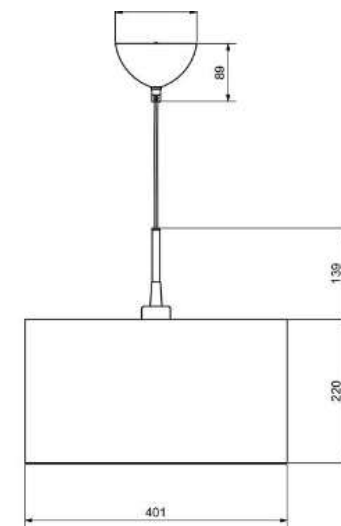

BELID LIGHTING GROUP.

740 Rust wool

741 Green wool

742 Gray wool

743 Blue wool

745 White wool

Socket	E27
Class	KL I
IP Class	20
Max watt	60
Kelvin	-
Height	220
Width	-
Length	-
Diameter	401
Lumen	-
Cable color	SVART
Cable length	3
Dimable	JA