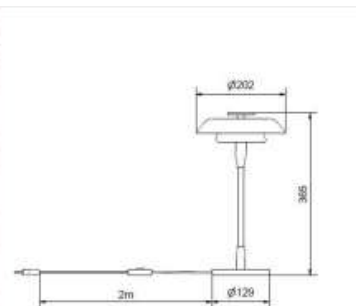

## Price SEK

3 999.00

4 159.00

126.00

BELID LIGHTING GROUP.

Article nr	4407524
Socket	G9
Class	KL II
IP Class	20
Max watt	5
Kelvin	-
Height	365
Width	-
Length	-
Diameter	200
Lumen	-
Cable color	SVART
Cable length	2
Dimable	NEJ
Light source included	No