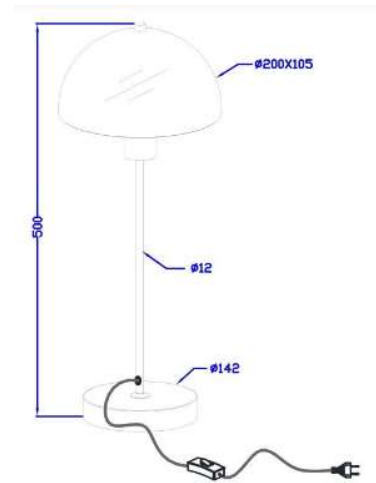

Socket	E14
Class	KL II
IP Class	20
Max watt	40
Kelvin	-
Height	500
Width	-
Length	-
Diameter	195
Lumen	-
Cable color	VIT
Cable lenght	2
Dimable	NEJ