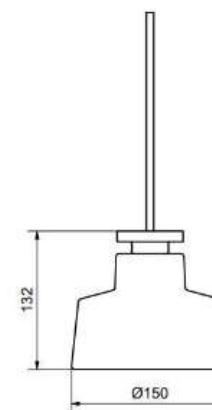

Street XS

- **Art.no**
- HB1686036 Vit
- HB1686007 Svart
- 0129-137-000 GU10 LED 4,9W 355lm dim

Price SEK

1 359.00

1 359.00

143.00

Socket	GU10
Class	KL II
IP Class	20
Max watt	-
Kelvin	-
Height	140
Width	-
Length	-
Diameter	150
Lumen	-
Cable color	VIT
Cable length	2.8
Dimable	JA

BELID LIGHTING GROUP.

herstal

44