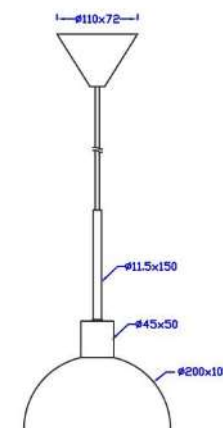

## Price SEK

- 799.00
- 799.00
- 799.00
- 54.00

Socket	E14
Class	KL II
IP Class	20
Max watt	40
Kelvin	-
Height	-
Width	-
Length	-
Diameter	200
Lumen	-
Cable color	VIT
Cable length	2.5
Dimable	JA

BELID LIGHTING GROUP.