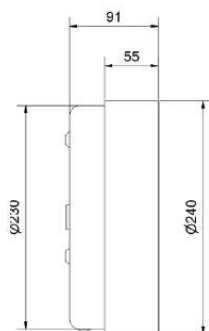

# RoomMate vägg utan sensor

- Art.no
- 54293676
- Integrerad LED

RoomMate Väg Offwhite Ø240

Price SEK

2 440.00

BELID LIGHTING GROUP.