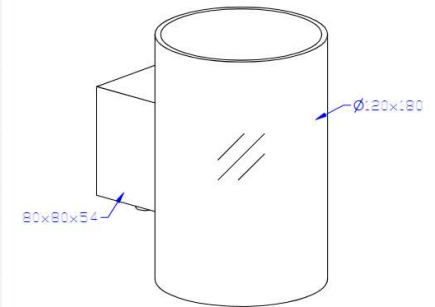

Socket	E14
Class	KL II
IP Class	20
Max watt	40
Kelvin	-
Height	180
Width	-
Length	-
Diameter	120
Lumen	-
Cable color	VIT
Cable lenght	2
Dimable	NEJ