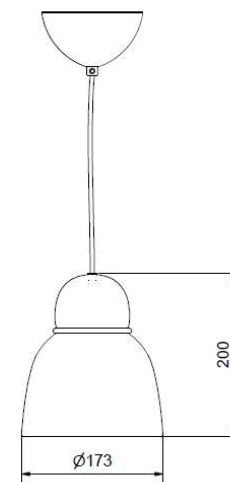

Dimbar	
Socket	
Max watt	
Driftspänning (V)	
Skyddsklass	
Ljuskälla ingår	
Sladdlängd (m)	
Diameter (mm)	
Höjd (mm)	
Max pendlingslängd (m)	

Ja
E14
10
230
KI II
Nej
3,00
173
200
3,00