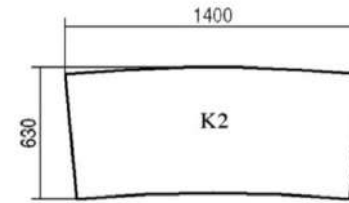

FANTASTIC MULTI-FUNCTION 1400x630

Art.nr	Benämning	Mått	Höjd	Yta	Kant	Stativ	Fot	Pris
FTK2IS	Fantastic Multi-Function	1400x630	720	Fenix svart	ABS	Vit	Krom	10 743
FTK2DS	Fantastic Multi-Function	1400x630	720	Desktop	ABS	Vit	Krom	10 743
FTK2HS	Fantastic Multi-Function	1400x630	720	HPL svart	ABS	Vit	Krom	7 957
FTK2HV	Fantastic Multi-Function	1400x630	720	HPL vit	ABS	Vit	Krom	7 957
FTK2HG	Fantastic Multi-Function	1400x630	720	HPL Folkstone	ABS	Vit	Krom	7 957
FTK2F	Fantastic Multi-Function	1400x630	720	Fanér	Fanér	Vit	Krom	7 108

FANTASTIC MULTI-FUNCTION 1394x719

Art.nr	Benämning	Mått	Höjd	Yta	Kant	Stativ	Fot	Pris
FTK2-4IS	Fantastic Multi-Function	1394x719	720	Fenix svart	ABS	Vit	Krom	10 818
FTK2-4DS	Fantastic Multi-Function	1394x719	720	Desktop	ABS	Vit	Krom	10 818
FTK2-4HS	Fantastic Multi-Function	1394x719	720	HPL svart	ABS	Vit	Krom	8 014
FTK2-4HV	Fantastic Multi-Function	1394x719	720	HPL vit	ABS	Vit	Krom	8 014
FTK2-4HG	Fantastic Multi-Function	1394x719	720	HPL Folkstone	ABS	Vit	Krom	8 014
FTK2-4F	Fantastic Multi-Function	1394x719	720	Fanér	Fanér	Vit	Krom	7 108