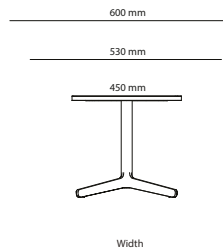

## Options

Cable Management	Price
Cutout for Bi-Box Large	183 kr
Cutout for Powerbox, Bi-Box Small (F)	183 kr
Cutout for Bi-Box Large, 2 pcs	366 kr
Cutout for Powerbox, Bi-Box Small, 2 pcs	366 kr
Cable door Feather	3 625 kr
Cable door Feather, 2 pcs	7 250 kr
Color of Stand	
Misty grey	1 136 kr
Dark Chocolate	1 136 kr
Chrome stand, mid section 1800 mm	2 346 kr
Chrome stand, 2100x1100	3 008 kr
Chrome stand, 2400x1100	3 179 kr
Chrome stand, 3200x1100	4 934 kr
Chrome stand, 2800x1100	4 934 kr
Chrome stand, 3800x1100	5 232 kr
Chrome stand, 4200x1100	5 530 kr

# Feather Table

Length Height

Width

Square/Rectangle

Diameter Height

Round

Length Height

Width

With round corners

Length Width