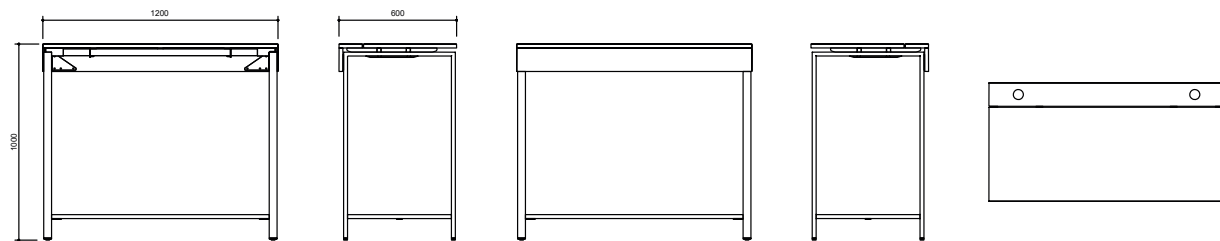

Color & Trim

Table Top	
HPL Price Group 1	White Light grey Dark grey
HPL Price Group 2	Black anti fingerprint Beech Birch Oak Oak white glazed Ash white glazed Black stained
Desktop	
	Pebble 4175 Nero 4023 Mushroom 4176 Pewter 4155 Charcoal 4166 Smokey blue 4179 Mauve 4172 Ash 4132 Conifer 4174 Burgundy 4154
Veneer	
	Birch Oak
Stained Veneer	
	Oak white glazed Ash white glazed Dark brown stained Black stained
Legs/Frame	
Price Group 1	White lacquer Black lacquer Silver lacquer*
Price Group 2	Chrome lacquer* Dark Chocolate Misty Grey Fern Green* Vermilion Red* Coastal Blue*

Neat Hi

*Not available as standard order for Neat HiLo.

All other materials and colors are offered as a custom order.