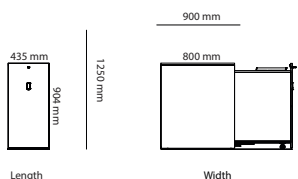

Tower

SURFACE LAYER/COLOUR

Lacquer	Laminate	Veneer	Stained Veneer
White S 0500-N	White	Birch	White Ash
Black S 9000-N	Light grey	Oak	
	Dark grey		
White S 0500-N	White	Birch	White Ash
Light grey S 2500-N	Light grey	Oak	
Dark grey S 7000-N	Dark grey		
Black S 9000-N			
Sandy grey S 2005-Y50R			
Fern green S 7010-G30Y			
Bay leave S 4020-G30Y			
Petroleum S 7020-B10G			

All other materials and colors are offered separately