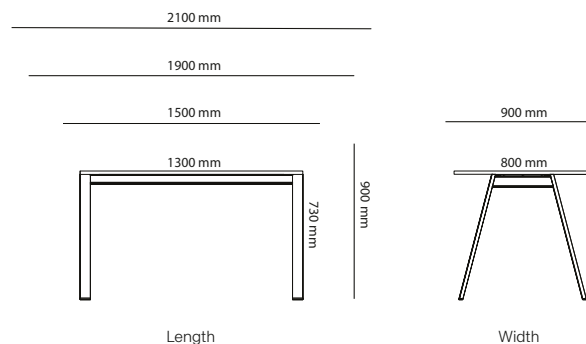

Piece Light

Laminate	Desktop	HPL	Veneer	Stained Veneer
White	Beige	White	Birch	White Ash
Light grey	Light grey	Light grey	Oak	Black
Dark grey	Black	Dark grey		Black

All other materials and colors are offered separately