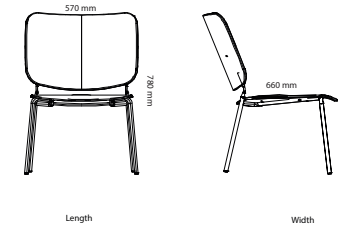

Feather lounge (Price quoted on request)