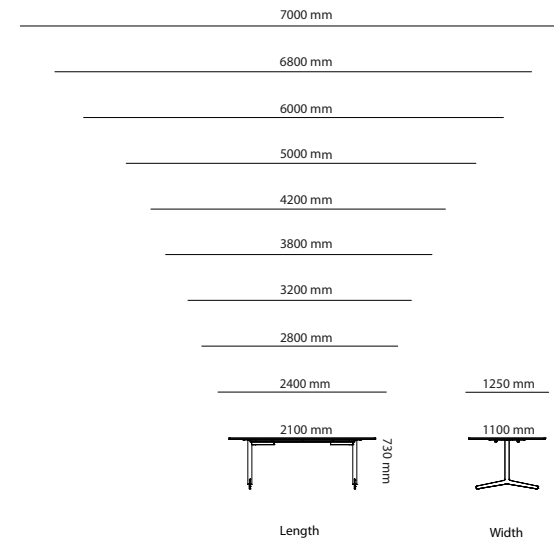

With round corner

SURFACE LAYER/COLOUR

Desktop	HPL	Veneer (Up to 1100 mm width)	Stained Veneer (Up to 1100 mm width)
	White		
Beige	Light grey		
Light grey	Dark grey	Birch	White Ash
Black	Black	Oak	Black
All other materials and colors are offered separately