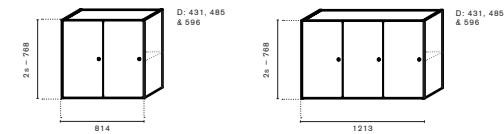

Personal lockers – High

2S