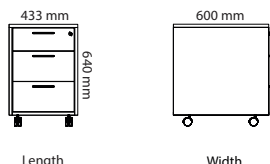

Pedestals

SURFACE LAYER/COLOUR

Lacquer	Laminate	Veneer	Stained Veneer
White S 0500-N	White	Birch	White Ash
Black S 9000-N	Light grey	Oak	
	Dark grey		
White S 0500-N	White	Birch	White Ash
Light grey S 2500-N	Light grey	Oak	
Dark grey S 7000-N	Dark grey		
Black S 9000-N			
Sandy grey S 2005-Y50R			
Fern green S 7010-G30Y			
Bay leave S 4020-G30Y			
Petroleum S 7020-B10G			

All other materials and colors are offered separately