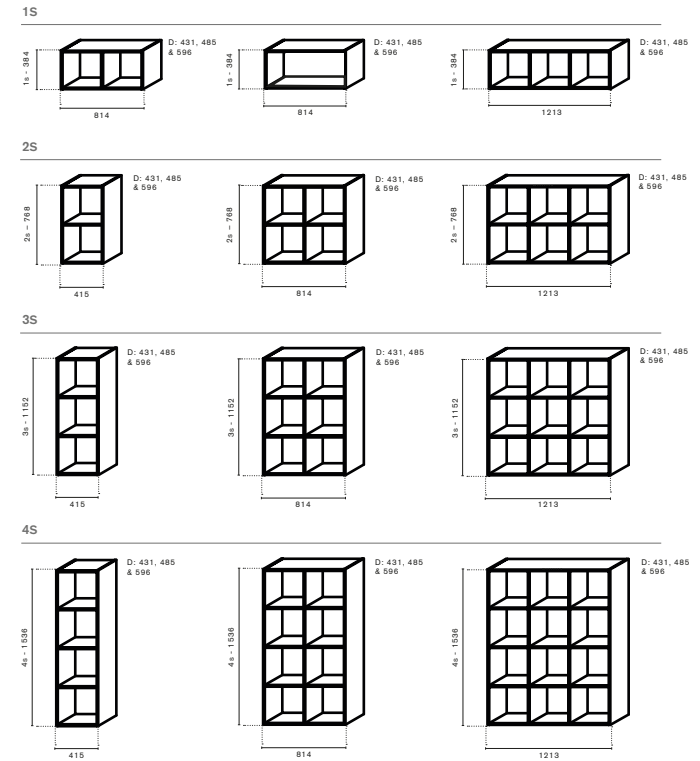

Color & Trim

	Laminate	Veneer	Lacquer	HPL – Crest top recycling unit
Price Group 1	White Light Grey Dark Grey	Birch, Natural Oak, Natural	White Light Grey Dark Grey	White Light Grey Dark Grey Black
Price Group 2	Birch Oak Oak White Glazed Ash White Glazed Black Stained	Oak, White Glazed Ash, White Glazed Black Stained		

All other materials and colors are offered as a custom order.

Open