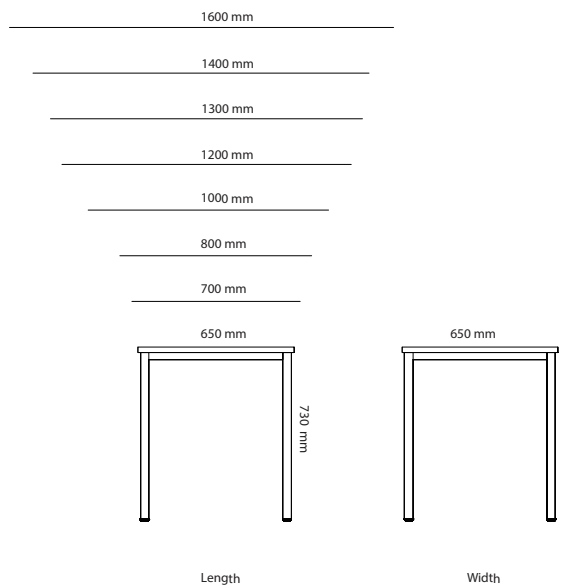

Table

Trapezium table

SURFACE LAYER/COLOUR

Desktop	Laminate	Veneer
Beige	White	Birch
Light grey	Light grey	
Black	Dark grey	

All other materials and colors are offered separately