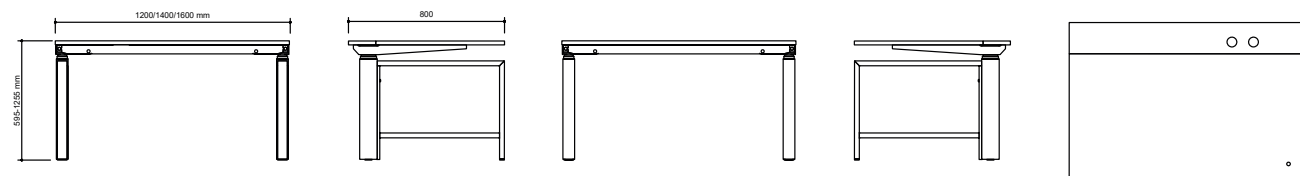

Neat HiLo

*Not available as standard order for Neat HiLo.

All other materials and colors are offered as a custom order.