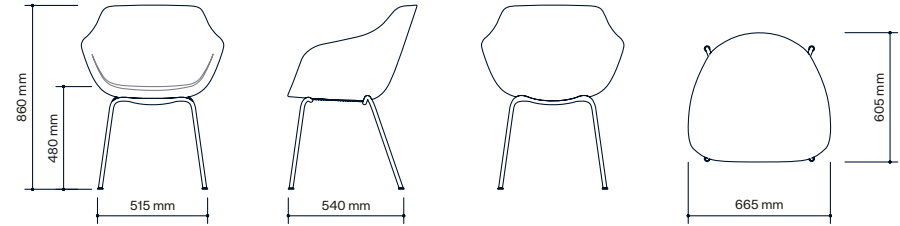

Eski Chair

Color & Trim

	Fabrics	Powder Coating
Price Group 1	Event Era	White Silver Black
Price Group 2	Quest Select Sumi Ally Hello Cura Grain Reflect	Chrome Lacquer Misty Grey Dark Chocolate Fern Green Coastal Blue Vermilion Red
Price Group 3	Main Line Flax Re-Wool Remix 3 Node Capture Moore Acton Hestan Auckland Foster	
Price Group 4	Ritz Hallingdal 65 Steelcut Trio 3 Divina MD Debut Rami Wolin	
Leather	Elmosoft Leather	

All other materials and colors are offered as a custom order.

Eski Chair 4-leg