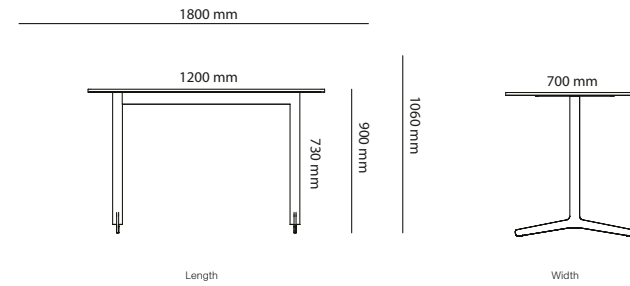

## Options

Cable Management	Price
Cutout for Bi-Box Large	183 kr
Cutout for Powerbox, Bi-Box Small (F)	183 kr
Cutout for Bi-Box Large, 2 pcs	366 kr
Cutout for Powerbox, Bi-Box Small, 2 pcs	366 kr
Cable door Feather	3 625 kr
Cable door Feather, 2 pcs	7 250 kr
Color of Stand	
Misty grey	1 136 kr
Dark Chocolate	1 136 kr
Chrome stand, mid section 1800 mm	2 346 kr
Chrome stand, 2100x1100	3 008 kr
Chrome stand, 2400x1100	3 179 kr
Chrome stand, 3200x1100	4 934 kr
Chrome stand, 2800x1100	4 934 kr
Chrome stand, 3800x1100	5 232 kr
Chrome stand, 4200x1100	5 530 kr

# Feather Table

Length Height

Width

Square/Rectangle

Diameter Height

Round

Length Height

Width

With round corners

Length Width