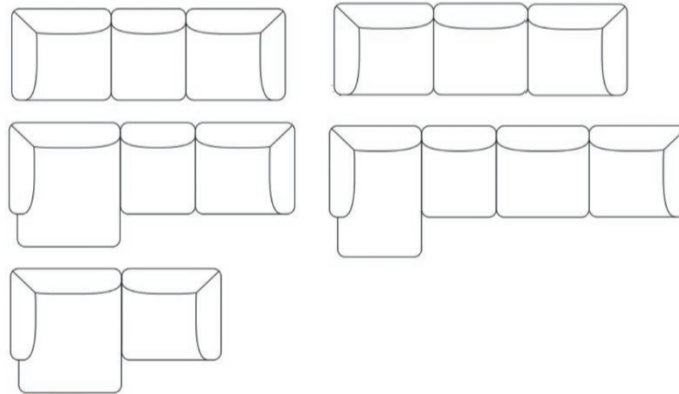

C.O.M.	Cat A	Cat B	Cat C	Cat D	Cat E	Cat F	Cat G	Cat H	Cat I	Cat J	Sevilla	Vintage	Elmosoft/ Elmotique/ Elmovintage	Dunes/ Spectrum
1,5-seat with armrest + 1-seat without armrest + 1,5-seat with armrest														
59665	59665	62230	65165	69205	76105	80180	85630	94120	101840	126025	104800	122265	132520	170675
1,5-seat with armrest + 1,5-seat without armrest + 1,5-seat with armrest														
60210	60210	62775	65715	69750	76650	80725	86175	94670	102385	126570	106510	124035	134380	172675
Chaise lounge large + 1-seat without armrest + 1,5-seat with armrest														
65045	65045	67755	70860	75125	82415	86720	92480	101455	109610	135165	111915	129845	140435	179615
Chaise lounge small + 1-seat without armrest + 1,5-seat without armrest + 1,5-seat with armrest														
81545	81545	84985	88920	94330	103570	109030	116335	127710	138050	170450	140615	163470	176195	225970
Chaise lounge large + 1,5-seat with armrest														
48605	48605	50590	52865	55985	61325	64475	68695	75265	81235	99945	84925	97990	106535	135260

Variant	Fabric Required 140/150 cm	Width cm	Depth cm	Height cm	Seat height cm	Seat depth cm	Armrest height cm	Volume (m³)
1,5-seat with armrest + 1-seat without armrest + 1,5-seat with armrest	15.9	268	90	73	41	60	73	1.98