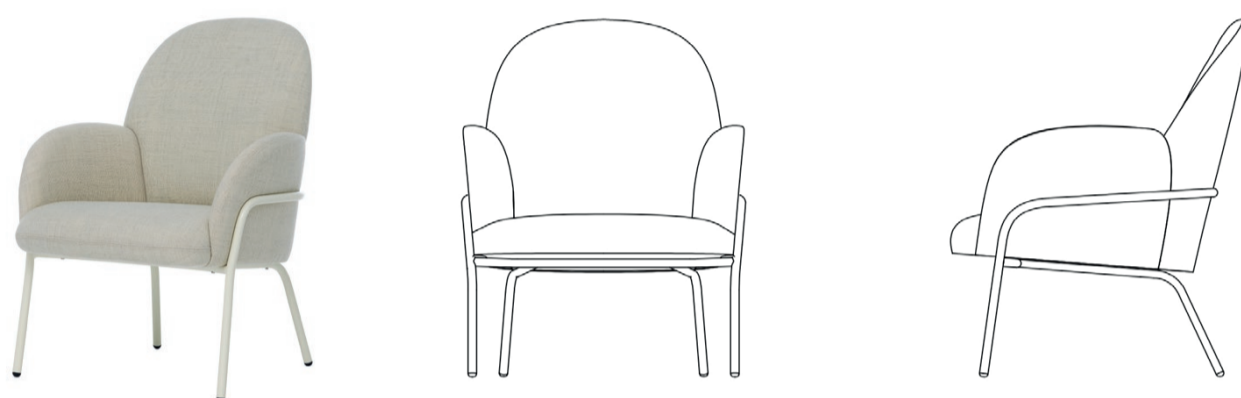

Variant	Fabric Required 140/150 cm	Width cm	Depth cm	Height cm	Seat height cm	Seat depth cm	Armrest height cm	Volume (m³)
1,5-seat with armrest + 1,5-seat without armrest + 1,5-seat with armrest	15.9	284	90	73	41	60	73	2.12
Chaise lounge large + 1-seat without armrest + 1,5-seat with armrest	16.8	261	127	73	41	60	73	2.33
Chaise lounge small + 1-seat without armrest + 1,5-seat without armrest + 1,5-seat with armrest	21.3	351	127	73	41	60	73	2.91
Chaise lounge large + 1,5-seat with armrest	12.3	199	120	73	41	60	73	1.81

Sling Armchair

Armchair in fabric/leather, with metal frame. Frame available in RAL 1013, 7021, 9005 and 9010. Designed with Note.

Price	C.O.M.	Cat A	Cat B	Cat C	Cat D	Cat E	Cat F	Cat G	Cat H	Cat I	Cat J	Sevilla	Vintage	Elmosoft/ Elmotique/ Elmovintage	Dunes/ Spectrum
Fabric/leather, with metal tube frame.															
	14715	14715	15155	15650	16340	17510	18200	19125	20570	21880	25985	18560	20880	21910	26905
Supplement other RAL classic color/pc, 1-4 pcs															
1310															
Supplement other RAL classic color/pc, 5-10 pcs															
1135															
Supplement other RAL classic color/pc >10 pcs															
Ask for quote															

Variant	Fabric Required 140/150 cm	Width cm	Depth cm	Height cm	Seat height cm	Seat depth cm	Armrest height cm	Volume (m³)
Fabric/leather, with metal tube frame.	2.7	67	75	89	43	52	61	0.54