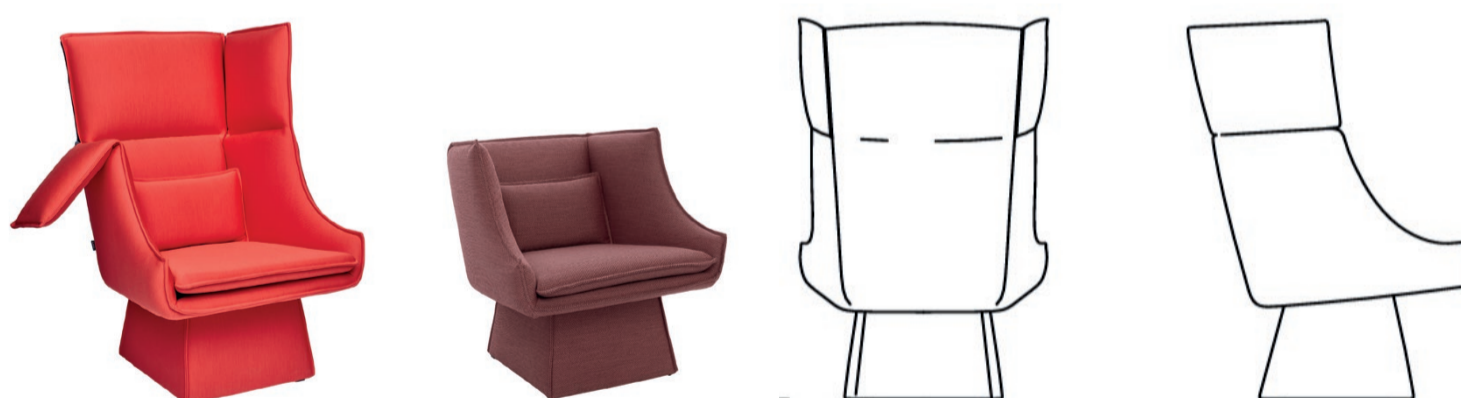

C.O.M.	Cat A	Cat B	Cat C	Cat D	Cat E	Cat F	Cat G	Cat H	Cat I	Cat J
Low										
16040	16040	16655	17355	18320	19970	20945	22250	24275	26120	31900
High										
20680	20680	21470	22375	23620	25745	27000	28680	31300	33680	41130

Variant	Fabric Required 140/150 cm	Width cm	Depth cm	Height cm	Seat height cm	Seat depth cm	Volume (m³)
Low	3.8	81	80	80	44	48	0.6
High	4.9	81	89	116	44	48	0.9