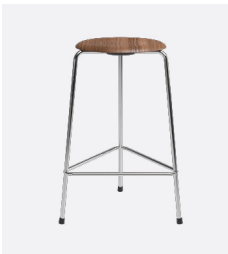

MATERIALS: Wild leather, chromed steel
COLOUR: Walnut
DIMENSIONS: Diameter 44 cm, height 65 cm
COLLI: 1
ITEM NO.: 840107

HIGH DOT™ COUNTER STOOL ARNE JACOBSEN

DESCRIPTION	EXCL. VAT	INCL. VAT
Counter Stool 3-Legs	3.599	4.499