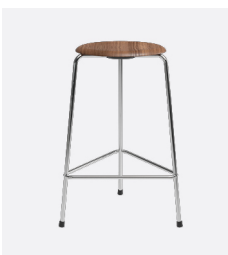

MATERIALS: Walnut veneer, chromed base
COLOUR: Walnut
DIMENSIONS: Diameter 34 cm, height 65 cm
COLLI: 1
ITEM NO.: 840133