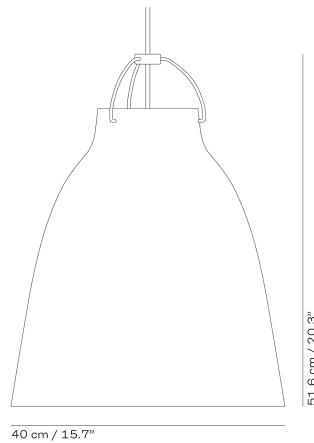

CARAVAGGIO™ MATT
CECILIE MANZ 2005

11.2023

The completely matt finish adds a rare depth and tangibility that imbues the Caravaggio™ pendant with a warm, cosy feel. The delicate black, white and grey tones are carefully balanced and interact elegantly with each other. The tones from 2018 have their roots in nature's earthy hues: Warm Silk, Archipelago Stone, Dark Sienna and Dark Ultramarine. The discreet tones are timeless and suit virtually all settings.

PENDANT

MODEL	COLOUR	CORD LGT. M	CORD SPECIFICATION	CANOPY COLOUR	PRODUCT CODE	EXCL. VAT	INCL. VAT
P1	White	3	White, textile	White	14031113	3.119	3.899
P1	Grey25	3	Grey25, textile	White	14033112	3.119	3.899
P1	Grey45	3	Grey45, textile	White	14035112	3.119	3.899
P1	Black	3	Grey45, textile	White	14037108	3.119	3.899
P1	Dark Ultramarine	3	Grey45, textile	White	74626103	3.119	3.899
P2	White	3	White, textile	White	14031213	4.319	5.399
P2	Grey25	3	Grey25, textile	White	14033212	4.319	5.399
P2	Grey45	3	Grey45, textile	White	14035212	4.319	5.399
P2	Black	3	Grey45, textile	White	14037208	4.319	5.399
P2	Dark Ultramarine	3	Grey45, textile	White	74626903	4.319	5.399
P3	White	6	White, textile	White	14032213	7.919	9.899
P3	Grey25	6	Grey25, textile	White	14034212	7.919	9.899
P3	Grey45	6	Grey45, textile	White	14036212	7.919	9.899
P3	Black	6	Grey45, textile	White	14038208	7.919	9.899
P3	Dark Ultramarine	6	Grey45, textile	White	74627703	7.919	9.899

DIFFUSER

MODEL	COLOUR	PRODUCT CODE	EXCL. VAT	INCL. VAT
P3	Opal	18173405	999	1.249

P3