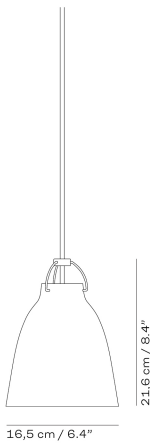

PENDANT

MODEL	COLOUR	CORD LGT. M	CORD SPECIFICATION	CANOPY COLOUR	PRODUCT CODE	EXCL. VAT	INCL. VAT
P1	White	3	White, textile	White	14031113	3.119	3.899
P1	Grey25	3	Grey25, textile	White	14033112	3.119	3.899
P1	Grey45	3	Grey45, textile	White	14035112	3.119	3.899
P1	Black	3	Grey45, textile	White	14037108	3.119	3.899
P1	Dark Ultramarine	3	Grey45, textile	White	74626103	3.119	3.899
P2	White	3	White, textile	White	14031213	4.319	5.399
P2	Grey25	3	Grey25, textile	White	14033212	4.319	5.399
P2	Grey45	3	Grey45, textile	White	14035212	4.319	5.399
P2	Black	3	Grey45, textile	White	14037208	4.319	5.399
P2	Dark Ultramarine	3	Grey45, textile	White	74626903	4.319	5.399
P3	White	6	White, textile	White	14032213	7.919	9.899
P3	Grey25	6	Grey25, textile	White	14034212	7.919	9.899
P3	Grey45	6	Grey45, textile	White	14036212	7.919	9.899
P3	Black	6	Grey45, textile	White	14038208	7.919	9.899
P3	Dark Ultramarine	6	Grey45, textile	White	74627703	7.919	9.899

DIFFUSER

MODEL	COLOUR	PRODUCT CODE	EXCL. VAT	INCL. VAT
P3	Opal	18173405	999	1.249

P1