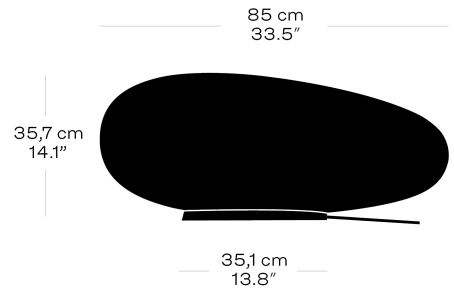

CANOPY

MODEL	COLOUR	PRODUCT CODE	EXCL. VAT	INCL. VAT
Adjustable canopy	White	18615605	2.639	3.299

PENDANT

ADJUSTABLE CANOPY

TABLE/FLOOR

CALABASH™ KOMPLOT DESIGN 2010

11.2023

Calabash™ is authentic craftsmanship from the core to the surface. The distinctive shape of the calabash pumpkin inspired the Danish design studio Komplot Design to create a vivid and sculptural design that stands out – with or without the light turned on. The Calabash™ pendant comes with a coloured aluminium shade in two sizes – P1 and P2.