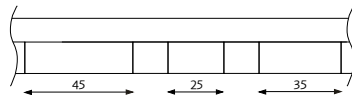

## Ribbpaneler

<b>2400 x 600 mm</b>	<b>Art.nr</b>	<b>1-39 paneler</b>	<b>40-199 paneler</b>	<b>200 + paneler</b>
Classic Oak Barcode, RS black	WR24000070G	1 894:-	1 768:-	1 642:-
Classic Oak Barcode, RS grey	WR24000071G	1 894:-	1 768:-	1 642:-
Classic Ash Barcode, RS black	WR24000072G	1 894:-	1 768:-	1 642:-
Classic Ash Barcode, RS grey	WR24000073G	1 894:-	1 768:-	1 642:-
Rustic Natural Oak Barcode, RS black	WR24000074G	1 894:-	1 768:-	1 642:-
Walnut Barcode, RS black	WR24000077G	2 174:-	2 028:-	1 884:-
Rustic Grey Oak Barcode, RS black	WR24000075G	2 540:-	2 394:-	2 256:-
Rustic Antique Oak Barcode, RS black	WR24000076G	2 540:-	2 394:-	2 256:-
Black Diamond Ash Barcode, RS black	WR24000078G	2 540:-	2 394:-	2 256:-
Rustic Smoked Oak Barcode, RS black	WR24000079G	2 540:-	2 394:-	2 256:-