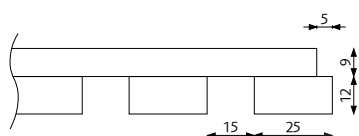

## Ribbpaneler

<b>2400 x 600 mm</b>	<b>Art.nr</b>	<b>1-39 paneler</b>	<b>40-199 paneler</b>	<b>200 + paneler</b>
Classic Oak, RS black	WR24000010G	1 628:-	1 538:-	1 448:-
Classic Oak, RS grey	WR24000015G	1 628:-	1 538:-	1 448:-
Rustic Natural Oak, RS black	WR24000011G	1 628:-	1 538:-	1 448:-
Classic Ash, RS black	WR24000021G	1 628:-	1 538:-	1 448:-
Classic Ash, RS grey	WR24000022G	1 628:-	1 538:-	1 448:-
Walnut, RS black	WR24000020G	1 862:-	1 754:-	1 644:-
Rustic Smoked Oak, RS black	WR24000014G	2 214:-	2 084:-	1 952:-
Rustic Antique Oak, RS black	WR24000012G	2 214:-	2 084:-	1 952:-
Rustic Grey Oak, RS black	WR24000013G	2 214:-	2 084:-	1 952:-
Black Diamond Ash, RS black	WR24000023G	2 214:-	2 084:-	1 952:-