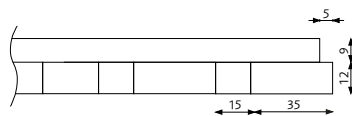

## Ribbpaneler

<b>2400 x 600 mm</b>	<b>Art.nr</b>	<b>1-39 paneler</b>	<b>40-199 paneler</b>	<b>200 + paneler</b>
Classic Oak Barcode, RS black	WR24000070G	1 894:-	1 768:-	1 642:-
Classic Oak Barcode, RS grey	WR24000071G	1 894:-	1 768:-	1 642:-
Classic Ash Barcode, RS black	WR24000072G	1 894:-	1 768:-	1 642:-
Classic Ash Barcode, RS grey	WR24000073G	1 894:-	1 768:-	1 642:-
Rustic Natural Oak Barcode, RS black	WR24000074G	1 894:-	1 768:-	1 642:-
Walnut Barcode, RS black	WR24000077G	2 174:-	2 028:-	1 884:-
Rustic Grey Oak Barcode, RS black	WR24000075G	2 540:-	2 394:-	2 256:-
Rustic Antique Oak Barcode, RS black	WR24000076G	2 540:-	2 394:-	2 256:-
Black Diamond Ash Barcode, RS black	WR24000078G	2 540:-	2 394:-	2 256:-
Rustic Smoked Oak Barcode, RS black	WR24000079G	2 540:-	2 394:-	2 256:-