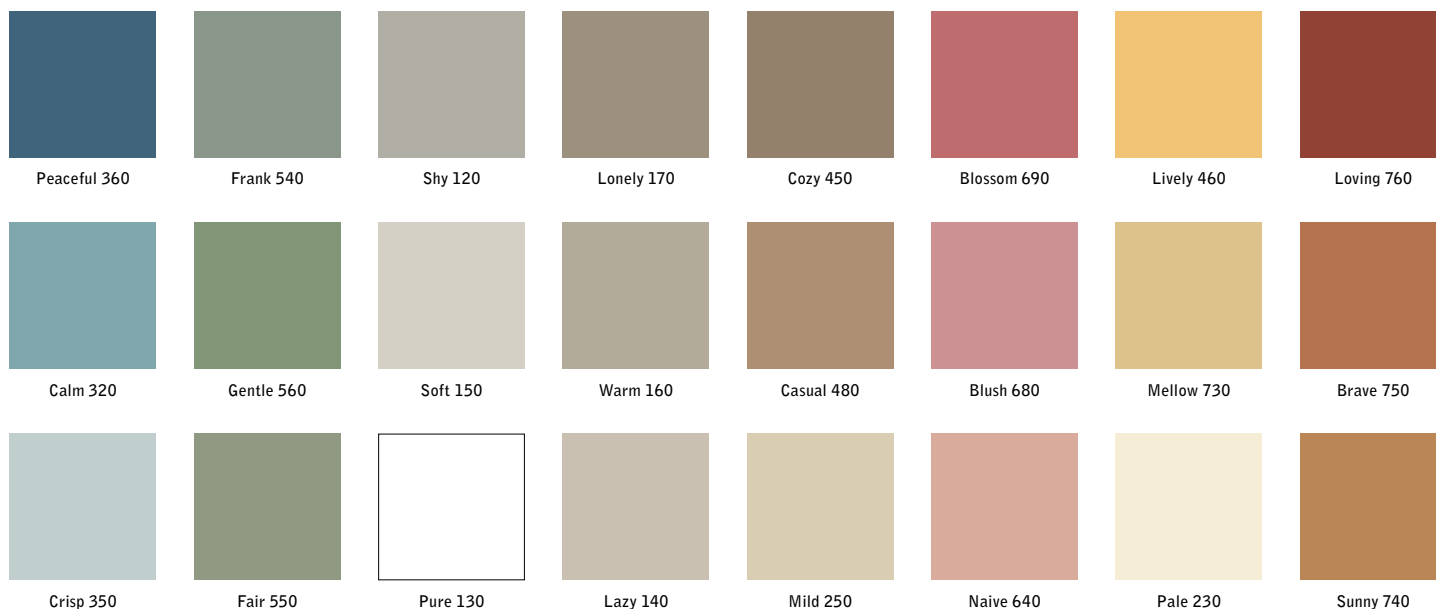

AREA

Skrivtavla i glas kantad av en ram i massiv ek. Tavlan har en distans mellan ramen och glaset, något som för tankarna till en klassisk canvasram. AREA finns i både MOOD- och matt SILK-GLASS®. Designad av HALLEROED.

Ram i massiv ek
MOOD- eller SILK-GLASS® i 24 färger
Magnetbärande skrivyta
Härdat, optiskt glas
Djup från vägg 32 mm
EPD (EPD International): S-P-06990
FSC Mix: FSC-C170086

Artikelnummer	Benämning	Mått b x h mm	Vikt kg	Pris
41534E-färgkod	AREA Glastavla, Ekram	1028 x 1028	17	7 795 kr
41535E-färgkod	AREA Glastavla, Ekram	1278 x 1028	19	8 620 kr
41536E-färgkod	AREA Glastavla, Ekram	1528 x 1028	24	9 858 kr
41537E-färgkod	AREA Glastavla, Ekram	2028 x 1028	31	11 700 kr
41534EM-färgkod	AREA Glastavla, Ekram, SILK-GLASS®	1028 x 1028	17	8 445 kr
41535EM-färgkod	AREA Glastavla, Ekram, SILK-GLASS®	1278 x 1028	19	9 423 kr
41536EM-färgkod	AREA Glastavla, Ekram, SILK-GLASS®	1528 x 1028	24	10 820 kr
41537EM-färgkod	AREA Glastavla, Ekram, SILK-GLASS®	2028 x 1028	31	12 992 kr

Övriga färger offereras