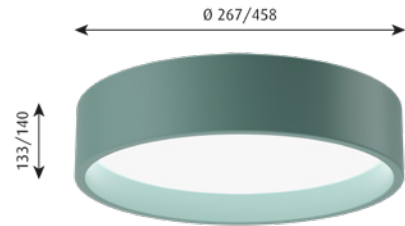

## Mounted

Designer: Mikkel Beedholm/KHR Architecture

**Concept:** The fixture emits diffused light via a high-efficiency acrylic diffuser. The diffuser, which is encircled by a voluminous coloured or white ring, is hidden when viewed from low angles. Angling the inner side of the reflector ring 5° creates a comfortable and decorative gradation of the light from the diffuser. The luminaire „floats“ 34 mm below the ceiling, creating a visual lightness.

**Weight:** Max 2,3kg. (Ø 260). Max 5kg. (Ø 450).

**Class:** Ingress protection IP20. Electric shock protection I.

**Info notes:** LED technology is constantly developing. The specifications given are based on existing technology. For LED replacement kit please do contact Louis Poulsen. Please contact Louis Poulsen for the following versions: LP Circle Ø 450 HO: High output for projects with high ceilings or where high illumination is required. LP Circle Ø 450 with microprismatic diffuser for UGR <19 (CIE 117). If you have special requirements concerning colour temperature, IP class, emergency lighting solutions or other modifications to the LP Circle model, please contact Louis Poulsen.