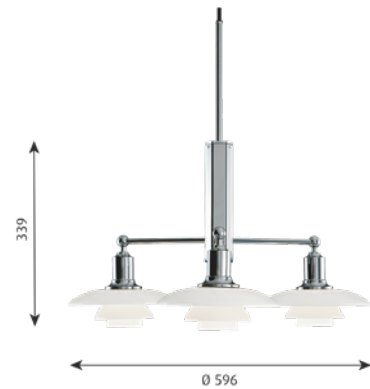

**Mounting:** Suspension type: Cable 2x0,75mm<sup>2</sup>. Canopy: Yes. Cable length: 3,5m.

**Weight:** Max. 3.5kg.

**Class:** Ingress protection IP20. Electric shock protection II w/o ground.

FINISH	LIGHT SOURCE	CABLE	EAN	ORDER NO.	Exkl. moms	Inkl. moms
High Lustre Chrome Plated	3x20W E14	Black fabric cord	5703411166185	5741087154	22,096	27,620
SPARE PART			EAN	ORDER NO.	Exkl. moms	Inkl. moms
PH 2/1 top shade glass Table/Wall			5703411073957	5741084937	3,044	3,805
PH 2/1 middle shade glass			5703411073964	5741084940	1,908	2,385
PH 2/1 lower shade glass			5703411073971	5741084953	1,704	2,130
PH 2-1, glassbom.topshade w/bal.ring			5703411092972	5741084885	3,160	3,950
PH 2-1, springholder w/springs			5703411194010	5741086333	448	560
Canopy classic polished chrome plated V2			5714693146277	5741481721	1,876	2,345