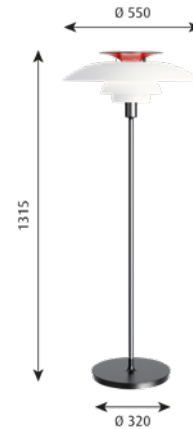

**Mounting:** Cord type: Plastic cord with plug.  
 Cord length: 2.6 m.  
 Light control: on/off switch or dimmer on cord.

**Weight:** Max. 7.5kg.

**Class:** Ingress protection IP20. Electric shock protection II.