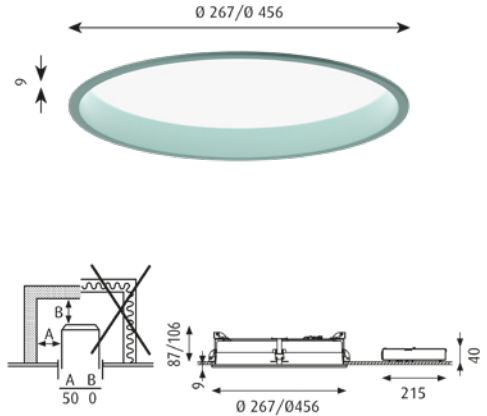

## Recessed

Designer: Mikkel Beedholm/KHR Architecture

**Concept:** The fixture emits diffused light via a high-efficiency acrylic diffuser. The diffuser, which is encircled by a voluminous coloured or white ring, is hidden when viewed from low angles. Angling the inner side of the ring 5° creates a comfortable and decorative graduation of the light from the diffuser. With two diameters and four different installation options, the lights series can be used for a wide range of applications.

**Finish:** White, Black, Pale Petroleum or Yellow. Powder coated.

**Material:** Reflector: Deep drawn aluminium. Diffuser: Acrylic, frosted or micro prismatic. Installation lock: Polyamide.

**Mounting:** Ceiling thickness: 1–40 mm. Driver is a separate unit (supplied with luminaire). Cut-out dimensions: Ø 260: Ø 248mm, Ø 450: Ø 438mm. Looping: Approved, max 5x1.5mm<sup>2</sup>.

**Weight:** Max 3kg. (Ø 260). Max 5kg. (Ø 450).

**Class:** Ingress protection IP20. Electric shock protection I.

**Info notes:** LED technology is constantly developing. The specifications given are based on existing technology. For LED replacement kit please do contact Louis Poulsen. Please contact Louis Poulsen for the following versions: LP Circle Ø 450 HO: High output for projects with high ceilings or where high illumination is required. LP Circle Ø 450 with microprismatic diffuser for UGR <19 (CIE 117). If you have special requirements concerning colour temperature, IP class or other modifications to the LP Circle model, please contact Louis Poulsen.