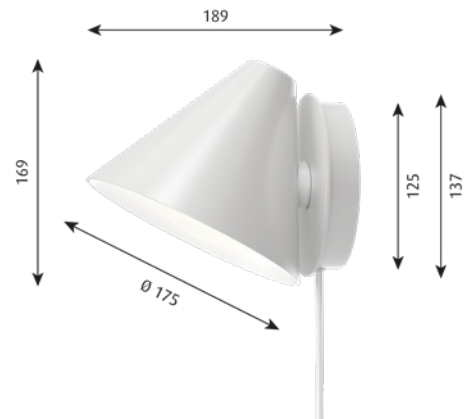

Concept: The wall lamp's distinctive conical shade has a built-in curved diffuser. This ensures an attractive and glare-free light. A gentle light is also emitted upward through a discreet uniform opening in the top of the shade to create a perfect ambiance. The fixture can be mounted facing downward to direct the light to a specific spot, or upward for indirect light.

Finish: Black or white, matt, wet-painted.

Material: Shade: Spun aluminum. Diffuser: Injection-molded PC. Wall box: Die cast aluminum.

Mounting: Cord type: Plastic. Cord length: 2.4 m. Switch: On the wall box. Stepless dimming. Adapter: Integrated into the wall box. Mounting with cord and plug or for hardwiring. Possibility to disable the on/off switch. Head can rotate +/- 45° sideways.

Weight: Max. 1 kg.

Class: Ingress protection IP20. Class II.

Info notes: Mounting with cord and plug or for hardwiring. With programming by the customer, there is a possibility to disable the switch. An integrated memory function ensures that the lamp will return to its latest adjusted lumen output when power has been removed and restored. Head can rotate +/- 45° sideways. This product is fitted with an integrated energy-saving LED light source. Should you wish to replace it, please contact Louis Poulsen so we can help you purchase the correct LED Replacement Kit. Please note that LED-replacement should always be carried out by an authorised electrician.

FINISH	LIGHT SOURCE	LUMEN	SHADE	SWITCH/PLUG	CABLE	EAN	ORDER NO.	Exkl. moms	Inkl. moms
Black	LED 2700-2000K D2W 8.5W	338	ROTATABLE	With dimmer	With cord	5714693284641	5743150063	4,060	5,075
Black	LED 3000K 8.5W	358	ROTATABLE		With cord	5714693062836	5743151745	4,060	5,075
White	LED 2700-2000K D2W 8.5W	457	ROTATABLE	With dimmer	With cord	5714693284436	5743150050	4,060	5,075
White	LED 3000K 8.5W	484	ROTATABLE		With cord	5714693062812	5743151761	4,060	5,075