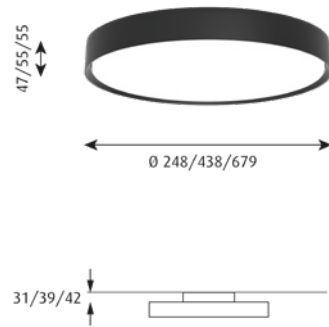

LP SLIM ROUND SURFACE MOUNTED

Mounted

Designer: Louis Poulsen A/S

Concept: The slim housing encircles a high-efficient acrylic diffuser emitting diffused primarily downward directed light. The slim body has a slight curvature and an inner curve which reduces contrast. The product family comes in a range of sizes and mounting options for a wide range of applications. Surface mounted and suspended versions have an indirect light component.

Finish: White or black, powder coated or clear lacquered, pickled aluminium.

Material: Reflector: Die cast aluminium. Diffuser: Acrylic, opal or micro prismatic. Installation lock: Aluminium.

Mounting: Directly on ceiling.
Looping: Approved, max 5 x 2.5 mm².
Cable entries: Rear, Side-mounted.
Driver integrated.

Weight: Max: 8kg

Class: Ingress protection IP20. Electric shock protection I.

DIMENSIONS	FINISH	LIGHT SOURCE	LIGHTING CONTROL	LUMEN	SHIELD/DIFFUSER	MOUNTING	EAN	ORDER NO.	Exkl. moms	Inkl. moms
Ø 250	Black	LED 3000K 13W	DALI	1092	OPAL	SURFACE MOUNTED	5703411654019	5742584070	6,584	8,230
Ø 250	Dark Aluminium Raw	LED 3000K 13W	DALI	1092	OPAL	SURFACE MOUNTED	5714693250929	5742584779	6,584	8,230
Ø 250	White	LED 3000K 13W	DALI	1254	OPAL	SURFACE MOUNTED	5703411635926	5742584041	6,584	8,230
Ø 250	White	LED 3000K 13W	DALI	1149	PRISMATIC	SURFACE MOUNTED	5714693551033	5742585215	7,740	9,675
Ø 250	White	LED 4000K 13W	DALI	1279	OPAL	SURFACE MOUNTED	5703411654392	5742584054	6,584	8,230
Ø 250	White	LED 4000K 13W	DALI	1142	PRISMATIC	SURFACE MOUNTED	5714693551248	5742585228	7,740	9,675
Ø 250	White	LED KELVIN ADJUSTABLE	DALI KELVIN ADJUSTABLE	1232	OPAL	SURFACE MOUNTED	5703411654200	5742584067	7,420	9,275
Ø 250	White	LED KELVIN ADJUSTABLE	DALI KELVIN ADJUSTABLE		PRISMATIC	SURFACE MOUNTED	5714693551453	5742585231	8,576	10,720
Ø 440	Black	LED 3000K 25W	DALI	2404	OPAL	SURFACE MOUNTED	5703411652879	5742584135	10,200	12,750
Ø 440	Dark Aluminium Raw	LED 3000K 25W	DALI	2404	OPAL	SURFACE MOUNTED	5714693252572	5742584805	10,200	12,750
Ø 440	White	LED 3000K 13W	DALI	1149	PRISMATIC	SURFACE MOUNTED	5714693861422	5742585244	11,356	14,195
Ø 440	White	LED 3000K 25W	DALI	2659	OPAL	SURFACE MOUNTED	5703411653449	5742584106	10,200	12,750
Ø 440	White	LED 3000K 35W	DALI HIGH OUTPUT	3617	PRISMATIC	SURFACE MOUNTED	5714693552719	5742585299	12,320	15,400
Ø 440	White	LED 4000K 25W	DALI	2714	OPAL	SURFACE MOUNTED	5703411653258	5742584119	10,200	12,750
Ø 440	White	LED 4000K 25W	DALI	2401	PRISMATIC	SURFACE MOUNTED	5714693551873	5742585257	11,356	14,195
Ø 440	White	LED 4000K 35W	DALI HIGH OUTPUT	3993	OPAL	SURFACE MOUNTED	5714693552504	5742585286	11,168	13,960
Ø 440	White	LED 4000K 35W	DALI HIGH OUTPUT	3690	PRISMATIC	SURFACE MOUNTED	5714693552924	5742585309	12,320	15,400
Ø 440	White	LED KELVIN ADJUSTABLE	DALI KELVIN ADJUSTABLE	2499	OPAL	SURFACE MOUNTED	5703411653067	5742584122	11,040	13,800
Ø 440	White	LED KELVIN ADJUSTABLE	DALI KELVIN ADJUSTABLE		PRISMATIC	SURFACE MOUNTED	5714693552085	5742585260	12,192	15,240
Ø 680	Black	LED 3000K 53W	DALI	5861	OPAL	SURFACE MOUNTED	5703411651735	5742584193	19,580	24,475
Ø 680	Dark Aluminium Raw	LED 3000K 53W	DALI	5861	OPAL	SURFACE MOUNTED	5714693253852	5742584834	19,580	24,475
Ø 680	White	LED 3000K 46W	DALI	4667	PRISMATIC	SURFACE MOUNTED	5714693862092	5742585370	20,736	25,920
Ø 680	White	LED 3000K 53W	DALI	6262	OPAL	SURFACE MOUNTED	5703411652305	5742584164	19,580	24,475
Ø 680	White	LED 4000K 46W	DALI	4762	PRISMATIC	SURFACE MOUNTED	5714693862344	5742585383	20,736	25,920
Ø 680	White	LED 4000K 53W	DALI	6389	OPAL	SURFACE MOUNTED	5703411652114	5742584177	19,580	24,475
SPARE PART							EAN	ORDER NO.	Exkl. moms	Inkl. moms
Slim Round Ø680 diffuser opal							5703411642542	5742584627	1,456	1,820
Slim Round Ø250 replacement kit LED 3K90							5703411835951	5741087363	1,156	1,445
Slim Round Ø250 replacement kit LED 4K90							5703411836163	5741087976	1,156	1,445
Slim Round Ø440 replacement kit LED 3K90							5703411836798	5741087989	2,432	3,040
Slim Round Ø440 replacement kit LED 4K90							5703411837009	5741087992	2,432	3,040
Slim Round Ø680 R/SR/S replacement kit LED 3K90							5703411837467	5741087947	7,600	9,500
Slim Round Ø680 R/SR/P replacement kit LED 4K90							5703411837832	5741087950	7,600	9,500
Slim Round Ø250 replacement kit LED KA90							5703411838310	5741088344	1,348	1,685
Slim Round Ø440 replacement kit LED KA90							5703411838525	5741088357	2,708	3,385
Slim Round Ø680 replacement kit LED KA90							5703411838730	5741088360	7,600	9,500
Slim Round Ø250 diffuser opal							5703411842690	5742584737	1,048	1,310
Slim Round Ø440 diffuser opal							5703411842904	5742584740	1,352	1,690