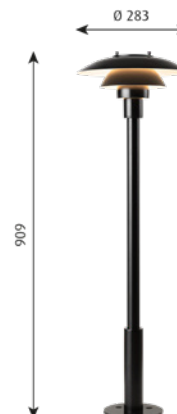

PH 3-2¹/₂ BOLLARD

Bollard

Designer: Poul Henningsen

Concept: The fixture is designed based on the principle of a reflective three-shade system, which directs the light downwards. The shades have a matt white painted interior surface, diffusing the light in a comfortable way.

Finish: Black, powder coated.

Material: Top shade: Spun stainless steel. Middle/lower shade: Spun stainless steel. Shadeholder: Form pressed glass. Post: Stainless steel.

Mounting: Terminal block: 1x5x2.5mm². Terminal block positioning: In post.
Cable entries: 2x bottom entries Ø 17mm. Looping: Approved, max. 5x2,5mm².
Post w/base plate for surface mounting: H: 909mm incl. fixture head. Post dia. 32mm.

Weight: Max. 7kg.

Class: Ingress protection IP44. Electric shock protection I.

Info notes: Earth anchor to be ordered separately. Anchor bolts to be sourced locally.

FINISH	LIGHT SOURCE	POLE TYPE	EAN	ORDER NO.	Exkl. moms	Inkl. moms
Black	1x60W E27	POST W/BASE PLATE	5703411167472	5747293447	11,528	14,410
SPARE PART			EAN	ORDER NO.	Exkl. moms	Inkl. moms
PH 3-2¹/₂ Bollard/Wal top screws 3 pcs black			5703411167434	5747293405	304	380
PH 3-2¹/₂ Bollard/Wal glass			5714693370771	5747293418	1,628	2,035
ACCESSORIES			EAN	ORDER NO.	Exkl. moms	Inkl. moms
PH3-2¹/₂ BOL/TOLDBOD BOLEARTH ANCHOR NEW			5703411194096	5747293696	1,104	1,380