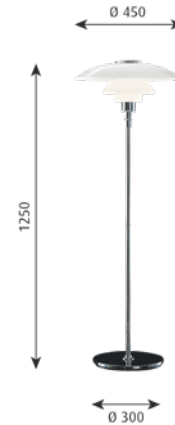

**Mounting:** Cable type: Plastic cord with plug. Cable length: 3.3m. Light control: On/off switch on cord.

**Weight:** Max. 15kg.

**Class:** Ingress protection IP20. Electric shock protection II w/o ground.