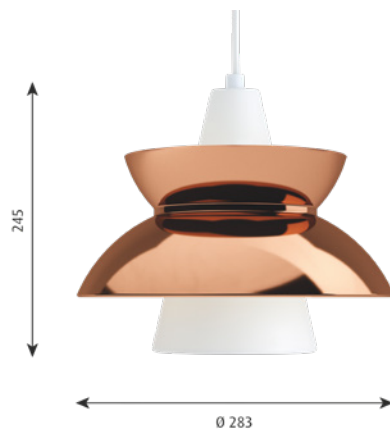

**Material:** Shade: Spun aluminium, brass, or copper.

Suspension: Spun aluminium.

Struts: Stainless steel.

**Mounting:** Suspension type: Cable 2x0,75mm<sup>2</sup>. Canopy: Yes. Cable length: 3m.

**Weight:** Max. 2Kg.