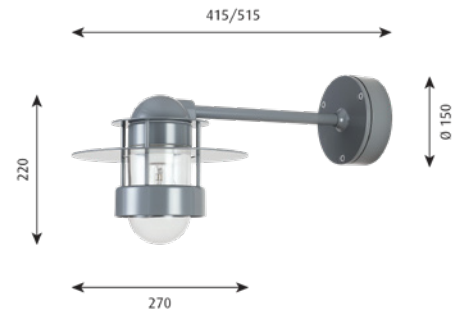

Designer: Jens Møller-Jensen

Concept: The fixture provides characteristic symmetrical and functional lighting. The horizontal ring reflects the light downwards, but its position also allows some light to slip past and illuminate the fixture itself. The anti-glare ring prevents from horizontal glare, and the diffuser is available either as clear or partly frosted glass, depending on the desired light source.

Finish: Galvanized, grey or white, powder coated.

Material: Enclosure: Clear glass or partly frosted glass. Saturn ring: Punched aluminium or galvanized, punched steel. Anti glare ring: Spun aluminium or galvanized, extruded steel. Housing: Die cast aluminium. Wall box: Die cast aluminium. Arm: Extruded aluminium.

Mounting: Terminal block: 1x3x2.5mm². Cable entries: 2x rear entries for cable Ø 10-14.5mm and 2x bottom knockouts Ø 15mm. Looping: Approved, max. 3x1,5mm². Ballast positioning: In wall box.

Weight: Max. 3.5kg.

Class: Ingress protection IP44. Electric shock protection I w. ground. IK06.

Info notes: The control gear is placed in the wall box. Please note that the top, wall box and arm appears in natural aluminium surface for the versions with galvanised shades. Both natural aluminium and galvanised surfaces will oxidize during time. This can result in an inconsistent surface finish during oxidation. This process might have begun already during stocking/transportation.

FINISH	LIGHT SOURCE	SHIELD/DIFFUSER	MOUNTING SPECS.	EAN	ORDER NO.	Exkl. moms	Inkl. moms
Galvanized	1x100W E27	CLEAR	LONG	5703411084311	5743142686	7,140	8,925
Galvanized	1x100W E27	CLEAR	SHORT	5703411084427	5743142576	7,012	8,765
Grey	1x100W E27	CLEAR	LONG	5703411084304	5743142673	6,636	8,295
Grey	1x100W E27	CLEAR	SHORT	5703411084335	5743142709	6,508	8,135
White	1x100W E27	CLEAR	LONG	5703411084298	5743142660	6,636	8,295
White	1x100W E27	CLEAR	SHORT	5703411084328	5743142699	6,508	8,135
ACCESSORIES				EAN	ORDER NO.	Exkl. moms	Inkl. moms
ALB.P/W/C B., GLASS CLEAR				5703411007563	5743590568	1,008	1,260
ALB.P/W/C, GLASS OPAL				5703411007570	5743590571	1,008	1,260
Albertslund Glass, frosted				5703411030752	5743590717	1,020	1,275
Albertslund Glass, partly frosted				5703411090749	5743590814	1,020	1,275