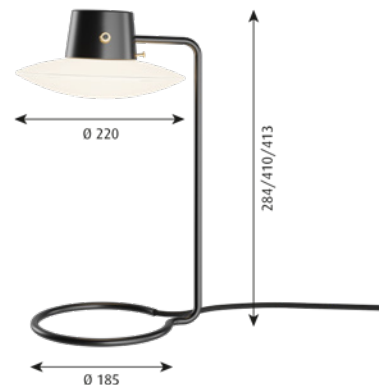

AJ OXFORD TABLE LAMP

Table lamps

Designer: Arne Jacobsen

Concept: This table lamp emits a pleasant downward directed light, which harmoniously illuminates the surface below it through the soft transparency of the three-layered mouth-blown opal glass. The variant without the top metal shade, the milky opal glass shade provides further glow to form an alluring halo around the fixture.

Finish: Black wet painted stem with shade in three layered mouth-blown opal glass.

Top shade: Black wet painted with white inner side.

Material: Shade: Mouth-blown three layered white opal glass.

Stem and top shade: Steel.

Mounting device for pin mounting: Aluminium.

Union nut and finger screw in untreated brass with fine clockwise hairlines.

Please note the untreated brass will patinate.

Mounting: Cable type: Black textile cord 2x0.75 mm² with plug. Cable length: 2.2m.

Light control: On/off switch on socket house with union nut in untreated brass.

Pin solution available for 410 mm: Cut-out dimension Ø44 mm, table thickness: 8 - 40 mm.

Weight: Max 1.9 kg.

Class: Ingress protection IP20. Electric shock protection II.

Info notes: Union nut and fingerscrew in untreated brass which will patinate. Pin solution for 410 mm with metal shade and 280 mm variants available upon request.

DIMENSIONS	FINISH	LIGHT SOURCE	SHADE	MOUNTING	EAN	ORDER NO.	Exkl. moms	Inkl. moms
280mm	Metal Black/Opal Glass	1x20W E14	W/SHADE	BASE	5714693105380	5744168627	6,976	8,720
280mm	Opal	1x20W E14	OPAL GLAS	BASE	5714693254019	5744168601	5,744	7,180
410mm	Metal Black/Opal Glass	1x20W E14	W/SHADE	BASE	5714693107438	5744168588	7,944	9,930
410mm	Opal	1x20W E14	OPAL GLAS	PIN Ø10	5714693104352	5744168643	6,732	8,415
410mm	Opal	1x20W E14	OPAL GLAS	BASE	5714693108381	5744168562	6,732	8,415
SPARE PART					EAN	ORDER NO.	Exkl. moms	Inkl. moms
AJ Eklipta Ø220 glass					5709728102205	5743590005	2,460	3,075
AJ Oxford brass finger screw					5714693102419	5744165552	110	138
AJ Oxford brass union nut					5714693115631	5744165565	87	109
AJ Oxford black silicone gasket					5714693115655	5744165578	18	23