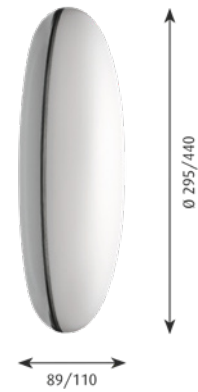

SILVERBACK CEILING/WALL

Wall lamps

Designer: KiBiSi

Concept: The fixture emits diffused light. The opal curved diffuser provides a soft and comfortable spatial lighting, and the metallised rear half of the product produces a decorative halo-like illumination on the ceiling or wall surface. The metallised surface also creates a mirror effect, reflecting the texture, colour or material of the installation surface.

Finish: White opal and alu-metallised.

Material: Ø295: Rear housing: Die cast aluminium powder coated white. Shade: Opalescent PMMA and semi-metallised PC. Ø440: Rear housing: Die-stamped steel sheet, powder coated, white. Diffuser: Opalescent PMMA and semi-metallised PC.

Mounting: Terminal strip: 1x5x2.5mm². Cable access: 2 rear, Ø19mm. Looping: Approved, max. 5x1.5mm².

Weight: Max. 3kg.

Class: Protection class IP20, Insulation class I

Info notes: For Switch-Dim or LED replacement kit please contact Louis Poulsen.
Motion Sensor: If required the sensor settings can simply be altered using the dip-switches in the luminaire. If the luminaire is run continuously at 100% output, the life expectancy on the driver/sensor is reduced.

DIMENSIONS	FINISH	LIGHT SOURCE	LIGHTING CONTROL	LUMEN	MOUNTING	EAN	ORDER NO.	Exkl. moms	Inkl. moms
Ø 295	Opal	LED 3000K 9.8W	DALI	818	WALL & CEILING	5703411772508	5743157053	4,496	5,620
Ø 440	Opal	LED 3000K 32W	MOTION SENSOR **		WALL & CEILING	-	-	Kontakta LP	Kontakta LP
Ø 440	Opal	LED 3000K 32W	DALI	2306	WALL & CEILING	5703411687932	5743168864	6,588	8,235
SPARE PART						EAN	ORDER NO.	Exkl. moms	Inkl. moms
Silverback Ø440 shade pmma						5703411226445	5743168712	2,324	2,905
Silverback Ø295 shade pmma						5703411444221	5743157040	1,544	1,930
Silverback Ø295 replacement kit LED 3K90						5703411836378	5741087866	1,072	1,340

**Please specify upon ordering.