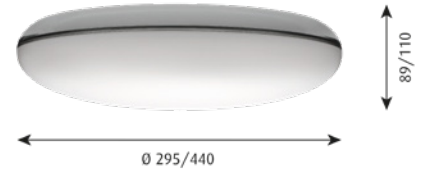

SILVERBACK CEILING/WALL

Mounted

Designer: KiBiSi

Concept: The fixture emits diffused light. The opal curved diffuser provides a soft and comfortable spatial lighting, and the metallised rear half of the product produces a decorative halo-like illumination on the ceiling or wall surface. The metallised surface also creates a mirror effect, reflecting the texture, colour or material of the installation surface.

Finish: White opal and alu-metallised.

Material: Ø295: Rear housing: Die cast aluminium powder coated white. Shade: Opalescent PMMA and semi-metallised PC. Ø440: Rear housing: Die-stamped steel sheet, powder coated, white. Diffuser: Opalescent PMMA and semi-metallised PC.

Mounting: Terminal strip: 1x5x2.5mm². Cable access: 2 rear, Ø19mm. Looping: Approved, max. 5x1.5mm².

Weight: Max. 3kg.

Class: Protection class IP20, Insulation class I.

Info notes: For Switch-Dim or LED replacement kit please contact Louis Poulsen. Motion Sensor: If required the sensor settings can simply be altered using the dip-switches in the luminaire. If the luminaire is run continuously at 100% output, the life expectancy on the driver/sensor is reduced.

DIMENSIONS	FINISH	LIGHT SOURCE	LIGHTING CONTROL	LUMEN	MOUNTING	EAN	ORDER NO.	Exkl. moms	Inkl. moms
Ø 295	Opal	LED 3000K 9.8W	DALI	818	WALL & CEILING	5703411772508	5743157053	4,496	5,620
Ø 440	Opal	LED 3000K 32W	MOTION SENSOR **		WALL & CEILING	-	-	Kontakta LP	Kontakta LP
Ø 440	Opal	LED 3000K 32W	DALI	2306	WALL & CEILING	5703411687932	5743168864	6,588	8,235
SPARE PART						EAN	ORDER NO.	Exkl. moms	Inkl. moms
Silverback Ø440 shade pmma						5703411226445	5743168712	2,324	2,905
Silverback Ø295 shade pmma						5703411444221	5743157040	1,544	1,930
Silverback Ø295 replacement kit LED 3K90						5703411836378	5741087866	1,072	1,340

**Please specify upon ordering.