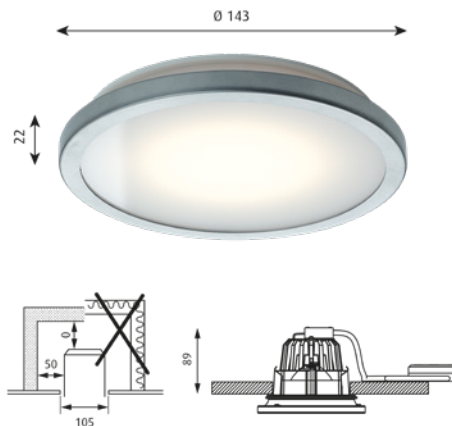

MUNKEGAARD MINI

Recessed

Designer: Arne Jacobsen

Concept: The fixture emits diffused and comfortable light directed downwards. The white opal disc provides an even illumination of the surface. The opal front appears to hover below the ceiling, due to its suspended placement, allowing light to slip out through the gap between the disc and the fixture. This results in a different visual experience.

Finish: Metal Stainless steel satin. Opal white

Material: Diffuser: Opal acrylic. Trim ring: Stainless steel

Mounting: Ceiling thickness: 5-32mm. Ceiling cut-out: Ø 105mm. Looping: Not approved. Driver hardwired to housing. For more information please look at www.louis Poulsen.com.

Weight: Max. 0.5kg.

Class: Ingress protection IP20. Electric shock protection II.

Info notes: Supplied with light source. For LED replacement kits please do contact Louis Poulsen. The innovation of the LED technology is constant. The specifications mentioned are based on present technology.

FINISH	LIGHT SOURCE	LIGHTING CONTROL	LUMEN	EAN	ORDER NO.	Exkl. moms	Inkl. moms
Satin Chrome Plated	LED 3000K 12W	DALI	473	5714693485154	5742561352	3,748	4,685
SPARE PART				EAN	ORDER NO.	Exkl. moms	Inkl. moms
Munkegaard MINI trim				5703411447413	5742586764	1,444	1,805
Mini Downlight LED-DA 3K V2				5714693483822	5742560890	2,312	2,890
Mini Downlight replacement kit LED 3K V2				5714693484072	5742560900	1,852	2,315