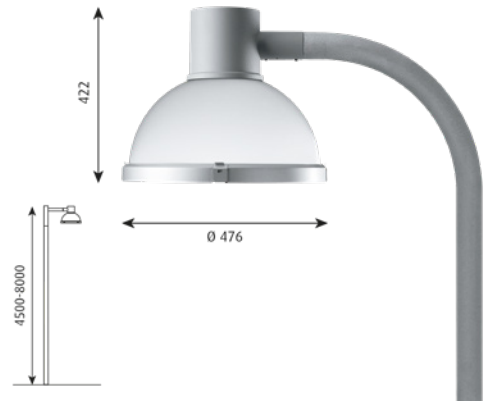

LP ICON

Post

Designer: Mads Odgård

Concept: The fixture mainly provides direct downward illumination. The shade is lit up from within and creates a softly diffused glow. Depending on the lenses chosen, the downwardly directed light can be distributed symmetrically or asymmetrically. Optical lenses in front of the LEDs ensure precise light distribution. The reflector surrounding the LED boards and lenses creates a transition from high luminance to lower luminance, thereby reducing uncomfortable contrast.

Finish: Aluminum-colored with textured surface. Powder-coated.

Material: Shade: High-pressure-molded white opal acrylic. Reflector: Injection-molded plastic (ASA). Diffuser: Toughened clear glass with silkscreen print. A membran for pressure equalization is mounted in the glass. Housing: Die-cast aluminum.

Mounting: Fitting/pipe stub dimensions: Dia. 48 mm min. 100 mm or wire suspension. Installation cord: Side-mounted and top-mounted versions: 9 m, 5 x 1.5 mm² (Class I) or 9 m, 4 x 1.5 mm² (Class II). Top-mounted: For 3/4" pipe thread min. 34 mm. Wire-mounted version: No cord, but approved for looping max. 3 x 1.5mm² via IP68 connectors. Driver position: In fixture head. Tool-free replacement of LED and driver unit.

Class: Ingress protection IP66. Electric shock protection I w/ground, II w/o ground. IK06.

Info notes: Dimming options: DALI, CLO, and nighttime dimming (default setting: 50% power in 8 hours). All variants available with Zhaga socket for Smart City compatibility, including CLO and nighttime dimming options. LED and driver unit replacement kit including different light beam distributions available. A Retrofit Kit is available for updating conventional LP Icon variants to LED.

The innovation of the LED technology is constant. The specifications mentioned are based on current technology.

Please contact Louis Poulsen for 2700K.