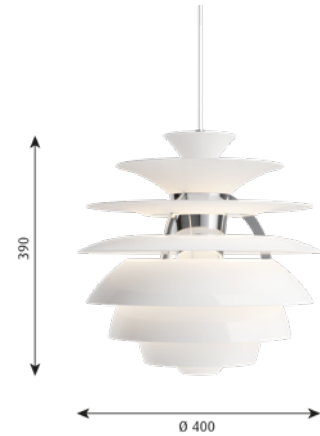

PH SNOWBALL

Pendants

Designer: Poul Henningsen

Concept: The fixture emits comfortable glare-free diffused light. Matt painted undersurfaces and glossy top surfaces result in an attractive reflection of the diffused light, creating uniform light distribution around the fixture. When the light is switched on, the top portion is illuminated while the bottom part remains dark.

Finish: White, wet painted.

Material: Shades: Spun aluminium. Frame: High lustre chrome plated, die cast aluminium. Housing: High lustre chrome plated, spun aluminium.

Mounting: Suspension type E27: Cable 3x0,75mm². Canopy: Yes. Cable length: 3m. Suspension type LED: Cable 2x1,5mm². Canopy: Yes. LED canopy contains driver. Cable length: 4m.

Weight: Max. 3kg.

Class: Ingress protection IP20. Electric shock protection I w. ground.

FINISH	LIGHT SOURCE	LIGHTING CONTROL	LUMEN	CABLE	EAN	ORDER NO.	Exkl. moms	Inkl. moms
White	1x70W E27			White fabric cord	5703411000588	5741081888	25,520	31,900
White	LED 3000-1800K D2W 41W	DALI	894	White fabric cord	5714693023875	5741101001	30,096	37,620
White	LED 3000-1800K D2W 41W	PHASE DIMMING (MAINS DIMM)	894	White fabric cord	5714693023660	5741100992	30,096	37,620
White	LED 3000-1800K D2W 41W	WIRELESS BLUETOOTH	894	White fabric cord	5714693024087	5741101014	30,096	37,620
White	LED 3000K 41W	DALI	1085	White fabric cord	5714693024292	5741101027	30,096	37,620
SPARE PART					EAN	ORDER NO.	Exkl. moms	Inkl. moms
PH Snowball bottomshade complete					5703411126837	5741086456	1,656	2,070
Canopy White 2-part tophat ©					5703411179338	5749329034	212	265