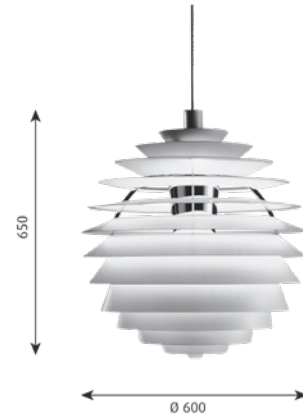

PH LOUVRE

Pendants

Designer: Poul Henningsen

Concept: The fixture provides 100% glare-free light. The geometrical, spherical design is based on the principle of illuminating all surfaces at the same angle. This ensures uniform light around the fixture, illuminating both walls and ceiling. Matt painted undersurfaces and glossy top surfaces result in an attractive reflection of the diffused light, creating uniform light distribution around the fixture.

Finish: White, wet painted.

Material: Shades: Spun aluminium. Frame: High lustre chrome plated, extruded brass. Housing: High lustre chrome plated, spun aluminium.

Mounting: Suspension type: Cable 2 x 1 mm² and wire. Canopy or external driver box contains driver. Cable length: 4m. Maximum distance between external driver box and fixture: 20m.

Weight: Max. 7kg.

Class: Ingress protection IP20. Electric shock protection I w. ground.

Info notes: This product is fitted with an integrated energy-saving LED light source. Should you wish to replace it, please contact Louis Poulsen so we can help you purchase the correct LED Replacement Kit. Please note that LED-replacement should always be carried out by an authorised electrician.

FINISH	LIGHT SOURCE	LIGHTING CONTROL	LUMEN	CABLE	PLUG TYPE	EAN	ORDER NO.	Exkl. moms	Inkl. moms
White	LED 2700K 96W	DALI	2741	WHT TEX/WIRE	EXT. DRIVER	5703411752456	5741094671	79,948	99,935
White	LED 2700K 96W	DALI	2741	WHT TEX/WIRE	INT. DRIVER	5703411753330	5741094655	79,948	99,935
White	LED 2700K 96W	WIRELESS BLUETOOTH	2741	White fabric cord and wire	INT. DRIVER	5703411752838	5741094697	81,400	101,750
White	LED 3000K 96W	DALI	2986	WHT TEX/WIRE	INT. DRIVER	5703411752265	5741094668	79,948	99,935
White	LED 3000K 96W	DALI	2986	WHT TEX/WIRE	EXT. DRIVER	5703411752647	5741094684	79,948	99,935
White	LED 3000K 96W	WIRELESS BLUETOOTH	2986	WHT TEX/WIRE	INT. DRIVER	5703411753026	5741094707	81,400	101,750
SPARE PART						EAN	ORDER NO.	Exkl. moms	Inkl. moms
PH Artichoke/Louvre/Lp centrum canopy						5703411001325	5741480272	576	720
PH Artichoke 0600, 0720, 0840, 6½-6, Louvre replacement LED 27K90						5703411390375	5741096585	3,284	4,105
PH Artichoke 0600, 0720, 0840, 6½-6, Louvre replacement LED 3K90						5703411390528	5741096598	3,284	4,105