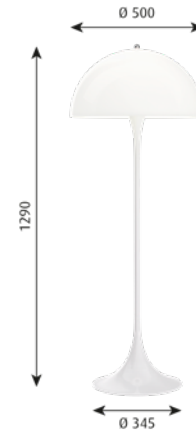

**Mounting:** Cable type: Plastic cord with plug. Cable length: 2.5m.

Light control: On/off switch on cord.

Diffuser with bajonet lock.

**Weight:** Max. 5.6kg.

**Class:** Ingress protection IP20. Electric shock protection II.