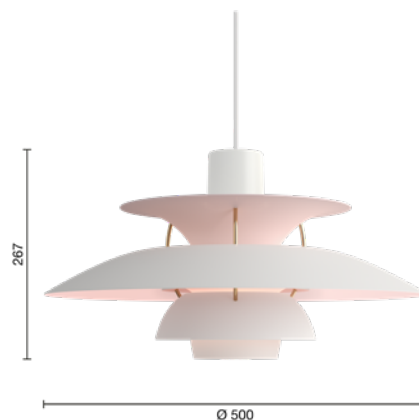

**Mounting:** Suspension: Cord 2x1 mm<sup>2</sup>.  
Cord length: 3 m.  
Canopy: White.

**Weight:** Max. 2.5 kg.

**Class:** Ingress protection IP20. Electric shock protection II w/o ground.

**Info notes:** Please note that the brass surface is untreated. This means that the surface will change over time and develop a patina. This process may have already begun when the product is delivered.