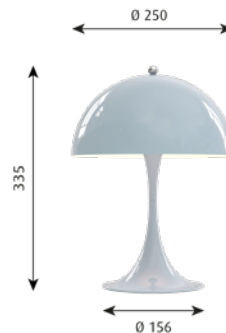

Finish: Opal acrylic shade in White, Pale Rose, and Pale Blue with matching stand.

Grey opal acrylic shade with high lustre chrome stand.

High lustre chrome shade and stand.

Brass metallised shade and stand.

Pale Rose, Pale Blue, Coral, White, Black or Orange, powder coated, shade and stand.

Material: Shade: Injection moulded acrylic or deep drawn steel. Base and

Housing: Die cast aluminium.

Diffuser: Injection moulded opal pmma.

Mounting: Plastic cord. Cable length: 2.5m.

LED-driver: Separate, plugs into power outlet.

Light control: In-line switch.

Timer function: 4 hours/8 hours.

Stepless dimming between 15 and 100%.

Weight: Max. 1.2kg.

Class: Ingress protection IP20. Electric shock protection II.

Info notes: LED driver fitted externally on cord. Turn on/off the light with light fading in/out. Stepless dim of the light to a suitable level between 15 and 100%. Timer function to automatically turn off the light after an amount of time, selectable between off/4 hours/8 hours. Function to set a fixed light level each time the lamp is connected to main power. This product is fitted with an integrated energy-saving LED light source. Should you wish to replace it, please contact Louis Poulsen so we can help you purchase the correct LED Replacement Kit. Please note that LED-replacement should always be carried out by an authorised electrician.

FINISH	LIGHT SOURCE	LUMEN	CABLE	EAN	ORDER NO.	Exkl. moms	Inkl. moms
Black	LED 2700K 10W	428	Black cord	5703411750759	5744162432	4,644	5,805
Brass Metallised	LED 2700K 10W	460	White cord	5714693510375	5744167110	7,656	9,570
Coral	LED 2700K 10W	460	Black cord	5714693150656	5744612652	4,644	5,805
Grey Opal Acryl	LED 2700K 10W	589	Black cord	5714693981342	5744168038	5,420	6,775
High Lustre Chrome Plated	LED 2700K 10W	428	Black cord	5703411772584	5744162555	6,156	7,695
Orange	LED 2700K 10W	428	Black cord	5703411750711	5744162474	4,644	5,805
Pale Blue	LED 2700K 10W	460	Black cord	5714693150625	5744612649	4,644	5,805
Pale Blue Opal acryl	LED 2700K		White cord	5714693350803	5744170505	4,636	5,795
Pale Rose	LED 2700K 10W	460	White cord	5714693249541	5744162937	4,644	5,805
Pale Rose Opal acryl	LED 2700K		White cord	5714693231188	5744612872	4,636	5,795
White	LED 2700K 10W	460	White cord	5703411750674	5744162513	4,644	5,805
White Opal Acryl	LED 2700K 10W	589	White cord	5703411750728	5744162461	4,644	5,805
SPARE PART				EAN	ORDER NO.	Exkl. moms	Inkl. moms
Adaptor 12V black				5703411466445	5744164867	452	565
Adaptor 12V white				5703411466452	5744164870	452	565
Panthella 250 Chrome top nut				5703411583197	5744166234	146	182
Panthella 250 White shade				5703411583272	5744166250	1,028	1,285
Panthella 250 Black shade				5703411583319	5744166263	1,028	1,285
Panthella 250 Orange shade				5703411583555	5744166328	1,028	1,285
Panthella 250 Violet shade				5703411583593	5744166331	1,028	1,285
Panthella 250 Opal shade				5703411583630	5744166344	1,028	1,285
Panthella 250 replacement kit PRINT				5703411583678	5744166357	308	385
Panthella 250 replacement kit led w/wire				5703411583715	5744166360	190	237