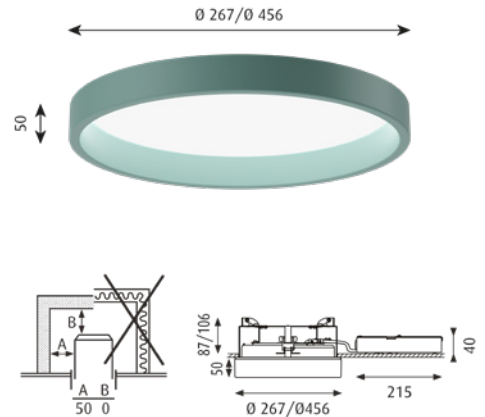

**Finish:** White, Black, Pale Petroleum or Yellow. Powder coated.

**Material:** Reflector: Deep drawn aluminium. Diffuser: Acrylic, frosted or micro prismatic. Installation lock: Polyamide.

**Mounting:** Ceiling thickness: 1–40 mm. Driver is a separate unit (supplied with luminaire). Cut-out dimensions: Ø 260: Ø 248mm, Ø 450: Ø 438mm. Looping: Approved, max 5x1.5mm<sup>2</sup>.

## Recessed

Designer: Mikkel Beedholm/KHR Architecture

**Concept:** The fixture emits diffused light via a high-efficiency acrylic diffuser. The diffuser, which is encircled by a voluminous coloured or white ring, is hidden when viewed from low angles. Angling the inner side of the ring 5° creates a comfortable and decorative gradation of the light from the diffuser. With two diameters and four different installation options, the lights series can be used for a wide range of applications.

**Finish:** White, Black, Pale Petroleum or Yellow. Powder coated.

**Material:** Reflector: Deep drawn aluminium. Diffuser: Acrylic, frosted or micro prismatic. Installation lock: Polyamide.

**Mounting:** Ceiling thickness: 1–40 mm. Driver is a separate unit (supplied with fixture). Cut-out dimensions: Ø 260: Ø 248mm, Ø 450: Ø 438mm. Looping: Approved, max 5x1.5mm<sup>2</sup>.

**Weight:** Max 3kg. (Ø 260). Max5 kg. (Ø 450).

**Class:** Ingress protection IP20. Electric shock protection I.

**Info notes:** LED technology is constantly developing. The specifications given are based on existing technology. For LED replacement kit please do contact Louis Poulsen. Please contact Louis Poulsen for the following versions: LP Circle Ø 450 HO: High output for projects with high ceilings or where high illumination is required. LP Circle Ø 450 with microprismatic diffuser for UGR <19 (CIE 117). If you have special requirements concerning colour temperature, IP class or other modifications to the LP Circle model, please contact Louis Poulsen.