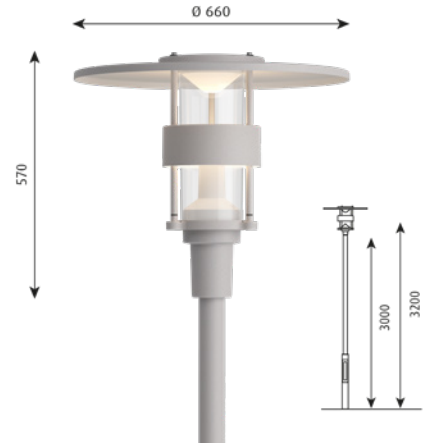

ALBERTSLUND MINI POST

Post

Designer: Jens Møller-Jensen

Concept: The fixture emits symmetrical glare-free light directed downwards. The top shade helps direct the light downwards and prevent light from being emitted upwards. The white painted reflectors result in diffused and comfortable light distribution. The reflector ring protects against direct glare.

Finish: Aluminium coloured with textured surface, graphite with textured surface or grey, powder coated.

Material: Top shade: Form pressed glass fibre. Enclosure: Injection moulded clear polycarbonate. Heat sink/fixture housing: Die-cast aluminium. Console: Die-cast aluminium. Struts: Stainless steel.

Mounting: Pole dimension: Ø 60mm. Transition pieces for Ø 115mm pole can be bought as accessory parts. Installation cable: 4m, 5x1mm² (Class I) or 4m, 4x1mm² (Class II). Driver: Built into the fixture head.

Weight: Max. 7,5

Class: Ingress protection IP66. Electric shock protection I w. ground, II w/o ground. IK10.

Info notes: LED Upgrade kit available for upgrading Albertslund with CFL light sources produced from 2005 and up to previous LED variants. Dimming options CLO, and night time dimming (default setting: 50% power in 8 hours).

FINISH	LIGHT SOURCE	LIGHT TECHNIQUE	LIGHTING CONTROL	LUMEN	SHIELD/DIFFUSER	MOUNTING	EAN	ORDER NO.	Exkl. moms	Inkl. moms
-**	LED 3000K/4000K 34W	2900 LUMEN	SR 2XZHAGA CT **			Ø 60 POLE	-	-	Kontakta LP	Kontakta LP
Aluminium Colour Texture	LED 3000K 34W	2900 LUMEN	DAC: DALI + CLO	2915	CLEAR	Ø 60 POLE	5703411013007	5747838640	14,404	18,005
Aluminium Colour Texture	LED 4000K 34W	2900 LUMEN	DAC: DALI + CLO	2990	CLEAR	Ø 60 POLE	5703411014035	5747838679	14,404	18,005
Graphite Grey Texture	LED 3000K 34W	2900 LUMEN	DAC: DALI + CLO	2915	CLEAR	Ø 60 POLE	5703411013373	5747838653	14,404	18,005
Graphite Grey Texture	LED 4000K 34W	2900 LUMEN	DAC: DALI + CLO	2990	CLEAR	Ø 60 POLE	5703411047040	5747838682	14,404	18,005
Grey	LED 3000K 34W	2900 LUMEN	DAC: DALI + CLO	2915	CLEAR	Ø 60 POLE	5703411013700	5747838666	14,404	18,005
Grey	LED 3000K 34W	2900 LUMEN	SR 2XZHAGA CT	2915	CLEAR	Ø 60 POLE	5703411016763	5747838763	16,732	20,915
Grey	LED 3000K 34W	2900 LUMEN	SR ZHAGA CT	2915	CLEAR	Ø 60 POLE	5714693554034	5747825336	16,732	20,915
Grey	LED 4000K 34W	2900 LUMEN	DAC: DALI + CLO	2990	CLEAR	Ø 60 POLE	5703411014691	5747838695	14,404	18,005
Grey	LED 4000K 34W	2900 LUMEN	SR 2XZHAGA CT	2915	CLEAR	Ø 60 POLE	5714693554874	5747825378	16,732	20,915
Grey	LED 4000K 34W	2900 LUMEN	SR ZHAGA CT	2915	CLEAR	Ø 60 POLE	5714693554454	5747825352	16,732	20,915
SPARE PART							EAN	ORDER NO.	Exkl. moms	Inkl. moms
Albertslund MINI polyc. diff. before 1991							5703411011942	5747291083	1,416	1,770
Albertslund MINI polycarbon. diff.							5703411011959	5747291096	1,368	1,710
Albertslund MINI shade grey							5703411011966	5747291106	2,192	2,740
Albertslund MINI elass.150W A65 CLI ora.sock							5703411011997	5747291135	3,288	4,110
Albertslund MINI cap nut							5703411014318	5747811036	62	77
Albertslund MINI reflector with Ø18 hole, before 1991							5703411014400	5747811926	516	645
Albertslund MINI lock/support strut, before 1991							5703411014431	5747811955	4,928	6,160
Albertslund MINI distance tube, before 1991							5703411014448	5747811968	2,980	3,725
Albertslund MINI inc socket, old vers.							5703411016695	5749320907	282	352
Albertslund MINI socket E27							5703411016701	5749321346	128	160
Albertslund MINI replacement kit LED-DAC 4K CLI V2							5703411024621	5747839704	4,500	5,625
Albertslund MINI replacement kit LED-DAC 3K CLI V2							5703411025598	5747839678	4,500	5,625
Albertslund MINI replacement kit LED-DPC 4K CLI V2							5703411026540	5747839649	4,500	5,625
Albertslund MINI replacement kit LED-DPC 3K CLI V2							5703411027202	5747839623	4,500	5,625
Albertslund MINI innerstrut							5703411127070	5747816833	360	450
Albertslund MINI post anti-glare shade grey							5703411127087	5747816646	1,056	1,320
Albertslund MINI shade aluc							5703411159224	5747296318	2,192	2,740
Albertslund MINI shade graph grey							5703411161890	5747914713	2,192	2,740
ACCESSORIES							EAN	ORDER NO.	Exkl. moms	Inkl. moms
ALB MIN,TRANS.PIECE POLE Ø115/60GREY							5703411176566	5747297359	1,280	1,600
ALB MIN,TRANS.PIECE POLE Ø115/60 GRAPH							5703411176573	5747297362	1,280	1,600
ALB MIN,TRANS.PIECE POLE Ø115/60 ALUC							5703411176580	5747297375	1,280	1,600