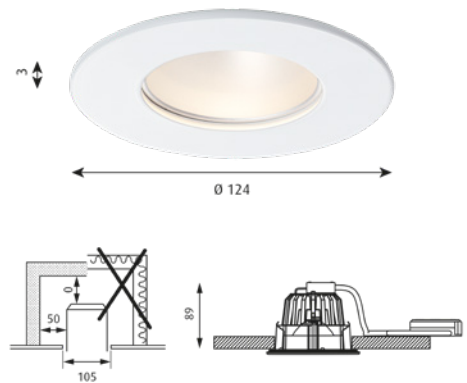

BASIC MINI

Recessed

Designer: Louis Poulsen A/S

Concept: The mini downlight has a 100% downward directed light distribution. With its matt reflector it diffuses the light softly creating a comfortable vertical illumination. The white ring gives a subtler transition to the ceiling surface.

Finish: White, powder coated.

Material: Rings: Punched steel.

Mounting: Ceiling thickness: 5-32mm. Ceiling cut-out: Ø 105mm. Looping: Not approved. Driver hardwired to housing. For more information please look at www.louispoulsen.com.

Weight: Max. 0.5kg.

Class: Ingress protection IP20. Electric shock protection II.

Info notes: Supplied with light source. For LED replacement kits please do contact Louis Poulsen. The innovation of the LED technology is constant. The specifications mentioned are based on present technology.

FINISH	LIGHT SOURCE	LIGHTING CONTROL	LUMEN	EAN	ORDER NO.	Exkl. moms	Inkl. moms
White	LED 4000K 12W	DALI	792	5714693485369	5742561365	3,324	4,155
SPARE PART				EAN	ORDER NO.	Exkl. moms	Inkl. moms
Basic mini trim				5703411447673	5742586777	1,012	1,265
Mini Downlight LED-DA 3K V2				5714693483822	5742560890	2,312	2,890
Mini Downlight replacement kit LED 3K V2				5714693484072	5742560900	1,852	2,315