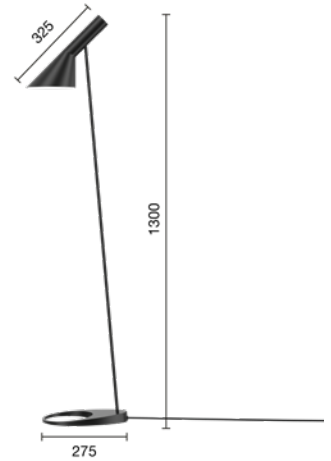

AJ FLOOR

Floor lamps

Designer: Arne Jacobsen

Concept: The floor lamp emits downward directed light. The angle of the shade can be adjusted to optimize light distribution. The shade is painted white on the inside to ensure a soft comfortable light.

Finish: White, Black, Pale Petroleum, Warm Sand, Soft Lemon, Electric Orange, Dusty Blue, Warm Grey, Stainless Steel Polished.

Material: Shade: Spun steel or stainless steel. Base: Die cast zinc or stainless steel. Stem: Steel or stainless steel.

Mounting: Cable type: Plastic cord with plug. Cable length: 2.4m. Light control: On/Off switch on cord.

Weight: Max. 3.5kg.

Class: Ingress protection IP20. Electric shock protection II.

FINISH	LIGHT SOURCE	CABLE	EAN	ORDER NO.	Exkl. moms	Inkl. moms
Black	1x20W E27	Black cord	5714693752560	5744169710	10,716	13,395
Dusty Blue	1x20W E27	Black cord	5714693276288	5744170039	10,716	13,395
Electric Orange	1x20W E27	White cord	5714693276912	5744170000	10,716	13,395
Pale Petroleum	1x20W E27	Black cord	5714693750887	5744169794	10,716	13,395
Soft Lemon	1x20W E27	White cord	5714693276806	5744170013	10,716	13,395
Stainless Steel Polished	1x20W E27	Black cord	5714693210480	5744166425	12,644	15,805
Warm Grey	1x20W E27	Black cord	5714693276004	5744170042	10,716	13,395
Warm Sand	1x20W E27	White cord	5714693276509	5744170026	10,716	13,395
White	1x20W E27	White cord	5714693752775	5744169707	10,716	13,395
SPARE PART			EAN	ORDER NO.	Exkl. moms	Inkl. moms
Foot switch On/Off black			5703411196090	5717000000	424	530
Foot switch On/Off white			5703411196106	5717000013	424	530