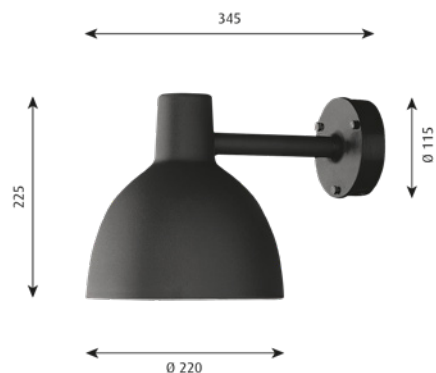

TOLDBOD 220 WALL

Wall and Ceiling Outdoor

Designer: Louis Poulsen A/S

Concept: The light is directed 100% downwards and the shade has a matt white painted interior emitting a soft, diffused, comfortable light. The fixture fulfills full cut-off criteria.

Finish: Aluminium coloured with textured surface or black with textured surface, powder coated.

Material: Fixture head: Die cast aluminium. Shield: Injection moulded clear polycarbonate. Wall box: Die cast aluminium. Arm: Extruded aluminium.

Mounting: Terminal block: 1x3x2.5 mm².

Cable entries: 3x rear entries and 2x knock outs in bottom to Ø 10-14.5 mm cable.

Looping: Approved, max. 3x1,5 mm².

Class: IP43. IK09. Electric shock protection I w. ground.

Info notes: The wall box and arm are painted in the same colour as the fixture head.

DIMENSIONS	FINISH	LIGHT SOURCE	EAN	ORDER NO.	Exkl. moms	Inkl. moms
Ø 220	Aluminium Colour Texture	1x100W E27	5703411093375	5743160529	9,192	11,490
Ø 220	Black Texture	1x100W E27	5703411192955	5743160752	9,192	11,490