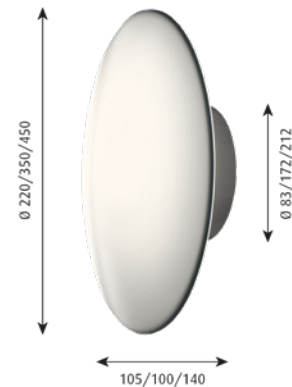

AJ EKLIPTA

Wall lamps

Designer: Arne Jacobsen

Concept: The fixture emits soft comfortable light. The glass is designed to provide a uniformly lit surface. The three-layer mouth-blown opal glass shade has a transparent edge, providing a decorative halo of light around the fixture.

Finish: White, powder coated. White opal glass.

Material: Ceiling/Wall box: Die cast aluminium or spun aluminium. Diffuser: Mouth-blown white opal glass.

Mounting: Terminal block: Ø 220: 3x2,5mm², Ø 350/Ø 450: 5x2,5mm². Looping: Approved, Ø 220 mm: Max. 3x1,5mm², Ø 350/Ø 450: Max. 5x1,5mm². Ballast positioning: In ceiling/wall box.

Weight: Max. 4kg.

Class: Ingress protection. LED ceiling/wall: IP20. Ø220: IP20. E27 Ø350/450 Ceiling: IP20. E27 Ø350/450 Wall: IP44. Electric shock protection I w. ground.

Info notes: Only Wall mounted E27 versions for outdoor use. For LED fixtures without glass, Emergency lighting or LED replacement kits please contact Louis Poulsen. The innovation of the LED technology is constant. The specifications mentioned are based on present technology.
Ø220: Compatible with leading edge mains dimmers. Please note that low power consumption on some products can affect dimming properties.

DIMENSIONS	FINISH	LIGHT SOURCE	LIGHTING CONTROL	LUMEN	SHIELD/DIFFUSER	MOUNTING	MOUNTING SPECS.	EAN	ORDER NO.	Exkl. moms	Inkl. moms
Ø 220	White	G9			WHT OPAL	WALL & CEILING	BOX W/O SIDE CABLE HOLES	5703411115510	5743155563	4,276	5,345
Ø 220	White	LED 2700K 7.8W		324	WHT OPAL	WALL & CEILING	BOX W/O SIDE CABLE HOLES	5703411684320	5743591981	4,528	5,660
Ø 220	White	LED 3000K 7.6W		334	WHT OPAL	WALL & CEILING	BOX W/O SIDE CABLE HOLES	5703411684511	5743591994	4,528	5,660
Ø 350	White	1x60W E27			WHT OPAL	WALL & CEILING	BOX W/SIDE CABLE HOLES	5714693247578	5743155372	5,032	6,290
Ø 350	White	LED 3000K 8.8W	MOTION SENSOR **		WHT OPAL	WALL & CEILING	BOX W/SIDE CABLE HOLES	-	-	Kontakta LP	Kontakta LP
Ø 350	White	LED 3000K 8.8W	DALI	737	WHT OPAL	WALL & CEILING	BOX W/SIDE CABLE HOLES	5703411757147	5743592207	8,768	10,960
Ø 450	White	1x60W E27			WHT OPAL	WALL & CEILING	BOX W/SIDE CABLE HOLES	5714693131464	5743155424	6,572	8,215
Ø 450	White	LED 3000K 23W	MOTION SENSOR **		WHT OPAL	WALL & CEILING	BOX W/SIDE CABLE HOLES	-	-	Kontakta LP	Kontakta LP
Ø 450	White	LED 3000K 23W	DALI	1770	WHT OPAL	WALL & CEILING	BOX W/SIDE CABLE HOLES	5703411687123	5743168987	11,872	14,840
SPARE PART								EAN	ORDER NO.	Exkl. moms	Inkl. moms
AJ Ekliptra Ø350 glass								5703411007235	5743590018	2,652	3,315
AJ Ekliptra Ø450 glass								5703411007242	5743590021	3,736	4,670
AJ Ekliptra Ø220 diffuser KIT								5703411214329	5743591305	696	870
AJ Ekliptra Ø350 replacement kit LED 3K90								5703411756294	5743156737	2,288	2,860
AJ Ekliptra Ø220 replacement kit LED 3K90								5703411773666	5743156889	1,068	1,335
AJ Ekliptra Ø220 replacement kit LED 27K90								5703411840788	5743156669	1,068	1,335
AJ Ekliptra Ø220 glass								5709728102205	5743590005	2,460	3,075

**Please specify upon ordering.