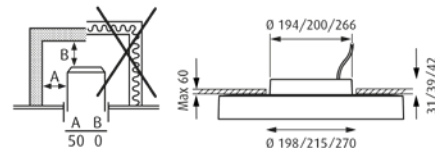

LP SLIM ROUND SEMI RECESSED

Recessed

Designer: Louis Poulsen A/S

Concept: The slim housing encircles a high-efficient acrylic diffuser emitting diffused primarily downward directed light. The slim body has a slight curvature and an inner curve which reduces contrast. The product family comes in a range of sizes and mounting options for a wide range of applications. Surface mounted and suspended versions have an indirect light component.

Finish: White or black, powder coated or clear lacquered, pickled aluminium.

Material: Reflector: Die cast aluminium. Diffuser: Acrylic, opal or micro prismatic. Installation lock: Aluminium.

Mounting: Ceiling thickness: 1–60 mm.
Cut-out dimensions: Ø 250: Ø198mm, Ø 440: Ø215mm, Ø 680: Ø 270mm.
Optional mounting bracket or wire for alternative installation.
Looping: Approved, max 5 x 2.5 mm².
Driver integrated.

Weight: Max: 8kg

Class: Ingress protection IP20. Electric shock protection I.

DIMENSIONS	FINISH	LIGHT SOURCE	LIGHTING CONTROL	LUMEN	SHIELD/DIFFUSER	MOUNTING	EAN	ORDER NO.	Exkl. moms	Inkl. moms
Ø 250	Black	LED 3000K 13W	DALI	1089	OPAL	SEMI-RECESSED	5703411649800	5742584261	6,584	8,230
Ø 250	Dark Aluminium Raw	LED 3000K 13W	DALI	1089	OPAL	SEMI-RECESSED	5714693250806	5742584766	6,584	8,230
Ø 250	White	LED 3000K 13W	DALI	1248	OPAL	SEMI-RECESSED	5703411650370	5742584232	6,584	8,230
Ø 250	White	LED 3000K 13W	DALI	1132	PRISMATIC	SEMI-RECESSED	5714693545599	5742585037	7,740	9,675
Ø 250	White	LED 4000K 13W	DALI	1274	OPAL	SEMI-RECESSED	5703411650189	5742584245	6,584	8,230
Ø 250	White	LED 4000K 13W	DALI	1155	PRISMATIC	SEMI-RECESSED	5714693545889	5742585040	7,740	9,675
Ø 250	White	LED KELVIN ADJUSTABLE	DALI KELVIN ADJUSTABLE	1232	OPAL	SEMI-RECESSED	5703411649992	5742584258	7,420	9,275
Ø 250	White	LED KELVIN ADJUSTABLE	DALI KELVIN ADJUSTABLE		PRISMATIC	SEMI-RECESSED	5714693546497	5742585053	8,576	10,720
Ø 440	Black	LED 3000K 25W	DALI	2373	OPAL	SEMI-RECESSED	5703411658987	5742584326	10,200	12,750
Ø 440	Dark Aluminium Raw	LED 3000K 25W	DALI	2373	OPAL	SEMI-RECESSED	5714693252206	5742584795	10,200	12,750
Ø 440	White	LED 3000K 25W	DALI	2677	OPAL	SEMI-RECESSED	5703411659557	5742584290	10,200	12,750
Ø 440	White	LED 3000K 25W	DALI	2357	PRISMATIC	SEMI-RECESSED	5714693547548	5742585105	11,356	14,195
Ø 440	White	LED 3000K 35W	DALI HIGH OUTPUT	3611	PRISMATIC	SEMI-RECESSED	5714693548590	5742585150	12,320	15,400
Ø 440	White	LED 4000K 25W	DALI	2731	OPAL	SEMI-RECESSED	5703411659366	5742584300	10,200	12,750
Ø 440	White	LED 4000K 25W	DALI	2405	PRISMATIC	SEMI-RECESSED	5714693547753	5742585118	11,356	14,195
Ø 440	White	LED 4000K 35W	DALI HIGH OUTPUT	3991	OPAL	SEMI-RECESSED	5714693548385	5742585147	11,168	13,960
Ø 440	White	LED 4000K 35W	DALI HIGH OUTPUT	3684	PRISMATIC	SEMI-RECESSED	5714693548804	5742585163	12,320	15,400
Ø 440	White	LED KELVIN ADJUSTABLE	DALI KELVIN ADJUSTABLE	2532	OPAL	SEMI-RECESSED	5703411659175	5742584313	11,040	13,800
Ø 440	White	LED KELVIN ADJUSTABLE	DALI KELVIN ADJUSTABLE		PRISMATIC	SEMI-RECESSED	5714693547968	5742585121	12,192	15,240
Ø 680	Black	LED 3000K 53W	DALI	5814	OPAL	SEMI-RECESSED	5703411657843	5742584384	19,580	24,475
Ø 680	Dark Aluminium Raw	LED 3000K 53W	DALI	5814	OPAL	SEMI-RECESSED	5714693253524	5742584821	19,580	24,475
Ø 680	White	LED 3000K 46W	DALI	4721	PRISMATIC	SEMI-RECESSED	5714693860999	5742585341	20,736	25,920
Ø 680	White	LED 3000K 53W	DALI	6266	OPAL	SEMI-RECESSED	5703411658413	5742584355	19,580	24,475
Ø 680	White	LED 4000K 46W	DALI	4817	PRISMATIC	SEMI-RECESSED	5714693861248	5742585354	20,736	25,920
Ø 680	White	LED 4000K 53W	DALI	6393	OPAL	SEMI-RECESSED	5703411658222	5742584368	19,580	24,475
Ø 680	White	LED KELVIN ADJUSTABLE	DALI KELVIN ADJUSTABLE	6383	OPAL	SEMI-RECESSED	5703411658031	5742584371	20,708	25,885
Ø 680	White	LED KELVIN ADJUSTABLE	DALI KELVIN ADJUSTABLE	4809	PRISMATIC	SEMI-RECESSED	5714693861637	5742585367	21,864	27,330
SPARE PART							EAN	ORDER NO.	Exkl. moms	Inkl. moms
Slim Round Ø680 diffuser opal							5703411642542	5742584627	1,456	1,820
SLIM ROUND SEMI-REC 680 MOUNT. DEVICE							5703411656297	5742584436	1,528	1,910
Slim Round semi-rec Ø250/440 mount device							5703411656488	5742584423	1,172	1,465
Slim Round Ø250 replacement kit LED 3K90							5703411835951	5741087963	1,156	1,445
Slim Round Ø250 replacement kit LED 4K90							5703411836163	5741087976	1,156	1,445
Slim Round Ø440 replacement kit LED 3K90							5703411836798	5741087989	2,432	3,040
Slim Round Ø440 replacement kit LED 4K90							5703411837009	5741087992	2,432	3,040
Slim Round Ø680 R/SR/S replacement kit LED 3K90							5703411837467	5741087947	7,600	9,500
Slim Round Ø680 R/SR/P replacement kit LED 4K90							5703411837832	5741087950	7,600	9,500