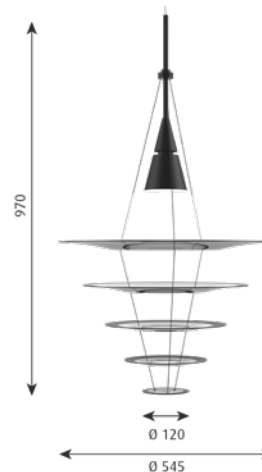

ENIGMA 545

Pendants

Designer: Shoichi Uchiyama

Concept: The fixture emits glare-free, soft, comfortable downward light. The shade design ensures even illumination of the surface. The matt upper surface diffuses the light, while the glossy lower surface ensures optimal reflection.

Finish: Brushed aluminium, clear coated or black wet painted. Shades: White or black acrylic.

Material: Cone and pendant tube: Lacquered or wet painted brushed aluminium. Wire: Stainless steel. Shades: Acrylic.

Mounting: Suspension type: Cable 2x0,75mm². Canopy: Yes. Cable length: 3m

Weight: Max. 2.1 kg.

Class: Ingress protection IP20. Electric shock protection II w/o ground.

FINISH	LIGHT SOURCE	CABLE	EAN	ORDER NO.	Exkl. moms	Inkl. moms
Black	1x40W GU10	Black cord	5703411933541	5741088742	12,256	15,320
BR. ALU	1x40W GU10	TRANSP CABLE	5703411933336	5741088755	12,256	15,320