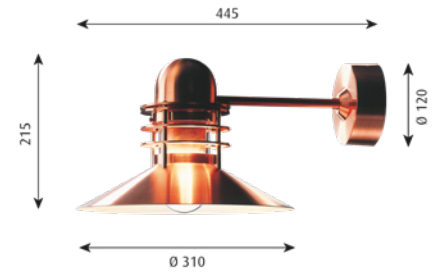

NYHAVN WALL

Wall and Ceiling Outdoor

Designer: Alfred Homann & Ole V. Kjær

Concept: The conical shade ensures comfortable light that is directed downwards in a wide beam. The shade interior has a white matt painted surface, ensuring uniform light distribution. The rings ensure that a stray light is controlled, and direct a small amount of light onto the top side of the shade for self-illumination.

Finish: Copper, brushed or white, wet painted.

Material: Shades: Spun aluminium or spun copper. Enclosure: Clear glass. Top: Spun aluminium or spun copper. Wall box: Die cast aluminium. Wall box cover: Spun aluminium or spun copper. Arm: Copperplated, red brass or steel.

Mounting: Terminal block: 1x3x2.5mm². Cable entries: 2x bottom + 3x rear entries for Ø 10-14.5mm cable. Looping: Approved, max. 3x1,5mm².

Weight: Max. 4.5kg.

Class: Ingress protection IP44. Electric shock protection I w. ground.

Info notes: Please note that the copper versions are untreated in order to achieve a verdigris finish over time. This can result in an inconsistent surface finish prior to the product achieving full patina.

FINISH	LIGHT SOURCE	SHIELD/DIFFUSER	EAN	ORDER NO.	Exkl. moms	Inkl. moms
Brushed Copper	1x100W E27	CLEAR	5703411092613	5743200117	17,560	21,950
White	1x100W E27	CLEAR	5703411092606	5743200104	15,012	18,765
SPARE PART			EAN	ORDER NO.	Exkl. moms	Inkl. moms
Nyhavn Wall glass clear			5703411007518	5743590513	1,596	1,995
Nyhavn Wall Glass, partly frosted			5703411007525	5743590526	2,036	2,545
Nyhavn screw f/glass			5703411007532	5743590539	110	138
Nyhavn Wall/Pendant gasket			5703411007556	5743590555	316	395