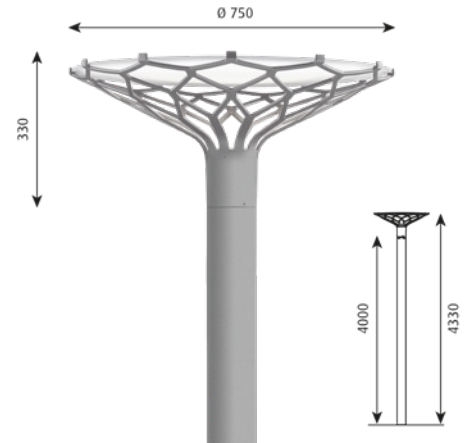

LP NEST

Post

Designer: Bystrup Architects

Concept: The fixture emits an indirect, soft and symmetrical light. Reflections in the “lattice” create an attractive play of light within the fixture.

Finish: Aluminium coloured with textured surface or graphite with textured surface, powder coated.

Material: Frame/Louvre: High pressure moulded aluminium. Top shade: Spun aluminium. Reflector: Anodised aluminium. Enclosure: Clear glass.

Mounting: Pole dimension: Ø 115mm
Installation cable: 5m, 5x1mm² (Class I) or 5m, 4x1mm² (Class II).
Driver: Location in the post top.

Weight: Max. 9.6kg.

Class: Ingress protection IP66. Electric shock protection I w. ground, II w/o ground. IK09.

Info notes: Poles must be ordered separately. Mounting for pole Ø 115. For LED replacement kit please do contact Louis Poulsen.

Dimming options CLO, and night time dimming (default setting: 50% power in 8 hours). All variants available with Zhaga socket for Smart City compatibility. Including CLO and night time dimming options. Driver: Location in the post top.

Please contact Louis Poulsen for 2700K and more info about supported Light Management Systems.

FINISH	LIGHT SOURCE	LIGHTING CONTROL	LUMEN	EAN	ORDER NO.	Exkl. moms	Inkl. moms
-**	LED 3000K/4000K 34W **	SR 2XZHAGA CT **		-	-	Kontakta LP	Kontakta LP
Aluminium Colour Texture	LED 3000K 34W	DAC: DALI + CLO	2842	5714693381081	5747305490	18,052	22,565
Aluminium Colour Texture	LED 4000K 34W	DAC: DALI + CLO	2915	5714693381586	5747305513	18,052	22,565
Graphite Grey Texture	LED 3000K 34W	DAC: DALI + CLO	2607	5714693381333	5747305500	18,052	22,565
Graphite Grey Texture	LED 4000K 34W	DAC: DALI + CLO	2674	5714693415465	5747305526	18,052	22,565
SPARE PART				EAN	ORDER NO.	Exkl. moms	Inkl. moms
LP Nest replacement kit LED 3K V3				5714693383924	5747305571	8,572	10,715
LP Nest replacement kit LED 4K V3				5714693384136	5747305584	8,572	10,715

**Please specify upon ordering. All variants available with Zhaga socket for Smart City compatibility. Including CLO and night time dimming options.

Please contact Louis Poulsen for 2700K and more info about supported Light Management Systems.