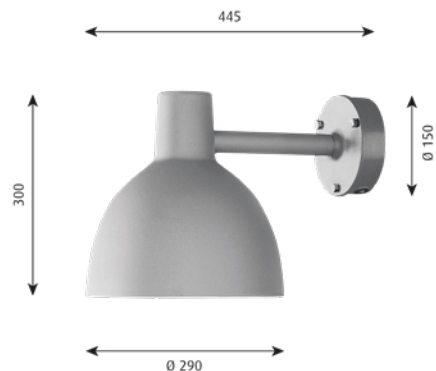

TOLDBOD 290 WALL

Wall and Ceiling Outdoor

Designer: Louis Poulsen A/S

Concept: The light is directed 100% downwards and the shade has a matt white painted interior emitting a soft, diffused, comfortable light. The fixture fulfills full cut-off criteria.

Finish: Aluminium coloured with textured surface or black with textured surface, powder coated.

Material: Fixture head: Die cast aluminium. Shield: Injection moulded clear polycarbonate. Wall box: Die cast aluminium. Arm: Extruded aluminium.

Mounting: Terminal block: 1x3x2.5 mm², LED: 1x5x2,5 mm².
Cable entries: 2x rear entries and 2x bottom entries to Ø 10- 14.5mm cable.
Looping: Approved, max. 3x1,5mm².

Weight: Max. 5kg.

Class: IP44. IK08. Electric shock protection I w. ground.

Info notes: The wall box and arm are painted in the same colour as the fixture head.

DIMENSIONS	FINISH	LIGHT SOURCE	LIGHTING CONTROL	LUMEN	EAN	ORDER NO.	Exkl. moms	Inkl. moms
Ø 290	Aluminium Colour Texture	LED 3000K 20W	DAC: DALI + CLO	1928	5703411165218	5743156892	15,368	19,210
Ø 290	Aluminium Colour Texture	LED 4000K 20W	DAC: DALI + CLO	1988	5703411165676	5743156915	15,368	19,210
Ø 290	Black Texture	LED 3000K 20W	DAC: DALI + CLO	1928	5703411165423	5743156902	15,368	19,210
Ø 290	Black Texture	LED 4000K 20W	DAC: DALI + CLO	1988	5703411165928	5743156928	15,368	19,210
SPARE PART					EAN	ORDER NO.	Exkl. moms	Inkl. moms
Toldbod 220 Wall diffuser					5703411007495	5743590487	1,188	1,485
Toldbod 290 diffuser					5703411014066	5747305050	1,044	1,305

Please contact Louis Poulsen regarding Class II.