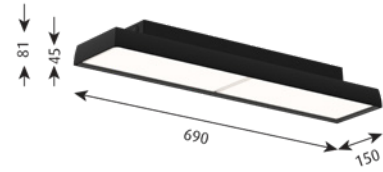

LP SLIM BOX SURFACE MOUNTED

Mounted

Designer: Louis Poulsen A/S

Concept: The product family shares a high-efficiency light unit framed in a rectangular housing. The recessed variants emit downwardly directed light, while the suspended and surface-mounted variants provide a combination of primarily downwardly directed and indirect light. Choosing between opal diffusers or micro-prismatic solutions, the glare and visual expression can be balanced as desired. The light egress emphasizes the design detail in the housing, ensuring a comfortable and subtle yet distinct design.

Finish: White or black, powder coated or clear lacquered, pickled aluminium.

Material: Frame/Housing: Die cast Aluminium, Light Engine bottom: Acrylic (Opal or clear). Light Engine top: Acrylic opal.

Mounting: Directly on ceiling or wall. Looping: Approved, max. 5 x 1.5 mm². Integrated driver. Cable entries: Rear, side-mounted. Integrated driver. It can be positioned both vertically and horizontally for wall-mounting.

Weight: Max. 4 kg.

Class: Ingress protection IP20. Electric shock protection I.