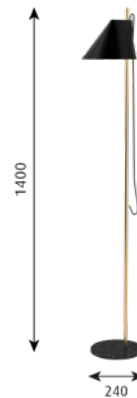

Finish: White or black. Matt wet painted. Brass/Marble versions: White or black shade. Matt wet painted. Clear lacquered, brushed brass stem. Matt marble base.

Material: Shade: Die cast aluminium. Base: Die cast aluminium (wet painted) or brushed marble. Marble: Italian Nero Margiua or White Carrara. Stem: Extruded brass (wet painted or clear lacquered).

Mounting: Cable type: Plastic cord. Cable length: 2,5m. Stepless dim between 15 and 100%. Timer function: 4 hours/8 hours. Light control: Switch on top of the stem. LED driver: separate, plugs into power outlet.

Weight: Max. 5.7 kg.

Class: Ingress protection IP20. Electric shock protection II w/o ground.

Info notes: A single push button located at the lamp will control the functions on/off and dimming. Turn on/off the light with light fading in/out. Stepless dim of the light to a suitable level between 15 and 100%. Timer function to automatically turn off the light after amount of time, selectable between off/4 hours/8 hours. Function to set a fixed light level each time the lamp is connected to main power. LED driver fitted externally on cord. This product is fitted with an integrated energy-saving LED light source. Should you wish to replace it, please contact Louis Poulsen so we can help you purchase the correct LED Replacement Kit. Please note that LED-replacement should always be carried out by an authorised electrician.

FINISH	LIGHT SOURCE	LUMEN	MOUNTING	EAN	ORDER NO.	Exkl. moms	Inkl. moms
Black	LED 2700K 10W	446	BLACK BASE	5703411664889	5744612539	7,260	9,075
Brass/Black	LED 2700K 10W	446	BLACK MARBLE BASE	5714693076543	5744162678	8,668	10,835
Brass/White	LED 2700K 10W	446	WHITE MARBLE BASE	5714693076338	5744162681	8,668	10,835
White	LED 2700K 10W	446	WHITE BASE	5703411664926	5744612542	7,260	9,075
SPARE PART				EAN	ORDER NO.	Exkl. moms	Inkl. moms
Adaptor 12V black				5703411466445	5744164867	452	565
Adaptor 12V white				5703411466452	5744164870	452	565
Yuh replacement kit LED w/wire				5703411740392	5744162377	190	237
Yuh replacement kit print				5703411740620	5744162364	308	385