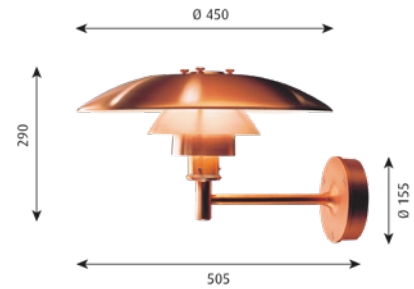

PH WALL

Wall and Ceiling Outdoor

Designer: Poul Henningsen

Concept: The fixture is designed based on the principle of a reflective three-shade system, which directs the light downwards. The shades have a matt white painted inside to ensure diffused, comfortable light distribution.

Finish: Copper, brushed.

Material: Shades: Spun copper. Wall box: Spun copper. Arm: Copper.

Mounting: Terminal block: 1x3x2.5mm². Cable entries: 2x bottom + 2x rear entries for Ø 10-14.5mm cable or 2x rear entries for Ø 10-14.5mm cable. Looping: Approved, max. 3x1,5mm².

Weight: Max. 6kg.

Class: Ingress protection IP23. Electric shock protection I w. ground.

Info notes: Please note that the copper surface is untreated in order to achieve a verdigris finish over time. This can result in an inconsistent surface finish prior to the product achieving full patina. This process might have begun already during stocking/ transportation.

FINISH	LIGHT SOURCE	MOUNTING SPECS.	EAN	ORDER NO.	Exkl. moms	Inkl. moms
Brushed Copper	1x100W E27	BOX W/O SIDE CABLE HOLES	5703411202678	5743143465	22,792	28,490
Brushed Copper	1x100W E27	BOX W/SIDE CABLE HOLES	5703411182703	5743142880	22,792	28,490
SPARE PART			EAN	ORDER NO.	Exkl. moms	Inkl. moms
PH Wall finger screw+washer			5703411007440	5743590432	248	310
Anti-Theft screws 3 pcs M8X20 copper			5703411167502	5747293476	264	330