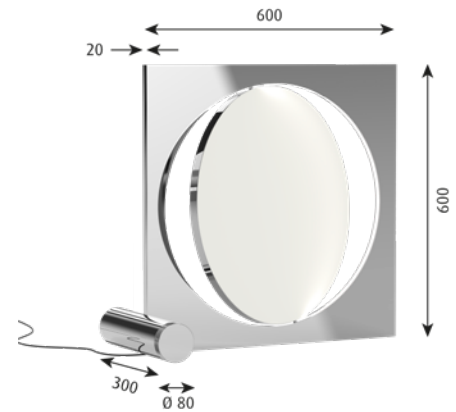

Finish: High lustre chrome-plated.

Disc: High lustre chrome-plated on one side and white, wet painted on the opposite side.

Material: Frame: High lustre chrome-plated solid cast aluminium.

Cylinder and switch: High lustre chrome-plated extruded aluminium.

Disc: Solid cast aluminium. High lustre chrome-plated on one side and white on the opposite side.

Opal silicone diffuser.

Mounting: Cable type: Black PVC cord.

Cable length: 2.5m.

LED-adapter: Separate, plugs into power outlet.

Light control: Rotatable switch on cylinder with stepless dimming.

The disc can rotate 360° around its own axis.

Weight: 20 kg

Class: Ingress protection IP20. Electric shock protection II wo/ ground.

Info notes: LED adapter fitted externally on cord. Turn on/off the light by rotating switch on cylinder with light fading in/out. Stepless dimming. The reflector disc can rotate 360° around its own axis. The lamps are numbered in editions of 100 pieces per edition and will be engraved with edition number and a unique sequential number from 1 - 100. This product is fitted with an integrated energy-saving LED light source. Should you wish to replace it, please contact Louis Poulsen so we can help you purchase the correct LED Replacement Kit. Please note that LED-replacement should always be carried out by an authorised electrician.

DIMENSIONS	FINISH	LIGHT SOURCE	SWITCH/PLUG	EAN	ORDER NO.	Exkl. moms	Inkl. moms
600x600	High Lustre Chrome/White	LED 3500K 19W	With dimmer	5714693005796	5744168274	55,160	68,950