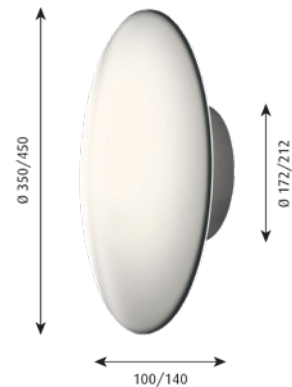

AJ EKLIPTA

Wall and Ceiling Outdoor

Designer: Arne Jacobsen

Concept: The fixture emits soft comfortable light. The glass is designed to provide a uniformly lit surface. The three-layer mouth-blown opal glass shade has a transparent edge, providing a decorative halo of light around the fixture.

Finish: White, powder coated. White opal glass.

Material: Ceiling/Wall box: Die cast aluminium or spun aluminium. Diffuser: Mouth-blown white opal glass.

Mounting: Terminal block: Ø 350/Ø 450: 5x2,5mm². Looping: Approved, Ø 350/Ø 450: Max. 5x1,5mm². Ballast positioning: In wall box.

Weight: Max. 4kg.

Class: Ingress protection IP44. Electric shock protection I w. ground.

Info notes: E27 versions can be used for outdoor by wall mounting only. Ø220: Compatible with leading edge mains dimmers. Please note that low power consumption on some products can affect dimming properties.

DIMENSIONS	FINISH	LIGHT SOURCE	SHIELD/DIFFUSER	MOUNTING	MOUNTING SPECS.	EAN	ORDER NO.	Exkl. moms	Inkl. moms
Ø 350	White	1x60W E27	WHT OPAL	WALL & CEILING	BOX W/SIDE CABLE HOLES	5714693247578	5743155372	5,032	6,290
Ø 450	White	1x60W E27	WHT OPAL	WALL & CEILING	BOX W/SIDE CABLE HOLES	5714693131464	5743155424	6,572	8,215
SPARE PART						EAN	ORDER NO.	Exkl. moms	Inkl. moms
AJ Eklipsta Ø350 glass						5703411007235	5743590018	2,652	3,315
AJ Eklipsta Ø450 glass						5703411007242	5743590021	3,736	4,670