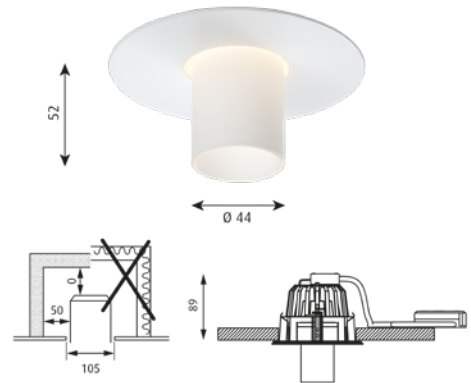

BALLERUP MINI

Recessed

Designer: C. J. Nørgaard Pedersen & P. Hougaard Nielsen

Concept: The light distribution is symmetric and directed downwards. The vertical three-layer mouth-blown glass cylinder provides a soft and comfortable light on the ceiling around the fixture, as well as reducing glare for passers-by.

Finish: White, powder coated. White opal glass.

Material: Diffuser: Mouth-blown white opal glass. Ring: Punched steel.

Mounting: Ceiling thickness: 5-32mm. Ceiling Cut-Out: Ø 105mm. Looping: Not approved. Driver hardwired to housing. For more information please look at www.louispuulsen.com.

Weight: Max. 0.5kg.

Class: Ingress protection IP20. Electric shock protection II.

Info notes: Supplied with light source. For LED replacement kits please do contact Louis Poulsen. The innovation of the LED technology is constant. The specifications mentioned are based on present technology.

FINISH	LIGHT SOURCE	LIGHTING CONTROL	LUMEN	EAN	ORDER NO.	Exkl. moms	Inkl. moms
White	LED 3000K 12W	DALI	792	5714693485574	5742561349	3,748	4,685
SPARE PART				EAN	ORDER NO.	Exkl. moms	Inkl. moms
Ballerup Mini/Micro glass				5703411004418	5742560719	952	1,190
Ballerup mini trim				5703411447246	5742586751	1,444	1,805
Mini Downlight LED-DA 3K V2				5714693483822	5742560890	2,312	2,890
Mini Downlight replacement kit LED 3K V2				5714693484072	5742560900	1,852	2,315