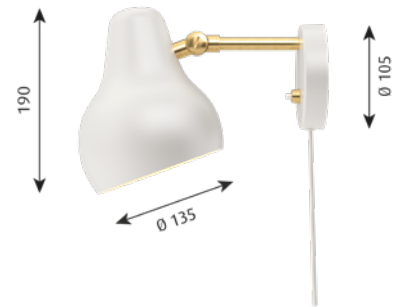

VL38 WALL

Wall lamps

Designer: Vilhelm Lauritzen

Concept: The fixture emits downward directed light. The angle of the shade can be adjusted to optimize light distribution. The shade is painted white on the inside to ensure a soft comfortable light.

Finish: Brushed brass. Black or White, powder coated.

Material: Wall box: Punched aluminium. Shade: Spun aluminium. Arm: Brushed brass.

Mounting: Cable type: Plastic cord. Cable length: 3,3m. Light control: Switch on wall box. 2 light levels. Timer function: 4 hours/8 hours. LED driver: integrated in wall box.

Weight: Max: 1.3 kg.

Class: Ingress protection IP20. Electric shock protection II w/o ground.

Info notes: Please note that the brass surfaces are untreated. This means that the surface will change over time and develop a patina.
Function to set a fixed light level each time the lamp is connected to main power. LED driver integrated in wall box. Two light levels 50% or 100%. Timer function to automatically turn off the light after amount of time, selectable between off/4 hours/8 hours. Adjustable (up and down) and rotating (to the side) lamp shade. This product is fitted with an integrated energy-saving LED light source. Should you wish to replace it, please contact Louis Poulsen so we can help you purchase the correct LED Replacement Kit. Please note that LED-replacement should always be carried out by an authorised electrician.

FINISH	LIGHT SOURCE	LUMEN	SHADE	SWITCH/PLUG	CABLE	EAN	ORDER NO.	Exkl. moms	Inkl. moms
Black	LED 2700K 9.6W	416	TILTABLE/ROTATABLE	With switch	With cord	5703411630259	5743163393	4,132	5,165
White	LED 2700K 9.6W	416	TILTABLE/ROTATABLE	With switch	With cord	5703411630372	5743163429	4,132	5,165
SPARE PART						EAN	ORDER NO.	Exkl. moms	Inkl. moms
VL38 replacement kit print						5703411583838	5744165950	308	385
VL38 replacement kit LED w/wire						5703411583876	5744165963	190	237
Yuh/VL38 replacement kit integrated adap						5703411739785	5744162335	508	635
VL38 replacement kit print V2						5703411746592	5744162429	308	385