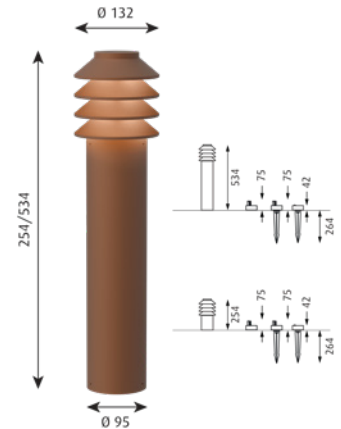

Mounting: Bysted Garden is fitted with external adaptor, a maximum of 4 Bysted Garden bollards (14 W) can be run by one adaptor. The adaptor and installation cables must be bought separately. Maximum distance to last bollard is 30 m. Stem: Ø95 mm.

Spike mounting: Put the bollard with the spike into the ground and let the cable run over the ground. The bollard is connected to the adaptor with the enclosed 5 m. cable and T-connector. Plug-and-Play.

Anchor mounting: Anchor unit to be fixed in concrete. Use installation cables for in-ground installation for legal fixed installation. Looping is approved. Requires installation by certified electrician.

Baseplate mounting: Mounting on a surface. Use installation cables for in-ground installation for legal fixed installation. Looping is approved. Requires installation by certified electrician.

Weight: Max. 6 kg

Class: Ingress protection w/spike: IP 65

Ingress protection w/anchor: IP 65 (Head), IP44 (Anchor)

Ingress protection w/base plate: IP 65 (Head), IP44 (Baseplate)

Electric shock protection III

IK06

Info notes: This product is fitted with an integrated energy-saving LED light source. Should you wish to replace it, please contact Louis Poulsen so we can help you purchase the correct LED Replacement Kit. Please note that LED-replacement should always be carried out by an authorised electrician.

DIMENSIONS	FINISH	LIGHT SOURCE	LUMEN	MOUNTING	EAN	ORDER NO.	Exkl. moms	Inkl. moms
LONG	Aluminium Colour Texture	LED 2700K 14W		BASE WO/ADAPTOR	5714693839698	5747404919	4,072	5,090
LONG	Aluminium Colour Texture	LED 2700K 14W		ANCHOR WO/ADAPTOR	5714693840328	5747404948	4,396	5,495
LONG	Aluminium Colour Texture	LED 2700K 14W	275	SPIKE W/O ADAP W/CONNECTOR	5714693953110	5747405772	4,232	5,290
LONG	Aluminium Colour Texture	LED 3000K 14W		BASE WO/ADAPTOR	5714693839483	5747404906	4,072	5,090
LONG	Aluminium Colour Texture	LED 3000K 14W		ANCHOR WO/ADAPTOR	5714693840113	5747404935	4,396	5,495
LONG	Aluminium Colour Texture	LED 3000K 14W	288	SPIKE W/O ADAP W/CONNECTOR	5714693953103	5747405769	4,232	5,290
LONG	Aluminium Colour Texture	LED 4000K 14W		BASE WO/ADAPTOR	5714693839278	5747404896	4,072	5,090
LONG	Aluminium Colour Texture	LED 4000K 14W		ANCHOR WO/ADAPTOR	5714693839902	5747404922	4,396	5,495
LONG	Aluminium Colour Texture	LED 4000K 14W	324	SPIKE W/O ADAP W/CONNECTOR	5714693953097	5747405756	4,232	5,290
LONG	Black Texture	LED 2700K		ANCHOR WO/ADAPTOR	5714693309856	5747409639	4,396	5,495
LONG	Black Texture	LED 2700K		BASE WO/ADAPTOR	5714693310593	5747409600	4,072	5,090
LONG	Black Texture	LED 2700K		SPIKE W/O ADAP W/CONNECTOR	5714693311118	5747409480	4,232	5,290
LONG	Black Texture	LED 3000K		ANCHOR WO/ADAPTOR	5714693310326	5747409626	4,396	5,495
LONG	Black Texture	LED 3000K		BASE WO/ADAPTOR	5714693310746	5747409590	4,072	5,090
LONG	Black Texture	LED 3000K		SPIKE W/O ADAP W/CONNECTOR	5714693311248	5747409477	4,232	5,290
LONG	Corten Colour	LED 2700K 14W		BASE WO/ADAPTOR	5714693845156	5747404579	4,072	5,090
LONG	Corten Colour	LED 2700K 14W		ANCHOR WO/ADAPTOR	5714693845576	5747404595	4,396	5,495
LONG	Corten Colour	LED 2700K 14W	247	SPIKE W/O ADAP W/CONNECTOR	5714693953059	5747405714	4,232	5,290
LONG	Corten Colour	LED 3000K 14W		ANCHOR WO/ADAPTOR	5714693845361	5747404582	4,396	5,495
LONG	Corten Colour	LED 3000K 14W	259	SPIKE W/O ADAP W/CONNECTOR	5714693953042	5747405701	4,232	5,290
LONG	Corten Colour	LED 3000K 14W		BASE WO/ADAPTOR	5714693844944	5747404566	4,072	5,090
SHORT	Aluminium Colour Texture	LED 2700K 14W		BASE WO/ADAPTOR	5714693837809	5747404825	3,740	4,675
SHORT	Aluminium Colour Texture	LED 2700K 14W		ANCHOR WO/ADAPTOR	5714693838431	5747404854	4,072	5,090
SHORT	Aluminium Colour Texture	LED 2700K 14W	275	SPIKE W/O ADAP W/CONNECTOR	5714693953080	5747405743	3,896	4,870