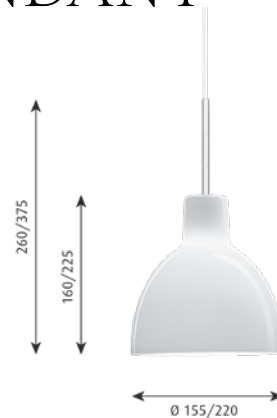

TOLDBOD 155/220 GLASS PENDANT

Pendants

Designer: Louis Poulsen A/S

Concept: The fixture emits glare-free light directed primarily downwards. The opal glass provides a comfortable and uniform illumination of the area around the fixture.

Finish: White opal glass.

Material: Suspension: Brushed stainless steel. Shade: Mouth-blown white opal glass.

Mounting: Suspension type: Cable 2x0,75mm². Canopy: Yes. Cable length: 3m.

Weight: Max. 1kg.

Class: Ingress protection IP20. Electric shock protection II w/o ground.

DIMENSIONS	FINISH	LIGHT SOURCE	CABLE	EAN	ORDER NO.	Exkl. moms	Inkl. moms
Ø 155	White Opal Glass	1x25WW G9	White fabric cord	5703411267752	5741094150	3,564	4,455
Ø 220	White Opal Glass	1x25WW G9	White fabric cord	5703411267455	5741094163	4,468	5,585
SPARE PART				EAN	ORDER NO.	Exkl. moms	Inkl. moms
Toldbod Pendant 155 spare glass				5703411123614	5741085907	2,464	3,080
Toldbod Pendant 220 spare glass				5703411134382	5741085910	3,300	4,125
Canopy White 2-part tophat ©				5703411179338	5749329034	212	265
Toldbod Pendant 155 25W QT susp kit V2				5703411267332	5741094134	1,284	1,605
Toldbod Pendant 220 25W QT susp. kit V2				5703411267363	5741094147	1,316	1,645