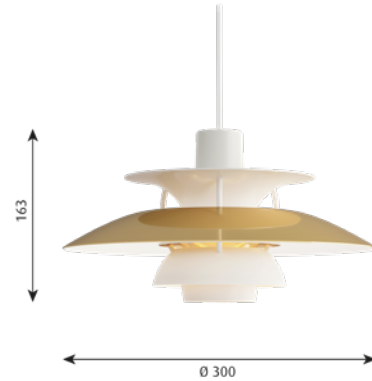

Monochrome Black, Monochrome Blue, Monochrome White, Hues of Blue, Hues of Green, Hues of Grey, Hues of Orange, Hues of Red, Hues of Rose: Matt wet painted.

Metal versions: Polished brass or copper and white, matt powder coated. Please note that the copper and brass surface is untreated. This means that the surface will change over time and develop a patina.

Material: Shades and anti-glare disc: Spun aluminium, spun copper or spun brass. Struts: rolled aluminium.

Mounting: Suspension type: Cable 2x1mm². Canopy: Yes. Cable length: 3m.

Weight: Max. 0.9 kg.

Class: Ingress protection IP20. Electric shock protection II w/o ground.

Info notes: Colour of anti-glare disc: Classic, Monochrome Blue and Hues of Orange: Blue. Hues of Red and Hues of Rose: Green. Hues of Green and Hues of Blue: Red. Hues of Grey and Modern White: Rose. Monochrome Black: Black. Monochrome White: White. Copper version: Copper. Brass version: Brass.

Colour of struts: Classic: Purple. Copper version, Brass version and Monochrome White: White. Monochrome Blue: Blue. Monochrome Black: Black. Modern White and Hues of colours: Bronze coloured.

Cable and canopy: Monochrome Black: Black cable and canopy. All others: White cable and canopy.

Please note that the copper and brass surface is untreated. This means that the surface will change over time and develop a patina. This process may have already begun when the product is delivered.

FINISH	LIGHT SOURCE	CABLE	EAN	ORDER NO.	Exkl. moms	Inkl. moms
Brass	1x20W E14	White fabric cord	5703411062265	5741099993	8,932	11,165
Copper	1x20W E14	White fabric cord	5703411767290	5741099883	8,932	11,165
Hues of Blue	1x20W E14	White fabric cord	5703411662786	5741095120	6,616	8,270
Hues of Green	1x20W E14	White fabric cord	5703411662977	5741095117	6,616	8,270
Hues of Grey	1x20W E14	White fabric cord	5703411662595	5741095133	6,616	8,270
Hues of Orange	1x20W E14	White fabric cord	5703411660782	5741095081	6,616	8,270
Hues of Red	1x20W E14	White fabric cord	5703411663165	5741095104	6,616	8,270
Hues of Rose	1x20W E14	White fabric cord	5703411663356	5741095094	6,616	8,270
Monochrome Black	1x20W E14	Black fabric cord	5714693452934	5741104639	6,616	8,270
Monochrome Blue	1x20W E14	White fabric cord	5714693430277	5741104587	6,616	8,270
Monochrome White	1x20W E14	White fabric cord	5714693428519	5741104600	6,616	8,270
White Classic	1x20W E14	White fabric cord	5703411662403	5741095146	6,616	8,270
White Modern	1x20W E14	White fabric cord	5703411662212	5741095159	6,616	8,270
SPARE PART			EAN	ORDER NO.	Exkl. moms	Inkl. moms
Canopy White 2-part tophat ©			5703411179338	5749329034	212	265
PH 5 mini electrical assembly EU			5703411740897	5741093397	916	1,145