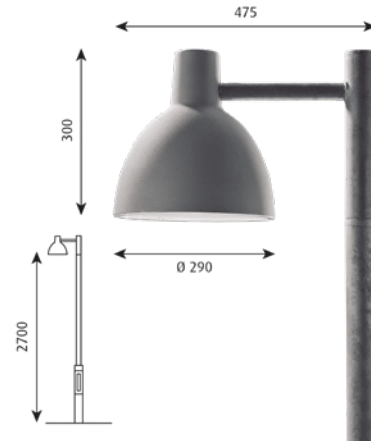

Finish: Aluminium coloured with textured surface or black with textured surface, powder coated.

Material: Fixture head: Die cast aluminium. Shield: Injection moulded clear polycarbonate. Pole top: Galvanized, steel.

Mounting: Pole dimension: Ø 48mm or Ø 60mm. Installation cable: 3,5m 2x1mm² (-DPC Cl.II), 3,5m 3x1mm² (-DPC Cl.I), 3,5m 4x1mm² (-DAC Cl.II), 3,5m 5x1mm² (-DAC Cl.I). Driver: In fixture head.

Weight: Max. 8.1kg.

Class: Ingress protection IP65. Electric shock protection I w. ground, II w/o ground. IK08.

Info notes: Fixture heads without pole are available for Ø 48mm or Ø 60mm poles. For fixture complete with Ø 60mm pole: choose "for Ø 48mm pole" (pole stub); outer pole dimension is Ø 60mm. Please note that for the aluminium coloured version both the pole top, arm and the pole itself are galvanized. Galvanized surfaces will oxidise and form a thin zinc-oxide layer on the surface over time. This can result in an inconsistent surface finish during oxidation. This process might have begun already during stocking/transportation. The formed zinc-oxide layer protects the galvanizing against additional corrosion. All variants available with Zhaga socket for Smart City compatibility. Including CLO and night time dimming options. LED Upgrade Kit available for updating conventional variants to LED variants.

Please contact Louis Poulsen for 2700K.

FINISH	LIGHT SOURCE	LIGHTING CONTROL	LUMEN	MOUNTING	MOUNTING SPECS.	EAN	ORDER NO.	Exkl. moms	Inkl. moms
-**	LED 3000K/4000K 20W	SR ZHAGA CT **		-**	-**	-	-	Kontakt LP	Kontakt LP
Aluminium Colour Texture	LED 3000K 20W	DAC: DALI + CLO	1928	Ø 60 POLE	GALVANIZED	5703411908167	5747811599	13,544	16,930
Aluminium Colour Texture	LED 3000K 20W	DAC: DALI + CLO	1928	Ø 48 POLE	GALVANIZED	5703411903681	5747811515	13,544	16,930
Aluminium Colour Texture	LED 4000K 20W	DAC: DALI + CLO	1988	Ø 60 POLE	GALVANIZED	5703411907955	5747811609	13,544	16,930
Aluminium Colour Texture	LED 4000K 20W	DAC: DALI + CLO	1988	Ø 48 POLE	GALVANIZED	5703411909638	5747811528	13,544	16,930
Black Texture	LED 3000K 20W	DAC: DALI + CLO	1928	Ø 60 POLE	PAINTED	5703411907740	5747811612	13,544	16,930
Black Texture	LED 3000K 20W	DAC: DALI + CLO	1928	Ø 48 POLE	PAINTED	5703411909423	5747811531	13,544	16,930
Black Texture	LED 4000K 20W	DAC: DALI + CLO	1988	Ø 60 POLE	PAINTED	5703411907535	5747811625	13,544	16,930
Black Texture	LED 4000K 20W	DAC: DALI + CLO	1988	Ø 48 POLE	PAINTED	5703411909218	5747811544	13,544	16,930
SPARE PART						EAN	ORDER NO.	Exkl. moms	Inkl. moms
Toldbod 290 diffuser						5703411014066	5747305050	1,044	1,305

**Please specify upon ordering. All variants available with Zhaga socket for Smart City compatibility. Including CLO and night time dimming options.

Please contact Louis Poulsen for 2700K.