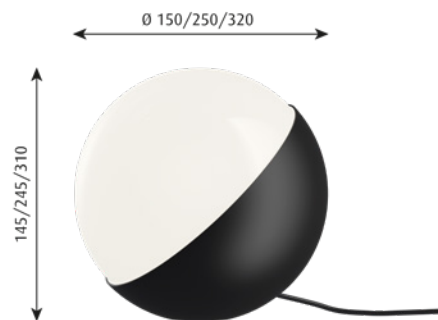

VL STUDIO TABLE/FLOOR

Floor lamps, Table lamps

Designer: Vilhelm Lauritzen

Concept: The fixture emits a glare-free diffused light. The triple-layered opal glass provides a very comfortable light distribution and radiates a pleasantly delicate glow to the surroundings.

Finish: Matt black, wet painted or brushed brass with fine hairlines. White opal glass, glossy. Unlacquered brass which will develop a patina.

Material: Glass: Mouth-blown, 3-layered opal glass, glossy.
Housing: Deep drawn aluminum or brass.

Please note the untreated brass will patinate.

Mounting: Glass can be unscrewed to change the light source.
Cable type: Plastic cord. Black for black version and white on brass versions.
Cable length: 2.5 m.
Ø150: On/off switch on cable.
Ø250 and Ø320: Electronic dimmer on cable for regulation of light brightness (requires suitable light source).

Weight: Max 7,9 kg.

Class: Ingress protection IP20. Electric shock protection II.

Info notes: The untreated brass will change over time and develop a patina.

DIMENSIONS	FINISH	LIGHT SOURCE	SWITCH/PLUG	CABLE	EAN	ORDER NO.	Exkl. moms	Inkl. moms
Ø 150	Black	G9	With switch	Black cord	5714693435890	5744169354	3,516	4,395
Ø 150	Brass	G9	With switch	White cord	5714693435685	5744169367	4,644	5,805
Ø 250	Black	E27	With dimmer	Black cord	5714693435470	5744169370	4,920	6,150
Ø 250	Brass	E27	With dimmer	White cord	5714693435265	5744169383	7,724	9,655
Ø 320	Black	E27	With dimmer	Black cord	5714693968749	5744167893	7,520	9,400
Ø 320	Brass	E27	With dimmer	White cord	5714693968732	5744167916	10,716	13,395
SPARE PART					EAN	ORDER NO.	Exkl. moms	Inkl. moms
VL Studio Table/Wall, Black grommet					5714693968787	5744167880	35	44
VL Studio Ø250 Table glass					5714693968794	5744167851	1,828	2,285
VL Studio Ø320 Table glass					571469396996	5744167864	3,088	3,860
VL Studio Table/Wall, White grommet					5714693987221	5744167877	35	44