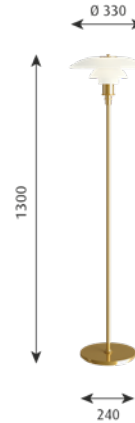

PH 3½-2½ FLOOR

Floor lamps

Designer: Poul Henningsen

Concept: The fixture is designed based on the principle of a reflective three-shade system, which directs the majority of the light downwards. The shades are made of mouth-blown opal three-layer glass, which is glossy on top and sandblasted matt on the underside, giving a soft and diffused light distribution.

Finish: Brass metallised, black metallised or high lustre chrome plated. White opal glass.

Material: Shades: Mouth-blown white opal glass. Top plate and base: Brass metallised, black metallised or high lustre chrome plated, spun brass. Stem: Brass metallised, black metallised or high lustre chrome plated, steel.

Mounting: Cable type: Plastic cord with plug. Cable length: 2.5m. Light control: On/off switch on cord.

Weight: Max. 7.5kg.

Class: Ingress protection IP20. Electric shock protection II w/o ground.

FINISH	LIGHT SOURCE	SWITCH/PLUG	CABLE	EAN	ORDER NO.	Exkl. moms	Inkl. moms
Black Metallised	1x70W E27	With switch	Black cord	5703411568569	5744166218	19,032	23,790
Brass Metallised	1x70W E27	With switch	White cord	5703411098936	5744611255	19,032	23,790
High Lustre Chrome Plated	1x70W E27	With switch	Black cord	5703411127124	5744162199	17,476	21,845
SPARE PART				EAN	ORDER NO.	Exkl. moms	Inkl. moms
PH 3½-2½, Glass middle shade				5703411127179	5744162241	3,008	3,760
PH 3½-2½, Glass lower shade				5703411127186	5744162254	2,592	3,240
PH 3½, Glass top shade				5703411128718	5744162267	4,392	5,490
Foot switch On/Off black				5703411196090	5717000000	424	530
Foot switch On/Off white				5703411196106	5717000013	424	530
Finger screw SS M3X12 (3pcs) lower				5703411842089	5744610528	70	88
Finger screw brass raw M3X12 (3pcs)lower				5714693450473	5744611284	70	88