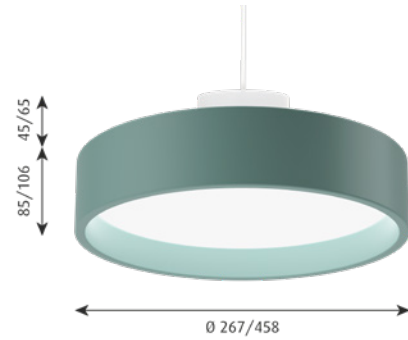

LP CIRCLE SUSPENDED

Pendants

Designer: Mikkel Beedholm/KHR Architecture

Concept: The fixture emits diffused light via a high-efficiency acrylic diffuser. The diffuser, which is encircled by a voluminous coloured or white ring, is hidden when viewed from low angles. Angling the inner side of the ring 5° creates a comfortable and decorative graduation of the light from the diffuser. Perforated body discreetly illuminates the other components of the fixture.

Finish: White, Black, Pale Petroleum or Yellow. Powder coated.

Material: Reflector: Deep drawn aluminium. Diffuser: Acrylic, frosted.

Mounting: Hung: Cord 5x1.5mm², 3m.

Weight: Max 2,3kg. (Ø260). Max 5kg. (Ø450).

Class: Ingress protection IP20. Electric shock protection I.

Info notes: LED technology is constantly developing. The specifications given are based on existing technology. For LED replacement kit please do contact Louis Poulsen. Please contact Louis Poulsen for the following versions: LP Circle Ø 450 HO: High output for projects with high ceilings or where high illumination is required. LP Circle Ø 450 with microprismatic diffuser for UGR <19 (CIE 117). If you have special requirements concerning colour temperature, IP class or other modifications to the LP Circle model, please contact Louis Poulsen.

DIMENSIONS	FINISH	LIGHT SOURCE	LIGHTING CONTROL	LUMEN	SHIELD/DIFFUSER	CABLE	MOUNTING	EAN	ORDER NO.	Exkl. moms	Inkl. moms
Ø 260	Black	LED 3000K 13W	DALI/SWITCH-DIM	1020	OPAL	WHT TEX	SUSPENDED	5703411761854	5741099773	7,344	9,180
Ø 260	Pale Petroleum	LED 3000K 13W	DALI/SWITCH-DIM	1083	OPAL	WHT TEX	SUSPENDED	5703411675168	5741095573	7,344	9,180
Ø 260	White	LED 3000K (ra90)	DALI/SWITCH-DIM		PRISMATIC	WHT TEX	SUSPENDED	5714693538348	5741105638	8,500	10,625
Ø 260	White	LED 3000K 13W	DALI/SWITCH-DIM	1315	OPAL	WHT TEX	SUSPENDED	5703411758212	5741094888	7,344	9,180
Ø 260	White	LED 4000K (ra90)	DALI/SWITCH-DIM		PRISMATIC	WHT TEX	SUSPENDED	5714693538553	5741105641	8,500	10,625
Ø 260	White	LED 4000K 13W	DALI/SWITCH-DIM	1357	OPAL	WHT TEX	SUSPENDED	5703411795088	5741097047	7,344	9,180
Ø 260	White	LED KELVIN ADJUST-ABLE	DALI KELVIN ADJUST-ABLE	1251	OPAL	WHT TEX	SUSPENDED	5703411489338	5741098208	8,320	10,400
Ø 260	White	LED KELVIN ADJUST-ABLE	DALI KELVIN ADJUST-ABLE		PRISMATIC	WHT TEX	SUSPENDED	5714693538768	5741105654	9,476	11,845
Ø 260	Yellow	LED 3000K 13W	DALI/SWITCH-DIM	1194	OPAL	WHT TEX	SUSPENDED	5703411675359	5741095586	7,344	9,180
Ø 450	Black	LED 3000K 25W	DALI/SWITCH-DIM	2356	OPAL	WHT TEX	SUSPENDED	5703411762042	5741099786	11,368	14,210
Ø 450	Pale Petroleum	LED 3000K 25W	DALI/SWITCH-DIM	2424	OPAL	WHT TEX	SUSPENDED	5703411669129	5741095654	11,368	14,210
Ø 450	White	LED 3000K 25W	DALI/SWITCH-DIM	2655	OPAL	WHT TEX	SUSPENDED	5703411758403	5741094891	11,368	14,210
Ø 450	White	LED 3000K 35W	DALI HIGH OUTPUT	3978	OPAL	WHT TEX	SUSPENDED	5714693538973	5741105667	12,336	15,420
Ø 450	White	LED 3000K 35W	DALI HIGH OUTPUT	3631	PRISMATIC	WHT TEX	SUSPENDED	5714693539185	5741105670	13,492	16,865
Ø 450	White	LED 4000K 25W	DALI/SWITCH-DIM	2741	OPAL	WHT TEX	SUSPENDED	5703411793688	5741106996	11,368	14,210
Ø 450	White	LED 4000K 25W	DALI/SWITCH-DIM	2320	PRISMATIC	WHT TEX	SUSPENDED	5714693539819	5741105706	12,524	15,655
Ø 450	White	LED 4000K 35W	DALI HIGH OUTPUT	4106	OPAL	WHT TEX	SUSPENDED	5714693539390	5741105683	12,336	15,420
Ø 450	White	LED 4000K 35W	DALI HIGH OUTPUT	3748	PRISMATIC	WHT TEX	SUSPENDED	5714693539604	5741105696	13,492	16,865
Ø 450	White	LED KELVIN ADJUST-ABLE	DALI KELVIN ADJUST-ABLE	2659	OPAL	WHT TEX	SUSPENDED	5703411489666	5741098211	12,216	15,270
Ø 450	White	LED KELVIN ADJUST-ABLE	DALI KELVIN ADJUST-ABLE		PRISMATIC	WHT TEX	SUSPENDED	5714693540020	5741105719	13,368	16,710
Ø 450	Yellow	LED 3000K 25W	DALI/SWITCH-DIM	2564	OPAL	WHT TEX	SUSPENDED	5703411669471	5741095667	11,368	14,210
SPARE PART								EAN	ORDER NO.	Exkl. moms	Inkl. moms
Circle Ø260 diffuser opal								5703411379998	5742583657	1,056	1,320
Circle Ø450 diffuser opal								5703411380161	5742583660	1,352	1,690
Circle Ø260 replacement kit LED 3K90								5703411835326	5741087824	2,124	2,655
Circle Ø260 replacement kit LED 4K90								5703411835531	5741087837	2,124	2,655
Circle Ø450 replacement kit LED 3K90								5703411835746	5741087840	2,172	2,715
Circle Ø450 replacement kit LED 4K90								5703411837252	5741087853	2,172	2,715
ACCESSORIES								EAN	ORDER NO.	Exkl. moms	Inkl. moms
Circle Ø450 prismatic diffuser								5703411320303	5742583644	1,548	1,935