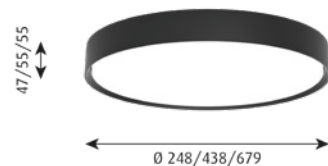

LP SLIM ROUND SEMI RECESSED

Recessed

Designer: Louis Poulsen A/S

Concept: The slim housing encircles a high-efficient acrylic diffuser emitting diffused primarily downward directed light. The slim body has a slight curvature and an inner curve which reduces contrast. The product family comes in a range of sizes and mounting options for a wide range of applications. Surface mounted and suspended versions have an indirect light component.

Finish: White or black, powder coated or clear lacquered, pickled aluminium.

Material: Reflector: Die cast aluminium. Diffuser: Acrylic, opal or micro prismatic. Installation lock: Aluminium.

Mounting: Ceiling thickness: 1–60 mm.
Cut-out dimensions: Ø 250: Ø198mm, Ø 440: Ø215mm, Ø 680: Ø 270mm.
Optional mounting bracket or wire for alternative installation.
Looping: Approved, max 5 x 2.5 mm².
Driver integrated.

Weight: Max: 8kg

Class: Ingress protection IP20. Electric shock protection I.

DIMENSIONS	FINISH	LIGHT SOURCE	LIGHTING CONTROL	LUMEN	SHIELD/DIFFUSER	MOUNTING	EAN	ORDER NO.	Exkl. moms	Inkl. moms
Ø 250	Black	LED 3000K 13W	DALI	1089	OPAL	SEMI-RECESSED	5703411649800	5742584261	6,584	8,230
Ø 250	Dark Aluminium Raw	LED 3000K 13W	DALI	1089	OPAL	SEMI-RECESSED	5714693250806	5742584766	6,584	8,230
Ø 250	White	LED 3000K 13W	DALI	1248	OPAL	SEMI-RECESSED	5703411650370	5742584232	6,584	8,230
Ø 250	White	LED 3000K 13W	DALI	1132	PRISMATIC	SEMI-RECESSED	5714693545599	5742585037	7,740	9,675
Ø 250	White	LED 4000K 13W	DALI	1274	OPAL	SEMI-RECESSED	5703411650189	5742584245	6,584	8,230
Ø 250	White	LED 4000K 13W	DALI	1155	PRISMATIC	SEMI-RECESSED	5714693545889	5742585040	7,740	9,675
Ø 250	White	LED KELVIN ADJUSTABLE	DALI KELVIN ADJUSTABLE	1232	OPAL	SEMI-RECESSED	5703411649992	5742584258	7,420	9,275
Ø 250	White	LED KELVIN ADJUSTABLE	DALI KELVIN ADJUSTABLE		PRISMATIC	SEMI-RECESSED	5714693546497	5742585053	8,576	10,720
Ø 440	Black	LED 3000K 25W	DALI	2373	OPAL	SEMI-RECESSED	5703411658987	5742584326	10,200	12,750
Ø 440	Dark Aluminium Raw	LED 3000K 25W	DALI	2373	OPAL	SEMI-RECESSED	5714693252206	5742584795	10,200	12,750
Ø 440	White	LED 3000K 25W	DALI	2677	OPAL	SEMI-RECESSED	5703411659557	5742584290	10,200	12,750
Ø 440	White	LED 3000K 25W	DALI	2357	PRISMATIC	SEMI-RECESSED	5714693547548	5742585105	11,356	14,195
Ø 440	White	LED 3000K 35W	DALI HIGH OUTPUT	3611	PRISMATIC	SEMI-RECESSED	5714693548590	5742585150	12,320	15,400
Ø 440	White	LED 4000K 25W	DALI	2731	OPAL	SEMI-RECESSED	5703411659366	5742584300	10,200	12,750
Ø 440	White	LED 4000K 25W	DALI	2405	PRISMATIC	SEMI-RECESSED	5714693547753	5742585118	11,356	14,195
Ø 440	White	LED 4000K 35W	DALI HIGH OUTPUT	3991	OPAL	SEMI-RECESSED	5714693548385	5742585147	11,168	13,960
Ø 440	White	LED 4000K 35W	DALI HIGH OUTPUT	3684	PRISMATIC	SEMI-RECESSED	5714693548804	5742585163	12,320	15,400
Ø 440	White	LED KELVIN ADJUSTABLE	DALI KELVIN ADJUSTABLE	2532	OPAL	SEMI-RECESSED	5703411659175	5742584313	11,040	13,800
Ø 440	White	LED KELVIN ADJUSTABLE	DALI KELVIN ADJUSTABLE		PRISMATIC	SEMI-RECESSED	5714693547968	5742585121	12,192	15,240
Ø 680	Black	LED 3000K 53W	DALI	5814	OPAL	SEMI-RECESSED	5703411657843	5742584384	19,580	24,475
Ø 680	Dark Aluminium Raw	LED 3000K 53W	DALI	5814	OPAL	SEMI-RECESSED	5714693253524	5742584821	19,580	24,475
Ø 680	White	LED 3000K 46W	DALI	4721	PRISMATIC	SEMI-RECESSED	5714693860999	5742585341	20,736	25,920
Ø 680	White	LED 3000K 53W	DALI	6266	OPAL	SEMI-RECESSED	5703411658413	5742584355	19,580	24,475
Ø 680	White	LED 4000K 46W	DALI	4817	PRISMATIC	SEMI-RECESSED	5714693861248	5742585354	20,736	25,920
Ø 680	White	LED 4000K 53W	DALI	6393	OPAL	SEMI-RECESSED	5703411658222	5742584368	19,580	24,475
Ø 680	White	LED KELVIN ADJUSTABLE	DALI KELVIN ADJUSTABLE	6383	OPAL	SEMI-RECESSED	5703411658031	5742584371	20,708	25,885
Ø 680	White	LED KELVIN ADJUSTABLE	DALI KELVIN ADJUSTABLE	4809	PRISMATIC	SEMI-RECESSED	5714693861637	5742585367	21,864	27,330
SPARE PART							EAN	ORDER NO.	Exkl. moms	Inkl. moms
Slim Round Ø680 diffuser opal							5703411642542	5742584627	1,456	1,820
SLIM ROUND SEMI-REC 680 MOUNT. DEVICE							5703411656297	5742584436	1,528	1,910
Slim Round semi-rec Ø250/440 mount device							5703411656488	5742584423	1,172	1,465
Slim Round Ø250 replacement kit LED 3K90							5703411835951	5741087963	1,156	1,445
Slim Round Ø250 replacement kit LED 4K90							5703411836163	5741087976	1,156	1,445
Slim Round Ø440 replacement kit LED 3K90							5703411836798	5741087989	2,432	3,040
Slim Round Ø440 replacement kit LED 4K90							5703411837009	5741087992	2,432	3,040
Slim Round Ø680 R/SR/S replacement kit LED 3K90							5703411837467	5741087947	7,600	9,500
Slim Round Ø680 R/SR/P replacement kit LED 4K90							5703411837832	5741087950	7,600	9,500