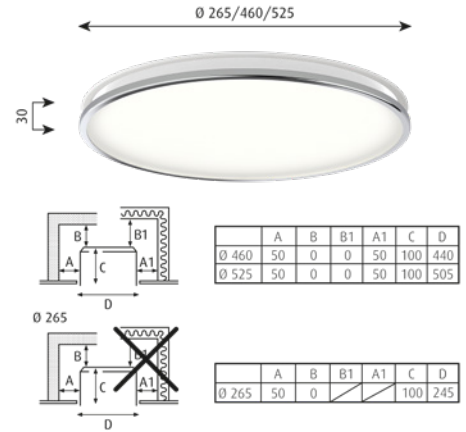

MUNKEGAARD

Recessed

Designer: Arne Jacobsen

Concept: The fixture looks like a disc hovering just below the ceiling – an impression primarily created by the illuminated opening and the suspended placement of the fixture below the mounting surface. The 2-layer glass/acrylic shade ensures uniform, gently diffused lighting. This fixture gives the room the illusion of extra height.

Finish: High lustre chrome plated or satin chrome plated. Matt-white acrylic/toughened clear glass.

Material: Shade: 2-layer: matt-white acrylic and toughened glass. Edge ring: High lustre chrome plated or satin chrome plated, brass.

Mounting: Connection: Ø 265/Ø 460/Ø 525: Terminal strip 5x2.5mm². Ceiling thickness: Ø 265/ Ø 460/Ø 525: 1–50mm. Cut-out dimensions: Ø 265: 245mm, Ø 460: 440mm, Ø 525: 505mm. Looping: Approved, max. 5x1.5mm².

Weight: Max. 7kg.

Class: Ingress protection IP20. Electric shock protection I w. ground.

Info notes: For LED replacement kit please do contact Louis Poulsen. The innovation of the LED technology is constant. The specifications mentioned are based on present technology.

DIMENSIONS	FINISH	LIGHT SOURCE	LIGHTING CONTROL	LUMEN	SHIELD/DIFFUSER	EAN	ORDER NO.	Exkl. moms	Inkl. moms
Ø 265	Brass	LED 3000K 15W	DALI/SWITCH-DIM	974	LED OPAL	5714693880126	5742580841	8,448	10,560
Ø 265	High Lustre Chrome Plated	LED 3000K 15W	DALI/SWITCH-DIM	974	LED OPAL	5703411312483	5742580249	8,448	10,560
Ø 265	Satin Chrome Plated	LED 3000K 15W	DALI/SWITCH-DIM	974	LED OPAL	5703411312445	5742580207	8,448	10,560
Ø 460	Brass	LED 3000K 30W	DALI/SWITCH-DIM	2271	LED OPAL	5714693879878	5742580854	14,252	17,815
Ø 460	High Lustre Chrome Plated	LED 3000K 30W	DALI/SWITCH-DIM	2271	LED OPAL	5703411312568	5742580320	14,252	17,815
Ø 460	Satin Chrome Plated	LED 3000K 30W	DALI/SWITCH-DIM	2271	LED OPAL	5703411312520	5742580281	14,252	17,815
Ø 525	Brass	LED 3000K 42W	DALI	3312	LED OPAL	5714693879625	5742580867	15,440	19,300
Ø 525	High Lustre Chrome Plated	LED 3000K 42W	DALI	3312	LED OPAL	5703411774519	5742580799	15,440	19,300
Ø 525	Satin Chrome Plated	LED 3000K 42W	DALI	3312	LED OPAL	5703411774328	5742580786	15,440	19,300
SPARE PART						EAN	ORDER NO.	Exkl. moms	Inkl. moms
Munkegaard glass spring all versions						5703411004364	5742560531	79	99
Munkegaard Ø525 LED opal Gls.W/Ring CHR						5703411288962	5742580171	9,152	11,440
Munkegaard Ø525 LED opal Gls.W/Ring SAT CHR						5703411288993	5742580168	9,152	11,440
Munkegaard Ø460 LED opal Gls.W/Ring CHR						5703411289020	5742580155	8,448	10,560
Munkegaard Ø460 LED opal Gls.W/Ring SAT CHR						5703411289051	5742580142	8,448	10,560
Munkegaard Ø265 LED opal Gls.W/Ring CHR						5703411289082	5742580139	5,280	6,600
Munkegaard Ø265 LED opal Gls.W/Ring SAT CHR						5703411289112	5742580126	5,280	6,600
Munkegaard Ø265 replacement kit LED 3K90						5703411308240	5742580430	2,464	3,080
Munkegaard Ø460 replacement kit LED 3K90						5703411308479	5742580456	4,700	5,875
Munkegaard Ø525 replacement kit LED 3K90						5703411774823	5742580809	6,028	7,535
MUNKEG. 265 LED OPAL GLASS W/RING BRASS						5714693880614	5742580812	5,280	6,600
MUNKEG. 460 LED OPAL GLASS W/RING BRASS						5714693880867	5742580825	8,448	10,560
MUNKEG. 525 LED OPAL GLAS W/RING BRASS						5714693881116	5742580838	9,152	11,440