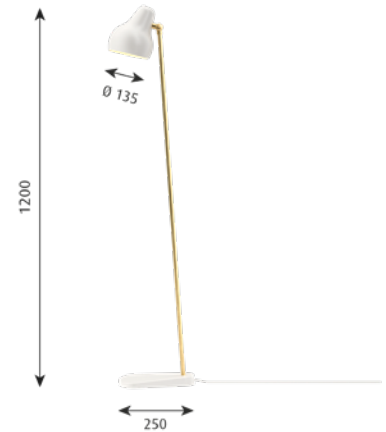

VL38 FLOOR

Floor lamps

Designer: Vilhelm Lauritzen

Concept: The fixture emits downward directed light. The angle of the shade can be adjusted to optimize light distribution. The shade is painted white on the inside to ensure a soft comfortable light.

Finish: Brushed brass. Black or White, powder coated.

Material: Base: Die cast aluminium. Shade: Spun aluminium. Stem: Brushed brass.

Mounting: Cable type: Plastic cord. Cable length: 4m. Light control: In-line switch on cord. 2 light levels. Timer function: 4 hours/8 hours. LED driver: separate, plugs into power outlet.

Weight: Max. 6.7 kg.

Class: Ingress protection IP20. Electric shock protection II w/o ground.

Info notes: Please note that the brass surfaces are untreated. This means that the surface will change over time and develop a patina. Function to set a fixed light level each time the lamp is connected to main power. LED driver fitted externally on cord. Two light levels 50% or 100%. Timer function to automatically turn off the light after amount of time, selectable between off/4 hours/8 hours. Adjustable (up and down) lamp shade. This product is fitted with an integrated energy-saving LED light source. Should you wish to replace it, please contact Louis Poulsen so we can help you purchase the correct LED Replacement Kit. Please note that LED-replacement should always be carried out by an authorised electrician.

FINISH	LIGHT SOURCE	LUMEN	EAN	ORDER NO.	Exkl. moms	Inkl. moms
Black	LED 2700K 9.6W	416	5703411630495	5744163208	7,260	9,075
White	LED 2700K 9.6W	416	5703411682579	5744162270	7,260	9,075
SPARE PART			EAN	ORDER NO.	Exkl. moms	Inkl. moms
Adaptor 12V black			5703411466445	5744164867	452	565
Adaptor 12V white			5703411466452	5744164870	452	565
VL38 replacement kit print			5703411583838	5744165950	308	385
VL38 replacement kit LED w/wire			5703411583876	5744165963	190	237
VL38 replacement kit print V2			5703411746592	5744162429	308	385