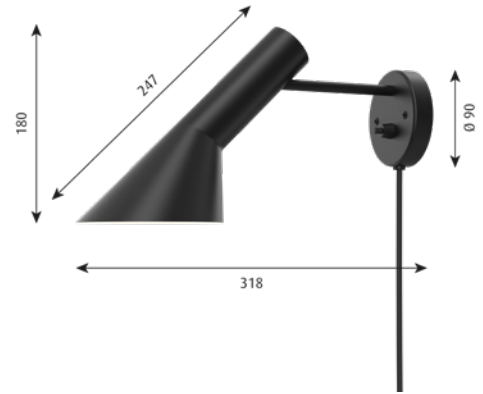

AJ WALL

Wall lamps

Designer: Arne Jacobsen

Concept: The wall lamp emits downward directed light. The angle of the shade and rotation can be adjusted to optimize light distribution. The shade is painted white on the inside to ensure a soft comfortable light.

Finish: White, Black, Pale Petroleum, Warm Sand, Soft Lemon, Electric Orange, Dusty Blue, Warm Grey, Stainless Steel Polished.

Material: Shade: Spun steel or stainless steel. Wall box: Spun steel or deep drawn stainless steel. Arm: Steel or stainless steel.

Mounting: Mounting with cord and plug or for hardwiring.
With cord: Cord with plug. Cord length: 2.4m. Light control: On/off switch on wall box.
Without cord for hardwiring: Wall bracket for mounting on wall. Light control: Two options. Either with on/off switch on wall box or without switch on wall box with turn on/off at main switch

Weight: Max. 1kg.

Class: Ingress protection IP20.
With cord and plug: Electric shock protection II.
For hardwiring: Electric shock protection I.

FINISH	LIGHT SOURCE	SHADE	SWITCH/PLUG	CABLE	EAN	ORDER NO.	Exkl. moms	Inkl. moms
Black	1x20W E14	TILTABLE/ROTATABLE	With switch	Without cord	5714693797523	5743150872	7,416	9,270
Black	1x20W E14	TILTABLE/ROTATABLE	With switch	With cord	5714693733385	5743150458	7,416	9,270
Black	1x20W E14	TILTABLE/ROTATABLE	Without switch	Without cord	5714693794584	5743150733	7,416	9,270
Dusty Blue	1x20W E14	TILTABLE/ROTATABLE	With switch	With cord	5714693257058	5743147775	7,416	9,270
Dusty Blue	1x20W E14	TILTABLE/ROTATABLE	With switch	Without cord	5714693267637	5743147872	7,416	9,270
Dusty Blue	1x20W E14	TILTABLE/ROTATABLE	Without switch	Without cord	5714693258109	5743147827	7,416	9,270
Electric Orange	1x20W E14	TILTABLE/ROTATABLE	With switch	With cord	5714693256556	5743147746	7,416	9,270
Electric Orange	1x20W E14	TILTABLE/ROTATABLE	With switch	Without cord	5714693266906	5743147843	7,416	9,270
Electric Orange	1x20W E14	TILTABLE/ROTATABLE	Without switch	Without cord	5714693257492	5743147791	7,416	9,270
Pale Petroleum	1x20W E14	TILTABLE/ROTATABLE	With switch	With cord	5714693731701	5743150539	7,416	9,270
Pale Petroleum	1x20W E14	TILTABLE/ROTATABLE	With switch	Without cord	5714693789542	5743150953	7,416	9,270
Pale Petroleum	1x20W E14	TILTABLE/ROTATABLE	Without switch	Without cord	5714693796267	5743150814	7,416	9,270
Soft Lemon	1x20W E14	TILTABLE/ROTATABLE	With switch	With cord	5714693256631	5743147759	7,416	9,270
Soft Lemon	1x20W E14	TILTABLE/ROTATABLE	With switch	Without cord	5714693267187	5743147856	7,416	9,270
Soft Lemon	1x20W E14	TILTABLE/ROTATABLE	Without switch	Without cord	5714693257737	5743147801	7,416	9,270
Stainless Steel Polished	1x20W E14	TILTABLE/ROTATABLE	With switch	With cord	5714693212941	5743150034	7,840	9,800
Stainless Steel Polished	1x20W E14	TILTABLE/ROTATABLE	With switch	Without cord	5714693790388	5743150995	7,840	9,800
Stainless Steel Polished	1x20W E14	TILTABLE/ROTATABLE	Without switch	Without cord	5714693797103	5743150856	7,840	9,800
Warm Grey	1x20W E14	TILTABLE/ROTATABLE	With switch	With cord	5714693257485	5743147788	7,416	9,270
Warm Grey	1x20W E14	TILTABLE/ROTATABLE	With switch	Without cord	5714693268085	5743147885	7,416	9,270
Warm Grey	1x20W E14	TILTABLE/ROTATABLE	Without switch	Without cord	5714693258314	5743147830	7,416	9,270
Warm Sand	1x20W E14	TILTABLE/ROTATABLE	With switch	With cord	5714693256891	5743147762	7,416	9,270
Warm Sand	1x20W E14	TILTABLE/ROTATABLE	With switch	Without cord	5714693267477	5743147869	7,416	9,270
Warm Sand	1x20W E14	TILTABLE/ROTATABLE	Without switch	Without cord	5714693257898	5743147814	7,416	9,270
White	1x20W E14	TILTABLE/ROTATABLE	With switch	With cord	5714693733590	5743150445	7,416	9,270
White	1x20W E14	TILTABLE/ROTATABLE	With switch	Without cord	5714693797318	5743150869	7,416	9,270
White	1x20W E14	TILTABLE/ROTATABLE	Without switch	Without cord	5714693794379	5743150720	7,416	9,270