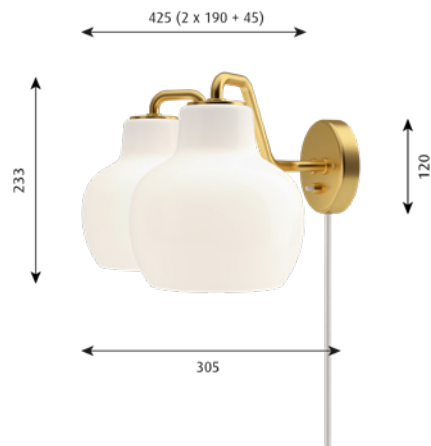

VL RING CROWN WALL

Wall lamps

Designer: Vilhelm Lauritzen

Concept: The wall lamp emits light directed primarily downwards. The opal glass provides a comfortable and uniform illumination of the area around the fixture.

Finish: Glossy mouth-blown white opal glass. Satin polished brass, untreated.

Material: Mouth-blown, 3-layered, opal glass. Wall lamp arm and wall-box: Untreated brass, will patinate.

Mounting: Mounting with cord and plug or for hardwiring.
With cord: White 2 x 0,75 mm² PVC cord with plug. Cord length: 2.5m. Light control: On/off switch on wall box.
Without cord for hardwiring: Wall bracket for mounting on wall. Light control: Two options. Either with on/off switch on wall box or without switch on wall box with turn on/off at main switch

Weight: Max. 2.9 kg.

Class: Ingress protection IP20.
With cord and plug: Electric shock protection II.
For hardwiring: Electric shock protection I.

Info notes: Please note that the brass surfaces are untreated. This means that the surface will change over time and develop a patina. The total weight of the fixtures are calculated with the average weight of the glass (671g). They vary from approx. 600-800g.

DIMENSIONS	FINISH	LIGHT SOURCE	SWITCH/PLUG	CABLE	EAN	ORDER NO.	Exkl. moms	Inkl. moms
1	Brass/Glossy Opal Glass	E27	With switch	With cord	5703411181027	5743145450	6,368	7,960
1	Brass/Glossy Opal Glass	E27	With switch	Without cord	5714693185122	5743147720	6,368	7,960
1	Brass/Glossy Opal Glass	E27	Without switch	Without cord	5714693186709	5743147704	6,368	7,960
2	Brass/Glossy Opal Glass	E27	With switch	Without cord	5714693249268	5743147733	9,676	12,095
2	Brass/Glossy Opal Glass	E27	With switch	With cord	5703411182468	5743145463	9,676	12,095
2	Brass/Glossy Opal Glass	E27	Without switch	Without cord	5714693185948	5743147717	9,676	12,095
SPARE PART					EAN	ORDER NO.	Exkl. moms	Inkl. moms
VL Ring crown Wall/3-5-7 glass					5703411182444	5741094406	3,152	3,940
VL Ring Crown wire/cord, replacement kit					5714693247288	5741109508	1,724	2,155