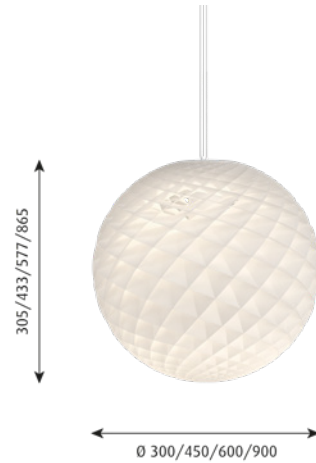

PATERA

Pendants

Designer: Øivind Slaatto

Concept: The pendant is a glowing sphere built up of small diamond-shaped cells. Each cell is carefully designed to capture light and to shield the light source from the viewing angles above 45 degrees. Each cell glows. Below 45 degrees, the fields are open to direct light downwards. A small amount of light is also sent upwards to illuminate the ceiling.

Finish: White, matt coated.

Material: Shade: Cut matt PVC.
E27: Matt-chromed brass and die cast acrylic.
LED: Matt white.

Mounting: E27:
Ø300: Cable 2x0,75mm².
Ø450/Ø600: Cable 2x1.0 mm².
Ø900: Cable 3x1mm² and wire.
Cord length: 4m.
Canopy: Yes.

LED:
Ø450/Ø600/900: Cable 2x0.75mm² and wire.
Cord length: 4m.
Canopy contains driver.

Weight: E27: Max. 7,1 kg. LED: Max. 12,1 kg

Class: Ingress protection IP20. Electric shock protection I w. Ground, E27 Ø300/Ø480/Ø600 E27 II w/o ground.

Info notes: For LED replacement kits please do contact Louis Poulsen. The innovation of the LED technology is constant. The specifications mentioned are based on present technology.

DIMENSIONS	FINISH	LIGHT SOURCE	LIGHTING CONTROL	LUMEN	EAN	ORDER NO.	Exkl. moms	Inkl. moms
Ø 300	White	1x40W E27			5714693425174	5741104545	7,944	9,930
Ø 450	White	1x60W E27			5703411497425	5741099003	10,204	12,755
Ø 450	White	LED 2700K 42W	DALI	2428	5714693500703	5741105191	14,800	18,500
Ø 450	White	LED 3000K 42W	DALI	2525	5714693500918	5741105201	14,800	18,500
Ø 600	White	1x100W E27			5703411438664	5741096941	15,704	19,630
Ø 600	White	LED 2700K 65W	DALI	4206	5703411896648	5741100028	25,212	31,515
Ø 600	White	LED 2700K 65W	WIRELESS BLUETOOTH	4206	5703411897874	5741100057	26,664	33,330
Ø 600	White	LED 3000K 65W	DALI	4272	5703411764800	5741481297	25,212	31,515
Ø 600	White	LED 3000K 65W	WIRELESS BLUETOOTH	4272	5703411764794	5741481695	26,664	33,330
Ø 900	White	1x100W E27			5703411061039	5741099977	34,496	43,120
Ø 900	White	LED 2700K 96W	DALI	5472	5703411898833	5741100099	46,244	57,805
Ø 900	White	LED 2700K 96W	WIRELESS BLUETOOTH	5472	5703411899045	5741100109	47,696	59,620
Ø 900	White	LED 3000K 96W	DALI	5689	5703411764749	5741481792	46,244	57,805
Ø 900	White	LED 3000K 96W	WIRELESS BLUETOOTH	5689	5703411764756	5741481789	47,696	59,620
SPARE PART					EAN	ORDER NO.	Exkl. moms	Inkl. moms
Canopy White 2-part tophat ©					5703411179338	5749329034	212	265
Patera Ø600 replacement kit LED 3K90					5703411466476	5741097270	3,380	4,225
Patera Ø900 replacement kit LED 3K90					5703411619827	5741097694	3,380	4,225
Patera Ø900 replacement kit LED 27K90 V2					5703411897454	5741100031	3,380	4,225
Patera Ø600 replacement kit LED 27K90 V2					5703411899335	5741100112	3,380	4,225
Patera Ø300 suspension, max 40W E27					5714693114702	5741106750	1,588	1,985
Upphäng								
PATERA 600 SUSP 3K90 LED-DA					5703411764787	5741481750	12,468	15,585
PATERA 600 SUSP 27K90 LED-DA V2					5703411898291	5741100073	12,468	15,585
PATERA 600 SUSP 3K90 LED-WB					5703411764770	5741481763	13,908	17,385
PATERA 600 SUSP 27K90 LED-WB V2					5703411898505	5741100086	13,908	17,385
PATERA 900 SUSP LED-DA 3K90					5703411764763	5741481776	15,076	18,845
PATERA 900 SUSP LED-DA 27K90 V2					5703411897669	5741100044	15,076	18,845