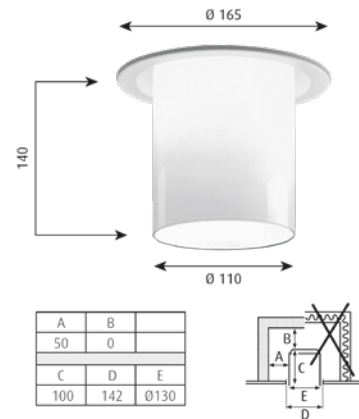

BALLERUP

Recessed

Designer: C. J. Nørgaard Pedersen & P. Hougaard Nielsen

Concept: The light distribution is symmetric and directed downwards. The vertical three-layer mouth-blown glass cylinder provides a soft and comfortable light on the ceiling around the fixture, as well as reducing glare for passers-by.

Finish: White, powder coated. White opal glass.

Material: Diffuser: Mouth-blown white opal glass. Housing: Spun steel.

Mounting: Termination: Plug 5x2.5mm². Ceiling thickness: 1-45mm. Ceiling Cut-Out: Ø 142mm. Looping: Not approved. For more information please look at www.louispuolsen.com.

Weight: Max. 3.6kg.

Class: Ingress protection IP20. Electric shock protection I w. ground.

FINISH	LIGHT SOURCE	LIGHTING CONTROL	LUMEN	MOUNTING	EAN	ORDER NO.	Exkl. moms	Inkl. moms
White	LED 3000K 13W	DALI	1076	CEILING	5714693499199	5742560913	6,056	7,570
SPARE PART					EAN	ORDER NO.	Exkl. moms	Inkl. moms
Ballerup glass					5703411004203	5742560023	1,992	2,490
Ballerup replacement kit LED 3K V2					5714693499601	5742560926	748	935