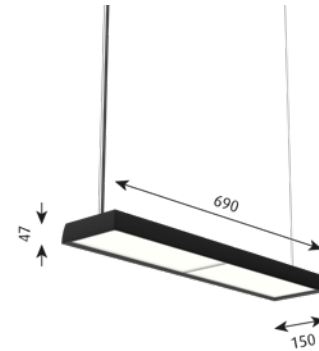

LP SLIM BOX SUSPENDED

Pendants

Designer: Louis Poulsen A/S

Concept: The slim, rectangular housing frames a high-efficient light unit. Emitting a primarily downward directed light the fixture also has an indirect light component ensuring illumination of ceilings. The light egress emphasises design details in the housing and the fixture can be connected lengthwise into a double length unit creating further possibilities for splendid illumination in a vast range of environments.

Finish: White or black, powder coated or clear lacquered, pickled aluminium.

Material: Frame/Housing: Die cast Aluminium, Light Engine bottom: Acrylic (Opal or clear). Light Engine top: Acrylic opal. Top diffuser: Acrylic. Canopy Cover: ABS

Mounting: Suspension: Cord 4x18AWG, 5m. Driver integrated in canopy.

Weight: Single: Max. 5 kg.

Double: Max. 8 kg.

Class: Ingress protection IP20. Electric shock protection I.

FINISH	LIGHT SOURCE	LIGHTING CONTROL	LUMEN	SHIELD/DIFFUSER	CABLE	MOUNTING	EAN	ORDER NO.	Exkl. moms	Inkl. moms
Black	LED 3000K 34W	DALI	3102	MICRO PRISMATIC	BLK PL	SINGLE	5714693493326	5741104723	11,144	13,930
Black	LED 3000K 34W	DALI	3135	OPAL	BLK PL	SINGLE	5714693491858	5741104655	11,144	13,930
Black	LED 3000K 34W	WIRELESS BLUETOOTH	3102	MICRO PRISMATIC	BLK PL	SINGLE	5714693519972	5741105450	12,684	15,855
Black	LED 3000K 34W	WIRELESS BLUETOOTH	3135	OPAL	BLK PL	SINGLE	5714693518920	5741105405	12,684	15,855
Black	LED 3000K 51W	DALI	4773	MICRO PRISMATIC	BLK PL	SUSP DOUBLE PARALLEL	5714693054275	5741109003	18,836	23,545
Black	LED 3000K 51W	DALI	4773	MICRO PRISMATIC	BLK PL	DOUBLE	5714693496266	5741104862	18,836	23,545
Black	LED 3000K 51W	DALI	4823	OPAL	BLK PL	SUSP DOUBLE PARALLEL	5714693054343	5741108936	18,836	23,545
Black	LED 3000K 51W	DALI	4823	OPAL	BLK PL	DOUBLE	5714693494798	5741104794	18,836	23,545
Black	LED 3000K 51W	WIRELESS BLUETOOTH	4773	MICRO PRISMATIC	BLK PL	DOUBLE	5714693492695	5741104697	22,428	28,035
Black	LED 3000K 51W	WIRELESS BLUETOOTH	4823	OPAL	BLK PL	SUSP DOUBLE PARALLEL	5714693054305	5741108978	22,428	28,035
Black	LED 3000K 51W	WIRELESS BLUETOOTH	4823	OPAL	BLK PL	DOUBLE	5714693495634	5741104833	22,428	28,035
Dark Aluminium Raw	LED 3000K 34W	DALI	3138	MICRO PRISMATIC	BLK PL	SINGLE	5714693493531	5741104736	11,144	13,930
Dark Aluminium Raw	LED 3000K 34W	DALI	3165	OPAL	BLK PL	SINGLE	5714693492060	5741104668	11,144	13,930
Dark Aluminium Raw	LED 3000K 34W	WIRELESS BLUETOOTH	3138	MICRO PRISMATIC	BLK PL	SINGLE	5714693520183	5741105463	12,684	15,855
Dark Aluminium Raw	LED 3000K 34W	WIRELESS BLUETOOTH	3165	OPAL	BLK PL	SINGLE	5714693519132	5741105418	12,684	15,855
Dark Aluminium Raw	LED 3000K 51W	DALI	4828	MICRO PRISMATIC	BLK PL	SUSP DOUBLE PARALLEL	5714693054268	5741109016	18,836	23,545
Dark Aluminium Raw	LED 3000K 51W	DALI	4828	MICRO PRISMATIC	BLK PL	DOUBLE	5714693496471	5741104875	18,836	23,545
Dark Aluminium Raw	LED 3000K 51W	DALI	4870	OPAL	BLK PL	SUSP DOUBLE PARALLEL	5714693054336	5741108949	18,836	23,545
Dark Aluminium Raw	LED 3000K 51W	DALI	4870	OPAL	BLK PL	DOUBLE	5714693495009	5741104804	18,836	23,545
Dark Aluminium Raw	LED 3000K 51W	WIRELESS BLUETOOTH	4828	MICRO PRISMATIC	BLK PL	SUSP DOUBLE PARALLEL	5714693054374	5741108907	22,428	28,035
Dark Aluminium Raw	LED 3000K 51W	WIRELESS BLUETOOTH	4828	MICRO PRISMATIC	BLK PL	DOUBLE	5714693493951	5741104752	Kontakta LP	Kontakta LP
Dark Aluminium Raw	LED 3000K 51W	WIRELESS BLUETOOTH	4870	OPAL	BLK PL	SUSP DOUBLE PARALLEL	5714693054244	5741109032	22,428	28,035
Dark Aluminium Raw	LED 3000K 51W	WIRELESS BLUETOOTH	4870	OPAL	BLK PL	DOUBLE	5714693496891	5741104891	22,428	28,035
White	LED 3000K 34W	DALI	3283	MICRO PRISMATIC	WHT PL	SINGLE	5714693493111	5741104710	11,144	13,930
White	LED 3000K 34W	DALI	3455	OPAL	WHT PL	SINGLE	5714693491643	5741104642	11,144	13,930
White	LED 3000K 34W	WIRELESS BLUETOOTH	3283	MICRO PRISMATIC	WHT PL	SINGLE	5714693519767	5741105447	12,684	15,855
White	LED 3000K 34W	WIRELESS BLUETOOTH	3455	OPAL	WHT PL	SINGLE	5714693518715	5741105395	12,684	15,855
White	LED 3000K 47W	DALI HIGH OUTPUT	4381	MICRO PRISMATIC	WHT PL	SINGLE	5714693523023	5741105544	11,916	14,895
White	LED 3000K 47W	DALI HIGH OUTPUT	4685	OPAL	WHT PL	SINGLE	5714693522392	5741105515	11,916	14,895
White	LED 3000K 47W	WIRELESS BLUETOOTH HO	4381	MICRO PRISMATIC	WHT PL	SINGLE	5714693524280	5741105609	13,456	16,820
White	LED 3000K 47W	WIRELESS BLUETOOTH HO	4685	OPAL	WHT PL	SINGLE	5714693523658	5741105573	13,456	16,820
White	LED 3000K 51W	DALI	5051	MICRO PRISMATIC	WHT PL	SUSP DOUBLE PARALLEL	5714693054282	5741108994	18,836	23,545
White	LED 3000K 51W	DALI	5051	MICRO PRISMATIC	WHT PL	DOUBLE	5714693496051	5741104859	18,836	23,545
White	LED 3000K 51W	DALI	5316	OPAL	WHT PL	SUSP DOUBLE PARALLEL	5714693054350	5741108923	18,836	23,545
White	LED 3000K 51W	DALI	5316	OPAL	WHT PL	DOUBLE	5714693494583	5741104781	18,836	23,545
White	LED 3000K 51W	WIRELESS BLUETOOTH	5051	MICRO PRISMATIC	WHT PL	DOUBLE	5714693492480	5741104684	22,428	28,035
White	LED 3000K 51W	WIRELESS BLUETOOTH	5316	OPAL	WHT PL	SUSP DOUBLE PARALLEL	5714693054312	5741108965	22,428	28,035
White	LED 3000K 51W	WIRELESS BLUETOOTH	5316	OPAL	WHT PL	DOUBLE	5714693495429	5741104820	22,428	28,035
White	LED 4000K 34W	DALI	3367	MICRO PRISMATIC	WHT PL	SINGLE	5714693493746	5741104749	11,144	13,930