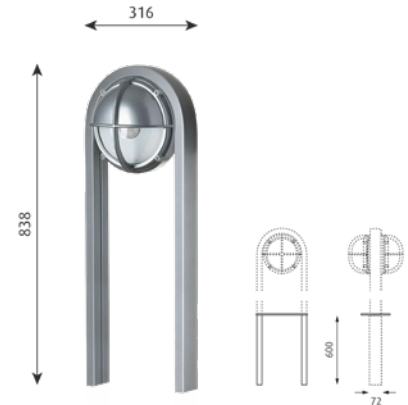

Finish: Aluminium coloured or graphite with textured surface, powder coated.

Material: Injection moulded clear polycarbonate or injection moulded opal polycarbonate. Base/cross guard: Die cast aluminium. U-post: Extruded aluminium.

Mounting: Terminal block positioning: In fixture head. Looping: Approved, max 4x2,5mm². Ballast positioning: In fixture head. Max. installation cable: 1 pcs. 4x2,5mm² or 2 pcs. 4x1,5mm². U-shaped post for in-ground installation: Height including fixture: 1438mm, including 600mm below ground. U-shaped post with base plate for surface mounting: Height including fixture: 838mm. With one fixture installed the depth is: 220mm, with 2 fixtures (dual installation): 331mm.

Weight: Max. 11kg.

Class: Ingress protection IP66. Electric shock protection II w/o ground. IK10.

Info notes: The post is delivered in the same colour as the fixture head. Post supplied without anchor bolts. Anchor bolts to be sourced locally. Double bollard: Fixture head, U-post and mounting plate are to be ordered separately. Single bollard: Fixture head, U-post and cover plate are to be ordered separately. The innovation of the LED technology is constant. The specifications mentioned are based on present technology.

Please contact Louis Poulsen for 2700K and LED Replacement Kit.

FINISH	LIGHT SOURCE	LUMEN	SHIELD/DIFFUSER	EAN	ORDER NO.	Exkl. moms	Inkl. moms
Aluminium Colour	LED 3000K 6.5W	660	CLEAR	5714693478446	5743150209	7,656	9,570
Aluminium Colour	LED 3000K 6.5W	505	HALF SHADED CLEAR	5714693479627	5743150225	7,656	9,570
Aluminium Colour	LED 3000K 6.5W	381	HALF SHADED OPAL	5714693480463	5743150267	7,656	9,570
Aluminium Colour	LED 3000K 6.5W	522	OPAL	5714693480043	5743150241	7,656	9,570
Aluminium Colour	LED 4000K 6.5W	671	CLEAR	5714693480883	5743150283	7,656	9,570
Aluminium Colour	LED 4000K 6.5W	514	HALF SHADED CLEAR	5714693481309	5743150306	7,656	9,570
Aluminium Colour	LED 4000K 6.5W	388	HALF SHADED OPAL	5714693482146	5743150348	7,656	9,570
Aluminium Colour	LED 4000K 6.5W	530	OPAL	5714693481729	5743150322	7,656	9,570
Graphite Grey Texture	LED 3000K 6.5W	660	CLEAR	5714693479412	5743150212	7,656	9,570
Graphite Grey Texture	LED 3000K 6.5W	505	HALF SHADED CLEAR	5714693479832	5743150238	7,656	9,570
Graphite Grey Texture	LED 3000K 6.5W	381	HALF SHADED OPAL	5714693480678	5743150270	7,656	9,570
Graphite Grey Texture	LED 3000K 6.5W	522	OPAL	5714693480258	5743150254	7,656	9,570
Graphite Grey Texture	LED 4000K 6.5W	671	CLEAR	5714693481095	5743150296	7,656	9,570
Graphite Grey Texture	LED 4000K 6.5W	514	HALF SHADED CLEAR	5714693481514	5743150319	7,656	9,570
Graphite Grey Texture	LED 4000K 6.5W	388	HALF SHADED OPAL	5714693482351	5743150351	7,656	9,570
Graphite Grey Texture	LED 4000K 6.5W	530	OPAL	5714693481934	5743150335	7,656	9,570
Pollarben							
SKOT, U-POST W/EARTHANCHOR, ALU				5703411200698	5743146161	6,788	8,485
SKOT, U-POST W/EARTHANCHOR, GRAPH.				5703411200704	5743146174	6,788	8,485
SKOT, U-POST WITH BASE PLATE, ALU				5703411200674	5743146145	7,116	8,895
SKOT, U-POST WITH BASE PLATE, GRAPH.				5703411200681	5743146158	7,116	8,895
Täckplåt							
SKOT, LAMP BASE COVER, CASTED, ALU				5703411201183	5743146200	1,144	1,430
SKOT, LAMP BASE COVER, CASTED, GRAPH				5703411201190	5743146213	1,144	1,430
SKOT, LAMP BASE COVER, PUNCHED, ALU				5703411201206	5743146226	716	895
SKOT, LAMP BASE COVER, PUNCHED, GRAPH				5703411201213	5743146239	716	895
Montageplåt							
SKOT, MOUNTING PLATE FOR 2 SKOTS, ALU				5703411201220	5743146242	832	1,040
SKOT, MOUNTING PLATE FOR 2 SKOTS, GRAPH				5703411201237	5743146255	832	1,040