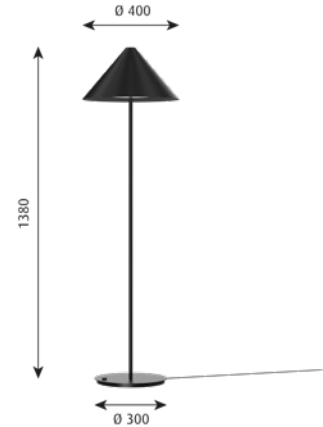

KEGLEN FLOOR

Floor lamps

Designer: Big Ideas

Concept: The floor lamp's distinctive conical shade has a built-in curved diffuser. This ensures an attractive and glare-free downwardly directed light. The stem morphs into the diffuser shade, folding inward and creating a beautiful organic geometry. A gentle light is also emitted upward through a discreet uniform opening in the top of the shade to create a perfect ambiance.

Finish: Black or white, matt, wet-painted.

Material: Shade: Spun aluminum. Diffuser: Injection-molded PC. Base: Die cast aluminum. Stem: Machined aluminum.

Mounting: Cord type: Plastic. Cord length: 2.3 m. Switch: On the base. Stepless dimming. Adapter: External with plug.

Weight: Max. 7,1 kg.

Class: Ingress protection IP20. Class II.

Info notes: An integrated memory function ensures that the lamp will return to its latest adjusted lumen output when power has been removed and restored. This product is fitted with an integrated energy-saving LED light source. Should you wish to replace it, please contact Louis Poulsen so we can help you purchase the correct LED Replacement Kit. Please note that LED-replacement should always be carried out by an authorised electrician.

FINISH	LIGHT SOURCE	LUMEN	SWITCH/PLUG	CABLE	MOUNTING	EAN	ORDER NO.	Exkl. moms	Inkl. moms
Black	LED 2700-2000K D2W 8.5W	481	With switch	With cord	EU PLUG	5714693288588	5744166797	7,648	9,560
Black	LED 3000K 8.5W	509	With switch	With cord	EU PLUG	5714693988273	5744167945	7,648	9,560
White	LED 2700-2000K D2W 8.5W	541	With switch	With cord	EU PLUG	5714693287741	5744166784	7,648	9,560
White	LED 3000K 8.5W	573	With switch	With cord	EU PLUG	5714693988297	5744167958	7,648	9,560
SPARE PART						EAN	ORDER NO.	Exkl. moms	Inkl. moms
Adaptor 12V black						5703411466445	5744164867	452	565
Adaptor 12V white						5703411466452	5744164870	452	565