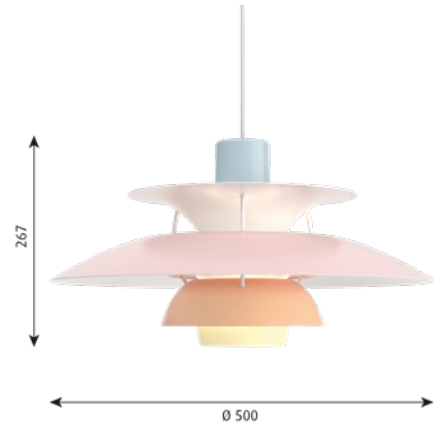

Hues of Blue, Hues of Green, Hues of Grey, Hues of Orange, Hues of Red, Hues of Rose: Matt wet painted.

Metal variants: Polished Brass or Copper: Matt, powder coated.

Please note that the copper and brass surface is untreated. This means that the surface will change over time and develop a patina.

Material: Lower shade: Spun steel.
Other shades and anti-glare disc: Spun aluminium, spun copper or spun brass.
Struts: Rolled aluminium.
Diffuser: Frosted glass.

Mounting: Suspension type: Cable 2x1mm². Canopy: Yes. Cable length: 3m.

Weight: Max. 2.5 kg.

Class: Ingress protection IP20. Electric shock protection II w/o ground.

Info notes: Colour of anti-glare disc:
Blue: White Classic, Monochrome Blue and Hues of Orange.
Green: Hues of Red and Hues of Rose.
Red: Hues of Green and Hues of Blue.
Rose: Pastel Blue Rose Peach, Hues of Grey and White Modern.
Peach: Pastel Oyster Blue Rose.
Same colour/material as main shade on Monochrome and Metal variants.

Colour of struts:
Purple: White Classic.
Bronze coloured: White Modern and Hues of colours.
White: Copper, Brass and Pastels.
Same colour as main shade on Monochrome variants.

Cable and canopy: Monochrome Black: Black cable and canopy.
All others: White cable and canopy.

Please note that the copper and brass surface is untreated. This means that the surface will change over time and develop a patina. This process may have already begun when the product is delivered.

FINISH	LIGHT SOURCE	CABLE	EAN	ORDER NO.	Exkl. moms	Inkl. moms
Brass	1x75W E27	White fabric cord	5703411062517	574109980	11,528	14,410
Copper	1x75W E27	White fabric cord	5703411768228	5741099854	11,528	14,410
Hues of Blue	1x75W E27	White fabric cord	5703411768419	5741099841	9,192	11,490
Hues of Green	1x75W E27	White fabric cord	5703411768600	5741099838	9,192	11,490
Hues of Grey	1x75W E27	White fabric cord	5703411769171	5741099809	9,192	11,490
Hues of Orange	1x75W E27	White fabric cord	5703411768983	5741099812	9,192	11,490
Hues of Red	1x75W E27	White fabric cord	5703411768792	5741099825	9,192	11,490
Hues of Rose	1x75W E27	White fabric cord	5703411767061	5741099799	9,192	11,490
Monochrome Black	1x75W E27	Black fabric cord	5714693451814	5741104626	9,192	11,490
Monochrome Blue	1x75W E27	White fabric cord	5714693432912	5741104558	9,192	11,490
Monochrome Oyster Grey	1x75W E27	White fabric cord	5714693255214	5741113057	9,192	11,490