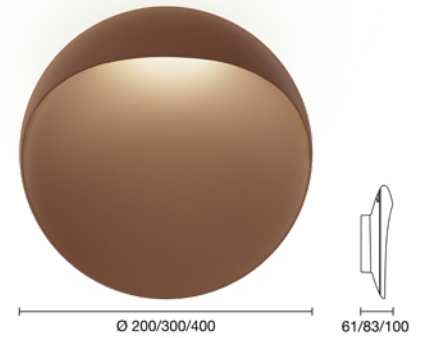

FLINDT WALL

Wall and Ceiling Outdoor

Designer: Christian Flindt

Concept: The wall lamp emits an asymmetrical glare-free, downward directed light distribution. Softly illuminating its cut-out shape while providing an efficient horizontal illumination on the ground or floor. Perfect for indoor as well as outdoor applications.

Finish: Aluminium, Corten, White, or Black coloured. Textured surface, powder coated.

Material: Front and back housing: Die casted.
Light Engine: Die casted aluminum and injection molded acrylic.

Mounting: Ø200:
Installation cable 3x1.5 mm².
Looping not possible. Integrated driver.

Ø300/400:
Installation cable- 3x1.5mm² + 2x1.5 mm² (Dimming).
Looping possible. Integrated driver.

Weight: Max. 4,5kg

Class: Ingress protection IP65. Electric shock protection I w. ground. Ø200: IK08.
Ø300/400: IK09.

Info notes: Ø200 LED: Compatible with leading and trailing edge mains dimmers. Please note that low power consumption on some products can affect dimming properties. This product is fitted with an integrated energy-saving LED light source. Should you wish to replace it, please contact Louis Poulsen so we can help you purchase the correct LED Replacement Kit. Please note that LED-replacement should always be carried out by an authorised electrician.

DIMENSIONS	FINISH	LIGHT SOURCE	LIGHTING CONTROL	LUMEN	EAN	ORDER NO.	Exkl. moms	Inkl. moms
Ø 200	Aluminium Colour Texture	LED 2700K 10W	PHASE DIMMING (MAINS DIMM)	321	5703411844557	5747402047	5,216	6,520
Ø 200	Aluminium Colour Texture	LED 3000K 10W	PHASE DIMMING (MAINS DIMM)	331	5703411848647	5747402050	5,216	6,520
Ø 200	Black Texture	LED 2700K 10W	PHASE DIMMING (MAINS DIMM)	435	5714693307883	5747407961	5,216	6,520
Ø 200	Black Texture	LED 3000K 10W	PHASE DIMMING (MAINS DIMM)	448	5714693308019	5747407974	5,216	6,520
Ø 200	Corten Colour	LED 2700K 10W	PHASE DIMMING (MAINS DIMM)	291	5703411848937	5747402063	5,216	6,520
Ø 200	Corten Colour	LED 3000K 10W	PHASE DIMMING (MAINS DIMM)	300	5703411849149	5747402076	5,216	6,520
Ø 200	White Texture	LED 2700K 10W	PHASE DIMMING (MAINS DIMM)	435	5703411849439	5747402089	5,216	6,520
Ø 200	White Texture	LED 3000K 10W	PHASE DIMMING (MAINS DIMM)	448	5703411849644	5747402092	5,216	6,520
Ø 300	Aluminium Colour Texture	LED 2700K 16W	DALI	495	5703411850350	5747402102	7,036	8,795
Ø 300	Aluminium Colour Texture	LED 3000K 16W	DALI	510	5703411850565	5747402115	7,036	8,795
Ø 300	Black Texture	LED 2700K 16W	DALI	495	5714693321025	5747407987	7,036	8,795
Ø 300	Black Texture	LED 3000K 16W	DALI	510	5714693321162	5747407990	7,036	8,795
Ø 300	Corten Colour	LED 2700K 16W	DALI	449	5703411850855	5747402128	7,036	8,795
Ø 300	Corten Colour	LED 3000K 16W	DALI	463	5703411851067	5747402131	7,036	8,795
Ø 300	White Texture	LED 2700K 16W	DALI	680	5703411844847	5747402144	7,036	8,795
Ø 300	White Texture	LED 3000K 16W	DALI	701	5703411845172	5747402157	7,036	8,795
Ø 400	Aluminium Colour Texture	LED 2700K 20W	DALI	751	5703411846247	5747402160	9,236	11,545
Ø 400	Aluminium Colour Texture	LED 3000K 20W	DALI	774	5703411846537	5747402173	9,236	11,545
Ø 400	Black Texture	LED 2700K 20W	DALI	751	5714693308286	5747408009	9,236	11,545
Ø 400	Black Texture	LED 3000K 20W	DALI	774	5714693308439	5747408012	9,236	11,545
Ø 400	Corten Colour	LED 2700K 20W	DALI	680	5703411846988	5747402186	9,236	11,545
Ø 400	Corten Colour	LED 3000K 20W	DALI	701	5703411847312	5747402199	9,236	11,545
Ø 400	White Texture	LED 2700K 20W	DALI	1020	5703411847725	5747402209	9,236	11,545
Ø 400	White Texture	LED 3000K 20W	DALI	1052	5703411847930	5747402212	9,236	11,545
SPARE PART					EAN	ORDER NO.	Exkl. moms	Inkl. moms
Flindt Wall Ø300 replacement LED 27K					5703411845622	5747402241	1,136	1,420
Flindt Wall Ø300 replacement LED 3K					5703411845912	5747402254	1,136	1,420
Flindt Wall Ø400 replacement LED 27K					5703411848227	5747402267	1,532	1,915
Flindt Wall Ø400 replacement LED 3K					5703411848432	5747402270	1,532	1,915
Flindt Wall Ø200 replacement LED 27K					5703411849934	5747402225	872	1,090
Flindt Wall Ø200 replacement LED 3K					5703411850145	5747402238	872	1,090

The fixture can be installed without dimming. For dimming a Dali dimming system and suitable wiring is required.