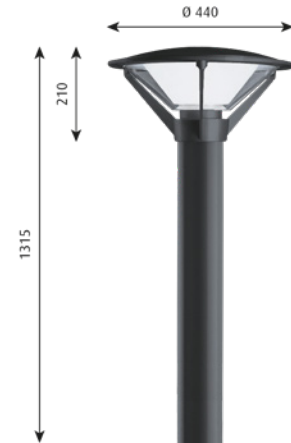

KIPP BOLLARD

Bollard

Designer: Alfred Homann

Concept: The fixture emits symmetrical light directed downward. The relation between the slightly curved top shade and the angle of the inner opal diffuser ensures a wide non glare light distribution.

Finish: Aluminium coloured with textured surface or graphite grey, powder coated.

Material: Diffuser: Injection moulded white opal acrylic. Top shade: Die cast aluminium. Enclosure: Injection moulded clear polycarbonate. Frame: Die cast aluminium. Post: Extruded aluminium.

Mounting: Access door: Yes. Terminal block positioning: In post. Looping: Approved, max 5x6mm². Driver: In pole top. Max. installation cable: Electric shock protection I: 1 or 2 pcs. 5x6mm² or Electric shock protection II: 1 or 2 pcs. 4x6mm². Bollard for in-ground installation: Height excluding fixture head: 1705mm, including 600mm below ground. Bollard with base plate for surface mounting: Height excluding fixture head: 1105mm. Post diameter: 115mm.

Weight: Max. 20kg.

Class: Ingress protection IP55. Electric shock protection I w. ground, II w/o ground. IK10

Info notes: The fixture is IP55. The bollard post is IP44. Post for base plate installation is supplied without anchor bolts. Anchor bolts to be sourced locally. The innovation of the LED technology is constant. The specifications mentioned are based on present technology.

Please contact Louis Poulsen for 2700K.

FINISH	LIGHT SOURCE	LUMEN	POLE TYPE	EAN	ORDER NO.	Exkl. moms	Inkl. moms
Aluminium Colour Texture	LED 3000K 28W	1454	POST F/IN-GROUND INSTALLATION	5703411207857	5747813403	20,972	26,215
Aluminium Colour Texture	LED 3000K 28W	1454	POST W/BASE PLATE	5703411207840	5747813393	20,972	26,215
Aluminium Colour Texture	LED 4000K 28W	1523	POST W/BASE PLATE	5703411207550	5747813319	20,972	26,215
Aluminium Colour Texture	LED 4000K 28W	1523	POST F/IN-GROUND INSTALLATION	5703411207567	5747813322	20,972	26,215
Graphite Grey	LED 3000K 28W	1454	POST W/BASE PLATE	5703411207864	5747813416	20,972	26,215
Graphite Grey	LED 3000K 28W	1454	POST F/IN-GROUND INSTALLATION	5703411207871	5747813429	20,972	26,215
Graphite Grey	LED 4000K 28W	1523	POST W/BASE PLATE	5703411207574	5747813335	20,972	26,215
Graphite Grey	LED 4000K 28W	1523	POST F/IN-GROUND INSTALLATION	5703411207581	5747813348	20,972	26,215
SPARE PART				EAN	ORDER NO.	Exkl. moms	Inkl. moms
Kipp Bollard post insert w/fuse box CL I				5703411083208	5747814347	1,940	2,425
Kipp Bollard post insert w/fuse box CL II				5703411083215	5747814350	2,428	3,035
Kipp Ø440 diffuser clear polycarbonate				5703411125847	5747815906	1,968	2,460
Kipp Ø440 diffuser inner opal conical				5703411125861	5747815870	760	950

Please contact Louis Poulsen for 2700K.