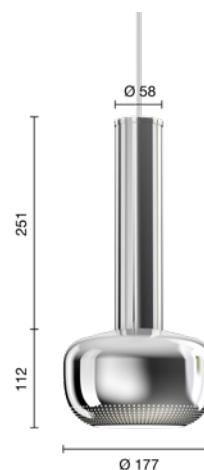

VL 56 PENDANT

Pendants

Designer: Vilhelm Lauritzen

Concept: The pendant emits downward directed glare-free light. The radial perforation pattern around the opening creates a softer transition between light and darkness. The perforations create a soft beautiful pattern of light both on the shade and on the surrounding surfaces.

Finish: Polished brass or chrome. Wet painted white inner side.

Material: Shade, tub and lid in polished untreated brass or chrome plated aluminium.

Mounting: E27, white textile cable 2x0.75 mm².

Canopy: Yes.

Cable length: 4 m.

Weight: Max. 1.1 kg.

Class: Ingress protection IP20. Electric shock protection II w/o ground.

Info notes: Please note that the brass surfaces are untreated. This means that the surface will change over time and develop a patina.

FINISH	LIGHT SOURCE	CABLE	EAN	ORDER NO.	Exkl. moms	Inkl. moms
High Lustre Chrome Plated	E27	White fabric cord	5714693178933	5741113099	6,152	7,690
Polished Brass	E27	White fabric cord	5714693177950	5741113086	7,436	9,295