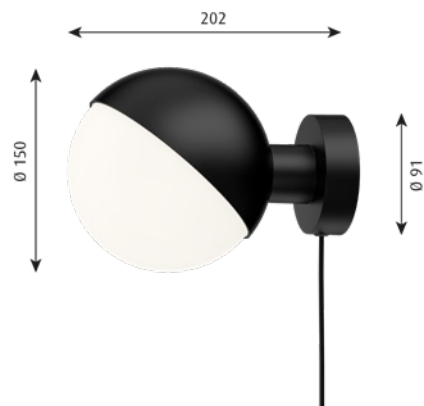

VL STUDIO WALL

Wall lamps

Designer: Vilhelm Lauritzen

Concept: The fixture emits a glare-free, diffused light. The triple-layered opal glass provides a pleasant and uniform illumination of the area around the fixture. The lamp shade can be tilted 90 degrees to the right or left, which allows for flexible light distribution.

Finish: Matt black, wet painted or brushed brass with fine hairlines. White opal glass, glossy.
EU/UK/JP: Unlacquered brass which will develop a patina.
AU/KR/CN/JP/US: Clear lacquered brass.

Material: Glass: Mouth-blown, 3-layered opal glass, glossy.
Housing: Deep drawn aluminum or brass.
Wall box: Die cast aluminum or forged brass. Please note the untreated brass will patinate.

Mounting: Two options. With cord and plug and on/off switch on cord or variant for hardwiring with on/off on main switch.

Cord type: Plastic cord with plug. Black for black version and white on brass versions.

Cord length: 2.5 m.

Glass can be unscrewed to change the light source.

Weight: Max 1.3 kg

Class: Ingress protection IP20.

With cord and plug: Electric shock protection II.

For hardwiring: Electric shock protection I.

Info notes: The adjustable lamp shade can be tilted 90 degrees to the right or left. The untreated brass will change over time and develop patina.

DIMENSIONS	FINISH	LIGHT SOURCE	SHADE	SWITCH/PLUG	CABLE	EAN	ORDER NO.	Exkl. moms	Inkl. moms
Ø 150	Black	G9	ROTATABLE	With switch	With cord	5714693435050	5743150186	4,276	5,345
Ø 150	Black	G9	ROTATABLE	Without switch	Without cord	5714693007547	5743147092	4,276	5,345
Ø 150	Brass	G9	ROTATABLE	With switch	With cord	5714693434848	5743150199	5,680	7,100
Ø 150	Brass	G9	ROTATABLE	Without switch	Without cord	5714693007752	5743147102	5,680	7,100
SPARE PART						EAN	ORDER NO.	Exkl. moms	Inkl. moms
VL Studio Table/Wall, Black grommet						5714693968787	5744167880	35	44
VL Studio Ø150 Wall pinol screw						5714693968831	5743151871	35	44
VL Studio Ø150 Wall glass						5714693968848	5743151868	1,116	1,395
VL Studio Table/Wall, White grommet						5714693987221	5744167877	35	44