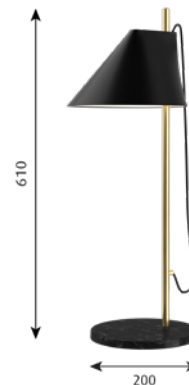

Finish: White or black: Matt wet painted.
Brass/Marble versions: White or black shade, matt wet painted. Brushed brass stem, clear lacquered. Matt marble base.

Material: Shade: Die cast aluminium. Base: Die cast aluminium (wet painted) or brushed marble. Marble: Italian Nero Margiua or White Carrara. Stem: Extruded brass (wet painted or clear lacquered).

Mounting: Cable type: Plastic cord. Cable length: 2,5m. Stepless dim between 15 and 100%. Timer function: 4 hours/8 hours. Light control: Switch on top of the stem. LED driver: separate, plugs into power outlet.

Weight: Max. 3.6 kg.

Class: Ingress protection IP20. Electric shock protection II w/o ground.

Info notes: A single push button located at the lamp will control the functions on/off and dimming. Turn on/off the light with light fading in/out. Stepless dim of the light to a suitable level between 15 and 100%. Timer function to automatically turn off the light after amount of time, selectable between off/4 hours/8 hours. Function to set a fixed light level each time the lamp is connected to main power. LED driver fitted externally on cord. This product is fitted with an integrated energy-saving LED light source. Should you wish to replace it, please contact Louis Poulsen so we can help you purchase the correct LED Replacement Kit. Please note that LED-replacement should always be carried out by an authorised electrician.

FINISH	LIGHT SOURCE	LUMEN	MOUNTING	EAN	ORDER NO.	Exkl. moms	Inkl. moms
Black	LED 2700K 10W	446	BLACK BASE	5703411664964	5744612555	6,644	8,305
Brass/Black	LED 2700K 10W	446	BLACK MARBLE BASE	5714693254101	5744162652	7,772	9,715
Brass/White	LED 2700K 10W	446	WHITE MARBLE BASE	5714693077175	5744162665	7,772	9,715
White	LED 2700K 10W	446	WHITE BASE	5703411665008	5744612568	6,644	8,305
SPARE PART				EAN	ORDER NO.	Exkl. moms	Inkl. moms
Adaptor 12V black				5703411466445	5744164867	452	565
Adaptor 12V white				5703411466452	5744164870	452	565
Yuh replacement kit LED w/wire				5703411740392	5744162377	190	237
Yuh replacement kit print				5703411740620	5744162364	308	385