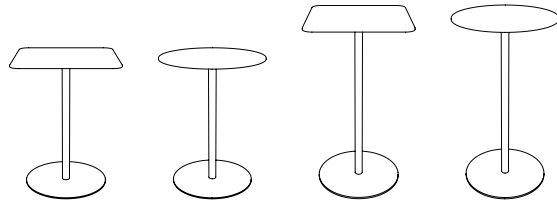

MATER CAFÉ/BAR TABLE

Designed by Mater

SKU no.		SEK Price Ex. VAT	SEK Incl. VAT
11997 / 11993	Coffee Waste Black - Table Top: 60 x 60 x 1,6 cm [H 71,6 cm]	4.700	5.875
11994 / 11993	Coffee Waste Black - Table Top: Ø 60 cm x 1,6 cm [H 71,6 cm]	4.700	5.875
11998 / 11993	Coffee Waste Light - Table Top: 60 x 60 x 1,6 cm [H 71,6 cm]	4.700	5.875
11995 / 11993	Coffee Waste Light - Table Top: Ø 60 cm x 1,6 cm [H 71,6 cm]	4.700	5.875
11999 / 11993	Wood Waste, Grey - Table Top: 60 x 60 x 1,6 cm [H 71,6 cm]	4.700	5.875
11996 / 11993	Wood Waste, Grey - Table Top: Ø 60 cm x 1,6 cm [H 71,6 cm]	4.700	5.875
11997/11992	Coffee Waste Edition Black - Table Top: 60 x 60 x 1,6 cm [H 106,6 cm]	5.500	6.875
11994/11992	Coffee Waste Edition Black - Table Top: Ø 60 cm x 1,6 cm [H 106,6 cm]	5.500	6.875
11998/11992	Coffee Waste Edition Light - Table Top: 60 x 60 x 1,6 cm [H 106,6 cm]	5.500	6.875
11995/11992	Coffee Waste Edition Light - Table Top: Ø 60 cm x 1,6 cm [H 106,6 cm]	5.500	6.875
11999/11992	Wood Waste, Grey - Table Top: 60 x 60 x 1,6 cm [H 106,6 cm]	5.500	6.875
11996/11992	Wood Waste, Grey - Table Top: Ø 60 cm x 1,6 cm [H 106,6 cm]	5.500	6.875

Tabletop: Matek® (Variation possible due to recycled materials)

Coffee Waste Ligh and Coffee Waste Black: Coffee shell waste mixed with post-consumer e-waste

Wood Waste Grey: Wood waste mixed with post-consumer e-waste

Finish: Laquered

Tabletop: Ø 60 cm x H 1,6 cm

Packaging: 1 box / 1 pcs. **Colli Box:** H 4 cm x L 64,5 cm x D 64,5 cm **Weight Gross/Net:** 4 kg

Tabletop: L 60 cm x D 60 cm x H 1,6 cm

Packaging: 1 box / 1 pcs. **Colli Box:** H 4 cm x L 64,5 cm x D 64,5 cm **Weight Gross/Net:** 4 kg

HS Code: 94019080 **Country of Origin:** Latvia

Table Base H 70 cm Ø 45 cm: 20% recycled steel, gunmetal finish

Colli Box: N/A **Weight Gross/Net:** - 14,2 kg

Table Base H 105 cm Ø 45 cm: 20% recycled steel, gunmetal finish

Colli Box: N/A **Weight Gross/Net:** - 18,1 kg

HS Code: 94039070 **Country of Origin:** Poland