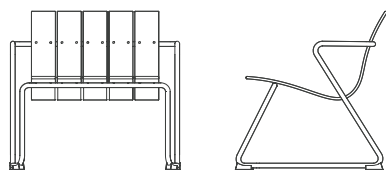

OCEAN LOUNGE CHAIR

Designed by Jørgen & Nanna Ditzel

SKU no.		SEK Price Ex. VAT	SEK Price Incl. VAT
09331	Ocean Lounge Chair - Black	4.900	6.125
09333	Ocean Lounge Chair - Sand	5.500	6.875
09334	Ocean Lounge Chair - Green	4.900	6.125
09335	Ocean Lounge Chair - Burnt Red	4.900	6.125

Note: Stackable up to 4 pcs

Frame: 20% recycled steel tube, gunmetal finish

Slats:

Ocean Black and Ocean Sand:

Recycled fishing nets with recycled hard plastics and recycled fiberglass (variation possible due to recycled materials)

Ocean Green:

Discarded beer kegs mixed with recycled hard plastic and recycled fiberglass (variation possible due to recycled materials)

Ocean Burnt Red:

Recycled post-consumer e-waste plastic and recycled fiberglass (variation possible due to recycled materials)

Ocean Lounge Chair: W 72 cm x D 63 cm x H 67cm x Sh 39 cm x ArH 55cm

Packaging: 1 box / 2 pcs. **Colli Box:** H 74 cm x L 75 cm x D 72 cm **Weight Gross/Net:** 7,5 kg

HS Code: 9403 20 80 **Country of Origin:** Poland

2 pcs per box, additional 740 SEK in breakage fee will apply for orders below 2 pcs.