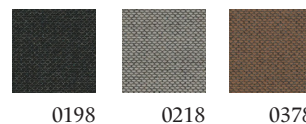

### Price category 3

Steelcut Trio 3 from Kvadrat

Raas from Kvadrat

Ultra Crib 5 from Sørensen Leather

Re-wool from Kvadrat  
(only available on Eternity Collection)

---