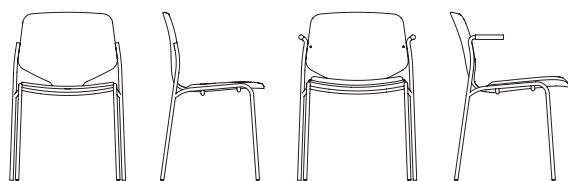

# NOVA SEA CHAIR

Designed by ARDE

SKU no.		SEK Price Ex. VAT	SEK Price Incl. VAT
09011	<b>Nova Sea Sidechair</b> - W/ Upholstered seat	4.700	5.875
09012	<b>Nova Sea Armchair</b> - W/ Upholstered seat	5.300	6.625
09013	<b>Nova Sea Sidechair</b> - W/O Upholstered seat	2.900	3.625
09014	<b>Nova Sea Armchair</b> - W/O Upholstered seat	3.800	4.750
09098	<b>Connector Nova Sea</b>	80	100