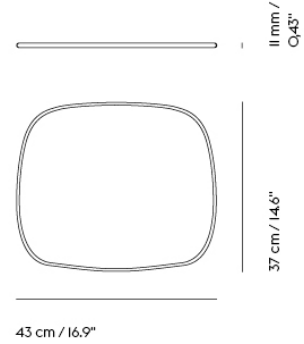

Shipper Colli 1
Gross Weight (kg) 0.35
Net Weight (kg) 0.25
Warranty Period 5 years

Item No.	Color	Contract Price	Lead Time
Ready-To-Ship			
56000-133	Remix I33	SEK 571,90	-