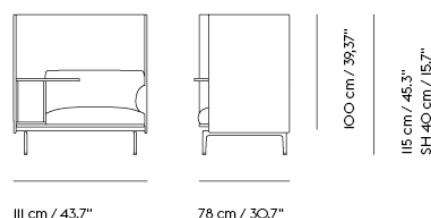

OUTLINE HIGHBACK WORK 100 / LEFT - BLACK BASE

Shipper Colli	1
Gross Weight (kg)	83
Net Weight (kg)	74
Please note	That this product features a table on the left-hand side when facing the product from the front.
Warranty Period	5 years

Item No.	Color	Contract Price	Lead Time
Made-To-Order			
28615	Remix - All Colors	SEK 38.265,70	6 weeks
28619	Canvas - All Colors	SEK 42.135,70	6 weeks
28617	Clara - All Colors	SEK 42.135,70	6 weeks
91346	Colline - All Colors	SEK 42.135,70	6 weeks
28603	Fiord - All Colors	SEK 42.135,70	6 weeks
28609	Steelcut - All Colors	SEK 42.135,70	6 weeks
28607	Steelcut Trio - All Colors	SEK 42.135,70	6 weeks
28611	Hallingdal - All Colors	SEK 45.145,70	6 weeks
28641	Balder - All Colors	SEK 46.435,70	6 weeks
85692	Beck - All Colors	SEK 46.435,70	8 weeks
68355	Clay - All Colors	SEK 46.435,70	6 weeks
28621	Divina - All Colors	SEK 46.435,70	6 weeks
28623	Divina MD - All Colors	SEK 46.435,70	6 weeks
28625	Divina Melange - All Colors	SEK 46.435,70	6 weeks
76208	Ecriture - All Colors	SEK 46.435,70	6 weeks
97524	Hearth - All Colors	SEK 46.435,70	8 weeks
91477	Planum - All Colors	SEK 46.435,70	6 weeks
28643	Twill Weave - All Colors	SEK 46.435,70	6 weeks
28639	Vidar - All Colors	SEK 46.435,70	6 weeks

Extras

83061	Leather care set for Refine Leather	SEK 172,00	-