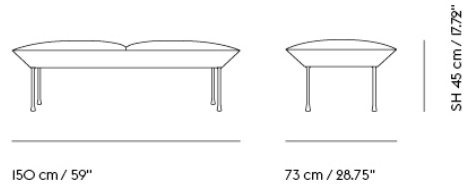

Shipper Colli	1
Gross Weight (kg)	34
Net Weight (kg)	32
Base color options	Black, Chrome, Dark Grey or Grey
Warranty Period	10 years

Item No.	Color	Contract Price	Lead Time
Made-To-Order			
14994	Canvas - All Colors	SEK 16.335,70	4 weeks
14990	Clara - All Colors	SEK 16.335,70	4 weeks
30152	Colline - All Colors	SEK 16.335,70	4 weeks
14801	Fiord - All Colors	SEK 16.335,70	4 weeks
19514	Re-wool - All Colors	SEK 16.335,70	4 weeks
19494	Sabi - All Colors	SEK 16.335,70	4 weeks
14991	Steelcut - All Colors	SEK 16.335,70	4 weeks
14993	Steelcut Trio - All Colors	SEK 16.335,70	4 weeks
14992	Hallingdal - All Colors	SEK 18.055,70	4 weeks
16689	Beck - All Colors	SEK 19.345,70	6 weeks
14640	Clay - All Colors	SEK 19.345,70	4 weeks
14997	Divina - All Colors	SEK 19.345,70	4 weeks
14998	Divina MD - All Colors	SEK 19.345,70	4 weeks
14999	Divina Melange - All Colors	SEK 19.345,70	4 weeks
59870	Ecriture - All Colors	SEK 19.345,70	4 weeks
16709	Hearth - All Colors	SEK 19.345,70	6 weeks
19534	Planum - All Colors	SEK 19.345,70	4 weeks
15002	Twill Weave - All Colors	SEK 19.345,70	4 weeks
30131	Vidar - All Colors	SEK 19.345,70	4 weeks

Extras

83061	Leather care set for Refine Leather	SEK 172,00	-