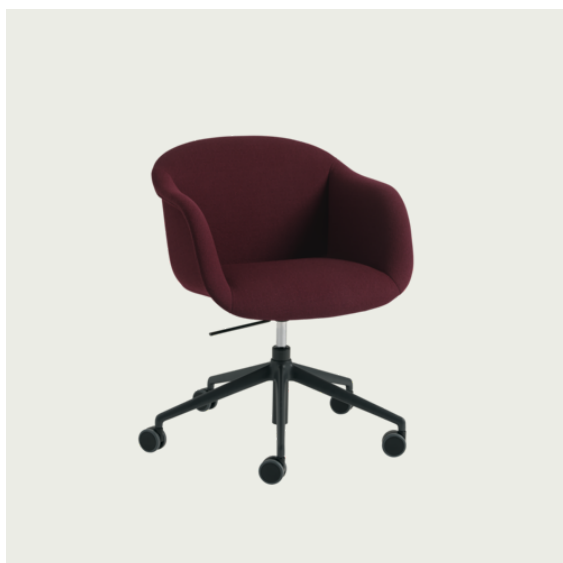

FIBER SOFT ARMCHAIR SWIVEL BASE W. GAS LIFT, CASTORS AND TILT

Shipper Colli	1
Gross Weight (kg)	18.78
Net Weight (kg)	15.28
Base color options	Anthracite Black or Grey
Warranty Period	10 years

Item No.	Color	Contract Price	Lead Time
Made-To-Order			
16369	Remix - All Colors	SEK 9.455,70	4 weeks
16374	Canvas - All Colors	SEK 10.745,70	4 weeks
16373	Clara - All Colors	SEK 10.745,70	4 weeks
16580	Fiord - All Colors	SEK 10.745,70	4 weeks
16592	Hero - All Colors	SEK 10.745,70	4 weeks
16381	Re-wool - All Colors	SEK 10.745,70	4 weeks
16253	Sabi - All Colors	SEK 10.745,70	4 weeks
16371	Steelcut - All Colors	SEK 10.745,70	4 weeks
16372	Steelcut Trio - All Colors	SEK 10.745,70	4 weeks
16380	Balder - All Colors	SEK 11.605,70	4 weeks
13794	Beck - All Colors	SEK 11.605,70	6 weeks
16370	Clay - All Colors	SEK 11.605,70	4 weeks
16376	Divina - All Colors	SEK 11.605,70	4 weeks
16377	Divina MD - All Colors	SEK 11.605,70	4 weeks
16378	Divina Melange - All Colors	SEK 11.605,70	4 weeks
16568	Ecriture - All Colors	SEK 11.605,70	4 weeks
16375	Hallingdal - All Colors	SEK 11.605,70	4 weeks
14552	Hearth - All Colors	SEK 11.605,70	6 weeks
16261	Planum - All Colors	SEK 11.605,70	4 weeks
16379	Twill Weave - All Colors	SEK 11.605,70	4 weeks
16576	Vidar - All Colors	SEK 11.605,70	4 weeks