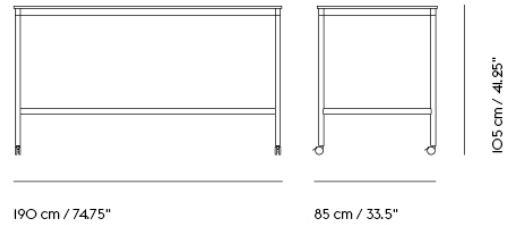

BASE HIGH TABLE / WITH CASTORS / 190 X 85 H: 105 CM / 74.8 X 33.5 H: 41.3"

Shipper Colli	2
Gross Weight (kg)	47
Net Weight (kg)	40.25
Base color options	Black or White
Warranty Period	10 years

Item No.	Color	Contract Price	Lead Time
Made-To-Order			
64314	Black Laminate/Plywood/Black	SEK 18.485,70	8 weeks
64378	Black Laminate/Plywood/White	SEK 18.485,70	8 weeks
64355	White Laminate/Plywood/Black	SEK 18.485,70	8 weeks
64417	White Laminate/Plywood/White	SEK 18.485,70	8 weeks
64330	Black Nanolaminat/Plywood/Black	SEK 24.505,70	8 weeks
64394	Black Nanolaminat/Plywood/White	SEK 24.505,70	8 weeks
64362	White Nanolaminat/Plywood/Black	SEK 24.505,70	8 weeks
64426	White Nanolaminat/Plywood/White	SEK 24.505,70	8 weeks
64338	Lacquered Oak Veneer/Plywood/Black	SEK 22.785,70	8 weeks
64402	Lacquered Oak Veneer/Plywood/White	SEK 22.785,70	8 weeks
64319	Black Linoleum/Plywood/Black	SEK 20.205,70	8 weeks
64383	Black Linoleum/Plywood/White	SEK 20.205,70	8 weeks