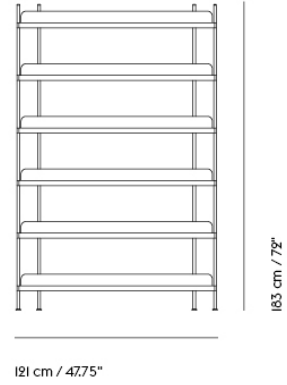

COMPILE SHELVING SYSTEM / CONFIGURATION 4

Shipper Colli 7
Gross Weight (kg) 67.16
Net Weight (kg) 54.69
Warranty Period 10 years

Item No.	Color	Contract Price	Lead Time
Ready-To-Ship			
50065	Black	SEK 15.475,70	-
50066	Grey	SEK 15.475,70	-
50067	White	SEK 15.475,70	-