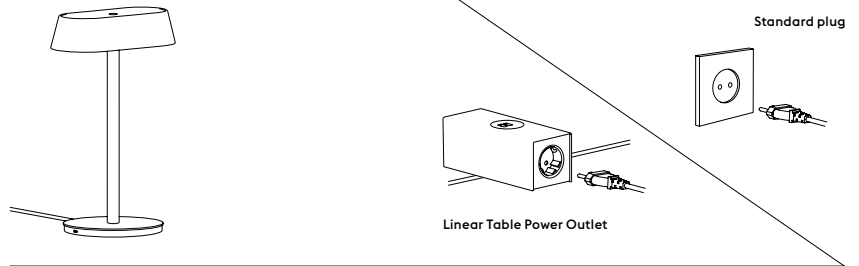

LINEAR TABLE LAMP ONLY

The Linear Table Lamp can either be connected to a standard wall plug or the Table Power Outlet.