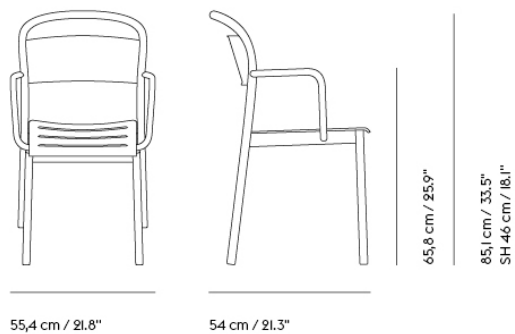

Shipper Colli	1
Gross Weight (kg)	12.4
Net Weight (kg)	8.2
Stacking Information	Linear Steel Armchair stacks up to 5 chairs on the floor.
Warranty Period	5 years

Item No.	Color	Contract Price	Lead Time
Ready-To-Ship			
30990	Anthracite Black	SEK 3.138,10	-
30993	Burnt Orange	SEK 3.138,10	-
30992	Dark Green	SEK 3.138,10	-
30994	Grey	SEK 3.138,10	-
30991	Off-White ***	SEK 3.138,10	-
30995	Pale Blue	SEK 3.138,10	-
Extras			
31603	Chair Seat Pad - Twitell - Dark Grey	SEK 460,10	-
31602	Chair Seat Pad - Twitell - Light Grey	SEK 460,10	-