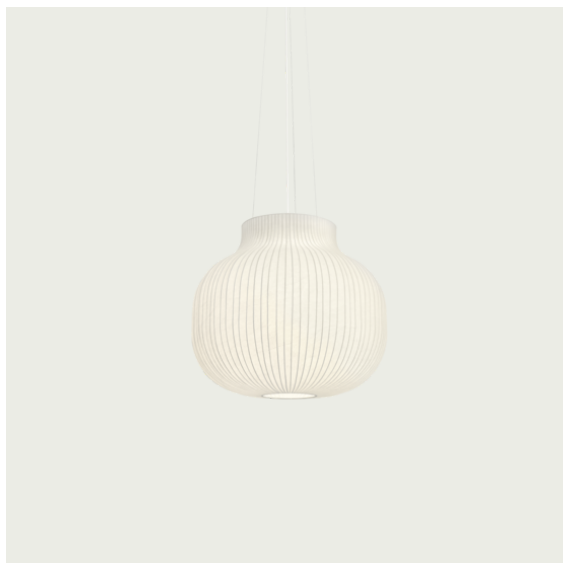

STRAND PENDANT LAMP / CLOSED - Ø 60 CM / 23.5"

Shipper Colli	1
Gross Weight (kg)	8.4
Net Weight (kg)	5.4
Bulb included	No
Warranty Period	5 years

Item No.	Color	Contract Price	Lead Time
Ready-To-Ship			
22453	White - Closed	SEK 6.922,10	-