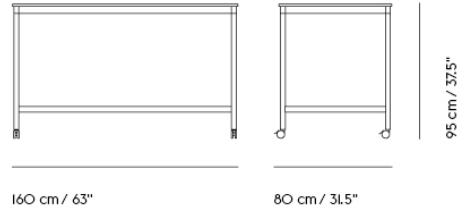

BASE HIGH TABLE / WITH CASTORS / 160 X 80 H: 95 CM / 63 X 31.5 H: 37.4"

Shipper Colli	2
Gross Weight (kg)	35.4
Net Weight (kg)	29.67
Base color options	Black or White
Warranty Period	10 years

Item No.	Color	Contract Price	Lead Time
Made-To-Order			
64311	Black Laminate/Plywood/Black	SEK 18.055,70	8 weeks
64375	Black Laminate/Plywood/White	SEK 18.055,70	8 weeks
64351	White Laminate/Plywood/Black	SEK 18.055,70	8 weeks
64414	White Laminate/Plywood/White	SEK 18.055,70	8 weeks
64327	Black Nanolaminate/Plywood/Black	SEK 21.495,70	8 weeks
64391	Black Nanolaminate/Plywood/White	SEK 21.495,70	8 weeks
64359	White Nanolaminate/Plywood/Black	SEK 21.495,70	8 weeks
64423	White Nanolaminate/Plywood/White	SEK 21.495,70	8 weeks
64335	Lacquered Oak Veneer/Plywood/Black	SEK 20.205,70	8 weeks
64399	Lacquered Oak Veneer/Plywood/White	SEK 20.205,70	8 weeks
64318	Black Linoleum/Plywood/Black	SEK 19.775,70	8 weeks
64382	Black Linoleum/Plywood/White	SEK 19.775,70	8 weeks