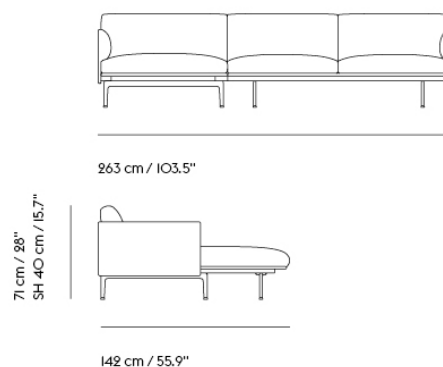

OUTLINE SOFA / CHAISE LOUNGE - LEFT - BLACK BASE

Shipper Colli	2
Gross Weight (kg)	90
Net Weight (kg)	80
Please note	That this product features a chaise longue on the left-hand side when facing the product from the front.
Warranty Period	10 years

Item No.	Color	Contract Price	Lead Time
Made-To-Order			
27671	Remix - All Colors	SEK 45,145,70	6 weeks
27691	Canvas - All Colors	SEK 48,585,70	6 weeks
27681	Clara - All Colors	SEK 48,585,70	6 weeks
91332	Colline - All Colors	SEK 48,585,70	6 weeks
27611	Fiord - All Colors	SEK 48,585,70	6 weeks
27641	Steelcut - All Colors	SEK 48,585,70	6 weeks
27651	Hallingdal - All Colors	SEK 54,605,70	6 weeks
27795	Balder - All Colors	SEK 57,185,70	6 weeks
91158	Beck - All Colors	SEK 57,185,70	8 weeks
68333	Clay - All Colors	SEK 57,185,70	6 weeks
27701	Divina - All Colors	SEK 57,185,70	6 weeks
27711	Divina MD - All Colors	SEK 57,185,70	6 weeks
27721	Divina Melange - All Colors	SEK 57,185,70	6 weeks
76194	Ecriture - All Colors	SEK 57,185,70	6 weeks
97510	Hearth - All Colors	SEK 57,185,70	8 weeks
91463	Planum - All Colors	SEK 57,185,70	6 weeks
27797	Twill Weave - All Colors	SEK 57,185,70	6 weeks
27783	Vidar - All Colors	SEK 57,185,70	6 weeks
Extras			
83061	Leather care set for Refine Leather	SEK 172,00	-
28801	Power Outlet - Black	SEK 3,826,10	-