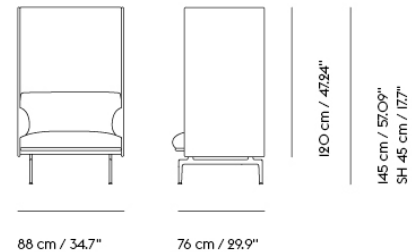

OUTLINE HIGHBACK SOFA I20 / I-SEATER - BLACK BASE - SH: 45 CM / 17.7"

Shipper Colli	1
Gross Weight (kg)	35
Net Weight (kg)	25
Additional Information	Please note that the highback height for this product is 120 cm / 47.2"
Warranty Period	10 years

Item No.	Color	Contract Price	Lead Time
Made-To-Order			
75370	Remix - All Colors	SEK 26.655,70	6 weeks
75450	Canvas - All Colors	SEK 30.095,70	6 weeks
75410	Clara - All Colors	SEK 30.095,70	6 weeks
75772	Colline - All Colors	SEK 30.095,70	6 weeks
75130	Fiord - All Colors	SEK 30.095,70	6 weeks
75250	Steelcut - All Colors	SEK 30.095,70	6 weeks
75210	Steelcut Trio - All Colors	SEK 30.095,70	6 weeks
75290	Hallingdal - All Colors	SEK 31.815,70	6 weeks
75050	Balder - All Colors	SEK 32.675,70	6 weeks
85618	Beck - All Colors	SEK 32.675,70	8 weeks
75730	Clay - All Colors	SEK 32.675,70	6 weeks
75490	Divina - All Colors	SEK 32.675,70	6 weeks
75530	Divina MD - All Colors	SEK 32.675,70	6 weeks
75570	Divina Melange - All Colors	SEK 32.675,70	6 weeks
76126	Ecriture - All Colors	SEK 32.675,70	6 weeks
97646	Hearth - All Colors	SEK 32.675,70	8 weeks
75792	Planum - All Colors	SEK 32.675,70	6 weeks
75090	Twill Weave - All Colors	SEK 32.675,70	6 weeks
75690	Vidar - All Colors	SEK 32.675,70	6 weeks

Extras

83061	Leather care set for Refine Leather	SEK 172,00	-