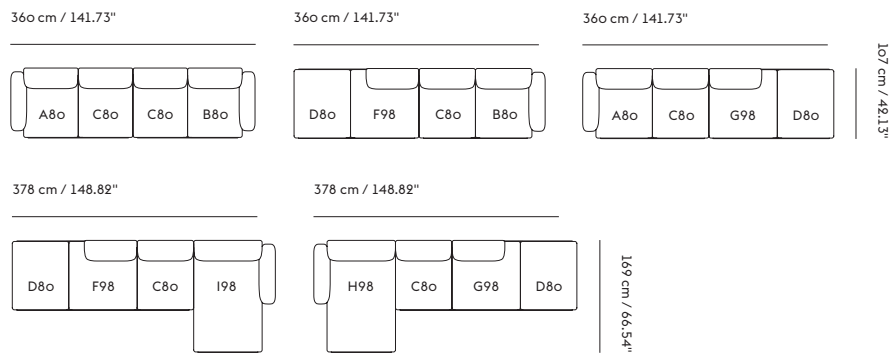

4-seater Configurations