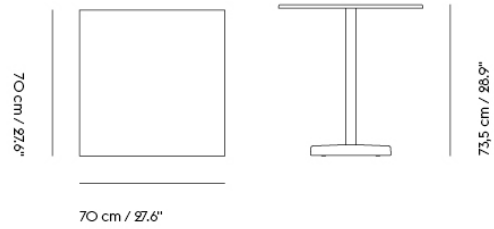

LINEAR STEEL CAFÉ TABLE / 70 X 70 H: 73 CM / 27.6 X 27.6 H: 28.7"

Shipper Colli	3
Gross Weight (kg)	28.704
Net Weight (kg)	26.2
Warranty Period	10 years

Item No.	Color	Contract Price	Lead Time
Ready-To-Ship			
31190	Anthracite Black	SEK 6.015,70	-
31193	Burnt Orange	SEK 6.015,70	-
31192	Dark Green	SEK 6.015,70	-
31191	Grey	SEK 6.015,70	-
31194	Pale Blue	SEK 6.015,70	-