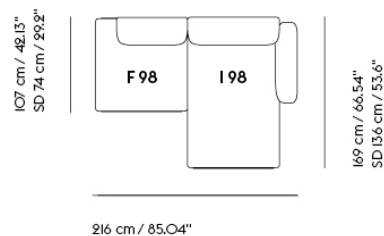

IN SITU MODULAR SOFA / 2-SEATER - CONFIGURATION 7

Shipper Colli	5
Gross Weight (kg)	122.7
Net Weight (kg)	99.06
Warranty Period	10 years

Item No.	Color	Contract Price	Lead Time
Ready-To-Ship			
41906	Frame and Module - Clay 12/Black	SEK 39,555,70	-
99817	Frame and Module - Ecriture 240/Black	SEK 39,555,70	-
Extras			
83061	Leather care set for Refine Leather	SEK 172,00	-