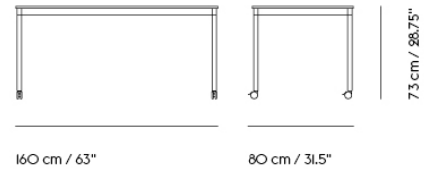

BASE TABLE / WITH CASTORS / 160 X 80 CM / 63 X 31.5"

Shipper Colli	2
Gross Weight (kg)	25.4
Net Weight (kg)	20.14
Base color options	Black or White
Warranty Period	10 years

Item No.	Color	Contract Price	Lead Time
Made-To-Order			
64446	Black Laminate/Plywood/Black	SEK 12.895,70	6 weeks
64566	Black Laminate/Plywood/White	SEK 12.895,70	6 weeks
64521	White Laminate/Plywood/Black	SEK 12.895,70	6 weeks
64641	White Laminate/Plywood/White	SEK 12.895,70	6 weeks
64476	Black Nanolaminat/Plywood/Black	SEK 15.905,70	6 weeks
64596	Black Nanolaminat/Plywood/White	SEK 15.905,70	6 weeks
64536	White Nanolaminat/Plywood/Black	SEK 15.905,70	6 weeks
64656	White Nanolaminat/Plywood/White	SEK 15.905,70	6 weeks
64491	Lacquered Oak Veneer/Plywood/Black	SEK 14.615,70	6 weeks
64611	Lacquered Oak Veneer/Plywood/White	SEK 14.615,70	6 weeks
64471	Black Linoleum/Plywood/Black	SEK 14.185,70	6 weeks
64591	Black Linoleum/Plywood/White	SEK 14.185,70	6 weeks