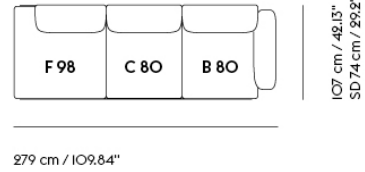

IN SITU MODULAR SOFA / 3-SEATER - CONFIGURATION 2

Shipper Colli 4
Gross Weight (kg) 134.3
Net Weight (kg) 106.7
Warranty Period 10 years

Item No.	Color	Contract Price	Lead Time
Ready-To-Ship			
41908	Frame and Module - Clay 12/Black	SEK 46,865,70	-
99819	Frame and Module - Ecriture 240/Black	SEK 46,865,70	-
Extras			
83061	Leather care set for Refine Leather	SEK 172,00	-