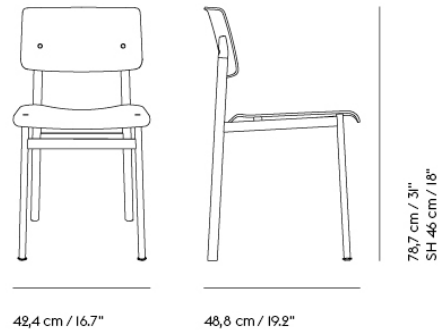

Shipper Colli	1
Gross Weight (kg)	15
Net Weight (kg)	6.6
Base color options	Black, Deep Red, Dusty Green or Grey
Warranty Period	10 years

Item No.	Color	Contract Price	Lead Time
Ready-To-Ship			
30205	Black/Black	SEK 3.482,10	-
30201	Oak/Black	SEK 3.482,10	-
30251	Oak/Deep Red	SEK 3.482,10	-
30204	Oak/Dusty Green	SEK 3.482,10	-
30252	Oak/Grey	SEK 3.482,10	-
30266	Stained Dark Brown/Black	SEK 3.482,10	-
Made-To-Order			
30253	Stained Dark Brown/Grey	SEK 3.482,10	>MOQ: 4 7 weeks
40005	Remix - Black/Black	SEK 4.772,10	>MOQ: 4 7 weeks
40001	Remix - Black/Oak	SEK 4.772,10	>MOQ: 4 7 weeks
40006	Remix - Black/Stained Dark Brown	SEK 4.772,10	>MOQ: 4 7 weeks
34560	Remix - Deep Red/Oak	SEK 4.772,10	>MOQ: 4 7 weeks
40004	Remix - Dusty Green/Oak	SEK 4.772,10	>MOQ: 4 7 weeks
34450	Remix - Grey/Oak	SEK 4.772,10	>MOQ: 4 7 weeks
34667	Remix - Grey/Stained Dark Brown	SEK 4.772,10	>MOQ: 4 7 weeks
40085	Canvas - Black/Black	SEK 5.116,10	>MOQ: 4 7 weeks
40081	Canvas - Black/Oak	SEK 5.116,10	>MOQ: 4 7 weeks
40086	Canvas - Black/Stained Dark Brown	SEK 5.116,10	>MOQ: 4 7 weeks
34568	Canvas - Deep Red/Oak	SEK 5.116,10	>MOQ: 4 7 weeks
40084	Canvas - Dusty Green/Oak	SEK 5.116,10	>MOQ: 4 7 weeks
34458	Canvas - Grey/Oak	SEK 5.116,10	>MOQ: 4 7 weeks