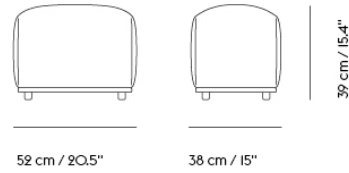

Shipper Colli 1
Gross Weight (kg) 15
Net Weight (kg) 9
Warranty Period 10 years

Item No.	Color	Contract Price	Lead Time
Made-To-Order			
66001	Remix - All Colors	SEK 4.858,10	6 weeks
66008	Canvas - All Colors	SEK 6.148,10	6 weeks
66007	Clara - All Colors	SEK 6.148,10	6 weeks
66300	Colline - All Colors	SEK 6.148,10	6 weeks
66003	Fiord - All Colors	SEK 6.148,10	6 weeks
66005	Steelcut - All Colors	SEK 6.148,10	6 weeks
66004	Steelcut Trio - All Colors	SEK 6.148,10	6 weeks
66009	Hallingdal - All Colors	SEK 6.492,10	6 weeks
66500	Beck - All Colors	SEK 6.578,10	8 weeks
66310	Clay - All Colors	SEK 6.578,10	6 weeks
66010	Divina - All Colors	SEK 6.578,10	6 weeks
66011	Divina MD - All Colors	SEK 6.578,10	6 weeks
66012	Divina Melange - All Colors	SEK 6.578,10	6 weeks
76052	Ecriture - All Colors	SEK 6.578,10	6 weeks
66806	Hearth - All Colors	SEK 6.578,10	8 weeks
76298	Planum - All Colors	SEK 6.578,10	6 weeks
66320	Twill Weave - All Colors	SEK 6.578,10	6 weeks
66013	Vidar - All Colors	SEK 6.578,10	6 weeks
COM/COL & Specials			
66018	COM - Textile	SEK 6.148,10	6-12 weeks
66020	COM - Imitation Leather	SEK 6.492,10	6-12 weeks