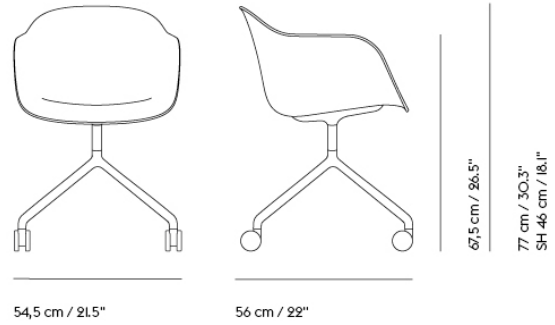

# FIBER ARMCHAIR / SWIVEL BASE W. CASTORS

Shipper Colli	1
Gross Weight (kg)	10.3
Net Weight (kg)	9.8
Base color options	Anthracite Black, Dusty Green, Grey or Polished Aluminum with black castors. White with white castors.
Warranty Period	10 years