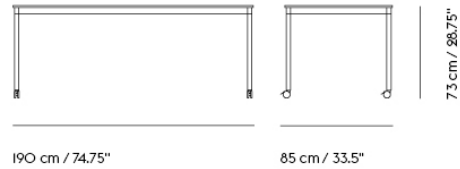

BASE TABLE / WITH CASTORS / 190 X 85 CM / 74.8 X 33.5"

Shipper Colli	2
Gross Weight (kg)	33.9
Net Weight (kg)	28.09
Base color options	Black or White
Warranty Period	10 years

Item No.	Color	Contract Price	Lead Time
Made-To-Order			
64448	Black Laminate/Plywood/Black	SEK 12.895,70	6 weeks
64568	Black Laminate/Plywood/White	SEK 12.895,70	6 weeks
64523	White Laminate/Plywood/Black	SEK 12.895,70	6 weeks
64643	White Laminate/Plywood/White	SEK 12.895,70	6 weeks
64478	Black Nanolaminate/Plywood/Black	SEK 18.055,70	6 weeks
64598	Black Nanolaminate/Plywood/White	SEK 18.055,70	6 weeks
64538	White Nanolaminate/Plywood/Black	SEK 18.055,70	6 weeks
64658	White Nanolaminate/Plywood/White	SEK 18.055,70	6 weeks
64493	Lacquered Oak Veneer/Plywood/Black	SEK 17.625,70	6 weeks
64613	Lacquered Oak Veneer/Plywood/White	SEK 17.625,70	6 weeks
64460	Black Linoleum/Plywood/Black	SEK 14.615,70	6 weeks
64592	Black Linoleum/Plywood/White	SEK 14.615,70	6 weeks