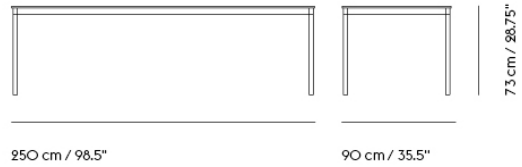

Shipper Colli	2
Gross Weight (kg)	46.7
Net Weight (kg)	40.08
Base color options	Black or White
Warranty Period	10 years

Item No.	Color	Contract Price	Lead Time
Ready-To-Ship			
64046	White Laminate/Plywood/Black	SEK 15.905,70	-
64045	White Laminate/Plywood/White	SEK 15.905,70	-
64793	Lacquered Oak Veneer/Plywood/Black	SEK 22.355,70	-
64792	Lacquered Oak Veneer/Plywood/White	SEK 22.355,70	-
64050	Black Linoleum/Plywood/Black	SEK 19.345,70	-
64049	Black Linoleum/Plywood/White	SEK 19.345,70	-
Made-To-Order			
64048	Black Laminate/Plywood/Black	SEK 15.905,70	6 weeks
64047	Black Laminate/Plywood/White	SEK 15.905,70	6 weeks
64056	Black Nanolaminate/Plywood/Black	SEK 21.495,70	6 weeks
64055	Black Nanolaminate/Plywood/White	SEK 21.495,70	6 weeks
64054	White Nanolaminate/Plywood/Black	SEK 21.495,70	6 weeks
64053	White Nanolaminate/Plywood/White	SEK 21.495,70	6 weeks
Extras			
70721	Adjustable Feet for Base Table - Set of 4		-