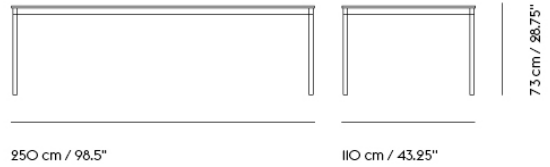

Shipper Colli	2
Gross Weight (kg)	52.7
Net Weight (kg)	42.37
Base color options	Black or White
Warranty Period	10 years

Item No.	Color	Contract Price	Lead Time
Made-To-Order			
64228	Black Laminate/Plywood/Black	SEK 17.625,70	6 weeks
64227	Black Laminate/Plywood/White	SEK 17.625,70	6 weeks
64226	White Laminate/Plywood/Black	SEK 17.625,70	6 weeks
64225	White Laminate/Plywood/White	SEK 17.625,70	6 weeks
64236	Black Nanolaminate/Plywood/Black	SEK 22.355,70	6 weeks
64235	Black Nanolaminate/Plywood/White	SEK 22.355,70	6 weeks
64234	White Nanolaminate/Plywood/Black	SEK 22.355,70	6 weeks
64233	White Nanolaminate/Plywood/White	SEK 22.355,70	6 weeks
64811	Lacquered Oak Veneer/Plywood/Black	SEK 22.785,70	6 weeks
64810	Lacquered Oak Veneer/Plywood/White	SEK 22.785,70	6 weeks
64230	Black Linoleum/Plywood/Black	SEK 21.495,70	6 weeks
64229	Black Linoleum/Plywood/White	SEK 21.495,70	6 weeks
Extras			
70721	Adjustable Feet for Base Table - Set of 4		-