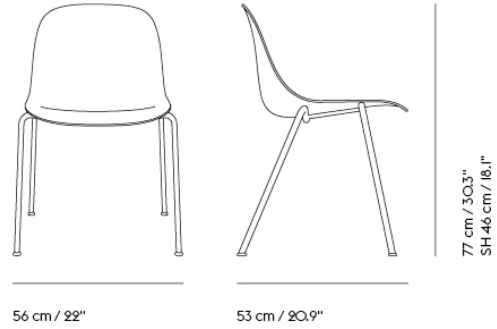

Shipper Colli	1
Gross Weight (kg)	10.3
Net Weight (kg)	7.4
Base color options	Chrome
Stacking	Up to 15 shell or 10 upholstered chairs can be stacked together
Warranty Period	10 years

Item No.	Color	Contract Price	Lead Time
Made-To-Order			
59011	Black/Chrome (Recycled Plastic)	SEK 2.450,10	3 weeks
59013	Dusty Green/Chrome (Recycled Plastic)	SEK 2.450,10	3 weeks
59012	Grey/Chrome (Recycled Plastic)	SEK 2.450,10	3 weeks
59015	Natural White/Chrome (Recycled Plastic)	SEK 2.450,10	3 weeks
59014	Ochre/Chrome (Recycled Plastic)	SEK 2.450,10	3 weeks
25306	Remix - All Colors	SEK 4.381,70	4 weeks
25314	Canvas - All Colors	SEK 5.202,10	4 weeks
25313	Clara - All Colors	SEK 5.202,10	4 weeks
59566	Fiord - All Colors	SEK 5.202,10	4 weeks
55046	Hero - All Colors	SEK 5.202,10	4 weeks
19680	Re-wool - All Colors	SEK 5.202,10	4 weeks
19568	Sabi - All Colors	SEK 5.202,10	4 weeks
25309	Steelcut - All Colors	SEK 5.202,10	4 weeks
25310	Steelcut Trio - All Colors	SEK 5.202,10	4 weeks
25311	Hallingdal - All Colors	SEK 5.890,10	4 weeks
55163	Balder - All Colors	SEK 6.015,70	4 weeks
13689	Beck - All Colors	SEK 6.015,70	6 weeks
58022	Clay - All Colors	SEK 6.015,70	4 weeks
25312	Divina - All Colors	SEK 6.015,70	4 weeks
25315	Divina MD - All Colors	SEK 6.015,70	4 weeks
25316	Divina Melange - All Colors	SEK 6.015,70	4 weeks