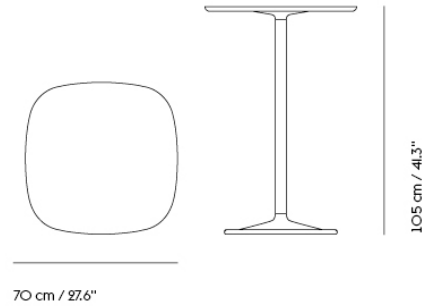

SOFT CAFÉ TABLE / 70 X 70 H: 105 CM / 27.6 X 27.6" H: 41.3"

Shipper Colli	3
Gross Weight (kg)	22.777
Net Weight (kg)	18.291
Warranty period	5 years

Item No.	Color	Contract Price	Lead Time
Ready-To-Ship			
14135	Beige Green Laminate/Beige Green	SEK 8.556,10	-
14129	Black Nanolaminate/Black	SEK 9.025,70	-
14130	Grey Linoleum/Grey	SEK 8.556,10	-
14138	Dark Oiled Oak/Black	SEK 9.455,70	-
14136	Solid Oak/Grey	SEK 9.455,70	-