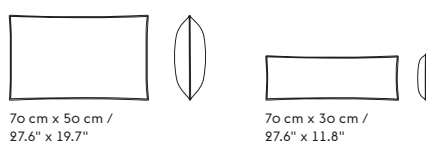

4. CUSHIONS

Specify optional cushions in the desired textile or leather for added comfort and a lounging expression.