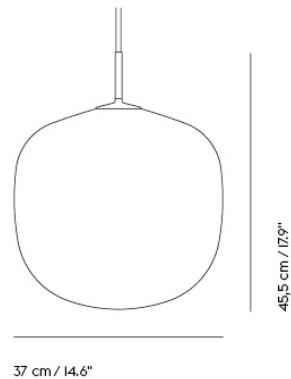

Shipper Colli	1
Gross Weight (kg)	6.5
Net Weight (kg)	3.5
Bulb included	No
Warranty Period	5 years

Item No.	Color	Contract Price	Lead Time
Ready-To-Ship			
22416	Black	SEK 4.295,70	-
22242	Deep Red	SEK 4.295,70	-
22420	Grey	SEK 4.295,70	-
22424	Orange	SEK 4.295,70	-
22412	White	SEK 4.295,70	-
Extras			
22542	Rime Cord Ø37 + Ø45 cm - Black (per linear meter)	SEK 69,00	-
22549	Rime Cord Ø37 + Ø45 cm - Deep Red (per linear meter)	SEK 69,00	-
22545	Rime Cord Ø37 + Ø45 cm - Grey (per linear meter)	SEK 69,00	-
22546	Rime Cord Ø37 + Ø45 cm - Orange (per linear meter)	SEK 69,00	-
22543	Rime Cord Ø37 + Ø45 cm - White (per linear meter)	SEK 69,00	-