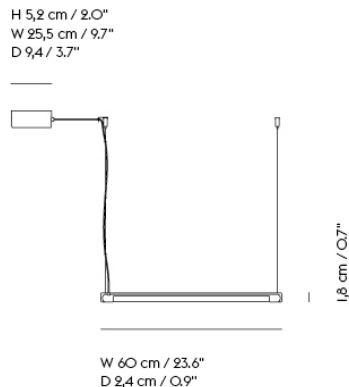

Shipper Colli	1
Gross Weight (kg)	1.08
Net Weight (kg)	0.65
Bulb included	Dimmable, integrated, and non-user replaceable LED
Warranty Period	5 years

Item No.	Color	Contract Price	Lead Time
Ready-To-Ship			
22750	Black	SEK 3.482,10	-
22752	Deep Red	SEK 3.482,10	-
22751	Grey	SEK 3.482,10	-