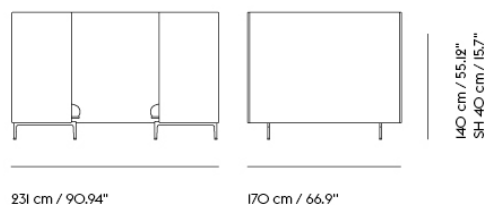

OUTLINE HIGHBACK CABIN 120 / 2-SEATER - BLACK BASE

Shipper Colli	3
Gross Weight (kg)	130
Net Weight (kg)	90.5
Warranty Period	10 years

Item No.	Color	Contract Price	Lead Time
Made-To-Order			
80869	Remix - All Colors	SEK 79.115,70	6 weeks
80941	Canvas - All Colors	SEK 91.585,70	6 weeks
80905	Clara - All Colors	SEK 91.585,70	6 weeks
81247	Colline - All Colors	SEK 91.585,70	6 weeks
80653	Fiord - All Colors	SEK 91.585,70	6 weeks
80761	Steelcut - All Colors	SEK 91.585,70	6 weeks
80725	Steelcut Trio - All Colors	SEK 91.585,70	6 weeks
80797	Hallingdal - All Colors	SEK 97.175,70	6 weeks
80581	Balder - All Colors	SEK 99.325,70	6 weeks
85659	Beck - All Colors	SEK 99.325,70	8 weeks
81193	Clay - All Colors	SEK 99.325,70	6 weeks
80977	Divina - All Colors	SEK 99.325,70	6 weeks
81013	Divina MD - All Colors	SEK 99.325,70	6 weeks
81049	Divina Melange - All Colors	SEK 99.325,70	6 weeks
76167	Ecriture - All Colors	SEK 99.325,70	6 weeks
97651	Hearth - All Colors	SEK 99.325,70	8 weeks
81265	Planum - All Colors	SEK 99.325,70	6 weeks
80617	Twill Weave - All Colors	SEK 99.325,70	6 weeks
81157	Vidar - All Colors	SEK 99.325,70	6 weeks
Extras			
83061	Leather care set for Refine Leather	SEK 172,00	-