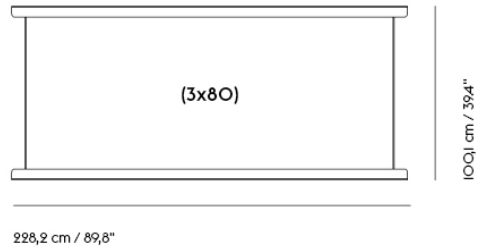

IN SITU MODULAR SOFA / FRAME SECTION (3 X 80)

Shipper Colli 1
Gross Weight (kg) 29,9
Net Weight (kg) 24,92
Warranty Period 10 years

Item No.	Color	Contract Price	Lead Time
Ready-To-Ship			
41560	Black - 3 x 80	SEK 5.546,10	-