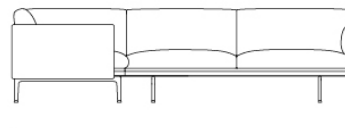

255 cm / 100.4"

71 cm / 28"
SH 40 cm / 15.7"

Shipper Colli 2
Gross Weight (kg) 122
Net Weight (kg) 112
Warranty Period 10 years

Item No.	Color	Contract Price	Lead Time
Made-To-Order			
28170	Remix - All Colors	SEK 55.035,70	6 weeks
28174	Canvas - All Colors	SEK 64.065,70	6 weeks
28172	Clara - All Colors	SEK 64.065,70	6 weeks
91340	Colline - All Colors	SEK 64.065,70	6 weeks
28162	Fiord - All Colors	SEK 64.065,70	6 weeks
28166	Steelcut - All Colors	SEK 64.065,70	6 weeks
28168	Hallingdal - All Colors	SEK 69.655,70	6 weeks
28196	Balder - All Colors	SEK 71.805,70	6 weeks
91163	Beck - All Colors	SEK 71.805,70	8 weeks
68337	Clay - All Colors	SEK 71.805,70	6 weeks
28176	Divina - All Colors	SEK 71.805,70	6 weeks
28178	Divina MD - All Colors	SEK 71.805,70	6 weeks
28180	Divina Melange - All Colors	SEK 71.805,70	6 weeks
76202	Ecriture - All Colors	SEK 71.805,70	6 weeks
97518	Hearth - All Colors	SEK 71.805,70	8 weeks
91471	Planum - All Colors	SEK 71.805,70	6 weeks
28197	Twill Weave - All Colors	SEK 71.805,70	6 weeks
28193	Vidar - All Colors	SEK 71.805,70	6 weeks
Extras			
83061	Leather care set for Refine Leather	SEK 172,00	-
28801	Power Outlet - Black	SEK 3.826,10	-