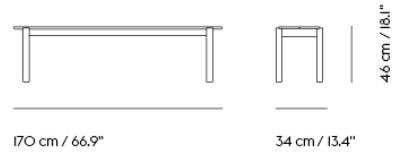

LINEAR WOOD BENCH / 170 X 34 CM / 67 X 13.4"

Shipper Colli |
Gross Weight (kg) 18.4
Net Weight (kg) 12.894
Warranty Period 10 years

Item No.	Color	Contract Price	Lead Time
Ready-To-Ship			
30920	Oak	SEK 7.305,70	-