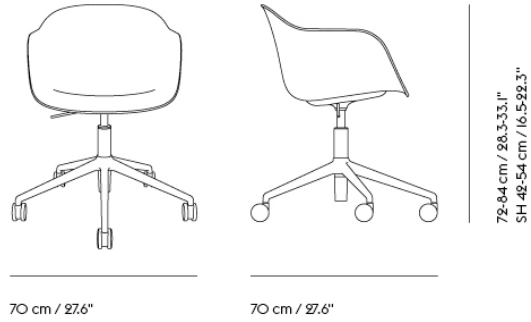

FIBER ARMCHAIR / SWIVEL BASE W. CASTORS & GAS LIFT - FRONT UPHOLSTERY

Shipper Colli	1
Gross Weight (kg)	12.6
Net Weight (kg)	7
Base color options	Anthracite Black, Grey and Polished Aluminum with Black castors. White with white castors.
Shell Color Options	Black, Grey, Natural White or Ochre
Warranty Period	10 years

Item No.	Color	Contract Price	Lead Time
Made-To-Order			
50835	Remix - Matching Shell/Base	SEK 6.922,10	4 weeks
50836	Remix - Ochre Shell/Base	SEK 6.922,10	4 weeks
50845	Canvas - Matching Shell/Base	SEK 7.735,70	4 weeks
50846	Canvas - Ochre Shell/Base	SEK 7.735,70	4 weeks
50843	Clara - Matching Shell/Base	SEK 7.735,70	4 weeks
50844	Clara - Ochre Shell/Base	SEK 7.735,70	4 weeks
59589	Fiord - Matching Shell/Base	SEK 7.735,70	4 weeks
59590	Fiord - Ochre Shell/Base	SEK 7.735,70	4 weeks
55112	Hero - Matching Shell/Base	SEK 7.735,70	4 weeks
55113	Hero - Ochre Shell/Base	SEK 7.735,70	4 weeks
19704	Re-wool - Matching Shell/Base	SEK 7.735,70	4 weeks
19705	Re-wool - Ochre Shell/Base	SEK 7.735,70	4 weeks
19592	Sabi - Matching Shell/Base	SEK 7.735,70	4 weeks
19593	Sabi - Ochre Shell/Base	SEK 7.735,70	4 weeks
50839	Steelcut - Matching Shell/Base	SEK 7.735,70	4 weeks
50840	Steelcut - Ochre Shell/Base	SEK 7.735,70	4 weeks
50841	Steelcut Trio - Matching Shell/Base	SEK 7.735,70	4 weeks
50842	Steelcut Trio - Ochre Shell/Base	SEK 7.735,70	4 weeks
50847	Hallingdal - Matching Shell/Base	SEK 8.423,70	4 weeks
50848	Hallingdal - Ochre Shell/Base	SEK 8.423,70	4 weeks
55229	Balder - Matching Shell/Base	SEK 8.556,10	4 weeks