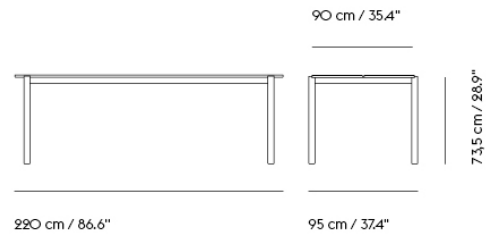

LINEAR STEEL TABLE / 220 X 90 CM / 86.6 X 35.5"

Shipper Colli	3
Gross Weight (kg)	73.7
Net Weight (kg)	62
Warranty Period	10 years

Item No.	Color	Contract Price	Lead Time
Ready-To-Ship			
31373	Anthracite Black	SEK 14.615,70	-
31376	Burnt Orange	SEK 14.615,70	-
31375	Dark Green	SEK 14.615,70	-
31374	Grey	SEK 14.615,70	-
31377	Pale Blue	SEK 14.615,70	-
Extras			
30974	Adjustable Feet for Linear Steel Table & Bench	SEK 219,30	-
30975	Linear Steel Ground Mounting Kit	SEK 841,90	-
30979	Outdoor Cover for 70/70 Outdoor Table and Linear Steel Table 220 x 90 CM / 86.6 x 35.5	SEK 1.504,10	-