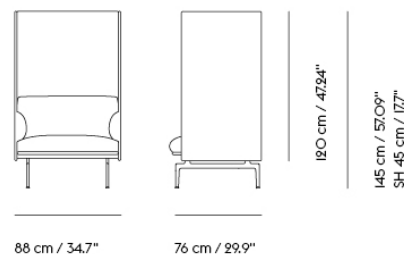

OUTLINE HIGHBACK SOFA 120 / 1-SEATER - POLISHED ALUMINUM BASE - SH: 45 CM / 17.7"

Shipper Colli	1
Gross Weight (kg)	35
Net Weight (kg)	25
Additional Information	Please note that the highback height for this product is 120 cm / 47.2"
Warranty Period	10 years

Item No.	Color	Contract Price	Lead Time
Made-To-Order			
75372	Remix - All Colors	SEK 28.375,70	6 weeks
75452	Canvas - All Colors	SEK 31.815,70	6 weeks
75412	Clara - All Colors	SEK 31.815,70	6 weeks
75773	Colline - All Colors	SEK 31.815,70	6 weeks
75132	Fiord - All Colors	SEK 31.815,70	6 weeks
75252	Steelcut - All Colors	SEK 31.815,70	6 weeks
75212	Steelcut Trio - All Colors	SEK 31.815,70	6 weeks
75292	Hallingdal - All Colors	SEK 33.535,70	6 weeks
75052	Balder - All Colors	SEK 34.395,70	6 weeks
85619	Beck - All Colors	SEK 34.395,70	8 weeks
75732	Clay - All Colors	SEK 34.395,70	6 weeks
75492	Divina - All Colors	SEK 34.395,70	6 weeks
75532	Divina MD - All Colors	SEK 34.395,70	6 weeks
75572	Divina Melange - All Colors	SEK 34.395,70	6 weeks
76127	Ecriture - All Colors	SEK 34.395,70	6 weeks
97648	Hearth - All Colors	SEK 34.395,70	8 weeks
75793	Planum - All Colors	SEK 34.395,70	6 weeks
75092	Twill Weave - All Colors	SEK 34.395,70	6 weeks
75692	Vidar - All Colors	SEK 34.395,70	6 weeks

Extras

83061	Leather care set for Refine Leather	SEK 172,00	-