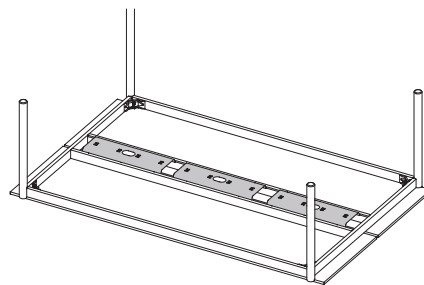

Example:

Linear System Table – 240 cm / 94.5"