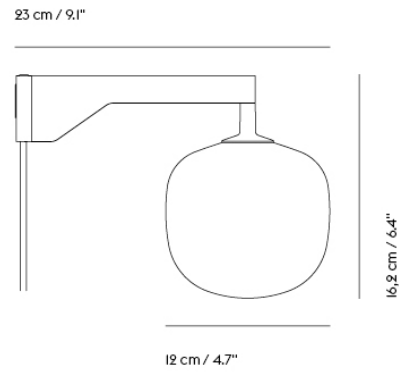

Shipper Colli 1
Gross Weight (kg) 0.694
Net Weight (kg) 0.3
Bulb included Yes
Warranty Period 5 years

Item No.	Color	Contract Price	Lead Time
Ready-To-Ship			
22427	Black	SEK 3.005,70	-
22428	Grey	SEK 3.005,70	-
22429	Orange	SEK 3.005,70	-
22426	White	SEK 3.005,70	-