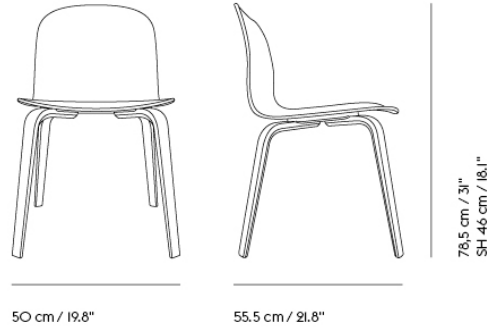

Shipper Colli 1
Gross Weight (kg) 7.8
Net Weight (kg) 5.8
Base color options Black or Oak
Warranty Period 5 years

Item No.	Color	Contract Price	Lead Time
Made-To-Order			
21802	Black/Black	SEK 3.482,10	7 weeks
21801	Oak/Oak	SEK 3.482,10	7 weeks
21820	Remix - All Colors	SEK 5.202,10	7 weeks
21828	Canvas - All Colors	SEK 5.671,70	7 weeks
21823	Clara - All Colors	SEK 5.671,70	7 weeks
70398	Colline - All Colors	SEK 5.671,70	7 weeks
18939	Fiord - All Colors	SEK 5.671,70	7 weeks
70400	Re-wool - All Colors	SEK 5.671,70	7 weeks
70397	Sabi - All Colors	SEK 5.671,70	7 weeks
21822	Steelcut - All Colors	SEK 5.671,70	7 weeks
21821	Steelcut Trio - All Colors	SEK 5.671,70	7 weeks
21824	Hallingdal - All Colors	SEK 6.015,70	7 weeks
18921	Balder - All Colors	SEK 6.234,10	7 weeks
18810	Beck - All Colors	SEK 6.234,10	9 weeks
69148	Clay - All Colors	SEK 6.234,10	7 weeks
21825	Divina - All Colors	SEK 6.234,10	7 weeks
21829	Divina MD - All Colors	SEK 6.234,10	7 weeks
21830	Divina Melange - All Colors	SEK 6.234,10	7 weeks
18977	Ecriture - All Colors	SEK 6.234,10	7 weeks
18714	Hearth - All Colors	SEK 6.234,10	9 weeks
70402	Planum - All Colors	SEK 6.234,10	7 weeks
70401	Twill Weave - All Colors	SEK 6.234,10	7 weeks