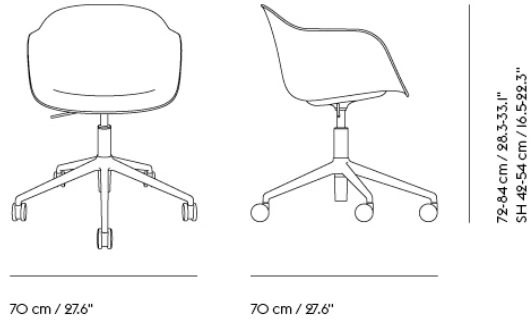

FIBER ARMCHAIR / SWIVEL BASE W. CASTORS & GAS LIFT

Shipper Colli	1
Gross Weight (kg)	10.3
Net Weight (kg)	9.8
Base color options	Anthracite Black, Grey and Polished Aluminum with Black castors. White with white castors.
Warranty Period	10 years

Item No.	Color	Contract Price	Lead Time
Made-To-Order			
58991	Black/Anthracite Black (Recycled Plastic)	SEK 4.772,10	3 weeks
58992	Grey/Grey (Recycled Plastic)	SEK 4.772,10	3 weeks
58995	Natural White/White (Recycled Plastic)	SEK 4.772,10	3 weeks
58994	Ochre/Anthracite Black (Recycled Plastic)	SEK 4.772,10	3 weeks
50802	Remix - All Colors	SEK 7.047,70	4 weeks
50806	Canvas - All Colors	SEK 7.868,10	4 weeks
50805	Clara - All Colors	SEK 7.868,10	4 weeks
59588	Fiord - All Colors	SEK 7.868,10	4 weeks
55110	Hero - All Colors	SEK 7.868,10	4 weeks
19703	Re-wool - All Colors	SEK 7.868,10	4 weeks
19591	Sabi - All Colors	SEK 7.868,10	4 weeks
50804	Steelcut - All Colors	SEK 7.868,10	4 weeks
50800	Steelcut Trio - All Colors	SEK 7.868,10	4 weeks
50807	Hallingdal - All Colors	SEK 8.556,10	4 weeks
55227	Balder - All Colors	SEK 9.025,70	4 weeks
13711	Beck - All Colors	SEK 9.025,70	6 weeks
58053	Clay - All Colors	SEK 9.025,70	4 weeks
50808	Divina - All Colors	SEK 9.025,70	4 weeks
50809	Divina MD - All Colors	SEK 9.025,70	4 weeks
50810	Divina Melange - All Colors	SEK 9.025,70	4 weeks
59373	Ecriture - All Colors	SEK 9.025,70	4 weeks
14469	Hearth - All Colors	SEK 9.025,70	6 weeks

VARIANTS MARKED WITH *** WILL BE MADE-TO-ORDER OR DISCONTINUED WHEN OUT OF STOCK
FOR MORE INFORMATION VISIT MUUTO.COM