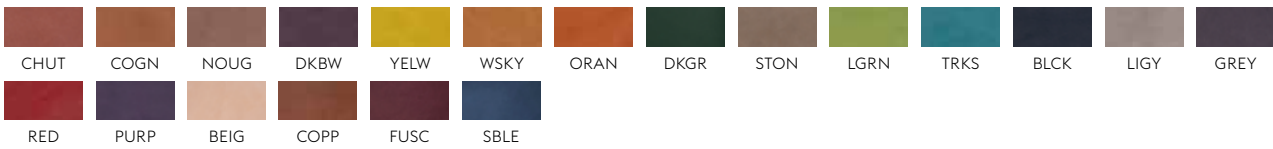

REFINE LEATHER

Aniline Leather.
Raw material: Grain leather from European raw hides. The leather is dyed through, chrome tanned and produced without the use of PCP and CFC which can be damaging to the environment.