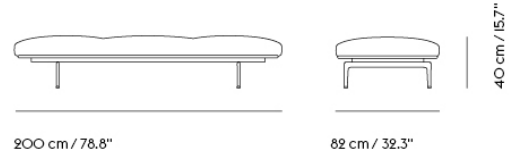

OUTLINE DAYBED / POLISHED ALUMINUM BASE

Shipper Colli	1
Gross Weight (kg)	50
Net Weight (kg)	40
Warranty Period	5 years

Item No.	Color	Contract Price	Lead Time
Made-To-Order			
69516	Remix - All Colors	SEK 22.785,70	6 weeks
69518	Canvas - All Colors	SEK 25.795,70	6 weeks
69517	Clara - All Colors	SEK 25.795,70	6 weeks
91396	Colline - All Colors	SEK 25.795,70	6 weeks
69510	Fiord - All Colors	SEK 25.795,70	6 weeks
69513	Steelcut - All Colors	SEK 25.795,70	6 weeks
69512	Steelcut Trio - All Colors	SEK 25.795,70	6 weeks
69514	Hallingdal - All Colors	SEK 27.515,70	6 weeks
69529	Balder - All Colors	SEK 27.945,70	6 weeks
85741	Beck - All Colors	SEK 27.945,70	8 weeks
68340	Clay - All Colors	SEK 27.945,70	6 weeks
69519	Divina - All Colors	SEK 27.945,70	6 weeks
69520	Divina MD - All Colors	SEK 27.945,70	6 weeks
69521	Divina Melange - All Colors	SEK 27.945,70	6 weeks
76258	Ecriture - All Colors	SEK 27.945,70	6 weeks
97570	Hearth - All Colors	SEK 27.945,70	8 weeks
91527	Planum - All Colors	SEK 27.945,70	6 weeks
69530	Twill Weave - All Colors	SEK 27.945,70	6 weeks
69528	Vidar - All Colors	SEK 27.945,70	6 weeks
Extras			
83061	Leather care set for Refine Leather	SEK 172,00	-