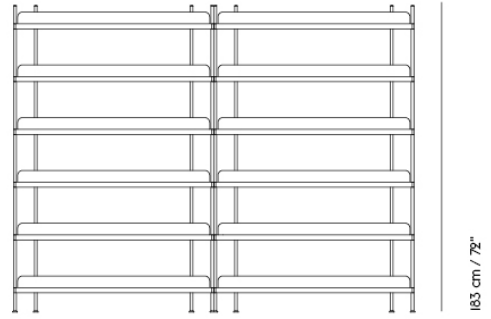

COMPILE SHELVING SYSTEM / CONFIGURATION 8

241 cm / 95"

Shipper Colli 13
Gross Weight (kg) 134.03
Net Weight (kg) 109.39
Warranty Period 10 years

Item No.	Color	Contract Price	Lead Time
Ready-To-Ship			
50085	Black	SEK 31.385,70	-
50086	Grey	SEK 31.385,70	-
50087	White	SEK 31.385,70	-