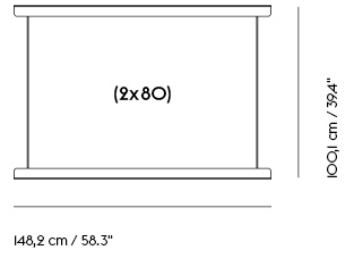

IN SITU MODULAR SOFA / FRAME SECTION (2 X 80)

Shipper Colli 1
Gross Weight (kg) 21.9
Net Weight (kg) 18.24
Warranty Period 10 years

Item No.	Color	Contract Price	Lead Time
Ready-To-Ship			
41557	Black - 2 x 80	SEK 3.693,70	-