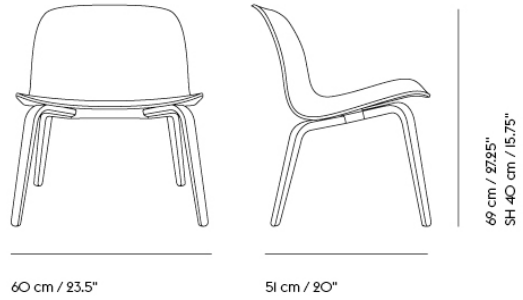

Shipper Colli	1
Gross Weight (kg)	11.5
Net Weight (kg)	9.224
Base color options	Black, Dusty Green, Grey or Oak
Warranty Period	5 years

Item No.	Color	Contract Price	Lead Time
Ready-To-Ship			
32582	Black/Black	SEK 4.295,70	-
32584	Dusty Green/Dusty Green	SEK 4.295,70	-
32583	Grey/Grey	SEK 4.295,70	-
32581	Oak/Oak	SEK 4.295,70	-
21647-OAK_991	Fiord 991/Oak ***	SEK 6.578,10	-
21646-GREY_108	Re-wool 108/ Grey ***	SEK 6.578,10	-
Made-To-Order			
21674	Remix - All Colors	SEK 5.890,10	7 weeks
21681	Canvas - All Colors	SEK 6.578,10	7 weeks
21680	Clara - All Colors	SEK 6.578,10	7 weeks
70380	Colline - All Colors	SEK 6.578,10	7 weeks
21647	Fiord - All Colors	SEK 6.578,10	7 weeks
21646	Re-wool - All Colors	SEK 6.578,10	7 weeks
70379	Sabi - All Colors	SEK 6.578,10	7 weeks
21648	Steelcut - All Colors	SEK 6.578,10	7 weeks
21649	Steelcut Trio - All Colors	SEK 6.578,10	7 weeks
21673	Hallingdal - All Colors	SEK 7.047,70	7 weeks
21645	Balder - All Colors	SEK 7.305,70	7 weeks
18807	Beck - All Colors	SEK 7.305,70	9 weeks
69142	Clay - All Colors	SEK 7.305,70	7 weeks
21672	Divina - All Colors	SEK 7.305,70	7 weeks