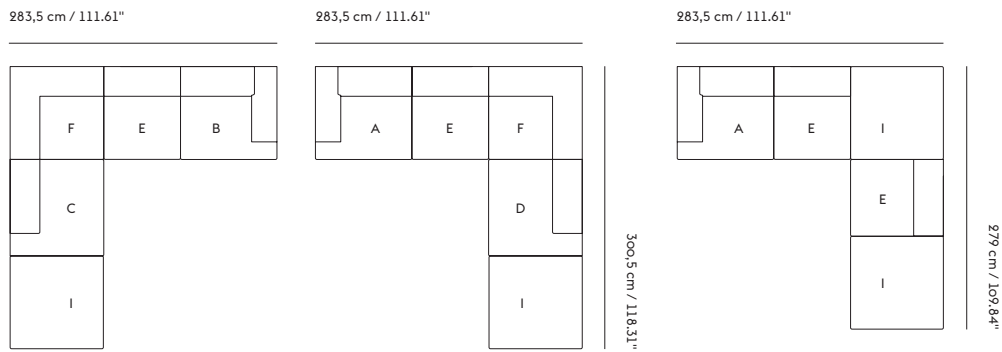

Corner Configurations

General note

The total dimensions of the configurations are indicative and can vary due to the inherent softness of the design and depending on how close the modules are placed as well as how many modules that are combined.