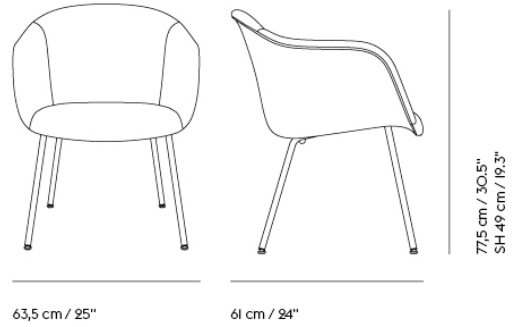

Shipper Colli	1
Gross Weight (kg)	15.117
Net Weight (kg)	11.617
Base color options	Anthracite Black or Grey
Warranty period	10 years

Item No.	Color	Contract Price	Lead Time
Ready-To-Ship			
76622-GREY_240	Ecriture 240/Grey	SEK 9.885,70	-
Made-To-Order			
76599	Remix - All Colors	SEK 7.524,10	4 weeks
76604	Canvas - All Colors	SEK 8.556,10	4 weeks
76603	Clara - All Colors	SEK 8.556,10	4 weeks
76624	Fiord - All Colors	SEK 8.556,10	4 weeks
76654	Hero - All Colors	SEK 8.556,10	4 weeks
76611	Re-wool - All Colors	SEK 8.556,10	4 weeks
76625	Sabi - All Colors	SEK 8.556,10	4 weeks
76601	Steelcut - All Colors	SEK 8.556,10	4 weeks
76602	Steelcut Trio - All Colors	SEK 8.556,10	4 weeks
76605	Hallingdal - All Colors	SEK 9.455,70	4 weeks
76610	Balder - All Colors	SEK 9.885,70	4 weeks
13789	Beck - All Colors	SEK 9.885,70	6 weeks
76600	Clay - All Colors	SEK 9.885,70	4 weeks
76606	Divina - All Colors	SEK 9.885,70	4 weeks
76607	Divina MD - All Colors	SEK 9.885,70	4 weeks
76608	Divina Melange - All Colors	SEK 9.885,70	4 weeks
76622	Ecriture - All Colors	SEK 9.885,70	4 weeks
14547	Hearth - All Colors	SEK 9.885,70	6 weeks
76626	Planum - All Colors	SEK 9.885,70	4 weeks