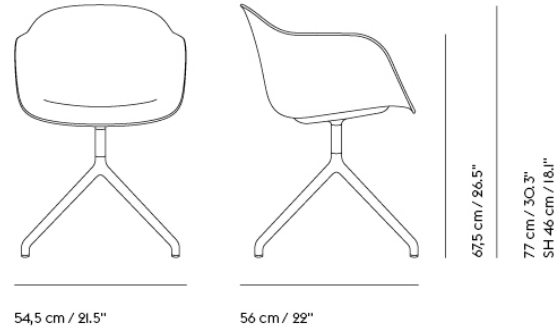

FIBER ARMCHAIR / SWIVEL BASE - FRONT UPHOLSTERY

Shipper Colli	1
Gross Weight (kg)	11.9
Net Weight (kg)	7
Base color options	Anthracite Black, White, Grey, Dusty Green or Polished Aluminum.
Shell Color Options	Black, Dusty Green, Grey, Natural White or Ochre
Warranty Period	10 years

Item No.	Color	Contract Price	Lead Time
Made-To-Order			
29276	Remix - Matching Shell/Base	SEK 5.890,10	4 weeks
29277	Remix - Ochre Shell/Base	SEK 5.890,10	4 weeks
29292	Canvas - Matching Shell/Base	SEK 6.703,70	4 weeks
29293	Canvas - Ochre Shell/Base	SEK 6.703,70	4 weeks
29290	Clara - Matching Shell/Base	SEK 6.703,70	4 weeks
29291	Clara - Ochre Shell/Base	SEK 6.703,70	4 weeks
59578	Fiord - Matching Shell/Base	SEK 6.703,70	4 weeks
59579	Fiord - Ochre Shell/Base	SEK 6.703,70	4 weeks
55073	Hero - Matching Shell/Base	SEK 6.703,70	4 weeks
55074	Hero - Ochre Shell/Base	SEK 6.703,70	4 weeks
19693	Re-wool - Matching Shell/Base	SEK 6.703,70	4 weeks
19694	Re-wool - Ochre Shell/Base	SEK 6.703,70	4 weeks
19581	Sabi - Matching Shell/Base	SEK 6.703,70	4 weeks
19582	Sabi - Ochre Shell/Base	SEK 6.703,70	4 weeks
29278	Steelcut - Matching Shell/Base	SEK 6.703,70	4 weeks
29279	Steelcut - Ochre Shell/Base	SEK 6.703,70	4 weeks
29280	Steelcut Trio - Matching Shell/Base	SEK 6.703,70	4 weeks
29281	Steelcut Trio - Ochre Shell/Base	SEK 6.703,70	4 weeks
29282	Hallingdal - Matching Shell/Base	SEK 7.391,70	4 weeks
29283	Hallingdal - Ochre Shell/Base	SEK 7.391,70	4 weeks
55190	Balder - Matching Shell/Base	SEK 7.524,10	4 weeks