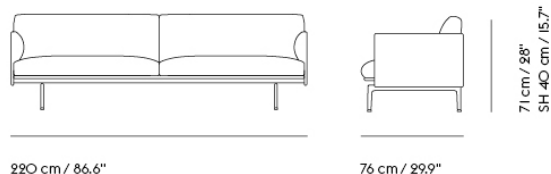

OUTLINE STUDIO SOFA / 220 CM / 86.6" - BLACK BASE

Shipper Colli	1
Gross Weight (kg)	83
Net Weight (kg)	66
Warranty Period	10 years

Item No.	Color	Contract Price	Lead Time
Made-To-Order			
69208	Remix - All Colors	SEK 28.375,70	6 weeks
69210	Canvas - All Colors	SEK 33.535,70	6 weeks
69209	Clara - All Colors	SEK 33.535,70	6 weeks
91382	Colline - All Colors	SEK 33.535,70	6 weeks
69202	Fiord - All Colors	SEK 33.535,70	6 weeks
69205	Steelcut - All Colors	SEK 33.535,70	6 weeks
69204	Steelcut Trio - All Colors	SEK 33.535,70	6 weeks
69206	Hallingdal - All Colors	SEK 35.255,70	6 weeks
69221	Balder - All Colors	SEK 36.975,70	6 weeks
85728	Beck - All Colors	SEK 36.975,70	8 weeks
68373	Clay - All Colors	SEK 36.975,70	6 weeks
69211	Divina - All Colors	SEK 36.975,70	6 weeks
69212	Divina MD - All Colors	SEK 36.975,70	6 weeks
69213	Divina Melange - All Colors	SEK 36.975,70	6 weeks
76244	Ecriture - All Colors	SEK 36.975,70	6 weeks
97556	Hearth - All Colors	SEK 36.975,70	8 weeks
91513	Planum - All Colors	SEK 36.975,70	6 weeks
69222	Twill Weave - All Colors	SEK 36.975,70	6 weeks
69220	Vidar - All Colors	SEK 36.975,70	6 weeks
Extras			
83061	Leather care set for Refine Leather	SEK 172,00	-