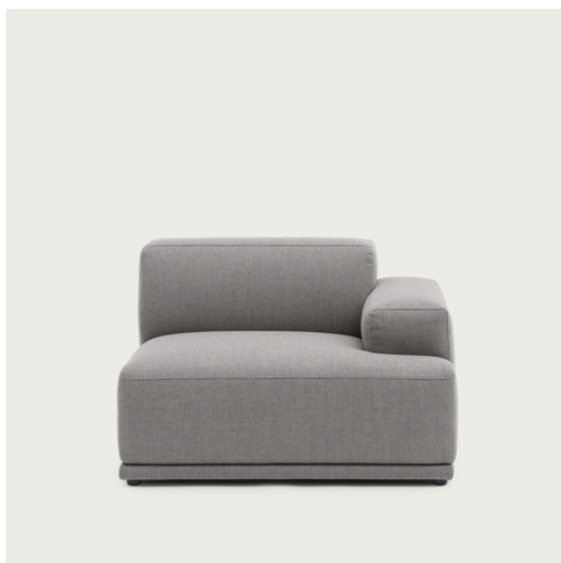

CONNECT SOFT MODULAR SOFA / RIGHT ARMREST (B)

Shipper Colli	1
Gross Weight (kg)	50
Net Weight (kg)	38.3
Please note	This product features an armrest on the right-hand side when facing the product from the front
Warranty Period	10 years

Item No.	Color	Contract Price	Lead Time
Ready-To-Ship			
94510-128	Re-wool I28	SEK 17.625,70	-
94618-12	Clay I2	SEK 18.485,70	-
Made-To-Order			
94519	Remix - All Colors	SEK 14.615,70	6 weeks
94564	Canvas - All Colors	SEK 17.625,70	6 weeks
94573	Clara - All Colors	SEK 17.625,70	6 weeks
94537	Fiord - All Colors	SEK 17.625,70	6 weeks
94510	Re-wool - All Colors	SEK 17.625,70	6 weeks
98823	Sabi - All Colors	SEK 17.625,70	6 weeks
94546	Steelcut - All Colors	SEK 17.625,70	6 weeks
94555	Steelcut Trio - All Colors	SEK 17.625,70	6 weeks
94582	Hallingdal - All Colors	SEK 18.055,70	6 weeks
94501	Balder - All Colors	SEK 18.485,70	6 weeks
99441	Beck - All Colors	SEK 18.485,70	8 weeks
94618	Clay - All Colors	SEK 18.485,70	6 weeks
94591	Divina - All Colors	SEK 18.485,70	6 weeks
94600	Divina MD - All Colors	SEK 18.485,70	6 weeks
94609	Divina Melange - All Colors	SEK 18.485,70	6 weeks
98843	Ecriture - All Colors	SEK 18.485,70	6 weeks
66701	Hearth - All Colors	SEK 18.485,70	8 weeks
76415	Planum - All Colors	SEK 18.485,70	6 weeks