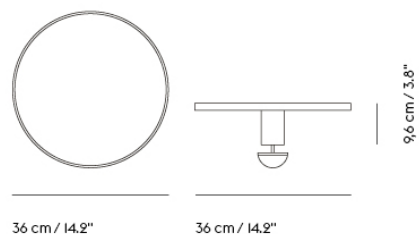

Shipper Colli 1
Gross Weight (kg) 3.603
Net Weight (kg) 1.4
Warranty Period 5 years

Item No.	Color	Contract Price	Lead Time
Ready-To-Ship			
50211	Black	SEK 1.504,10	-
39965	Oak	SEK 1.504,10	-