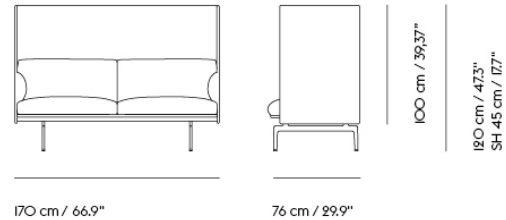

OUTLINE HIGHBACK SOFA 100 / 2-SEATER - POLISHED ALUMINUM BASE - SH: 45 CM / 17.7"

Shipper Colli	1
Gross Weight (kg)	85.84
Net Weight (kg)	71.6
Additional Information	Please note that the highback height for this product is 100 cm / 39.4"
Warranty Period	10 years

Item No.	Color	Contract Price	Lead Time
Made-To-Order			
69696	Remix - All Colors	SEK 36.975,70	6 weeks
69698	Canvas - All Colors	SEK 41.275,70	6 weeks
69697	Clara - All Colors	SEK 41.275,70	6 weeks
91404	Colline - All Colors	SEK 41.275,70	6 weeks
69690	Fiord - All Colors	SEK 41.275,70	6 weeks
69693	Steelcut - All Colors	SEK 41.275,70	6 weeks
69692	Steelcut Trio - All Colors	SEK 41.275,70	6 weeks
69694	Hallingdal - All Colors	SEK 46.005,70	6 weeks
69709	Balder - All Colors	SEK 46.865,70	6 weeks
85748	Beck - All Colors	SEK 46.865,70	8 weeks
68294	Clay - All Colors	SEK 46.865,70	6 weeks
69699	Divina - All Colors	SEK 46.865,70	6 weeks
69700	Divina MD - All Colors	SEK 46.865,70	6 weeks
69701	Divina Melange - All Colors	SEK 46.865,70	6 weeks
76266	Ecriture - All Colors	SEK 46.865,70	6 weeks
97578	Hearth - All Colors	SEK 46.865,70	8 weeks
91535	Planum - All Colors	SEK 46.865,70	6 weeks
69783	Twill Weave - All Colors	SEK 46.865,70	6 weeks
69708	Vidar - All Colors	SEK 46.865,70	6 weeks

Extras

83061	Leather care set for Refine Leather	SEK 172,00	-