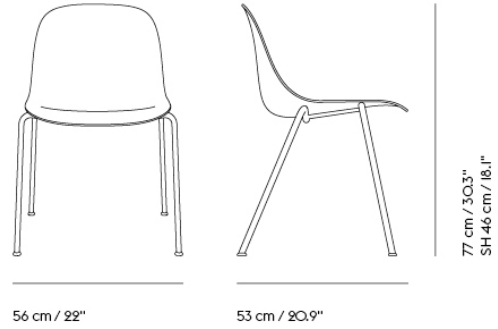

FIBER SIDE CHAIR A-BASE W. LINKING DEVICE

Shipper Colli	1
Gross Weight (kg)	10.3
Net Weight (kg)	7.4
Base color options	Chrome
Stacking	Up to 15 shell or 10 upholstered chairs can be stacked together
Warranty Period	10 years

Item No.	Color	Contract Price	Lead Time
Made-To-Order			
59021	Black/Chrome (Recycled Plastic)	SEK 2.450,10	3 weeks
59023	Dusty Green/Chrome (Recycled Plastic)	SEK 2.450,10	3 weeks
59022	Grey/Chrome (Recycled Plastic)	SEK 2.450,10	3 weeks
59025	Natural White/Chrome (Recycled Plastic)	SEK 2.450,10	3 weeks
59024	Ochre/Chrome (Recycled Plastic)	SEK 2.450,10	3 weeks
25356	Remix - All Colors	SEK 4.514,10	4 weeks
25364	Canvas - All Colors	SEK 5.327,70	4 weeks
25363	Clara - All Colors	SEK 5.327,70	4 weeks
59640	Fiord - All Colors	SEK 5.327,70	4 weeks
55048	Hero - All Colors	SEK 5.327,70	4 weeks
19755	Re-wool - All Colors	SEK 5.327,70	4 weeks
19643	Sabi - All Colors	SEK 5.327,70	4 weeks
25359	Steelcut - All Colors	SEK 5.327,70	4 weeks
25360	Steelcut Trio - All Colors	SEK 5.327,70	4 weeks
25361	Hallingdal - All Colors	SEK 6.015,70	4 weeks
55165	Balder - All Colors	SEK 6.148,10	4 weeks
13763	Beck - All Colors	SEK 6.148,10	6 weeks
58024	Clay - All Colors	SEK 6.148,10	4 weeks
25362	Divina - All Colors	SEK 6.148,10	4 weeks
25365	Divina MD - All Colors	SEK 6.148,10	4 weeks
25366	Divina Melange - All Colors	SEK 6.148,10	4 weeks