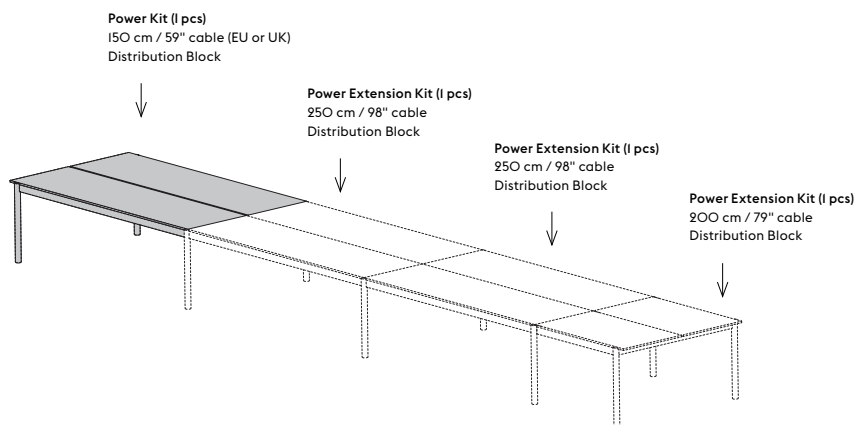

Example 2

OPTION B

1. TABLES / 2. ACCESSORIES / 3. LIGHTING / 4. TABLE POWER OUTLET / 5. INTEGRATED POWER / 6. CABLE TRAY