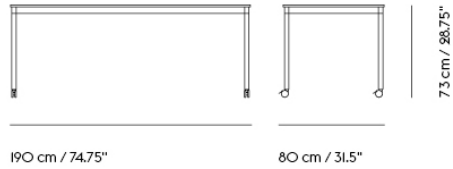

BASE TABLE / WITH CASTORS / 190 X 80 CM / 74.8 X 31.5"

Shipper Colli	2
Gross Weight (kg)	28.8
Net Weight (kg)	22.99
Base color options	Black or White
Warranty Period	10 years

Item No.	Color	Contract Price	Lead Time
Made-To-Order			
64447	Black Laminate/Plywood/Black	SEK 12.465,70	6 weeks
64567	Black Laminate/Plywood/White	SEK 12.465,70	6 weeks
64522	White Laminate/Plywood/Black	SEK 12.465,70	6 weeks
64642	White Laminate/Plywood/White	SEK 12.465,70	6 weeks
64477	Black Nanolaminat/Plywood/Black	SEK 17.625,70	6 weeks
64597	Black Nanolaminat/Plywood/White	SEK 17.625,70	6 weeks
64537	White Nanolaminat/Plywood/Black	SEK 17.625,70	6 weeks
64657	White Nanolaminat/Plywood/White	SEK 17.625,70	6 weeks
64492	Lacquered Oak Veneer/Plywood/Black	SEK 17.625,70	6 weeks
64612	Lacquered Oak Veneer/Plywood/White	SEK 17.625,70	6 weeks
64472	Black Linoleum/Plywood/Black	SEK 14.615,70	6 weeks
64580	Black Linoleum/Plywood/White	SEK 14.615,70	6 weeks