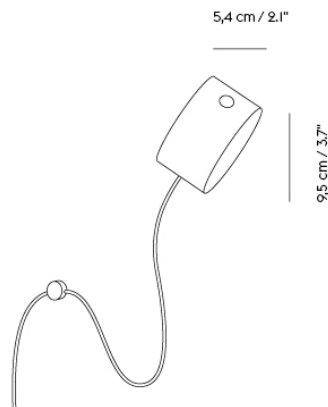

Shipper Colli 1
Gross Weight (kg) 1.05
Net Weight (kg) 0.55
Bulb included Yes. Integrated non-replaceable LED
Warranty Period 5 years

Item No.	Color	Contract Price	Lead Time
Ready-To-Ship			
22601	Black	SEK 2.536,10	-
Extras			
22555	Brown Green - Extra Cable Drops		-
22617	Extra Lighting Unit - Brown Green		-
22509	Extra Wall Mount - Black	SEK 210,70	-
22499	Extra Cable Drops - Black ***	SEK 270,90	-
22602	Extra Lighting Unit - Black	SEK 2.192,10	-