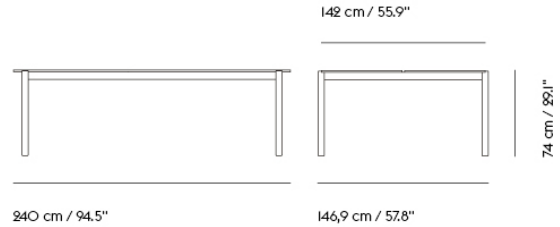

Shipper Colli 2
Gross Weight (kg) 75.007
Net Weight (kg) 63.71
Warranty Period 5 years

Item No.	Color	Contract Price	Lead Time
Ready-To-Ship			
59967	White Laminate/White ABS/Oak ***	SEK 20.205,70	-
50216	Black Nanolaminate/Black ABS/Black	SEK 24.935,70	-
59971	Black Nanolaminate/Black ABS/Oak	SEK 24.935,70	-
59966	Oak Veneer/Oak	SEK 21.495,70	-
50225	Black Lacquered Ash Veneer/Black	SEK 21.495,70	-