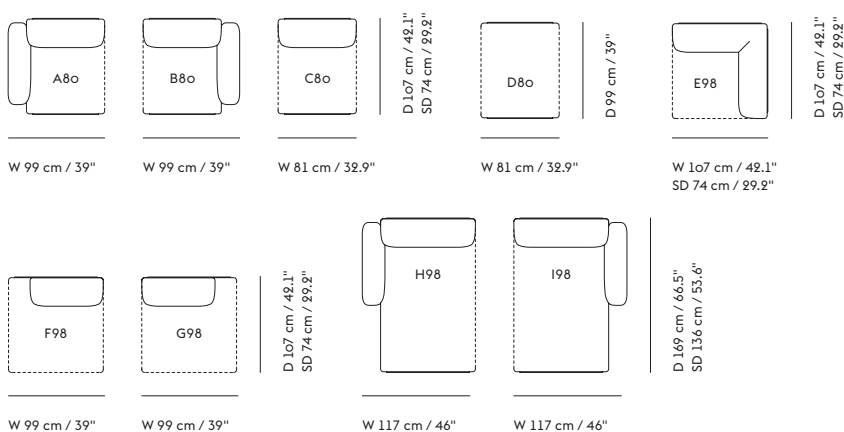

A grand modular sofa that can be tailored to your exact needs with its modular elements hidden through the subtle detailing of the frame's front profile, paired with deep comfort and a soft seat.

With the In Situ Modular Sofa, you can choose between any of the 30 predesigned configurations on the following pages or create your own configuration, following the guidelines below.

Visit planner.muuto.com to create your own configuration online.

Create your own In Situ Configuration

1. SEATING MODULES

Find the seating modules of your desired configuration and add the item numbers of the desired textile or leather upholstery separately to your order.

You can only connect modules to the open sides and end of the modules, illustrated here with dotted lines.

An In Situ configuration must always have one of the following seating modules at each end: Armrest Module (A80, B80, H98 or I98), Ottoman Module (D80) or Open-Ended Module (F98 or G98).

The Ottoman Module (D80) can only be used in extension of Open-Ended Modules (F98 or G98) or as the only free-standing I-Seater configuration possible to build.

SEATING MODULES