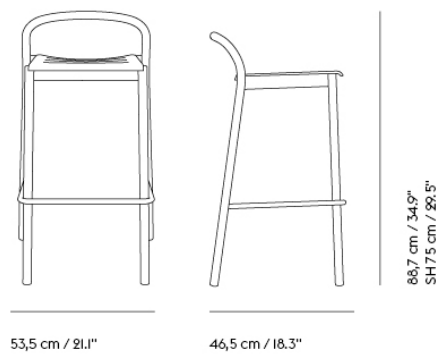

Shipper Colli	1
Gross Weight (kg)	12.7
Net Weight (kg)	9.5
Stacking Information	Linear Steel Bar Stool stacks up to 5 stools on the floor.
Warranty period	5 years

Item No.	Color	Contract Price	Lead Time
Ready-To-Ship			
31302	Anthracite Black	SEK 3.482,10	-
31305	Burnt Orange	SEK 3.482,10	-
31304	Dark Green	SEK 3.482,10	-
31359	Grey	SEK 3.482,10	-
31361	Pale Blue	SEK 3.482,10	-
Extras			
31601	Bar/Counter Seat Pad - Twitell - Dark Grey	SEK 403,30	-
31600	Bar/Counter Seat Pad - Twitell - Light Grey	SEK 403,30	-