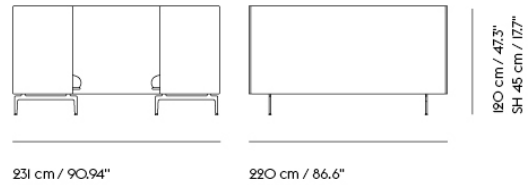

OUTLINE HIGHBACK CABIN 100 / 3-SEATER - POLISHED ALUMINUM BASE - SH: 45 CM / 17.7"

Shipper Colli	3
Gross Weight (kg)	129
Net Weight (kg)	93
Warranty Period	10 years

Item No.	Color	Contract Price	Lead Time
Made-To-Order			
80898	Remix - All Colors	SEK 83.415,70	6 weeks
80970	Canvas - All Colors	SEK 95.455,70	6 weeks
80934	Clara - All Colors	SEK 95.455,70	6 weeks
81262	Colline - All Colors	SEK 95.455,70	6 weeks
80682	Fiord - All Colors	SEK 95.455,70	6 weeks
80790	Steelcut - All Colors	SEK 95.455,70	6 weeks
80754	Steelcut Trio - All Colors	SEK 95.455,70	6 weeks
80826	Hallingdal - All Colors	SEK 102.335,70	6 weeks
80610	Balder - All Colors	SEK 104.055,70	6 weeks
85674	Beck - All Colors	SEK 104.055,70	8 weeks
81222	Clay - All Colors	SEK 104.055,70	6 weeks
81006	Divina - All Colors	SEK 104.055,70	6 weeks
81042	Divina MD - All Colors	SEK 104.055,70	6 weeks
81078	Divina Melange - All Colors	SEK 104.055,70	6 weeks
76182	Ecriture - All Colors	SEK 104.055,70	6 weeks
97680	Hearth - All Colors	SEK 104.055,70	8 weeks
81280	Planum - All Colors	SEK 104.055,70	6 weeks
80646	Twill Weave - All Colors	SEK 104.055,70	6 weeks
81186	Vidar - All Colors	SEK 104.055,70	6 weeks
Extras			
83061	Leather care set for Refine Leather	SEK 172,00	-