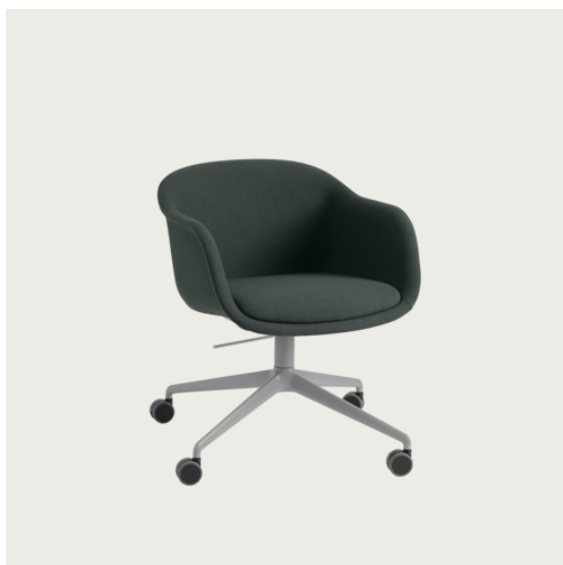

FIBER CONFERENCE ARMCHAIR SWIVEL BASE W. CASTORS AND TILT

63,5 cm / 25"

60,5 cm / 23.8"

77,5 cm / 30.5"
SH 49 cm / 19.3"

Shipper Colli	1
Gross Weight (kg)	18.49
Net Weight (kg)	14.987
Base color options	Anthracite Black or Grey
Warranty period	10 years

Item No.	Color	Contract Price	Lead Time
Made-To-Order			
58503	Remix - All Colors	SEK 9.025,70	4 weeks
58508	Canvas - All Colors	SEK 10.315,70	4 weeks
58507	Clara - All Colors	SEK 10.315,70	4 weeks
59647	Fiord - All Colors	SEK 10.315,70	4 weeks
59851	Hero - All Colors	SEK 10.315,70	4 weeks
58515	Re-wool - All Colors	SEK 10.315,70	4 weeks
19650	Sabi - All Colors	SEK 10.315,70	4 weeks
58505	Steelcut - All Colors	SEK 10.315,70	4 weeks
58506	Steelcut Trio - All Colors	SEK 10.315,70	4 weeks
58514	Balder - All Colors	SEK 11.175,70	4 weeks
13770	Beck - All Colors	SEK 11.175,70	6 weeks
58504	Clay - All Colors	SEK 11.175,70	4 weeks
58510	Divina - All Colors	SEK 11.175,70	4 weeks
58511	Divina MD - All Colors	SEK 11.175,70	4 weeks
58512	Divina Melange - All Colors	SEK 11.175,70	4 weeks
59432	Ecriture - All Colors	SEK 11.175,70	4 weeks
58509	Hallingdal - All Colors	SEK 11.175,70	4 weeks
14528	Hearth - All Colors	SEK 11.175,70	6 weeks
19862	Planum - All Colors	SEK 11.175,70	4 weeks
58513	Twill Weave - All Colors	SEK 11.175,70	4 weeks
59543	Vidar - All Colors	SEK 11.175,70	4 weeks