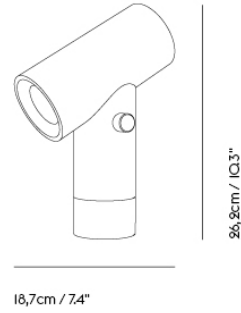

Shipper Colli	1
Gross Weight (kg)	1.72
Net Weight (kg)	1.234
Bulb included	Yes. Integrated non-replaceable LED
Warranty Period	5 years

Item No.	Color	Contract Price	Lead Time
Ready-To-Ship			
12124	Aluminum	SEK 2.536,10	-
12121	Black	SEK 2.536,10	-
12123	Green	SEK 2.536,10	-
12122	Umber	SEK 2.536,10	-