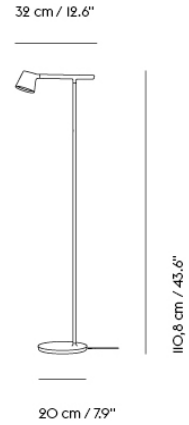

TIP FLOOR LAMP

- Shipper Colli 1
- Gross Weight (kg) 5.6
- Net Weight (kg) 2.65
- Bulb included Yes. Integrated non-replaceable LED
- Warranty Period 5 years

Item No.	Color	Contract Price	Lead Time
Ready-To-Ship			
22317	Black	SEK 4.037,70	-
22316	Grey	SEK 4.037,70	-
22318	White	SEK 4.037,70	-