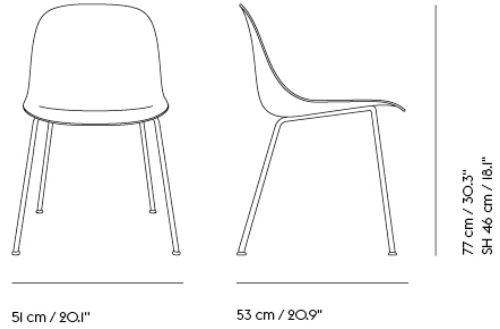

Shipper Colli	1
Gross Weight (kg)	9
Net Weight (kg)	4.9
Base color options	Anthracite Black, Chrome, Dusty Green, Grey or White
Warranty Period	10 Years

Item No.	Color	Contract Price	Lead Time
Ready-To-Ship			
58932	Black/Anthracite Black (Recycled Plastic)	SEK 2.450,10	-
58934	Dusty Green/Dusty Green (Recycled Plastic)	SEK 2.450,10	-
58933	Grey/Grey (Recycled Plastic)	SEK 2.450,10	-
58936	Natural White/White (Recycled Plastic)	SEK 2.450,10	-
58935	Ochre/Anthracite Black (Recycled Plastic)	SEK 2.450,10	-
Made-To-Order			
59037	Black/Chrome (Recycled Plastic)	SEK 2.450,10	3 weeks
59039	Dusty Green/Chrome (Recycled Plastic)	SEK 2.450,10	3 weeks
59038	Grey/Chrome (Recycled Plastic)	SEK 2.450,10	3 weeks
59041	Natural White/Chrome (Recycled Plastic)	SEK 2.450,10	3 weeks
59040	Ochre/Chrome (Recycled Plastic)	SEK 2.450,10	3 weeks
23210	Remix - All Colors	SEK 4.381,70	4 weeks
23218	Canvas - All Colors	SEK 5.202,10	4 weeks
23217	Clara - All Colors	SEK 5.202,10	4 weeks
59552	Fiord - All Colors	SEK 5.202,10	4 weeks
55010	Hero - All Colors	SEK 5.202,10	4 weeks
19664	Re-wool - All Colors	SEK 5.202,10	4 weeks
19552	Sabi - All Colors	SEK 5.202,10	4 weeks
23211	Steelcut - All Colors	SEK 5.202,10	4 weeks
23212	Steelcut Trio - All Colors	SEK 5.202,10	4 weeks
23213	Hallingdal - All Colors	SEK 5.890,10	4 weeks