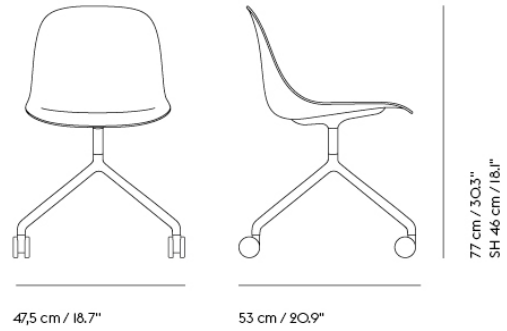

# FIBER SIDE CHAIR SWIVEL BASE W. CASTORS

Shipper Colli	1
Gross Weight (kg)	10,3
Net Weight (kg)	9,8
Base color options	Anthracite Black, Dusty Green. Grey or Polished Aluminum with black castors. White with White castors.
Warranty Period	10 years