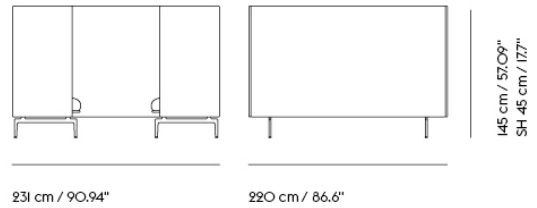

OUTLINE HIGHBACK CABIN 120 / 3-SEATER - BLACK BASE - SH: 45 CM / 17.7"

661

Shipper Colli	3
Gross Weight (kg)	150
Net Weight (kg)	104.5
Warranty Period	10 years

Item No.	Color	Contract Price	Lead Time
Made-To-Order			
80889	Remix - All Colors	SEK 89.005,70	6 weeks
80961	Canvas - All Colors	SEK 102.335,70	6 weeks
80925	Clara - All Colors	SEK 102.335,70	6 weeks
81259	Colline - All Colors	SEK 102.335,70	6 weeks
80673	Fiord - All Colors	SEK 102.335,70	6 weeks
80781	Steelcut - All Colors	SEK 102.335,70	6 weeks
80745	Steelcut Trio - All Colors	SEK 102.335,70	6 weeks
80817	Hallingdal - All Colors	SEK 108.785,70	6 weeks
80601	Balder - All Colors	SEK 110.935,70	6 weeks
85671	Beck - All Colors	SEK 110.935,70	8 weeks
81213	Clay - All Colors	SEK 110.935,70	6 weeks
80997	Divina - All Colors	SEK 110.935,70	6 weeks
81033	Divina MD - All Colors	SEK 110.935,70	6 weeks
81069	Divina Melange - All Colors	SEK 110.935,70	6 weeks
76179	Ecriture - All Colors	SEK 110.935,70	6 weeks
97671	Hearth - All Colors	SEK 110.935,70	8 weeks
81277	Planum - All Colors	SEK 110.935,70	6 weeks
80637	Twill Weave - All Colors	SEK 110.935,70	6 weeks
81177	Vidar - All Colors	SEK 110.935,70	6 weeks
Extras			
83061	Leather care set for Refine Leather	SEK 172,00	-