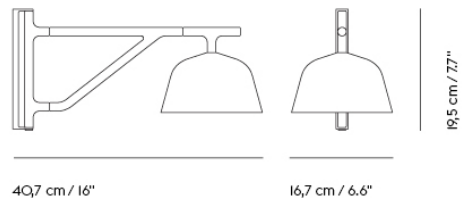

- Shipper Colli 1
- Gross Weight (kg) 1.734
- Net Weight (kg) 1.04
- Bulb included Yes
- Warranty Period 5 years

Item No.	Color	Contract Price	Lead Time
Ready-To-Ship			
15311	Black	SEK 3.138,10	-
15313	Grey	SEK 3.138,10	-
15314	Taupe	SEK 3.138,10	-
15312	White	SEK 3.138,10	-
Extras			
15803	Ambit Cord - Grey (per linear meter)	SEK 59,30	-
15806	Ambit Cord - Taupe (per linear meter)	SEK 59,30	-
15804	Fluid / Rime Ø12+Ø18+Ø25 Cord - White (per linear meter)	SEK 59,30	-
15801	Grain / Rime Ø12+Ø18+Ø25 Cord - Black (per linear meter)	SEK 59,30	-