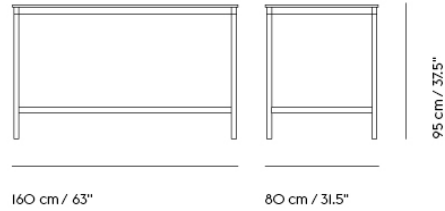

BASE HIGH TABLE / 160 X 80 H: 95 CM/ 63 X 31.5 H: 37.4"

Shipper Colli	2
Gross Weight (kg)	35.4
Net Weight (kg)	29.67
Base color options	Black or White
Warranty Period	10 years

Item No.	Color	Contract Price	Lead Time
Made-To-Order			
63028	Black Laminate/Plywood/Black	SEK 16.765,70	8 weeks
63027	Black Laminate/Plywood/White	SEK 16.765,70	8 weeks
63026	White Laminate/Plywood/Black	SEK 16.765,70	8 weeks
63025	White Laminate/Plywood/White	SEK 16.765,70	8 weeks
63036	Black Nanolaminate/Plywood/Black	SEK 20.205,70	8 weeks
63035	Black Nanolaminate/Plywood/White	SEK 20.205,70	8 weeks
63034	White Nanolaminate/Plywood/Black	SEK 20.205,70	8 weeks
63033	White Nanolaminate/Plywood/White	SEK 20.205,70	8 weeks
64783	Lacquered Oak Veneer/Plywood/Black	SEK 19.345,70	8 weeks
64782	Lacquered Oak Veneer/Plywood/White	SEK 19.345,70	8 weeks
63030	Black Linoleum/Plywood/Black	SEK 18.485,70	8 weeks
63029	Black Linoleum/Plywood/White	SEK 18.485,70	8 weeks
Extras			
70721	Adjustable Feet for Base Table - Set of 4		-