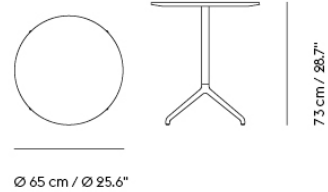

STILL CAFÉ TABLE / Ø 65 H: 73 CM / Ø 25.6 H: 28.7"

Shipper Colli	2
Gross Weight (kg)	14.7
Net Weight (kg)	10.152
Base color options	Black, White
Warranty Period	10 years

Item No.	Color	Contract Price	Lead Time
Ready-To-Ship			
65614	Black Nanolaminate/Anthracite Black	SEK 5.890,10	-
65613	Black Nanolaminate/White	SEK 5.890,10	-
65612	White Nanolaminate/Anthracite Black	SEK 5.890,10	-
65611	White Nanolaminate/White	SEK 5.890,10	-
Made-To-Order			
65566	Black Linoleum/Anthracite Black	SEK 5.890,10	6 weeks
65565	Black Linoleum/White	SEK 5.890,10	6 weeks