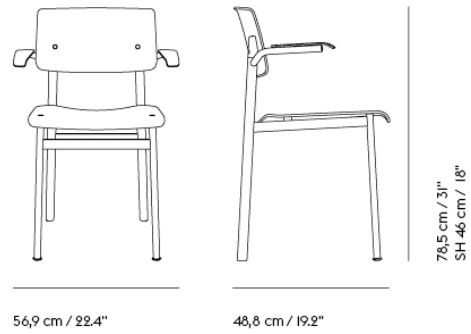

Shipper Colli 1
Gross Weight (kg) 17
Net Weight (kg) 7
Warranty Period 10 Years

Item No.	Color	Contract Price	Lead Time
Ready-To-Ship			
34001	Black/Black	SEK 4.514,10	-
34002	Oak/Black	SEK 4.514,10	-
34004	Oak/Dusty Green	SEK 4.514,10	-
34005	Oak/Grey	SEK 4.514,10	-
34006	Stained Dark Brown/Black	SEK 4.514,10	-
Extras			
80159	Plastic and felt glides for Loft Series (4 pcs per pack) - Black	SEK 141,90	-