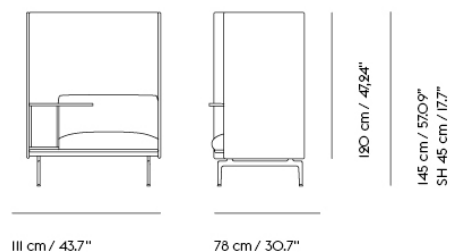

OUTLINE HIGHBACK WORK 120 / LEFT - BLACK BASE - SH: 45 CM / 17.7"

Shipper Colli	1
Gross Weight (kg)	38
Net Weight (kg)	28
Please note	That this product features a table on the left-hand side when facing the product from the front.
Warranty Period	5 years

Item No.	Color	Contract Price	Lead Time
Made-To-Order			
75362	Remix - All Colors	SEK 39.985,70	6 weeks
75442	Canvas - All Colors	SEK 43.860,00	6 weeks
75402	Clara - All Colors	SEK 43.860,00	6 weeks
75768	Colline - All Colors	SEK 43.860,00	6 weeks
75122	Fiord - All Colors	SEK 43.860,00	6 weeks
75242	Steelcut - All Colors	SEK 43.860,00	6 weeks
75202	Steelcut Trio - All Colors	SEK 43.860,00	6 weeks
75282	Hallingdal - All Colors	SEK 46.005,70	6 weeks
75042	Balder - All Colors	SEK 46.865,70	6 weeks
85614	Beck - All Colors	SEK 46.865,70	8 weeks
75722	Clay - All Colors	SEK 46.865,70	6 weeks
75482	Divina - All Colors	SEK 46.865,70	6 weeks
75522	Divina MD - All Colors	SEK 46.865,70	6 weeks
75562	Divina Melange - All Colors	SEK 46.865,70	6 weeks
76122	Ecriture - All Colors	SEK 46.865,70	6 weeks
97638	Hearth - All Colors	SEK 46.865,70	8 weeks
75788	Planum - All Colors	SEK 46.865,70	6 weeks
75082	Twill Weave - All Colors	SEK 46.865,70	6 weeks
75682	Vidar - All Colors	SEK 46.865,70	6 weeks

Extras

83061	Leather care set for Refine Leather	SEK 172,00	-