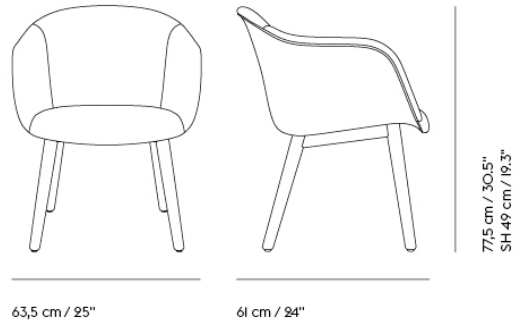

Shipper Colli	1
Gross Weight (kg)	15.632
Net Weight (kg)	12.132
Base color options	Oak, Stained Dark Brown, Anthracite Black or Grey
Warranty period	10 years

Item No.	Color	Contract Price	Lead Time
Ready-To-Ship			
76565-OAK_240	Ecriture 240/Oak	SEK 10.315,70	-
Made-To-Order			
76542	Remix - All Colors	SEK 8.079,70	4 weeks
76547	Canvas - All Colors	SEK 9.455,70	4 weeks
76546	Clara - All Colors	SEK 9.455,70	4 weeks
76567	Fiord - All Colors	SEK 9.455,70	4 weeks
76597	Hero - All Colors	SEK 9.455,70	4 weeks
76554	Re-wool - All Colors	SEK 9.455,70	4 weeks
76568	Sabi - All Colors	SEK 9.455,70	4 weeks
76544	Steelcut - All Colors	SEK 9.455,70	4 weeks
76545	Steelcut Trio - All Colors	SEK 9.455,70	4 weeks
76553	Balder - All Colors	SEK 10.315,70	4 weeks
13787	Beck - All Colors	SEK 10.315,70	6 weeks
76543	Clay - All Colors	SEK 10.315,70	4 weeks
76549	Divina - All Colors	SEK 10.315,70	4 weeks
76550	Divina MD - All Colors	SEK 10.315,70	4 weeks
76551	Divina Melange - All Colors	SEK 10.315,70	4 weeks
76565	Ecriture - All Colors	SEK 10.315,70	4 weeks
76548	Hallingdal - All Colors	SEK 10.315,70	4 weeks
14545	Hearth - All Colors	SEK 10.315,70	6 weeks
76569	Planum - All Colors	SEK 10.315,70	4 weeks