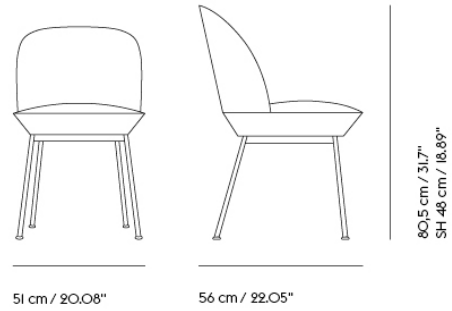

Shipper Colli	1
Gross Weight (kg)	13
Net Weight (kg)	9
Base color options	Chrome or Anthracite Black
Warranty Period	5 years

Item No.	Color	Contract Price	Lead Time
Made-To-Order			
14908	Clara - All Colors	SEK 6.703,70	4 weeks
30150	Colline - All Colors	SEK 6.703,70	4 weeks
14907	Fiord - All Colors	SEK 6.703,70	4 weeks
19512	Re-wool - All Colors	SEK 6.703,70	4 weeks
19492	Sabi - All Colors	SEK 6.703,70	4 weeks
14901	Steelcut - All Colors	SEK 6.703,70	4 weeks
14902	Steelcut Trio - All Colors	SEK 6.703,70	4 weeks
14903	Hallingdal - All Colors	SEK 7.305,70	4 weeks
14914	Still - All Colors	SEK 7.305,70	4 weeks
16687	Beck - All Colors	SEK 7.391,70	6 weeks
14638	Clay - All Colors	SEK 7.391,70	4 weeks
14904	Divina - All Colors	SEK 7.391,70	4 weeks
14910	Divina MD - All Colors	SEK 7.391,70	4 weeks
14911	Divina Melange - All Colors	SEK 7.391,70	4 weeks
59868	Ecriture - All Colors	SEK 7.391,70	4 weeks
16707	Hearth - All Colors	SEK 7.391,70	6 weeks
14921	Twill Weave - All Colors	SEK 7.391,70	4 weeks
14923	Vidar - All Colors	SEK 7.391,70	4 weeks
19532	Planum - All Colors	SEK 8.079,70	4 weeks

Extras