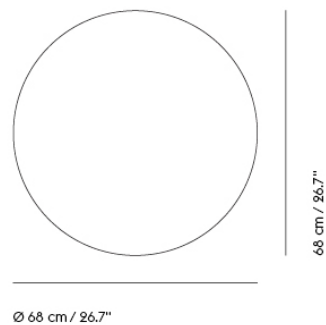

Shipper Colli	2
Gross Weight (kg)	9.893
Net Weight (kg)	6.18
Bulb included	Yes. Integrated, non-replaceable LED.
Please note	This lamp is hard-wired. A cord with inline dimmer and plug can be purchased separately.
Warranty Period	5 years

Item No.	Color	Contract Price	Lead Time
Ready-To-Ship			
22640	White/Black	SEK 9,455,70	-
22641	White/Grey	SEK 9,455,70	-
22642	White/Orange	SEK 9,455,70	-
Extras			
22695	Extra Silicone Band - Black - Ø 68 CM / 26.7"	SEK 463,50	-
22696	Extra Silicone Band - Grey - Ø 68 CM / 26.7"	SEK 463,50	-
22697	Extra Silicone Band - Orange - Ø 68 CM / 26.7"	SEK 463,50	-
22705	Add-on cord w.inline dim and plug - White - L 250 CM / 98.4"	SEK 571,90	-