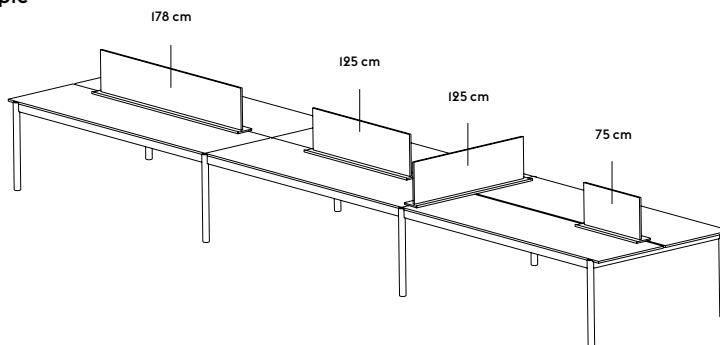

STEP 2. ACCESSORIES

Trays

Add your desired number of Linear System Trays.

Note
Trays must be mounted at least 5 cm / 2" from the table edge.

Linear System Tray — Ø24 cm / 9.5"

Height — 15,6 cm / 6.2"
Diameter — 24 cm / 9.5"

Linear System Tray — Ø36 cm / 14.2"

Height — 9,6 cm / 3.8"
Diameter — 36 cm / 14.2"

Linear System Tray — 170 cm / 66.9"

Height — 15 cm / 5.9"
Width — 21 cm / 8.3"
Length — 170 cm / 66.9"

Screens

Add your desired number of Linear System Screens.

Note
We recommend that screens are mounted to the table. They must be placed at least 5 cm / 2" from the table edge.

Linear System Screen — 75 cm / 29.5"

Height — 35 cm / 13.8"
Width — 15 cm / 5.9"
Length — 75 cm / 29.5"

Linear System Screen — 125 cm / 49.2"

Height — 35 cm / 13.8"
Width — 15 cm / 5.9"
Length — 125 cm / 49.2"

Linear System Screen — 178 cm / 70.1"

Height — 35 cm / 13.8"
Width — 15 cm / 5.9"
Length — 178 cm / 70.1"

Note
Please note that only the Linear System Screen 125 cm / 49.2" can be mounted across the table.

Example

OPTION A
1. TABLES / 2. ACCESSORIES / 3. LIGHTING / 4. TABLE POWER OUTLET / 5. INTEGRATED POWER / 6. CABLE TRAY