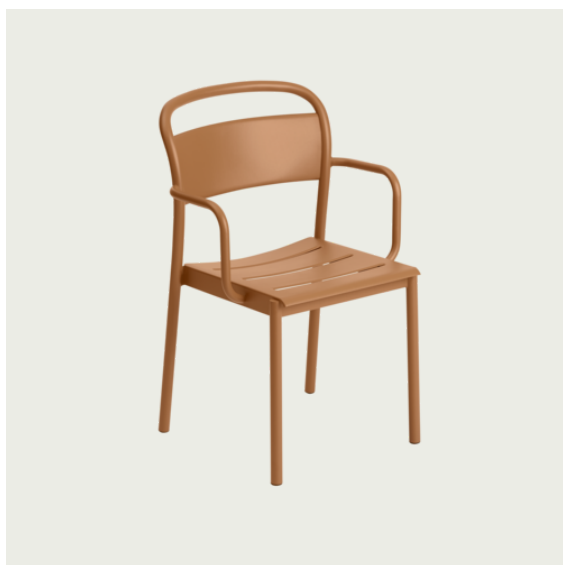

Shipper Colli	1
Gross Weight (kg)	12.4
Net Weight (kg)	8.2
Stacking Information	Linear Steel Armchair stacks up to 5 chairs on the floor.
Warranty Period	5 years

Item No.	Color	Contract Price	Lead Time
Ready-To-Ship			
30990	Anthracite Black	SEK 3.138,10	-
30993	Burnt Orange	SEK 3.138,10	-
30992	Dark Green	SEK 3.138,10	-
30994	Grey	SEK 3.138,10	-
30991	Off-White ***	SEK 3.138,10	-
30995	Pale Blue	SEK 3.138,10	-
Extras			
31603	Chair Seat Pad - Twitell - Dark Grey	SEK 460,10	-
31602	Chair Seat Pad - Twitell - Light Grey	SEK 460,10	-