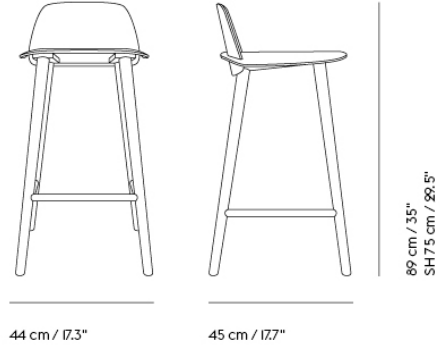

Shipper Colli 1
Gross Weight (kg) 5.6
Net Weight (kg) 4.3
Warranty Period 5 years

Item No.	Color	Contract Price	Lead Time
Ready-To-Ship			
32062	Black	SEK 4.295,70	-
32064	Green	SEK 4.295,70	-
32063	Grey	SEK 4.295,70	-
32066	Midnight Blue	SEK 4.295,70	-
32061	Oak	SEK 4.295,70	-
32067	Sand Yellow ***	SEK 4.295,70	-
32069	Stained Dark Brown	SEK 4.295,70	-
32065	Tan Rose	SEK 4.295,70	-
Made-To-Order			
32132	Black - With Steel Foot Protect	SEK 4.639,70	7 weeks
32134	Green - With Steel Foot Protect	SEK 4.639,70	7 weeks
32133	Grey - With Steel Foot Protect	SEK 4.639,70	7 weeks
32136	Midnight Blue - With Steel Foot Protect	SEK 4.639,70	7 weeks
32131	Oak - With Steel Foot Protect	SEK 4.639,70	7 weeks
32139	Stained Dark Brown - With Steel Foot Protect	SEK 4.639,70	7 weeks
32135	Tan Rose - With Steel Foot Protect	SEK 4.639,70	7 weeks
Extras			
80152	Felt glides for Nerd Series and Workshop Chair and Bench (4 pcs per pack) - Black	SEK 141,90	-
80153	Felt glides for Nerd Series and Workshop Chair and Bench (4 pcs per pack) - Grey	SEK 141,90	-