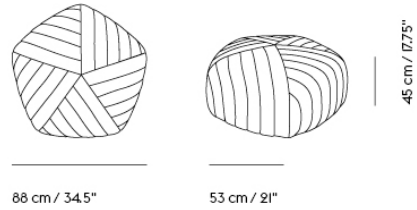

Shipper Colli |
Gross Weight (kg) 22
Net Weight (kg) 18.8
Warranty Period 10 years

Item No.	Color	Contract Price	Lead Time
Ready-To-Ship			
97048-123	Remix I23 ***	SEK 9.885,70	-
97048-183	Remix I83 ***	SEK 9.885,70	-
97022-205	Steelcut Trio 205 ***	SEK 11.605,70	-
Made-To-Order			
97048	Remix - All Colors	SEK 9.885,70	6 weeks
97023	Canvas - All Colors	SEK 11.605,70	6 weeks
97047	Fiord - All Colors	SEK 11.605,70	6 weeks
76305	Re-wool - All Colors	SEK 11.605,70	6 weeks
76301	Sabi - All Colors	SEK 11.605,70	6 weeks
97021	Steelcut - All Colors	SEK 11.605,70	6 weeks
97022	Steelcut Trio - All Colors	SEK 11.605,70	6 weeks
66660	Beck - All Colors	SEK 14.185,70	8 weeks
76309	Clay - All Colors	SEK 14.185,70	6 weeks
97026	Divina - All Colors	SEK 14.185,70	6 weeks
97025	Divina MD - All Colors	SEK 14.185,70	6 weeks
97027	Divina Melange - All Colors	SEK 14.185,70	6 weeks
76313	Ecriture - All Colors	SEK 14.185,70	6 weeks
97686	Hearth - All Colors	SEK 14.185,70	8 weeks
97049	Planum - All Colors	SEK 14.185,70	6 weeks
97300	Twill Weave - All Colors	SEK 14.185,70	6 weeks