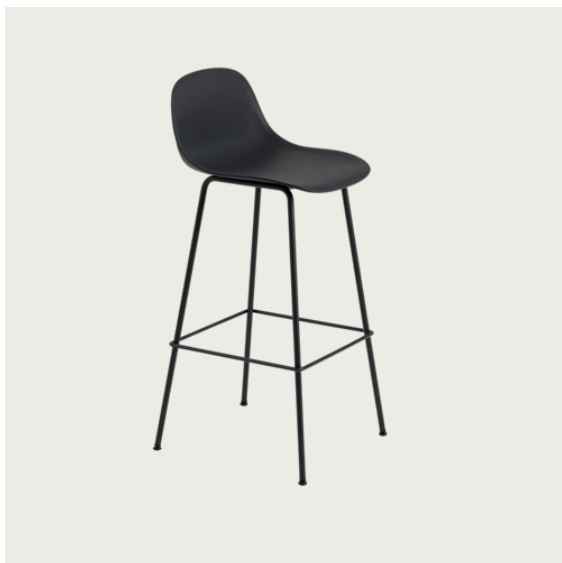

FIBER BAR STOOL / TUBE BASE - WITH BACKREST - 75 CM / 29.5"

Shipper Colli	1
Gross Weight (kg)	7
Net Weight (kg)	6.1
Base color options	Anthracite Black, Dusty Green, Grey or White
Warranty Period	10 years

Item No.	Color	Contract Price	Lead Time
Ready-To-Ship			
58920	Black/Anthracite Black (Recycled Plastic)	SEK 2.450,10	-
58921	Grey/Grey (Recycled Plastic)	SEK 2.450,10	-
58922	Natural White/White (Recycled Plastic)	SEK 2.450,10	-
Made-To-Order			
59064	Dusty Green/Dusty Green (Recycled Plastic)	SEK 2.450,10	3 weeks
59065	Ochre/Black (Recycled Plastic)	SEK 2.450,10	3 weeks
23720	Remix - All Colors	SEK 4.381,70	4 weeks
23728	Canvas - All Colors	SEK 4.858,10	4 weeks
23727	Clara - All Colors	SEK 4.858,10	4 weeks
59563	Fiord - All Colors	SEK 4.858,10	4 weeks
55029	Hero - All Colors	SEK 4.858,10	4 weeks
19676	Re-wool - All Colors	SEK 4.858,10	4 weeks
19564	Sabi - All Colors	SEK 4.858,10	4 weeks
23721	Steelcut - All Colors	SEK 4.858,10	4 weeks
23722	Steelcut Trio - All Colors	SEK 4.858,10	4 weeks
23723	Hallingdal - All Colors	SEK 5.202,10	4 weeks
55146	Balder - All Colors	SEK 5.327,70	4 weeks
13685	Beck - All Colors	SEK 5.327,70	6 weeks
58018	Clay - All Colors	SEK 5.327,70	4 weeks
23724	Divina - All Colors	SEK 5.327,70	4 weeks
23729	Divina MD - All Colors	SEK 5.327,70	4 weeks