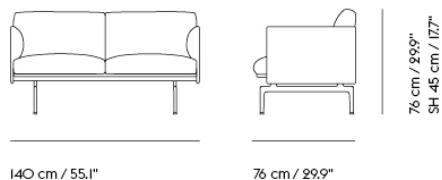

OUTLINE STUDIO SOFA / 140 CM / 55.1" - POLISHED ALUMINUM BASE - SH: 45 CM / 17.7"

Shipper Colli	1
Gross Weight (kg)	41
Net Weight (kg)	36
Warranty Period	10 years

Item No.	Color	Contract Price	Lead Time
Made-To-Order			
73333	Remix - All Colors	SEK 26.225,70	6 weeks
73335	Canvas - All Colors	SEK 31.385,70	6 weeks
73334	Clara - All Colors	SEK 31.385,70	6 weeks
91417	Colline - All Colors	SEK 31.385,70	6 weeks
73327	Fiord - All Colors	SEK 31.385,70	6 weeks
73330	Steelcut - All Colors	SEK 31.385,70	6 weeks
73329	Steelcut Trio - All Colors	SEK 31.385,70	6 weeks
73331	Hallingdal - All Colors	SEK 33.535,70	6 weeks
73346	Balder - All Colors	SEK 34.825,70	6 weeks
85761	Beck - All Colors	SEK 34.825,70	8 weeks
68316	Clay - All Colors	SEK 34.825,70	6 weeks
73336	Divina - All Colors	SEK 34.825,70	6 weeks
73337	Divina MD - All Colors	SEK 34.825,70	6 weeks
73338	Divina Melange - All Colors	SEK 34.825,70	6 weeks
76279	Ecriture - All Colors	SEK 34.825,70	6 weeks
97591	Hearth - All Colors	SEK 34.825,70	8 weeks
91548	Planum - All Colors	SEK 34.825,70	6 weeks
73347	Twill Weave - All Colors	SEK 34.825,70	6 weeks
73345	Vidar - All Colors	SEK 34.825,70	6 weeks
Extras			
83061	Leather care set for Refine Leather	SEK 172,00	-