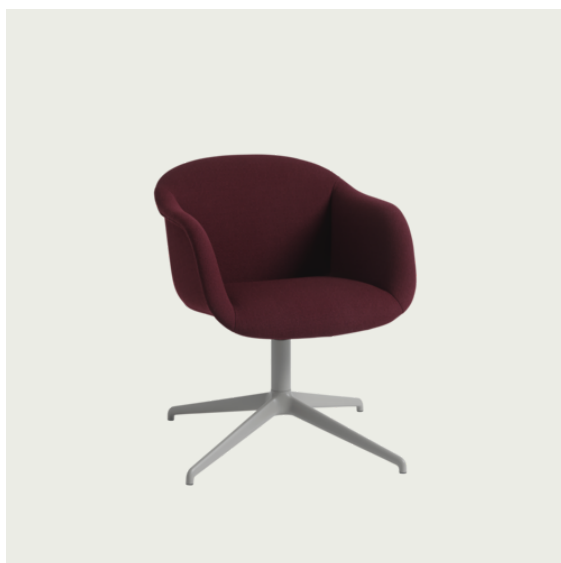

FIBER SOFT ARMCHAIR SWIVEL BASE W. RETURN

Shipper Colli	I
Gross Weight (kg)	17.405
Net Weight (kg)	13.905
Base color options	Anthracite Black or Grey
Warranty period	10 years

Item No.	Color	Contract Price	Lead Time
Made-To-Order			
76450	Remix - All Colors	SEK 8.423,70	4 weeks
76455	Canvas - All Colors	SEK 9.460,00	4 weeks
76454	Clara - All Colors	SEK 9.460,00	4 weeks
76529	Fiord - All Colors	SEK 9.460,00	4 weeks
76533	Hero - All Colors	SEK 9.460,00	4 weeks
76462	Re-wool - All Colors	SEK 9.460,00	4 weeks
76537	Sabi - All Colors	SEK 9.460,00	4 weeks
76452	Steelcut - All Colors	SEK 9.460,00	4 weeks
76453	Steelcut Trio - All Colors	SEK 9.460,00	4 weeks
76456	Hallingdal - All Colors	SEK 10.315,70	4 weeks
76461	Balder - All Colors	SEK 10.745,70	4 weeks
13784	Beck - All Colors	SEK 10.745,70	6 weeks
76451	Clay - All Colors	SEK 10.745,70	4 weeks
76457	Divina - All Colors	SEK 10.745,70	4 weeks
76458	Divina MD - All Colors	SEK 10.745,70	4 weeks
76459	Divina Melange - All Colors	SEK 10.745,70	4 weeks
76521	Ecriture - All Colors	SEK 10.745,70	4 weeks
14542	Hearth - All Colors	SEK 10.745,70	6 weeks
76541	Planum - All Colors	SEK 10.745,70	4 weeks
76460	Twill Weave - All Colors	SEK 10.745,70	4 weeks
76525	Vidar - All Colors	SEK 10.745,70	4 weeks