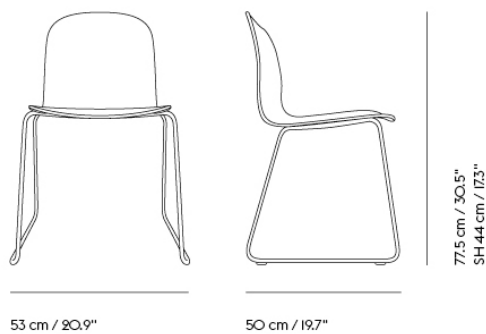

VISU CHAIR SLED BASE

Shipper Colli	1
Gross Weight (kg)	13.5
Net Weight (kg)	5.75
Base color options	Black, Grey or White
Stacking information	Stacking on Trolley: Without upholstery: 17 - With upholstery: 15. Stacking on floor: Without upholstery: 15 - With upholstery: 10
Warranty Period	10 years

Item No.	Color	Contract Price	Lead Time
Ready-To-Ship			
32501	Black/Black	SEK 2.536,10	-
Made-To-Order			
32502	Grey/Grey	SEK 2.536,10	7 weeks
32503	White/White	SEK 2.536,10	7 weeks
11486	Remix - All Colors	SEK 3.607,70	7 weeks
11489	Canvas - All Colors	SEK 3.951,70	7 weeks
11490	Clara - All Colors	SEK 3.951,70	7 weeks
70363	Colline - All Colors	SEK 3.951,70	7 weeks
18934	Fiord - All Colors	SEK 3.951,70	7 weeks
70364	Re-wool - All Colors	SEK 3.951,70	7 weeks
70362	Sabi - All Colors	SEK 3.951,70	7 weeks
11487	Steelcut - All Colors	SEK 3.951,70	7 weeks
11488	Steelcut Trio - All Colors	SEK 3.951,70	7 weeks
11485	Hallingdal - All Colors	SEK 4.381,70	7 weeks
18916	Balder - All Colors	SEK 4.639,70	7 weeks
18804	Beck - All Colors	SEK 4.639,70	9 weeks
69130	Clay - All Colors	SEK 4.639,70	7 weeks
11483	Divina - All Colors	SEK 4.639,70	7 weeks
11481	Divina MD - All Colors	SEK 4.639,70	7 weeks