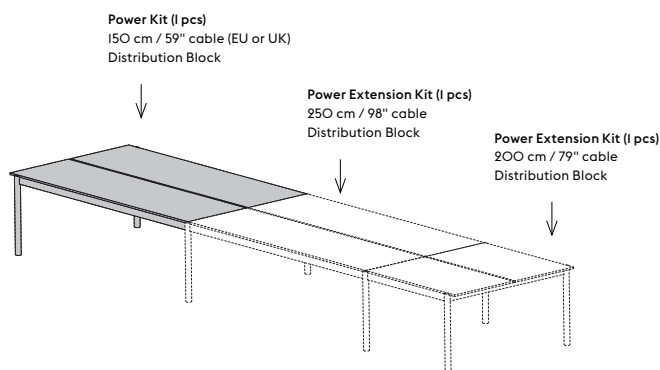

STEP 5. INTEGRATED POWER FOR MOUNTED LAMPS & TABLE POWER OUTLET

If you'd like to add the Mounted Lamp(s) and/or Table Power Outlet(s), select the Power Kit for the first End Module you choose and then add an a Power Extension Kit for each table added.

Power Kit (1 pcs)

150 cm / 59" cable (EU or UK)
Distribution Block

Power Extension Kit (X pcs)

200 cm / 79" or 250 cm / 98" cable
Distribution Block

If you add a End Module or a Middle Module — 240 cm / 94.5", select the 250 cm / 98" Power Extension Kit.

If you add a End Module — 120 cm / 47.2", select the 200 cm / 79" Power Extension kit.

Example 1