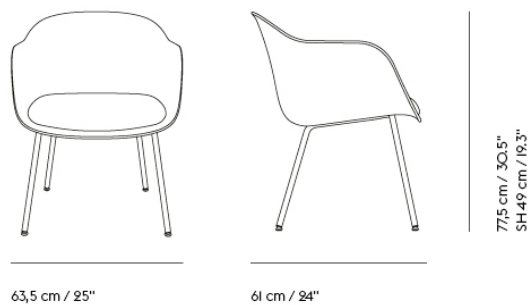

FIBER CONFERENCE ARMCHAIR TUBE BASE

Shipper Colli	1
Gross Weight (kg)	11.62
Net Weight (kg)	11.617
Base color options	Anthracite Black and Grey
Warranty Period	10 years

Item No.	Color	Contract Price	Lead Time
Made-To-Order			
59667	Remix - All Colors	SEK 7.524,10	4 weeks
59672	Canvas - All Colors	SEK 8.556,10	4 weeks
59671	Clara - All Colors	SEK 8.556,10	4 weeks
59692	Fiord - All Colors	SEK 8.556,10	4 weeks
59860	Hero - All Colors	SEK 8.556,10	4 weeks
59679	Re-wool - All Colors	SEK 8.556,10	4 weeks
59693	Sabi - All Colors	SEK 8.556,10	4 weeks
59669	Steelcut - All Colors	SEK 8.556,10	4 weeks
59670	Steelcut Trio - All Colors	SEK 8.556,10	4 weeks
59673	Hallingdal - All Colors	SEK 9.455,70	4 weeks
59678	Balder - All Colors	SEK 9.885,70	4 weeks
13779	Beck - All Colors	SEK 9.885,70	6 weeks
59668	Clay - All Colors	SEK 9.885,70	4 weeks
59674	Divina - All Colors	SEK 9.885,70	4 weeks
59675	Divina MD - All Colors	SEK 9.885,70	4 weeks
59676	Divina Melange - All Colors	SEK 9.885,70	4 weeks
59690	Ecriture - All Colors	SEK 9.885,70	4 weeks
14537	Hearth - All Colors	SEK 9.885,70	6 weeks
59694	Planum - All Colors	SEK 9.885,70	4 weeks
59677	Twill Weave - All Colors	SEK 9.885,70	4 weeks
59691	Vidar - All Colors	SEK 9.885,70	4 weeks