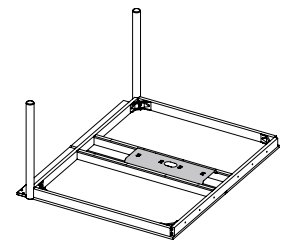

Linear System End Module – 120 cm / 47.2"

OPTION B

1. TABLES / 2. ACCESSORIES / 3. LIGHTING / 4. TABLE POWER OUTLET / 5. INTEGRATED POWER / 6. CABLE TRAY