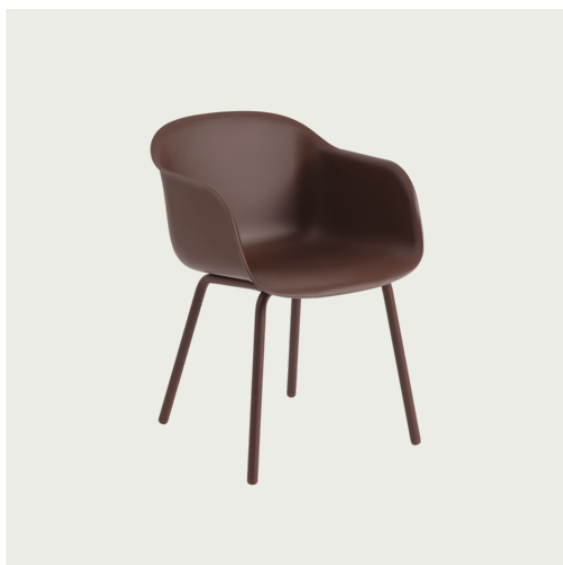

Shipper Colli 1
Gross Weight (kg) 5.5
Net Weight (kg) 6.5
Warranty Period 10 years

Item No.	Color	Contract Price	Lead Time
Ready-To-Ship			
70020	Anthracite Black	SEK 2.661,70	-
70023	Brown Red	SEK 2.661,70	-
70022	Dusty Green	SEK 2.661,70	-
70021	Grey	SEK 2.661,70	-