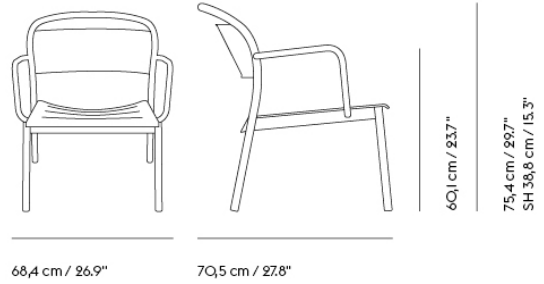

<b>Shipper Colli</b>	1
<b>Gross Weight (kg)</b>	16.35
<b>Net Weight (kg)</b>	13.2
<b>Stacking Information</b>	Linear Steel Lounge Chair stacks up to 4 chairs on the floor.
<b>Warranty Period</b>	10 years