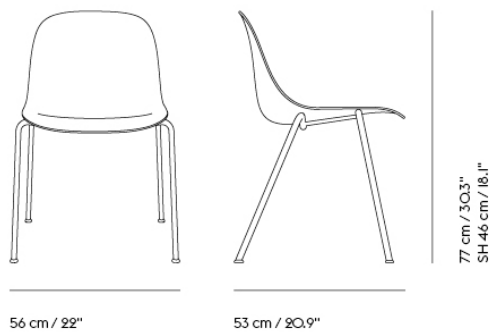

FIBER SIDE CHAIR A-BASE W. LINKING DEVICE AND FELT GLIDES

Shipper Colli	1
Gross Weight (kg)	10,3
Net Weight (kg)	7,4
Base color options	Chrome
Stacking	Up to 15 shell or 10 upholstered chairs can be stacked together
Warranty Period	10 years

Item No.	Color	Contract Price	Lead Time
Made-To-Order			
59026	Black/Chrome (Recycled Plastic)	SEK 2.536,10	3 weeks
59028	Dusty Green/Chrome (Recycled Plastic)	SEK 2.536,10	3 weeks
59027	Grey/Chrome (Recycled Plastic)	SEK 2.536,10	3 weeks
59030	Natural White/Chrome (Recycled Plastic)	SEK 2.536,10	3 weeks
59029	Ochre/Chrome (Recycled Plastic)	SEK 2.536,10	3 weeks
25381	Remix - All Colors	SEK 4.639,70	4 weeks
25389	Canvas - All Colors	SEK 5.460,10	4 weeks
25388	Clara - All Colors	SEK 5.460,10	4 weeks
59642	Fiord - All Colors	SEK 5.460,10	4 weeks
55049	Hero - All Colors	SEK 5.460,10	4 weeks
19757	Re-wool - All Colors	SEK 5.460,10	4 weeks
19645	Sabi - All Colors	SEK 5.460,10	4 weeks
25384	Steelcut - All Colors	SEK 5.460,10	4 weeks
25385	Steelcut Trio - All Colors	SEK 5.460,10	4 weeks
25386	Hallingdal - All Colors	SEK 6.148,10	4 weeks
55166	Balder - All Colors	SEK 6.234,10	4 weeks
13765	Beck - All Colors	SEK 6.234,10	6 weeks
25387	Divina - All Colors	SEK 6.234,10	4 weeks
25390	Divina MD - All Colors	SEK 6.234,10	4 weeks
25391	Divina Melange - All Colors	SEK 6.234,10	4 weeks
59427	Ecriture - All Colors	SEK 6.234,10	4 weeks