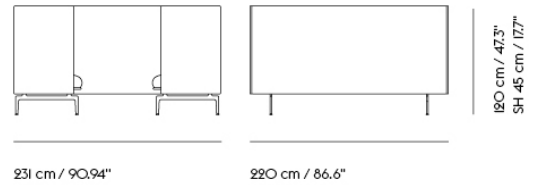

OUTLINE HIGHBACK CABIN 100 / 3-SEATER - BLACK BASE - SH: 45 CM / 17.7"

Shipper Colli	3
Gross Weight (kg)	129
Net Weight (kg)	93
Warranty Period	10 years

Item No.	Color	Contract Price	Lead Time
Made-To-Order			
80888	Remix - All Colors	SEK 79.975,70	6 weeks
80960	Canvas - All Colors	SEK 92.015,70	6 weeks
80924	Clara - All Colors	SEK 92.015,70	6 weeks
81258	Colline - All Colors	SEK 92.015,70	6 weeks
80672	Fiord - All Colors	SEK 92.015,70	6 weeks
80780	Steelcut - All Colors	SEK 92.015,70	6 weeks
80744	Steelcut Trio - All Colors	SEK 92.015,70	6 weeks
80816	Hallingdal - All Colors	SEK 98.895,70	6 weeks
80600	Balder - All Colors	SEK 100.615,70	6 weeks
85670	Beck - All Colors	SEK 100.615,70	8 weeks
81212	Clay - All Colors	SEK 100.615,70	6 weeks
80996	Divina - All Colors	SEK 100.615,70	6 weeks
81032	Divina MD - All Colors	SEK 100.615,70	6 weeks
81068	Divina Melange - All Colors	SEK 100.615,70	6 weeks
76178	Ecriture - All Colors	SEK 100.615,70	6 weeks
97670	Hearth - All Colors	SEK 100.615,70	8 weeks
81276	Planum - All Colors	SEK 100.615,70	6 weeks
80636	Twill Weave - All Colors	SEK 100.615,70	6 weeks
81176	Vidar - All Colors	SEK 100.615,70	6 weeks
Extras			
83061	Leather care set for Refine Leather	SEK 172,00	-