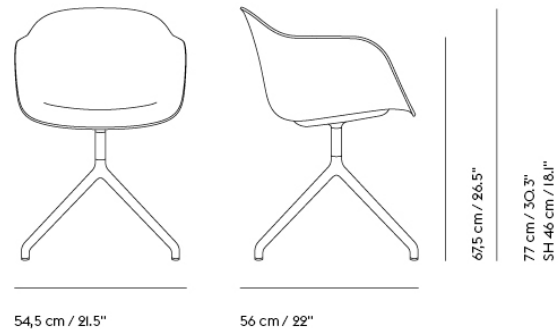

# FIBER ARMCHAIR / SWIVEL BASE W. RETURN

Shipper Colli	1
Gross Weight (kg)	10,3
Net Weight (kg)	9,8
Base color options	Anthracite Black, White, Grey, Dusty Green or Polished Aluminum.
Warranty Period	5 years