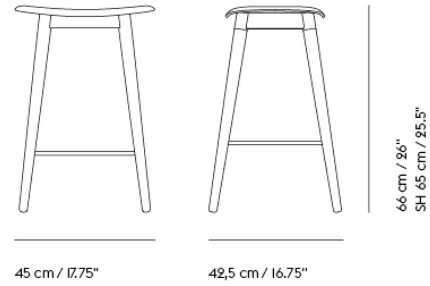

FIBER COUNTER STOOL / WOOD BASE - 65 CM / 25.6"

Shipper Colli	1
Gross Weight (kg)	7
Net Weight (kg)	4
Base color options	Anthracite Black, Dusty Green, Grey, Oak or Stained Dark Brown
Warranty Period	10 years

Item No.	Color	Contract Price	Lead Time
Ready-To-Ship			
58911	Black/Anthracite Black (Recycled Plastic)	SEK 3.482,10	-
58912	Grey/Grey (Recycled Plastic)	SEK 3.482,10	-
58913	Natural White/Oak (Recycled Plastic)	SEK 3.482,10	-
Made-To-Order			
58964	Black/Stained Dark Brown (Recycled Plastic)	SEK 3.482,10	-
59085	Dusty Green/Dusty Green (Recycled Plastic)	SEK 3.482,10	3 weeks
59086	Dusty Green/Stained Dark Brown (Recycled Plastic)	SEK 3.482,10	3 weeks
59087	Grey/Stained Dark Brown (Recycled Plastic)	SEK 3.482,10	3 weeks
59088	Natural White/Stained Dark Brown (Recycled Plastic)	SEK 3.482,10	3 weeks
59089	Ochre/Oak (Recycled Plastic)	SEK 3.482,10	3 weeks
23630	Remix - All Colors	SEK 5.671,70	4 weeks
23638	Canvas - All Colors	SEK 6.015,70	4 weeks
23637	Clara - All Colors	SEK 6.015,70	4 weeks
59560	Fiord - All Colors	SEK 6.015,70	4 weeks
55026	Hero - All Colors	SEK 6.015,70	4 weeks
19673	Re-wool - All Colors	SEK 6.015,70	4 weeks
19561	Sabi - All Colors	SEK 6.015,70	4 weeks
23631	Steelcut - All Colors	SEK 6.015,70	4 weeks
23632	Steelcut Trio - All Colors	SEK 6.015,70	4 weeks