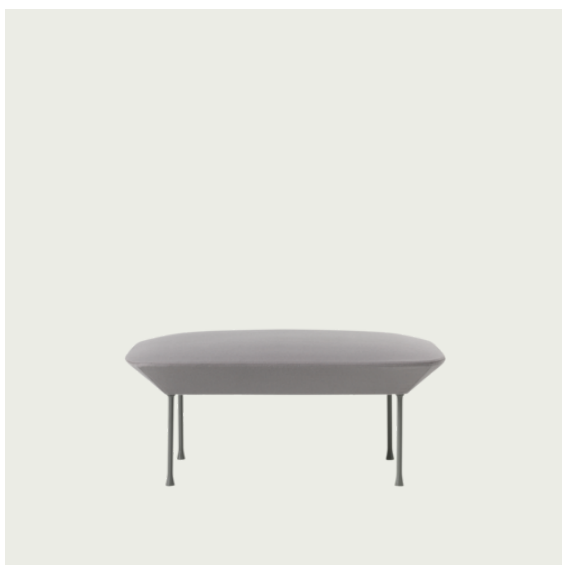

Shipper Colli	1
Gross Weight (kg)	17
Net Weight (kg)	16
Base color options	Black, Chrome, Dark Grey or Grey
Warranty Period	10 years

Item No.	Color	Contract Price	Lead Time
Made-To-Order			
15014	Canvas - All Colors	SEK 12.465,70	4 weeks
15010	Clara - All Colors	SEK 12.465,70	4 weeks
30153	Colline - All Colors	SEK 12.465,70	4 weeks
14811	Fiord - All Colors	SEK 12.465,70	4 weeks
19517	Re-wool - All Colors	SEK 12.465,70	4 weeks
19497	Sabi - All Colors	SEK 12.465,70	4 weeks
15011	Steelcut - All Colors	SEK 12.465,70	4 weeks
15013	Steelcut Trio - All Colors	SEK 12.465,70	4 weeks
15012	Hallingdal - All Colors	SEK 14.185,70	4 weeks
16690	Beck - All Colors	SEK 14.615,70	6 weeks
14641	Clay - All Colors	SEK 14.615,70	4 weeks
15017	Divina - All Colors	SEK 14.615,70	4 weeks
15018	Divina MD - All Colors	SEK 14.615,70	4 weeks
15019	Divina Melange - All Colors	SEK 14.615,70	4 weeks
59871	Ecriture - All Colors	SEK 14.615,70	4 weeks
16710	Hearth - All Colors	SEK 14.615,70	6 weeks
19537	Planum - All Colors	SEK 14.615,70	4 weeks
15152	Twill Weave - All Colors	SEK 14.615,70	4 weeks
30132	Vidar - All Colors	SEK 14.615,70	4 weeks

Extras

83061	Leather care set for Refine Leather	SEK 172,00	-