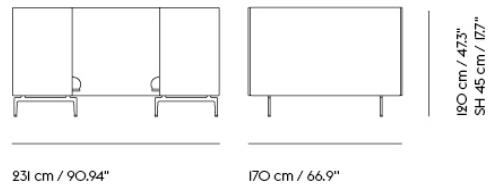

OUTLINE HIGHBACK CABIN 100 / 2-SEATER - POLISHED ALUMINUM BASE - SH: 45 CM / 17.7"

Shipper Colli	3
Gross Weight (kg)	111
Net Weight (kg)	81
Warranty Period	10 years

Item No.	Color	Contract Price	Lead Time
Made-To-Order			
80896	Remix - All Colors	SEK 73.955,70	6 weeks
80968	Canvas - All Colors	SEK 85.135,70	6 weeks
80932	Clara - All Colors	SEK 85.135,70	6 weeks
81260	Colline - All Colors	SEK 85.135,70	6 weeks
80680	Fiord - All Colors	SEK 85.135,70	6 weeks
80788	Steelcut - All Colors	SEK 85.135,70	6 weeks
80752	Steelcut Trio - All Colors	SEK 85.135,70	6 weeks
80824	Hallingdal - All Colors	SEK 90.725,70	6 weeks
80608	Balder - All Colors	SEK 92.015,70	6 weeks
85672	Beck - All Colors	SEK 92.015,70	8 weeks
81220	Clay - All Colors	SEK 92.015,70	6 weeks
81004	Divina - All Colors	SEK 92.015,70	6 weeks
81040	Divina MD - All Colors	SEK 92.015,70	6 weeks
81076	Divina Melange - All Colors	SEK 92.015,70	6 weeks
76180	Ecriture - All Colors	SEK 92.015,70	6 weeks
97678	Hearth - All Colors	SEK 92.015,70	8 weeks
81278	Planum - All Colors	SEK 92.015,70	6 weeks
80644	Twill Weave - All Colors	SEK 92.015,70	6 weeks
81184	Vidar - All Colors	SEK 92.015,70	6 weeks
Extras			
83061	Leather care set for Refine Leather	SEK 172,00	-