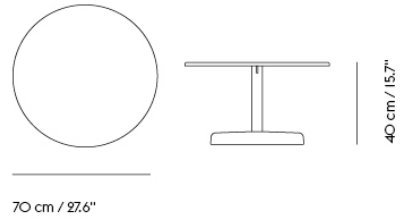

**LINEAR STEEL COFFEE TABLE / Ø 70 H:
40 CM / 27.5 H: 15.5"**

Shipper Colli 3
Net Weight (kg) 23
Warranty period 10 years

Item No.	Color	Contract Price	Lead Time
Ready-To-Ship			
31322	Anthracite Black	SEK 5.202,10	-
31325	Burnt Orange	SEK 5.202,10	-
31324	Dark Green	SEK 5.202,10	-
31323	Grey	SEK 5.202,10	-
31326	Pale Blue	SEK 5.202,10	-