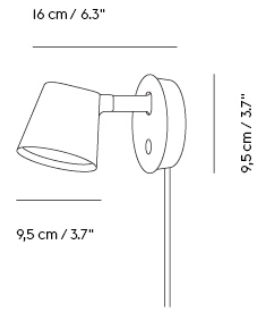

Shipper Colli 1
Gross Weight (kg) 0.75
Net Weight (kg) 0.45
Bulb included Yes. Integrated non-replaceable LED
Warranty Period 5 years

Item No.	Color	Contract Price	Lead Time
Ready-To-Ship			
22326	Black	SEK 1.762,10	-
22328	Copper Brown	SEK 1.762,10	-
22325	Grey	SEK 1.762,10	-
22327	White	SEK 1.762,10	-