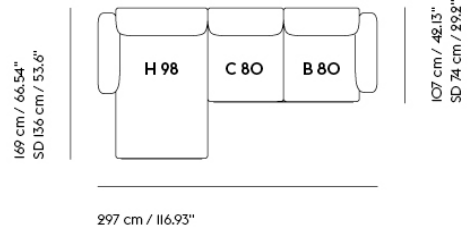

**IN SITU MODULAR SOFA / 3-SEATER -
CONFIGURATION 7**

Shipper Colli 6
Gross Weight (kg) 171.9
Net Weight (kg) 133.22
Warranty Period 10 years

Item No.	Color	Contract Price	Lead Time
Ready-To-Ship			
41913	Frame and Module - Clay I2/Black	SEK 55,465,70	-
99824	Frame and Module - Ecriture 240/Black	SEK 55,465,70	-
Extras			
83061	Leather care set for Refine Leather	SEK 172,00	-