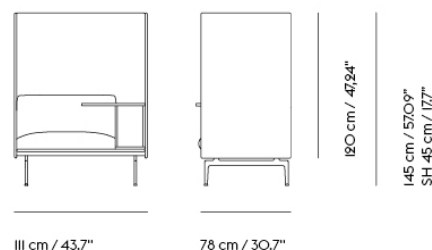

OUTLINE HIGHBACK WORK 120 / RIGHT - POLISHED ALUMINUM BASE - SH: 45 CM / 17.7"

Shipper Colli	1
Gross Weight (kg)	38
Net Weight (kg)	28
Please note	That this product features a table on the right-hand side when facing the product from the front.
Warranty Period	5 years

Item No.	Color	Contract Price	Lead Time
Made-To-Order			
75367	Remix - All Colors	SEK 41.705,70	6 weeks
75447	Canvas - All Colors	SEK 46.005,70	6 weeks
75407	Clara - All Colors	SEK 46.005,70	6 weeks
75771	Colline - All Colors	SEK 46.005,70	6 weeks
75127	Fiord - All Colors	SEK 46.005,70	6 weeks
75247	Steelcut - All Colors	SEK 46.005,70	6 weeks
75207	Steelcut Trio - All Colors	SEK 46.005,70	6 weeks
75287	Hallingdal - All Colors	SEK 47.725,70	6 weeks
75047	Balder - All Colors	SEK 48.585,70	6 weeks
85617	Beck - All Colors	SEK 48.585,70	8 weeks
75727	Clay - All Colors	SEK 48.585,70	6 weeks
75487	Divina - All Colors	SEK 48.585,70	6 weeks
75527	Divina MD - All Colors	SEK 48.585,70	6 weeks
75567	Divina Melange - All Colors	SEK 48.585,70	6 weeks
76125	Ecriture - All Colors	SEK 48.585,70	6 weeks
97643	Hearth - All Colors	SEK 48.585,70	8 weeks
75791	Planum - All Colors	SEK 48.585,70	6 weeks
75087	Twill Weave - All Colors	SEK 48.585,70	6 weeks
75687	Vidar - All Colors	SEK 48.585,70	6 weeks

Extras

83061	Leather care set for Refine Leather	SEK 172,00	-