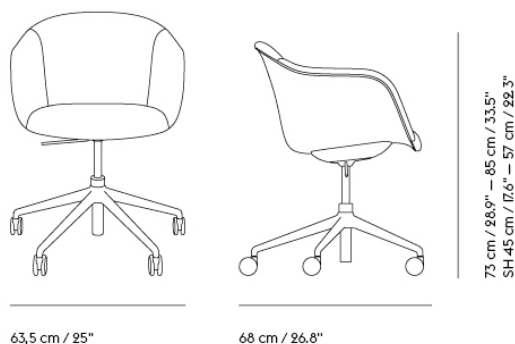

FIBER SOFT ARMCHAIR SWIVEL BASE W. GAS LIFT, CASTORS AND TILT

Shipper Colli	1
Gross Weight (kg)	18.78
Net Weight (kg)	15.28
Base color options	Anthracite Black or Grey
Warranty Period	10 years

Item No.	Color	Contract Price	Lead Time
Made-To-Order			
16369	Remix - All Colors	SEK 9.455,70	4 weeks
16374	Canvas - All Colors	SEK 10.745,70	4 weeks
16373	Clara - All Colors	SEK 10.745,70	4 weeks
16580	Fiord - All Colors	SEK 10.745,70	4 weeks
16592	Hero - All Colors	SEK 10.745,70	4 weeks
16381	Re-wool - All Colors	SEK 10.745,70	4 weeks
16253	Sabi - All Colors	SEK 10.745,70	4 weeks
16371	Steelcut - All Colors	SEK 10.745,70	4 weeks
16372	Steelcut Trio - All Colors	SEK 10.745,70	4 weeks
16380	Balder - All Colors	SEK 11.605,70	4 weeks
13794	Beck - All Colors	SEK 11.605,70	6 weeks
16370	Clay - All Colors	SEK 11.605,70	4 weeks
16376	Divina - All Colors	SEK 11.605,70	4 weeks
16377	Divina MD - All Colors	SEK 11.605,70	4 weeks
16378	Divina Melange - All Colors	SEK 11.605,70	4 weeks
16568	Ecriture - All Colors	SEK 11.605,70	4 weeks
16375	Hallingdal - All Colors	SEK 11.605,70	4 weeks
14552	Hearth - All Colors	SEK 11.605,70	6 weeks
16261	Planum - All Colors	SEK 11.605,70	4 weeks
16379	Twill Weave - All Colors	SEK 11.605,70	4 weeks
16576	Vidar - All Colors	SEK 11.605,70	4 weeks