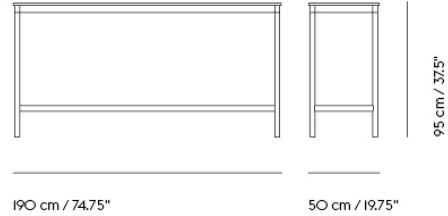

BASE HIGH TABLE / 190 X 50 H: 95 CM / 74.8 X 19.7 H: 37.4"

Shipper Colli	2
Gross Weight (kg)	38
Net Weight (kg)	33.2
Base color options	Black or White
Warranty Period	10 years

Item No.	Color	Contract Price	Lead Time
Ready-To-Ship			
62006	White Laminate/Plywood/Black	SEK 17.625,70	-
62005	White Laminate/Plywood/White	SEK 17.625,70	-
64771	Lacquered Oak Veneer/Plywood/Black	SEK 21.495,70	-
64770	Lacquered Oak Veneer/Plywood/White	SEK 21.495,70	-
62010	Black Linoleum/Plywood/Black	SEK 19.345,70	-
62009	Black Linoleum/Plywood/White	SEK 19.345,70	-
Made-To-Order			
62008	Black Laminate/Plywood/Black	SEK 17.625,70	8 weeks
62007	Black Laminate/Plywood/White	SEK 17.625,70	8 weeks
62016	Black Nanolaminat/Plywood/Black	SEK 22.785,70	8 weeks
62015	Black Nanolaminat/Plywood/White	SEK 22.785,70	8 weeks
62014	White Nanolaminat/Plywood/Black	SEK 22.785,70	8 weeks
62013	White Nanolaminat/Plywood/White	SEK 22.785,70	8 weeks
Extras			
70721	Adjustable Feet for Base Table - Set of 4		-