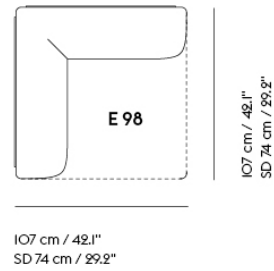

IN SITU MODULAR SOFA / CORNER MODULE (E98)

Shipper Colli	1
Gross Weight (kg)	45.8
Net Weight (kg)	34.68
Please note	This variant is a Seating Module only and does not include a Frame Section.
Warranty Period	10 years

Item No.	Color	Contract Price	Lead Time
Ready-To-Ship			
41124-12	Clay I2	SEK 18.485,70	-
98866-240	Ecriture 240	SEK 18.485,70	-
Made-To-Order			
99037	Remix - All Colors	SEK 15.905,70	6 weeks
95554	Colline - All Colors	SEK 17.625,70	6 weeks
41142	Fiord - All Colors	SEK 17.625,70	6 weeks
95504	Re-wool - All Colors	SEK 17.625,70	6 weeks
98804	Sabi - All Colors	SEK 17.625,70	6 weeks
41151	Hallingdal - All Colors	SEK 18.055,70	6 weeks
99300	Beck - All Colors	SEK 18.485,70	8 weeks
41124	Clay - All Colors	SEK 18.485,70	6 weeks
41160	Divina - All Colors	SEK 18.485,70	6 weeks
41169	Divina MD - All Colors	SEK 18.485,70	6 weeks
41178	Divina Melange - All Colors	SEK 18.485,70	6 weeks
98866	Ecriture - All Colors	SEK 18.485,70	6 weeks
99234	Hearth - All Colors	SEK 18.485,70	8 weeks
76407	Planum - All Colors	SEK 18.485,70	6 weeks
95604	Twill Weave - All Colors	SEK 18.485,70	6 weeks
41187	Vidar - All Colors	SEK 18.485,70	6 weeks