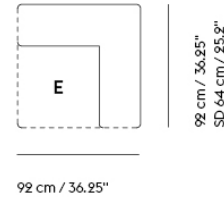

CONNECT MODULAR SOFA / CORNER (E)

Shipper Colli	1
Gross Weight (kg)	54
Net Weight (kg)	50
Warranty Period	10 years

Item No.	Color	Contract Price	Lead Time
Ready-To-Ship			
11505-123	Remix I23 ***	SEK 14.615,70	-
Made-To-Order			
11505	Remix - All Colors	SEK 14.615,70	6 weeks
98264	Canvas - All Colors	SEK 16.335,70	6 weeks
11596	Clara - All Colors	SEK 16.335,70	6 weeks
95804	Colline - All Colors	SEK 16.335,70	6 weeks
98294	Fiord - All Colors	SEK 16.335,70	6 weeks
11585	Steelcut - All Colors	SEK 16.335,70	6 weeks
11545	Steelcut Trio - All Colors	SEK 16.335,70	6 weeks
11625	Hallingdal - All Colors	SEK 17.625,70	6 weeks
66554	Beck - All Colors	SEK 18.055,70	8 weeks
95704	Clay - All Colors	SEK 18.055,70	6 weeks
20265	Divina - All Colors	SEK 18.055,70	6 weeks
19025	Divina MD - All Colors	SEK 18.055,70	6 weeks
19045	Divina Melange - All Colors	SEK 18.055,70	6 weeks
76343	Ecriture - All Colors	SEK 18.055,70	6 weeks
66604	Hearth - All Colors	SEK 18.055,70	8 weeks
98782	Planum - All Colors	SEK 18.055,70	6 weeks
95904	Twill Weave - All Colors	SEK 18.055,70	6 weeks
76321	Vidar - All Colors	SEK 18.055,70	6 weeks