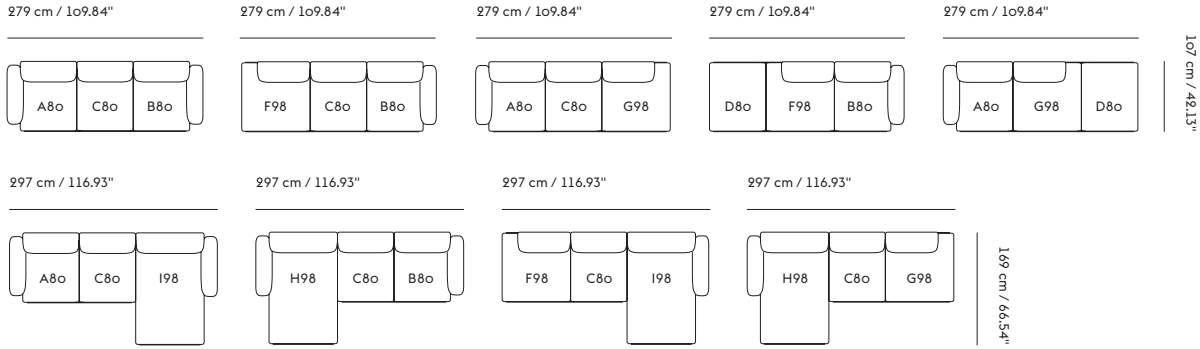

INSPIRATION FOR YOUR CONFIGURATION

2-seater Configurations

3-seater Configurations

4-seater Configurations

Corner Configurations

General note

The total dimensions of the configurations are indicative and can vary depending on how close the modules are placed as well as how many modules are combined.