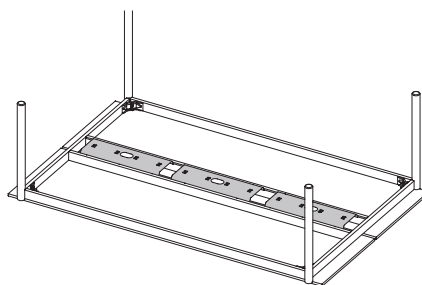

STEP 6. CABLE TRAYS

We recommend using 1 Cable Tray for the End Module – 120 cm / 47.2" and up to 3 Cable Trays for the Linear Table, End Module – 240 cm / 94.2" and the Middle Module – 240 cm / 94.2".

Linear System Cable Tray

Height – 3 cm / 1.2"
Width – 22 cm / 8.7"
Depth – 60 cm / 23.7"

Example:

Linear System Table – 240 cm / 94.5"