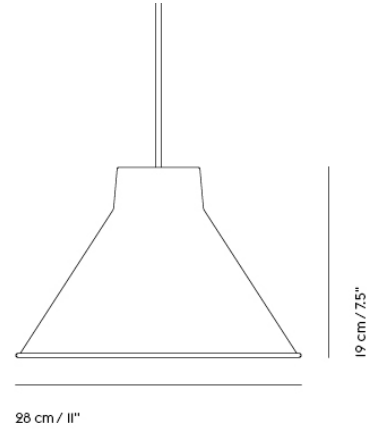

Shipper Colli 1
Gross Weight (kg) 2.13
Net Weight (kg) 1.09
Bulb included Yes
Warranty Period 5 Years

Item No.	Color	Contract Price	Lead Time
Ready-To-Ship			
22863	Dark Green	SEK 2.317,70	-
22862	Deep Red	SEK 2.317,70	-
22860	Grey	SEK 2.317,70	-
22861	Sand	SEK 2.317,70	-
Extras			
22849	Dimmable Bulb for Top Pendant Lamp - Ø28 + Ø38 cm	SEK 179,00	-