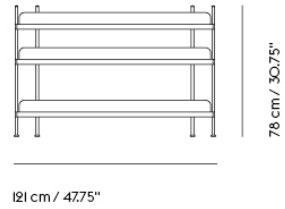

COMPILE SHELVING SYSTEM / CONFIGURATION 2

Shipper Colli 4
Gross Weight (kg) 33.55
Net Weight (kg) 27.11
Warranty Period 10 years

Item No.	Color	Contract Price	Lead Time
Ready-To-Ship			
50055	Black	SEK 7.993,70	-
50056	Grey	SEK 7.993,70	-
50057	White	SEK 7.993,70	-