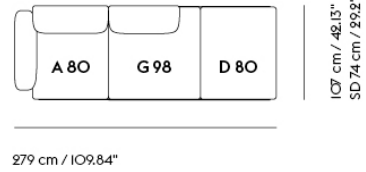

**IN SITU MODULAR SOFA / 3-SEATER -
CONFIGURATION 5**

Shipper Colli 4
Gross Weight (kg) 128.4
Net Weight (kg) 94.5
Warranty Period 10 years

Item No.	Color	Contract Price	Lead Time
Ready-To-Ship			
41911	Frame and Module - Clay 12/Black	SEK 41.705,70	-
99822	Frame and Module - Ecriture 240/Black	SEK 41.705,70	-
Extras			
83061	Leather care set for Refine Leather	SEK 172,00	-