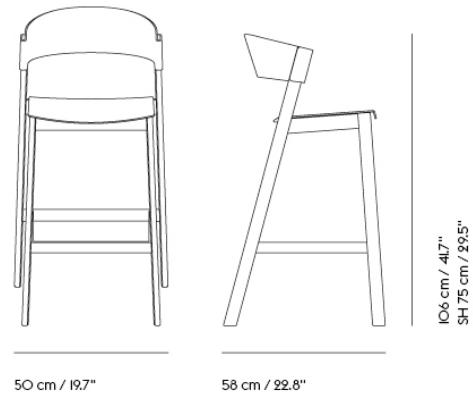

# COVER BAR STOOL / WITH STEEL FOOT PROTECT - 75 CM / 29.5"

Shipper Colli	1
Gross Weight (kg)	9.38
Net Weight (kg)	6.48
Base color options	Black, Dark Beige, Green, Oak or Stained Dark Brown
Warranty Period	10 Years