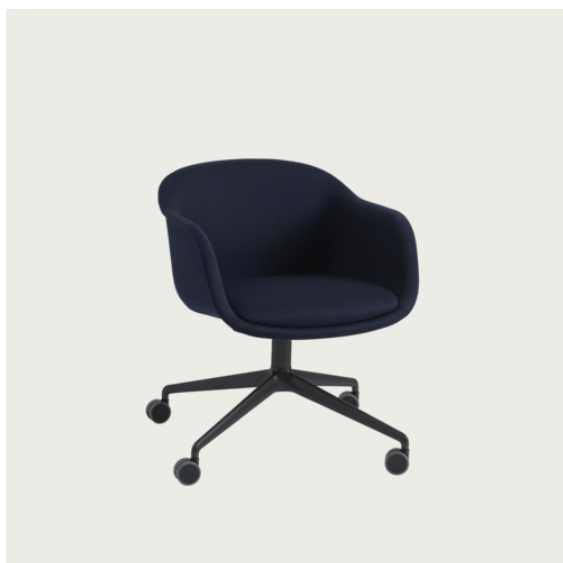

FIBER CONFERENCE ARMCHAIR SWIVEL BASE W. CASTORS

63,5 cm / 25"

60,5 cm / 23.8"

77,5 cm / 30.5"
SH 49 cm / 19.3"

Shipper Colli	1
Gross Weight (kg)	17.4
Net Weight (kg)	13.905
Base color options	Anthracite Black or Grey
Warranty period	10 years

Item No.	Color	Contract Price	Lead Time
Made-To-Order			
58469	Remix - All Colors	SEK 8.423,70	4 weeks
58474	Canvas - All Colors	SEK 9.460,00	4 weeks
58473	Clara - All Colors	SEK 9.460,00	4 weeks
59646	Fiord - All Colors	SEK 9.460,00	4 weeks
59850	Hero - All Colors	SEK 9.460,00	4 weeks
58481	Re-wool - All Colors	SEK 9.460,00	4 weeks
19649	Sabi - All Colors	SEK 9.460,00	4 weeks
58471	Steelcut - All Colors	SEK 9.460,00	4 weeks
58472	Steelcut Trio - All Colors	SEK 9.460,00	4 weeks
58475	Hallingdal - All Colors	SEK 10.315,70	4 weeks
58480	Balder - All Colors	SEK 10.745,70	4 weeks
13769	Beck - All Colors	SEK 10.745,70	6 weeks
58470	Clay - All Colors	SEK 10.745,70	4 weeks
58476	Divina - All Colors	SEK 10.745,70	4 weeks
58477	Divina MD - All Colors	SEK 10.745,70	4 weeks
58478	Divina Melange - All Colors	SEK 10.745,70	4 weeks
59431	Ecriture - All Colors	SEK 10.745,70	4 weeks
14527	Hearth - All Colors	SEK 10.745,70	6 weeks
19861	Planum - All Colors	SEK 10.745,70	4 weeks
58479	Twill Weave - All Colors	SEK 10.745,70	4 weeks
59542	Vidar - All Colors	SEK 10.745,70	4 weeks