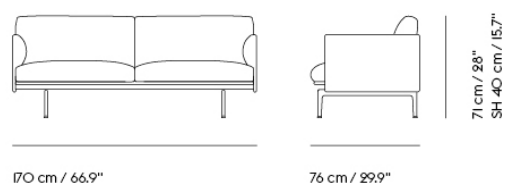

OUTLINE STUDIO SOFA / 170 CM / 66.9" - BLACK BASE

Shipper Colli	1
Gross Weight (kg)	64
Net Weight (kg)	50
Warranty Period	10 years

Item No.	Color	Contract Price	Lead Time
Made-To-Order			
69296	Remix - All Colors	SEK 26.225,70	6 weeks
69298	Canvas - All Colors	SEK 30.095,70	6 weeks
69297	Clara - All Colors	SEK 30.095,70	6 weeks
91386	Colline - All Colors	SEK 30.095,70	6 weeks
69290	Fiord - All Colors	SEK 30.095,70	6 weeks
69293	Steelcut - All Colors	SEK 30.095,70	6 weeks
69292	Steelcut Trio - All Colors	SEK 30.095,70	6 weeks
69294	Hallingdal - All Colors	SEK 32.675,70	6 weeks
69309	Balder - All Colors	SEK 34.395,70	6 weeks
85732	Beck - All Colors	SEK 34.395,70	8 weeks
68371	Clay - All Colors	SEK 34.395,70	6 weeks
69299	Divina - All Colors	SEK 34.395,70	6 weeks
69300	Divina MD - All Colors	SEK 34.395,70	6 weeks
69301	Divina Melange - All Colors	SEK 34.395,70	6 weeks
76248	Ecriture - All Colors	SEK 34.395,70	6 weeks
97560	Hearth - All Colors	SEK 34.395,70	8 weeks
91517	Planum - All Colors	SEK 34.395,70	6 weeks
69310	Twill Weave - All Colors	SEK 34.395,70	6 weeks
69308	Vidar - All Colors	SEK 34.395,70	6 weeks
Extras			
83061	Leather care set for Refine Leather	SEK 172,00	-