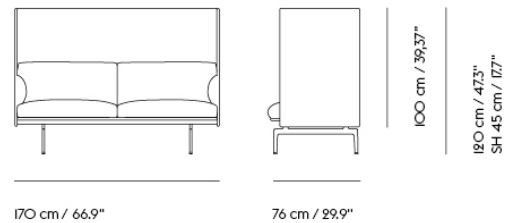

OUTLINE HIGHBACK SOFA 100 / 2-SEATER - BLACK BASE - SH: 45 CM / 17.7"

Shipper Colli	1
Gross Weight (kg)	85.84
Net Weight (kg)	71.6
Additional Information	Please note that the highback height for this product is 100 cm / 39.4"
Warranty Period	10 years

Item No.	Color	Contract Price	Lead Time
Made-To-Order			
69608	Remix - All Colors	SEK 35,255,70	6 weeks
69610	Canvas - All Colors	SEK 39,555,70	6 weeks
69609	Clara - All Colors	SEK 39,555,70	6 weeks
91400	Colline - All Colors	SEK 39,555,70	6 weeks
69602	Fiord - All Colors	SEK 39,555,70	6 weeks
69605	Steelcut - All Colors	SEK 39,555,70	6 weeks
69604	Steelcut Trio - All Colors	SEK 39,555,70	6 weeks
69606	Hallingdal - All Colors	SEK 43,860,00	6 weeks
69621	Balder - All Colors	SEK 45,145,70	6 weeks
85744	Beck - All Colors	SEK 45,145,70	8 weeks
68286	Clay - All Colors	SEK 45,145,70	6 weeks
69611	Divina - All Colors	SEK 45,145,70	6 weeks
69612	Divina MD - All Colors	SEK 45,145,70	6 weeks
69613	Divina Melange - All Colors	SEK 45,145,70	6 weeks
76262	Ecriture - All Colors	SEK 45,145,70	6 weeks
97574	Hearth - All Colors	SEK 45,145,70	8 weeks
91531	Planum - All Colors	SEK 45,145,70	6 weeks
69622	Twill Weave - All Colors	SEK 45,145,70	6 weeks
69620	Vidar - All Colors	SEK 45,145,70	6 weeks

Extras

83061	Leather care set for Refine Leather	SEK 172,00	-