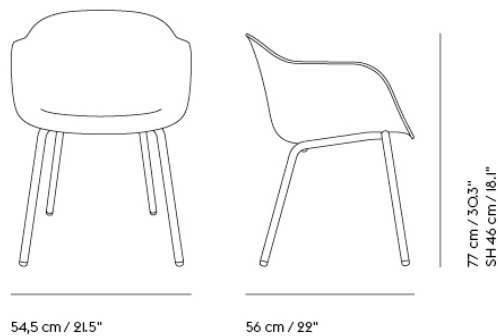

Shipper Colli 1
Gross Weight (kg) 5.5
Net Weight (kg) 6.5
Warranty Period 10 years

Item No.	Color	Contract Price	Lead Time
Ready-To-Ship			
70020	Anthracite Black	SEK 2.661,70	-
70023	Brown Red	SEK 2.661,70	-
70022	Dusty Green	SEK 2.661,70	-
70021	Grey	SEK 2.661,70	-