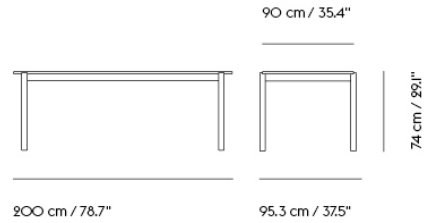

**LINEAR WOOD TABLE / 200 X 90 CM /
78.7 X 35.4"**

Shipper Colli 1
Gross Weight (kg) 36.6
Net Weight (kg) 28.664
Warranty Period 5 years

Item No.	Color	Contract Price	Lead Time
Ready-To-Ship			
30917	Oak Veneer/Oak	SEK 15,045,70	-