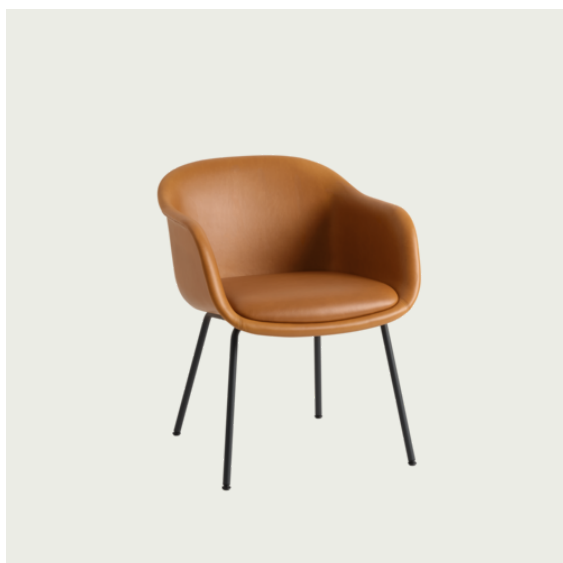

FIBER CONFERENCE ARMCHAIR TUBE BASE

Shipper Colli	1
Gross Weight (kg)	11.62
Net Weight (kg)	11.617
Base color options	Anthracite Black and Grey
Warranty Period	10 years

Item No.	Color	Contract Price	Lead Time
Made-To-Order			
59667	Remix - All Colors	SEK 7.524,10	4 weeks
59672	Canvas - All Colors	SEK 8.556,10	4 weeks
59671	Clara - All Colors	SEK 8.556,10	4 weeks
59692	Fiord - All Colors	SEK 8.556,10	4 weeks
59860	Hero - All Colors	SEK 8.556,10	4 weeks
59679	Re-wool - All Colors	SEK 8.556,10	4 weeks
59693	Sabi - All Colors	SEK 8.556,10	4 weeks
59669	Steelcut - All Colors	SEK 8.556,10	4 weeks
59670	Steelcut Trio - All Colors	SEK 8.556,10	4 weeks
59673	Hallingdal - All Colors	SEK 9.455,70	4 weeks
59678	Balder - All Colors	SEK 9.885,70	4 weeks
13779	Beck - All Colors	SEK 9.885,70	6 weeks
59668	Clay - All Colors	SEK 9.885,70	4 weeks
59674	Divina - All Colors	SEK 9.885,70	4 weeks
59675	Divina MD - All Colors	SEK 9.885,70	4 weeks
59676	Divina Melange - All Colors	SEK 9.885,70	4 weeks
59690	Ecriture - All Colors	SEK 9.885,70	4 weeks
14537	Hearth - All Colors	SEK 9.885,70	6 weeks
59694	Planum - All Colors	SEK 9.885,70	4 weeks
59677	Twill Weave - All Colors	SEK 9.885,70	4 weeks
59691	Vidar - All Colors	SEK 9.885,70	4 weeks