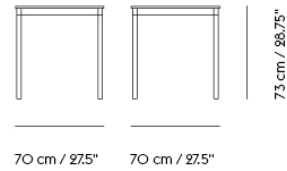

BASE TABLE / 70 X 70 CM / 27.6 X 27.6"

Shipper Colli	2
Gross Weight (kg)	14.3
Net Weight (kg)	8.73
Base color options	Black or White
Warranty Period	10 years

Item No.	Color	Contract Price	Lead Time
Made-To-Order			
64128	Black Laminate/Plywood/Black	SEK 9.455,70	6 weeks
64127	Black Laminate/Plywood/White	SEK 9.455,70	6 weeks
64126	White Laminate/Plywood/Black	SEK 9.455,70	6 weeks
64125	White Laminate/Plywood/White	SEK 9.455,70	6 weeks
64136	Black Nanolaminate/Plywood/Black	SEK 12.465,70	6 weeks
64135	Black Nanolaminate/Plywood/White	SEK 12.465,70	6 weeks
64134	White Nanolaminate/Plywood/Black	SEK 12.465,70	6 weeks
64133	White Nanolaminate/Plywood/White	SEK 12.465,70	6 weeks
64800	Lacquered Oak Veneer/Plywood/Black	SEK 9.885,70	6 weeks
64801	Lacquered Oak Veneer/Plywood/White	SEK 9.885,70	6 weeks
64130	Black Linoleum/Plywood/Black	SEK 9.885,70	6 weeks
64129	Black Linoleum/Plywood/White	SEK 9.885,70	6 weeks
Extras			
70721	Adjustable Feet for Base Table - Set of 4		-