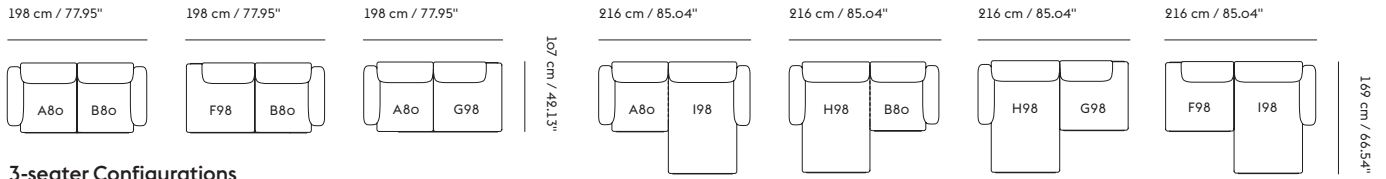

INSPIRATION FOR YOUR CONFIGURATION

2-seater Configurations

3-seater Configurations