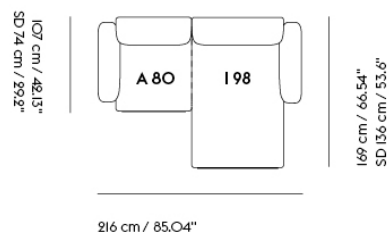

IN SITU MODULAR SOFA / 2-SEATER - CONFIGURATION 4

Shipper Colli	5
Gross Weight (kg)	133.8
Net Weight (kg)	103.21
Warranty Period	10 years

Item No.	Color	Contract Price	Lead Time
Ready-To-Ship			
41903	Frame and Module - Clay 12/Black	SEK 41.705,70	-
99814	Frame and Module - Ecriture 240/Black	SEK 41.705,70	-
Extras			
83061	Leather care set for Refine Leather	SEK 172,00	-