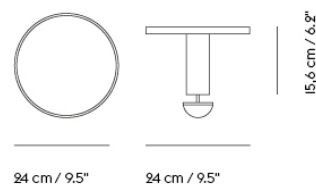

Shipper Colli 1
Gross Weight (kg) 2.805
Net Weight (kg) 0.85
Warranty Period 5 years

Item No.	Color	Contract Price	Lead Time
Ready-To-Ship			
50210	Black	SEK 1.418,10	-
39964	Oak	SEK 1.418,10	-