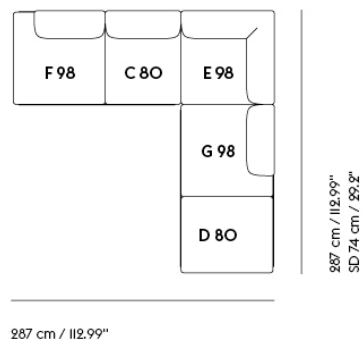

IN SITU MODULAR SOFA / CORNER - CONFIGURATION 4

Shipper Colli	10
Gross Weight (kg)	221.3
Net Weight (kg)	171.7
Warranty Period	10 years

Item No.	Color	Contract Price	Lead Time
Ready-To-Ship			
41924	Frame and Module - Clay 12/Black	SEK 73.955,70	-
99835	Frame and Module - Ecriture 240/Black	SEK 73.955,70	-
Extras			
83061	Leather care set for Refine Leather	SEK 172,00	-