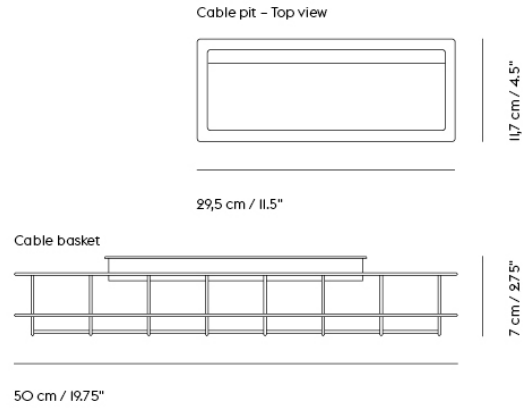

Shipper Colli 1
Gross Weight (kg) 0.58714
Net Weight (kg) 0.58714
Warranty Period 5 years

Item No.	Color	Contract Price	Lead Time
Ready-To-Ship			
12202	Aluminum ***	SEK 2.317,70	-
12201	Black ***	SEK 2.317,70	-