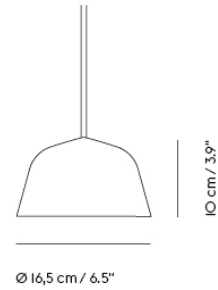

Shipper Colli 1
Gross Weight (kg) 1.0002
Net Weight (kg) 0.69
Bulb included EU version: yes, US version: no
Warranty Period 5 years

Item No.	Color	Contract Price	Lead Time
Ready-To-Ship			
15354	Black	SEK 1.504,10	-
15353	Dusty Green	SEK 1.504,10	-
15351	Grey	SEK 1.504,10	-
15358	Light Blue	SEK 1.504,10	-
15357	Taupe	SEK 1.504,10	-
15352	White	SEK 1.504,10	-
Extras			
24050	Ceiling Cap - White	SEK 116,10	-