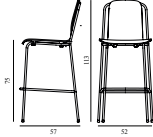

STUDIO BAR CHAIR 75 CM STEEL

Design: Simon Legald, 2020
Duty Code: 9401790000
Made in: Lithuania
Construction: Studio bar chair is made in molded oak veneer. Comes with a clear lacquer or in a painted version. Legs are made of powder coated steel tubes.

Studio Bar Chair 75 cm Black Steel			
Colli: 1			
Size & Weight: H: 113 x W: 52 x D: 57 x SH: 75 cm - 7,3 kg			
Packing: Brown Box - H: 114,5 x L: 54 x D: 59 cm - 9,3 kg			
Material: Shell: Lacquered or painted and lacquered oak veneer; Legs: Powder coated steel.			
Production time: 2 weeks			
			Contract Price
			SEK 3.940,00
601950 Oak	601951 Light Grey	601952 Brown	601953 Green
601954 Black			

STUDIO BAR CHAIR 75 CM FRONT UPHOLSTERY STEEL

Design: Simon Legald, 2020
Duty Code: 9401710000
Made in: Lithuania
Price Groups: 1) Oceanic, Aquarius
2) Synergy, Remix, Main Line Flax
3) Yoredale, Canvas
4) Steelcut Trio, City Velvet
5) Hallingdal, Fiord, Divina Melange, Divina MD, Divina
6) Zero, Vidar
7) Ultra Leather, Elle

Studio Bar Chair 75 cm Front Upholstery Oak & Black Steel		
Colli: 1		
Size & Weight: H: 113 x W: 52 x D: 57 x SH: 75 cm - 7,6 kg		
Packing: Brown Box - H: 114,5 x L: 54 x D: 59 cm - 9,5 kg		
Material: Shell: Lacquered oak veneer and front upholstery; Legs: Powder coated steel; Upholstery: See price groups.		
Production time: 5 weeks		
711581 Group 1	SEK	Contract Price 5.828,00
711582 Group 2	SEK	Contract Price 5.940,00
711583 Group 3	SEK	Contract Price 6.172,00
711584 Group 4	SEK	Contract Price 6.284,00
711585 Group 5	SEK	Contract Price 6.512,00
711586 Group 6	SEK	Contract Price 7.084,00
711587 Group 7	SEK	Contract Price 7.312,00