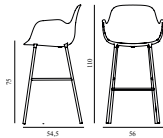

Form Bar Armchair 75 cm Steel

Colli: 1
Size & Weight: H: 110 x W: 56 x D: 54,5 x SH: 75 cm - 6,6 kg
Packing: Brown Box - H: 110 x L: 56 x D: 58 cm - 8,6 kg
Material: Shell: Polypropylene, Legs: Powder coated steel
Production time: 2 weeks

		SEK	<i>Contract Price</i> 2.800,00
1402012 White	1402013 Grey	1402014 Black	1402015 Blue
1402016 Green	1402017 Red