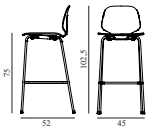

My Chair Barstool 75 cm Full Upholstery Black Steel

Colli: 1
Size & Weight: H: 102,5 x W: 45,5 x D: 52 x SH: 75 cm - 7,4 kg
Packing: Brown Box - H: 108 x L: 55 x D: 50,5 cm - 10,6 kg
Material: Shell: Oak Veneer, PU Foam and Full Upholstery, Legs: Powder Coated Steel, Upholstery: See price groups.
Production time: 6 weeks

710321 Group 1	SEK	<i>Contract Price</i> 6.056,00
710322 Group 2	SEK	<i>Contract Price</i> 6.228,00
710323 Group 3	SEK	<i>Contract Price</i> 6.572,00
710324 Group 4	SEK	<i>Contract Price</i> 6.800,00
710325 Group 5	SEK	<i>Contract Price</i> 7.140,00
710326 Group 6	SEK	<i>Contract Price</i> 8.056,00
710327 Group 7	SEK	<i>Contract Price</i> 8.340,00

MY CHAIR GLIDES

Duty Code: 9401999090

Construction: Different types of flooring require different types of glides.

Maintenance: We recommend to check the glides every 3-6 months. If worn down, please replace.

My Chair & Barstool Glides			
	900094 PE for steel / Black / 4pcs	SEK	<i>Contract Price</i> 12,00
	900095 PE for steel w. felt / Black / 4pcs	SEK	<i>Contract Price</i> 16,00
	900096 PE for wood / Black / 4pcs	SEK	<i>Contract Price</i> 16,00
	900097 PE for wood w. felt / Black / 4pcs	SEK	<i>Contract Price</i> 36,00

MY CHAIR LINK

Design: Simon Legald, 2017

Duty Code: 9401999090

My Chair Link		SEK	<i>Contract Price</i>
	900098 Black