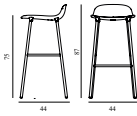

Form Barstool 75 cm Full Upholstery Blue Steel		
Colli:	1	
Size & Weight:	H: 87 x W: 44 x D: 44 x SH: 75 cm - 5 kg	
Packing:	Brown Box - H: 94,5 x L: 49,5 x D: 48,35 cm - 5 kg	
Material:	Shell: Polypropylene, PU Foam, Legs: Powder Coated Steel, Upholstery: See price groups.	
Production time:	6 weeks	
708131 Group 1	SEK	<i>Contract Price</i> 4.112,00
708132 Group 2	SEK	<i>Contract Price</i> 4.228,00
708133 Group 3	SEK	<i>Contract Price</i> 4.456,00
708134 Group 4	SEK	<i>Contract Price</i> 4.456,00
708135 Group 5	SEK	<i>Contract Price</i> 4.684,00
708136 Group 6	SEK	<i>Contract Price</i> 5.140,00
708137 Group 7	SEK	<i>Contract Price</i> 5.256,00