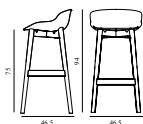

Hyg Barstool 75 cm Black Oak

Colli: 1
Size & Weight: H: 94 x W: 46,5 x D: 46,5 x SH: 75 cm - 5,8 kg
Packing: Brown Box - H: 96 x L: 49,5 x D: 48,5 cm - 7,8 kg
Material: Shell: Polypropylene. Legs: Painted and lacquered oak.
Production time: 2 weeks

SEK				Contract Price 3.600,00
604401 White	604402 Grey	604403 Black	604404 Olive	
604405 Sand