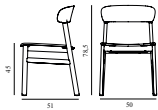

Herit Chair Upholstery Oak

Colli: 1
Size & Weight: H: 78,5 x W: 50 x D: 51 x SH: 45 cm - 6,2 kg
Packing: Brown Box - H: 96 x L: 70 x D: 53 cm (2 pcs) - 15,2 kg
Material: Backrest: Polypropylene, Seat: Camira/Synergy or Sørensen/Spectrum Leather; Legs: Oak
Production time: 2 weeks

	1401010 Synergy Grey	SEK	<i>Contract Price</i> 5.372,00		1401011 Synergy Black	SEK	<i>Contract Price</i> 5.372,00
	1401012 Synergy Sand	SEK	<i>Contract Price</i> 5.372,00		1401013 Synergy Dusty Green	SEK	<i>Contract Price</i> 5.372,00
	1401018 Spectrum Leather White	SEK	<i>Contract Price</i> 7.140,00		1401019 Spectrum Leather Grey	SEK	<i>Contract Price</i> 7.140,00
	1401020 Spectrum Leather Black	SEK	<i>Contract Price</i> 7.140,00		1401021 Spectrum Leather Sand	SEK	<i>Contract Price</i> 7.140,00
	1401022 Spectrum Leather Dusty Green	SEK	<i>Contract Price</i> 7.140,00