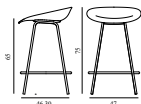

Mat Barstool 65 cm Front Upholstery Hemp Black Steel		
Colli:	1	
Size & Weight:	H: 75 x W: 47 x D: 46,3 x SH: 65 cm - 5,1 kg	
Packing:	Brown Box - H: 88 x L: 55,5 x D: 52 cm	
Material:	Shell: Hemp Fibers. Legs: Powder Coated Steel. Upholstery: See price groups	
Production time:	8 weeks	
713181 Group 1	SEK	<i>Contract Price</i> 5.084,00
713182 Group 2	SEK	<i>Contract Price</i> 5.140,00
713183 Group 3	SEK	<i>Contract Price</i> 5.372,00
713184 Group 4	SEK	<i>Contract Price</i> 5.428,00
713185 Group 5	SEK	<i>Contract Price</i> 5.656,00
713186 Group 6	SEK	<i>Contract Price</i> 6.172,00
713187 Group 7	SEK	<i>Contract Price</i> 6.400,00