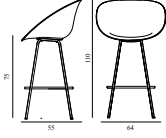

MAT BAR ARMCHAIR 75 CM FRONT UPHOLSTERY STEEL

Design: Foersom & Hiort-Lorenzen, 2023

Duty Code: 94015900

Made in: Denmark

Price Groups: 1) Oceanic, Aquarius

2) Synergy, Remix, Main Line Flax

3) Yoredale, Canvas

4) Steelcut Trio, City Velvet

5) Hallingdal, Fiord, Divina Melange, Divina MD, Divina

6) Zero, Vidar

7) Ultra Leather, Elle

Mat Bar Armchair 75 cm Front Upholstery Hemp Cream Steel

Colli: 1
Size & Weight: H: 110 x W: 64 x D: 55 x SH: 75 cm - 7 kg
Packing: Brown Box - H: 111 x L: 66 x D: 57 cm
Material: Shell: Hemp Fibers. Legs: Powder Coated Steel. Upholstery: See price groups
Production time: 8 weeks

713401 Group 1	SEK	<i>Contract Price</i> 6.112,00
713402 Group 2	SEK	<i>Contract Price</i> 6.228,00
713403 Group 3	SEK	<i>Contract Price</i> 6.572,00
713404 Group 4	SEK	<i>Contract Price</i> 6.628,00
713405 Group 5	SEK	<i>Contract Price</i> 6.856,00
713406 Group 6	SEK	<i>Contract Price</i> 7.600,00
713407 Group 7	SEK	<i>Contract Price</i> 7.828,00