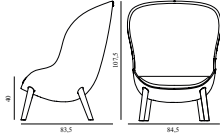

HYG LOUNGE CHAIR HIGH

Design: Simon Legald, 2018
Duty Code: 9401610000
Made in: Lithuania
Price Groups: 1) Oceanic, Aquarius
2) Synergy, Remix, Main Line Flax
3) Yoredale, Canvas
4) Steelcut Trio, City Velvet
5) Hallingdal, Fiord, Divina Melange, Divina MD, Divina
6) Zero, Vidar
7) Ultra Leather, Elle

Hyg Lounge Chair High Oak

Colli: 1
Size & Weight: H: 107,5 x W: 84,5 x D: 83,5 x SH: 40 cm - 17 kg
Packing: Brown Box - H: 115 x L: 92 x D: 88 cm - 23,4 kg
Material: Shell: Hard Molded PU Foam w. Steel Reinforcement, Cushion: Soft Molded PU Foam, Legs: Oak, Upholstery: See price groups
Production time: 6 weeks

709151 Group 1	SEK	<i>Contract Price</i> 16.284,00
709152 Group 2	SEK	<i>Contract Price</i> 16.912,00
709153 Group 3	SEK	<i>Contract Price</i> 18.056,00
709154 Group 4	SEK	<i>Contract Price</i> 18.856,00
709155 Group 5	SEK	<i>Contract Price</i> 19.884,00
709156 Group 6	SEK	<i>Contract Price</i> 23.028,00
709157 Group 7	SEK	<i>Contract Price</i> 25.484,00