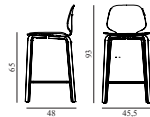

My Chair Barstool 65 cm Front Upholstery Walnut

Colli: 1
Size & Weight: H: 93 x W: 45,5 x D: 48 x SH: 65 cm - 6,2 kg
Packing: Brown Box - H: 97 x L: 55 x D: 50,5 cm
Material: Shell: Lacquered Walnut Veneer, PU Foam and Front Upholstery, Legs: Lacquered Walnut Veneer; Upholstery: See price groups.
Production time: 6 weeks

710061 Group 1	SEK	<i>Contract Price</i> 6.684,00
710062 Group 2	SEK	<i>Contract Price</i> 6.856,00
710063 Group 3	SEK	<i>Contract Price</i> 6.972,00
710064 Group 4	SEK	<i>Contract Price</i> 7.140,00
710065 Group 5	SEK	<i>Contract Price</i> 7.312,00
710066 Group 6	SEK	<i>Contract Price</i> 7.828,00
710067 Group 7	SEK	<i>Contract Price</i> 8.000,00