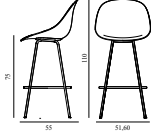

Design: Foersom & Hiort-Lorenzen, 2023

Duty Code: 94015900

Made in: Denmark

Price Groups: 1) Oceanic, Aquarius

2) Synergy, Remix, Main Line Flax

3) Yoredale, Canvas

4) Steelcut Trio, City Velvet

5) Hallingdal, Fiord, Divina Melange, Divina MD, Divina

6) Zero, Vidar

7) Ultra Leather, Elle

Mat Bar Chair 75 cm Front Upholstery Hemp Cream Steel

Colli: 1
Size & Weight: H: 110 x W: 51,6 x D: 55 x SH: 75 cm - 5,7 kg
Packing: Brown Box - H: 112 x L: 54,5 x D: 52 cm
Material: Shell: Hemp Fibers. Legs: Powder Coated Steel. Upholstery: See price groups
Production time: 8 weeks

713361 Group 1	SEK	Contract Price 5.884,00

713362 Group 2	SEK	Contract Price 5.940,00

713363 Group 3	SEK	Contract Price 6.284,00

713364 Group 4	SEK	Contract Price 6.340,00

713365 Group 5	SEK	Contract Price 6.572,00

713366 Group 6	SEK	Contract Price 7.200,00

713367 Group 7	SEK	Contract Price 7.428,00