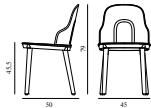

ALLEZ CHAIR UPHOLSTERY PP

Design: Simon Legald, 2021
Duty Code: 9401800000
Made in: Denmark

Construction: The Allez chair is a knock-down component-based chair consisting of seven main components of a frame, a seat, a backrest and four legs. The chair is suitable for indoor or outdoor use and all parts are replaceable. The Allez chair is gas-injection molded using pure polypropylene (PP) and weighs only 3.6 kg. The seat is available in polyamide (PA) with a subtle cut-out, molded wicker in PP or with upholstery for indoor or outdoor. The legs are available in PP or lacquered oak. The Allez chair is delivered flat-packed or can be ordered assembled. Assembly manual included. The Allez chair meets European standards Level 2 (EN 16139:2013 and EN 1022:2005).

Maintenance: Clean with a damp cloth.

Allez Chair Upholstery Main Line Flax PP

Colli: 1
Size & Weight: H: 79 x W: 45 x D: 50 x SH: 45,5 cm - 3,8 kg
Packing: Flat-packed: Brown Box - H: 50 x L: 44 x D: 15 cm - 3,6 kg - 0,033 m³ / Mounted: Brown Box - H: 64 x L: 47 x D: 91 cm (2 pcs) - 9,3 kg - 0,2737 m³
Material: Main body in polypropylene (PP). Seat available in polyamide (PA), molded wicker polypropylene (PP) or indoor or outdoor upholstery. Legs available in polypropylene (PP) or lacquered oak.
Color: Black, Grey, Warm grey, Park green (not available in White)
Production time: 2 weeks

	304060 Black	SEK	Contract Price 2.684,00		304061 Grey	SEK	Contract Price 2.800,00
	304062 Warm Grey	SEK	Contract Price 2.800,00		304063 Park Green	SEK	Contract Price 2.800,00