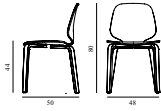

My Chair Oak

Colli: 1
Size & Weight: H: 80 x W: 48 x D: 50 x SH: 44 cm - 6 kg
Packing: Brown Box - H: 100 x L: 54 x D: 67 cm - 15,4 kg
Material: Shell and Legs: Lacquered Oak Veneer
Production time: 4 weeks

Contract Price
SEK 3.140,00