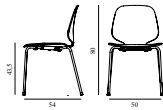

My Chair Front Upholstery Black Steel & Oak		
Colli:	1	
Size & Weight:	H: 80 x W: 50 x D: 54 x SH: 43,5 cm - 6 kg	
Packing:	Brown Box - H: 100 x L: 54 x D: 67 cm	
Material:	Shell: Lacquered Oak Veneer, PU Foam and Front Upholstery, Legs: Powder Coated Steel, Upholstery: See price groups.	
Production time:	6 weeks	
709911 Group 1	SEK	<i>Contract Price</i> 5.372,00
709912 Group 2	SEK	<i>Contract Price</i> 5.428,00
709913 Group 3	SEK	<i>Contract Price</i> 5.540,00
709914 Group 4	SEK	<i>Contract Price</i> 5.772,00
709915 Group 5	SEK	<i>Contract Price</i> 5.940,00
709916 Group 6	SEK	<i>Contract Price</i> 6.284,00
709917 Group 7	SEK	<i>Contract Price</i> 6.800,00