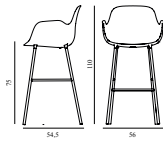

Form Bar Armchair 75 cm Full Upholstery Green Steel

Colli: 1
Size & Weight: H: 110 x W: 56 x D: 54,5 x SH: 75 cm - 6,6 kg
Packing: Brown Box - H: 110 x L: 56 x D: 58 cm - 8,9 kg
Material: Shell: Polypropylene, PU Foam, Legs: Powder Coated Steel, Upholstery: See price groups.
Production time: 6 weeks

708411 Group 1	SEK	<i>Contract Price</i> 6.284,00
708412 Group 2	SEK	<i>Contract Price</i> 6.400,00
708413 Group 3	SEK	<i>Contract Price</i> 6.856,00
708414 Group 4	SEK	<i>Contract Price</i> 7.084,00
708415 Group 5	SEK	<i>Contract Price</i> 7.428,00
708416 Group 6	SEK	<i>Contract Price</i> 8.456,00
708417 Group 7	SEK	<i>Contract Price</i> 8.800,00