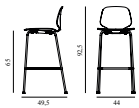

MY CHAIR BARSTOOL 65 CM CHROME & STEEL

Design: Nicholai Wiig Hansen, 2013
Duty Code: 9401790000
Made in: Lithuania
Construction: My Chair Barstool 65 cm consists of a shell made in molded walnut, oak or in a painted ash veneer version. Comes with legs in chrome legs in chrome, powder coated steel, molded walnut, oak or painted ash veneer. The rubber pieces between the shell and the legs, as well as the plastic parts underneath the ends of the legs, are specially designed for Normann Copenhagen for My Chair. My Chair Barstool with chrome and steel legs are stackable - up to 6 pcs. The chair is delivered assembled. Load capacity: Max. 150 kg dynamic weight. Seat Depth: 42 cm.
Maintenance: Clean with damp cloth.