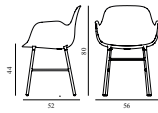

Form Armchair Full Upholstery Red Steel		
Colli: 1 Size & Weight: H: 80 x W: 56 x D: 52 x SH: 44 cm - 8 kg Packing: Brown Box - H: 90 x L: 55,5 x D: 56,5 cm - 11 kg Material: Shell: Polypropylene, PU Foam, Legs: Powder Coated Steel, Upholstery: See price groups Production time: 6 weeks		
707801 Group 1	SEK	<i>Contract Price</i> 5.828,00
707802 Group 2	SEK	<i>Contract Price</i> 5.940,00
707803 Group 3	SEK	<i>Contract Price</i> 6.400,00
707804 Group 4	SEK	<i>Contract Price</i> 6.512,00
707805 Group 5	SEK	<i>Contract Price</i> 6.856,00
707806 Group 6	SEK	<i>Contract Price</i> 8.000,00
707807 Group 7	SEK	<i>Contract Price</i> 8.340,00