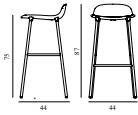

Form Barstool 75 cm Steel

Colli:	1
Size & Weight:	H: 87 x W: 44 x D: 44 x SH: 75 cm - 4,4 kg
Packing:	Brown Box - H: 92 x L: 46,5 x D: 47 cm - 6,7 kg
Material:	Shell: Polypropylene, Legs: Powder Coated Steel.
Production time:	2 weeks