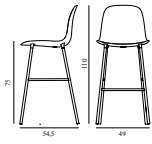

Form Bar Chair 75 cm Steel

Colli:	1
Size & Weight:	H: 110 x W: 49 x D: 54,5 x SH: 75 cm - 5,9 kg
Packing:	Brown Box - H: 110 x L: 51 x D: 56,5 cm - 7,9 kg
Material:	Shell: Polypropylene, Legs: Powder coated steel
Production time:	2 weeks