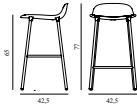

Contract Price 3.140,00			
SEK			
1400924 White	1400925 Grey	1400926 Black	1400927 Blue
1400928 Green	1400929 Red		

FORM BARSTOOL 65 CM FULL UPHOLSTERY STEEL

Design: Simon Legald, 2015
Awards: German Design Award 2016, Germany - "Special Mention" & IF Product Design Award 2016, Germany
Duty Code: 9401710000
Made in: Poland
Price Groups: 1) Oceanic, Aquarius
2) Synergy, Remix, Main Line Flax
3) Yoredale, Canvas
4) Steelcut Trio, City Velvet
5) Hallingdal, Fiord, Divina Melange, Divina MD, Divina
6) Zero, Vidar
7) Ultra Leather, Elle

Form Barstool 65 cm Full Upholstery Chrome		
Colli:	1	
Size & Weight:	H: 77 x VV: 42,5 x D: 42,5 x SH: 65 cm - 4,5 kg	
Packing:	Brown Box - H: 92,5 x L: 48,5 x D: 49 cm - 7 kg	
Material:	Shell: Polypropylene, PU Foam, Legs: Chrome, Upholstery: See price groups.	
Production time:	6 weeks	
708051 Group 1	SEK	<i>Contract Price</i> 4.340,00
708052 Group 2	SEK	<i>Contract Price</i> 4.456,00
708053 Group 3	SEK	<i>Contract Price</i> 4.684,00
708054 Group 4	SEK	<i>Contract Price</i> 4.684,00
708055 Group 5	SEK	<i>Contract Price</i> 4.912,00
708056 Group 6	SEK	<i>Contract Price</i> 5.372,00
708057 Group 7	SEK	<i>Contract Price</i> 5.600,00