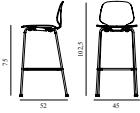

MY CHAIR BARSTOOL 75 CM FRONT UPHOLSTERY STEEL

Design: Nicholai Wiig Hansen, 2013
Duty Code: 9401710000
Made in: Lithuania
Price Groups: 1) Oceanic, Aquarius
2) Synergy, Remix, Main Line Flax
3) Yoredale, Canvas
4) Steelcut Trio, City Velvet
5) Hallingdal, Fiord, Divina Melange, Divina MD, Divina
6) Zero, Vidar
7) Ultra Leather, Elle

My Chair Barstool 75 cm Front Upholstery Chrome & Oak

Colli: 1
Size & Weight: H: 102,5 x W: 45 x D: 52 x SH: 75 cm - 7,2 kg
Packing: Brown Box - H: 108 x L: 55 x D: 50,5 cm
Material: Shell: Lacquered Oak Veneer, PU Foam and Front Upholstery, Legs: Chrome, Upholstery: See price groups.
Production time: 6 weeks

710221 Group 1	SEK	<i>Contract Price</i> 6.628,00
710222 Group 2	SEK	<i>Contract Price</i> 6.740,00
710223 Group 3	SEK	<i>Contract Price</i> 6.912,00
710224 Group 4	SEK	<i>Contract Price</i> 7.028,00
710225 Group 5	SEK	<i>Contract Price</i> 7.200,00
710226 Group 6	SEK	<i>Contract Price</i> 7.712,00
710227 Group 7	SEK	<i>Contract Price</i> 7.884,00