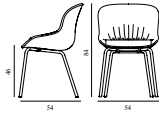

Hyg Comfort Chair Full Upholstery Olive Steel

Colli: 1
Size & Weight: H: 84 x W: 54 x D: 54 x SH: 46 cm - 7,5 kg
Packing: Brown Box - H: 86 x L: 57,5 x D: 56 cm
M3: 0,2769
Material: Shell: Polypropylene with PU foam and full upholstery. Legs: Powder Coated Steel, Upholstery: See price groups
Production time: 5 weeks

708691 Group 1	SEK	<i>Contract Price</i> 6.628,00
708692 Group 2	SEK	<i>Contract Price</i> 6.740,00
708693 Group 3	SEK	<i>Contract Price</i> 7.140,00
708694 Group 4	SEK	<i>Contract Price</i> 7.484,00
708695 Group 5	SEK	<i>Contract Price</i> 7.884,00
708696 Group 6	SEK	<i>Contract Price</i> 9.028,00
708697 Group 7	SEK	<i>Contract Price</i> 9.940,00