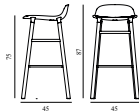

Form Barstool 75 cm Black Oak

Colli: 1
Size & Weight: H: 87 x W: 45 x D: 45 x SH: 75 cm - 3,5 kg
Packing: Brown Box - H: 92 x L: 46,5 x D: 47 cm - 4,7 kg
Material: Shell: Polypropylene, Legs: Painted and Lacquered Oak.
Production time: 2 weeks

		SEK		Contract Price 3.140,00
603218 White	603219 Grey	603220 Black	603221 Blue	
603222 Green	603223 Red