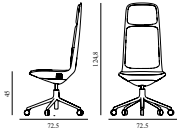

Off Chair High 5W Gas Lift Black Alu With Cushion

Coll: 1
Size & Weight: H: 124,8 x W: 72,5 x D: 72,5 x SH: 45 cm - 16,5 kg
Packing: Brown Box - H: 134 x L: 69 x D: 72 cm - 17,5 kg
M3: 0,6657
Material: Seat: Rigid PU foam and full upholstery with a steel reinforcement structure inside, Legs and armrests: Black powder coated aluminum with five wheels, Cushion: Veneer and PU foam, Upholstery: See price groups.
Production time: 5 weeks

710561 Group 1	SEK	Contract Price 15.140,00
710562 Group 2	SEK	Contract Price 15.428,00
710563 Group 3	SEK	Contract Price 16.228,00
710564 Group 4	SEK	Contract Price 16.856,00
710565 Group 5	SEK	Contract Price 17.656,00
710566 Group 6	SEK	Contract Price 19.772,00
710567 Group 7	SEK	Contract Price 21.140,00