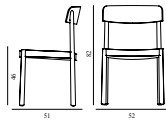

Timb Chair Upholstery

Colli: 1
Size & Weight: H: 82 x W: 52 x D: 51 x SH: 46 cm - 7,5 kg
Packing: Brown Box - H: 85 x L: 56 x D: 54 cm - 9,2 kg
M3: 0,257
Material: Frame: Painted and lacquered ash. Seat and back: Painted and lacquered ash veneer. Upholstery: PU foam and Ultra leather.

Contract Price
SEK 4.000,00