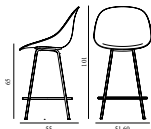

MAT BAR CHAIR 65 CM STEEL

Design: Foersom & Hiort-Lorenzen, 2023

Duty Code: 94015900

Made in: Denmark

Construction: Mat Chair collection comprises a hemp shell crafted in a uniquely developed compression process and mounted to powder coated steel legs. The shell is crafted using a unique blend of 75% hemp fibers, while the remaining 25% constitute a specially developed, recyclable bico binder. The Seaweed variant comprises 69% hemp fibers, 6% eelgrass (seaweed) and 25% binder. If returned to Normann Copenhagen at the end of their life, both shell and base can be recycled.

Maintenance: Clean with a damp cloth.

Mat Bar Chair 65 cm Cream Steel

Colli: 1
Size & Weight: H: 101 x W: 51,6 x D: 55 x SH: 65 cm - 5,3 kg
Packing: Brown Box - H: 112 x L: 54,5 x D: 52 cm
Material: Shell: Hemp Fibers. Legs: Powder Coated Steel.
Production time: 8 weeks

Contract Price
SEK 3.540,00