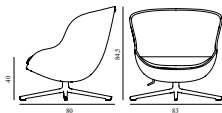

Hyg Lounge Chair Low Swivel Black Alu Tilt

Size & Weight: H: 84,5 x W: 83 x D: 80 x SH: 40 cm - 20,5 kg
Packing: Brown Box - H: 93 x L: 92 x D: 88 cm - 27,7 kg
Material: Shell: Hard Molded PU Foam w. Steel Reinforcement, Cushion: Soft Molded PU Foam, Legs: Powder coated aluminum, Upholstery: See price groups
Production time: 6 weeks

709201 Group 1	SEK	<i>Contract Price</i> 19.028,00
709202 Group 2	SEK	<i>Contract Price</i> 19.372,00
709203 Group 3	SEK	<i>Contract Price</i> 20.628,00
709204 Group 4	SEK	<i>Contract Price</i> 21.372,00
709205 Group 5	SEK	<i>Contract Price</i> 22.340,00
709206 Group 6	SEK	<i>Contract Price</i> 25.200,00
709207 Group 7	SEK	<i>Contract Price</i> 26.972,00