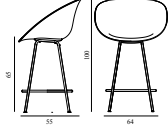

MAT BAR ARMCHAIR 65 CM FULL UPHOLSTERY STEEL

Design: Foersom & Hiort-Lorenzen, 2023

Duty Code: 94015900

Made in: Denmark

Price Groups: 1) Oceanic, Aquarius

2) Synergy, Remix, Main Line Flax

3) Yoredale, Canvas

4) Steelcut Trio, City Velvet

5) Hallingdal, Fiord, Divina Melange, Divina MD, Divina

6) Zero, Vidar

7) Ultra Leather, Elle

Mat Bar Armchair 65 cm Full Upholstery Cream Steel

Colli: 1
Size & Weight: H: 100 x W: 64 x D: 55 x SH: 65 cm - 6,6 kg
Packing: Brown Box - H: 111 x L: 66 x D: 57 cm
Material: Shell: Hemp Fibers. Legs: Powder Coated Steel. Upholstery: See price groups
Production time: 8 weeks

713561 Group 1	SEK	<i>Contract Price</i> 7.028,00
713562 Group 2	SEK	<i>Contract Price</i> 7.140,00
713563 Group 3	SEK	<i>Contract Price</i> 7.600,00
713564 Group 4	SEK	<i>Contract Price</i> 7.712,00
713565 Group 5	SEK	<i>Contract Price</i> 8.056,00
713566 Group 6	SEK	<i>Contract Price</i> 9.084,00
713567 Group 7	SEK	<i>Contract Price</i> 9.428,00