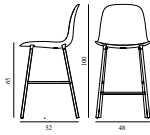

Form Bar Chair 65 cm Full Upholstery Grey Steel

Colli: 1
Size & Weight: H: 100 x W: 48 x D: 52 x SH: 65 cm - 5,6 kg
Packing: Brown Box - H: 100 x L: 50 x D: 52,5 cm - 7,9 kg
Material: Shell: Polypropylene, PU Foam, Legs: Powder Coated Steel, Upholstery: See price groups.
Production time: 6 weeks

708201 Group 1	SEK	<i>Contract Price</i> 5.256,00
708202 Group 2	SEK	<i>Contract Price</i> 5.256,00
708203 Group 3	SEK	<i>Contract Price</i> 5.712,00
708204 Group 4	SEK	<i>Contract Price</i> 5.828,00
708205 Group 5	SEK	<i>Contract Price</i> 6.172,00
708206 Group 6	SEK	<i>Contract Price</i> 7.084,00
708207 Group 7	SEK	<i>Contract Price</i> 7.312,00