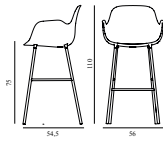

Form Bar Armchair 75 cm Full Upholstery Red Steel

Colli: 1
Size & Weight: H: 110 x W: 56 x D: 54,5 x SH: 75 cm - 6,6 kg
Packing: Brown Box - H: 110 x L: 56 x D: 58 cm - 8,9 kg
Material: Shell: Polypropylene, PU Foam, Legs: Powder Coated Steel, Upholstery: See price groups.
Production time: 6 weeks

708401 Group 1	SEK	<i>Contract Price</i> 6.284,00
708402 Group 2	SEK	<i>Contract Price</i> 6.400,00
708403 Group 3	SEK	<i>Contract Price</i> 6.856,00
708404 Group 4	SEK	<i>Contract Price</i> 7.084,00
708405 Group 5	SEK	<i>Contract Price</i> 7.428,00
708406 Group 6	SEK	<i>Contract Price</i> 8.456,00
708407 Group 7	SEK	<i>Contract Price</i> 8.800,00