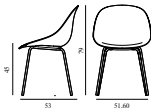

Mat Chair Full Upholstery Black Steel

Colli: 1
Size & Weight: H: 79 x W: 51,6 x D: 53 x SH: 45 cm - 4,6 kg
Packing: Brown Box - H: 81 x L: 65 x D: 56 cm
Material: Shell: Hemp Fibers. Legs: Powder Coated Steel. Upholstery: See price groups
Production time: 8 weeks

713451 Group 1	SEK	<i>Contract Price</i> 5.712,00
713452 Group 2	SEK	<i>Contract Price</i> 5.772,00
713453 Group 3	SEK	<i>Contract Price</i> 6.228,00
713454 Group 4	SEK	<i>Contract Price</i> 6.340,00
713455 Group 5	SEK	<i>Contract Price</i> 6.684,00
713456 Group 6	SEK	<i>Contract Price</i> 7.656,00
713457 Group 7	SEK	<i>Contract Price</i> 8.000,00