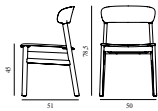

Herit Chair Upholstery Smoked Oak					
Colli: 1		Size & Weight: H: 78,5 x W: 50 x D: 51 x SH: 45 cm - 6,2 kg			
Packing: Brown Box - H: 96 x L: 70 x D: 53 cm (2 pcs) - 15,2 kg		Material: Backrest: Polypropylene, Seat: Camira/Synergy or Sørensen/Spectrum Leather; Legs: Painted and Lacquered Oak			
Production time: 2 weeks					
	1401014 Synergy Grey	Contract Price SEK 5.372,00		1401015 Synergy Black	Contract Price SEK 5.372,00
	1401016 Synergy Sand	Contract Price SEK 5.372,00		1401017 Synergy Dusty Green	Contract Price SEK 5.372,00
	1401023 Spectrum Leather White	Contract Price SEK 7.140,00		1401024 Spectrum Leather Grey	Contract Price SEK 7.140,00
	1401025 Spectrum Leather Black	Contract Price SEK 7.140,00		1401026 Spectrum Leather Sand	Contract Price SEK 7.140,00
	1401027 Spectrum Leather Dusty Green	Contract Price SEK 7.140,00