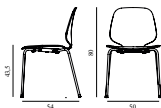

My Chair Full Upholstery Chrome		
Colli:	1	
Size & Weight:	H: 80 x W: 50 x D: 50 x SH: 43,5 cm - 6,2 kg	
Packing:	Brown Box - H: 100 x L: 54 x D: 67 cm - 9,4 kg	
Material:	Shell: Oak Veneer, PU Foam and Full Upholstery, Legs: Chrome, Upholstery: See price groups.	
Production time:	6 weeks	
709971 Group 1	SEK	<i>Contract Price</i> 5.712,00
709972 Group 2	SEK	<i>Contract Price</i> 5.884,00
709973 Group 3	SEK	<i>Contract Price</i> 6.172,00
709974 Group 4	SEK	<i>Contract Price</i> 6.572,00
709975 Group 5	SEK	<i>Contract Price</i> 6.912,00
709976 Group 6	SEK	<i>Contract Price</i> 7.884,00
709977 Group 7	SEK	<i>Contract Price</i> 8.228,00