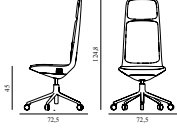

5) Hallingdal, Fiord, Divina Melange, Divina MD, Divina

6) Zero, Vidar

7) Ultra Leather, Elle

Off Chair High 5W Gas Lift Alu With Cushion

Coll: 1
 Size & Weight: H: 124,8 x W: 72,5 x D: 72,5 x SH: 45 cm - 16,5 kg
 Packing: Brown Box - H: 134 x L: 69 x D: 72 cm - 17,5 kg
 M3: 0,6657
 Material: Seat: Rigid PU foam and full upholstery with a steel reinforcement structure inside, Legs and armrests: Polished aluminum with five wheels, Cushion: Veneer and PU foam, Upholstery: See price groups.
 Production time: 5 weeks