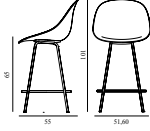

Design: Foersom & Hiort-Lorenzen, 2023

Duty Code: 94015900

Made in: Denmark

Price Groups: 1) Oceanic, Aquarius

2) Synergy, Remix, Main Line Flax

3) Yoredale, Canvas

4) Steelcut Trio, City Velvet

5) Hallingdal, Fiord, Divina Melange, Divina MD, Divina

6) Zero, Vidar

7) Ultra Leather, Elle

Mat Bar Chair 65 cm Front Upholstery Hemp Cream Steel

Colli: 1
Size & Weight: H: 101 x W: 51,6 x D: 55 x SH: 65 cm - 5,3 kg
Packing: Brown Box - H: 112 x L: 54,5 x D: 52 cm
Material: Shell: Hemp Fibers. Legs: Powder Coated Steel. Upholstery: See price groups
Production time: 8 weeks

713281 Group 1	SEK	Contract Price 5.884,00
713282 Group 2	SEK	Contract Price 5.940,00
713283 Group 3	SEK	Contract Price 6.284,00
713284 Group 4	SEK	Contract Price 6.340,00
713285 Group 5	SEK	Contract Price 6.572,00
713286 Group 6	SEK	Contract Price 7.200,00
713287 Group 7	SEK	Contract Price 7.428,00