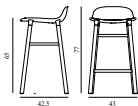

Form Barstool 65 cm Full Upholstery Black Oak

Colli: 1
Size & Weight: H: 77 x W: 43 x D: 42,5 x SH: 65 cm - 4 kg
Packing: Brown Box - H: 92,5 x L: 48,5 x D: 49 cm - 7 kg
Material: Shell: Polypropylene, PU Foam, Legs: Painted and Lacquered Oak, Upholstery: See price groups.
Production time: 6 weeks

707971 Group 1	SEK	<i>Contract Price</i> 6.172,00
707972 Group 2	SEK	<i>Contract Price</i> 6.172,00
707973 Group 3	SEK	<i>Contract Price</i> 6.400,00
707974 Group 4	SEK	<i>Contract Price</i> 6.512,00
707975 Group 5	SEK	<i>Contract Price</i> 6.628,00
707976 Group 6	SEK	<i>Contract Price</i> 7.084,00
707977 Group 7	SEK	<i>Contract Price</i> 7.312,00