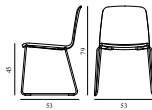

Contract Price
 SEK 3.312,00

602072
 Black Oak

JUST CHAIR STEEL

Design: Iskos-Berlin, 2014
 Awards: Interior Innovation Award – Selection 2014, Germany
 Duty Code: 9403601000
 Made in: Poland
 Construction: Just consists of a shell made of molded ash or oak veneer and a steel or chrome frame. The frame is mounted to the seat by slotting seamlessly into the millings underneath the shell. The chairs are stackable, up to 6 pcs. The chair is delivered assembled.
 Maintenance: Clean with damp cloth.