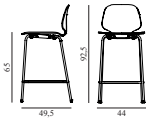

My Chair Barstool 65 cm Front Upholstery Chrome & Black

Colli: 1
Size & Weight: H: 92,5 x W: 44 x D: 49,5 x SH: 65 cm - 6,3 kg
Packing: Brown Box - H: 97 x L: 55 x D: 50,5 cm
Material: Shell: Painted and Lacquered Ash Veneer, PU Foam and Front Upholstery, Legs: Chrome, Upholstery: See price groups.
Production time: 6 weeks

710101 Group 1	SEK	<i>Contract Price</i> 6.172,00
710102 Group 2	SEK	<i>Contract Price</i> 6.340,00
710103 Group 3	SEK	<i>Contract Price</i> 6.456,00
710104 Group 4	SEK	<i>Contract Price</i> 6.628,00
710105 Group 5	SEK	<i>Contract Price</i> 6.800,00
710106 Group 6	SEK	<i>Contract Price</i> 7.312,00
710107 Group 7	SEK	<i>Contract Price</i> 7.484,00