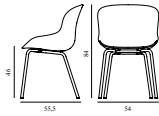

Hyg Chair Front Upholstery Olive & Olive Steel

Colli: 1
Size & Weight: H: 84 x W: 54 x D: 55,5 x SH: 46 cm - 6,7 kg
Packing: Brown Box - H: 86 x L: 57,5 x D: 56 cm - 9,1 kg
Material: Shell: Polypropylene and front upholstery. Legs: Powder Coated Steel, Upholstery: See price groups
Production time: 5 weeks

708591 Group 1	SEK	<i>Contract Price</i> 5.028,00
708592 Group 2	SEK	<i>Contract Price</i> 5.084,00
708593 Group 3	SEK	<i>Contract Price</i> 5.256,00
708594 Group 4	SEK	<i>Contract Price</i> 5.484,00
708595 Group 5	SEK	<i>Contract Price</i> 5.712,00
708596 Group 6	SEK	<i>Contract Price</i> 6.340,00
708597 Group 7	SEK	<i>Contract Price</i> 6.572,00