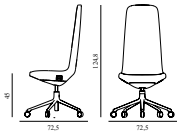

Off Chair High 5W Gas Lift Black Alu

Colli: 1
Size & Weight: H: 124,8 x W: 72,5 x D: 72,5 x SH: 45 cm - 16,2 kg
Packing: Brown Box - H: 134 x L: 69 x D: 72 cm - 17,2 kg
M3: 0,6657
Material: Seat: Rigid PU foam and full upholstery with a steel reinforcement structure inside, Legs and armrests: Powder coated aluminum with five wheels, Upholstery: See price groups.
Production time: 5 weeks

710541 Group 1	SEK	<i>Contract Price</i> 12.456,00
710542 Group 2	SEK	<i>Contract Price</i> 12.572,00
710543 Group 3	SEK	<i>Contract Price</i> 13.084,00
710544 Group 4	SEK	<i>Contract Price</i> 13.428,00
710545 Group 5	SEK	<i>Contract Price</i> 13.940,00
710546 Group 6	SEK	<i>Contract Price</i> 15.200,00
710547 Group 7	SEK	<i>Contract Price</i> 16.400,00