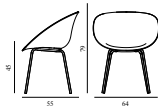

Mat Armchair Full Upholstery Black Steel

Colli: 1
Size & Weight: H: 79 x W: 64 x D: 55 x SH: 45 cm - 4,5 kg
Packing: Brown Box - H: 81 x L: 65 x D: 56 cm
Material: Shell: Hemp Fibers. Legs: Powder Coated Steel. Upholstery: See price groups
Production time: 8 weeks

713471 Group 1	SEK	<i>Contract Price</i> 6.284,00
713472 Group 2	SEK	<i>Contract Price</i> 6.456,00
713473 Group 3	SEK	<i>Contract Price</i> 6.912,00
713474 Group 4	SEK	<i>Contract Price</i> 7.028,00
713475 Group 5	SEK	<i>Contract Price</i> 7.372,00
713476 Group 6	SEK	<i>Contract Price</i> 8.400,00
713477 Group 7	SEK	<i>Contract Price</i> 8.740,00