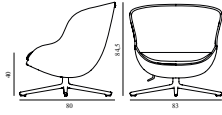

HYG LOUNGE CHAIR LOW SWIVEL TILT

Design: Simon Legald, 2018
Duty Code: 9401710000
Made in: Lithuania
Price Groups: 1) Oceanic, Aquarius
2) Synergy, Remix, Main Line Flax
3) Yoredale, Canvas
4) Steelcut Trio, City Velvet
5) Hallingdal, Fiord, Divina Melange, Divina MD, Divina
6) Zero, Vidar
7) Ultra Leather, Elle

Hyg Lounge Chair Low Swivel Alu Tilt

Size & Weight: H: 84,5 x W: 83 x D: 80 x SH: 40 cm - 20,5 kg
Packing: Brown Box - H: 93 x L: 92 x D: 88 cm - 27,7 kg
Material: Shell: Hard Molded PU Foam w. Steel Reinforcement, Cushion: Soft Molded PU Foam, Legs: Aluminum, Upholstery: See price groups
Production time: 6 weeks

709191 Group 1	SEK	<i>Contract Price</i> 19.028,00
709192 Group 2	SEK	<i>Contract Price</i> 19.372,00
709193 Group 3	SEK	<i>Contract Price</i> 20.628,00
709194 Group 4	SEK	<i>Contract Price</i> 21.372,00
709195 Group 5	SEK	<i>Contract Price</i> 22.340,00
709196 Group 6	SEK	<i>Contract Price</i> 25.200,00
709197 Group 7	SEK	<i>Contract Price</i> 26.972,00