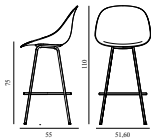

Mat Bar Chair 75 cm Front Upholstery Seaweed Cream Steel

Colli: 1
Size & Weight: H: 110 x W: 51,6 x D: 55 x SH: 75 cm - 5,7 kg
Packing: Brown Box - H: 112 x L: 54,5 x D: 52 cm
Material: Shell: Hemp Fibers, Eelgrass. Legs: Powder Coated Steel. Upholstery: See price groups
Production time: 8 weeks

713371 Group 1	SEK	Contract Price 5.884,00

713372 Group 2	SEK	Contract Price 5.940,00

713373 Group 3	SEK	Contract Price 6.284,00

713374 Group 4	SEK	Contract Price 6.340,00

713375 Group 5	SEK	Contract Price 6.572,00

713376 Group 6	SEK	Contract Price 7.200,00

713377 Group 7	SEK	Contract Price 7.428,00