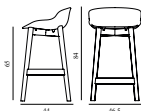

Hyg Barstool 65 cm Full Upholstery Black Oak

Colli: 1
Size & Weight: H: 84 x VV: 46,5 x D: 44 x SH: 65 cm - 5,5 kg
Packing: Brown Box - H: 86 x L: 48,5 x D: 47 cm - 7,5 kg
Material: Shell: Polypropylene with PU foam and full upholstery. Legs: Painted and lacquered oak, Upholstery: See price groups.
Production time: 5 weeks

709361 Group 1	SEK	<i>Contract Price</i> 5.884,00
709362 Group 2	SEK	<i>Contract Price</i> 5.940,00
709363 Group 3	SEK	<i>Contract Price</i> 6.228,00
709364 Group 4	SEK	<i>Contract Price</i> 6.456,00
709365 Group 5	SEK	<i>Contract Price</i> 6.740,00
709366 Group 6	SEK	<i>Contract Price</i> 7.540,00
709367 Group 7	SEK	<i>Contract Price</i> 7.828,00