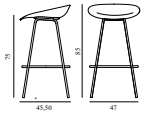

Mat Barstool 75 cm Front Upholstery Hemp Black Steel

Colli: 1
Size & Weight: H: 85 x W: 47 x D: 45,5 x SH: 75 cm - 5,5 kg
Packing: Brown Box - H: 88 x L: 55,5 x D: 52 cm
Material: Shell: Hemp Fibers. Legs: Powder Coated Steel. Upholstery: See price groups
Production time: 8 weeks

713261 Group 1	SEK	<i>Contract Price</i> 5.084,00
713262 Group 2	SEK	<i>Contract Price</i> 5.140,00
713263 Group 3	SEK	<i>Contract Price</i> 5.372,00
713264 Group 4	SEK	<i>Contract Price</i> 5.428,00
713265 Group 5	SEK	<i>Contract Price</i> 5.656,00
713266 Group 6	SEK	<i>Contract Price</i> 6.172,00
713267 Group 7	SEK	<i>Contract Price</i> 6.400,00