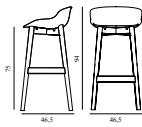

Hyg Barstool 75 cm Front Upholstery Black & Oak

Colli: 1
Size & Weight: H: 94 x W: 46,5 x D: 46,5 x SH: 75 cm - 5,9 kg
Packing: Brown Box - H: 96 x L: 49,5 x D: 48,5 cm - 7,9 kg
Material: Shell: Polypropylene with PU foam and front upholstery. Legs: Lacquered oak, Upholstery: See price groups.
Production time: 5 weeks

709491 Group 1	SEK	<i>Contract Price</i> 5.372,00
709492 Group 2	SEK	<i>Contract Price</i> 5.428,00
709493 Group 3	SEK	<i>Contract Price</i> 5.600,00
709494 Group 4	SEK	<i>Contract Price</i> 5.772,00
709495 Group 5	SEK	<i>Contract Price</i> 5.940,00
709496 Group 6	SEK	<i>Contract Price</i> 6.512,00
709497 Group 7	SEK	<i>Contract Price</i> 6.684,00