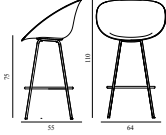

Maintenance: Clean with a damp cloth.

Mat Bar Armchair 75 cm Cream Steel

Colli: 1
 Size & Weight: H: 110 x W: 64 x D: 55 x SH: 75 cm - 7 kg
 Packing: Brown Box - H: 111 x L: 66 x D: 57 cm
 Material: Shell: Hemp Fibers. Legs: Powder Coated Steel.
 Production time: 8 weeks