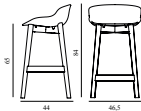

Hyg Barstool 65 cm Front Upholstery Grey & Oak

Colli: 1
Size & Weight: H: 84 x VV: 46,5 x D: 44 x SH: 65 cm - 5,4 kg
Packing: Brown Box - H: 86 x L: 48,5 x D: 47 cm - 7,4 kg
M3: 0,196
Material: Shell: Polypropylene with PU foam and front upholstery. Legs: Lacquered oak, Upholstery: See price groups.
Production time: 5 weeks

709261 Group 1	SEK	<i>Contract Price</i> 5.372,00
709262 Group 2	SEK	<i>Contract Price</i> 5.428,00
709263 Group 3	SEK	<i>Contract Price</i> 5.600,00
709264 Group 4	SEK	<i>Contract Price</i> 5.772,00
709265 Group 5	SEK	<i>Contract Price</i> 5.940,00
709266 Group 6	SEK	<i>Contract Price</i> 6.512,00
709267 Group 7	SEK	<i>Contract Price</i> 6.684,00