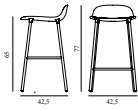

Form Barstool 65 cm Brass

Colli:	1
Size & Weight:	H: 77 x VV: 42,5 x D: 42,5 x SH: 65 cm - 4,2 kg
Packing:	Brown Box - H: 80 x L: 44,5 x D: 44,5 cm - 6,4 kg
Material:	Shell: Polypropylene, Legs: Brass plated steel.
Production time:	2 weeks