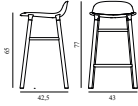

FORM BARSTOOL 65 CM WOOD

Design: Simon Legald, 2016
Awards: German Design Award 2016, Germany - "Special Mention" & IF Product Design Award 2016, Germany
Duty Code: 9401790000
Made in: Denmark
Construction: The shell is made of high-quality polypropylene (PP) and has been molded using one single injection, ensuring an extremely strong construction with the finest surface possible. The molded connectors match the legs in color, creating a seamless transition from legs to shell. Form is delivered assembled.
Maintenance: Clean with damp cloth.

Form Barstool 65 cm Black Oak

Colli: 1
Size & Weight: H: 77 x W: 43 x D: 42,5 x SH: 65 cm - 3,4 kg
Packing: Brown Box - H: 82 x L: 45,2 x D: 45,2 cm - 4,6 kg
Material: Shell: Polypropylene, Legs: Painted and Lacquered Oak.
Production time: 2 weeks

Contract Price
SEK 3.140,00

603212 White	603213 Grey	603214 Black	603215 Blue
603216 Green	603217 Red