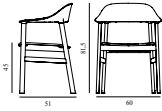

Herit Armchair Upholstery Black Oak

Colli: 1
Size & Weight: H: 81,5 x W: 60 x D: 51 x SH: 45 cm - 7 kg
Packing: Brown Box - H: 88 x L: 60 x D: 54 cm - 9,3 kg
M3: 0,2851
Material: Backrest: Polypropylene, Seat: Camira/Synergy or Sørensens/Spectrum Leather, Legs: Painted and Lacquered Oak
Production time: 2 weeks

	1401060 Synergy Black	SEK	Contract Price 6.000,00		1401061 Spectrum Leather Black	SEK	Contract Price 7.656,00