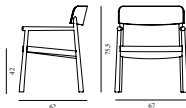

Contract Price
3.884,00
SEK

TIMB ARMCHAIR UPHOLSTERY

Design: Simon Legald, 2020
Duty Code: 9401610000
Made in: Portugal
Construction: The Timb chair comprises a frame of solid painted and lacquered ash and a wide, comfortable seat and backrest made from painted and lacquered ash veneer. The chair has a dowel joint construction with no need for screws. Timb is delivered assembled.
Maintenance: Frame: Clean with damp cloth. Leather: Clean with a damp cloth. Use warm water with soap flakes.

Timb Armchair Upholstery

Colli: 1
Size & Weight: H: 82 x L: 56 x D: 51,5 x SH: 46 x AH: 68 cm - 8,2 kg
Packing: Brown Box - H: 85 x L: 63 x D: 62 cm - 10,6 kg
M3: 0,332
Material: Frame: Painted and lacquered ash. Seat and back: Painted and lacquered ash veneer. Upholstery: PU foam and Ultra leather.
Contract Price
SEK 4.856,00

TIMB LOUNGE ARMCHAIR

Design: Simon Legald, 2020
Duty Code: 9401690000
Made in: Portugal
Construction: The Timb lounge armchair comprises a frame of solid painted and lacquered ash and a wide, comfortable seat and backrest made from painted and lacquered ash veneer. The lounge armchair has a dowel joint construction with no need for screws. Timb is delivered assembled.
Maintenance: Frame: Clean with damp cloth.

Timb Lounge Armchair

Colli: 1
Size & Weight: H: 75,5 x W: 67 x D: 62 x SH: 42 x AH: 58 cm - 7,2 kg
Packing: Brown Box - H: 68 x L: 79 x D: 65 cm - 9,8 kg
Material: Frame: Painted and lacquered ash. Seat and backrest: Painted and lacquered ash veneer.
Contract Price
SEK 4.456,00