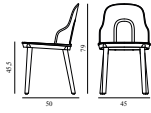

Allez Chair Upholstery Canvas PP

Colli: 1
Size & Weight: H: 79 x W: 45 x D: 50 x SH: 45,5 cm - 3,8 kg
Packing: Flat-packed: Brown Box - H: 50 x L: 44 x D: 15 cm - 3,6 kg - 0,033 m³ / Mounted: Brown Box - H: 64 x L: 47 x D: 91 cm (2 pcs)- 9,3 kg - 0,2737 m³
Material: Main body in polypropylene (PP). Seat available in polyamide (PA), molded wicker polypropylene (PP) or indoor or outdoor upholstery. Legs available in polypropylene (PP) or lacquered oak.
Color: Black, White, Grey, Warm grey, Park green
Production time: 2 weeks