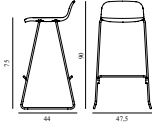

JUST BARSTOOL 75 CM FULL UPHOLSTERY W. BACK STEEL

Design: Iskos-Berlin, 2014
Duty Code: 9401710000
Made in: Poland
Price Groups: 1) Oceanic, Aquarius
2) Synergy, Remix, Main Line Flax
3) Yoredale, Canvas
4) Steelcut Trio, City Velvet
5) Hallingdal, Fiord, Divina Melange, Divina MD, Divina
6) Zero, Vidar
7) Ultra Leather, Elle

Just Barstool 75 cm w. back Full Upholstery Black Steel

Colli: 1
Size & Weight: H: 90 x VV: 47,5 x D: 44 x SH: 75 cm - 7 kg
Packing: Brown Box - H: 1150 x L: 520 x D: 500 cm
Material: Shell: Lacquered Oak Veneer, Legs: Powder Coated Steel, Upholstery: See price groups.
Production time: 6 weeks

709821 Group 1	SEK	<i>Contract Price</i> 7.200,00
709822 Group 2	SEK	<i>Contract Price</i> 7.256,00
709823 Group 3	SEK	<i>Contract Price</i> 7.484,00
709824 Group 4	SEK	<i>Contract Price</i> 7.540,00
709825 Group 5	SEK	<i>Contract Price</i> 7.656,00
709826 Group 6	SEK	<i>Contract Price</i> 8.112,00
709827 Group 7	SEK	<i>Contract Price</i> 8.228,00