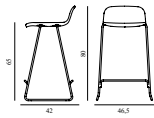

Just Barstool 65 cm w. Back Black Steel

Colli: 1
Size & Weight: H: 80 x W: 46,5 x D: 42 x SH: 65 cm - 6,8 kg
Packing: Brown Box - H: 106,4 x L: 50,7 x D: 48,7 cm - 29,8 kg
Material: Lacquered Oak Veneer or Painted and Lacquered Ash Veneer; Legs: Powder Coated Steel / Chrome
Production time: 2 weeks

Contract Price
SEK 2.800,00