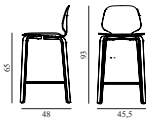

My Chair Barstool 65 cm Front Upholstery Black

Colli: 1
Size & Weight: H: 93 x W: 45,5 x D: 48 x SH: 65 cm - 6,2 kg
Packing: Brown Box - H: 97 x L: 55 x D: 50,5 cm
Material: Shell: Painted and Lacquered Ash Veneer, PU Foam and Front Upholstery, Legs: Painted and Lacquered Ash Veneer, Upholstery: See price groups.
Production time: 6 weeks

710071 Group 1	SEK	<i>Contract Price</i> 6.684,00
710072 Group 2	SEK	<i>Contract Price</i> 6.856,00
710073 Group 3	SEK	<i>Contract Price</i> 6.972,00
710074 Group 4	SEK	<i>Contract Price</i> 7.140,00
710075 Group 5	SEK	<i>Contract Price</i> 7.312,00
710076 Group 6	SEK	<i>Contract Price</i> 7.828,00
710077 Group 7	SEK	<i>Contract Price</i> 8.000,00

MY CHAIR BARSTOOL 65 CM FRONT UPHOLSTERY STEEL

Design: Nicholai Wiig Hansen, 2013
Duty Code: 9401710000
Made in: Lithuania
Price Groups: 1) Oceanic, Aquarius
2) Synergy, Remix, Main Line Flax
3) Yoredale, Canvas
4) Steelcut Trio, City Velvet
5) Hallingdal, Fiord, Divina Melange, Divina MD, Divina
6) Zero, Vidar
7) Ultra Leather, Elle