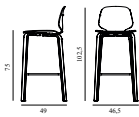

My Chair Barstool 75 cm Front Upholstery Oak

Colli: 1
Size & Weight: H: 102,5 x W: 47 x D: 49 x SH: 75 cm - 7,3 kg
Packing: Brown Box - H: 108 x L: 55 x D: 50,5 cm
Material: Shell: Lacquered Oak Veneer, PU Foam and Front Upholstery, Legs: Lacquered Oak Veneer, Upholstery: See price groups.
Production time: 6 weeks

710191 Group 1	SEK	Contract Price 7.772,00
710192 Group 2	SEK	Contract Price 7.884,00
710193 Group 3	SEK	Contract Price 8.000,00
710194 Group 4	SEK	Contract Price 8.172,00
710195 Group 5	SEK	Contract Price 8.340,00
710196 Group 6	SEK	Contract Price 8.856,00
710197 Group 7	SEK	Contract Price 9.028,00