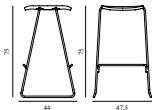

Just Barstool 75 cm Full Upholstery Chrome		
Colli:	1	
Size & Weight:	H: 75 x VV: 47,5 x D: 44 x SH: 75 cm - 6,9 kg	
Packing:	Brown Box - H: 1000 x L: 500 x D: 500 cm	
Material:	Shell: Lacquered Oak Veneer, Legs: Chrome, Upholstery: See price groups.	
Production time:	6 weeks	
709831 Group 1	SEK	<i>Contract Price</i> 6.172,00
709832 Group 2	SEK	<i>Contract Price</i> 6.284,00
709833 Group 3	SEK	<i>Contract Price</i> 6.340,00
709834 Group 4	SEK	<i>Contract Price</i> 6.512,00
709835 Group 5	SEK	<i>Contract Price</i> 6.684,00
709836 Group 6	SEK	<i>Contract Price</i> 7.084,00
709837 Group 7	SEK	<i>Contract Price</i> 7.256,00