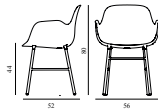

Form Armchair Full Upholstery White Steel

Colli: 1
Size & Weight: H: 80 x W: 56 x D: 52 x SH: 44 cm - 8 kg
Packing: Brown Box - H: 90 x L: 55,5 x D: 56,5 cm - 11 kg
Material: Shell: Polypropylene, PU Foam, Legs: Powder Coated Steel, Upholstery: See price groups
Production time: 6 weeks

707771 Group 1	SEK	<i>Contract Price</i> 5.828,00
707772 Group 2	SEK	<i>Contract Price</i> 5.940,00
707773 Group 3	SEK	<i>Contract Price</i> 6.400,00
707774 Group 4	SEK	<i>Contract Price</i> 6.512,00
707775 Group 5	SEK	<i>Contract Price</i> 6.856,00
707776 Group 6	SEK	<i>Contract Price</i> 8.000,00
707777 Group 7	SEK	<i>Contract Price</i> 8.340,00