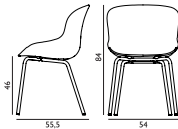

Hyg Chair Steel			
Colli:	1		
Size & Weight:	H: 84 x W: 54 x D: 55,5 x SH: 46 cm - 6,2 kg		
Packing:	Brown Box - H: 86 x L: 57,5 x D: 56 cm - 8,6 kg		
Material:	Shell: Polypropylene, Legs: Powder Coated Steel		
Production time:	2 weeks		
			SEK <i>Contract Price</i> 2.512,00
603872 White	603873 Grey	603874 Black	603875 Olive
603876 Sand