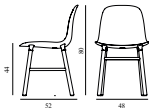

Form Chair Full Upholstery Black Oak

Colli: 1
Size & Weight: H: 80 x W: 48 x D: 52 x SH: 44 cm - 4,7 kg
Packing: Brown Box - H: 89 x L: 56 x D: 56 cm (2 pcs) - 14 kg
Material: Shell: Polypropylene, PU Foam, Legs: Painted and Lacquered Oak, Upholstery: See price groups
Production time: 6 weeks

707621 Group 1	SEK	<i>Contract Price</i> 5.256,00
707622 Group 2	SEK	<i>Contract Price</i> 5.372,00
707623 Group 3	SEK	<i>Contract Price</i> 5.828,00
707624 Group 4	SEK	<i>Contract Price</i> 5.940,00
707625 Group 5	SEK	<i>Contract Price</i> 6.172,00
707626 Group 6	SEK	<i>Contract Price</i> 7.084,00
707627 Group 7	SEK	<i>Contract Price</i> 7.428,00