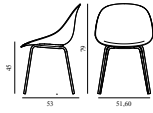

Mat Chair Front Upholstery Hemp Black Steel

Coll: 1
Size & Weight: H: 79 x W: 51,6 x D: 53 x SH: 45 cm - 4,6 kg
Packing: Brown Box - H: 81 x L: 65 x D: 56 cm
Material: Shell: Hemp Fibers. Legs: Powder Coated Steel. Upholstery: See price groups
Production time: 8 weeks

713041 Group 1	SEK	<i>Contract Price</i> 4.912,00
713042 Group 2	SEK	<i>Contract Price</i> 4.972,00
713043 Group 3	SEK	<i>Contract Price</i> 5.312,00
713044 Group 4	SEK	<i>Contract Price</i> 5.372,00
713045 Group 5	SEK	<i>Contract Price</i> 5.600,00
713046 Group 6	SEK	<i>Contract Price</i> 6.228,00
713047 Group 7	SEK	<i>Contract Price</i> 6.456,00