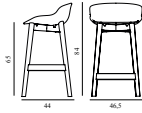

Hyg Barstool 65 cm Front Upholstery Sand & Oak

Colli: 1
Size & Weight: H: 84 x W: 46,5 x D: 44 x SH: 65 cm - 5,4 kg
Packing: Brown Box - H: 86 x L: 48,5 x D: 47 cm - 7,4 kg
M3: 0,196
Material: Shell: Polypropylene with PU foam and front upholstery. Legs: Lacquered oak, Upholstery: See price groups.
Production time: 5 weeks

709291		<i>Contract Price</i>
Group 1	SEK	5.372,00

709292		<i>Contract Price</i>
Group 2	SEK	5.428,00

709293		<i>Contract Price</i>
Group 3	SEK	5.600,00

709294		<i>Contract Price</i>
Group 4	SEK	5.772,00

709295		<i>Contract Price</i>
Group 5	SEK	5.940,00

709296		<i>Contract Price</i>
Group 6	SEK	6.512,00

709297		<i>Contract Price</i>
Group 7	SEK	6.684,00