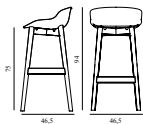

Hyg Barstool 75 cm Oak

Colli: 1
Size & Weight: H: 94 x W: 46,5 x D: 46,5 x SH: 75 cm - 5,8 kg
Packing: Brown Box - H: 96 x L: 49,5 x D: 48,5 cm - 7,8 kg
Material: Shell: Polypropylene. Legs: Lacquered oak.
Production time: 2 weeks

SEK				Contract Price 3.600,00
604396 White	604397 Grey	604398 Black	604399 Olive	
604400 Sand