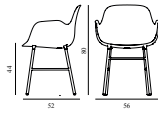

Form Armchair Full Upholstery Green Steel		
Colli: 1 Size & Weight: H: 80 x W: 56 x D: 52 x SH: 44 cm - 8 kg Packing: Brown Box - H: 90 x L: 55,5 x D: 56,5 cm - 11 kg Material: Shell: Polypropylene, PU Foam, Legs: Powder Coated Steel, Upholstery: See price groups Production time: 6 weeks		
707811 Group 1	SEK	<i>Contract Price</i> 5.828,00
707812 Group 2	SEK	<i>Contract Price</i> 5.940,00
707813 Group 3	SEK	<i>Contract Price</i> 6.400,00
707814 Group 4	SEK	<i>Contract Price</i> 6.512,00
707815 Group 5	SEK	<i>Contract Price</i> 6.856,00
707816 Group 6	SEK	<i>Contract Price</i> 8.000,00
707817 Group 7	SEK	<i>Contract Price</i> 8.340,00