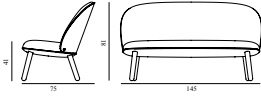

Design: Hans Hornemann, 2016
Awards: German Design Award 2017, Germany & IF Design Award 2017, Germany
Duty Code: 9401610000
Made in: Lithuania
Price Groups: 1) Oceanic, Aquarius
2) Synergy, Remix, Main Line Flax
3) Yoredale, Canvas
4) Steelcut Trio, City Velvet
5) Hallingdal, Fiord, Divina Melange, Divina MD, Divina
6) Zero, Vidar
7) Ultra Leather, Elle

Ace Sofa Oak

Colli: 1
Size & Weight: H: 81 x W: 145 x D: 75 x SH: 41 cm - 26,4 kg
Packing: Brown Box - H: 78 x L: 147 x D: 61 cm - 34 kg
Material: Shell: Veneer, PU Foam, Steel reinforcement, Legs: Oak, Upholstery: See price groups
Production time: 6 weeks

707391 Group 1	SEK	<i>Contract Price</i> 16.572,00
707392 Group 2	SEK	<i>Contract Price</i> 17.256,00
707393 Group 3	SEK	<i>Contract Price</i> 18.284,00
707394 Group 4	SEK	<i>Contract Price</i> 18.740,00
707395 Group 5	SEK	<i>Contract Price</i> 20.000,00
707396 Group 6	SEK	<i>Contract Price</i> 22.740,00
707397 Group 7	SEK	<i>Contract Price</i> 23.028,00