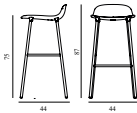

Form Barstool 75 cm Full Upholstery White Steel

Colli: 1
Size & Weight: H: 87 x W: 44 x D: 44 x SH: 75 cm - 5 kg
Packing: Brown Box - H: 94,5 x L: 49,5 x D: 48,35 cm - 5 kg
Material: Shell: Polypropylene, PU Foam, Legs: Powder Coated Steel, Upholstery: See price groups.
Production time: 6 weeks

708111 Group 1	SEK	<i>Contract Price</i> 4.112,00
708112 Group 2	SEK	<i>Contract Price</i> 4.228,00
708113 Group 3	SEK	<i>Contract Price</i> 4.456,00
708114 Group 4	SEK	<i>Contract Price</i> 4.456,00
708115 Group 5	SEK	<i>Contract Price</i> 4.684,00
708116 Group 6	SEK	<i>Contract Price</i> 5.140,00
708117 Group 7	SEK	<i>Contract Price</i> 5.256,00