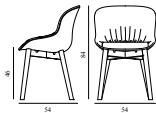

Hyg Comfort Chair Full Upholstery Oak		
Colli:	1	
Size & Weight:	H: 84 x W: 54 x D: 54 x SH: 46 cm - 7,5 kg	
Packing:	Brown Box - H: 86 x L: 57,5 x D: 56 cm	
Material:	Shell: Polypropylene with molded soft PU foam and full upholstery. Legs: Lacquered oak, Upholstery: See price groups.	
Production time:	5 weeks	
708541 Group 1	SEK	<i>Contract Price</i> 7.312,00
708542 Group 2	SEK	<i>Contract Price</i> 7.428,00
708543 Group 3	SEK	<i>Contract Price</i> 7.600,00
708544 Group 4	SEK	<i>Contract Price</i> 7.828,00
708545 Group 5	SEK	<i>Contract Price</i> 8.056,00
708546 Group 6	SEK	<i>Contract Price</i> 8.684,00
708547 Group 7	SEK	<i>Contract Price</i> 8.912,00