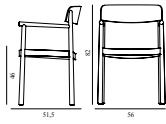

Maintenance: Frame: Clean with damp cloth.

Timb Armchair

Colli:

1

Size & Weight:

H: 82 x L: 56 x D: 51,5 x SH: 46 x AH: 68 cm - 6,8 kg

Packing:

Brown Box - H: 85 x L: 63 x D: 62 cm - 9,2 kg