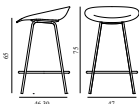

Mat Barstool 65 cm Full Upholstery Black Steel

Colli: 1
Size & Weight: H: 75 x W: 47 x D: 46,3 x SH: 65 cm - 5,1 kg
Packing: Brown Box - H: 88 x L: 55,5 x D: 52 cm
Material: Shell: Hemp Fibers. Legs: Powder Coated Steel. Upholstery: See price groups
Production time: 8 weeks

713491 Group 1	SEK	<i>Contract Price</i> 5.484,00
713492 Group 2	SEK	<i>Contract Price</i> 5.540,00
713493 Group 3	SEK	<i>Contract Price</i> 5.828,00
713494 Group 4	SEK	<i>Contract Price</i> 5.884,00
713495 Group 5	SEK	<i>Contract Price</i> 6.112,00
713496 Group 6	SEK	<i>Contract Price</i> 6.740,00
713497 Group 7	SEK	<i>Contract Price</i> 6.972,00