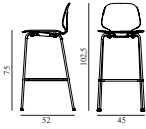

My Chair Barstool 75 cm Front Upholstery Black Steel & Oak

Colli: 1
Size & Weight: H: 102,5 x W: 45 x D: 52 x SH: 75 cm - 7,2 kg
Packing: Brown Box - H: 108 x L: 55 x D: 50,5 cm
Material: Shell: Lacquered Oak Veneer, PU Foam and Front Upholstery, Legs: Powder Coated Steel, Upholstery: See price groups.
Production time: 6 weeks

710251 Group 1	SEK	<i>Contract Price</i> 5.540,00
710252 Group 2	SEK	<i>Contract Price</i> 5.712,00
710253 Group 3	SEK	<i>Contract Price</i> 5.884,00
710254 Group 4	SEK	<i>Contract Price</i> 6.000,00
710255 Group 5	SEK	<i>Contract Price</i> 6.172,00
710256 Group 6	SEK	<i>Contract Price</i> 6.684,00
710257 Group 7	SEK	<i>Contract Price</i> 6.856,00