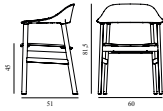

Herit Armchair Smoked Oak

Colli: 1
Size & Weight: H: 81,5 x W: 60 x D: 51 x SH: 45 cm - 7 kg
Packing: Brown Box - H: 88 x L: 60 x D: 54 cm - 9,3 kg
Material: Shell: Polypropylene, Legs: Painted and Lacquered Oak
Production time: 2 weeks

SEK Contract Price
4.912,00

1401033 White	1401034 Grey	1401035 Black	1401036 Sand
1401037 Dusty Green