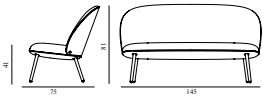

Ace Sofa Brass		
Colli:	1	
Size & Weight:	H: 81 x W: 145 x D: 75 x SH: 41 cm - 27 kg	
Packing:	Brown Box - H: 78 x L: 147 x D: 61 cm - 34 kg	
Material:	Shell: Veneer, PU Foam, Steel reinforcement, Legs: Brass plated steel, Upholstery: See price groups	
Production time:	6 weeks	
707421 Group 1	SEK	<i>Contract Price</i> 17.312,00
707422 Group 2	SEK	<i>Contract Price</i> 17.884,00
707423 Group 3	SEK	<i>Contract Price</i> 18.912,00
707424 Group 4	SEK	<i>Contract Price</i> 19.656,00
707425 Group 5	SEK	<i>Contract Price</i> 20.628,00
707426 Group 6	SEK	<i>Contract Price</i> 23.372,00
707427 Group 7	SEK	<i>Contract Price</i> 28.228,00