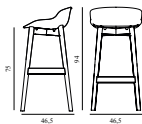

Hyg Barstool 75 cm Full Upholstery Black Oak

Colli: 1
Size & Weight: H: 94 x W: 46,5 x D: 46,5 x SH: 75 cm - 6 kg
Packing: Brown Box - H: 96 x L: 49,5 x D: 48,5 cm - 8 kg
M3: 0,2305
Material: Shell: Polypropylene with PU foam and full upholstery. Legs: Painted and lacquered oak, Upholstery: See price groups.
Production time: 5 weeks

709581 Group 1	SEK	<i>Contract Price</i> 5.884,00
709582 Group 2	SEK	<i>Contract Price</i> 5.940,00
709583 Group 3	SEK	<i>Contract Price</i> 6.228,00
709584 Group 4	SEK	<i>Contract Price</i> 6.456,00
709585 Group 5	SEK	<i>Contract Price</i> 6.740,00
709586 Group 6	SEK	<i>Contract Price</i> 7.540,00
709587 Group 7	SEK	<i>Contract Price</i> 7.828,00