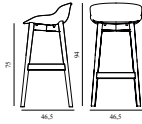

Hyg Barstool 75 cm Front Upholstery Black & Black Oak

Colli: 1
Size & Weight: H: 94 x W: 46,5 x D: 46,5 x SH: 75 cm - 5,9 kg
Packing: Brown Box - H: 96 x L: 49,5 x D: 48,5 cm - 7,9 kg
M3: 0,2305
Material: Shell: Polypropylene with PU foam and front upholstery. Legs: Painted and lacquered oak, Upholstery: See price groups.
Production time: 5 weeks

709551 Group 1	SEK	<i>Contract Price</i> 5.372,00
709552 Group 2	SEK	<i>Contract Price</i> 5.428,00
709553 Group 3	SEK	<i>Contract Price</i> 5.600,00
709554 Group 4	SEK	<i>Contract Price</i> 5.772,00
709555 Group 5	SEK	<i>Contract Price</i> 5.940,00
709556 Group 6	SEK	<i>Contract Price</i> 6.512,00
709557 Group 7	SEK	<i>Contract Price</i> 6.684,00