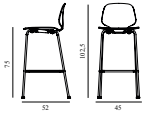

Maintenance: Clean with damp cloth.

My Chair Barstool 75 cm Chrome & Oak

Colli: 1
 Size & Weight: H: 102,5 x W: 45 x D: 52 x SH: 75 cm - 6,4 kg
 Packing: Brown Box - H: 108 x L: 55 x D: 50,5 cm
 Material: Shell: Lacquered Oak Veneer, Legs: Chrome
 Production time: 4 weeks