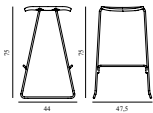

Just Barstool 75 cm Black Steel

Colli: 1
Size & Weight: H: 75 x VV: 47,5 x D: 44 x SH: 75 cm - 6,6 kg
Packing: Brown Box - H: 101,4 x L: 50,75 l x D: 50,7 cm - 29,2 kg
Material: Lacquered Oak Veneer or Painted and Lacquered Ash Veneer, Legs: Powder Coated Steel / Chrome.
Production time: 2 weeks

SEK *Contract Price*
2.800,00