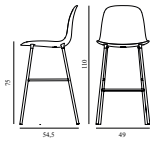

Form Bar Chair 75 cm Full Upholstery Grey Steel

Colli: 1
Size & Weight: H: 110 x W: 49 x D: 54,5 x SH: 75 cm - 5,9 kg
Packing: Brown Box - H: 110 x L: 51 x D: 56,5 cm - 8,2 kg
Material: Shell: Polypropylene, PU Foam, Legs: Powder Coated Steel, Upholstery: See price groups.
Production time: 6 weeks

708321 Group 1		<i>Contract Price</i> 5.256,00
708322 Group 2	SEK	5.256,00
708323 Group 3		<i>Contract Price</i> 5.712,00
708324 Group 4	SEK	5.828,00
708325 Group 5		<i>Contract Price</i> 6.172,00
708326 Group 6	SEK	7.084,00
708327 Group 7		<i>Contract Price</i> 7.312,00
	SEK	7.312,00