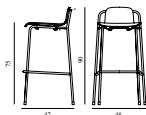

STUDIO BAR ARMCHAIR 65 CM FULL UPHOLSTERY

Design: Simon Legald, 2020
Duty Code: 9401710000
Made in: Lithuania
Price Groups: 1) Oceanic, Aquarius
2) Synergy, Remix, Main Line Flax
3) Yoredale, Canvas
4) Steelcut Trio, City Velvet
5) Hallingdal, Fiord, Divina Melange, Divina MD, Divina
6) Zero, Vidar
7) Ultra Leather, Elle

Studio Bar Armchair 65 cm Full Upholstery Black Steel		
Colli:	1	
Size & Weight:	H: 103 x W: 60 x D: 57 x SH: 65 cm - 9,2 kg	
Packing:	Brown Box - H: 104,5 x L: 59 x D: 62 cm - 10,9 kg	
Material:	Shell: Lacquered oak veneer or painted and lacquered ash veneer and full upholstery, Legs: Powder coated steel, Upholstery: See price groups.	
Production time:	5 weeks	
711511 Group 1	SEK	<i>Contract Price</i> 6.056,00
711512 Group 2	SEK	<i>Contract Price</i> 6.172,00
711513 Group 3	SEK	<i>Contract Price</i> 6.628,00
711514 Group 4	SEK	<i>Contract Price</i> 6.740,00
711515 Group 5	SEK	<i>Contract Price</i> 7.084,00
711516 Group 6	SEK	<i>Contract Price</i> 8.112,00
711517 Group 7	SEK	<i>Contract Price</i> 8.456,00

STUDIO BARSTOOL 75 CM STEEL

Design: Simon Legald, 2018
Duty Code: 9401790000
Made in: Lithuania
Construction: Studio is made in molded oak veneer. Comes with a clear lacquer or in a painted version. Legs are made of powder coated steel tubes. Stackable.
Maintenance: Clean with damp cloth.

Studio Barstool 75 cm Black Steel			
Colli:	1		
Size & Weight:	H: 90 x W: 48 x D: 47 x SH: 75 cm - 5,6 kg		
Packing:	Brown Box - H: 102,5 x L: 56 x D: 53 cm - 8 kg		
Material:	Shell: Lacquered Oak Veneer or Painted and Lacquered Ash Veneer; Legs: Powder Coated Steel		
Production time:	2 weeks		
			<i>Contract Price</i> SEK 3.028,00
601796 Oak	601797 Light Grey	601798 Brown	601799 Green
601800 Black