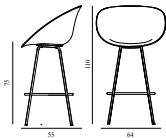

Mat Bar Armchair 75 cm Front Upholstery Seaweed Cream Steel

Colli: 1
Size & Weight: H: 110 x W: 64 x D: 55 x SH: 75 cm - 7 kg
Packing: Brown Box - H: 111 x L: 66 x D: 57 cm
Material: Shell: Hemp Fibers, Eelgrass. Legs: Powder Coated Steel. Upholstery: See price groups
Production time: 8 weeks

713411 Group 1	SEK	<i>Contract Price</i> 6.112,00
713412 Group 2	SEK	<i>Contract Price</i> 6.228,00
713413 Group 3	SEK	<i>Contract Price</i> 6.572,00
713414 Group 4	SEK	<i>Contract Price</i> 6.628,00
713415 Group 5	SEK	<i>Contract Price</i> 6.856,00
713416 Group 6	SEK	<i>Contract Price</i> 7.600,00
713417 Group 7	SEK	<i>Contract Price</i> 7.828,00