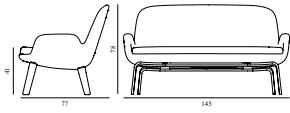

Era Sofa Black Oak		
Colli:	1	
Size & Weight:	H: 78 x W: 145 x D: 77 x SH: 41 cm - 27,2 kg	
Packing:	Brown Box - H: 86,5 x L: 150,5 x D: 88,5 cm - 41,8 kg	
Material:	Shell: Hard Molded PU Foam w. Steel Reinforcement, Cushion: Soft Molded PU Foam, Legs: Painted and Lacquered Oak Veneer, Upholstery: See price groups.	
Production time:	6 weeks	

707181 Group 1	SEK	<i>Contract Price</i> 26.972,00
707182 Group 2	SEK	<i>Contract Price</i> 27.428,00
707183 Group 3	SEK	<i>Contract Price</i> 29.372,00
707184 Group 4	SEK	<i>Contract Price</i> 29.940,00
707185 Group 5	SEK	<i>Contract Price</i> 31.200,00
707186 Group 6	SEK	<i>Contract Price</i> 35.312,00
707187 Group 7	SEK	<i>Contract Price</i> 40.228,00