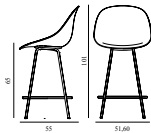

Mat Bar Chair 65 cm Front Upholstery Seaweed Black Steel

Coll: 1
Size & Weight: H: 101 x W: 64 x D: 55 x SH: 65 cm - 5,3 kg
Packing: Brown Box - H: 112 x L: 54,5 x D: 52 cm
Material: Shell: Hemp Fibers, Eelgrass. Legs: Powder Coated Steel. Upholstery: See price groups
Production time: 8 weeks

713311 Group 1	SEK	<i>Contract Price</i> 5.884,00
713312 Group 2	SEK	<i>Contract Price</i> 5.940,00
713313 Group 3	SEK	<i>Contract Price</i> 6.284,00
713314 Group 4	SEK	<i>Contract Price</i> 6.340,00
713315 Group 5	SEK	<i>Contract Price</i> 6.572,00
713316 Group 6	SEK	<i>Contract Price</i> 7.200,00
713317 Group 7	SEK	<i>Contract Price</i> 7.428,00