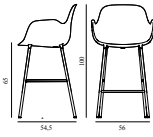

Form Bar Armchair 65 cm Full Upholstery Blue Steel

Colli: 1
Size & Weight: H: 100 x W: 56 x D: 54,5 x SH: 65 cm - 6,4 kg
Packing: Brown Box - H: 100 x L: 52,5 x D: 58 cm - 8,7 kg
Material: Shell: Polypropylene, PU Foam, Legs: Powder Coated Steel, Upholstery: See price groups.
Production time: 6 weeks

708271 Group 1	SEK	<i>Contract Price</i> 6.284,00
708272 Group 2	SEK	<i>Contract Price</i> 6.400,00
708273 Group 3	SEK	<i>Contract Price</i> 6.856,00
708274 Group 4	SEK	<i>Contract Price</i> 7.084,00
708275 Group 5	SEK	<i>Contract Price</i> 7.428,00
708276 Group 6	SEK	<i>Contract Price</i> 8.456,00
708277 Group 7	SEK	<i>Contract Price</i> 8.800,00