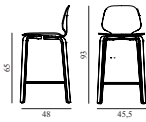

My Chair Barstool 65 cm Full Upholstery Walnut

Colli: 1
Size & Weight: H: 92,5 x W: 45,5 x D: 48 x SH: 65 cm - 6,3 kg
Packing: Brown Box - H: 97 x L: 55 x D: 50,5 cm - 9,1 kg
Material: Shell: Oak Veneer, PU Foam and Full Upholstery, Legs: Lacquered Walnut Veneer, Upholstery: See price groups.
Production time: 6 weeks

710151 Group 1	SEK	<i>Contract Price</i> 7.772,00
710152 Group 2	SEK	<i>Contract Price</i> 8.000,00
710153 Group 3	SEK	<i>Contract Price</i> 8.340,00
710154 Group 4	SEK	<i>Contract Price</i> 8.572,00
710155 Group 5	SEK	<i>Contract Price</i> 8.912,00
710156 Group 6	SEK	<i>Contract Price</i> 9.828,00
710157 Group 7	SEK	<i>Contract Price</i> 10.112,00