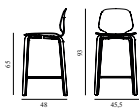

MY CHAIR BARSTOOL 65 CM WOOD

Design: Nicholai Wiig Hansen, 2013
Duty Code: 9401690000
Made in: Lithuania

Construction: My Chair Barstool 65 cm consists of a shell made in molded walnut, oak or in a painted ash veneer version. Comes with legs in chrome legs in chrome, powder coated steel, molded walnut, oak or painted ash veneer. The rubber pieces between the shell and the legs, as well as the plastic parts underneath the ends of the legs, are specially designed for Normann Copenhagen for My Chair. My Chair Barstool with chrome and steel legs are stackable - up to 6 pcs. The chair is delivered assembled. Load capacity: Max. 150 kg dynamic weight. Seat Depth: 42 cm.

Maintenance: Clean with damp cloth.

My Chair Barstool 65 cm Oak

Colli: 1
Size & Weight: H: 93 x W: 45,5 x D: 48 x SH: 65 cm - 6,2 kg
Packing: Brown Box - H: 97 x L: 55 x D: 50,5 cm - 9 kg
Material: Shell and Legs: Lacquered Oak Veneer
Production time: 4 weeks

SEK *Contract Price*
4.228,00