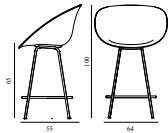

Mat Bar Armchair 65 cm Full Upholstery Black Steel

Colli: 1
Size & Weight: H: 100 x W: 64 x D: 55 x SH: 65 cm - 6,6 kg
Packing: Brown Box - H: 111 x L: 66 x D: 57 cm
Material: Shell: Hemp Fibers. Legs: Powder Coated Steel. Upholstery: See price groups
Production time: 8 weeks

713571 Group 1	SEK	<i>Contract Price</i> 7.028,00
713572 Group 2	SEK	<i>Contract Price</i> 7.140,00
713573 Group 3	SEK	<i>Contract Price</i> 7.600,00
713574 Group 4	SEK	<i>Contract Price</i> 7.712,00
713575 Group 5	SEK	<i>Contract Price</i> 8.056,00
713576 Group 6	SEK	<i>Contract Price</i> 9.084,00
713577 Group 7	SEK	<i>Contract Price</i> 9.428,00