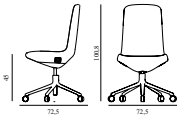

Off Chair Low 5W Gas Lift Black Alu

Colli: 1
Size & Weight: H: 100,8 x W: 72,5 x D: 72,5 x SH: 45 cm - 14 kg
Packing: Brown Box - H: 110 x L: 69 x D: 72 cm - 15 kg
M3: 0,5465
Material: Seat: Rigid PU foam and full upholstery with a steel reinforcement structure inside. Legs and armrests: Black powder coated aluminum with five wheels, Upholstery: See price groups.
Production time: 5 weeks

710381 Group 1	SEK	<i>Contract Price</i> 12.000,00
710382 Group 2	SEK	<i>Contract Price</i> 12.172,00
710383 Group 3	SEK	<i>Contract Price</i> 12.572,00
710384 Group 4	SEK	<i>Contract Price</i> 12.912,00
710385 Group 5	SEK	<i>Contract Price</i> 13.372,00
710386 Group 6	SEK	<i>Contract Price</i> 14.512,00
710387 Group 7	SEK	<i>Contract Price</i> 15.484,00