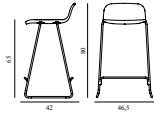

JUST BARSTOOL 65 CM FULL UPHOLSTERY W. BACK STEEL

Design: Iskos-Berlin, 2014
Awards: Interior Innovation Award – Selection 2014, Germany
Duty Code: 9401710000
Made in: Poland
Price Groups: 1) Oceanic, Aquarius
2) Synergy, Remix, Main Line Flax
3) Yoredale, Canvas
4) Steelcut Trio, City Velvet
5) Hallingdal, Fiord, Divina Melange, Divina MD, Divina
6) Zero, Vidar
7) Ultra Leather, Elle

Just Barstool 65 cm w. back Full Upholstery Black Steel

Colli: 1
Size & Weight: H: 80 x VV: 46,5 x D: 42 x SH: 65 cm - 6,4 kg
Packing: Brown Box - H: 1150 x L: 520 x D: 500 cm
Material: Shell: Lacquered Oak Veneer, Legs: Powder Coated Steel, Upholstery: See price groups.
Production time: 6 weeks

709781 Group 1	SEK	<i>Contract Price</i> 7.200,00
709782 Group 2	SEK	<i>Contract Price</i> 7.256,00
709783 Group 3	SEK	<i>Contract Price</i> 7.484,00
709784 Group 4	SEK	<i>Contract Price</i> 7.540,00
709785 Group 5	SEK	<i>Contract Price</i> 7.656,00
709786 Group 6	SEK	<i>Contract Price</i> 8.112,00
709787 Group 7	SEK	<i>Contract Price</i> 8.228,00