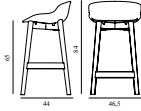

Hyg Barstool 65 cm Full Upholstery Oak

Colli: 1
 Size & Weight: H: 84 x VV: 46,5 x D: 44 x SH: 65 cm - 5,5 kg
 Packing: Brown Box - H: 86 x L: 48,5 x D: 47 cm - 7,5 kg
 Material: Shell: Polypropylene with PU foam and full upholstery. Legs: Lacquered oak, Upholstery: See price groups.
 Production time: 5 weeks