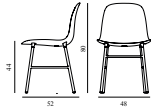

Form Chair Full Upholstery Grey Steel

Colli: 1
Size & Weight: H: 80 x W: 48 x D: 52 x SH: 44 cm - 6 kg
Packing: Brown Box - H: 89 x L: 56 x D: 56 cm (2 pcs) - 9 kg
Material: Shell: Polypropylene, PU Foam, Legs: Powder Coated Steel, Upholstery: See price groups
Production time: 6 weeks

707661 Group 1	SEK	<i>Contract Price</i> 4.572,00
707662 Group 2	SEK	<i>Contract Price</i> 4.572,00
707663 Group 3	SEK	<i>Contract Price</i> 5.028,00
707664 Group 4	SEK	<i>Contract Price</i> 5.140,00
707665 Group 5	SEK	<i>Contract Price</i> 5.484,00
707666 Group 6	SEK	<i>Contract Price</i> 6.400,00
707667 Group 7	SEK	<i>Contract Price</i> 6.628,00