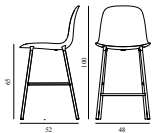

Form Bar Chair 65 cm Steel			
Colli:	1		
Size & Weight:	H: 100 x W: 48 x D: 52 x SH: 65 cm - 5,6 kg		
Packing:	Brown Box - H: 100 x L: 50 x D: 52,5 cm - 7,9 kg		
Material:	Shell: Polypropylene, Legs: Powder coated steel		
Production time:	2 weeks		
		SEK	<i>Contract Price</i> 2.628,00
1402006 White	1402007 Grey	1402008 Black	1402009 Blue
1402010 Green	1402011 Red