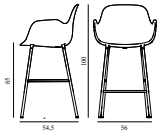

Form Bar Armchair 65 cm Steel

Colli: 1
Size & Weight: H: 100 x W: 56 x D: 54,5 x SH: 65 cm - 6,4 kg
Packing: Brown Box - H: 100 x L: 52,5 x D: 58 cm - 8,4 kg
Material: Shell: Polypropylene, Legs: Powder coated steel
Production time: 2 weeks