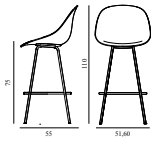

713377 Group 7	SEK	Contract Price 7.428,00
-------------------	-----	----------------------------

Mat Bar Chair 75 cm Front Upholstery Hemp Black Steel

Coll: I
 Size & Weight: H: 110 x W: 51,6 x D: 55 x SH: 75 cm - 5,7 kg
 Packing: Brown Box - H: 112 x L: 54,5 x D: 52 cm
 Material: Shell: Hemp Fibers. Legs: Powder Coated Steel. Upholstery: See price groups
 Production time: 8 weeks