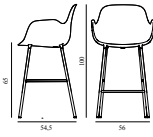

Form Bar Armchair 65 cm Full Upholstery White Steel

Colli: 1
Size & Weight: H: 100 x W: 56 x D: 54,5 x SH: 65 cm - 6,4 kg
Packing: Brown Box - H: 100 x L: 52,5 x D: 58 cm - 8,7 kg
Material: Shell: Polypropylene, PU Foam, Legs: Powder Coated Steel, Upholstery: See price groups.
Production time: 6 weeks

708251 Group 1	SEK	<i>Contract Price</i> 6.284,00
708252 Group 2	SEK	<i>Contract Price</i> 6.400,00
708253 Group 3	SEK	<i>Contract Price</i> 6.856,00
708254 Group 4	SEK	<i>Contract Price</i> 7.084,00
708255 Group 5	SEK	<i>Contract Price</i> 7.428,00
708256 Group 6	SEK	<i>Contract Price</i> 8.456,00
708257 Group 7	SEK	<i>Contract Price</i> 8.800,00