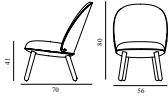

ACE LOUNGE CHAIR WOOD

Design: Hans Hornemann, 2016
Awards: German Design Award 2017, Germany & IF Design Award 2017, Germany
Duty Code: 9401610000
Made in: Lithuania
Price Groups: 1) Oceanic, Aquarius
2) Synergy, Remix, Main Line Flax
3) Yoredale, Canvas
4) Steelcut Trio, City Velvet
5) Hallingdal, Fiord, Divina Melange, Divina MD, Divina
6) Zero, Vidar
7) Ultra Leather, Elle

Ace Lounge Chair Oak

Colli: 1
Size & Weight: H: 80 x W: 56 x D: 70 x SH: 41 cm - 10,4 kg
Packing: Brown Box - H: 62 x L: 62 x D: 61 cm - 12,8 kg
Material: Shell: Veneer, PU Foam, Steel reinforcement, Legs: Oak, Upholstery: See price groups
Production time: 6 weeks

707341 Group 1	SEK	<i>Contract Price</i> 7.712,00
707342 Group 2	SEK	<i>Contract Price</i> 8.000,00
707343 Group 3	SEK	<i>Contract Price</i> 8.456,00
707344 Group 4	SEK	<i>Contract Price</i> 8.800,00
707345 Group 5	SEK	<i>Contract Price</i> 9.256,00
707346 Group 6	SEK	<i>Contract Price</i> 10.512,00
707347 Group 7	SEK	<i>Contract Price</i> 11.656,00