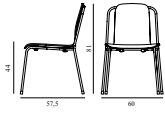

Maintenance: Clean with damp cloth.

Studio Chair Black Steel

Colli:	1
Size & Weight:	H: 81 x W: 60 x D: 57,5 x SH: 44 cm - 5,3 kg
Packing:	Brown Box - H: 92 x L: 65 x D: 60 cm - 7,9 kg
M3:	0,3588
Material:	Shell: Lacquered Oak Veneer or Painted and Lacquered Ash Veneer, Legs: Powder Coated Steel
Production time:	2 weeks