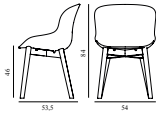

Hyg Chair Black Oak			
Colli:	1		
Size & Weight:	H: 84 x W: 54 x D: 53,5 x SH: 46 cm - 7,4 kg		
Packing:	Brown Box - H: 86 x L: 57,5 x D: 56 cm - 8,9 kg		
M3:	0,2769		
Material:	Shell: Polypropylene. Legs: Painted and lacquered oak.		
Production time:	2 weeks		
			Contract Price 3.484,00
SEK			
	604467 White		604468 Grey
	604469 Black		604470 Olive
	604471 Sand		

HYG CHAIR FRONT UPHOLSTERY WOOD

Design: Simon Legald, 2021
Duty Code: 9401610000
Made in: Denmark
Price Groups: 1) Oceanic, Aquarius
2) Synergy, Remix, Main Line Flax
3) Yoredale, Canvas
4) Steelcut Trio, City Velvet
5) Hallingdal, Fiord, Divina Melange, Divina MD, Divina
6) Zero, Vidar
7) Ultra Leather, Elle