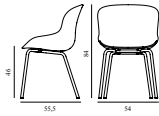

Hyg Chair Full Upholstery Sand Steel		
Colli:	1	
Size & Weight:	H: 84 x W: 54 x D: 55,5 x SH: 46 cm - 7,5 kg	
Packing:	Brown Box - H: 86 x L: 57,5 x D: 56 cm - 9,9 kg	
Material:	Shell: Polypropylene with PU foam and full upholstery. Legs: Powder Coated Steel, Upholstery: See price groups	
Production time:	5 weeks	
708651 Group 1	SEK	<i>Contract Price</i> 6.056,00
708652 Group 2	SEK	<i>Contract Price</i> 6.172,00
708653 Group 3	SEK	<i>Contract Price</i> 6.340,00
708654 Group 4	SEK	<i>Contract Price</i> 6.856,00
708655 Group 5	SEK	<i>Contract Price</i> 7.200,00
708656 Group 6	SEK	<i>Contract Price</i> 8.340,00
708657 Group 7	SEK	<i>Contract Price</i> 9.312,00