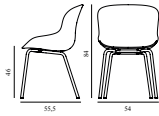

Hyg Chair Full Upholstery Black Steel

Colli: 1
Size & Weight: H: 84 x W: 54 x D: 55,5 x SH: 46 cm - 7,5 kg
Packing: Brown Box - H: 86 x L: 57,5 x D: 56 cm - 9,9 kg
Material: Shell: Polypropylene with PU foam and full upholstery. Legs: Powder Coated Steel, Upholstery: See price groups
Production time: 5 weeks

708631 Group 1	SEK	<i>Contract Price</i> 6.056,00
708632 Group 2	SEK	<i>Contract Price</i> 6.172,00
708633 Group 3	SEK	<i>Contract Price</i> 6.340,00
708634 Group 4	SEK	<i>Contract Price</i> 6.856,00
708635 Group 5	SEK	<i>Contract Price</i> 7.200,00
708636 Group 6	SEK	<i>Contract Price</i> 8.340,00
708637 Group 7	SEK	<i>Contract Price</i> 9.312,00