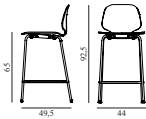

My Chair Barstool 65 cm Front Upholstery Black Steel & Walnut

Colli: 1
Size & Weight: H: 92,5 x W: 44 x D: 49,5 x SH: 65 cm - 6,3 kg
Packing: Brown Box - H: 97 x L: 55 x D: 50,5 cm
Material: Shell: Lacquered Walnut Veneer, PU Foam and Front Upholstery, Legs: Powder Coated Steel, Upholstery: See price groups.
Production time: 6 weeks

710121 Group 1	SEK	<i>Contract Price</i> 5.140,00
710122 Group 2	SEK	<i>Contract Price</i> 5.256,00
710123 Group 3	SEK	<i>Contract Price</i> 5.372,00
710124 Group 4	SEK	<i>Contract Price</i> 5.600,00
710125 Group 5	SEK	<i>Contract Price</i> 5.772,00
710126 Group 6	SEK	<i>Contract Price</i> 6.228,00
710127 Group 7	SEK	<i>Contract Price</i> 6.400,00