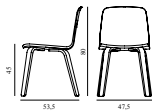

Just Chair Black Oak

Colli: 2
Size & Weight: H: 80 x W: 47,5 x D: 53,5 x SH: 45 cm - 5,5 kg
Packing: Brown Box - H: 94,45 x L: 67,7 x D: 57,7 cm - 14 kg
Material: Painted and Lacquered Oak Veneer.
Production time: 2 weeks

Contract Price
SEK 3.312,00