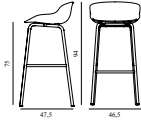

Hyg Barstool 75 cm Full Upholstery White Steel

Colli: 1
 Size & Weight: H: 94 x VV: 46,5 x D: 47,5 x SH: 75 cm - 6,6 kg
 Packing: Brown Box - H: 96 x L: 49,5 x D: 48,5 cm - 8,6 kg
 M3: 0,2305
 Material: Shell: Polypropylene with PU foam and full upholstery. Legs: Powder coated steel, Upholstery: See price groups.
 Production time: 5 weeks