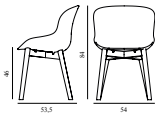

Hyg Chair Full Upholstery Oak		
Colli:	1	
Size & Weight:	H: 84 x W: 54 x D: 53,5 x SH: 46 cm - 7,8 kg	
Packing:	Brown Box - H: 86 x L: 57,5 x D: 56 cm - 9,3 kg	
Material:	Shell: Polypropylene with PU foam and full upholstery. Legs: Lacquered oak, Upholstery: See price groups.	
Production time:	2 weeks	
708521 Group 1	SEK	<i>Contract Price</i> 6.628,00
708522 Group 2	SEK	<i>Contract Price</i> 6.740,00
708523 Group 3	SEK	<i>Contract Price</i> 7.140,00
708524 Group 4	SEK	<i>Contract Price</i> 7.484,00
708525 Group 5	SEK	<i>Contract Price</i> 7.884,00
708526 Group 6	SEK	<i>Contract Price</i> 9.028,00
708527 Group 7	SEK	<i>Contract Price</i> 9.940,00