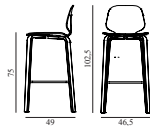

My Chair Barstool 75 cm Full Upholstery Walnut

Colli: 1
Size & Weight: H: 102,5 x W: 46,5 x D: 49 x SH: 75 cm - 7,5 kg
Packing: Brown Box - H: 108 x L: 55 x D: 50,5 cm
Material: Shell: Oak Veneer, PU Foam and Full Upholstery, Legs: Lacquered Walnut Veneer, Upholstery: See price groups.
Production time: 6 weeks

710291 Group 1	SEK	<i>Contract Price</i> 7.828,00
710292 Group 2	SEK	<i>Contract Price</i> 8.056,00
710293 Group 3	SEK	<i>Contract Price</i> 8.456,00
710294 Group 4	SEK	<i>Contract Price</i> 8.628,00
710295 Group 5	SEK	<i>Contract Price</i> 8.972,00
710296 Group 6	SEK	<i>Contract Price</i> 9.884,00
710297 Group 7	SEK	<i>Contract Price</i> 10.172,00