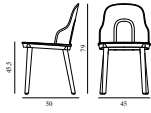

Allez Chair Upholstery Canvas Oak

Colli: 1
Size & Weight: H: 79 x W: 45 x D: 50 x SH: 45,5 cm - 3,8 kg
Packing: Flat-packed: Brown Box - H: 50 x L: 44 x D: 15 cm - 3,6 kg - 0,033 m³ / Mounted: Brown Box - H: 64 x L: 47 x D: 91 cm (2 pcs)- 9,3 kg - 0,2737 m³
Material: Main body in polypropylene (PP). Seat available in polyamide (PA), molded wicker polypropylene (PP) or indoor or outdoor upholstery. Legs available in polypropylene (PP) or lacquered oak.
Color: Black, White, Grey, Warm grey, Park green
Production time: 2 weeks