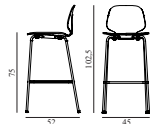

My Chair Barstool 75 cm Front Upholstery Chrome & Walnut

Colli: 1
Size & Weight: H: 102,5 x W: 45 x D: 52 x SH: 75 cm - 7,2 kg
Packing: Brown Box - H: 108 x L: 55 x D: 50,5 cm
Material: Shell: Lacquered Walnut Veneer, PU Foam and Front Upholstery, Legs: Chrome, Upholstery: See price groups.
Production time: 6 weeks

710231 Group 1	SEK	<i>Contract Price</i> 6.628,00
710232 Group 2	SEK	<i>Contract Price</i> 6.740,00
710233 Group 3	SEK	<i>Contract Price</i> 6.912,00
710234 Group 4	SEK	<i>Contract Price</i> 7.028,00
710235 Group 5	SEK	<i>Contract Price</i> 7.200,00
710236 Group 6	SEK	<i>Contract Price</i> 7.712,00
710237 Group 7	SEK	<i>Contract Price</i> 7.884,00