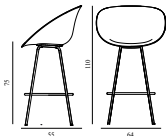

Mat Bar Armchair 75 cm Full Upholstery Black Steel

Colli: 1
Size & Weight: H: 110 x W: 64 x D: 55 x SH: 75 cm - 7 kg
Packing: Brown Box - H: 111 x L: 66 x D: 57 cm
Material: Shell: Hemp Fibers. Legs: Powder Coated Steel. Upholstery: See price groups
Production time: 8 weeks

713591 Group 1	SEK	<i>Contract Price</i> 7.028,00

713592 Group 2	SEK	<i>Contract Price</i> 7.140,00

713593 Group 3	SEK	<i>Contract Price</i> 7.600,00

713594 Group 4	SEK	<i>Contract Price</i> 7.712,00

713595 Group 5	SEK	<i>Contract Price</i> 8.056,00

713596 Group 6	SEK	<i>Contract Price</i> 9.084,00

713597 Group 7	SEK	<i>Contract Price</i> 9.428,00