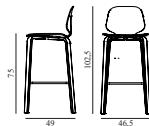

My Chair Barstool 75 cm Black

Colli: 1
Size & Weight: H: 102,5 x W: 46,5 x D: 49 x SH: 75 cm - 6,6 kg
Packing: Brown Box - H: 108 x L: 55 x D: 50,5 cm - 9 kg
Material: Shell and Legs: Painted and Lacquered Ash Veneer
Production time: 4 weeks

SEK *Contract Price*
4.628,00