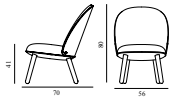

Ace Lounge Chair Black Oak		
Colli:	1	
Size & Weight:	H: 80 x W: 56 x D: 70 x SH: 41 cm - 10,4 kg	
Packing:	Brown Box - H: 62 x L: 62 x D: 61 cm - 12,8 kg	
Material:	Shell: Veneer, PU Foam, Steel reinforcement, Legs: Painted and Lacquered Oak, Upholstery: See price groups	
Production time:	6 weeks	
707361 Group 1	SEK	<i>Contract Price</i> 7.712,00
707362 Group 2	SEK	<i>Contract Price</i> 8.000,00
707363 Group 3	SEK	<i>Contract Price</i> 8.456,00
707364 Group 4	SEK	<i>Contract Price</i> 8.800,00
707365 Group 5	SEK	<i>Contract Price</i> 9.256,00
707366 Group 6	SEK	<i>Contract Price</i> 10.512,00
707367 Group 7	SEK	<i>Contract Price</i> 11.656,00

ACE LOUNGE CHAIR STEEL

Design: Hans Hornemann, 2016
Awards: German Design Award 2017, Germany & IF Design Award 2017, Germany
Duty Code: 9401710000
Made in: Lithuania
Price Groups: 1) Oceanic, Aquarius
2) Synergy, Remix, Main Line Flax
3) Yoredale, Canvas
4) Steelcut Trio, City Velvet
5) Hallingdal, Fiord, Divina Melange, Divina MD, Divina
6) Zero, Vidar
7) Ultra Leather, Elle