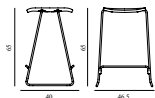

Just Barstool 65 cm Black Steel		
Colli:	1	
Size & Weight:	H: 65 x W: 46,5 x D: 40 x SH: 65 cm - 6,3 kg	
Packing:	Brown Box - H: 101,4 x L: 50,7 x D: 50,7 cm - 27,8 kg	
Material:	Lacquered Oak Veneer or Painted and Lacquered Ash Veneer, Legs: Powder Coated Steel / Chrome.	
Production time:	2 weeks	
	SEK	<i>Contract Price</i> 2.800,00
602555 Oak	602671 Black Ash