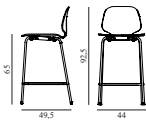

My Chair Barstool 65 cm Black Steel & Black

Colli: 1
Size & Weight: H: 92,5 x W: 44 x D: 49,5 x SH: 65 cm - 6 kg
Packing: Brown Box - H: 97 x L: 55 x D: 50,5 cm
Material: Shell: Painted and Lacquered Ash Veneer, Legs: Powder Coated Steel
Production time: 4 weeks

SEK *Contract Price*
4.000,00