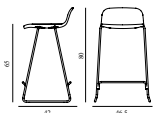

Just Barstool 65 cm w. Back Chrome

Colli: 1
Size & Weight: H: 80 x VV: 46,5 x D: 42 x SH: 65 cm - 6,8 kg
Packing: Brown Box - H: 106,4 x L: 50,7 x D: 48,7 cm - 29,8 kg
Material: Lacquered Black Stained Brown Ash, Legs: Chrome/ steel
Production time: 2 weeks

SEK *Contract Price*
2.800,00