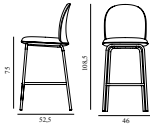

Ace Bar Chair 65 cm Black Steel		
Colli:	1	
Size & Weight:	H: 98,5 x W: 45 x D: 50,5 x SH: 65 cm - 11,9 kg	
Packing:	Brown Box - H: 100,5 x L: 45 x D: 50,5 cm	
Material:	Shell: Veneer, PU Foam, Steel reinforcement, Upholstery, Legs: Powder coated steel, Upholstery: See price groups	
Production time:	6 weeks	
707261 Group 1	SEK	<i>Contract Price</i> 8.340,00
707262 Group 2	SEK	<i>Contract Price</i> 8.400,00
707263 Group 3	SEK	<i>Contract Price</i> 8.740,00
707264 Group 4	SEK	<i>Contract Price</i> 8.972,00
707265 Group 5	SEK	<i>Contract Price</i> 9.312,00
707266 Group 6	SEK	<i>Contract Price</i> 10.228,00
707267 Group 7	SEK	<i>Contract Price</i> 11.084,00

5) Hallingdal, Fiord, Divina Melange, Divina MD, Divina

6) Zero, Vidar

7) Ultra Leather, Elle

Ace Bar Chair 75 cm Black Steel

Colli: 1
 Size & Weight: H: 108,5 x W: 46 x D: 52,5 x SH: 75 cm - 12,5 kg
 Packing: Brown Box - H: 110,5 x L: 48 x D: 54,5 cm
 Material: Shell: Veneer, PU Foam, Steel reinforcement, Upholstery, Legs: Powder coated steel, Upholstery: See price groups
 Production time: 6 weeks