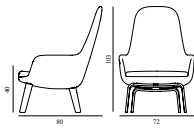

Era Lounge Chair High Walnut

Colli: 1
Size & Weight: H: 103 x W: 72 x D: 80 x SH: 40 cm - 15,6 kg
Packing: Brown Box - H: 106,4 x L: 84,4 x D: 75,4 cm - 22,6 kg
Material: Shell: Hard Molded PU Foam w. Steel Reinforcement, Cushion: Soft Molded PU Foam, Legs: Walnut Veneer, Upholstery: See price groups.
Production time: 6 weeks

707101 Group 1	SEK	<i>Contract Price</i> 13.828,00
707102 Group 2	SEK	<i>Contract Price</i> 14.172,00
707103 Group 3	SEK	<i>Contract Price</i> 15.312,00
707104 Group 4	SEK	<i>Contract Price</i> 16.172,00
707105 Group 5	SEK	<i>Contract Price</i> 16.572,00
707106 Group 6	SEK	<i>Contract Price</i> 19.200,00
707107 Group 7	SEK	<i>Contract Price</i> 20.112,00

ERA LOUNGE CHAIR HIGH STEEL & CHROME

Design: Simon Legald, 2014
Awards: Red Dot Award 2016, Germany & German Design Award 2015 - "Special Mention", Germany
Duty Code: 94037000
Made in: Poland
Price Groups: 1) Oceanic, Aquarius
2) Synergy, Remix, Main Line Flax
3) Yoredale, Canvas
4) Steelcut Trio, City Velvet
5) Hallingdal, Fiord, Divina Melange, Divina MD, Divina
6) Zero, Vidar
7) Ultra Leather, Elle