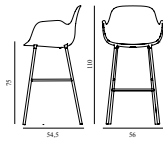

Form Bar Armchair 75 cm Full Upholstery Blue Steel

Colli: 1
Size & Weight: H: 110 x W: 56 x D: 54,5 x SH: 75 cm - 6,6 kg
Packing: Brown Box - H: 110 x L: 56 x D: 58 cm - 8,9 kg
Material: Shell: Polypropylene, PU Foam, Legs: Powder Coated Steel, Upholstery: See price groups.
Production time: 6 weeks

708391 Group 1	SEK	<i>Contract Price</i> 6.284,00
708392 Group 2	SEK	<i>Contract Price</i> 6.400,00
708393 Group 3	SEK	<i>Contract Price</i> 6.856,00
708394 Group 4	SEK	<i>Contract Price</i> 7.084,00
708395 Group 5	SEK	<i>Contract Price</i> 7.428,00
708396 Group 6	SEK	<i>Contract Price</i> 8.456,00
708397 Group 7	SEK	<i>Contract Price</i> 8.800,00