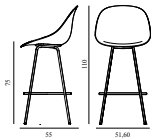

Mat Bar Chair 75 cm Front Upholstery Seaweed Black Steel

Coll: I
Size & Weight: H: 110 x W: 51,6 x D: 55 x SH: 75 cm - 5,7 kg
Packing: Brown Box - H: 112 x L: 54,5 x D: 52 cm
Material: Shell: Hemp Fibers, Eelgrass. Legs: Powder Coated Steel. Upholstery: See price groups
Production time: 8 weeks

713391 Group 1	SEK	<i>Contract Price</i> 5.884,00

713392 Group 2	SEK	<i>Contract Price</i> 5.940,00

713393 Group 3	SEK	<i>Contract Price</i> 6.284,00

713394 Group 4	SEK	<i>Contract Price</i> 6.340,00

713395 Group 5	SEK	<i>Contract Price</i> 6.572,00

713396 Group 6	SEK	<i>Contract Price</i> 7.200,00

713397 Group 7	SEK	<i>Contract Price</i> 7.428,00