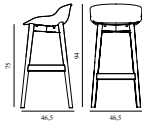

Hyg Barstool 75 cm Front Upholstery Olive & Oak

Colli: 1
Size & Weight: H: 94 x W: 46,5 x D: 46,5 x SH: 75 cm - 5,9 kg
Packing: Brown Box - H: 96 x L: 49,5 x D: 48,5 cm - 7,9 kg
Material: Shell: Polypropylene with PU foam and front upholstery. Legs: Lacquered oak, Upholstery: See price groups.
Production time: 5 weeks

709501 Group 1	SEK	<i>Contract Price</i> 5.372,00
709502 Group 2	SEK	<i>Contract Price</i> 5.428,00
709503 Group 3	SEK	<i>Contract Price</i> 5.600,00
709504 Group 4	SEK	<i>Contract Price</i> 5.772,00
709505 Group 5	SEK	<i>Contract Price</i> 5.940,00
709506 Group 6	SEK	<i>Contract Price</i> 6.512,00
709507 Group 7	SEK	<i>Contract Price</i> 6.684,00