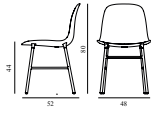

Form Chair Full Upholstery Green Steel

Colli: 1
Size & Weight: H: 80 x W: 48 x D: 52 x SH: 44 cm - 6 kg
Packing: Brown Box - H: 89 x L: 56 x D: 56 cm (2 pcs) - 9 kg
Material: Shell: Polypropylene, PU Foam, Legs: Powder Coated Steel, Upholstery: See price groups
Production time: 6 weeks

707691 Group 1	SEK	<i>Contract Price</i> 4.572,00
707692 Group 2	SEK	<i>Contract Price</i> 4.572,00
707693 Group 3	SEK	<i>Contract Price</i> 5.028,00
707694 Group 4	SEK	<i>Contract Price</i> 5.140,00
707695 Group 5	SEK	<i>Contract Price</i> 5.484,00
707696 Group 6	SEK	<i>Contract Price</i> 6.400,00
707697 Group 7	SEK	<i>Contract Price</i> 6.628,00

FORM CHAIR STACKING STEEL

Design: Simon Legald, 2022
Duty Code: 9401790000
Made in: Denmark

Construction: The shell is made of high-quality polypropylene (PP) and has been molded using one single injection, ensuring an extremely strong construction with the finest surface possible. The molded connectors match the legs in color, creating a seamless transition from legs to shell. Form is delivered assembled.

Maintenance: Clean with damp cloth.