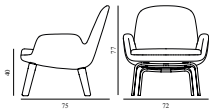

Era Lounge Chair Low Walnut		
Colli:	1	
Size & Weight:	H: 77 x W: 72 x D: 74 x SH: 40 cm - 17 kg	
Packing:	Brown Box - H: 80,4 x L: 83,4 x D: 75,4 cm - 21 kg	
Material:	Shell: Hard Molded PU Foam w. Steel Reinforcement, Cushion: Soft Molded PU Foam, Legs: Walnut Veneer, Upholstery: See price groups.	
Production time:	6 weeks	

707031 Group 1	SEK	<i>Contract Price</i> 12.800,00
707032 Group 2	SEK	<i>Contract Price</i> 13.028,00
707033 Group 3	SEK	<i>Contract Price</i> 14.172,00
707034 Group 4	SEK	<i>Contract Price</i> 14.512,00
707035 Group 5	SEK	<i>Contract Price</i> 15.200,00
707036 Group 6	SEK	<i>Contract Price</i> 17.484,00
707037 Group 7	SEK	<i>Contract Price</i> 18.284,00