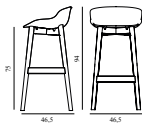

Hyg Barstool 75 cm Front Upholstery Olive & Black Oak

Colli: 1
Size & Weight: H: 94 x W: 46,5 x D: 46,5 x SH: 75 cm - 5,9 kg
Packing: Brown Box - H: 96 x L: 49,5 x D: 48,5 cm - 7,9 kg
M3: 0,2305
Material: Shell: Polypropylene with PU foam and front upholstery. Legs: Painted and lacquered oak, Upholstery: See price groups.
Production time: 5 weeks

709561 Group 1	SEK	<i>Contract Price</i> 5.372,00
709562 Group 2	SEK	<i>Contract Price</i> 5.428,00
709563 Group 3	SEK	<i>Contract Price</i> 5.600,00
709564 Group 4	SEK	<i>Contract Price</i> 5.772,00
709565 Group 5	SEK	<i>Contract Price</i> 5.940,00
709566 Group 6	SEK	<i>Contract Price</i> 6.512,00
709567 Group 7	SEK	<i>Contract Price</i> 6.684,00