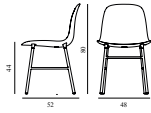

Contract Price 3.028,00
SEK				
	1400900 White		1400901 Grey	
			1400902 Black	
	1400904 Green		1400905 Red	

FORM CHAIR FULL UPHOLSTERY STEEL

Design: Simon Legald, 2015
Awards: German Design Award 2016, Germany - "Special Mention" &
IF Product Design Award 2016, Germany
Duty Code: 9401710000
Made in: Poland
Price Groups: 1) Oceanic, Aquarius
2) Synergy, Remix, Main Line Flax
3) Yoredale, Canvas
4) Steelcut Trio, City Velvet
5) Hallingdal, Fiord, Divina Melange, Divina MD, Divina
6) Zero, Vidar
7) Ultra Leather, Elle

Form Chair Full Upholstery Chrome		
Colli:	1	
Size & Weight:	H: 80 x VV: 48 x D: 52 x SH: 44 cm - 6 kg	
Packing:	Brown Box - H: 89 x L: 56 x D: 56 cm (2 pcs) - 9 kg	
Material:	Shell: Polypropylene, PU Foam, Legs: Chrome, Upholstery: See price groups	
Production time:	6 weeks	
707701 Group 1	SEK	Contract Price 4.800,00
707702 Group 2	SEK	Contract Price 4.912,00
707703 Group 3	SEK	Contract Price 5.372,00
707704 Group 4	SEK	Contract Price 5.484,00
707705 Group 5	SEK	Contract Price 5.712,00
707706 Group 6	SEK	Contract Price 6.628,00
707707 Group 7	SEK	Contract Price 6.972,00