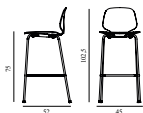

My Chair Barstool 75 cm Full Upholstery Chrome

Colli: 1
Size & Weight: H: 102,5 x W: 45,5 x D: 52 x SH: 75 cm - 7,4 kg
Packing: Brown Box - H: 108 x L: 55 x D: 50,5 cm - 10,6 kg
Material: Shell: Oak Veneer, PU Foam and Full Upholstery, Legs: Chrome, Upholstery: See price groups.
Production time: 6 weeks

710311 Group 1	SEK	<i>Contract Price</i> 6.628,00
710312 Group 2	SEK	<i>Contract Price</i> 6.740,00
710313 Group 3	SEK	<i>Contract Price</i> 7.140,00
710314 Group 4	SEK	<i>Contract Price</i> 7.372,00
710315 Group 5	SEK	<i>Contract Price</i> 7.712,00
710316 Group 6	SEK	<i>Contract Price</i> 8.628,00
710317 Group 7	SEK	<i>Contract Price</i> 8.912,00