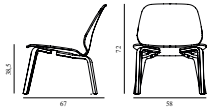

My Chair Lounge Black

Colli: 1
Size & Weight: H: 72 x W: 58 x D: 67 x SH: 38,5 cm - 7,9 kg
Packing: Brown Box - H: 76,5 x L: 67 x D: 62,5 cm - 11,1 kg
Material: Shell and Legs: Painted and Lacquered Ash Veneer
Production time: 4 weeks

Contract Price
SEK 3.712,00