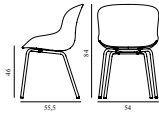

Hyg Chair Full Upholstery Olive Steel		
Colli:	1	
Size & Weight:	H: 84 x W: 54 x D: 55,5 x SH: 46 cm - 7,5 kg	
Packing:	Brown Box - H: 86 x L: 57,5 x D: 56 cm - 9,9 kg	
Material:	Shell: Polypropylene with PU foam and full upholstery. Legs: Powder Coated Steel, Upholstery: See price groups	
Production time:	5 weeks	
708641 Group 1	SEK	<i>Contract Price</i> 6.056,00
708642 Group 2	SEK	<i>Contract Price</i> 6.172,00
708643 Group 3	SEK	<i>Contract Price</i> 6.340,00
708644 Group 4	SEK	<i>Contract Price</i> 6.856,00
708645 Group 5	SEK	<i>Contract Price</i> 7.200,00
708646 Group 6	SEK	<i>Contract Price</i> 8.340,00
708647 Group 7	SEK	<i>Contract Price</i> 9.312,00