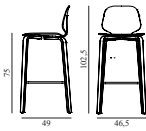

My Chair Barstool 75 cm Front Upholstery Walnut

Colli: 1
Size & Weight: H: 102,5 x W: 47 x D: 49 x SH: 75 cm - 7,3 kg
Packing: Brown Box - H: 108 x L: 55 x D: 50,5 cm
Material: Shell: Lacquered Walnut Veneer; PU Foam and Front Upholstery; Legs: Lacquered Walnut Veneer; Upholstery: See price groups.
Production time: 6 weeks

710201 Group 1	SEK	<i>Contract Price</i> 7.772,00
710202 Group 2	SEK	<i>Contract Price</i> 7.884,00
710203 Group 3	SEK	<i>Contract Price</i> 8.056,00
710204 Group 4	SEK	<i>Contract Price</i> 8.172,00
710205 Group 5	SEK	<i>Contract Price</i> 8.340,00
710206 Group 6	SEK	<i>Contract Price</i> 8.856,00
710207 Group 7	SEK	<i>Contract Price</i> 9.028,00