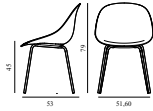

Mat Chair Front Upholstery Seaweed Black Steel

Coll: 1
Size & Weight: H: 79 x W: 51,6 x D: 53 x SH: 45 cm - 4,6 kg
Packing: Brown Box - H: 81 x L: 65 x D: 56 cm
Material: Shell: Hemp Fibers, Eelgrass. Legs: Powder Coated Steel. Upholstery: See price groups
Production time: 8 weeks

713051 Group 1	SEK	<i>Contract Price</i> 4.912,00
713052 Group 2	SEK	<i>Contract Price</i> 4.972,00
713053 Group 3	SEK	<i>Contract Price</i> 5.312,00
713054 Group 4	SEK	<i>Contract Price</i> 5.372,00
713055 Group 5	SEK	<i>Contract Price</i> 5.600,00
713056 Group 6	SEK	<i>Contract Price</i> 6.228,00
713057 Group 7	SEK	<i>Contract Price</i> 6.456,00