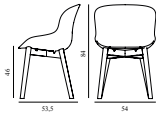

Hyg Chair Front Upholstery Black & Oak

Colli: 1
Size & Weight: H: 84 x W: 54 x D: 53,5 x SH: 46 cm - 7,6 kg
Packing: Brown Box - H: 86 x L: 57,5 x D: 56 cm - 9,1 kg
Material: Shell: Polypropylene with PU foam and front upholstery. Legs: Lacquered oak, Upholstery: See price groups.
Production time: 5 weeks

708441 Group 1	SEK	<i>Contract Price</i> 5.600,00
708442 Group 2	SEK	<i>Contract Price</i> 5.712,00
708443 Group 3	SEK	<i>Contract Price</i> 5.940,00
708444 Group 4	SEK	<i>Contract Price</i> 6.112,00
708445 Group 5	SEK	<i>Contract Price</i> 6.340,00
708446 Group 6	SEK	<i>Contract Price</i> 6.972,00
708447 Group 7	SEK	<i>Contract Price</i> 7.200,00