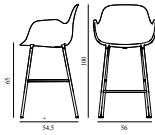

Form Bar Armchair 65 cm Full Upholstery Green Steel

Colli: 1
Size & Weight: H: 100 x W: 56 x D: 54,5 x SH: 65 cm - 6,4 kg
Packing: Brown Box - H: 100 x L: 52,5 x D: 58 cm - 8,7 kg
Material: Shell: Polypropylene, PU Foam, Legs: Powder Coated Steel, Upholstery: See price groups.
Production time: 6 weeks

708291 Group 1	SEK	Contract Price 6.284,00
708292 Group 2	SEK	Contract Price 6.400,00
708293 Group 3	SEK	Contract Price 6.856,00
708294 Group 4	SEK	Contract Price 7.084,00
708295 Group 5	SEK	Contract Price 7.428,00
708296 Group 6	SEK	Contract Price 8.456,00
708297 Group 7	SEK	Contract Price 8.800,00

FORM BARSTOOL 75 CM WOOD

Design: Simon Legald, 2016
Awards: German Design Award 2016, Germany - "Special Mention" & IF Product Design Award 2016, Germany
Duty Code: 9401790000
Made in: Denmark
Construction: The shell is made of high-quality polypropylene (PP) and has been molded using one single injection, ensuring an extremely strong construction with the finest surface possible. The molded connectors match the legs in color, creating a seamless transition from legs to shell. Form is delivered assembled.
Maintenance: Clean with damp cloth.