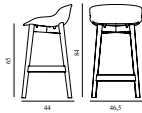

Hyg Barstool 65 cm Front Upholstery Sand & Black Oak

Colli: 1
Size & Weight: H: 84 x W: 46,5 x D: 44 x SH: 65 cm - 5,4 kg
Packing: Brown Box - H: 86 x L: 48,5 x D: 47 cm - 7,4 kg
M3: 0,196
Material: Shell: Polypropylene with PU foam and front upholstery. Legs: Painted and lacquered oak, Upholstery: See price groups.
Production time: 5 weeks

709351		<i>Contract Price</i>
Group 1	SEK	5.372,00

709352		<i>Contract Price</i>
Group 2	SEK	5.428,00

709353		<i>Contract Price</i>
Group 3	SEK	5.600,00

709354		<i>Contract Price</i>
Group 4	SEK	5.772,00

709355		<i>Contract Price</i>
Group 5	SEK	5.940,00

709356		<i>Contract Price</i>
Group 6	SEK	6.512,00

709357		<i>Contract Price</i>
Group 7	SEK	6.684,00