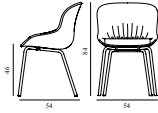

HYG COMFORT CHAIR FULL UPHOLSTERY STEEL

Design: Simon Legald, 2022
Duty Code: 9401710000
Made in: Denmark
Price Groups: 1) Oceanic, Aquarius
2) Synergy, Remix, Main Line Flax
3) Yoredale, Canvas
4) Steelcut Trio, City Velvet
5) Hallingdal, Fiord, Divina Melange, Divina MD, Divina
6) Zero, Vidar
7) Ultra Leather, Elle

Hyg Comfort Chair Full Upholstery White Steel

Colli: 1
Size & Weight: H: 84 x VV: 54 x D: 54 x SH: 46 cm - 7,5 kg
Packing: Brown Box - H: 86 x L: 57,5 x D: 56 cm
M3: 0,2769
Material: Shell: Polypropylene with molded soft PU foam and full upholstery. Legs: Powder Coated Steel, Upholstery: See price groups
Production time: 5 weeks

708661 Group 1	SEK	<i>Contract Price</i> 6.628,00
708662 Group 2	SEK	<i>Contract Price</i> 6.740,00
708663 Group 3	SEK	<i>Contract Price</i> 7.140,00
708664 Group 4	SEK	<i>Contract Price</i> 7.484,00
708665 Group 5	SEK	<i>Contract Price</i> 7.884,00
708666 Group 6	SEK	<i>Contract Price</i> 9.028,00
708667 Group 7	SEK	<i>Contract Price</i> 9.940,00