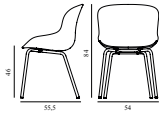

Hyg Chair Front Upholstery Sand & Sand Steel

Colli: 1
Size & Weight: H: 84 x W: 54 x D: 55,5 x SH: 46 cm - 6,7 kg
Packing: Brown Box - H: 86 x L: 57,5 x D: 56 cm - 9,1 kg
Material: Shell: Polypropylene and front upholstery. Legs: Powder Coated Steel, Upholstery: See price groups
Production time: 5 weeks

708601 Group 1	SEK	<i>Contract Price</i> 5.028,00
708602 Group 2	SEK	<i>Contract Price</i> 5.084,00
708603 Group 3	SEK	<i>Contract Price</i> 5.256,00
708604 Group 4	SEK	<i>Contract Price</i> 5.484,00
708605 Group 5	SEK	<i>Contract Price</i> 5.712,00
708606 Group 6	SEK	<i>Contract Price</i> 6.340,00
708607 Group 7	SEK	<i>Contract Price</i> 6.572,00

HYG CHAIR FULL UPHOLSTERY STEEL

Design: Simon Legald, 2019
Duty Code: 9401710000
Made in: Denmark
Price Groups: 1) Oceanic, Aquarius
2) Synergy, Remix, Main Line Flax
3) Yoredale, Canvas
4) Steelcut Trio, City Velvet
5) Hallingdal, Fiord, Divina Melange, Divina MD, Divina
6) Zero, Vidar
7) Ultra Leather, Elle