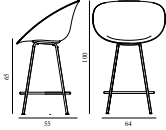

MAT BAR ARMCHAIR 65 CM STEEL

Design: Foersom & Hiort-Lorenzen, 2023
Duty Code: 94015900
Made in: Denmark

Construction: Mat Chair collection comprises a hemp shell crafted in a uniquely developed compression process and mounted to powder coated steel legs. The shell is crafted using a unique blend of 75% hemp fibers, while the remaining 25% constitute a specially developed, recyclable bico binder. The Seaweed variant comprises 69% hemp fibers, 6% eelgrass (seaweed) and 25% binder. If returned to Normann Copenhagen at the end of their life, both shell and base can be recycled.

Maintenance: Clean with a damp cloth.