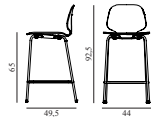

My Chair Barstool 65 cm Full Upholstery Chrome

Colli: 1
Size & Weight: H: 92,5 x W: 44 x D: 49,5 x SH: 65 cm - 7 kg
Packing: Brown Box - H: 97 x L: 55 x D: 50,5 cm - 9,8 kg
Material: Shell: Oak Veneer, PU Foam and Full Upholstery, Legs: Chrome, Upholstery: See price groups.
Production time: 6 weeks

710171 Group 1	SEK	<i>Contract Price</i> 6.340,00
710172 Group 2	SEK	<i>Contract Price</i> 6.400,00
710173 Group 3	SEK	<i>Contract Price</i> 6.740,00
710174 Group 4	SEK	<i>Contract Price</i> 6.972,00
710175 Group 5	SEK	<i>Contract Price</i> 7.256,00
710176 Group 6	SEK	<i>Contract Price</i> 8.172,00
710177 Group 7	SEK	<i>Contract Price</i> 8.512,00