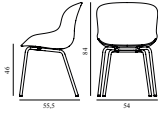

HYG CHAIR FRONT UPHOLSTERY STEEL

Design: Simon Legald, 2019
Duty Code: 9401710000
Made in: Denmark
Price Groups: 1) Oceanic, Aquarius
2) Synergy, Remix, Main Line Flax
3) Yoredale, Canvas
4) Steelcut Trio, City Velvet
5) Hallingdal, Fiord, Divina Melange, Divina MD, Divina
6) Zero, Vidar
7) Ultra Leather, Elle

Hyg Chair Front Upholstery White & White Steel

Colli: 1
Size & Weight: H: 84 x W: 54 x D: 55,5 x SH: 46 cm - 6,7 kg
Packing: Brown Box - H: 86 x L: 57,5 x D: 56 cm - 9,1 kg
Material: Shell: Polypropylene and front upholstery. Legs: Powder Coated Steel, Upholstery: See price groups
Production time: 5 weeks

708561 Group 1	SEK	<i>Contract Price</i> 5.028,00
708562 Group 2	SEK	<i>Contract Price</i> 5.084,00
708563 Group 3	SEK	<i>Contract Price</i> 5.256,00
708564 Group 4	SEK	<i>Contract Price</i> 5.484,00
708565 Group 5	SEK	<i>Contract Price</i> 5.712,00
708566 Group 6	SEK	<i>Contract Price</i> 6.340,00
708567 Group 7	SEK	<i>Contract Price</i> 6.572,00