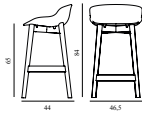

Hyg Barstool 65 cm Front Upholstery White & Black Oak

Colli: 1
Size & Weight: H: 84 x W: 46,5 x D: 44 x SH: 65 cm - 5,4 kg
Packing: Brown Box - H: 86 x L: 48,5 x D: 47 cm - 7,4 kg
M3: 0,196
Material: Shell: Polypropylene with PU foam and front upholstery. Legs: Painted and lacquered oak, Upholstery: See price groups.
Production time: 5 weeks

709311		<i>Contract Price</i>
Group 1	SEK	5.372,00

709312		<i>Contract Price</i>
Group 2	SEK	5.428,00

709313		<i>Contract Price</i>
Group 3	SEK	5.600,00

709314		<i>Contract Price</i>
Group 4	SEK	5.772,00

709315		<i>Contract Price</i>
Group 5	SEK	5.940,00

709316		<i>Contract Price</i>
Group 6	SEK	6.512,00

709317		<i>Contract Price</i>
Group 7	SEK	6.684,00