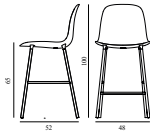

Form Bar Chair 65 cm Full Upholstery Red Steel

Colli: 1
Size & Weight: H: 100 x W: 48 x D: 52 x SH: 65 cm - 5,6 kg
Packing: Brown Box - H: 100 x L: 50 x D: 52,5 cm - 7,9 kg
Material: Shell: Polypropylene, PU Foam, Legs: Powder Coated Steel, Upholstery: See price groups.
Production time: 6 weeks

708221 Group 1	SEK	<i>Contract Price</i> 5.256,00
708222 Group 2	SEK	<i>Contract Price</i> 5.256,00
708223 Group 3	SEK	<i>Contract Price</i> 5.712,00
708224 Group 4	SEK	<i>Contract Price</i> 5.828,00
708225 Group 5	SEK	<i>Contract Price</i> 6.172,00
708226 Group 6	SEK	<i>Contract Price</i> 7.084,00
708227 Group 7	SEK	<i>Contract Price</i> 7.312,00