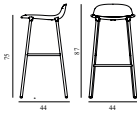

Form Barstool 75 cm Full Upholstery Red Steel

Colli: 1
Size & Weight: H: 87 x W: 44 x D: 44 x SH: 75 cm - 5 kg
Packing: Brown Box - H: 94,5 x L: 49,5 x D: 48,35 cm - 5 kg
Material: Shell: Polypropylene, PU Foam, Legs: Powder Coated Steel, Upholstery: See price groups.
Production time: 6 weeks

708141 Group 1	SEK	<i>Contract Price</i> 4.112,00
708142 Group 2	SEK	<i>Contract Price</i> 4.228,00
708143 Group 3	SEK	<i>Contract Price</i> 4.456,00
708144 Group 4	SEK	<i>Contract Price</i> 4.456,00
708145 Group 5	SEK	<i>Contract Price</i> 4.684,00
708146 Group 6	SEK	<i>Contract Price</i> 5.140,00
708147 Group 7	SEK	<i>Contract Price</i> 5.256,00