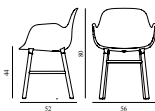

FORM ARMCHAIR WOOD

Design: Simon Legald, 2016
 Awards: German Design Award 2016, Germany - "Special Mention" & IF Product Design Award 2016, Germany
 Duty Code: 9401790000
 Made in: Denmark
 Construction: Form is delivered assembled. The plastic type is Polypropylene (PP). Armchair armrest height: 65,8 cm
 Maintenance: Clean with damp cloth.