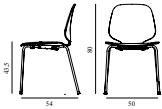

MY CHAIR CHROME & STEEL

Design: Nicholai Wiig Hansen, 2013
Awards: Interior Innovation Award – Winner 2014, Germany
Duty Code: 9401790000
Made in: Lithuania
Construction: My Chair consists of a shell made in molded walnut, oak or a painted ash veneer version. Comes with legs in chrome, powder coated steel or molded walnut, oak or painted ash veneer. The rubber pieces between the shell and the legs, as well as the plastic parts underneath the ends of the legs, are specially designed for Normann Copenhagen for My Chair. My Chair with chrome and steel legs are stackable - up to 6 pcs. The chair is delivered assembled. Load capacity: Max. 150 kg dynamic weight. Seat Depth: 42 cm.
Maintenance: Clean with damp cloth.

My Chair Chrome & Oak

Colli: 1
Size & Weight: H: 80 x W: 50 x D: 54 x SH: 43,5 cm - 6 kg
Packing: Brown Box - H: 100 x L: 54 x D: 67 cm (2 pcs)
Material: Shell: Lacquered Oak Veneer, Legs: Chrome
Production time: 4 weeks

Contract Price
SEK 3.428,00