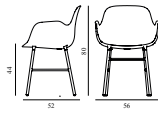

Form Armchair Full Upholstery Black Steel

Colli: 1
Size & Weight: H: 80 x W: 56 x D: 52 x SH: 44 cm - 8 kg
Packing: Brown Box - H: 90 x L: 55,5 x D: 56,5 cm - 11 kg
Material: Shell: Polypropylene, PU Foam, Legs: Powder Coated Steel, Upholstery: See price groups
Production time: 6 weeks

707761 Group 1	SEK	<i>Contract Price</i> 5.828,00
707762 Group 2	SEK	<i>Contract Price</i> 5.940,00
707763 Group 3	SEK	<i>Contract Price</i> 6.400,00
707764 Group 4	SEK	<i>Contract Price</i> 6.512,00
707765 Group 5	SEK	<i>Contract Price</i> 6.856,00
707766 Group 6	SEK	<i>Contract Price</i> 8.000,00
707767 Group 7	SEK	<i>Contract Price</i> 8.340,00