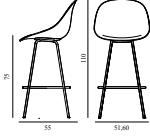

Design: Foersom & Hiort-Lorenzen, 2023

Duty Code: 94015900

Made in: Denmark

Price Groups: 1) Oceanic, Aquarius

2) Synergy, Remix, Main Line Flax

3) Yoredale, Canvas

4) Steelcut Trio, City Velvet

5) Hallingdal, Fiord, Divina Melange, Divina MD, Divina

6) Zero, Vidar

7) Ultra Leather, Elle

Mat Bar Chair 75 cm Full Upholstery Cream Steel

Colli: 1
Size & Weight: H: 110 x W: 51,6 x D: 55 x SH: 75 cm - 5,7 kg
Packing: Brown Box - H: 112 x L: 54,5 x D: 52 cm
Material: Shell: Hemp Fibers. Legs: Powder Coated Steel. Upholstery: See price groups
Production time: 8 weeks

713541 Group 1	SEK	<i>Contract Price</i> 6.400,00
713542 Group 2	SEK	<i>Contract Price</i> 6.512,00
713543 Group 3	SEK	<i>Contract Price</i> 6.972,00
713544 Group 4	SEK	<i>Contract Price</i> 7.028,00
713545 Group 5	SEK	<i>Contract Price</i> 7.372,00
713546 Group 6	SEK	<i>Contract Price</i> 8.340,00
713547 Group 7	SEK	<i>Contract Price</i> 8.684,00