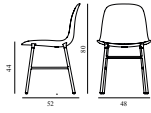

Form Chair Full Upholstery Brass

Size & Weight: H: 80 x W: 48 x D: 52 x SH: 44 cm - 6 kg
Packing: Brown Box - H: 89 x L: 56 x D: 56 cm (2 pcs) - 9 kg
Material: Shell: Polypropylene, PU Foam, Legs: Brass Plated Steel, Upholstery: See price groups
Production time: 6 weeks

707711 Group 1	SEK	<i>Contract Price</i> 5.140,00
707712 Group 2	SEK	<i>Contract Price</i> 5.256,00
707713 Group 3	SEK	<i>Contract Price</i> 5.712,00
707714 Group 4	SEK	<i>Contract Price</i> 5.828,00
707715 Group 5	SEK	<i>Contract Price</i> 6.056,00
707716 Group 6	SEK	<i>Contract Price</i> 6.972,00
707717 Group 7	SEK	<i>Contract Price</i> 7.312,00