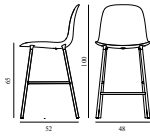

Form Bar Chair 65 cm Full Upholstery Green Steel

Colli: 1
Size & Weight: H: 100 x W: 48 x D: 52 x SH: 65 cm - 5,6 kg
Packing: Brown Box - H: 100 x L: 50 x D: 52,5 cm - 7,9 kg
Material: Shell: Polypropylene, PU Foam, Legs: Powder Coated Steel, Upholstery: See price groups.
Production time: 6 weeks

708231 Group 1	SEK	<i>Contract Price</i> 5.256,00
708232 Group 2	SEK	<i>Contract Price</i> 5.256,00
708233 Group 3	SEK	<i>Contract Price</i> 5.712,00
708234 Group 4	SEK	<i>Contract Price</i> 5.828,00
708235 Group 5	SEK	<i>Contract Price</i> 6.172,00
708236 Group 6	SEK	<i>Contract Price</i> 7.084,00
708237 Group 7	SEK	<i>Contract Price</i> 7.312,00