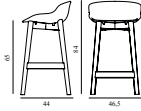

HYG BARSTOOL 65 CM FRONT UPHOLSTERY WOOD

Design: Simon Legald, 2019
Duty Code: 9401610000
Made in: Denmark
Price Groups: 1) Oceanic, Aquarius
2) Synergy, Remix, Main Line Flax
3) Yoredale, Canvas
4) Steelcut Trio, City Velvet
5) Hallingdal, Fiord, Divina Melange, Divina MD, Divina
6) Zero, Vidar
7) Ultra Leather, Elle

Hyg Barstool 65 cm Front Upholstery White & Oak

Colli: 1
Size & Weight: H: 84 x VV: 46,5 x D: 44 x SH: 65 cm - 5,4 kg
Packing: Brown Box - H: 86 x L: 48,5 x D: 47 cm - 7,4 kg
M3: 0,196
Material: Shell: Polypropylene with PU foam and front upholstery. Legs: Lacquered oak, Upholstery: See price groups.
Production time: 5 weeks

709251 Group 1	SEK	<i>Contract Price</i> 5.372,00
709252 Group 2	SEK	<i>Contract Price</i> 5.428,00
709253 Group 3	SEK	<i>Contract Price</i> 5.600,00
709254 Group 4	SEK	<i>Contract Price</i> 5.772,00
709255 Group 5	SEK	<i>Contract Price</i> 5.940,00
709256 Group 6	SEK	<i>Contract Price</i> 6.512,00
709257 Group 7	SEK	<i>Contract Price</i> 6.684,00