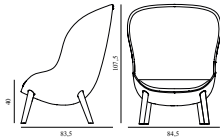

Hyg Lounge Chair High Black Oak

Colli: 1
Size & Weight: H: 107,5 x W: 84,5 x D: 83,5 x SH: 40 cm - 17 kg
Packing: Brown Box - H: 115 x L: 92 x D: 88 cm - 23,4 kg
Material: Shell: Hard Molded PU Foam w. Steel Reinforcement, Cushion: Soft Molded PU Foam, Legs: Painted and lacquered Oak, Upholstery: See price groups
Production time: 6 weeks

709161 Group 1	SEK	<i>Contract Price</i> 16.284,00
709162 Group 2	SEK	<i>Contract Price</i> 16.912,00
709163 Group 3	SEK	<i>Contract Price</i> 18.056,00
709164 Group 4	SEK	<i>Contract Price</i> 18.856,00
709165 Group 5	SEK	<i>Contract Price</i> 19.884,00
709166 Group 6	SEK	<i>Contract Price</i> 23.028,00
709167 Group 7	SEK	<i>Contract Price</i> 25.484,00