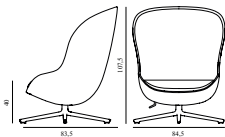

Hyg Lounge Chair High Swivel Black Alu Tilt

Size & Weight: H: 107,5 x W: 84,5 x D: 83,5 x SH: 40 cm - 22,5 kg
Packing: Brown Box - H: 115 x L: 92 x D: 88 cm - 28,9 kg
Material: Shell: Hard Molded PU Foam w. Steel Reinforcement, Cushion: Soft Molded PU Foam, Legs: Powder coated aluminum, Upholstery: See price groups
Production time: 6 weeks

709241 Group 1	SEK	<i>Contract Price</i> 20.912,00
709242 Group 2	SEK	<i>Contract Price</i> 21.084,00
709243 Group 3	SEK	<i>Contract Price</i> 22.228,00
709244 Group 4	SEK	<i>Contract Price</i> 23.028,00
709245 Group 5	SEK	<i>Contract Price</i> 24.112,00
709246 Group 6	SEK	<i>Contract Price</i> 27.200,00
709247 Group 7	SEK	<i>Contract Price</i> 29.712,00