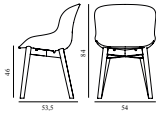

Hyg Chair Front Upholstery Black & Black Oak

Colli: 1
Size & Weight: H: 84 x W: 54 x D: 53,5 x SH: 46 cm - 7,6 kg
Packing: Brown Box - H: 86 x L: 57,5 x D: 56 cm - 9,1 kg
Material: Shell: Polypropylene with PU foam and front upholstery. Legs: Painted and lacquered oak, Upholstery: See price groups.
Production time: 5 weeks

708491 Group 1	SEK	<i>Contract Price</i> 5.600,00
708492 Group 2	SEK	<i>Contract Price</i> 5.712,00
708493 Group 3	SEK	<i>Contract Price</i> 5.940,00
708494 Group 4	SEK	<i>Contract Price</i> 6.112,00
708495 Group 5	SEK	<i>Contract Price</i> 6.340,00
708496 Group 6	SEK	<i>Contract Price</i> 6.972,00
708497 Group 7	SEK	<i>Contract Price</i> 7.200,00