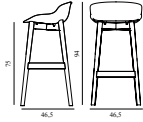

HYG BARSTOOL 75 CM FRONT UPHOLSTERY WOOD

Design: Simon Legald, 2019
Duty Code: 9401610000
Made in: Denmark
Price Groups: 1) Oceanic, Aquarius
2) Synergy, Remix, Main Line Flax
3) Yoredale, Canvas
4) Steelcut Trio, City Velvet
5) Hallingdal, Fiord, Divina Melange, Divina MD, Divina
6) Zero, Vidar
7) Ultra Leather, Elle

Hyg Barstool 75 cm Front Upholstery White & Oak

Coll: 1
Size & Weight: H: 94 x W: 46,5 x D: 46,5 x SH: 75 cm - 5,9 kg
Packing: Brown Box - H: 96 x L: 49,5 x D: 48,5 cm - 7,9 kg
Material: Shell: Polypropylene with PU foam and front upholstery. Legs: Lacquered oak, Upholstery: See price groups.
Production time: 5 weeks

709471		<i>Contract Price</i>
Group 1	SEK	5.372,00

709472		<i>Contract Price</i>
Group 2	SEK	5.428,00

709473		<i>Contract Price</i>
Group 3	SEK	5.600,00

709474		<i>Contract Price</i>
Group 4	SEK	5.772,00

709475		<i>Contract Price</i>
Group 5	SEK	5.940,00

709476		<i>Contract Price</i>
Group 6	SEK	6.512,00

709477		<i>Contract Price</i>
Group 7	SEK	6.684,00