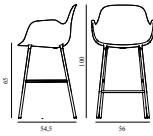

Form Bar Armchair 65 cm Full Upholstery Red Steel

Colli: 1
Size & Weight: H: 100 x W: 56 x D: 54,5 x SH: 65 cm - 6,4 kg
Packing: Brown Box - H: 100 x L: 52,5 x D: 58 cm - 8,7 kg
Material: Shell: Polypropylene, PU Foam, Legs: Powder Coated Steel, Upholstery: See price groups.
Production time: 6 weeks

708281 Group 1	SEK	<i>Contract Price</i> 6.284,00
708282 Group 2	SEK	<i>Contract Price</i> 6.400,00
708283 Group 3	SEK	<i>Contract Price</i> 6.856,00
708284 Group 4	SEK	<i>Contract Price</i> 7.084,00
708285 Group 5	SEK	<i>Contract Price</i> 7.428,00
708286 Group 6	SEK	<i>Contract Price</i> 8.456,00
708287 Group 7	SEK	<i>Contract Price</i> 8.800,00