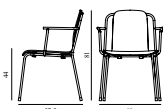

STUDIO CHAIR FULL UPHOLSTERY

Design: Simon Legald, 2018
Duty Code: 9401710000
Made in: Denmark
Price Groups: 1) Oceanic, Aquarius
2) Synergy, Remix, Main Line Flax
3) Yoredale, Canvas
4) Steelcut Trio, City Velvet
5) Hallingdal, Fiord, Divina Melange, Divina MD, Divina
6) Zero, Vidar
7) Ultra Leather, Elle

Studio Chair Full Upholstery Black Steel		
Colli:	1	
Size & Weight:	H: 81 x W: 60 x D: 57,5 x SH: 44 cm - 6 kg	
Packing:	Brown Box - H: 92 x L: 65 x D: 60 cm - 8,6 kg	
M3:	0,3588	
Material:	Shell: Full Upholstery, Legs: Powder Coated Steel, Upholstery: See price groups.	
Production time:	5 weeks	
711271 Group 1	SEK	<i>Contract Price</i> 5.256,00
711272 Group 2	SEK	<i>Contract Price</i> 5.372,00
711273 Group 3	SEK	<i>Contract Price</i> 5.828,00
711274 Group 4	SEK	<i>Contract Price</i> 6.056,00
711275 Group 5	SEK	<i>Contract Price</i> 6.284,00
711276 Group 6	SEK	<i>Contract Price</i> 7.312,00
711277 Group 7	SEK	<i>Contract Price</i> 7.656,00

STUDIO ARMCHAIR

Design: Simon Legald, 2018
Duty Code: 9401790000
Made in: Lithuania
Construction: Studio is made in molded oak veneer. Comes with a clear lacquer or in a painted version. Legs are made of powder coated steel tubes. Stackable.
Maintenance: Clean with damp cloth.

Studio Armchair Black Steel			
Colli:	1		
Size & Weight:	H: 81 x W: 60 x D: 57,5 x SH: 44 cm - 6,8 kg		
Packing:	Brown Box - H: 92 x L: 65 x D: 65 cm - 9,6 kg		
M3:	0,3887		
Material:	Shell: Lacquered Oak Veneer or Painted and Lacquered Ash Veneer, Legs: Powder Coated Steel		
Production time:	2 weeks		
	SEK	<i>Contract Price</i> 3.428,00	
601786 Oak	601787 Light Grey	601788 Brown	601789 Green
601790 Black