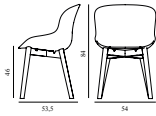

Hyg Chair Front Upholstery Olive & Black Oak

Colli: 1
Size & Weight: H: 84 x W: 54 x D: 53,5 x SH: 46 cm - 7,6 kg
Packing: Brown Box - H: 86 x L: 57,5 x D: 56 cm - 9,1 kg
Material: Shell: Polypropylene with PU foam and front upholstery. Legs: Painted and lacquered oak, Upholstery: See price groups.
Production time: 5 weeks

708501 Group 1	SEK	<i>Contract Price</i> 5.600,00
708502 Group 2	SEK	<i>Contract Price</i> 5.712,00
708503 Group 3	SEK	<i>Contract Price</i> 5.940,00
708504 Group 4	SEK	<i>Contract Price</i> 6.112,00
708505 Group 5	SEK	<i>Contract Price</i> 6.340,00
708506 Group 6	SEK	<i>Contract Price</i> 6.972,00
708507 Group 7	SEK	<i>Contract Price</i> 7.200,00