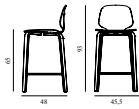

My Chair Barstool 65 cm Black

Colli: 1
Size & Weight: H: 93 x W: 45,5 x D: 48 x SH: 65 cm - 6,2 kg
Packing: Brown Box - H: 97 x L: 55 x D: 50,5 cm - 9 kg
Material: Shell and Legs: Painted and Lacquered Ash Veneer
Production time: 4 weeks

Contract Price
SEK 4.628,00

MY CHAIR BARSTOOL 65 CM CHROME & STEEL

Design: Nicholai Wiig Hansen, 2013
Duty Code: 9401790000
Made in: Lithuania
Construction: My Chair Barstool 65 cm consists of a shell made in molded walnut, oak or in a painted ash veneer version. Comes with legs in chrome legs in chrome, powder coated steel, molded walnut, oak or painted ash veneer. The rubber pieces between the shell and the legs, as well as the plastic parts underneath the ends of the legs, are specially designed for Normann Copenhagen for My Chair. My Chair Barstool with chrome and steel legs are stackable - up to 6 pcs. The chair is delivered assembled. Load capacity: Max. 150 kg dynamic weight. Seat Depth: 42 cm.
Maintenance: Clean with damp cloth.

My Chair Barstool 65 cm Chrome & Oak

Colli: 1
Size & Weight: H: 92,5 x W: 44 x D: 49,5 x SH: 65 cm - 6 kg
Packing: Brown Box - H: 97 x L: 55 x D: 50,5 cm
Material: Shell: Lacquered Oak Veneer, Legs: Chrome
Production time: 4 weeks

Contract Price
SEK 4.628,00

My Chair Barstool 65 cm Chrome & Walnut

Colli: 1
Size & Weight: H: 92,5 x W: 44 x D: 49,5 x SH: 65 cm - 6 kg
Packing: Brown Box - H: 97 x L: 55 x D: 50,5 cm
Material: Shell: Lacquered Walnut Veneer, Legs: Chrome
Production time: 4 weeks

Contract Price
SEK 4.912,00

My Chair Barstool 65 cm Chrome & Black

Colli: 1
Size & Weight: H: 92,5 x W: 44 x D: 49,5 x SH: 65 cm - 6 kg
Packing: Brown Box - H: 97 x L: 55 x D: 50,5 cm
Material: Shell: Painted and Lacquered Ash Veneer, Legs: Chrome
Production time: 4 weeks

Contract Price
SEK 4.628,00