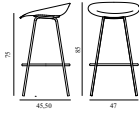

MAT BARSTOOL 75 CM FULL UPHOLSTERY STEEL

Design: Foersom & Hiort-Lorenzen, 2023

Duty Code: 94015900

Made in: Denmark

Price Groups: 1) Oceanic, Aquarius

2) Synergy, Remix, Main Line Flax

3) Yoredale, Canvas

4) Steelcut Trio, City Velvet

5) Hallingdal, Fiord, Divina Melange, Divina MD, Divina

6) Zero, Vidar

7) Ultra Leather, Elle

Mat Barstool 75 cm Full Upholstery Cream Steel

Colli: 1
Size & Weight: H: 85 x W: 47 x D: 45,5 x SH: 75 cm - 5,5 kg
Packing: Brown Box - H: 88 x L: 55,5 x D: 52 cm
Material: Shell: Hemp Fibers. Legs: Powder Coated Steel. Upholstery: See price groups
Production time: 8 weeks

713501 Group 1	SEK	<i>Contract Price</i> 5.484,00
713502 Group 2	SEK	<i>Contract Price</i> 5.540,00
713503 Group 3	SEK	<i>Contract Price</i> 5.828,00
713504 Group 4	SEK	<i>Contract Price</i> 5.884,00
713505 Group 5	SEK	<i>Contract Price</i> 6.112,00
713506 Group 6	SEK	<i>Contract Price</i> 6.740,00
713507 Group 7	SEK	<i>Contract Price</i> 6.972,00