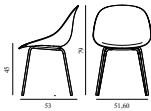

Mat Chair Front Upholstery Seaweed Cream Steel

Colli: 1
Size & Weight: H: 79 x W: 51,6 x D: 53 x SH: 45 cm - 4,6 kg
Packing: Brown Box - H: 81 x L: 65 x D: 56 cm
Material: Shell: Hemp Fibers, Eelgrass. Legs: Powder Coated Steel. Upholstery: See price groups
Production time: 8 weeks

713031 Group 1	SEK	<i>Contract Price</i> 4.912,00
713032 Group 2	SEK	<i>Contract Price</i> 4.972,00
713033 Group 3	SEK	<i>Contract Price</i> 5.312,00
713034 Group 4	SEK	<i>Contract Price</i> 5.372,00
713035 Group 5	SEK	<i>Contract Price</i> 5.600,00
713036 Group 6	SEK	<i>Contract Price</i> 6.228,00
713037 Group 7	SEK	<i>Contract Price</i> 6.456,00