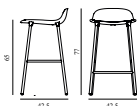

Form Barstool 65 cm Full Upholstery Grey Steel		
Colli:	1	
Size & Weight:	H: 77 x W: 42,5 x D: 42,5 x SH: 65 cm - 4,5 kg	
Packing:	Brown Box - H: 92,5 x L: 48,5 x D: 49 cm - 7 kg	
Material:	Shell: Polypropylene, PU Foam, Legs: Powder Coated Steel, Upholstery: See price groups.	
Production time:	6 weeks	
708011 Group 1	SEK	<i>Contract Price</i> 4.112,00
708012 Group 2	SEK	<i>Contract Price</i> 4.228,00
708013 Group 3	SEK	<i>Contract Price</i> 4.456,00
708014 Group 4	SEK	<i>Contract Price</i> 4.456,00
708015 Group 5	SEK	<i>Contract Price</i> 4.684,00
708016 Group 6	SEK	<i>Contract Price</i> 5.140,00
708017 Group 7	SEK	<i>Contract Price</i> 5.256,00