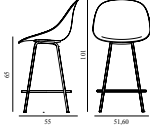

Design: Foersom & Hiort-Lorenzen, 2023

Duty Code: 94015900

Made in: Denmark

Price Groups: 1) Oceanic, Aquarius

2) Synergy, Remix, Main Line Flax

3) Yoredale, Canvas

4) Steelcut Trio, City Velvet

5) Hallingdal, Fiord, Divina Melange, Divina MD, Divina

6) Zero, Vidar

7) Ultra Leather, Elle

Mat Bar Chair 65 cm Full Upholstery Cream Steel

Colli: 1
Size & Weight: H: 101 x W: 64 x D: 55 x SH: 65 cm - 5,3 kg
Packing: Brown Box - H: 112 x L: 54,5 x D: 52 cm
Material: Shell: Hemp Fibers. Legs: Powder Coated Steel. Upholstery: See price groups
Production time: 8 weeks

713521 Group 1	SEK	<i>Contract Price</i> 6.400,00
713522 Group 2	SEK	<i>Contract Price</i> 6.512,00
713523 Group 3	SEK	<i>Contract Price</i> 6.972,00
713524 Group 4	SEK	<i>Contract Price</i> 7.028,00
713525 Group 5	SEK	<i>Contract Price</i> 7.372,00
713526 Group 6	SEK	<i>Contract Price</i> 8.340,00
713527 Group 7	SEK	<i>Contract Price</i> 8.684,00