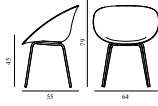

MAT ARMCHAIR FRONT UPHOLSTERY STEEL

Design: Foersom & Hiort-Lorenzen, 2023

Duty Code: 94015900

Made in: Denmark

1. Price Groups: 1) Oceanic, Aquarius
   2) Synergy, Remix, Main Line Flax
   3) Yoredale, Canvas
   4) Steelcut Trio, City Velvet
   5) Hallingdal, Fiord, Divina Melange, Divina MD, Divina
   6) Zero, Vidar
   7) Ultra Leather, Elle

Mat Armchair Front Upholstery Hemp Cream Steel

Colli: 1
Size & Weight: H: 79 x W: 64 x D: 55 x SH: 45 cm - 4,5 kg
Packing: Brown Box - H: 81 x L: 65 x D: 56 cm
Material: Shell: Hemp Fibers. Legs: Powder Coated Steel. Upholstery: See price groups
Production time: 8 weeks

713081 Group 1	SEK	<i>Contract Price</i> 5.428,00
713082 Group 2	SEK	<i>Contract Price</i> 5.484,00
713083 Group 3	SEK	<i>Contract Price</i> 5.828,00
713084 Group 4	SEK	<i>Contract Price</i> 5.940,00
713085 Group 5	SEK	<i>Contract Price</i> 6.172,00
713086 Group 6	SEK	<i>Contract Price</i> 6.912,00
713087 Group 7	SEK	<i>Contract Price</i> 7.140,00