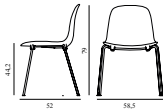

Form Chair Stacking Black Steel

Colli: 1
Size & Weight: H: 79 x W: 58,5 x D: 52 x SH: 44,2 cm - 4,8 kg
Packing: Brown Box - H: 90,5 x L: 59,4 x D: 56 cm (2 pcs) - 11,6 kg
M3: 0,301
Material: Shell: Polypropylene, Legs: Powder Coated Steel.
Color: White, Grey, Black, Green, Blue, Red
Production time: 2 weeks

607780 White	SEK	<i>Contract Price</i> 2.172,00	607781 Grey	SEK	<i>Contract Price</i> 2.172,00
607782 Black	SEK	<i>Contract Price</i> 2.172,00	607783 Blue	SEK	<i>Contract Price</i> 2.172,00
607784 Green	SEK	<i>Contract Price</i> 2.172,00	607785 Red	SEK	<i>Contract Price</i> 2.172,00