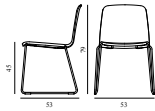

Just Chair Full Upholstery Black Steel			
Colli:	1		
Size & Weight:	H: 79 x W: 53 x D: 53 x SH: 45 cm - 7,2 kg		
Packing:	Brown Box - H: 104,5 x L: 67,5 x D: 57 cm - 18 kg		
Material:	Shell: Ash Veneer, PU Foam, Legs: Powder Coated Steel, Upholstery: See price groups.		
Production time:	6 weeks		
709751 Group 1	SEK	<i>Contract Price</i>	6.740,00
709752 Group 2	SEK	<i>Contract Price</i>	6.856,00
709753 Group 3	SEK	<i>Contract Price</i>	7.256,00
709754 Group 4	SEK	<i>Contract Price</i>	7.372,00
709755 Group 5	SEK	<i>Contract Price</i>	7.656,00
709756 Group 6	SEK	<i>Contract Price</i>	8.512,00
709757 Group 7	SEK	<i>Contract Price</i>	8.800,00