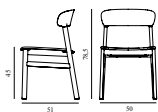

Herit Chair Upholstery Black Oak					
Colli: 1		Size & Weight: H: 78,5 x W: 50 x D: 51 x SH: 45 cm - 6,2 kg			
Packing: Brown Box - H: 96 x L: 70 x D: 53 cm (2 pcs) - 15,2 kg		Material: Backrest: Polypropylene, Seat: Camira/Synergy or Sørensen/Spectrum Leather; Legs: Painted and Lacquered Oak.			
Production time: 2 weeks					
	1401057 Synergy Black	Contract Price SEK 5.372,00		1401058 Spectrum Leather Black	Contract Price SEK 7.140,00

HERIT ARMCHAIR

Design: Simon Legald, 2018
Duty Code: 9401690000
Made in: Denmark
Construction: The polypropylene (PP) parts are molded and injected with a core of foam. This innovative, patented technique enables large variations in thickness without the polypropylene subsiding. Legs are made of solid wood. Herit comes assembled.
Maintenance: Clean with damp cloth.