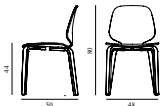

My Chair Full Upholstery Walnut

Colli: 1
Size & Weight: H: 80 x W: 48 x D: 50 x SH: 44 cm - 6,3 kg
Packing: Brown Box - H: 100 x L: 54 x D: 67 cm - 15,6 kg
Material: Shell: Oak Veneer, PU Foam and Full Upholstery, Legs: Lacquered Walnut Veneer, Upholstery: See price groups.
Production time: 6 weeks

709951 Group 1	SEK	<i>Contract Price</i> 6.740,00
709952 Group 2	SEK	<i>Contract Price</i> 6.972,00
709953 Group 3	SEK	<i>Contract Price</i> 7.200,00
709954 Group 4	SEK	<i>Contract Price</i> 7.600,00
709955 Group 5	SEK	<i>Contract Price</i> 7.940,00
709956 Group 6	SEK	<i>Contract Price</i> 8.972,00
709957 Group 7	SEK	<i>Contract Price</i> 9.312,00