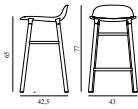

Form Barstool 65 cm Full Upholstery Walnut		
Colli:	1	
Size & Weight:	H: 77 x W: 43 x D: 42,5 x SH: 65 cm - 4 kg	
Packing:	Brown Box - H: 92,5 x L: 48,5 x D: 49 cm - 7 kg	
Material:	Shell: Polypropylene, PU Foam, Legs: Walnut, Upholstery: See price groups.	
Production time:	6 weeks	
707981 Group 1	SEK	<i>Contract Price</i> 7.084,00
707982 Group 2	SEK	<i>Contract Price</i> 7.084,00
707983 Group 3	SEK	<i>Contract Price</i> 7.312,00
707984 Group 4	SEK	<i>Contract Price</i> 7.428,00
707985 Group 5	SEK	<i>Contract Price</i> 7.540,00
707986 Group 6	SEK	<i>Contract Price</i> 8.112,00
707987 Group 7	SEK	<i>Contract Price</i> 8.228,00

FORM BARSTOOL 65 CM STEEL

Design: Simon Legald, 2014
Awards: German Design Award 2016, Germany - "Special Mention" & IF Product Design Award 2016, Germany
Duty Code: 9401790000
Made in: Denmark
Construction: The shell is made of high-quality polypropylene (PP) and has been molded using one single injection, ensuring an extremely strong construction with the finest surface possible. The molded connectors match the legs in color, creating a seamless transition from legs to shell. Form is delivered assembled.
Maintenance: Clean with damp cloth.