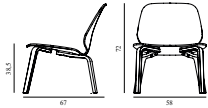

My Chair Lounge Front Upholstery Oak

Colli: 1
Size & Weight: H: 72 x W: 58 x D: 67 x SH: 38,5 cm - 8,9 kg
Packing: Brown Box - H: 76,5 x L: 67 x D: 62,5 cm - 11,9 kg
Material: Shell: Lacquered Oak Veneer, PU Foam and Front Upholstery, Legs: Lacquered Oak Veneer; Upholstery: See price groups.
Production time: 6 weeks

709991 Group 1	SEK	Contract Price 6.684,00
709992 Group 2	SEK	Contract Price 6.856,00
709993 Group 3	SEK	Contract Price 7.084,00
709994 Group 4	SEK	Contract Price 7.256,00
709995 Group 5	SEK	Contract Price 7.428,00
709996 Group 6	SEK	Contract Price 8.056,00
709997 Group 7	SEK	Contract Price 8.284,00