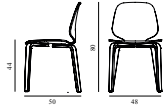

My Chair Front Upholstery Oak

Colli: 1
Size & Weight: H: 80 x VV: 48 x D: 50 x SH: 44 cm - 6,6 kg
Packing: Brown Box - H: 100 x L: 54 x D: 67 cm - 9,6 kg
Material: Shell: Lacquered Oak Veneer, PU Foam and Front Upholstery, Legs: Lacquered Oak Veneer; Upholstery: See price groups.
Production time: 6 weeks

709851 Group 1	SEK	Contract Price 4.684,00
709852 Group 2	SEK	Contract Price 4.800,00
709853 Group 3	SEK	Contract Price 5.028,00
709854 Group 4	SEK	Contract Price 5.200,00
709855 Group 5	SEK	Contract Price 5.372,00
709856 Group 6	SEK	Contract Price 6.000,00
709857 Group 7	SEK	Contract Price 6.172,00