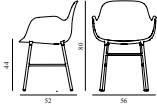

FORM ARMCHAIR FULL UPHOLSTERY STEEL

Design: Simon Legald, 2014
Awards: German Design Award 2016, Germany - "Special Mention" & IF Product Design Award 2016, Germany
Duty Code: 9401710000
Made in: Poland
Price Groups: 1) Oceanic, Aquarius
2) Synergy, Remix, Main Line Flax
3) Yoredale, Canvas
4) Steelcut Trio, City Velvet
5) Hallingdal, Fiord, Divina Melange, Divina MD, Divina
6) Zero, Vidar
7) Ultra Leather, Elle

Form Armchair Full Upholstery Chrome

Coll: 1
Size & Weight: H: 80 x VV: 56 x D: 52 x SH: 44 cm - 8 kg
Packing: Brown Box - H: 90 x L: 55,5 x D: 56,5 cm - 11 kg
Material: Shell: Polypropylene, PU Foam, Legs: Chrome, Upholstery: See price groups
Production time: 6 weeks

707821 Group 1	SEK	<i>Contract Price</i> 6.056,00
707822 Group 2	SEK	<i>Contract Price</i> 6.172,00
707823 Group 3	SEK	<i>Contract Price</i> 6.628,00
707824 Group 4	SEK	<i>Contract Price</i> 6.856,00
707825 Group 5	SEK	<i>Contract Price</i> 7.200,00
707826 Group 6	SEK	<i>Contract Price</i> 8.228,00
707827 Group 7	SEK	<i>Contract Price</i> 8.572,00