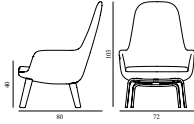

ERA LOUNGE CHAIR HIGH WOOD

Design: Simon Legald, 2014
Awards: Red Dot Award 2016, Germany & German Design Award
2015 - "Special Mention", Germany
Duty Code: 94037000
Made in: Poland
Price Groups: 1) Oceanic, Aquarius
2) Synergy, Remix, Main Line Flax
3) Yoredale, Canvas
4) Steelcut Trio, City Velvet
5) Hallingdal, Fiord, Divina Melange, Divina MD, Divina
6) Zero, Vidar
7) Ultra Leather, Elle

Era Lounge Chair High Oak

Colli: 1
Size & Weight: H: 103 x W: 72 x D: 80 x SH: 40 cm - 15,6 kg
Packing: Brown Box - H: 106,4 x L: 84,4 x D: 75,4 cm - 22,6 kg
Material: Shell: Hard Molded PU Foam w. Steel Reinforcement, Cushion: Soft Molded PU Foam, Legs: Oak, Upholstery: See price groups.
Production time: 6 weeks

707091 Group 1	SEK	<i>Contract Price</i> 13.828,00
707092 Group 2	SEK	<i>Contract Price</i> 14.172,00
707093 Group 3	SEK	<i>Contract Price</i> 15.312,00
707094 Group 4	SEK	<i>Contract Price</i> 16.172,00
707095 Group 5	SEK	<i>Contract Price</i> 16.572,00
707096 Group 6	SEK	<i>Contract Price</i> 19.200,00
707097 Group 7	SEK	<i>Contract Price</i> 20.112,00