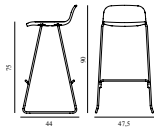

Just Barstool 75 cm w. Back Chrome

Colli: 1
Size & Weight: H: 90 x W: 47,5 x D: 44 x SH: 75 cm - 7 kg
Packing: Brown Box - H: 116,4 x L: 52,7 x D: 50,7 cm - 24 kg
Material: Lacquered Oak Veneer; Legs: Chrome/ steel
Production time: 2 weeks

Contract Price
SEK 2.800,00