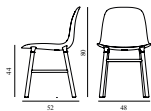

Form Chair Black Oak

Colli: 1
Size & Weight: H: 80 x W: 48 x D: 52 x SH: 44 cm - 4 kg
Packing: Brown Box - H: 97,3 x L: 51 x D: 60 cm (2 pcs) - 11 kg
Material: Shell: Polypropylene, Legs: Painted and Lacquered Oak.
Production time: 2 weeks

Contract Price
SEK 2.456,00

	603200 White		603201 Grey		603202 Black		603203 Blue
	603204 Green		603205 Red