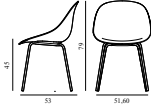

MAT CHAIR FRONT UPHOLSTERY STEEL

Design: Foersom & Hiort-Lorenzen, 2023

Duty Code: 94015900

Made in: Denmark

Price Groups: 1) Oceanic, Aquarius

2) Synergy, Remix, Main Line Flax

3) Yoredale, Canvas

4) Steelcut Trio, City Velvet

5) Hallingdal, Fiord, Divina Melange, Divina MD, Divina

6) Zero, Vidar

7) Ultra Leather, Elle

Mat Chair Front Upholstery Hemp Cream Steel

Colli: 1
Size & Weight: H: 79 x W: 51,6 x D: 53 x SH: 45 cm - 4,6 kg
Packing: Brown Box - H: 81 x L: 65 x D: 56 cm
Material: Shell: Hemp Fibers. Legs: Powder Coated Steel. Upholstery: See price groups
Production time: 8 weeks

713021 Group 1	SEK	<i>Contract Price</i> 4.912,00
713022 Group 2	SEK	<i>Contract Price</i> 4.972,00
713023 Group 3	SEK	<i>Contract Price</i> 5.312,00
713024 Group 4	SEK	<i>Contract Price</i> 5.372,00
713025 Group 5	SEK	<i>Contract Price</i> 5.600,00
713026 Group 6	SEK	<i>Contract Price</i> 6.228,00
713027 Group 7	SEK	<i>Contract Price</i> 6.456,00