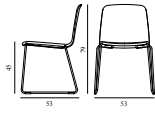

602065
 Black Ash

Contract Price
 SEK 2.340,00

602066
 Ash

Contract Price
 SEK 2.340,00

602559
 Oak

Contract Price
 SEK 2.340,00

Just Chair Chrome			
Colli:	1		
Size & Weight:	H: 79 x W: 53 x D: 53 x SH: 45 cm - 6,3 kg		
Packing:	Brown Box - H: 94,4 x L: 67,7 x D: 57,7 cm - 30 kg		
Material:	Lacquered Ash Veneer, Lacquered Oak Veneer or Painted and Lacquered Ash Veneer, Legs: Powder Coated Steel.		
Production time:	2 weeks		
	602069 Ash	SEK	<i>Contract Price</i> 2.340,00
	602070 Oak	SEK	<i>Contract Price</i> 2.340,00
	602560 Black Ash	SEK	<i>Contract Price</i> 2.340,00