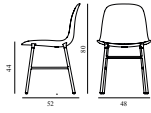

Form Chair Full Upholstery White Steel

Colli: 1
Size & Weight: H: 80 x W: 48 x D: 52 x SH: 44 cm - 6 kg
Packing: Brown Box - H: 89 x L: 56 x D: 56 cm (2 pcs) - 9 kg
Material: Shell: Polypropylene, PU Foam, Legs: Powder Coated Steel, Upholstery: See price groups
Production time: 6 weeks

707651 Group 1	SEK	<i>Contract Price</i> 4.572,00
707652 Group 2	SEK	<i>Contract Price</i> 4.572,00
707653 Group 3	SEK	<i>Contract Price</i> 5.028,00
707654 Group 4	SEK	<i>Contract Price</i> 5.140,00
707655 Group 5	SEK	<i>Contract Price</i> 5.484,00
707656 Group 6	SEK	<i>Contract Price</i> 6.400,00
707657 Group 7	SEK	<i>Contract Price</i> 6.628,00