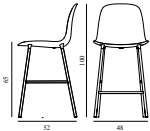

Form Bar Chair 65 cm Full Upholstery White Steel

Coll: 1
Size & Weight: H: 100 x W: 48 x D: 52 x SH: 65 cm - 5,6 kg
Packing: Brown Box - H: 100 x L: 50 x D: 52,5 cm - 7,9 kg
Material: Shell: Polypropylene, PU Foam, Legs: Powder Coated Steel, Upholstery: See price groups.
Production time: 6 weeks

708191 Group 1	SEK	<i>Contract Price</i> 5.256,00
708192 Group 2	SEK	<i>Contract Price</i> 5.256,00
708193 Group 3	SEK	<i>Contract Price</i> 5.712,00
708194 Group 4	SEK	<i>Contract Price</i> 5.828,00
708195 Group 5	SEK	<i>Contract Price</i> 6.172,00
708196 Group 6	SEK	<i>Contract Price</i> 7.084,00
708197 Group 7	SEK	<i>Contract Price</i> 7.312,00