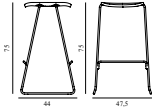

JUST BARSTOOL 75 CM FULL UPHOLSTERY STEEL

Design: Iskos-Berlin, 2014
Duty Code: 9401710000
Made in: Poland
Price Groups: 1) Oceanic, Aquarius
2) Synergy, Remix, Main Line Flax
3) Yoredale, Canvas
4) Steelcut Trio, City Velvet
5) Hallingdal, Fiord, Divina Melange, Divina MD, Divina
6) Zero, Vidar
7) Ultra Leather, Elle

Just Barstool 75 cm Full Upholstery Black Steel		
Colli:	1	
Size & Weight:	H: 75 x VV: 47,5 x D: 44 x SH: 75 cm - 6,9 kg	
Packing:	Brown Box - H: 1000 x L: 500 x D: 500 cm	
Material:	Shell: Lacquered Oak Veneer, Legs: Powder Coated Steel, Upholstery: See price groups.	
Production time:	6 weeks	
709811 Group 1	SEK	<i>Contract Price</i> 6.172,00
709812 Group 2	SEK	<i>Contract Price</i> 6.284,00
709813 Group 3	SEK	<i>Contract Price</i> 6.340,00
709814 Group 4	SEK	<i>Contract Price</i> 6.512,00
709815 Group 5	SEK	<i>Contract Price</i> 6.684,00
709816 Group 6	SEK	<i>Contract Price</i> 7.084,00
709817 Group 7	SEK	<i>Contract Price</i> 7.312,00