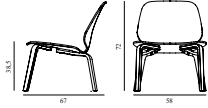

MY CHAIR LOUNGE FULL UPHOLSTERY

Design: Nicholai Wiig Hansen, 2013
Duty Code: 9401610000
Made in: Lithuania
Price Groups: 1) Oceanic, Aquarius
2) Synergy, Remix, Main Line Flax
3) Yoredale, Canvas
4) Steelcut Trio, City Velvet
5) Hallingdal, Fiord, Divina Melange, Divina MD, Divina
6) Zero, Vidar
7) Ultra Leather, Elle

My Chair Lounge Full Upholstery Oak

Colli: 1
Size & Weight: H: 72 x W: 58 x D: 67 x SH: 38,5 cm - 9,8 kg
Packing: Brown Box - H: 76,5 x L: 67 x D: 62,5 cm - 12,8 kg
Material: Shell: Oak Veneer, PU Foam and Full Upholstery, Legs: Lacquered Oak Veneer, Upholstery: See price groups.
Production time: 6 weeks

710021 Group 1	SEK	<i>Contract Price</i> 7.540,00
710022 Group 2	SEK	<i>Contract Price</i> 7.772,00
710023 Group 3	SEK	<i>Contract Price</i> 8.228,00
710024 Group 4	SEK	<i>Contract Price</i> 8.572,00
710025 Group 5	SEK	<i>Contract Price</i> 8.972,00
710026 Group 6	SEK	<i>Contract Price</i> 10.228,00
710027 Group 7	SEK	<i>Contract Price</i> 10.684,00