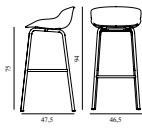

Hyg Barstool 75 cm Front Upholstery Olive & Olive Steel

Colli: 1
Size & Weight: H: 94 x W: 46,5 x D: 47,5 x SH: 75 cm - 6,2 kg
Packing: Brown Box - H: 96 x L: 49,5 x D: 48,5 cm - 8,2 kg
M3: 0,2305
Material: Shell: Polypropylene with PU foam and front upholstery. Legs: Powder coated steel, Upholstery: See price groups.
Production time: 5 weeks

709621		<i>Contract Price</i>
Group 1	SEK	4.684,00

709622		<i>Contract Price</i>
Group 2	SEK	4.740,00

709623		<i>Contract Price</i>
Group 3	SEK	4.912,00

709624		<i>Contract Price</i>
Group 4	SEK	5.028,00

709625		<i>Contract Price</i>
Group 5	SEK	5.256,00

709626		<i>Contract Price</i>
Group 6	SEK	5.828,00

709627		<i>Contract Price</i>
Group 7	SEK	6.000,00