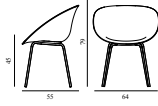

Mat Armchair Front Upholstery Hemp Black Steel

Coll: I
Size & Weight: H: 79 x W: 64 x D: 55 x SH: 45 cm - 4,5 kg
Packing: Brown Box - H: 81 x L: 65 x D: 56 cm
Material: Shell: Hemp Fibers. Legs: Powder Coated Steel. Upholstery: See price groups
Production time: 8 weeks

713101 Group 1	SEK	<i>Contract Price</i> 5.428,00
713102 Group 2	SEK	<i>Contract Price</i> 5.484,00
713103 Group 3	SEK	<i>Contract Price</i> 5.828,00
713104 Group 4	SEK	<i>Contract Price</i> 5.940,00
713105 Group 5	SEK	<i>Contract Price</i> 6.172,00
713106 Group 6	SEK	<i>Contract Price</i> 6.912,00
713107 Group 7	SEK	<i>Contract Price</i> 7.140,00