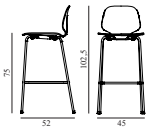

My Chair Barstool 75 cm Front Upholstery Black Steel & Walnut

Colli: 1
Size & Weight: H: 102,5 x W: 45 x D: 52 x SH: 75 cm - 7,2 kg
Packing: Brown Box - H: 108 x L: 55 x D: 50,5 cm
M3: 0,3
Material: Shell: Lacquered Walnut Veneer, PU Foam and Front Upholstery, Legs: Powder Coated Steel, Upholstery: See price groups.
Production time: 6 weeks

710261 Group 1	SEK	<i>Contract Price</i> 5.540,00
710262 Group 2	SEK	<i>Contract Price</i> 5.712,00
710263 Group 3	SEK	<i>Contract Price</i> 5.884,00
710264 Group 4	SEK	<i>Contract Price</i> 6.000,00
710265 Group 5	SEK	<i>Contract Price</i> 6.172,00
710266 Group 6	SEK	<i>Contract Price</i> 6.684,00
710267 Group 7	SEK	<i>Contract Price</i> 6.856,00