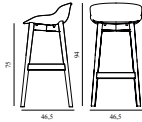

Hyg Barstool 75 cm Front Upholstery Sand & Black Oak

Colli: 1
Size & Weight: H: 94 x W: 46,5 x D: 46,5 x SH: 75 cm - 5,9 kg
Packing: Brown Box - H: 96 x L: 49,5 x D: 48,5 cm - 7,9 kg
M3: 0,2305
Material: Shell: Polypropylene with PU foam and front upholstery. Legs: Painted and lacquered oak, Upholstery: See price groups.
Production time: 5 weeks

709571 Group 1	SEK	<i>Contract Price</i> 5.372,00
709572 Group 2	SEK	<i>Contract Price</i> 5.428,00
709573 Group 3	SEK	<i>Contract Price</i> 5.600,00
709574 Group 4	SEK	<i>Contract Price</i> 5.772,00
709575 Group 5	SEK	<i>Contract Price</i> 5.940,00
709576 Group 6	SEK	<i>Contract Price</i> 6.512,00
709577 Group 7	SEK	<i>Contract Price</i> 6.684,00