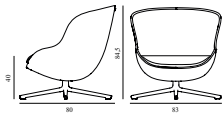

Hyg Lounge Chair Low Swivel Black Alu

Size & Weight: H: 84,5 x W: 83 x D: 80 x SH: 40 cm - 18,8 kg
Material: Shell: Hard Molded PU Foam w. Steel Reinforcement, Cushion: Soft Molded PU Foam, Legs: Powder coated aluminum, Upholstery: See price groups
Production time: 6 weeks

709181 Group 1	SEK	<i>Contract Price</i> 15.372,00
709182 Group 2	SEK	<i>Contract Price</i> 15.884,00
709183 Group 3	SEK	<i>Contract Price</i> 16.972,00
709184 Group 4	SEK	<i>Contract Price</i> 17.772,00
709185 Group 5	SEK	<i>Contract Price</i> 18.740,00
709186 Group 6	SEK	<i>Contract Price</i> 21.600,00
709187 Group 7	SEK	<i>Contract Price</i> 23.312,00