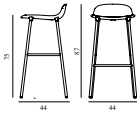

Form Barstool 75 cm Full Upholstery Grey Steel		
Colli:	1	
Size & Weight:	H: 87 x W: 44 x D: 44 x SH: 75 cm - 5 kg	
Packing:	Brown Box - H: 94,5 x L: 49,5 x D: 48,35 cm - 5 kg	
Material:	Shell: Polypropylene, PU Foam, Legs: Powder Coated Steel, Upholstery: See price groups.	
Production time:	6 weeks	
708121 Group 1	SEK	<i>Contract Price</i> 4.112,00
708122 Group 2	SEK	<i>Contract Price</i> 4.228,00
708123 Group 3	SEK	<i>Contract Price</i> 4.456,00
708124 Group 4	SEK	<i>Contract Price</i> 4.456,00
708125 Group 5	SEK	<i>Contract Price</i> 4.684,00
708126 Group 6	SEK	<i>Contract Price</i> 5.140,00
708127 Group 7	SEK	<i>Contract Price</i> 5.256,00