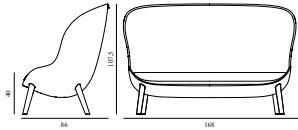

Hyg Sofa Oak

Colli: 1
Size & Weight: H: 107,5 x W: 168 x D: 86 x SH: 40 cm - 36 kg
Packing: Brown Box - H: 110 x L: 172 x D: 93 cm - 42,2 kg
Material: Shell: Hard Molded PU Foam w. Steel Reinforcement, Cushion: Soft Molded PU Foam, Legs: Oak, Upholstery: See price groups
Production time: 6 weeks

709691 Group 1	SEK	<i>Contract Price</i> 27.712,00
709692 Group 2	SEK	<i>Contract Price</i> 28.972,00
709693 Group 3	SEK	<i>Contract Price</i> 31.312,00
709694 Group 4	SEK	<i>Contract Price</i> 32.972,00
709695 Group 5	SEK	<i>Contract Price</i> 35.140,00
709696 Group 6	SEK	<i>Contract Price</i> 41.372,00
709697 Group 7	SEK	<i>Contract Price</i> 45.540,00