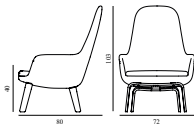

Era Lounge Chair High Black Oak

Colli: 1
Size & Weight: H: 103 x W: 72 x D: 80 x SH: 40 cm - 15,6 kg
Packing: Brown Box - H: 106,4 x L: 84,4 x D: 75,4 cm - 22,6 kg
Material: Shell: Hard Molded PU Foam w. Steel Reinforcement, Cushion: Soft Molded PU Foam, Legs: Painted and Lacquered Oak Veneer, Upholstery: See price groups.
Production time: 6 weeks

707111 Group 1	SEK	<i>Contract Price</i> 13.828,00
707112 Group 2	SEK	<i>Contract Price</i> 14.172,00
707113 Group 3	SEK	<i>Contract Price</i> 15.312,00
707114 Group 4	SEK	<i>Contract Price</i> 16.172,00
707115 Group 5	SEK	<i>Contract Price</i> 16.572,00
707116 Group 6	SEK	<i>Contract Price</i> 19.200,00
707117 Group 7	SEK	<i>Contract Price</i> 20.112,00