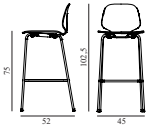

My Chair Barstool 75 cm Black Steel & Black

Colli:	1
Size & Weight:	H: 102,5 x W: 45 x D: 52 x SH: 75 cm - 6,4 kg
Packing:	Brown Box - H: 108 x L: 55 x D: 50,5 cm
Material:	Shell: Painted and Lacquered Ash Veneer, Legs: Powder Coated Steel
Production time:	4 weeks