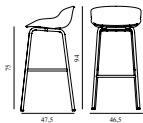

Hyg Barstool 75 cm Front Upholstery White & White Steel

Coll: 1
Size & Weight: H: 94 x W: 46,5 x D: 47,5 x SH: 75 cm - 6,2 kg
Packing: Brown Box - H: 96 x L: 49,5 x D: 48,5 cm - 8,2 kg
M3: 0,2305
Material: Shell: Polypropylene with PU foam and front upholstery. Legs: Powder coated steel, Upholstery: See price groups.
Production time: 5 weeks

709591 Group 1	SEK	Contract Price 4.684,00
709592 Group 2	SEK	Contract Price 4.740,00
709593 Group 3	SEK	Contract Price 4.912,00
709594 Group 4	SEK	Contract Price 5.028,00
709595 Group 5	SEK	Contract Price 5.256,00
709596 Group 6	SEK	Contract Price 5.828,00
709597 Group 7	SEK	Contract Price 6.000,00