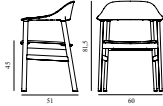

Herit Armchair Black Oak

Colli: 1
Size & Weight: H: 81,5 x W: 60 x D: 51 x SH: 45 cm - 7 kg
Packing: Brown Box - H: 88 x L: 60 x D: 54 cm - 9,3 kg
Material: Shell: Polypropylene, Legs: Painted and Lacquered Oak.
Production time: 2 weeks

SEK Contract Price
4.912,00

1401059 Black

HERIT ARMCHAIR UPHOLSTERY

Design: Simon Legald, 2018
Duty Code: 9401610000
Made in: Denmark
Construction: The polypropylene (PP) parts are molded and injected with a core of foam. This innovative, patented technique enables large variations in thickness without the polypropylene subsiding. Legs are made of solid wood. Herit comes assembled.
Maintenance: Textile: Clean with textile or upholstery cleaner. Leather: Clean with a damp cloth. Use warm water with soap flakes. Frequent vacuuming with a soft fitting is recommended for both textile and leather to preserve color and appearance.