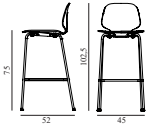

My Chair Barstool 75 cm Front Upholstery Black Steel & Black

Colli: 1
Size & Weight: H: 102,5 x W: 45 x D: 52 x SH: 75 cm - 7,2 kg
Packing: Brown Box - H: 108 x L: 55 x D: 50,5 cm
Material: Shell: Painted and Lacquered Ash Veneer, PU Foam and Front Upholstery, Legs: Powder Coated Steel, Upholstery: See price groups.
Production time: 6 weeks

710271 Group 1	SEK	<i>Contract Price</i> 5.140,00
710272 Group 2	SEK	<i>Contract Price</i> 5.256,00
710273 Group 3	SEK	<i>Contract Price</i> 5.372,00
710274 Group 4	SEK	<i>Contract Price</i> 5.600,00
710275 Group 5	SEK	<i>Contract Price</i> 5.772,00
710276 Group 6	SEK	<i>Contract Price</i> 6.228,00
710277 Group 7	SEK	<i>Contract Price</i> 6.400,00