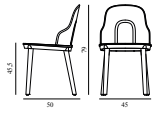

Contract Price 3.084,00				
SEK	304064 Black	304065 White	304066 Grey	304067 Warm Grey
304068 Park Green				

Allez Chair Upholstery Ultra Leather PP

Colli: 1
Size & Weight: H: 79 x W: 45 x D: 50 x SH: 45,5 cm - 3,8 kg
Packing: Flat-packed: Brown Box - H: 50 x L: 44 x D: 15 cm - 3,6 kg - 0,033 m3 / Mounted: Brown Box - H: 64 x L: 47 x D: 91 cm (2 pcs)- 9,3 kg - 0,2737 m3
Material: Main body in polypropylene (PP). Seat available in polyamide (PA), molded wicker polypropylene (PP) or indoor or outdoor upholstery. Legs available in polypropylene (PP) or lacquered oak.
Color: Black, White, Grey, Warm grey (not available in Park green)
Production time: 2 weeks

Contract Price
3.256,00

SEK				
304069 Black	304070 White	304071 Grey	304072 Warm Grey	

ALLEZ CHAIR OAK

Design: Simon Legald, 2021
Duty Code: 9401690000
Made in: Denmark

Construction: The Allez chair is a knock-down component-based chair consisting of seven main components of a frame, a seat, a backrest and four legs. The chair is suitable for indoor or outdoor use and all parts are replaceable. The Allez chair is gas-injection molded using pure polypropylene (PP) and weighs only 3.6 kg. The seat is available in polyamide (PA) with a subtle cut-out, molded wicker in PP or with upholstery for indoor or outdoor. The legs are available in PP or lacquered oak. The Allez chair is delivered flat-packed or can be ordered assembled. Assembly manual included. The Allez chair meets European standards Level 2 (EN 16139:2013 and EN 1022:2005).

Maintenance: Clean with a damp cloth.