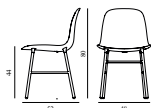

Form Chair Chrome			
Colli:	1		
Size & Weight:	H: 80 x W: 48 x D: 52 x SH: 44 cm - 5 kg		
Packing:	Brown Box - H: 97,3 x L: 51 x D: 60 cm (2 pcs) - 12,5 kg		
Material:	Shell: Polypropylene, Legs: Chrome.		
Production time:	2 weeks		
			SEK <i>Contract Price</i> 2.340,00
603168 White	603169 Grey	603170 Black	603171 Blue
603172 Green	603173 Red