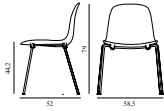

FORM CHAIR STACKING FULL UPHOLSTERY STEEL

Design: Simon Legald, 2022
Duty Code: 9401710000
Made in: Poland
Price Groups: 1) Oceanic, Aquarius
2) Synergy, Remix, Main Line Flax
3) Yoredale, Canvas
4) Steelcut Trio, City Velvet
5) Hallingdal, Fiord, Divina Melange, Divina MD, Divina
6) Zero, Vidar
7) Ultra Leather, Elle

Form Chair Stacking Full Upholstery Black Steel

Collis: 1
Size & Weight: H: 79 x VV: 58,5 x D: 52 x SH: 44,2 cm - 4,8 kg
Packing: Brown Box - H: 90,5 x L: 59,4 x D: 56 cm (2 pcs) - 11,6 kg
Material: Shell: Polypropylene, PU Foam, Legs: Powder Coated Steel, Upholstery: See price groups
Production time: 6 weeks

Code	Group	Contract Price
707721	Group 1	SEK 4.800,00
707722	Group 2	SEK 4.800,00
707723	Group 3	SEK 5.256,00
707724	Group 4	SEK 5.372,00
707725	Group 5	SEK 5.712,00
707726	Group 6	SEK 6.628,00
707727	Group 7	SEK 6.972,00

FORM ARMCHAIR WOOD

Design: Simon Legald, 2016
Awards: German Design Award 2016, Germany - "Special Mention" & IF Product Design Award 2016, Germany
Duty Code: 9401790000
Made in: Denmark
Construction: Form is delivered assembled. The plastic type is Polypropylene (PP). Armchair armrest height: 65,8 cm
Maintenance: Clean with damp cloth.