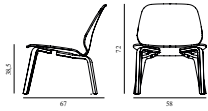

My Chair Lounge Full Upholstery Black

Colli: 1
Size & Weight: H: 72 x W: 58 x D: 67 x SH: 38,5 cm - 9 kg
Packing: Brown Box - H: 76,5 x L: 67 x D: 62,5 cm - 12 kg
Material: Shell: Oak Veneer, PU Foam and Full Upholstery, Legs: Painted and Lacquered Ash Veneer, Upholstery: See price groups.
Production time: 6 weeks

710041 Group 1	SEK	<i>Contract Price</i> 7.656,00
710042 Group 2	SEK	<i>Contract Price</i> 7.772,00
710043 Group 3	SEK	<i>Contract Price</i> 8.056,00
710044 Group 4	SEK	<i>Contract Price</i> 8.572,00
710045 Group 5	SEK	<i>Contract Price</i> 8.972,00
710046 Group 6	SEK	<i>Contract Price</i> 10.228,00
710047 Group 7	SEK	<i>Contract Price</i> 10.684,00

MY CHAIR BARSTOOL 65 CM WOOD

Design: Nicholai Wiig Hansen, 2013
Duty Code: 9401690000
Made in: Lithuania

Construction: My Chair Barstool 65 cm consists of a shell made in molded walnut, oak or in a painted ash veneer version. Comes with legs in chrome legs in chrome, powder coated steel, molded walnut, oak or painted ash veneer. The rubber pieces between the shell and the legs, as well as the plastic parts underneath the ends of the legs, are specially designed for Normann Copenhagen for My Chair. My Chair Barstool with chrome and steel legs are stackable - up to 6 pcs. The chair is delivered assembled. Load capacity: Max. 150 kg dynamic weight. Seat Depth: 42 cm.

Maintenance: Clean with damp cloth.

My Chair Barstool 65 cm Oak

Colli: 1
Size & Weight: H: 93 x W: 45,5 x D: 48 x SH: 65 cm - 6,2 kg
Packing: Brown Box - H: 97 x L: 55 x D: 50,5 cm - 9 kg
Material: Shell and Legs: Lacquered Oak Veneer
Production time: 4 weeks

SEK *Contract Price*
4.228,00

My Chair Barstool 65 cm Walnut

Colli: 1
Size & Weight: H: 93 x W: 45,5 x D: 48 x SH: 65 cm - 6,2 kg
Packing: Brown Box - H: 97 x L: 55 x D: 50,5 cm - 9 kg
Material: Shell and Legs: Lacquered Walnut Veneer
Production time: 4 weeks

SEK *Contract Price*
4.740,00