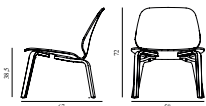

My Chair Lounge Walnut

Coll: 1
Size & Weight: H: 72 x W: 58 x D: 67 x SH: 38,5 cm - 7,9 kg
Packing: Brown Box - H: 76,5 x L: 67 x D: 62,5 cm - 11,1 kg
Material: Shell and Legs: Lacquered Walnut Veneer
Production time: 4 weeks

SEK *Contract Price*
3.884,00