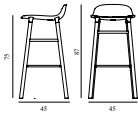

Form Barstool 75 cm Full Upholstery Walnut

Colli: 1
Size & Weight: H: 87 x W: 45 x D: 45 x SH: 75 cm - 4,1 kg
Packing: Brown Box - H: 94,5 x L: 49,5 x D: 48,5 cm - 5,3 kg
Material: Shell: Polypropylene, PU Foam, Legs: Walnut, Upholstery: See price groups.
Production time: 6 weeks

708091 Group 1	SEK	<i>Contract Price</i> 7.084,00
708092 Group 2	SEK	<i>Contract Price</i> 7.084,00
708093 Group 3	SEK	<i>Contract Price</i> 7.312,00
708094 Group 4	SEK	<i>Contract Price</i> 7.428,00
708095 Group 5	SEK	<i>Contract Price</i> 7.540,00
708096 Group 6	SEK	<i>Contract Price</i> 8.112,00
708097 Group 7	SEK	<i>Contract Price</i> 8.228,00