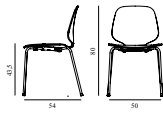

My Chair Front Upholstery Chrome & Black		
Colli:	1	
Size & Weight:	H: 80 x W: 50 x D: 54 x SH: 43,5 cm - 6,1 kg	
Packing:	Brown Box - H: 100 x L: 54 x D: 67 cm	
Material:	Shell: Painted and Lacquered Ash Veneer, PU Foam and Front Upholstery, Legs: Chrome, Upholstery: See price groups.	
Production time:	6 weeks	
709901 Group 1	SEK	<i>Contract Price</i> 5.140,00
709902 Group 2	SEK	<i>Contract Price</i> 5.200,00
709903 Group 3	SEK	<i>Contract Price</i> 5.372,00
709904 Group 4	SEK	<i>Contract Price</i> 5.600,00
709905 Group 5	SEK	<i>Contract Price</i> 5.772,00
709906 Group 6	SEK	<i>Contract Price</i> 6.400,00
709907 Group 7	SEK	<i>Contract Price</i> 6.572,00