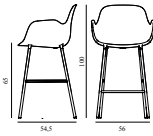

Form Bar Armchair 65 cm Full Upholstery Grey Steel

Colli: 1
Size & Weight: H: 100 x W: 56 x D: 54,5 x SH: 65 cm - 6,4 kg
Packing: Brown Box - H: 100 x L: 52,5 x D: 58 cm - 8,7 kg
Material: Shell: Polypropylene, PU Foam, Legs: Powder Coated Steel, Upholstery: See price groups.
Production time: 6 weeks

708261 Group 1	SEK	<i>Contract Price</i> 6.284,00
708262 Group 2	SEK	<i>Contract Price</i> 6.400,00
708263 Group 3	SEK	<i>Contract Price</i> 6.856,00
708264 Group 4	SEK	<i>Contract Price</i> 7.084,00
708265 Group 5	SEK	<i>Contract Price</i> 7.428,00
708266 Group 6	SEK	<i>Contract Price</i> 8.456,00
708267 Group 7	SEK	<i>Contract Price</i> 8.800,00