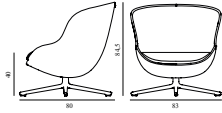

HYG LOUNGE CHAIR LOW SWIVEL

Design: Simon Legald, 2018
Duty Code: 9401710000
Made in: Lithuania
Price Groups: 1) Oceanic, Aquarius
2) Synergy, Remix, Main Line Flax
3) Yoredale, Canvas
4) Steelcut Trio, City Velvet
5) Hallingdal, Fiord, Divina Melange, Divina MD, Divina
6) Zero, Vidar
7) Ultra Leather, Elle

Hyg Lounge Chair Low Swivel Alu

Colli: 1
Size & Weight: H: 84,5 x W: 83 x D: 80 x SH: 40 cm - 18,8 kg
Packing: Brown Box - H: 93 x L: 92 x D: 88 cm - 26 kg
Material: Shell: Hard Molded PU Foam w. Steel Reinforcement, Cushion: Soft Molded PU Foam, Legs: Aluminum, Upholstery: See price groups
Production time: 6 weeks

709171 Group 1	SEK	<i>Contract Price</i> 15.372,00
709172 Group 2	SEK	<i>Contract Price</i> 15.884,00
709173 Group 3	SEK	<i>Contract Price</i> 16.972,00
709174 Group 4	SEK	<i>Contract Price</i> 17.772,00
709175 Group 5	SEK	<i>Contract Price</i> 18.740,00
709176 Group 6	SEK	<i>Contract Price</i> 21.600,00
709177 Group 7	SEK	<i>Contract Price</i> 23.312,00