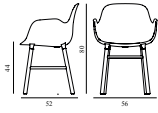

Form Armchair Oak

Colli:

1

Size & Weight:

H: 80 x W: 56 x D: 52 x SH: 44 cm - 5,3 kg

Packing:

Brown Box - H: 81,5 x L: 54 x D: 54 cm - 6,5 kg

Material:

Shell: Polypropylene, Legs: Oak.

Production time:

2 weeks