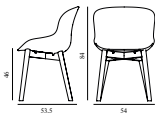

HYG CHAIR WOOD

Design: Simon Legald, 2021
Duty Code: 9401690000
Made in: Denmark

Construction: A shell of high-strength polypropylene is mounted with four screws and cups to a wooden base. The Hyg chair wood is available with front or full upholstery following the shell color. The Hyg chair wood is delivered fully assembled.

Maintenance: Polypropylene shell: Clean with a damp cloth. Textile: Clean with textile or upholstery cleaner. Leather: Clean with a damp cloth. Use warm water with soap flakes. Frequent vacuuming with a soft fitting is recommended for both textile and leather to preserve color and appearance.

Hyg Chair Oak

Colli: 1
Size & Weight: H: 84 x VV: 54 x D: 53,5 x SH: 46 cm - 7,4 kg
Packing: Brown Box - H: 86 x L: 57,5 x D: 56 cm - 8,9 kg
M3: 0,2769
Material: Shell: Polypropylene. Legs: Lacquered oak.
Production time: 2 weeks

Contract Price
SEK 3.484,00

	604462 White		604463 Grey		604464 Black		604465 Olive
	604466 Sand