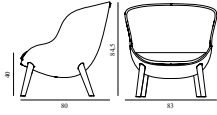

HYG LOUNGE CHAIR LOW

Design: Simon Legald, 2018
Duty Code: 9401610000
Made in: Lithuania
Price Groups: 1) Oceanic, Aquarius
2) Synergy, Remix, Main Line Flax
3) Yoredale, Canvas
4) Steelcut Trio, City Velvet
5) Hallingdal, Fiord, Divina Melange, Divina MD, Divina
6) Zero, Vidar
7) Ultra Leather, Elle

Hyg Lounge Chair Low Oak

Colli: 1
Size & Weight: H: 84.5 x W: 83 x D: 80 x SH: 40 cm - 15 kg
Packing: Brown Box - H: 93 x L: 92 x D: 88 cm - 22.2 kg
Material: Shell: Hard Molded PU Foam w. Steel Reinforcement, Cushion: Soft Molded PU Foam, Legs: Oak, Upholstery: See price groups
Production time: 6 weeks

709131 Group 1	SEK	<i>Contract Price</i> 15.428,00
709132 Group 2	SEK	<i>Contract Price</i> 15.940,00
709133 Group 3	SEK	<i>Contract Price</i> 17.028,00
709134 Group 4	SEK	<i>Contract Price</i> 17.772,00
709135 Group 5	SEK	<i>Contract Price</i> 18.740,00
709136 Group 6	SEK	<i>Contract Price</i> 21.656,00
709137 Group 7	SEK	<i>Contract Price</i> 22.740,00