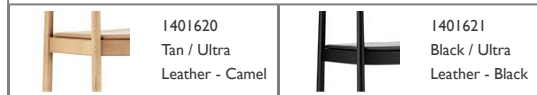

Timb Armchair Upholstery

Colli: 1
Size & Weight: H: 82 x L: 56 x D: 51,5 x SH: 46 x AH: 68 cm - 8,2 kg
Packing: Brown Box - H: 85 x L: 63 x D: 62 cm - 10,6 kg
M3: 0,332
Material: Frame: Painted and lacquered ash. Seat and back: Painted and lacquered ash veneer. Upholstery: PU foam and Ultra leather.
Contract Price
SEK 4.856,00

TIMB LOUNGE ARMCHAIR

Design: Simon Legald, 2020
Duty Code: 9401690000
Made in: Portugal
Construction: The Timb lounge armchair comprises a frame of solid painted and lacquered ash and a wide, comfortable seat and backrest made from painted and lacquered ash veneer. The lounge armchair has a dowel joint construction with no need for screws. Timb is delivered assembled.
Maintenance: Frame: Clean with damp cloth.