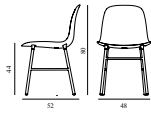

Form Chair Full Upholstery Red Steel

Colli: 1
Size & Weight: H: 80 x W: 48 x D: 52 x SH: 44 cm - 6 kg
Packing: Brown Box - H: 89 x L: 56 x D: 56 cm (2 pcs) - 9 kg
Material: Shell: Polypropylene, PU Foam, Legs: Powder Coated Steel, Upholstery: See price groups
Production time: 6 weeks

707681 Group 1	SEK	<i>Contract Price</i> 4.572,00
707682 Group 2	SEK	<i>Contract Price</i> 4.572,00
707683 Group 3	SEK	<i>Contract Price</i> 5.028,00
707684 Group 4	SEK	<i>Contract Price</i> 5.140,00
707685 Group 5	SEK	<i>Contract Price</i> 5.484,00
707686 Group 6	SEK	<i>Contract Price</i> 6.400,00
707687 Group 7	SEK	<i>Contract Price</i> 6.628,00