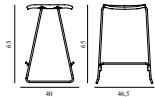

Just Barstool 65 cm Chrome		
Colli:	1	
Size & Weight:	H: 65 x W: 46,5 x D: 40 x SH: 65 cm - 6,3 kg	
Packing:	Brown Box - H: 101,4 x L: 50,7 x D: 50,7 cm - 27,8 kg	
Material:	Lacquered Oak Veneer, Legs: Chrome/steel	
Production time:	2 weeks	
	SEK	<i>Contract Price</i> 2.800,00
602556 Black Ash	602670 Oak