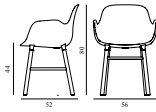

Contract Price 2.912,00			
SEK							
	602762 White		602763 Grey		602764 Black		602765 Blue
	602766 Green		602767 Red				

Form Armchair Walnut

Colli: 1
Size & Weight: H: 80 x W: 56 x D: 52 x SH: 44 cm - 5,3 kg
Packing: Brown Box - H: 81,5 x L: 54 x D: 54 cm - 6,5 kg
Material: Shell: Polypropylene, Legs: Walnut.
Production time: 2 weeks

				Contract Price 3.256,00			
SEK							
	602768 White		602769 Grey		602770 Black		602771 Blue
	602772 Green		602773 Red				

FORM ARMCHAIR FULL UPHOLSTERY WOOD

Design: Simon Legald, 2016
Awards: German Design Award 2016, Germany - "Special Mention" & IF Product Design Award 2016, Germany
Duty Code: 9401610000
Made in: Poland
Price Groups: 1) Oceanic, Aquarius
2) Synergy, Remix, Main Line Flax
3) Yoredale, Canvas
4) Steelcut Trio, City Velvet
5) Hallingdal, Fiord, Divina Melange, Divina MD, Divina
6) Zero, Vidar
7) Ultra Leather, Elle