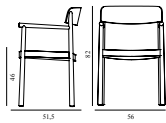

Contract Price
3.884,00
SEK

TIMB ARMCHAIR UPHOLSTERY

Design: Simon Legald, 2020
Duty Code: 9401610000
Made in: Portugal
Construction: The Timb chair comprises a frame of solid painted and lacquered ash and a wide, comfortable seat and backrest made from painted and lacquered ash veneer. The chair has a dowel joint construction with no need for screws. Timb is delivered assembled.
Maintenance: Frame: Clean with damp cloth. Leather: Clean with a damp cloth. Use warm water with soap flakes.

Timb Armchair Upholstery

Colli: 1
Size & Weight: H: 82 x L: 56 x D: 51,5 x SH: 46 x AH: 68 cm - 8,2 kg
Packing: Brown Box - H: 85 x L: 63 x D: 62 cm - 10,6 kg
M3: 0,332
Material: Frame: Painted and lacquered ash. Seat and back: Painted and lacquered ash veneer. Upholstery: PU foam and Ultra leather.
Contract Price
SEK 4.856,00

TIMB LOUNGE ARMCHAIR

Design: Simon Legald, 2020
Duty Code: 9401690000
Made in: Portugal
Construction: The Timb lounge armchair comprises a frame of solid painted and lacquered ash and a wide, comfortable seat and backrest made from painted and lacquered ash veneer. The lounge armchair has a dowel joint construction with no need for screws. Timb is delivered assembled.
Maintenance: Frame: Clean with damp cloth.

Timb Lounge Armchair

Colli: 1
Size & Weight: H: 75,5 x W: 67 x D: 62 x SH: 42 x AH: 58 cm - 7,2 kg
Packing: Brown Box - H: 68 x L: 79 x D: 65 cm - 9,8 kg
Material: Frame: Painted and lacquered ash. Seat and backrest: Painted and lacquered ash veneer.
Contract Price
SEK 4.456,00