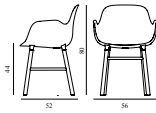

Form Armchair Full Upholstery Walnut

Colli: 1
Size & Weight: H: 80 x W: 56 x D: 52 x SH: 44 cm - 5,5 kg
Packing: Brown Box - H: 90 x L: 55,5 x D: 56,5 cm - 10 kg
Material: Shell: Polypropylene, PU Foam, Legs: Walnut, Upholstery: See price groups
Production time: 6 weeks

707751 Group 1	SEK	<i>Contract Price</i> 7.312,00
707752 Group 2	SEK	<i>Contract Price</i> 7.428,00
707753 Group 3	SEK	<i>Contract Price</i> 8.000,00
707754 Group 4	SEK	<i>Contract Price</i> 8.112,00
707755 Group 5	SEK	<i>Contract Price</i> 8.456,00
707756 Group 6	SEK	<i>Contract Price</i> 9.484,00
707757 Group 7	SEK	<i>Contract Price</i> 9.940,00