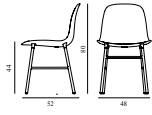

Form Chair Brass

Colli:

1

Size & Weight:

H: 80 x W: 48 x D: 52 x SH: 44 cm - 5 kg

Packing:

Brown Box - H: 97,3 x L: 51 x D: 60 cm (2 pcs) - 12,5 kg

Material:

Shell: Polypropylene, Legs: Brass Plated Steel.

Production time:

2 weeks