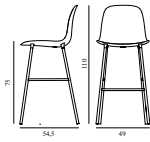

Form Bar Chair 75 cm Full Upholstery Green Steel

Colli: 1
Size & Weight: H: 110 x W: 49 x D: 54,5 x SH: 75 cm - 5,9 kg
Packing: Brown Box - H: 110 x L: 51 x D: 56,5 cm - 8,2 kg
Material: Shell: Polypropylene, PU Foam, Legs: Powder Coated Steel, Upholstery: See price groups.
Production time: 6 weeks

708351 Group 1	SEK	<i>Contract Price</i> 5.256,00
708352 Group 2	SEK	<i>Contract Price</i> 5.256,00
708353 Group 3	SEK	<i>Contract Price</i> 5.712,00
708354 Group 4	SEK	<i>Contract Price</i> 5.828,00
708355 Group 5	SEK	<i>Contract Price</i> 6.172,00
708356 Group 6	SEK	<i>Contract Price</i> 7.084,00
708357 Group 7	SEK	<i>Contract Price</i> 7.312,00

FORM BAR ARMCHAIR 75 CM STEEL

Design: Simon Legald, 2014
Awards: German Design Award 2016, Germany - "Special Mention" & IF Product Design Award 2016, Germany
Duty Code: 9401790000
Made in: Denmark
Construction: The shell is made of high-quality polypropylene (PP) and has been molded using one single injection, ensuring an extremely strong construction with the finest surface possible. Form is delivered assembled.
Maintenance: Clean with damp cloth.