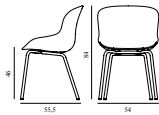

Hyg Chair Full Upholstery White Steel

Colli: 1
Size & Weight: H: 84 x W: 54 x D: 55,5 x SH: 46 cm - 7,5 kg
Packing: Brown Box - H: 86 x L: 57,5 x D: 56 cm - 9,9 kg
Material: Shell: Polypropylene with PU foam and full upholstery. Legs: Powder Coated Steel, Upholstery: See price groups
Production time: 5 weeks

708611 Group 1	SEK	<i>Contract Price</i> 6.056,00
708612 Group 2	SEK	<i>Contract Price</i> 6.172,00
708613 Group 3	SEK	<i>Contract Price</i> 6.340,00
708614 Group 4	SEK	<i>Contract Price</i> 6.856,00
708615 Group 5	SEK	<i>Contract Price</i> 7.200,00
708616 Group 6	SEK	<i>Contract Price</i> 8.340,00
708617 Group 7	SEK	<i>Contract Price</i> 9.312,00