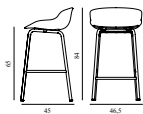

Hyg Barstool 65 cm Front Upholstery White & White Steel

Colli: 1
Size & Weight: H: 84 x VV: 46,5 x D: 45 x SH: 65 cm - 6 kg
Packing: Brown Box - H: 86 x L: 48,5 x D: 47 cm - 8 kg
Material: Shell: Polypropylene with PU foam and front upholstery. Legs: Powder coated steel, Upholstery: See price groups.
Production time: 5 weeks

709371 Group 1	SEK	Contract Price 4.684,00
709372 Group 2	SEK	Contract Price 4.740,00
709373 Group 3	SEK	Contract Price 4.912,00
709374 Group 4	SEK	Contract Price 5.028,00
709375 Group 5	SEK	Contract Price 5.256,00
709376 Group 6	SEK	Contract Price 5.828,00
709377 Group 7	SEK	Contract Price 6.000,00