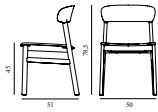

<i>Contract Price</i> 4.340,00			
SEK			
	1401005 White		1401006 Grey
	1401007 Black		1401008 Sand
	1401009 Dusty Green		

Herit Chair Black Oak

Colli: 1
Size & Weight: H: 78,5 x W: 50 x D: 51 x SH: 45 cm - 6,2 kg
Packing: Brown Box - H: 96 x L: 70 x D: 53 cm (2 pcs) - 15,2 kg
Material: Shell: Polypropylene, Legs: Painted and Lacquered Oak.
Production time: 2 weeks

Contract Price
SEK 4.340,00