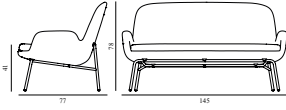

ERA SOFA STEEL & CHROME

Design: Simon Legald, 2015
Awards: Red Dot Award 2016, Germany & German Design Award
2015 - "Special Mention", Germany
Duty Code: 94037000
Made in: Poland
Price Groups: 1) Oceanic, Aquarius
2) Synergy, Remix, Main Line Flax
3) Yoredale, Canvas
4) Steelcut Trio, City Velvet
5) Hallingdal, Fiord, Divina Melange, Divina MD, Divina
6) Zero, Vidar
7) Ultra Leather, Elle

Era Sofa Black Steel		
Colli:	1	
Size & Weight:	H: 78 x W: 145 x D: 77 x SH: 41 cm - 31,1 kg	
Packing:	Brown Box - H: 86,5 x L: 150,5 x D: 88,5 cm - 41,6 kg	
Material:	Shell: Hard Molded PU Foam w. Steel Reinforcement, Cushion: Soft Molded PU Foam, Legs: Powder Coated Steel, Upholstery: See price groups.	
Production time:	6 weeks	
707141 Group 1	SEK	<i>Contract Price</i> 25.484,00
707142 Group 2	SEK	<i>Contract Price</i> 25.940,00
707143 Group 3	SEK	<i>Contract Price</i> 27.884,00
707144 Group 4	SEK	<i>Contract Price</i> 28.456,00
707145 Group 5	SEK	<i>Contract Price</i> 29.600,00
707146 Group 6	SEK	<i>Contract Price</i> 33.828,00
707147 Group 7	SEK	<i>Contract Price</i> 38.740,00