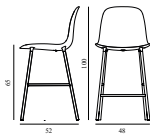

Form Bar Chair 65 cm Full Upholstery Blue Steel

Colli: 1
Size & Weight: H: 100 x W: 48 x D: 52 x SH: 65 cm - 5,6 kg
Packing: Brown Box - H: 100 x L: 50 x D: 52,5 cm - 7,9 kg
Material: Shell: Polypropylene, PU Foam, Legs: Powder Coated Steel, Upholstery: See price groups.
Production time: 6 weeks

708211 Group 1	SEK	<i>Contract Price</i> 5.256,00
708212 Group 2	SEK	<i>Contract Price</i> 5.256,00
708213 Group 3	SEK	<i>Contract Price</i> 5.712,00
708214 Group 4	SEK	<i>Contract Price</i> 5.828,00
708215 Group 5	SEK	<i>Contract Price</i> 6.172,00
708216 Group 6	SEK	<i>Contract Price</i> 7.084,00
708217 Group 7	SEK	<i>Contract Price</i> 7.312,00