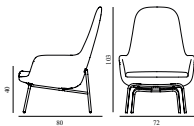

Era Lounge Chair High Black Steel

Colli: 1
Size & Weight: H: 103 x W: 72 x D: 80 x SH: 40 cm - 16,6 kg
Packing: Brown Box - H: 106,4 x L: 84,4 x D: 75,4 cm - 23,6 kg
Material: Shell: Hard Molded PU Foam w. Steel Reinforcement, Cushion: Soft Molded PU Foam, Legs: Powder Coated Steel, Upholstery: See price groups.
Production time: 6 weeks

707071 Group 1	SEK	<i>Contract Price</i> 15.884,00
707072 Group 2	SEK	<i>Contract Price</i> 16.112,00
707073 Group 3	SEK	<i>Contract Price</i> 17.372,00
707074 Group 4	SEK	<i>Contract Price</i> 17.828,00
707075 Group 5	SEK	<i>Contract Price</i> 18.628,00
707076 Group 6	SEK	<i>Contract Price</i> 21.256,00
707077 Group 7	SEK	<i>Contract Price</i> 22.172,00