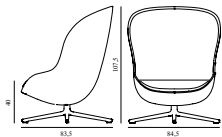

Hyg Lounge Chair High Swivel Black Alu

Colli: 1
Size & Weight: H: 107,5 x W: 84,5 x D: 83,5 x SH: 40 cm - 20,8 kg
Packing: Brown Box - H: 115 x L: 92 x D: 88 cm - 27,2 kg
Material: Shell: Hard Molded PU Foam w. Steel Reinforcement, Cushion: Soft Molded PU Foam, Legs: Powder coated aluminum, Upholstery: See price groups
Production time: 6 weeks

709221 Group 1	SEK	<i>Contract Price</i> 16.800,00
709222 Group 2	SEK	<i>Contract Price</i> 17.428,00
709223 Group 3	SEK	<i>Contract Price</i> 18.572,00
709224 Group 4	SEK	<i>Contract Price</i> 19.428,00
709225 Group 5	SEK	<i>Contract Price</i> 20.456,00
709226 Group 6	SEK	<i>Contract Price</i> 23.540,00
709227 Group 7	SEK	<i>Contract Price</i> 26.056,00