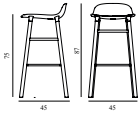

Contract Price 3.712,00
SEK			
602804 White	602805 Grey	602806 Black	602807 Blue
602808 Green	602809 Red		

FORM BARSTOOL 75 CM FULL UPHOLSTERY WOOD

Design: Simon Legald, 2016
Awards: German Design Award 2016, Germany - "Special Mention" & IF Product Design Award 2016, Germany
Duty Code: 9401610000
Made in: Poland
Price Groups: 1) Oceanic, Aquarius
2) Synergy, Remix, Main Line Flax
3) Yoredale, Canvas
4) Steelcut Trio, City Velvet
5) Hallingdal, Fiord, Divina Melange, Divina MD, Divina
6) Zero, Vidar
7) Ultra Leather, Elle

Form Barstool 75 cm Full Upholstery Oak

Colli: 1
Size & Weight: H: 87 x W: 45 x D: 45 x SH: 75 cm - 4,1 kg
Packing: Brown Box - H: 94,5 x L: 49,5 x D: 48,5 cm - 5,3 kg
Material: Shell: Polypropylene, PU Foam, Legs: Oak, Upholstery: See price groups.
Production time: 6 weeks

708071 Group 1	Contract Price 6.172,00
	SEK
708072 Group 2	Contract Price 6.172,00
	SEK
708073 Group 3	Contract Price 6.400,00
	SEK
708074 Group 4	Contract Price 6.512,00
	SEK
708075 Group 5	Contract Price 6.628,00
	SEK
708076 Group 6	Contract Price 7.084,00
	SEK
708077 Group 7	Contract Price 7.312,00
	SEK