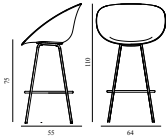

Mat Bar Armchair 75 cm Front Upholstery Seaweed Black Steel

Coll: 1
Size & Weight: H: 110 x W: 64 x D: 55 x SH: 75 cm - 7 kg
Packing: Brown Box - H: 111 x L: 66 x D: 57 cm
Material: Shell: Hemp Fibers, Eelgrass. Legs: Powder Coated Steel. Upholstery: See price groups
Production time: 8 weeks

713431 Group 1	SEK	<i>Contract Price</i> 6.112,00
713432 Group 2	SEK	<i>Contract Price</i> 6.228,00
713433 Group 3	SEK	<i>Contract Price</i> 6.572,00
713434 Group 4	SEK	<i>Contract Price</i> 6.628,00
713435 Group 5	SEK	<i>Contract Price</i> 6.856,00
713436 Group 6	SEK	<i>Contract Price</i> 7.600,00
713437 Group 7	SEK	<i>Contract Price</i> 7.828,00