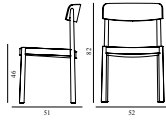

Maintenance: Frame: Clean with damp cloth.

Timb Chair

Colli: 1
 Size & Weight: H: 82 x W: 52 x D: 51 x SH: 46 cm - 6,1 kg
 Packing: Brown Box - H: 85 x L: 63 x D: 62 cm (2 pcs) - 8,5 kg
 M3: 0,332
 Material: Frame: Painted and lacquered ash. Seat and back: Painted and lacquered ash veneer.