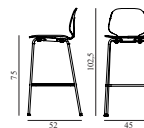

My Chair Barstool 75 cm Chrome & Black

Colli: 1
Size & Weight: H: 102,5 x W: 45 x D: 52 x SH: 75 cm - 6,4 kg
Packing: Brown Box - H: 108 x L: 55 x D: 50,5 cm
Material: Shell: Painted and Lacquered Ash Veneer, Legs: Chrome
Production time: 4 weeks

SEK *Contract Price*
4.628,00