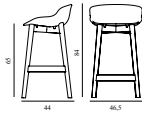

Hyg Barstool 65 cm Front Upholstery Olive & Oak

Colli: 1
Size & Weight: H: 84 x W: 46,5 x D: 44 x SH: 65 cm - 5,4 kg
Packing: Brown Box - H: 86 x L: 48,5 x D: 47 cm - 7,4 kg
M3: 0,196
Material: Shell: Polypropylene with PU foam and front upholstery. Legs: Lacquered oak, Upholstery: See price groups.
Production time: 5 weeks

709281		<i>Contract Price</i>
Group 1	SEK	5.372,00

709282		<i>Contract Price</i>
Group 2	SEK	5.428,00

709283		<i>Contract Price</i>
Group 3	SEK	5.600,00

709284		<i>Contract Price</i>
Group 4	SEK	5.772,00

709285		<i>Contract Price</i>
Group 5	SEK	5.940,00

709286		<i>Contract Price</i>
Group 6	SEK	6.512,00

709287		<i>Contract Price</i>
Group 7	SEK	6.684,00