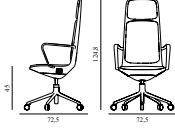

5) Hallingdal, Fiord, Divina Melange, Divina MD, Divina

6) Zero, Vidar

7) Ultra Leather, Elle

Off Armchair High 5W Gas Lift Alu With Cushion

Coll:	1
Size & Weight:	H: 124,8 x W: 72,5 x D: 72,5 x SH: 45 cm - 16,5 kg
Packing:	Brown Box - H: 134 x L: 69 x D: 72 cm - 17,5 kg
M3:	0,6657
Material:	Seat: Rigid PU foam and full upholstery with a steel reinforcement structure inside, Legs and armrests: Polished aluminum with five wheels, Cushion: Veneer and PU foam, Upholstery: See price groups
Production time:	5 weeks