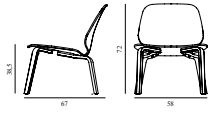

My Chair Lounge Front Upholstery Walnut

Colli: 1
Size & Weight: H: 72 x W: 58 x D: 67 x SH: 38,5 cm - 8,9 kg
Packing: Brown Box - H: 76,5 x L: 67 x D: 62,5 cm - 11,9 kg
Material: Shell: Lacquered Walnut Veneer; PU Foam and Front Upholstery; Legs: Lacquered Walnut Veneer; Upholstery: See price groups.
Production time: 6 weeks

710001 Group 1	SEK	<i>Contract Price</i> 6.684,00
710002 Group 2	SEK	<i>Contract Price</i> 6.856,00
710003 Group 3	SEK	<i>Contract Price</i> 7.084,00
710004 Group 4	SEK	<i>Contract Price</i> 7.256,00
710005 Group 5	SEK	<i>Contract Price</i> 7.428,00
710006 Group 6	SEK	<i>Contract Price</i> 8.056,00
710007 Group 7	SEK	<i>Contract Price</i> 8.284,00