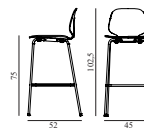

My Chair Barstool 75 cm Black Steel & Oak

Colli: 1
Size & Weight: H: 102,5 x W: 45 x D: 52 x SH: 75 cm - 6,4 kg
Packing: Brown Box - H: 108 x L: 55 x D: 50,5 cm
Material: Shell: Lacquered Oak Veneer, Legs: Powder Coated Steel
Production time: 4 weeks

SEK *Contract Price*
3.884,00