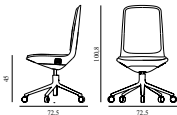

Off Chair Low 5W Gas Lift Black Alu With Cushion

Collis: 1
Size & Weight: H: 100,8 x W: 72,5 x D: 72,5 x SH: 45 cm - 14,3 kg
Packing: Brown Box - H: 110 x L: 69 x D: 72 cm - 15,3 kg
M3: 0,5465
Material: Seat: Rigid PU foam and full upholstery with a steel reinforcement structure inside, Legs and armrests: Black powder coated aluminum with five wheels, Cushion: Veneer and PU foam, Upholstery: See price groups.
Production time: 5 weeks

710401 Group 1	SEK	<i>Contract Price</i> 14.056,00
710402 Group 2	SEK	<i>Contract Price</i> 14.284,00
710403 Group 3	SEK	<i>Contract Price</i> 15.028,00
710404 Group 4	SEK	<i>Contract Price</i> 15.540,00
710405 Group 5	SEK	<i>Contract Price</i> 16.284,00
710406 Group 6	SEK	<i>Contract Price</i> 18.172,00
710407 Group 7	SEK	<i>Contract Price</i> 19.028,00