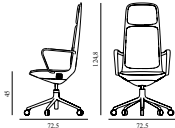

Off Armchair High 5W Gas Lift Black Alu With Cushion

Coll:	1
Size & Weight:	H: 124,8 x W: 72,5 x D: 72,5 x SH: 45 cm - 16,5 kg
Packing:	Brown Box - H: 134 x L: 69 x D: 72 cm - 17,5 kg
M3:	0,6657
Material:	Seat: Rigid PU foam and full upholstery with a steel reinforcement structure inside, Legs and armrests: Black powder coated aluminum with five wheels, Cushion: Veneer and PU foam, Upholstery: See price groups
Production time:	5 weeks

710641		<i>Contract Price</i>
Group 1	SEK	16.740,00

710642		<i>Contract Price</i>
Group 2	SEK	17.028,00

710643		<i>Contract Price</i>
Group 3	SEK	17.828,00

710644		<i>Contract Price</i>
Group 4	SEK	18.456,00

710645		<i>Contract Price</i>
Group 5	SEK	19.256,00

710646		<i>Contract Price</i>
Group 6	SEK	21.372,00

710647		<i>Contract Price</i>
Group 7	SEK	22.800,00