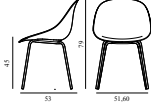

Mat Chair Full Upholstery Cream Steel

Colli: 1
Size & Weight: H: 79 x W: 51,6 x D: 53 x SH: 45 cm - 4,6 kg
Packing: Brown Box - H: 81 x L: 65 x D: 56 cm
Material: Shell: Hemp Fibers. Legs: Powder Coated Steel. Upholstery: See price groups
Production time: 8 weeks

713441 Group 1	SEK	<i>Contract Price</i> 5.712,00
713442 Group 2	SEK	<i>Contract Price</i> 5.772,00
713443 Group 3	SEK	<i>Contract Price</i> 6.228,00
713444 Group 4	SEK	<i>Contract Price</i> 6.340,00
713445 Group 5	SEK	<i>Contract Price</i> 6.684,00
713446 Group 6	SEK	<i>Contract Price</i> 7.656,00
713447 Group 7	SEK	<i>Contract Price</i> 8.000,00