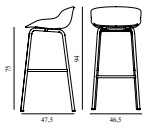

Hyg Barstool 75 cm Full Upholstery Black Steel

Colli: 1
Size & Weight: H: 94 x W: 46,5 x D: 47,5 x SH: 75 cm - 6,6 kg
Packing: Brown Box - H: 96 x L: 49,5 x D: 48,5 cm - 8,6 kg
M3: 0,2305
Material: Shell: Polypropylene with PU foam and full upholstery. Legs: Powder coated steel, Upholstery: See price groups.
Production time: 5 weeks

709661 Group 1	SEK	<i>Contract Price</i> 5.200,00
709662 Group 2	SEK	<i>Contract Price</i> 5.256,00
709663 Group 3	SEK	<i>Contract Price</i> 5.428,00
709664 Group 4	SEK	<i>Contract Price</i> 5.772,00
709665 Group 5	SEK	<i>Contract Price</i> 6.056,00
709666 Group 6	SEK	<i>Contract Price</i> 6.856,00
709667 Group 7	SEK	<i>Contract Price</i> 7.140,00