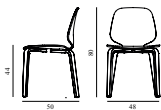

My Chair Black

Colli: 1
Size & Weight: H: 80 x W: 48 x D: 50 x SH: 44 cm - 6,2 kg
Packing: Brown Box - H: 100 x L: 54 x D: 67 cm - 15,4 kg
Material: Shell and Legs: Painted and Lacquered Ash Veneer
Production time: 4 weeks

Contract Price
SEK 3.428,00