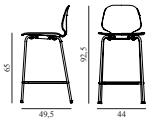

My Chair Barstool 65 cm Black Steel & Oak

Colli: 1
Size & Weight: H: 92,5 x W: 44 x D: 49,5 x SH: 65 cm - 6 kg
Packing: Brown Box - H: 97 x L: 55 x D: 50,5 cm
Material: Shell: Lacquered Oak Veneer, Legs: Powder Coated Steel
Production time: 4 weeks

SEK *Contract Price*
3.884,00