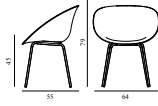

MAT ARMCHAIR FULL UPHOLSTERY STEEL

Design: Foersom & Hiort-Lorenzen, 2023

Duty Code: 94015900

Made in: Denmark

Price Groups: 1) Oceanic, Aquarius

2) Synergy, Remix, Main Line Flax

3) Yoredale, Canvas

4) Steelcut Trio, City Velvet

5) Hallingdal, Fiord, Divina Melange, Divina MD, Divina

6) Zero, Vidar

7) Ultra Leather, Elle

Mat Armchair Full Upholstery Cream Steel

Colli: 1
Size & Weight: H: 79 x W: 64 x D: 55 x SH: 45 cm - 4,5 kg
Packing: Brown Box - H: 81 x L: 65 x D: 56 cm
Material: Shell: Hemp Fibers. Legs: Powder Coated Steel. Upholstery: See price groups
Production time: 8 weeks

713461 Group 1	SEK	<i>Contract Price</i> 6.284,00
713462 Group 2	SEK	<i>Contract Price</i> 6.456,00
713463 Group 3	SEK	<i>Contract Price</i> 6.912,00
713464 Group 4	SEK	<i>Contract Price</i> 7.028,00
713465 Group 5	SEK	<i>Contract Price</i> 7.372,00
713466 Group 6	SEK	<i>Contract Price</i> 8.400,00
713467 Group 7	SEK	<i>Contract Price</i> 8.740,00