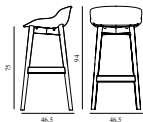

Hyg Barstool 75 cm Front Upholstery Grey & Oak

Coll: 1
Size & Weight: H: 94 x W: 46,5 x D: 46,5 x SH: 75 cm - 5,9 kg
Packing: Brown Box - H: 96 x L: 49,5 x D: 48,5 cm - 7,9 kg
Material: Shell: Polypropylene with PU foam and front upholstery. Legs: Lacquered oak, Upholstery: See price groups.
Production time: 5 weeks

709481		<i>Contract Price</i>
Group 1	SEK	5.372,00

709482		<i>Contract Price</i>
Group 2	SEK	5.428,00

709483		<i>Contract Price</i>
Group 3	SEK	5.600,00

709484		<i>Contract Price</i>
Group 4	SEK	5.772,00

709485		<i>Contract Price</i>
Group 5	SEK	5.940,00

709486		<i>Contract Price</i>
Group 6	SEK	6.512,00

709487		<i>Contract Price</i>
Group 7	SEK	6.684,00