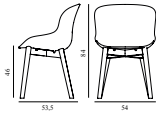

Hyg Chair Front Upholstery Olive & Oak		
Colli:	1	
Size & Weight:	H: 84 x W: 54 x D: 53,5 x SH: 46 cm - 7,6 kg	
Packing:	Brown Box - H: 86 x L: 57,5 x D: 56 cm - 9,1 kg	
Material:	Shell: Polypropylene with PU foam and front upholstery. Legs: Lacquered oak, Upholstery: See price groups.	
Production time:	5 weeks	
708451 Group 1	SEK	<i>Contract Price</i> 5.600,00
708452 Group 2	SEK	<i>Contract Price</i> 5.712,00
708453 Group 3	SEK	<i>Contract Price</i> 5.940,00
708454 Group 4	SEK	<i>Contract Price</i> 6.112,00
708455 Group 5	SEK	<i>Contract Price</i> 6.340,00
708456 Group 6	SEK	<i>Contract Price</i> 6.972,00
708457 Group 7	SEK	<i>Contract Price</i> 7.200,00