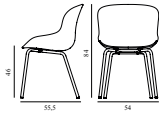

Hyg Chair Full Upholstery Grey Steel

Colli: 1
Size & Weight: H: 84 x W: 54 x D: 55,5 x SH: 46 cm - 7,5 kg
Packing: Brown Box - H: 86 x L: 57,5 x D: 56 cm - 9,9 kg
Material: Shell: Polypropylene with PU foam and full upholstery. Legs: Powder Coated Steel, Upholstery: See price groups
Production time: 5 weeks

708621 Group 1	SEK	<i>Contract Price</i> 6.056,00
708622 Group 2	SEK	<i>Contract Price</i> 6.172,00
708623 Group 3	SEK	<i>Contract Price</i> 6.340,00
708624 Group 4	SEK	<i>Contract Price</i> 6.856,00
708625 Group 5	SEK	<i>Contract Price</i> 7.200,00
708626 Group 6	SEK	<i>Contract Price</i> 8.340,00
708627 Group 7	SEK	<i>Contract Price</i> 9.312,00