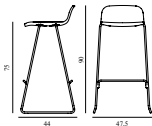

Just Barstool 75 cm w. back Full Upholstery Chrome

Colli: 1
Size & Weight: H: 90 x VV: 47,5 x D: 44 x SH: 75 cm - 7 kg
Packing: Brown Box - H: 1150 x L: 520 x D: 500 cm
Material: Shell: Lacquered Oak Veneer, Legs: Chrome, Upholstery: See price groups.
Production time: 6 weeks

709841 Group 1	SEK	<i>Contract Price</i> 7.256,00
709842 Group 2	SEK	<i>Contract Price</i> 7.484,00
709843 Group 3	SEK	<i>Contract Price</i> 7.540,00
709844 Group 4	SEK	<i>Contract Price</i> 7.540,00
709845 Group 5	SEK	<i>Contract Price</i> 7.656,00
709846 Group 6	SEK	<i>Contract Price</i> 8.112,00
709847 Group 7	SEK	<i>Contract Price</i> 8.228,00