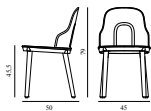

ALLEZ CHAIR UPHOLSTERY OAK

Design: Simon Legald, 2020
Duty Code: 9401800000
Made in: Denmark

Construction: The Allez chair is a knock-down component-based chair consisting of seven main components of a frame, a seat, a backrest and four legs. The chair is suitable for indoor or outdoor use and all parts are replaceable. The Allez chair is gas-injection molded using pure polypropylene (PP) and weighs only 3.6 kg. The seat is available in polyamide (PA) with a subtle cut-out, molded wicker in PP or with upholstery for indoor or outdoor. The legs are available in PP or lacquered oak. The Allez chair is delivered flat-packed or can be ordered assembled. Assembly manual included. The Allez chair meets European standards Level 2 (EN 16139:2013 and EN 1022:2005).

Maintenance: Clean with a damp cloth.

Allez Chair Upholstery Main Line Flax Oak

Colli: 1
Size & Weight: H: 79 x W: 45 x D: 50 x SH: 45,5 cm - 3,8 kg
Packing: Flat-packed: Brown Box - H: 50 x L: 44 x D: 15 cm - 3,6 kg - 0,033 m³ / Mounted: Brown Box - H: 64 x L: 47 x D: 91 cm (2 pcs) - 9,3 kg - 0,2737 m³
Material: Main body in polypropylene (PP). Seat available in polyamide (PA), molded wicker polypropylene (PP) or indoor or outdoor upholstery. Legs available in polypropylene (PP) or lacquered oak.
Color: Black, Grey, Warm grey, Park green (not available in White)
Production time: 2 weeks

Contract Price
SEK 3.312,00

	304073 Black		304074 Grey		304075 Warm Grey		304076 Park Green