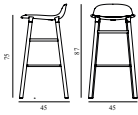

Form Barstool 75 cm Walnut

Colli:	1
Size & Weight:	H: 87 x W: 45 x D: 45 x SH: 75 cm - 3,5 kg
Packing:	Brown Box - H: 92 x L: 46,5 x D: 47 cm - 4,7 kg
Material:	Shell: Polypropylene, Legs: Walnut.
Production time:	2 weeks