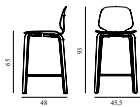

My Chair Barstool 65 cm Full Upholstery Oak

Colli: 1
Size & Weight: H: 92,5 x W: 45,5 x D: 48 x SH: 65 cm - 6,3 kg
Packing: Brown Box - H: 97 x L: 55 x D: 50,5 cm - 9,1 kg
Material: Shell: Oak Veneer, PU Foam and Full Upholstery, Legs: Lacquered Oak Veneer, Upholstery: See price groups.
Production time: 6 weeks

710141 Group 1	SEK	<i>Contract Price</i> 7.772,00
710142 Group 2	SEK	<i>Contract Price</i> 8.000,00
710143 Group 3	SEK	<i>Contract Price</i> 8.340,00
710144 Group 4	SEK	<i>Contract Price</i> 8.572,00
710145 Group 5	SEK	<i>Contract Price</i> 8.912,00
710146 Group 6	SEK	<i>Contract Price</i> 9.828,00
710147 Group 7	SEK	<i>Contract Price</i> 10.112,00