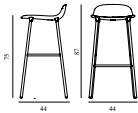

Form Barstool 75 cm Brass				Contract Price 3.140,00
Colli: 1				
Size & Weight: H: 87 x W: 44 x D: 44 x SH: 75 cm - 4,4 kg				
Packing: Brown Box - H: 92 x L: 46,5 x D: 47 cm - 6,7 kg				
Material: Shell: Polypropylene, Legs: Brass plated steel.				
Production time: 2 weeks				
SEK				

1400936 White	1400937 Grey	1400938 Black	1400939 Blue
1400940 Green	1400941 Red