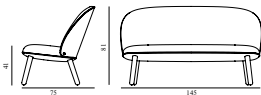

Ace Sofa Smoked Oak

Colli: 1
Size & Weight: H: 81 x W: 145 x D: 75 x SH: 41 cm - 26,4 kg
Packing: Brown Box - H: 78 x L: 147 x D: 61 cm - 34 kg
Material: Shell: Veneer, PU Foam, Steel reinforcement, Legs: Painted and Lacquered Oak, Upholstery: See price groups
Production time: 6 weeks

707401 Group 1	SEK	<i>Contract Price</i> 16.572,00
707402 Group 2	SEK	<i>Contract Price</i> 17.256,00
707403 Group 3	SEK	<i>Contract Price</i> 18.284,00
707404 Group 4	SEK	<i>Contract Price</i> 18.740,00
707405 Group 5	SEK	<i>Contract Price</i> 20.000,00
707406 Group 6	SEK	<i>Contract Price</i> 22.740,00
707407 Group 7	SEK	<i>Contract Price</i> 23.028,00