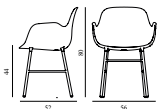

Form Armchair Full Upholstery Brass

Size & Weight: H: 80 x VV: 56 x D: 52 x SH: 44 cm - 8 kg
Packing: Brown Box - H: 90 x L: 55,5 x D: 56,5 cm - 11 kg
Material: Shell: Polypropylene, PU Foam, Legs: Brass Plated Steel, Upholstery: See price groups
Production time: 6 weeks

707831 Group 1	SEK	<i>Contract Price</i> 6.400,00
707832 Group 2	SEK	<i>Contract Price</i> 6.512,00
707833 Group 3	SEK	<i>Contract Price</i> 7.084,00
707834 Group 4	SEK	<i>Contract Price</i> 7.200,00
707835 Group 5	SEK	<i>Contract Price</i> 7.540,00
707836 Group 6	SEK	<i>Contract Price</i> 8.572,00
707837 Group 7	SEK	<i>Contract Price</i> 9.028,00