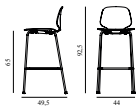

My Chair Barstool 65 cm Front Upholstery Chrome & Oak

Colli: 1
Size & Weight: H: 92,5 x W: 44 x D: 49,5 x SH: 65 cm - 6,3 kg
Packing: Brown Box - H: 97 x L: 55 x D: 50,5 cm
Material: Shell: Lacquered Oak Veneer, PU Foam and Front Upholstery, Legs: Chrome, Upholstery: See price groups.
Production time: 6 weeks

710081 Group 1	SEK	<i>Contract Price</i> 6.172,00
710082 Group 2	SEK	<i>Contract Price</i> 6.340,00
710083 Group 3	SEK	<i>Contract Price</i> 6.456,00
710084 Group 4	SEK	<i>Contract Price</i> 6.628,00
710085 Group 5	SEK	<i>Contract Price</i> 6.800,00
710086 Group 6	SEK	<i>Contract Price</i> 7.312,00
710087 Group 7	SEK	<i>Contract Price</i> 7.484,00