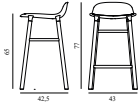

FORM BARSTOOL 65 CM FULL UPHOLSTERY WOOD

Design: Simon Legald, 2016
Awards: German Design Award 2016, Germany - "Special Mention" & IF Product Design Award 2016, Germany
Duty Code: 9401610000
Made in: Poland
Price Groups: 1) Oceanic, Aquarius
2) Synergy, Remix, Main Line Flax
3) Yoredale, Canvas
4) Steelcut Trio, City Velvet
5) Hallingdal, Fiord, Divina Melange, Divina MD, Divina
6) Zero, Vidar
7) Ultra Leather, Elle

Form Barstool 65 cm Full Upholstery Oak

Colli: 1
Size & Weight: H: 77 x W: 43 x D: 42,5 x SH: 65 cm - 4 kg
Packing: Brown Box - H: 92,5 x L: 48,5 x D: 49 cm - 7 kg
Material: Shell: Polypropylene, PU Foam, Legs: Oak, Upholstery: See price groups.
Production time: 6 weeks

707961 Group 1	SEK	<i>Contract Price</i> 6.172,00
707962 Group 2	SEK	<i>Contract Price</i> 6.172,00
707963 Group 3	SEK	<i>Contract Price</i> 6.400,00
707964 Group 4	SEK	<i>Contract Price</i> 6.512,00
707965 Group 5	SEK	<i>Contract Price</i> 6.628,00
707966 Group 6	SEK	<i>Contract Price</i> 7.084,00
707967 Group 7	SEK	<i>Contract Price</i> 7.312,00