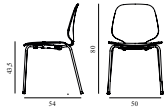

My Chair Full Upholstery Black Steel

Coll: 1
Size & Weight: H: 80 x W: 50 x D: 50 x SH: 43,5 cm - 6,2 kg
Packing: Brown Box - H: 100 x L: 54 x D: 67 cm - 9,4 kg
Material: Shell: Oak Veneer, PU Foam and Full Upholstery, Legs: Powder Coated Steel, Upholstery: See price groups.
Production time: 6 weeks

709981 Group 1	SEK	<i>Contract Price</i> 5.828,00
709982 Group 2	SEK	<i>Contract Price</i> 6.056,00
709983 Group 3	SEK	<i>Contract Price</i> 6.400,00
709984 Group 4	SEK	<i>Contract Price</i> 6.628,00
709985 Group 5	SEK	<i>Contract Price</i> 7.084,00
709986 Group 6	SEK	<i>Contract Price</i> 8.000,00
709987 Group 7	SEK	<i>Contract Price</i> 8.340,00

MY CHAIR LOUNGE WOOD

Design: Nicholai Wiig Hansen, 2013
Duty Code: 9401690000
Made in: Lithuania

Construction: My Chair Lounge consists of a shell made in molded walnut, oak or in a painted ash veneer version. Comes with legs in molded walnut, oak or painted ash veneer. The rubber pieces between the shell and the legs as well as the plastic parts underneath the ends of the legs are specially designed for Normann Copenhagen for My Chair. The chair is delivered assembled. Load capacity: Max. 150 kg dynamic weight.

Maintenance: Clean with damp cloth.