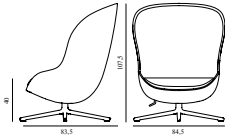

HYG LOUNGE CHAIR HIGH SWIVEL TILT

Design: Simon Legald, 2018
Duty Code: 9401710000
Made in: Lithuania
Price Groups: 1) Oceanic, Aquarius
2) Synergy, Remix, Main Line Flax
3) Yoredale, Canvas
4) Steelcut Trio, City Velvet
5) Hallingdal, Fiord, Divina Melange, Divina MD, Divina
6) Zero, Vidar
7) Ultra Leather, Elle

Hyg Lounge Chair High Swivel Alu Tilt

Coll: 1
Size & Weight: H: 107,5 x W: 84,5 x D: 83,5 x SH: 40 cm - 22,5 kg
Packing: Brown Box - H: 115 x L: 92 x D: 88 cm - 28,9 kg
Material: Shell: Hard Molded PU Foam w. Steel Reinforcement, Cushion: Soft Molded PU Foam, Legs: Aluminum, Upholstery: See price groups
Production time: 6 weeks

709231 Group 1	SEK	<i>Contract Price</i> 20.912,00
709232 Group 2	SEK	<i>Contract Price</i> 21.084,00
709233 Group 3	SEK	<i>Contract Price</i> 22.228,00
709234 Group 4	SEK	<i>Contract Price</i> 23.028,00
709235 Group 5	SEK	<i>Contract Price</i> 24.112,00
709236 Group 6	SEK	<i>Contract Price</i> 27.200,00
709237 Group 7	SEK	<i>Contract Price</i> 29.712,00