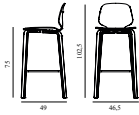

MY CHAIR BARSTOOL 75 CM FULL UPHOLSTERY WOOD

Design: Nicholai Wiig Hansen, 2013
Duty Code: 9401610000
Made in: Lithuania
Price Groups: 1) Oceanic, Aquarius
2) Synergy, Remix, Main Line Flax
3) Yoredale, Canvas
4) Steelcut Trio, City Velvet
5) Hallingdal, Fiord, Divina Melange, Divina MD, Divina
6) Zero, Vidar
7) Ultra Leather, Elle

My Chair Barstool 75 cm Full Upholstery Oak

Colli: 1
Size & Weight: H: 102,5 x W: 46,5 x D: 49 x SH: 75 cm - 7,5 kg
Packing: Brown Box - H: 108 x L: 55 x D: 50,5 cm
Material: Shell: Oak Veneer, PU Foam and Full Upholstery, Legs: Lacquered Oak Veneer, Upholstery: See price groups.
Production time: 6 weeks

710281 Group 1	SEK	<i>Contract Price</i> 7.828,00
710282 Group 2	SEK	<i>Contract Price</i> 8.056,00
710283 Group 3	SEK	<i>Contract Price</i> 8.456,00
710284 Group 4	SEK	<i>Contract Price</i> 8.628,00
710285 Group 5	SEK	<i>Contract Price</i> 8.972,00
710286 Group 6	SEK	<i>Contract Price</i> 9.884,00
710287 Group 7	SEK	<i>Contract Price</i> 10.172,00