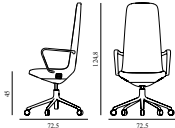

Off Armchair High 5W Gas Lift Black Alu

Coll:	1
Size & Weight:	H: 124,8 x W: 72,5 x D: 72,5 x SH: 45 cm - 16,2 kg
Packing:	Brown Box - H: 134 x L: 69 x D: 72 cm - 17,2 kg
M3:	0,6657
Material:	Seat: Rigid PU foam and full upholstery with a steel reinforcement structure inside, Legs and armrests: Black powder coated aluminum with five wheels, Upholstery: See price groups
Production time:	5 weeks

710621 Group 1	SEK	<i>Contract Price</i> 14.284,00
710622 Group 2	SEK	<i>Contract Price</i> 14.456,00
710623 Group 3	SEK	<i>Contract Price</i> 14.912,00
710624 Group 4	SEK	<i>Contract Price</i> 15.312,00
710625 Group 5	SEK	<i>Contract Price</i> 15.772,00
710626 Group 6	SEK	<i>Contract Price</i> 17.084,00
710627 Group 7	SEK	<i>Contract Price</i> 18.172,00