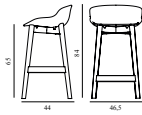

Hyg Barstool 65 cm Front Upholstery Black & Oak

Colli: 1
Size & Weight: H: 84 x W: 46,5 x D: 44 x SH: 65 cm - 5,4 kg
Packing: Brown Box - H: 86 x L: 48,5 x D: 47 cm - 7,4 kg
M3: 0,196
Material: Shell: Polypropylene with PU foam and front upholstery. Legs: Lacquered oak, Upholstery: See price groups.
Production time: 5 weeks

709271		<i>Contract Price</i>
Group 1	SEK	5.372,00

709272		<i>Contract Price</i>
Group 2	SEK	5.428,00

709273		<i>Contract Price</i>
Group 3	SEK	5.600,00

709274		<i>Contract Price</i>
Group 4	SEK	5.772,00

709275		<i>Contract Price</i>
Group 5	SEK	5.940,00

709276		<i>Contract Price</i>
Group 6	SEK	6.512,00

709277		<i>Contract Price</i>
Group 7	SEK	6.684,00