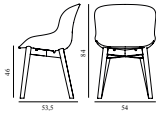

Hyg Chair Full Upholstery Black Oak		
Colli:	1	
Size & Weight:	H: 84 x W: 54 x D: 53,5 x SH: 46 cm - 7,8 kg	
Packing:	Brown Box - H: 86 x L: 57,5 x D: 56 cm - 9,3 kg	
Material:	Shell: Polypropylene with PU foam and full upholstery. Legs: Painted and lacquered oak, Upholstery: See price groups.	
Production time:	2 weeks	
708531 Group 1	SEK	<i>Contract Price</i> 6.628,00
708532 Group 2	SEK	<i>Contract Price</i> 6.740,00
708533 Group 3	SEK	<i>Contract Price</i> 7.140,00
708534 Group 4	SEK	<i>Contract Price</i> 7.484,00
708535 Group 5	SEK	<i>Contract Price</i> 7.884,00
708536 Group 6	SEK	<i>Contract Price</i> 9.028,00
708537 Group 7	SEK	<i>Contract Price</i> 9.940,00

HYG COMFORT CHAIR FULL UPHOLSTERY WOOD

Design: Simon Legald, 2022
Duty Code: 9401610000
Made in: Denmark
Price Groups: 1) Oceanic, Aquarius
2) Synergy, Remix, Main Line Flax
3) Yoredale, Canvas
4) Steelcut Trio, City Velvet
5) Hallingdal, Fiord, Divina Melange, Divina MD, Divina
6) Zero, Vidar
7) Ultra Leather, Elle