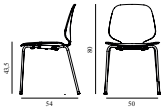

My Chair Chrome & Walnut

Colli: 1
Size & Weight: H: 80 x W: 50 x D: 54 x SH: 43,5 cm - 6 kg
Packing: Brown Box - H: 100 x L: 54 x D: 67 cm (2 pcs)
Material: Shell: Lacquered Walnut Veneer, Legs: Chrome
Production time: 4 weeks

Contract Price
SEK 3.712,00