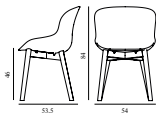

Hyg Chair Front Upholstery White & Oak		
Colli:	1	
Size & Weight:	H: 84 x W: 54 x D: 53,5 x SH: 46 cm - 7,6 kg	
Packing:	Brown Box - H: 86 x L: 57,5 x D: 56 cm - 9,1 kg	
Material:	Shell: Polypropylene with PU foam and front upholstery. Legs: Lacquered oak, Upholstery: See price groups.	
Production time:	5 weeks	
708421 Group 1	SEK	Contract Price 5.600,00
708422 Group 2	SEK	Contract Price 5.712,00
708423 Group 3	SEK	Contract Price 5.940,00
708424 Group 4	SEK	Contract Price 6.112,00
708425 Group 5	SEK	Contract Price 6.340,00
708426 Group 6	SEK	Contract Price 6.972,00
708427 Group 7	SEK	Contract Price 7.200,00