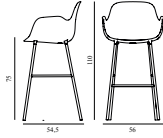

FORM BAR ARMCHAIR 75 CM FULL UPHOLSTERY STEEL

Design: Simon Legald, 2015
Awards: German Design Award 2016, Germany - "Special Mention" & IF Product Design Award 2016, Germany
Duty Code: 9401710000
Made in: Poland
Price Groups: 1) Oceanic, Aquarius
2) Synergy, Remix, Main Line Flax
3) Yoredale, Canvas
4) Steelcut Trio, City Velvet
5) Hallingdal, Fiord, Divina Melange, Divina MD, Divina
6) Zero, Vidar
7) Ultra Leather, Elle

Form Bar Armchair 75 cm Full Upholstery Black Steel

Colli: 1
Size & Weight: H: 110 x W: 56 x D: 54,5 x SH: 75 cm - 6,6 kg
Packing: Brown Box - H: 110 x L: 56 x D: 58 cm - 8,9 kg
Material: Shell: Polypropylene, PU Foam, Legs: Powder Coated Steel, Upholstery: See price groups.
Production time: 6 weeks

708361 Group 1	SEK	<i>Contract Price</i> 6.284,00
708362 Group 2	SEK	<i>Contract Price</i> 6.400,00
708363 Group 3	SEK	<i>Contract Price</i> 6.856,00
708364 Group 4	SEK	<i>Contract Price</i> 7.084,00
708365 Group 5	SEK	<i>Contract Price</i> 7.428,00
708366 Group 6	SEK	<i>Contract Price</i> 8.456,00
708367 Group 7	SEK	<i>Contract Price</i> 8.800,00