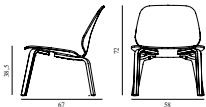

My Chair Lounge Oak

Coll: 1
Size & Weight: H: 72 x W: 58 x D: 67 x SH: 38,5 cm - 7,9 kg
Packing: Brown Box - H: 76,5 x L: 67 x D: 62,5 cm - 11,1 kg
Material: Shell and Legs: Lacquered Oak Veneer
Production time: 4 weeks

SEK *Contract Price*
3.428,00