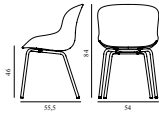

Hyg Chair Front Upholstery Black & Black Steel

Colli: 1
Size & Weight: H: 84 x W: 54 x D: 55,5 x SH: 46 cm - 6,7 kg
Packing: Brown Box - H: 86 x L: 57,5 x D: 56 cm - 9,1 kg
Material: Shell: Polypropylene and front upholstery. Legs: Powder Coated Steel, Upholstery: See price groups
Production time: 5 weeks

708581 Group 1	SEK	<i>Contract Price</i> 5.028,00
708582 Group 2	SEK	<i>Contract Price</i> 5.084,00
708583 Group 3	SEK	<i>Contract Price</i> 5.256,00
708584 Group 4	SEK	<i>Contract Price</i> 5.484,00
708585 Group 5	SEK	<i>Contract Price</i> 5.712,00
708586 Group 6	SEK	<i>Contract Price</i> 6.340,00
708587 Group 7	SEK	<i>Contract Price</i> 6.572,00