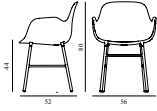

Contract Price 2.628,00			
SEK			
602756 White	602757 Grey	602758 Black	602759 Blue
602760 Green	602761 Red		

Form Armchair Chrome

Colli: 1
Size & Weight: H: 80 x W: 56 x D: 52 x SH: 44 cm - 7 kg
Packing: Brown Box - H: 81,5 x L: 54 x D: 54 cm - 8,2 kg
Material: Shell: Polypropylene, Legs: Chrome.
Production time: 2 weeks

Contract Price
2.628,00

SEK			
603150 White	603151 Grey	603152 Black	603153 Blue
603154 Green	603155 Red