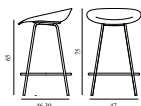

Mat Barstool 65 cm Front Upholstery Seaweed Black Steel		
Colli:	1	
Size & Weight:	H: 75 x W: 47 x D: 46,3 x SH: 65 cm - 5,1 kg	
Packing:	Brown Box - H: 88 x L: 55,5 x D: 52 cm	
Material:	Shell: Hemp Fibers, Eelgrass. Legs: Powder Coated Steel. Upholstery: See price groups	
Production time:	8 weeks	
713191 Group 1	SEK	<i>Contract Price</i> 5.084,00
713192 Group 2	SEK	<i>Contract Price</i> 5.140,00
713193 Group 3	SEK	<i>Contract Price</i> 5.372,00
713194 Group 4	SEK	<i>Contract Price</i> 5.428,00
713195 Group 5	SEK	<i>Contract Price</i> 5.656,00
713196 Group 6	SEK	<i>Contract Price</i> 6.172,00
713197 Group 7	SEK	<i>Contract Price</i> 6.400,00