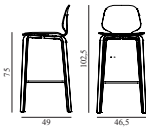

My Chair Barstool 75 cm Front Upholstery Black

Colli: 1
Size & Weight: H: 102,5 x W: 47 x D: 49 x SH: 75 cm - 7,3 kg
Packing: Brown Box - H: 108 x L: 55 x D: 50,5 cm
Material: Shell: Painted and Lacquered Ash Veneer; PU Foam and Front Upholstery; Legs: Painted and Lacquered Ash Veneer; Upholstery: See price groups.
Production time: 6 weeks

710211 Group 1	SEK	<i>Contract Price</i> 6.684,00
710212 Group 2	SEK	<i>Contract Price</i> 6.856,00
710213 Group 3	SEK	<i>Contract Price</i> 6.972,00
710214 Group 4	SEK	<i>Contract Price</i> 7.140,00
710215 Group 5	SEK	<i>Contract Price</i> 7.312,00
710216 Group 6	SEK	<i>Contract Price</i> 7.828,00
710217 Group 7	SEK	<i>Contract Price</i> 8.000,00