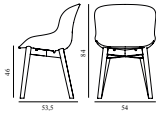

Hyg Chair Front Upholstery White & Black Oak

Colli: 1
Size & Weight: H: 84 x W: 54 x D: 53,5 x SH: 46 cm - 7,6 kg
Packing: Brown Box - H: 86 x L: 57,5 x D: 56 cm - 9,1 kg
Material: Shell: Polypropylene with PU foam and front upholstery. Legs: Painted and lacquered oak, Upholstery: See price groups.
Production time: 5 weeks

708471 Group 1	SEK	<i>Contract Price</i> 5.600,00
708472 Group 2	SEK	<i>Contract Price</i> 5.712,00
708473 Group 3	SEK	<i>Contract Price</i> 5.940,00
708474 Group 4	SEK	<i>Contract Price</i> 6.112,00
708475 Group 5	SEK	<i>Contract Price</i> 6.340,00
708476 Group 6	SEK	<i>Contract Price</i> 6.972,00
708477 Group 7	SEK	<i>Contract Price</i> 7.200,00