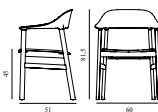

Herit Armchair Oak							
Colli: 1		Size & Weight: H: 81,5 x W: 60 x D: 51 x SH: 45 cm - 7 kg					
Packing: Brown Box - H: 88 x L: 60 x D: 54 cm - 9,3 kg		Material: Shell: Polypropylene, Legs: Oak					
Production time: 2 weeks							
		SEK	Contract Price 4.912,00				
	1401028 White		1401029 Grey		1401030 Black		1401031 Sand
	1401032 Dusty Green