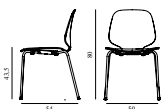

My Chair Black Steel & Walnut

Colli: 1
Size & Weight: H: 80 x W: 50 x D: 54 x SH: 43,5 cm - 6 kg
Packing: Brown Box - H: 100 x L: 54 x D: 67 cm (2 pcs)
Material: Shell: Lacquered Walnut Veneer, Legs: Powder Coated Steel
Production time: 4 weeks

Contract Price
SEK 3.028,00