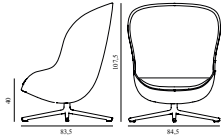

HYG LOUNGE CHAIR HIGH SWIVEL

Design: Simon Legald, 2018
Duty Code: 9401710000
Made in: Lithuania
Price Groups: 1) Oceanic, Aquarius
2) Synergy, Remix, Main Line Flax
3) Yoredale, Canvas
4) Steelcut Trio, City Velvet
5) Hallingdal, Fiord, Divina Melange, Divina MD, Divina
6) Zero, Vidar
7) Ultra Leather, Elle

Hyg Lounge Chair High Swivel Alu

Colli: 1
Size & Weight: H: 107,5 x W: 84,5 x D: 83,5 x SH: 40 cm - 20,8 kg
Packing: Brown Box - H: 115 x L: 92 x D: 88 cm - 27,2 kg
Material: Shell: Hard Molded PU Foam w. Steel Reinforcement, Cushion: Soft Molded PU Foam, Legs: Aluminum, Upholstery: See price groups
Production time: 6 weeks

709211 Group 1	SEK	<i>Contract Price</i> 16.800,00
709212 Group 2	SEK	<i>Contract Price</i> 17.428,00
709213 Group 3	SEK	<i>Contract Price</i> 18.572,00
709214 Group 4	SEK	<i>Contract Price</i> 19.428,00
709215 Group 5	SEK	<i>Contract Price</i> 20.456,00
709216 Group 6	SEK	<i>Contract Price</i> 23.540,00
709217 Group 7	SEK	<i>Contract Price</i> 26.056,00