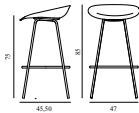

Mat Barstool 75 cm Full Upholstery Black Steel

Colli: 1
Size & Weight: H: 85 x W: 47 x D: 45,5 x SH: 75 cm - 5,5 kg
Packing: Brown Box - H: 88 x L: 55,5 x D: 52 cm
Material: Shell: Hemp Fibers. Legs: Powder Coated Steel. Upholstery: See price groups
Production time: 8 weeks

713511 Group 1	SEK	<i>Contract Price</i> 5.484,00
713512 Group 2	SEK	<i>Contract Price</i> 5.540,00
713513 Group 3	SEK	<i>Contract Price</i> 5.828,00
713514 Group 4	SEK	<i>Contract Price</i> 5.884,00
713515 Group 5	SEK	<i>Contract Price</i> 6.112,00
713516 Group 6	SEK	<i>Contract Price</i> 6.740,00
713517 Group 7	SEK	<i>Contract Price</i> 6.972,00