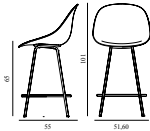

Mat Bar Chair 65 cm Full Upholstery Black Steel

Colli: 1
Size & Weight: H: 101 x W: 64 x D: 55 x SH: 65 cm - 5,3 kg
Packing: Brown Box - H: 112 x L: 54,5 x D: 52 cm
Material: Shell: Hemp Fibers. Legs: Powder Coated Steel. Upholstery: See price groups
Production time: 8 weeks

713531 Group 1	SEK	<i>Contract Price</i> 6.400,00
713532 Group 2	SEK	<i>Contract Price</i> 6.512,00
713533 Group 3	SEK	<i>Contract Price</i> 6.972,00
713534 Group 4	SEK	<i>Contract Price</i> 7.028,00
713535 Group 5	SEK	<i>Contract Price</i> 7.372,00
713536 Group 6	SEK	<i>Contract Price</i> 8.340,00
713537 Group 7	SEK	<i>Contract Price</i> 8.684,00