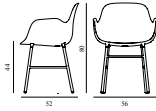

Form Armchair Full Upholstery Blue Steel

Colli: 1
Size & Weight: H: 80 x W: 56 x D: 52 x SH: 44 cm - 8 kg
Packing: Brown Box - H: 90 x L: 55,5 x D: 56,5 cm - 11 kg
Material: Shell: Polypropylene, PU Foam, Legs: Powder Coated Steel, Upholstery: See price groups
Production time: 6 weeks

707791 Group 1	SEK	<i>Contract Price</i> 5.828,00
707792 Group 2	SEK	<i>Contract Price</i> 5.940,00
707793 Group 3	SEK	<i>Contract Price</i> 6.400,00
707794 Group 4	SEK	<i>Contract Price</i> 6.512,00
707795 Group 5	SEK	<i>Contract Price</i> 6.856,00
707796 Group 6	SEK	<i>Contract Price</i> 8.000,00
707797 Group 7	SEK	<i>Contract Price</i> 8.340,00