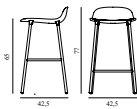

Form Barstool 65 cm Full Upholstery Blue Steel		
Colli:	1	
Size & Weight:	H: 77 x W: 42,5 x D: 42,5 x SH: 65 cm - 4,5 kg	
Packing:	Brown Box - H: 92,5 x L: 48,5 x D: 49 cm - 7 kg	
Material:	Shell: Polypropylene, PU Foam, Legs: Powder Coated Steel, Upholstery: See price groups.	
Production time:	6 weeks	
708021 Group 1	SEK	<i>Contract Price</i> 4.112,00
708022 Group 2	SEK	<i>Contract Price</i> 4.228,00
708023 Group 3	SEK	<i>Contract Price</i> 4.456,00
708024 Group 4	SEK	<i>Contract Price</i> 4.456,00
708025 Group 5	SEK	<i>Contract Price</i> 4.684,00
708026 Group 6	SEK	<i>Contract Price</i> 5.140,00
708027 Group 7	SEK	<i>Contract Price</i> 5.256,00