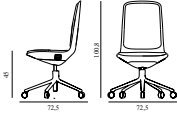

OFF CHAIR LOW 5W GAS LIFT WITH CUSHION

Design: Simon Legald, 2022
Duty Code: 9401390000
Made in: Lithuania
Price Groups: 1) Oceanic, Aquarius
2) Synergy, Remix, Main Line Flax
3) Yoredale, Canvas
4) Steelcut Trio, City Velvet
5) Hallingdal, Fiord, Divina Melange, Divina MD, Divina
6) Zero, Vidar
7) Ultra Leather, Elle

Off Chair Low 5W Gas Lift Alu With Cushion

Collis: 1
Size & Weight: H: 100,8 x W: 72,5 x D: 72,5 x SH: 45 cm - 14,3 kg
Packing: Brown Box - H: 110 x L: 69 x D: 72 cm - 15,3 kg
M3: 0,5465
Material: Seat: Rigid PU foam and full upholstery with a steel reinforcement structure inside, Legs and armrests: Polished aluminum with five wheels, Cushion: Veneer and PU foam, Upholstery: See price groups.
Production time: 5 weeks

710391 Group 1	SEK	<i>Contract Price</i> 14.056,00
710392 Group 2	SEK	<i>Contract Price</i> 14.284,00
710393 Group 3	SEK	<i>Contract Price</i> 15.028,00
710394 Group 4	SEK	<i>Contract Price</i> 15.540,00
710395 Group 5	SEK	<i>Contract Price</i> 16.284,00
710396 Group 6	SEK	<i>Contract Price</i> 18.172,00
710397 Group 7	SEK	<i>Contract Price</i> 19.028,00