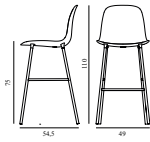

Form Bar Chair 75 cm Full Upholstery Blue Steel

Colli: 1
Size & Weight: H: 110 x W: 49 x D: 54,5 x SH: 75 cm - 5,9 kg
Packing: Brown Box - H: 110 x L: 51 x D: 56,5 cm - 8,2 kg
Material: Shell: Polypropylene, PU Foam, Legs: Powder Coated Steel, Upholstery: See price groups.
Production time: 6 weeks

708331 Group 1	SEK	<i>Contract Price</i> 5.256,00
708332 Group 2	SEK	<i>Contract Price</i> 5.256,00
708333 Group 3	SEK	<i>Contract Price</i> 5.712,00
708334 Group 4	SEK	<i>Contract Price</i> 5.828,00
708335 Group 5	SEK	<i>Contract Price</i> 6.172,00
708336 Group 6	SEK	<i>Contract Price</i> 7.084,00
708337 Group 7	SEK	<i>Contract Price</i> 7.312,00