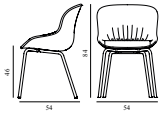

Hyg Comfort Chair Full Upholstery Sand Steel
Colli: 1
Size & Weight: H: 84 x W: 54 x D: 54 x SH: 46 cm - 7,5 kg
Packing: Brown Box - H: 86 x L: 57,5 x D: 56 cm
M3: 0,2769
Material: Shell: Polypropylene with PU foam and full upholstery. Legs: Powder Coated Steel, Upholstery: See price groups
Production time: 5 weeks

708701 Group 1	SEK	<i>Contract Price</i> 6.628,00
708702 Group 2	SEK	<i>Contract Price</i> 6.740,00
708703 Group 3	SEK	<i>Contract Price</i> 7.140,00
708704 Group 4	SEK	<i>Contract Price</i> 7.484,00
708705 Group 5	SEK	<i>Contract Price</i> 7.884,00
708706 Group 6	SEK	<i>Contract Price</i> 9.028,00
708707 Group 7	SEK	<i>Contract Price</i> 9.940,00