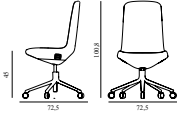

Off Chair Low 5W Gas Lift Alu

Colli: 1
 Size & Weight: H: 100,8 x W: 72,5 x D: 72,5 x SH: 45 cm - 14 kg
 Packing: Brown Box - H: 110 x L: 69 x D: 72 cm - 15 kg
 M3: 0,5465
 Material: Seat: Rigid PU foam and full upholstery with a steel reinforcement structure inside. Legs and armrests: Polished aluminum with five wheels, Upholstery: See price groups.
 Production time: 5 weeks