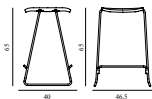

Just Barstool 65 cm Full Upholstery Chrome

Colli: 1
Size & Weight: H: 65 x VV: 46,5 x D: 40 x SH: 65 cm - 6,3 kg
Packing: Brown Box - H: 1000 x L: 500 x D: 500 cm
Material: Shell: Lacquered Oak Veneer, Legs: Chrome, Upholstery: See price groups.
Production time: 6 weeks

709791 Group 1	SEK	<i>Contract Price</i> 6.172,00
709792 Group 2	SEK	<i>Contract Price</i> 6.284,00
709793 Group 3	SEK	<i>Contract Price</i> 6.340,00
709794 Group 4	SEK	<i>Contract Price</i> 6.512,00
709795 Group 5	SEK	<i>Contract Price</i> 6.684,00
709796 Group 6	SEK	<i>Contract Price</i> 7.084,00
709797 Group 7	SEK	<i>Contract Price</i> 7.256,00