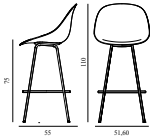

Mat Bar Chair 75 cm Full Upholstery Black Steel

Colli: 1
Size & Weight: H: 110 x W: 51,6 x D: 55 x SH: 75 cm - 5,7 kg
Packing: Brown Box - H: 112 x L: 54,5 x D: 52 cm
Material: Shell: Hemp Fibers. Legs: Powder Coated Steel. Upholstery: See price groups
Production time: 8 weeks

713551 Group 1	SEK	<i>Contract Price</i> 6.400,00
713552 Group 2	SEK	<i>Contract Price</i> 6.512,00
713553 Group 3	SEK	<i>Contract Price</i> 6.972,00
713554 Group 4	SEK	<i>Contract Price</i> 7.028,00
713555 Group 5	SEK	<i>Contract Price</i> 7.372,00
713556 Group 6	SEK	<i>Contract Price</i> 8.340,00
713557 Group 7	SEK	<i>Contract Price</i> 8.684,00