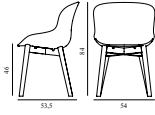

Hyg Chair Front Upholstery Sand & Black Oak		
Colli:	1	
Size & Weight:	H: 84 x W: 54 x D: 53,5 x SH: 46 cm - 7,6 kg	
Packing:	Brown Box - H: 86 x L: 57,5 x D: 56 cm - 9,1 kg	
Material:	Shell: Polypropylene with PU foam and front upholstery. Legs: Painted and lacquered oak, Upholstery: See price groups.	
Production time:	5 weeks	
708511 Group 1	SEK	<i>Contract Price</i> 5.600,00
708512 Group 2	SEK	<i>Contract Price</i> 5.712,00
708513 Group 3	SEK	<i>Contract Price</i> 5.940,00
708514 Group 4	SEK	<i>Contract Price</i> 6.112,00
708515 Group 5	SEK	<i>Contract Price</i> 6.340,00
708516 Group 6	SEK	<i>Contract Price</i> 6.972,00
708517 Group 7	SEK	<i>Contract Price</i> 7.200,00

HYG CHAIR FULL UPHOLSTERY WOOD

Design: Simon Legald, 2021
Duty Code: 9401610000
Made in: Denmark
Price Groups: 1) Oceanic, Aquarius
2) Synergy, Remix, Main Line Flax
3) Yoredale, Canvas
4) Steelcut Trio, City Velvet
5) Hallingdal, Fiord, Divina Melange, Divina MD, Divina
6) Zero, Vidar
7) Ultra Leather, Elle