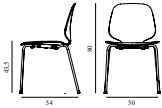

My Chair Front Upholstery Chrome & Walnut

Colli: 1
Size & Weight: H: 80 x W: 50 x D: 54 x SH: 43,5 cm - 6,1 kg
Packing: Brown Box - H: 100 x L: 54 x D: 67 cm
Material: Shell: Lacquered Walnut Veneer, PU Foam and Front Upholstery, Legs: Chrome, Upholstery: See price groups.
Production time: 6 weeks

709891 Group 1	SEK	<i>Contract Price</i> 5.140,00
709892 Group 2	SEK	<i>Contract Price</i> 5.200,00
709893 Group 3	SEK	<i>Contract Price</i> 5.372,00
709894 Group 4	SEK	<i>Contract Price</i> 5.600,00
709895 Group 5	SEK	<i>Contract Price</i> 5.772,00
709896 Group 6	SEK	<i>Contract Price</i> 6.400,00
709897 Group 7	SEK	<i>Contract Price</i> 6.572,00