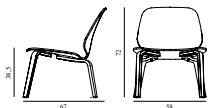

My Chair Lounge Full Upholstery Walnut

Colli: 1
Size & Weight: H: 72 x W: 58 x D: 67 x SH: 38,5 cm - 9,8 kg
Packing: Brown Box - H: 76,5 x L: 67 x D: 62,5 cm - 12,8 kg
Material: Shell: Oak Veneer, PU Foam and Full Upholstery, Legs: Lacquered Walnut Veneer, Upholstery: See price groups.
Production time: 6 weeks

710031 Group 1	SEK	<i>Contract Price</i> 7.540,00
710032 Group 2	SEK	<i>Contract Price</i> 7.772,00
710033 Group 3	SEK	<i>Contract Price</i> 8.228,00
710034 Group 4	SEK	<i>Contract Price</i> 8.572,00
710035 Group 5	SEK	<i>Contract Price</i> 8.972,00
710036 Group 6	SEK	<i>Contract Price</i> 10.228,00
710037 Group 7	SEK	<i>Contract Price</i> 10.684,00