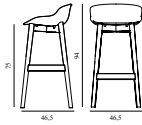

Hyg Barstool 75 cm Front Upholstery White & Black Oak

Colli: 1
Size & Weight: H: 94 x W: 46,5 x D: 46,5 x SH: 75 cm - 5,9 kg
Packing: Brown Box - H: 96 x L: 49,5 x D: 48,5 cm - 7,9 kg
M3: 0,2305
Material: Shell: Polypropylene with PU foam and front upholstery. Legs: Painted and lacquered oak, Upholstery: See price groups.
Production time: 5 weeks

709531 Group 1	SEK	<i>Contract Price</i> 5.372,00
709532 Group 2	SEK	<i>Contract Price</i> 5.428,00
709533 Group 3	SEK	<i>Contract Price</i> 5.600,00
709534 Group 4	SEK	<i>Contract Price</i> 5.772,00
709535 Group 5	SEK	<i>Contract Price</i> 5.940,00
709536 Group 6	SEK	<i>Contract Price</i> 6.512,00
709537 Group 7	SEK	<i>Contract Price</i> 6.684,00