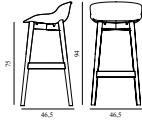

HYG BARSTOOL 75 CM FULL UPHOLSTERY WOOD

Design: Simon Legald, 2019
Duty Code: 9401610000
Made in: Denmark
Price Groups: 1) Oceanic, Aquarius
2) Synergy, Remix, Main Line Flax
3) Yoredale, Canvas
4) Steelcut Trio, City Velvet
5) Hallingdal, Fiord, Divina Melange, Divina MD, Divina
6) Zero, Vidar
7) Ultra Leather, Elle

Hyg Barstool 75 cm Full Upholstery Oak

Colli: 1
Size & Weight: H: 94 x W: 46,5 x D: 46,5 x SH: 75 cm - 6 kg
Packing: Brown Box - H: 96 x L: 49,5 x D: 48,5 cm - 8 kg
M3: 0,2305
Material: Shell: Polypropylene with PU foam and full upholstery. Legs: Lacquered oak, Upholstery: See price groups.
Production time: 5 weeks

709521 Group 1	SEK	<i>Contract Price</i> 5.884,00
709522 Group 2	SEK	<i>Contract Price</i> 5.940,00
709523 Group 3	SEK	<i>Contract Price</i> 6.228,00
709524 Group 4	SEK	<i>Contract Price</i> 6.456,00
709525 Group 5	SEK	<i>Contract Price</i> 6.740,00
709526 Group 6	SEK	<i>Contract Price</i> 7.540,00
709527 Group 7	SEK	<i>Contract Price</i> 7.828,00