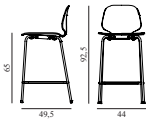

My Chair Barstool 65 cm Front Upholstery Black Steel & Oak

Colli: 1
Size & Weight: H: 92,5 x W: 44 x D: 49,5 x SH: 65 cm - 6,3 kg
Packing: Brown Box - H: 97 x L: 55 x D: 50,5 cm
Material: Shell: Lacquered Oak Veneer, PU Foam and Front Upholstery, Legs: Powder Coated Steel, Upholstery: See price groups.
Production time: 6 weeks

710111 Group 1	SEK	<i>Contract Price</i> 5.140,00
710112 Group 2	SEK	<i>Contract Price</i> 5.256,00
710113 Group 3	SEK	<i>Contract Price</i> 5.372,00
710114 Group 4	SEK	<i>Contract Price</i> 5.600,00
710115 Group 5	SEK	<i>Contract Price</i> 5.772,00
710116 Group 6	SEK	<i>Contract Price</i> 6.228,00
710117 Group 7	SEK	<i>Contract Price</i> 6.400,00