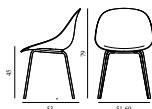

Mat Chair Cream Steel

Coll: 1
Size & Weight: H: 79 x W: 51,6 x D: 53 x SH: 45 cm - 4,6 kg
Packing: Brown Box - H: 81 x L: 65 x D: 56 cm
Material: Shell: Hemp Fibers. Legs: Powder Coated Steel.
Production time: 2 weeks

Contract Price
SEK 2.856,00