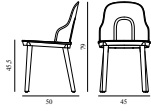

Contract Price 3.600,00			
SEK							
	304077 Black		304078 White		304079 Grey		304080 Warm Grey
	304081 Park Green						

Allez Chair Upholstery Ultra Leather Oak

Colli: 1
Size & Weight: H: 79 x W: 45 x D: 50 x SH: 45,5 cm - 3,8 kg
Packing: Flat-packed: Brown Box - H: 50 x L: 44 x D: 15 cm - 3,6 kg - 0,033 m³ / Mounted: Brown Box - H: 64 x L: 47 x D: 91 cm (2 pcs) - 9,3 kg - 0,2737 m³
Material: Main body in polypropylene (PP). Seat available in polyamide (PA), molded wicker polypropylene (PP) or indoor or outdoor upholstery. Legs available in polypropylene (PP) or lacquered oak.
Color: Black, White, Grey, Warm grey (not available in Park green)
Production time: 2 weeks

Contract Price
3.940,00

SEK							
	304082 Black		304083 White		304084 Grey		304085 Warm Grey