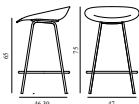

Mat Barstool 65 cm Front Upholstery Seaweed Cream Steel

Colli: 1
Size & Weight: H: 75 x W: 47 x D: 46,3 x SH: 65 cm - 5,1 kg
Packing: Brown Box - H: 88 x L: 55,5 x D: 52 cm
Material: Shell: Hemp Fibers, Eelgrass. Legs: Powder Coated Steel. Upholstery: See price groups
Production time: 8 weeks

713171 Group 1	SEK	<i>Contract Price</i> 5.084,00
713172 Group 2	SEK	<i>Contract Price</i> 5.140,00
713173 Group 3	SEK	<i>Contract Price</i> 5.372,00
713174 Group 4	SEK	<i>Contract Price</i> 5.428,00
713175 Group 5	SEK	<i>Contract Price</i> 5.656,00
713176 Group 6	SEK	<i>Contract Price</i> 6.172,00
713177 Group 7	SEK	<i>Contract Price</i> 6.400,00