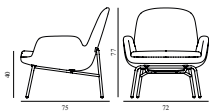

Era Lounge Chair Low Chrome

Colli: 1
Size & Weight: H: 77 x VV: 72 x D: 74 x SH: 40 cm - 16,2 kg
Packing: Brown Box - H: 80,4 x L: 83,4 x D: 75,4 cm - 21 kg
Material: Shell: Hard Molded PU Foam w. Steel Reinforcement, Cushion: Soft Molded PU Foam, Legs: Chrome, Upholstery: See price groups.
Production time: 6 weeks

707011 Group 1	SEK	<i>Contract Price</i> 15.084,00
707012 Group 2	SEK	<i>Contract Price</i> 15.312,00
707013 Group 3	SEK	<i>Contract Price</i> 16.456,00
707014 Group 4	SEK	<i>Contract Price</i> 16.800,00
707015 Group 5	SEK	<i>Contract Price</i> 17.484,00
707016 Group 6	SEK	<i>Contract Price</i> 19.772,00
707017 Group 7	SEK	<i>Contract Price</i> 20.572,00