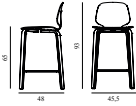

MY CHAIR BARSTOOL 65 CM FRONT UPHOLSTERY WOOD

Design: Nicholai Wiig Hansen, 2013
Duty Code: 9401610000
Made in: Lithuania
Price Groups: 1) Oceanic, Aquarius
2) Synergy, Remix, Main Line Flax
3) Yoredale, Canvas
4) Steelcut Trio, City Velvet
5) Hallingdal, Fiord, Divina Melange, Divina MD, Divina
6) Zero, Vidar
7) Ultra Leather, Elle

My Chair Barstool 65 cm Front Upholstery Oak

Colli: 1
Size & Weight: H: 93 x W: 45,5 x D: 48 x SH: 65 cm - 6,2 kg
Packing: Brown Box - H: 97 x L: 55 x D: 50,5 cm
Material: Shell: Lacquered Oak Veneer, PU Foam and Front Upholstery, Legs: Lacquered Oak Veneer; Upholstery: See price groups.
Production time: 6 weeks

710051 Group 1	SEK	<i>Contract Price</i> 6.684,00
710052 Group 2	SEK	<i>Contract Price</i> 6.856,00
710053 Group 3	SEK	<i>Contract Price</i> 6.972,00
710054 Group 4	SEK	<i>Contract Price</i> 7.140,00
710055 Group 5	SEK	<i>Contract Price</i> 7.312,00
710056 Group 6	SEK	<i>Contract Price</i> 7.828,00
710057 Group 7	SEK	<i>Contract Price</i> 8.000,00