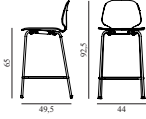

My Chair Barstool 65 cm Black Steel & Walnut

Colli: 1
Size & Weight: H: 92,5 x W: 44 x D: 49,5 x SH: 65 cm - 6 kg
Packing: Brown Box - H: 97 x L: 55 x D: 50,5 cm
Material: Shell: Lacquered Walnut Veneer, Legs: Powder Coated Steel
Production time: 4 weeks

SEK *Contract Price*
4.112,00