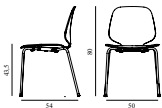

My Chair Chrome & Black

Colli: 1
Size & Weight: H: 80 x W: 50 x D: 54 x SH: 43,5 cm - 6 kg
Packing: Brown Box - H: 100 x L: 54 x D: 67 cm (2 pcs)
Material: Shell: Painted and Lacquered Ash Veneer, Legs: Chrome
Production time: 4 weeks

Contract Price
SEK 3.600,00