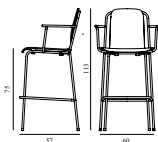

STUDIO BAR CHAIR 75 CM FULL UPHOLSTERY STEEL

Design: Simon Legald, 2020
Duty Code: 9401710000
Made in: Lithuania
Price Groups: 1) Oceanic, Aquarius
2) Synergy, Remix, Main Line Flax
3) Yoredale, Canvas
4) Steelcut Trio, City Velvet
5) Hallingdal, Fiord, Divina Melange, Divina MD, Divina
6) Zero, Vidar
7) Ultra Leather, Elle

Studio Bar Chair 75 cm Full Upholstery Black Steel		
Colli:	1	
Size & Weight:	H: 113 x W: 52 x D: 57 x SH: 75 cm - 7,9 kg	
Packing:	Brown Box - H: 114,5 x L: 54 x D: 59 cm - 9,6 kg	
Material:	Shell: Lacquered Oak Veneer or Painted and Lacquered Ash Veneer and Full Upholstery, Legs: Powder Coated Steel, Upholstery: See price groups.	
Production time:	5 weeks	
711631 Group 1	SEK	<i>Contract Price</i> 5.484,00
711632 Group 2	SEK	<i>Contract Price</i> 5.600,00
711633 Group 3	SEK	<i>Contract Price</i> 6.056,00
711634 Group 4	SEK	<i>Contract Price</i> 6.172,00
711635 Group 5	SEK	<i>Contract Price</i> 6.512,00
711636 Group 6	SEK	<i>Contract Price</i> 7.540,00
711637 Group 7	SEK	<i>Contract Price</i> 7.884,00

STUDIO BAR ARMCHAIR 75 CM STEEL

Design: Simon Legald, 2020
Duty Code: 9401790000
Made in: Lithuania
Construction: Studio bar chair is made in molded oak veneer. Comes with a clear lacquer or in a painted version. Legs are made of powder coated steel tubes.

Studio Bar Armchair 75 cm Black Steel			
Colli:	1		
Size & Weight:	H: 113 x W: 60 x D: 57 x SH: 75 cm - 8,9 kg		
Packing:	Brown Box - H: 114,5 x L: 59 x D: 62 cm - 10,9 kg		
Material:	Shell: Lacquered or painted and lacquered oak veneer, Legs: Powder coated steel.		
Production time:	2 weeks		
			<i>Contract Price</i> SEK 4.284,00
601960 Oak	601961 Light Grey	601962 Brown	601963 Green
601964 Black