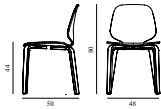

My Chair Walnut

Colli: 1
Size & Weight: H: 80 x W: 48 x D: 50 x SH: 44 cm - 6,2 kg
Packing: Brown Box - H: 100 x L: 54 x D: 67 cm - 15,4 kg
Material: Shell and Legs: Lacquered Walnut Veneer
Production time: 4 weeks

Contract Price
SEK 3.600,00