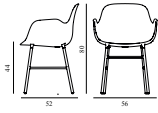

Form Armchair Steel

Colli:	1
Size & Weight:	H: 80 x W: 56 x D: 52 x SH: 44 cm - 7 kg
Packing:	Brown Box - H: 81,5 x L: 54 x D: 54 cm - 8,2 kg
Material:	Shell: Polypropylene, Legs: Powder Coated Steel.
Production time:	2 weeks