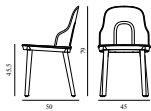

ALLEZ CHAIR PP

Design: Simon Legald, 2021

Duty Code: 9401800000

Made in: Denmark

Construction: The Allez chair is a knock-down component-based chair consisting of seven main components of a frame, a seat, a backrest and four legs. The chair is suitable for indoor or outdoor use and all parts are replaceable. The Allez chair is gas-injection molded using pure polypropylene (PP) and weighs only 3.6 kg. The seat is available in polyamide (PA) with a subtle cut-out, molded wicker in PP or with upholstery for indoor or outdoor. The legs are available in PP or lacquered oak. The Allez chair is delivered flat-packed or can be ordered assembled. Assembly manual included. The Allez chair meets European standards Level 2 (EN 16139:2013 and EN 1022:2005).

Maintenance: Clean with a damp cloth.

Allez Chair PP			
Colli:	1		
Size & Weight:	H: 79 x W: 45 x D: 50 x SH: 45,5 cm - 3,6 kg		
Packing:	Flat-packed: Brown Box - H: 50 x L: 44 x D: 15 cm - 3,6 kg - 0,033 m ³ / Mounted: Brown Box - H: 64 x L: 47 x D: 91 cm (2 pcs) - 9,3 kg - 0,2737 m ³		
Material:	Main body in polypropylene (PP). Seat available in polyamide (PA), molded wicker polypropylene (PP) or indoor or outdoor upholstery. Legs available in polypropylene (PP) or lacquered oak.		
Color:	Black, White, Grey, Warm grey, Park green		
Production time:	2 weeks		
		SEK	Contract Price 1.940,00
	304040 Black		304041 White
	304042 Grey		304043 Warm Grey
	304044 Park Green		