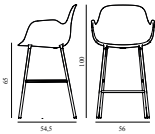

Contract Price 2.800,00
SEK				
	1402018 White		1402019 Grey	
			1402020 Black	
	1402022 Green		1402023 Red	

FORM BAR ARMCHAIR 65 CM FULL UPHOLSTERY STEEL

Design: Simon Legald, 2015
Awards: German Design Award 2016, Germany - "Special Mention" & IF Product Design Award 2016, Germany
Duty Code: 9401710000
Made in: Poland
Price Groups: 1) Oceanic, Aquarius
2) Synergy, Remix, Main Line Flax
3) Yoredale, Canvas
4) Steelcut Trio, City Velvet
5) Hallingdal, Fiord, Divina Melange, Divina MD, Divina
6) Zero, Vidar
7) Ultra Leather, Elle

Form Bar Armchair 65 cm Full Upholstery Black Steel

Colli: 1
Size & Weight: H: 100 x W: 56 x D: 54,5 x SH: 65 cm - 6,4 kg
Packing: Brown Box - H: 100 x L: 52,5 x D: 58 cm - 8,7 kg
Material: Shell: Polypropylene, PU Foam, Legs: Powder Coated Steel, Upholstery: See price groups.
Production time: 6 weeks

708241 Group 1	Contract Price 6.284,00
	SEK
708242 Group 2	Contract Price 6.400,00
	SEK
708243 Group 3	Contract Price 6.856,00
	SEK
708244 Group 4	Contract Price 7.084,00
	SEK
708245 Group 5	Contract Price 7.428,00
	SEK
708246 Group 6	Contract Price 8.456,00
	SEK
708247 Group 7	Contract Price 8.800,00
	SEK