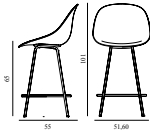

Mat Bar Chair 65 cm Front Upholstery Seaweed Cream Steel

Colli: 1
Size & Weight: H: 101 x W: 64 x D: 55 x SH: 65 cm - 5,3 kg
Packing: Brown Box - H: 112 x L: 54,5 x D: 52 cm
Material: Shell: Hemp Fibers, Eelgrass. Legs: Powder Coated Steel. Upholstery: See price groups
Production time: 8 weeks

713291 Group 1	SEK	Contract Price 5.884,00
713292 Group 2	SEK	Contract Price 5.940,00
713293 Group 3	SEK	Contract Price 6.284,00
713294 Group 4	SEK	Contract Price 6.340,00
713295 Group 5	SEK	Contract Price 6.572,00
713296 Group 6	SEK	Contract Price 7.200,00
713297 Group 7	SEK	Contract Price 7.428,00