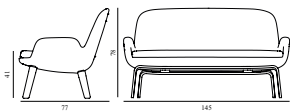

ERA SOFA WOOD

Design: Simon Legald, 2015
Awards: Red Dot Award 2016, Germany & German Design Award 2015 - "Special Mention", Germany
Duty Code: 94037000
Made in: Poland
Price Groups: 1) Oceanic, Aquarius
2) Synergy, Remix, Main Line Flax
3) Yoredale, Canvas
4) Steelcut Trio, City Velvet
5) Hallingdal, Fiord, Divina Melange, Divina MD, Divina
6) Zero, Vidar
7) Ultra Leather, Elle

Era Sofa Oak

Colli: 1
Size & Weight: H: 78 x W: 145 x D: 77 x SH: 41 cm - 27,2 kg
Packing: Brown Box - H: 86,5 x L: 150,5 x D: 88,5 cm - 41,8 kg
Material: Shell: Hard Molded PU Foam w. Steel Reinforcement, Cushion: Soft Molded PU Foam, Legs: Oak, Upholstery: See price groups
Production time: 6 weeks

707161 Group 1	SEK	<i>Contract Price</i> 26.972,00
707162 Group 2	SEK	<i>Contract Price</i> 27.428,00
707163 Group 3	SEK	<i>Contract Price</i> 29.372,00
707164 Group 4	SEK	<i>Contract Price</i> 29.940,00
707165 Group 5	SEK	<i>Contract Price</i> 31.200,00
707166 Group 6	SEK	<i>Contract Price</i> 35.312,00
707167 Group 7	SEK	<i>Contract Price</i> 40.228,00