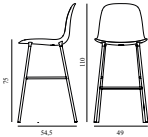

SEK	Contract Price 2.628,00
	1402000 White		1402001 Grey		1402002 Black
	1402003 Blue		1402004 Green		1402005 Red

FORM BAR CHAIR 75 CM FULL UPHOLSTERY STEEL

Design: Simon Legald, 2015
Awards: German Design Award 2016, Germany - "Special Mention" & IF Product Design Award 2016, Germany
Duty Code: 9401710000
Made in: Poland
Price Groups: 1) Oceanic, Aquarius
2) Synergy, Remix, Main Line Flax
3) Yoredale, Canvas
4) Steelcut Trio, City Velvet
5) Hallingdal, Fiord, Divina Melange, Divina MD, Divina
6) Zero, Vidar
7) Ultra Leather, Elle

Form Bar Chair 75 cm Full Upholstery Black Steel

Colli: 1
Size & Weight: H: 110 x W: 49 x D: 54,5 x SH: 75 cm - 5,9 kg
Packing: Brown Box - H: 110 x L: 51 x D: 56,5 cm - 8,2 kg
Material: Shell: Polypropylene, PU Foam, Legs: Powder Coated Steel, Upholstery: See price groups.
Production time: 6 weeks

708301 Group 1	SEK	Contract Price 5.256,00
708302 Group 2	SEK	Contract Price 5.256,00
708303 Group 3	SEK	Contract Price 5.712,00
708304 Group 4	SEK	Contract Price 5.828,00
708305 Group 5	SEK	Contract Price 6.172,00
708306 Group 6	SEK	Contract Price 7.084,00
708307 Group 7	SEK	Contract Price 7.312,00