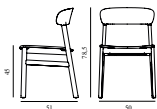

HERIT CHAIR

Design: Simon Legald, 2018

Duty Code: 9401690000

Made in: Denmark

Construction: The polypropylene (PP) parts are molded and injected with a core of foam. This innovative, patented technique enables large variations in thickness without the polypropylene subsiding. Legs are made of solid wood. Herit comes assembled.

Maintenance: Clean with damp cloth.

Herit Chair Oak

Colli: 1
Size & Weight: H: 78,5 x W: 50 x D: 51 x SH: 45 cm - 6,2 kg
Packing: Brown Box - H: 96 x L: 70 x D: 53 cm (2 pcs) - 15,2 kg
Material: Shell: Polypropylene, Legs: Oak
Production time: 2 weeks

SEK *Contract Price*
4.340,00

	1401000 White		1401001 Grey		1401002 Black		1401003 Sand
	1401004 Dusty Green