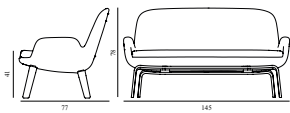

Era Sofa Walnut		
Colli:	1	
Size & Weight:	H: 78 x W: 145 x D: 77 x SH: 41 cm - 27,2 kg	
Packing:	Brown Box - H: 86,5 x L: 150,5 x D: 88,5 cm - 41,8 kg	
Material:	Shell: Hard Molded PU Foam w. Steel Reinforcement, Cushion: Soft Molded PU Foam, Legs: Walnut Veneer, Upholstery: See price groups	
Production time:	6 weeks	

707171 Group 1	SEK	<i>Contract Price</i> 26.972,00
707172 Group 2	SEK	<i>Contract Price</i> 27.428,00
707173 Group 3	SEK	<i>Contract Price</i> 29.372,00
707174 Group 4	SEK	<i>Contract Price</i> 29.940,00
707175 Group 5	SEK	<i>Contract Price</i> 31.200,00
707176 Group 6	SEK	<i>Contract Price</i> 35.312,00
707177 Group 7	SEK	<i>Contract Price</i> 40.228,00