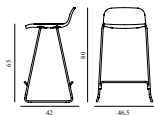

Just Barstool 65 cm w. back Full Upholstery Chrome

Colli: 1
Size & Weight: H: 80 x VV: 46,5 x D: 42 x SH: 65 cm - 6,4 kg
Packing: Brown Box - H: 1150 x L: 520 x D: 500 cm
Material: Shell: Lacquered Oak Veneer, Legs: Chrome, Upholstery: See price groups.
Production time: 6 weeks

709801 Group 1	SEK	<i>Contract Price</i> 7.200,00
709802 Group 2	SEK	<i>Contract Price</i> 7.256,00
709803 Group 3	SEK	<i>Contract Price</i> 7.484,00
709804 Group 4	SEK	<i>Contract Price</i> 7.540,00
709805 Group 5	SEK	<i>Contract Price</i> 7.656,00
709806 Group 6	SEK	<i>Contract Price</i> 8.112,00
709807 Group 7	SEK	<i>Contract Price</i> 8.228,00