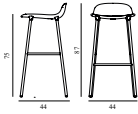

Contract Price 2.456,00
SEK				
602792 White	602793 Grey	602794 Black	602795 Blue	
602796 Green	602797 Red			

Form Barstool 75 cm Chrome				Contract Price 2.456,00
Colli: 1				
Size & Weight: H: 87 x W: 44 x D: 44 x SH: 75 cm - 4,4 kg				
Packing: Brown Box - H: 92 x L: 46,5 x D: 47 cm - 6,7 kg				
Material: Shell: Polypropylene, Legs: Chrome.				
Production time: 2 weeks				
SEK				

603162 White	603163 Grey	603164 Black	603165 Blue
603166 Green	603167 Red