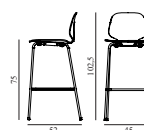

My Chair Barstool 75 cm Black Steel & Walnut

Colli: 1
Size & Weight: H: 102,5 x W: 45 x D: 52 x SH: 75 cm - 6,4 kg
Packing: Brown Box - H: 108 x L: 55 x D: 50,5 cm
M3: 0,3
Material: Shell: Lacquered Walnut Veneer, Legs: Powder Coated Steel
Production time: 4 weeks

SEK *Contract Price*
4.112,00