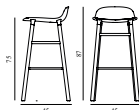

Form Barstool 75 cm Oak

Colli: 1
Size & Weight: H: 87 x W: 45 x D: 45 x SH: 75 cm - 3,5 kg
Packing: Brown Box - H: 92 x L: 46,5 x D: 47 cm - 4,7 kg
Material: Shell: Polypropylene, Legs: Oak.
Production time: 2 weeks

		SEK		Contract Price 3.140,00
602798 White	602799 Grey	602800 Black	602801 Blue	
602802 Green	602803 Red