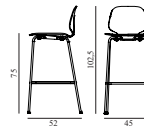

My Chair Barstool 75 cm Chrome & Walnut

Colli: 1
Size & Weight: H: 102,5 x W: 45 x D: 52 x SH: 75 cm - 6,4 kg
Packing: Brown Box - H: 108 x L: 55 x D: 50,5 cm
Material: Shell: Lacquered Walnut Veneer, Legs: Chrome
Production time: 4 weeks

SEK *Contract Price*
4.912,00