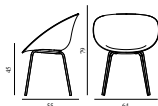

Mat Armchair Front Upholstery Seaweed Cream Steel

Colli: 1
Size & Weight: H: 79 x W: 64 x D: 55 x SH: 45 cm - 4,5 kg
Packing: Brown Box - H: 81 x L: 65 x D: 56 cm
Material: Shell: Hemp Fibers, Eelgrass. Legs: Powder Coated Steel. Upholstery: See price groups
Production time: 8 weeks

713091 Group 1	SEK	<i>Contract Price</i> 5.428,00
713092 Group 2	SEK	<i>Contract Price</i> 5.484,00
713093 Group 3	SEK	<i>Contract Price</i> 5.828,00
713094 Group 4	SEK	<i>Contract Price</i> 5.940,00
713095 Group 5	SEK	<i>Contract Price</i> 6.172,00
713096 Group 6	SEK	<i>Contract Price</i> 6.912,00
713097 Group 7	SEK	<i>Contract Price</i> 7.140,00