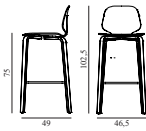

My Chair Barstool 75 cm Full Upholstery Black

Colli: 1
Size & Weight: H: 102,5 x W: 46,5 x D: 49 x SH: 75 cm - 7,5 kg
Packing: Brown Box - H: 108 x L: 55 x D: 50,5 cm
Material: Shell: Oak Veneer, PU Foam and Full Upholstery, Legs: Painted and Lacquered Ash Veneer, Upholstery: See price groups.
Production time: 6 weeks

710301 Group 1	SEK	<i>Contract Price</i> 8.000,00
710302 Group 2	SEK	<i>Contract Price</i> 8.056,00
710303 Group 3	SEK	<i>Contract Price</i> 8.284,00
710304 Group 4	SEK	<i>Contract Price</i> 8.628,00
710305 Group 5	SEK	<i>Contract Price</i> 8.972,00
710306 Group 6	SEK	<i>Contract Price</i> 9.884,00
710307 Group 7	SEK	<i>Contract Price</i> 10.172,00

MY CHAIR BARSTOOL 75 CM FULL UPHOLSTERY STEEL

Design: Nicholai Wiig Hansen, 2013
Duty Code: 9401710000
Made in: Lithuania
Price Groups: 1) Oceanic, Aquarius
2) Synergy, Remix, Main Line Flax
3) Yoredale, Canvas
4) Steelcut Trio, City Velvet
5) Hallingdal, Fiord, Divina Melange, Divina MD, Divina
6) Zero, Vidar
7) Ultra Leather, Elle