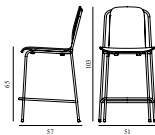

STUDIO BARSTOOL 65 CM FULL UPHOLSTERY

Design: Simon Legald, 2018
Duty Code: 9401710000
Made in: Denmark
Price Groups: 1) Oceanic, Aquarius
2) Synergy, Remix, Main Line Flax
3) Yoredale, Canvas
4) Steelcut Trio, City Velvet
5) Hallingdal, Fiord, Divina Melange, Divina MD, Divina
6) Zero, Vidar
7) Ultra Leather, Elle

Studio Barstool 65 cm Full Upholstery Black Steel		
Colli:	1	
Size & Weight:	H: 80 x W: 48 x D: 47 x SH: 65 cm - 5,9 kg	
Packing:	Brown Box - H: 92 x L: 56 x D: 53 cm - 8,3 kg	
M3:	0,2731	
Material:	Shell: Full Upholstery, Legs: Powder Coated Steel, Upholstery: See price groups.	
Production time:	5 weeks	
711391 Group 1	SEK	<i>Contract Price</i> 4.800,00
711392 Group 2	SEK	<i>Contract Price</i> 4.800,00
711393 Group 3	SEK	<i>Contract Price</i> 5.028,00
711394 Group 4	SEK	<i>Contract Price</i> 5.140,00
711395 Group 5	SEK	<i>Contract Price</i> 5.372,00
711396 Group 6	SEK	<i>Contract Price</i> 5.828,00
711397 Group 7	SEK	<i>Contract Price</i> 6.056,00

STUDIO BAR CHAIR 65 CM STEEL

Design: Simon Legald, 2020
Duty Code: 9401790000
Made in: Lithuania
Construction: Studio bar chair is made in molded oak veneer. Comes with a clear lacquer or in a painted version. Legs are made of powder coated steel tubes.

Studio Bar Chair 65 cm Black Steel			
Colli:	1		
Size & Weight:	H: 103 x W: 52 x D: 57 x SH: 65 cm - 7 kg		
Packing:	Brown Box - H: 104,5 x L: 53 x D: 59 cm - 9 kg		
Material:	Shell: Lacquered or painted and lacquered oak veneer, Legs: Powder coated steel.		
Production time:	2 weeks		
			<i>Contract Price</i> SEK 3.940,00
601955 Oak	601956 Light Grey	601957 Brown	601958 Green
601959 Black