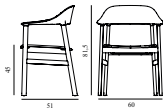

Herit Armchair Upholstery Oak

Colli: 1
Size & Weight: H: 81,5 x W: 60 x D: 51 x SH: 45 cm - 7 kg
Packing: M3: Brown Box - H: 88 x L: 60 x D: 54 cm - 9,3 kg
Material: Backrest: Polypropylene, Seat: Camira/Synergy or Sørensen/Spectrum Leather; Legs: Oak
Production time: 2 weeks

1401038 Synergy Grey	SEK Contract Price 6.000,00	1401039 Synergy Black	SEK Contract Price 6.000,00
1401040 Synergy Sand	SEK Contract Price 6.000,00	1401041 Synergy Dusty Green	SEK Contract Price 6.000,00
1401046 Spectrum Leather White	SEK Contract Price 7.656,00	1401047 Spectrum Leather Grey	SEK Contract Price 7.656,00
1401048 Spectrum Leather Black	SEK Contract Price 7.656,00	1401049 Spectrum Leather Sand	SEK Contract Price 7.656,00
1401050 Spectrum Leather Dusty Green	SEK Contract Price 7.656,00