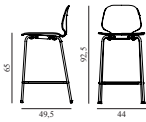

My Chair Barstool 65 cm Front Upholstery Black Steel & Black

Colli: 1
Size & Weight: H: 92,5 x W: 44 x D: 49,5 x SH: 65 cm - 6,3 kg
Packing: Brown Box - H: 97 x L: 55 x D: 50,5 cm
Material: Shell: Painted and Lacquered Ash Veneer, PU Foam and Front Upholstery, Legs: Powder Coated Steel, Upholstery: See price groups.
Production time: 6 weeks

710131 Group 1	SEK	<i>Contract Price</i> 5.140,00
710132 Group 2	SEK	<i>Contract Price</i> 5.256,00
710133 Group 3	SEK	<i>Contract Price</i> 5.372,00
710134 Group 4	SEK	<i>Contract Price</i> 5.600,00
710135 Group 5	SEK	<i>Contract Price</i> 5.772,00
710136 Group 6	SEK	<i>Contract Price</i> 6.228,00
710137 Group 7	SEK	<i>Contract Price</i> 6.400,00

MY CHAIR BARSTOOL 65 CM FULL UPHOLSTERY WOOD

Design: Nicholai Wiig Hansen, 2013
Duty Code: 9401610000
Made in: Lithuania
Price Groups: 1) Oceanic, Aquarius
2) Synergy, Remix, Main Line Flax
3) Yoredale, Canvas
4) Steelcut Trio, City Velvet
5) Hallingdal, Fiord, Divina Melange, Divina MD, Divina
6) Zero, Vidar
7) Ultra Leather, Elle