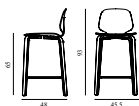

My Chair Barstool 65 cm Walnut

Colli: 1
Size & Weight: H: 93 x W: 45,5 x D: 48 x SH: 65 cm - 6,2 kg
Packing: Brown Box - H: 97 x L: 55 x D: 50,5 cm - 9 kg
Material: Shell and Legs: Lacquered Walnut Veneer
Production time: 4 weeks

SEK *Contract Price*
4.740,00