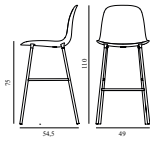

Form Bar Chair 75 cm Full Upholstery White Steel

Colli: 1
Size & Weight: H: 110 x W: 49 x D: 54,5 x SH: 75 cm - 5,9 kg
Packing: Brown Box - H: 110 x L: 51 x D: 56,5 cm - 8,2 kg
Material: Shell: Polypropylene, PU Foam, Legs: Powder Coated Steel, Upholstery: See price groups.
Production time: 6 weeks

708311 Group 1		<i>Contract Price</i> 5.256,00
708312 Group 2	SEK	5.256,00
708313 Group 3		<i>Contract Price</i> 5.712,00
708314 Group 4	SEK	5.828,00
708315 Group 5		<i>Contract Price</i> 6.172,00
708316 Group 6	SEK	7.084,00
708317 Group 7		<i>Contract Price</i> 7.312,00
	SEK	7.312,00