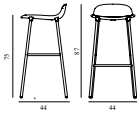

Form Barstool 75 cm Full Upholstery Black Steel

Colli: 1
Size & Weight: H: 87 x W: 44 x D: 44 x SH: 75 cm - 5 kg
Packing: Brown Box - H: 94,5 x L: 49,5 x D: 48,35 cm - 5 kg
Material: Shell: Polypropylene, PU Foam, Legs: Powder Coated Steel, Upholstery: See price groups.
Production time: 6 weeks

708101 Group 1	SEK	<i>Contract Price</i> 4.112,00
708102 Group 2	SEK	<i>Contract Price</i> 4.228,00
708103 Group 3	SEK	<i>Contract Price</i> 4.456,00
708104 Group 4	SEK	<i>Contract Price</i> 4.456,00
708105 Group 5	SEK	<i>Contract Price</i> 4.684,00
708106 Group 6	SEK	<i>Contract Price</i> 5.140,00
708107 Group 7	SEK	<i>Contract Price</i> 5.256,00