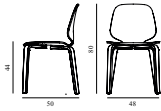

My Chair Full Upholstery Black		
Colli:	1	
Size & Weight:	H: 80 x W: 48 x D: 50 x SH: 44 cm - 6,3 kg	
Packing:	Brown Box - H: 100 x L: 54 x D: 67 cm - 15,6 kg	
Material:	Shell: Oak Veneer, PU Foam and Full Upholstery, Legs: Painted and Lacquered Ash Veneer, Upholstery: See price groups.	
Production time:	6 weeks	
709961 Group 1	SEK	<i>Contract Price</i> 6.856,00
709962 Group 2	SEK	<i>Contract Price</i> 6.972,00
709963 Group 3	SEK	<i>Contract Price</i> 7.200,00
709964 Group 4	SEK	<i>Contract Price</i> 7.600,00
709965 Group 5	SEK	<i>Contract Price</i> 7.940,00
709966 Group 6	SEK	<i>Contract Price</i> 8.972,00
709967 Group 7	SEK	<i>Contract Price</i> 9.312,00

MY CHAIR FULL UPHOLSTERY STEEL

Design: Nicholai Wiig Hansen, 2013
Duty Code: 9401710000
Made in: Lithuania
Price Groups: 1) Oceanic, Aquarius
2) Synergy, Remix, Main Line Flax
3) Yoredale, Canvas
4) Steelcut Trio, City Velvet
5) Hallingdal, Fiord, Divina Melange, Divina MD, Divina
6) Zero, Vidar
7) Ultra Leather, Elle