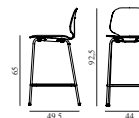

My Chair Barstool 65 cm Chrome & Walnut

Colli: 1
Size & Weight: H: 92,5 x W: 44 x D: 49,5 x SH: 65 cm - 6 kg
Packing: Brown Box - H: 97 x L: 55 x D: 50,5 cm
Material: Shell: Lacquered Walnut Veneer, Legs: Chrome
Production time: 4 weeks

Contract Price
SEK 4.912,00