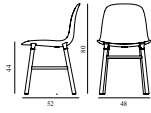

Form Chair Full Upholstery Walnut		
Colli:	1	
Size & Weight:	H: 80 x W: 48 x D: 52 x SH: 44 cm - 4,7 kg	
Packing:	Brown Box - H: 89 x L: 56 x D: 56 cm (2 pcs) - 14 kg	
Material:	Shell: Polypropylene, PU Foam, Legs: Walnut, Upholstery: See price groups	
Production time:	6 weeks	
707631 Group 1	SEK	<i>Contract Price</i> 6.056,00
707632 Group 2	SEK	<i>Contract Price</i> 6.172,00
707633 Group 3	SEK	<i>Contract Price</i> 6.628,00
707634 Group 4	SEK	<i>Contract Price</i> 6.740,00
707635 Group 5	SEK	<i>Contract Price</i> 6.972,00
707636 Group 6	SEK	<i>Contract Price</i> 7.884,00
707637 Group 7	SEK	<i>Contract Price</i> 8.228,00

FORM CHAIR STEEL

Design: Simon Legald, 2014
Awards: German Design Award 2016, Germany - "Special Mention" & IF Product Design Award 2016, Germany
Duty Code: 9401790000
Made in: Denmark
Construction: The shell is made of high-quality polypropylene (PP) and has been molded using one single injection, ensuring an extremely strong construction with the finest surface possible. The molded connectors match the legs in color, creating a seamless transition from legs to shell. Form is delivered assembled.
Maintenance: Clean with damp cloth.