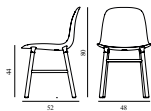

Form Chair Walnut

Colli: 1
Size & Weight: H: 80 x W: 48 x D: 52 x SH: 44 cm - 4 kg
Packing: Brown Box - H: 97,3 x L: 51 x D: 60 cm (2 pcs) - 11 kg
Material: Shell: Polypropylene, Legs: Walnut.
Production time: 2 weeks

Contract Price
SEK 3.028,00

	602822 White		602823 Grey		602824 Black		602825 Blue
	602826 Green		602827 Red