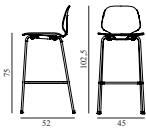

My Chair Barstool 75 cm Front Upholstery Chrome & Black

Colli: 1
Size & Weight: H: 102,5 x W: 45 x D: 52 x SH: 75 cm - 7,2 kg
Packing: Brown Box - H: 108 x L: 55 x D: 50,5 cm
Material: Shell: Painted and Lacquered Ash Veneer, PU Foam and Front Upholstery, Legs: Chrome, Upholstery: See price groups.
Production time: 6 weeks

710241 Group 1	SEK	<i>Contract Price</i> 6.172,00
710242 Group 2	SEK	<i>Contract Price</i> 6.340,00
710243 Group 3	SEK	<i>Contract Price</i> 6.456,00
710244 Group 4	SEK	<i>Contract Price</i> 6.628,00
710245 Group 5	SEK	<i>Contract Price</i> 6.800,00
710246 Group 6	SEK	<i>Contract Price</i> 7.312,00
710247 Group 7	SEK	<i>Contract Price</i> 7.484,00