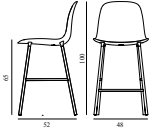

FORM BAR CHAIR 65 CM FULL UPHOLSTERY STEEL

Design: Simon Legald, 2015
Awards: German Design Award 2016, Germany - "Special Mention" & IF Product Design Award 2016, Germany
Duty Code: 9401710000
Made in: Poland
Price Groups: 1) Oceanic, Aquarius
2) Synergy, Remix, Main Line Flax
3) Yoredale, Canvas
4) Steelcut Trio, City Velvet
5) Hallingdal, Fiord, Divina Melange, Divina MD, Divina
6) Zero, Vidar
7) Ultra Leather, Elle

Form Bar Chair 65 cm Full Upholstery Black Steel

Coll: 1
Size & Weight: H: 100 x W: 48 x D: 52 x SH: 65 cm - 5,6 kg
Packing: Brown Box - H: 100 x L: 50 x D: 52,5 cm - 7,9 kg
Material: Shell: Polypropylene, PU Foam, Legs: Powder Coated Steel, Upholstery: See price groups.
Production time: 6 weeks

708181 Group 1	SEK	<i>Contract Price</i> 5.256,00
708182 Group 2	SEK	<i>Contract Price</i> 5.256,00
708183 Group 3	SEK	<i>Contract Price</i> 5.712,00
708184 Group 4	SEK	<i>Contract Price</i> 5.828,00
708185 Group 5	SEK	<i>Contract Price</i> 6.172,00
708186 Group 6	SEK	<i>Contract Price</i> 7.084,00
708187 Group 7	SEK	<i>Contract Price</i> 7.312,00