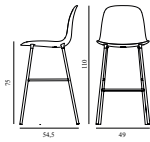

Form Bar Chair 75 cm Full Upholstery Red Steel

Colli: 1
Size & Weight: H: 110 x W: 49 x D: 54,5 x SH: 75 cm - 5,9 kg
Packing: Brown Box - H: 110 x L: 51 x D: 56,5 cm - 8,2 kg
Material: Shell: Polypropylene, PU Foam, Legs: Powder Coated Steel, Upholstery: See price groups.
Production time: 6 weeks

708341 Group 1	SEK	<i>Contract Price</i> 5.256,00
708342 Group 2	SEK	<i>Contract Price</i> 5.256,00
708343 Group 3	SEK	<i>Contract Price</i> 5.712,00
708344 Group 4	SEK	<i>Contract Price</i> 5.828,00
708345 Group 5	SEK	<i>Contract Price</i> 6.172,00
708346 Group 6	SEK	<i>Contract Price</i> 7.084,00
708347 Group 7	SEK	<i>Contract Price</i> 7.312,00