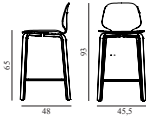

My Chair Barstool 65 cm Full Upholstery Black

Colli: 1
Size & Weight: H: 92,5 x W: 45,5 x D: 48 x SH: 65 cm - 6,3 kg
Packing: Brown Box - H: 97 x L: 55 x D: 50,5 cm - 9,1 kg
Material: Shell: Oak Veneer, PU Foam and Full Upholstery, Legs: Painted and Lacquered Ash Veneer, Upholstery: See price groups.
Production time: 6 weeks

710161 Group 1	SEK	<i>Contract Price</i> 7.884,00
710162 Group 2	SEK	<i>Contract Price</i> 8.000,00
710163 Group 3	SEK	<i>Contract Price</i> 8.228,00
710164 Group 4	SEK	<i>Contract Price</i> 8.572,00
710165 Group 5	SEK	<i>Contract Price</i> 8.912,00
710166 Group 6	SEK	<i>Contract Price</i> 9.828,00
710167 Group 7	SEK	<i>Contract Price</i> 10.112,00