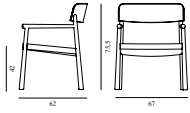

Maintenance: Clean with a damp cloth.

Timb Lounge Armchair Upholstery

Colli: 1

Size & Weight: H: 75,5 x W: 67 x D: 62 x SH: 42 x AH: 58 cm - 7,2 kg

Packing: Brown Box - H: 68 x L: 79 x D: 65 cm - 9,8 kg

M3: 0,3492