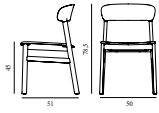

Herit Chair Smoked Oak

Colli: 1
Size & Weight: H: 78,5 x W: 50 x D: 51 x SH: 45 cm - 6,2 kg
Packing: Brown Box - H: 96 x L: 70 x D: 53 cm (2 pcs) - 15,2 kg
Material: Shell: Polypropylene, Legs: Painted and Lacquered Oak
Production time: 2 weeks