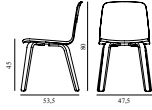

JUST CHAIR WOOD

Design: Iskos-Berlin, 2016
Duty Code: 9401690000
Made in: Poland
Construction: Just consists of a shell and legs made of oak veneer. Just chair is delivered assembled.
Maintenance: Clean with damp cloth.

Just Chair Oak

Colli: 2
Size & Weight: H: 80 x W: 47,5 x D: 53,5 x SH: 45 cm - 5,5 kg
Packing: Brown Box - H: 94,45 x L: 67,7 x D: 57,7 cm - 14 kg
Material: Lacquered Oak Veneer.
Production time: 2 weeks

Contract Price
SEK 3.312,00