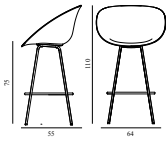

Mat Bar Armchair 75 cm Front Upholstery Hemp Black Steel

Coll: 1
Size & Weight: H: 110 x W: 64 x D: 55 x SH: 75 cm - 7 kg
Packing: Brown Box - H: 111 x L: 66 x D: 57 cm
Material: Shell: Hemp Fibers. Legs: Powder Coated Steel. Upholstery: See price groups
Production time: 8 weeks

713421 Group 1	SEK	<i>Contract Price</i> 6.112,00
713422 Group 2	SEK	<i>Contract Price</i> 6.228,00
713423 Group 3	SEK	<i>Contract Price</i> 6.572,00
713424 Group 4	SEK	<i>Contract Price</i> 6.628,00
713425 Group 5	SEK	<i>Contract Price</i> 6.856,00
713426 Group 6	SEK	<i>Contract Price</i> 7.600,00
713427 Group 7	SEK	<i>Contract Price</i> 7.828,00