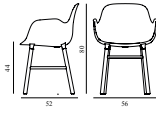

Form Armchair Full Upholstery Black Oak

Colli: 1
Size & Weight: H: 80 x W: 56 x D: 52 x SH: 44 cm - 5,5 kg
Packing: Brown Box - H: 90 x L: 55,5 x D: 56,5 cm - 10 kg
Material: Shell: Polypropylene, PU Foam, Legs: Painted and Lacquered Oak, Upholstery: See price groups
Production time: 6 weeks

707741 Group 1	SEK	<i>Contract Price</i> 6.512,00
707742 Group 2	SEK	<i>Contract Price</i> 6.628,00
707743 Group 3	SEK	<i>Contract Price</i> 7.200,00
707744 Group 4	SEK	<i>Contract Price</i> 7.312,00
707745 Group 5	SEK	<i>Contract Price</i> 7.656,00
707746 Group 6	SEK	<i>Contract Price</i> 8.684,00
707747 Group 7	SEK	<i>Contract Price</i> 9.028,00