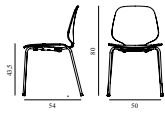

My Chair Black Steel & Black

Colli:	1
Size & Weight:	H: 80 x W: 50 x D: 54 x SH: 43,5 cm - 6 kg
Packing:	Brown Box - H: 100 x L: 54 x D: 67 cm (2 pcs)
Material:	Shell: Painted and Lacquered Ash Veneer, Legs: Powder Coated Steel
Production time:	4 weeks