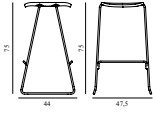

JUST BARSTOOL 75 CM STEEL

Design: Iskos-Berlin, 2016
Duty Code: 9401790000
Made in: Poland
Construction: Just is delivered assembled.
Maintenance: Clean with damp cloth.

Just Barstool 75 cm Chrome

Colli: 1
Size & Weight: H: 75 x VV: 47,5 x D: 44 x SH: 75 cm - 6,6 kg
Packing: Brown Box - H: 101,4 x L: 50,75 l x D: 50,7 cm - 29,2 kg
Material: Lacquered Oak Veneer, Legs: Chrome/steel
Production time: 2 weeks

SEK *Contract Price*
2.800,00