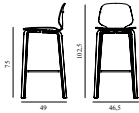

Maintenance: Clean with damp cloth.

My Chair Barstool 75 cm Oak

Colli: 1
 Size & Weight: H: 102,5 x W: 50 x D: 49 x SH: 75 cm - 6,6 kg
 Packing: Brown Box - H: 108 x L: 55 x D: 50,5 cm - 9 kg
 Material: Shell and Legs: Lacquered Oak Veneer
 Production time: 4 weeks