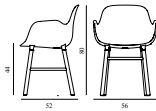

Form Armchair Full Upholstery Oak

Colli: 1
Size & Weight: H: 80 x W: 56 x D: 52 x SH: 44 cm - 5,5 kg
Packing: Brown Box - H: 90 x L: 55,5 x D: 56,5 cm - 10 kg
Material: Shell: Polypropylene, PU Foam, Legs: Oak, Upholstery: See price groups
Production time: 6 weeks

707731 Group 1	Contract Price 6.512,00
707732 Group 2	Contract Price 6.628,00
707733 Group 3	Contract Price 7.200,00
707734 Group 4	Contract Price 7.312,00
707735 Group 5	Contract Price 7.656,00
707736 Group 6	Contract Price 8.684,00
707737 Group 7	Contract Price 9.028,00