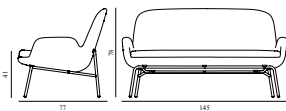

Era Sofa Chrome		
Colli:	1	
Size & Weight:	H: 78 x W: 145 x D: 77 x SH: 41 cm - 31,1 kg	
Packing:	Brown Box - H: 86,5 x L: 150,5 x D: 88,5 cm - 41,6 kg	
Material:	Shell: Hard Molded PU Foam w. Steel Reinforcement, Cushion: Soft Molded PU Foam, Legs: Chrome, Upholstery: See price groups	
Production time:	6 weeks	
707151 Group 1	SEK	<i>Contract Price</i> 31.884,00
707152 Group 2	SEK	<i>Contract Price</i> 32.340,00
707153 Group 3	SEK	<i>Contract Price</i> 34.284,00
707154 Group 4	SEK	<i>Contract Price</i> 34.856,00
707155 Group 5	SEK	<i>Contract Price</i> 36.112,00
707156 Group 6	SEK	<i>Contract Price</i> 40.228,00
707157 Group 7	SEK	<i>Contract Price</i> 45.256,00