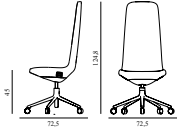

5) Hallingdal, Fiord, Divina Melange, Divina MD, Divina

6) Zero, Vidar

7) Ultra Leather, Elle

Off Chair High 5W Gas Lift Alu

Colli: 1
 Size & Weight: H: 124,8 x W: 72,5 x D: 72,5 x SH: 45 cm - 16,2 kg
 Packing: Brown Box - H: 134 x L: 69 x D: 72 cm - 17,2 kg
 M3: 0,6657
 Material: Seat: Rigid PU foam and full upholstery with a steel reinforcement structure inside, Legs and armrests: Polished aluminum with five wheels, Upholstery: See price groups.
 Production time: 5 weeks