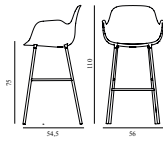

Form Bar Armchair 75 cm Full Upholstery Grey Steel

Colli: 1
Size & Weight: H: 110 x W: 56 x D: 54,5 x SH: 75 cm - 6,6 kg
Packing: Brown Box - H: 110 x L: 56 x D: 58 cm - 8,9 kg
Material: Shell: Polypropylene, PU Foam, Legs: Powder Coated Steel, Upholstery: See price groups.
Production time: 6 weeks

708381 Group 1	SEK	<i>Contract Price</i> 6.284,00
708382 Group 2	SEK	<i>Contract Price</i> 6.400,00
708383 Group 3	SEK	<i>Contract Price</i> 6.856,00
708384 Group 4	SEK	<i>Contract Price</i> 7.084,00
708385 Group 5	SEK	<i>Contract Price</i> 7.428,00
708386 Group 6	SEK	<i>Contract Price</i> 8.456,00
708387 Group 7	SEK	<i>Contract Price</i> 8.800,00