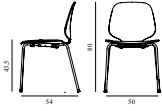

MY CHAIR FRONT UPHOLSTERY STEEL

Design: Nicholai Wiig Hansen, 2013
Duty Code: 9401710000
Made in: Lithuania
Price Groups: 1) Oceanic, Aquarius
2) Synergy, Remix, Main Line Flax
3) Yoredale, Canvas
4) Steelcut Trio, City Velvet
5) Hallingdal, Fiord, Divina Melange, Divina MD, Divina
6) Zero, Vidar
7) Ultra Leather, Elle

My Chair Front Upholstery Chrome & Oak

Colli: 1
Size & Weight: H: 80 x W: 50 x D: 54 x SH: 43,5 cm - 6 kg
Packing: Brown Box - H: 100 x L: 54 x D: 67 cm
Material: Shell: Lacquered Oak Veneer, PU Foam and Front Upholstery, Legs: Chrome, Upholstery: See price groups.
Production time: 6 weeks

709881 Group 1	SEK	<i>Contract Price</i> 5.140,00
709882 Group 2	SEK	<i>Contract Price</i> 5.200,00
709883 Group 3	SEK	<i>Contract Price</i> 5.372,00
709884 Group 4	SEK	<i>Contract Price</i> 5.600,00
709885 Group 5	SEK	<i>Contract Price</i> 5.772,00
709886 Group 6	SEK	<i>Contract Price</i> 6.400,00
709887 Group 7	SEK	<i>Contract Price</i> 6.572,00