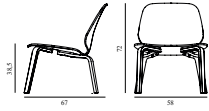

My Chair Lounge Front Upholstery Black

Colli: 1
Size & Weight: H: 72 x W: 58 x D: 67 x SH: 38,5 cm - 8,9 kg
Packing: Brown Box - H: 76,5 x L: 67 x D: 62,5 cm - 11,9 kg
Material: Shell: Painted and Lacquered Ash Veneer; PU Foam and Front Upholstery; Legs: Painted and Lacquered Ash Veneer; Upholstery: See price groups.
Production time: 6 weeks

710011 Group 1	SEK	<i>Contract Price</i> 6.684,00
710012 Group 2	SEK	<i>Contract Price</i> 6.856,00
710013 Group 3	SEK	<i>Contract Price</i> 6.972,00
710014 Group 4	SEK	<i>Contract Price</i> 7.256,00
710015 Group 5	SEK	<i>Contract Price</i> 7.428,00
710016 Group 6	SEK	<i>Contract Price</i> 8.000,00
710017 Group 7	SEK	<i>Contract Price</i> 8.284,00