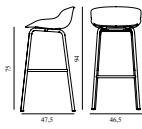

Hyg Barstool 75 cm Full Upholstery Sand Steel

Colli: 1
Size & Weight: H: 94 x W: 46,5 x D: 47,5 x SH: 75 cm - 6,6 kg
Packing: Brown Box - H: 96 x L: 49,5 x D: 48,5 cm - 8,6 kg
M3: 0,2305
Material: Shell: Polypropylene with PU foam and full upholstery. Legs: Powder coated steel, Upholstery: See price groups.
Production time: 5 weeks

709681 Group 1	SEK	<i>Contract Price</i> 5.200,00
709682 Group 2	SEK	<i>Contract Price</i> 5.256,00
709683 Group 3	SEK	<i>Contract Price</i> 5.428,00
709684 Group 4	SEK	<i>Contract Price</i> 5.772,00
709685 Group 5	SEK	<i>Contract Price</i> 6.056,00
709686 Group 6	SEK	<i>Contract Price</i> 6.856,00
709687 Group 7	SEK	<i>Contract Price</i> 7.140,00

HYG SOFA

Design: Simon Legald, 2018
Duty Code: 9401610000
Made in: Lithuania
Price Groups: 1) Oceanic, Aquarius
2) Synergy, Remix, Main Line Flax
3) Yoredale, Canvas
4) Steelcut Trio, City Velvet
5) Hallingdal, Fiord, Divina Melange, Divina MD, Divina
6) Zero, Vidar
7) Ultra Leather, Elle