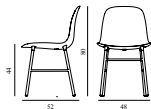

Form Chair Steel			
Colli:	1		
Size & Weight:	H: 80 x W: 48 x D: 52 x SH: 44 cm - 5 kg		
Packing:	Brown Box - H: 97,3 x L: 51 x D: 60 cm (2 pcs) - 12,5 kg		
Material:	Shell: Polypropylene, Legs: Powder Coated Steel.		
Production time:	2 weeks		
			SEK <i>Contract Price</i> 2.340,00
602810 White	602811 Grey	602812 Black	602813 Blue
602814 Green	602815 Red