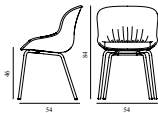

Hyg Comfort Chair Full Upholstery Grey Steel

Colli: 1
Size & Weight: H: 84 x VV: 54 x D: 54 x SH: 46 cm - 7,5 kg
Packing: Brown Box - H: 86 x L: 57,5 x D: 56 cm
M3: 0,2769
Material: Shell: Polypropylene with PU foam and full upholstery. Legs: Powder Coated Steel, Upholstery: See price groups
Production time: 5 weeks

708671 Group 1	SEK	<i>Contract Price</i> 6.628,00
708672 Group 2	SEK	<i>Contract Price</i> 6.740,00
708673 Group 3	SEK	<i>Contract Price</i> 7.140,00
708674 Group 4	SEK	<i>Contract Price</i> 7.484,00
708675 Group 5	SEK	<i>Contract Price</i> 7.884,00
708676 Group 6	SEK	<i>Contract Price</i> 9.028,00
708677 Group 7	SEK	<i>Contract Price</i> 9.940,00