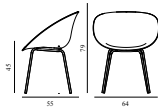

Contract Price 2.856,00
	SEK	
	609205 Hemp	
	609206 Seaweed	

MAT ARMCHAIR STEEL

Design: Foersom & Hiort-Lorenzen, 2023

Duty Code: 94015900

Made in: Denmark

Construction: Mat Chair collection comprises a hemp shell crafted in a uniquely developed compression process and mounted to powder coated steel legs. The shell is crafted using a unique blend of 75% hemp fibers, while the remaining 25% constitute a specially developed, recyclable bico binder. The Seaweed variant comprises 69% hemp fibers, 6% eelgrass (seaweed) and 25% binder. If returned to Normann Copenhagen at the end of their life, both shell and base can be recycled.

Maintenance: Clean with a damp cloth.

Mat Armchair Cream Steel

Colli: 1
Size & Weight: H: 79 x W: 64 x D: 55 x SH: 45 cm - 4,5 kg
Packing: Brown Box - H: 81 x L: 65 x D: 56 cm
Material: Shell: Hemp Fibers. Legs: Powder Coated Steel.
Production time: 2 weeks

Contract Price
3.084,00
SEK

	609209 Hemp
	609210 Seaweed

Mat Armchair Black Steel

Colli: 1
Size & Weight: H: 79 x W: 64 x D: 55 x SH: 45 cm - 4,5 kg
Packing: Brown Box - H: 81 x L: 65 x D: 56 cm
Material: Shell: Hemp Fibers. Legs: Powder Coated Steel.
Production time: 2 weeks

Contract Price
3.084,00
SEK

	609211 Hemp
	609212 Seaweed