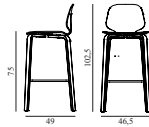

My Chair Barstool 75 cm Walnut

Colli: 1
Size & Weight: H: 102,5 x W: 46,5 x D: 49 x SH: 75 cm - 6,6 kg
Packing: Brown Box - H: 108 x L: 55 x D: 50,5 cm - 9 kg
Material: Shell and Legs: Lacquered Walnut Veneer
Production time: 4 weeks

SEK *Contract Price*
4.740,00