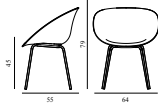

Mat Armchair Front Upholstery Seaweed Black Steel

Coll: I
Size & Weight: H: 79 x W: 64 x D: 55 x SH: 45 cm - 4,5 kg
Packing: Brown Box - H: 81 x L: 65 x D: 56 cm
Material: Shell: Hemp Fibers, Eelgrass. Legs: Powder Coated Steel. Upholstery: See price groups
Production time: 8 weeks

713111 Group 1	SEK	<i>Contract Price</i> 5.428,00
713112 Group 2	SEK	<i>Contract Price</i> 5.484,00
713113 Group 3	SEK	<i>Contract Price</i> 5.828,00
713114 Group 4	SEK	<i>Contract Price</i> 5.940,00
713115 Group 5	SEK	<i>Contract Price</i> 6.172,00
713116 Group 6	SEK	<i>Contract Price</i> 6.912,00
713117 Group 7	SEK	<i>Contract Price</i> 7.140,00