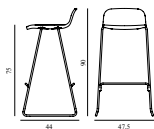

Just Barstool 75 cm w. Back Black Steel

Colli: 1
Size & Weight: H: 90 x W: 47,5 x D: 44 x SH: 75 cm - 7 kg
Packing: Brown Box - H: 116,4 x L: 52,7 x D: 50,7 cm - 24 kg
Material: Lacquered Oak Veneer or Painted and Lacquered Ash Veneer; Legs: Powder Coated Steel / Chrome
Production time: 2 weeks

Contract Price
SEK 2.800,00