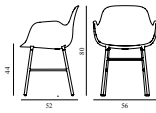

Form Armchair Full Upholstery Grey Steel

Colli: 1
Size & Weight: H: 80 x W: 56 x D: 52 x SH: 44 cm - 8 kg
Packing: Brown Box - H: 90 x L: 55,5 x D: 56,5 cm - 11 kg
Material: Shell: Polypropylene, PU Foam, Legs: Powder Coated Steel, Upholstery: See price groups
Production time: 6 weeks

707781 Group 1	SEK	<i>Contract Price</i> 5.828,00
707782 Group 2	SEK	<i>Contract Price</i> 5.940,00
707783 Group 3	SEK	<i>Contract Price</i> 6.400,00
707784 Group 4	SEK	<i>Contract Price</i> 6.512,00
707785 Group 5	SEK	<i>Contract Price</i> 6.856,00
707786 Group 6	SEK	<i>Contract Price</i> 8.000,00
707787 Group 7	SEK	<i>Contract Price</i> 8.340,00