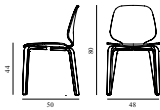

My Chair Front Upholstery Black

Colli: 1
Size & Weight: H: 80 x W: 48 x D: 50 x SH: 44 cm - 6,6 kg
Packing: Brown Box - H: 100 x L: 54 x D: 67 cm - 9,6 kg
Material: Shell: Painted and Lacquered Ash Veneer; PU Foam and Front Upholstery; Legs: Painted and Lacquered Ash Veneer; Upholstery: See price groups.
Production time: 6 weeks

709871 Group 1	SEK	<i>Contract Price</i> 4.684,00
709872 Group 2	SEK	<i>Contract Price</i> 4.740,00
709873 Group 3	SEK	<i>Contract Price</i> 4.972,00
709874 Group 4	SEK	<i>Contract Price</i> 5.200,00
709875 Group 5	SEK	<i>Contract Price</i> 5.372,00
709876 Group 6	SEK	<i>Contract Price</i> 6.000,00
709877 Group 7	SEK	<i>Contract Price</i> 6.172,00