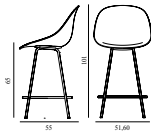

Mat Bar Chair 65 cm Front Upholstery Hemp Black Steel

Coll: 1
Size & Weight: H: 101 x W: 64 x D: 55 x SH: 65 cm - 5,3 kg
Packing: Brown Box - H: 112 x L: 54,5 x D: 52 cm
Material: Shell: Hemp Fibers. Legs: Powder Coated Steel. Upholstery: See price groups
Production time: 8 weeks

713301 Group 1	SEK	<i>Contract Price</i> 5.884,00
713302 Group 2	SEK	<i>Contract Price</i> 5.940,00
713303 Group 3	SEK	<i>Contract Price</i> 6.284,00
713304 Group 4	SEK	<i>Contract Price</i> 6.340,00
713305 Group 5	SEK	<i>Contract Price</i> 6.572,00
713306 Group 6	SEK	<i>Contract Price</i> 7.200,00
713307 Group 7	SEK	<i>Contract Price</i> 7.428,00