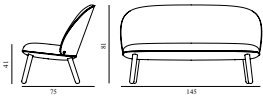

Ace Sofa Black Oak		
Colli:	1	
Size & Weight:	H: 81 x W: 145 x D: 75 x SH: 41 cm - 26,4 kg	
Packing:	Brown Box - H: 78 x L: 147 x D: 61 cm - 34 kg	
Material:	Shell: Veneer, PU Foam, Steel reinforcement, Legs: Painted and Lacquered Oak, Upholstery: See price groups	
Production time:	6 weeks	
707411 Group 1	SEK	<i>Contract Price</i> 16.572,00
707412 Group 2	SEK	<i>Contract Price</i> 17.256,00
707413 Group 3	SEK	<i>Contract Price</i> 18.284,00
707414 Group 4	SEK	<i>Contract Price</i> 18.740,00
707415 Group 5	SEK	<i>Contract Price</i> 20.000,00
707416 Group 6	SEK	<i>Contract Price</i> 22.740,00
707417 Group 7	SEK	<i>Contract Price</i> 23.028,00

ACE SOFA STEEL

Design: Hans Hornemann, 2016
Awards: German Design Award 2017, Germany & IF Design Award 2017, Germany
Duty Code: 9401710000
Made in: Lithuania
Price Groups: 1) Oceanic, Aquarius
2) Synergy, Remix, Main Line Flax
3) Yoredale, Canvas
4) Steelcut Trio, City Velvet
5) Hallingdal, Fiord, Divina Melange, Divina MD, Divina
6) Zero, Vidar
7) Ultra Leather, Elle