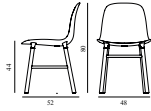

Era Lounge Chair, Era Sofa & Era Footstool Glides			
	900125 PE for steel / Black / 4pcs	Contract Price SEK	12,00

FORM CHAIR WOOD

Design: Simon Legald, 2016
 Awards: German Design Award 2016, Germany - "Special Mention" & IF Product Design Award 2016, Germany
 Duty Code: 9401790000
 Made in: Denmark
 Construction: The shell is made of high-quality polypropylene (PP) and has been molded using one single injection, ensuring an extremely strong construction with the finest surface possible. The molded connectors match the legs in color, creating a seamless transition from legs to shell. Form is delivered assembled.
 Maintenance: Clean with damp cloth.