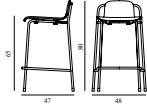

STUDIO BARSTOOL 65 CM STEEL

Design: Simon Legald, 2018
Duty Code: 9401790000
Made in: Lithuania
Construction: Studio is made in molded oak veneer. Comes with a clear lacquer or in a painted version. Legs are made of powder coated steel tubes. Stackable.
Maintenance: Clean with damp cloth.

Studio Barstool 65 cm Black Steel			
Colli:		1	
Size & Weight:		H: 80 x VV: 48 x D: 47 x SH: 65 cm - 5,3 kg	
Packing:		Brown Box - H: 92 x L: 56 x D: 53 cm - 7,7 kg	
M3:		0,2731	
Material:		Shell: Lacquered Oak Veneer or Painted and Lacquered Ash Veneer, Legs: Powder Coated Steel	
Production time:		2 weeks	
			Contract Price
			SEK 3.028,00
	601791 Oak		601792 Light Grey
	601793 Brown		601794 Green
	601795 Black		

STUDIO BARSTOOL 65 CM FRONT UPHOLSTERY STEEL

Design: Simon Legald, 2018
Duty Code: 9401710000
Price Groups: 1) Oceanic, Aquarius
2) Synergy, Remix, Main Line Flax
3) Yoredale, Canvas
4) Steelcut Trio, City Velvet
5) Hallingdal, Fiord, Divina Melange, Divina MD, Divina
6) Zero, Vidar
7) Ultra Leather, Elle

Studio Barstool 65 cm Front Upholstery Oak & Black Steel		
Colli:		1
Size & Weight:		H: 80 x VV: 48 x D: 47 x SH: 65 cm - 5,6 kg
Packing:		Brown Box - H: 92 x L: 56 x D: 53 cm - 8 kg
M3:		0,2731
Material:		Shell: Lacquered Oak Veneer and Front Upholstery, Legs: Powder Coated Steel, Upholstery: See price groups.
Production time:		5 weeks
711341 Group 1	SEK	Contract Price 5.140,00
711342 Group 2	SEK	Contract Price 5.256,00
711343 Group 3	SEK	Contract Price 5.484,00
711344 Group 4	SEK	Contract Price 5.484,00
711345 Group 5	SEK	Contract Price 5.712,00
711346 Group 6	SEK	Contract Price 6.056,00
711347 Group 7	SEK	Contract Price 6.284,00