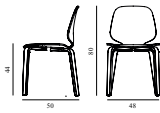

My Chair Front Upholstery Walnut

Colli: 1
Size & Weight: H: 80 x W: 48 x D: 50 x SH: 44 cm - 6,6 kg
Packing: Brown Box - H: 100 x L: 54 x D: 67 cm - 9,6 kg
Material: Shell: Lacquered Walnut Veneer; PU Foam and Front Upholstery; Legs: Lacquered Walnut Veneer; Upholstery: See price groups.
Production time: 6 weeks

709861 Group 1	SEK	<i>Contract Price</i> 4.684,00
709862 Group 2	SEK	<i>Contract Price</i> 4.800,00
709863 Group 3	SEK	<i>Contract Price</i> 5.028,00
709864 Group 4	SEK	<i>Contract Price</i> 5.200,00
709865 Group 5	SEK	<i>Contract Price</i> 5.372,00
709866 Group 6	SEK	<i>Contract Price</i> 6.000,00
709867 Group 7	SEK	<i>Contract Price</i> 6.172,00