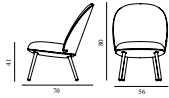

Ace Lounge Chair Black Metallic		
Colli:	1	
Size & Weight:	H: 80 x W: 56 x D: 70 x SH: 41 cm - 10,9 kg	
Packing:	Brown Box - H: 62 x L: 62 x D: 61 cm - 13,3 kg	
Material:	Shell: Veneer, PU Foam, Steel reinforcement, Legs: Black plated steel, Upholstery: See price groups	
Production time:	6 weeks	
707381 Group 1	SEK	<i>Contract Price</i> 8.512,00
707382 Group 2	SEK	<i>Contract Price</i> 8.740,00
707383 Group 3	SEK	<i>Contract Price</i> 9.200,00
707384 Group 4	SEK	<i>Contract Price</i> 9.540,00
707385 Group 5	SEK	<i>Contract Price</i> 10.000,00
707386 Group 6	SEK	<i>Contract Price</i> 11.256,00
707387 Group 7	SEK	<i>Contract Price</i> 12.400,00

ACE BAR CHAIR 65 CM STEEL

Design: Hans Hornemann, 2019
Duty Code: 9401710000
Made in: Lithuania
Price Groups: 1) Oceanic, Aquarius
2) Synergy, Remix, Main Line Flax
3) Yoredale, Canvas
4) Steelcut Trio, City Velvet
5) Hallingdal, Fiord, Divina Melange, Divina MD, Divina
6) Zero, Vidar
7) Ultra Leather, Elle