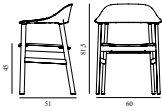

Herit Armchair Upholstery Smoked Oak

Colli: 1
Size & Weight: H: 81,5 x W: 60 x D: 51 x SH: 45 cm - 7 kg
Packing: Brown Box - H: 88 x L: 60 x D: 54 cm - 9,3 kg
M3: 0,2851
Material: Backrest: Polypropylene, Seat: Camira/Synergy or Sørensens/Spectrum Leather, Legs: Painted and Lacquered Oak
Production time: 2 weeks

	1401042 Synergy Grey	SEK	Contract Price 6.000,00		1401043 Synergy Black	SEK	Contract Price 6.000,00
	1401044 Synergy Sand	SEK	Contract Price 6.000,00		1401045 Synergy Dusty Green	SEK	Contract Price 6.000,00
	1401051 Spectrum Leather White	SEK	Contract Price 7.656,00		1401052 Spectrum Leather Grey	SEK	Contract Price 7.656,00
	1401053 Spectrum Leather Black	SEK	Contract Price 7.656,00		1401054 Spectrum Leather Sand	SEK	Contract Price 7.656,00
	1401055 Spectrum Leather Dusty Green	SEK	Contract Price 7.656,00