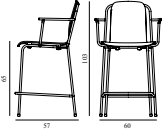

STUDIO BAR ARMCHAIR 65 CM STEEL

Design: Simon Legald, 2020
Duty Code: 9401790000
Made in: Lithuania
Construction: Studio bar chair is made in molded oak veneer. Comes with a clear lacquer or in a painted version. Legs are made of powder coated steel tubes.

Studio Bar Armchair 65 cm Black Steel

Colli: 1
Size & Weight: H: 103 x W: 51 x D: 57 x SH: 65 cm - 8,6 kg
Packing: Brown Box - H: 104,5 x L: 59 x D: 62 cm - 10,6 kg
Material: Shell: Lacquered or painted and lacquered oak veneer; Legs: Powder coated steel.
Production time: 2 weeks

Contract Price
SEK 4.284,00

601965 Oak	601966 Light Grey	601967 Brown	601968 Green
601969 Black			

STUDIO BAR ARMCHAIR 65 CM FRONT UPHOLSTERY STEEL

Design: Simon Legald, 2020
Duty Code: 9401710000
Made in: Lithuania
Price Groups: 1) Oceanic, Aquarius
2) Synergy, Remix, Main Line Flax
3) Yoredale, Canvas
4) Steelcut Trio, City Velvet
5) Hallingdal, Fiord, Divina Melange, Divina MD, Divina
6) Zero, Vidar
7) Ultra Leather, Elle

Studio Bar Armchair 65 cm Front Upholstery Oak & Black Steel

Colli: 1
Size & Weight: H: 103 x W: 60 x D: 57 x SH: 65 cm - 8,9 kg
Packing: Brown Box - H: 104,5 x L: 59 x D: 62 cm - 10,8 kg
Material: Shell: Lacquered oak veneer and front upholstery; Legs: Powder coated steel, Upholstery: See price groups.
Production time: 5 weeks

711461 Group 1	SEK	Contract Price 6.400,00
711462 Group 2	SEK	Contract Price 6.512,00
711463 Group 3	SEK	Contract Price 6.740,00
711464 Group 4	SEK	Contract Price 6.856,00
711465 Group 5	SEK	Contract Price 7.084,00
711466 Group 6	SEK	Contract Price 7.656,00
711467 Group 7	SEK	Contract Price 7.884,00