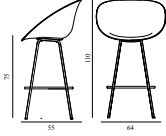

MAT BAR ARMCHAIR 75 CM FULL UPHOLSTERY STEEL

Design: Foersom & Hiort-Lorenzen, 2023

Duty Code: 94015900

Made in: Denmark

Price Groups: 1) Oceanic, Aquarius

2) Synergy, Remix, Main Line Flax

3) Yoredale, Canvas

4) Steelcut Trio, City Velvet

5) Hallingdal, Fiord, Divina Melange, Divina MD, Divina

6) Zero, Vidar

7) Ultra Leather, Elle

Mat Bar Armchair 75 cm Full Upholstery Cream Steel

Colli: 1
Size & Weight: H: 110 x W: 64 x D: 55 x SH: 75 cm - 7 kg
Packing: Brown Box - H: 111 x L: 66 x D: 57 cm
Material: Shell: Hemp Fibers. Legs: Powder Coated Steel. Upholstery: See price groups
Production time: 8 weeks

713581 Group 1	SEK	<i>Contract Price</i> 7.028,00

713582 Group 2	SEK	<i>Contract Price</i> 7.140,00

713583 Group 3	SEK	<i>Contract Price</i> 7.600,00

713584 Group 4	SEK	<i>Contract Price</i> 7.712,00

713585 Group 5	SEK	<i>Contract Price</i> 8.056,00

713586 Group 6	SEK	<i>Contract Price</i> 9.084,00

713587 Group 7	SEK	<i>Contract Price</i> 9.428,00