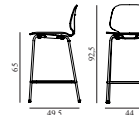

My Chair Barstool 65 cm Chrome & Oak

Colli: 1
Size & Weight: H: 92,5 x W: 44 x D: 49,5 x SH: 65 cm - 6 kg
Packing: Brown Box - H: 97 x L: 55 x D: 50,5 cm
Material: Shell: Lacquered Oak Veneer, Legs: Chrome
Production time: 4 weeks

Contract Price
SEK 4.628,00