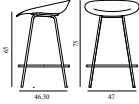

MAT BARSTOOL 65 CM FRONT UPHOLSTERY STEEL

Design: Foersom & Hiort-Lorenzen, 2023

Duty Code: 94015900

Made in: Denmark

Price Groups: 1) Oceanic, Aquarius

2) Synergy, Remix, Main Line Flax

3) Yoredale, Canvas

4) Steelcut Trio, City Velvet

5) Hallingdal, Fiord, Divina Melange, Divina MD, Divina

6) Zero, Vidar

7) Ultra Leather, Elle

Mat Barstool 65 cm Front Upholstery Hemp Cream Steel

Colli: 1
Size & Weight: H: 75 x W: 47 x D: 46,3 x SH: 65 cm - 5,1 kg
Packing: Brown Box - H: 88 x L: 55,5 x D: 52 cm
Material: Shell: Hemp Fibers. Legs: Powder Coated Steel. Upholstery: See price groups
Production time: 8 weeks

713161 Group 1	SEK	<i>Contract Price</i> 5.084,00
713162 Group 2	SEK	<i>Contract Price</i> 5.140,00
713163 Group 3	SEK	<i>Contract Price</i> 5.372,00
713164 Group 4	SEK	<i>Contract Price</i> 5.428,00
713165 Group 5	SEK	<i>Contract Price</i> 5.656,00
713166 Group 6	SEK	<i>Contract Price</i> 6.172,00
713167 Group 7	SEK	<i>Contract Price</i> 6.400,00