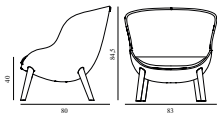

Hyg Lounge Chair Low Black Oak

Colli: 1
Size & Weight: H: 84.5 x W: 83 x D: 80 x SH: 40 cm - 15 kg
Packing: Brown Box - H: 93 x L: 92 x D: 88 cm - 22.2 kg
Material: Shell: Hard Molded PU Foam w. Steel Reinforcement, Cushion: Soft Molded PU Foam, Legs: Painted and Lacquered Oak, Upholstery: See price groups
Production time: 6 weeks

709141 Group 1	SEK	<i>Contract Price</i> 15.428,00
709142 Group 2	SEK	<i>Contract Price</i> 15.940,00
709143 Group 3	SEK	<i>Contract Price</i> 17.028,00
709144 Group 4	SEK	<i>Contract Price</i> 17.772,00
709145 Group 5	SEK	<i>Contract Price</i> 18.740,00
709146 Group 6	SEK	<i>Contract Price</i> 21.656,00
709147 Group 7	SEK	<i>Contract Price</i> 22.740,00