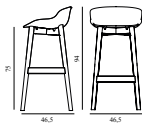

Hyg Barstool 75 cm Front Upholstery Sand & Oak

Colli: 1
Size & Weight: H: 94 x W: 46,5 x D: 46,5 x SH: 75 cm - 5,9 kg
Packing: Brown Box - H: 96 x L: 49,5 x D: 48,5 cm - 7,9 kg
Material: Shell: Polypropylene with PU foam and front upholstery. Legs: Lacquered oak, Upholstery: See price groups.
Production time: 5 weeks

709511 Group 1	SEK	<i>Contract Price</i> 5.372,00
709512 Group 2	SEK	<i>Contract Price</i> 5.428,00
709513 Group 3	SEK	<i>Contract Price</i> 5.600,00
709514 Group 4	SEK	<i>Contract Price</i> 5.772,00
709515 Group 5	SEK	<i>Contract Price</i> 5.940,00
709516 Group 6	SEK	<i>Contract Price</i> 6.512,00
709517 Group 7	SEK	<i>Contract Price</i> 6.684,00