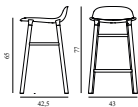

Form Barstool 65 cm Oak

Colli: 1
Size & Weight: H: 77 x W: 43 x D: 42,5 x SH: 65 cm - 3,4 kg
Packing: Brown Box - H: 82 x L: 45,2 x D: 45,2 cm - 4,6 kg
Material: Shell: Polypropylene, Legs: Oak.
Production time: 2 weeks

Contract Price
SEK 3.140,00

602780 White	602781 Grey	602782 Black	602783 Blue
602784 Green	602785 Red