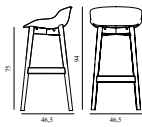

Hyg Barstool 75 cm Front Upholstery Grey & Black Oak

Colli: 1
Size & Weight: H: 94 x W: 46,5 x D: 46,5 x SH: 75 cm - 5,9 kg
Packing: Brown Box - H: 96 x L: 49,5 x D: 48,5 cm - 7,9 kg
M3: 0,2305
Material: Shell: Polypropylene with PU foam and front upholstery. Legs: Painted and lacquered oak, Upholstery: See price groups.
Production time: 5 weeks

709541 Group 1	SEK	<i>Contract Price</i> 5.372,00
709542 Group 2	SEK	<i>Contract Price</i> 5.428,00
709543 Group 3	SEK	<i>Contract Price</i> 5.600,00
709544 Group 4	SEK	<i>Contract Price</i> 5.772,00
709545 Group 5	SEK	<i>Contract Price</i> 5.940,00
709546 Group 6	SEK	<i>Contract Price</i> 6.512,00
709547 Group 7	SEK	<i>Contract Price</i> 6.684,00