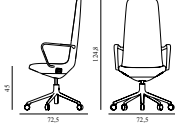

5) Hallingdal, Fiord, Divina Melange, Divina MD, Divina

6) Zero, Vidar

7) Ultra Leather, Elle

Off Armchair High 5W Gas Lift Alu

Coll:	1
Size & Weight:	H: 124,8 x W: 72,5 x D: 72,5 x SH: 45 cm - 16,2 kg
Packing:	Brown Box - H: 134 x L: 69 x D: 72 cm - 17,2 kg
M3:	0,6657
Material:	Seat: Rigid PU foam and full upholstery with a steel reinforcement structure inside, Legs and armrests: Polished aluminum with five wheels, Upholstery: See price groups
Production time:	5 weeks