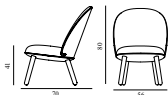

Ace Lounge Chair Smoked Oak

Colli: 1
Size & Weight: H: 80 x W: 56 x D: 70 x SH: 41 cm - 10,4 kg
Packing: Brown Box - H: 62 x L: 62 x D: 61 cm - 12,8 kg
Material: Shell: Veneer, PU Foam, Steel reinforcement, Legs: Painted and Lacquered Oak, Upholstery: See price groups
Production time: 6 weeks

707351 Group 1	SEK	<i>Contract Price</i> 7.712,00
707352 Group 2	SEK	<i>Contract Price</i> 8.000,00
707353 Group 3	SEK	<i>Contract Price</i> 8.456,00
707354 Group 4	SEK	<i>Contract Price</i> 8.800,00
707355 Group 5	SEK	<i>Contract Price</i> 9.256,00
707356 Group 6	SEK	<i>Contract Price</i> 10.512,00
707357 Group 7	SEK	<i>Contract Price</i> 11.656,00