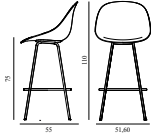

Maintenance: Clean with a damp cloth.

Mat Bar Chair 75 cm Cream Steel

Colli: 1
 Size & Weight: H: 110 x W: 51,6 x D: 55 x SH: 75 cm - 5,7 kg
 Packing: Brown Box - H: 112 x L: 54,5 x D: 52 cm
 Material: Shell: Hemp Fibers. Legs: Powder Coated Steel.
 Production time: 8 weeks