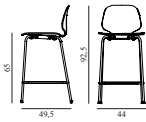

My Chair Barstool 65 cm Front Upholstery Chrome & Walnut

Colli: 1
Size & Weight: H: 92,5 x W: 44 x D: 49,5 x SH: 65 cm - 6,3 kg
Packing: Brown Box - H: 97 x L: 55 x D: 50,5 cm
Material: Shell: Lacquered Walnut Veneer, PU Foam and Front Upholstery, Legs: Chrome, Upholstery: See price groups.
Production time: 6 weeks

710091 Group 1	SEK	<i>Contract Price</i> 6.172,00
710092 Group 2	SEK	<i>Contract Price</i> 6.340,00
710093 Group 3	SEK	<i>Contract Price</i> 6.456,00
710094 Group 4	SEK	<i>Contract Price</i> 6.628,00
710095 Group 5	SEK	<i>Contract Price</i> 6.800,00
710096 Group 6	SEK	<i>Contract Price</i> 7.312,00
710097 Group 7	SEK	<i>Contract Price</i> 7.484,00