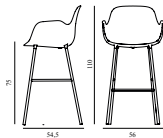

Form Bar Armchair 75 cm Full Upholstery White Steel

Colli: 1
Size & Weight: H: 110 x W: 56 x D: 54,5 x SH: 75 cm - 6,6 kg
Packing: Brown Box - H: 110 x L: 56 x D: 58 cm - 8,9 kg
Material: Shell: Polypropylene, PU Foam, Legs: Powder Coated Steel, Upholstery: See price groups.
Production time: 6 weeks

708371 Group 1	SEK	<i>Contract Price</i> 6.284,00
708372 Group 2	SEK	<i>Contract Price</i> 6.400,00
708373 Group 3	SEK	<i>Contract Price</i> 6.856,00
708374 Group 4	SEK	<i>Contract Price</i> 7.084,00
708375 Group 5	SEK	<i>Contract Price</i> 7.428,00
708376 Group 6	SEK	<i>Contract Price</i> 8.456,00
708377 Group 7	SEK	<i>Contract Price</i> 8.800,00