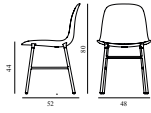

Form Chair Full Upholstery Blue Steel

Colli: 1
Size & Weight: H: 80 x W: 48 x D: 52 x SH: 44 cm - 6 kg
Packing: Brown Box - H: 89 x L: 56 x D: 56 cm (2 pcs) - 9 kg
Material: Shell: Polypropylene, PU Foam, Legs: Powder Coated Steel, Upholstery: See price groups
Production time: 6 weeks

707671 Group 1	SEK	<i>Contract Price</i> 4.572,00
707672 Group 2	SEK	<i>Contract Price</i> 4.572,00
707673 Group 3	SEK	<i>Contract Price</i> 5.028,00
707674 Group 4	SEK	<i>Contract Price</i> 5.140,00
707675 Group 5	SEK	<i>Contract Price</i> 5.484,00
707676 Group 6	SEK	<i>Contract Price</i> 6.400,00
707677 Group 7	SEK	<i>Contract Price</i> 6.628,00