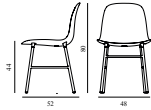

Form Chair Full Upholstery Black Steel

Colli: 1
Size & Weight: H: 80 x W: 48 x D: 52 x SH: 44 cm - 6 kg
Packing: Brown Box - H: 89 x L: 56 x D: 56 cm (2 pcs) - 9 kg
Material: Shell: Polypropylene, PU Foam, Legs: Powder Coated Steel, Upholstery: See price groups
Production time: 6 weeks

707641 Group 1	SEK	<i>Contract Price</i> 4.572,00
707642 Group 2	SEK	<i>Contract Price</i> 4.572,00
707643 Group 3	SEK	<i>Contract Price</i> 5.028,00
707644 Group 4	SEK	<i>Contract Price</i> 5.140,00
707645 Group 5	SEK	<i>Contract Price</i> 5.484,00
707646 Group 6	SEK	<i>Contract Price</i> 6.400,00
707647 Group 7	SEK	<i>Contract Price</i> 6.628,00