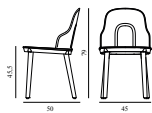

Contract Price
3.256,00

SEK				
 304069 Black	 304070 White	 304071 Grey	 304072 Warm Grey	

ALLEZ CHAIR OAK

Design: Simon Legald, 2021
 Duty Code: 9401690000
 Made in: Denmark

Construction: The Allez chair is a knock-down component-based chair consisting of seven main components of a frame, a seat, a backrest and four legs. The chair is suitable for indoor or outdoor use and all parts are replaceable. The Allez chair is gas-injection molded using pure polypropylene (PP) and weighs only 3.6 kg. The seat is available in polyamide (PA) with a subtle cut-out, molded wicker in PP or with upholstery for indoor or outdoor. The legs are available in PP or lacquered oak. The Allez chair is delivered flat-packed or can be ordered assembled. Assembly manual included. The Allez chair meets European standards Level 2 (EN 16139:2013 and EN 1022:2005).

Maintenance: Clean with a damp cloth.

Allez Chair Oak

Colli: 1
 Size & Weight: H: 79 x W: 45 x D: 50 x SH: 45,5 cm - 3,6 kg
 Packing: Flat-packed: Brown Box - H: 50 x L: 44 x D: 15 cm - 3,6 kg - 0,033 m3 / Mounted: Brown Box - H: 64 x L: 47 x D: 91 cm (2 pcs)- 9,3 kg - 0,2737 m3
 Material: Main body in polypropylene (PP). Seat available in polyamide (PA), molded wicker polypropylene (PP) or indoor or outdoor upholstery. Legs available in polypropylene (PP) or lacquered oak.
 Color: Black, White, Grey, Warm grey, Park green
 Production time: 2 weeks