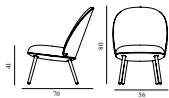

Ace Lounge Chair Brass		
Colli:	1	
Size & Weight:	H: 80 x W: 56 x D: 70 x SH: 41 cm - 10,9 kg	
Packing:	Brown Box - H: 62 x L: 62 x D: 61 cm - 13,3 kg	
Material:	Shell: Veneer, PU Foam, Steel reinforcement, Legs: Brass plated steel, Upholstery: See price groups	
Production time:	6 weeks	
707371 Group 1	SEK	<i>Contract Price</i> 8.628,00
707372 Group 2	SEK	<i>Contract Price</i> 8.856,00
707373 Group 3	SEK	<i>Contract Price</i> 9.372,00
707374 Group 4	SEK	<i>Contract Price</i> 9.712,00
707375 Group 5	SEK	<i>Contract Price</i> 10.112,00
707376 Group 6	SEK	<i>Contract Price</i> 11.428,00
707377 Group 7	SEK	<i>Contract Price</i> 12.572,00