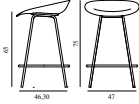

Mat Barstool 65 cm Full Upholstery Cream Steel

Colli: 1
Size & Weight: H: 75 x W: 47 x D: 46,3 x SH: 65 cm - 5,1 kg
Packing: Brown Box - H: 88 x L: 55,5 x D: 52 cm
Material: Shell: Hemp Fibers. Legs: Powder Coated Steel. Upholstery: See price groups
Production time: 8 weeks

713481 Group 1	SEK	<i>Contract Price</i> 5.484,00
713482 Group 2	SEK	<i>Contract Price</i> 5.540,00
713483 Group 3	SEK	<i>Contract Price</i> 5.828,00
713484 Group 4	SEK	<i>Contract Price</i> 5.884,00
713485 Group 5	SEK	<i>Contract Price</i> 6.112,00
713486 Group 6	SEK	<i>Contract Price</i> 6.740,00
713487 Group 7	SEK	<i>Contract Price</i> 6.972,00