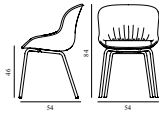

Hyg Comfort Chair Full Upholstery Black Steel

Colli: 1
Size & Weight: H: 84 x W: 54 x D: 54 x SH: 46 cm - 7,5 kg
Packing: Brown Box - H: 86 x L: 57,5 x D: 56 cm
M3: 0,2769
Material: Shell: Polypropylene with PU foam and full upholstery. Legs: Powder Coated Steel, Upholstery: See price groups
Production time: 5 weeks

708681 Group 1	SEK	<i>Contract Price</i> 6.628,00
708682 Group 2	SEK	<i>Contract Price</i> 6.740,00
708683 Group 3	SEK	<i>Contract Price</i> 7.140,00
708684 Group 4	SEK	<i>Contract Price</i> 7.484,00
708685 Group 5	SEK	<i>Contract Price</i> 7.884,00
708686 Group 6	SEK	<i>Contract Price</i> 9.028,00
708687 Group 7	SEK	<i>Contract Price</i> 9.940,00