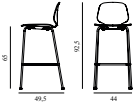

MY CHAIR BARSTOOL 65 CM FULL UPHOLSTERY STEEL

Design: Nicholai Wiig Hansen, 2013
Duty Code: 9401710000
Made in: Lithuania
Price Groups: 1) Oceanic, Aquarius
2) Synergy, Remix, Main Line Flax
3) Yoredale, Canvas
4) Steelcut Trio, City Velvet
5) Hallingdal, Fiord, Divina Melange, Divina MD, Divina
6) Zero, Vidar
7) Ultra Leather, Elle

My Chair Barstool 65 cm Full Upholstery Black Steel

Colli: 1
Size & Weight: H: 92,5 x W: 44 x D: 49,5 x SH: 65 cm - 7 kg
Packing: Brown Box - H: 97 x L: 55 x D: 50,5 cm - 9,8 kg
Material: Shell: Oak Veneer, PU Foam and Full Upholstery, Legs: Powder Coated Steel, Upholstery: See price groups.
Production time: 6 weeks

710181 Group 1	SEK	<i>Contract Price</i> 5.712,00
710182 Group 2	SEK	<i>Contract Price</i> 5.828,00
710183 Group 3	SEK	<i>Contract Price</i> 6.172,00
710184 Group 4	SEK	<i>Contract Price</i> 6.400,00
710185 Group 5	SEK	<i>Contract Price</i> 6.684,00
710186 Group 6	SEK	<i>Contract Price</i> 7.600,00
710187 Group 7	SEK	<i>Contract Price</i> 7.940,00