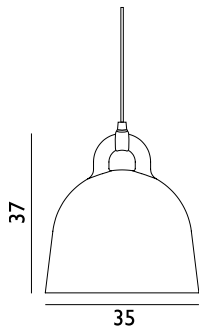

Bell Lamp Small US

Colli: 1
Size & Weight: H: 37 x Ø: 35 cm - 1,7 kg
Packing: Brown Box - H: 47 x L: 39 x D: 39 cm - 3,5 kg
M3: 0,0715
Material: Aluminum
Light Source: US E26 (big socket). Low-energy 9 Watt bulbs are recommended.

SEK Contract Price 3.256,00

503040 Sand	503042 Grey	503047 White	503052 Black