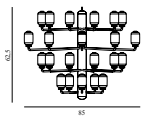

Amp Chandelier Large US

Colli: 1
Size & Weight: H: 62,5 x Ø: 85 cm - 7,4 kg
Packing: Brown Box - H: 70 x L: 89 x D: 87 cm - 14,2 kg
M3: 0,5283
Material: Glass, Marble
Light Source: Comes with 35 bulbs (G4 (LED)). All Bulbs can also be purchased separately. The Amp Chandelier is non-dimmable.