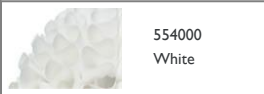

NORM 03

Design: Britt Kornum, 2003
Awards: Formland Prisen 2003, Danmark & Imm Cologne 2004 –
nominated Best Detail, Germany
Duty Code: 9405199090
Made in: Denmark
Construction: Norm 03 is a self-assembly lamp shade (manual included).
Socket and cord are sold separately.
Maintenance: Norm 03 can be cleaned with a duster.

Norm 03 Lamp Small

Colli: 6
Size & Weight: H: 32 x Ø: 53 cm - 1,1 kg
Packing: Gift Box - H: 6,5 x L: 40 x D: 28 cm - 1,3 kg
Colli Box: H: 41 x L: 30 x D: 41 cm
M3: 0,0504
Material: Lamp Shade Foil
Light Source: Low-energy 9 Watt bulbs are recommended.

Contract Price
SEK 1.028,00

NORM 06

Design: Simon Karkov, 2006
Duty Code: 9405199090
Made in: Denmark
Construction: Norm 06 is a self-assembly lamp shade (manual included).
Socket and cord are sold separately.
Maintenance: Norm 06 can be cleaned with a duster.

Norm 06 Lamp Small

Colli: 6
Size & Weight: H: 24 x Ø: 43 cm - 0,3 kg
Packing: Gift Box - H: 2,5 x L: 41 x D: 25 cm - 0,5 kg
Colli Box: H: 17 x L: 41 x D: 27 cm - 3,4 kg
M3: 0,0188
Material: Lamp Shade Foil
Light Source: Low-energy 9 Watt bulbs are recommended.

Contract Price
SEK 628,00

Norm 06 Lamp Medium

Colli: 6
Size & Weight: H: 30 x Ø: 62 cm - 0,5 kg
Packing: Gift Box - H: 3 x L: 42 x D: 29 cm - 0,8 kg
Colli Box: H: 17 x L: 43 x D: 31 cm - 5,2 kg
M3: 0,0227
Material: Lamp Shade Foil
Light Source: Low-energy 9 Watt bulbs are recommended.

Contract Price
SEK 740,00