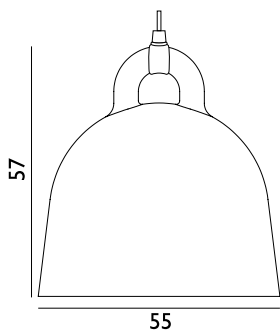

Bell Lamp Large EU

Colli: 1
Size & Weight: H: 57 x Ø: 55 cm - 3,4 kg
Packing: Brown Box - H: 66 x L: 60 x D: 60 cm - 7,9 kg
M3: 0,2376
Material: Aluminum
Light Source: E27 (big socket). Low-energy 9 Watt bulbs are recommended.

SEK Contract Price 5.140,00

502088 White	502096 Black	502105 Sand	502115 Grey

BELL US

Design: Andreas Lund & Jacob Rudbeck, 2012
Duty Code: 9405199090
Made in: China
Construction: Bell lamp in white has a white cord and white canopy.
Bell lamp in black has a black cord and black canopy.
Bell lamp in grey has a black cord and grey canopy. Bell lamp in sand has a brown cord and sand canopy. All Bell lamps come with a 4 m textile cord. Bulb is not included.
Maintenance: Clean with damp cloth.