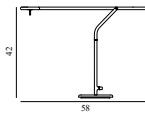

Flow Table Lamp EU

Colli: 1
Size & Weight: H: 42 x L: 58 x D: 16 cm - 3,2 kg
Packing: Brown Box - H: 25,5 x L: 73,5 x D: 25,5 cm - 4,7 kg
M3: 0,2027
Material: Powder Coated Metal
Light Source: SMD 2835 LED chip (not replaceable). Light source power - 5W, whole lamp power: 6.8W. Input voltage: 100-240V, LED part input: 15.1V DC 350mA. Color temperature: 2800-3200K. LED life span - 30000hrs.

Contract Price
SEK 3.256,00