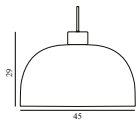

Grant Pendant Ø45 US

Colli: 1
Size & Weight: H: 29 x Ø: 45 cm - 4 kg
Packing: Brown Box - H: 54 x L: 54 x D: 37 cm - 5,5 kg
M3: 0,1079
Material: Steel, Granite
Light Source: LED 7kVWh/10.000h. Bulb is included.

Contract Price
5.256,00
SEK