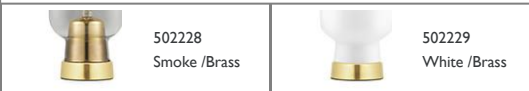

Amp Lamp Small Matt US

Colli: 1
Size & Weight: H: 17 x Ø: 14 cm - 0,6 kg
Packing: Gift Box - H: 33,7 x L: 19,4 x D: 19,2 cm - 1 kg
Material: Frosted glass; Zinc alloy
Color: Matt/White
Light Source: US E12 2W (LED) recommended. All Bulbs can be purchased separately.

Contract Price
SEK 1.200,00

Amp Lamp Large Matt US

Colli: 1
Size & Weight: H: 26 x Ø: 11,2 cm - 1,1 kg
Packing: Gift Box - H: 51 x L: 17,5 x D: 18 cm - 1,5 kg
Material: Frosted glass; Zinc alloy
Color: Matt/White
Light Source: US E12 2W (LED) recommended. All Bulbs can be purchased separately.

Contract Price
SEK 1.200,00

Amp Wall Lamp US

Colli: 1
Size & Weight: H: 30 x W: 17 x D: 11 cm - 67 kg
Packing: Gift Box - H: 41 x L: 19 x D: 21,5 cm - 1 kg
Material: Glass, marble and powder coated metal.
Light Source: US E12 2W (LED) recommended. All Bulbs can be purchased separately.

Contract Price
SEK 1.884,00

Amp Table Lamp US

Colli: 1
Size & Weight: H: 26,5 x Ø: 14 cm - 2 kg
Packing: Gift Box - H: 48 x L: 20,5 x D: 20,5 cm - 2,4 kg
Colli Box: H: 47 x L: 20,5 x D: 20,5 cm
M3: 0,0198
Material: Glass, Marble
Light Source: US E12 2W (LED). All Bulbs can be purchased separately.

Contract Price
SEK 2.000,00

Amp Table Lamp Brass US

Colli: 1
Size & Weight: H: 26,5 x Ø: 14 cm - 1,5 kg
Packing: Gift Box - H: 48 x L: 20,5 x D: 20,5 cm - 2,4 kg
Material: Glass, Brass
Light Source: US E12 2W (LED). All Bulbs can be purchased separately.

Contract Price
SEK 2.340,00

Amp Chandelier Small US

Colli: 1
Size & Weight: H: 32,5 x Ø: 62,5 cm - 6,5 kg
Packing: Brown Box - H: 44 x L: 69,5 x D: 68,5 cm - 9,5 kg
M3: 0,5281
Material: Glass, Marble
Light Source: Comes with 15 bulbs (G4 (LED)). All Bulbs can also be purchased separately. The Amp Chandelier is non-dimmable.

Contract Price
SEK 8.112,00