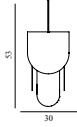

SUPERPOSE EU

Design: Frederik Kurzweg Design Studio, 2020
Duty Code: 9405199090
Made in: China
Construction: The lamp consists of three bent and rounded, perforated steel sheets with a white powder coating. The sheets are concentrically arranged around each other, shifted at a precise 180-degree angle.
Maintenance: Clean with damp cloth. Avoid use of all-purpose cleaners and others degreasing detergents.

Superpose Lamp EU

Colli: 1
Size & Weight: H: 53 x W: 30 x D: 30 cm - 3 kg
Packing: Brown Box - H: 34 x L: 64 x D: 37 cm - 5,65 kg
Material: Powder coated steel
Light Source: Standard E27 bulb socket. 4 m white textile-covered cord.

Contract Price
SEK 4.000,00