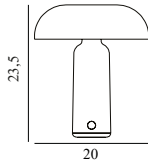

Porta Table Lamp

Colli: 1
Size & Weight: H: 23,5 x W: 20,2 x D: 11,2 x Ø: 6,5 cm - 0,49 kg
Packing: Gift Box - H: 24,2 x L: 20,5 x D: 11,8 cm - 0,717 kg
Material: ABS plastic and acrylic.
Color: Black, white, grey
Light Source: 0.2W x 12pcs LED (included). Color temperature 2800-3200K.

Contract Price
972,00
SEK

	510110 Black		510111 White		510112 Grey

PUFF

Design: Saskia Huebner, 2022
Duty Code: 9405199090
Made in: China

Construction: The lampshades are made of rice paper. The floor- and table lamp has a white powder-coated steel pole & base with soft EVA foam underneath, to protect the floor. Each lampshade has a collapsible construction and is therefore delivered flat-packed. A 2,5M white textile cord with socket and canopy can be purchased as an add-on for the pendants.

Maintenance: The lampshade can be cleaned with a feather duster, or wiped with a microfiber cloth.