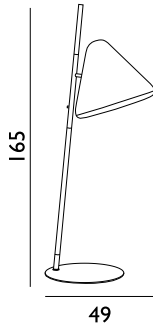

Hello Floor Lamp US

Colli: 1
Size & Weight: H: 165 x Ø: 49 cm - 12 kg
Packing: Brown Box - H: 58 x L: 86,5 x D: 67 cm - 16,5 kg
Material: Steel, Beech, Acrylic Diffuser
Light Source: US E26 (big socket). Low-energy 9 Watt bulbs are recommended

Contract Price
6.628,00
SEK

503060
White

503061
Grey