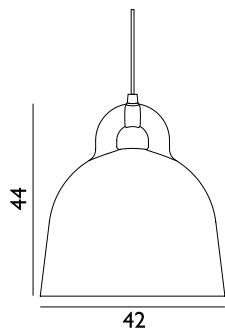

Bell Lamp Medium US

Colli: 1
Size & Weight: H: 44 x Ø: 42 cm - 3,1 kg
Packing: Brown Box - H: 53 x L: 48 x D: 48 cm - 5 kg
M3: 0,1221
Material: Aluminum
Light Source: US E26 (big socket). Low-energy 9 Watt bulbs are recommended.

SEK Contract Price 4.112,00

503044 Sand	503045 Grey	503048 White	503053 Black