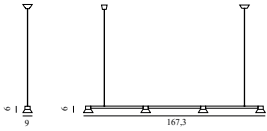

Hat Lamp Linear Large US

Colli: 1
Size & Weight: H: 6 x W: 9 x L: 167 cm - 3,5 kg
Packing: Brown Box - H: 18 x L: 172,5 x D: 18 cm - 4,6 kg
Material: Aluminum, Steel, Acrylic (PMMA).
Light Source: Comes with 3 LED PCBa light sources (LED 5W) that encompass a color temperature scale spectrum between 2700K and 6500K. Dimmable.

Contract Price
4.572,00
SEK

608341
Black

HELLO US

Design: Jonas Wagell, 2012
Duty Code: 9405299090
Made in: China
Construction: Delivered with 4 m textile cord with switch.
Maintenance: Clean with damp cloth.