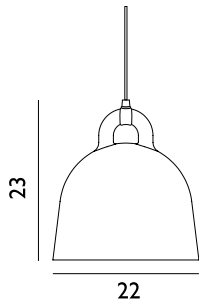

Bell Lamp X-Small US

Colli: 1
Size & Weight: H: 23 x Ø: 22 cm - 1,5 kg
Packing: Brown Box - H: 33 x L: 28 x D: 28 cm - 2 kg
M3: 0,0259
Material: Aluminum
Light Source: G9 Halogen. 20 Watt bulbs are recommended.

SEK Contract Price 2.340,00

503038 Sand	503046 White	503051 Black	503139 Grey