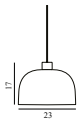

Grant Pendant Ø23 EU

Colli: 1
Size & Weight: H: 17 x Ø: 23 cm - 1 kg
Packing: Brown Box - H: 28,5 x L: 28,5 x D: 20 cm - 2 kg
M3: 0,0162
Material: Steel, Granite
Light Source: LED 5kVWh/10.000h. Bulb is included.

Contract Price
2.628,00
SEK