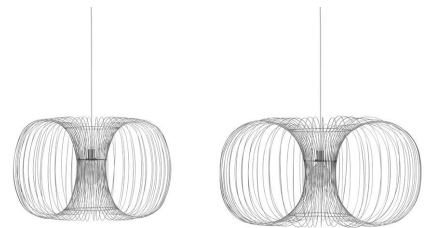

Coil Lamp Ø50 x H22,5

Colli: I
Size & Weight: H: 22,5 x Ø: 50 cm - 2,28 kg
Packing: Brown Box - H: 30,5 x L: 53,5 x D: 53,5 cm - 4,7 kg
M3: 0,093
Material: Stainless Steel
Light Source: EU E27 with Ø95MM, 8W bulbs (LED) are recommended
Production time: 1 week

Contract Price
SEK 4.000,00

	605875 EU		605950 US