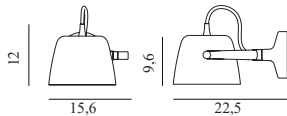

Tub Wall Lamp EU

Colli: 1
Size & Weight: H: 9,6 x L: 22,5 x Ø: 13,2 cm - 0,7 kg
Packing: Brown Box - H: 22 x L: 30 x D: 22 cm - 1,4 kg
Material: Lacquered or powder coated aluminum
Color: Brushed aluminum, Black, White
Light Source: 2 pcs. G9 4W 240V LED bulbs recommended.

Contract Price
2.628,00
SEK