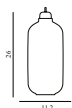

Amp Lamp Large Brass US

Colli: 1
Size & Weight: H: 26 x Ø: 11,2 cm - 1,3 kg
Packing: Gift Box - H: 51 x L: 17,5 x D: 18 cm - 1,7 kg
Material: Glass, Brass
Light Source: US E12 2W (LED). All Bulbs can be purchased separately.

Contract Price
SEK 1.312,00