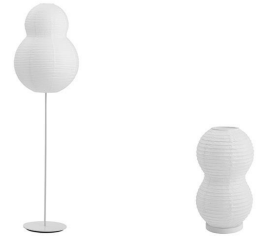

PUFF CCC

Design: Saskia Huebner, 2022
Duty Code: 9405299090
Made in: China

Construction: The lampshades are made of rice paper. The floor- and table lamp has a white powder-coated steel pole & base with soft EVA foam underneath, to protect the floor. Each lampshade has a collapsible construction and is therefore delivered flat-packed. A white textile cord with socket and canopy can be purchased as an add-on for the pendants.

Maintenance: The lampshade can be cleaned with a feather duster, or wiped with a microfiber cloth.

Puff Table Lamp Twist CCC

Colli: 1
Size & Weight: H: 28,5 x Ø: 16 cm - 1,04 kg
Packing: Brown Box - H: 11,5 x L: 28,5 x D: 16,5 cm - 1,5 kg
M3: 0,0054
Material: Rice paper, white powder-coated steel pole & base with soft EVA foam underneath, to protect the floor. Cord length: 2M. Distance from outlet to cord switch: 35 cm.
Color: White
Light Source: EU E14 (small socket) 2W bulbs (LED) are recommended

Contract Price
SEK 572,00

605728
White

Puff Floor Lamp Bubble CCC

Colli: 1
Size & Weight: H: 153,5 x Ø: 45 cm - 3,5 kg
Packing: Brown Box - H: 12 x L: 80 x D: 47 cm - 6,3 kg
M3: 0,0451
Material: Rice paper, white powder-coated steel pole & base with soft EVA foam underneath, to protect the floor. Cord length: 2M. Distance from outlet to cord switch: 55 cm.
Color: White
Light Source: EU E14 (small socket) 2W bulbs (LED) are recommended

Contract Price
SEK 1.600,00

605729
White

PUFF AU

Design: Saskia Huebner, 2022
Duty Code: 9405299090
Made in: China

Construction: The lampshades are made of rice paper. The floor- and table lamp has a white powder-coated steel pole & base with soft EVA foam underneath, to protect the floor. Each lampshade has a collapsible construction and is therefore delivered flat-packed. A white textile cord with socket and canopy can be purchased as an add-on for the pendants.

Maintenance: The lampshade can be cleaned with a feather duster, or wiped with a microfiber cloth.