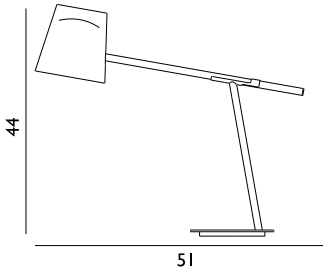

Contract Price
SEK 172,00

E26 US Ø30 L300MM 7W 120V LED Bulb

Colli: 16
Size & Weight: L: 30 x Ø: 3 cm
Packing: Gift Box - H: 31,6 x L: 3,6 x D: 3,6 cm
Colli Box: H: 32,5 x L: 16 x D: 16 cm
M3: 0,0083
Material: Clear glass. Gold bulb cup.
Light Source: Recommended for Pix Lamps Ø60 (US).AC120V 60Hz

Contract Price
SEK 228,00

MOMENTO US

Design: Daniel Debiassi & Federico Sandri, 2016
Duty Code: 9405299090
Made in: China
Construction: Momento is constructed of a powder coated metal body with a plastic lamp shade. Delivered with 2 m textile cord. Switch on lamp shade.
Maintenance: Clean with damp cloth.