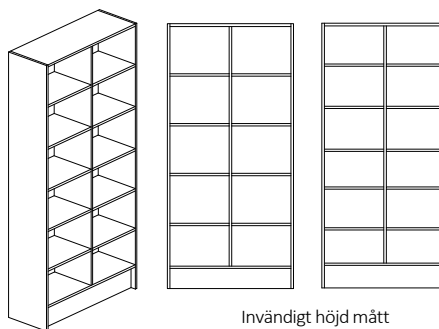

Invändigt höjd mått
mellan hyllplanen:
5 hyllfack - ca.365 mm
6 hyllfack - ca.300 mm

Tillval (pris/styck)

Lika låsning

Tryckcylinderlås - LL 3900.000.04 681:-

Olika låsning

Tryckcylinderlås - OL 3900.000.06 681:-

Ställfötter - 4st

justermån 25 mm 3911.000.00 335:-

Tillval (pris/styck)

Extra hyllplan halvbredd

För skåp - dj.320 mm 3xxx.280.000x 242:-

För skåp - dj.470 mm 3xxx.400.000x 306:-

För skåp - dj.600 mm 3xxx.550.000x 340:-