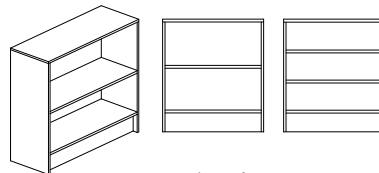

Invändigt mått
mellan hyllplan :
2 hyllfack - 330 mm
3 hyllfack - 210 mm

Tillval (pris/styck)

Ställfötter - 4st justermån 25 mm	3911.000.00	335:-