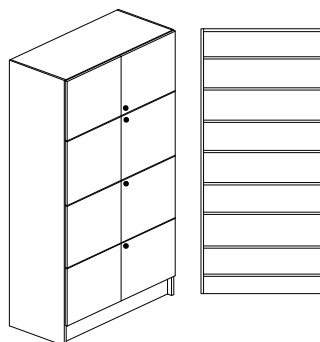

3 parluckor / Assa HN

1000x470x2100 mm 3031.473.820x 9016:-

1000x600x2100 mm 3031.603.820x 9611:-

3 parluckor / Symo lås

1000x470x2100 mm 4031.473.240x 8785:-

1000x600x2100 mm 4031.603.240x 9235:-

4 parluckor / Abloy LL