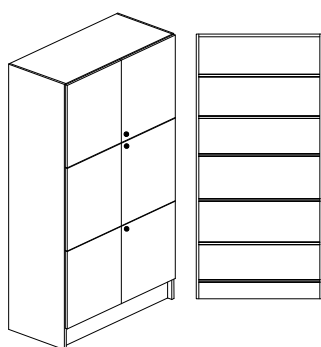

1000x600x2100 mm 3033.608.820x 13362:-

8 låsbara fack / Symo lås

1000x470x2100 mm 4033.478.240x 11117:-

1000x600x2100 mm 4033.608.240x 11671:-

3 parluckor / Abloy LL

1000x470x2100 mm 3031.473.220x 9801:-

1000x600x2100 mm 3031.603.220x 10349:-