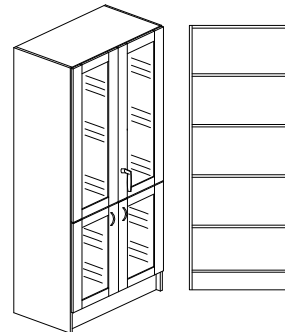

Invändigt mått:
Br.762/962 mm
Dj.295/445/575 mm
H.överdel ca.390 mm och
underdel ca.330 mm

Tillval (pris/styck)

Lika låsning

Tryckcylinderlås - LL 3900.000.04 681:-

Tryckcylinderlås & vridcylinderlås - LL 3900.000.05 1362:-

Olika låsning

Tryckcylinderlås - OL 3900.000.06 681:-

Tryckcylinderlås & vridcylinderlås - OL 3900.000.07 1362:-

Tillval (pris/styck)

*Säkerhetshandtag 835s för Assa/Ruko Cylinder 3910.000.00 1247:-

Ställfötter - 4st justermån 25 mm 3911.000.00 335:-

Extra hyllplan/spån

För skåp - dj.320 mm 3xxx.280.000x 242:-

För skåp - dj.470 mm 3xxx.400.000x 306:-

För skåp - dj.600 mm 3xxx.550.000x 340:-

Extra hyllplan/lamell

För skåp - dj.320 mm 3xxx.280.L00x 473:-

För skåp - dj.470 mm 3xxx.400.L00x 612:-

För skåp - dj.600 mm 3xxx.550.L00x 756:-