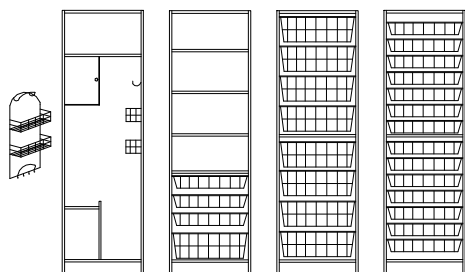

600x600x2100 mm 3191.605.210x 4946:-

Garderobskåp - br. 40, 50 & 60cm

Hatthylla/stång

400x600x2100 mm 3173.601.210x 3948:-

500x600x2100 mm 3183.601.210x 4086:-

600x600x2100 mm 3193.601.210x 4248:-

Hatthylla/2stänger

400x600x2100 mm 3173.602.210x 3995:-

500x600x2100 mm 3183.602.210x 4133:-

600x600x2100 mm 3193.602.210x 4283:-

Hatthylla/stång/ 2 trådkorgar

400x600x2100 mm 3172.602.210x 4202:-

500x600x2100 mm 3182.602.210x 4421:-

600x600x2100 mm 3192.602.210x 4652:-

Hatthylla/stång/4 trådkorgar

400x600x2100 mm 3172.604.210x 5426:-

500x600x2100 mm 3182.604.210x 5622:-

600x600x2100 mm 3192.604.210x 5847:-

Städsåp - br.60cm

medicinskåp/städkorg