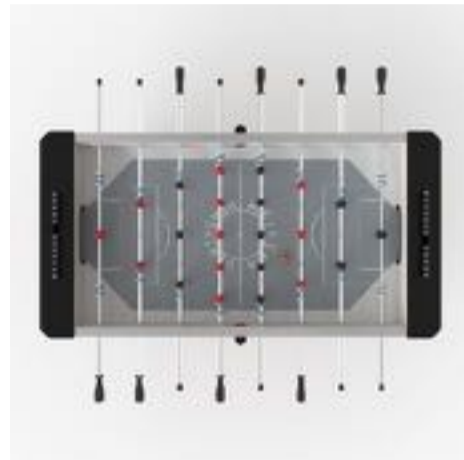

LUXLINE FOOTBALL TABLE

MADE IN FRANCE | DEUTSCHER MEISTER

Luxline, red/ black

ARTNR	PRODUKTNAMN	SIZE (L x W x H)	BASE	Weight	SEK (exkl. moms)
ST-2402007-2	Luxline football table, white/ beech	Table: 146 x 73,5 x 90 cm	MDF laminated white, Top cabinet rail, Chipboard wood laminated, handels soft black rubber. Leg Beech in black. Playingfield grey. Incl. 10 balls white plastic. Players orange and white plastic, orange plastic counter.	85 kg	31983
ST-2402008-2	Luxline football table, black/ black	Table: 146 x 73,5 x 90 cm	MDF laminated black, Top cabinet rail, Chipboard wood laminated, handels soft black rubber. Leg Beech in black. Playingfield grey. Incl. 10 balls white plastic. Players black and white plastic and black plastic counter.	85 kg	31983
ST-2402009-2	Luxline football table, red/ black	Table: 146 x 73,5 x 90 cm	MDF laminated red, Top cabinet rail, Chipboard wood laminated, handels soft black rubber. Leg Beech in black. Playingfield grey. Incl. 10 balls white plastic. Players black and red plastic and black plastic counter.	85 kg	31983
ST-2402010-2	Luxline football table, oak tradition/ beech	Table: 146 x 73,5 x 90 cm	MDF laminated oak. Top cabinet rail, Chipboard wood laminated, handels soft black rubber. Leg Beech in black. Playingfield green. Incl. 10 balls white plastic. Players orange and white plastic, orange plastic counter.	85 kg	31983
ST-2402011-2	Luxline football table, spruce/ black	Table: 146 x 73,5 x 90 cm	MDF laminated spruce, Top cabinet rail, Chipboard wood laminated, handels soft black rubber. Leg Beech in black. Playingfield grey. Incl. 10 balls white plastic. Players black and white plastic and black plastic counter.	85 kg	33383