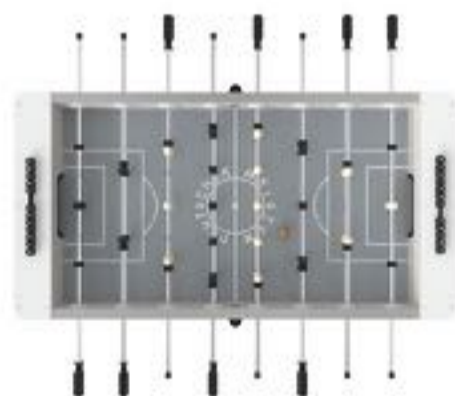

ARTNR	PRODUKTNAMN	SIZE (L x W x H)	BASE	Weight	SEK (exkl. moms)
ST-2402004-2	Profiline football table, white/ beech	Table: 146 x 73,5 x 90 cm	MDF laminated, Top cabinet rail, Chipboard wood laminated, handels soft black rubber. Laminate white. Leg Beech in black. Playingfield grey. Incl. 10 balls white plastic. Players black and white plastic and black plastic counter.	65 kg	25711