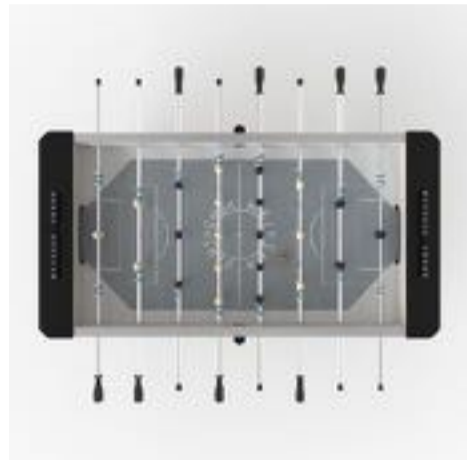

LUXLINE FOOTBALL TABLE

MADE IN FRANCE | DEUTSCHER MEISTER

Luxline, black/ black

ARTNR	PRODUKTNAMN	SIZE (L x W x H)	BASE	Weight	SEK (exkl. moms)
ST-2402007-2	Luxline football table, white/ beech	Table: 146 x 73,5 x 90 cm	MDF laminated white, Top cabinet rail, Chipboard wood laminated, handels soft black rubber. Leg Beech in black. Playingfield grey. Incl. 10 balls white plastic. Players orange and white plastic, orange plastic counter.	85 kg	31983
ST-2402008-2	Luxline football table, black/ black	Table: 146 x 73,5 x 90 cm	MDF laminated black, Top cabinet rail, Chipboard wood laminated, handels soft black rubber. Leg Beech in black. Playingfield grey. Incl. 10 balls white plastic. Players black and white plastic and black plastic counter.	85 kg	31983
ST-2402009-2	Luxline football table, red/ black	Table: 146 x 73,5 x 90 cm	MDF laminated red, Top cabinet rail, Chipboard wood laminated, handels soft black rubber. Leg Beech in black. Playingfield grey. Incl. 10 balls white plastic. Players black and red plastic and black plastic counter.	85 kg	31983
ST-2402010-2	Luxline football table, oak tradition/ beech	Table: 146 x 73,5 x 90 cm	MDF laminated oak. Top cabinet rail, Chipboard wood laminated, handels soft black rubber. Leg Beech in black. Playingfield green. Incl. 10 balls white plastic. Players orange and white plastic, orange plastic counter.	85 kg	31983
ST-2402011-2	Luxline football table, spruce/ black	Table: 146 x 73,5 x 90 cm	MDF laminated spruce, Top cabinet rail, Chipboard wood laminated, handels soft black rubber. Leg Beech in black. Playingfield grey. Incl. 10 balls white plastic. Players black and white plastic and black plastic counter.	85 kg	33383