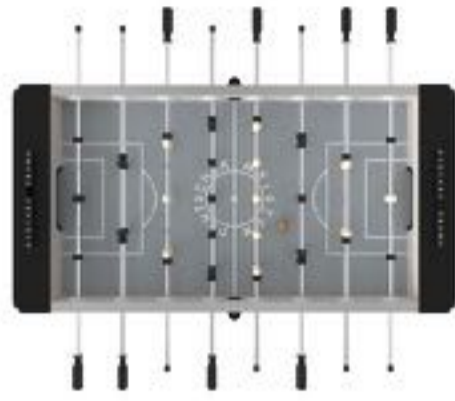

PHONE
+46 (0) 70 259 29 97

ORDER
ORDER@PLAYOFFICE.SE

PROFILINE FOOTBALL TABLE

MADE IN FRANCE | DEUTSCHER MEISTER

ARTNR	PRODUKTNAMN	SIZE (L x W x H)	BASE	Weight	SEK (exkl. moms)
ST-2402001-2	Profiline football table, black/ black	Table: 146 x 73,5 x 90 cm	MDF laminated, Top cabinet rail, Chipboard wood laminated, handels soft black rubber. Structured wood wenge from Mali. Leg Beech in black. Playingfield grey. Incl. 10 balls white plastic. Players black and white plastic and black plastic counter.	65 kg	25711