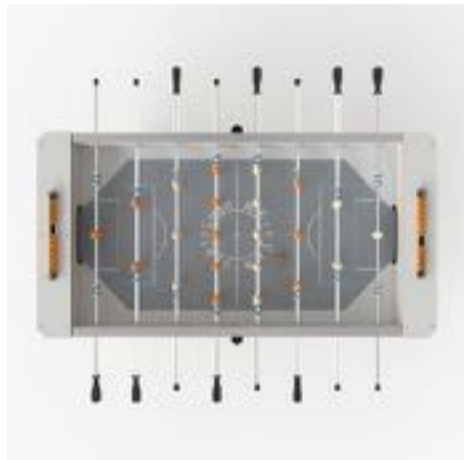

LUXLINE FOOTBALL TABLE

MADE IN FRANCE | DEUTSCHER MEISTER

Luxline, white/ beech

ARTNR	PRODUKTNAMN	SIZE (L x W x H)	BASE	Weight	SEK (exkl. moms)
ST-2402007-2	Luxline football table, white/ beech	Table: 146 x 73,5 x 90 cm	MDF laminated white, Top cabinet rail, Chipboard wood laminated, handels soft black rubber. Leg Beech in black. Playingfield grey. Incl. 10 balls white plastic. Players orange and white plastic, orange plastic counter.	85 kg	31983
ST-2402008-2	Luxline football table, black/ black	Table: 146 x 73,5 x 90 cm	MDF laminated black, Top cabinet rail, Chipboard wood laminated, handels soft black rubber. Leg Beech in black. Playingfield grey. Incl. 10 balls white plastic. Players black and white plastic and black plastic counter.	85 kg	31983
ST-2402009-2	Luxline football table, red/ black	Table: 146 x 73,5 x 90 cm	MDF laminated red, Top cabinet rail, Chipboard wood laminated, handels soft black rubber. Leg Beech in black. Playingfield grey. Incl. 10 balls white plastic. Players black and red plastic and black plastic counter.	85 kg	31983
ST-2402010-2	Luxline football table, oak tradition/ beech	Table: 146 x 73,5 x 90 cm	MDF laminated oak. Top cabinet rail, Chipboard wood laminated, handels soft black rubber. Leg Beech in black. Playingfield green. Incl. 10 balls white plastic. Players orange and white plastic, orange plastic counter.	85 kg	31983
ST-2402011-2	Luxline football table, spruce/ black	Table: 146 x 73,5 x 90 cm	MDF laminated spruce, Top cabinet rail, Chipboard wood laminated, handels soft black rubber. Leg Beech in black. Playingfield grey. Incl. 10 balls white plastic. Players black and white plastic and black plastic counter.	85 kg	33383