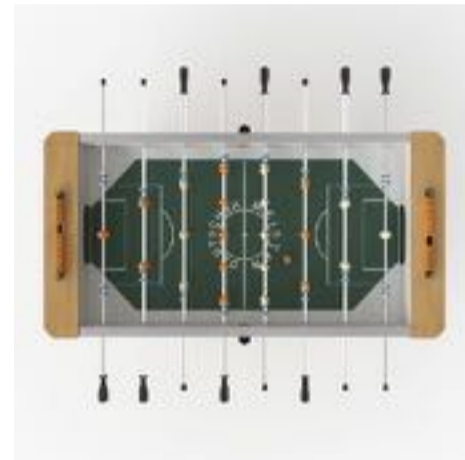

LUXLINE FOOTBALL TABLE

MADE IN FRANCE | DEUTSCHER MEISTER

Luxline, oak tradition/ beech

ARTNR	PRODUKTNAMN	SIZE (L x W x H)	BASE	Weight	SEK (exkl. moms)
ST-2402007-2	Luxline football table, white/ beech	Table: 146 x 73,5 x 90 cm	MDF laminated white, Top cabinet rail, Chipboard wood laminated, handels soft black rubber. Leg Beech in black. Playingfield grey. Incl. 10 balls white plastic. Players orange and white plastic, orange plastic counter.	85 kg	31983
ST-2402008-2	Luxline football table, black/ black	Table: 146 x 73,5 x 90 cm	MDF laminated black, Top cabinet rail, Chipboard wood laminated, handels soft black rubber. Leg Beech in black. Playingfield grey. Incl. 10 balls white plastic. Players black and white plastic and black plastic counter.	85 kg	31983
ST-2402009-2	Luxline football table, red/ black	Table: 146 x 73,5 x 90 cm	MDF laminated red, Top cabinet rail, Chipboard wood laminated, handels soft black rubber. Leg Beech in black. Playingfield grey. Incl. 10 balls white plastic. Players black and red plastic and black plastic counter.	85 kg	31983
ST-2402010-2	Luxline football table, oak tradition/ beech	Table: 146 x 73,5 x 90 cm	MDF laminated oak. Top cabinet rail, Chipboard wood laminated, handels soft black rubber. Leg Beech in black. Playingfield green. Incl. 10 balls white plastic. Players orange and white plastic, orange plastic counter.	85 kg	31983
ST-2402011-2	Luxline football table, spruce/ black	Table: 146 x 73,5 x 90 cm	MDF laminated spruce, Top cabinet rail, Chipboard wood laminated, handels soft black rubber. Leg Beech in black. Playingfield grey. Incl. 10 balls white plastic. Players black and white plastic and black plastic counter.	85 kg	33383