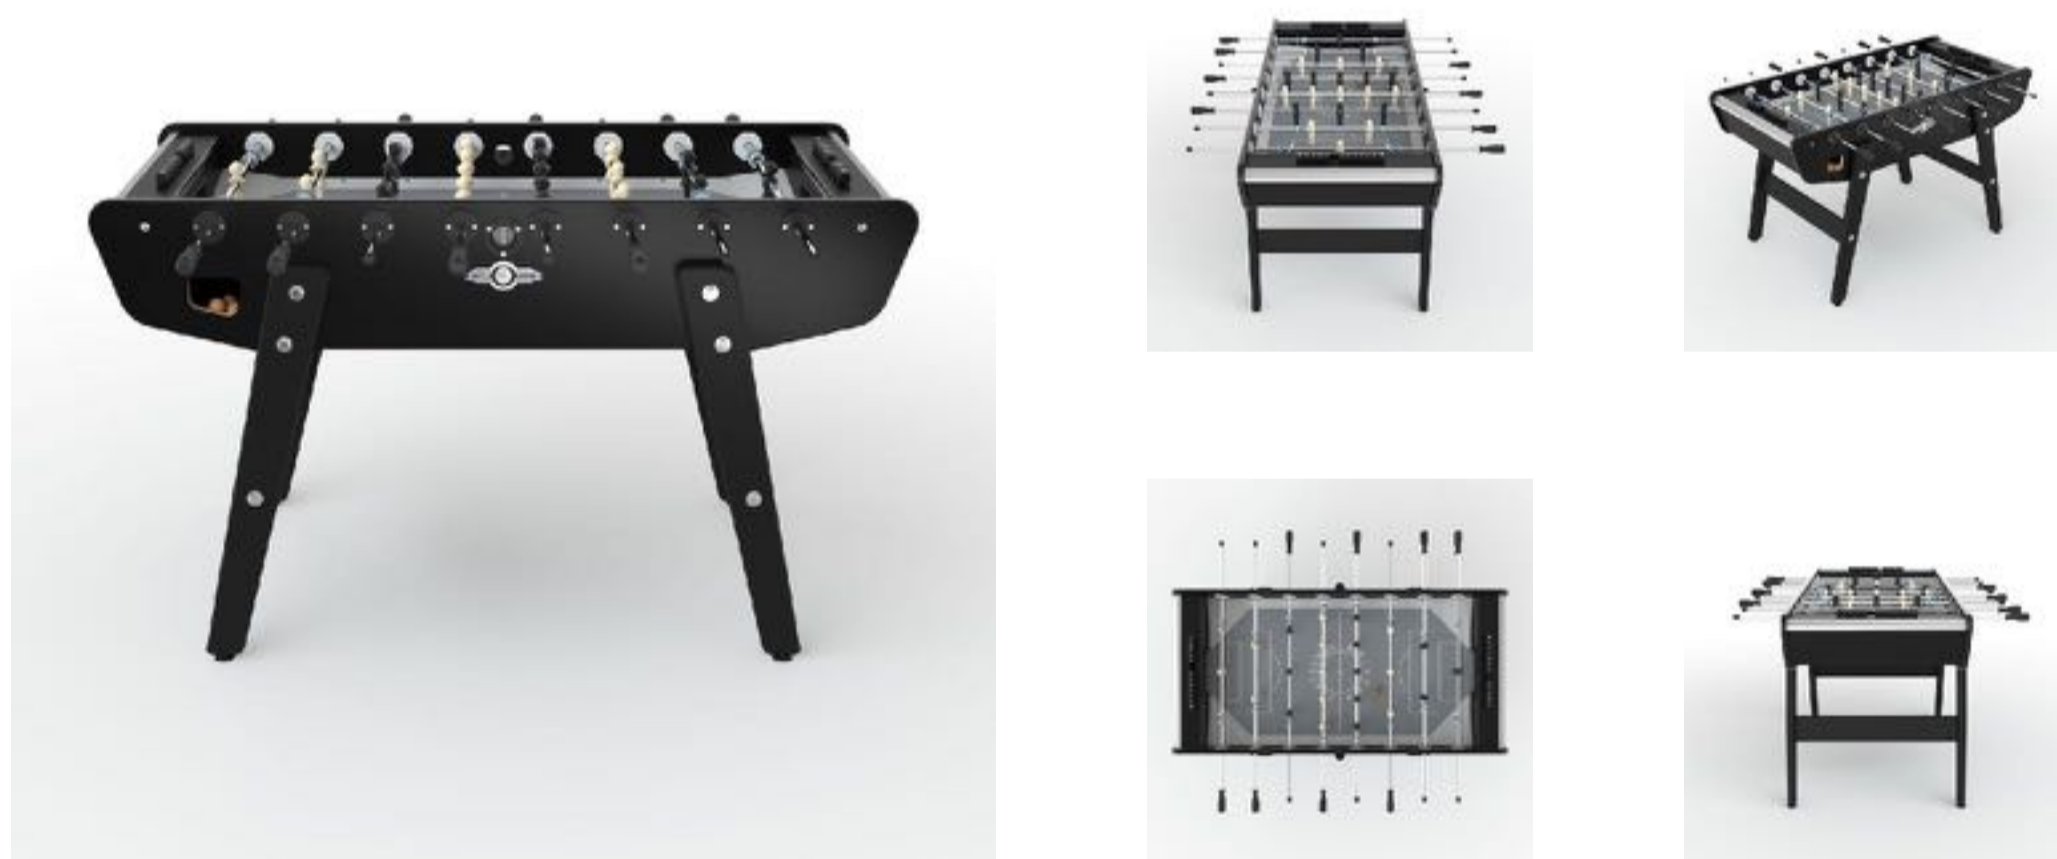

Primuline black laminat, black leg

ARTNR	PRODUKTNAMN	SIZE (L x W x H)	BASE	Weight	SEK (exkl. moms)
ST-2402006-2	Primuline black laminat, black leg	Table:146 x 73,5 x 90 cm	MDF laminated, Top cabinet rail, Chipboard wood laminated, handels soft black rubber. Laminate black. Leg Beech in black. Playingfield grey. Incl. 5 balls.	65 kg	26572