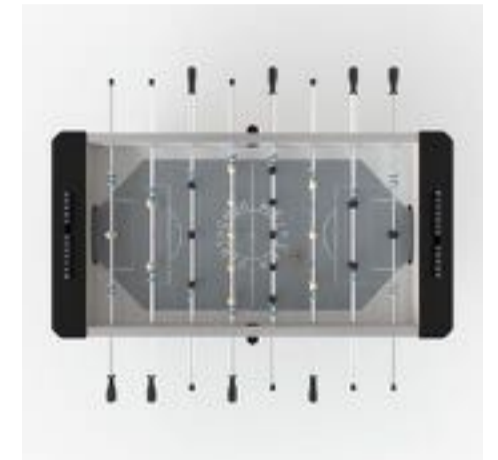

LUXLINE FOOTBALL TABLE

MADE IN FRANCE | DEUTSCHER MEISTER

Luxline, spruce/ black

ARTNR	PRODUKTNAMN	SIZE (L x W x H)	BASE	Weight	SEK (exkl. moms)
ST-2402007-2	Luxline football table, white/ beech	Table: 146 x 73,5 x 90 cm	MDF laminated white, Top cabinet rail, Chipboard wood laminated, handels soft black rubber. Leg Beech in black. Playingfield grey. Incl. 10 balls white plastic. Players orange and white plastic, orange plastic counter.	85 kg	31983
ST-2402008-2	Luxline football table, black/ black	Table: 146 x 73,5 x 90 cm	MDF laminated black, Top cabinet rail, Chipboard wood laminated, handels soft black rubber. Leg Beech in black. Playingfield grey. Incl. 10 balls white plastic. Players black and white plastic and black plastic counter.	85 kg	31983
ST-2402009-2	Luxline football table, red/ black	Table: 146 x 73,5 x 90 cm	MDF laminated red, Top cabinet rail, Chipboard wood laminated, handels soft black rubber. Leg Beech in black. Playingfield grey. Incl. 10 balls white plastic. Players black and red plastic and black plastic counter.	85 kg	31983
ST-2402010-2	Luxline football table, oak tradition/ beech	Table: 146 x 73,5 x 90 cm	MDF laminated oak. Top cabinet rail, Chipboard wood laminated, handels soft black rubber. Leg Beech in black. Playingfield green. Incl. 10 balls white plastic. Players orange and white plastic, orange plastic counter.	85 kg	31983
ST-2402011-2	Luxline football table, spruce/ black	Table: 146 x 73,5 x 90 cm	MDF laminated spruce, Top cabinet rail, Chipboard wood laminated, handels soft black rubber. Leg Beech in black. Playingfield grey. Incl. 10 balls white plastic. Players black and white plastic and black plastic counter.	85 kg	33383