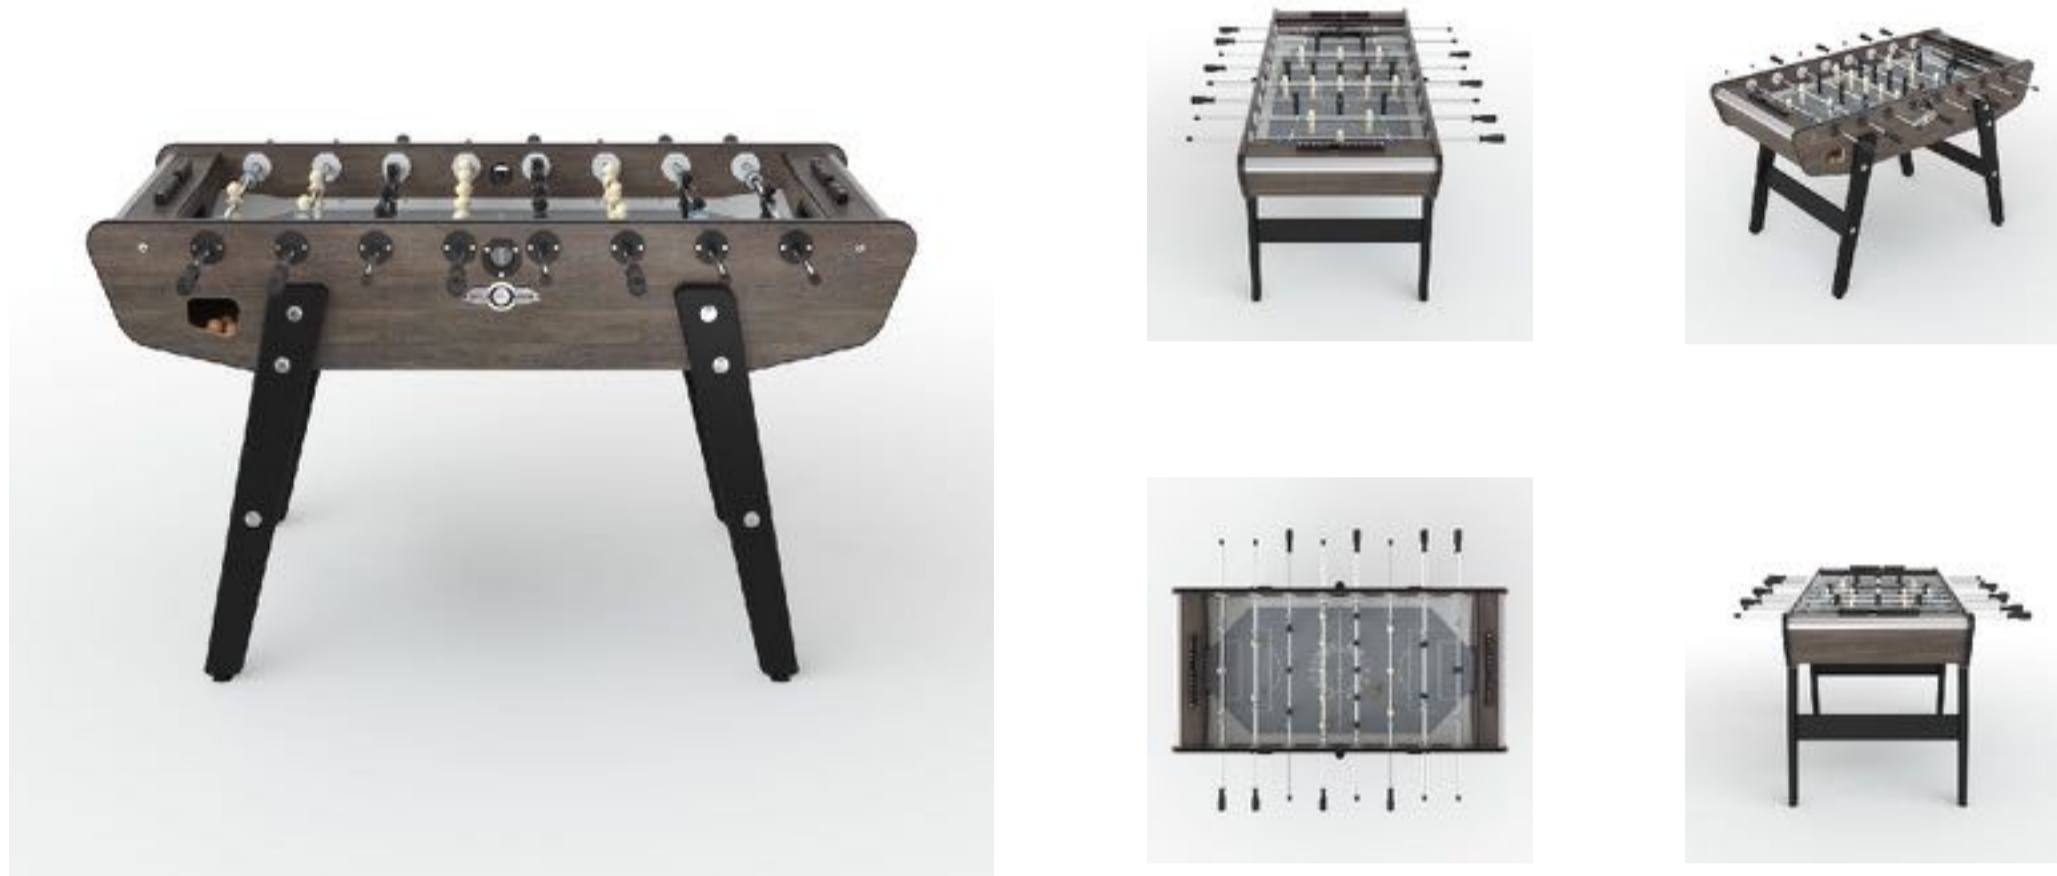

PRIMALINE FOOTBALL TABLE

MADE IN FRANCE | DEUTSCHER MEISTER

Primuline Structured Wood wenge from Mal, black leg

ARTNR	PRODUKTNAMN	SIZE (L x W x H)	BASE	Weight	SEK (exkl. moms)
ST-2402005-2	Primuline Structured Wood wenge from Mal, black leg	Table:146 x 73,5 x 90 cm	MDF laminated, Top cabinet rail, Chipboard wood laminated, handels soft black rubber. Structured wood wenge from Mali. Leg Beech in black. Playingfield grey. Incl. 5 balls.	65 kg	27972