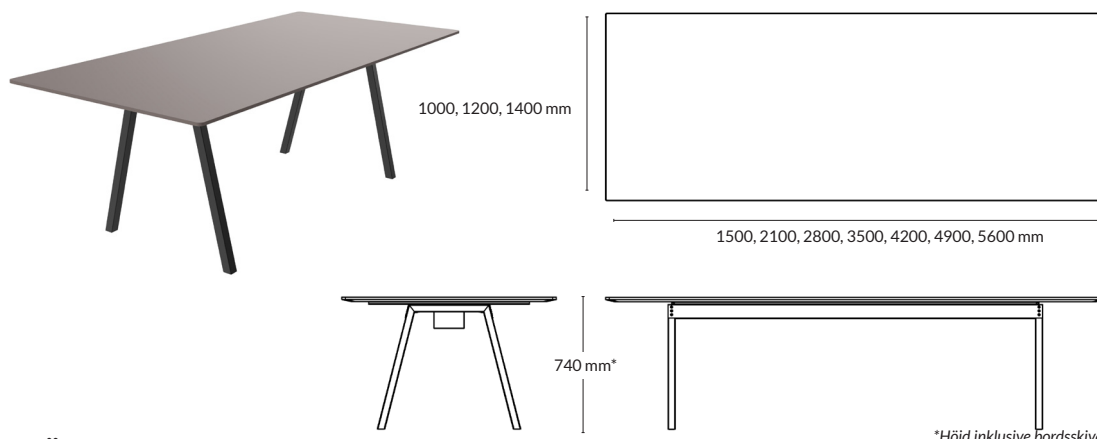

MÖTESBORD Rektangulärt

Utförande	Höjd*	Storlek skiva	Artikelnummer	Pris	
Mauve linoleum + stativ i svart metall	740 mm	1500x1000x23 mm	180111-3	21 420	
	740 mm	2100x1000x23 mm	180112-3	24 730	
	740 mm	2800x1000x23 mm	180113-3	29 300	
	740 mm	1500x1200x23 mm	180211-3	22 600	
	740 mm	2100x1200x23 mm	180212-3	26 340	
	740 mm	2800x1200x23 mm	180213-3	31 800	
	740 mm	3500x1200x23 mm	180214-3	49 300	
	740 mm	2100x1400x23 mm	180312-3	38 390	
	740 mm	2800x1400x23 mm	180313-3	45 770	
	740 mm	3500x1400x23 mm	180314-3	58 760	
	740 mm	4200x1400x23 mm	180315-3	65 000	
	740 mm	4900x1400x23 mm	180316-3	69 500	
	740 mm	5600x1400x23 mm	180317-3	70 600	
	Svart linoleum + stativ i svart metall	740 mm	1500x1000x23 mm	180111-4	21 420
		740 mm	2100x1000x23 mm	180112-4	24 730
740 mm		2800x1000x23 mm	180113-4	29 300	
740 mm		1500x1200x23 mm	180211-4	22 600	
740 mm		2100x1200x23 mm	180212-4	26 340	
740 mm		2800x1200x23 mm	180213-4	31 800	
740 mm		3500x1200x23 mm	180214-4	49 300	
740 mm		2100x1400x23 mm	180312-4	38 390	
740 mm		2800x1400x23 mm	180313-4	45 770	
740 mm		3500x1400x23 mm	180314-4	58 760	
740 mm		4200x1400x23 mm	180315-4	65 000	
740 mm		4900x1400x23 mm	180316-4	69 500	
740 mm		5600x1400x23 mm	180317-4	70 600	

*Höjd inklusive bordsskiva.