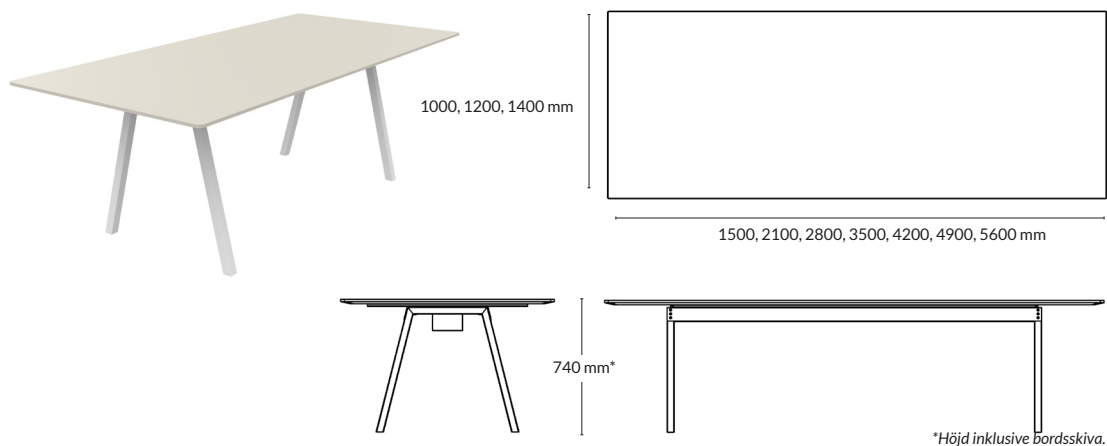

MÖTESBORD Rektangulärt

Utförande	Höjd*	Storlek skiva	Artikelnummer	Pris
Mushroom linoleum + stativ i vit metall	740 mm	1500x1000x23 mm	180111-5	21 420
	740 mm	2100x1000x23 mm	180112-5	24 730
	740 mm	2800x1000x23 mm	180113-5	29 300
	740 mm	1500x1200x23 mm	180211-5	22 600
	740 mm	2100x1200x23 mm	180212-5	26 340
	740 mm	2800x1200x23 mm	180213-5	31 800
	740 mm	3500x1200x23 mm	180214-5	49 300
	740 mm	2100x1400x23 mm	180312-5	38 390
	740 mm	2800x1400x23 mm	180313-5	45 770
	740 mm	3500x1400x23 mm	180314-5	58 760
	740 mm	4200x1400x23 mm	180315-5	65 000
	740 mm	4900x1400x23 mm	180316-5	69 500
	740 mm	5600x1400x23 mm	180317-5	70 600

*Höjd inklusive bordsskiva.