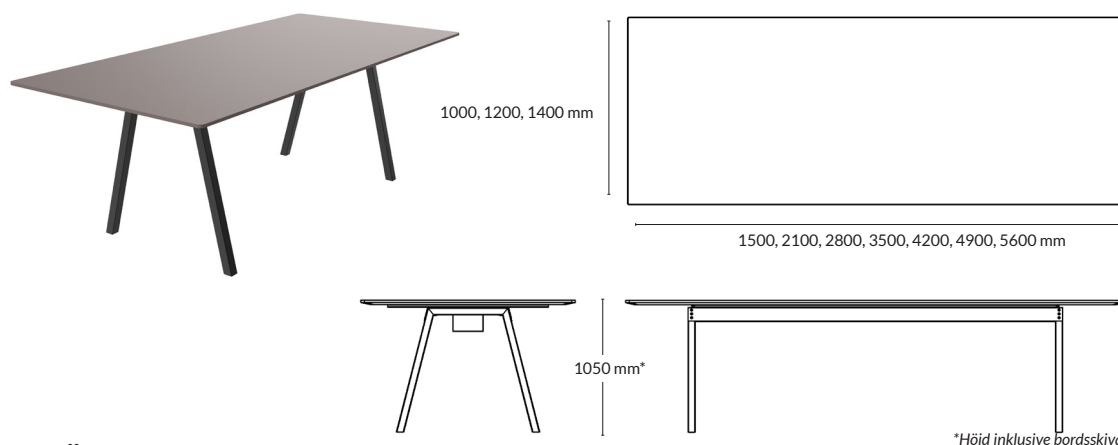

MÖTESBORD Rektangulärt

Utförande	Höjd*	Storlek skiva	Artikelnummer	Pris	
Mauve linoleum + stativ i svart metall	1050 mm	1500x1000x23 mm	183111-3	23 370	
	1050 mm	2100x1000x23 mm	183112-3	26 750	
	1050 mm	2800x1000x23 mm	183113-3	31 190	
	1050 mm	1500x1200x23 mm	183211-3	24 560	
	1050 mm	2100x1200x23 mm	183212-3	28 280	
	1050 mm	2800x1200x23 mm	183213-3	33 590	
	1050 mm	3500x1200x23 mm	183214-3	51 270	
	1050 mm	2100x1400x23 mm	183312-3	40 330	
	1050 mm	2800x1400x23 mm	183313-3	46 780	
	1050 mm	3500x1400x23 mm	183314-3	60 720	
	1050 mm	4200x1400x23 mm	183315-3	67 450	
	1050 mm	4900x1400x23 mm	183316-3	71 450	
	1050 mm	5600x1400x23 mm	183317-3	72 550	
	Svart linoleum + stativ i svart metall	1050 mm	1500x1000x23 mm	183111-4	23 370
		1050 mm	2100x1000x23 mm	183112-4	26 750
1050 mm		2800x1000x23 mm	183113-4	31 190	
1050 mm		1500x1200x23 mm	183211-4	24 560	
1050 mm		2100x1200x23 mm	183212-4	28 280	
1050 mm		2800x1200x23 mm	183213-4	33 590	
1050 mm		3500x1200x23 mm	183214-4	51 270	
1050 mm		2100x1400x23 mm	183312-4	40 330	
1050 mm		2800x1400x23 mm	183313-4	46 780	
1050 mm		3500x1400x23 mm	183314-4	60 720	
1050 mm		4200x1400x23 mm	183315-4	67 450	
1050 mm		4900x1400x23 mm	183316-4	71 450	
1050 mm		5600x1400x23 mm	183317-4	72 550	

*Höjd inklusive bordsskiva.