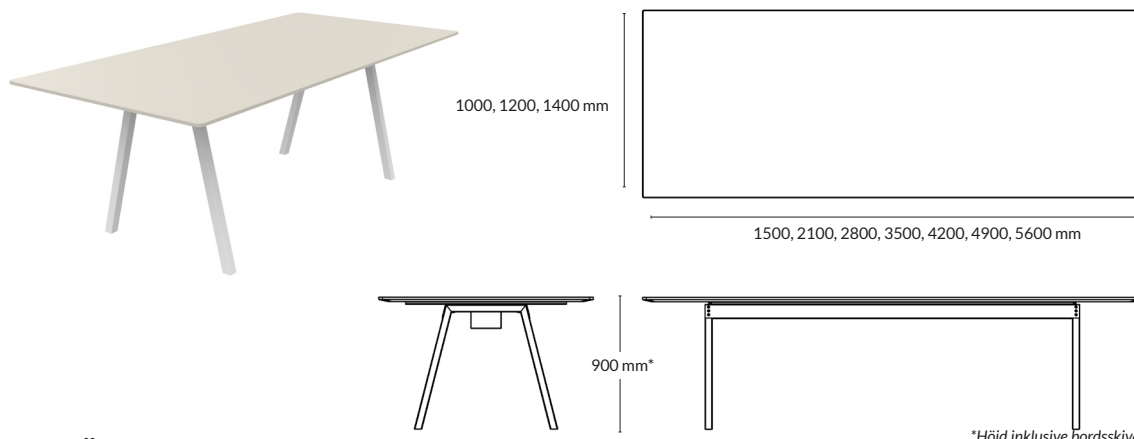

MÖTESBORD Rektangulärt

Utförande	Höjd*	Storlek skiva	Artikelnummer	Pris
Mushroom linoleum + stativ i vit metall	900 mm	1500x1000x23 mm	182111-5	22 390
	900 mm	2100x1000x23 mm	182112-5	25 710
	900 mm	2800x1000x23 mm	182113-5	30 210
	900 mm	1500x1200x23 mm	182211-5	23 570
	900 mm	2100x1200x23 mm	182212-5	27 314
	900 mm	2800x1200x23 mm	182213-5	32 590
	900 mm	3500x1200x23 mm	182214-5	50 298
	900 mm	2100x1400x23 mm	182312-5	39 360
	900 mm	2800x1400x23 mm	182313-5	45 790
	900 mm	3500x1400x23 mm	182314-5	59 750
	900 mm	4200x1400x23 mm	182315-5	66 390
	900 mm	4900x1400x23 mm	182316-5	70 480
	900 mm	5600x1400x23 mm	182317-5	71 570

*Höjd inklusive bordsskiva.