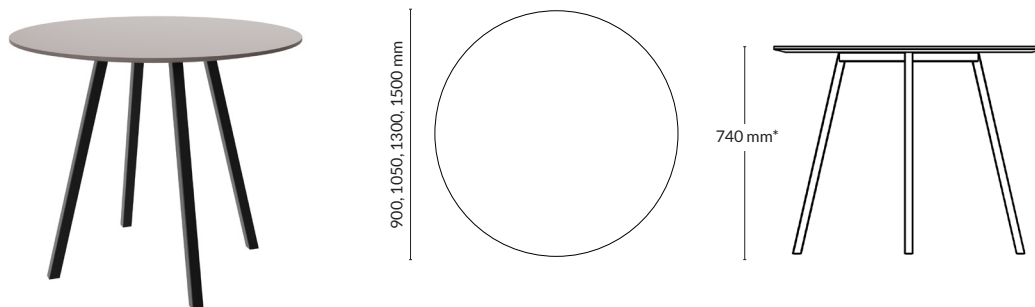

MÖTESBORD Runt

*Höjd inklusive bordsskiva.

Utförande	Höjd*	Storlek skiva	Artikelnummer	Pris
Ekfanér + stativ i vit metall	740 mm	900x22 mm	180001-1	15 600
	740 mm	1050x22 mm	180002-1	17 000
	740 mm	1300x22 mm	180003-1	25 320
	740 mm	1500x22 mm	180004-1	28 410
Askfanér+ stativ i vit metall	740 mm	900x22 mm	180001-2	15 600
	740 mm	1050x22 mm	180002-2	17 000
	740 mm	1300x22 mm	180003-2	25 320
	740 mm	1500x22 mm	180004-2	28 410
Mauve linoleum + stativ i svart metall	740 mm	900x23 mm	180001-3	15 600
	740 mm	1050x23 mm	180002-3	17 000
	740 mm	1300x23 mm	180003-3	25 320
	740 mm	1500x23 mm	180004-3	28 410
Svart linoleum + stativ i svart metall	740 mm	900x23 mm	180001-4	15 600
	740 mm	1050x23 mm	180002-4	17 000
	740 mm	1300x23 mm	180003-4	25 320
	740 mm	1500x23 mm	180004-4	28 410
Mushroom linoleum + stativ i vit metall	740 mm	900x23 mm	180001-5	15 600
	740 mm	1050x23 mm	180002-5	17 000
	740 mm	1300x23 mm	180003-5	25 320
	740 mm	1500x23 mm	180004-5	28 410

*Höjd inklusive bordsskiva.