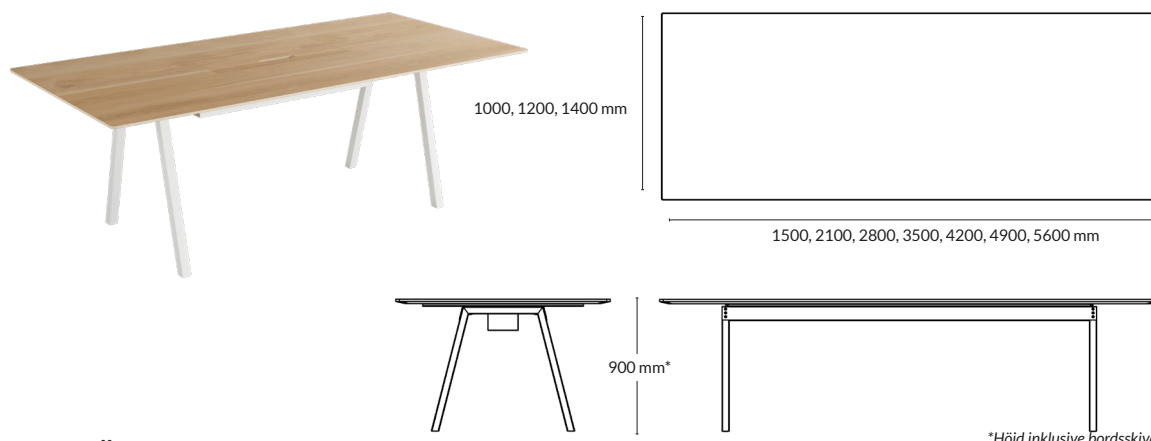

MÖTESBORD Rektangulärt

Utförande	Höjd*	Storlek skiva	Artikelnummer	Pris	
Ekfanér + stativ i vit metall	900 mm	1500x1000x22 mm	182111-1	22 390	
	900 mm	2100x1000x22 mm	182112-1	25 710	
	900 mm	2800x1000x22 mm	182113-1	30 210	
	900 mm	1500x1200x22 mm	182211-1	23 570	
	900 mm	2100x1200x22 mm	182212-1	27 314	
	900 mm	2800x1200x22 mm	182213-1	32 590	
	900 mm	3500x1200x22 mm	182214-1	50 298	
	900 mm	2100x1400x22 mm	182312-1	39 360	
	900 mm	2800x1400x22 mm	182313-1	45 790	
	900 mm	3500x1400x22 mm	182314-1	59 750	
	900 mm	4200x1400x22 mm	182315-1	66 390	
	900 mm	4900x1400x22 mm	182316-1	70 480	
	900 mm	5600x1400x22 mm	182317-1	71 570	
	Askfanér+ stativ i vit metall	900 mm	1500x1000x22 mm	182111-2	22 390
		900 mm	2100x1000x22 mm	182112-2	25 710
900 mm		2800x1000x22 mm	182113-2	30 210	
900 mm		1500x1200x22 mm	182211-2	23 570	
900 mm		2100x1200x22 mm	182212-2	27 314	
900 mm		2800x1200x22 mm	182213-2	32 590	
900 mm		3500x1200x22 mm	182214-2	50 298	
900 mm		2100x1400x22 mm	182312-2	39 360	
900 mm		2800x1400x22 mm	182313-2	45 790	
900 mm		3500x1400x22 mm	182314-2	59 750	
900 mm		4200x1400x22 mm	182315-2	66 390	
900 mm		4900x1400x22 mm	182316-2	70 480	
900 mm		5600x1400x22 mm	182317-2	71 570	

*Höjd inklusive bordsskiva.