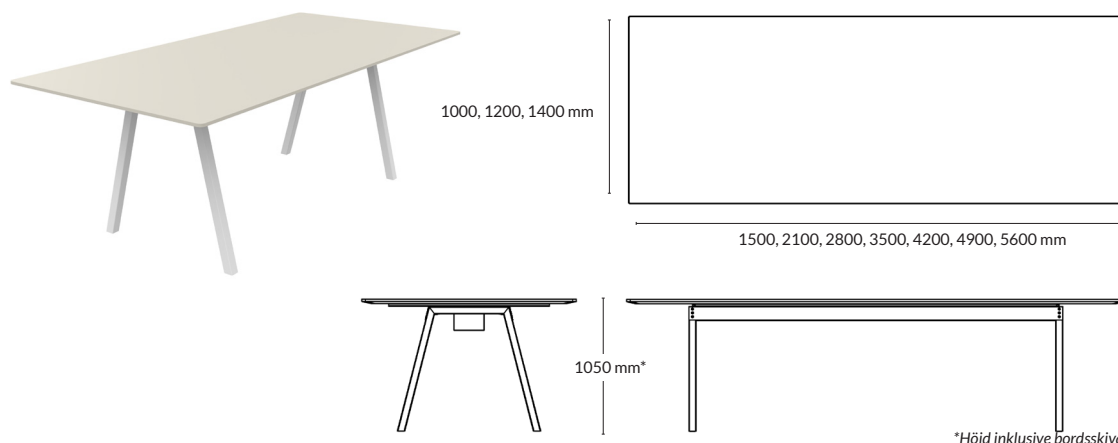

MÖTESBORD Rektangulärt

Utförande	Höjd*	Storlek skiva	Artikelnummer	Pris
Mushroom linoleum + stativ i vit metall	1050 mm	1500x1000x23 mm	183111-5	23 370
	1050 mm	2100x1000x23 mm	183112-5	26 750
	1050 mm	2800x1000x23 mm	183113-5	31 190
	1050 mm	1500x1200x23 mm	183211-5	24 560
	1050 mm	2100x1200x23 mm	183212-5	28 280
	1050 mm	2800x1200x23 mm	183213-5	33 590
	1050 mm	3500x1200x23 mm	183214-5	51 270
	1050 mm	2100x1400x23 mm	183312-5	40 330
	1050 mm	2800x1400x23 mm	183313-5	46 780
	1050 mm	3500x1400x23 mm	183314-5	60 720
	1050 mm	4200x1400x23 mm	183315-5	67 450
	1050 mm	4900x1400x23 mm	183316-5	71 450
	1050 mm	5600x1400x23 mm	183317-5	72 550

*Höjd inklusive bordsskiva.