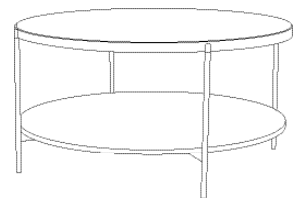

LENE COFFEE TABLE

Design | Stina Sandwall

Art no	Colour	HxØ	Brutto exkl.moms	Rek. Brutto inkl. moms
23031005	○ White	47x90 cm	7504 SEK	9380 SEK
23031015	⊖ White/Ash veener	47x90 cm	8076 SEK	10095 SEK
23032705	● Grey	47x90 cm	7504 SEK	9380 SEK
23032715	⊖ Grey/Ash veener	47x90 cm	8076 SEK	10095 SEK