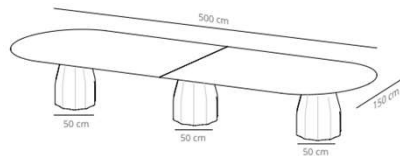

Table 100x100

95.7 kg
 (x1) 59x55x89 cm (0.29 m³)
 (x1) 116x116x7 cm (0.09 m³)

Table 140x140

123.5 kg
 (x1) 59x55x89 cm (0.29 m³)
 (x1) 147x147x7 cm (0.15 m³)

CODE		FINISHES			
		BASE	TOP		
VCBBUC10075HM	BUC100M	white, black or taupe	melamine	white or black	7.238,40 SEK
VCBBUC10087	BUC100		stained	matt oak, ash (black)	8.827,60 SEK
VCBBUC10047	BUC100CN		compact laminate (black edge)	white or black	11.542,00 SEK
	BUC100CB		compact laminate (white edge)	white	11.542,00 SEK
					- SEK
CODE		=SC\$2	FINISHES		
			TOP		
VCBBUC14087	BUC140	white, black or taupe	stained	matt oak, ash (black)	13.456,00 SEK
VCBBUC14047	BUC140CN		compact laminate (black edge)	white or black	17.539,20 SEK
	BUC140CB		compact laminate (white edge)	white	17.539,20 SEK

Table 240x120

▲ 206 kg
 📦 (x2) 59x55x89 cm (0.29 m³)
 (x1) 267x149x27 cm (1.07 m³)

Table 300x150

▲ 245.8 kg
 📦 (x2) 59x55x89 cm (0.29 m³)
 (x1) 330x180x27 cm (1.6 m³)

Table 500x150

▲ 397 kg
 📦 (x3) 59x55x89 cm (0.29 m³)
 (x2) 281x176x10 cm (0.49 m³)

Table diameter 60

37.2 kg
 (x1) 59x55x105 cm (0.34 m³)
 (x1) 76x76x7 cm (0.04 m³)

Table diameter 70

36.4 kg
 (x1) 59x55x105 cm (0.34 m³)
 (x1) 86x86x7 cm (0.05 m³)

CODE		FINISHES			
		BASE	TOP		
VCBBUD60H87	BUD60H	white, black or taupe	stained	matt oak, ash (black)	7.969,20 SEK
VCBBUD60H47	BUD60HCN		compact laminate (black edge)	white or black	8.700,00 SEK
	BUD60HCB		compact laminate (white edge)	white	8.700,00 SEK
					0,00 SEK
VCBBUD70H87	BUD70H	white, black or taupe	stained	matt oak, ash (black)	8.108,40 SEK
VCBBUD70H47	BUD70HCN		compact laminate (black edge)	white or black	8.827,60 SEK
	BUD70HCB		compact laminate (white edge)	white	8.827,60 SEK