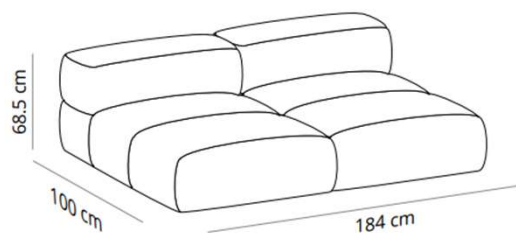

Composition 4