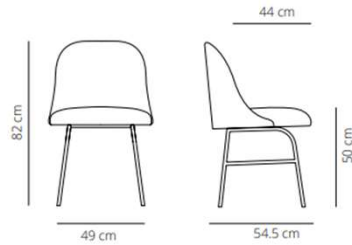

ALETA COLLECTION: designed by Jaime Hayon

FOUR METAL LEGS BASE

Chair

📦 12.8 kg
 📦 (x1) 59x53x89 cm (0.28 m³)

Chair with armrest

📦 13.9 kg
 📦 (x1) 59x53x89 cm (0.28 m³)

CODE		FINISHES		SEK
		STRUCTURE	UPHOLSTERY	
ALETA METAL BASE NO ARMS	ALSIME-1	black, white or taupe	G1 (COM/COL)	6.507,60 SEK
	ALSIME-2		G2	7.308,00 SEK
	ALSIME-3		G3	8.178,00 SEK
	ALSIME-4		G4	9.129,20 SEK
	ALSIME-5		G5	10.300,80 SEK
	ALSIME-1	brass finish	G1 (COM/COL)	11.170,80 SEK
	ALSIME-2		G2	11.901,60 SEK
	ALSIME-3		G3	12.852,80 SEK
	ALSIME-4		G4	13.815,60 SEK
	ALSIME-5		G5	14.906,00 SEK