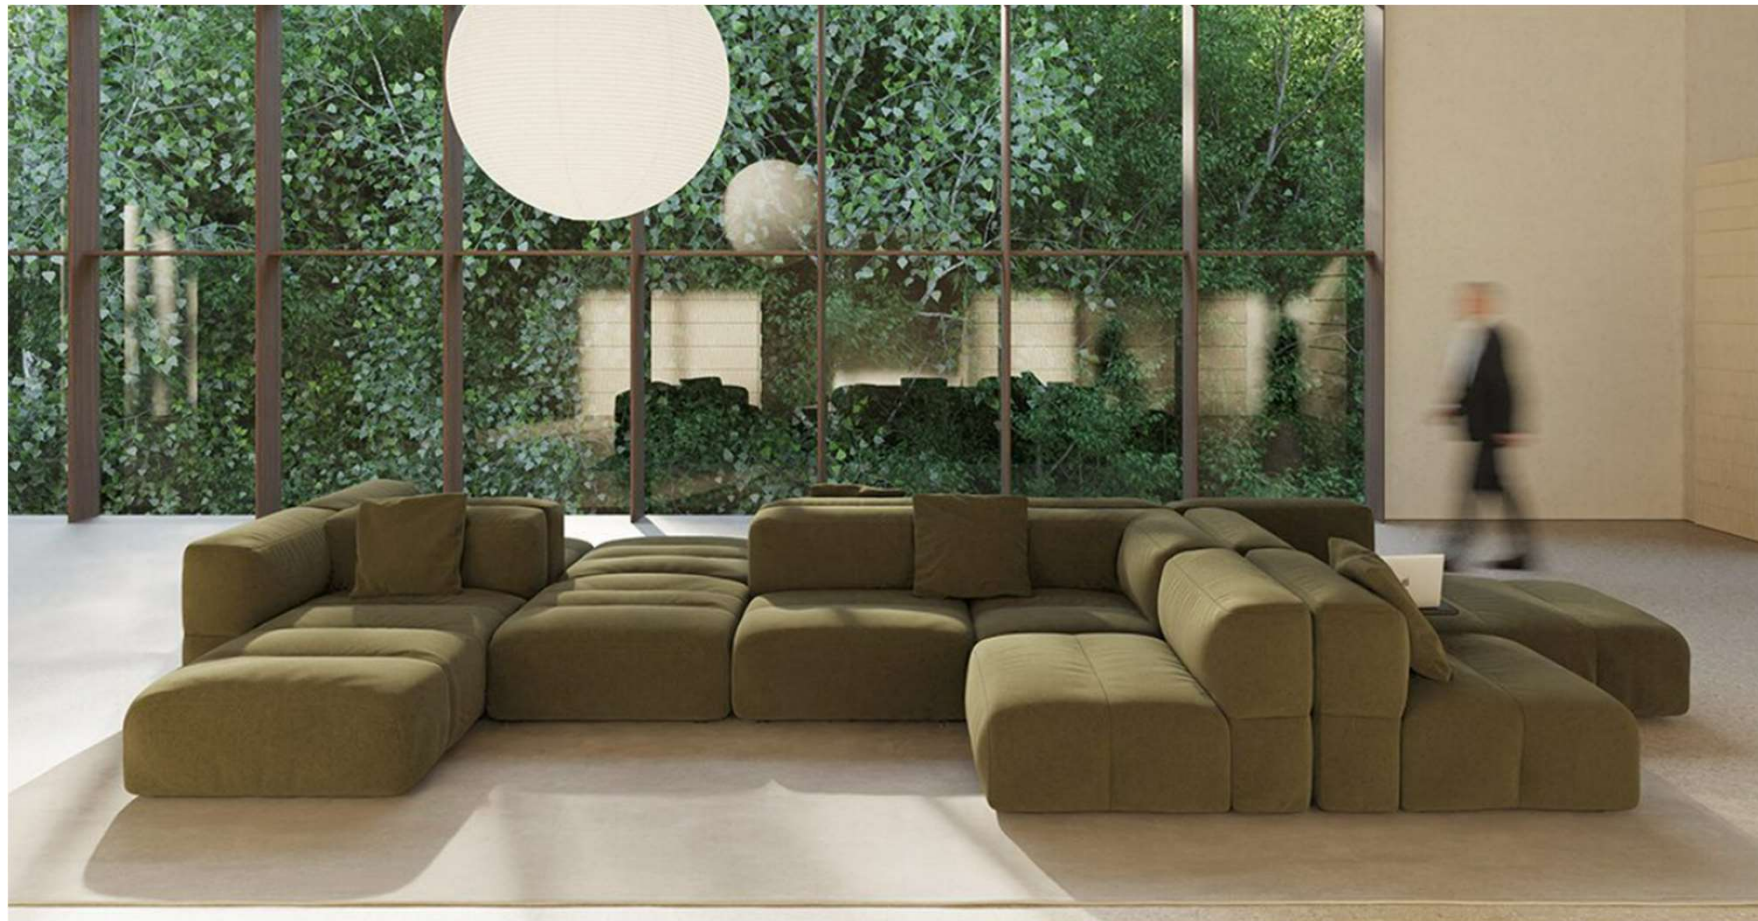

Composition 3

SAVINA SOFA: designed by Victor Carrasco