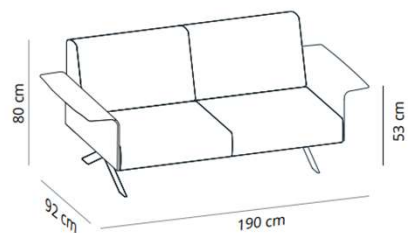

Composition 2

CODE		FINISHES		
	COMPOSITION SOFA 2	smooth upholstery	G1 (T/C)	35.646,80 SEK
			G2	37.577,04 SEK
			G3	40.623,20 SEK
			G4	44.017,36 SEK
			G5	47.228,24 SEK
		soft upholstery	G1 (T/C)	39.173,20 SEK
			G2	41.080,24 SEK
			G3	45.008,00 SEK
			G4	48.518,16 SEK
			G5	52.216,24 SEK