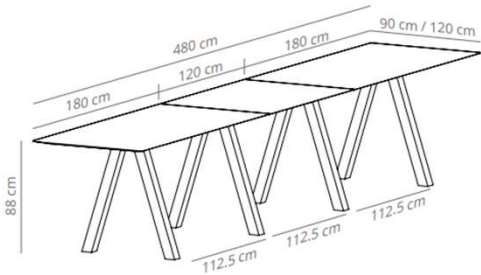

Triple table

DOUBLE TABLE, 360CM, H88CM

FINISHES		CODE		CODE		
LEGS	TOP	WIDTH 120		WIDTH 90		
stained (oak): matt oak, cognac, ash or wenge	stained	TRMDROAH	52.664,00 SEK	VCBTRMD H	TRMDROH	43.407,20 SEK
	Ash (black)		54.357,60 SEK			44.497,60 SEK

TRIPLE TABLE, 480CM, H 88CM

FINISHES		CODE		CODE		
LEGS	TOP	WIDTH 120		WIDTH 90		
stained (oak): matt oak, cognac, ash or wenge	stained	TRMTROAH	71.444,40 SEK	VCBTRMT H	TRMTROH	59.125,20 SEK
	Ash (black)		73.729,60 SEK			60.714,40 SEK