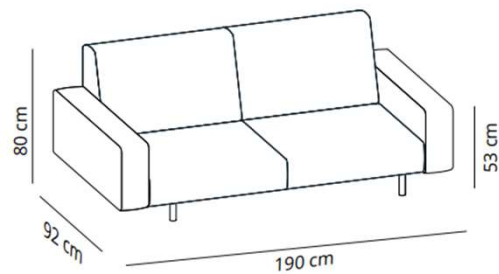

Composition 3

CODE		FINISHES		
VCBSISMPCOMP 2	COMPOSITION SOFA 3	smooth upholstery	G1 (T/C)	36.099,20 SEK
			G2	37.723,20 SEK
			G3	40.182,40 SEK
			G4	42.989,60 SEK
			G5	45.588,00 SEK
		soft upholstery	G1 (T/C)	39.625,60 SEK
			G2	41.226,40 SEK
			G3	44.567,20 SEK
			G4	47.490,40 SEK
			G5	50.576,00 SEK