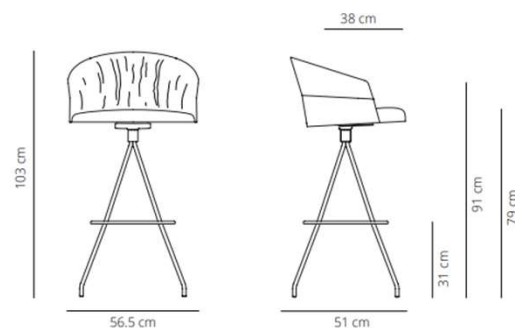

Soft upholstery

▲ 10.2 kg
📦 (x1) 106x62x57 cm (0.37 m³)

CODE		FINISHES		PUBLIC PRICE	- SEK
		STRUCTURE	UPHOLSTERY		
SWIVEL COUNTER STOOL , SOFT	COTGCOS-1	black or white	G1 (T/C)	813 €	9.430,80 SEK
	COTGCOS-2		G2	860 €	9.976,00 SEK
	COTGCOS-3		G3	939 €	10.892,40 SEK
	COTGCOS-4		G4	1.012 €	11.739,20 SEK
	COTGCOS-5		G5	1.091 €	12.655,60 SEK
					- SEK
CODE		FINISHES		PUBLIC PRICE	- SEK
		STRUCTURE	UPHOLSTERY		
SWIVEL BAR STOOL , SOFT	COTGBARS-1	black or white	G1 (T/C)	813 €	9.430,80 SEK
	COTGBARS-2		G2	860 €	9.976,00 SEK
	COTGBARS-3		G3	939 €	10.892,40 SEK
	COTGBARS-4		G4	1.012 €	11.739,20 SEK
	COTGBARS-5		G5	1.091 €	12.655,60 SEK