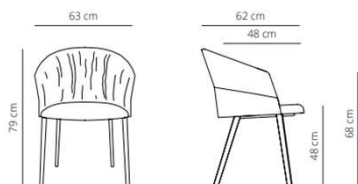

Soft upholstery

▲ 11.2 kg
📦 (x1) 66x64x86 cm (0.36 m³)