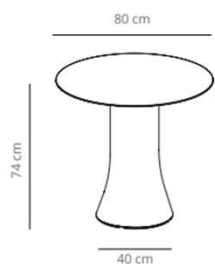

Table 70x70

59.8 kg
 (x1) 59x55x89 cm (0.29 m³)
 (x1) 76x76x7 cm (0.04 m³)

Mesa 80x80

62.8 kg
 (x1) 59x55x89 cm (0.29 m³)
 (x1) 96x96x7 cm (0.06 m³)

Table 90x90

70.3 kg
 (x1) 59x55x89 cm (0.29 m³)
 (x1) 96x96x7 cm (0.06 m³)

Table 240x120

▲ 206 kg
 📦 (x2) 59x55x89 cm (0.29 m³)
 (x1) 267x149x27 cm (1.07 m³)

Table 300x150

▲ 245.8 kg
 📦 (x2) 59x55x89 cm (0.29 m³)
 (x1) 330x180x27 cm (1.6 m³)

Table 500x150

▲ 397 kg
 📦 (x3) 59x55x89 cm (0.29 m³)
 (x2) 281x176x10 cm (0.49 m³)

Table diameter 80

42.1 kg

(x1) 59x55x105 cm (0.34 m³)
(x1) 96x96x7 cm (0.06 m³)

Table diameter 100

49.2 kg

(x1) 59x55x105 cm (0.34 m³)
(x1) 116x116x7 cm (0.08 m³)

CODE		FINISHES			
		BASE	TOP		
VCBBUD80H87	BUD80H	white, black or taupe	stained	matt oak, ash (black)	0,00 SEK
VCBBUD80H47	BUD80HCN		compact laminate (black edge)	white or black	10.753,20 SEK
	BUD80HCB		compact laminate (white edge)	white	10.753,20 SEK
					0,00 SEK
CODE		FINISHES			
		BASE	TOP		
VCBBUD100H87	BUD100H	white, black or taupe	stained	matt oak, ash (black)	0,00 SEK
VCBBUD100H47	BUD100HCN		compact laminate (black edge)	white or black	10.892,40 SEK
	BUD100HCB		compact laminate (white edge)	white	12.493,20 SEK
					12.493,20 SEK

CAMBIO TABLE: designed by Victor Carrasco

Table diameter 60

Table diameter 70

Table diameter 80

CODE		FINISHES			
		BASE	TOP		
VCBCAD60	CAD60		stained	matt oak , ash (black)	6.194,40 SEK
VCBCAD60L	CAD60CN		compact laminate (black edge)	black or white	5.591,20 SEK
	CAD60CB		compact laminate (white edge)	white	6.472,80 SEK
CODE		FINISHES			0,00 SEK
		BASE	TOP		
VCBCAD70	CAD70		stained	matt oak , ash (black)	6.844,00 SEK
VCBCAD70L	CAD70CN		compact laminate (black edge)	black or white	6.101,60 SEK
	CAD70CB		compact laminate (white edge)	white	7.296,40 SEK
CODE		FINISHES			
		BASE	TOP		
VCBCAD80	CAD80		stained	matt oak , ash (black)	7.586,40 SEK
VCBCAD80L	CAD80CN		compact laminate (black edge)	black or white	6.554,00 SEK
	CAD80CB		compact laminate (white edge)	white	7.737,20 SEK