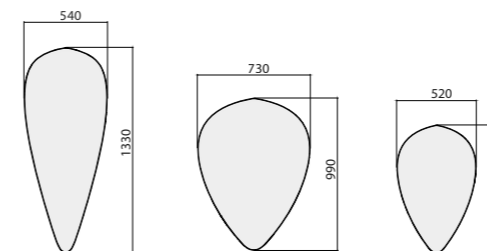

## MÅTT

Delta One	540×1330 mm
Delta Two	730×990 mm
Delta Three	520×830 mm

Tjocklek: 60 mm

Delta One  
69-0513

Delta Two  
69-0709

Delta Three  
69-0508