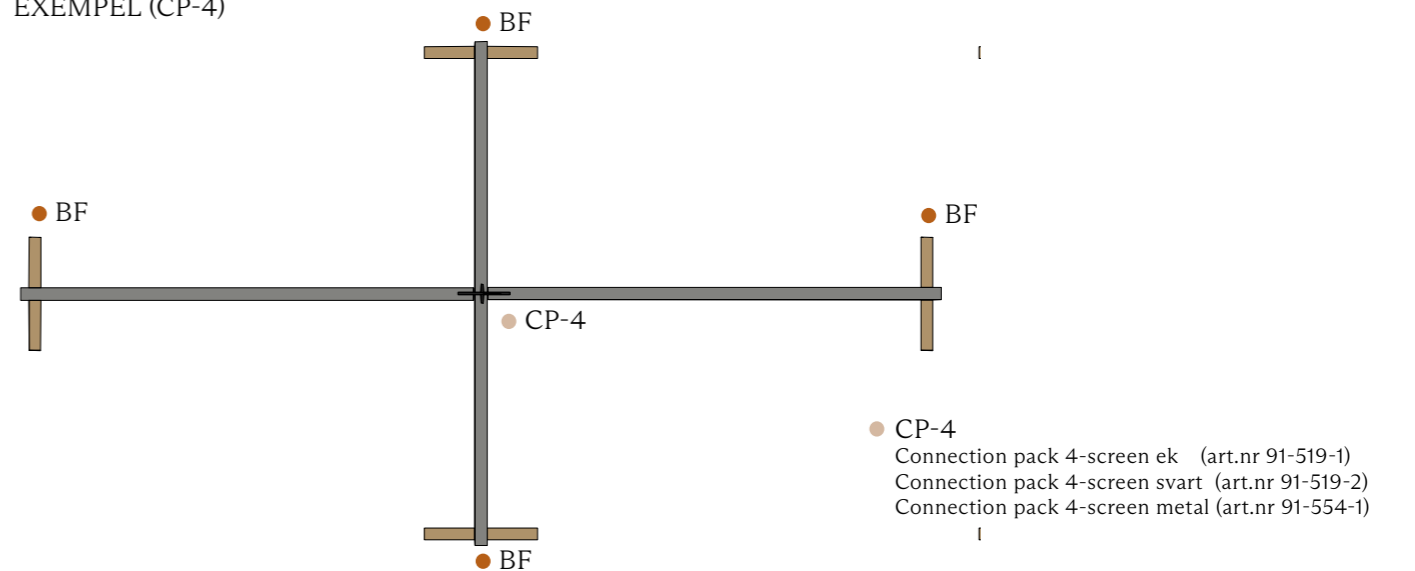

EXEMPEL (CP-4)

- CP-4
  Connection pack 4-screen ek (art.nr 91-519-1)
  Connection pack 4-screen svart (art.nr 91-519-2)
  Connection pack 4-screen metal (art.nr 91-554-1)