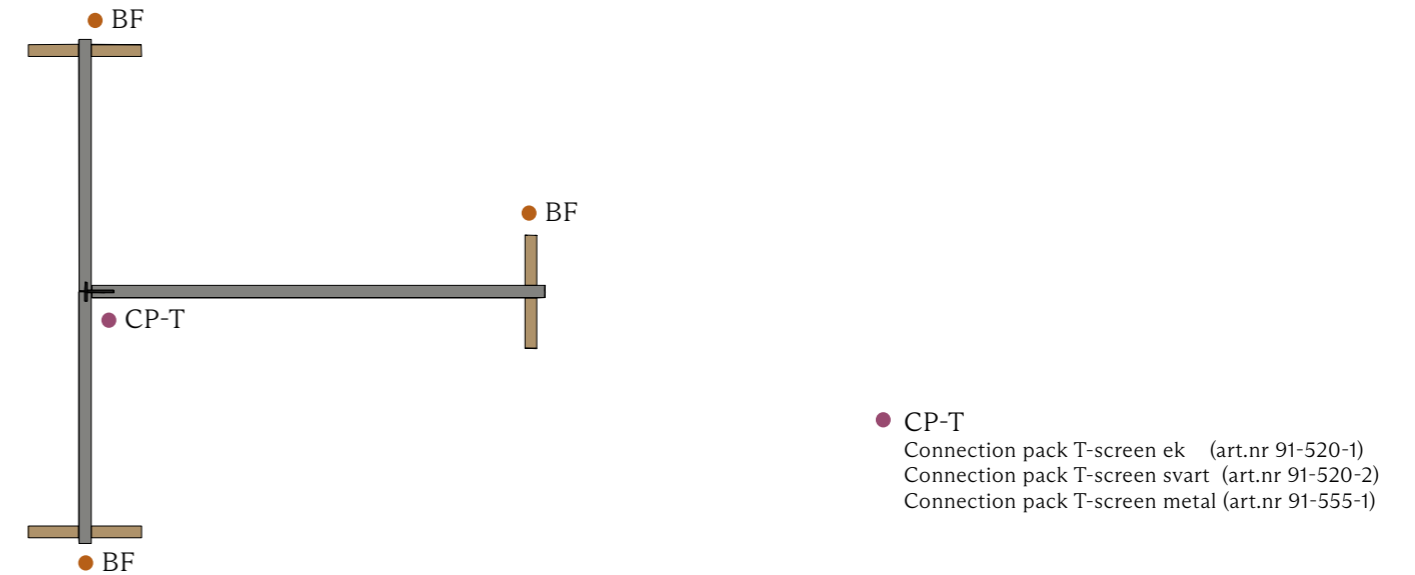

EXEMPEL (CP-T)

- BF
  Beam foot ek (art.nr 91-506-1)
  Beam foot svart (art.nr 91-506-2)
  Beam foot metal (art.nr 91-504-2)

- CF
  Cube foot ek (art.nr 91-505-1)
  Cube foot svart (art.nr 91-505-2)
  Cube foot metal (art.nr 91-540-1)

- CPB-2
  Connection pack Beam 2-screen ek (art.nr 91-521-1)
  Connection pack Beam 2-screen svart (art.nr 91-521-2)
  Connection pack Beam 2-screen metal (art.nr 91-556-1)

- CP-2
  Connection pack 2-screen ek (art.nr 91-517-1)
  Connection pack 2-screen svart (art.nr 91-517-2)
  Connection pack 2-screen svart (art.nr 91-517-2)
  Connection pack 2-screen metal (art.nr 91-552-1)