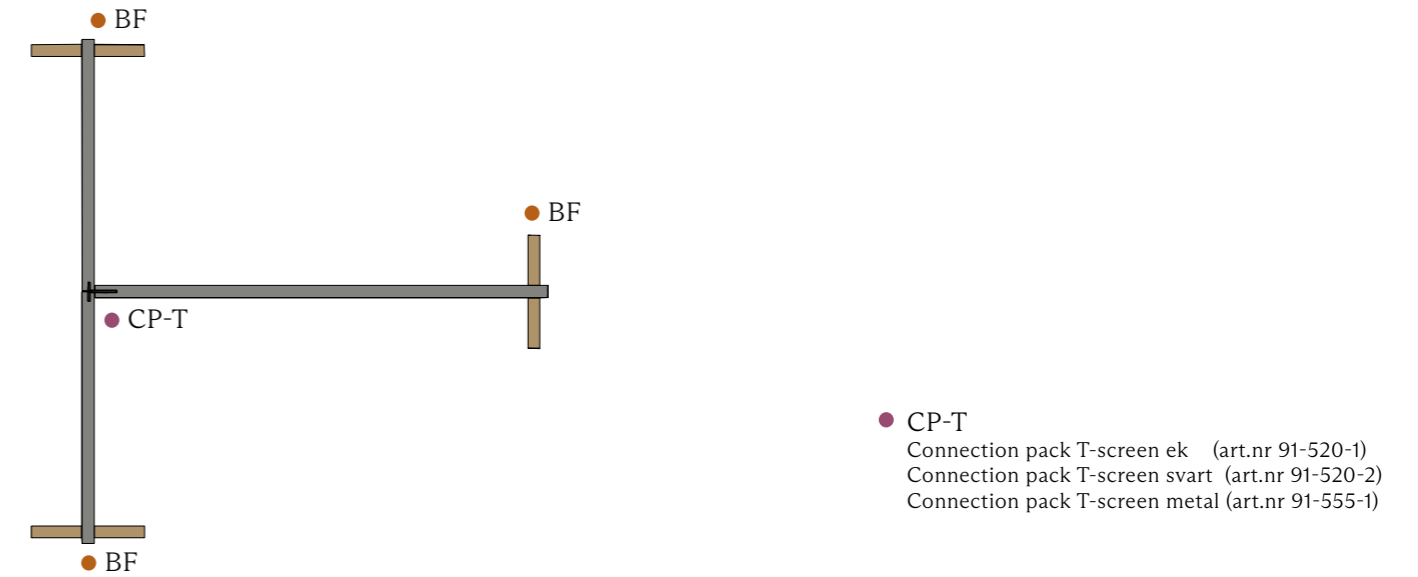

EXEMPEL (CP-T)