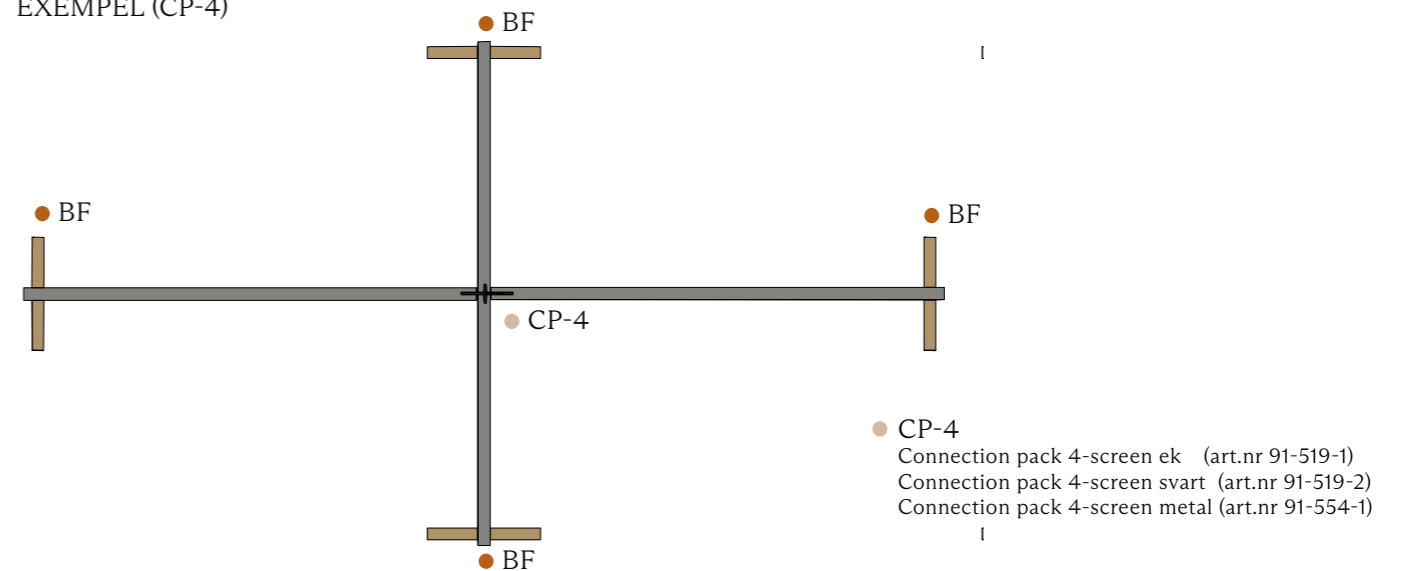

EXEMPEL (CP-4)

- BF
  Beam foot ek (art.nr 91-506-1)
  Beam foot svart (art.nr 91-506-2)
  Beam foot metal (art.nr 91-504-2)

- CF
  Cube foot ek (art.nr 91-505-1)
  Cube foot svart (art.nr 91-505-2)
  Cube foot metal (art.nr 91-540-1)

- CPB-2
  Connection pack Beam 2-screen ek (art.nr 91-521-1)
  Connection pack Beam 2-screen svart (art.nr 91-521-2)
  Connection pack Beam 2-screen metal (art.nr 91-556-1)

- CP-2
  Connection pack 2-screen ek (art.nr 91-517-1)
  Connection pack 2-screen svart (art.nr 91-517-2)
  Connection pack 2-screen svart (art.nr 91-517-2)
  Connection pack 2-screen metal (art.nr 91-552-1)

- CP-3
  Connection pack 3-screen ek (art.nr 91-518-1)
  Connection pack 3-screen svart (art.nr 91-518-2)
  Connection pack 3-screen metal (art.nr 91-553-1)

- CP-T
  Connection pack T-screen ek (art.nr 91-520-1)
  Connection pack T-screen svart (art.nr 91-520-2)
  Connection pack T-screen metal (art.nr 91-555-1)

- CP-4
  Connection pack 4-screen ek (art.nr 91-519-1)
  Connection pack 4-screen svart (art.nr 91-519-2)
  Connection pack 4-screen metal (art.nr 91-554-1)