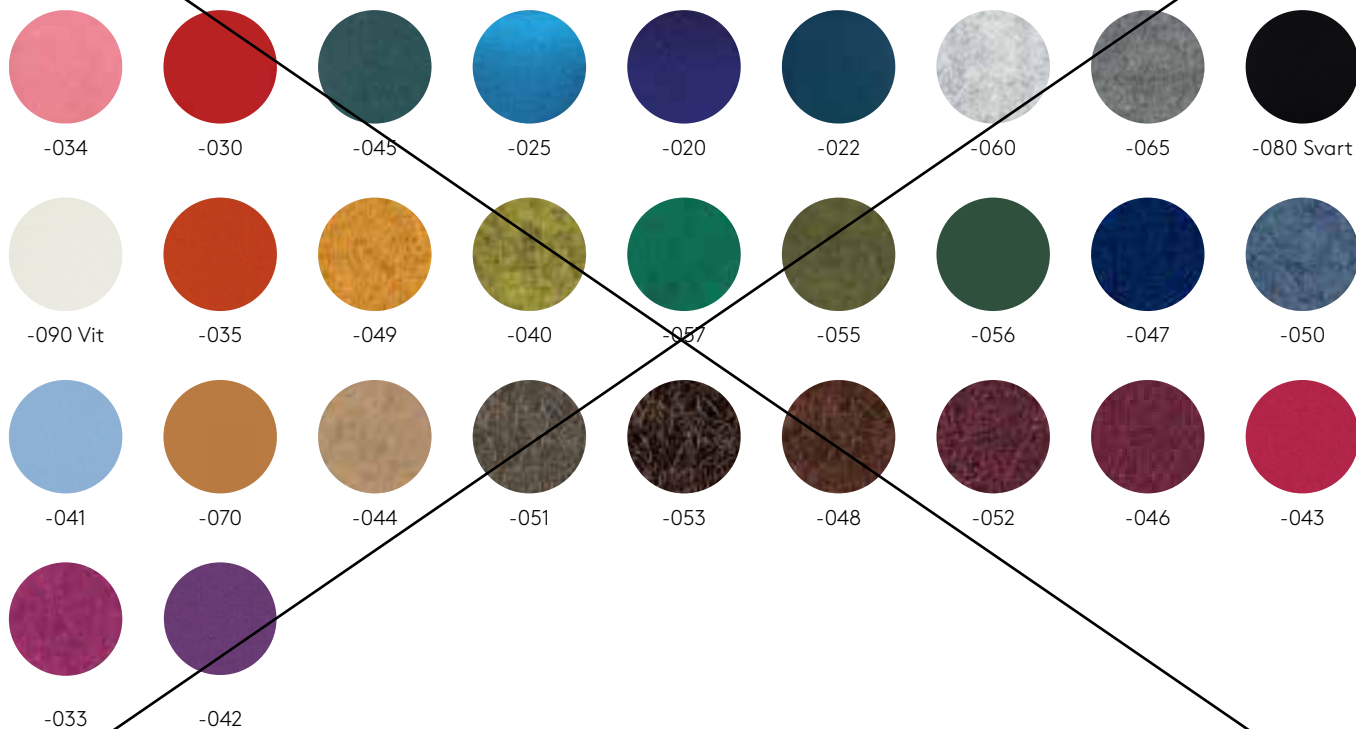

Textil

Air Felt