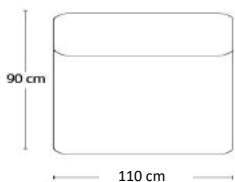

- Model 3-6501: 3,5 m
- Model 3-6502: 2,6 m
- Model 3-6505: 5,5 m
- Model 3-6506: 6,5 m

Model 3-6501

Model 3-6502

Model 3-6505

Model 3-6506

Model 3-6509

A3 - MODULSOFA

Design: Charlotte Høncke