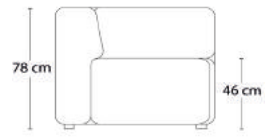

- Model 3-6501: 3,5 m
- Model 3-6502: 2,6 m
- Model 3-6505: 5,5 m
- Model 3-6506: 6,5 m

Model 3-6501

Model 3-6502

Model 3-6505

Model 3-6506

Model 3-6509

A3 - MODULSOFA

Design: Charlotte Høncke