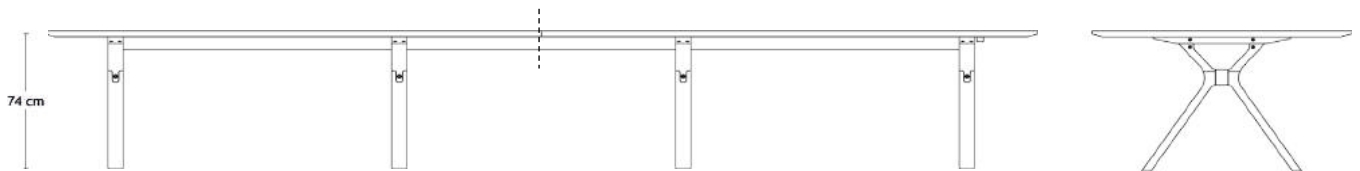

SPACE - BORDE

Design: Andersen Design Team