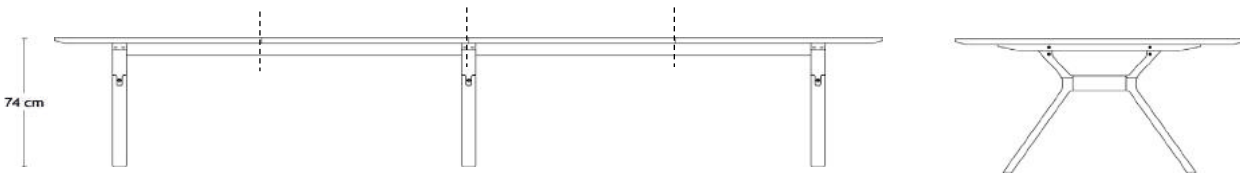

SPACE - BORDE

Design: Andersen Design Team