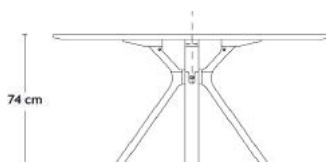

SPACE - BORDE

Design: Andersen Design Team