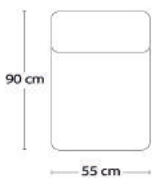

- Model 3-6501: 3,5 m
- Model 3-6502: 2,6 m
- Model 3-6505: 5,5 m
- Model 3-6506: 6,5 m

Model 3-6501

Model 3-6502

Model 3-6505

Model 3-6506

Model 3-6509

A3 - MODULSOFA

Design: Charlotte Høncke