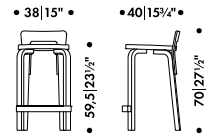

HIGH CHAIR K65

ALVAR AALTO 1935

Legs and seat edge-band

Solid birch

Seat core

Solid birch

Birch plywood

Seat surface

Birch veneer

High-pressure laminate

Linoleum

Fabric upholstery with PU foam padding

Leather upholstery with PU foam padding

Leather upholstery without PU foam padding

Backrest

Form-pressed birch plywood

Footrest

Form-pressed solid birch lamella

Use of water based lacquers only

Shipped unassembled in a Carry Away package

Made in Finland

—

Configurable products - Always made to order. Longer lead times than standard versions. Existing standard components can be freely combined.

—

Seat lacquered

natural

black

white

orange

yellow

green

petrol

red

blue

grey

Seat stained

honey

walnut

Legs and backrest lacquered

natural

black

white

—

Fabric upholstery requirement

1 pc = 50 x 50 cm

Leather upholstery requirement

1 pc = 0,4 m²

High Chair K65	281 007 02	without VAT in SEK*
Seat		
Seat in birch veneer		4.630,00
Seat IKI white HPL, edge natural		+ 260,00
Seat linoleum black, edge natural		+ 260,00
Seat lacquered or stained		+ 220,00
Legs and backrest		
Legs and backrest natural lacquered		+ 0,00
Legs and backrest lacquered		+ 250,00
Upholstery**		
Fabric F40		+ 520,00
Fabric F60		+ 640,00
Fabric F80		+ 770,00
Fabric F100		+ 910,00
Fabric F140		+ 1.160,00
Fabric F200		+ 1.610,00
Leather without PU foam padding		+ 0,00
Leather L40		+ 1.140,00
Leather L60		+ 1.640,00
Glides		
Felt glides mounted		+ 180,00
Mode of shipment		
Assembled		+ 100,00

* Recommended retail price without VAT

** For COM and COL options, please check with your sales representative