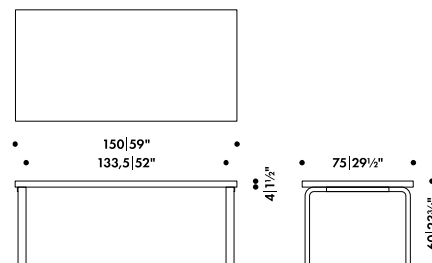

AALTO CHILDREN'S TABLE RECTANGULAR

ALVAR AALTO 1933

Four legs and top edge-band

Solid birch

Top core

Solid birch, chipboard, plywood, honeycomb

Top surface

Birch veneer

High-pressure laminate

Linoleum

Use of water based lacquers only

Shipped unassembled in two boxes

Table with birch veneer top: Made in Finland and Germany

Table with HPL top: Made in Finland

Table with linoleum top: Made in Finland

81A

Legs and edge band natural lacquered, top birch veneer

283 044 61

SEK* 14.050,00

Legs and edge band natural lacquered, top IKI white HPL

283 044 62

SEK* 14.050,00

Legs and edge band natural lacquered, top black linoleum

283 044 63

SEK* 14.050,00

Felt glides, 22 x 45 mm, set of 4, with screws for LG80

270 049 02Q**

SEK* 170,00

* Recommended retail price without VAT;

** Quick Ship product - dispatch usually within 3 working days ex Germany