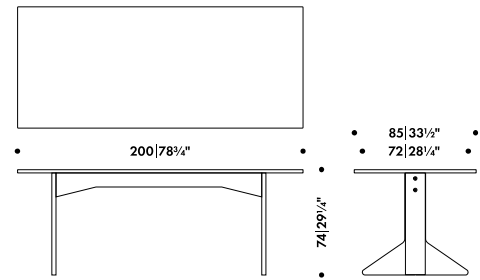

KAARI TABLE RECTANGULAR

RONAN & ERWAN BOUROLLEC 2015

REB 001

Legs
Solid oak

Braces
Flat rolled steel

Top core
MDF

Top surface
High-pressure laminate
Linoleum

Top edge-band
ABS