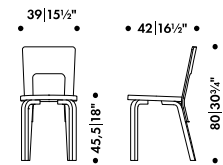

CHAIR 66

ALVAR AALTO 1935

Legs and seat edge-band

Solid birch

Seat core

Solid birch

Birch plywood

Seat surface

Birch veneer

High-pressure laminate

Linoleum

Fabric upholstery with PU foam padding

Leather upholstery with PU foam padding

Leather upholstery without PU foam padding

Backrest

Form-pressed birch plywood

Use of water based lacquers only

Shipped unassembled in a Carry Away package

Made in Finland

Legs and backrest natural lacquered, seat birch veneer

281 002 71 Q**

SEK* 3.980,00