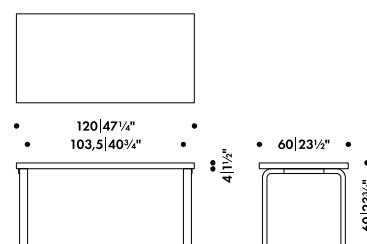

AALTO CHILDREN'S TABLE RECTANGULAR

ALVAR AALTO 1933

Four legs and top edge-band

Solid birch

Top core

Solid birch, chipboard, plywood, honeycomb

Top surface

Birch veneer

High-pressure laminate

Linoleum

Use of water based lacquers only

Shipped unassembled in two boxes

Table with birch veneer top: Made in Finland and Germany

Table with HPL top: Made in Finland

Table with linoleum top: Made in Finland

—

80A

—