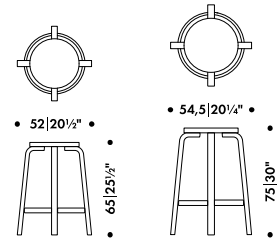

BAR STOOL 64

ALVAR AALTO 1935

Legs and seat edge-band

Solid birch

Seat core

Solid birch

Birch plywood

Seat surface

Birch veneer

High-pressure laminate

Linoleum

Fabric upholstery with PU foam padding

Leather upholstery with PU foam padding

Leather upholstery without PU foam padding

Foot ring

Form-pressed solid birch lamella

Use of water based lacquers only

Shipped unassembled in a Carry Away package

Made in Finland

* Recommended retail price without VAT;

** Quick Ship product - dispatch usually within 3 working days ex Germany