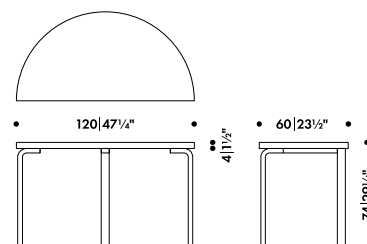

AALTO TABLE HALF-ROUND

ALVAR AALTO 1933

Three legs and top edge-band

Solid birch

Top core

Solid birch, chipboard, plywood, honeycomb

Top surface

Birch veneer
High-pressure laminate
Linoleum

Use of water based lacquers only

Shipped unassembled in two boxes

Table with birch veneer top: Made in Finland and Germany
Table with HPL top: Made in Finland
Table with linoleum top: Made in Finland

95