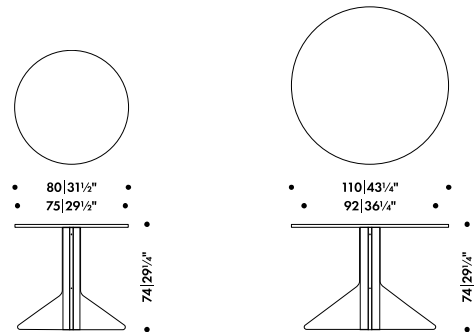

KAARI TABLE ROUND

RONAN & ERWAN BOUROLLEC 2015

REB 003

REB 004

Legs
Solid oak

Braces
Flat rolled steel

Top core
MDF

Top surface
High-pressure laminate
Linoleum

Top edge-band
ABS

Shipped unassembled in three boxes

Made in Italy and Poland

—

Configurable products - Always made to order. Existing standard components can be freely combined.

—

REB 003	283 053 02	without VAT in SEK*

Table top

HPL, high-gloss white	12.300,00
HPL, high-gloss black	+ 0,00
Linoleum black	+ 1.610,00

Base

Natural oak, protective varnish	+ 0,00
Oak, black lacquered	+ 0,00

REB 004	283 054 02	without VAT in SEK*

Table top

HPL, high-gloss white	16.190,00
HPL, high-gloss black	+ 0,00
Linoleum black	+ 2.130,00

Base

Natural oak, protective varnish	+ 0,00
Oak, black lacquered	+ 0,00

* Recommended retail price without VAT