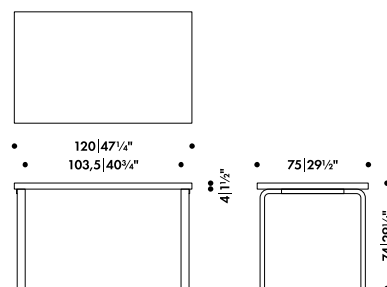

AALTO TABLE RECTANGULAR

ALVAR AALTO 1933

Four legs and top edge-band

Solid birch

Top core

Solid birch, chipboard, plywood, honeycomb

Top surface

Birch veneer
High-pressure laminate
Linoleum

Shipped unassembled in two boxes

Table with birch veneer top:
Made in Finland and Germany
Table with HPL top: Made in Finland

Table with linoleum top: Made in Finland

Use of water based lacquers only

81B

Legs and edge band natural lacquered,
top birch veneer

283 004 81

SEK* 10.570,00

Legs and edge band natural lacquered,
top IKI white HPL

283 004 82

SEK* 10.570,00

Legs and edge band natural lacquered,
top black linoleum

283 004 83

SEK* 10.570,00

Felt glides, 22 x 45 mm, set of 4, with
screws for LG80

270 049 02Q**

SEK* 170,00

* Recommended retail price without VAT;

** Quick Ship product - dispatch usually within 3 working days ex Germany