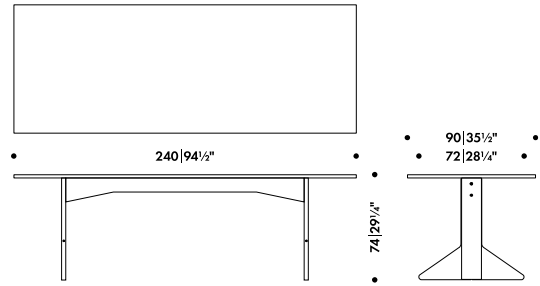

KAARI TABLE RECTANGULAR

RONAN & ERWAN BOUROLLEC 2015

REB 002

Legs
Solid oak

Braces
Flat rolled steel

Top core
MDF

Top surface
High-pressure laminate
Linoleum

Top edge-band
ABS

Shipped unassembled in three boxes

Made in Italy and Poland

Configurable products - Always made to order. Existing standard components can be freely combined.

REB 002	283 052 02	without VAT in SEK*

Table top

HPL, high-gloss white	25.950,00
HPL, high-gloss black	+ 0,00
Linoleum black	+ 3.360,00

Base

Natural oak, protective varnish	+ 0,00
Oak, black lacquered	+ 0,00

* Recommended retail price without VAT