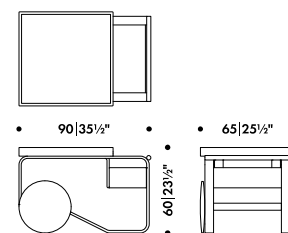

TEA TROLLEY 900

ALVAR AALTO 1937

Frame

Form-bent solid birch lamella

Wheels

MDF

Black rubber ring

Basket

Rattan

Top surface

Ceramic tiles

Use of water based lacquers only

Shipped assembled

Made in Finland

—

Frame natural lacquered, wheels white
lacquered, top black ceramic tiles

283 014 02

SEK* 36.280,00