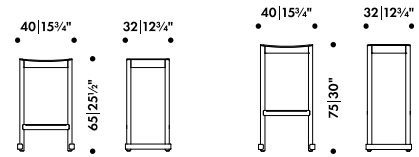

Seat surface

Beech veneer
Ash veneer
Oak veneer

Plastic glides mounted

Made in Italy

—

H 65 cm, beech, natural lacquered

281 046 01 Q**
SEK* 5.260,00

H 75 cm, beech, natural lacquered