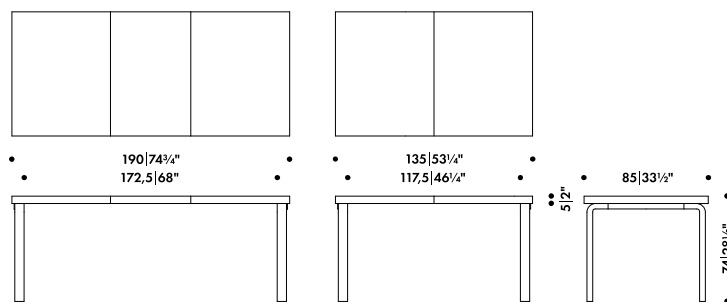

AALTO TABLE EXTENDABLE

ALVAR AALTO 1956

Four legs and top edge-band

Solid birch

Top core

Solid birch, chipboard, plywood, honeycomb

Top surface

Birch veneer
High-pressure laminate
Linoleum

Use of water based lacquers only

Shipped unassembled in two boxes

Made in Finland

97

Legs and edge band natural lacquered,
top birch veneer

283 024 81

SEK* 29.130,00

Legs and edge band natural lacquered,
top IKI white HPL

283 024 82

SEK* 29.130,00

Felt glides, 28 x 52 mm, set of 4, with
screws for LG83

270 049 03Q**

SEK* 170,00

* Recommended retail price without VAT;

** Quick Ship product - dispatch usually within 3 working days ex Germany