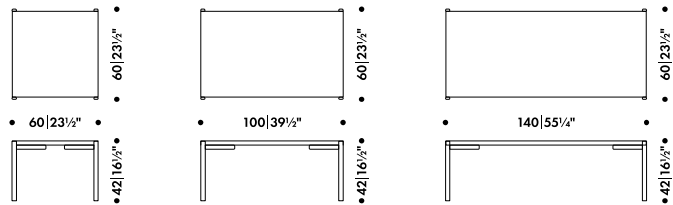

KIKI LOW TABLE

ILMARI TAPIOVAARA 1960

Frame

Steel

Top core

MDF

Top surface

High-pressure laminate

Linoleum

Shipped unassembled in two boxes

Made in Denmark and Hungary

—

**L 60 cm, frame black powder coated,
top black HPL matt**

283 033 05

SEK* 7.290,00

**L 100 cm, frame black powder coated,
top black HPL matt**

283 033 06

SEK* 8.240,00

**L 140 cm, frame black powder coated,
top black HPL matt**

283 033 07

SEK* 9.620,00

**L 60 cm, frame black powder coated,
top black linoleum**

283 033 08

SEK* 7.290,00

**L 100 cm, frame black powder coated,
top black linoleum**

283 033 09

SEK* 8.240,00

**L 140 cm, frame black powder coated,
top black linoleum**

283 033 10

SEK* 9.620,00

* Recommended retail price without VAT