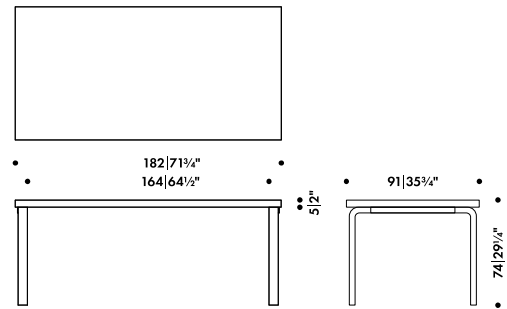

AALTO TABLE RECTANGULAR

ALVAR AALTO 1933

Four legs and top edge-band
Solid birch

Top core
Solid birch, chipboard, plywood,
honeycomb

Top surface
Birch veneer
High-pressure laminate
Linoleum

Shipped unassembled in two
boxes

Table with birch veneer top:
Made in Finland and Germany
Table with HPL top: Made in
Finland
Table with linoleum top: Made
in Finland

Use of water based lacquers only

83

**Legs and edge band natural lacquered,
top birch veneer**
283 007 81
SEK* 19.980,00

**Legs and edge band natural lacquered,
top IKI white HPL**
283 007 82
SEK* 19.980,00

**Legs and edge band natural lacquered,
top black linoleum**
283 007 83
SEK* 19.980,00

**Felt glides, 28 x 52 mm, set of 4, with
screws for LG83**
270 049 03Q**
SEK* 170,00

* Recommended retail price without VAT;
** Quick Ship product - dispatch usually within 3 working days ex Germany