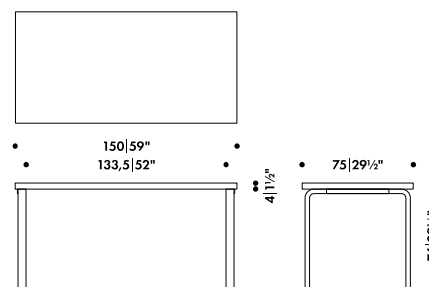

AALTO TABLE RECTANGULAR

ALVAR AALTO 1933

Four legs and top edge-band

Solid birch

Top core

Solid birch, chipboard, plywood, honeycomb

Top surface

Birch veneer
High-pressure laminate
Linoleum

Shipped unassembled in two boxes

Table with birch veneer top:
Made in Finland and Germany
Table with HPL top: Made in Finland

Table with linoleum top: Made in Finland

Use of water based lacquers only

81A

Legs and edge band natural lacquered, top birch veneer

283 044 81

SEK* 14.050,00

Legs and edge band natural lacquered, top IKI white HPL

283 044 82

SEK* 14.050,00

Legs and edge band natural lacquered, top black linoleum

283 044 83

SEK* 14.050,00

Felt glides, 22 x 45 mm, set of 4, with screws for LG80

270 049 02Q**

SEK* 170,00

* Recommended retail price without VAT;

** Quick Ship product - dispatch usually within 3 working days ex Germany