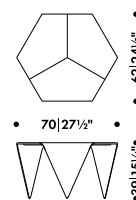

TRIENNA TABLE

ILMARI TAPIOVAARA 1954

Table core

Form-pressed birch veneer

Table surface

Oak veneer

Shipped assembled

Made in Finland

—

Oak, natural lacquered

283 038 04Q**

SEK* 10.150,00