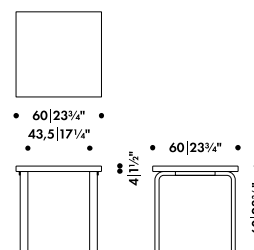

AALTO CHILDREN'S TABLE SQUARE NEW

ALVAR AALTO 1933

Four legs and top edge-band

Solid birch

Top core

Solid birch, chipboard, plywood, honeycomb

Top surface

Birch veneer

High-pressure laminate

Linoleum

Use of water based lacquers only

Shipped unassembled in two cartons

Table with birch veneer top: Made in Finland and Germany

Table with HPL top: Made in Finland

Table with linoleum top: Made in Finland

—

80C

—