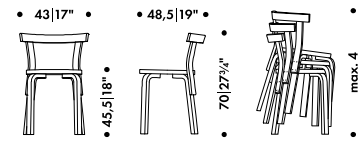

CHAIR 68

ALVAR AALTO 1935

Legs and seat edge-band

Solid birch

Seat core

Solid birch

Birch plywood

Seat surface

Birch veneer

High-pressure laminate

Linoleum

Fabric upholstery with PU foam padding

Leather upholstery with PU foam padding

Leather upholstery without PU foam padding

Backrest

Form-pressed birch plywood

Use of water based lacquers only

Shipped unassembled in a Carry Away package

Made in Finland

Configurable products - Always made to order. Existing standard components can be freely combined.

—

Seat lacquered

natural

black

white

Legs and backrest lacquered

natural

black

white

—

Fabric upholstery requirement

1 pc = 50 x 50 cm

Leather upholstery requirement

1 pc = 0,4 m²

Chair 68	281 029 02	without VAT in SEK*
Seat		
Seat birch veneer		4.760,00
Seat IKI white HPL, edge natural		+ 290,00
Seat linoleum black, edge natural		+ 290,00
Seat lacquered		+ 240,00
Legs and backrest		
Legs and backrest lacquered		+ 250,00
Upholstery**		
Fabric F40		+ 520,00
Fabric F60		+ 640,00
Fabric F80		+ 770,00
Fabric F100		+ 910,00
Fabric F140		+ 1.160,00
Fabric F200		+ 1.610,00
Leather without PU foam padding		+ 0,00
Leather L40		+ 1.140,00
Leather L60		+ 1.640,00
Glides		
Felt glides mounted		+ 180,00
Mode of shipment		
Assembled		+ 100,00

* Recommended retail price without VAT

** For COM and COL options, please check with your sales representative