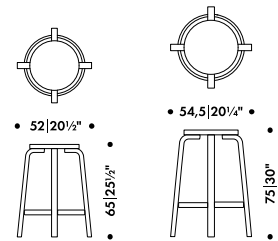

BAR STOOL 64

ALVAR AALTO 1935

Legs and seat edge-band

Solid birch

Seat core

Solid birch
Birch plywood

Seat surface

Birch veneer
High-pressure laminate
Linoleum
Fabric upholstery with PU foam padding
Leather upholstery with PU foam padding
Leather upholstery without PU foam padding

Configurable products - Always made to order. Longer lead times than standard versions. Existing standard components can be freely combined.

Seat lacquered

natural
black
white
orange
yellow
green
petrol
red
blue
grey

Seat stained

honey
walnut

Legs and foot ring lacquered

natural
black
white

Fabric upholstery requirement

1 pc = 50 x 50 cm

Leather upholstery requirement

1 pc = 0,4 m²

Foot ring

Form-pressed solid birch lamella

Use of water based lacquers only

Shipped unassembled in a Carry Away package

Made in Finland

Bar Stool 64	280 015 02	without VAT in SEK *

Seat height

Seat height 65cm	0,00
Seat height 75cm	0,00

Seat

Seat in birch veneer	5.260,00
Seat IKI white HPL, edge natural	+ 260,00
Seat linoleum black, edge natural	+ 260,00
Seat lacquered or stained	+ 220,00

Legs and foot ring

Legs and foot ring natural lacquered	+ 120,00
Legs and foot ring lacquered	+ 250,00

Upholstery**

Fabric F40	+ 520,00
Fabric F60	+ 640,00
Fabric F80	+ 770,00
Fabric F100	+ 910,00
Fabric F140	+ 1.160,00
Fabric F200	+ 1.610,00
Leather without PU foam padding	+ 0,00
Leather L40	+ 1.140,00
Leather L60	+ 1.640,00

Glides

Felt glides mounted	+ 180,00

Mode of shipment

Assembled	+ 100,00

* Recommended retail price without VAT

** For COM and COL options, please check with your sales representative