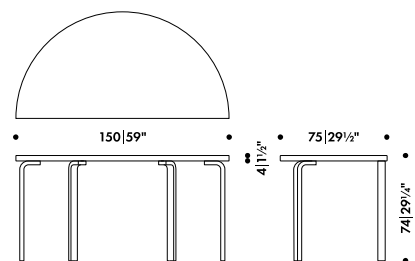

AALTO TABLE HALF-ROUND NEW

ALVAR AALTO 1933

Three legs and top edge-band

Solid birch

Top core

Solid birch, chipboard, plywood, honeycomb

Top surface

Birch veneer
High-pressure laminate
Linoleum

Use of water based lacquers only

Shipped unassembled in two boxes

Table with birch veneer top: Made in Finland and Germany
Table with HPL top: Made in Finland
Table with linoleum top: Made in Finland

96

Legs and edge band natural lacquered, top birch veneer

283 064 81

SEK* 15.530,00

Legs and edge band natural lacquered, top IKI white HPL

283 064 82

SEK* 15.530,00

Legs and edge band natural lacquered, top black linoleum

283 064 83

SEK* 15.530,00

Felt glides, 22 x 45 mm, set of 4, with screws for LG80

270 049 02Q**

SEK* 170,00

* Recommended retail price without VAT;

** Quick Ship product - dispatch usually within 3 working days ex Germany