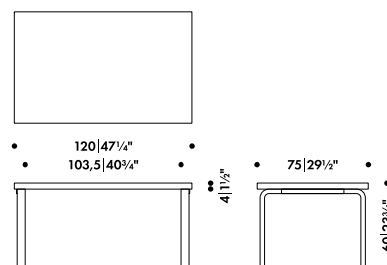

AALTO CHILDREN'S TABLE RECTANGULAR

ALVAR AALTO 1933

Four legs and top edge-band

Solid birch

Top core

Solid birch, chipboard, plywood, honeycomb

Top surface

Birch veneer

High-pressure laminate

Linoleum

Use of water based lacquers only

Shipped unassembled in two boxes

Table with birch veneer top: Made in Finland and Germany

Table with HPL top: Made in Finland

Table with linoleum top: Made in Finland

81B