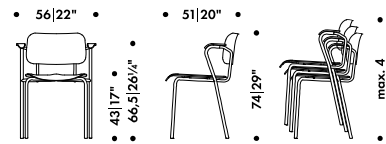

LUKKI CHAIR

ILMARI TAPIOVAARA 1951

Legs

Steel tube

Seat and back core

Form-pressed birch plywood

Seat and back surface

Beech veneer

Shipped assembled

Made in Finland

—

Frame black matt powder coated, seat, backrest and armrest black lacquered

281 016 01

SEK* 4.790,00

Frame stone white matt powder coated, seat, backrest and armrest stone white lacquered

281 016 02

SEK* 4.790,00