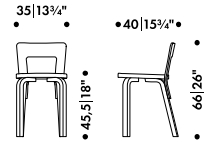

CHAIR 65

ALVAR AALTO 1935

Legs and seat edge-band

Solid birch

Seat core

Solid birch

Birch plywood

Seat surface

Birch veneer

High-pressure laminate

Linoleum

Fabric upholstery with PU foam padding

Leather upholstery with PU foam padding

Leather upholstery without PU foam padding

Backrest

Form-pressed birch plywood

Use of water based lacquers only

Shipped unassembled in a Carry Away package

Made in Finland

—

Configurable products - Always made to order. Existing standard components can be freely combined.

—

Seat lacquered

natural

black

white

orange

yellow

green

petrol

red

blue

grey

Seat stained

honey

walnut

Legs and backrest lacquered

natural

black

white

—

Fabric upholstery requirement

1 pc = 50 x 50 cm

Leather upholstery requirement

1 pc = 0,4 m²

Chair 65	281 027 02	without VAT in SEK*
Seat		
Seat birch veneer		3.820,00
Seat IKI white HPL, edge natural		+ 260,00
Seat linoleum black, edge natural		+ 260,00
Seat lacquered or stained		+ 220,00
Legs and backrest		
Legs and backrest lacquered		+ 230,00
Upholstery**		
Fabric F40		+ 520,00
Fabric F60		+ 640,00
Fabric F80		+ 770,00
Fabric F100		+ 910,00
Fabric F140		+ 1.160,00
Fabric F200		+ 1.610,00
Leather without PU foam padding		+ 0,00
Leather L40		+ 1.140,00
Leather L60		+ 1.640,00
Glides		
Felt glides mounted		+ 180,00
Mode of shipment		
Assembled		+ 100,00

* Recommended retail price without VAT

** For COM and COL options, please check with your sales representative