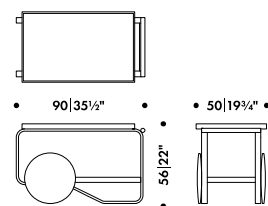

TEA TROLLEY 901

ALVAR AALTO 1936

Frame

Form-bent solid birch lamella

Wheels

MDF

Black rubber ring

Top and shelf surface

High-pressure laminate

Linoleum

Use of water based lacquers only

Shipped assembled

Made in Finland

—

Frame natural lacquered, wheels white lacquered, shelves IKI white HPL

283 015 01

SEK* 23.060,00