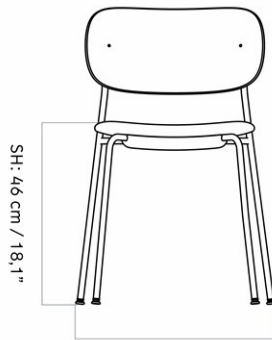

CO DINING CHAIR, OAK SEAT AND BACK
 Designed by *Norm Architects*

SH: 46 cm / 18,1"

W: 52 cm / 20,5"

SD: 40 cm / 15,7"

H: 80 cm / 31,5"

D: 50,5 cm / 19,9"

MASTER SKU	1160100PIM
PRODUCTION TIME	2-3 WEEKS
COLLI	1
DIMENSIONS	H: 80 cm W: 62 cm
	D: 50.5 cm
	SH: 48 cm SD: 39.5 cm