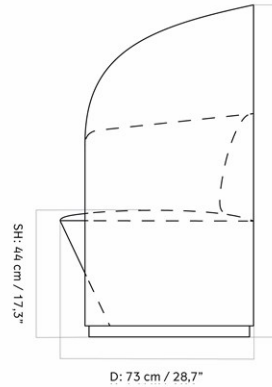

TEAROOM LOUNGE CHAIR, HIGH BACK

Designed by *Nick Ross*

MASTER SKU	9606000PIM
PRODUCTION TIME	6 WEEKS
COLLI	1
DIMENSIONS	H: 120 cm W: 89 cm
	D: 73 cm
	SH: 43 cm SD: 56 cm
	AH: 78 cm

CARE INSTRUCTIONS

Discover our product care guide for comprehensive care instructions.

[Download](#)

Find more information in the dedicated product fact sheet for this product.

DESCRIPTION

SPEC OPTIONS

MASTER SKU	VARIANT	PRODUCTION TIME	EXCL. VAT SEK
9606000PIM	Price Category - PC0T <i>Audo Bouclé, Audø</i>	6 WEEKS	25.196,00
9606000PIM	Price Category - PC1T <i>Barnum Bouclé, Audø / Champion, JAB / Illusion, Nevotex / Hot Madison, JAB / Maple, Kvadrat / Remix, Kvadrat / Re-wool, Kvadrat</i>	6 WEEKS	28.556,00
9606000PIM	Price Category - PC2T <i>Canvas 2, Kvadrat / Clay, Sahco, Kvadrat / Fiord, Kvadrat / Hallingdal 65, Kvadrat / Moss, Sahco, Kvadrat / Reflect, Kvadrat / Savanna, Kvadrat / Steelcut Trio 3, Kvadrat</i>	6 WEEKS	31.996,00
9606000PIM	Price Category - PC3T <i>Arctic, Jab / Safire, Sahco, Kvadrat / Vidar 4, Kvadrat / Zero, Sahco, Kvadrat</i>	6 WEEKS	35.196,00
9606000PIM	Price Category - PC4T <i>Cabanon Soft, Designers Guild / Grand Mohair, Danish Art Weaving / Lupo, Dedar</i>	6 WEEKS	37.276,00