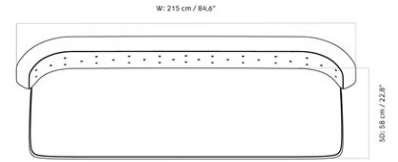

RADIOHUS SOFA, 2 SEATER, WALNUT BASE

Designed by *Vilhelm Lauritzen*

MASTER SKU	1219000PIM	CARE INSTRUCTIONS	Discover our product care guide for comprehensive care instructions.
PRODUCTION TIME	5 WEEKS		Download
COLLI	1		Find more information in the dedicated product fact sheet for this product.
DIMENSIONS	H: 86 cm D: 77 cm SH: 45 cm	W: 215 cm SD: 58 cm	
		DESCRIPTION	

SPEC OPTIONS

MASTER SKU	VARIANT	PRODUCTION TIME	EXCL. VAT SEK
1219000PIM	Price Category - PC0T <i>Audo Bouclé, Audø</i>	5 WEEKS	57.916,00
1219000PIM	Price Category - PC1T <i>Barnum Bouclé, Audø / Champion, JAB / Illusion, Nevotex / Hot Madison, JAB / Remix, Kvadrat / Re-wool, Kvadrat</i>	5 WEEKS	60.796,00
1219000PIM	Price Category - PC2T <i>Canvas 2, Kvadrat / Clay, Sahco, Kvadrat / Fiord, Kvadrat / Hallingdal 65, Kvadrat / Moss, Sahco, Kvadrat / Reflect, Kvadrat / Savanna, Kvadrat / Steelcut Trio 3, Kvadrat</i>	5 WEEKS	63.436,00
1219000PIM	Price Category - PC3T <i>Arctic, Jab / Safire, Sahco, Kvadrat / Vidar 4, Kvadrat / Zero, Sahco, Kvadrat</i>	5 WEEKS	66.156,00
1219000PIM	Price Category - PC4T <i>Grand Mohair, Danish Art Weaving / Lupo, Dedar</i>	5 WEEKS	68.876,00