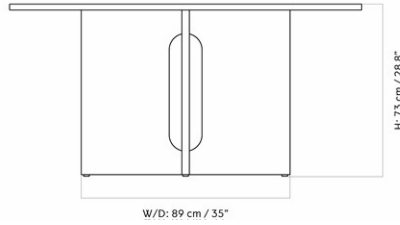

ANDROGYNE DINING TABLE ROUND, Ø150 CM / 59"

Designed by *Danielle Siggerud*

MASTER SKU
COLLI
DIMENSIONS

1183001PIM
1
H: 73 cm W: 150 cm
D: 150 cm
Ø: 150, cm

CARE INSTRUCTIONS

Discover our product care guide for comprehensive care instructions.