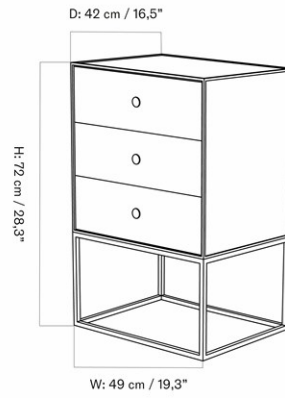

FRAME 49 SIDEBORD W/THREE SHELVES

Designed by *Mogens Lassen*

MASTER SKU	BL39015PIM
PRODUCTION TIME	2 WEEKS
COLLI	1
DIMENSIONS	H: 49 cm W: 49 cm D: 42 cm

CARE INSTRUCTIONS

Discover our product care guide for comprehensive care instructions.

[Download](#)

DESCRIPTION

Find more information in the dedicated product fact sheet for this product.