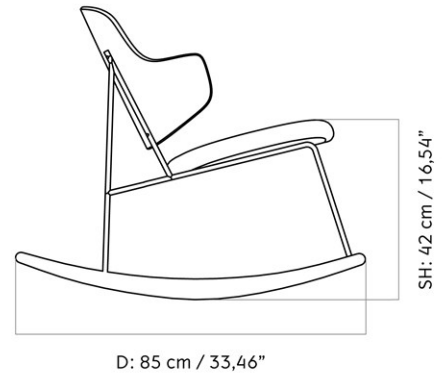

THE PENGUIN ROCKING CHAIR, UPHOLSTERED SEAT, NATURAL OAK BACK

Designed by *Ib Kofod-Larsen Design*

MASTER SKU	1204000PIM	CARE INSTRUCTIONS	Discover our product care guide for comprehensive care instructions.
PRODUCTION TIME	6 WEEKS		Download
COLLI	0-1	DESCRIPTION	Find more information in the dedicated product fact sheet for this product.
DIMENSIONS	H: 74 cm W: 56 cm D: 85 cm SH: 42 cm SD: 44.5 cm AH: 59.6 cm		

SPEC OPTIONS

MASTER SKU	VARIANT	COLLI	PRODUCTION TIME	EXCL. VAT SEK
1204000PIM	Price Category - PC0T <i>Audo Bouclé, Audø</i>	1	6 WEEKS	10.796,00
1204000PIM	Price Category - PC1T <i>Barnum Bouclé, Audø / Champion, JAB / Illusion, Nevotex / Hot Madison, JAB / Remix, Kvadrat / Re-wool, Kvadrat</i>	1	6 WEEKS	11.276,00
1204000PIM	Price Category - PC2T <i>Canvas 2, Kvadrat / Clay, Sahco, Kvadrat / Fiord, Kvadrat / Hallingdal 65, Kvadrat / Moss, Sahco, Kvadrat / Reflect, Kvadrat / Savanna, Kvadrat / Steelcut Trio 3, Kvadrat</i>	1	6 WEEKS	11.596,00
1204000PIM	Price Category - PC3T <i>Arctic, Jab / Safire, Sahco, Kvadrat / Vidar 4, Kvadrat / Zero, Sahco, Kvadrat</i>	1	6 WEEKS	12.236,00
1204000PIM	Price Category - PC4T <i>Grand Mohair, Danish Art Weaving / Lupo, Dedar</i>	1	6 WEEKS	12.716,00
1204000PIM	Price Category - PC1L <i>Dakar, Nevotex / Envy, Sørensen / Ultra, Sørensen</i>	1	6 WEEKS	13.436,00
1204000PIM	Price Category - PC2L <i>Dunes, Sørensen / Nuance, Sørensen</i>	1	6 WEEKS	15.276,00
1204000PIM	Price Category - PC3L	1	6 WEEKS	17.116,00