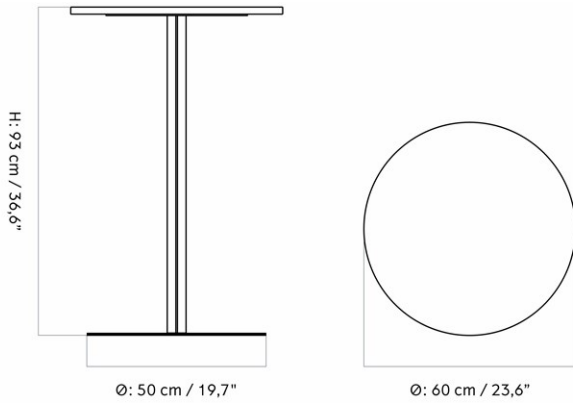

HARBOUR COLUMN COUNTER TABLE, ROUND, Ø60 CM / 23.6"

Designed by *Norm Architects*

MASTER SKU
COLLI
DIMENSIONS

9306000PIM
1
H: 93 cm   W: 60 cm
D: 60 cm
Ø: 60, cm

CARE INSTRUCTIONS

Discover our product care guide for comprehensive care instructions.

DESCRIPTION

[Download](#)
Find more information in the dedicated product fact sheet for this product.