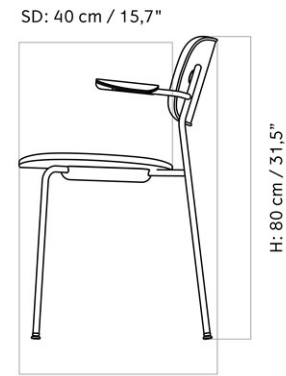

CO DINING CHAIR W/ARMREST, CHROME BASE, UPHOLSTERED SEAT AND BACK

Designed by *Norm Architects*

W: 62 cm / 24,4"

D: 50,5 cm / 19,9"

MASTER SKU	1110000PIM	CARE INSTRUCTIONS	Discover our product care guide for comprehensive care instructions.
PRODUCTION TIME	5 WEEKS		Download
COLLI	1		Find more information in the dedicated product fact sheet for this product.
DIMENSIONS	H: 80 cm D: 50.5 cm SH: 48 cm AH: 68 cm	W: 62 cm SD: 39.5 cm	