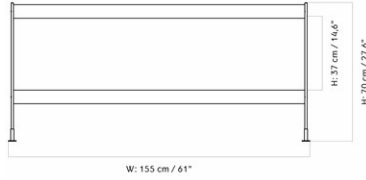

ZET STORAGE SYSTEM, H70 / 27"
Designed by *Kaschkasch*

MASTER SKU
COLLI
DIMENSIONS

7300000PIM
1
H: 70 cm   D: 40 cm

CARE INSTRUCTIONS

Discover our product care guide for comprehensive care instructions.

[Download](#)

Find more information in the dedicated product fact sheet for this product.

DESCRIPTION

STOCK OPTION

SKU	VARIANT	EXCL. VAT SEK
7355539	Black Steel Base - Black Oak Shelf - H70 cm	8.388,00
7355849	Black Steel Base - Dark Stained Oak Shelf - H70 cm	8.388,00
7355039	Black Steel Base - Natural Oak Shelf - H70 cm	8.388,00