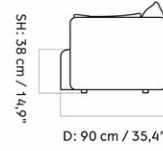

OFFSET LOOSE COVER FOR 3- SEATER

Designed by *Norm Architects*

MASTER SKU	9852012PIM
PRODUCTION TIME	6 WEEKS
COLLI	1
DIMENSIONS	H: 59 cm W: 228 cm D: 90 cm SH: 38 cm

CARE INSTRUCTIONS

Discover our product care guide for comprehensive care instructions.

[Download](#)

DESCRIPTION

Find more information in the dedicated product fact sheet for this product.