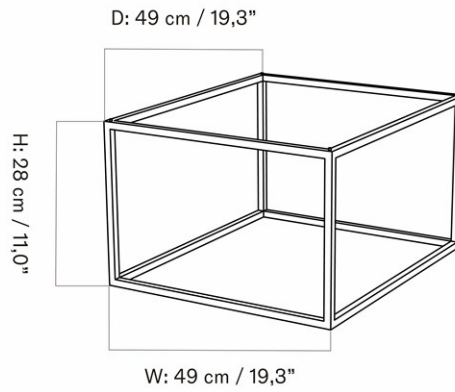

BASE FOR FRAME 49

Designed by *Mogens Lassen*

MASTER SKU	BL39029PIM
PRODUCTION TIME	2 WEEKS
COLLI	1
DIMENSIONS	H: 28 cm W: 42 cm D: 49 cm

CARE INSTRUCTIONS

Discover our product care guide for comprehensive care instructions.

DESCRIPTION

[Download](#)
Find more information in the dedicated product fact sheet for this product.