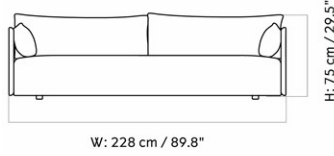

OFFSET SOFA, 3 SEATER W/LOOSE COVER

Designed by *Norm Architects*

MASTER SKU	9854000PIM
PRODUCTION TIME	6 WEEKS
COLLI	1
DIMENSIONS	H: 75 cm W: 228 cm
	D: 90 cm
	SH: 37 cm SD: 62 cm
	AH: 58.5 cm

CARE INSTRUCTIONS

Discover our product care guide for comprehensive care instructions.

[Download](#)

DESCRIPTION

Find more information in the dedicated product fact sheet for this product.