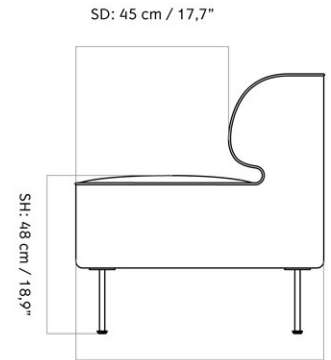

SD: 45 cm / 17,7"

SH: 48 cm / 18,9"

D: 75 cm / 29,5"

MASTER SKU	9970000PIM	CARE INSTRUCTIONS	Discover our product care guide for comprehensive care instructions.
PRODUCTION TIME	7 WEEKS		
COLLI	1		Download
DIMENSIONS	H: 79 cm W: 165 cm	DESCRIPTION	Find more information in the dedicated product fact sheet for this product.
	D: 75 cm SH: 48 cm SD: 45 cm		

SPEC OPTIONS

MASTER SKU	VARIANT	PRODUCTION TIME	EXCL. VAT SEK
9970000PIM	Price Category - PC0T <i>Audo Bouclé, Audø</i>	7 WEEKS	18.396,00
9970000PIM	Price Category - PC1T <i>Barnum Bouclé, Audø / Champion, JAB / Illusion, Nevotex / Hot Madison, JAB / Maple, Kvadrat / Remix, Kvadrat / Re-wool, Kvadrat</i>	7 WEEKS	21.036,00
9970000PIM	Price Category - PC2T <i>Canvas 2, Kvadrat / Clay, Sahco, Kvadrat / Fiord, Kvadrat / Hallingdal 65, Kvadrat / Moss, Sahco, Kvadrat / Reflect, Kvadrat / Savanna, Kvadrat / Steelcut Trio 3, Kvadrat</i>	7 WEEKS	28.316,00
9970000PIM	Price Category - PC3T <i>Arctic, Jab / Safire, Sahco, Kvadrat / Vidar 4, Kvadrat / Zero, Sahco, Kvadrat</i>	7 WEEKS	31.596,00
9970000PIM	Price Category - PC4T <i>Lupo, Dedar</i>	7 WEEKS	33.836,00