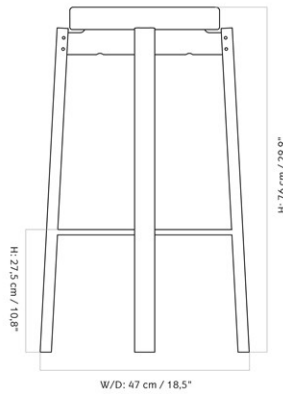

PASSAGE BAR STOOL, WALNUT BASE, UPHOLSTERED SEAT, BRASS RING
Designed by *Kroeyer-Saetter-Lassen*

MASTER SKU	1513300PIM
PRODUCTION TIME	5-8 WEEKS
COLLI	1
DIMENSIONS	H: 76 cm W: 47 cm D: 47 cm SH: 76 cm SD: 33.5 cm

CARE INSTRUCTIONS

Discover our product care guide for comprehensive care instructions.

[Download](#)

Find more information in the dedicated product fact sheet for this product.

DESCRIPTION

SPEC OPTIONS

MASTER SKU	VARIANT	PRODUCTION TIME	EXCL. VAT SEK
1513300PIM	Price Category - PC0T - NEW <i>Audo Bouclé, Audo</i>	8 WEEKS	8.796,00
1513300PIM	Price Category - PC1L - NEW <i>Dakar, Nevotex / Envy, Sørensen / Ultra, Sørensen</i>	8 WEEKS	9.436,00
1513300PIM	Price Category - PC1T - NEW <i>Barnum Bouclé, Audo / Champion, JAB / Illusion, Nevotex / Hot Madison, JAB / Maple, Kvadrat / Remix, Kvadrat / Re-wool, Kvadrat</i>	8 WEEKS	9.436,00
1513300PIM	Price Category - PC2L - NEW <i>Dunes, Sørensen / Nuance, Sørensen</i>	8 WEEKS	9.756,00
1513300PIM	Price Category - PC2T - NEW <i>Canvas 2, Kvadrat / Clay, Sahco, Kvadrat / Fiord, Kvadrat / Hallingdal 65, Kvadrat / Moss, Sahco, Kvadrat / Reflect, Kvadrat / Savanna, Kvadrat / Steelcut Trio 3, Kvadrat</i>	8 WEEKS	10.076,00
1513300PIM	Price Category - PC3L - NEW	8 WEEKS	10.636,00
1513300PIM	Price Category - PC3T - NEW <i>Arctic, Jab / Safire, Sahco, Kvadrat / Vidar 4, Kvadrat / Zero, Sahco, Kvadrat</i>	8 WEEKS	10.876,00
1513300PIM	Price Category - PC4L - NEW	8 WEEKS	11.356,00