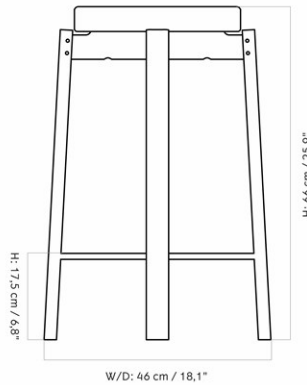

PASSAGE COUNTER STOOL, WALNUT BASE, UPHOLSTERED SEAT, STEEL RING

Designed by *Kroeyer-Saetter-Lassen*

MASTER SKU	1513200PIM	
PRODUCTION TIME	5-8 WEEKS	
COLLI	1	
DIMENSIONS	H: 66 cm	W: 46 cm
	D: 46 cm	
	SH: 66 cm	SD: 33.5 cm

CARE INSTRUCTIONS

Discover our product care guide for comprehensive care instructions.

[Download](#)

Find more information in the dedicated product fact sheet for this product.

DESCRIPTION

SPEC OPTIONS

MASTER SKU	VARIANT	PRODUCTION TIME	EXCL. VAT SEK
1513200PIM	Price Category - PC0L - NEW <i>Sierra, Camo</i>	8 WEEKS	7.916,00
1513200PIM	Price Category - PC0T - NEW <i>Audo Bouclé, Audø</i>	8 WEEKS	7.916,00
1513200PIM	Price Category - PC1T - NEW <i>Barnum Bouclé, Audø / Champion, JAB / Illusion, Nevotex / Hot Madison, JAB / Maple, Kvadrat / Remix, Kvadrat / Re-wool, Kvadrat</i>	8 WEEKS	8.556,00
1513200PIM	Price Category - PC1L - NEW <i>Dakar, Nevotex / Envy, Sørensen / Ultra, Sørensen</i>	8 WEEKS	8.956,00
1513200PIM	Price Category - PC2T - NEW <i>Canvas 2, Kvadrat / Clay, Sahco, Kvadrat / Fiord, Kvadrat / Hallingdal 65, Kvadrat / Moss, Sahco, Kvadrat / Reflect, Kvadrat / Savanna, Kvadrat / Steelcut Trio 3, Kvadrat</i>	8 WEEKS	9.276,00
1513200PIM	Price Category - PC2L - NEW <i>Dunes, Sørensen / Nuance, Sørensen</i>	8 WEEKS	9.916,00
1513200PIM	Price Category - PC3T - NEW <i>Arctic, Jab / Safire, Sahco, Kvadrat / Vidar 4, Kvadrat / Zero, Sahco, Kvadrat</i>	8 WEEKS	10.076,00
1513200PIM	Price Category - PC3L - NEW	8 WEEKS	10.556,00