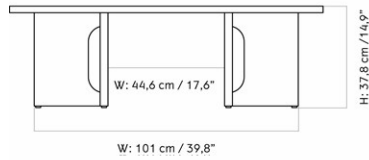

ANDROGYNE LOUNGE TABLE

Designed by *Danielle Siggerud*

MASTER SKU
COLLI
DIMENSIONS

1184800PIM
1
H: 37.8 cm   W: 120 cm
D: 45 cm

CARE INSTRUCTIONS

Discover our product care guide for comprehensive care instructions.

[Download](#)

Find more information in the dedicated product fact sheet for this product.

DESCRIPTION

STOCK OPTION

SKU	VARIANT	EXCL. VAT SEK
1184819	Dark Stained Oak Base - Kunis Breccia Sand	11.592,00
1184019	Natural Oak Base - Kunis Breccia Sand	11.592,00
1184869	Walnut Base - Kunis Breccia Stone	14.072,00
1189819	Dark Stained Oak Base - Calacatta Viola	16.872,00
1189019	Natural Oak Base - Calacatta Viola	16.872,00
1189869	Walnut Base - Calacatta Viola	19.352,00