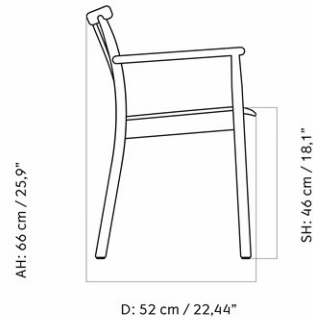

MERKUR DINING CHAIR W/ARMREST, OAK SEAT AND BACK
Designed by *Skogstad & Wærnes*

MASTER SKU	1300030PIM
PRODUCTION TIME	7 WEEKS
COLLI	1
DIMENSIONS	H: 78 cm W: 46 cm
	D: 52 cm
	SH: 46 cm SD: 42 cm
	AH: 66 cm

CARE INSTRUCTIONS

Discover our product care guide for comprehensive care instructions.

[Download](#)

DESCRIPTION

Find more information in the dedicated product fact sheet for this product.

QUICK SHIP

SKU	VARIANT	PRODUCTION TIME	EXCL. VAT SEK
130003	Black	7 WEEKS	7.116,00
130002	Natural oak	7 WEEKS	7.116,00