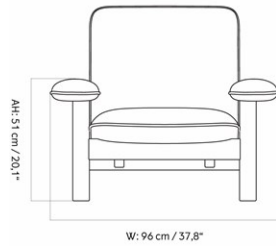

BRASILIA LOUNGE CHAIR, WALNUT BASE

Designed by *Anderssen & Voll*

MASTER SKU	8052000PIM	CARE INSTRUCTIONS	Discover our product care guide for comprehensive care instructions.
PRODUCTION TIME	5 WEEKS		Download
COLLI	1		Find more information in the dedicated product fact sheet for this product.
DIMENSIONS	H: 82 cm D: 84 cm SH: 39 cm AH: 51 cm	W: 96 cm SD: 52 cm	DESCRIPTION

SPEC OPTIONS

MASTER SKU	VARIANT	PRODUCTION TIME	EXCL. VAT SEK
8052000PIM	Price Category - PC0T <i>Audo Bouclé, Audo</i>	5 WEEKS	22.156,00
8052000PIM	Price Category - PC1T <i>Barnum Bouclé, Audo / Champion, JAB / Illusion, Nevotex / Hot Madison, JAB / Maple, Kvadrat / Remix, Kvadrat / Re-wool, Kvadrat</i>	5 WEEKS	23.676,00
8052000PIM	Price Category - PC2T <i>Canvas 2, Kvadrat / Clay, Sahco, Kvadrat / Fiord, Kvadrat / Hallingdal 65, Kvadrat / Moss, Sahco, Kvadrat / Reflect, Kvadrat / Savanna, Kvadrat / Steelcut Trio 3, Kvadrat</i>	5 WEEKS	26.316,00
8052000PIM	Price Category - PC3T <i>Arctic, Jab / Safire, Sahco, Kvadrat / Vidar 4, Kvadrat / Zero, Sahco, Kvadrat</i>	5 WEEKS	27.836,00
8052000PIM	Price Category - PC4T <i>Cabanon Soft, Designers Guild / Grand Mohair, Danish Art Weaving / Lupo, Dedar</i>	5 WEEKS	29.756,00
8052000PIM	Price Category - PC1L <i>Dakar, Nevotex / Envy, Sørensen / Ultra, Sørensen</i>	5 WEEKS	37.516,00
8052000PIM	Price Category - PC2L <i>Dunes, Sørensen / Nuance, Sørensen</i>	5 WEEKS	40.316,00
8052000PIM	Price Category - PC3L <i>Sheepskin Curly, Nevotex</i>	5 WEEKS	41.676,00