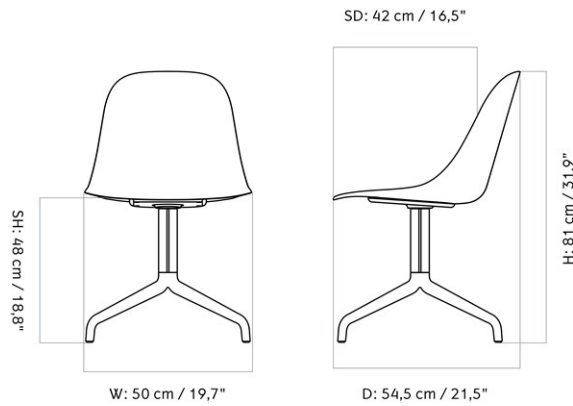

HARBOUR SIDE DINING CHAIR, STAR BASE W/RETURN, UPHOLSTERED SHELL

Designed by *Norm Architects*

MASTER SKU	9397000PIM	
PRODUCTION TIME	5 WEEKS	
COLLI	1	
DIMENSIONS	H: 81 cm	W: 50 cm
	D: 54.5 cm	
	SH: 48 cm	SD: 42 cm

CARE INSTRUCTIONS

Discover our product care guide for comprehensive care instructions.

[Download](#)

Find more information in the dedicated product fact sheet for this product.

DESCRIPTION

SPEC OPTIONS

MASTER SKU	VARIANT	PRODUCTION TIME	EXCL. VAT SEK
9397000PIM	Price Category - PC0T <i>Audo Bouclé, Audo</i>	5 WEEKS	7.196,00
9397000PIM	Price Category - PC1T <i>Barnum Bouclé, Audo / Champion, JAB / Illusion, Nevotex / Hot Madison, JAB / Maple, Kvadrat / Remix, Kvadrat / Re-wool, Kvadrat</i>	5 WEEKS	8.316,00
9397000PIM	Price Category - PC2T <i>Canvas 2, Kvadrat / Clay, Sahco, Kvadrat / Fiord, Kvadrat / Hallingdal 65, Kvadrat / Moss, Sahco, Kvadrat / Reflect, Kvadrat / Savanna, Kvadrat / Steelcut Trio 3, Kvadrat</i>	5 WEEKS	10.796,00
9397000PIM	Price Category - PC0L- NEW <i>Sierra, Camo</i>	5 WEEKS	12.636,00
9397000PIM	Price Category - PC1L <i>Dakar, Nevotex / Ultra, Sørensen</i>	5 WEEKS	13.116,00
9397000PIM	Price Category - PC3T <i>Arctic, Jab / Safire, Sahco, Kvadrat / Vidar 4, Kvadrat / Zero, Sahco, Kvadrat</i>	5 WEEKS	13.116,00
9397000PIM	Price Category - PC4T <i>Grand Mohair, Danish Art Weaving / Lupo, Dedar</i>	5 WEEKS	13.676,00
9397000PIM	Price Category - PC2L <i>Dunes, Sørensen / Nuance, Sørensen</i>	5 WEEKS	14.556,00