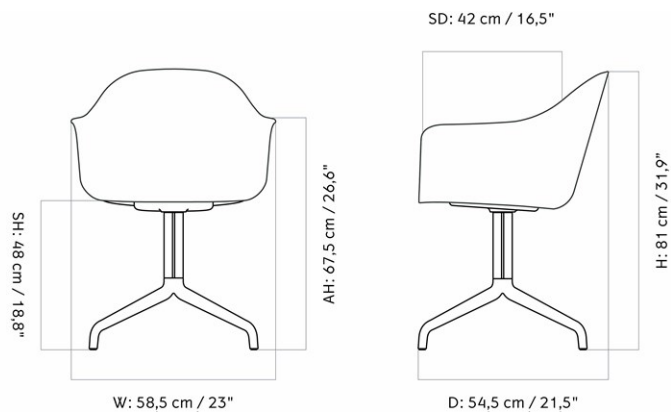

HARBOUR DINING CHAIR, STAR BASE W/SWIVEL, UPHOLSTERED SHELL

Designed by *Norm Architects*

MASTER SKU	9371000PIM
PRODUCTION TIME	5 WEEKS
COLLI	1
DIMENSIONS	H: 81 cm W: 58.5 cm D: 54.5 cm SH: 48 cm SD: 42 cm AH: 67.5 cm

CARE INSTRUCTIONS

Discover our product care guide for comprehensive care instructions.

[Download](#)

Find more information in the dedicated product fact sheet for this product.

DESCRIPTION

SPEC OPTIONS

MASTER SKU	VARIANT	PRODUCTION TIME	EXCL. VAT SEK
9371000PIM	Price Category - PC0T <i>Audo Bouclé, Audø</i>	5 WEEKS	7.916,00
9371000PIM	Price Category - PC1T <i>Barnum Bouclé, Audø / Champion, JAB / Illusion, Nevotex / Hot Madison, JAB / Maple, Kvadrat / Remix, Kvadrat / Re-wool, Kvadrat</i>	5 WEEKS	9.036,00
9371000PIM	Price Category - PC2T <i>Canvas 2, Kvadrat / Clay, Sahco, Kvadrat / Fiord, Kvadrat / Hallingdal 65, Kvadrat / Moss, Sahco, Kvadrat / Reflect, Kvadrat / Savanna, Kvadrat / Steelcut Trio 3, Kvadrat</i>	5 WEEKS	11.596,00
9371000PIM	Price Category - PC0L - NEW <i>Sierra, Camo</i>	5 WEEKS	13.436,00
9371000PIM	Price Category - PC1L <i>Dakar, Nevotex / Ultra, Sørensen</i>	5 WEEKS	13.836,00
9371000PIM	Price Category - PC3T <i>Arctic, Jab / Safire, Sahco, Kvadrat / Vidar 4, Kvadrat / Zero, Sahco, Kvadrat</i>	5 WEEKS	14.236,00
9371000PIM	Price Category - PC4T <i>Grand Mohair, Danish Art Weaving / Lupo, Dedar</i>	5 WEEKS	15.276,00
9371000PIM	Price Category - PC2L <i>Dunes, Sørensen / Nuance, Sørensen</i>	5 WEEKS	16.076,00