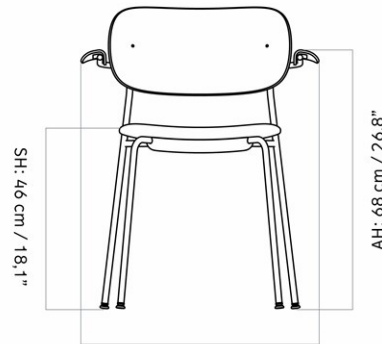

CO DINING CHAIR W/ARMREST, CHROME BASE, UPHOLSTERED SEAT, OAK BACK

Designed by *Norm Architects*

W: 62 cm / 24,4"

SD: 40 cm / 15,7"