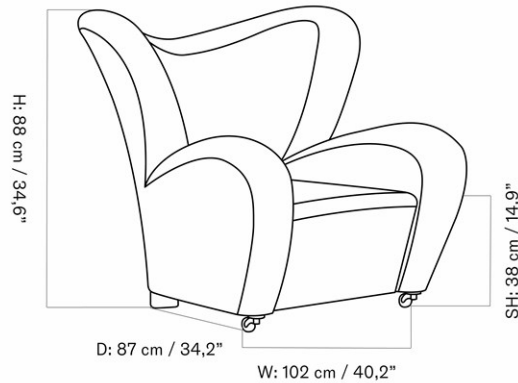

THE TIRED MAN LOUNGE CHAIR, OAK BASE

Designed by *Flemming Lassen*

MASTER SKU	1500000PIM
PRODUCTION TIME	6 WEEKS
COLLI	1
DIMENSIONS	H: 88 cm W: 102 cm D: 87 cm SH: 38 cm SD: 55 cm AH: 53.5 cm

CARE INSTRUCTIONS