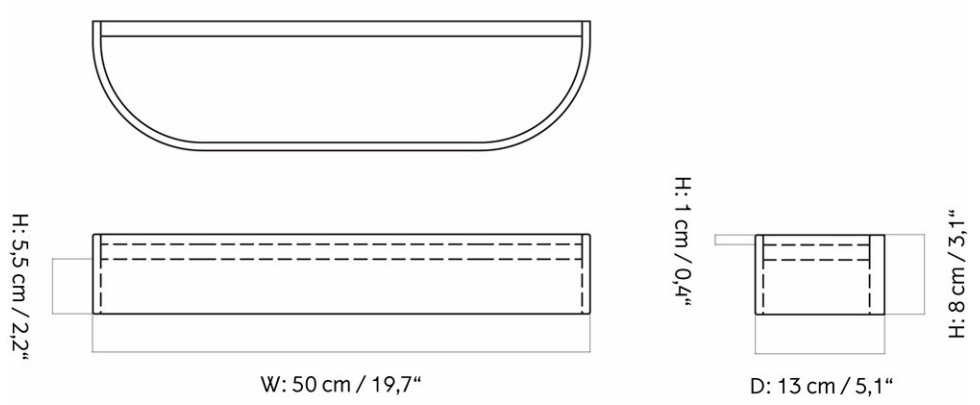

EPOCH SHELF, 50
Designed by *Nina Bruun*

MASTER SKU
COLLI
DIMENSIONS

6200000PIM
2
H: 8 cm
D: 13 cm
W: 50 cm

CARE INSTRUCTIONS

Discover our product care guide for comprehensive care instructions.

DESCRIPTION

[Download](#)
Find more information in the dedicated product fact sheet for this product.

STOCK OPTION

SKU	VARIANT	EXCL. VAT SEK
6205849	Dark Stained Oak	1.676,00
6205039	Natural Oak	1.676,00