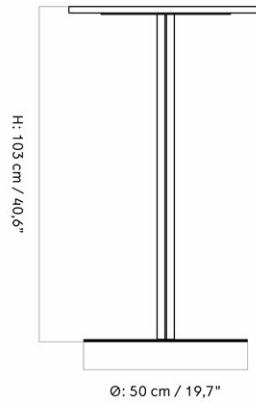

HARBOUR COLUMN BAR TABLE, ROUND BASE, 70X60 CM / 28X24"
Designed by *Norm Architects*

MASTER SKU	9300006PIM
PRODUCTION TIME	2 WEEKS
COLLI	1
DIMENSIONS	H: 103 cm W: 60 cm D: 70 cm

CARE INSTRUCTIONS

Discover our product care guide for comprehensive care instructions.

[Download](#)

DESCRIPTION

Find more information in the dedicated product fact sheet for this product.

HARBOUR COLUMN BAR TABLE, ROUND BASE, Ø80 CM / 31.4"
Designed by *Norm Architects*

MASTER SKU	9300005PIM
PRODUCTION TIME	2 WEEKS
COLLI	1
DIMENSIONS	H: 103 cm W: 80 cm D: 80 cm Ø: 80, cm