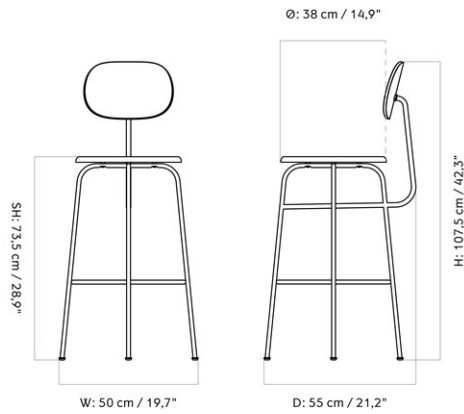

AFTERROOM BAR CHAIR PLUS, BLACK BASE, UPHOLSTERED SEAT AND BACK

Designed by *Afteroom*

MASTER SKU	9450000PIM
PRODUCTION TIME	5 WEEKS
COLLI	1
DIMENSIONS	H: 107.5 cm W: 50 cm D: 55 cm SH: 75 cm SD: 34 cm

CARE INSTRUCTIONS