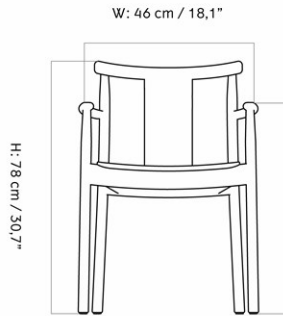

MERKUR DINING CHAIR W/ARMREST, OAK SEAT AND BACK
 Designed by *Skogstad & Wærnes*

MASTER SKU	1300030PIM
PRODUCTION TIME	7 WEEKS
COLLI	1
DIMENSIONS	H: 78 cm W: 46 cm
	D: 52 cm
	SH: 46 cm SD: 42 cm
	AH: 66 cm