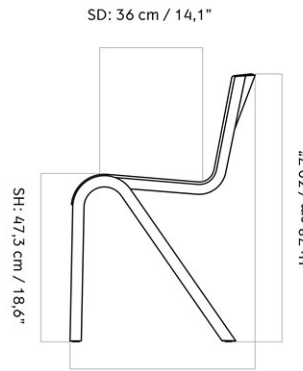

READY DINING CHAIR, OAK BASE, OAK SEAT AND BACK

Designed by *Matias Møllenbach & Nick Rasmussen*

W: 47,5 cm / 18,7"

SH: 47,3 cm / 18,6"

SD: 36 cm / 14,1"

H: 78 cm / 30,7"

D: 50 cm / 19,7"

SW: 41,5 cm / 16,4"