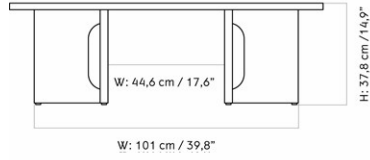

ANDROGYNE LOUNGE TABLE, MARBLE BASE, MARBLE TOP
 Designed by *Danielle Siggerud*

MASTER SKU 1184802PIM
 COLLI 1
 DIMENSIONS H: 37.8 cm W: 120 cm
 D: 45 cm

CARE INSTRUCTIONS

Discover our product care guide for comprehensive care instructions.

ANDROGYNE LOUNGE TABLE, WOOD BASE, WOOD TOP
 Designed by *Danielle Siggerud*

MASTER SKU 1184801PIM
 COLLI 1
 DIMENSIONS H: 37.8 cm W: 120 cm
 D: 45 cm

CARE INSTRUCTIONS

Discover our product care guide for comprehensive care instructions.