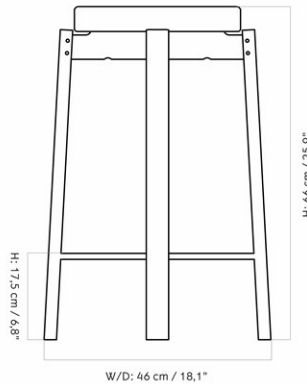

PASSAGE COUNTER STOOL, NATURAL OAK BASE, UPHOLSTERED SEAT, STEEL RING

Designed by *Kroeyer-Saetter-Lassen*

MASTER SKU	1513700PIM
PRODUCTION TIME	5-8 WEEKS
COLLI	1
DIMENSIONS	H: 66 cm W: 46 cm D: 46 cm SH: 66 cm SD: 33.5 cm

CARE INSTRUCTIONS

Discover our product care guide for comprehensive care instructions.

[Download](#)

Find more information in the dedicated product fact sheet for this product.

DESCRIPTION

SPEC OPTIONS

MASTER SKU	VARIANT	PRODUCTION TIME	EXCL. VAT SEK
1513700PIM	Price Category - PC0L - NEW <i>Sierra, Camo</i>	8 WEEKS	7.116,00
1513700PIM	Price Category - PC0T - NEW <i>Audo Bouclé, Audø</i>	8 WEEKS	7.116,00
1513700PIM	Price Category - PC1T - NEW <i>Barnum Bouclé, Audø / Champion, JAB / Illusion, Nevotex / Hot Madison, JAB / Maple, Kvadrat / Remix, Kvadrat / Re-wool, Kvadrat</i>	8 WEEKS	7.676,00
1513700PIM	Price Category - PC1L - NEW <i>Dakar, Nevotex / Envy, Sørensen / Ultra, Sørensen</i>	8 WEEKS	8.076,00
1513700PIM	Price Category - PC2T - NEW <i>Canvas 2, Kvadrat / Clay, Sahco, Kvadrat / Fiord, Kvadrat / Hallingdal 65, Kvadrat / Moss, Sahco, Kvadrat / Reflect, Kvadrat / Savanna, Kvadrat / Steelcut Trio 3, Kvadrat</i>	8 WEEKS	8.476,00
1513700PIM	Price Category - PC2L - NEW <i>Dunes, Sørensen / Nuance, Sørensen</i>	8 WEEKS	9.036,00
1513700PIM	Price Category - PC3T - NEW <i>Arctic, Jab / Safire, Sahco, Kvadrat / Vidar 4, Kvadrat / Zero, Sahco, Kvadrat</i>	8 WEEKS	9.196,00
1513700PIM	Price Category - PC3L - NEW	8 WEEKS	9.676,00