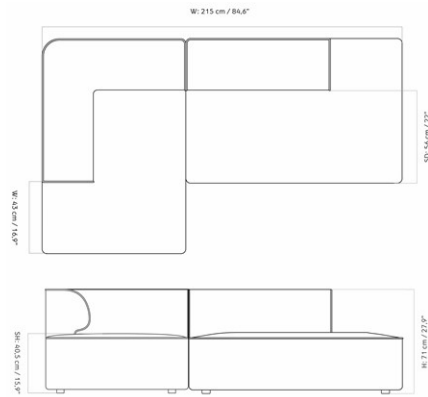

EAVE MODULAR SOFA 86, 2 SEATER, CONFIGURATION 7

Designed by *Norm Architects*

MASTER SKU	9986420PIM
PRODUCTION TIME	7 WEEKS
COLLI	1
DIMENSIONS	H: 71 cm W: 215 cm D: 129 cm SH: 40.5 cm SD: 56 cm AH: 70 cm

CARE INSTRUCTIONS

Discover our product care guide for comprehensive care instructions.

[Download](#)

DESCRIPTION

Find more information in the dedicated product fact sheet for this product.

SPEC OPTIONS

MASTER SKU	VARIANT	PRODUCTION TIME	EXCL. VAT SEK
9986420PIM	Price Category - PC0T <i>Audo Bouclé, Audø</i>	7 WEEKS	33.596,00
9986420PIM	Price Category - PC1T <i>Barnum Bouclé, Audø / Champion, JAB / Illusion, Nevotex / Hot Madison, JAB / Maple, Kvadrat / Remix, Kvadrat / Re-wool, Kvadrat</i>	7 WEEKS	37.996,00
9986420PIM	Price Category - PC2T <i>Canvas 2, Kvadrat / Clay, Sahco, Kvadrat / Fiord, Kvadrat / Hallingdal 65, Kvadrat / Moss, Sahco, Kvadrat / Reflect, Kvadrat / Savanna, Kvadrat / Steelcut Trio 3, Kvadrat</i>	7 WEEKS	43.116,00
9986420PIM	Price Category - PC3T <i>Arctic, Jab / Safire, Sahco, Kvadrat / Vidar 4, Kvadrat / Zero, Sahco, Kvadrat</i>	7 WEEKS	48.236,00
9986420PIM	Price Category - PC4T <i>Lupo, Dedar</i>	7 WEEKS	53.436,00