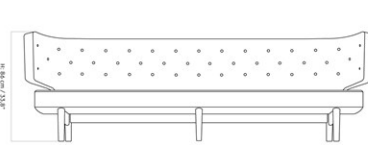

RADIOHUS SOFA, 3 SEATER, WALNUT BASE, W/DAKAR 0250 BUTTONS
Designed by *Vilhelm Lauritzen*

MASTER SKU	1222400PIM	CARE INSTRUCTIONS	Discover our product care guide for comprehensive care instructions.
PRODUCTION TIME	5 WEEKS		Download
COLLI	1		Find more information in the dedicated product fact sheet for this product.
DIMENSIONS	H: 86 cm W: 258 cm	DESCRIPTION	
	D: 77 cm SH: 45 cm SD: 58 cm		

SPEC OPTIONS

MASTER SKU	VARIANT	PRODUCTION TIME	EXCL. VAT SEK
1222400PIM	Price Category - PC0T <i>Audo Bouclé, Audø</i>	5 WEEKS	66.156,00
1222400PIM	Price Category - PC1T <i>Barnum Bouclé, Audø / Champion, JAB / Illusion, Nevotex / Hot Madison, JAB / Remix, Kvadrat / Re-wool, Kvadrat</i>	5 WEEKS	68.876,00
1222400PIM	Price Category - PC2T <i>Canvas 2, Kvadrat / Clay, Sahco, Kvadrat / Fiord, Kvadrat / Hallingdal 65, Kvadrat / Moss, Sahco, Kvadrat / Reflect, Kvadrat / Savanna, Kvadrat / Steelcut Trio 3, Kvadrat</i>	5 WEEKS	71.516,00
1222400PIM	Price Category - PC3T <i>Arctic, Jab / Safire, Sahco, Kvadrat / Vidar 4, Kvadrat / Zero, Sahco, Kvadrat</i>	5 WEEKS	74.236,00
1222400PIM	Price Category - PC4T <i>Grand Mohair, Danish Art Weaving / Lupo, Dedar</i>	5 WEEKS	76.956,00