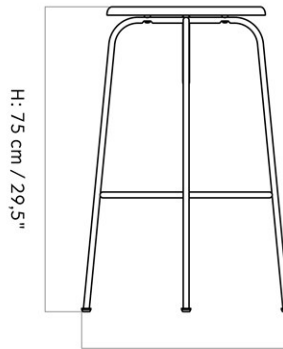

AFTERROOM BAR STOOL, BLACK STEEL BASE, OAK
Designed by *Afteroom*

H: 75 cm / 29,5"

W: 50 cm / 19,7"