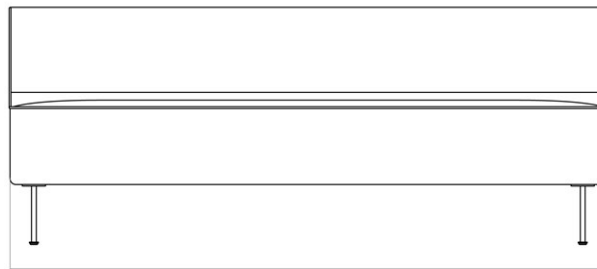

EAVE DINING SOFA 200

Designed by *Norm Architects*

W: 200 cm / 78.7"