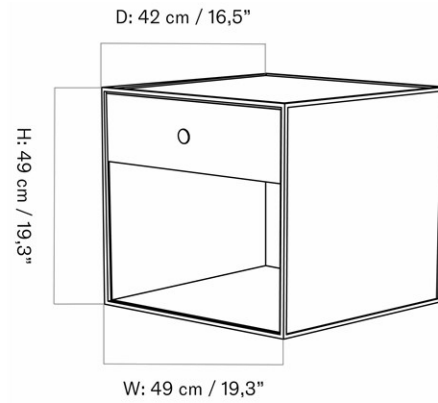

MASTER SKU	BL39012PIM
PRODUCTION TIME	2 WEEKS
COLLI	1
DIMENSIONS	H: 49 cm W: 49 cm D: 42 cm

CARE INSTRUCTIONS

Discover our product care guide for comprehensive care instructions.

DESCRIPTION

[Download](#)
Find more information in the dedicated product fact sheet for this product.