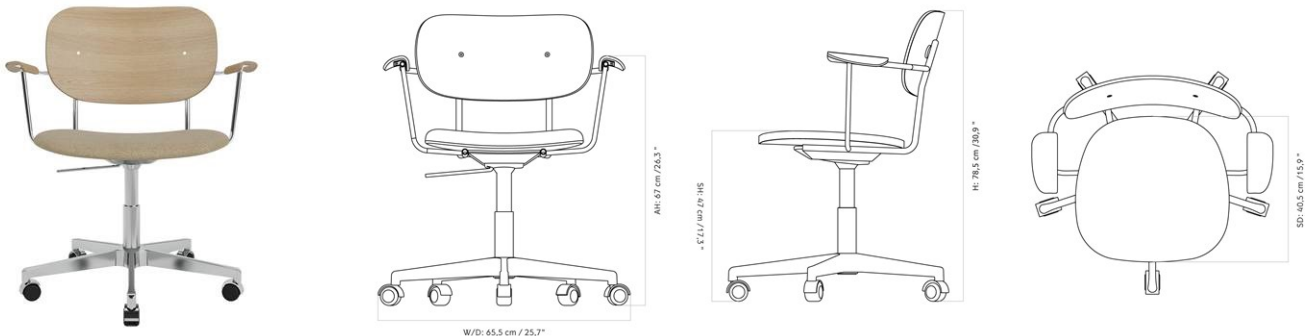

CO TASK CHAIR W/ARMREST, STAR BASE W/CASTERS, POLISHED ALUMINIUM, UPHOLSTERED SEAT Designed by *Norm Architects*

MASTER SKU	1510300PIM	CARE INSTRUCTIONS	Discover our product care guide for comprehensive care instructions.
PRODUCTION TIME	8 WEEKS		Download
COLLI	1		Find more information in the dedicated product fact sheet for this product.
DIMENSIONS	H: 79.5 cm D: 65.5 cm SH: 47 cm AH: 67 cm	W: 65.5 cm SD: 40.5 cm	DESCRIPTION

SPEC OPTIONS

MASTER SKU	VARIANT	PRODUCTION TIME	EXCL. VAT SEK
1510300PIM	Price Category - PC0T - NEW <i>Audo Bouclé, Audo</i>	8 WEEKS	10.396,00
1510300PIM	Price Category - PC0L - NEW <i>Sierra, Camo</i>	8 WEEKS	10.636,00
1510300PIM	Price Category - PC1T - NEW <i>Barnum Bouclé, Audo / Champion, JAB / Illusion, Nevotex / Hot Madison, JAB / Maple, Kvadrat / Remix, Kvadrat / Re-wool, Kvadrat</i>	8 WEEKS	10.796,00
1510300PIM	Price Category - PC1L - NEW <i>Dakar, Nevotex / Envy, Sørensen / Ultra, Sørensen</i>	8 WEEKS	11.036,00
1510300PIM	Price Category - PC2T - NEW <i>Canvas 2, Kvadrat / Clay, Sahco, Kvadrat / Fiord, Kvadrat / Hallingdal 65, Kvadrat / Moss, Sahco, Kvadrat / Reflect, Kvadrat / Savanna, Kvadrat / Steelcut Trio 3, Kvadrat</i>	8 WEEKS	11.036,00
1510300PIM	Price Category - PC2L - NEW <i>Dunes, Sørensen / Nuance, Sørensen</i>	8 WEEKS	11.356,00
1510300PIM	Price Category - PC3T - NEW <i>Arctic, Jab / Safire, Sahco, Kvadrat / Vidar 4, Kvadrat / Zero, Sahco, Kvadrat</i>	8 WEEKS	11.356,00
1510300PIM	Price Category - PC3L - NEW	8 WEEKS	11.756,00