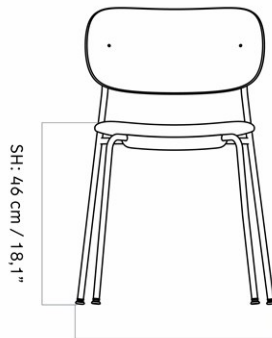

CO DINING CHAIR, CHROME BASE, UPHOLSTERED SEAT, OAK BACK

Designed by *Norm Architects*

W: 52 cm / 20,5"

SD: 40 cm / 15,7"