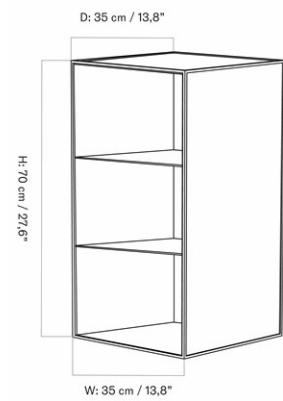

FRAME 70 W/TWO SHELVES

Designed by *Mogens Lassen*

MASTER SKU
PRODUCTION TIME
COLLI
DIMENSIONS

BL39016PIM
2-7 WEEKS
1
H: 70 cm   W: 35 cm
D: 35 cm

CARE INSTRUCTIONS

Discover our product care guide for comprehensive care instructions.

DESCRIPTION

[Download](#)
Find more information in the dedicated product fact sheet for this product.