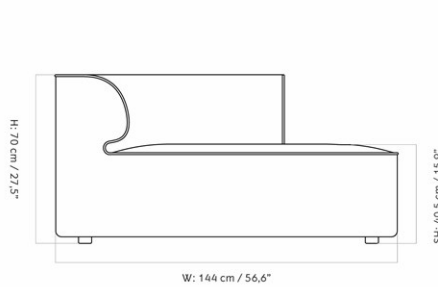

EAVE MODULAR SOFA 96, CHAISE LONGUE

Designed by *Norm Architects*

MASTER SKU	9969300PIM	CARE INSTRUCTIONS	Discover our product care guide for comprehensive care instructions.
PRODUCTION TIME	7 WEEKS		Download
COLLI	1	DESCRIPTION	Find more information in the dedicated product fact sheet for this product.
DIMENSIONS	H: 71 cm W: 144 cm D: 96 cm SH: 40.5 cm SD: 66 cm AH: 70 cm		