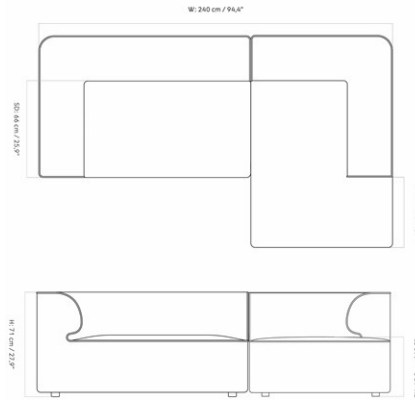

EAVE MODULAR SOFA 96, 2 SEATER, CONFIGURATION 5

Designed by *Norm Architects*

MASTER SKU	9987420PIM
PRODUCTION TIME	7 WEEKS
COLLI	1
DIMENSIONS	H: 71 cm W: 240 cm D: 144 cm SH: 40.5 cm SD: 66 cm AH: 70 cm