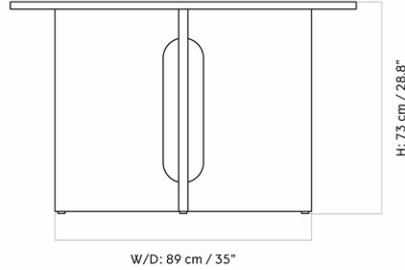

ANDROGYNE DINING TABLE ROUND, Ø120 CM / 47"

Designed by *Danielle Siggerud*

MASTER SKU
COLLI
DIMENSIONS

1183000PIM
1
H: 73 cm   W: 120 cm
D: 120 cm
Ø: 120, cm

CARE INSTRUCTIONS

Discover our product care guide for comprehensive care instructions.

[Download](#)

Find more information in the dedicated product fact sheet for this product.

DESCRIPTION

STOCK OPTION

SKU	VARIANT	EXCL. VAT SEK
1183849	Dark Stained Oak - Dark stained oak	31.432,00
1183039	Natural Oak - Natural Oak	31.432,00
1183819	Dark Stained Oak - Kunis Breccia Stone	36.632,00
1183019	Natural Oak - Kunis Breccia Stone	36.632,00