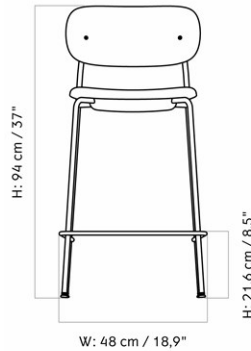

CO COUNTER CHAIR, UPHOLSTERED SEAT, OAK BACK

Designed by *Norm Architects*

MASTER SKU	1184000PIM
PRODUCTION TIME	5 WEEKS
COLLI	1
DIMENSIONS	H: 94.5 cm W: 49.5 cm
	D: 49.5 cm
	SH: 68.5 cm SD: 39.5 cm

CARE INSTRUCTIONS

Discover our product care guide for comprehensive care instructions.

[Download](#)

Find more information in the dedicated product fact sheet for this product.

DESCRIPTION

SPEC OPTIONS

MASTER SKU	VARIANT	PRODUCTION TIME	EXCL. VAT SEK
1184000PIM	Price Category - PC0T <i>Audo Bouclé, Audo</i>	5 WEEKS	4.636,00
1184000PIM	Price Category - PC0L - NEW <i>Sierra, Camo</i>	5 WEEKS	5.276,00
1184000PIM	Price Category - PC1T <i>Barnum Bouclé, Audo / Champion, JAB / Illusion, Nevotex / Hot Madison, JAB / Maple, Kvadrat / Remix, Kvadrat / Re-wool, Kvadrat</i>	5 WEEKS	5.356,00
1184000PIM	Price Category - PC1L <i>Dakar, Nevotex / Envy, Sørensen / Ultra, Sørensen</i>	5 WEEKS	5.756,00
1184000PIM	Price Category - PC2T <i>Canvas 2, Kvadrat / Clay, Sahco, Kvadrat / Fiord, Kvadrat / Hallingdal 65, Kvadrat / Moss, Sahco, Kvadrat / Reflect, Kvadrat / Savanna, Kvadrat / Steelcut Trio 3, Kvadrat</i>	5 WEEKS	5.996,00
1184000PIM	Price Category - PC2L <i>Dunes, Sørensen / Nuance, Sørensen</i>	5 WEEKS	6.636,00
1184000PIM	Price Category - PC3T <i>Arctic, Jab / Safire, Sahco, Kvadrat / Vidar 4, Kvadrat / Zero, Sahco, Kvadrat</i>	5 WEEKS	6.636,00
1184000PIM	Price Category - PC3L	5 WEEKS	7.436,00