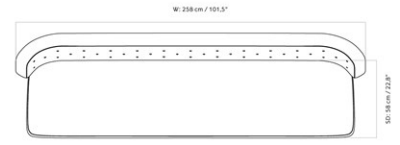

RADIOHUS SOFA, 3 SEATER, NATURAL OAK BASE, W/DAKAR 0250 BUTTONS

Designed by *Vilhelm Lauritzen*

MASTER SKU	1222300PIM	CARE INSTRUCTIONS	Discover our product care guide for comprehensive care instructions.
PRODUCTION TIME	5 WEEKS		Download
COLLI	1		Find more information in the dedicated product fact sheet for this product.
DIMENSIONS	H: 86 cm D: 77 cm SH: 45 cm	W: 258 cm SD: 58 cm	

SPEC OPTIONS

MASTER SKU	VARIANT	PRODUCTION TIME	EXCL. VAT SEK
1222300PIM	Price Category - PC0T <i>Audo Bouclé, Audo</i>	5 WEEKS	63.436,00
1222300PIM	Price Category - PC1T <i>Barnum Bouclé, Audo / Champion, JAB / Illusion, Nevotex / Hot Madison, JAB / Remix, Kvadrat / Re-wool, Kvadrat</i>	5 WEEKS	66.156,00
1222300PIM	Price Category - PC2T <i>Canvas 2, Kvadrat / Clay, Sahco, Kvadrat / Fiord, Kvadrat / Hallingdal 65, Kvadrat / Moss, Sahco, Kvadrat / Reflect, Kvadrat / Savanna, Kvadrat / Steelcut Trio 3, Kvadrat</i>	5 WEEKS	68.876,00
1222300PIM	Price Category - PC3T <i>Arctic, Jab / Safire, Sahco, Kvadrat / Vidar 4, Kvadrat / Zero, Sahco, Kvadrat</i>	5 WEEKS	71.516,00
1222300PIM	Price Category - PC4T <i>Grand Mohair, Danish Art Weaving / Lupo, Dedar</i>	5 WEEKS	74.236,00