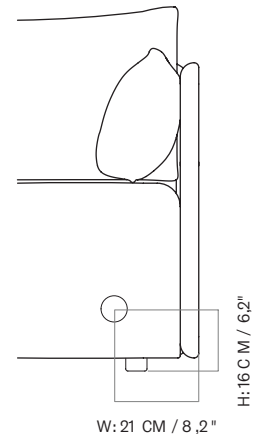

Right Position