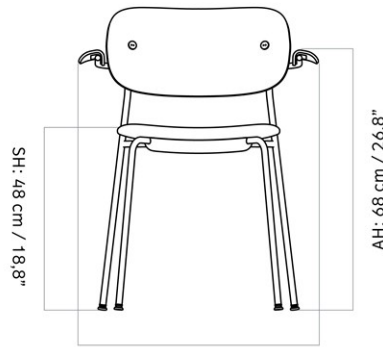

CO DINING CHAIR W/ARMREST, CHROME BASE, UPHOLSTERED SEAT AND BACK

Designed by *Norm Architects*

W: 62 cm / 24,4"