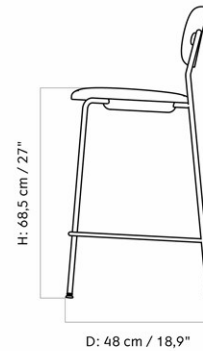

CO COUNTER CHAIR, UPHOLSTERED SEAT, OAK BACK

Designed by *Norm Architects*

MASTER SKU	1184000PIM
PRODUCTION TIME	5 WEEKS
COLLI	1
DIMENSIONS	H: 94.5 cm W: 49.5 cm
	D: 49.5 cm
	SH: 68.5 cm SD: 39.5 cm

CARE INSTRUCTIONS

Discover our product care guide for comprehensive care instructions.

[Download](#)

Find more information in the dedicated product fact sheet for this product.

DESCRIPTION

SPEC OPTIONS

MASTER SKU	VARIANT	PRODUCTION TIME	EXCL. VAT SEK
1184000PIM	Price Category - PC0T <i>Audo Bouclé, Audo</i>	5 WEEKS	4.636,00
1184000PIM	Price Category - PC0L - NEW <i>Sierra, Camo</i>	5 WEEKS	5.276,00
1184000PIM	Price Category - PC1T <i>Barnum Bouclé, Audo / Champion, JAB / Illusion, Nevotex / Hot Madison, JAB / Maple, Kvadrat / Remix, Kvadrat / Re-wool, Kvadrat</i>	5 WEEKS	5.356,00
1184000PIM	Price Category - PC1L <i>Dakar, Nevotex / Envy, Sørensen / Ultra, Sørensen</i>	5 WEEKS	5.756,00
1184000PIM	Price Category - PC2T <i>Canvas 2, Kvadrat / Clay, Sahco, Kvadrat / Fiord, Kvadrat / Hallingdal 65, Kvadrat / Moss, Sahco, Kvadrat / Reflect, Kvadrat / Savanna, Kvadrat / Steelcut Trio 3, Kvadrat</i>	5 WEEKS	5.996,00
1184000PIM	Price Category - PC2L <i>Dunes, Sørensen / Nuance, Sørensen</i>	5 WEEKS	6.636,00
1184000PIM	Price Category - PC3T <i>Arctic, Jab / Safire, Sahco, Kvadrat / Vidar 4, Kvadrat / Zero, Sahco, Kvadrat</i>	5 WEEKS	6.636,00
1184000PIM	Price Category - PC3L	5 WEEKS	7.436,00