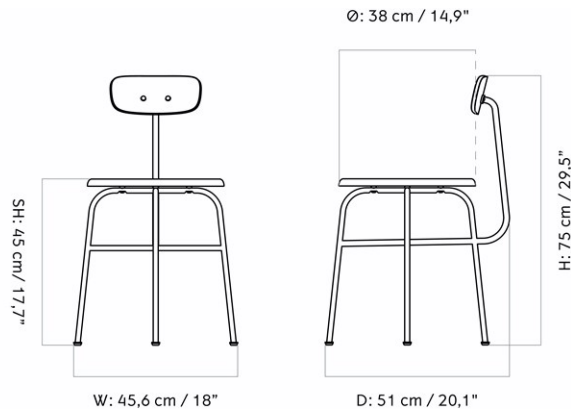

AFTERROOM DINING CHAIR, BLACK BASE, UPHOLSTERED SEAT, VENEER BACK

Designed by *Afterroom*

MASTER SKU	8481000PIM	
PRODUCTION TIME	6 WEEKS	
COLLI	1	
DIMENSIONS	H: 75 cm	W: 45 cm
	D: 50 cm	
	SH: 46 cm	SD: 34 cm