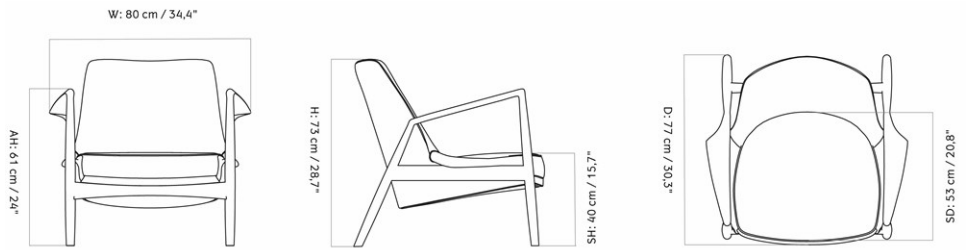

THE SEAL LOUNGE CHAIR, NATURAL OAK BASE, LOW BACK
Designed by *Ib Kofod-Larsen Design*

MASTER SKU	1225000PIM	CARE INSTRUCTIONS	Discover our product care guide for comprehensive care instructions.
PRODUCTION TIME	6 WEEKS		Download
COLLI	1		Find more information in the dedicated product fact sheet for this product.
DIMENSIONS	H: 73 cm W: 80 cm D: 77 cm SH: 40 cm SD: 53 cm AH: 61 cm	DESCRIPTION	

SPEC OPTIONS

MASTER SKU	VARIANT	PRODUCTION TIME	EXCL. VAT SEK
1225000PIM	Price Category - PC0T <i>Audo Bouclé, Audø</i>	6 WEEKS	45.356,00
1225000PIM	Price Category - PC1T <i>Barnum Bouclé, Audø / Champion, JAB / Illusion, Nevotex / Hot Madison, JAB / Remix, Kvadrat / Re-wool, Kvadrat</i>	6 WEEKS	47.196,00
1225000PIM	Price Category - PC2T <i>Canvas 2, Kvadrat / Clay, Sahco, Kvadrat / Fiord, Kvadrat / Hallingdal 65, Kvadrat / Moss, Sahco, Kvadrat / Reflect, Kvadrat / Savanna, Kvadrat / Steelcut Trio 3, Kvadrat</i>	6 WEEKS	49.276,00
1225000PIM	Price Category - PC3T <i>Arctic, Jab / Safire, Sahco, Kvadrat / Vidar 4, Kvadrat / Zero, Sahco, Kvadrat</i>	6 WEEKS	51.356,00
1225000PIM	Price Category - PC1L <i>Dakar, Nevotex / Envy, Sørensen / Ultra, Sørensen</i>	6 WEEKS	53.996,00
1225000PIM	Price Category - PC4T <i>Grand Mohair, Danish Art Weaving / Lupo, Dedar</i>	6 WEEKS	53.996,00
1225000PIM	Price Category - PC2L <i>Dunes, Sørensen / Nuance, Sørensen</i>	6 WEEKS	56.076,00
1225000PIM	Price Category - PC3L	6 WEEKS	57.916,00
1225000PIM	Price Category - PC4L	6 WEEKS	60.796,00