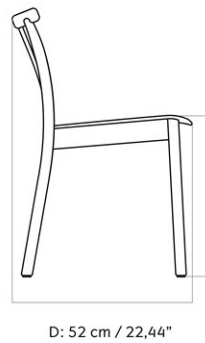

MERKUR DINING CHAIR, NATURAL OAK BASE AND BACK, UPHOLSTERED SEAT

Designed by *Skogstad & Wærnes*

MASTER SKU	1301000PIM	CARE INSTRUCTIONS	Discover our product care guide for comprehensive care instructions.
PRODUCTION TIME	7 WEEKS		
COLLI	1		
DIMENSIONS	H: 78 cm W: 46 cm	DESCRIPTION	Download
	D: 52 cm SH: 46 cm SD: 42 cm		Find more information in the dedicated product fact sheet for this product.

SPEC OPTIONS

MASTER SKU	VARIANT	PRODUCTION TIME	EXCL. VAT SEK
1301000PIM	Price Category - PC0T <i>Audo Bouclé, Audo</i>	7 WEEKS	6.716,00
1301000PIM	Price Category - PC1T <i>Barnum Bouclé, Audo / Champion, JAB / Illusion, Nevotex / Hot Madison, JAB / Maple, Kvadrat / Remix, Kvadrat / Re-wool, Kvadrat</i>	7 WEEKS	7.356,00
1301000PIM	Price Category - PC2T <i>Canvas 2, Kvadrat / Clay, Sahco, Kvadrat / Fiord, Kvadrat / Hallingdal 65, Kvadrat / Moss, Sahco, Kvadrat / Reflect, Kvadrat / Savanna, Kvadrat / Steelcut Trio 3, Kvadrat</i>	7 WEEKS	7.916,00
1301000PIM	Price Category - PC0L- NEW <i>Sierra, Camo</i>	7 WEEKS	8.076,00
1301000PIM	Price Category - PC1L <i>Dakar, Nevotex / Envy, Sørensen / Ultra, Sørensen</i>	7 WEEKS	8.556,00
1301000PIM	Price Category - PC3T <i>Arctic, Jab / Safire, Sahco, Kvadrat / Vidar 4, Kvadrat / Zero, Sahco, Kvadrat</i>	7 WEEKS	8.556,00
1301000PIM	Price Category - PC2L <i>Dunes, Sørensen / Nuance, Sørensen</i>	7 WEEKS	8.796,00
1301000PIM	Price Category - PC4T <i>Cabanon Soft, Designers Guild / Grand Mohair, Danish Art Weaving / Lupo, Dedar</i>	7 WEEKS	9.436,00