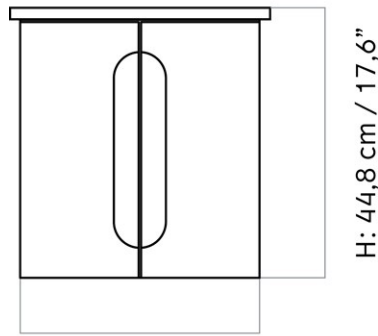

MASTER SKU
 COLLI
 DIMENSIONS

6900000PIM
 1
 H: 36 cm W: 65 cm
 D: 65 cm
 Ø: 65, cm

CARE INSTRUCTIONS

Discover our product care guide for comprehensive care instructions.

[Download](#)

Find more information in the dedicated product fact sheet for this product.

ANDROGYNE SIDE TABLE TOP
 Designed by *Danielle Siggerud*

H: 1,8 cm / 0,7"

Ø: 42 cm / 16,5"

MASTER SKU 1181000PIM
 COLLI 1
 DIMENSIONS H: 1.8 cm W: 42 cm
 D: 42 cm
 Ø: 42, cm

CARE INSTRUCTIONS

Discover our product care guide for comprehensive care instructions.

ANDROGYNE SIDE TABLE, WOOD BASE, MARBLE TOP

Designed by *Danielle Siggerud*

Ø: 40 cm / 15,75"

Ø: 42 cm / 16,5"

MASTER SKU
COLLI
DIMENSIONS

1119801PIM
1
H: 39.5 cm W: 50 cm
D: 50 cm
Ø: 50, cm

CARE INSTRUCTIONS