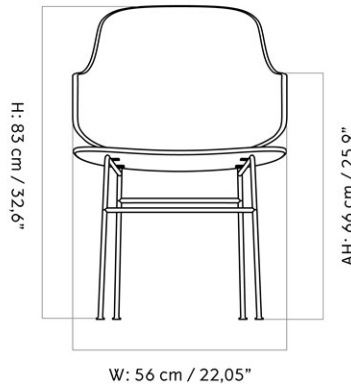

THE PENGUIN, DINING CHAIR, BLACK BASE, NATURAL OAK
Designed by *Ib Kofod-Larsen Design*

PRODUCTION TIME	6 WEEKS	
COLLI	1	
DIMENSIONS	H: 83 cm	W: 56 cm
	D: 57 cm	
	SH: 47 cm	SD: 44.5 cm
	AH: 64.4 cm	

CARE INSTRUCTIONS

Discover our product care guide for comprehensive care instructions.

DESCRIPTION

[Download](#)
Find more information in the dedicated product fact sheet for this product.

SKU		EXCL. VAT SEK
1201025		5.116,00