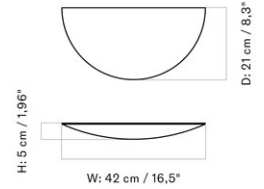

FUNGI SHELF LARGE