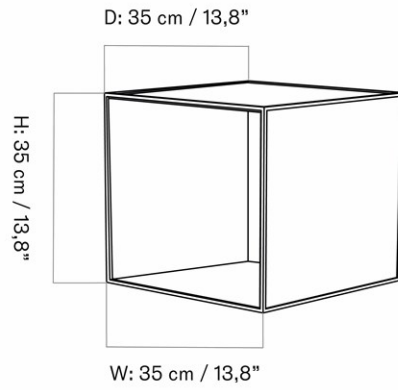

FRAME 35

Designed by *Mogens Lassen*

MASTER SKU	BL39002PIM
PRODUCTION TIME	2 WEEKS
COLLI	1
DIMENSIONS	H: 35 cm W: 35 cm D: 35 cm

CARE INSTRUCTIONS

Discover our product care guide for comprehensive care instructions.

DESCRIPTION

[Download](#)

Find more information in the dedicated product fact sheet for this product.