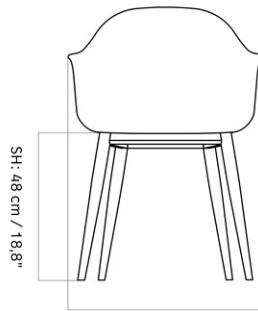

HARBOUR DINING CHAIR, OAK BASE, UPHOLSTERED SHELL

Designed by *Norm Architects*

W: 58,5 cm / 23"