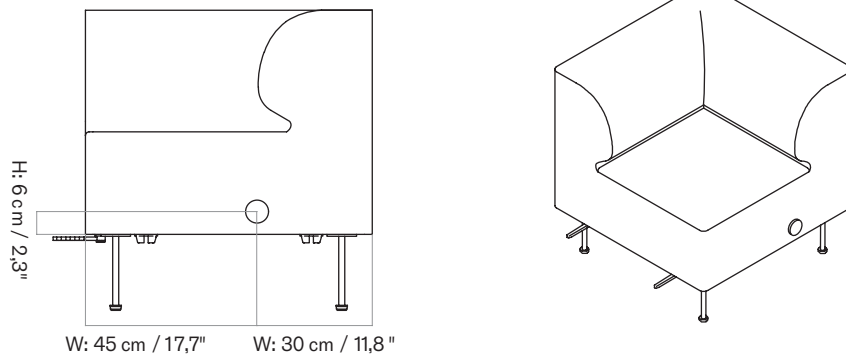

Corner Right