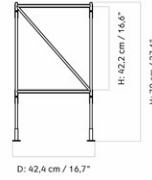

ZET STORAGE SYSTEM, H70 / 27"
Designed by *Kaschkasch*

MASTER SKU
COLLI
DIMENSIONS

7300000PIM
1
H: 70 cm   D: 40 cm

CARE INSTRUCTIONS

Discover our product care guide for comprehensive care instructions.

[Download](#)

Find more information in the dedicated product fact sheet for this product.

DESCRIPTION

STOCK OPTION

SKU	VARIANT	EXCL. VAT SEK
7355539	Black Steel Base - Black Oak Shelf - H70 cm	8.388,00
7355849	Black Steel Base - Dark Stained Oak Shelf - H70 cm	8.388,00
7355039	Black Steel Base - Natural Oak Shelf - H70 cm	8.388,00