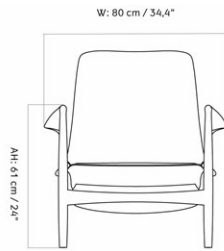

THE SEAL LOUNGE CHAIR, WALNUT BASE, HIGH BACK
Designed by *Ib Kofod-Larsen Design*

MASTER SKU	1224000PIM	CARE INSTRUCTIONS	Discover our product care guide for comprehensive care instructions.
PRODUCTION TIME	6 WEEKS		Download
COLLI	1	DESCRIPTION	Find more information in the dedicated product fact sheet for this product.
DIMENSIONS	H: 92 cm W: 80 cm D: 82 cm SH: 40 cm SD: 53 cm AH: 61 cm		

SPEC OPTIONS

MASTER SKU	VARIANT	PRODUCTION TIME	EXCL. VAT SEK
1224000PIM	Price Category - PC0T <i>Audo Bouclé, Audo</i>	6 WEEKS	50.716,00
1224000PIM	Price Category - PC1T <i>Barnum Bouclé, Audo / Champion, JAB / Illusion, Nevotex / Hot Madison, JAB / Remix, Kvadrat / Re-wool, Kvadrat</i>	6 WEEKS	52.556,00
1224000PIM	Price Category - PC2T <i>Canvas 2, Kvadrat / Clay, Sahco, Kvadrat / Fiord, Kvadrat / Hallingdal 65, Kvadrat / Moss, Sahco, Kvadrat / Reflect, Kvadrat / Savanna, Kvadrat / Steelcut Trio 3, Kvadrat</i>	6 WEEKS	54.636,00
1224000PIM	Price Category - PC3T <i>Arctic, Jab / Safire, Sahco, Kvadrat / Vidar 4, Kvadrat / Zero, Sahco, Kvadrat</i>	6 WEEKS	56.716,00
1224000PIM	Price Category - PC1L <i>Dakar, Nevotex / Envy, Sørensen / Ultra, Sørensen</i>	6 WEEKS	57.916,00
1224000PIM	Price Category - PC4T <i>Grand Mohair, Danish Art Weaving / Lupo, Dedar</i>	6 WEEKS	59.436,00
1224000PIM	Price Category - PC2L <i>Dunes, Sørensen / Nuance, Sørensen</i>	6 WEEKS	59.996,00
1224000PIM	Price Category - PC3L	6 WEEKS	62.076,00
1224000PIM	Price Category - PC4L	6 WEEKS	64.796,00