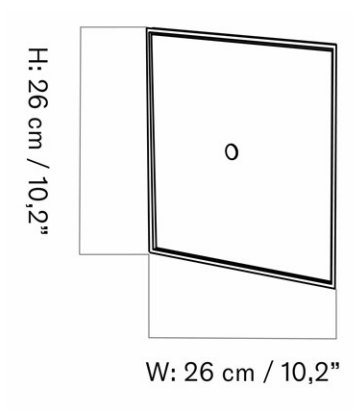

DOOR FOR FRAME 28

Designed by *Mogens Lassen*

MASTER SKU	BL39900PIM
PRODUCTION TIME	2-7 WEEKS
COLLI	1
DIMENSIONS	H: 26 cm W: 26 cm D: 1 cm

CARE INSTRUCTIONS

Discover our product care guide for comprehensive care instructions.

DESCRIPTION

[Download](#)

Find more information in the dedicated product fact sheet for this product.