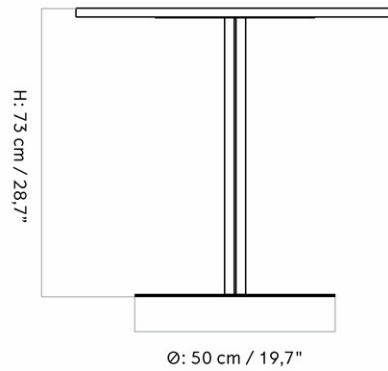

ANDROGYNE SIDE TABLE TOP
 Designed by *Danielle Siggerud*

H: 1,8 cm / 0,7"

Ø: 42 cm / 16,5"

MASTER SKU 1181000PIM
 COLLI 1
 DIMENSIONS H: 1.8 cm W: 42 cm
 D: 42 cm
 Ø: 42, cm

CARE INSTRUCTIONS

Discover our product care guide for comprehensive care instructions.

HARBOUR COLUMN DINING TABLE, ROUND BASE, Ø60 CM

Designed by *Norm Architects*

MASTER SKU
COLLI
DIMENSIONS

9320003PIM
1
H: 73 cm W: 60 cm
D: 60 cm
Ø: 60, cm

CARE INSTRUCTIONS

Discover our product care guide for comprehensive care instructions.

HARBOUR COLUMN DINING TABLE, ROUND BASE, Ø80 CM

Designed by *Norm Architects*

MASTER SKU
COLLI
DIMENSIONS

9320001PIM
1
H: 73 cm Ø: 80, cm

CARE INSTRUCTIONS

Discover our product care guide for comprehensive care instructions.