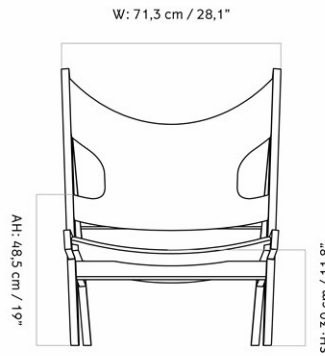

KNITTING LOUNGE CHAIR, WALNUT BASE

Designed by *Ib Kofod-Larsen Design*

MASTER SKU	9682000PIM
PRODUCTION TIME	5 WEEKS
COLLI	1
DIMENSIONS	H: 90.6 cm W: 71.3 cm D: 66.9 cm SH: 30 cm SD: 42 cm AH: 48.5 cm

CARE INSTRUCTIONS

Discover our product care guide for comprehensive care instructions.

[Download](#)

Find more information in the dedicated product fact sheet for this product.

DESCRIPTION

SPEC OPTIONS

MASTER SKU	VARIANT	PRODUCTION TIME	EXCL. VAT SEK
9682000PIM	Price Category - PC0T <i>Audo Bouclé, Audo</i>	5 WEEKS	23.276,00
9682000PIM	Price Category - PC1T <i>Barnum Bouclé, Audo / Champion, JAB / Illusion, Nevotex / Maple, Kvadrat / Remix, Kvadrat / Re-wool, Kvadrat</i>	5 WEEKS	27.276,00
9682000PIM	Price Category - PC2T <i>Canvas 2, Kvadrat / Clay, Sahco, Kvadrat / Fiord, Kvadrat / Hallingdal 65, Kvadrat / Moss, Sahco, Kvadrat / Reflect, Kvadrat / Savanna, Kvadrat / Steelcut Trio 3, Kvadrat</i>	5 WEEKS	30.236,00
9682000PIM	Price Category - PC3T <i>Arctic, Jab / Safire, Sahco, Kvadrat / Vidar 4, Kvadrat / Zero, Sahco, Kvadrat</i>	5 WEEKS	31.516,00
9682000PIM	Price Category - PC4T <i>Cabanon Soft, Designers Guild / Grand Mohair, Danish Art Weaving / Lupo, Dedar</i>	5 WEEKS	32.236,00
9682000PIM	Price Category - PC1L <i>Dakar, Nevotex / Envy, Sørensen / Ultra, Sørensen</i>	5 WEEKS	35.196,00
9682000PIM	Price Category - PC2L <i>Dunes, Sørensen / Nuance, Sørensen</i>	5 WEEKS	38.076,00
9682000PIM	Price Category - PC3L <i>Sheepskin Curly, Nevotex</i>	5 WEEKS	43.516,00