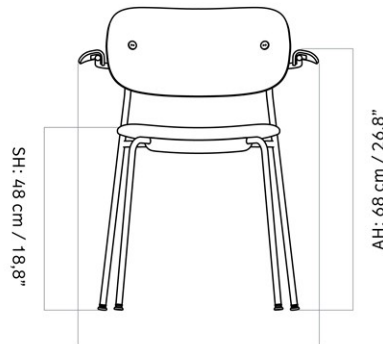

CO DINING CHAIR W/ARMREST, BLACK BASE, UPHOLSTERED SEAT AND BACK

Designed by *Norm Architects*

W: 62 cm / 24,4"