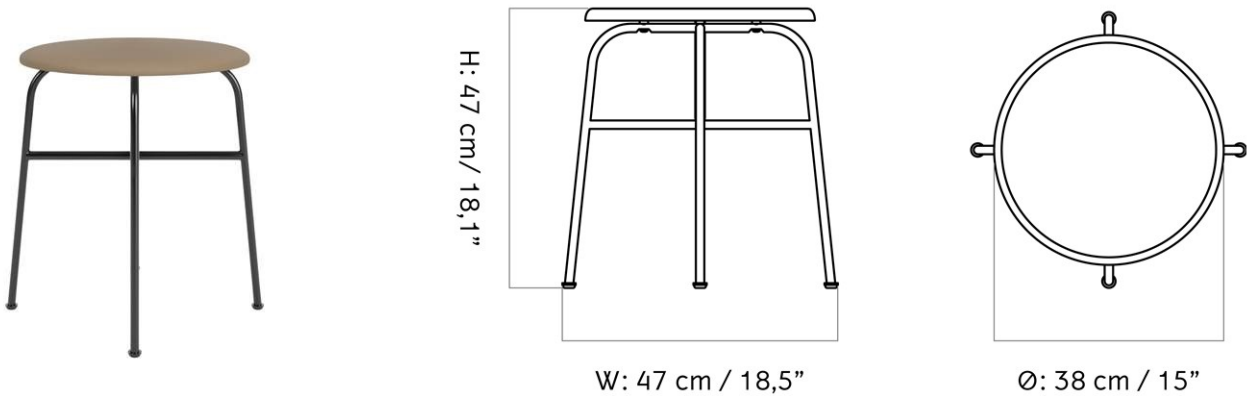

AFTERROOM STOOL, UPHOLSTERED SEAT

Designed by *Afterroom*

MASTER SKU	8480000PIM	CARE INSTRUCTIONS
PRODUCTION TIME	5 WEEKS	
COLLI	1	
DIMENSIONS	H: 47 cm Ø: 45.4, cm	DESCRIPTION
	SH: 47 cm SD: 38 cm	

Discover our product care guide for comprehensive care instructions.
[Download](#)
 Find more information in the dedicated product fact sheet for this product.