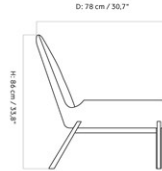

PAGODE SOFA, NATURAL OAK BASE
 Designed by *Tove & Edvard Kindt-Larsen*

MASTER SKU	1216000PIM	CARE INSTRUCTIONS	Discover our product care guide for comprehensive care instructions.
PRODUCTION TIME	5 WEEKS		Download
COLLI	1	DESCRIPTION	Find more information in the dedicated product fact sheet for this product.
DIMENSIONS	H: 86 cm W: 202 cm D: 78 cm SH: 37 cm SD: 50 cm		