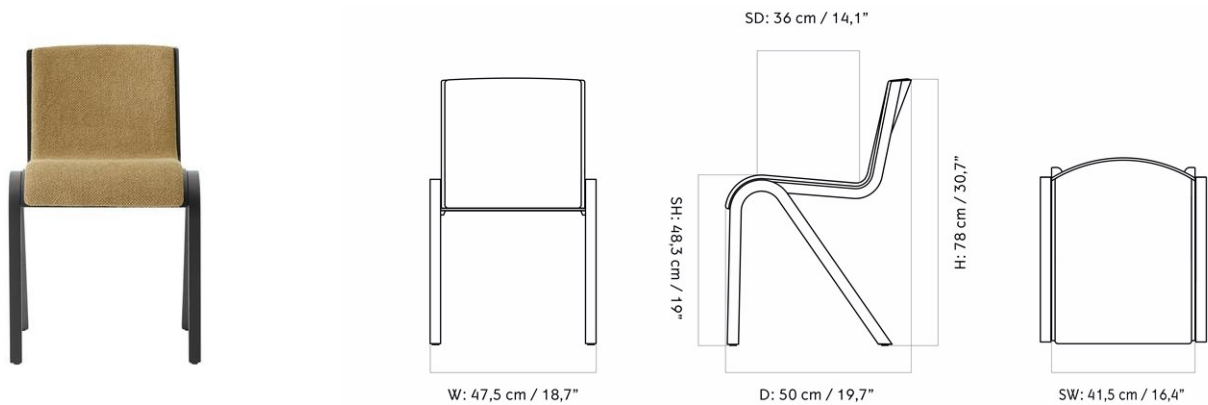

READY DINING CHAIR, OAK BASE, UPHOLSTERED FRONT

Designed by *Matias Møllenbach & Nick Rasmussen*

MASTER SKU	8201000PIM	CARE INSTRUCTIONS	Discover our product care guide for comprehensive care instructions.
PRODUCTION TIME	15 WEEKS		
COLLI	1		Download
DIMENSIONS	H: 78 cm W: 47.5 cm	DESCRIPTION	Find more information in the dedicated product fact sheet for this product.
	D: 50 cm		
	SH: 47.3 cm SD: 36 cm		

SPEC OPTIONS

MASTER SKU	VARIANT	PRODUCTION TIME	EXCL. VAT SEK
8201000PIM	Price Category - PC0T <i>Audo Bouclé, Audø</i>	15 WEEKS	4.156,00
8201000PIM	Price Category - PC1T <i>Barnum Bouclé, Audø / Champion, JAB / Illusion, Nevotex / Hot Madison, JAB / Maple, Kvadrat / Remix, Kvadrat / Re-wool, Kvadrat</i>	15 WEEKS	4.796,00
8201000PIM	Price Category - PC2T <i>Canvas 2, Kvadrat / Clay, Sahco, Kvadrat / Fiord, Kvadrat / Hallingdal 65, Kvadrat / Moss, Sahco, Kvadrat / Reflect, Kvadrat / Savanna, Kvadrat / Steelcut Trio 3, Kvadrat</i>	15 WEEKS	5.356,00
8201000PIM	Price Category - PC1L <i>Dakar, Nevotex / Envy, Sørensen / Ultra, Sørensen</i>	15 WEEKS	5.756,00
8201000PIM	Price Category - PC3T <i>Arctic, Jab / Safire, Sahco, Kvadrat / Vidar 4, Kvadrat / Zero, Sahco, Kvadrat</i>	15 WEEKS	5.836,00
8201000PIM	Price Category - PC2L <i>Dunes, Sørensen / Nuance, Sørensen</i>	15 WEEKS	6.476,00
8201000PIM	Price Category - PC4T <i>Grand Mohair, Danish Art Weaving / Lupo, Dedar</i>	15 WEEKS	6.716,00
8201000PIM	Price Category - PC0L - NEW	15 WEEKS	6.956,00
8201000PIM	Price Category - PC3L	15 WEEKS	7.356,00