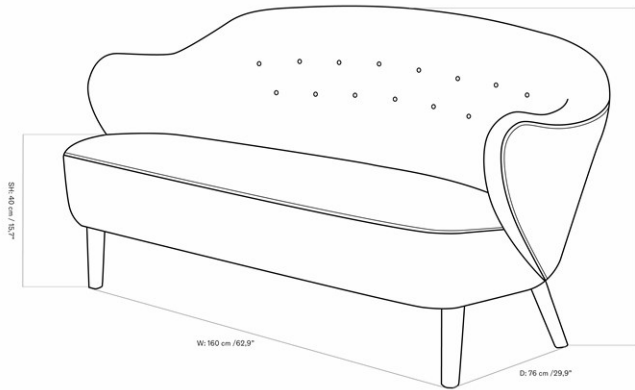

INGEBORG SOFA, W/VEGETAL BUTTONS
Designed by *Flemming Lassen*

MASTER SKU	1500600PIM	
PRODUCTION TIME	1-6 WEEKS	
COLLI	1	
DIMENSIONS	H: 79 cm W: 160 cm	
	D: 76 cm	
	SH: 43 cm SD: 50 cm	
	AH: 62 cm	

CARE INSTRUCTIONS

Discover our product care guide for comprehensive care instructions.
[Download](#)

DESCRIPTION

Find more information in the dedicated product fact sheet for this product.

STOCK OPTION

SKU	VARIANT	EXCL. VAT SEK
1500603-042M05ZZ	Dark Stained Oak - Zero - Beige, 0001	53.036,00

SPEC OPTIONS

MASTER SKU	VARIANT	PRODUCTION TIME	EXCL. VAT SEK
1500600PIM	Price Category - PC0T <i>Audo Bouclé, Audø</i>	6 WEEKS	39.116,00
1500600PIM	Price Category - PC1T <i>Barnum Bouclé, Audø / Champion, JAB / Illusion, Nevotex / Hot Madison, JAB / Maple, Kvadrat / Remix, Kvadrat / Re-wool, Kvadrat</i>	6 WEEKS	44.316,00