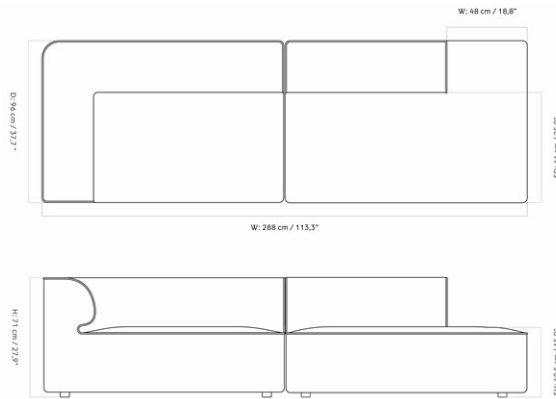

EAVE MODULAR SOFA 96, 2 SEATER, CONFIGURATION 3

Designed by *Norm Architects*

MASTER SKU	9987220PIM
PRODUCTION TIME	7 WEEKS
COLLI	1
DIMENSIONS	H: 71 cm W: 288 cm D: 96 cm SH: 40.5 cm SD: 66 cm AH: 70 cm

CARE INSTRUCTIONS

Discover our product care guide for comprehensive care instructions.

[Download](#)

Find more information in the dedicated product fact sheet for this product.

DESCRIPTION

SPEC OPTIONS

MASTER SKU	VARIANT	PRODUCTION TIME	EXCL. VAT SEK
9987220PIM	Price Category - PC0T <i>Audo Bouclé, Audø</i>	7 WEEKS	39.676,00
9987220PIM	Price Category - PC1T <i>Barnum Bouclé, Audø / Champion, JAB / Illusion, Nevotex / Hot Madison, JAB / Maple, Kvadrat / Remix, Kvadrat / Re-wool, Kvadrat</i>	7 WEEKS	44.236,00
9987220PIM	Price Category - PC2T <i>Canvas 2, Kvadrat / Clay, Sahco, Kvadrat / Fiord, Kvadrat / Hallingdal 65, Kvadrat / Moss, Sahco, Kvadrat / Reflect, Kvadrat / Savanna, Kvadrat / Steelcut Trio 3, Kvadrat</i>	7 WEEKS	49.356,00
9987220PIM	Price Category - PC3T <i>Arctic, Jab / Safire, Sahco, Kvadrat / Vidar 4, Kvadrat / Zero, Sahco, Kvadrat</i>	7 WEEKS	54.476,00
9987220PIM	Price Category - PC4T <i>Lupo, Dedar</i>	7 WEEKS	59.676,00