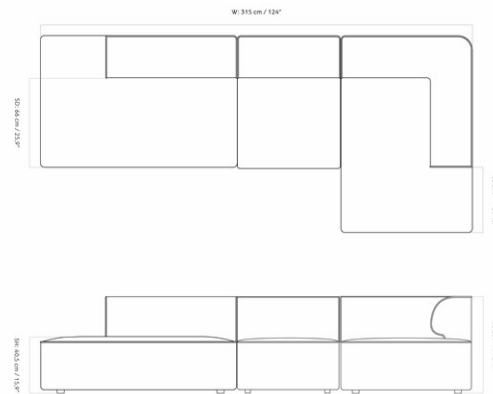

EAVE MODULAR SOFA 96, 3 SEATER, CONFIGURATION 9

Designed by *Norm Architects*

MASTER SKU	9987820PIM
PRODUCTION TIME	7 WEEKS
COLLI	1
DIMENSIONS	H: 71 cm W: 315 cm D: 144 cm SH: 40.5 cm SD: 66 cm AH: 70 cm

CARE INSTRUCTIONS

Discover our product care guide for comprehensive care instructions.

[Download](#)

DESCRIPTION

Find more information in the dedicated product fact sheet for this product.

SPEC OPTIONS

MASTER SKU	VARIANT	PRODUCTION TIME	EXCL. VAT SEK
9987820PIM	Price Category - PC0T <i>Audo Bouclé, Audø</i>	7 WEEKS	47.756,00
9987820PIM	Price Category - PC1T <i>Barnum Bouclé, Audø / Champion, JAB / Illusion, Nevotex / Hot Madison, JAB / Maple, Kvadrat / Remix, Kvadrat / Re-wool, Kvadrat</i>	7 WEEKS	53.996,00
9987820PIM	Price Category - PC2T <i>Canvas 2, Kvadrat / Clay, Sahco, Kvadrat / Fiord, Kvadrat / Hallingdal 65, Kvadrat / Moss, Sahco, Kvadrat / Reflect, Kvadrat / Savanna, Kvadrat / Steelcut Trio 3, Kvadrat</i>	7 WEEKS	64.956,00
9987820PIM	Price Category - PC3T <i>Arctic, Jab / Safire, Sahco, Kvadrat / Vidar 4, Kvadrat / Zero, Sahco, Kvadrat</i>	7 WEEKS	71.676,00
9987820PIM	Price Category - PC4T <i>Lupo, Dedar</i>	7 WEEKS	77.996,00