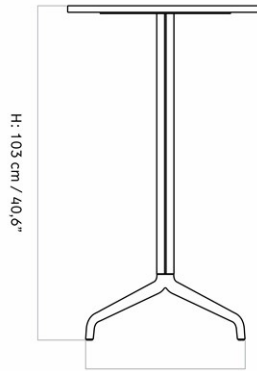

HARBOUR COLUMN BAR TABLE, STAR BASE, Ø60 CM / 23.6"

Designed by *Norm Architects*

H: 103 cm / 40,8"

D/W: 49 cm / 19,3"