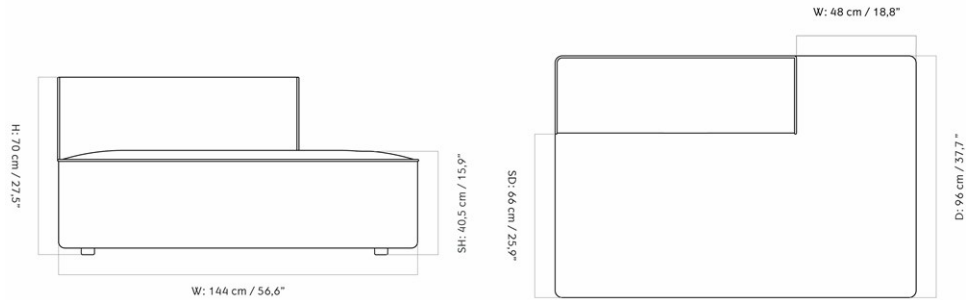

EAVE MODULAR SOFA 96, OPEN END, 144

Designed by *Norm Architects*

MASTER SKU	9969400PIM	CARE INSTRUCTIONS	Discover our product care guide for comprehensive care instructions.
PRODUCTION TIME	7 WEEKS		Download
COLLI	1		Find more information in the dedicated product fact sheet for this product.
DIMENSIONS	H: 71 cm W: 144 cm D: 96 cm SH: 40.5 cm SD: 66 cm AH: cm	DESCRIPTION	