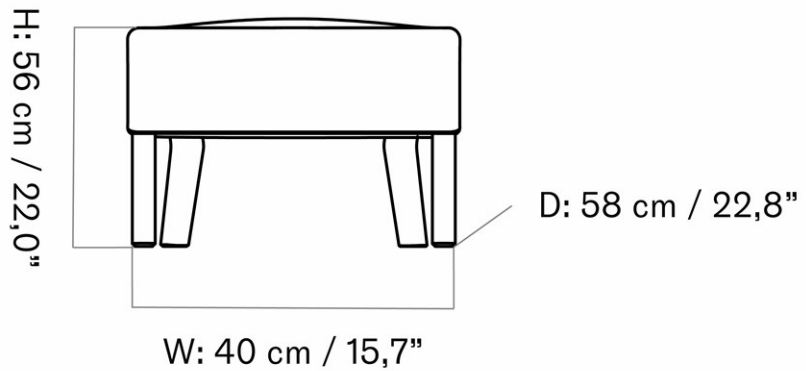

MY OWN CHAIR OTTOMAN, OAK BASE
Designed by *Flemming Lassen*

MASTER SKU	1501000PIM	CARE INSTRUCTIONS	Discover our product care guide for comprehensive care instructions.
PRODUCTION TIME	6 WEEKS		Download
COLLI	1	DESCRIPTION	Find more information in the dedicated product fact sheet for this product.
DIMENSIONS	H: 40 cm W: 56 cm D: 58 cm		

SPEC OPTIONS

MASTER SKU	VARIANT	PRODUCTION TIME	EXCL. VAT SEK
1501000PIM	Price Category - PC0T <i>Audo Bouclé, Audo</i>	6 WEEKS	12.716,00
1501000PIM	Price Category - PC1T <i>Barnum Bouclé, Audo / Champion, JAB / Illusion, Nevotex / Hot Madison, JAB / Maple, Kvadrat / Remix, Kvadrat / Re-wool, Kvadrat</i>	6 WEEKS	14.556,00
1501000PIM	Price Category - PC2T <i>Canvas 2, Kvadrat / Clay, Sahco, Kvadrat / Fiord, Kvadrat / Hallingdal 65, Kvadrat / Moss, Sahco, Kvadrat / Reflect, Kvadrat / Savanna, Kvadrat / Steelcut Trio 3, Kvadrat</i>	6 WEEKS	15.916,00
1501000PIM	Price Category - PC1L <i>Dakar, Nevotex / Envy, Sørensen / Ultra, Sørensen</i>	6 WEEKS	17.276,00
1501000PIM	Price Category - PC3T <i>Arctic, Jab / Safire, Sahco, Kvadrat / Vidar 4, Kvadrat / Zero, Sahco, Kvadrat</i>	6 WEEKS	17.276,00
1501000PIM	Price Category - PC4T <i>Grand Mohair, Danish Art Weaving / Lupo, Dedar</i>	6 WEEKS	18.476,00
1501000PIM	Price Category - PC2L <i>Dunes, Sørensen / Nuance, Sørensen</i>	6 WEEKS	19.116,00
1501000PIM	Price Category - PC3L <i>Sheepskin Curly, Skandilock</i>	6 WEEKS	20.556,00
1501000PIM	Price Category - PC4L	6 WEEKS	22.556,00