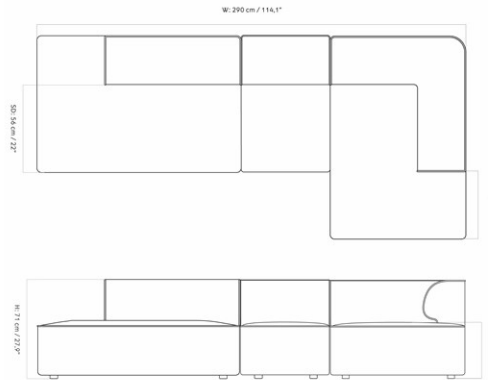

EAVE MODULAR SOFA 86, 3 SEATER, CONFIGURATION 9

Designed by *Norm Architects*

MASTER SKU	9986620PIM
PRODUCTION TIME	7 WEEKS
COLLI	1
DIMENSIONS	H: 71 cm W: 290 cm D: 129 cm SH: 40.5 cm SD: 56 cm AH: 70 cm

CARE INSTRUCTIONS

Discover our product care guide for comprehensive care instructions.

[Download](#)

DESCRIPTION

Find more information in the dedicated product fact sheet for this product.

SPEC OPTIONS

MASTER SKU	VARIANT	PRODUCTION TIME	EXCL. VAT SEK
9986620PIM	Price Category - PC0T <i>Audo Bouclé, Audø</i>	7 WEEKS	44.956,00
9986620PIM	Price Category - PC1T <i>Barnum Bouclé, Audø / Champion, JAB / Illusion, Nevotex / Hot Madison, JAB / Maple, Kvadrat / Remix, Kvadrat / Re-wool, Kvadrat</i>	7 WEEKS	51.036,00
9986620PIM	Price Category - PC2T <i>Canvas 2, Kvadrat / Clay, Sahco, Kvadrat / Fiord, Kvadrat / Hallingdal 65, Kvadrat / Moss, Sahco, Kvadrat / Reflect, Kvadrat / Savanna, Kvadrat / Steelcut Trio 3, Kvadrat</i>	7 WEEKS	59.676,00
9986620PIM	Price Category - PC3T <i>Arctic, Jab / Safire, Sahco, Kvadrat / Vidar 4, Kvadrat / Zero, Sahco, Kvadrat</i>	7 WEEKS	66.636,00
9986620PIM	Price Category - PC4T <i>Lupo, Dedar</i>	7 WEEKS	73.276,00