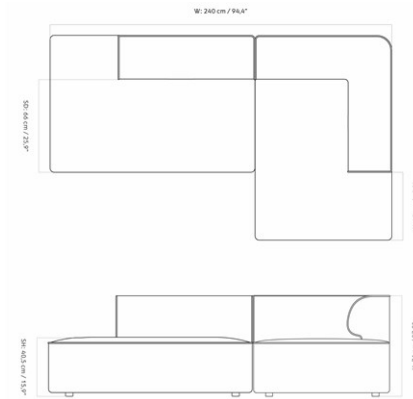

EAVE MODULAR SOFA 96, 2 SEATER, CONFIGURATION 8

Designed by *Norm Architects*

MASTER SKU	9987720PIM
PRODUCTION TIME	7 WEEKS
COLLI	1
DIMENSIONS	H: 71 cm W: 240 cm D: 144 cm SH: 40.5 cm SD: 66 cm AH: 70 cm

CARE INSTRUCTIONS

Discover our product care guide for comprehensive care instructions.

[Download](#)

DESCRIPTION

Find more information in the dedicated product fact sheet for this product.

SPEC OPTIONS

MASTER SKU	VARIANT	PRODUCTION TIME	EXCL. VAT SEK
9987720PIM	Price Category - PC0T <i>Audo Bouclé, Audø</i>	7 WEEKS	38.476,00
9987720PIM	Price Category - PC1T <i>Barnum Bouclé, Audø / Champion, JAB / Illusion, Nevotex / Hot Madison, JAB / Maple, Kvadrat / Remix, Kvadrat / Re-wool, Kvadrat</i>	7 WEEKS	42.876,00
9987720PIM	Price Category - PC2T <i>Canvas 2, Kvadrat / Clay, Sahco, Kvadrat / Fiord, Kvadrat / Hallingdal 65, Kvadrat / Moss, Sahco, Kvadrat / Reflect, Kvadrat / Savanna, Kvadrat / Steelcut Trio 3, Kvadrat</i>	7 WEEKS	47.996,00
9987720PIM	Price Category - PC3T <i>Arctic, Jab / Safire, Sahco, Kvadrat / Vidar 4, Kvadrat / Zero, Sahco, Kvadrat</i>	7 WEEKS	53.196,00
9987720PIM	Price Category - PC4T <i>Lupo, Dedar</i>	7 WEEKS	58.316,00