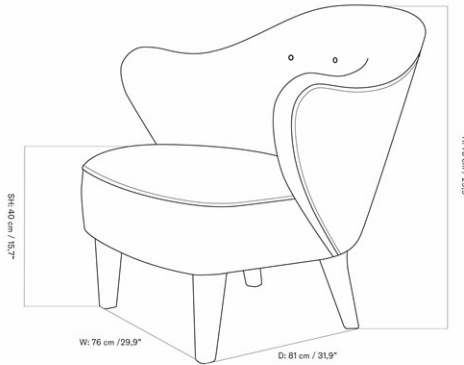

DESCRIPTION

Find more information in the dedicated product fact sheet for this product.

INGEBORG LOUNGE CHAIR W/VEGETAL BUTTONS

Designed by *Flemming Lassen*

MASTER SKU	1500300PIM	CARE INSTRUCTIONS	Discover our product care guide for comprehensive care instructions.
PRODUCTION TIME	5-6 WEEKS		Download
COLLI	1	DESCRIPTION	Find more information in the dedicated product fact sheet for this product.
DIMENSIONS	H: 76 cm W: 76 cm D: 81 cm SH: 40 cm SD: 49 cm AH: 62 cm		