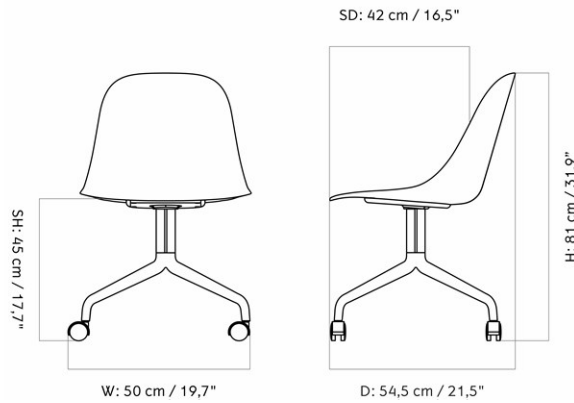

HABOUR SIDE DINING CHAIR, STAR BASE W/CASTERS, PLASTIC SHELL

Designed by *Norm Architects*

MASTER SKU	9398939PIM
PRODUCTION TIME	2-6 WEEKS
COLLI	1
DIMENSIONS	H: 81 cm W: 50 cm D: 55.5 cm SH: 45 cm SD: 42 cm

CARE INSTRUCTIONS

Discover our product care guide for comprehensive care instructions.

[Download](#)

Find more information in the dedicated product fact sheet for this product.

DESCRIPTION

SPEC OPTIONS

MASTER SKU	VARIANT	PRODUCTION TIME	EXCL. VAT SEK
9398939PIM	Dependent On Selected Variant - Dependent On Selected Variant	2 WEEKS	6.476,00

QUICK SHIP

SKU	VARIANT	PRODUCTION TIME	EXCL. VAT SEK
9398939-0000ZZZZ	Black - Black, 9011	2 WEEKS	6.476,00
9398939-0001ZZZZ	Black - Burned red, 8015	6 WEEKS	6.476,00
9398939-0002ZZZZ	Black - Khaki, 1011	2 WEEKS	6.476,00
9398939-0003ZZZZ	Black - Light Grey, 9002	2 WEEKS	6.476,00
9398939-0004ZZZZ	Black - Olive, 7002	2 WEEKS	6.476,00
9398939-0005ZZZZ	Black - White, 9016	2 WEEKS	6.476,00
9398939-0200ZZZZ	Polished aluminium - Black, 9011	2 WEEKS	6.476,00
9398939-0201ZZZZ	Polished aluminium - Burned red, 8015	6 WEEKS	6.476,00
9398939-0202ZZZZ	Polished aluminium - Khaki, 1011	2 WEEKS	6.476,00
9398939-0203ZZZZ	Polished aluminium - Light Grey, 9002	2 WEEKS	6.476,00