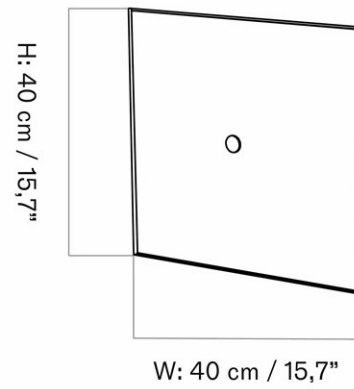

DOOR FOR FRAME 42

Designed by *Mogens Lassen*

MASTER SKU	BL39024PIM
PRODUCTION TIME	2-7 WEEKS
COLLI	1
DIMENSIONS	H: 40 cm W: 40 cm D: 1 cm

CARE INSTRUCTIONS

Discover our product care guide for comprehensive care instructions.

[Download](#)

DESCRIPTION

Find more information in the dedicated product fact sheet for this product.