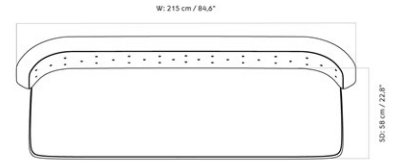

RADIOHUS SOFA, 2 SEATER, NATURAL OAK BASE, W/DAKAR 0250 BUTTONS
Designed by *Vilhelm Lauritzen*

MASTER SKU	1222100PIM	CARE INSTRUCTIONS	Discover our product care guide for comprehensive care instructions.
PRODUCTION TIME	5 WEEKS		Download
COLLI	1		Find more information in the dedicated product fact sheet for this product.
DIMENSIONS	H: 86 cm D: 77 cm SH: 45 cm	W: 215 cm SD: 58 cm	
		DESCRIPTION	

SPEC OPTIONS

MASTER SKU	VARIANT	PRODUCTION TIME	EXCL. VAT SEK
1222100PIM	Price Category - PC0T <i>Audo Bouclé, Audø</i>	5 WEEKS	56.716,00
1222100PIM	Price Category - PC1T <i>Barnum Bouclé, Audø / Champion, JAB / Illusion, Nevotex / Hot Madison, JAB / Remix, Kvadrat / Re-wool, Kvadrat</i>	5 WEEKS	59.436,00
1222100PIM	Price Category - PC2T <i>Canvas 2, Kvadrat / Clay, Sahco, Kvadrat / Fiord, Kvadrat / Hallingdal 65, Kvadrat / Moss, Sahco, Kvadrat / Reflect, Kvadrat / Savanna, Kvadrat / Steelcut Trio 3, Kvadrat</i>	5 WEEKS	62.076,00
1222100PIM	Price Category - PC3T <i>Arctic, Jab / Safire, Sahco, Kvadrat / Vidar 4, Kvadrat / Zero, Sahco, Kvadrat</i>	5 WEEKS	64.796,00
1222100PIM	Price Category - PC4T <i>Grand Mohair, Danish Art Weaving / Lupo, Dedar</i>	5 WEEKS	67.516,00