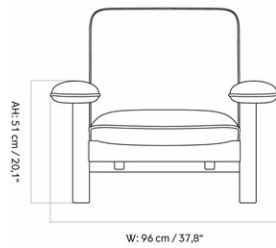

BRASILIA LOUNGE CHAIR, DARK STAINED OAK BASE

Designed by *Anderssen & Voll*

MASTER SKU	8051000PIM	CARE INSTRUCTIONS	Discover our product care guide for comprehensive care instructions.
PRODUCTION TIME	5 WEEKS		
COLLI	1		Download
DIMENSIONS	H: 82 cm W: 96 cm D: 84 cm SH: 39 cm SD: 52 cm AH: 51 cm	DESCRIPTION	Find more information in the dedicated product fact sheet for this product.

SPEC OPTIONS

MASTER SKU	VARIANT	PRODUCTION TIME	EXCL. VAT SEK
8051000PIM	Price Category - PC0T <i>Audo Bouclé, Audø</i>	5 WEEKS	19.436,00
8051000PIM	Price Category - PC1T <i>Barnum Bouclé, Audø / Champion, JAB / Illusion, Nevotex / Hot Madison, JAB / Maple, Kvadrat / Remix, Kvadrat / Re-wool, Kvadrat</i>	5 WEEKS	20.796,00
8051000PIM	Price Category - PC2T <i>Canvas 2, Kvadrat / Clay, Sahco, Kvadrat / Fiord, Kvadrat / Hallingdal 65, Kvadrat / Moss, Sahco, Kvadrat / Reflect, Kvadrat / Savanna, Kvadrat / Steelcut Trio 3, Kvadrat</i>	5 WEEKS	23.676,00
8051000PIM	Price Category - PC3T <i>Arctic, Jab / Safire, Sahco, Kvadrat / Vidar 4, Kvadrat / Zero, Sahco, Kvadrat</i>	5 WEEKS	24.956,00
8051000PIM	Price Category - PC4T <i>Cabanon Soft, Designers Guild / Grand Mohair, Danish Art Weaving / Lupo, Dedar</i>	5 WEEKS	26.956,00
8051000PIM	Price Category - PC1L <i>Dakar, Nevotex / Envy, Sørensen / Ultra, Sørensen</i>	5 WEEKS	34.636,00
8051000PIM	Price Category - PC2L <i>Dunes, Sørensen / Nuance, Sørensen</i>	5 WEEKS	37.516,00
8051000PIM	Price Category - PC3L <i>Sheepskin Curly, Nevotex</i>	5 WEEKS	38.796,00