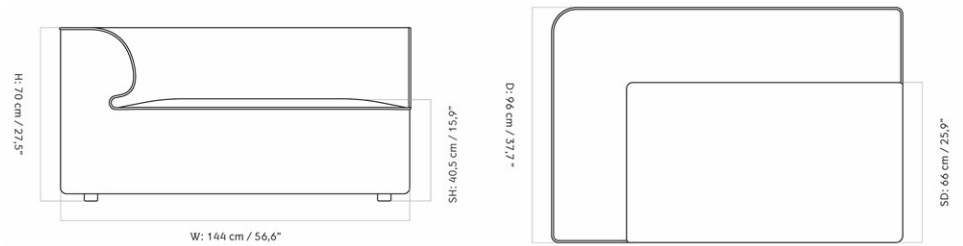

EAVE MODULAR SOFA 96, CORNER, 192

Designed by *Norm Architects*

MASTER SKU	9969200PIM	CARE INSTRUCTIONS	Discover our product care guide for comprehensive care instructions.
PRODUCTION TIME	7 WEEKS		Download
COLLI	1		Find more information in the dedicated product fact sheet for this product.
DIMENSIONS	H: 71 cm W: 192 cm D: 96 cm SH: 40.5 cm SD: 66 cm AH: 70 cm	DESCRIPTION	

SPEC OPTIONS

MASTER SKU	VARIANT	PRODUCTION TIME	EXCL. VAT SEK
9969200PIM	Price Category - PC0T <i>Audo Bouclé, Audø</i>	7 WEEKS	23.276,00
9969200PIM	Price Category - PC1T <i>Barnum Bouclé, Audø / Champion, JAB / Illusion, Nevotex / Hot Madison, JAB / Maple, Kvadrat / Remix, Kvadrat / Re-wool, Kvadrat</i>	7 WEEKS	25.596,00
9969200PIM	Price Category - PC2T <i>Canvas 2, Kvadrat / Clay, Sahco, Kvadrat / Fiord, Kvadrat / Hallingdal 65, Kvadrat / Moss, Sahco, Kvadrat / Reflect, Kvadrat / Savanna, Kvadrat / Steelcut Trio 3, Kvadrat</i>	7 WEEKS	28.156,00
9969200PIM	Price Category - PC3T <i>Arctic, Jab / Safire, Sahco, Kvadrat / Vidar 4, Kvadrat / Zero, Sahco, Kvadrat</i>	7 WEEKS	30.716,00
9969200PIM	Price Category - PC4T <i>Lupo, Dedar</i>	7 WEEKS	33.356,00