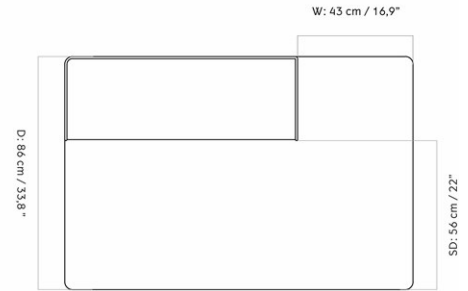

EAVE MODULAR SOFA 86, OPEN END

Designed by *Norm Architects*

MASTER SKU	9967000PIM	CARE INSTRUCTIONS	Discover our product care guide for comprehensive care instructions.
PRODUCTION TIME	7 WEEKS		Download
COLLI	1		Find more information in the dedicated product fact sheet for this product.
DIMENSIONS	H: 71 cm W: 129 cm D: 86 cm SH: 40.5 cm SD: 56 cm AH: cm	DESCRIPTION	

SPEC OPTIONS

MASTER SKU	VARIANT	PRODUCTION TIME	EXCL. VAT SEK
9967000PIM	Price Category - PC0T <i>Audo Bouclé, Audø</i>	7 WEEKS	16.796,00
9967000PIM	Price Category - PC1T <i>Barnum Bouclé, Audø / Champion, JAB / Illusion, Nevotex / Hot Madison, JAB / Maple, Kvadrat / Remix, Kvadrat / Re-wool, Kvadrat</i>	7 WEEKS	18.956,00
9967000PIM	Price Category - PC2T <i>Canvas 2, Kvadrat / Clay, Sahco, Kvadrat / Fiord, Kvadrat / Hallingdal 65, Kvadrat / Moss, Sahco, Kvadrat / Reflect, Kvadrat / Savanna, Kvadrat / Steelcut Trio 3, Kvadrat</i>	7 WEEKS	21.516,00
9967000PIM	Price Category - PC3T <i>Arctic, Jab / Safire, Sahco, Kvadrat / Vidar 4, Kvadrat / Zero, Sahco, Kvadrat</i>	7 WEEKS	24.156,00
9967000PIM	Price Category - PC4T <i>Lupo, Dedar</i>	7 WEEKS	26.716,00