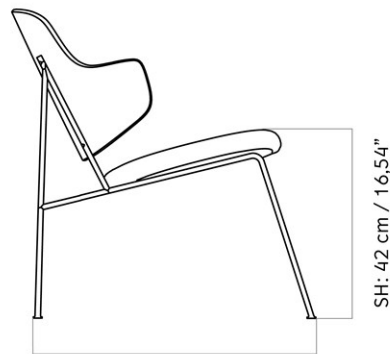

THE PENGUIN LOUNGE CHAIR, UPHOLSTERED SEAT, NATURAL OAK BACK

Designed by *Ib Kofod-Larsen Design*

W: 56 cm / 22,05"

D: 64 cm / 25,2"

MASTER SKU	1202000PIM	CARE INSTRUCTIONS	Discover our product care guide for comprehensive care instructions.
PRODUCTION TIME	6 WEEKS		
COLLI	1		Download
DIMENSIONS	H: 74 cm W: 56 cm	DESCRIPTION	Find more information in the dedicated product fact sheet for this product.
	D: 64 cm		
	SH: 42 cm SD: 44.5 cm		
	AH: 62.5 cm		