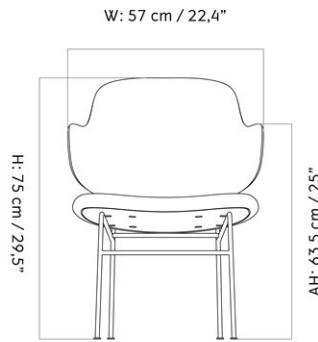

THE PENGUIN LOUNGE CHAIR, UPHOLSTERED SEAT AND BACK
Designed by *Ib Kofod-Larsen Design*

MASTER SKU	1230000PIM
PRODUCTION TIME	6 WEEKS
COLLI	1
DIMENSIONS	H: 75 cm W: 57 cm
	D: 64 cm
	SH: 42 cm SD: 44.5 cm
	AH: 63.5 cm

CARE INSTRUCTIONS

Discover our product care guide for comprehensive care instructions.

[Download](#)

Find more information in the dedicated product fact sheet for this product.

DESCRIPTION

SPEC OPTIONS

MASTER SKU	VARIANT	PRODUCTION TIME	EXCL. VAT SEK
1230000PIM	Price Category - PC0T <i>Audo Bouclé, Audø</i>	6 WEEKS	11.996,00
1230000PIM	Price Category - PC1T <i>Barnum Bouclé, Audø / Champion, JAB / Illusion, Nevotex / Hot Madison, JAB / Remix, Kvadrat / Re-wool, Kvadrat</i>	6 WEEKS	12.476,00
1230000PIM	Price Category - PC2T <i>Canvas 2, Kvadrat / Clay, Sahco, Kvadrat / Fiord, Kvadrat / Hallingdal 65, Kvadrat / Moss, Sahco, Kvadrat / Reflect, Kvadrat / Savanna, Kvadrat / Steelcut Trio 3, Kvadrat</i>	6 WEEKS	12.956,00
1230000PIM	Price Category - PC3T <i>Arctic, Jab / Safire, Sahco, Kvadrat / Vidar 4, Kvadrat / Zero, Sahco, Kvadrat</i>	6 WEEKS	13.356,00
1230000PIM	Price Category - PC4T <i>Grand Mohair, Danish Art Weaving / Lupo, Dedar</i>	6 WEEKS	13.836,00
1230000PIM	Price Category - PC1L <i>Dakar, Nevotex / Envy, Sørensen / Ultra, Sørensen</i>	6 WEEKS	14.716,00
1230000PIM	Price Category - PC2L <i>Dunes, Sørensen / Nuance, Sørensen</i>	6 WEEKS	16.396,00
1230000PIM	Price Category - PC3L	6 WEEKS	18.396,00
1230000PIM	Price Category - PC4L	6 WEEKS	20.236,00