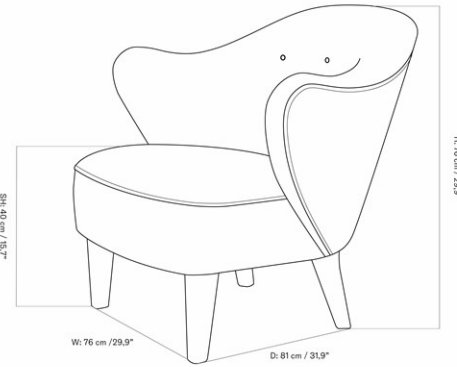

INGEBORG LOUNGE CHAIR SIGNATURE

Designed by *Flemming Lassen*

MASTER SKU
PRODUCTION TIME
COLLI

1501900PIM
6 WEEKS
1

CARE INSTRUCTIONS

Discover our product care guide for comprehensive care instructions.

[Download](#)

DESCRIPTION

Find more information in the dedicated product fact sheet for this product.