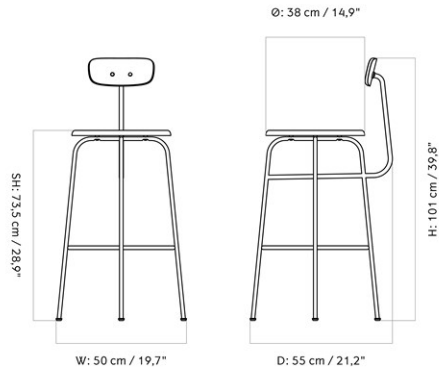

AFTERROOM BAR CHAIR, BLACK BASE, VENEER SEAT AND BACK
Designed by *Afteroom*

MASTER SKU	8485039PIM
PRODUCTION TIME	6 WEEKS
COLLI	1
DIMENSIONS	H: 101 cm W: 50 cm
	D: 55 cm
	SH: 72 cm SD: 34 cm

CARE INSTRUCTIONS

Discover our product care guide for comprehensive care instructions.

[Download](#)

DESCRIPTION

Find more information in the dedicated product fact sheet for this product.

QUICK SHIP

SKU	VARIANT	PRODUCTION TIME	EXCL. VAT SEK
8485539	Black - NEW	6 WEEKS	4.396,00
8485039	Natural Oak - NEW	6 WEEKS	4.396,00
8485849	Dark Stained Oak - NEW	6 WEEKS	4.556,00