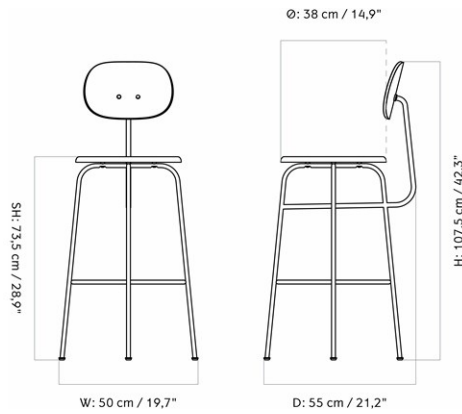

AFTERROOM BAR CHAIR PLUS, BLACK BASE, UPHOLSTERED SEAT, VENEER BACK

Designed by *Afteroom*

MASTER SKU	8486000PIM
PRODUCTION TIME	6 WEEKS
COLLI	1
DIMENSIONS	H: 107 cm W: 50 cm D: 55 cm SH: 73 cm SD: 34 cm