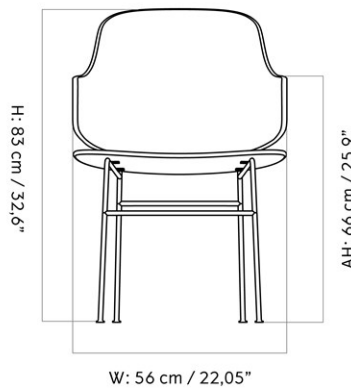

THE PENGUIN, DINING CHAIR, BLACK BASE, WALNUT
Designed by *Ib Kofod-Larsen Design*

PRODUCTION TIME	8 WEEKS	
COLLI	1	
DIMENSIONS	H: 82 cm	W: 56 cm
	D: 57 cm	
	SH: 47 cm	SD: 44.5 cm
	AH: 64.4 cm	

CARE INSTRUCTIONS

Discover our product care guide for comprehensive care instructions.

DESCRIPTION

[Download](#)
Find more information in the dedicated product fact sheet for this product.

SKU		EXCL. VAT SEK
1201026		6.396,00