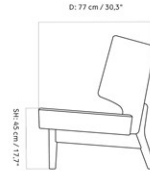

RADIOHUS SOFA, 2 SEATER, NATURAL OAK BASE, W/DAKAR 0250 BUTTONS
Designed by *Vilhelm Lauritzen*

MASTER SKU	1222100PIM	CARE INSTRUCTIONS	Discover our product care guide for comprehensive care instructions.
PRODUCTION TIME	5 WEEKS		Download
COLLI	1		Find more information in the dedicated product fact sheet for this product.
DIMENSIONS	H: 86 cm D: 77 cm SH: 45 cm	W: 215 cm SD: 58 cm	
		DESCRIPTION	

SPEC OPTIONS

MASTER SKU	VARIANT	PRODUCTION TIME	EXCL. VAT SEK
1222100PIM	Price Category - PC0T <i>Audo Bouclé, Audø</i>	5 WEEKS	56.716,00
1222100PIM	Price Category - PC1T <i>Barnum Bouclé, Audø / Champion, JAB / Illusion, Nevotex / Hot Madison, JAB / Remix, Kvadrat / Re-wool, Kvadrat</i>	5 WEEKS	59.436,00
1222100PIM	Price Category - PC2T <i>Canvas 2, Kvadrat / Clay, Sahco, Kvadrat / Fiord, Kvadrat / Hallingdal 65, Kvadrat / Moss, Sahco, Kvadrat / Reflect, Kvadrat / Savanna, Kvadrat / Steelcut Trio 3, Kvadrat</i>	5 WEEKS	62.076,00
1222100PIM	Price Category - PC3T <i>Arctic, Jab / Safire, Sahco, Kvadrat / Vidar 4, Kvadrat / Zero, Sahco, Kvadrat</i>	5 WEEKS	64.796,00
1222100PIM	Price Category - PC4T <i>Grand Mohair, Danish Art Weaving / Lupo, Dedar</i>	5 WEEKS	67.516,00