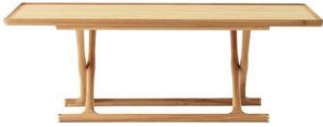

JÄGER LOUNGE TABLE
 Designed by *Mogens Lassen*

MASTER SKU	1103000PIM	
COLLI	1	
DIMENSIONS	H: 45 cm	W: 130 cm
	D: 65 cm	

CARE INSTRUCTIONS

Discover our product care guide for comprehensive care instructions.