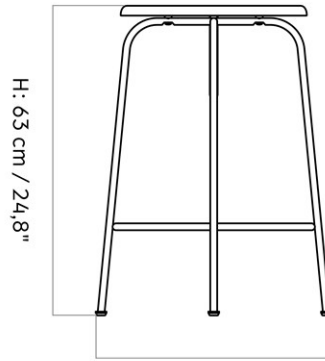

AFTERROOM COUNTER STOOL, OAK
Designed by *Afteroom*

H: 63 cm / 24,8"

W: 48 cm / 18,9"