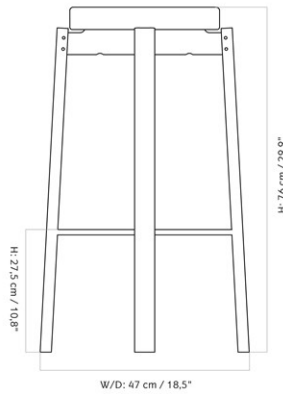

PASSAGE BAR STOOL, WALNUT BASE, UPHOLSTERED SEAT, STEEL RING
Designed by *Kroeyer-Saetter-Lassen*

MASTER SKU	1513400PIM
PRODUCTION TIME	5-8 WEEKS
COLLI	1
DIMENSIONS	H: 76 cm W: 47 cm D: 47 cm SH: 76 cm SD: 33.5 cm

CARE INSTRUCTIONS

Discover our product care guide for comprehensive care instructions.

[Download](#)

Find more information in the dedicated product fact sheet for this product.

DESCRIPTION

SPEC OPTIONS

MASTER SKU	VARIANT	PRODUCTION TIME	EXCL. VAT SEK
1513400PIM	Price Category - PC0L - NEW <i>Sierra, Camo</i>	8 WEEKS	8.236,00
1513400PIM	Price Category - PC0T - NEW <i>Audo Bouclé, Audo</i>	8 WEEKS	8.236,00
1513400PIM	Price Category - PC1T - NEW <i>Barnum Bouclé, Audo / Champion, JAB / Illusion, Nevotex / Hot Madison, JAB / Maple, Kvadrat / Remix, Kvadrat / Re-wool, Kvadrat</i>	8 WEEKS	8.956,00
1513400PIM	Price Category - PC1L - NEW <i>Dakar, Nevotex / Envy, Sørensen / Ultra, Sørensen</i>	8 WEEKS	9.196,00
1513400PIM	Price Category - PC2T - NEW <i>Canvas 2, Kvadrat / Clay, Sahco, Kvadrat / Fiord, Kvadrat / Hallingdal 65, Kvadrat / Moss, Sahco, Kvadrat / Reflect, Kvadrat / Savanna, Kvadrat / Steelcut Trio 3, Kvadrat</i>	8 WEEKS	9.516,00
1513400PIM	Price Category - PC2L - NEW <i>Dunes, Sørensen / Nuance, Sørensen</i>	8 WEEKS	10.156,00
1513400PIM	Price Category - PC3T - NEW <i>Arctic, Jab / Safire, Sahco, Kvadrat / Vidar 4, Kvadrat / Zero, Sahco, Kvadrat</i>	8 WEEKS	10.396,00
1513400PIM	Price Category - PC3L - NEW	8 WEEKS	10.876,00