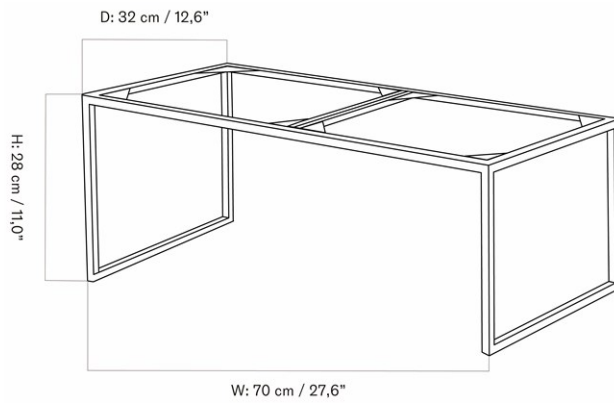

BASE FOR FRAME 35

Designed by *Mogens Lassen*

MASTER SKU	BL40700PIM
PRODUCTION TIME	2 WEEKS
COLLI	1
DIMENSIONS	H: 28 cm W: 35 cm D: 35 cm

CARE INSTRUCTIONS

Discover our product care guide for comprehensive care instructions.

[Download](#)

DESCRIPTION

Find more information in the dedicated product fact sheet for this product.