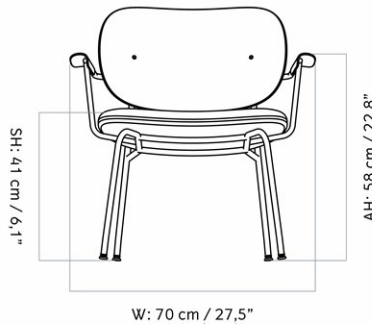

CO LOUNGE CHAIR W/ARMREST, UPHOLSTERED SEAT, OAK BACK

Designed by *Norm Architects*

MASTER SKU	1195000PIM
PRODUCTION TIME	5 WEEKS
COLLI	1
DIMENSIONS	H: 71 cm W: 70 cm D: 66 cm SH: 41 cm SD: 47 cm AH: 58 cm

CARE INSTRUCTIONS

Discover our product care guide for comprehensive care instructions.

[Download](#)

Find more information in the dedicated product fact sheet for this product.

DESCRIPTION

SPEC OPTIONS

MASTER SKU	VARIANT	PRODUCTION TIME	EXCL. VAT SEK
1195000PIM	Price Category - PC0T - Dependent On Selected Oak <i>Audo Bouclé, Audø</i>	5 WEEKS	8.076,00
1195000PIM	Price Category - PC1T - Dependent On Selected Oak <i>Barnum Bouclé, Audø / Champion, JAB / Illusion, Nevotex / Hot Madison, JAB / Maple, Kvadrat / Remix, Kvadrat / Re-wool, Kvadrat</i>	5 WEEKS	9.276,00
1195000PIM	Price Category - PC0L - Dependent On Selected Oak - NEW <i>Sierra, Camo</i>	5 WEEKS	9.676,00
1195000PIM	Price Category - PC2T - Dependent On Selected Oak <i>Canvas 2, Kvadrat / Clay, Sahco, Kvadrat / Fiord, Kvadrat / Hallingdal 65, Kvadrat / Moss, Sahco, Kvadrat / Reflect, Kvadrat / Savanna, Kvadrat / Steelcut Trio 3, Kvadrat</i>	5 WEEKS	9.676,00
1195000PIM	Price Category - PC3T - Dependent On Selected Oak <i>Arctic, Jab / Safire, Sahco, Kvadrat / Vidar 4, Kvadrat / Zero, Sahco, Kvadrat</i>	5 WEEKS	9.916,00
1195000PIM	Price Category - PC1L - Dependent On Selected Oak <i>Dakar, Nevotex / Envy, Sørensen / Ultra, Sørensen</i>	5 WEEKS	10.076,00
1195000PIM	Price Category - PC2L - Dependent On Selected Oak <i>Dunes, Sørensen / Nuance, Sørensen</i>	5 WEEKS	10.556,00
1195000PIM	Price Category - PC3L - Dependent On Selected Oak	5 WEEKS	11.276,00