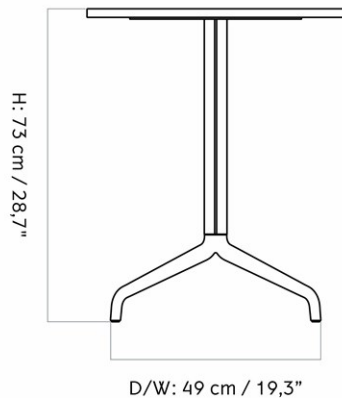

HARBOUR COLUMN DINING TABLE, ROUND BASE, Ø80 CM

Designed by *Norm Architects*

MASTER SKU
COLLI
DIMENSIONS

9320001PIM
1
H: 73 cm Ø: 80, cm

CARE INSTRUCTIONS

Discover our product care guide for comprehensive care instructions.

HARBOUR COLUMN DINING TABLE, STAR BASE, 60X70 CM

Designed by *Norm Architects*

MASTER SKU
COLLI
DIMENSIONS

9320007PIM
1
H: 73 cm W: 60 cm
D: 70 cm

CARE INSTRUCTIONS

Discover our product care guide for comprehensive care instructions.