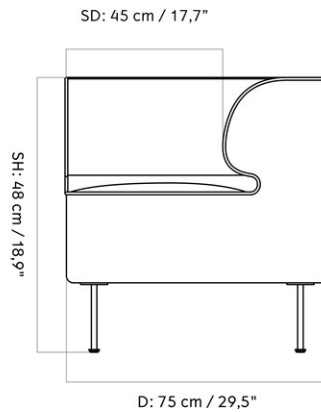

EAVE DINING SOFA CORNER

Designed by *Norm Architects*

MASTER SKU	9973000PIM
PRODUCTION TIME	7 WEEKS
COLLI	1
DIMENSIONS	H: 79 cm W: 75 cm D: 75 cm SH: 48 cm SD: 45 cm AH: 70 cm

CARE INSTRUCTIONS

Discover our product care guide for comprehensive care instructions.

[Download](#)

Find more information in the dedicated product fact sheet for this product.

DESCRIPTION

SPEC OPTIONS

MASTER SKU	VARIANT	PRODUCTION TIME	EXCL. VAT SEK
9973000PIM	Price Category - PC0T <i>Audo Bouclé, Audø</i>	7 WEEKS	14.716,00
9973000PIM	Price Category - PC1T <i>Barnum Bouclé, Audø / Champion, JAB / Illusion, Nevotex / Hot Madison, JAB / Maple, Kvadrat / Remix, Kvadrat / Re-wool, Kvadrat</i>	7 WEEKS	16.636,00
9973000PIM	Price Category - PC2T <i>Canvas 2, Kvadrat / Clay, Sahco, Kvadrat / Fiord, Kvadrat / Hallingdal 65, Kvadrat / Moss, Sahco, Kvadrat / Reflect, Kvadrat / Savanna, Kvadrat / Steelcut Trio 3, Kvadrat</i>	7 WEEKS	21.196,00
9973000PIM	Price Category - PC3T <i>Arctic, Jab / Safire, Sahco, Kvadrat / Vidar 4, Kvadrat / Zero, Sahco, Kvadrat</i>	7 WEEKS	23.676,00
9973000PIM	Price Category - PC4T <i>Lupo, Dedar</i>	7 WEEKS	25.356,00