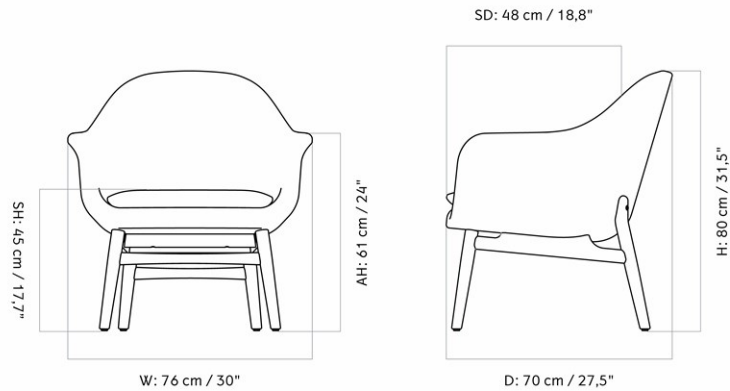

HARBOUR LOUNGE CHAIR, WALNUT BASE

Designed by *Norm Architects*

MASTER SKU	9255200PIM
PRODUCTION TIME	5-15 WEEKS
COLLI	1
DIMENSIONS	H: 80 cm W: 76 cm D: 70 cm SH: 45 cm SD: 48 cm AH: 61 cm

CARE INSTRUCTIONS

Discover our product care guide for comprehensive care instructions.

[Download](#)

Find more information in the dedicated product fact sheet for this product.

DESCRIPTION

SPEC OPTIONS

MASTER SKU	VARIANT	PRODUCTION TIME	EXCL. VAT SEK
9255200PIM	Price Category - PC0T <i>Audo Bouclé, Audo</i>	5 WEEKS	17.356,00
9255200PIM	Price Category - PC0L - NEW <i>Sierra, Camo</i>	5 WEEKS	20.316,00
9255200PIM	Price Category - PC1T <i>Barnum Bouclé, Audo / Hot Madison, JAB / Remix, Kvadrat / Re-wool, Kvadrat</i>	5 WEEKS	22.796,00
9255200PIM	Price Category - PC2T <i>Canvas 2, Kvadrat / Clay, Sahco, Kvadrat / Fiord, Kvadrat / Hallingdal 65, Kvadrat / Moss, Sahco, Kvadrat / Savanna, Kvadrat / Steelcut Trio 3, Kvadrat</i>	5 WEEKS	25.516,00
9255200PIM	Price Category - PC1L <i>Dakar, Nevotex / Ultra, Sørensen</i>	5 WEEKS	30.476,00
9255200PIM	Price Category - PC3T <i>Arctic, Jab / Safire, Sahco, Kvadrat / Vidar 4, Kvadrat / Zero, Sahco, Kvadrat</i>	5 WEEKS	31.516,00
9255200PIM	Price Category - PC4T <i>Grand Mohair, Danish Art Weaving / Lupo, Dedar</i>	5 WEEKS	33.436,00
9255200PIM	Price Category - PC2L <i>Dunes, Sørensen / Nuance, Sørensen</i>	5 WEEKS	35.516,00