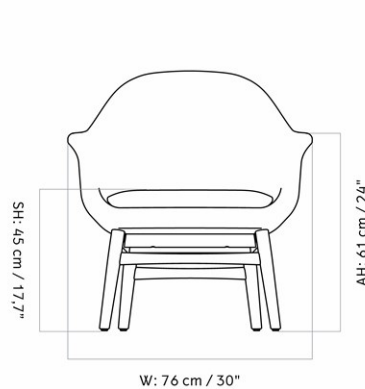

EXCL. VAT SEK

Tearoom Chair Collection

1.356,00

HARBOUR LOUNGE CHAIR, OAK BASE

Designed by *Norm Architects*

MASTER SKU	9255100PIM
PRODUCTION TIME	5-24 WEEKS
COLLI	1
DIMENSIONS	H: 80 cm W: 76 cm D: 70 cm SH: 45 cm SD: 48 cm AH: 61 cm