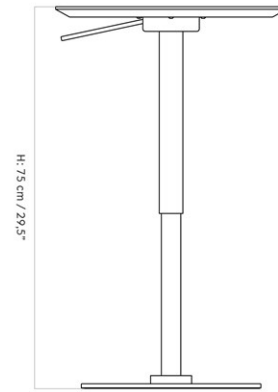

BRANCH SIDE TABLE
Designed by *Norm Architects*

MASTER SKU
COLLI
DIMENSIONS

1105800PIM
1-2
H: 75 cm   W: 45 cm
D: 45 cm
Ø: 45, cm

CARE INSTRUCTIONS

Discover our product care guide for comprehensive care instructions.

DESCRIPTION

[Download](#)
Find more information in the dedicated product fact sheet for this product.

STOCK OPTION

SKU	VARIANT	COLLI	EXCL. VAT SEK
1105849	Dark Stained Oak - NEW	2	4.876,00
1105539	Linoleum Charcoal - NEW	1	5.516,00