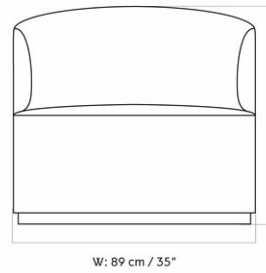

TEAROOM LOUNGE CHAIR

Designed by *Nick Ross Studio*

MASTER SKU	9605000PIM
PRODUCTION TIME	6 WEEKS
COLLI	1
DIMENSIONS	H: 78 cm W: 89 cm D: 70 cm SH: 43 cm SD: 56 cm AH: 78 cm

CARE INSTRUCTIONS

Discover our product care guide for comprehensive care instructions.

[Download](#)

Find more information in the dedicated product fact sheet for this product.

DESCRIPTION

SPEC OPTIONS

MASTER SKU	VARIANT	PRODUCTION TIME	EXCL. VAT SEK
9605000PIM	Price Category - PC0T <i>Audo Bouclé, Audó</i>	6 WEEKS	19.996,00
9605000PIM	Price Category - PC1T <i>Barnum Bouclé, Audó / Champion, JAB / Illusion, Nevotex / Hot Madison, JAB / Maple, Kvadrat / Remix, Kvadrat / Re-wool, Kvadrat</i>	6 WEEKS	22.156,00
9605000PIM	Price Category - PC2T <i>Canvas 2, Kvadrat / Clay, Sahco, Kvadrat / Fiord, Kvadrat / Hallingdal 65, Kvadrat / Moss, Sahco, Kvadrat / Reflect, Kvadrat / Savanna, Kvadrat / Steelcut Trio 3, Kvadrat</i>	6 WEEKS	25.356,00
9605000PIM	Price Category - PC3T <i>Arctic, Jab / Safire, Sahco, Kvadrat / Vidar 4, Kvadrat / Zero, Sahco, Kvadrat</i>	6 WEEKS	28.556,00
9605000PIM	Price Category - PC4T <i>Cabanon Soft, Designers Guild / Grand Mohair, Danish Art Weaving / Lupo, Dedar</i>	6 WEEKS	31.836,00