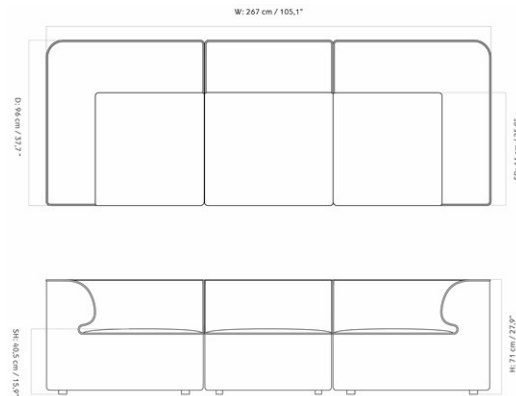

EAVE MODULAR SOFA 96, 3 SEATER, CONFIGURATION 2

Designed by *Norm Architects*

MASTER SKU	9987120PIM
PRODUCTION TIME	7 WEEKS
COLLI	1
DIMENSIONS	H: 71 cm W: 267 cm D: 96 cm SH: 40.5 cm SD: 66 cm AH: 70 cm