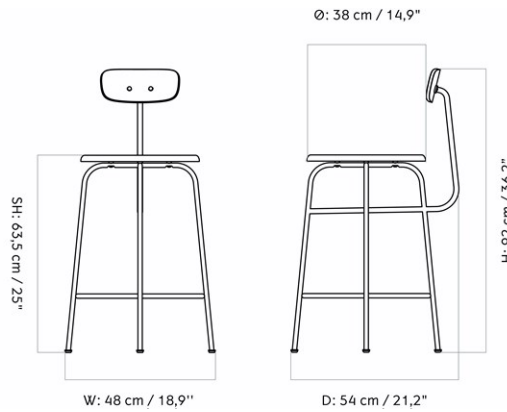

AFTERROOM COUNTER CHAIR, BLACK BASE, UPHOLSTERED SEAT, VENEER BACK

Designed by *Afteroom*

MASTER SKU	8483000PIM	
PRODUCTION TIME	6 WEEKS	
COLLI	1	
DIMENSIONS	H: 91 cm	W: 48 cm
	D: 54 cm	
	SH: 64 cm	SD: 34 cm

CARE INSTRUCTIONS

Discover our product care guide for comprehensive care instructions.

[Download](#)

Find more information in the dedicated product fact sheet for this product.

DESCRIPTION

SPEC OPTIONS

MASTER SKU	VARIANT	PRODUCTION TIME	EXCL. VAT SEK
8483000PIM	Price Category - PC0T - NEW <i>Audo Bouclé, Audo</i>	6 WEEKS	5.756,00
8483000PIM	Price Category - PC1T - NEW <i>Barnum Bouclé, Audo / Champion, JAB / Illusion, Nevotex / Hot Madison, JAB / Maple, Kvadrat / Remix, Kvadrat / Re-wool, Kvadrat</i>	6 WEEKS	6.156,00
8483000PIM	Price Category - PC2T - NEW <i>Canvas 2, Kvadrat / Clay, Sahco, Kvadrat / Fiord, Kvadrat / Hallingdal 65, Kvadrat / Moss, Sahco, Kvadrat / Reflect, Kvadrat / Savanna, Kvadrat / Steelcut Trio 3, Kvadrat</i>	6 WEEKS	6.476,00
8483000PIM	Price Category - PC0L - NEW <i>Sierra, Camo</i>	6 WEEKS	6.636,00
8483000PIM	Price Category - PC3T - NEW <i>Arctic, Jab / Safire, Sahco, Kvadrat / Vidar 4, Kvadrat / Zero, Sahco, Kvadrat</i>	6 WEEKS	6.716,00
8483000PIM	Price Category - PC4T - NEW <i>Cabanon Soft, Designers Guild / Grand Mohair, Danish Art Weaving / Lupo, Dedar</i>	6 WEEKS	7.116,00
8483000PIM	Price Category - PC1L - NEW <i>Dakar, Nevotex / Envy, Sørensen / Ultra, Sørensen</i>	6 WEEKS	7.196,00
8483000PIM	Price Category - PC2L - NEW <i>Dunes, Sørensen / Nuance, Sørensen</i>	6 WEEKS	7.676,00