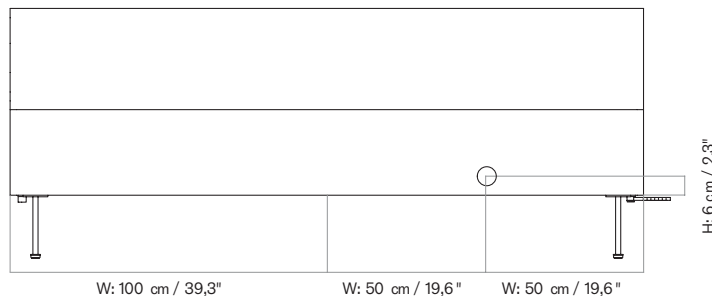

200 Right Position