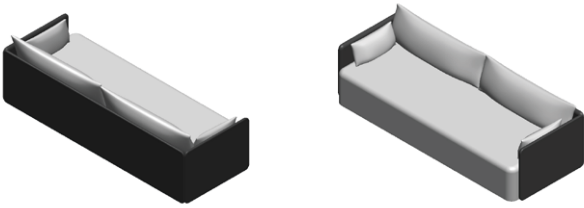

2.396,00

SPLIT UPHOLSTERY
FOR OFFSET SOFA

1 Seater

2 Seater

3 Seater

ADD ON COST

VARIANT	EXCL. VAT SEK
Offset Sofa 1 Seater	1.596,00
Offset Sofa 2 Seater	2.076,00
Offset Sofa 3 Seater	2.716,00

OFFSET SOFA BED, 2 SEATER