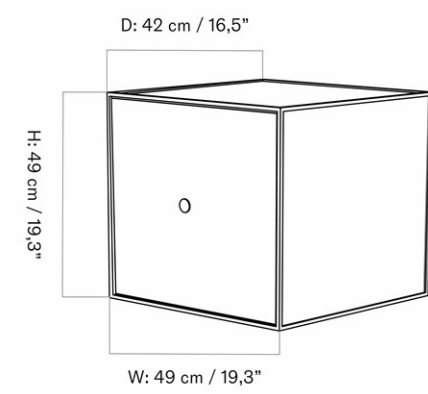

[Download](#)

DESCRIPTION

Find more information in the dedicated product fact sheet for this product.

FRAME 49, W/ONE DOOR & ONE SHELF
Designed by *Mogens Lassen*

MASTER SKU	BL39011PIM
PRODUCTION TIME	2 WEEKS
COLLI	1
DIMENSIONS	H: 49 cm W: 49 cm D: 42 cm