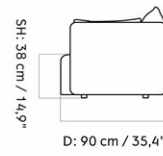

OFFSET SOFA, 3 SEATER W/LOOSE COVER

Designed by *Norm Architects*

MASTER SKU	9854000PIM
PRODUCTION TIME	6 WEEKS
COLLI	1
DIMENSIONS	H: 75 cm W: 228 cm
	D: 90 cm
	SH: 37 cm SD: 62 cm
	AH: 58.5 cm

CARE INSTRUCTIONS

Discover our product care guide for comprehensive care instructions.

[Download](#)

DESCRIPTION

Find more information in the dedicated product fact sheet for this product.