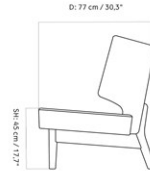

RADIOHUS SOFA, 2 SEATER, WALNUT BASE, W/DAKAR 0250 BUTTONS

Designed by *Vilhelm Lauritzen*

MASTER SKU	1222200PIM	CARE INSTRUCTIONS	Discover our product care guide for comprehensive care instructions.
PRODUCTION TIME	5 WEEKS		
COLLI	1		Download
DIMENSIONS	H: 86 cm W: 215 cm	DESCRIPTION	Find more information in the dedicated product fact sheet for this product.
	D: 77 cm SH: 45 cm SD: 58 cm		

SPEC OPTIONS

MASTER SKU	VARIANT	PRODUCTION TIME	EXCL. VAT SEK
1222200PIM	Price Category - PC0T <i>Audo Bouclé, Audo</i>	5 WEEKS	59.436,00
1222200PIM	Price Category - PC1T <i>Barnum Bouclé, Audo / Champion, JAB / Illusion, Nevotex / Hot Madison, JAB / Remix, Kvadrat / Re-wool, Kvadrat</i>	5 WEEKS	62.076,00
1222200PIM	Price Category - PC2T <i>Canvas 2, Kvadrat / Clay, Sahco, Kvadrat / Fiord, Kvadrat / Hallingdal 65, Kvadrat / Moss, Sahco, Kvadrat / Reflect, Kvadrat / Savanna, Kvadrat / Steelcut Trio 3, Kvadrat</i>	5 WEEKS	64.796,00
1222200PIM	Price Category - PC3T <i>Arctic, Jab / Safire, Sahco, Kvadrat / Vidar 4, Kvadrat / Zero, Sahco, Kvadrat</i>	5 WEEKS	67.516,00
1222200PIM	Price Category - PC4T <i>Grand Mohair, Danish Art Weaving / Lupo, Dedar</i>	5 WEEKS	70.236,00