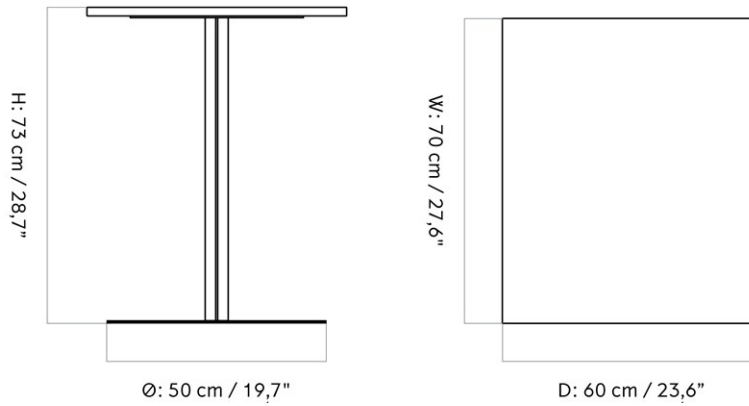

FURNITURE

Tables

DINING TABLES

HARBOUR COLUMN DINING TABLE, ROUND BASE, 60X70 CM

Designed by *Norm Architects*

MASTER SKU	9320002PIM	CARE INSTRUCTIONS	Discover our product care guide for comprehensive care instructions.
PRODUCTION TIME	2 WEEKS		Download
COLLI	1	DESCRIPTION	Find more information in the dedicated product fact sheet for this product.
DIMENSIONS	H: 73 cm D: 70 cm	W: 60 cm	