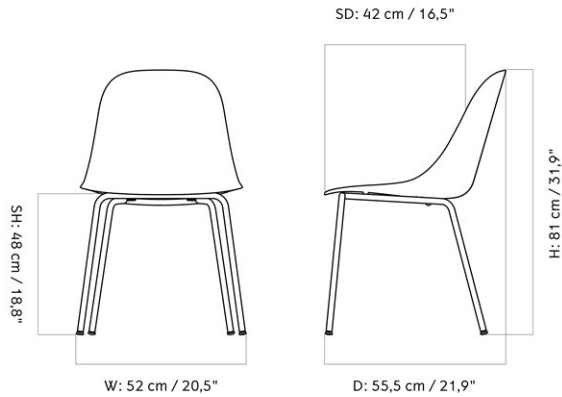

HARBOUR SIDE DINING CHAIR, STEEL BASE, UPHOLSTERED SHELL

Designed by *Norm Architects*

MASTER SKU	9394000PIM
PRODUCTION TIME	5 WEEKS
COLLI	1
DIMENSIONS	H: 81 cm W: 52 cm D: 55.5 cm SH: 48 cm SD: 42 cm

CARE INSTRUCTIONS

Discover our product care guide for comprehensive care instructions.

[Download](#)

Find more information in the dedicated product fact sheet for this product.

DESCRIPTION

SPEC OPTIONS

MASTER SKU	VARIANT	PRODUCTION TIME	EXCL. VAT SEK
9394000PIM	Price Category - PC0T <i>Audo Bouclé, Audo</i>	5 WEEKS	4.876,00
9394000PIM	Price Category - PC1T <i>Barnum Bouclé, Audo / Champion, JAB / Illusion, Nevotex / Hot Madison, JAB / Maple, Kvadrat / Remix, Kvadrat / Re-wool, Kvadrat</i>	5 WEEKS	5.516,00
9394000PIM	Price Category - PC2T <i>Canvas 2, Kvadrat / Clay, Sahco, Kvadrat / Fiord, Kvadrat / Hallingdal 65, Kvadrat / Moss, Sahco, Kvadrat / Reflect, Kvadrat / Savanna, Kvadrat / Steelcut Trio 3, Kvadrat</i>	5 WEEKS	7.116,00
9394000PIM	Price Category - PC0L- NEW <i>Sierra, Camo</i>	5 WEEKS	7.356,00
9394000PIM	Price Category - PC1L <i>Dakar, Nevotex / Ultra, Sørensen</i>	5 WEEKS	8.316,00
9394000PIM	Price Category - PC3T <i>Arctic, Jab / Safire, Sahco, Kvadrat / Vidar 4, Kvadrat / Zero, Sahco, Kvadrat</i>	5 WEEKS	8.716,00
9394000PIM	Price Category - PC4T <i>Grand Mohair, Danish Art Weaving / Lupo, Dedar</i>	5 WEEKS	8.796,00
9394000PIM	Price Category - PC2L <i>Dunes, Sørensen / Nuance, Sørensen</i>	5 WEEKS	9.676,00