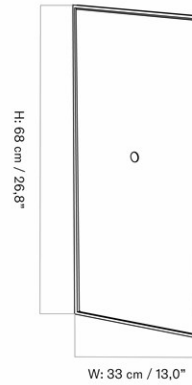

DOOR FOR FRAME 70
Designed by *Mogens Lassen*

MASTER SKU BL39026PIM
PRODUCTION TIME 2-7 WEEKS
COLLI 1
DIMENSIONS H: 68 cm W: 33 cm
D: 1 cm

CARE INSTRUCTIONS

Discover our product care guide for comprehensive care instructions.

DESCRIPTION

[Download](#)
Find more information in the dedicated product fact sheet for this product.