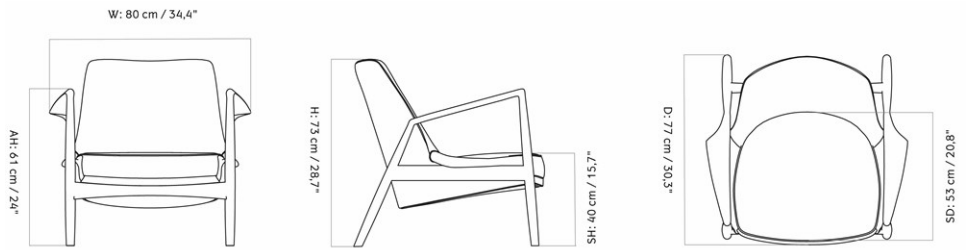

THE SEAL LOUNGE CHAIR, WALNUT BASE, LOW BACK
Designed by *Ib Kofod-Larsen Design*

MASTER SKU	1226000PIM	CARE INSTRUCTIONS	Discover our product care guide for comprehensive care instructions.
PRODUCTION TIME	6 WEEKS		Download
COLLI	1		
DIMENSIONS	H: 73 cm W: 80 cm D: 77 cm SH: 40 cm SD: 53 cm AH: 61 cm	DESCRIPTION	Find more information in the dedicated product fact sheet for this product.

SPEC OPTIONS

MASTER SKU	VARIANT	PRODUCTION TIME	EXCL. VAT SEK
1226000PIM	Price Category - PC0T <i>Audo Bouclé, Audø</i>	6 WEEKS	47.996,00
1226000PIM	Price Category - PC1T <i>Barnum Bouclé, Audø / Champion, JAB / Illusion, Nevotex / Hot Madison, JAB / Remix, Kvadrat / Re-wool, Kvadrat</i>	6 WEEKS	49.836,00
1226000PIM	Price Category - PC2T <i>Canvas 2, Kvadrat / Clay, Sahco, Kvadrat / Fiord, Kvadrat / Hallingdal 65, Kvadrat / Moss, Sahco, Kvadrat / Reflect, Kvadrat / Savanna, Kvadrat / Steelcut Trio 3, Kvadrat</i>	6 WEEKS	51.916,00
1226000PIM	Price Category - PC3T <i>Arctic, Jab / Safire, Sahco, Kvadrat / Vidar 4, Kvadrat / Zero, Sahco, Kvadrat</i>	6 WEEKS	53.996,00
1226000PIM	Price Category - PC1L <i>Dakar, Nevotex / Envy, Sørensen / Ultra, Sørensen</i>	6 WEEKS	56.716,00
1226000PIM	Price Category - PC4T <i>Grand Mohair, Danish Art Weaving / Lupo, Dedar</i>	6 WEEKS	56.716,00
1226000PIM	Price Category - PC2L <i>Dunes, Sørensen / Nuance, Sørensen</i>	6 WEEKS	58.796,00
1226000PIM	Price Category - PC3L	6 WEEKS	60.796,00
1226000PIM	Price Category - PC4L	6 WEEKS	63.436,00