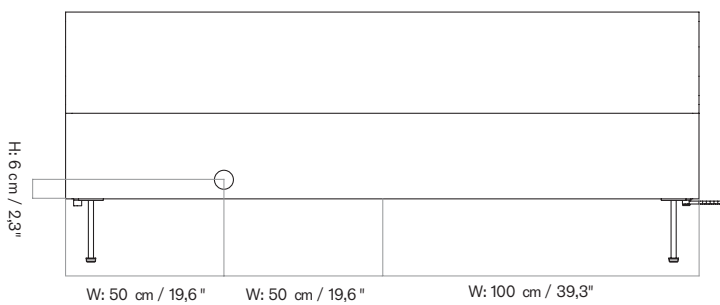

200 Left Position