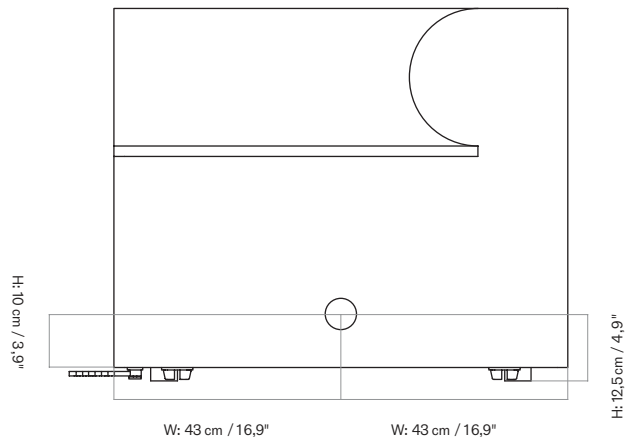

Chaise Lounge Right - Option 2