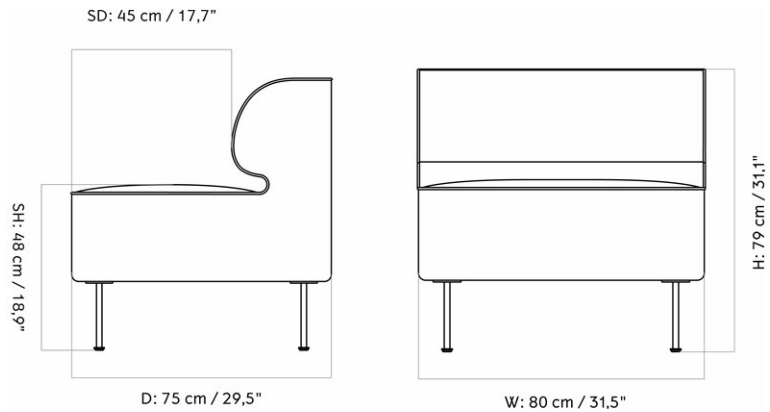

EAVE DINING SOFA 80

Designed by *Norm Architects*

MASTER SKU	9974000PIM
PRODUCTION TIME	7 WEEKS
COLLI	1
DIMENSIONS	H: 79 cm W: 80 cm D: 75 cm SH: 48 cm SD: 45 cm

CARE INSTRUCTIONS

Discover our product care guide for comprehensive care instructions.

[Download](#)

DESCRIPTION

Find more information in the dedicated product fact sheet for this product.

SPEC OPTIONS

MASTER SKU	VARIANT	PRODUCTION TIME	EXCL. VAT SEK
9974000PIM	Price Category - PC0T <i>Audo Bouclé, Audø</i>	7 WEEKS	16.316,00
9974000PIM	Price Category - PC1T <i>Barnum Bouclé, Audø / Champion, JAB / Illusion, Nevotex / Hot Madison, JAB / Maple, Kvadrat / Remix, Kvadrat / Re-wool, Kvadrat</i>	7 WEEKS	18.716,00
9974000PIM	Price Category - PC2T <i>Canvas 2, Kvadrat / Clay, Sahco, Kvadrat / Fiord, Kvadrat / Hallingdal 65, Kvadrat / Moss, Sahco, Kvadrat / Reflect, Kvadrat / Savanna, Kvadrat / Steelcut Trio 3, Kvadrat</i>	7 WEEKS	24.876,00
9974000PIM	Price Category - PC3T <i>Arctic, Jab / Safire, Sahco, Kvadrat / Vidar 4, Kvadrat / Zero, Sahco, Kvadrat</i>	7 WEEKS	27.676,00
9974000PIM	Price Category - PC4T <i>Lupo, Dedar</i>	7 WEEKS	29.516,00