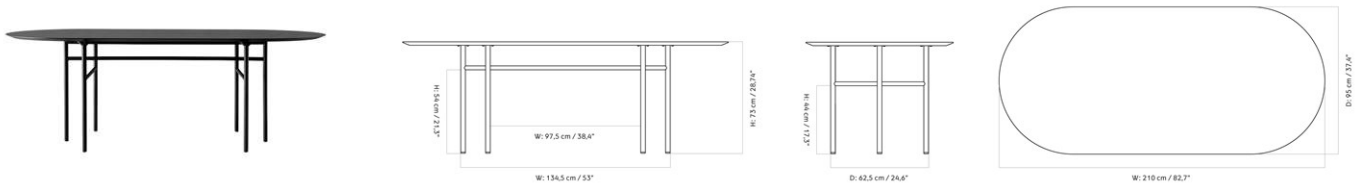

SNAREGADE DINING TABLE, OVAL
Designed by *Norm Architects*

MASTER SKU
COLLI
DIMENSIONS

1150002PIM
1
H: 73 cm   W: 210 cm
D: 95 cm

CARE INSTRUCTIONS

Discover our product care guide for comprehensive care instructions.

[Download](#)

Find more information in the dedicated product fact sheet for this product.

DESCRIPTION

STOCK OPTION

SKU	VARIANT	EXCL. VAT SEK
1151539	Black Steel Base - Black Painted Oak Veneer Top	16.152,00
1151849	Black Steel Base - Dark Stained Oak	17.512,00