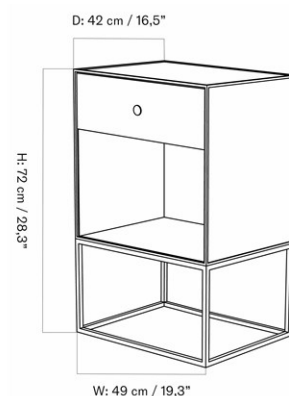

FRAME 49 SIDEBORD W/ONE DRAWER

Designed by *Mogens Lassen*

MASTER SKU	BL39014PIM
PRODUCTION TIME	2 WEEKS
COLLI	1
DIMENSIONS	H: 49 cm W: 49 cm D: 42 cm

CARE INSTRUCTIONS

Discover our product care guide for comprehensive care instructions.

DESCRIPTION

[Download](#)
Find more information in the dedicated product fact sheet for this product.