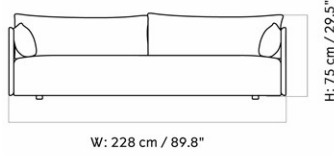

OFFSET LOOSE COVER FOR 3- SEATER

Designed by *Norm Architects*

MASTER SKU	9852012PIM
PRODUCTION TIME	6 WEEKS
COLLI	1
DIMENSIONS	H: 59 cm W: 228 cm D: 90 cm SH: 38 cm

CARE INSTRUCTIONS

Discover our product care guide for comprehensive care instructions.

[Download](#)

DESCRIPTION

Find more information in the dedicated product fact sheet for this product.