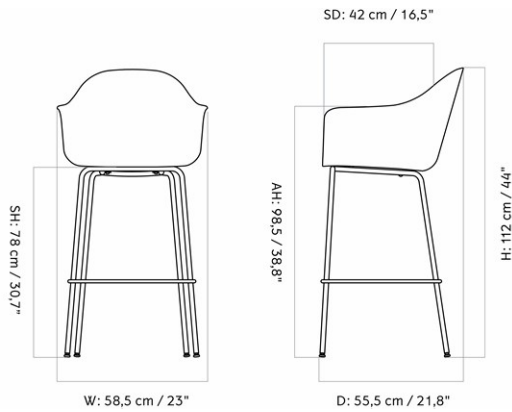

HARBOUR BAR CHAIR, UPHOLSTERED SHELL

Designed by *Norm Architects*

MASTER SKU	9345000PIM
PRODUCTION TIME	5 WEEKS
COLLI	1
DIMENSIONS	H: 112 cm W: 58.5 cm D: 55.5 cm SH: 78 cm SD: 42 cm AH: 98.5 cm

CARE INSTRUCTIONS

Discover our product care guide for comprehensive care instructions.

[Download](#)

Find more information in the dedicated product fact sheet for this product.

DESCRIPTION

SPEC OPTIONS

MASTER SKU	VARIANT	PRODUCTION TIME	EXCL. VAT SEK
9345000PIM	Price Category - PC0T <i>Audo Bouclé, Audo</i>	5 WEEKS	6.476,00
9345000PIM	Price Category - PC1T <i>Barnum Bouclé, Audo / Champion, JAB / Illusion, Nevotex / Hot Madison, JAB / Maple, Kvadrat / Remix, Kvadrat / Re-wool, Kvadrat</i>	5 WEEKS	7.676,00
9345000PIM	Price Category - PC0L - NEW <i>Sierra, Camo</i>	5 WEEKS	9.756,00
9345000PIM	Price Category - PC2T <i>Canvas 2, Kvadrat / Clay, Sahco, Kvadrat / Fiord, Kvadrat / Hallingdal 65, Kvadrat / Moss, Sahco, Kvadrat / Reflect, Kvadrat / Savanna, Kvadrat / Steelcut Trio 3, Kvadrat</i>	5 WEEKS	9.916,00
9345000PIM	Price Category - PC1L <i>Dakar, Nevotex / Ultra, Sørensen</i>	5 WEEKS	11.516,00
9345000PIM	Price Category - PC3T <i>Arctic, Jab / Safire, Sahco, Kvadrat / Vidar 4, Kvadrat / Zero, Sahco, Kvadrat</i>	5 WEEKS	11.996,00
9345000PIM	Price Category - PC4T <i>Grand Mohair, Danish Art Weaving / Lupo, Dedar</i>	5 WEEKS	12.716,00
9345000PIM	Price Category - PC2L <i>Dunes, Sørensen / Nuance, Sørensen</i>	5 WEEKS	13.356,00