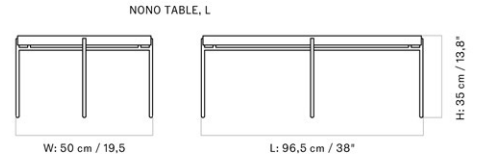

NONO TABLE

Designed by *Note Design Studio*

MASTER SKU
COLLI

8561400PIM
1

CARE INSTRUCTIONS

Discover our product care guide for comprehensive care instructions.

[Download](#)

DESCRIPTION

Find more information in the dedicated product fact sheet for this product.

STOCK OPTION

SKU	VARIANT	EXCL. VAT SEK
8560049	Small - Beige Glass	4.876,00
8561939	Large - Brown Glass	7.676,00
8561499	Large - Dark Green Glass	7.676,00