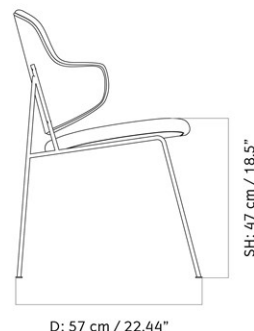

THE PENGUIN DINING CHAIR, UPHOLSTERED SEAT AND BACK
 Designed by *Ib Kofod-Larsen Design*

MASTER SKU	1229000PIM
PRODUCTION TIME	6 WEEKS
COLLI	1
DIMENSIONS	H: 84 cm W: 57 cm D: 57 cm SH: 47 cm SD: 44.5 cm AH: 67 cm