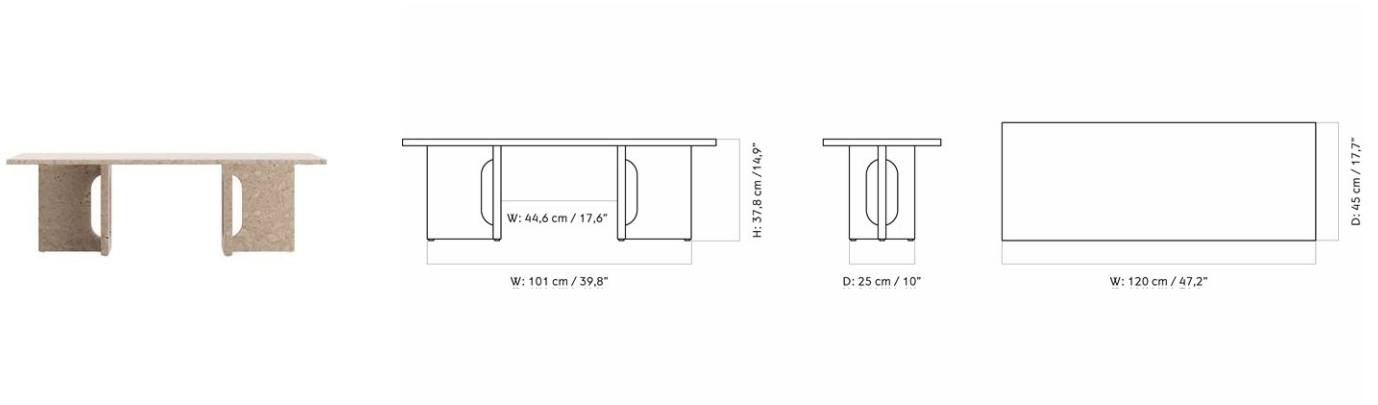

ANDROGYNE LOUNGE TABLE, MARBLE BASE, MARBLE TOP
 Designed by *Danielle Siggerud*

MASTER SKU 1184802PIM
 COLLI 1
 DIMENSIONS H: 37.8 cm W: 120 cm
 D: 45 cm

CARE INSTRUCTIONS

Discover our product care guide for comprehensive care instructions.