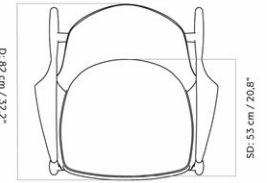

MASTER SKU	1223000PIM	CARE INSTRUCTIONS	Discover our product care guide for comprehensive care instructions.
PRODUCTION TIME	6 WEEKS		
COLLI	1		Download
DIMENSIONS	H: 92 cm W: 80 cm D: 82 cm SH: 40 cm SD: 53 cm AH: 61 cm	DESCRIPTION	Find more information in the dedicated product fact sheet for this product.