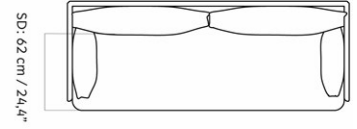

OFFSET LOOSE COVER FOR 3- SEATER

Designed by *Norm Architects*

MASTER SKU	9852012PIM
PRODUCTION TIME	6 WEEKS
COLLI	1
DIMENSIONS	H: 59 cm W: 228 cm D: 90 cm SH: 38 cm

CARE INSTRUCTIONS

Discover our product care guide for comprehensive care instructions.

[Download](#)

DESCRIPTION

Find more information in the dedicated product fact sheet for this product.