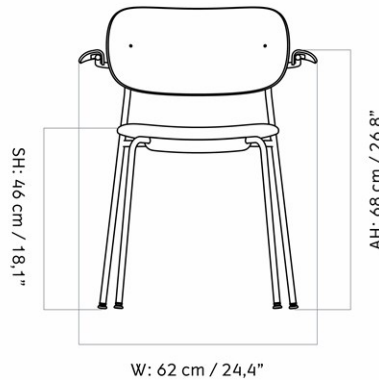

CO DINING CHAIR W/ARMREST, OAK SEAT / BACK
Designed by *Norm Architects*

MASTER SKU	1165100PIM	
PRODUCTION TIME	2-3 WEEKS	
COLLI	1	
DIMENSIONS	H: 80 cm	W: 62 cm
	D: 50.5 cm	
	SH: 48 cm	SD: 39.5 cm
	AH: 68 cm	

CARE INSTRUCTIONS

Discover our product care guide for comprehensive care instructions.

[Download](#)

Find more information in the dedicated product fact sheet for this product.

DESCRIPTION

QUICK SHIP

SKU	VARIANT	PRODUCTION TIME	EXCL. VAT SEK
1166539	Black oak	2 WEEKS	3.756,00
1165849	Dark stained oak	2 WEEKS	3.756,00
1165039	Natural oak	2 WEEKS	3.756,00
1176539	Black oak	3 WEEKS	4.316,00
1176849	Dark stained oak	3 WEEKS	4.316,00
1176019	Natural oak	3 WEEKS	4.316,00