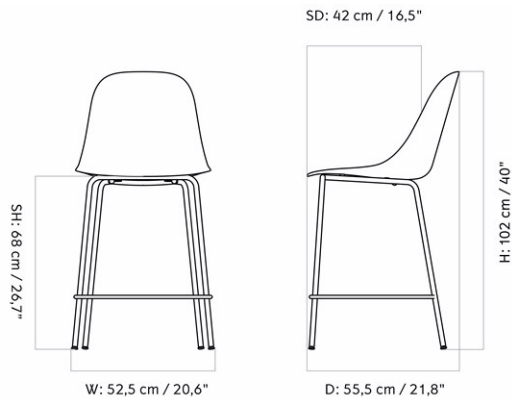

HARBOUR SIDE COUNTER CHAIR, UPHOLSTERED SHELL

Designed by *Norm Architects*

MASTER SKU	9290000PIM
PRODUCTION TIME	5 WEEKS
COLLI	1
DIMENSIONS	H: 102 cm W: 52.5 cm D: 55.5 cm SH: 68 cm SD: 42 cm

CARE INSTRUCTIONS

Discover our product care guide for comprehensive care instructions.

[Download](#)

Find more information in the dedicated product fact sheet for this product.

DESCRIPTION

SPEC OPTIONS

MASTER SKU	VARIANT	PRODUCTION TIME	EXCL. VAT SEK
9290000PIM	Price Category - PC0T <i>Audo Bouclé, Audo</i>	5 WEEKS	5.836,00
9290000PIM	Price Category - PC1T <i>Barnum Bouclé, Audo / Champion, JAB / Illusion, Nevotex / Hot Madison, JAB / Maple, Kvadrat / Remix, Kvadrat / Re-wool, Kvadrat</i>	5 WEEKS	6.716,00
9290000PIM	Price Category - PC2T <i>Canvas 2, Kvadrat / Clay, Sahco, Kvadrat / Fiord, Kvadrat / Hallingdal 65, Kvadrat / Moss, Sahco, Kvadrat / Reflect, Kvadrat / Savanna, Kvadrat / Steelcut Trio 3, Kvadrat</i>	5 WEEKS	8.556,00
9290000PIM	Price Category - PC0L- NEW <i>Sierra, Camo</i>	5 WEEKS	10.396,00
9290000PIM	Price Category - PC3T <i>Arctic, Jab / Safire, Sahco, Kvadrat / Vidar 4, Kvadrat / Zero, Sahco, Kvadrat</i>	5 WEEKS	10.636,00
9290000PIM	Price Category - PC1L <i>Dakar, Nevotex / Ultra, Sørensen</i>	5 WEEKS	10.876,00
9290000PIM	Price Category - PC4T <i>Grand Mohair, Danish Art Weaving / Lupo, Dedar</i>	5 WEEKS	11.116,00
9290000PIM	Price Category - PC2L <i>Dunes, Sørensen / Nuance, Sørensen</i>	5 WEEKS	11.596,00