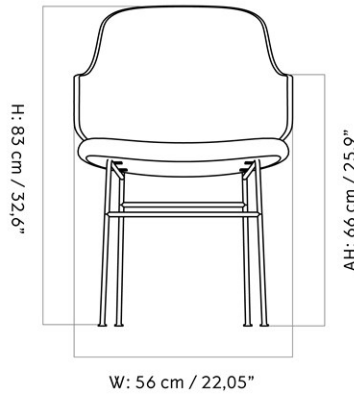

THE PENGUIN DINING CHAIR, BLACK BASE, NATURAL OAK BACK, UPHOLSTERED SEAT
Designed by *Ib Kofod-Larsen Design*

MASTER SKU	1200000PIM	
PRODUCTION TIME	6 WEEKS	
COLLI	1	
DIMENSIONS	H: 82 cm	W: 56 cm
	D: 56 cm	
	SH: 47 cm	SD: 44.5 cm
	AH: 64.4 cm	

CARE INSTRUCTIONS

Discover our product care guide for comprehensive care instructions.

[Download](#)

Find more information in the dedicated product fact sheet for this product.

DESCRIPTION

SPEC OPTIONS

MASTER SKU	VARIANT	PRODUCTION TIME	EXCL. VAT SEK
1200000PIM	Price Category - PC0T <i>Audo Bouclé, Audø</i>	6 WEEKS	6.716,00
1200000PIM	Price Category - PC1T <i>Barnum Bouclé, Audø / Champion, JAB / Illusion, Nevotex / Hot Madison, JAB / Remix, Kvadrat / Re-wool, Kvadrat</i>	6 WEEKS	7.356,00
1200000PIM	Price Category - PC2T <i>Canvas 2, Kvadrat / Clay, Sahco, Kvadrat / Fiord, Kvadrat / Hallingdal 65, Kvadrat / Moss, Sahco, Kvadrat / Reflect, Kvadrat / Savanna, Kvadrat / Steelcut Trio 3, Kvadrat</i>	6 WEEKS	7.596,00
1200000PIM	Price Category - PC3T <i>Arctic, Jab / Safire, Sahco, Kvadrat / Vidar 4, Kvadrat / Zero, Sahco, Kvadrat</i>	6 WEEKS	7.676,00
1200000PIM	Price Category - PC4T <i>Grand Mohair, Danish Art Weaving / Lupo, Dedar</i>	6 WEEKS	8.076,00
1200000PIM	Price Category - PC1L <i>Dakar, Nevotex / Envy, Sørensen / Ultra, Sørensen</i>	6 WEEKS	8.796,00
1200000PIM	Price Category - PC2L <i>Dunes, Sørensen / Nuance, Sørensen</i>	6 WEEKS	10.636,00
1200000PIM	Price Category - PC3L	6 WEEKS	12.636,00
1200000PIM	Price Category - PC4L	6 WEEKS	14.476,00