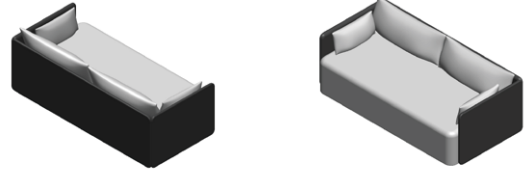

SPLIT UPHOLSTERY
FOR OFFSET SOFA

2 Seater

ADD ON COST

VARIANT	EXCL. VAT SEK
Offset Sofa 1 Seater	1.596,00
Offset Sofa 2 Seater	2.076,00
Offset Sofa 3 Seater	2.716,00