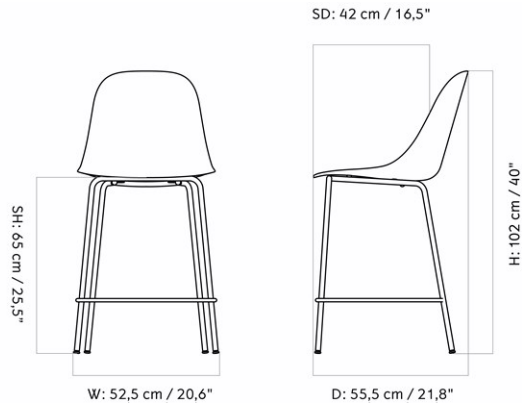

HARBOUR SIDE COUNTER CHAIR, PLASTIC SHELL

Designed by *Norm Architects*

MASTER SKU	9290100PIM
PRODUCTION TIME	2-6 WEEKS
COLLI	1
DIMENSIONS	H: 102 cm W: 52.5 cm
	D: 55.5 cm
	SH: 65 cm SD: 42 cm

CARE INSTRUCTIONS