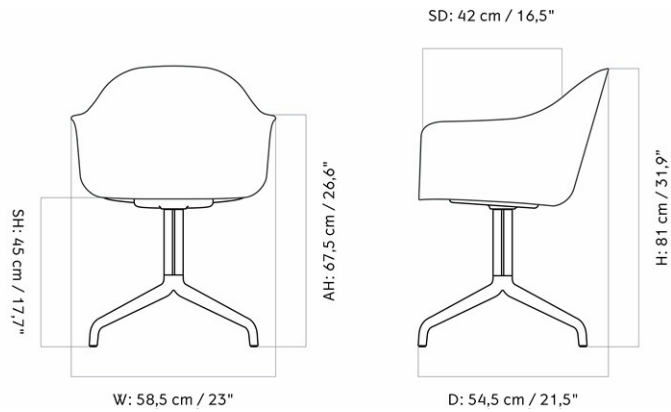

HARBOUR DINING CHAIR, STAR BASE W/RETURN, PLASTIC SHELL
Designed by *Norm Architects*

MASTER SKU	9380000PIM
PRODUCTION TIME	2 WEEKS
COLLI	1
DIMENSIONS	H: 81 cm W: 58.5 cm
	D: 54.5 cm
	SH: 45 cm SD: 42 cm
	AH: 67.5 cm

CARE INSTRUCTIONS

Discover our product care guide for comprehensive care instructions.

[Download](#)

Find more information in the dedicated product fact sheet for this product.

DESCRIPTION

SPEC OPTIONS

MASTER SKU	VARIANT	PRODUCTION TIME	EXCL. VAT SEK
9380000PIM	Dependent On Selected Variant - Dependent On Selected Variant	2 WEEKS	7.356,00

QUICK SHIP

SKU	VARIANT	PRODUCTION TIME	EXCL. VAT SEK
9380000-0000ZZZZ	Black - Black, 9011	2 WEEKS	7.356,00
9380000-0001ZZZZ	Black - Burned red, 8015	2 WEEKS	7.356,00
9380000-0002ZZZZ	Black - Khaki, 1011	2 WEEKS	7.356,00
9380000-0003ZZZZ	Black - Light Grey, 9002	2 WEEKS	7.356,00
9380000-0004ZZZZ	Black - Olive, 7002	2 WEEKS	7.356,00
9380000-0005ZZZZ	Black - White, 9016	2 WEEKS	7.356,00
9380000-0200ZZZZ	Polished aluminium - Black, 9011	2 WEEKS	7.356,00
9380000-0201ZZZZ	Polished aluminium - Burned red, 8015	2 WEEKS	7.356,00
9380000-0202ZZZZ	Polished aluminium - Khaki, 1011	2 WEEKS	7.356,00
9380000-0203ZZZZ	Polished aluminium - Light Grey, 9002	2 WEEKS	7.356,00