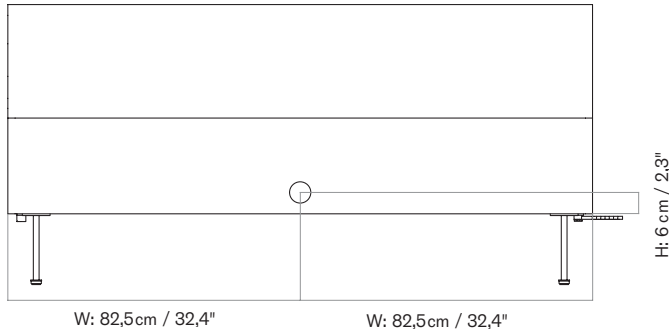

POWER OUTLET
FOR EAVE DINING SOFA

165