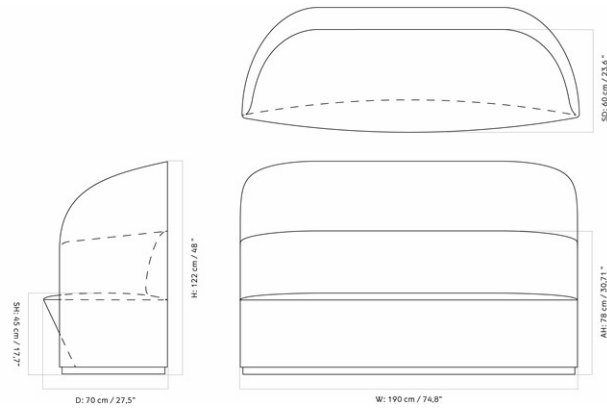

TEAROOM SOFA, HIGH BACK

Designed by *Nick Ross*

MASTER SKU	9607000PIM
PRODUCTION TIME	6 WEEKS
COLLI	1
DIMENSIONS	H: 122 cm W: 190 cm D: 70 cm SH: 45 cm SD: 60 cm AH: 78 cm

CARE INSTRUCTIONS

Discover our product care guide for comprehensive care instructions.

[Download](#)

Find more information in the dedicated product fact sheet for this product.

DESCRIPTION

SPEC OPTIONS

MASTER SKU	VARIANT	PRODUCTION TIME	EXCL. VAT SEK
9607000PIM	Price Category - PC0T <i>Audo Bouclé, Audø</i>	6 WEEKS	38.556,00
9607000PIM	Price Category - PC1T <i>Barnum Bouclé, Audø / Champion, JAB / Illusion, Nevotex / Hot Madison, JAB / Maple, Kvadrat / Remix, Kvadrat / Re-wool, Kvadrat</i>	6 WEEKS	44.236,00
9607000PIM	Price Category - PC2T <i>Canvas 2, Kvadrat / Clay, Sahco, Kvadrat / Fiord, Kvadrat / Hallingdal 65, Kvadrat / Moss, Sahco, Kvadrat / Reflect, Kvadrat / Savanna, Kvadrat / Steelcut Trio 3, Kvadrat</i>	6 WEEKS	49.996,00
9607000PIM	Price Category - PC3T <i>Arctic, Jab / Safire, Sahco, Kvadrat / Vidar 4, Kvadrat / Zero, Sahco, Kvadrat</i>	6 WEEKS	55.756,00
9607000PIM	Price Category - PC4T <i>Grand Mohair, Danish Art Weaving / Lupo, Dedar</i>	6 WEEKS	59.916,00