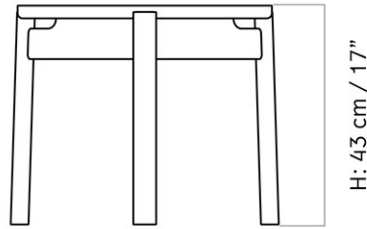

PASSAGE LOUNGE TABLE, Ø50 CM / 20"

Designed by *Kroeyer-Saetter-Lassen*

MASTER SKU
COLLI
DIMENSIONS

9170000PIM
1
H: 43 cm   W: 60 cm
D: 60 cm
Ø: 50, cm

CARE INSTRUCTIONS

Discover our product care guide for comprehensive care instructions.

[Download](#)

Find more information in the dedicated product fact sheet for this product.

DESCRIPTION

STOCK OPTION

SKU	VARIANT	EXCL. VAT SEK
9150959	Dark Lacquered Oak	4.876,00
9150039	Natural Oak	4.876,00
9150879	Walnut - NEW	6.156,00