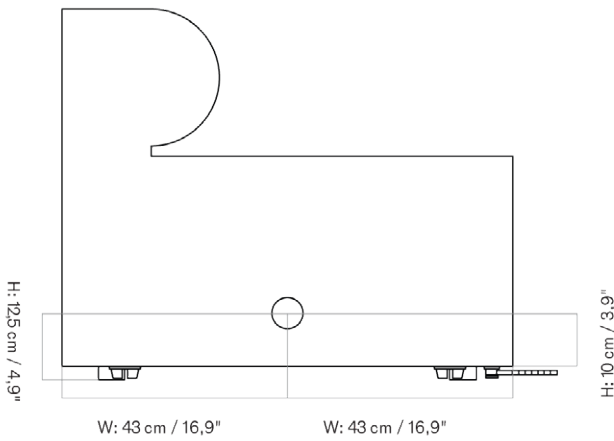

Eave 75 Pouf

Eave 85 Pouf

Eave 86 Open Section

POWER OUTLET FOR
EAVE MODULAR SOFA

Eave 86 Corner Left

Eave 86 Open End Left

Eave 86 Open End Left — Option 2

POWER OUTLET FOR
EAVE MODULAR SOFA