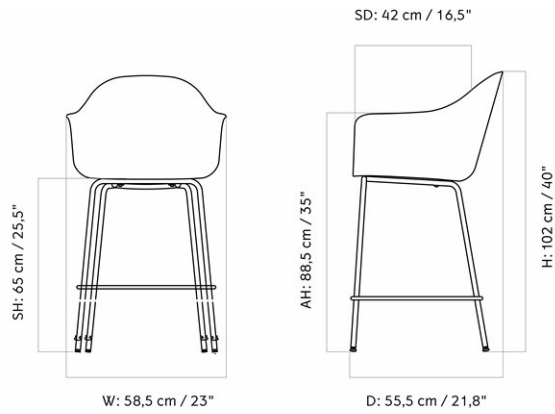

Seating

BAR & COUNTER CHAIRS

HARBOUR BAR CHAIR, PLASTIC SHELL
 Designed by *Norm Architects*

MASTER SKU	9345100PIM	
PRODUCTION TIME	2 WEEKS	
COLLI	1	
DIMENSIONS	H: 112 cm	W: 58.5 cm
	D: 55.5 cm	
	SH: 75 cm	SD: 42 cm
	AH: 98.5 cm	