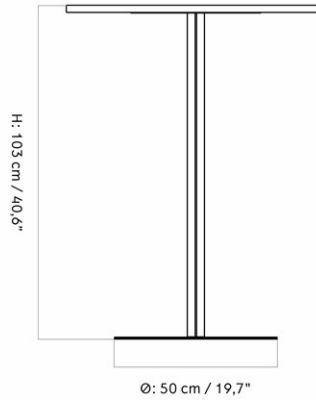

HARBOUR COLUMN BAR TABLE, ROUND BASE, 70X60 CM / 28X24"
Designed by *Norm Architects*

MASTER SKU	9300006PIM
PRODUCTION TIME	2 WEEKS
COLLI	1
DIMENSIONS	H: 103 cm W: 60 cm D: 70 cm

CARE INSTRUCTIONS

Discover our product care guide for comprehensive care instructions.

[Download](#)

DESCRIPTION

Find more information in the dedicated product fact sheet for this product.

HARBOUR COLUMN BAR TABLE, ROUND BASE, Ø80 CM / 31.4"
Designed by *Norm Architects*

MASTER SKU	9300005PIM
PRODUCTION TIME	2 WEEKS
COLLI	1
DIMENSIONS	H: 103 cm W: 80 cm D: 80 cm Ø: 80, cm

CARE INSTRUCTIONS

Discover our product care guide for comprehensive care instructions.

[Download](#)

DESCRIPTION

Find more information in the dedicated product fact sheet for this product.

HARBOUR COLUMN BAR TABLE, ROUND, Ø60 CM / 23.6"