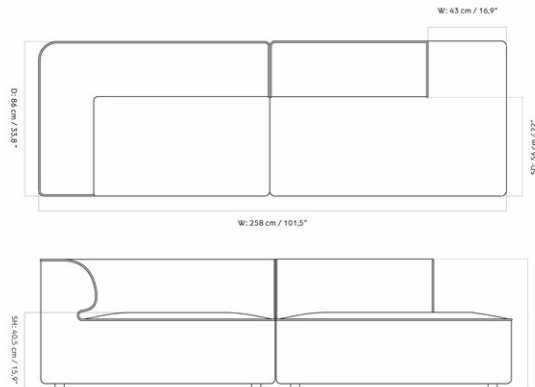

EAVE MODULAR SOFA 86, 2 SEATER, CONFIGURATION 3

Designed by *Norm Architects*

MASTER SKU	9986020PIM
PRODUCTION TIME	7 WEEKS
COLLI	1
DIMENSIONS	H: 71 cm W: 258 cm D: 86 cm SH: 40.5 cm SD: 56 cm AH: 70 cm

CARE INSTRUCTIONS

Discover our product care guide for comprehensive care instructions.

[Download](#)

Find more information in the dedicated product fact sheet for this product.

DESCRIPTION

SPEC OPTIONS

MASTER SKU	VARIANT	PRODUCTION TIME	EXCL. VAT SEK
9986020PIM	Price Category - PC0T <i>Audo Bouclé, Audø</i>	7 WEEKS	34.796,00
9986020PIM	Price Category - PC1T <i>Barnum Bouclé, Audø / Champion, JAB / Illusion, Nevotex / Hot Madison, JAB / Maple, Kvadrat / Remix, Kvadrat / Re-wool, Kvadrat</i>	7 WEEKS	39.276,00
9986020PIM	Price Category - PC2T <i>Canvas 2, Kvadrat / Clay, Sahco, Kvadrat / Fiord, Kvadrat / Hallingdal 65, Kvadrat / Moss, Sahco, Kvadrat / Reflect, Kvadrat / Savanna, Kvadrat / Steelcut Trio 3, Kvadrat</i>	7 WEEKS	44.476,00
9986020PIM	Price Category - PC3T <i>Arctic, Jab / Safire, Sahco, Kvadrat / Vidar 4, Kvadrat / Zero, Sahco, Kvadrat</i>	7 WEEKS	49.596,00
9986020PIM	Price Category - PC4T <i>Lupo, Dedar</i>	7 WEEKS	54.716,00