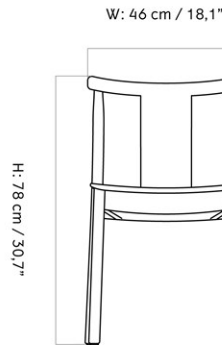

MERKUR DINING CHAIR, BLACK OAK BASE AND BACK, UPHOLSTERED SEAT

Designed by *Skogstad & Wærnes*

MASTER SKU	1302000PIM
PRODUCTION TIME	7 WEEKS
COLLI	1
DIMENSIONS	H: 78 cm W: 46 cm
	D: 52 cm
	SH: 46 cm SD: 42 cm

CARE INSTRUCTIONS

Discover our product care guide for comprehensive care instructions.

[Download](#)

DESCRIPTION

Find more information in the dedicated product fact sheet for this product.

SPEC OPTIONS

MASTER SKU	VARIANT	PRODUCTION TIME	EXCL. VAT SEK
1302000PIM	Price Category - PC0T <i>Audo Bouclé, Audo</i>	7 WEEKS	6.716,00
1302000PIM	Price Category - PC1T <i>Barnum Bouclé, Audo / Champion, JAB / Illusion, Nevotex / Hot Madison, JAB / Maple, Kvadrat / Remix, Kvadrat / Re-wool, Kvadrat</i>	7 WEEKS	7.356,00
1302000PIM	Price Category - PC2T <i>Canvas 2, Kvadrat / Clay, Sahco, Kvadrat / Fiord, Kvadrat / Hallingdal 65, Kvadrat / Moss, Sahco, Kvadrat / Reflect, Kvadrat / Savanna, Kvadrat / Steelcut Trio 3, Kvadrat</i>	7 WEEKS	7.916,00
1302000PIM	Price Category - PCCOM	7 WEEKS	7.916,00
1302000PIM	Price Category - PC0L - NEW <i>Sierra, Camo</i>	7 WEEKS	8.076,00
1302000PIM	Price Category - PC1L <i>Dakar, Nevotex / Envy, Sørensen / Ultra, Sørensen</i>	7 WEEKS	8.556,00
1302000PIM	Price Category - PC3T <i>Arctic, Jab / Safire, Sahco, Kvadrat / Vidar 4, Kvadrat / Zero, Sahco, Kvadrat</i>	7 WEEKS	8.556,00
1302000PIM	Price Category - PC2L <i>Dunes, Sørensen / Nuance, Sørensen</i>	7 WEEKS	8.796,00