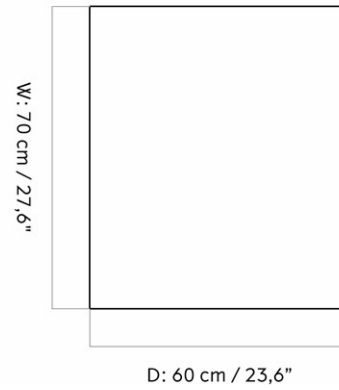

HARBOUR COLUMN DINING TABLE, STAR BASE, 60X70 CM

Designed by *Norm Architects*

MASTER SKU
COLLI
DIMENSIONS

9320007PIM
1
H: 73 cm W: 60 cm
D: 70 cm

CARE INSTRUCTIONS

Discover our product care guide for comprehensive care instructions.