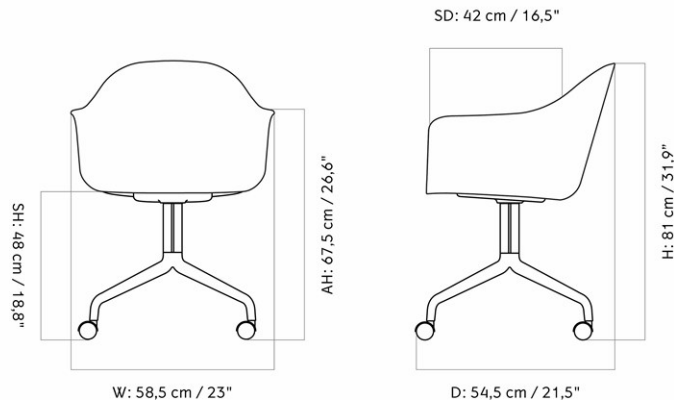

HARBOUR DINING CHAIR, STAR BASE W/CASTERS, UPHOLSTERED SHELL

Designed by *Norm Architects*

MASTER SKU	9391000PIM
PRODUCTION TIME	5 WEEKS
COLLI	1
DIMENSIONS	H: 81 cm W: 58.5 cm D: 54.5 cm SH: 48 cm SD: 42 cm AH: 67.5 cm

CARE INSTRUCTIONS

Discover our product care guide for comprehensive care instructions.

[Download](#)

Find more information in the dedicated product fact sheet for this product.

DESCRIPTION

SPEC OPTIONS

MASTER SKU	VARIANT	PRODUCTION TIME	EXCL. VAT SEK
9391000PIM	Price Category - PC0T <i>Audo Bouclé, Audø</i>	5 WEEKS	8.316,00
9391000PIM	Price Category - PC1T <i>Barnum Bouclé, Audø / Champion, JAB / Illusion, Nevotex / Hot Madison, JAB / Maple, Kvadrat / Remix, Kvadrat / Re-wool, Kvadrat</i>	5 WEEKS	9.676,00
9391000PIM	Price Category - PC2T <i>Canvas 2, Kvadrat / Clay, Sahco, Kvadrat / Fiord, Kvadrat / Hallingdal 65, Kvadrat / Moss, Sahco, Kvadrat / Reflect, Kvadrat / Savanna, Kvadrat / Steelcut Trio 3, Kvadrat</i>	5 WEEKS	12.476,00
9391000PIM	Price Category - PC0L - NEW <i>Sierra, Camo</i>	5 WEEKS	13.356,00
9391000PIM	Price Category - PC1L <i>Dakar, Nevotex / Ultra, Sørensen</i>	5 WEEKS	14.556,00
9391000PIM	Price Category - PC3T <i>Arctic, Jab / Safire, Sahco, Kvadrat / Vidar 4, Kvadrat / Zero, Sahco, Kvadrat</i>	5 WEEKS	15.036,00
9391000PIM	Price Category - PC4T <i>Grand Mohair, Danish Art Weaving / Lupo, Dedar</i>	5 WEEKS	16.076,00
9391000PIM	Price Category - PC2L <i>Dunes, Sørensen / Nuance, Sørensen</i>	5 WEEKS	17.036,00