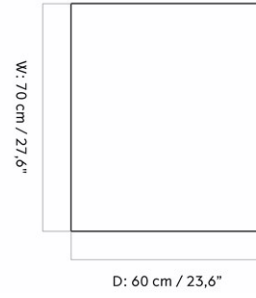

HARBOUR COLUMN BAR TABLE, ROUND BASE, 70X60 CM / 28X24"
Designed by *Norm Architects*

MASTER SKU	9300006PIM
PRODUCTION TIME	2 WEEKS
COLLI	1
DIMENSIONS	H: 103 cm W: 60 cm D: 70 cm

CARE INSTRUCTIONS

Discover our product care guide for comprehensive care instructions.