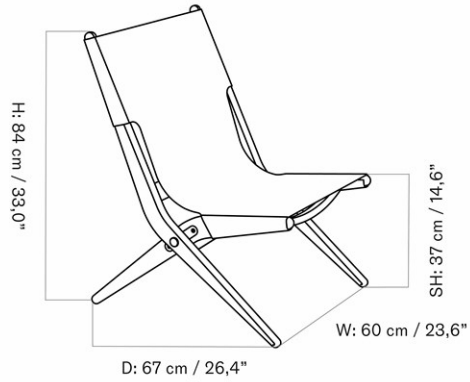

SAXE LOUNGE CHAIR
Designed by *Mogens Lassen*

MASTER SKU
COLLI

BL581100PIM
1

CARE INSTRUCTIONS

Discover our product care guide for comprehensive care instructions.

[Download](#)

DESCRIPTION

Find more information in the dedicated product fact sheet for this product.

STOCK OPTION

SKU	VARIANT	EXCL. VAT SEK
BL581102	Black Stained Oak - Black Leather	20.956,00
BL581101	Natural Leather - Natural Oak	20.956,00
BL581104	Natural Oiled Oak - Black Leather	20.956,00