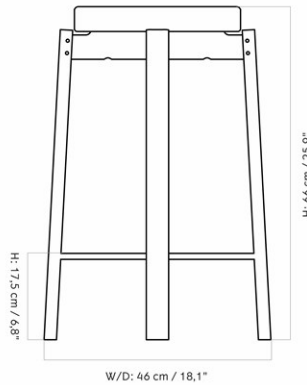

PASSAGE COUNTER STOOL, NATURAL OAK BASE, UPHOLSTERED SEAT, BRASS RING

Designed by *Kroeyer-Saetter-Lassen*

MASTER SKU	1513600PIM		
COLLI	1		
DIMENSIONS	H: 66 cm	W: 46 cm	
	D: 46 cm		
	SH: 66 cm	SD: 33.5 cm	

CARE INSTRUCTIONS

Discover our product care guide for comprehensive care instructions.

[Download](#)

Find more information in the dedicated product fact sheet for this product.

DESCRIPTION

SPEC OPTIONS

MASTER SKU	VARIANT	PRODUCTION TIME	EXCL. VAT SEK
1513600PIM	Price Category - PC0L - NEW <i>Sierra, Camo</i>	8 WEEKS	7.596,00
1513600PIM	Price Category - PC0T - NEW <i>Audo Bouclé, Audø</i>	8 WEEKS	7.596,00
1513600PIM	Price Category - PC1T - NEW <i>Barnum Bouclé, Audø / Champion, JAB / Illusion, Nevotex / Hot Madison, JAB / Maple, Kvadrat / Remix, Kvadrat / Re-wool, Kvadrat</i>	8 WEEKS	8.316,00
1513600PIM	Price Category - PC1L - NEW <i>Dakar, Nevotex / Envy, Sørensen / Ultra, Sørensen</i>	8 WEEKS	8.556,00
1513600PIM	Price Category - PC2T - NEW <i>Canvas 2, Kvadrat / Clay, Sahco, Kvadrat / Fiord, Kvadrat / Hallingdal 65, Kvadrat / Moss, Sahco, Kvadrat / Reflect, Kvadrat / Savanna, Kvadrat / Steelcut Trio 3, Kvadrat</i>	8 WEEKS	8.956,00
1513600PIM	Price Category - PCCOM - NEW	8 WEEKS	8.956,00
1513600PIM	Price Category - PC2L - NEW <i>Dunes, Sørensen / Nuance, Sørensen</i>	8 WEEKS	9.516,00
1513600PIM	Price Category - PC3T - NEW <i>Arctic, Jab / Safire, Sahco, Kvadrat / Vidar 4, Kvadrat / Zero, Sahco, Kvadrat</i>	8 WEEKS	9.756,00
1513600PIM	Price Category - PC3L - NEW	8 WEEKS	10.316,00