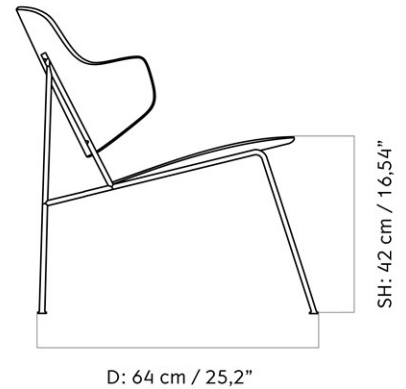

THE PENGUIN, LOUNGE CHAIR, BLACK BASE, NATURAL OAK
Designed by *Ib Kofod-Larsen Design*

PRODUCTION TIME	6 WEEKS		
COLLI	1		
DIMENSIONS	H: 74 cm	W: 56 cm	
	D: 64 cm		
	SH: 42 cm	AH: 59.3 cm	

CARE INSTRUCTIONS

Discover our product care guide for comprehensive care instructions.

[Download](#)

Find more information in the dedicated product fact sheet for this product.

DESCRIPTION

SKU

EXCL. VAT SEK

1203025

7.676,00