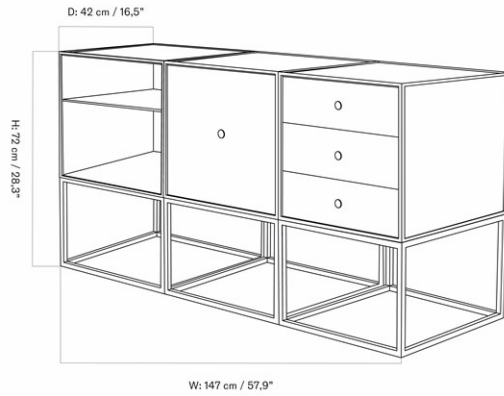

FRAME SIDEBORD

Designed by *Mogens Lassen*

MASTER SKU
PRODUCTION TIME
COLLI

BL39400PIM
2 WEEKS
1

CARE INSTRUCTIONS

Discover our product care guide for comprehensive care instructions.

[Download](#)

DESCRIPTION

Find more information in the dedicated product fact sheet for this product.