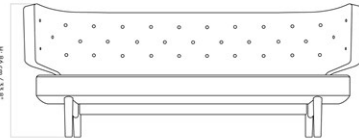

RADIOHUS SOFA, 2 SEATER, WALNUT BASE, W/DAKAR 0250 BUTTONS

Designed by *Vilhelm Lauritzen*

MASTER SKU	1222200PIM	CARE INSTRUCTIONS	Discover our product care guide for comprehensive care instructions.
PRODUCTION TIME	5 WEEKS		
COLLI	1		Download
DIMENSIONS	H: 86 cm W: 215 cm	DESCRIPTION	Find more information in the dedicated product fact sheet for this product.
	D: 77 cm SH: 45 cm SD: 58 cm		

SPEC OPTIONS

MASTER SKU	VARIANT	PRODUCTION TIME	EXCL. VAT SEK
1222200PIM	Price Category - PC0T <i>Audo Bouclé, Audo</i>	5 WEEKS	59.436,00
1222200PIM	Price Category - PC1T <i>Barnum Bouclé, Audo / Champion, JAB / Illusion, Nevotex / Hot Madison, JAB / Remix, Kvadrat / Re-wool, Kvadrat</i>	5 WEEKS	62.076,00
1222200PIM	Price Category - PC2T <i>Canvas 2, Kvadrat / Clay, Sahco, Kvadrat / Fiord, Kvadrat / Hallingdal 65, Kvadrat / Moss, Sahco, Kvadrat / Reflect, Kvadrat / Savanna, Kvadrat / Steelcut Trio 3, Kvadrat</i>	5 WEEKS	64.796,00
1222200PIM	Price Category - PC3T <i>Arctic, Jab / Safire, Sahco, Kvadrat / Vidar 4, Kvadrat / Zero, Sahco, Kvadrat</i>	5 WEEKS	67.516,00
1222200PIM	Price Category - PC4T <i>Grand Mohair, Danish Art Weaving / Lupo, Dedar</i>	5 WEEKS	70.236,00