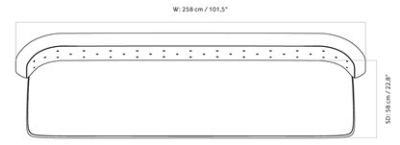

RADIOHUS SOFA, 3 SEATER, WALNUT BASE, W/DAKAR 0250 BUTTONS
Designed by *Vilhelm Lauritzen*

MASTER SKU	1222400PIM	CARE INSTRUCTIONS	Discover our product care guide for comprehensive care instructions.
PRODUCTION TIME	5 WEEKS		Download
COLLI	1		Find more information in the dedicated product fact sheet for this product.
DIMENSIONS	H: 86 cm W: 258 cm	DESCRIPTION	
	D: 77 cm SH: 45 cm SD: 58 cm		

SPEC OPTIONS

MASTER SKU	VARIANT	PRODUCTION TIME	EXCL. VAT SEK
1222400PIM	Price Category - PC0T <i>Audo Bouclé, Audø</i>	5 WEEKS	66.156,00
1222400PIM	Price Category - PC1T <i>Barnum Bouclé, Audø / Champion, JAB / Illusion, Nevotex / Hot Madison, JAB / Remix, Kvadrat / Re-wool, Kvadrat</i>	5 WEEKS	68.876,00
1222400PIM	Price Category - PC2T <i>Canvas 2, Kvadrat / Clay, Sahco, Kvadrat / Fiord, Kvadrat / Hallingdal 65, Kvadrat / Moss, Sahco, Kvadrat / Reflect, Kvadrat / Savanna, Kvadrat / Steelcut Trio 3, Kvadrat</i>	5 WEEKS	71.516,00
1222400PIM	Price Category - PC3T <i>Arctic, Jab / Safire, Sahco, Kvadrat / Vidar 4, Kvadrat / Zero, Sahco, Kvadrat</i>	5 WEEKS	74.236,00
1222400PIM	Price Category - PC4T <i>Grand Mohair, Danish Art Weaving / Lupo, Dedar</i>	5 WEEKS	76.956,00