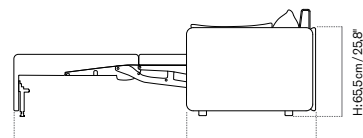

UD: 220 cm / 86,6"

D: 105 cm / 41,3"

H: 66,5 cm / 26,3"

PRODUCTION TIME	5 WEEKS
COLLI	1
DIMENSIONS	L: 145 cm SH: 44 cm
	H: 65.5 cm
	UD: 220 cm D: 105 cm

CARE INSTRUCTIONS

Discover our product care guide for comprehensive care instructions.

DECSRIPTION

[Download](#)

Find more information in the dedicated product fact sheet for this product.

SPEC OPTIONS

MASTER SKU	VARIANT	EXCL. VAT SEK
9851100	Price Category - PC0T <i>Audo Bouclé, Audo</i>	47.756,00
9851101	Price Category - PC1T <i>Barnum Bouclé, Audo / Champion, JAB / Illusion, Nevotex / Hot Madison, JAB / Maple, Kvadrat / Remix, Kvadrat / Re-wool, Kvadrat</i>	52.156,00
9851102	Price Category - PC2T <i>Canvas 2, Kvadrat / Clay, Sahco, Kvadrat / Fiord, Kvadrat / Hallingdal 65, Kvadrat / Moss, Sahco, Kvadrat / Reflect, Kvadrat / Savanna, Kvadrat / Steelcut Trio 3, Kvadrat</i>	58.956,00
9851103	Price Category - PC3T <i>Arctic, Jab / Safire, Sahco, Kvadrat / Vidar 4, Kvadrat / Zero, Sahco, Kvadrat</i>	65.516,00
9851104	Price Category - PC4T <i>Lupo, Dedar</i>	72.396,00