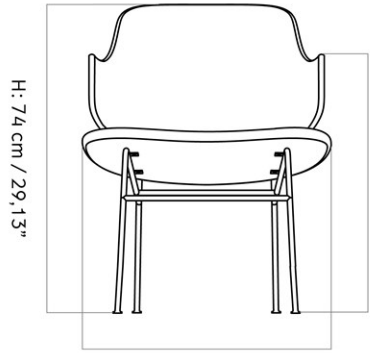

THE PENGUIN, LOUNGE CHAIR, UPHOLSTERED SEAT, WALNUT BACK
 Designed by *Ib Kofod-Larsen Design*

W: 56 cm / 22,05"

D: 64 cm / 25,2"

MASTER SKU	1203000PIM	CARE INSTRUCTIONS	Discover our product care guide for comprehensive care instructions.
PRODUCTION TIME	8 WEEKS		
COLLI	1		Download
DIMENSIONS	H: 74 cm W: 56 cm	DESCRIPTION	Find more information in the dedicated product fact sheet for this product.
	D: 64 cm		
	SH: 42 cm SD: 44.5 cm		
	AH: 62.5 cm		