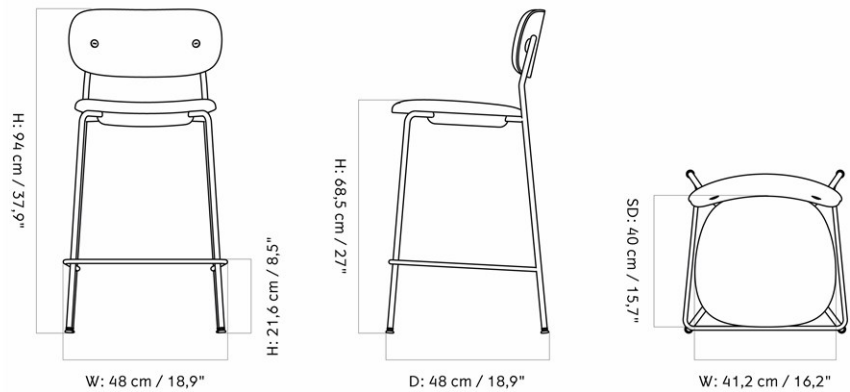

CO COUNTER CHAIR, UPHOLSTERED SEAT AND BACK

Designed by *Norm Architects*

MASTER SKU	1186000PIM	CARE INSTRUCTIONS	Discover our product care guide for comprehensive care instructions.
PRODUCTION TIME	5 WEEKS		Download
COLLI	1	DESCRIPTION	Find more information in the dedicated product fact sheet for this product.
DIMENSIONS	H: 96.5 cm W: 49.5 cm D: 49.5 cm SH: 68.5 cm SD: 39.5 cm		

SPEC OPTIONS

MASTER SKU	VARIANT	PRODUCTION TIME	EXCL. VAT SEK
1186000PIM	Price Category - PC0T <i>Audo Bouclé, Audo</i>	5 WEEKS	5.036,00
1186000PIM	Price Category - PC0L - NEW <i>Sierra, Camo</i>	5 WEEKS	5.276,00
1186000PIM	Price Category - PC1T <i>Barnum Bouclé, Audo / Champion, JAB / Illusion, Nevotex / Hot Madison, JAB / Maple, Kvadrat / Remix, Kvadrat / Re-wool, Kvadrat</i>	5 WEEKS	5.756,00
1186000PIM	Price Category - PC1L <i>Dakar, Nevotex / Envy, Sørensen / Ultra, Sørensen</i>	5 WEEKS	6.156,00
1186000PIM	Price Category - PC2T <i>Canvas 2, Kvadrat / Clay, Sahco, Kvadrat / Fiord, Kvadrat / Hallingdal 65, Kvadrat / Moss, Sahco, Kvadrat / Reflect, Kvadrat / Savanna, Kvadrat / Steelcut Trio 3, Kvadrat</i>	5 WEEKS	6.636,00
1186000PIM	Price Category - PC2L <i>Dunes, Sørensen / Nuance, Sørensen</i>	5 WEEKS	7.436,00
1186000PIM	Price Category - PC3T <i>Arctic, Jab / Safire, Sahco, Kvadrat / Vidar 4, Kvadrat / Zero, Sahco, Kvadrat</i>	5 WEEKS	7.436,00
1186000PIM	Price Category - PC3L	5 WEEKS	8.476,00