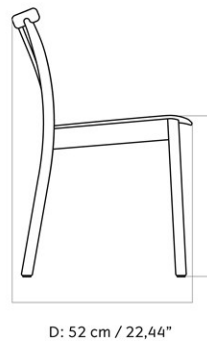

MERKUR DINING CHAIR, BLACK OAK BASE AND BACK, UPHOLSTERED SEAT

Designed by *Skogstad & Wærnes*

MASTER SKU	1302000PIM
PRODUCTION TIME	7 WEEKS
COLLI	1
DIMENSIONS	H: 78 cm W: 46 cm
	D: 52 cm
	SH: 46 cm SD: 42 cm

CARE INSTRUCTIONS

Discover our product care guide for comprehensive care instructions.

[Download](#)

DESCRIPTION

Find more information in the dedicated product fact sheet for this product.

SPEC OPTIONS

MASTER SKU	VARIANT	PRODUCTION TIME	EXCL. VAT SEK
1302000PIM	Price Category - PC0T <i>Audo Bouclé, Audo</i>	7 WEEKS	6.716,00
1302000PIM	Price Category - PC1T <i>Barnum Bouclé, Audo / Champion, JAB / Illusion, Nevotex / Hot Madison, JAB / Maple, Kvadrat / Remix, Kvadrat / Re-wool, Kvadrat</i>	7 WEEKS	7.356,00
1302000PIM	Price Category - PC2T <i>Canvas 2, Kvadrat / Clay, Sahco, Kvadrat / Fiord, Kvadrat / Hallingdal 65, Kvadrat / Moss, Sahco, Kvadrat / Reflect, Kvadrat / Savanna, Kvadrat / Steelcut Trio 3, Kvadrat</i>	7 WEEKS	7.916,00
1302000PIM	Price Category - PCCOM	7 WEEKS	7.916,00
1302000PIM	Price Category - PC0L - NEW <i>Sierra, Camo</i>	7 WEEKS	8.076,00
1302000PIM	Price Category - PC1L <i>Dakar, Nevotex / Envy, Sørensen / Ultra, Sørensen</i>	7 WEEKS	8.556,00
1302000PIM	Price Category - PC3T <i>Arctic, Jab / Safire, Sahco, Kvadrat / Vidar 4, Kvadrat / Zero, Sahco, Kvadrat</i>	7 WEEKS	8.556,00
1302000PIM	Price Category - PC2L <i>Dunes, Sørensen / Nuance, Sørensen</i>	7 WEEKS	8.796,00