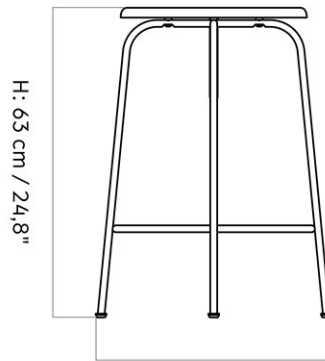

AFTERROOM BAR STOOL, UPHOLSTERED SEAT

Designed by *Afterroom*

W: 48 cm / 18,9"

Ø: 38 cm / 15"

MASTER SKU	9470000PIM
PRODUCTION TIME	5 WEEKS
COLLI	1
DIMENSIONS	H: 75 cm Ø: 50, cm SH: 75 cm SD: 38 cm

CARE INSTRUCTIONS