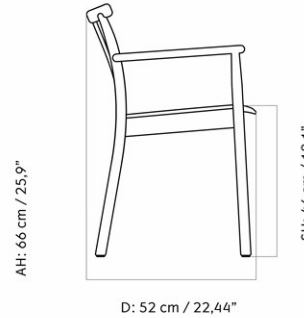

MERKUR DINING CHAIR W/ARMREST, NATURAL OAK BASE AND BACK, UPHOLSTERED SEAT

Designed by *Skogstad & Wærnes*

MASTER SKU	1303000PIM
PRODUCTION TIME	7 WEEKS
COLLI	1
DIMENSIONS	H: 78 cm W: 46 cm D: 52 cm SH: 46 cm SD: 42 cm AH: 66 cm

CARE INSTRUCTIONS

Discover our product care guide for comprehensive care instructions.

[Download](#)

Find more information in the dedicated product fact sheet for this product.

DESCRIPTION

SPEC OPTIONS

MASTER SKU	VARIANT	PRODUCTION TIME	EXCL. VAT SEK
1303000PIM	Price Category - PC0T <i>Audo Bouclé, Audø</i>	7 WEEKS	7.676,00
1303000PIM	Price Category - PC1T <i>Barnum Bouclé, Audø / Champion, JAB / Illusion, Nevotex / Hot Madison, JAB / Maple, Kvadrat / Remix, Kvadrat / Re-wool, Kvadrat</i>	7 WEEKS	8.316,00
1303000PIM	Price Category - PC0L - NEW <i>Sierra, Camo</i>	7 WEEKS	8.716,00
1303000PIM	Price Category - PC1L <i>Dakar, Nevotex / Envy, Sørensen / Ultra, Sørensen</i>	7 WEEKS	8.956,00
1303000PIM	Price Category - PC2T <i>Canvas 2, Kvadrat / Clay, Sahco, Kvadrat / Fiord, Kvadrat / Hallingdal 65, Kvadrat / Moss, Sahco, Kvadrat / Reflect, Kvadrat / Savanna, Kvadrat / Steelcut Trio 3, Kvadrat</i>	7 WEEKS	9.196,00
1303000PIM	Price Category - PC3T <i>Arctic, Jab / Safire, Sahco, Kvadrat / Vidar 4, Kvadrat / Zero, Sahco, Kvadrat</i>	7 WEEKS	9.676,00
1303000PIM	Price Category - PC2L <i>Dunes, Sørensen / Nuance, Sørensen</i>	7 WEEKS	9.756,00
1303000PIM	Price Category - PC4T <i>Cabanon Soft, Designers Guild / Grand Mohair, Danish Art Weaving / Lupo, Dedar</i>	7 WEEKS	10.396,00