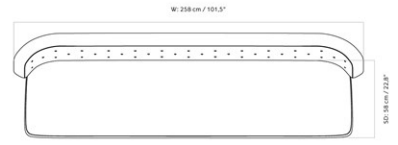

RADIOHUS SOFA, 3 SEATER, NATURAL OAK BASE

Designed by *Vilhelm Lauritzen*

MASTER SKU	1221000PIM	CARE INSTRUCTIONS	Discover our product care guide for comprehensive care instructions.
PRODUCTION TIME	5 WEEKS		Download
COLLI	1		Find more information in the dedicated product fact sheet for this product.
DIMENSIONS	H: 86 cm W: 258 cm	DESCRIPTION	
	D: 77 cm		
	SH: 45 cm SD: 58 cm		

SPEC OPTIONS

MASTER SKU	VARIANT	PRODUCTION TIME	EXCL. VAT SEK
1221000PIM	Price Category - PC0T <i>Audo Bouclé, Audø</i>	5 WEEKS	62.076,00
1221000PIM	Price Category - PC1T <i>Barnum Bouclé, Audø / Champion, JAB / Illusion, Nevotex / Hot Madison, JAB / Remix, Kvadrat / Re-wool, Kvadrat</i>	5 WEEKS	64.796,00
1221000PIM	Price Category - PC2T <i>Canvas 2, Kvadrat / Clay, Sahco, Kvadrat / Fiord, Kvadrat / Hallingdal 65, Kvadrat / Moss, Sahco, Kvadrat / Reflect, Kvadrat / Savanna, Kvadrat / Steelcut Trio 3, Kvadrat</i>	5 WEEKS	67.516,00
1221000PIM	Price Category - PC3T <i>Arctic, Jab / Safire, Sahco, Kvadrat / Vidar 4, Kvadrat / Zero, Sahco, Kvadrat</i>	5 WEEKS	70.236,00
1221000PIM	Price Category - PC4T <i>Grand Mohair, Danish Art Weaving / Lupo, Dedar</i>	5 WEEKS	72.876,00