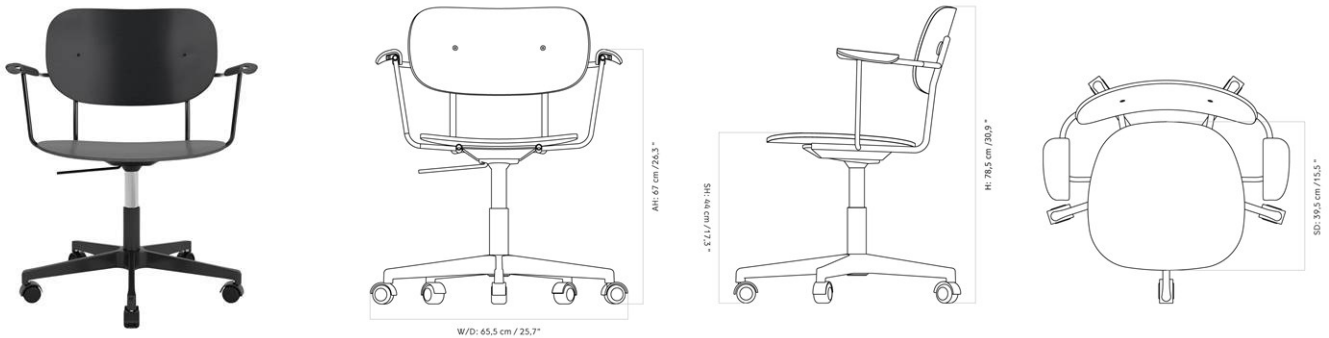

CO TASK CHAIR W/ARMREST, STAR BASE W/CASTERS, BLACK ALUMINIUM, OAK SEAT AND BACK
Designed by *Norm Architects*

MASTER SKU	1502019PIM
PRODUCTION TIME	8 WEEKS
COLLI	1
DIMENSIONS	H: 78.5 cm W: 65.5 cm
	D: 65.5 cm
	SH: 44 cm SD: 39.5 cm
	AH: 67 cm

CARE INSTRUCTIONS

Discover our product care guide for comprehensive care instructions.

DESCRIPTION

[Download](#)
Find more information in the dedicated product fact sheet for this product.

QUICK SHIP

SKU	VARIANT	PRODUCTION TIME	EXCL. VAT SEK
1502539	Black Oak - NEW	8 WEEKS	6.156,00
1502019	Natural Oak - NEW	8 WEEKS	6.156,00
1502849	Dark Stained Oak - NEW	8 WEEKS	7.356,00