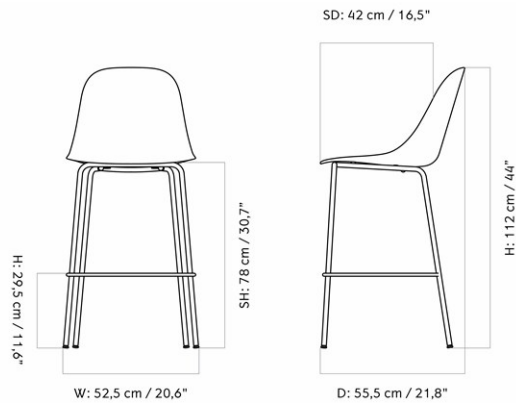

HARBOUR SIDE BAR CHAIR, UPHOLSTERED SHELL

Designed by *Norm Architects*

MASTER SKU	9280000PIM
PRODUCTION TIME	5 WEEKS
COLLI	1
DIMENSIONS	H: 112 cm W: 52.5 cm D: 55.5 cm SH: 78 cm SD: 42 cm

CARE INSTRUCTIONS

Discover our product care guide for comprehensive care instructions.

[Download](#)

Find more information in the dedicated product fact sheet for this product.

DESCRIPTION

SPEC OPTIONS

MASTER SKU	VARIANT	PRODUCTION TIME	EXCL. VAT SEK
9280000PIM	Price Category - PC0T <i>Audo Bouclé, Audo</i>	5 WEEKS	5.836,00
9280000PIM	Price Category - PC1T <i>Barnum Bouclé, Audo / Champion, JAB / Illusion, Nevotex / Hot Madison, JAB / Maple, Kvadrat / Remix, Kvadrat / Re-wool, Kvadrat</i>	5 WEEKS	6.716,00
9280000PIM	Price Category - PC2T <i>Canvas 2, Kvadrat / Clay, Sahco, Kvadrat / Fiord, Kvadrat / Hallingdal 65, Kvadrat / Moss, Sahco, Kvadrat / Reflect, Kvadrat / Savanna, Kvadrat / Steelcut Trio 3, Kvadrat</i>	5 WEEKS	8.556,00
9280000PIM	Price Category - PC0L- NEW <i>Sierra, Camo</i>	5 WEEKS	10.396,00
9280000PIM	Price Category - PC3T <i>Arctic, Jab / Safire, Sahco, Kvadrat / Vidar 4, Kvadrat / Zero, Sahco, Kvadrat</i>	5 WEEKS	10.636,00
9280000PIM	Price Category - PC1L <i>Dakar, Nevotex / Ultra, Sørensen</i>	5 WEEKS	10.876,00
9280000PIM	Price Category - PC4T <i>Grand Mohair, Danish Art Weaving / Lupo, Dedar</i>	5 WEEKS	11.116,00
9280000PIM	Price Category - PC2L <i>Dunes, Sørensen / Nuance, Sørensen</i>	5 WEEKS	11.596,00