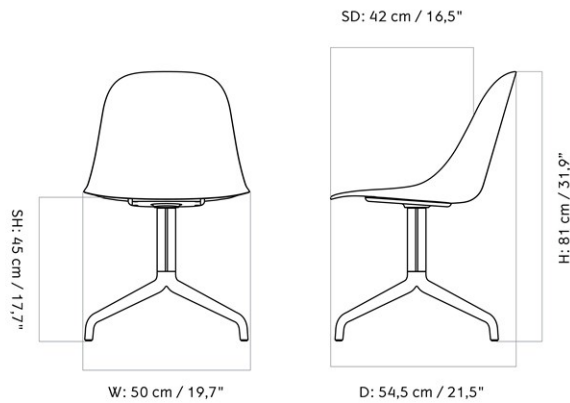

HABOUR SIDE DINING CHAIR, STAR BASE W/RETURN, PLASTIC SHELL

Designed by *Norm Architects*

MASTER SKU	9397939PIM
PRODUCTION TIME	2-6 WEEKS
COLLI	1
DIMENSIONS	H: 81 cm W: 50 cm D: 54.5 cm SH: 45 cm SD: 42 cm

CARE INSTRUCTIONS

Discover our product care guide for comprehensive care instructions.

[Download](#)

Find more information in the dedicated product fact sheet for this product.

DESCRIPTION

SPEC OPTIONS

MASTER SKU	VARIANT	PRODUCTION TIME	EXCL. VAT SEK
9397939PIM	Dependent On Selected Variant - Dependent On Selected Variant	2 WEEKS	6.476,00

QUICK SHIP

SKU	VARIANT	PRODUCTION TIME	EXCL. VAT SEK
9397939-0000ZZZZ	Black - Black, 9011	2 WEEKS	6.476,00
9397939-0001ZZZZ	Black - Burned red, 8015	6 WEEKS	6.476,00
9397939-0002ZZZZ	Black - Khaki, 1011	2 WEEKS	6.476,00
9397939-0003ZZZZ	Black - Light Grey, 9002	2 WEEKS	6.476,00
9397939-0004ZZZZ	Black - Olive, 7002	2 WEEKS	6.476,00
9397939-0005ZZZZ	Black - White, 9016	2 WEEKS	6.476,00
9397939-0200ZZZZ	Polished aluminium - Black, 9011	2 WEEKS	6.476,00
9397939-0201ZZZZ	Polished aluminium - Burned red, 8015	6 WEEKS	6.476,00
9397939-0202ZZZZ	Polished aluminium - Khaki, 1011	2 WEEKS	6.476,00
9397939-0203ZZZZ	Polished aluminium - Light Grey, 9002	2 WEEKS	6.476,00