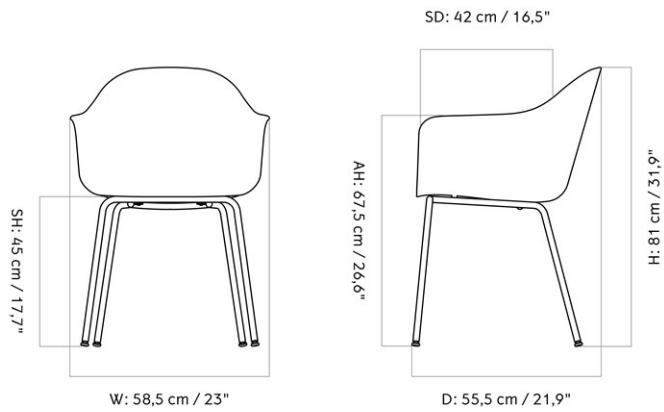

HARBOUR DINING CHAIR, STEEL BASE, PLASTIC SHELL

Designed by *Norm Architects*

MASTER SKU	9340539PIM	
PRODUCTION TIME	2 WEEKS	
COLLI	1	
DIMENSIONS	H: 81 cm	W: 58.5 cm
	D: 55.5 cm	
	SH: 45 cm	SD: 42 cm
	AH: 67.5 cm	

CARE INSTRUCTIONS

Discover our product care guide for comprehensive care instructions.

[Download](#)

Find more information in the dedicated product fact sheet for this product.

DESCRIPTION

QUICK SHIP

SKU	VARIANT	PRODUCTION TIME	EXCL. VAT SEK
9340539-0000ZZZZ	Black - Black, 9011	2 WEEKS	3.276,00
9340539-0001ZZZZ	Black - Burned red, 8015	2 WEEKS	3.276,00
9340539-0002ZZZZ	Black - Khaki, 1011	2 WEEKS	3.276,00
9340539-0003ZZZZ	Black - Light Grey, 9002	2 WEEKS	3.276,00
9340539-0004ZZZZ	Black - Olive, 7002	2 WEEKS	3.276,00
9340539-0005ZZZZ	Black - White, 9016	2 WEEKS	3.276,00