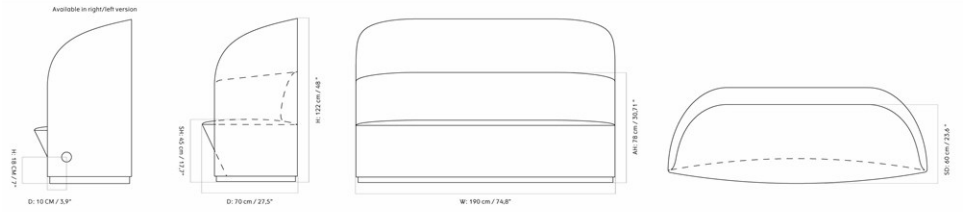

TEAROOM SOFA, HIGH BACK, W/POWER OUTLET
Designed by *Nick Ross*

MASTER SKU	9607200PIM	CARE INSTRUCTIONS	Discover our product care guide for comprehensive care instructions.
PRODUCTION TIME	6 WEEKS		Download
COLLI	1		Find more information in the dedicated product fact sheet for this product.
DIMENSIONS	H: 122 cm W: 190 cm D: 70 cm SD: 60 cm SH: 45 cm AH: 78 cm	DESCRIPTION	

SPEC OPTIONS

MASTER SKU	VARIANT	PRODUCTION TIME	EXCL. VAT SEK
9607200PIM	Price Category - PC0T <i>Audo Bouclé, Audó</i>	6 WEEKS	40.796,00
9607200PIM	Price Category - PC1T <i>Barnum Bouclé, Audó / Champion, JAB / Illusion, Nevotex / Hot Madison, JAB / Maple, Kvadrat / Remix, Kvadrat / Re-wool, Kvadrat</i>	6 WEEKS	46.396,00
9607200PIM	Price Category - PC2T <i>Canvas 2, Kvadrat / Clay, Sahco, Kvadrat / Fiord, Kvadrat / Hallingdal 65, Kvadrat / Moss, Sahco, Kvadrat / Reflect, Kvadrat / Savanna, Kvadrat / Steelcut Trio 3, Kvadrat</i>	6 WEEKS	52.156,00
9607200PIM	Price Category - PC3T <i>Arctic, Jab / Safire, Sahco, Kvadrat / Vidar 4, Kvadrat / Zero, Sahco, Kvadrat</i>	6 WEEKS	57.916,00
9607200PIM	Price Category - PC4T <i>Grand Mohair, Danish Art Weaving / Lupo, Dedar</i>	6 WEEKS	62.076,00