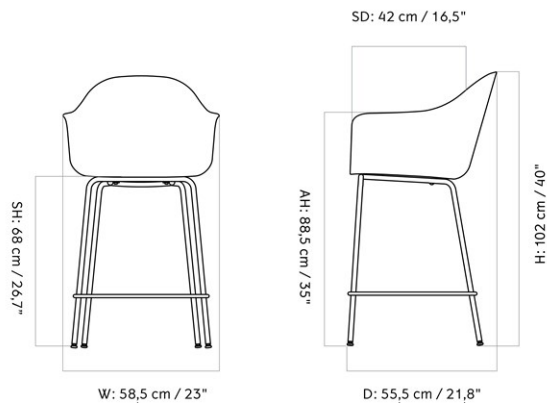

HARBOUR COUNTER CHAIR, UPHOLSTERED SHELL

Designed by *Norm Architects*

MASTER SKU	9343000PIM
PRODUCTION TIME	5 WEEKS
COLLI	1
DIMENSIONS	H: 102 cm W: 58.5 cm D: 55.5 cm SH: 68 cm SD: 42 cm AH: 88.5 cm

CARE INSTRUCTIONS

Discover our product care guide for comprehensive care instructions.

[Download](#)

Find more information in the dedicated product fact sheet for this product.

DESCRIPTION

SPEC OPTIONS

MASTER SKU	VARIANT	PRODUCTION TIME	EXCL. VAT SEK
9343000PIM	Price Category - PC0T <i>Audo Bouclé, Audø</i>	5 WEEKS	6.476,00
9343000PIM	Price Category - PC1T <i>Barnum Bouclé, Audø / Champion, JAB / Illusion, Nevotex / Hot Madison, JAB / Maple, Kvadrat / Remix, Kvadrat / Re-wool, Kvadrat</i>	5 WEEKS	7.676,00
9343000PIM	Price Category - PC2T <i>Canvas 2, Kvadrat / Clay, Sahco, Kvadrat / Fiord, Kvadrat / Hallingdal 65, Kvadrat / Moss, Sahco, Kvadrat / Reflect, Kvadrat / Savanna, Kvadrat / Steelcut Trio 3, Kvadrat</i>	5 WEEKS	9.676,00
9343000PIM	Price Category - PC0L - NEW <i>Sierra, Camo</i>	5 WEEKS	11.516,00
9343000PIM	Price Category - PC1L <i>Dakar, Nevotex / Ultra, Sørensen</i>	5 WEEKS	11.756,00
9343000PIM	Price Category - PC3T <i>Arctic, Jab / Safire, Sahco, Kvadrat / Vidar 4, Kvadrat / Zero, Sahco, Kvadrat</i>	5 WEEKS	11.996,00
9343000PIM	Price Category - PC4T <i>Grand Mohair, Danish Art Weaving / Lupo, Dedar</i>	5 WEEKS	12.716,00
9343000PIM	Price Category - PC2L <i>Dunes, Sørensen / Nuance, Sørensen</i>	5 WEEKS	13.356,00