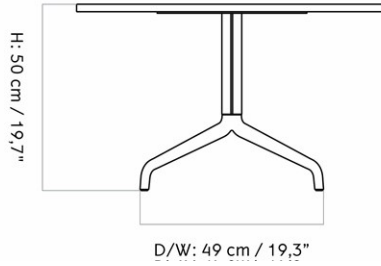

HARBOUR COLUMN LOUNGE TABLE

Designed by *Norm Architects*

MASTER SKU
COLLI
DIMENSIONS

9300000PIM
1
H: 50 cm   W: 80 cm
D: 80 cm
Ø: 80, cm

CARE INSTRUCTIONS

Discover our product care guide for comprehensive care instructions.

[Download](#)

Find more information in the dedicated product fact sheet for this product.

DESCRIPTION

STOCK OPTION

SKU	VARIANT	EXCL. VAT SEK
9303539	Black Steel Star Base - Black Painted Oak Veneer Top	8.832,00
9303659	Black Steel Star Base - Estremoz Marble Off White Top	11.552,00