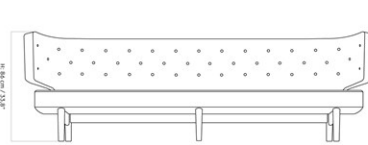

RADIOHUS SOFA, 3 SEATER, NATURAL OAK BASE, W/DAKAR 0250 BUTTONS

Designed by *Vilhelm Lauritzen*

MASTER SKU	1222300PIM	CARE INSTRUCTIONS	Discover our product care guide for comprehensive care instructions.
PRODUCTION TIME	5 WEEKS		Download
COLLI	1		Find more information in the dedicated product fact sheet for this product.
DIMENSIONS	H: 86 cm D: 77 cm SH: 45 cm	W: 258 cm SD: 58 cm	

SPEC OPTIONS

MASTER SKU	VARIANT	PRODUCTION TIME	EXCL. VAT SEK
1222300PIM	Price Category - PC0T <i>Audo Bouclé, Audo</i>	5 WEEKS	63.436,00
1222300PIM	Price Category - PC1T <i>Barnum Bouclé, Audo / Champion, JAB / Illusion, Nevotex / Hot Madison, JAB / Remix, Kvadrat / Re-wool, Kvadrat</i>	5 WEEKS	66.156,00
1222300PIM	Price Category - PC2T <i>Canvas 2, Kvadrat / Clay, Sahco, Kvadrat / Fiord, Kvadrat / Hallingdal 65, Kvadrat / Moss, Sahco, Kvadrat / Reflect, Kvadrat / Savanna, Kvadrat / Steelcut Trio 3, Kvadrat</i>	5 WEEKS	68.876,00
1222300PIM	Price Category - PC3T <i>Arctic, Jab / Safire, Sahco, Kvadrat / Vidar 4, Kvadrat / Zero, Sahco, Kvadrat</i>	5 WEEKS	71.516,00
1222300PIM	Price Category - PC4T <i>Grand Mohair, Danish Art Weaving / Lupo, Dedar</i>	5 WEEKS	74.236,00