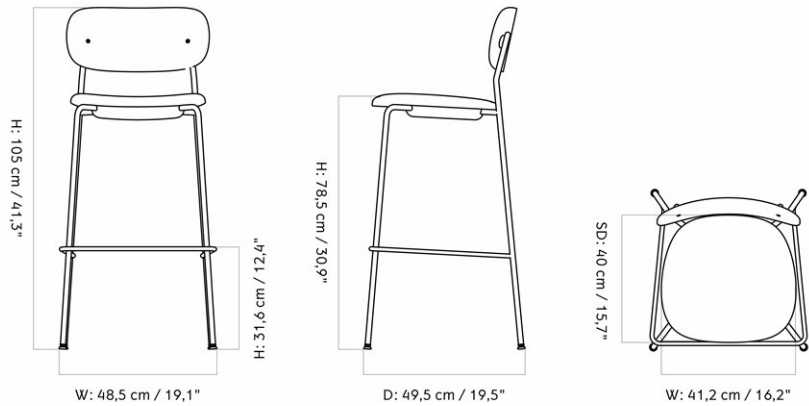

CO BAR CHAIR, UPHOLSTERED SEAT, OAK BACK

Designed by *Norm Architects*

MASTER SKU	1180000PIM	CARE INSTRUCTIONS	Discover our product care guide for comprehensive care instructions.
PRODUCTION TIME	5 WEEKS		
COLLI	1		Download
DIMENSIONS	H: 104.5 cm W: 50.9 cm	DESCRIPTION	Find more information in the dedicated product fact sheet for this product.
	D: 51 cm		
	SH: 78.5 cm SD: 39.5 cm		

SPEC OPTIONS

MASTER SKU	VARIANT	PRODUCTION TIME	EXCL. VAT SEK
1180000PIM	Price Category - PC0T <i>Audo Bouclé, Audo</i>	5 WEEKS	4.636,00
1180000PIM	Price Category - PC0L - NEW <i>Sierra, Camo</i>	5 WEEKS	5.116,00
1180000PIM	Price Category - PC1T <i>Barnum Bouclé, Audo / Champion, JAB / Illusion, Nevotex / Hot Madison, JAB / Maple, Kvadrat / Remix, Kvadrat / Re-wool, Kvadrat</i>	5 WEEKS	5.356,00
1180000PIM	Price Category - PC1L <i>Dakar, Nevotex / Envy, Sørensen / Ultra, Sørensen</i>	5 WEEKS	5.756,00
1180000PIM	Price Category - PC2T <i>Canvas 2, Kvadrat / Clay, Sahco, Kvadrat / Fiord, Kvadrat / Hallingdal 65, Kvadrat / Moss, Sahco, Kvadrat / Reflect, Kvadrat / Savanna, Kvadrat / Steelcut Trio 3, Kvadrat</i>	5 WEEKS	5.996,00
1180000PIM	Price Category - PC2L <i>Dunes, Sørensen / Nuance, Sørensen</i>	5 WEEKS	6.636,00
1180000PIM	Price Category - PC3T <i>Arctic, Jab / Safire, Sahco, Kvadrat / Vidar 4, Kvadrat / Zero, Sahco, Kvadrat</i>	5 WEEKS	6.636,00
1180000PIM	Price Category - PC3L	5 WEEKS	7.436,00