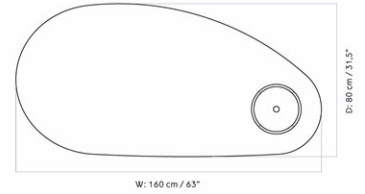

THE ECLIPSE DESK
Designed by *Audo*

MASTER SKU
COLLI
DIMENSIONS

1020000PIM
1
H: 75 cm
D: 80 cm
W: 160 cm

CARE INSTRUCTIONS

Discover our product care guide for comprehensive care instructions.

DESCRIPTION

[Download](#)
Find more information in the dedicated product fact sheet for this product.

STOCK OPTION

SKU	VARIANT	EXCL. VAT SEK
1020889	Dark Oak	22.868,00
1020039	Natural Oak	22.868,00