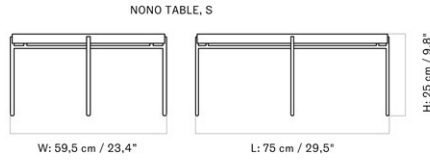

NONO TABLE

Designed by *Note Design Studio*

MASTER SKU
COLLI

8561400PIM
1

CARE INSTRUCTIONS

Discover our product care guide for comprehensive care instructions.

[Download](#)

DESCRIPTION

Find more information in the dedicated product fact sheet for this product.

STOCK OPTION

SKU	VARIANT	EXCL. VAT SEK
8560049	Small - Beige Glass	4.876,00
8561939	Large - Brown Glass	7.676,00
8561499	Large - Dark Green Glass	7.676,00