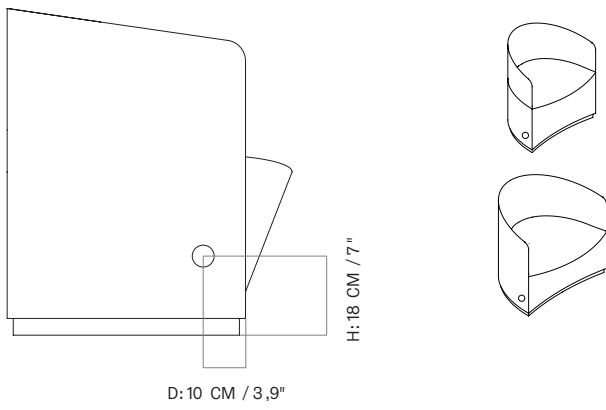

Left Position