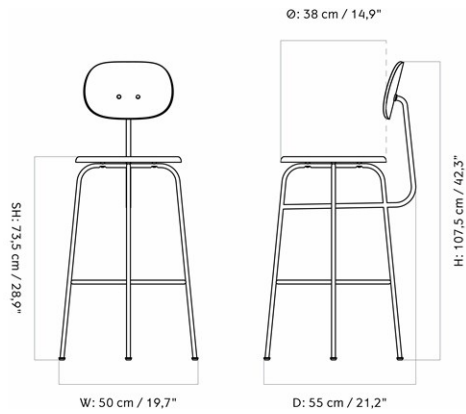

AFTERROOM BAR CHAIR PLUS, BLACK BASE, VENEER SEAT AND BACK
Designed by *Afteroom*

MASTER SKU	8486039PIM
PRODUCTION TIME	6 WEEKS
COLLI	1
DIMENSIONS	H: 106 cm W: 50 cm
	D: 55 cm
	SH: 72 cm SD: 34 cm

CARE INSTRUCTIONS

Discover our product care guide for comprehensive care instructions.

[Download](#)

DESCRIPTION

Find more information in the dedicated product fact sheet for this product.

QUICK SHIP

SKU	VARIANT	PRODUCTION TIME	EXCL. VAT SEK
8486539	Black - NEW	6 WEEKS	4.556,00
8486039	Natural Oak - NEW	6 WEEKS	4.556,00
8486849	Dark Stained Oak - NEW	6 WEEKS	4.636,00