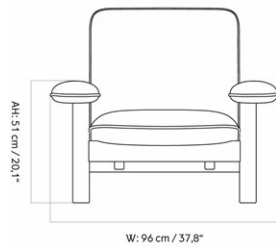

BRASILIA LOUNGE CHAIR, NATURAL OAK BASE

Designed by *Anderssen & Voll*

MASTER SKU	8050000PIM	CARE INSTRUCTIONS	Discover our product care guide for comprehensive care instructions.
PRODUCTION TIME	5 WEEKS		
COLLI	1		Download
DIMENSIONS	H: 82 cm W: 96 cm D: 84 cm SH: 39 cm SD: 52 cm AH: 51 cm	DESCRIPTION	Find more information in the dedicated product fact sheet for this product.

SPEC OPTIONS

MASTER SKU	VARIANT	PRODUCTION TIME	EXCL. VAT SEK
8050000PIM	Price Category - PC0T <i>Audo Bouclé, Audø</i>	5 WEEKS	19.436,00
8050000PIM	Price Category - PC1T <i>Barnum Bouclé, Audø / Champion, JAB / Illusion, Nevotex / Hot Madison, JAB / Maple, Kvadrat / Remix, Kvadrat / Re-wool, Kvadrat</i>	5 WEEKS	20.796,00
8050000PIM	Price Category - PC2T <i>Canvas 2, Kvadrat / Clay, Sahco, Kvadrat / Fiord, Kvadrat / Hallingdal 65, Kvadrat / Moss, Sahco, Kvadrat / Reflect, Kvadrat / Savanna, Kvadrat / Steelcut Trio 3, Kvadrat</i>	5 WEEKS	23.676,00
8050000PIM	Price Category - PC3T <i>Arctic, Jab / Safire, Sahco, Kvadrat / Vidar 4, Kvadrat / Zero, Sahco, Kvadrat</i>	5 WEEKS	24.956,00
8050000PIM	Price Category - PC4T <i>Cabanon Soft, Designers Guild / Grand Mohair, Danish Art Weaving / Lupo, Dedar</i>	5 WEEKS	26.956,00
8050000PIM	Price Category - PC1L <i>Dakar, Nevotex / Envy, Sørensen / Ultra, Sørensen</i>	5 WEEKS	34.636,00
8050000PIM	Price Category - PC2L <i>Dunes, Sørensen / Nuance, Sørensen</i>	5 WEEKS	37.516,00
8050000PIM	Price Category - PC3L <i>Sheepskin Curly, Nevotex</i>	5 WEEKS	38.796,00