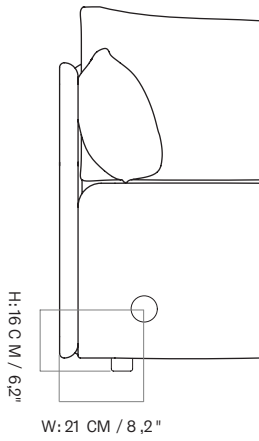

Left Position