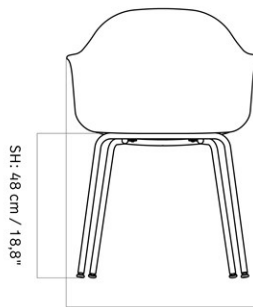

HARBOUR DINING CHAIR, STEEL BASE, UPHOLSTERED SHELL

Designed by *Norm Architects*

W: 58,5 cm / 23"

SD: 42 cm / 16,5"

AH: 67,5 cm / 26,6"

H: 81 cm / 31,9"

D: 55,5 cm / 21,9"

MASTER SKU	9341000PIM
PRODUCTION TIME	5 WEEKS
COLLI	1
DIMENSIONS	H: 81 cm W: 58.5 cm D: 55.5 cm SH: 48 cm SD: 42 cm AH: 67.5 cm