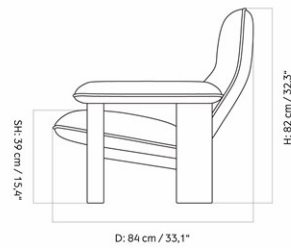

BRASILIA LOUNGE CHAIR, NATURAL OAK BASE

Designed by *Anderssen & Voll*

MASTER SKU	8050000PIM	CARE INSTRUCTIONS	Discover our product care guide for comprehensive care instructions.
PRODUCTION TIME	5 WEEKS		
COLLI	1		Download
DIMENSIONS	H: 82 cm W: 96 cm D: 84 cm SH: 39 cm SD: 52 cm AH: 51 cm	DESCRIPTION	Find more information in the dedicated product fact sheet for this product.

SPEC OPTIONS

MASTER SKU	VARIANT	PRODUCTION TIME	EXCL. VAT SEK
8050000PIM	Price Category - PC0T <i>Audo Bouclé, Audø</i>	5 WEEKS	19.436,00
8050000PIM	Price Category - PC1T <i>Barnum Bouclé, Audø / Champion, JAB / Illusion, Nevotex / Hot Madison, JAB / Maple, Kvadrat / Remix, Kvadrat / Re-wool, Kvadrat</i>	5 WEEKS	20.796,00
8050000PIM	Price Category - PC2T <i>Canvas 2, Kvadrat / Clay, Sahco, Kvadrat / Fiord, Kvadrat / Hallingdal 65, Kvadrat / Moss, Sahco, Kvadrat / Reflect, Kvadrat / Savanna, Kvadrat / Steelcut Trio 3, Kvadrat</i>	5 WEEKS	23.676,00
8050000PIM	Price Category - PC3T <i>Arctic, Jab / Safire, Sahco, Kvadrat / Vidar 4, Kvadrat / Zero, Sahco, Kvadrat</i>	5 WEEKS	24.956,00
8050000PIM	Price Category - PC4T <i>Cabanon Soft, Designers Guild / Grand Mohair, Danish Art Weaving / Lupo, Dedar</i>	5 WEEKS	26.956,00
8050000PIM	Price Category - PC1L <i>Dakar, Nevotex / Envy, Sørensen / Ultra, Sørensen</i>	5 WEEKS	34.636,00
8050000PIM	Price Category - PC2L <i>Dunes, Sørensen / Nuance, Sørensen</i>	5 WEEKS	37.516,00
8050000PIM	Price Category - PC3L <i>Sheepskin Curly, Nevotex</i>	5 WEEKS	38.796,00