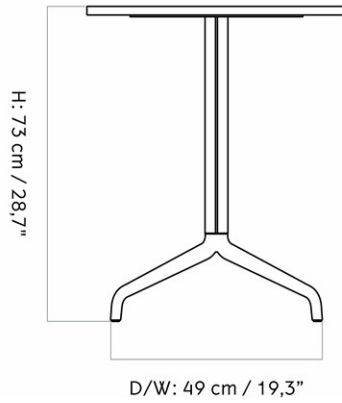

HARBOUR COLUMN DINING TABLE, STAR BASE, 60X70 CM

Designed by *Norm Architects*

MASTER SKU
COLLI
DIMENSIONS

9320007PIM
1
H: 73 cm W: 60 cm
D: 70 cm

CARE INSTRUCTIONS

Discover our product care guide for comprehensive care instructions.

HARBOUR COLUMN DINING TABLE, STAR BASE, Ø60 CM

Designed by *Norm Architects*

MASTER SKU
COLLI
DIMENSIONS

9320005PIM
1
H: 73 cm W: 60 cm
D: 60 cm
Ø: 60, cm

CARE INSTRUCTIONS

Discover our product care guide for comprehensive care instructions.