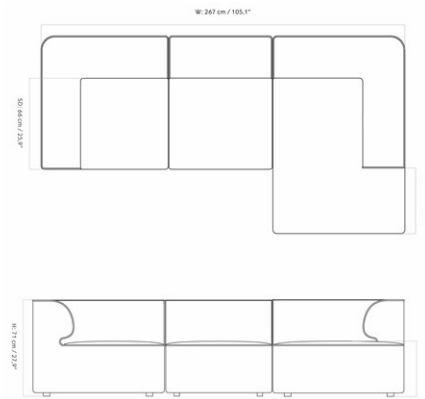

EAVE MODULAR SOFA 96, 3 SEATER, CONFIGURATION 11

Designed by *Norm Architects*

MASTER SKU	9988020PIM
PRODUCTION TIME	7 WEEKS
COLLI	1
DIMENSIONS	H: 71 cm W: 267 cm D: 144 cm SH: 40.5 cm SD: 66 cm AH: 70 cm

CARE INSTRUCTIONS

Discover our product care guide for comprehensive care instructions.

[Download](#)

DESCRIPTION

Find more information in the dedicated product fact sheet for this product.

SPEC OPTIONS

MASTER SKU	VARIANT	PRODUCTION TIME	EXCL. VAT SEK
9988020PIM	Price Category - PC0T <i>Audo Bouclé, Audø</i>	7 WEEKS	50.956,00
9988020PIM	Price Category - PC1T <i>Barnum Bouclé, Audø / Champion, JAB / Illusion, Nevotex / Hot Madison, JAB / Maple, Kvadrat / Remix, Kvadrat / Re-wool, Kvadrat</i>	7 WEEKS	57.116,00
9988020PIM	Price Category - PC2T <i>Canvas 2, Kvadrat / Clay, Sahco, Kvadrat / Fiord, Kvadrat / Hallingdal 65, Kvadrat / Moss, Sahco, Kvadrat / Reflect, Kvadrat / Savanna, Kvadrat / Steelcut Trio 3, Kvadrat</i>	7 WEEKS	65.916,00
9988020PIM	Price Category - PC3T <i>Arctic, Jab / Safire, Sahco, Kvadrat / Vidar 4, Kvadrat / Zero, Sahco, Kvadrat</i>	7 WEEKS	72.876,00
9988020PIM	Price Category - PC4T <i>Lupo, Dedar</i>	7 WEEKS	79.356,00