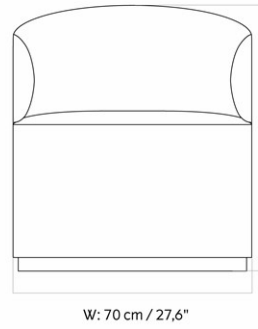

TEAROOM CLUB CHAIR

Designed by *Nick Ross Studio*

MASTER SKU	9600000PIM
PRODUCTION TIME	6 WEEKS
COLLI	1
DIMENSIONS	H: 78 cm W: 70 cm
	D: 58 cm
	SH: 47 cm SD: 49 cm

CARE INSTRUCTIONS

Discover our product care guide for comprehensive care instructions.

[Download](#)

DESCRIPTION

Find more information in the dedicated product fact sheet for this product.

SPEC OPTIONS

MASTER SKU	VARIANT	PRODUCTION TIME	EXCL. VAT SEK
9600000PIM	Price Category - PC0T <i>Audo Bouclé, Audø</i>	6 WEEKS	15.676,00
9600000PIM	Price Category - PC1T <i>Barnum Bouclé, Audø / Champion, JAB / Illusion, Nevotex / Hot Madison, JAB / Maple, Kvadrat / Remix, Kvadrat / Re-wool, Kvadrat</i>	6 WEEKS	17.596,00
9600000PIM	Price Category - PC2T <i>Canvas 2, Kvadrat / Clay, Sahco, Kvadrat / Fiord, Kvadrat / Hallingdal 65, Kvadrat / Moss, Sahco, Kvadrat / Reflect, Kvadrat / Savanna, Kvadrat / Steelcut Trio 3, Kvadrat</i>	6 WEEKS	19.836,00
9600000PIM	Price Category - PC3T <i>Arctic, Jab / Safire, Sahco, Kvadrat / Vidar 4, Kvadrat / Zero, Sahco, Kvadrat</i>	6 WEEKS	21.836,00
9600000PIM	Price Category - PC4T <i>Cabanon Soft, Designers Guild / Grand Mohair, Danish Art Weaving / Lupo, Dedar</i>	6 WEEKS	23.916,00