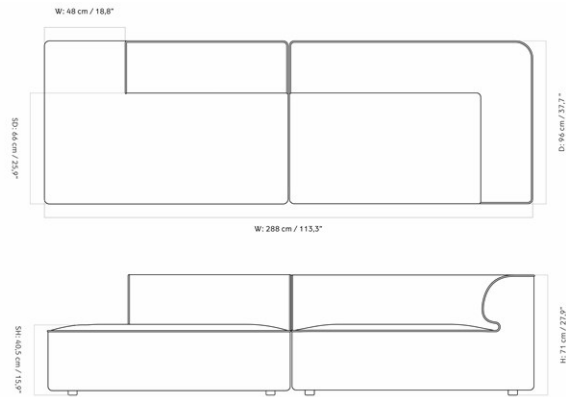

EAVE MODULAR SOFA 96, 2 SEATER, CONFIGURATION 4

Designed by *Norm Architects*

MASTER SKU	9987320PIM
PRODUCTION TIME	7 WEEKS
COLLI	1
DIMENSIONS	H: 71 cm W: 288 cm D: 96 cm SH: 40.5 cm SD: 66 cm AH: 70 cm