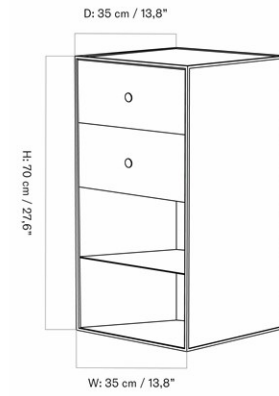

FRAME 70, W/ONE SHELF & TWO DRAWERS
Designed by *Mogens Lassen*

MASTER SKU
PRODUCTION TIME
COLLI
DIMENSIONS

BL39018PIM
2-7 WEEKS
1
H: 70 cm   W: 35 cm
D: 35 cm

CARE INSTRUCTIONS

Discover our product care guide for comprehensive care instructions.

DESCRIPTION

[Download](#)
Find more information in the dedicated product fact sheet for this product.