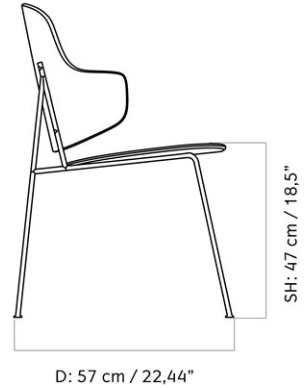

THE PENGUIN, DINING CHAIR, BLACK BASE, NATURAL OAK
Designed by *Ib Kofod-Larsen Design*

PRODUCTION TIME	6 WEEKS	
COLLI	1	
DIMENSIONS	H: 83 cm	W: 56 cm
	D: 57 cm	
	SH: 47 cm	SD: 44.5 cm
	AH: 64.4 cm	

CARE INSTRUCTIONS

Discover our product care guide for comprehensive care instructions.

DESCRIPTION

[Download](#)
Find more information in the dedicated product fact sheet for this product.

SKU		EXCL. VAT SEK
1201025		5.116,00