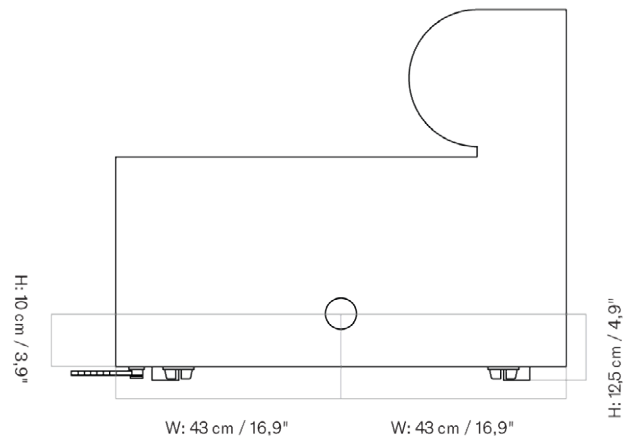

Eave 86 Open End Right — Option 2