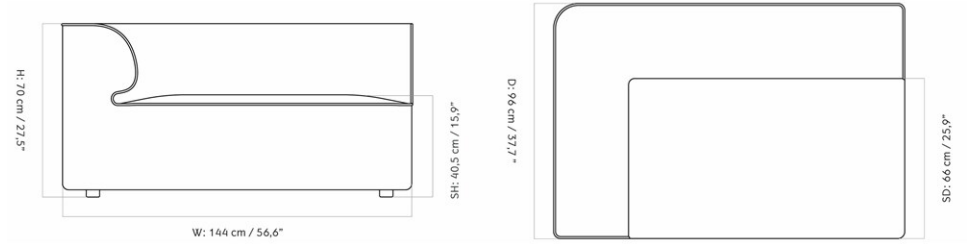

EAVE MODULAR SOFA 96, CORNER, 144

Designed by *Norm Architects*

MASTER SKU	9969500PIM	CARE INSTRUCTIONS	Discover our product care guide for comprehensive care instructions.
PRODUCTION TIME	7 WEEKS		Download
COLLI	1		Find more information in the dedicated product fact sheet for this product.
DIMENSIONS	H: 71 cm W: 144 cm D: 96 cm SH: 40.5 cm SD: 66 cm AH: 70 cm	DESCRIPTION	

SPEC OPTIONS

MASTER SKU	VARIANT	PRODUCTION TIME	EXCL. VAT SEK
9969500PIM	Price Category - PC0T <i>Audo Bouclé, Audø</i>	7 WEEKS	20.476,00
9969500PIM	Price Category - PC1T <i>Barnum Bouclé, Audø / Champion, JAB / Illusion, Nevotex / Hot Madison, JAB / Maple, Kvadrat / Remix, Kvadrat / Re-wool, Kvadrat</i>	7 WEEKS	22.796,00
9969500PIM	Price Category - PC2T <i>Canvas 2, Kvadrat / Clay, Sahco, Kvadrat / Fiord, Kvadrat / Hallingdal 65, Kvadrat / Moss, Sahco, Kvadrat / Reflect, Kvadrat / Savanna, Kvadrat / Steelcut Trio 3, Kvadrat</i>	7 WEEKS	25.356,00
9969500PIM	Price Category - PC3T <i>Arctic, Jab / Safire, Sahco, Kvadrat / Vidar 4, Kvadrat / Zero, Sahco, Kvadrat</i>	7 WEEKS	27.916,00
9969500PIM	Price Category - PC4T <i>Lupo, Dedar</i>	7 WEEKS	30.476,00