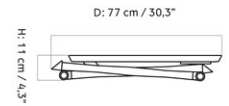

JÄGER LOUNGE TABLE
Designed by *Mogens Lassen*

MASTER SKU	1103000PIM	
COLLI	1	
DIMENSIONS	H: 45 cm	W: 130 cm
	D: 65 cm	

CARE INSTRUCTIONS

Discover our product care guide for comprehensive care instructions.

[Download](#)

Find more information in the dedicated product fact sheet for this product.

DESCRIPTION

STOCK OPTION

SKU	VARIANT	EXCL. VAT SEK
1103039	Natural Oak	23.116,00
1103879	Walnut	25.756,00