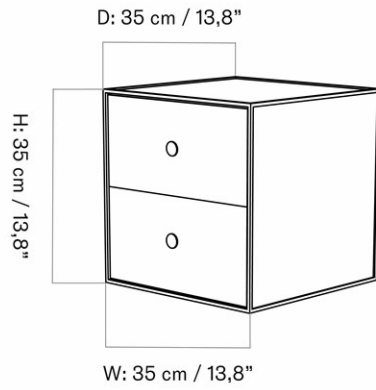

CARE INSTRUCTIONS

Discover our product care guide for comprehensive care instructions.

[Download](#)

DESCRIPTION

Find more information in the dedicated product fact sheet for this product.

FRAME 35 W/TWO DRAWERS
Designed by *Mogens Lassen*