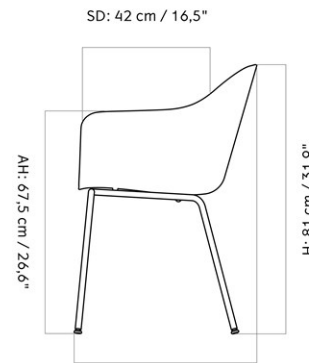

HARBOUR DINING CHAIR, STEEL BASE, UPHOLSTERED SHELL

Designed by *Norm Architects*

W: 58,5 cm / 23"

SD: 42 cm / 16,5"

AH: 67,5 cm / 26,6"

H: 81 cm / 31,9"

D: 55,5 cm / 21,9"

MASTER SKU	9341000PIM
PRODUCTION TIME	5 WEEKS
COLLI	1
DIMENSIONS	H: 81 cm W: 58.5 cm D: 55.5 cm SH: 48 cm SD: 42 cm AH: 67.5 cm