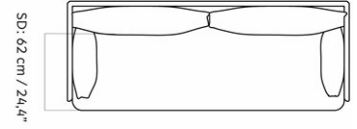

OFFSET SOFA, 3 SEATER W/LOOSE COVER

Designed by *Norm Architects*

MASTER SKU	9854000PIM
PRODUCTION TIME	6 WEEKS
COLLI	1
DIMENSIONS	H: 75 cm W: 228 cm
	D: 90 cm
	SH: 37 cm SD: 62 cm
	AH: 58.5 cm

CARE INSTRUCTIONS

Discover our product care guide for comprehensive care instructions.

[Download](#)

DESCRIPTION

Find more information in the dedicated product fact sheet for this product.