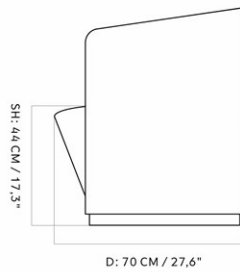

TEAROOM LOUNGE CHAIR

Designed by *Nick Ross Studio*

MASTER SKU	9605000PIM
PRODUCTION TIME	6 WEEKS
COLLI	1
DIMENSIONS	H: 78 cm W: 89 cm D: 70 cm SH: 43 cm SD: 56 cm AH: 78 cm

CARE INSTRUCTIONS

Discover our product care guide for comprehensive care instructions.

[Download](#)

Find more information in the dedicated product fact sheet for this product.

DESCRIPTION

SPEC OPTIONS

MASTER SKU	VARIANT	PRODUCTION TIME	EXCL. VAT SEK
9605000PIM	Price Category - PC0T <i>Audo Bouclé, Audó</i>	6 WEEKS	19.996,00
9605000PIM	Price Category - PC1T <i>Barnum Bouclé, Audó / Champion, JAB / Illusion, Nevotex / Hot Madison, JAB / Maple, Kvadrat / Remix, Kvadrat / Re-wool, Kvadrat</i>	6 WEEKS	22.156,00
9605000PIM	Price Category - PC2T <i>Canvas 2, Kvadrat / Clay, Sahco, Kvadrat / Fiord, Kvadrat / Hallingdal 65, Kvadrat / Moss, Sahco, Kvadrat / Reflect, Kvadrat / Savanna, Kvadrat / Steelcut Trio 3, Kvadrat</i>	6 WEEKS	25.356,00
9605000PIM	Price Category - PC3T <i>Arctic, Jab / Safire, Sahco, Kvadrat / Vidar 4, Kvadrat / Zero, Sahco, Kvadrat</i>	6 WEEKS	28.556,00
9605000PIM	Price Category - PC4T <i>Cabanon Soft, Designers Guild / Grand Mohair, Danish Art Weaving / Lupo, Dedar</i>	6 WEEKS	31.836,00