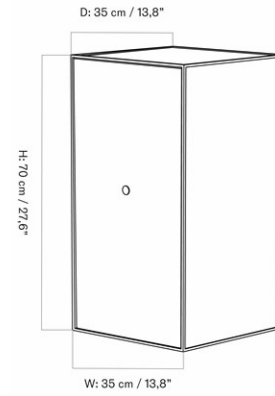

FRAME 70, W/ONE DOOR & TWO SHELVES

Designed by *Mogens Lassen*

MASTER SKU
PRODUCTION TIME
COLLI
DIMENSIONS

BL39017PIM
2-7 WEEKS
1
H: 70 cm   W: 35 cm
D: 35 cm

CARE INSTRUCTIONS

Discover our product care guide for comprehensive care instructions.

DESCRIPTION

[Download](#)
Find more information in the dedicated product fact sheet for this product.