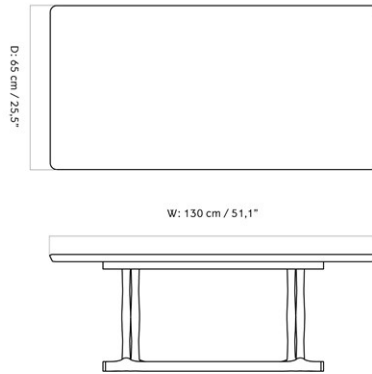

JÄGER LOUNGE TABLE
Designed by *Mogens Lassen*

MASTER SKU	1103000PIM	
COLLI	1	
DIMENSIONS	H: 45 cm	W: 130 cm
	D: 65 cm	

CARE INSTRUCTIONS

Discover our product care guide for comprehensive care instructions.

[Download](#)

Find more information in the dedicated product fact sheet for this product.

DESCRIPTION

STOCK OPTION

SKU	VARIANT	EXCL. VAT SEK
1103039	Natural Oak	23.116,00
1103879	Walnut	25.756,00