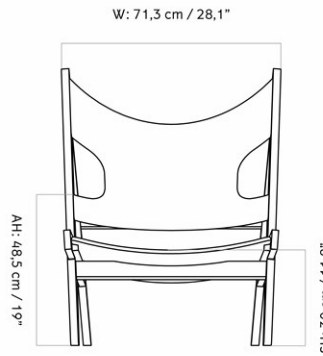

KNITTING LOUNGE CHAIR, OAK BASE

Designed by *Ib Kofod-Larsen Design*

MASTER SKU	9680000PIM
PRODUCTION TIME	5 WEEKS
COLLI	1
DIMENSIONS	H: 90.6 cm W: 71.3 cm D: 66.9 cm SH: 30 cm SD: 42 cm AH: 48.5 cm

CARE INSTRUCTIONS