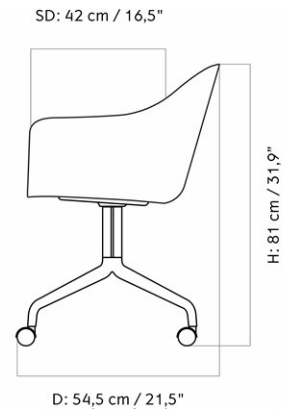

HARBOUR DINING CHAIR, STAR BASE W/CASTERS, PLASTIC SHELL
Designed by *Norm Architects*

MASTER SKU	9391001PIM	
PRODUCTION TIME	2 WEEKS	
COLLI	1	
DIMENSIONS	H: 81 cm	W: 58.5 cm
	D: 54.5 cm	
	SH: 45 cm	SD: 42 cm
	AH: 67.5 cm	

CARE INSTRUCTIONS

Discover our product care guide for comprehensive care instructions.

[Download](#)

Find more information in the dedicated product fact sheet for this product.

DESCRIPTION

SPEC OPTIONS

MASTER SKU	VARIANT	PRODUCTION TIME	EXCL. VAT SEK
9391001PIM	Dependent On Selected Variant - Dependent On Selected Variant	2 WEEKS	7.356,00

QUICK SHIP

SKU	VARIANT	PRODUCTION TIME	EXCL. VAT SEK
9391000-0000ZZZZ	Black - Black, 9011	2 WEEKS	7.356,00
9391000-0001ZZZZ	Black - Burned red, 8015	2 WEEKS	7.356,00
9391000-0002ZZZZ	Black - Khaki, 1011	2 WEEKS	7.356,00
9391000-0003ZZZZ	Black - Light Grey, 9002	2 WEEKS	7.356,00
9391000-0004ZZZZ	Black - Olive, 7002	2 WEEKS	7.356,00
9391000-0005ZZZZ	Black - White, 9016	2 WEEKS	7.356,00
9391000-0200ZZZZ	Polished aluminium - Black, 9011	2 WEEKS	7.356,00
9391000-0201ZZZZ	Polished aluminium - Burned red, 8015	2 WEEKS	7.356,00
9391000-0202ZZZZ	Polished aluminium - Khaki, 1011	2 WEEKS	7.356,00
9391000-0203ZZZZ	Polished aluminium - Light Grey, 9002	2 WEEKS	7.356,00