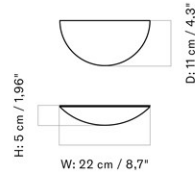

FUNGI SHELF SMALL