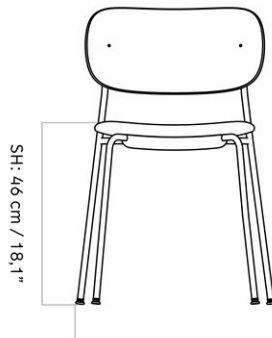

CO DINING CHAIR, BLACK BASE, UPHOLSTERED SEAT, OAK BACK

Designed by *Norm Architects*

W: 52 cm / 20,5"

SD: 40 cm / 15,7"