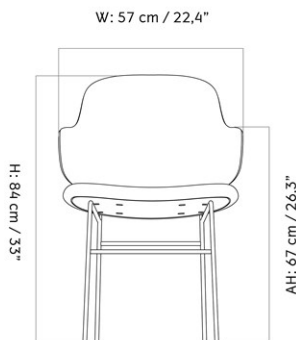

THE PENGUIN DINING CHAIR, UPHOLSTERED SEAT AND BACK
 Designed by *Ib Kofod-Larsen Design*

MASTER SKU	1229000PIM
PRODUCTION TIME	6 WEEKS
COLLI	1
DIMENSIONS	H: 84 cm W: 57 cm D: 57 cm SH: 47 cm SD: 44.5 cm AH: 67 cm