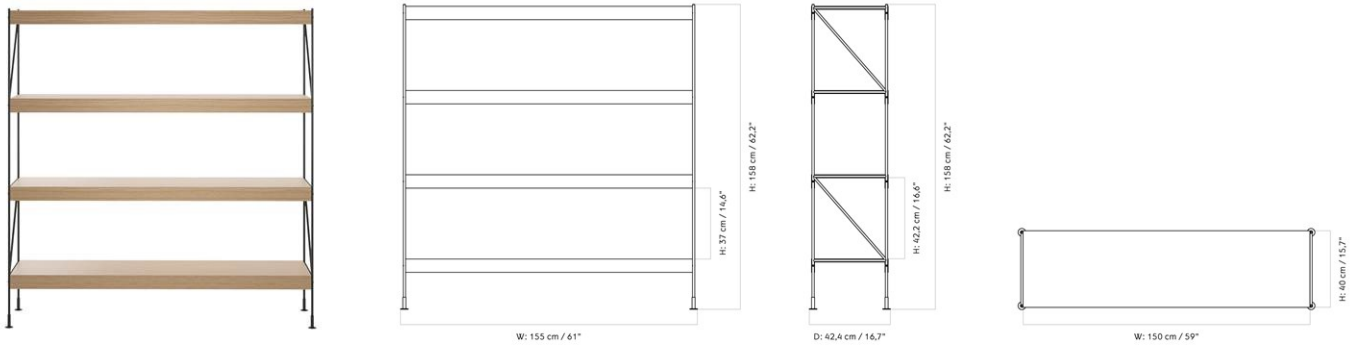

ZET STORING SYSTEM, H158 CM / 62"

Designed by *Kaschkasch*

MASTER SKU
COLLI
DIMENSIONS

7300002PIM
1
H: 158 cm   W: 153 cm
D: 40 cm

CARE INSTRUCTIONS

Discover our product care guide for comprehensive care instructions.

DESCRIPTION

[Download](#)
Find more information in the dedicated product fact sheet for this product.

STOCK OPTION

SKU	VARIANT	EXCL. VAT SEK
7375539	Black Steel Base - Black Oak	13.420,00
7375849	Black Steel Base - Dark Stained Oak	13.420,00
7375039	Black Steel Base - Natural Oak	13.420,00