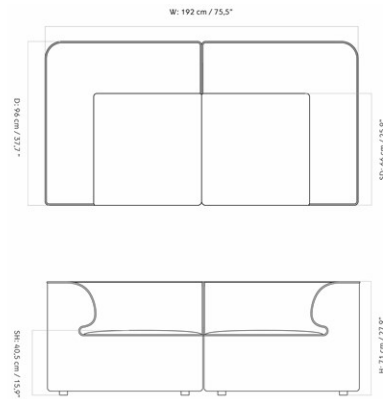

EAVE MODULAR SOFA 96, 2 SEATER, CONFIGURATION 1

Designed by *Norm Architects*

MASTER SKU	9987020PIM
PRODUCTION TIME	7 WEEKS
COLLI	1
DIMENSIONS	H: 71 cm W: 192 cm D: 96 cm SH: 40.5 cm SD: 66 cm AH: 70 cm

CARE INSTRUCTIONS

Discover our product care guide for comprehensive care instructions.

[Download](#)

DESCRIPTION

Find more information in the dedicated product fact sheet for this product.

SPEC OPTIONS

MASTER SKU	VARIANT	PRODUCTION TIME	EXCL. VAT SEK
9987020PIM	Price Category - PC0T <i>Audo Bouclé, Audø</i>	7 WEEKS	32.076,00
9987020PIM	Price Category - PC1T <i>Barnum Bouclé, Audø / Champion, JAB / Illusion, Nevotex / Hot Madison, JAB / Maple, Kvadrat / Remix, Kvadrat / Re-wool, Kvadrat</i>	7 WEEKS	36.716,00
9987020PIM	Price Category - PC2T <i>Canvas 2, Kvadrat / Clay, Sahco, Kvadrat / Fiord, Kvadrat / Hallingdal 65, Kvadrat / Moss, Sahco, Kvadrat / Reflect, Kvadrat / Savanna, Kvadrat / Steelcut Trio 3, Kvadrat</i>	7 WEEKS	46.076,00
9987020PIM	Price Category - PC3T <i>Arctic, Jab / Safire, Sahco, Kvadrat / Vidar 4, Kvadrat / Zero, Sahco, Kvadrat</i>	7 WEEKS	50.716,00
9987020PIM	Price Category - PC4T <i>Lupo, Dedar</i>	7 WEEKS	55.596,00