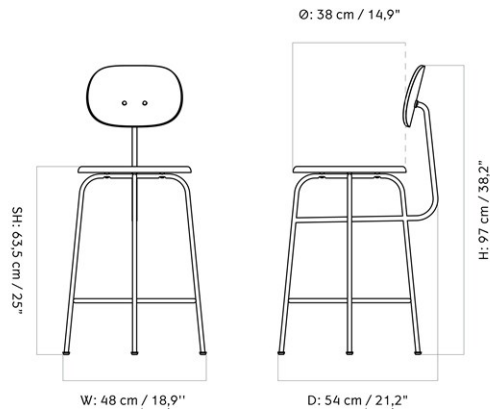

AFTERROOM COUNTER CHAIR PLUS, BLACK BASE, UPHOLSTERED SEAT, VENEER BACK

Designed by *Afteroom*

MASTER SKU	8484000PIM
PRODUCTION TIME	6 WEEKS
COLLI	1
DIMENSIONS	H: 97 cm W: 48 cm D: 54 cm SH: 64 cm SD: 34 cm

CARE INSTRUCTIONS

Discover our product care guide for comprehensive care instructions.

[Download](#)

Find more information in the dedicated product fact sheet for this product.

DESCRIPTION

SPEC OPTIONS

MASTER SKU	VARIANT	PRODUCTION TIME	EXCL. VAT SEK
8484000PIM	Price Category - PC0T - NEW <i>Audo Bouclé, Audo</i>	6 WEEKS	5.756,00
8484000PIM	Price Category - PC1T - NEW <i>Barnum Bouclé, Audo / Champion, JAB / Illusion, Nevotex / Hot Madison, JAB / Maple, Kvadrat / Remix, Kvadrat / Re-wool, Kvadrat</i>	6 WEEKS	6.236,00
8484000PIM	Price Category - PC0L - NEW <i>Sierra, Camo</i>	6 WEEKS	6.636,00
8484000PIM	Price Category - PC2T - NEW <i>Canvas 2, Kvadrat / Clay, Sahco, Kvadrat / Fiord, Kvadrat / Hallingdal 65, Kvadrat / Moss, Sahco, Kvadrat / Reflect, Kvadrat / Savanna, Kvadrat / Steelcut Trio 3, Kvadrat</i>	6 WEEKS	6.636,00
8484000PIM	Price Category - PC3T - NEW <i>Arctic, Jab / Safire, Sahco, Kvadrat / Vidar 4, Kvadrat / Zero, Sahco, Kvadrat</i>	6 WEEKS	6.876,00
8484000PIM	Price Category - PC1L - NEW <i>Dakar, Nevotex / Envy, Sørensen / Ultra, Sørensen</i>	6 WEEKS	6.956,00
8484000PIM	Price Category - PC2L - NEW <i>Dunes, Sørensen / Nuance, Sørensen</i>	6 WEEKS	7.196,00
8484000PIM	Price Category - PC4T - NEW <i>Cabanon Soft, Designers Guild / Grand Mohair, Danish Art Weaving / Lupo, Dedar</i>	6 WEEKS	7.196,00