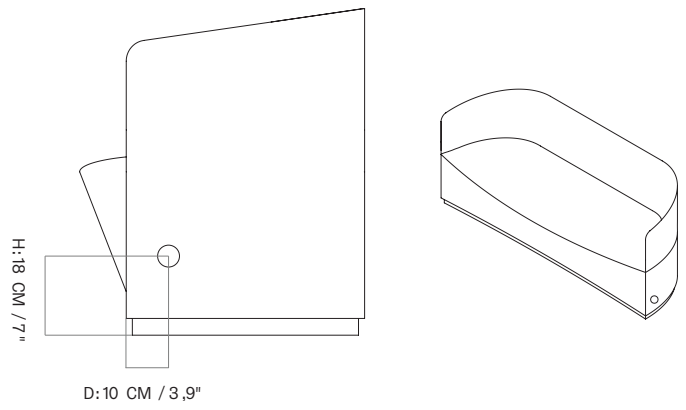

Right Position

ADD ON COST

VARIANT

EXCL. VAT SEK

Power Outlet for Tearoom Sofa, one piece

2.396,00