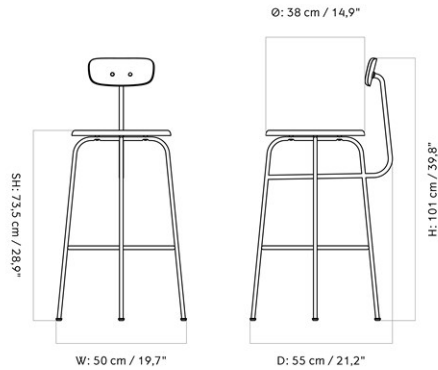

AFTERROOM BAR CHAIR, BLACK BASE, UPHOLSTERED SEAT, VENEER BACK

Designed by *Afteroom*

MASTER SKU	8485000PIM
PRODUCTION TIME	6 WEEKS
COLLI	1
DIMENSIONS	H: 101 cm W: 50 cm D: 55 cm SH: 73 cm SD: 34 cm

CARE INSTRUCTIONS

Discover our product care guide for comprehensive care instructions.

[Download](#)

Find more information in the dedicated product fact sheet for this product.

DESCRIPTION

SPEC OPTIONS

MASTER SKU	VARIANT	PRODUCTION TIME	EXCL. VAT SEK
8485000PIM	Price Category - PC0T - NEW <i>Audo Bouclé, Audo</i>	6 WEEKS	5.756,00
8485000PIM	Price Category - PC1T - NEW <i>Barnum Bouclé, Audo / Champion, JAB / Illusion, Nevotex / Hot Madison, JAB / Maple, Kvadrat / Remix, Kvadrat / Re-wool, Kvadrat</i>	6 WEEKS	6.156,00
8485000PIM	Price Category - PC2T - NEW <i>Canvas 2, Kvadrat / Clay, Sahco, Kvadrat / Fiord, Kvadrat / Hallingdal 65, Kvadrat / Moss, Sahco, Kvadrat / Reflect, Kvadrat / Savanna, Kvadrat / Steelcut Trio 3, Kvadrat</i>	6 WEEKS	6.476,00
8485000PIM	Price Category - PC0L - NEW <i>Sierra, Camo</i>	6 WEEKS	6.636,00
8485000PIM	Price Category - PC3T - NEW <i>Arctic, Jab / Safire, Sahco, Kvadrat / Vidar 4, Kvadrat / Zero, Sahco, Kvadrat</i>	6 WEEKS	6.716,00
8485000PIM	Price Category - PC4T - NEW <i>Cabanon Soft, Designers Guild / Grand Mohair, Danish Art Weaving / Lufo, Dedar</i>	6 WEEKS	7.116,00
8485000PIM	Price Category - PC1L - NEW <i>Dakar, Nevotex / Envy, Sørensen / Ultra, Sørensen</i>	6 WEEKS	7.196,00
8485000PIM	Price Category - PC2L - NEW <i>Dunes, Sørensen / Nuance, Sørensen</i>	6 WEEKS	7.676,00