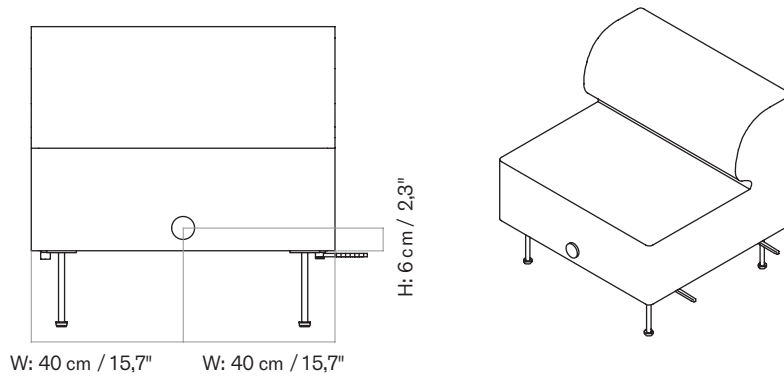

POWER OUTLET
FOR EAVE DINING SOFA

Corner Left

Corner Right

80