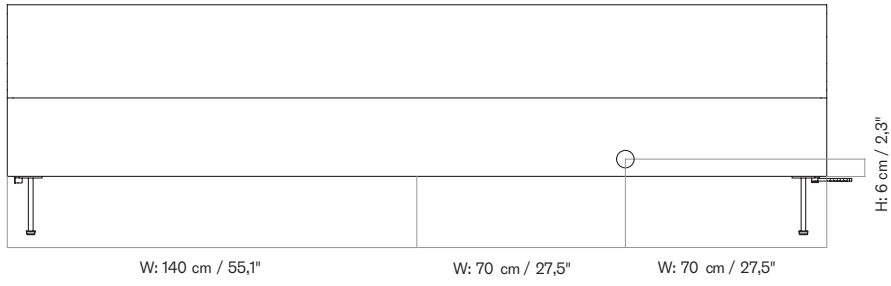

POWER OUTLET
FOR EAVE DINING SOFA

280 Right Position