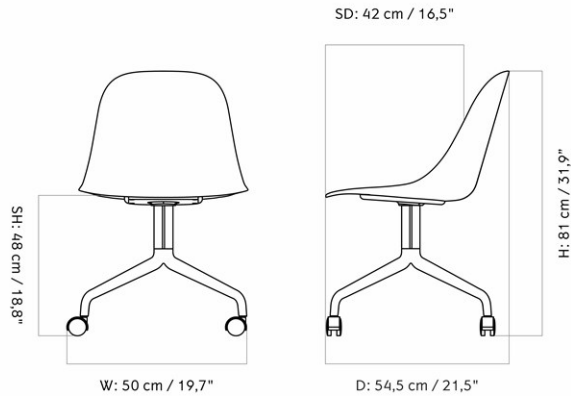

HARBOUR SIDE DINING CHAIR, STAR BASE W/CASTERS, UPHOLSTERED SHELL

Designed by *Norm Architects*

MASTER SKU	9398000PIM
PRODUCTION TIME	5 WEEKS
COLLI	1
DIMENSIONS	H: 81 cm W: 50 cm D: 55.5 cm SH: 48 cm SD: 42 cm

CARE INSTRUCTIONS

Discover our product care guide for comprehensive care instructions.

[Download](#)

Find more information in the dedicated product fact sheet for this product.

DESCRIPTION

SPEC OPTIONS

MASTER SKU	VARIANT	PRODUCTION TIME	EXCL. VAT SEK
9398000PIM	Price Category - PC0T <i>Audo Bouclé, Audo</i>	5 WEEKS	6.956,00
9398000PIM	Price Category - PC1T <i>Barnum Bouclé, Audo / Champion, JAB / Illusion, Nevotex / Hot Madison, JAB / Maple, Kvadrat / Remix, Kvadrat / Re-wool, Kvadrat</i>	5 WEEKS	8.316,00
9398000PIM	Price Category - PC2T <i>Canvas 2, Kvadrat / Clay, Sahco, Kvadrat / Fiord, Kvadrat / Hallingdal 65, Kvadrat / Moss, Sahco, Kvadrat / Reflect, Kvadrat / Savanna, Kvadrat / Steelcut Trio 3, Kvadrat</i>	5 WEEKS	10.796,00
9398000PIM	Price Category - PC0L - NEW <i>Sierra, Camo</i>	5 WEEKS	12.636,00
9398000PIM	Price Category - PC3T <i>Arctic, Jab / Safire, Sahco, Kvadrat / Vidar 4, Kvadrat / Zero, Sahco, Kvadrat</i>	5 WEEKS	12.956,00
9398000PIM	Price Category - PC1L <i>Dakar, Nevotex / Ultra, Sørensen</i>	5 WEEKS	13.116,00
9398000PIM	Price Category - PC4T <i>Grand Mohair, Danish Art Weaving / Lupo, Dedar</i>	5 WEEKS	13.676,00
9398000PIM	Price Category - PC2L <i>Dunes, Sørensen / Nuance, Sørensen</i>	5 WEEKS	14.556,00