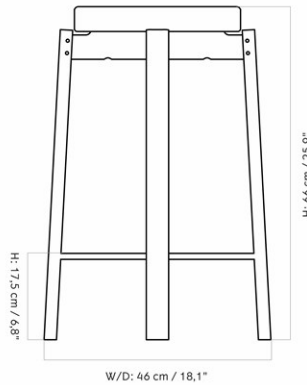

PASSAGE COUNTER STOOL, WALNUT BASE, UPHOLSTERED SEAT, BRASS RING

Designed by *Kroeyer-Saetter-Lassen*

MASTER SKU	1513100PIM
PRODUCTION TIME	5-8 WEEKS
COLLI	1
DIMENSIONS	H: 66 cm W: 46 cm
	D: 46 cm
	SH: 66 cm SD: 33.5 cm

CARE INSTRUCTIONS

Discover our product care guide for comprehensive care instructions.

[Download](#)

Find more information in the dedicated product fact sheet for this product.

DESCRIPTION

SPEC OPTIONS

MASTER SKU	VARIANT	PRODUCTION TIME	EXCL. VAT SEK
1513100PIM	Price Category - PC0L - NEW <i>Sierra, Camo</i>	8 WEEKS	8.476,00
1513100PIM	Price Category - PC0T - NEW <i>Audo Bouclé, Audo</i>	8 WEEKS	8.476,00
1513100PIM	Price Category - PC1T - NEW <i>Barnum Bouclé, Audo / Champion, JAB / Illusion, Nevotex / Hot Madison, JAB / Maple, Kvadrat / Remix, Kvadrat / Re-wool, Kvadrat</i>	8 WEEKS	9.196,00
1513100PIM	Price Category - PC1L - NEW <i>Dakar, Nevotex / Envy, Sørensen / Ultra, Sørensen</i>	8 WEEKS	9.436,00
1513100PIM	Price Category - PC2T - NEW <i>Canvas 2, Kvadrat / Clay, Sahco, Kvadrat / Fiord, Kvadrat / Hallingdal 65, Kvadrat / Moss, Sahco, Kvadrat / Reflect, Kvadrat / Savanna, Kvadrat / Steelcut Trio 3, Kvadrat</i>	8 WEEKS	9.756,00
1513100PIM	Price Category - PC2L - NEW <i>Dunes, Sørensen / Nuance, Sørensen</i>	8 WEEKS	10.396,00
1513100PIM	Price Category - PC3T - NEW <i>Arctic, Jab / Safire, Sahco, Kvadrat / Vidar 4, Kvadrat / Zero, Sahco, Kvadrat</i>	8 WEEKS	10.636,00
1513100PIM	Price Category - PC3L - NEW	8 WEEKS	11.116,00