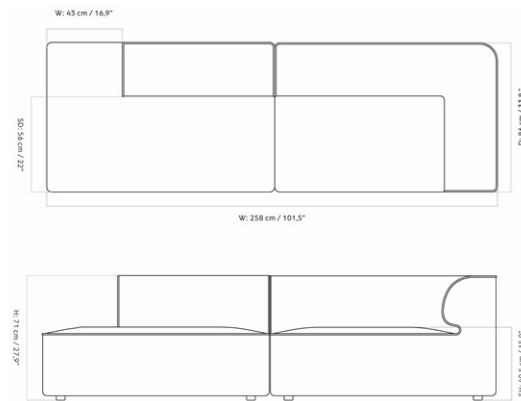

EAVE MODULAR SOFA 86, 2 SEATER, CONFIGURATION 4

Designed by *Norm Architects*

MASTER SKU	9986120PIM
PRODUCTION TIME	7 WEEKS
COLLI	1
DIMENSIONS	H: 71 cm W: 258 cm D: 86 cm SH: 40.5 cm SD: 56 cm AH: 70 cm

CARE INSTRUCTIONS

Discover our product care guide for comprehensive care instructions.

[Download](#)

Find more information in the dedicated product fact sheet for this product.

DESCRIPTION

SPEC OPTIONS

MASTER SKU	VARIANT	PRODUCTION TIME	EXCL. VAT SEK
9986120PIM	Price Category - PC0T <i>Audo Bouclé, Audø</i>	7 WEEKS	34.796,00
9986120PIM	Price Category - PC1T <i>Barnum Bouclé, Audø / Champion, JAB / Illusion, Nevotex / Hot Madison, JAB / Maple, Kvadrat / Remix, Kvadrat / Re-wool, Kvadrat</i>	7 WEEKS	39.276,00
9986120PIM	Price Category - PC2T <i>Canvas 2, Kvadrat / Clay, Sahco, Kvadrat / Fiord, Kvadrat / Hallingdal 65, Kvadrat / Moss, Sahco, Kvadrat / Reflect, Kvadrat / Savanna, Kvadrat / Steelcut Trio 3, Kvadrat</i>	7 WEEKS	44.476,00
9986120PIM	Price Category - PC3T <i>Arctic, Jab / Safire, Sahco, Kvadrat / Vidar 4, Kvadrat / Zero, Sahco, Kvadrat</i>	7 WEEKS	49.596,00
9986120PIM	Price Category - PC4T <i>Lupo, Dedar</i>	7 WEEKS	54.716,00