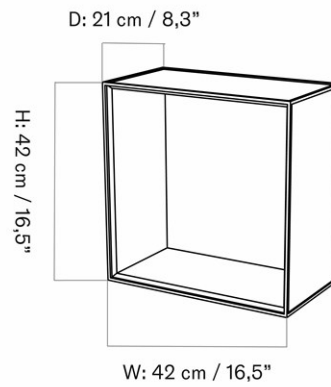

FRAME 42

Designed by *Mogens Lassen*

MASTER SKU
PRODUCTION TIME
COLLI
DIMENSIONS

BL39008PIM
2 WEEKS
1
H: 42 cm
D: 21 cm

W: 42 cm

CARE INSTRUCTIONS

Discover our product care guide for comprehensive care instructions.

[Download](#)

DESCRIPTION

Find more information in the dedicated product fact sheet for this product.