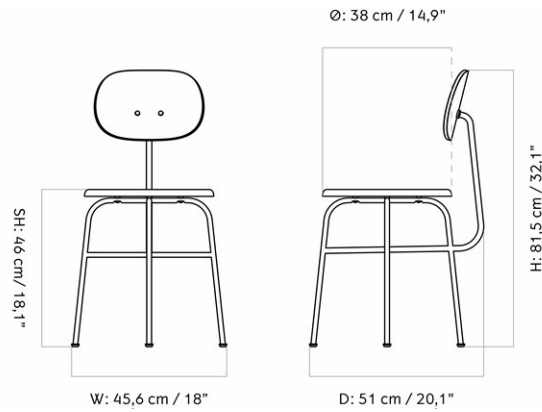

AFTERROOM DINING CHAIR PLUS, BLACK BASE, UPHOLSTERED SEAT, VENEER BACK

Designed by *Afteroom*

MASTER SKU	8482000PIM
PRODUCTION TIME	6 WEEKS
COLLI	1
DIMENSIONS	H: 81 cm W: 45 cm D: 50 cm SH: 46 cm SD: 34 cm

CARE INSTRUCTIONS

Discover our product care guide for comprehensive care instructions.

[Download](#)

Find more information in the dedicated product fact sheet for this product.

DESCRIPTION

SPEC OPTIONS

MASTER SKU	VARIANT	PRODUCTION TIME	EXCL. VAT SEK
8482000PIM	Price Category - PC0T - NEW <i>Audo Bouclé, Audo</i>	6 WEEKS	5.116,00
8482000PIM	Price Category - PC1T - NEW <i>Barnum Bouclé, Audo / Champion, JAB / Illusion, Nevotex / Hot Madison, JAB / Maple, Kvadrat / Remix, Kvadrat / Re-wool, Kvadrat</i>	6 WEEKS	5.516,00
8482000PIM	Price Category - PC2T - NEW <i>Canvas 2, Kvadrat / Clay, Sahco, Kvadrat / Fiord, Kvadrat / Hallingdal 65, Kvadrat / Moss, Sahco, Kvadrat / Reflect, Kvadrat / Savanna, Kvadrat / Steelcut Trio 3, Kvadrat</i>	6 WEEKS	5.996,00
8482000PIM	Price Category - PC0L - NEW <i>Sierra, Camo</i>	6 WEEKS	6.156,00
8482000PIM	Price Category - PC3T - NEW <i>Arctic, Jab / Safire, Sahco, Kvadrat / Vidar 4, Kvadrat / Zero, Sahco, Kvadrat</i>	6 WEEKS	6.236,00
8482000PIM	Price Category - PC1L - NEW <i>Dakar, Nevotex / Envy, Sørensen / Ultra, Sørensen</i>	6 WEEKS	6.396,00
8482000PIM	Price Category - PC4T - NEW <i>Cabanon Soft, Designers Guild / Grand Mohair, Danish Art Weaving / Lupo, Dedar</i>	6 WEEKS	6.476,00
8482000PIM	Price Category - PC2L - NEW <i>Dunes, Sørensen / Nuance, Sørensen</i>	6 WEEKS	6.636,00