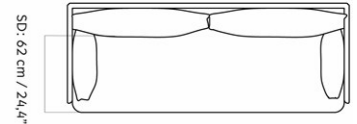

W: 228 cm / 89.8"

H: 75 cm / 29.5"

SH: 38 cm / 14.9"

D: 90 cm / 35.4"

SD: 62 cm / 24.4"

MASTER SKU	9851000PIM	CARE INSTRUCTIONS	Discover our product care guide for comprehensive care instructions.
PRODUCTION TIME	5 WEEKS		
COLLI	1		Download
DIMENSIONS	H: 75 cm W: 228 cm D: 90 cm SH: 38 cm SD: 62 cm AH: 65 cm	DESCRIPTION	Find more information in the dedicated product fact sheet for this product.