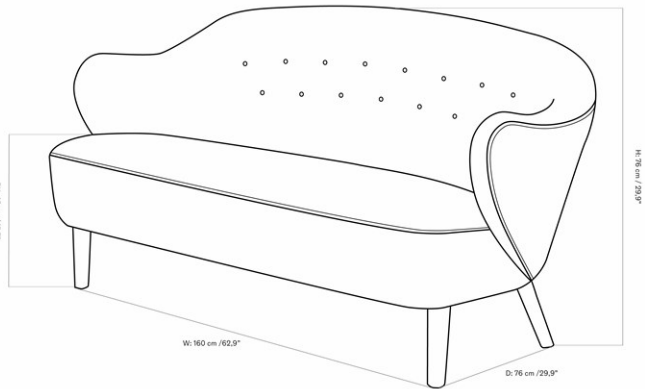

INGEBORG SOFA SIGNATUR
Designed by *Flemming Lassen*

MASTER SKU 1501930PIM
PRODUCTION TIME 6 WEEKS
COLLI 1

CARE INSTRUCTIONS

Discover our product care guide for comprehensive care instructions.

[Download](#)

DESCRIPTION

Find more information in the dedicated product fact sheet for this product.