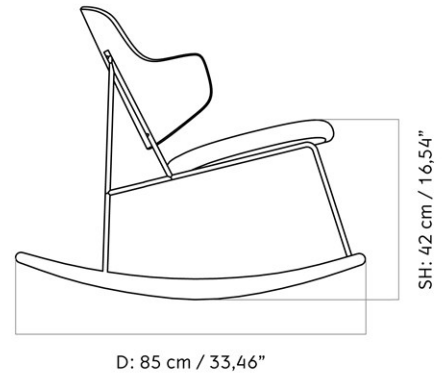

THE PENGUIN ROCKING CHAIR, UPHOLSTERED SEAT, WALNUT BACK

Designed by *Ib Kofod-Larsen Design*

MASTER SKU	1206000PIM	CARE INSTRUCTIONS	Discover our product care guide for comprehensive care instructions.
PRODUCTION TIME	8-10 WEEKS		Download
COLLI	0-1	DESCRIPTION	Find more information in the dedicated product fact sheet for this product.
DIMENSIONS	H: 73 cm W: 55 cm D: 85 cm SH: 42 cm SD: 44.5 cm AH: 63 cm		

SPEC OPTIONS

MASTER SKU	VARIANT	COLLI	PRODUCTION TIME	EXCL. VAT SEK
1206000PIM	Price Category - PC0T <i>Audo Bouclé, Audó</i>	1	8 WEEKS	11.356,00
1206000PIM	Price Category - PC1T <i>Barnum Bouclé, Audó / Champion, JAB / Illusion, Nevotex / Hot Madison, JAB / Remix, Kvadrat / Re-wool, Kvadrat</i>	1	8 WEEKS	12.156,00
1206000PIM	Price Category - PC2T <i>Canvas 2, Kvadrat / Clay, Sahco, Kvadrat / Fiord, Kvadrat / Hallingdal 65, Kvadrat / Moss, Sahco, Kvadrat / Reflect, Kvadrat / Savanna, Kvadrat / Steelcut Trio 3, Kvadrat</i>	1	8 WEEKS	12.636,00
1206000PIM	Price Category - PC3T <i>Arctic, Jab / Safire, Sahco, Kvadrat / Vidar 4, Kvadrat / Zero, Sahco, Kvadrat</i>	1	8 WEEKS	12.876,00
1206000PIM	Price Category - PC4T <i>Grand Mohair, Danish Art Weaving / Lupo, Dedar</i>	1	8 WEEKS	13.356,00
1206000PIM	Price Category - PC1L <i>Dakar, Nevotex / Envy, Sørensen / Ultra, Sørensen</i>	1	8 WEEKS	13.996,00
1206000PIM	Price Category - PC2L <i>Dunes, Sørensen / Nuance, Sørensen</i>	1	8 WEEKS	15.916,00
1206000PIM	Price Category - PC3L	1	8 WEEKS	17.916,00