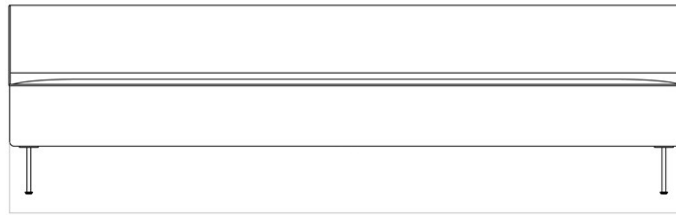

EAVE DINING SOFA 280

Designed by *Norm Architects*

W: 280 cm / 110,2"