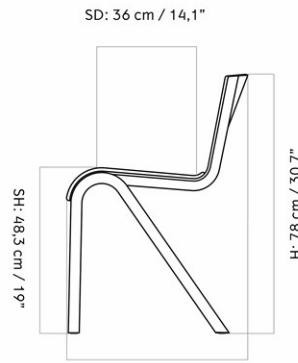

D: 50 cm / 19,7"

SW: 41,5 cm / 16,4"

MASTER SKU	8202000PIM
PRODUCTION TIME	15 WEEKS
COLLI	1
DIMENSIONS	H: 78 cm W: 47.5 cm
	D: 50 cm
	SH: 47.3 cm SD: 36 cm

CARE INSTRUCTIONS

Discover our product care guide for comprehensive care instructions.

[Download](#)

Find more information in the dedicated product fact sheet for this product.

DESCRIPTION

SPEC OPTIONS

MASTER SKU	VARIANT	PRODUCTION TIME	EXCL. VAT SEK
8202000PIM	Price Category - PC0T <i>Audo Bouclé, Audo</i>	15 WEEKS	3.756,00
8202000PIM	Price Category - PC1T <i>Barnum Bouclé, Audo / Champion, JAB / Illusion, Nevotex / Hot Madison, JAB / Maple, Kvadrat / Remix, Kvadrat / Re-wool, Kvadrat</i>	15 WEEKS	4.556,00
8202000PIM	Price Category - PC1L <i>Dakar, Nevotex / Envy, Sørensen / Ultra, Sørensen</i>	15 WEEKS	4.796,00
8202000PIM	Price Category - PC2T <i>Canvas 2, Kvadrat / Clay, Sahco, Kvadrat / Fiord, Kvadrat / Hallingdal 65, Kvadrat / Moss, Sahco, Kvadrat / Reflect, Kvadrat / Savanna, Kvadrat / Steelcut Trio 3, Kvadrat</i>	15 WEEKS	5.116,00
8202000PIM	Price Category - PC2L <i>Dunes, Sørensen / Nuance, Sørensen</i>	15 WEEKS	5.516,00
8202000PIM	Price Category - PC3T <i>Arctic, Jab / Safire, Sahco, Kvadrat / Vidar 4, Kvadrat / Zero, Sahco, Kvadrat</i>	15 WEEKS	5.596,00
8202000PIM	Price Category - PC3L	15 WEEKS	6.236,00
8202000PIM	Price Category - PC4T <i>Grand Mohair, Danish Art Weaving / Lupo, Dedar</i>	15 WEEKS	6.396,00
8202000PIM	Price Category - PC0L - NEW	15 WEEKS	6.716,00