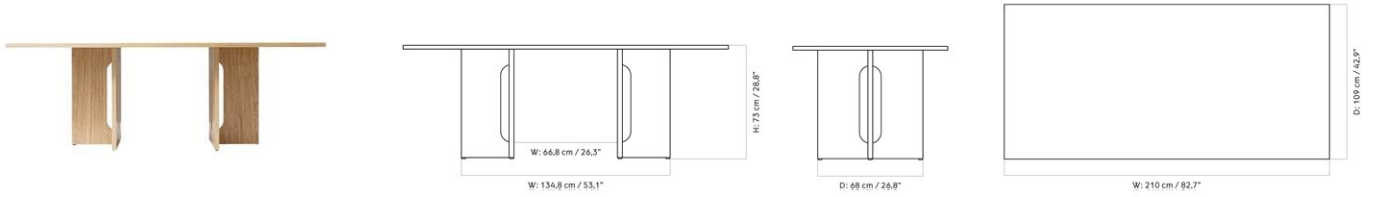

70 × 60

D: 60 cm / 23,6"

Ø80

Ø: 80 cm / 31,5"

ADD ON COST

VARIANT	SIZE	EXCL. VAT SEK
CERAMIC TABLETOP	60 x 70 cm	8.316,00
	Ø80 cm	9.516,00

ANDROGYNE DINING TABLE RECTANGULAR, L210 CM
 Designed by *Danielle Siggerud*