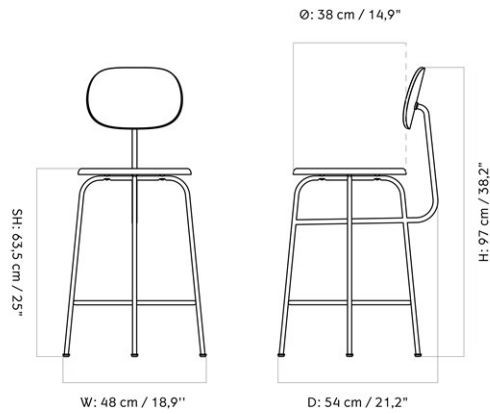

AFTERROOM COUNTER CHAIR PLUS, BLACK BASE, UPHOLSTERED SEAT AND BACK

Designed by *Afteroom*

MASTER SKU	9455000PIM
PRODUCTION TIME	5 WEEKS
COLLI	1
DIMENSIONS	H: 97 cm W: 48 cm D: 54 cm SH: 63.5 cm SD: 38 cm