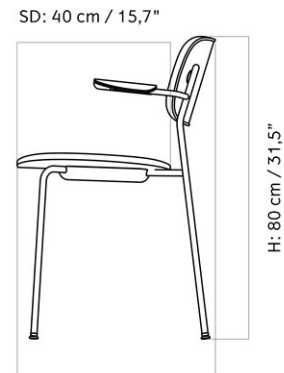

D: 50,5 cm / 19,9"

MASTER SKU	1115000PIM	CARE INSTRUCTIONS	Discover our product care guide for comprehensive care instructions.
PRODUCTION TIME	5 WEEKS		Download
COLLI	1		Find more information in the dedicated product fact sheet for this product.
DIMENSIONS	H: 80 cm D: 50.5 cm SH: 48 cm AH: 68 cm	W: 62 cm SD: 39.5 cm	

SPEC OPTIONS

MASTER SKU	VARIANT	PRODUCTION TIME	EXCL. VAT SEK
1115000PIM	Price Category - PC0T <i>Audo Bouclé, Audo</i>	5 WEEKS	5.276,00
1115000PIM	Price Category - PC1T <i>Barnum Bouclé, Audo / Champion, JAB / Illusion, Nevotex / Hot Madison, JAB / Maple, Kvadrat / Remix, Kvadrat / Re-wool, Kvadrat</i>	5 WEEKS	5.996,00
1115000PIM	Price Category - PC0L - NEW <i>Sierra, Camo</i>	5 WEEKS	6.716,00
1115000PIM	Price Category - PC2T <i>Canvas 2, Kvadrat / Clay, Sahco, Kvadrat / Fiord, Kvadrat / Hallingdal 65, Kvadrat / Moss, Sahco, Kvadrat / Reflect, Kvadrat / Savanna, Kvadrat / Steelcut Trio 3, Kvadrat</i>	5 WEEKS	7.196,00
1115000PIM	Price Category - PC1L <i>Dakar, Nevotex / Envy, Sørensen / Ultra, Sørensen</i>	5 WEEKS	7.356,00
1115000PIM	Price Category - PC3T <i>Arctic, Jab / Safire, Sahco, Kvadrat / Vidar 4, Kvadrat / Zero, Sahco, Kvadrat</i>	5 WEEKS	8.076,00
1115000PIM	Price Category - PC2L <i>Dunes, Sørensen / Nuance, Sørensen</i>	5 WEEKS	8.236,00
1115000PIM	Price Category - PC4T <i>Cabanon Soft, Designers Guild / Grand Mohair, Danish Art Weaving / Lupo, Dedar</i>	5 WEEKS	9.036,00