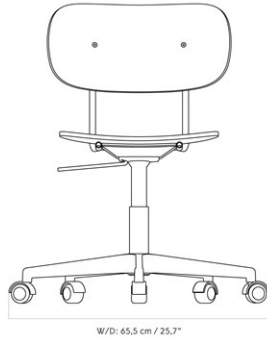

CO TASK CHAIR, STAR BASE W/CASTERS, POLISHED ALUMINIUM, OAK SEAT AND BACK
Designed by *Norm Architects*

MASTER SKU	1501019PIM
PRODUCTION TIME	8 WEEKS
COLLI	1
DIMENSIONS	H: 78.5 cm W: 65.5 cm
	D: 65.5 cm
	SH: 44 cm SD: 39.5 cm

CARE INSTRUCTIONS

Discover our product care guide for comprehensive care instructions.

[Download](#)

DESCRIPTION

Find more information in the dedicated product fact sheet for this product.

QUICK SHIP

SKU	VARIANT	PRODUCTION TIME	EXCL. VAT SEK
1501849	Dark Stained Oak - NEW	8 WEEKS	6.156,00
1501539	Black Oak - NEW	8 WEEKS	7.356,00
1501019	Natural Oak - NEW	8 WEEKS	7.356,00