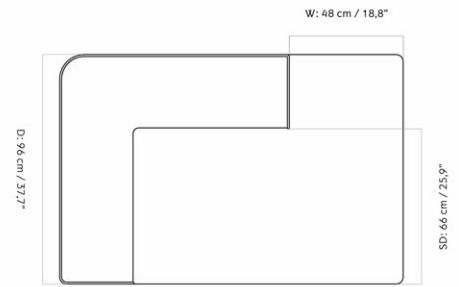

EAVE MODULAR SOFA 96, CHAISE LONGUE

Designed by *Norm Architects*

MASTER SKU	9969300PIM	CARE INSTRUCTIONS	Discover our product care guide for comprehensive care instructions.
PRODUCTION TIME	7 WEEKS		Download
COLLI	1	DESCRIPTION	Find more information in the dedicated product fact sheet for this product.
DIMENSIONS	H: 71 cm W: 144 cm D: 96 cm SH: 40.5 cm SD: 66 cm AH: 70 cm		

SPEC OPTIONS

MASTER SKU	VARIANT	PRODUCTION TIME	EXCL. VAT SEK
9969300PIM	Price Category - PC0T <i>Audo Bouclé, Audø</i>	7 WEEKS	19.196,00
9969300PIM	Price Category - PC1T <i>Barnum Bouclé, Audø / Champion, JAB / Illusion, Nevotex / Hot Madison, JAB / Maple, Kvadrat / Remix, Kvadrat / Re-wool, Kvadrat</i>	7 WEEKS	21.436,00
9969300PIM	Price Category - PC2T <i>Canvas 2, Kvadrat / Clay, Sahco, Kvadrat / Fiord, Kvadrat / Hallingdal 65, Kvadrat / Moss, Sahco, Kvadrat / Reflect, Kvadrat / Savanna, Kvadrat / Steelcut Trio 3, Kvadrat</i>	7 WEEKS	23.996,00
9969300PIM	Price Category - PC3T <i>Arctic, Jab / Safire, Sahco, Kvadrat / Vidar 4, Kvadrat / Zero, Sahco, Kvadrat</i>	7 WEEKS	26.556,00
9969300PIM	Price Category - PC4T <i>Lupo, Dedar</i>	7 WEEKS	29.116,00