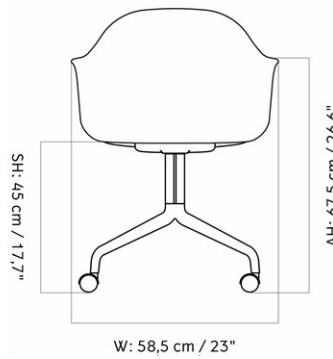

HARBOUR DINING CHAIR, STAR BASE W/CASTERS, PLASTIC SHELL
Designed by *Norm Architects*

MASTER SKU	9391001PIM	
PRODUCTION TIME	2 WEEKS	
COLLI	1	
DIMENSIONS	H: 81 cm	W: 58.5 cm
	D: 54.5 cm	
	SH: 45 cm	SD: 42 cm
	AH: 67.5 cm	

CARE INSTRUCTIONS

Discover our product care guide for comprehensive care instructions.

[Download](#)

Find more information in the dedicated product fact sheet for this product.

DESCRIPTION

SPEC OPTIONS

MASTER SKU	VARIANT	PRODUCTION TIME	EXCL. VAT SEK
9391001PIM	Dependent On Selected Variant - Dependent On Selected Variant	2 WEEKS	7.356,00

QUICK SHIP

SKU	VARIANT	PRODUCTION TIME	EXCL. VAT SEK
9391000-0000ZZZZ	Black - Black, 9011	2 WEEKS	7.356,00
9391000-0001ZZZZ	Black - Burned red, 8015	2 WEEKS	7.356,00
9391000-0002ZZZZ	Black - Khaki, 1011	2 WEEKS	7.356,00
9391000-0003ZZZZ	Black - Light Grey, 9002	2 WEEKS	7.356,00
9391000-0004ZZZZ	Black - Olive, 7002	2 WEEKS	7.356,00
9391000-0005ZZZZ	Black - White, 9016	2 WEEKS	7.356,00
9391000-0200ZZZZ	Polished aluminium - Black, 9011	2 WEEKS	7.356,00
9391000-0201ZZZZ	Polished aluminium - Burned red, 8015	2 WEEKS	7.356,00
9391000-0202ZZZZ	Polished aluminium - Khaki, 1011	2 WEEKS	7.356,00
9391000-0203ZZZZ	Polished aluminium - Light Grey, 9002	2 WEEKS	7.356,00