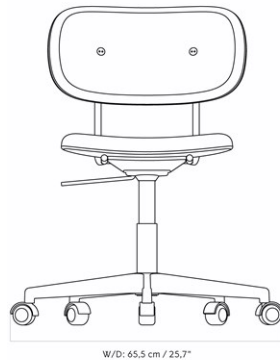

CO TASK CHAIR, STAR BASE W/CASTERS, POLISHED ALUMINIUM, UPHOLSTERED SEAT AND BACK

Designed by *Norm Architects*

MASTER SKU	1510500PIM
PRODUCTION TIME	8 WEEKS
COLLI	1
DIMENSIONS	H: 79.5 cm W: 65.5 cm D: 65.5 cm SH: 47 cm SD: 40.5 cm

CARE INSTRUCTIONS

Discover our product care guide for comprehensive care instructions.

[Download](#)

Find more information in the dedicated product fact sheet for this product.

DESCRIPTION

SPEC OPTIONS

MASTER SKU	VARIANT	PRODUCTION TIME	EXCL. VAT SEK
1510500PIM	Price Category - PC0T - NEW <i>Audo Bouclé, Audo</i>	8 WEEKS	9.196,00
1510500PIM	Price Category - PC0L - NEW <i>Sierra, Camo</i>	8 WEEKS	9.436,00
1510500PIM	Price Category - PC1T - NEW <i>Barnum Bouclé, Audo / Champion, JAB / Illusion, Nevotex / Hot Madison, JAB / Maple, Kvadrat / Remix, Kvadrat / Re-wool, Kvadrat</i>	8 WEEKS	9.516,00
1510500PIM	Price Category - PC1L - NEW <i>Dakar, Nevotex / Envy, Sørensen / Ultra, Sørensen</i>	8 WEEKS	9.756,00
1510500PIM	Price Category - PC2T - NEW <i>Canvas 2, Kvadrat / Clay, Sahco, Kvadrat / Fiord, Kvadrat / Hallingdal 65, Kvadrat / Moss, Sahco, Kvadrat / Reflect, Kvadrat / Savanna, Kvadrat / Steelcut Trio 3, Kvadrat</i>	8 WEEKS	9.756,00
1510500PIM	Price Category - PC2L - NEW <i>Dunes, Sørensen / Nuance, Sørensen</i>	8 WEEKS	10.396,00
1510500PIM	Price Category - PC3T - NEW <i>Arctic, Jab / Safire, Sahco, Kvadrat / Vidar 4, Kvadrat / Zero, Sahco, Kvadrat</i>	8 WEEKS	10.556,00
1510500PIM	Price Category - PC3L - NEW	8 WEEKS	11.036,00