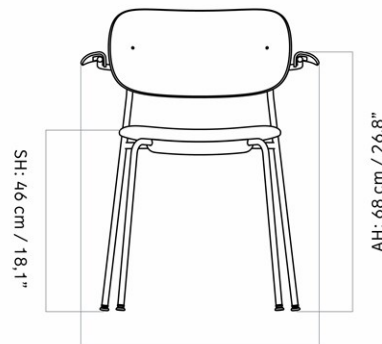

CO DINING CHAIR W/ARMREST, BLACK BASE, UPHOLSTERED SEAT, OAK BACK

Designed by *Norm Architects*

W: 62 cm / 24,4"

SD: 40 cm / 15,7"