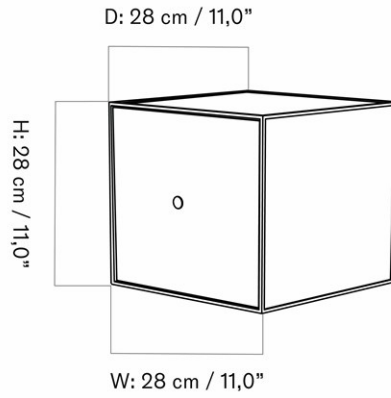

FRAME 28 W/DOOR
Designed by *Mogens Lassen*

MASTER SKU	BL39001PIM
PRODUCTION TIME	2 WEEKS
COLLI	1
DIMENSIONS	H: 28 cm W: 28 cm D: 28 cm

CARE INSTRUCTIONS

Discover our product care guide for comprehensive care instructions.

[Download](#)

DESCRIPTION

Find more information in the dedicated product fact sheet for this product.