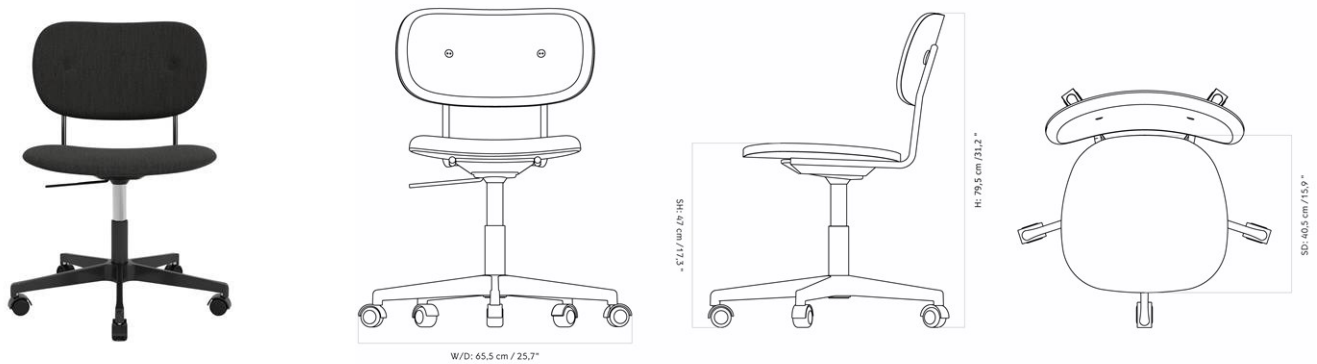

CO TASK CHAIR, STAR BASE W/CASTERS, BLACK ALUMINIUM, UPHOLSTERED SEAT AND BACK
Designed by *Norm Architects*

MASTER SKU	1510400PIM	CARE INSTRUCTIONS	Discover our product care guide for comprehensive care instructions.
PRODUCTION TIME	8 WEEKS	DESCRIPTION	Download
COLLI	1		Find more information in the dedicated product fact sheet for this product.
DIMENSIONS	H: 79.5 cm W: 65.5 cm D: 65.5 cm SH: 47 cm SD: 40.5 cm		

SPEC OPTIONS

MASTER SKU	VARIANT	PRODUCTION TIME	EXCL. VAT SEK
1510400PIM	Price Category - PC0T - NEW <i>Audo Bouclé, Audo</i>	8 WEEKS	8.476,00
1510400PIM	Price Category - PC1T - NEW <i>Barnum Bouclé, Audo / Champion, JAB / Illusion, Nevotex / Hot Madison, JAB / Maple, Kvadrat / Remix, Kvadrat / Re-wool, Kvadrat</i>	8 WEEKS	8.716,00
1510400PIM	Price Category - PC2T - NEW <i>Canvas 2, Kvadrat / Clay, Sahco, Kvadrat / Fiord, Kvadrat / Hallingdal 65, Kvadrat / Moss, Sahco, Kvadrat / Reflect, Kvadrat / Savanna, Kvadrat / Steelcut Trio 3, Kvadrat</i>	8 WEEKS	9.196,00
1510400PIM	Price Category - PC0L - NEW <i>Sierra, Camo</i>	8 WEEKS	9.276,00
1510400PIM	Price Category - PC1L - NEW <i>Dakar, Nevotex / Envy, Sørensen / Ultra, Sørensen</i>	8 WEEKS	9.676,00
1510400PIM	Price Category - PC3T - NEW <i>Arctic, Jab / Safire, Sahco, Kvadrat / Vidar 4, Kvadrat / Zero, Sahco, Kvadrat</i>	8 WEEKS	9.676,00
1510400PIM	Price Category - PC4T - NEW <i>Cabanon Soft, Designers Guild / Grand Mohair, Danish Art Weaving / Lupo, Dedar</i>	8 WEEKS	9.916,00
1510400PIM	Price Category - PC2L - NEW <i>Dunes, Sørensen / Nuance, Sørensen</i>	8 WEEKS	10.156,00