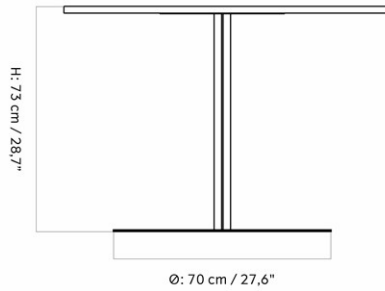

HARBOUR COLUMN DINING TABLE, ROUND BASE, Ø105 CM

Designed by *Norm Architects*

MASTER SKU
PRODUCTION TIME
COLLI
DIMENSIONS

9320004PIM
2 WEEKS
1
H: 73 cm   W: 105 cm
D: 105 cm
Ø: 105, cm

CARE INSTRUCTIONS

Discover our product care guide for comprehensive care instructions.

[Download](#)

Find more information in the dedicated product fact sheet for this product.

DESCRIPTION

STOCK OPTION

SKU	VARIANT	EXCL. VAT SEK
9316659	Black Steel Round Base - Estremoz Marble Off White Top	14.192,00
9316139	Black Steel Round Base - Kunis Breccia Stone	15.792,00