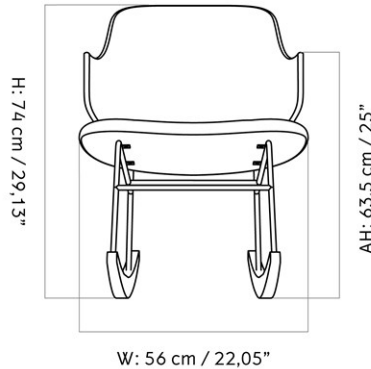

THE PENGUIN ROCKING CHAIR, UPHOLSTERED SEAT, NATURAL OAK BACK

Designed by *Ib Kofod-Larsen Design*

MASTER SKU	1204000PIM	CARE INSTRUCTIONS	Discover our product care guide for comprehensive care instructions.
PRODUCTION TIME	6 WEEKS		Download
COLLI	0-1	DESCRIPTION	Find more information in the dedicated product fact sheet for this product.
DIMENSIONS	H: 74 cm W: 56 cm D: 85 cm SH: 42 cm SD: 44.5 cm AH: 59.6 cm		

SPEC OPTIONS

MASTER SKU	VARIANT	COLLI	PRODUCTION TIME	EXCL. VAT SEK
1204000PIM	Price Category - PC0T <i>Audo Bouclé, Audø</i>	1	6 WEEKS	10.796,00
1204000PIM	Price Category - PC1T <i>Barnum Bouclé, Audø / Champion, JAB / Illusion, Nevotex / Hot Madison, JAB / Remix, Kvadrat / Re-wool, Kvadrat</i>	1	6 WEEKS	11.276,00
1204000PIM	Price Category - PC2T <i>Canvas 2, Kvadrat / Clay, Sahco, Kvadrat / Fiord, Kvadrat / Hallingdal 65, Kvadrat / Moss, Sahco, Kvadrat / Reflect, Kvadrat / Savanna, Kvadrat / Steelcut Trio 3, Kvadrat</i>	1	6 WEEKS	11.596,00
1204000PIM	Price Category - PC3T <i>Arctic, Jab / Safire, Sahco, Kvadrat / Vidar 4, Kvadrat / Zero, Sahco, Kvadrat</i>	1	6 WEEKS	12.236,00
1204000PIM	Price Category - PC4T <i>Grand Mohair, Danish Art Weaving / Lupo, Dedar</i>	1	6 WEEKS	12.716,00
1204000PIM	Price Category - PC1L <i>Dakar, Nevotex / Envy, Sørensen / Ultra, Sørensen</i>	1	6 WEEKS	13.436,00
1204000PIM	Price Category - PC2L <i>Dunes, Sørensen / Nuance, Sørensen</i>	1	6 WEEKS	15.276,00
1204000PIM	Price Category - PC3L	1	6 WEEKS	17.116,00