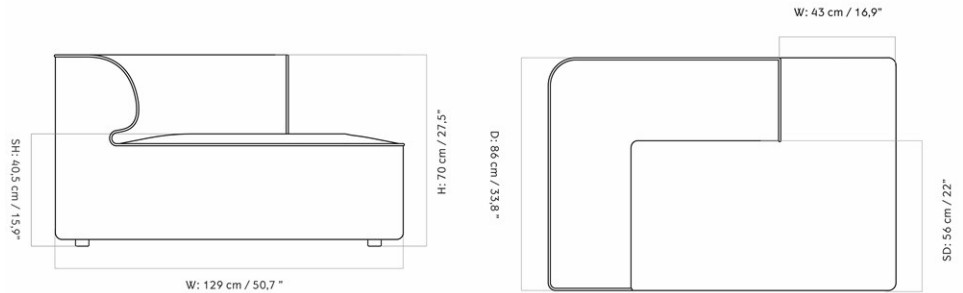

EAVE MODULAR SOFA 86, CHAISE LONGUE

Designed by *Norm Architects*

MASTER SKU	9969000PIM	CARE INSTRUCTIONS	Discover our product care guide for comprehensive care instructions.
PRODUCTION TIME	7 WEEKS		Download
COLLI	1		Find more information in the dedicated product fact sheet for this product.
DIMENSIONS	H: 71 cm W: 129 cm D: 86 cm SH: 40.5 cm SD: 56 cm AH: 70 cm	DESCRIPTION	