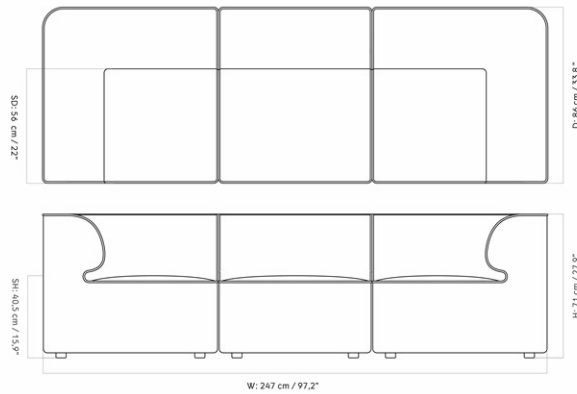

EAVE MODULAR SOFA 86, 3 SEATER, CONFIGURATION 2

Designed by *Norm Architects*

MASTER SKU	9976000PIM
PRODUCTION TIME	7 WEEKS
COLLI	1
DIMENSIONS	H: 71 cm W: 247 cm D: 86 cm SH: 40.5 cm SD: 56 cm AH: 70 cm