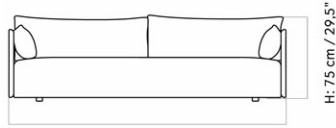

W: 228 cm / 89.8"

H: 75 cm / 29.5"

SH: 38 cm / 14.9"

D: 90 cm / 35.4"

SD: 62 cm / 24.4"

MASTER SKU	9851000PIM	CARE INSTRUCTIONS	Discover our product care guide for comprehensive care instructions.
PRODUCTION TIME	5 WEEKS		
COLLI	1		Download
DIMENSIONS	H: 75 cm W: 228 cm D: 90 cm SH: 38 cm SD: 62 cm AH: 65 cm	DESCRIPTION	Find more information in the dedicated product fact sheet for this product.