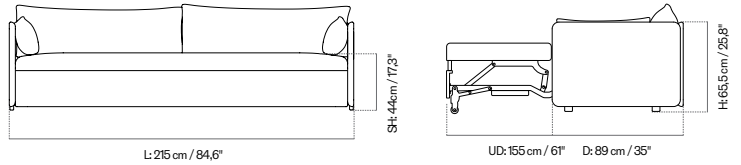

OFFSET SOFA BED, 3 SEATER

Designed by *Norm Architects*

PRODUCTION TIME	5 WEEKS
COLLI	1
DIMENSIONS	L: 215 cm SH: 44 cm
	H: 65.5 cm
	UD: 155 cm D: 89 cm

CARE INSTRUCTIONS

Discover our product care guide for comprehensive care instructions.

DECSRIPTION

[Download](#)

Find more information in the dedicated product fact sheet for this product.

SPEC OPTIONS

MASTER SKU	VARIANT	EXCL. VAT SEK
9851100	Price Category - PC0T <i>Audo Bouclé, Audo</i>	48.476,00
9851101	Price Category - PC1T <i>Barnum Bouclé, Audo / Champion, JAB / Illusion, Nevotex / Hot Madison, JAB / Maple, Kvadrat / Remix, Kvadrat / Re-wool, Kvadrat</i>	53.036,00
9851102	Price Category - PC2T <i>Canvas 2, Kvadrat / Clay, Sahco, Kvadrat / Fiord, Kvadrat / Hallingdal 65, Kvadrat / Moss, Sahco, Kvadrat / Reflect, Kvadrat / Savanna, Kvadrat / Steelcut Trio 3, Kvadrat</i>	59.916,00
9851103	Price Category - PC3T <i>Arctic, Jab / Safire, Sahco, Kvadrat / Vidar 4, Kvadrat / Zero, Sahco, Kvadrat</i>	66.956,00
9851104	Price Category - PC4T <i>Lupo, Dedar</i>	73.836,00