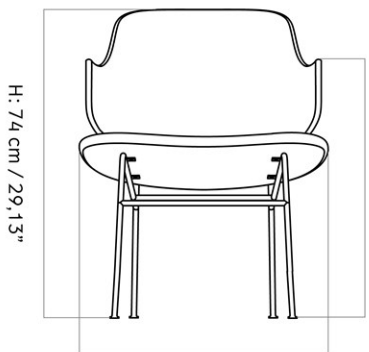

THE PENGUIN LOUNGE CHAIR, UPHOLSTERED SEAT, NATURAL OAK BACK

Designed by *Ib Kofod-Larsen Design*

W: 56 cm / 22,05"

D: 64 cm / 25,2"

MASTER SKU	1202000PIM	CARE INSTRUCTIONS	Discover our product care guide for comprehensive care instructions.
PRODUCTION TIME	6 WEEKS		
COLLI	1		Download
DIMENSIONS	H: 74 cm W: 56 cm	DESCRIPTION	Find more information in the dedicated product fact sheet for this product.
	D: 64 cm		
	SH: 42 cm SD: 44.5 cm		
	AH: 62.5 cm		