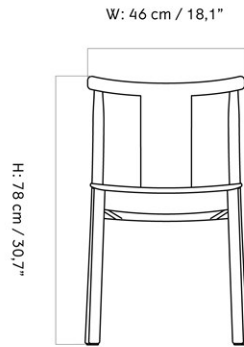

MERKUR DINING CHAIR, OAK SEAT AND BACK
 Designed by *Skogstad & Wærnes*

MASTER SKU	1300040PIM
PRODUCTION TIME	7 WEEKS
COLLI	1
DIMENSIONS	H: 78 cm W: 46 cm
	D: 52 cm
	SH: 46 cm SD: 42 cm

CARE INSTRUCTIONS