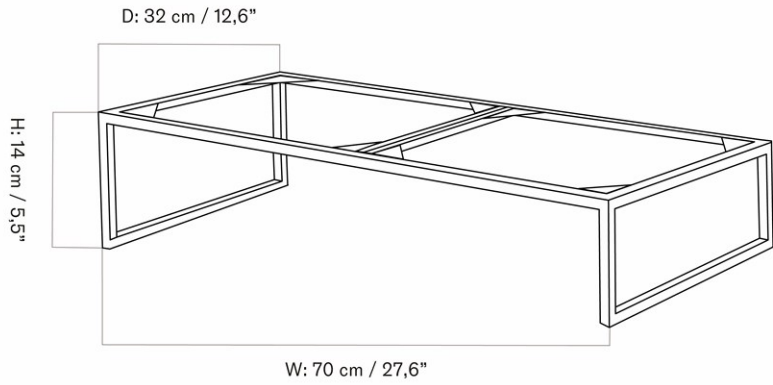

DOUBLE BASE FOR FRAME 35 & 70, H14 CM / 5.5"

Designed by *Mogens Lassen*

MASTER SKU	BL39030PIM
PRODUCTION TIME	2 WEEKS
COLLI	1
DIMENSIONS	H: 14 cm W: 70 cm D: 32 cm

CARE INSTRUCTIONS

Discover our product care guide for comprehensive care instructions.

[Download](#)

DESCRIPTION

Find more information in the dedicated product fact sheet for this product.