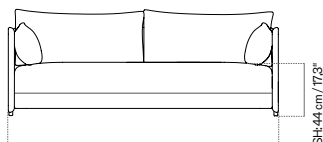

OFFSET SOFA BED, 2 SEATER

Designed by *Norm Architects*

L: 145 cm / 57"

SH: 44 cm / 17.3"