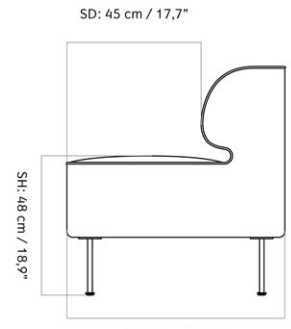

SD: 45 cm / 17.7"

SH: 48 cm / 18.9"

D: 75 cm / 29.5"

MASTER SKU	9971000PIM	CARE INSTRUCTIONS	Discover our product care guide for comprehensive care instructions.
PRODUCTION TIME	7 WEEKS		
COLLI	1		Download
DIMENSIONS	H: 79 cm W: 200 cm	DESCRIPTION	Find more information in the dedicated product fact sheet for this product.
	D: 75 cm SH: 48 cm SD: 45 cm		

SPEC OPTIONS

MASTER SKU	VARIANT	PRODUCTION TIME	EXCL. VAT SEK
9971000PIM	Price Category - PC0T <i>Audo Bouclé, Audø</i>	7 WEEKS	20.316,00
9971000PIM	Price Category - PC1T <i>Barnum Bouclé, Audø / Champion, JAB / Illusion, Nevotex / Hot Madison, JAB / Maple, Kvadrat / Remix, Kvadrat / Re-wool, Kvadrat</i>	7 WEEKS	23.356,00
9971000PIM	Price Category - PC2T <i>Canvas 2, Kvadrat / Clay, Sahco, Kvadrat / Fiord, Kvadrat / Hallingdal 65, Kvadrat / Moss, Sahco, Kvadrat / Reflect, Kvadrat / Savanna, Kvadrat / Steelcut Trio 3, Kvadrat</i>	7 WEEKS	31.836,00
9971000PIM	Price Category - PC3T <i>Arctic, Jab / Safire, Sahco, Kvadrat / Vidar 4, Kvadrat / Zero, Sahco, Kvadrat</i>	7 WEEKS	35.516,00
9971000PIM	Price Category - PC4T <i>Lupo, Dedar</i>	7 WEEKS	38.076,00