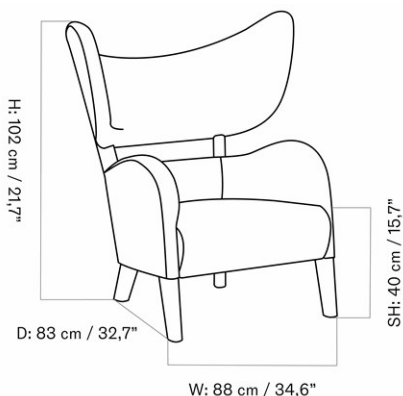

MY OWN CHAIR LOUNGE CHAIR, OAK BASE

Designed by *Flemming Lassen*

MASTER SKU	1500900PIM	CARE INSTRUCTIONS	Discover our product care guide for comprehensive care instructions.
PRODUCTION TIME	6 WEEKS		Download
COLLI	1	DESCRIPTION	Find more information in the dedicated product fact sheet for this product.
DIMENSIONS	H: 102 cm W: 88 cm D: 83 cm SH: 40 cm SD: 48.5 cm AH: 58.5 cm		

SPEC OPTIONS

MASTER SKU	VARIANT	PRODUCTION TIME	EXCL. VAT SEK
1500900PIM	Price Category - PC0T <i>Audo Bouclé, Audø</i>	6 WEEKS	40.396,00
1500900PIM	Price Category - PC1T <i>Barnum Bouclé, Audø / Champion, JAB / Illusion, Nevotex / Hot Madison, JAB / Maple, Kvadrat / Remix, Kvadrat / Re-wool, Kvadrat</i>	6 WEEKS	45.676,00
1500900PIM	Price Category - PC2T <i>Canvas 2, Kvadrat / Clay, Sahco, Kvadrat / Fiord, Kvadrat / Hallingdal 65, Kvadrat / Moss, Sahco, Kvadrat / Reflect, Kvadrat / Savanna, Kvadrat / Steelcut Trio 3, Kvadrat</i>	6 WEEKS	50.236,00
1500900PIM	Price Category - PC3T <i>Arctic, Jab / Safire, Sahco, Kvadrat / Vidar 4, Kvadrat / Zero, Sahco, Kvadrat</i>	6 WEEKS	53.036,00
1500900PIM	Price Category - PC4T <i>Grand Mohair, Danish Art Weaving / Lupo, Dedar</i>	6 WEEKS	58.316,00
1500900PIM	Price Category - PC1L <i>Dakar, Nevotex / Envy, Sørensen / Ultra, Sørensen</i>	6 WEEKS	68.956,00
1500900PIM	Price Category - PC2L <i>Dunes, Sørensen / Nuance, Sørensen</i>	6 WEEKS	85.996,00
1500900PIM	Price Category - PC3L <i>Sheepskin Curly, Skandilock</i>	6 WEEKS	85.996,00