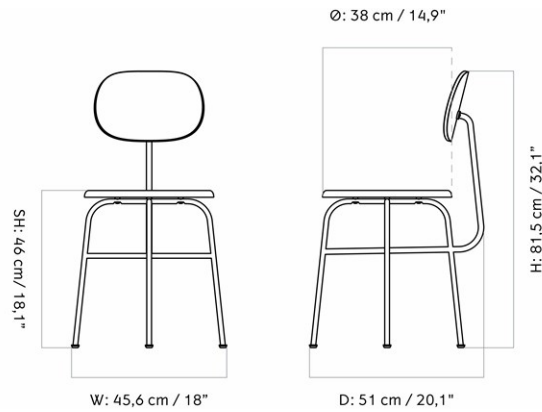

AFTERROOM DINING CHAIR PLUS, BLACK BASE, UPHOLSTERED SEAT AND BACK

Designed by *Afteroom*

MASTER SKU	8450000PIM
PRODUCTION TIME	5 WEEKS
COLLI	1
DIMENSIONS	H: 81.5 cm W: 45.6 cm D: 51 cm SH: 46 cm SD: 38 cm