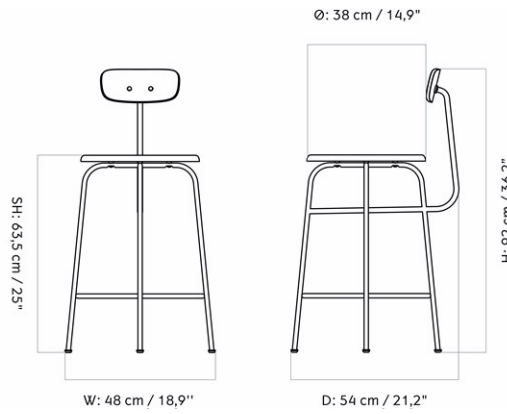

AFTERROOM COUNTER CHAIR, BLACK BASE, VENEER SEAT AND BACK

Designed by *Afteroom*

MASTER SKU	8483039PIM
PRODUCTION TIME	6 WEEKS
COLLI	1
DIMENSIONS	H: 91 cm W: 48 cm
	D: 45 cm
	SH: 63 cm SD: 34 cm

CARE INSTRUCTIONS

Discover our product care guide for comprehensive care instructions.

[Download](#)

DESCRIPTION

Find more information in the dedicated product fact sheet for this product.

QUICK SHIP

SKU	VARIANT	PRODUCTION TIME	EXCL. VAT SEK
8483539	Black - Black - NEW	6 WEEKS	4.396,00
8483039	Black - Natural Oak - NEW	6 WEEKS	4.396,00
8483849	Black - Dark Stained Oak - NEW	6 WEEKS	4.556,00