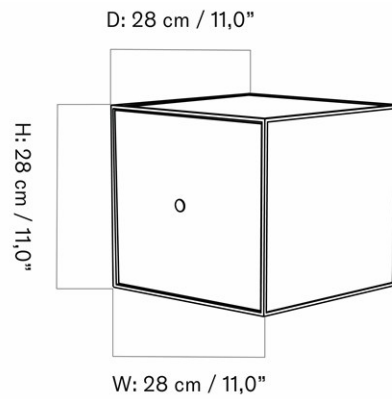

FRAME 35 W/DOOR
Designed by *Mogens Lassen*

MASTER SKU	BL39003PIM
PRODUCTION TIME	2 WEEKS
COLLI	1
DIMENSIONS	H: 35 cm W: 35 cm D: 35 cm

CARE INSTRUCTIONS

Discover our product care guide for comprehensive care instructions.

[Download](#)

DESCRIPTION

Find more information in the dedicated product fact sheet for this product.