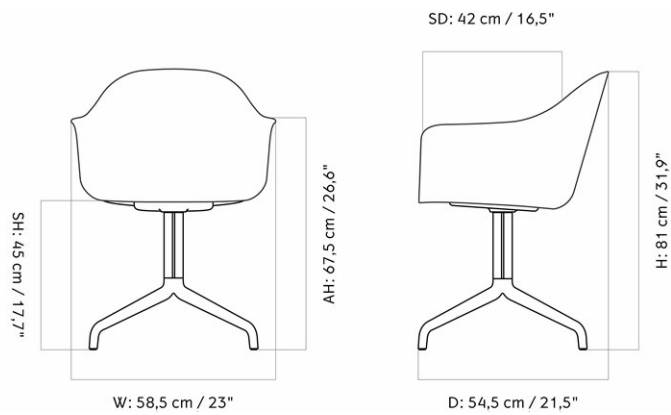

HARBOUR DINING CHAIR, STAR BASE W/SWIVEL, PLASTIC SHELL

Designed by *Norm Architects*

MASTER SKU	9370000PIM
PRODUCTION TIME	2 WEEKS
COLLI	1
DIMENSIONS	H: 81 cm W: 58.5 cm D: 54.5 cm SH: 45 cm SD: 42 cm AH: 67.5 cm