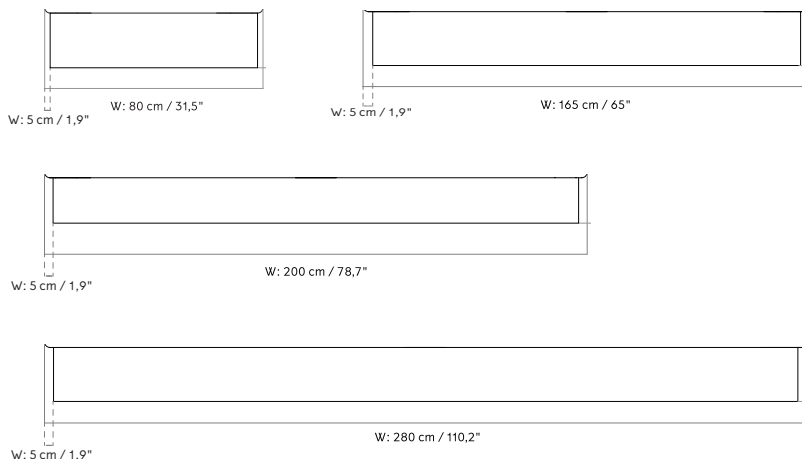

EAVE PLATEAU FOR EAVE DINING SOFA

ADD ON COST

FINISH / SKU	VARIANT	EXCL. VAT SEK
PAINTED MDF	Plateau Corner	1.004,00
	Plateau 80	1.276,00
	Plateau 165	2.236,00
	Plateau 200	2.556,00
	Plateau 280	3.516,00
OAK VENNER	Plateau Corner	1.196,00
	Plateau 80	1.516,00
	Plateau 165	2.556,00
	Plateau 200	2.956,00
	Plateau 280	3.996,00
DARK STAINED VENEER	Plateau Corner	1.276,00
	Plateau 80	1.676,00
	Plateau 165	2.876,00
	Plateau 200	3.276,00
	Plateau 280	4.476,00
9974925	EAVE CONNECTORS SET, ONE TYPE	1.276,00