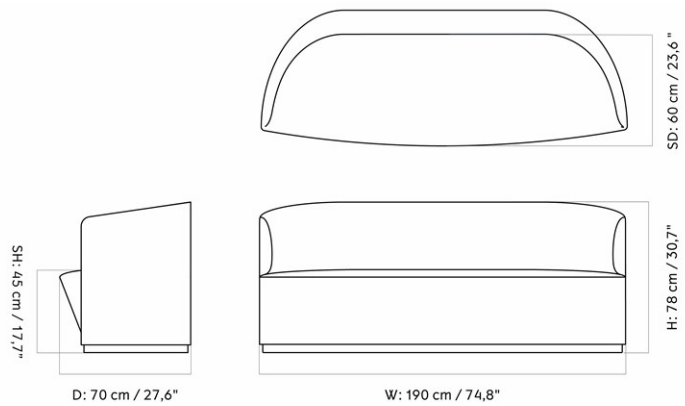

TEAROOM SOFA

Designed by *Nick Ross*

MASTER SKU	9602000PIM	CARE INSTRUCTIONS	Discover our product care guide for comprehensive care instructions.
PRODUCTION TIME	6 WEEKS		Download
COLLI	1	DESCRIPTION	Find more information in the dedicated product fact sheet for this product.
DIMENSIONS	H: 78 cm W: 190 cm D: 70 cm SH: 45 cm SD: 60 cm AH: 78 cm		

SPEC OPTIONS

MASTER SKU	VARIANT	PRODUCTION TIME	EXCL. VAT SEK
9602000PIM	Price Category - PC0T <i>Audo Bouclé, Audø</i>	6 WEEKS	33.596,00
9602000PIM	Price Category - PC1T <i>Barnum Bouclé, Audø / Champion, JAB / Illusion, Nevotex / Hot Madison, JAB / Maple, Kvadrat / Remix, Kvadrat / Re-wool, Kvadrat</i>	6 WEEKS	39.196,00
9602000PIM	Price Category - PC2T <i>Canvas 2, Kvadrat / Clay, Sahco, Kvadrat / Fiord, Kvadrat / Hallingdal 65, Kvadrat / Moss, Sahco, Kvadrat / Reflect, Kvadrat / Savanna, Kvadrat / Steelcut Trio 3, Kvadrat</i>	6 WEEKS	44.956,00
9602000PIM	Price Category - PC3T <i>Arctic, Jab / Safire, Sahco, Kvadrat / Vidar 4, Kvadrat / Zero, Sahco, Kvadrat</i>	6 WEEKS	49.356,00
9602000PIM	Price Category - PC4T <i>Grand Mohair, Danish Art Weaving / Lupo, Dedar</i>	6 WEEKS	54.876,00