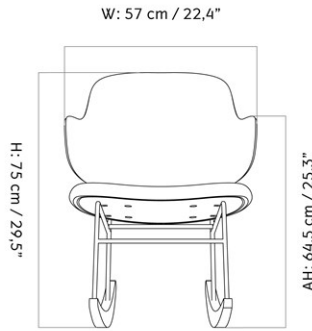

THE PENGUIN ROCKING CHAR, UPHOLSTERED SEAT AND BACK
Designed by *Ib Kofod-Larsen Design*

MASTER SKU	1231000PIM	CARE INSTRUCTIONS	Discover our product care guide for comprehensive care instructions.
PRODUCTION TIME	6 WEEKS		
COLLI	1		Download
DIMENSIONS	H: 73 cm W: 56.3 cm	DESCRIPTION	Find more information in the dedicated product fact sheet for this product.
	D: 85 cm		
	SH: 42 cm SD: 44.5 cm		
	AH: 63.4 cm		

SPEC OPTIONS

MASTER SKU	VARIANT	PRODUCTION TIME	EXCL. VAT SEK
1231000PIM	Price Category - PC0T <i>Audo Bouclé, Audø</i>	6 WEEKS	13.996,00
1231000PIM	Price Category - PC1T <i>Barnum Bouclé, Audø / Champion, JAB / Illusion, Nevotex / Hot Madison, JAB / Remix, Kvadrat / Re-wool, Kvadrat</i>	6 WEEKS	14.556,00
1231000PIM	Price Category - PC2T <i>Canvas 2, Kvadrat / Clay, Sahco, Kvadrat / Fiord, Kvadrat / Hallingdal 65, Kvadrat / Moss, Sahco, Kvadrat / Reflect, Kvadrat / Savanna, Kvadrat / Steelcut Trio 3, Kvadrat</i>	6 WEEKS	14.956,00
1231000PIM	Price Category - PC3T <i>Arctic, Jab / Safire, Sahco, Kvadrat / Vidar 4, Kvadrat / Zero, Sahco, Kvadrat</i>	6 WEEKS	15.436,00
1231000PIM	Price Category - PC4T <i>Grand Mohair, Danish Art Weaving / Lupo, Dedar</i>	6 WEEKS	15.916,00
1231000PIM	Price Category - PC1L <i>Dakar, Nevotex / Envy, Sørensen / Ultra, Sørensen</i>	6 WEEKS	16.636,00
1231000PIM	Price Category - PC2L <i>Dunes, Sørensen / Nuance, Sørensen</i>	6 WEEKS	18.476,00
1231000PIM	Price Category - PC3L	6 WEEKS	20.316,00
1231000PIM	Price Category - PC4L	6 WEEKS	22.316,00