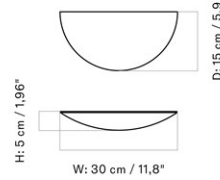

FUNGI SHELF MEDIUM