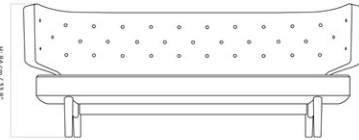

RADIOHUS SOFA, 2 SEATER, NATURAL OAK BASE

Designed by *Vilhelm Lauritzen*

MASTER SKU	1218000PIM	CARE INSTRUCTIONS	Discover our product care guide for comprehensive care instructions.
PRODUCTION TIME	5 WEEKS		Download
COLLI	1		Find more information in the dedicated product fact sheet for this product.
DIMENSIONS	H: 86 cm D: 77 cm SH: 45 cm	W: 215 cm SD: 58 cm	
		DESCRIPTION	

SPEC OPTIONS

MASTER SKU	VARIANT	PRODUCTION TIME	EXCL. VAT SEK
1218000PIM	Price Category - PC0T <i>Audo Bouclé, Audo</i>	5 WEEKS	55.276,00
1218000PIM	Price Category - PC1T <i>Barnum Bouclé, Audo / Champion, JAB / Illusion, Nevotex / Hot Madison, JAB / Remix, Kvadrat / Re-wool, Kvadrat</i>	5 WEEKS	57.916,00
1218000PIM	Price Category - PC2T <i>Canvas 2, Kvadrat / Clay, Sahco, Kvadrat / Fiord, Kvadrat / Hallingdal 65, Kvadrat / Moss, Sahco, Kvadrat / Reflect, Kvadrat / Savanna, Kvadrat / Steelcut Trio 3, Kvadrat</i>	5 WEEKS	60.796,00
1218000PIM	Price Category - PC3T <i>Arctic, Jab / Safire, Sahco, Kvadrat / Vidar 4, Kvadrat / Zero, Sahco, Kvadrat</i>	5 WEEKS	63.436,00
1218000PIM	Price Category - PC4T <i>Grand Mohair, Danish Art Weaving / Lupo, Dedar</i>	5 WEEKS	66.156,00