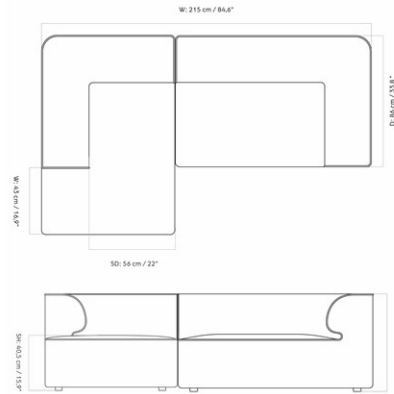

EAVE MODULAR SOFA 86, 2 SEATER, CONFIGURATION 6

Designed by *Norm Architects*

MASTER SKU	9986320PIM
PRODUCTION TIME	7 WEEKS
COLLI	1
DIMENSIONS	H: 71 cm W: 215 cm D: 129 cm SH: 40.5 cm SD: 56 cm AH: 70 cm

CARE INSTRUCTIONS

Discover our product care guide for comprehensive care instructions.

[Download](#)

DESCRIPTION

Find more information in the dedicated product fact sheet for this product.

SPEC OPTIONS

MASTER SKU	VARIANT	PRODUCTION TIME	EXCL. VAT SEK
9986320PIM	Price Category - PC0T <i>Audo Bouclé, Audø</i>	7 WEEKS	34.796,00
9986320PIM	Price Category - PC1T <i>Barnum Bouclé, Audø / Champion, JAB / Illusion, Nevotex / Hot Madison, JAB / Maple, Kvadrat / Remix, Kvadrat / Re-wool, Kvadrat</i>	7 WEEKS	39.276,00
9986320PIM	Price Category - PC2T <i>Canvas 2, Kvadrat / Clay, Sahco, Kvadrat / Fiord, Kvadrat / Hallingdal 65, Kvadrat / Moss, Sahco, Kvadrat / Reflect, Kvadrat / Savanna, Kvadrat / Steelcut Trio 3, Kvadrat</i>	7 WEEKS	44.476,00
9986320PIM	Price Category - PC3T <i>Arctic, Jab / Safire, Sahco, Kvadrat / Vidar 4, Kvadrat / Zero, Sahco, Kvadrat</i>	7 WEEKS	49.596,00
9986320PIM	Price Category - PC4T <i>Lupo, Dedar</i>	7 WEEKS	54.716,00