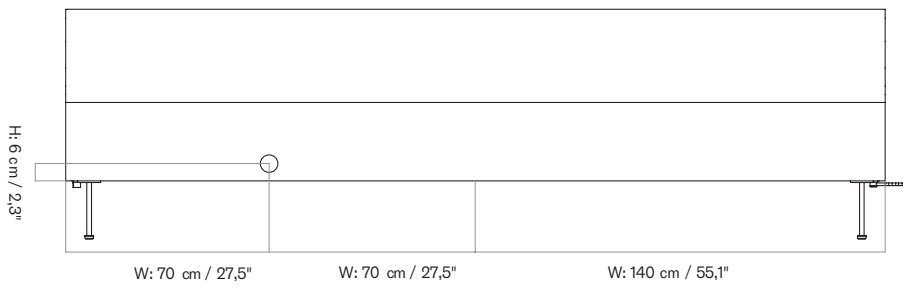

280 Left Position