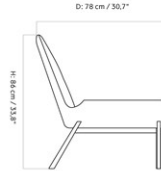

PAGODE SOFA, WALNUT BASE

Designed by *Tove & Edvard Kindt-Larsen*

MASTER SKU	1217000PIM
PRODUCTION TIME	5 WEEKS
COLLI	1
DIMENSIONS	H: 86 cm W: 202 cm D: 78 cm SH: 37 cm SD: 50 cm

CARE INSTRUCTIONS

Discover our product care guide for comprehensive care instructions.

[Download](#)

Find more information in the dedicated product fact sheet for this product.

DESCRIPTION

SPEC OPTIONS

MASTER SKU	VARIANT	PRODUCTION TIME	EXCL. VAT SEK
1217000PIM	Price Category - PC0T <i>Audo Bouclé, Audø</i>	5 WEEKS	52.716,00
1217000PIM	Price Category - PC1T <i>Barnum Bouclé, Audø / Champion, JAB / Hot Madison, JAB / Remix, Kvadrat / Re-wool, Kvadrat</i>	5 WEEKS	55.276,00
1217000PIM	Price Category - PC2T <i>Canvas 2, Kvadrat / Clay, Sahco, Kvadrat / Fiord, Kvadrat / Hallingdal 65, Kvadrat / Moss, Sahco, Kvadrat / Reflect, Kvadrat / Savanna, Kvadrat / Steelcut Trio 3, Kvadrat</i>	5 WEEKS	57.836,00
1217000PIM	Price Category - PC3T <i>Arctic, Jab / Safire, Sahco, Kvadrat / Vidar 4, Kvadrat / Zero, Sahco, Kvadrat</i>	5 WEEKS	60.396,00
1217000PIM	Price Category - PC4T <i>Grand Mohair, Danish Art Weaving / Lupo, Dedar</i>	5 WEEKS	62.956,00