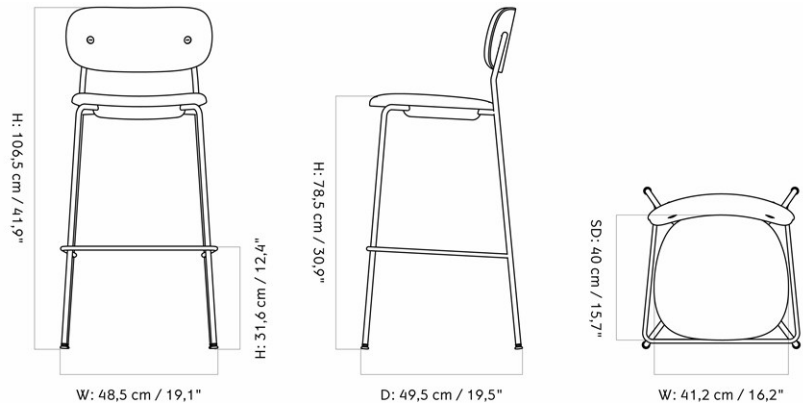

CO BAR CHAIR, UPHOLSTERED SEAT AND BACK

Designed by *Norm Architects*

MASTER SKU	1182000PIM	CARE INSTRUCTIONS	Discover our product care guide for comprehensive care instructions.
PRODUCTION TIME	5 WEEKS		
COLLI	1		Download
DIMENSIONS	H: 104.5 cm W: 50.9 cm	DESCRIPTION	Find more information in the dedicated product fact sheet for this product.
	D: 51 cm		
	SH: 78.5 cm SD: 39.5 cm		