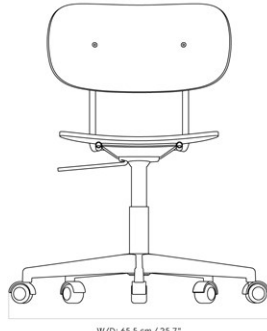

CO TASK CHAIR, STAR BASE W/CASTERS, BLACK BASE, OAK SEAT AND BACK
Designed by *Norm Architects*

W/D: 65.5 cm / 25.7"