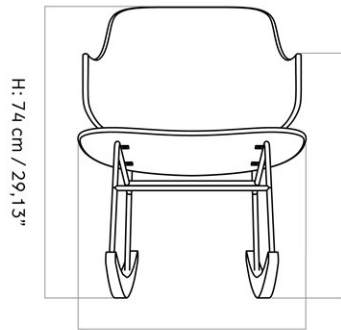

THE PENGUIN, ROCKING CHAIR, NATURAL OAK
Designed by *Ib Kofod-Larsen Design*

W: 56 cm / 22,05"

AH: 63,5 cm / 25"