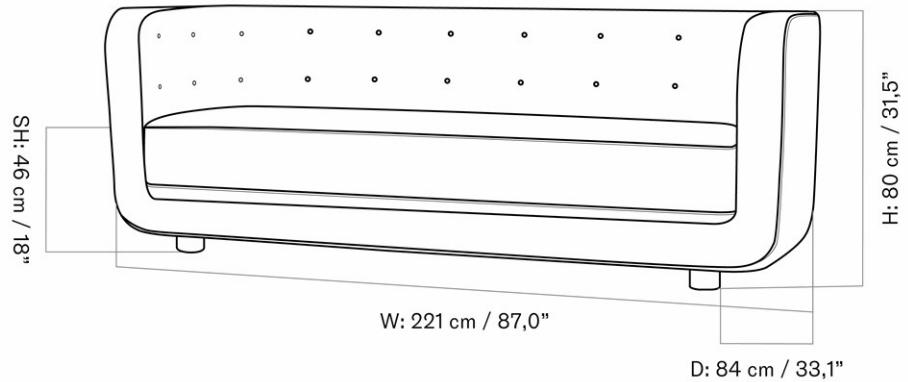

VILHELM SOFA

Designed by *Flemming Lassen*

MASTER SKU	1500700PIM	CARE INSTRUCTIONS	Discover our product care guide for comprehensive care instructions.
PRODUCTION TIME	6 WEEKS		Download
COLLI	1		Find more information in the dedicated product fact sheet for this product.
DIMENSIONS	H: 80 cm D: 88 cm SH: 45 cm AH: 80 cm	W: 217 cm SD: 60 cm	

SPEC OPTIONS

MASTER SKU	VARIANT	PRODUCTION TIME	EXCL. VAT SEK
1500700PIM	Price Category - PC0T <i>Audo Bouclé, Audó</i>	6 WEEKS	51.356,00
1500700PIM	Price Category - PC1T <i>Barnum Bouclé, Audó / Champion, JAB / Illusion, Nevotex / Hot Madison, JAB / Maple, Kvadrat / Remix, Kvadrat / Rewool, Kvadrat</i>	6 WEEKS	57.356,00
1500700PIM	Price Category - PC2T <i>Canvas 2, Kvadrat / Clay, Sahco, Kvadrat / Fiord, Kvadrat / Hallingdal 65, Kvadrat / Moss, Sahco, Kvadrat / Reflect, Kvadrat / Savanna, Kvadrat / Steelcut Trio 3, Kvadrat</i>	6 WEEKS	64.156,00
1500700PIM	Price Category - PC3T <i>Arctic, Jab / Safire, Sahco, Kvadrat / Vidar 4, Kvadrat / Zero, Sahco, Kvadrat</i>	6 WEEKS	70.236,00
1500700PIM	Price Category - PC4T <i>Grand Mohair, Danish Art Weaving / Lupo, Dedar</i>	6 WEEKS	76.956,00
1500700PIM	Price Category - PC1L <i>Dakar, Nevotex / Envy, Sørensen / Ultra, Sørensen</i>	6 WEEKS	141.756,00
1500700PIM	Price Category - PC2L <i>Dunes, Sørensen / Nuance, Sørensen</i>	6 WEEKS	160.636,00
1500700PIM	Price Category - PC3L <i>Sheepskin Curly, Skandilock</i>	6 WEEKS	177.676,00