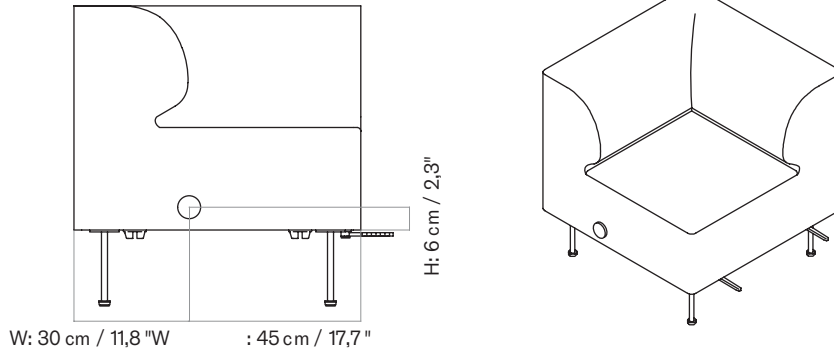

POWER OUTLET
FOR EAVE DINING SOFA

Corner Left