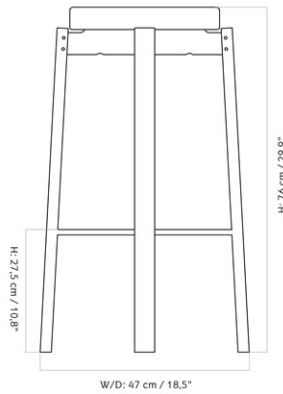

PASSAGE BAR STOOL, NATURAL OAK BASE, UPHOLSTERED SEAT, STEEL RING

Designed by *Kroeyer-Saetter-Lassen*

MASTER SKU	1513900PIM	
PRODUCTION TIME	5-8 WEEKS	
COLLI	1	
DIMENSIONS	H: 76 cm	W: 47 cm
	D: 47 cm	
	SH: 76 cm	SD: 33.5 cm

CARE INSTRUCTIONS

Discover our product care guide for comprehensive care instructions.

[Download](#)

Find more information in the dedicated product fact sheet for this product.

DESCRIPTION

SPEC OPTIONS

MASTER SKU	VARIANT	PRODUCTION TIME	EXCL. VAT SEK
1513900PIM	Price Category - PC0L - NEW <i>Sierra, Camo</i>	8 WEEKS	7.356,00
1513900PIM	Price Category - PC0T - NEW <i>Audo Bouclé, Audo</i>	8 WEEKS	7.356,00
1513900PIM	Price Category - PC1T - NEW <i>Barnum Bouclé, Audo / Champion, JAB / Illusion, Nevotex / Hot Madison, JAB / Maple, Kvadrat / Remix, Kvadrat / Re-wool, Kvadrat</i>	8 WEEKS	7.916,00
1513900PIM	Price Category - PC1L - NEW <i>Dakar, Nevotex / Envy, Sørensen / Ultra, Sørensen</i>	8 WEEKS	8.316,00
1513900PIM	Price Category - PC2T - NEW <i>Canvas 2, Kvadrat / Clay, Sahco, Kvadrat / Fiord, Kvadrat / Hallingdal 65, Kvadrat / Moss, Sahco, Kvadrat / Reflect, Kvadrat / Savanna, Kvadrat / Steelcut Trio 3, Kvadrat</i>	8 WEEKS	8.716,00
1513900PIM	Price Category - PC2L - NEW <i>Dunes, Sørensen / Nuance, Sørensen</i>	8 WEEKS	9.276,00
1513900PIM	Price Category - PC3T - NEW <i>Arctic, Jab / Safire, Sahco, Kvadrat / Vidar 4, Kvadrat / Zero, Sahco, Kvadrat</i>	8 WEEKS	9.436,00
1513900PIM	Price Category - PC3L - NEW	8 WEEKS	9.916,00