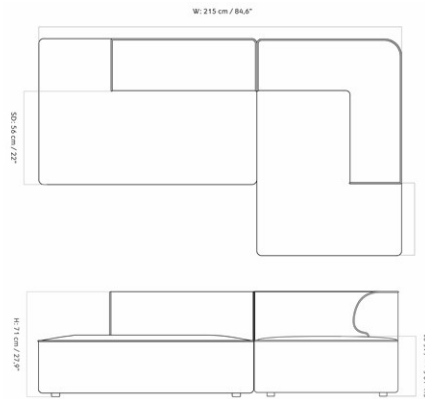

EAVE MODULAR SOFA 86, 2 SEATER, CONFIGURATION 8

Designed by *Norm Architects*

MASTER SKU	9986520PIM
PRODUCTION TIME	7 WEEKS
COLLI	1
DIMENSIONS	H: 71 cm W: 215 cm D: 129 cm SH: 40.5 cm SD: 56 cm AH: 70 cm

CARE INSTRUCTIONS

Discover our product care guide for comprehensive care instructions.

[Download](#)

DESCRIPTION

Find more information in the dedicated product fact sheet for this product.

SPEC OPTIONS

MASTER SKU	VARIANT	PRODUCTION TIME	EXCL. VAT SEK
9986520PIM	Price Category - PC0T <i>Audo Bouclé, Audø</i>	7 WEEKS	33.596,00
9986520PIM	Price Category - PC1T <i>Barnum Bouclé, Audø / Champion, JAB / Illusion, Nevotex / Hot Madison, JAB / Maple, Kvadrat / Remix, Kvadrat / Re-wool, Kvadrat</i>	7 WEEKS	37.996,00
9986520PIM	Price Category - PC2T <i>Canvas 2, Kvadrat / Clay, Sahco, Kvadrat / Fiord, Kvadrat / Hallingdal 65, Kvadrat / Moss, Sahco, Kvadrat / Reflect, Kvadrat / Savanna, Kvadrat / Steelcut Trio 3, Kvadrat</i>	7 WEEKS	43.116,00
9986520PIM	Price Category - PC3T <i>Arctic, Jab / Safire, Sahco, Kvadrat / Vidar 4, Kvadrat / Zero, Sahco, Kvadrat</i>	7 WEEKS	48.236,00
9986520PIM	Price Category - PC4T <i>Lupo, Dedar</i>	7 WEEKS	53.436,00