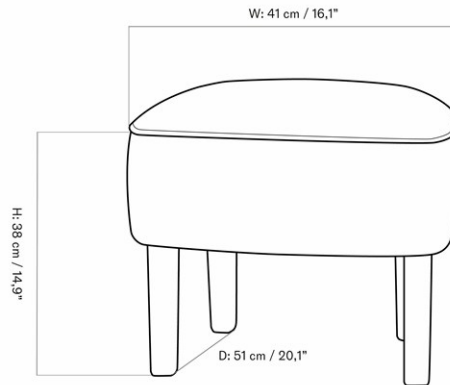

INGEBORG, OTTOMAN, OAK BASE

Designed by *Flemming Lassen*

MASTER SKU	1500400PIM
PRODUCTION TIME	1-6 WEEKS
COLLI	1
DIMENSIONS	H: 40.5 cm W: 51 cm D: 41 cm

CARE INSTRUCTIONS

Discover our product care guide for comprehensive care instructions.

[Download](#)

DESCRIPTION

Find more information in the dedicated product fact sheet for this product.

STOCK OPTION

SKU	VARIANT	EXCL. VAT SEK
1500403-042M05ZZ	Dark Stained Oak - Zero - Beige, 0001	13.836,00
1500407-040J02ZZ	Dark Stained Oak - Sheepskin - Sahara	17.916,00

SPEC OPTIONS

MASTER SKU	VARIANT	PRODUCTION TIME	EXCL. VAT SEK
1500400PIM	Price Category - PC0T <i>Audo Bouclé, Audø</i>	6 WEEKS	10.076,00
1500400PIM	Price Category - PC1T <i>Barnum Bouclé, Audø / Champion, JAB / Illusion, Nevotex / Hot Madison, JAB / Maple, Kvadrat / Remix, Kvadrat / Re-wool, Kvadrat</i>	6 WEEKS	13.196,00
1500400PIM	Price Category - PC3T <i>Canvas 2, Kvadrat / Clay, Sahco, Kvadrat / Fiord, Kvadrat / Hallingdal 65, Kvadrat / Moss, Sahco, Kvadrat / Reflect, Kvadrat / Savanna, Kvadrat / Steelcut Trio 3, Kvadrat</i>	6 WEEKS	13.196,00
1500400PIM	Price Category - PC3T <i>Arctic, Jab / Safire, Sahco, Kvadrat / Vidar 4, Kvadrat / Zero, Sahco, Kvadrat</i>	6 WEEKS	13.836,00
1500400PIM	Price Category - PC1L <i>Dakar, Nevotex / Envy, Sørensen / Ultra, Sørensen</i>	6 WEEKS	14.556,00