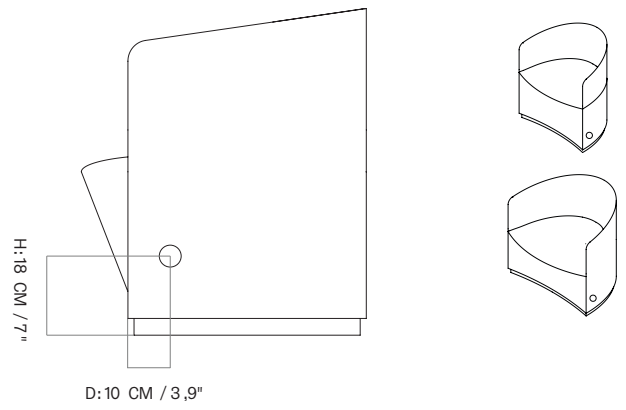

Right Position