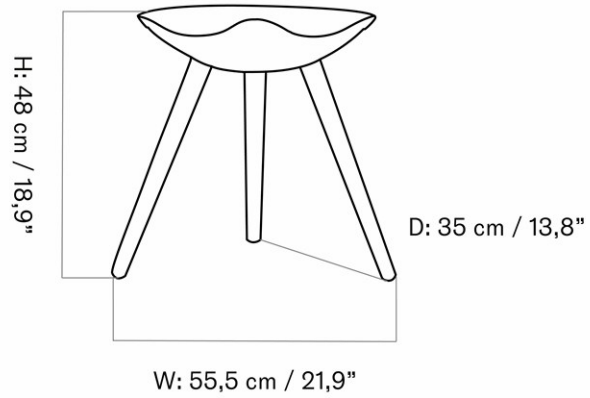

ML 42 STOOL

Designed by *Mogens Lassen*

MASTER SKU	BL41402PIM
COLLI	1
DIMENSIONS	H: 52 cm W: 56 cm
	D: 35 cm
	SH: 48 cm SD: 36 cm

CARE INSTRUCTIONS

Discover our product care guide for comprehensive care instructions.