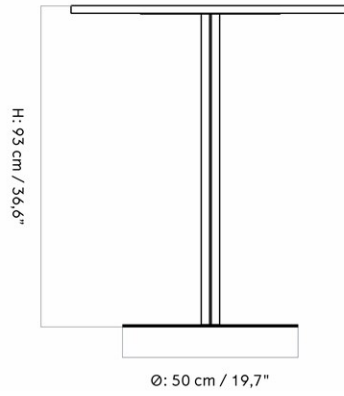

HARBOUR COLUMN COUNTER TABLE, ROUND BASE, Ø80 CM / 31.4"

Designed by *Norm Architects*

MASTER SKU
PRODUCTION TIME
COLLI
DIMENSIONS

9300001PIM
2 WEEKS
1
H: 93 cm
D: 80 cm
Ø: 80, cm

W: 80 cm

CARE INSTRUCTIONS

Discover our product care guide for comprehensive care instructions.

[Download](#)

DESCRIPTION

Find more information in the dedicated product fact sheet for this product.