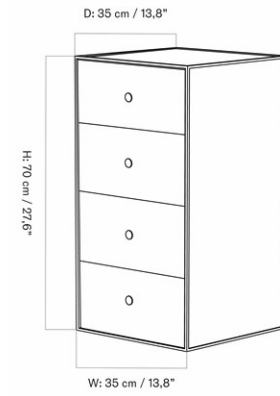

FRAME 70 W/FOUR DRAWERS
Designed by *Mogens Lassen*

MASTER SKU	BL39022PIM
PRODUCTION TIME	7 WEEKS
COLLI	1
DIMENSIONS	H: 70 cm W: 35 cm D: 35 cm

CARE INSTRUCTIONS

Discover our product care guide for comprehensive care instructions.

DESCRIPTION

[Download](#)
Find more information in the dedicated product fact sheet for this product.