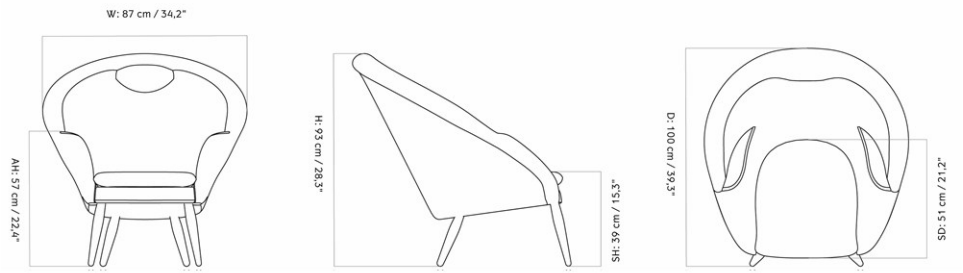

ODA LOUNGE CHAIR, NATURAL OAK BASE

Designed by *Arnold Madsen*

MASTER SKU	1212000PIM	CARE INSTRUCTIONS	Discover our product care guide for comprehensive care instructions.
PRODUCTION TIME	6 WEEKS		
COLLI	1		Download
DIMENSIONS	H: 93 cm W: 87 cm D: 100 cm SH: 39 cm SD: 54 cm AH: 57 cm	DESCRIPTION	Find more information in the dedicated product fact sheet for this product.

SPEC OPTIONS

MASTER SKU	VARIANT	PRODUCTION TIME	EXCL. VAT SEK
1212000PIM	Price Category - PC0T	6 WEEKS	36.636,00
1212000PIM	Price Category - PC1T	6 WEEKS	38.556,00
1212000PIM	Price Category - PC2T <i>Hallingdal 65, Kvadrat / Moss, Sahco, Kvadrat / Savanna, Kvadrat</i>	6 WEEKS	40.556,00
1212000PIM	Price Category - PC3T <i>Arctic, Jab / Safire, Sahco, Kvadrat / Vidar 4, Kvadrat / Zero, Sahco, Kvadrat</i>	6 WEEKS	42.396,00
1212000PIM	Price Category - PC4T <i>Lupo, Dedar</i>	6 WEEKS	44.956,00