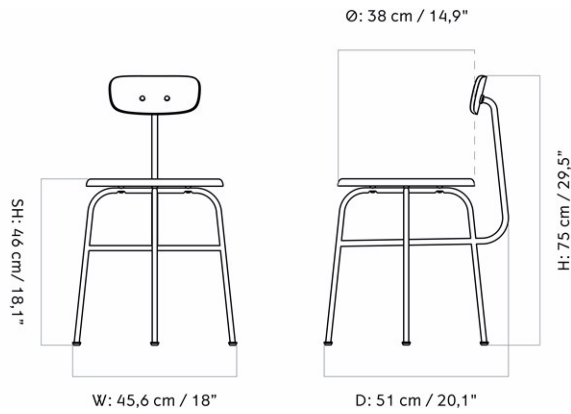

AFTERROOM DINING CHAIR, BLACK BASE, VENEER SEAT AND BACK
Designed by *Afteroom*

MASTER SKU	8481039PIM
PRODUCTION TIME	6 WEEKS
COLLI	1
DIMENSIONS	H: 75 cm W: 45 cm
	D: 50 cm
	SH: 45 cm SD: 34 cm

CARE INSTRUCTIONS

Discover our product care guide for comprehensive care instructions.

[Download](#)

DESCRIPTION

Find more information in the dedicated product fact sheet for this product.

QUICK SHIP

SKU	VARIANT	PRODUCTION TIME	EXCL. VAT SEK
8481539	Black - NEW	6 WEEKS	3.756,00
8481039	Natural Oak - NEW	6 WEEKS	3.756,00
8481849	Dark Stained Oak - NEW	6 WEEKS	3.916,00