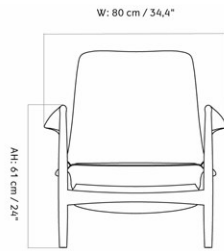

THE SEAL LOUNGE CHAIR, NATURAL OAK BASE, HIGH BACK
Designed by *Ib Kofod-Larsen Design*

MASTER SKU	1223000PIM	CARE INSTRUCTIONS	Discover our product care guide for comprehensive care instructions.
PRODUCTION TIME	6 WEEKS		
COLLI	1		Download
DIMENSIONS	H: 92 cm W: 80 cm D: 82 cm SH: 40 cm SD: 53 cm AH: 61 cm	DESCRIPTION	Find more information in the dedicated product fact sheet for this product.

SPEC OPTIONS

MASTER SKU	VARIANT	PRODUCTION TIME	EXCL. VAT SEK
1223000PIM	Price Category - PC0T <i>Audo Bouclé, Audø</i>	6 WEEKS	46.556,00
1223000PIM	Price Category - PC1T <i>Barnum Bouclé, Audø / Champion, JAB / Illusion, Nevotex / Hot Madison, JAB / Remix, Kvadrat / Re-wool, Kvadrat</i>	6 WEEKS	48.636,00
1223000PIM	Price Category - PC2T <i>Canvas 2, Kvadrat / Clay, Sahco, Kvadrat / Fiord, Kvadrat / Hallingdal 65, Kvadrat / Moss, Sahco, Kvadrat / Reflect, Kvadrat / Savanna, Kvadrat / Steelcut Trio 3, Kvadrat</i>	6 WEEKS	50.716,00
1223000PIM	Price Category - PC3T <i>Arctic, Jab / Safire, Sahco, Kvadrat / Vidar 4, Kvadrat / Zero, Sahco, Kvadrat</i>	6 WEEKS	52.556,00
1223000PIM	Price Category - PC1L <i>Dakar, Nevotex / Envy, Sørensen / Ultra, Sørensen</i>	6 WEEKS	55.276,00
1223000PIM	Price Category - PC4T <i>Grand Mohair, Danish Art Weaving / Lupo, Dedar</i>	6 WEEKS	55.276,00
1223000PIM	Price Category - PC2L <i>Dunes, Sørensen / Nuance, Sørensen</i>	6 WEEKS	57.356,00
1223000PIM	Price Category - PC3L	6 WEEKS	59.436,00
1223000PIM	Price Category - PC4L	6 WEEKS	62.076,00