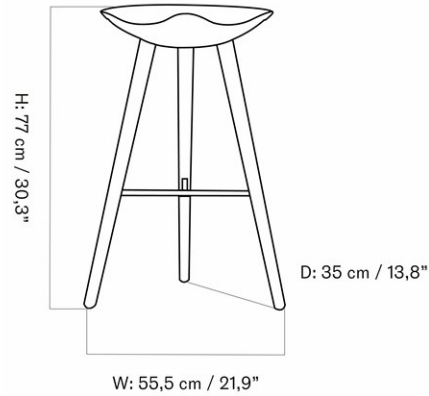

FURNITURE

Seating

STOOLS

ML 42 BAR STOOL

Designed by *Mogens Lassen*

MASTER SKU	BL41400PIM	
COLLI	1	
DIMENSIONS	H: 81 cm	W: 56 cm
	D: 35 cm	
	SH: 77 cm	SD: 36 cm

CARE INSTRUCTIONS

Discover our product care guide for comprehensive care instructions.