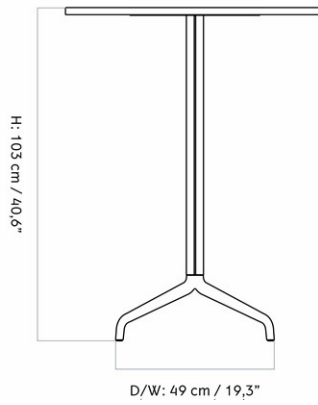

MASTER SKU
 COLLI
 DIMENSIONS

1185000PIM
 1
 H: 73.5 cm W: 210 cm
 D: 109 cm

CARE INSTRUCTIONS

Discover our product care guide for comprehensive care instructions.

DESCRIPTION

[Download](#)
 Find more information in the dedicated product fact sheet for this product.

CARE INSTRUCTIONS

Discover our product care guide for comprehensive care instructions.

DESCRIPTION

[Download](#)

Find more information in the dedicated product fact sheet for this product.

HARBOUR COLUMN BAR TABLE, STAR BASE, Ø60 CM / 23.6"

Designed by *Norm Architects*

H: 103 cm / 40,8"

D/W: 49 cm / 19,3"

Ø: 60 cm / 23,6"

MASTER SKU
COLLI
DIMENSIONS

9300009PIM
1
H: 103 cm W: 60 cm
D: 60 cm
Ø: 60, cm

CARE INSTRUCTIONS

Discover our product care guide for comprehensive care instructions.

[Download](#)

DESCRIPTION

Find more information in the dedicated product fact sheet for this product.

HARBOUR COLUMN BAR TABLE, STAR BASE, Ø80 CM / 31.4"

Designed by *Norm Architects*

MASTER SKU
COLLI
DIMENSIONS