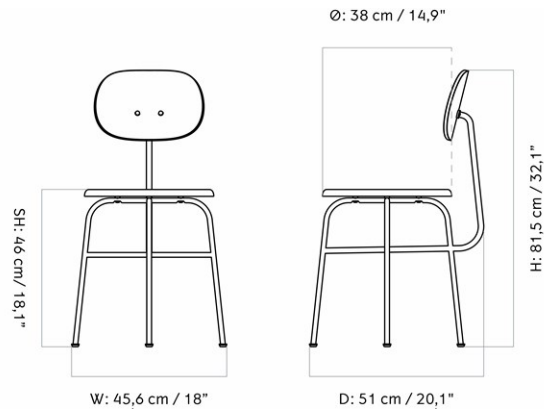

AFTERROOM DINING CHAIR PLUS, BLACK BASE, VENEER SEAT AND BACK

Designed by *Afteroom*

MASTER SKU	8482039PIM
PRODUCTION TIME	6 WEEKS
COLLI	1
DIMENSIONS	H: 81 cm W: 45 cm
	D: 50 cm
	SH: 45 cm SD: 34 cm

CARE INSTRUCTIONS

Discover our product care guide for comprehensive care instructions.

[Download](#)

DESCRIPTION

Find more information in the dedicated product fact sheet for this product.

QUICK SHIP

SKU	VARIANT	PRODUCTION TIME	EXCL. VAT SEK
8482539	Black - NEW	6 WEEKS	3.916,00
8482039	Natural Oak - NEW	6 WEEKS	3.916,00
8482849	Dark Stained Oak - NEW	6 WEEKS	3.996,00