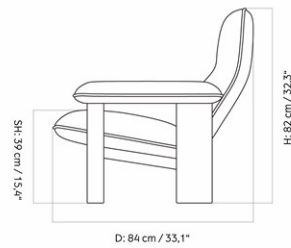

BRASILIA LOUNGE CHAIR, DARK STAINED OAK BASE

Designed by *Anderssen & Voll*

MASTER SKU	8051000PIM	CARE INSTRUCTIONS	Discover our product care guide for comprehensive care instructions.
PRODUCTION TIME	5 WEEKS		
COLLI	1		Download
DIMENSIONS	H: 82 cm W: 96 cm D: 84 cm SH: 39 cm SD: 52 cm AH: 51 cm	DESCRIPTION	Find more information in the dedicated product fact sheet for this product.

SPEC OPTIONS

MASTER SKU	VARIANT	PRODUCTION TIME	EXCL. VAT SEK
8051000PIM	Price Category - PC0T <i>Audo Bouclé, Audø</i>	5 WEEKS	19.436,00
8051000PIM	Price Category - PC1T <i>Barnum Bouclé, Audø / Champion, JAB / Illusion, Nevotex / Hot Madison, JAB / Maple, Kvadrat / Remix, Kvadrat / Re-wool, Kvadrat</i>	5 WEEKS	20.796,00
8051000PIM	Price Category - PC2T <i>Canvas 2, Kvadrat / Clay, Sahco, Kvadrat / Fiord, Kvadrat / Hallingdal 65, Kvadrat / Moss, Sahco, Kvadrat / Reflect, Kvadrat / Savanna, Kvadrat / Steelcut Trio 3, Kvadrat</i>	5 WEEKS	23.676,00
8051000PIM	Price Category - PC3T <i>Arctic, Jab / Safire, Sahco, Kvadrat / Vidar 4, Kvadrat / Zero, Sahco, Kvadrat</i>	5 WEEKS	24.956,00
8051000PIM	Price Category - PC4T <i>Cabanon Soft, Designers Guild / Grand Mohair, Danish Art Weaving / Lupo, Dedar</i>	5 WEEKS	26.956,00
8051000PIM	Price Category - PC1L <i>Dakar, Nevotex / Envy, Sørensen / Ultra, Sørensen</i>	5 WEEKS	34.636,00
8051000PIM	Price Category - PC2L <i>Dunes, Sørensen / Nuance, Sørensen</i>	5 WEEKS	37.516,00
8051000PIM	Price Category - PC3L <i>Sheepskin Curly, Nevotex</i>	5 WEEKS	38.796,00