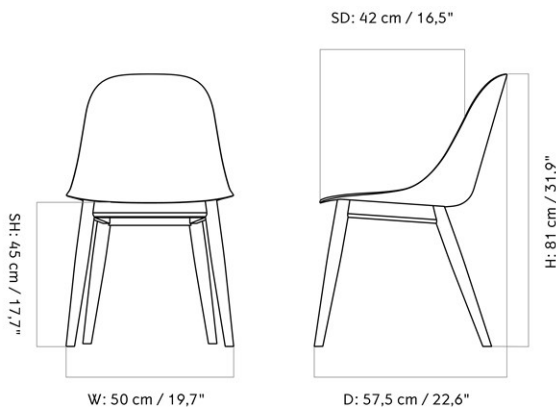

HARBOUR SIDE DINING CHAIR, OAK BASE, PLASTIC SHELL

Designed by *Norm Architects*

MASTER SKU	9394839PIM	
PRODUCTION TIME	2-17 WEEKS	
COLLI	1	
DIMENSIONS	H: 81 cm	W: 50 cm
	D: 57.5 cm	
	SH: 45 cm	SD: 42 cm

CARE INSTRUCTIONS

Discover our product care guide for comprehensive care instructions.

[Download](#)

Find more information in the dedicated product fact sheet for this product.

DESCRIPTION

SPEC OPTIONS

MASTER SKU	VARIANT	PRODUCTION TIME	EXCL. VAT SEK
9394839PIM	Dependent On Selected Oak - Dependent On Selected Variant	5 WEEKS	3.516,00

QUICK SHIP

SKU	VARIANT	PRODUCTION TIME	EXCL. VAT SEK
9394839-0000ZZZZ	Black Oak - Black, 9011	2 WEEKS	3.516,00
9394839-0001ZZZZ	Black Oak - Burned red, 8015	6 WEEKS	3.516,00
9394839-0002ZZZZ	Black Oak - Khaki, 1011	2 WEEKS	3.516,00
9394839-0003ZZZZ	Black Oak - Light Grey, 9002	2 WEEKS	3.516,00
9394839-0004ZZZZ	Black Oak - Olive, 7002	2 WEEKS	3.516,00
9394839-0005ZZZZ	Black Oak - White, 9016	2 WEEKS	3.516,00
9394839-0100ZZZZ	Dark Stained Oak - Black, 9011	2 WEEKS	3.516,00
9394839-0101ZZZZ	Dark Stained Oak - Burned red, 8015	6 WEEKS	3.516,00
9394839-0102ZZZZ	Dark Stained Oak - Khaki, 1011	2 WEEKS	3.516,00
9394839-0103ZZZZ	Dark Stained Oak - Light Grey, 9002	2 WEEKS	3.516,00
9394839-0104ZZ	Dark Stained Oak - Olive, 7002	2 WEEKS	3.516,00