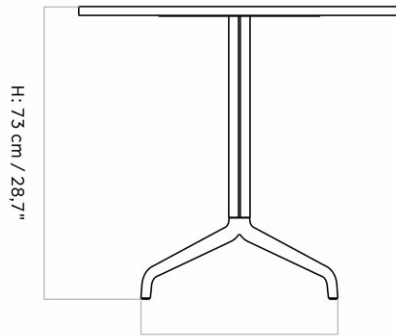

HARBOUR COLUMN DINING TABLE, STAR BASE, Ø60 CM

Designed by *Norm Architects*

MASTER SKU
COLLI
DIMENSIONS

9320005PIM
1
H: 73 cm W: 60 cm
D: 60 cm
Ø: 60, cm

CARE INSTRUCTIONS

Discover our product care guide for comprehensive care instructions.

HARBOUR COLUMN DINING TABLE, STAR, Ø80 CM

Designed by *Norm Architects*

H: 73 cm / 28,7"

D/W: 49 cm / 19,3"

Ø: 80 cm / 31,5"

MASTER SKU
COLLI
DIMENSIONS

9320000PIM
1
H: 73 cm W: 80 cm
D: 80 cm
Ø: 80, cm

CARE INSTRUCTIONS