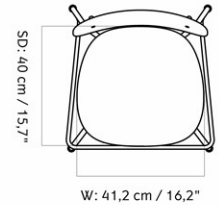

CO COUNTER CHAIR, UPHOLSTERED SEAT, OAK BACK

Designed by *Norm Architects*

MASTER SKU	1184000PIM
PRODUCTION TIME	5 WEEKS
COLLI	1
DIMENSIONS	H: 94.5 cm W: 49.5 cm
	D: 49.5 cm
	SH: 68.5 cm SD: 39.5 cm

CARE INSTRUCTIONS

Discover our product care guide for comprehensive care instructions.

[Download](#)

Find more information in the dedicated product fact sheet for this product.

DESCRIPTION

SPEC OPTIONS

MASTER SKU	VARIANT	PRODUCTION TIME	EXCL. VAT SEK
1184000PIM	Price Category - PC0T <i>Audo Bouclé, Audo</i>	5 WEEKS	4.636,00
1184000PIM	Price Category - PC0L - NEW <i>Sierra, Camo</i>	5 WEEKS	5.276,00
1184000PIM	Price Category - PC1T <i>Barnum Bouclé, Audo / Champion, JAB / Illusion, Nevotex / Hot Madison, JAB / Maple, Kvadrat / Remix, Kvadrat / Re-wool, Kvadrat</i>	5 WEEKS	5.356,00
1184000PIM	Price Category - PC1L <i>Dakar, Nevotex / Envy, Sørensen / Ultra, Sørensen</i>	5 WEEKS	5.756,00
1184000PIM	Price Category - PC2T <i>Canvas 2, Kvadrat / Clay, Sahco, Kvadrat / Fiord, Kvadrat / Hallingdal 65, Kvadrat / Moss, Sahco, Kvadrat / Reflect, Kvadrat / Savanna, Kvadrat / Steelcut Trio 3, Kvadrat</i>	5 WEEKS	5.996,00
1184000PIM	Price Category - PC2L <i>Dunes, Sørensen / Nuance, Sørensen</i>	5 WEEKS	6.636,00
1184000PIM	Price Category - PC3T <i>Arctic, Jab / Safire, Sahco, Kvadrat / Vidar 4, Kvadrat / Zero, Sahco, Kvadrat</i>	5 WEEKS	6.636,00
1184000PIM	Price Category - PC3L	5 WEEKS	7.436,00