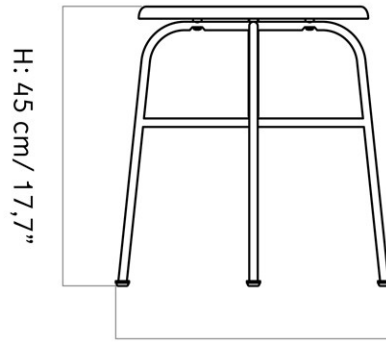

AFTERROOM STOOL, STEEL BASE
Designed by *Afterroom*

W: 47 cm / 18,5"