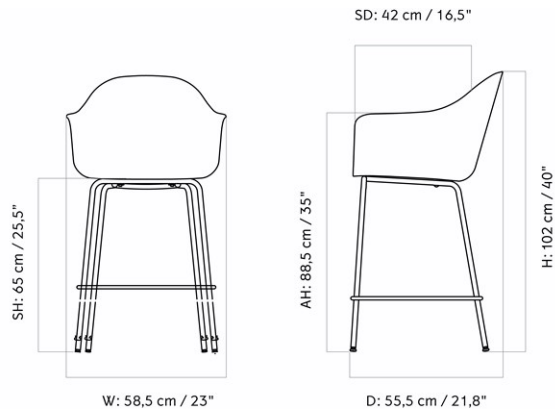

HARBOUR COUNTER CHAIR, PLASTIC SHELL
Designed by *Norm Architects*

MASTER SKU	9343100PIM	
PRODUCTION TIME	2 WEEKS	
COLLI	1	
DIMENSIONS	H: 102 cm	W: 58.5 cm
	D: 55.5 cm	
	SH: 65 cm	SD: 42 cm
	AH: 88.5 cm	

CARE INSTRUCTIONS

Discover our product care guide for comprehensive care instructions.

[Download](#)

Find more information in the dedicated product fact sheet for this product.

DESCRIPTION

SPEC OPTIONS

MASTER SKU	VARIANT	PRODUCTION TIME	EXCL. VAT SEK
9343100PIM	Dependent On Selected Variant	2 WEEKS	4.156,00

QUICK SHIP

SKU	VARIANT	PRODUCTION TIME	EXCL. VAT SEK
9343100-0000ZZZZ	Black, 9011	2 WEEKS	4.156,00
9343100-0001ZZZZ	Burned red, 8015	2 WEEKS	4.156,00
9343100-0002ZZZZ	Khaki, 1011	2 WEEKS	4.156,00
9343100-0003ZZZZ	Light Grey, 9002	2 WEEKS	4.156,00
9343100-0004ZZZZ	Olive, 7002	2 WEEKS	4.156,00
9343100-0005ZZZZ	White, 9016	2 WEEKS	4.156,00