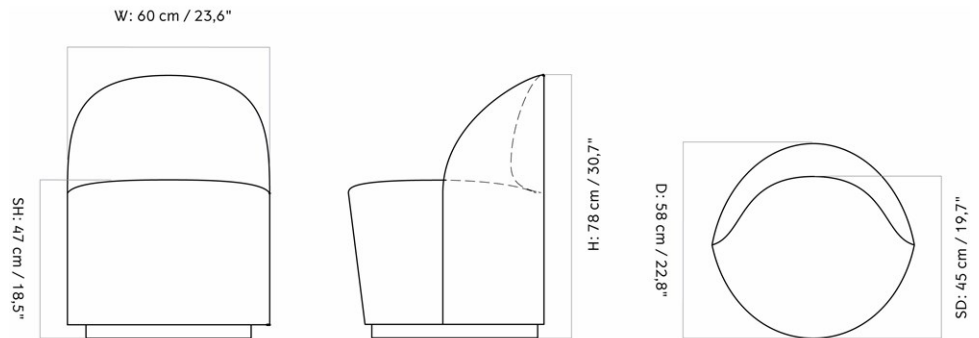

TEAROOM SIDE CHAIR, SWIVEL W/RETURN

Designed by *Nick Ross*

MASTER SKU	9609200PIM	CARE INSTRUCTIONS	Discover our product care guide for comprehensive care instructions.
PRODUCTION TIME	6 WEEKS		
COLLI	1		Download
DIMENSIONS	H: 78 cm W: 60 cm	DESCRIPTION	Find more information in the dedicated product fact sheet for this product.
	D: 58 cm SH: 47 cm SD: 45 cm		