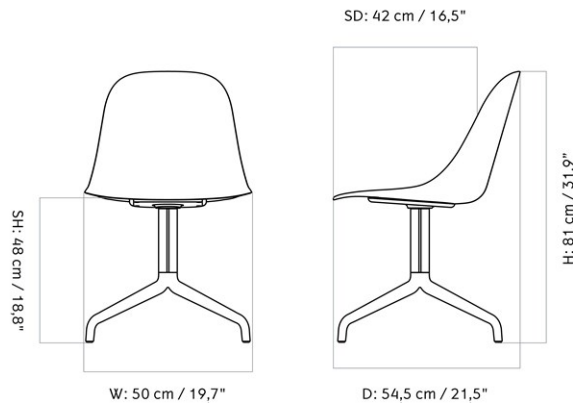

HARBOUR SIDE DINING CHAIR, STAR BASE W/SWIVEL, UPHOLSTERED SHELL

Designed by *Norm Architects*

MASTER SKU	9396000PIM	
PRODUCTION TIME	5 WEEKS	
COLLI	1	
DIMENSIONS	H: 81 cm	W: 50 cm
	D: 54.5 cm	
	SH: 48 cm	SD: 42 cm

CARE INSTRUCTIONS

Discover our product care guide for comprehensive care instructions.

[Download](#)

Find more information in the dedicated product fact sheet for this product.

DESCRIPTION

SPEC OPTIONS

MASTER SKU	VARIANT	PRODUCTION TIME	EXCL. VAT SEK
9396000PIM	Price Category - PC0T <i>Audo Bouclé, Audo</i>	5 WEEKS	6.956,00
9396000PIM	Price Category - PC1T <i>Barnum Bouclé, Audo / Champion, JAB / Illusion, Nevotex / Hot Madison, JAB / Maple, Kvadrat / Remix, Kvadrat / Re-wool, Kvadrat</i>	5 WEEKS	7.836,00
9396000PIM	Price Category - PC2T <i>Canvas 2, Kvadrat / Clay, Sahco, Kvadrat / Fiord, Kvadrat / Hallingdal 65, Kvadrat / Moss, Sahco, Kvadrat / Reflect, Kvadrat / Savanna, Kvadrat / Steelcut Trio 3, Kvadrat</i>	5 WEEKS	10.316,00
9396000PIM	Price Category - PC0L- NEW <i>Sierra, Camo</i>	5 WEEKS	11.756,00
9396000PIM	Price Category - PC1L <i>Dakar, Nevotex / Ultra, Sørensen</i>	5 WEEKS	11.996,00
9396000PIM	Price Category - PC3T <i>Arctic, Jab / Safire, Sahco, Kvadrat / Vidar 4, Kvadrat / Zero, Sahco, Kvadrat</i>	5 WEEKS	12.156,00
9396000PIM	Price Category - PC4T <i>Grand Mohair, Danish Art Weaving / Lupo, Dedar</i>	5 WEEKS	12.956,00
9396000PIM	Price Category - PC2L <i>Dunes, Sørensen / Nuance, Sørensen</i>	5 WEEKS	13.596,00