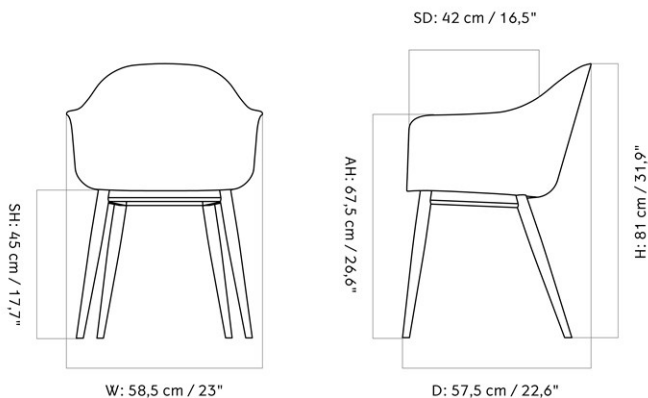

HARBOUR DINING CHAIR, OAK BASE, PLASTIC SHELL

Designed by *Norm Architects*

MASTER SKU	9350639PIM
PRODUCTION TIME	2-17 WEEKS
COLLI	1
DIMENSIONS	H: 81 cm W: 58.5 cm
	D: 57.5 cm
	SH: 45 cm SD: 42 cm
	AH: 67.5 cm