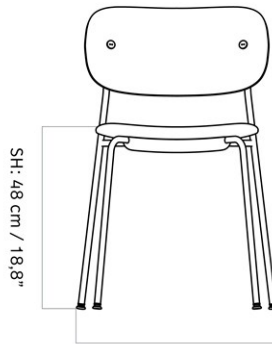

CO DINING CHAIR, BLACK BASE, UPHOLSTERED SEAT AND BACK

Designed by *Norm Architects*

W: 52 cm / 20,5"

SD: 40 cm / 15,7"

D: 50,5 cm / 19,9"

MASTER SKU	1179000PIM
PRODUCTION TIME	5 WEEKS
COLLI	1
DIMENSIONS	H: 80 cm W: 52 cm D: 50.5 cm SH: 48 cm SD: 39.5 cm