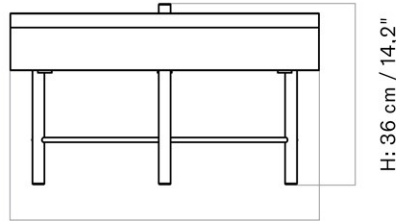

TURNING SIDE TABLE
Designed by *Theresa Rand*

Ø: 65 cm / 25,6"