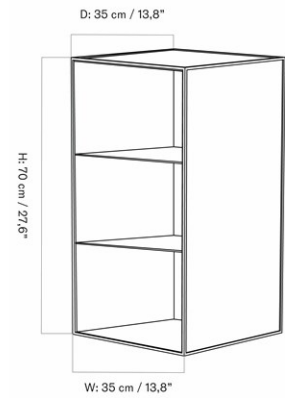

FRAME 28

Designed by *Mogens Lassen*

MASTER SKU
PRODUCTION TIME
COLLI
DIMENSIONS

BL39000PIM
2 WEEKS
1
H: 28 cm   W: 28 cm
D: 28 cm

CARE INSTRUCTIONS

Discover our product care guide for comprehensive care instructions.

[Download](#)

DESCRIPTION

Find more information in the dedicated product fact sheet for this product.