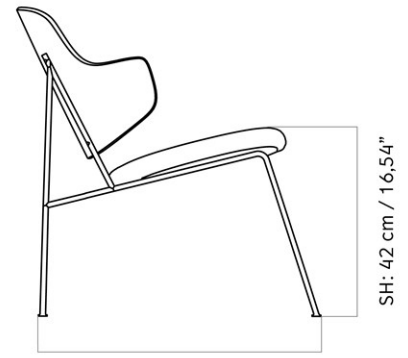

THE PENGUIN, LOUNGE CHAIR, UPHOLSTERED SEAT, WALNUT BACK
 Designed by *Ib Kofod-Larsen Design*

W: 56 cm / 22,05"

D: 64 cm / 25,2"

MASTER SKU	1203000PIM	CARE INSTRUCTIONS	Discover our product care guide for comprehensive care instructions.
PRODUCTION TIME	8 WEEKS		
COLLI	1		Download
DIMENSIONS	H: 74 cm W: 56 cm	DESCRIPTION	Find more information in the dedicated product fact sheet for this product.
	D: 64 cm		
	SH: 42 cm SD: 44.5 cm		
	AH: 62.5 cm		