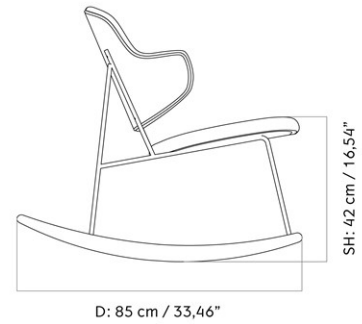

THE PENGUIN ROCKING CHAR, UPHOLSTERED SEAT AND BACK
Designed by *Ib Kofod-Larsen Design*

MASTER SKU	1231000PIM	CARE INSTRUCTIONS	Discover our product care guide for comprehensive care instructions.
PRODUCTION TIME	6 WEEKS		
COLLI	1		Download
DIMENSIONS	H: 73 cm W: 56.3 cm	DESCRIPTION	Find more information in the dedicated product fact sheet for this product.
	D: 85 cm		
	SH: 42 cm SD: 44.5 cm		
	AH: 63.4 cm		

SPEC OPTIONS

MASTER SKU	VARIANT	PRODUCTION TIME	EXCL. VAT SEK
1231000PIM	Price Category - PC0T <i>Audo Bouclé, Audø</i>	6 WEEKS	13.996,00
1231000PIM	Price Category - PC1T <i>Barnum Bouclé, Audø / Champion, JAB / Illusion, Nevotex / Hot Madison, JAB / Remix, Kvadrat / Re-wool, Kvadrat</i>	6 WEEKS	14.556,00
1231000PIM	Price Category - PC2T <i>Canvas 2, Kvadrat / Clay, Sahco, Kvadrat / Fiord, Kvadrat / Hallingdal 65, Kvadrat / Moss, Sahco, Kvadrat / Reflect, Kvadrat / Savanna, Kvadrat / Steelcut Trio 3, Kvadrat</i>	6 WEEKS	14.956,00
1231000PIM	Price Category - PC3T <i>Arctic, Jab / Safire, Sahco, Kvadrat / Vidar 4, Kvadrat / Zero, Sahco, Kvadrat</i>	6 WEEKS	15.436,00
1231000PIM	Price Category - PC4T <i>Grand Mohair, Danish Art Weaving / Lupo, Dedar</i>	6 WEEKS	15.916,00
1231000PIM	Price Category - PC1L <i>Dakar, Nevotex / Envy, Sørensen / Ultra, Sørensen</i>	6 WEEKS	16.636,00
1231000PIM	Price Category - PC2L <i>Dunes, Sørensen / Nuance, Sørensen</i>	6 WEEKS	18.476,00
1231000PIM	Price Category - PC3L	6 WEEKS	20.316,00
1231000PIM	Price Category - PC4L	6 WEEKS	22.316,00