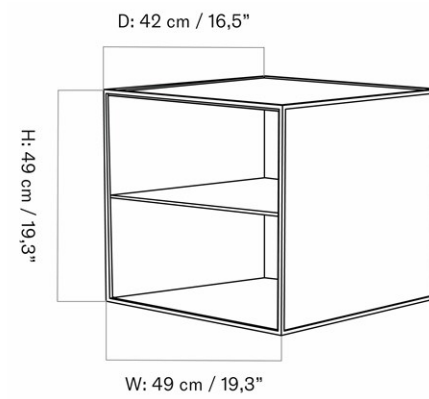

FRAME 49

Designed by *Mogens Lassen*

MASTER SKU
PRODUCTION TIME
COLLI
DIMENSIONS

BL39010PIM
2 WEEKS
1
H: 49 cm   W: 49 cm
D: 42 cm

CARE INSTRUCTIONS

Discover our product care guide for comprehensive care instructions.

[Download](#)

DESCRIPTION

Find more information in the dedicated product fact sheet for this product.