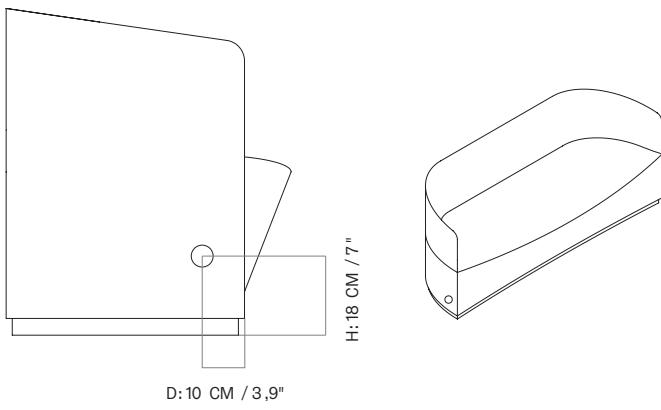

Left Position

ADD ON COST

VARIANT

EXCL. VAT SEK

Power Outlet for Tearoom Sofa, one piece

2.396,00