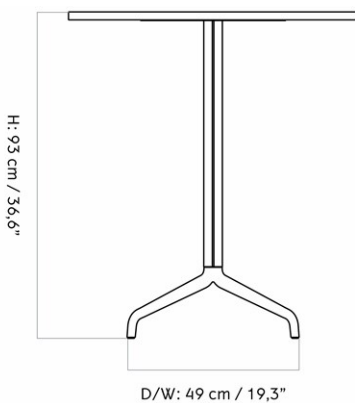

HARBOUR COLUMN COUNTER TABLE, STAR BASE, Ø80 CM / 31.4"

Designed by *Norm Architects*

MASTER SKU
COLLI
DIMENSIONS

9300003PIM
1
H: 93 cm   W: 80 cm
D: 80 cm
Ø: 80, cm

CARE INSTRUCTIONS

Discover our product care guide for comprehensive care instructions.

DESCRIPTION

[Download](#)
Find more information in the dedicated product fact sheet for this product.