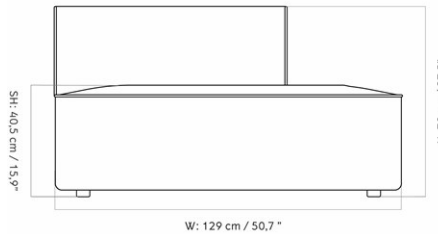

EAVE MODULAR SOFA 86, OPEN END

Designed by *Norm Architects*

MASTER SKU	9967000PIM	CARE INSTRUCTIONS	Discover our product care guide for comprehensive care instructions.
PRODUCTION TIME	7 WEEKS		Download
COLLI	1		Find more information in the dedicated product fact sheet for this product.
DIMENSIONS	H: 71 cm W: 129 cm D: 86 cm SH: 40.5 cm SD: 56 cm AH: cm	DESCRIPTION	

SPEC OPTIONS

MASTER SKU	VARIANT	PRODUCTION TIME	EXCL. VAT SEK
9967000PIM	Price Category - PC0T <i>Audo Bouclé, Audø</i>	7 WEEKS	16.796,00
9967000PIM	Price Category - PC1T <i>Barnum Bouclé, Audø / Champion, JAB / Illusion, Nevotex / Hot Madison, JAB / Maple, Kvadrat / Remix, Kvadrat / Re-wool, Kvadrat</i>	7 WEEKS	18.956,00
9967000PIM	Price Category - PC2T <i>Canvas 2, Kvadrat / Clay, Sahco, Kvadrat / Fiord, Kvadrat / Hallingdal 65, Kvadrat / Moss, Sahco, Kvadrat / Reflect, Kvadrat / Savanna, Kvadrat / Steelcut Trio 3, Kvadrat</i>	7 WEEKS	21.516,00
9967000PIM	Price Category - PC3T <i>Arctic, Jab / Safire, Sahco, Kvadrat / Vidar 4, Kvadrat / Zero, Sahco, Kvadrat</i>	7 WEEKS	24.156,00
9967000PIM	Price Category - PC4T <i>Lupo, Dedar</i>	7 WEEKS	26.716,00