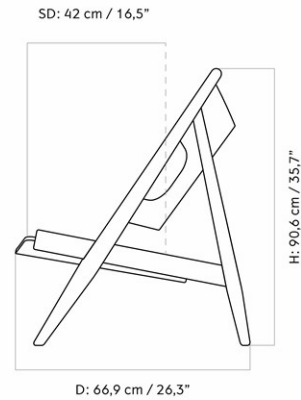

KNITTING LOUNGE CHAIR, OAK BASE

Designed by *Ib Kofod-Larsen Design*

MASTER SKU	9680000PIM
PRODUCTION TIME	5 WEEKS
COLLI	1
DIMENSIONS	H: 90.6 cm W: 71.3 cm D: 66.9 cm SH: 30 cm SD: 42 cm AH: 48.5 cm

CARE INSTRUCTIONS