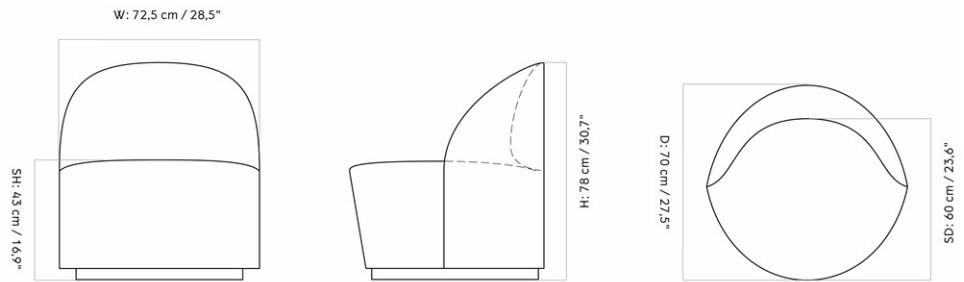

TEAROOM LOUNGE CHAIR, LOW BACK, SWIVEL W/RETURN

Designed by *Nick Ross*

MASTER SKU	9608200PIM	CARE INSTRUCTIONS	Discover our product care guide for comprehensive care instructions.
PRODUCTION TIME	6 WEEKS		Download
COLLI	1		Find more information in the dedicated product fact sheet for this product.
DIMENSIONS	H: 78 cm W: 72.5 cm D: 70 cm SD: 60 cm SH: 43 cm SD: 60 cm	DESCRIPTION	

SPEC OPTIONS

MASTER SKU	VARIANT	PRODUCTION TIME	EXCL. VAT SEK
9608200PIM	Price Category - PC0T <i>Audo Bouclé, Audo</i>	6 WEEKS	22.156,00
9608200PIM	Price Category - PC1T <i>Barnum Bouclé, Audo / Champion, JAB / Illusion, Nevotex / Hot Madison, JAB / Maple, Kvadrat / Remix, Kvadrat / Re-wool, Kvadrat</i>	6 WEEKS	24.956,00
9608200PIM	Price Category - PC2T <i>Canvas 2, Kvadrat / Clay, Sahco, Kvadrat / Fiord, Kvadrat / Hallingdal 65, Kvadrat / Moss, Sahco, Kvadrat / Reflect, Kvadrat / Savanna, Kvadrat / Steelcut Trio 3, Kvadrat</i>	6 WEEKS	28.076,00
9608200PIM	Price Category - PC3T <i>Arctic, Jab / Safire, Sahco, Kvadrat / Vidar 4, Kvadrat / Zero, Sahco, Kvadrat</i>	6 WEEKS	29.756,00
9608200PIM	Price Category - PC4T <i>Cabanon Soft, Designers Guild / Grand Mohair, Danish Art Weaving / Lupo, Dedar</i>	6 WEEKS	35.196,00