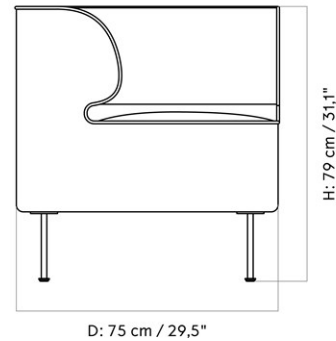

EAVE DINING SOFA CORNER

Designed by *Norm Architects*

MASTER SKU	9973000PIM
PRODUCTION TIME	7 WEEKS
COLLI	1
DIMENSIONS	H: 79 cm W: 75 cm D: 75 cm SH: 48 cm SD: 45 cm AH: 70 cm

CARE INSTRUCTIONS

Discover our product care guide for comprehensive care instructions.

[Download](#)

Find more information in the dedicated product fact sheet for this product.

DESCRIPTION

SPEC OPTIONS

MASTER SKU	VARIANT	PRODUCTION TIME	EXCL. VAT SEK
9973000PIM	Price Category - PC0T <i>Audo Bouclé, Audø</i>	7 WEEKS	14.716,00
9973000PIM	Price Category - PC1T <i>Barnum Bouclé, Audø / Champion, JAB / Illusion, Nevotex / Hot Madison, JAB / Maple, Kvadrat / Remix, Kvadrat / Re-wool, Kvadrat</i>	7 WEEKS	16.636,00
9973000PIM	Price Category - PC2T <i>Canvas 2, Kvadrat / Clay, Sahco, Kvadrat / Fiord, Kvadrat / Hallingdal 65, Kvadrat / Moss, Sahco, Kvadrat / Reflect, Kvadrat / Savanna, Kvadrat / Steelcut Trio 3, Kvadrat</i>	7 WEEKS	21.196,00
9973000PIM	Price Category - PC3T <i>Arctic, Jab / Safire, Sahco, Kvadrat / Vidar 4, Kvadrat / Zero, Sahco, Kvadrat</i>	7 WEEKS	23.676,00
9973000PIM	Price Category - PC4T <i>Lupo, Dedar</i>	7 WEEKS	25.356,00