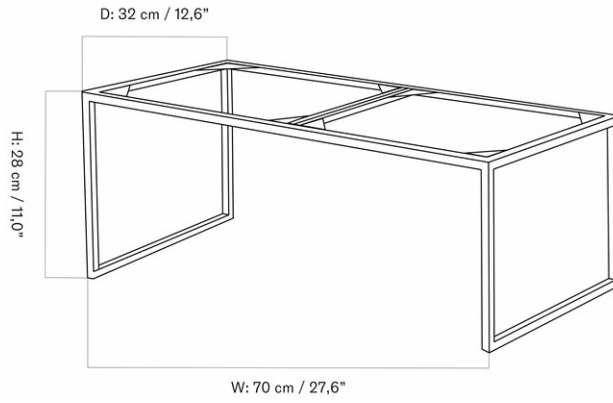

DOUBLE BASE FOR FRAME 35 & 70, H28 CM / 11"

Designed by *Mogens Lassen*

MASTER SKU	BL39031PIM
PRODUCTION TIME	2 WEEKS
COLLI	1
DIMENSIONS	H: 28 cm W: 70 cm D: 32 cm

CARE INSTRUCTIONS

Discover our product care guide for comprehensive care instructions.

[Download](#)

DESCRIPTION

Find more information in the dedicated product fact sheet for this product.