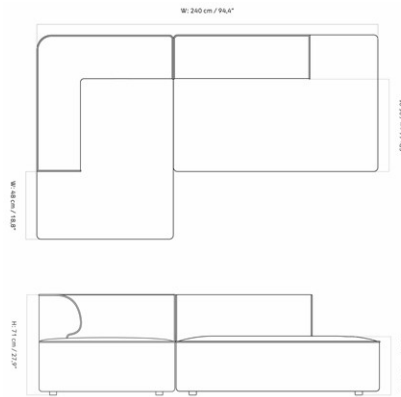

EAVE MODULAR SOFA 96, 2 SEATER, CONFIGURATION 7

Designed by *Norm Architects*

MASTER SKU	9987620PIM
PRODUCTION TIME	7 WEEKS
COLLI	1
DIMENSIONS	H: 71 cm W: 240 cm D: 144 cm SH: 40.5 cm SD: 66 cm AH: 70 cm

CARE INSTRUCTIONS

Discover our product care guide for comprehensive care instructions.

[Download](#)

DESCRIPTION

Find more information in the dedicated product fact sheet for this product.

SPEC OPTIONS

MASTER SKU	VARIANT	PRODUCTION TIME	EXCL. VAT SEK
9987620PIM	Price Category - PC0T <i>Audo Bouclé, Audø</i>	7 WEEKS	38.476,00
9987620PIM	Price Category - PC1T <i>Barnum Bouclé, Audø / Champion, JAB / Illusion, Nevotex / Hot Madison, JAB / Maple, Kvadrat / Remix, Kvadrat / Re-wool, Kvadrat</i>	7 WEEKS	42.876,00
9987620PIM	Price Category - PC2T <i>Canvas 2, Kvadrat / Clay, Sahco, Kvadrat / Fiord, Kvadrat / Hallingdal 65, Kvadrat / Moss, Sahco, Kvadrat / Reflect, Kvadrat / Savanna, Kvadrat / Steelcut Trio 3, Kvadrat</i>	7 WEEKS	47.996,00
9987620PIM	Price Category - PC3T <i>Arctic, Jab / Safire, Sahco, Kvadrat / Vidar 4, Kvadrat / Zero, Sahco, Kvadrat</i>	7 WEEKS	53.196,00
9987620PIM	Price Category - PC4T <i>Lupo, Dedar</i>	7 WEEKS	58.316,00