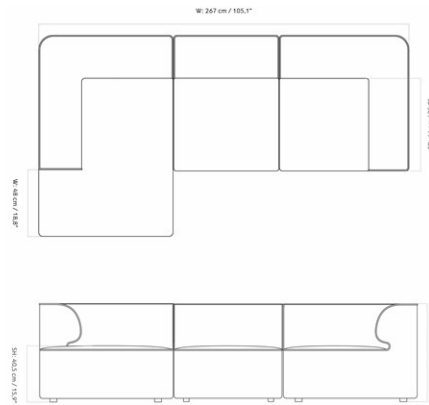

EAVE MODULAR SOFA 96, 3 SEATER, CONFIGURATION 12

Designed by *Norm Architects*

MASTER SKU	9988120PIM
PRODUCTION TIME	7 WEEKS
COLLI	1
DIMENSIONS	H: 71 cm W: 267 cm D: 144 cm SH: 40.5 cm SD: 66 cm AH: 70 cm