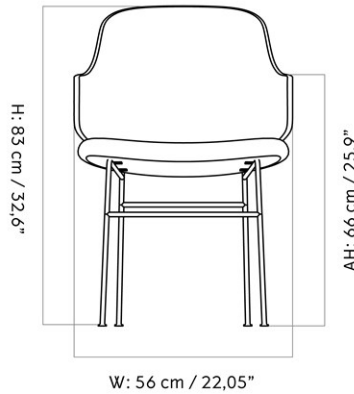

THE PENGUIN DINING CHAIR, BLACK BASE, WALNUT BACK, UPHOLSTERED SEAT
Designed by *Ib Kofod-Larsen Design*

MASTER SKU	1201000PIM
PRODUCTION TIME	8 WEEKS
COLLI	1
DIMENSIONS	H: 82 cm W: 56 cm
	D: 57 cm
	SH: 47 cm SD: 44.5 cm
	AH: 64.4 cm

CARE INSTRUCTIONS

Discover our product care guide for comprehensive care instructions.

[Download](#)

Find more information in the dedicated product fact sheet for this product.

DESCRIPTION

SPEC OPTIONS

MASTER SKU	VARIANT	PRODUCTION TIME	EXCL. VAT SEK
1201000PIM	Price Category - PC0T <i>Audo Bouclé, Audo</i>	8 WEEKS	7.436,00
1201000PIM	Price Category - PC1T <i>Barnum Bouclé, Audo / Champion, JAB / Illusion, Nevotex / Hot Madison, JAB / Remix, Kvadrat / Re-wool, Kvadrat</i>	8 WEEKS	7.676,00
1201000PIM	Price Category - PC2T <i>Canvas 2, Kvadrat / Clay, Sahco, Kvadrat / Fiord, Kvadrat / Hallingdal 65, Kvadrat / Moss, Sahco, Kvadrat / Reflect, Kvadrat / Savanna, Kvadrat / Steelcut Trio 3, Kvadrat</i>	8 WEEKS	8.076,00
1201000PIM	Price Category - PC3T <i>Arctic, Jab / Safire, Sahco, Kvadrat / Vidar 4, Kvadrat / Zero, Sahco, Kvadrat</i>	8 WEEKS	8.476,00
1201000PIM	Price Category - PC4T <i>Grand Mohair, Danish Art Weaving / Lupo, Dedar</i>	8 WEEKS	8.716,00
1201000PIM	Price Category - PC1L <i>Dakar, Nevotex / Envy, Sørensen / Ultra, Sørensen</i>	8 WEEKS	9.436,00
1201000PIM	Price Category - PC2L <i>Dunes, Sørensen / Nuance, Sørensen</i>	8 WEEKS	11.276,00
1201000PIM	Price Category - PC3L	8 WEEKS	13.196,00
1201000PIM	Price Category - PC4L	8 WEEKS	15.196,00