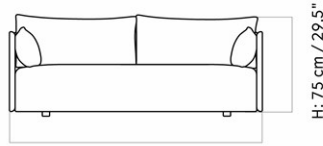

Designed by *Norm Architects*

W: 178 cm / 70.1"

H: 75 cm / 29.5"

SH: 38 cm / 14.9"

D: 90 cm / 35.4"

SD: 62 cm / 24.4"

MASTER SKU	9853000PIM
PRODUCTION TIME	6 WEEKS
COLLI	1
DIMENSIONS	H: 75 cm W: 178 cm
	D: 90 cm
	SH: 37 cm SD: 62 cm
	AH: 58.5 cm