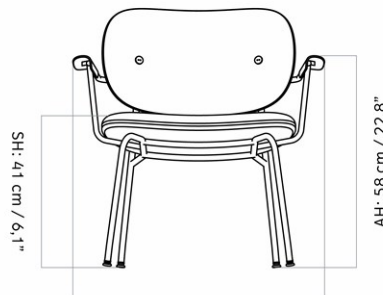

CO LOUNGE CHAIR W/ARMREST, UPHOLSTERED SEAT AND BACK

Designed by *Norm Architects*

W: 70 cm / 27,5"