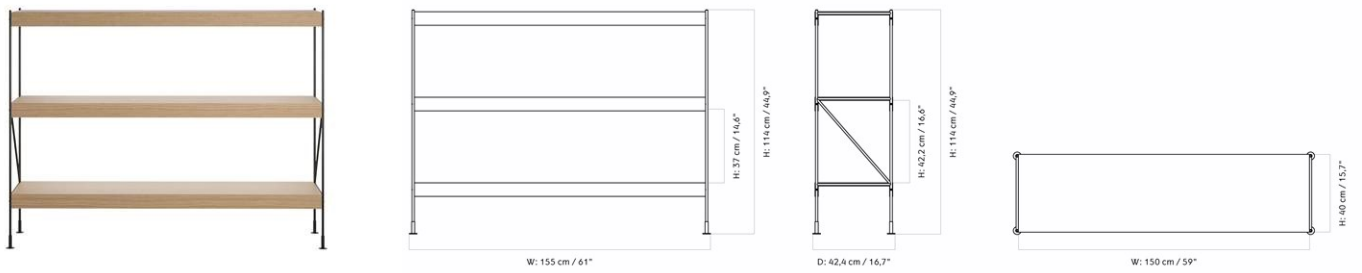

ZET STORING SYSTEM, H114 CM / 45"

Designed by *Kaschkasch*

MASTER SKU 7300001PIM
COLLI 1
DIMENSIONS H: 114 cm W: 153 cm
D: 40 cm

CARE INSTRUCTIONS

Discover our product care guide for comprehensive care instructions.

[Download](#)

Find more information in the dedicated product fact sheet for this product.

DESCRIPTION

STOCK OPTION

SKU	VARIANT	EXCL. VAT SEK
7365539	Black Steel Base - Black Oak	12.224,00
7365849	Black Steel Base - Dark Stained Oak	12.224,00
7365039	Black Steel Base - Natural Oak	12.224,00