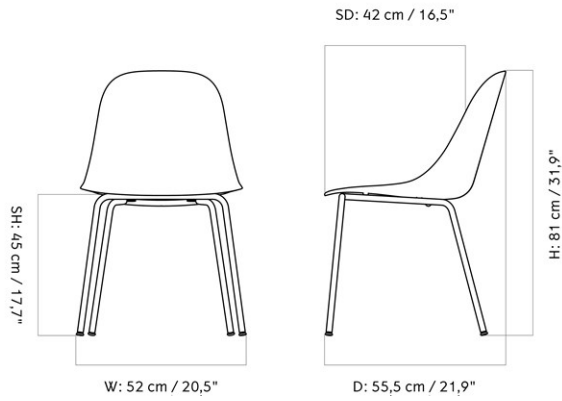

HARBOUR SIDE, DINING CHAIR, STEEL BASE, PLASTIC SHELL
Designed by *Norm Architects*

MASTER SKU	9394939PIM	
PRODUCTION TIME	2-6 WEEKS	
COLLI	1	
DIMENSIONS	H: 81 cm	W: 52 cm
	D: 55.5 cm	
	SH: 45 cm	SD: 42 cm

CARE INSTRUCTIONS

Discover our product care guide for comprehensive care instructions.

[Download](#)

Find more information in the dedicated product fact sheet for this product.

DESCRIPTION

SPEC OPTIONS

MASTER SKU	VARIANT	PRODUCTION TIME	EXCL. VAT SEK
9394939PIM	Dependent On Selected Variant	2 WEEKS	2.796,00

QUICK SHIP

SKU	VARIANT	PRODUCTION TIME	EXCL. VAT SEK
9394939-0000ZZZZ	Black - Black, 9011	2 WEEKS	2.796,00
9394939-0001ZZZZ	Black - Burned red, 8015	6 WEEKS	2.796,00
9394939-0002ZZZZ	Black - Khaki, 1011	2 WEEKS	2.796,00
9394939-0003ZZZZ	Black - Light Grey, 9002	2 WEEKS	2.796,00
9394939-0004ZZZZ	Black - Olive, 7002	2 WEEKS	2.796,00
9394939-0005ZZZZ	Black - White, 9016	2 WEEKS	2.796,00