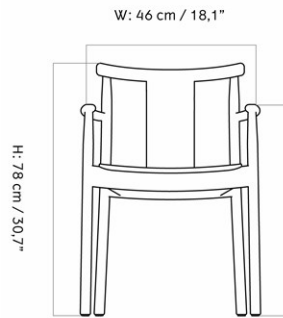

MERKUR DINING CHAIR W/ARMREST, NATURAL OAK BASE AND BACK, UPHOLSTERED SEAT

Designed by *Skogstad & Wærnes*

MASTER SKU	1303000PIM
PRODUCTION TIME	7 WEEKS
COLLI	1
DIMENSIONS	H: 78 cm W: 46 cm D: 52 cm SH: 46 cm SD: 42 cm AH: 66 cm

CARE INSTRUCTIONS

Discover our product care guide for comprehensive care instructions.

[Download](#)

Find more information in the dedicated product fact sheet for this product.

DESCRIPTION

SPEC OPTIONS

MASTER SKU	VARIANT	PRODUCTION TIME	EXCL. VAT SEK
1303000PIM	Price Category - PC0T <i>Audo Bouclé, Audø</i>	7 WEEKS	7.676,00
1303000PIM	Price Category - PC1T <i>Barnum Bouclé, Audø / Champion, JAB / Illusion, Nevotex / Hot Madison, JAB / Maple, Kvadrat / Remix, Kvadrat / Re-wool, Kvadrat</i>	7 WEEKS	8.316,00
1303000PIM	Price Category - PC0L - NEW <i>Sierra, Camo</i>	7 WEEKS	8.716,00
1303000PIM	Price Category - PC1L <i>Dakar, Nevotex / Envy, Sørensen / Ultra, Sørensen</i>	7 WEEKS	8.956,00
1303000PIM	Price Category - PC2T <i>Canvas 2, Kvadrat / Clay, Sahco, Kvadrat / Fiord, Kvadrat / Hallingdal 65, Kvadrat / Moss, Sahco, Kvadrat / Reflect, Kvadrat / Savanna, Kvadrat / Steelcut Trio 3, Kvadrat</i>	7 WEEKS	9.196,00
1303000PIM	Price Category - PC3T <i>Arctic, Jab / Safire, Sahco, Kvadrat / Vidar 4, Kvadrat / Zero, Sahco, Kvadrat</i>	7 WEEKS	9.676,00
1303000PIM	Price Category - PC2L <i>Dunes, Sørensen / Nuance, Sørensen</i>	7 WEEKS	9.756,00
1303000PIM	Price Category - PC4T <i>Cabanon Soft, Designers Guild / Grand Mohair, Danish Art Weaving / Lupo, Dedar</i>	7 WEEKS	10.396,00