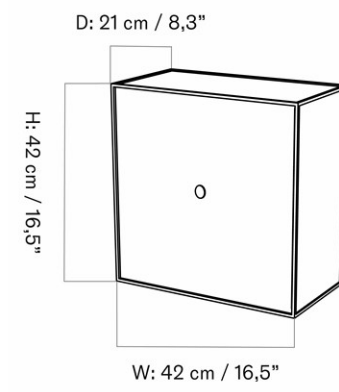

MASTER SKU	BL39009PIM
PRODUCTION TIME	2 WEEKS
COLLI	1
DIMENSIONS	H: 42 cm W: 42 cm D: 21 cm

CARE INSTRUCTIONS	Discover our product care guide for comprehensive care instructions. Download
DESCRIPTION	Find more information in the dedicated product fact sheet for this product.