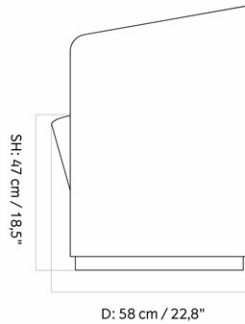

TEAROOM CLUB CHAIR

Designed by *Nick Ross Studio*

MASTER SKU	9600000PIM
PRODUCTION TIME	6 WEEKS
COLLI	1
DIMENSIONS	H: 78 cm W: 70 cm
	D: 58 cm
	SH: 47 cm SD: 49 cm

CARE INSTRUCTIONS

Discover our product care guide for comprehensive care instructions.

[Download](#)

DESCRIPTION

Find more information in the dedicated product fact sheet for this product.

SPEC OPTIONS

MASTER SKU	VARIANT	PRODUCTION TIME	EXCL. VAT SEK
9600000PIM	Price Category - PC0T <i>Audo Bouclé, Audø</i>	6 WEEKS	15.676,00
9600000PIM	Price Category - PC1T <i>Barnum Bouclé, Audø / Champion, JAB / Illusion, Nevotex / Hot Madison, JAB / Maple, Kvadrat / Remix, Kvadrat / Re-wool, Kvadrat</i>	6 WEEKS	17.596,00
9600000PIM	Price Category - PC2T <i>Canvas 2, Kvadrat / Clay, Sahco, Kvadrat / Fiord, Kvadrat / Hallingdal 65, Kvadrat / Moss, Sahco, Kvadrat / Reflect, Kvadrat / Savanna, Kvadrat / Steelcut Trio 3, Kvadrat</i>	6 WEEKS	19.836,00
9600000PIM	Price Category - PC3T <i>Arctic, Jab / Safire, Sahco, Kvadrat / Vidar 4, Kvadrat / Zero, Sahco, Kvadrat</i>	6 WEEKS	21.836,00
9600000PIM	Price Category - PC4T <i>Cabanon Soft, Designers Guild / Grand Mohair, Danish Art Weaving / Lupo, Dedar</i>	6 WEEKS	23.916,00