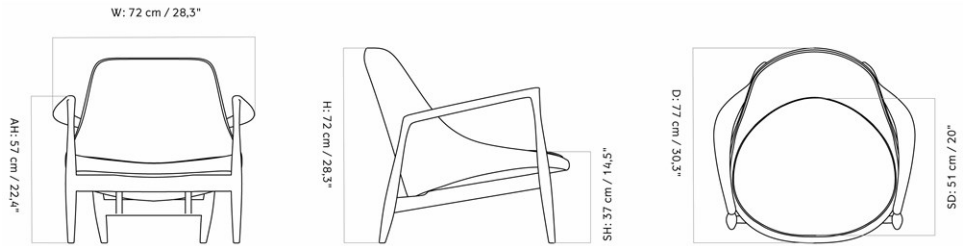

ELIZABETH LOUNGE CHAIR, NATURAL OAK BASE

Designed by *Ib Kofod-Larsen Design*

MASTER SKU	1207000PIM	CARE INSTRUCTIONS	Discover our product care guide for comprehensive care instructions.
PRODUCTION TIME	6 WEEKS		Download
COLLI	1		
DIMENSIONS	H: 72 cm W: 72 cm	DESCRIPTION	Find more information in the dedicated product fact sheet for this product.
	D: 77 cm		
	SH: 37 cm SD: 51 cm		
	AH: 57 cm		

SPEC OPTIONS

MASTER SKU	VARIANT	PRODUCTION TIME	EXCL. VAT SEK
1207000PIM	Price Category - PC0T <i>Audo Bouclé, Audø</i>	6 WEEKS	43.116,00
1207000PIM	Price Category - PC1T <i>Barnum Bouclé, Audø / Champion, JAB / Illusion, Nevotex / Hot Madison, JAB / Remix, Kvadrat / Re-wool, Kvadrat</i>	6 WEEKS	44.956,00
1207000PIM	Price Category - PC2T <i>Canvas 2, Kvadrat / Clay, Sahco, Kvadrat / Fiord, Kvadrat / Hallingdal 65, Kvadrat / Moss, Sahco, Kvadrat / Reflect, Kvadrat / Savanna, Kvadrat / Steelcut Trio 3, Kvadrat</i>	6 WEEKS	46.956,00
1207000PIM	Price Category - PC3T <i>Arctic, Jab / Safire, Sahco, Kvadrat / Vidar 4, Kvadrat / Zero, Sahco, Kvadrat</i>	6 WEEKS	48.876,00
1207000PIM	Price Category - PC1L <i>Dakar, Nevotex / Envy, Sørensen / Ultra, Sørensen</i>	6 WEEKS	51.436,00
1207000PIM	Price Category - PC4T <i>Grand Mohair, Danish Art Weaving / Lupo, Dedar</i>	6 WEEKS	51.436,00
1207000PIM	Price Category - PC2L <i>Dunes, Sørensen / Nuance, Sørensen</i>	6 WEEKS	53.996,00
1207000PIM	Price Category - PC3L	6 WEEKS	56.636,00
1207000PIM	Price Category - PC4L	6 WEEKS	59.196,00