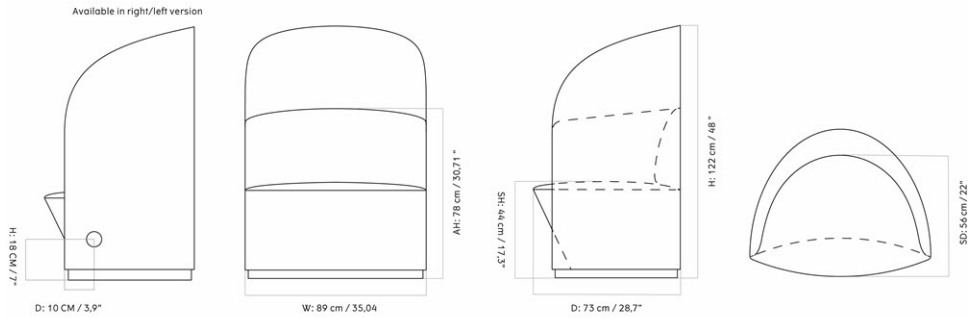

TEAMROOM LOUNGE CHAIR, HIGH BACK, W/POWER OUTLET
Designed by *Nick Ross*

MASTER SKU	9607100PIM
PRODUCTION TIME	6 WEEKS
COLLI	1
DIMENSIONS	H: 120 cm W: 89 cm
	D: 73 cm
	SH: 43 cm SD: 56 cm
	AH: 78 cm

CARE INSTRUCTIONS

Discover our product care guide for comprehensive care instructions.

[Download](#)

Find more information in the dedicated product fact sheet for this product.

DESCRIPTION

SPEC OPTIONS

MASTER SKU	VARIANT	PRODUCTION TIME	EXCL. VAT SEK
9607100PIM	Price Category - PC0T <i>Audo Bouclé, Audó</i>	6 WEEKS	27.276,00
9607100PIM	Price Category - PC1T <i>Barnum Bouclé, Audó / Champion, JAB / Illusion, Nevotex / Hot Madison, JAB / Maple, Kvadrat / Remix, Kvadrat / Re-wool, Kvadrat</i>	6 WEEKS	30.636,00
9607100PIM	Price Category - PC2T <i>Canvas 2, Kvadrat / Clay, Sahco, Kvadrat / Fiord, Kvadrat / Hallingdal 65, Kvadrat / Moss, Sahco, Kvadrat / Reflect, Kvadrat / Savanna, Kvadrat / Steelcut Trio 3, Kvadrat</i>	6 WEEKS	33.916,00
9607100PIM	Price Category - PC3T <i>Arctic, Jab / Safire, Sahco, Kvadrat / Vidar 4, Kvadrat / Zero, Sahco, Kvadrat</i>	6 WEEKS	37.356,00
9607100PIM	Price Category - PC4T <i>Cabanon Soft, Designers Guild / Grand Mohair, Danish Art Weaving / Lupo, Dedar</i>	6 WEEKS	39.356,00