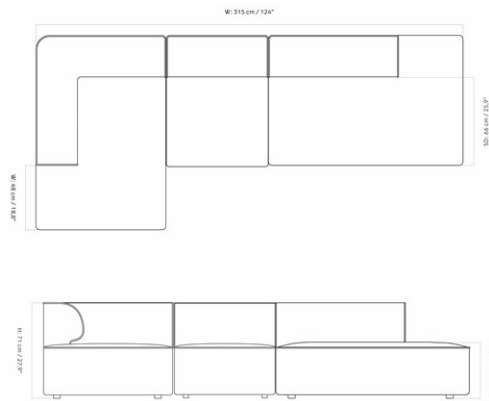

EAVE MODULAR SOFA 96, 3 SEATER, CONFIGURATION 10

Designed by *Norm Architects*

MASTER SKU	9987920PIM
PRODUCTION TIME	7 WEEKS
COLLI	1
DIMENSIONS	H: 71 cm W: 315 cm D: 144 cm SH: 40.5 cm SD: 66 cm AH: 70 cm

CARE INSTRUCTIONS

Discover our product care guide for comprehensive care instructions.

[Download](#)

Find more information in the dedicated product fact sheet for this product.

DESCRIPTION

SPEC OPTIONS

MASTER SKU	VARIANT	PRODUCTION TIME	EXCL. VAT SEK
9987920PIM	Price Category - PC0T <i>Audo Bouclé, Audø</i>	7 WEEKS	47.756,00
9987920PIM	Price Category - PC1T <i>Barnum Bouclé, Audø / Champion, JAB / Illusion, Nevotex / Hot Madison, JAB / Maple, Kvadrat / Remix, Kvadrat / Re-wool, Kvadrat</i>	7 WEEKS	53.996,00
9987920PIM	Price Category - PC2T <i>Canvas 2, Kvadrat / Clay, Sahco, Kvadrat / Fiord, Kvadrat / Hallingdal 65, Kvadrat / Moss, Sahco, Kvadrat / Reflect, Kvadrat / Savanna, Kvadrat / Steelcut Trio 3, Kvadrat</i>	7 WEEKS	64.956,00
9987920PIM	Price Category - PC3T <i>Arctic, Jab / Safire, Sahco, Kvadrat / Vidar 4, Kvadrat / Zero, Sahco, Kvadrat</i>	7 WEEKS	71.676,00
9987920PIM	Price Category - PC4T <i>Lupo, Dedar</i>	7 WEEKS	77.996,00