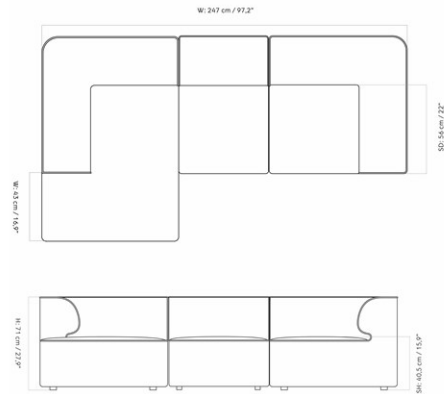

EAVE MODULAR SOFA 86, 3 SEATER, CONFIGURATION 12

Designed by *Norm Architects*

MASTER SKU	9986920PIM
PRODUCTION TIME	7 WEEKS
COLLI	1
DIMENSIONS	H: 71 cm W: 247 cm D: 129 cm SH: 40.5 cm SD: 56 cm AH: 70 cm

CARE INSTRUCTIONS

Discover our product care guide for comprehensive care instructions.

[Download](#)

DESCRIPTION

Find more information in the dedicated product fact sheet for this product.

SPEC OPTIONS

MASTER SKU	VARIANT	PRODUCTION TIME	EXCL. VAT SEK
9986920PIM	Price Category - PC0T <i>Audo Bouclé, Audø</i>	7 WEEKS	43.116,00
9986920PIM	Price Category - PC1T <i>Barnum Bouclé, Audø / Champion, JAB / Illusion, Nevotex / Hot Madison, JAB / Maple, Kvadrat / Remix, Kvadrat / Re-wool, Kvadrat</i>	7 WEEKS	49.356,00
9986920PIM	Price Category - PC2T <i>Canvas 2, Kvadrat / Clay, Sahco, Kvadrat / Fiord, Kvadrat / Hallingdal 65, Kvadrat / Moss, Sahco, Kvadrat / Reflect, Kvadrat / Savanna, Kvadrat / Steelcut Trio 3, Kvadrat</i>	7 WEEKS	59.756,00
9986920PIM	Price Category - PC3T <i>Arctic, Jab / Safire, Sahco, Kvadrat / Vidar 4, Kvadrat / Zero, Sahco, Kvadrat</i>	7 WEEKS	66.476,00
9986920PIM	Price Category - PC4T <i>Lupo, Dedar</i>	7 WEEKS	72.876,00