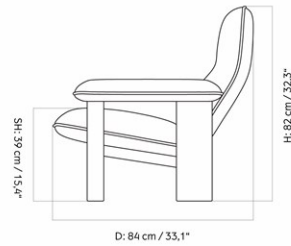

BRASILIA LOUNGE CHAIR, WALNUT BASE

Designed by *Anderssen & Voll*

MASTER SKU	8052000PIM	CARE INSTRUCTIONS	Discover our product care guide for comprehensive care instructions.
PRODUCTION TIME	5 WEEKS		Download
COLLI	1		Find more information in the dedicated product fact sheet for this product.
DIMENSIONS	H: 82 cm D: 84 cm SH: 39 cm AH: 51 cm	W: 96 cm SD: 52 cm	DESCRIPTION

SPEC OPTIONS

MASTER SKU	VARIANT	PRODUCTION TIME	EXCL. VAT SEK
8052000PIM	Price Category - PC0T <i>Audo Bouclé, Audo</i>	5 WEEKS	22.156,00
8052000PIM	Price Category - PC1T <i>Barnum Bouclé, Audo / Champion, JAB / Illusion, Nevotex / Hot Madison, JAB / Maple, Kvadrat / Remix, Kvadrat / Re-wool, Kvadrat</i>	5 WEEKS	23.676,00
8052000PIM	Price Category - PC2T <i>Canvas 2, Kvadrat / Clay, Sahco, Kvadrat / Fiord, Kvadrat / Hallingdal 65, Kvadrat / Moss, Sahco, Kvadrat / Reflect, Kvadrat / Savanna, Kvadrat / Steelcut Trio 3, Kvadrat</i>	5 WEEKS	26.316,00
8052000PIM	Price Category - PC3T <i>Arctic, Jab / Safire, Sahco, Kvadrat / Vidar 4, Kvadrat / Zero, Sahco, Kvadrat</i>	5 WEEKS	27.836,00
8052000PIM	Price Category - PC4T <i>Cabanon Soft, Designers Guild / Grand Mohair, Danish Art Weaving / Lupo, Dedar</i>	5 WEEKS	29.756,00
8052000PIM	Price Category - PC1L <i>Dakar, Nevotex / Envy, Sørensen / Ultra, Sørensen</i>	5 WEEKS	37.516,00
8052000PIM	Price Category - PC2L <i>Dunes, Sørensen / Nuance, Sørensen</i>	5 WEEKS	40.316,00
8052000PIM	Price Category - PC3L <i>Sheepskin Curly, Nevotex</i>	5 WEEKS	41.676,00