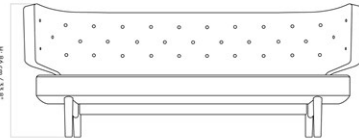

RADIOHUS SOFA, 2 SEATER, WALNUT BASE

Designed by *Vilhelm Lauritzen*

MASTER SKU	1219000PIM	CARE INSTRUCTIONS	Discover our product care guide for comprehensive care instructions.
PRODUCTION TIME	5 WEEKS		Download
COLLI	1		Find more information in the dedicated product fact sheet for this product.
DIMENSIONS	H: 86 cm D: 77 cm SH: 45 cm	W: 215 cm SD: 58 cm	
		DESCRIPTION	

SPEC OPTIONS

MASTER SKU	VARIANT	PRODUCTION TIME	EXCL. VAT SEK
1219000PIM	Price Category - PC0T <i>Audo Bouclé, Audø</i>	5 WEEKS	57.916,00
1219000PIM	Price Category - PC1T <i>Barnum Bouclé, Audø / Champion, JAB / Illusion, Nevotex / Hot Madison, JAB / Remix, Kvadrat / Re-wool, Kvadrat</i>	5 WEEKS	60.796,00
1219000PIM	Price Category - PC2T <i>Canvas 2, Kvadrat / Clay, Sahco, Kvadrat / Fiord, Kvadrat / Hallingdal 65, Kvadrat / Moss, Sahco, Kvadrat / Reflect, Kvadrat / Savanna, Kvadrat / Steelcut Trio 3, Kvadrat</i>	5 WEEKS	63.436,00
1219000PIM	Price Category - PC3T <i>Arctic, Jab / Safire, Sahco, Kvadrat / Vidar 4, Kvadrat / Zero, Sahco, Kvadrat</i>	5 WEEKS	66.156,00
1219000PIM	Price Category - PC4T <i>Grand Mohair, Danish Art Weaving / Lupo, Dedar</i>	5 WEEKS	68.876,00