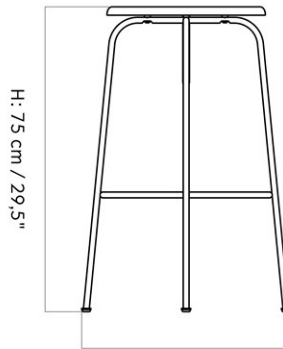

AFTERROOM COUNTER STOOL, UPHOLSTERED SEAT

Designed by *Afterroom*

W: 50 cm / 19,7"