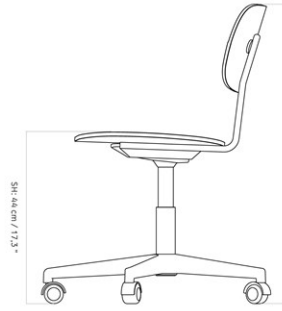

CO TASK CHAIR, STAR BASE W/CASTERS, POLISHED ALUMINIUM, OAK SEAT AND BACK
Designed by *Norm Architects*

MASTER SKU	1501019PIM
PRODUCTION TIME	8 WEEKS
COLLI	1
DIMENSIONS	H: 78.5 cm W: 65.5 cm
	D: 65.5 cm
	SH: 44 cm SD: 39.5 cm

CARE INSTRUCTIONS

Discover our product care guide for comprehensive care instructions.

[Download](#)

DESCRIPTION

Find more information in the dedicated product fact sheet for this product.

QUICK SHIP

SKU	VARIANT	PRODUCTION TIME	EXCL. VAT SEK
1501849	Dark Stained Oak - NEW	8 WEEKS	6.156,00
1501539	Black Oak - NEW	8 WEEKS	7.356,00
1501019	Natural Oak - NEW	8 WEEKS	7.356,00