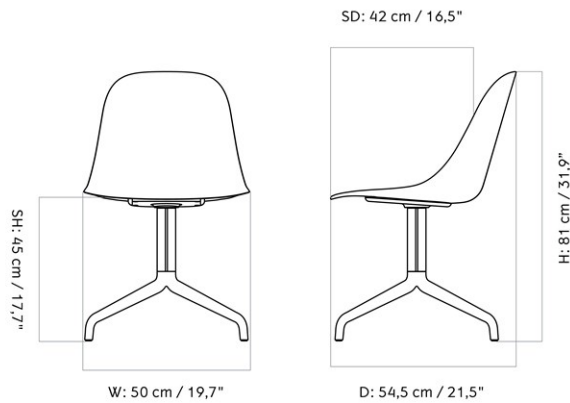

HARBOUR SIDE DINING CHAIR, STAR BASE W/SWIVEL, PLASTIC SHELL

Designed by *Norm Architects*

MASTER SKU	9396939PIM
PRODUCTION TIME	2-6 WEEKS
COLLI	1
DIMENSIONS	H: 81 cm W: 50 cm D: 54.5 cm SH: 45 cm SD: 42 cm

CARE INSTRUCTIONS

Discover our product care guide for comprehensive care instructions.

[Download](#)

Find more information in the dedicated product fact sheet for this product.

DESCRIPTION

SPEC OPTIONS

MASTER SKU	VARIANT	PRODUCTION TIME	EXCL. VAT SEK
9396939PIM	Dependent On Selected Variant - Dependent On Selected Variant	2 WEEKS	6.156,00

QUICK SHIP

SKU	VARIANT	PRODUCTION TIME	EXCL. VAT SEK
9396939-0000ZZZZ	Black - Black, 9011	2 WEEKS	6.156,00
9396939-0001ZZZZ	Black - Burned red, 8015	6 WEEKS	6.156,00
9396939-0002ZZZZ	Black - Khaki, 1011	2 WEEKS	6.156,00
9396939-0003ZZZZ	Black - Light Grey, 9002	2 WEEKS	6.156,00
9396939-0004ZZZZ	Black - Olive, 7002	2 WEEKS	6.156,00
9396939-0200ZZZZ	Polished aluminium - Black, 9011	2 WEEKS	6.156,00
9396939-0201ZZZZ	Polished aluminium - Burned red, 8015	6 WEEKS	6.156,00
9396939-0202ZZZZ	Polished aluminium - Khaki, 1011	2 WEEKS	6.156,00
9396939-0203ZZZZ	Polished aluminium - Light Grey, 9002	2 WEEKS	6.156,00
9396939-0204ZZZZ	Polished aluminium - Olive, 7002	2 WEEKS	6.156,00