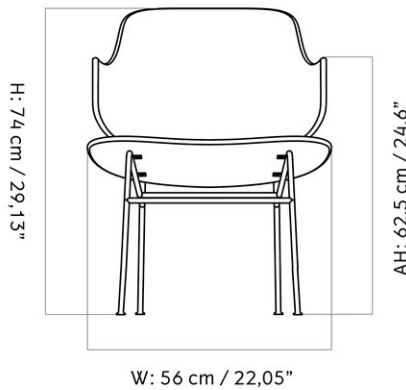

THE PENGUIN, LOUNGE CHAIR, BLACK BASE, WALNUT
Designed by *Ib Kofod-Larsen Design*

PRODUCTION TIME	8 WEEKS		
COLLI	1		
DIMENSIONS	H: 74 cm	W: 56 cm	
	D: 64 cm		
	SH: 42 cm	AH: 59.3 cm	

CARE INSTRUCTIONS

Discover our product care guide for comprehensive care instructions.

[Download](#)

Find more information in the dedicated product fact sheet for this product.

DESCRIPTION

SKU

EXCL. VAT SEK

1203026

8.316,00