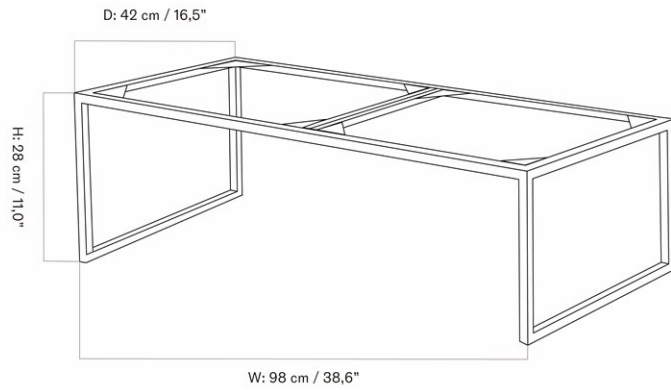

DOUBLE BASE FOR FRAME 48, H28 CM / 11"
Designed by *Mogens Lassen*

MASTER SKU	BL39033PIM
PRODUCTION TIME	2 WEEKS
COLLI	1
DIMENSIONS	H: 28 cm W: 98 cm D: 39 cm

CARE INSTRUCTIONS

Discover our product care guide for comprehensive care instructions.

[Download](#)

DESCRIPTION

Find more information in the dedicated product fact sheet for this product.