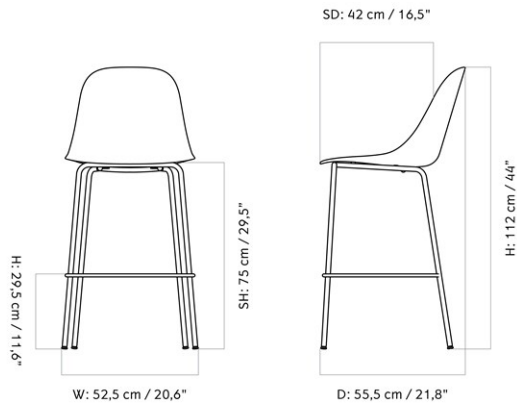

HARBOUR SIDE BAR CHAIR, PLASTIC SHELL

Designed by *Norm Architects*

MASTER SKU	9280100PIM
PRODUCTION TIME	2-6 WEEKS
COLLI	1
DIMENSIONS	H: 112 cm W: 52.5 cm
	D: 55.5 cm
	SH: 75 cm SD: 42 cm

CARE INSTRUCTIONS

Discover our product care guide for comprehensive care instructions.

[Download](#)

Find more information in the dedicated product fact sheet for this product.

DESCRIPTION

SPEC OPTIONS

MASTER SKU	VARIANT	PRODUCTION TIME	EXCL. VAT SEK
9280100PIM	Dependent On Selected Variant	2 WEEKS	3.916,00

QUICK SHIP

SKU	VARIANT	PRODUCTION TIME	EXCL. VAT SEK
9280100-0000ZZZZ	Black, 9011	2 WEEKS	3.916,00
9280100-0001ZZZZ	Burned red, 8015	6 WEEKS	3.916,00
9280100-0002ZZZZ	Khaki, 1011	2 WEEKS	3.916,00
9280100-0003ZZZZ	Light Grey, 9002	2 WEEKS	3.916,00
9280100-0004ZZZZ	Olive, 7002	2 WEEKS	3.916,00
9280100-0005ZZZZ	White, 9016	2 WEEKS	3.916,00