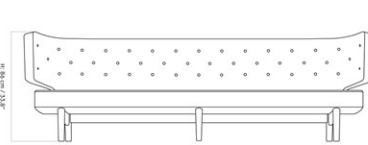

RADIOHUS SOFA, 3 SEATER, WALNUT BASE

Designed by *Vilhelm Lauritzen*

MASTER SKU	1222000PIM	CARE INSTRUCTIONS	Discover our product care guide for comprehensive care instructions.
PRODUCTION TIME	5 WEEKS		Download
COLLI	1		Find more information in the dedicated product fact sheet for this product.
DIMENSIONS	H: 86 cm W: 258 cm D: 77 cm SH: 45 cm SD: 58 cm	DESCRIPTION	

SPEC OPTIONS

MASTER SKU	VARIANT	PRODUCTION TIME	EXCL. VAT SEK
1222000PIM	Price Category - PC0T <i>Audo Bouclé, Audo</i>	5 WEEKS	64.796,00
1222000PIM	Price Category - PC1T <i>Barnum Bouclé, Audo / Champion, JAB / Illusion, Nevotex / Hot Madison, JAB / Remix, Kvadrat / Re-wool, Kvadrat</i>	5 WEEKS	67.516,00
1222000PIM	Price Category - PC2T <i>Canvas 2, Kvadrat / Clay, Sahco, Kvadrat / Fiord, Kvadrat / Hallingdal 65, Kvadrat / Moss, Sahco, Kvadrat / Reflect, Kvadrat / Savanna, Kvadrat / Steelcut Trio 3, Kvadrat</i>	5 WEEKS	70.236,00
1222000PIM	Price Category - PC3T <i>Arctic, Jab / Safire, Sahco, Kvadrat / Vidar 4, Kvadrat / Zero, Sahco, Kvadrat</i>	5 WEEKS	72.876,00
1222000PIM	Price Category - PC4T <i>Grand Mohair, Danish Art Weaving / Lupo, Dedar</i>	5 WEEKS	75.596,00