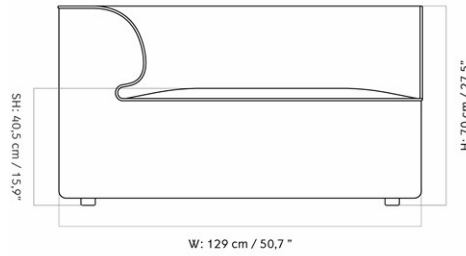

EAVE MODULAR SOFA 86, CORNER, 129

Designed by *Norm Architects*

MASTER SKU	9965000PIM	CARE INSTRUCTIONS	Discover our product care guide for comprehensive care instructions.
PRODUCTION TIME	7 WEEKS		Download
COLLI	1		Find more information in the dedicated product fact sheet for this product.
DIMENSIONS	H: 71 cm W: 129 cm D: 86 cm SH: 40.5 cm SD: 56 cm AH: 70 cm	DESCRIPTION	

SPEC OPTIONS

MASTER SKU	VARIANT	PRODUCTION TIME	EXCL. VAT SEK
9965000PIM	Price Category - PC0T <i>Audo Bouclé, Audø</i>	7 WEEKS	17.996,00
9965000PIM	Price Category - PC1T <i>Barnum Bouclé, Audø / Champion, JAB / Illusion, Nevotex / Hot Madison, JAB / Maple, Kvadrat / Remix, Kvadrat / Re-wool, Kvadrat</i>	7 WEEKS	20.316,00
9965000PIM	Price Category - PC2T <i>Canvas 2, Kvadrat / Clay, Sahco, Kvadrat / Fiord, Kvadrat / Hallingdal 65, Kvadrat / Moss, Sahco, Kvadrat / Reflect, Kvadrat / Savanna, Kvadrat / Steelcut Trio 3, Kvadrat</i>	7 WEEKS	22.876,00
9965000PIM	Price Category - PC3T <i>Arctic, Jab / Safire, Sahco, Kvadrat / Vidar 4, Kvadrat / Zero, Sahco, Kvadrat</i>	7 WEEKS	25.516,00
9965000PIM	Price Category - PC4T <i>Lupo, Dedar</i>	7 WEEKS	28.076,00