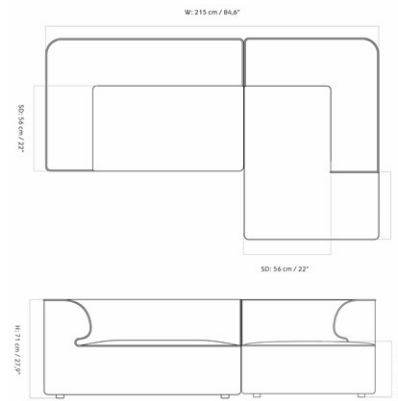

EAVE MODULAR SOFA 86, 2 SEATER, CONFIGURATION 5

Designed by *Norm Architects*

MASTER SKU	9986220PIM
PRODUCTION TIME	7 WEEKS
COLLI	1
DIMENSIONS	H: 71 cm W: 215 cm D: 129 cm SH: 40.5 cm SD: 56 cm AH: 70 cm

CARE INSTRUCTIONS

Discover our product care guide for comprehensive care instructions.

[Download](#)

Find more information in the dedicated product fact sheet for this product.

DESCRIPTION

SPEC OPTIONS

MASTER SKU	VARIANT	PRODUCTION TIME	EXCL. VAT SEK
9986220PIM	Price Category - PC0T <i>Audo Bouclé, Audø</i>	7 WEEKS	34.796,00
9986220PIM	Price Category - PC1T <i>Barnum Bouclé, Audø / Champion, JAB / Illusion, Nevotex / Hot Madison, JAB / Maple, Kvadrat / Remix, Kvadrat / Re-wool, Kvadrat</i>	7 WEEKS	39.276,00
9986220PIM	Price Category - PC2T <i>Canvas 2, Kvadrat / Clay, Sahco, Kvadrat / Fiord, Kvadrat / Hallingdal 65, Kvadrat / Moss, Sahco, Kvadrat / Reflect, Kvadrat / Savanna, Kvadrat / Steelcut Trio 3, Kvadrat</i>	7 WEEKS	44.476,00
9986220PIM	Price Category - PC3T <i>Arctic, Jab / Safire, Sahco, Kvadrat / Vidar 4, Kvadrat / Zero, Sahco, Kvadrat</i>	7 WEEKS	49.596,00
9986220PIM	Price Category - PC4T <i>Lupo, Dedar</i>	7 WEEKS	54.716,00