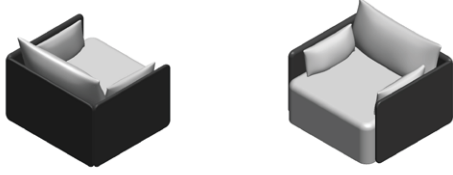

SPLIT UPHOLSTERY
FOR OFFSET SOFA

1 Seater