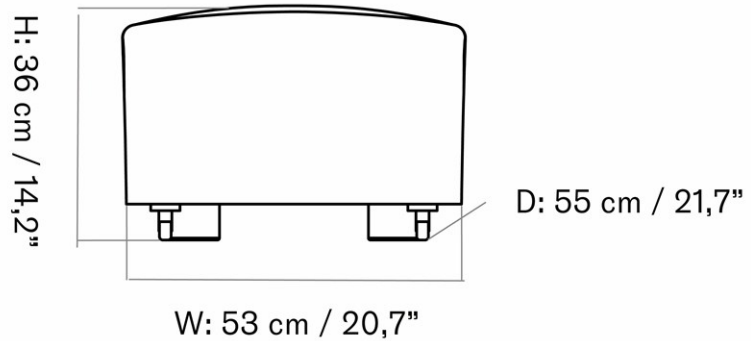

THE TIRED MAN OTTOMAN, OAK BASE

Designed by *Flemming Lassen*

MASTER SKU	1500100PIM	CARE INSTRUCTIONS	Discover our product care guide for comprehensive care instructions.
PRODUCTION TIME	6 WEEKS		Download
COLLI	1		Find more information in the dedicated product fact sheet for this product.
DIMENSIONS	H: 36 cm W: 53 cm D: 55 cm	DESCRIPTION	

SPEC OPTIONS

MASTER SKU	VARIANT	PRODUCTION TIME	EXCL. VAT SEK
1500100PIM	Price Category - PC0T <i>Audo Bouclé, Audo</i>	6 WEEKS	14.476,00
1500100PIM	Price Category - PC1L <i>Dakar, Nevotex / Envy, Sørensen / Ultra, Sørensen</i>	6 WEEKS	16.156,00
1500100PIM	Price Category - PC1T <i>Barnum Bouclé, Audo / Champion, JAB / Illusion, Nevotex / Hot Madison, JAB / Maple, Kvadrat / Remix, Kvadrat / Re-wool, Kvadrat</i>	6 WEEKS	16.156,00
1500100PIM	Price Category - PC2T <i>Canvas 2, Kvadrat / Clay, Sahco, Kvadrat / Fiord, Kvadrat / Hallingdal 65, Kvadrat / Moss, Sahco, Kvadrat / Reflect, Kvadrat / Savanna, Kvadrat / Steelcut Trio 3, Kvadrat</i>	6 WEEKS	17.916,00
1500100PIM	Price Category - PC2L <i>Dunes, Sørensen / Nuance, Sørensen</i>	6 WEEKS	18.156,00
1500100PIM	Price Category - PC3T <i>Arctic, Jab / Safire, Sahco, Kvadrat / Vidar 4, Kvadrat / Zero, Sahco, Kvadrat</i>	6 WEEKS	19.756,00
1500100PIM	Price Category - PC3L <i>Sheepskin Curly, Skandilock</i>	6 WEEKS	20.076,00
1500100PIM	Price Category - PC4T <i>Grand Mohair, Danish Art Weaving / Lupo, Dedar</i>	6 WEEKS	21.436,00
1500100PIM	Price Category - PC4L	6 WEEKS	22.156,00