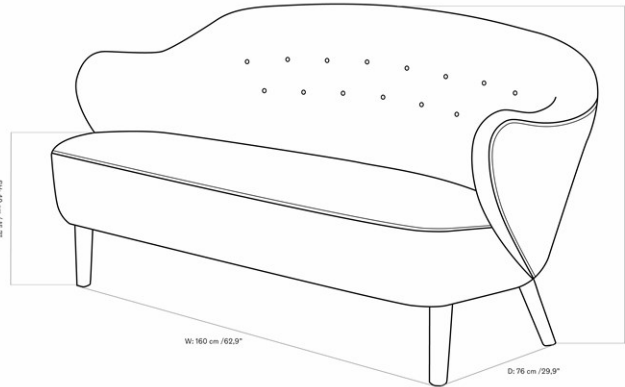

INGEBORG SOFA

Designed by *Flemming Lassen*

MASTER SKU	1500500PIM	CARE INSTRUCTIONS	Discover our product care guide for comprehensive care instructions.
PRODUCTION TIME	1-6 WEEKS		Download
COLLI	1		Find more information in the dedicated product fact sheet for this product.
DIMENSIONS	H: 79 cm W: 160 cm D: 76 cm SH: 43 cm SD: 50 cm AH: 62 cm	DESCRIPTION	

STOCK OPTION

SKU	VARIANT	EXCL. VAT SEK
1500507-040E02ZZ	Dark Stained Oak - Sheepskin - Moonlight	69.596,00
1500507-040J02ZZ	Dark Stained Oak - Sheepskin - Sahara	69.596,00

SPEC OPTIONS

MASTER SKU	VARIANT	PRODUCTION TIME	EXCL. VAT SEK
1500500PIM	Price Category - PC0T <i>Audo Bouclé, Audo</i>	6 WEEKS	39.116,00
1500500PIM	Price Category - PC1T <i>Barnum Bouclé, Audo / Champion, JAB / Illusion, Nevotex / Hot Madison, JAB / Maple, Kvadrat / Remix, Kvadrat / Re-wool, Kvadrat</i>	6 WEEKS	44.316,00
1500500PIM	Price Category - PC2T <i>Canvas 2, Kvadrat / Clay, Sahco, Kvadrat / Fiord, Kvadrat / Hallingdal 65, Kvadrat / Moss, Sahco, Kvadrat / Reflect, Kvadrat / Savanna, Kvadrat / Steelcut Trio 3, Kvadrat</i>	6 WEEKS	49.036,00
1500500PIM	Price Category - PC3T <i>Arctic, Jab / Safire, Sahco, Kvadrat / Vidar 4, Kvadrat / Zero, Sahco, Kvadrat</i>	6 WEEKS	54.236,00
1500500PIM	Price Category - PC1L <i>Dakar, Nevotex / Envy, Sørensen / Ultra, Sørensen</i>	6 WEEKS	55.756,00