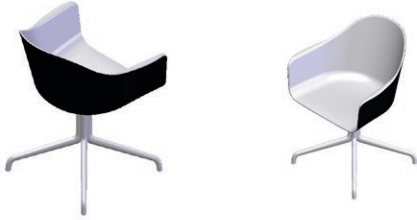

SPLIT UPHOLSTERY
FOR HARBOUR DINING COLLECTION

Harbour Dining Chair