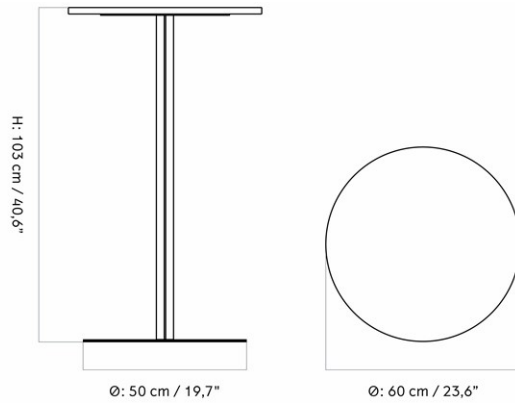

HARBOUR COLUMN BAR TABLE, ROUND, Ø60 CM / 23.6"

Designed by *Norm Architects*

MASTER SKU
COLLI
DIMENSIONS

9307000PIM
1
H: 103 cm   W: 60 cm
D: 60 cm
Ø: 60, cm

CARE INSTRUCTIONS

Discover our product care guide for comprehensive care instructions.

DESCRIPTION

[Download](#)

Find more information in the dedicated product fact sheet for this product.