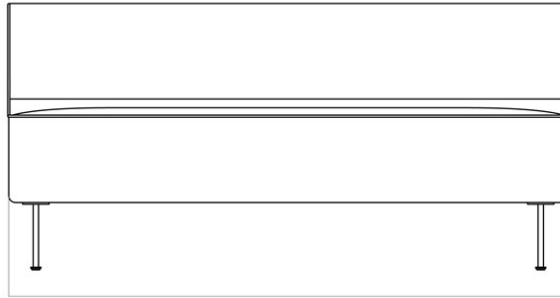

EAVE DINING SOFA 165

Designed by *Norm Architects*

W: 165 cm / 65"