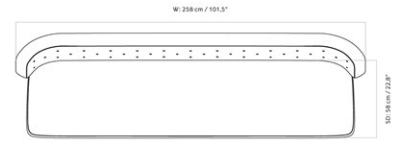

RADIOHUS SOFA, 3 SEATER, WALNUT BASE

Designed by *Vilhelm Lauritzen*

MASTER SKU	1222000PIM	CARE INSTRUCTIONS	Discover our product care guide for comprehensive care instructions.
PRODUCTION TIME	5 WEEKS		Download
COLLI	1		Find more information in the dedicated product fact sheet for this product.
DIMENSIONS	H: 86 cm W: 258 cm D: 77 cm SH: 45 cm SD: 58 cm	DESCRIPTION	

SPEC OPTIONS

MASTER SKU	VARIANT	PRODUCTION TIME	EXCL. VAT SEK
1222000PIM	Price Category - PC0T <i>Audo Bouclé, Audo</i>	5 WEEKS	64.796,00
1222000PIM	Price Category - PC1T <i>Barnum Bouclé, Audo / Champion, JAB / Illusion, Nevotex / Hot Madison, JAB / Remix, Kvadrat / Re-wool, Kvadrat</i>	5 WEEKS	67.516,00
1222000PIM	Price Category - PC2T <i>Canvas 2, Kvadrat / Clay, Sahco, Kvadrat / Fiord, Kvadrat / Hallingdal 65, Kvadrat / Moss, Sahco, Kvadrat / Reflect, Kvadrat / Savanna, Kvadrat / Steelcut Trio 3, Kvadrat</i>	5 WEEKS	70.236,00
1222000PIM	Price Category - PC3T <i>Arctic, Jab / Safire, Sahco, Kvadrat / Vidar 4, Kvadrat / Zero, Sahco, Kvadrat</i>	5 WEEKS	72.876,00
1222000PIM	Price Category - PC4T <i>Grand Mohair, Danish Art Weaving / Lupo, Dedar</i>	5 WEEKS	75.596,00