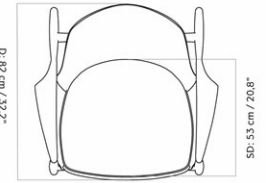

THE SEAL LOUNGE CHAIR, WALNUT BASE, HIGH BACK
Designed by *Ib Kofod-Larsen Design*

MASTER SKU	1224000PIM	CARE INSTRUCTIONS	Discover our product care guide for comprehensive care instructions.
PRODUCTION TIME	6 WEEKS		Download
COLLI	1	DESCRIPTION	Find more information in the dedicated product fact sheet for this product.
DIMENSIONS	H: 92 cm W: 80 cm D: 82 cm SH: 40 cm SD: 53 cm AH: 61 cm		

SPEC OPTIONS

MASTER SKU	VARIANT	PRODUCTION TIME	EXCL. VAT SEK
1224000PIM	Price Category - PC0T <i>Audo Bouclé, Audo</i>	6 WEEKS	50.716,00
1224000PIM	Price Category - PC1T <i>Barnum Bouclé, Audo / Champion, JAB / Illusion, Nevotex / Hot Madison, JAB / Remix, Kvadrat / Re-wool, Kvadrat</i>	6 WEEKS	52.556,00
1224000PIM	Price Category - PC2T <i>Canvas 2, Kvadrat / Clay, Sahco, Kvadrat / Fiord, Kvadrat / Hallingdal 65, Kvadrat / Moss, Sahco, Kvadrat / Reflect, Kvadrat / Savanna, Kvadrat / Steelcut Trio 3, Kvadrat</i>	6 WEEKS	54.636,00
1224000PIM	Price Category - PC3T <i>Arctic, Jab / Safire, Sahco, Kvadrat / Vidar 4, Kvadrat / Zero, Sahco, Kvadrat</i>	6 WEEKS	56.716,00
1224000PIM	Price Category - PC1L <i>Dakar, Nevotex / Envy, Sørensen / Ultra, Sørensen</i>	6 WEEKS	57.916,00
1224000PIM	Price Category - PC4T <i>Grand Mohair, Danish Art Weaving / Lupo, Dedar</i>	6 WEEKS	59.436,00
1224000PIM	Price Category - PC2L <i>Dunes, Sørensen / Nuance, Sørensen</i>	6 WEEKS	59.996,00
1224000PIM	Price Category - PC3L	6 WEEKS	62.076,00
1224000PIM	Price Category - PC4L	6 WEEKS	64.796,00