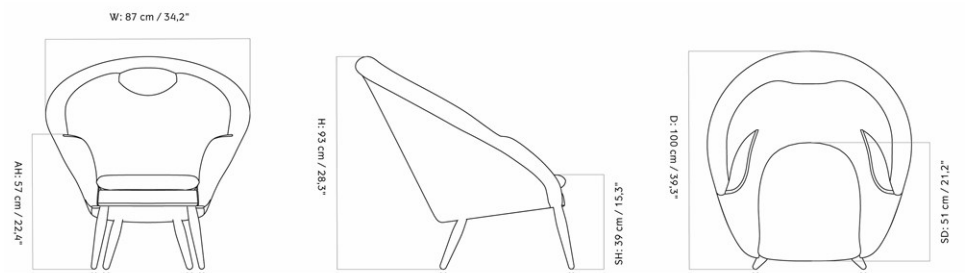

ODA LOUNGE CHAIR, WALNUT BASE

Designed by *Arnold Madsen*

MASTER SKU	1213000PIM	CARE INSTRUCTIONS	Discover our product care guide for comprehensive care instructions.
PRODUCTION TIME	6 WEEKS		
COLLI	1		Download
DIMENSIONS	H: 93 cm W: 87 cm D: 100 cm SH: 39 cm SD: 54 cm AH: 57 cm	DESCRIPTION	Find more information in the dedicated product fact sheet for this product.

SPEC OPTIONS

MASTER SKU	VARIANT	PRODUCTION TIME	EXCL. VAT SEK
1213000PIM	Price Category - PC0T	6 WEEKS	40.556,00
1213000PIM	Price Category - PC1T	6 WEEKS	42.396,00
1213000PIM	Price Category - PC2T <i>Hallingdal 65, Kvadrat / Moss, Sahco, Kvadrat / Savanna, Kvadrat</i>	6 WEEKS	44.316,00
1213000PIM	Price Category - PC3T <i>Arctic, Jab / Safire, Sahco, Kvadrat / Vidar 4, Kvadrat / Zero, Sahco, Kvadrat</i>	6 WEEKS	46.316,00
1213000PIM	Price Category - PC4T <i>Lupo, Dedar</i>	6 WEEKS	48.876,00