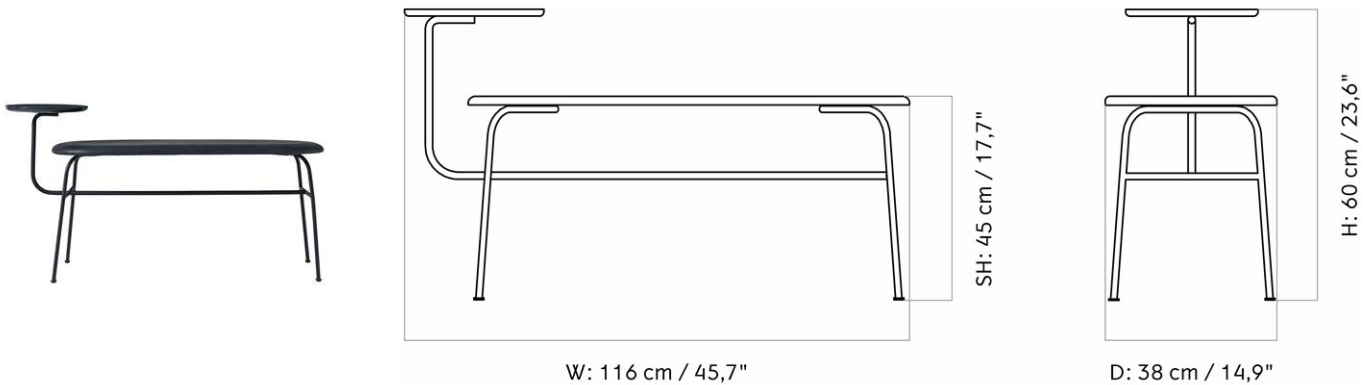

FURNITURE

Seating

BENCHES

AFTERROOM BENCH

Designed by *Afterroom*

MASTER SKU	8870500PIM	CARE INSTRUCTIONS	Discover our product care guide for comprehensive care instructions.
PRODUCTION TIME	5 WEEKS		Download
COLLI	1		
DIMENSIONS	H: 60 cm D: 38 cm SH: 45 cm	W: 116 cm SD: 38 cm	DESCRIPTION Find more information in the dedicated product fact sheet for this product.