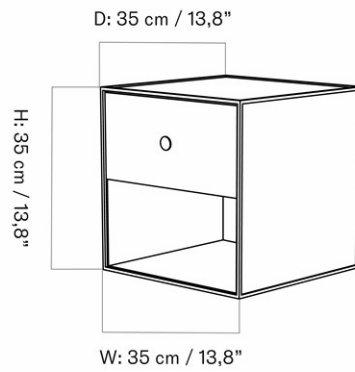

FRAME 35 W/ONE DRAWER
Designed by *Mogens Lassen*

MASTER SKU	BL39004PIM
PRODUCTION TIME	2 WEEKS
COLLI	1
DIMENSIONS	H: 35 cm W: 35 cm D: 35 cm

CARE INSTRUCTIONS

Discover our product care guide for comprehensive care instructions.

[Download](#)

DESCRIPTION

Find more information in the dedicated product fact sheet for this product.