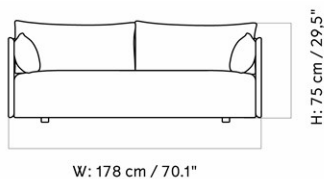

H: 75 cm / 29,5"

SH: 38 cm / 14,9"

D: 90 cm / 35,4"

SD: 62 cm / 24,4"

MASTER SKU	9850000PIM	CARE INSTRUCTIONS	Discover our product care guide for comprehensive care instructions.
PRODUCTION TIME	5 WEEKS		
COLLI	1		Download
DIMENSIONS	H: 75 cm W: 178 cm	DESCRIPTION	Find more information in the dedicated product fact sheet for this product.
	D: 90 cm		
	SH: 38 cm SD: 62 cm		
	AH: 65 cm		