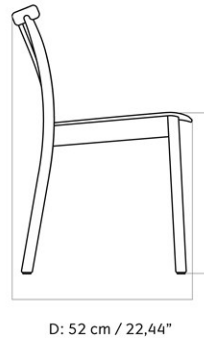

MERKUR DINING CHAIR, OAK SEAT AND BACK
Designed by *Skogstad & Wærnes*

MASTER SKU	1300040PIM
PRODUCTION TIME	7 WEEKS
COLLI	1
DIMENSIONS	H: 78 cm W: 46 cm
	D: 52 cm
	SH: 46 cm SD: 42 cm

CARE INSTRUCTIONS

Discover our product care guide for comprehensive care instructions.

[Download](#)

DESCRIPTION

Find more information in the dedicated product fact sheet for this product.

QUICK SHIP

SKU	VARIANT	PRODUCTION TIME	EXCL. VAT SEK
130001	Black	7 WEEKS	5.756,00
130000	Natural oak	7 WEEKS	5.756,00