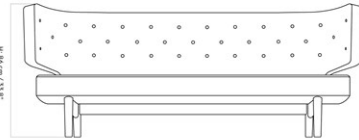

RADIOHUS SOFA, 2 SEATER, NATURAL OAK BASE, W/DAKAR 0250 BUTTONS
Designed by *Vilhelm Lauritzen*

MASTER SKU	1222100PIM	CARE INSTRUCTIONS	Discover our product care guide for comprehensive care instructions.
PRODUCTION TIME	5 WEEKS		Download
COLLI	1		Find more information in the dedicated product fact sheet for this product.
DIMENSIONS	H: 86 cm D: 77 cm SH: 45 cm	W: 215 cm SD: 58 cm	
		DESCRIPTION	

SPEC OPTIONS

MASTER SKU	VARIANT	PRODUCTION TIME	EXCL. VAT SEK
1222100PIM	Price Category - PC0T <i>Audo Bouclé, Audø</i>	5 WEEKS	56.716,00
1222100PIM	Price Category - PC1T <i>Barnum Bouclé, Audø / Champion, JAB / Illusion, Nevotex / Hot Madison, JAB / Remix, Kvadrat / Re-wool, Kvadrat</i>	5 WEEKS	59.436,00
1222100PIM	Price Category - PC2T <i>Canvas 2, Kvadrat / Clay, Sahco, Kvadrat / Fiord, Kvadrat / Hallingdal 65, Kvadrat / Moss, Sahco, Kvadrat / Reflect, Kvadrat / Savanna, Kvadrat / Steelcut Trio 3, Kvadrat</i>	5 WEEKS	62.076,00
1222100PIM	Price Category - PC3T <i>Arctic, Jab / Safire, Sahco, Kvadrat / Vidar 4, Kvadrat / Zero, Sahco, Kvadrat</i>	5 WEEKS	64.796,00
1222100PIM	Price Category - PC4T <i>Grand Mohair, Danish Art Weaving / Lupo, Dedar</i>	5 WEEKS	67.516,00