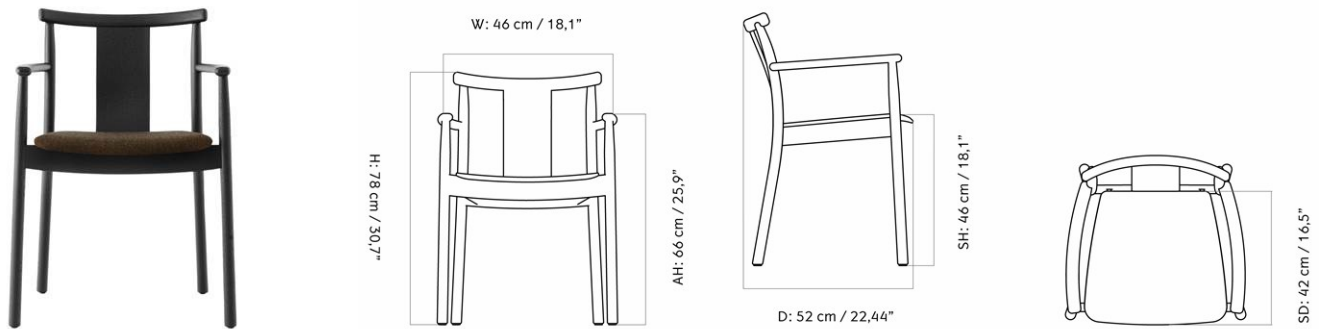

MERKUR DINING CHAIR W/ARMREST, BLACK OAK BASE AND BACK, UPHOLSTERED SEAT

Designed by *Skogstad & Wærnes*

MASTER SKU	1304000PIM	CARE INSTRUCTIONS	Discover our product care guide for comprehensive care instructions.
PRODUCTION TIME	7 WEEKS		Download
COLLI	1	DESCRIPTION	Find more information in the dedicated product fact sheet for this product.
DIMENSIONS	H: 78 cm D: 52 cm SH: 46 cm AH: 66 cm	W: 46 cm SD: 42 cm	