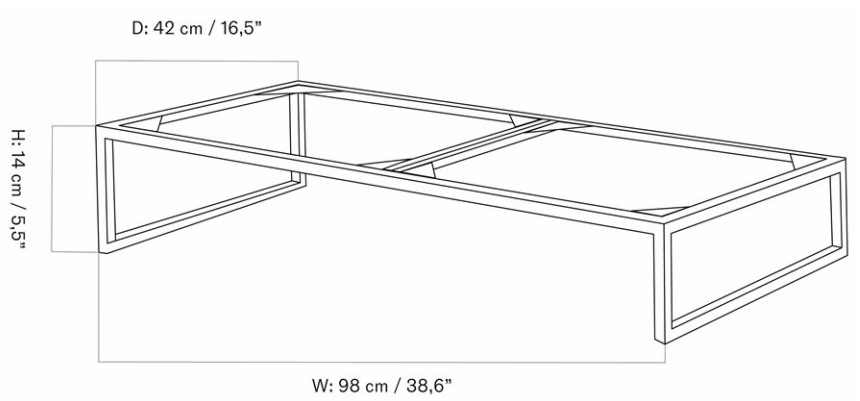

DOUBLE BASE FOR FRAME 48, H14 CM / 5.5"

Designed by *Mogens Lassen*

MASTER SKU
PRODUCTION TIME
COLLI
DIMENSIONS

BL39032PIM
2 WEEKS
1
H: 14 cm   W: 98 cm
D: 39 cm

CARE INSTRUCTIONS

Discover our product care guide for comprehensive care instructions.

[Download](#)

DESCRIPTION

Find more information in the dedicated product fact sheet for this product.