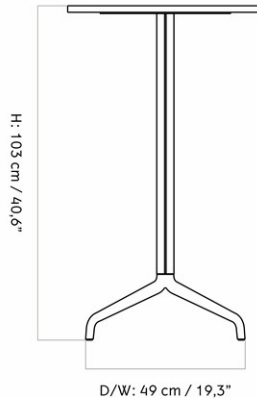

HARBOUR COLUMN COUNTER TABLE, STAR BASE, Ø60 CM / 23.6"
Designed by *Norm Architects*

MASTER SKU
COLLI
DIMENSIONS

9300010PIM
1
H: 93 cm   W: 60 cm
D: 60 cm
Ø: 60, cm

CARE INSTRUCTIONS

Discover our product care guide for comprehensive care instructions.

DESCRIPTION

[Download](#)
Find more information in the dedicated product fact sheet for this product.