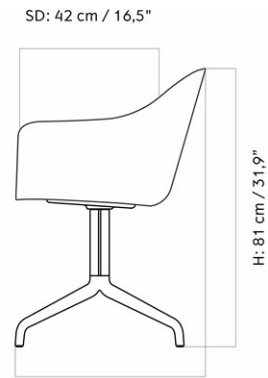

FURNITURE

Seating

DINING CHAIRS

HABOUR DINING CHAIR, STAR BASE W/RETURN, UPHOLSTERED SHELL

Designed by *Norm Architects*

W: 58,5 cm / 23"

D: 54,5 cm / 21,5"

MASTER SKU	9381000PIM
PRODUCTION TIME	5 WEEKS
COLLI	1
DIMENSIONS	H: 81 cm W: 58.5 cm
	D: 54.5 cm
	SH: 48 cm SD: 42 cm
	AH: 67.5 cm