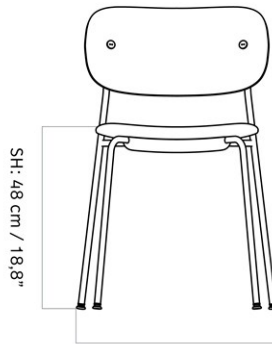

CO DINING CHAIR, CHROME BASE, UPHOLSTERED SEAT AND BACK

Designed by *Norm Architects*

W: 52 cm / 20,5"

SD: 40 cm / 15,7"