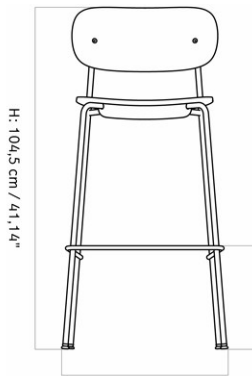

CO BAR CHAIR, OAK SEAT AND BACK
Designed by *Norm Architects*

W: 50,9 cm / 20,04"