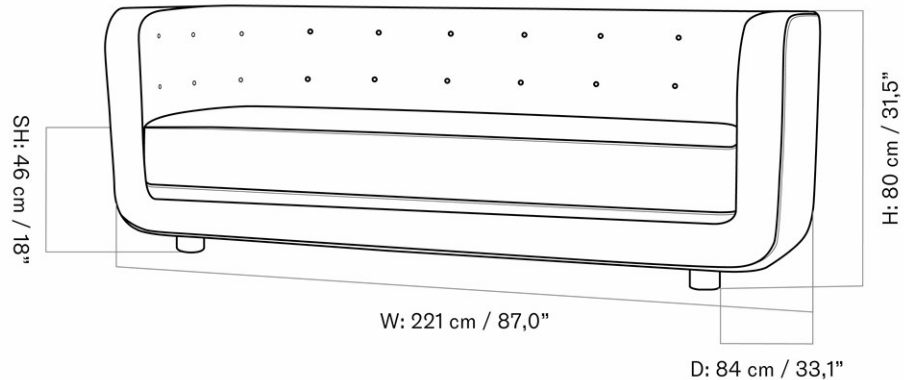

VILHELM SOFA, W/VEGETAL BUTTONS

Designed by *Flemming Lassen*

MASTER SKU	1500800PIM	CARE INSTRUCTIONS	Discover our product care guide for comprehensive care instructions.
PRODUCTION TIME	1-6 WEEKS		Download
COLLI	1		Find more information in the dedicated product fact sheet for this product.
DIMENSIONS	H: 80 cm D: 88 cm SH: 45 cm AH: 80 cm	W: 217 cm SD: 60 cm	DESCRIPTION

STOCK OPTION

SKU	VARIANT	EXCL. VAT SEK
1500803-042M05ZZ	Dark Stained Oak - Zero - Beige, 0001	68.236,00

SPEC OPTIONS

MASTER SKU	VARIANT	PRODUCTION TIME	EXCL. VAT SEK
1500800PIM	Price Category - PC0T <i>Audo Bouclé, Audó</i>	6 WEEKS	51.356,00
1500800PIM	Price Category - PC1T <i>Barnum Bouclé, Audó / Champion, JAB / Illusion, Nevotex / Hot Madison, JAB / Maple, Kvadrat / Remix, Kvadrat / Re-wool, Kvadrat</i>	6 WEEKS	57.916,00
1500800PIM	Price Category - PC2T <i>Canvas 2, Kvadrat / Clay, Sahco, Kvadrat / Fiord, Kvadrat / Hallingdal 65, Kvadrat / Moss, Sahco, Kvadrat / Reflect, Kvadrat / Savanna, Kvadrat / Steelcut Trio 3, Kvadrat</i>	6 WEEKS	64.156,00
1500800PIM	Price Category - PC3T <i>Arctic, Jab / Safire, Sahco, Kvadrat / Vidar 4, Kvadrat / Zero, Sahco, Kvadrat</i>	6 WEEKS	68.236,00
1500800PIM	Price Category - PC4T <i>Grand Mohair, Danish Art Weaving / Lupo, Dedar</i>	6 WEEKS	76.556,00
1500800PIM	Price Category - PC1L <i>Dakar, Nevotex / Envy, Sørensen / Ultra, Sørensen</i>	6 WEEKS	141.756,00