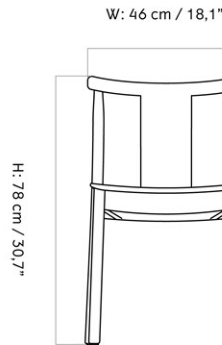

MERKUR DINING CHAIR, NATURAL OAK BASE AND BACK, UPHOLSTERED SEAT

Designed by *Skogstad & Wærnes*

MASTER SKU	1301000PIM	CARE INSTRUCTIONS	Discover our product care guide for comprehensive care instructions.
PRODUCTION TIME	7 WEEKS		
COLLI	1		
DIMENSIONS	H: 78 cm W: 46 cm	DESCRIPTION	Download
	D: 52 cm SH: 46 cm SD: 42 cm		Find more information in the dedicated product fact sheet for this product.

SPEC OPTIONS

MASTER SKU	VARIANT	PRODUCTION TIME	EXCL. VAT SEK
1301000PIM	Price Category - PC0T <i>Audo Bouclé, Audo</i>	7 WEEKS	6.716,00
1301000PIM	Price Category - PC1T <i>Barnum Bouclé, Audo / Champion, JAB / Illusion, Nevotex / Hot Madison, JAB / Maple, Kvadrat / Remix, Kvadrat / Re-wool, Kvadrat</i>	7 WEEKS	7.356,00
1301000PIM	Price Category - PC2T <i>Canvas 2, Kvadrat / Clay, Sahco, Kvadrat / Fiord, Kvadrat / Hallingdal 65, Kvadrat / Moss, Sahco, Kvadrat / Reflect, Kvadrat / Savanna, Kvadrat / Steelcut Trio 3, Kvadrat</i>	7 WEEKS	7.916,00
1301000PIM	Price Category - PC0L- NEW <i>Sierra, Camo</i>	7 WEEKS	8.076,00
1301000PIM	Price Category - PC1L <i>Dakar, Nevotex / Envy, Sørensen / Ultra, Sørensen</i>	7 WEEKS	8.556,00
1301000PIM	Price Category - PC3T <i>Arctic, Jab / Safire, Sahco, Kvadrat / Vidar 4, Kvadrat / Zero, Sahco, Kvadrat</i>	7 WEEKS	8.556,00
1301000PIM	Price Category - PC2L <i>Dunes, Sørensen / Nuance, Sørensen</i>	7 WEEKS	8.796,00
1301000PIM	Price Category - PC4T <i>Cabanon Soft, Designers Guild / Grand Mohair, Danish Art Weaving / Lupo, Dedar</i>	7 WEEKS	9.436,00