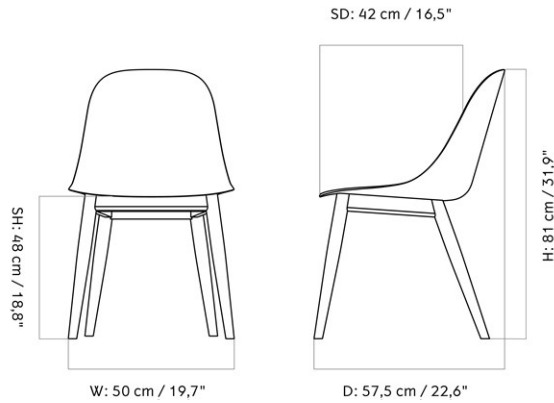

HARBOUR SIDE DINING CHAIR, OAK BASE, UPHOLSTERED SHELL

Designed by *Norm Architects*

MASTER SKU	9395000PIM
PRODUCTION TIME	5-17 WEEKS
COLLI	1
DIMENSIONS	H: 81 cm W: 50 cm D: 57.5 cm SH: 45 cm SD: 42 cm

CARE INSTRUCTIONS

Discover our product care guide for comprehensive care instructions.

[Download](#)

Find more information in the dedicated product fact sheet for this product.

DESCRIPTION

SPEC OPTIONS

MASTER SKU	VARIANT	PRODUCTION TIME	EXCL. VAT SEK
9395000PIM	Price Category - PC0T <i>Audo Bouclé, Audø</i>	5 WEEKS	5.116,00
9395000PIM	Price Category - PC1T <i>Barnum Bouclé, Audø / Champion, JAB / Illusion, Nevotex / Hot Madison, JAB / Maple, Kvadrat / Remix, Kvadrat / Re-wool, Kvadrat</i>	5 WEEKS	5.836,00
9395000PIM	Price Category - PC2T <i>Canvas 2, Kvadrat / Clay, Sahco, Kvadrat / Fiord, Kvadrat / Hallingdal 65, Kvadrat / Moss, Sahco, Kvadrat / Reflect, Kvadrat / Savanna, Kvadrat / Steelcut Trio 3, Kvadrat</i>	5 WEEKS	7.596,00
9395000PIM	Price Category - PC3T <i>Arctic, Jab / Safire, Sahco, Kvadrat / Vidar 4, Kvadrat / Zero, Sahco, Kvadrat</i>	5 WEEKS	9.036,00
9395000PIM	Price Category - PC0L - NEW <i>Sierra, Camo</i>	5 WEEKS	9.196,00
9395000PIM	Price Category - PC1L <i>Dakar, Nevotex / Ultra, Sørensen</i>	5 WEEKS	9.436,00
9395000PIM	Price Category - PC4T <i>Grand Mohair, Danish Art Weaving / Lupo, Dedar</i>	5 WEEKS	9.516,00
9395000PIM	Price Category - PC2L <i>Dunes, Sørensen / Nuance, Sørensen</i>	5 WEEKS	10.156,00