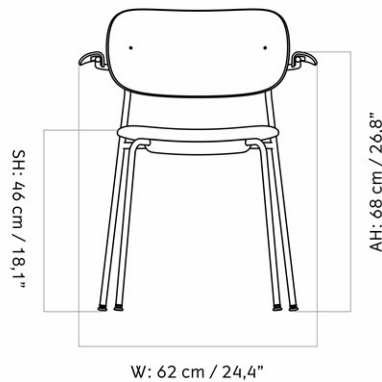

CO DINING CHAIR W/ARMREST, PLASTIC SEAT AND BACK
Designed by *Norm Architects*

MASTER SKU	1189020PIM	
PRODUCTION TIME	8-10 WEEKS	
COLLI	1	
DIMENSIONS	H: 80 cm	W: 62 cm
	D: 50.5 cm	
	SH: 48 cm	SD: 39.5 cm
	AH: 68 cm	

CARE INSTRUCTIONS

Discover our product care guide for comprehensive care instructions.

[Download](#)

Find more information in the dedicated product fact sheet for this product.

DESCRIPTION

QUICK SHIP

SKU	VARIANT	PRODUCTION TIME	EXCL. VAT SEK
1190044	Olive - NEW	8 WEEKS	3.196,00
1191044	Olive - NEW	10 WEEKS	4.396,00