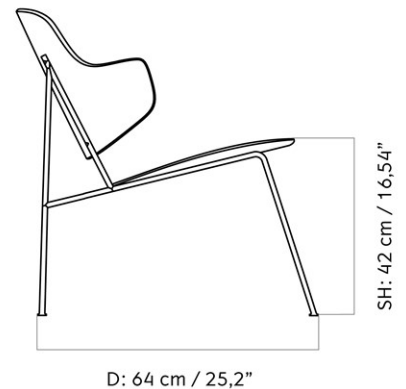

THE PENGUIN, LOUNGE CHAIR, BLACK BASE, WALNUT
Designed by *Ib Kofod-Larsen Design*

PRODUCTION TIME	8 WEEKS		
COLLI	1		
DIMENSIONS	H: 74 cm	W: 56 cm	
	D: 64 cm		
	SH: 42 cm	AH: 59.3 cm	

CARE INSTRUCTIONS

Discover our product care guide for comprehensive care instructions.

[Download](#)

Find more information in the dedicated product fact sheet for this product.

DESCRIPTION

SKU

EXCL. VAT SEK

1203026

8.316,00