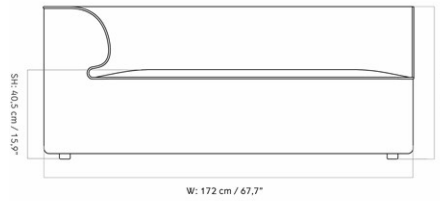

EAVE MODULAR SOFA 86, CORNER, 172

Designed by *Norm Architects*

MASTER SKU	9966000PIM	CARE INSTRUCTIONS	Discover our product care guide for comprehensive care instructions.
PRODUCTION TIME	7 WEEKS		Download
COLLI	1		Find more information in the dedicated product fact sheet for this product.
DIMENSIONS	H: 71 cm W: 172 cm D: 86 cm SH: 40.5 cm SD: 56 cm AH: 70 cm	DESCRIPTION	

SPEC OPTIONS

MASTER SKU	VARIANT	PRODUCTION TIME	EXCL. VAT SEK
9966000PIM	Price Category - PC0T <i>Audo Bouclé, Audø</i>	7 WEEKS	20.796,00
9966000PIM	Price Category - PC1T <i>Barnum Bouclé, Audø / Champion, JAB / Illusion, Nevotex / Hot Madison, JAB / Maple, Kvadrat / Remix, Kvadrat / Re-wool, Kvadrat</i>	7 WEEKS	23.116,00
9966000PIM	Price Category - PC2T <i>Canvas 2, Kvadrat / Clay, Sahco, Kvadrat / Fiord, Kvadrat / Hallingdal 65, Kvadrat / Moss, Sahco, Kvadrat / Reflect, Kvadrat / Savanna, Kvadrat / Steelcut Trio 3, Kvadrat</i>	7 WEEKS	25.756,00
9966000PIM	Price Category - PC3T <i>Arctic, Jab / Safire, Sahco, Kvadrat / Vidar 4, Kvadrat / Zero, Sahco, Kvadrat</i>	7 WEEKS	28.316,00
9966000PIM	Price Category - PC4T <i>Lupo, Dedar</i>	7 WEEKS	30.876,00