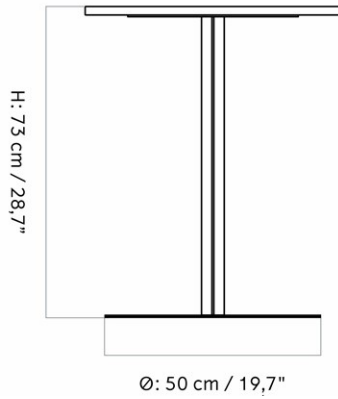

HARBOUR COLUMN DINING TABLE, ROUND BASE, Ø105 CM

Designed by *Norm Architects*

MASTER SKU
PRODUCTION TIME
COLLI
DIMENSIONS

9320004PIM
2 WEEKS
1
H: 73 cm W: 105 cm
D: 105 cm
Ø: 105, cm

CARE INSTRUCTIONS

Discover our product care guide for comprehensive care instructions.

HARBOUR COLUMN DINING TABLE, ROUND BASE, Ø60 CM

Designed by *Norm Architects*

MASTER SKU
COLLI
DIMENSIONS

9320003PIM
1
H: 73 cm W: 60 cm
D: 60 cm
Ø: 60, cm

CARE INSTRUCTIONS

Discover our product care guide for comprehensive care instructions.