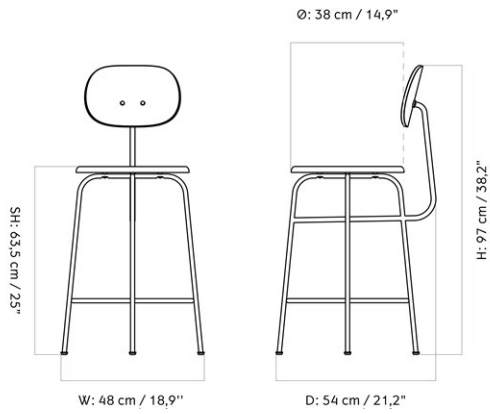

AFTERROOM COUNTER CHAIR PLUS, BLACK BASE, VENEER SEAT AND BACK

Designed by *Afteroom*

MASTER SKU	8484039PIM
PRODUCTION TIME	6 WEEKS
COLLI	1
DIMENSIONS	H: 97 cm W: 48 cm
	D: 54 cm
	SH: 63 cm SD: 34 cm

CARE INSTRUCTIONS

Discover our product care guide for comprehensive care instructions.

[Download](#)

DESCRIPTION

Find more information in the dedicated product fact sheet for this product.

QUICK SHIP

SKU	VARIANT	PRODUCTION TIME	EXCL. VAT SEK
8484539	Black - NEW	6 WEEKS	4.556,00
8484039	Natural Oak - NEW	6 WEEKS	4.556,00
8484849	Dark Stained Oak - NEW	6 WEEKS	4.636,00