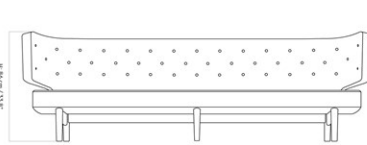

RADIOHUS SOFA, 3 SEATER, NATURAL OAK BASE

Designed by *Vilhelm Lauritzen*

MASTER SKU	1221000PIM	CARE INSTRUCTIONS	Discover our product care guide for comprehensive care instructions.
PRODUCTION TIME	5 WEEKS		Download
COLLI	1		Find more information in the dedicated product fact sheet for this product.
DIMENSIONS	H: 86 cm W: 258 cm	DESCRIPTION	
	D: 77 cm		
	SH: 45 cm SD: 58 cm		

SPEC OPTIONS

MASTER SKU	VARIANT	PRODUCTION TIME	EXCL. VAT SEK
1221000PIM	Price Category - PC0T <i>Audo Bouclé, Audø</i>	5 WEEKS	62.076,00
1221000PIM	Price Category - PC1T <i>Barnum Bouclé, Audø / Champion, JAB / Illusion, Nevotex / Hot Madison, JAB / Remix, Kvadrat / Re-wool, Kvadrat</i>	5 WEEKS	64.796,00
1221000PIM	Price Category - PC2T <i>Canvas 2, Kvadrat / Clay, Sahco, Kvadrat / Fiord, Kvadrat / Hallingdal 65, Kvadrat / Moss, Sahco, Kvadrat / Reflect, Kvadrat / Savanna, Kvadrat / Steelcut Trio 3, Kvadrat</i>	5 WEEKS	67.516,00
1221000PIM	Price Category - PC3T <i>Arctic, Jab / Safire, Sahco, Kvadrat / Vidar 4, Kvadrat / Zero, Sahco, Kvadrat</i>	5 WEEKS	70.236,00
1221000PIM	Price Category - PC4T <i>Grand Mohair, Danish Art Weaving / Lupo, Dedar</i>	5 WEEKS	72.876,00