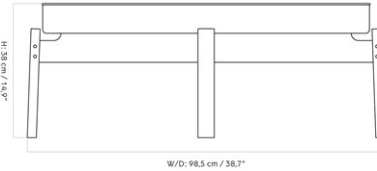

PASSAGE POUF, WALNUT BASE

Designed by *Kroeyer-Saetter-Lassen*

MASTER SKU	1514000PIM	CARE INSTRUCTIONS	Discover our product care guide for comprehensive care instructions.
PRODUCTION TIME	5-8 WEEKS		Download
COLLI	1		Find more information in the dedicated product fact sheet for this product.
DIMENSIONS	H: 38 cm D: 98.5 cm SH: 38 cm SD: 90 cm	DESCRIPTION	

SPEC OPTIONS

MASTER SKU	VARIANT	PRODUCTION TIME	EXCL. VAT SEK
1514000PIM	Price Category - PC0L - NEW <i>Sierra, Camo</i>	8 WEEKS	19.116,00
1514000PIM	Price Category - PC0T - NEW <i>Audo Bouclé, Audø</i>	8 WEEKS	19.116,00
1514000PIM	Price Category - PC1T - NEW <i>Barnum Bouclé, Audø / Champion, JAB / Illusion, Nevotex / Hot Madison, JAB / Maple, Kvadrat / Remix, Kvadrat / Re-wool, Kvadrat</i>	8 WEEKS	20.076,00
1514000PIM	Price Category - PC1L - NEW <i>Dakar, Nevotex / Envy, Sørensen / Ultra, Sørensen</i>	8 WEEKS	20.556,00
1514000PIM	Price Category - PC2T - NEW <i>Canvas 2, Kvadrat / Clay, Sahco, Kvadrat / Fiord, Kvadrat / Hallingdal 65, Kvadrat / Moss, Sahco, Kvadrat / Reflect, Kvadrat / Savanna, Kvadrat / Steelcut Trio 3, Kvadrat</i>	8 WEEKS	21.036,00
1514000PIM	Price Category - PC2L - NEW <i>Dunes, Sørensen / Nuance, Sørensen</i>	8 WEEKS	22.076,00
1514000PIM	Price Category - PC3T - NEW <i>Arctic, Jab / Safire, Sahco, Kvadrat / Vidar 4, Kvadrat / Zero, Sahco, Kvadrat</i>	8 WEEKS	22.316,00
1514000PIM	Price Category - PC3L - NEW	8 WEEKS	23.036,00