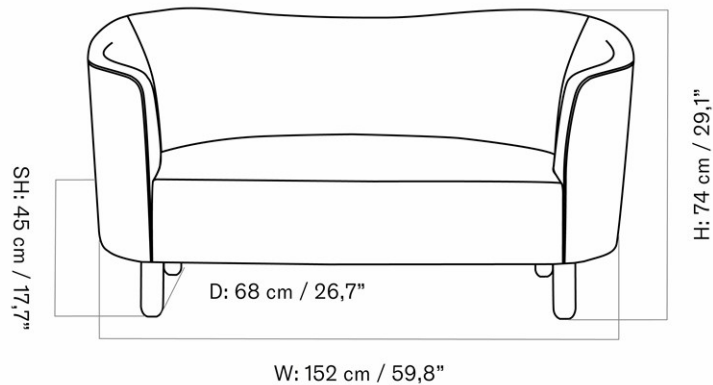

MINGLE SOFA

Designed by *Flemming Lassen*

MASTER SKU	1501300PIM
PRODUCTION TIME	1-6 WEEKS
COLLI	1
DIMENSIONS	H: 79 cm W: 152 cm D: 68 cm SH: 45 cm SD: 58 cm AH: 70 cm

CARE INSTRUCTIONS

Discover our product care guide for comprehensive care instructions.

[Download](#)

DESCRIPTION

Find more information in the dedicated product fact sheet for this product.

SPEC OPTIONS

MASTER SKU	VARIANT	PRODUCTION TIME	EXCL. VAT SEK
1501300PIM	Price Category - PC0T	6 WEEKS	41.036,00
1501300PIM	Price Category - PC1T	6 WEEKS	45.676,00
1501300PIM	Price Category - PC2T	6 WEEKS	50.236,00
1501300PIM	Price Category - PCCOM	6 WEEKS	50.236,00
1501300PIM	Price Category - PC3T	6 WEEKS	53.036,00
1501300PIM	Price Category - PC4T	6 WEEKS	55.756,00
1501300PIM	Price Category - PC0L	6 WEEKS	68.956,00
1501300PIM	Price Category - PC1L	6 WEEKS	68.956,00
1501300PIM	Price Category - PC2L	6 WEEKS	77.516,00
1501300PIM	Price Category - PC3L	6 WEEKS	85.996,00
1501300PIM	Price Category - PC4L	6 WEEKS	94.716,00