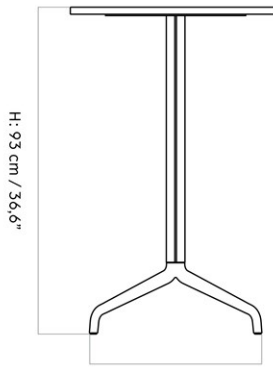

Discover our product care guide for comprehensive care instructions.

[Download](#)

DESCRIPTION

Find more information in the dedicated product fact sheet for this product.

HARBOUR COLUMN COUNTER TABLE, ROUND, Ø60 CM / 23.6"

[Download](#)
Find more information in the dedicated product fact sheet for this product.

HARBOUR COLUMN COUNTER TABLE, STAR BASE, 70X60 CM / 28X24"

Designed by *Norm Architects*

D/W: 49 cm / 19,3"

D: 60 cm / 23,6"