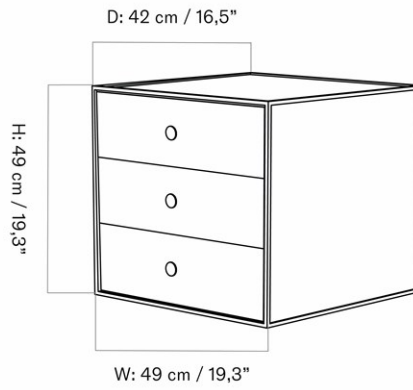

FRAME 49 W/THREE DRAWERS
Designed by *Mogens Lassen*

MASTER SKU	BL39013PIM
PRODUCTION TIME	2 WEEKS
COLLI	1
DIMENSIONS	H: 49 cm W: 49 cm D: 42 cm

CARE INSTRUCTIONS

Discover our product care guide for comprehensive care instructions.

[Download](#)

DESCRIPTION

Find more information in the dedicated product fact sheet for this product.