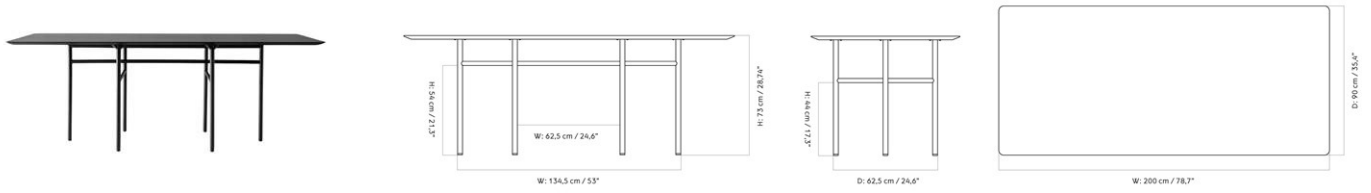

SNAREGADE DINING TABLE, RECTANGULAR, L200 CM
 Designed by *Norm Architects*

MASTER SKU
 COLLI
 DIMENSIONS

1150001PIM
 1
 W: 200 cm D: 90 cm

CARE INSTRUCTIONS

Discover our product care guide for comprehensive care instructions.