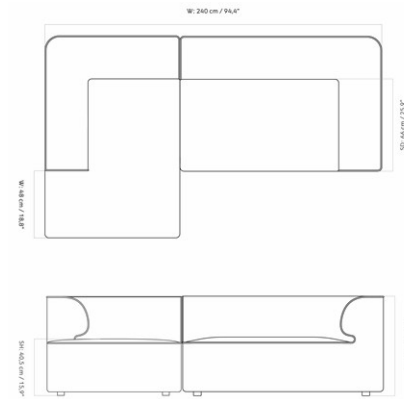

EAVE MODULAR SOFA 96, 2 SEATER, CONFIGURATION 6

Designed by *Norm Architects*

MASTER SKU	9987520PIM
PRODUCTION TIME	7 WEEKS
COLLI	1
DIMENSIONS	H: 71 cm W: 240 cm D: 144 cm SH: 40.5 cm SD: 66 cm AH: 70 cm

CARE INSTRUCTIONS

Discover our product care guide for comprehensive care instructions.

[Download](#)

DESCRIPTION

Find more information in the dedicated product fact sheet for this product.

SPEC OPTIONS

MASTER SKU	VARIANT	PRODUCTION TIME	EXCL. VAT SEK
9987520PIM	Price Category - PC0T <i>Audo Bouclé, Audø</i>	7 WEEKS	39.676,00
9987520PIM	Price Category - PC1T <i>Barnum Bouclé, Audø / Champion, JAB / Illusion, Nevotex / Hot Madison, JAB / Maple, Kvadrat / Remix, Kvadrat / Re-wool, Kvadrat</i>	7 WEEKS	44.236,00
9987520PIM	Price Category - PC2T <i>Canvas 2, Kvadrat / Clay, Sahco, Kvadrat / Fiord, Kvadrat / Hallingdal 65, Kvadrat / Moss, Sahco, Kvadrat / Reflect, Kvadrat / Savanna, Kvadrat / Steelcut Trio 3, Kvadrat</i>	7 WEEKS	49.356,00
9987520PIM	Price Category - PC3T <i>Arctic, Jab / Safire, Sahco, Kvadrat / Vidar 4, Kvadrat / Zero, Sahco, Kvadrat</i>	7 WEEKS	54.476,00
9987520PIM	Price Category - PC4T <i>Lupo, Dedar</i>	7 WEEKS	59.676,00