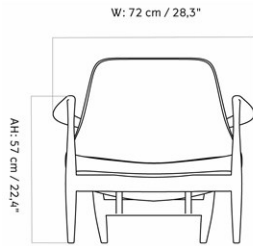

ELIZABETH LOUNGE CHAIR, WALNUT BASE

Designed by *Ib Kofod-Larsen Design*

MASTER SKU	1208000PIM	CARE INSTRUCTIONS	Discover our product care guide for comprehensive care instructions.
PRODUCTION TIME	6 WEEKS		Download
COLLI	1	DESCRIPTION	Find more information in the dedicated product fact sheet for this product.
DIMENSIONS	H: 72 cm W: 72 cm D: 77 cm SH: 37 cm SD: 51 cm AH: 57 cm		

SPEC OPTIONS

MASTER SKU	VARIANT	PRODUCTION TIME	EXCL. VAT SEK
1208000PIM	Price Category - PC0T <i>Audo Bouclé, Audø</i>	6 WEEKS	45.676,00
1208000PIM	Price Category - PC1T <i>Barnum Bouclé, Audø / Champion, JAB / Illusion, Nevotex / Hot Madison, JAB / Remix, Kvadrat / Re-wool, Kvadrat</i>	6 WEEKS	47.516,00
1208000PIM	Price Category - PC2T <i>Canvas 2, Kvadrat / Clay, Sahco, Kvadrat / Fiord, Kvadrat / Hallingdal 65, Kvadrat / Moss, Sahco, Kvadrat / Reflect, Kvadrat / Savanna, Kvadrat / Steelcut Trio 3, Kvadrat</i>	6 WEEKS	49.516,00
1208000PIM	Price Category - PC3T <i>Arctic, Jab / Safire, Sahco, Kvadrat / Vidar 4, Kvadrat / Zero, Sahco, Kvadrat</i>	6 WEEKS	51.436,00
1208000PIM	Price Category - PC1L <i>Dakar, Nevotex / Envy, Sørensen / Ultra, Sørensen</i>	6 WEEKS	53.996,00
1208000PIM	Price Category - PC4T <i>Grand Mohair, Danish Art Weaving / Lupo, Dedar</i>	6 WEEKS	53.996,00
1208000PIM	Price Category - PC2L <i>Dunes, Sørensen / Nuance, Sørensen</i>	6 WEEKS	56.636,00
1208000PIM	Price Category - PC3L	6 WEEKS	59.196,00
1208000PIM	Price Category - PC4L	6 WEEKS	61.756,00