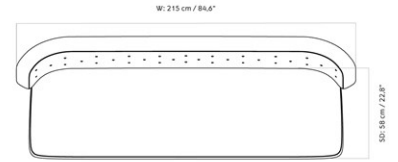

RADIOHUS SOFA, 2 SEATER, NATURAL OAK BASE

Designed by *Vilhelm Lauritzen*

MASTER SKU	1218000PIM	CARE INSTRUCTIONS	Discover our product care guide for comprehensive care instructions.
PRODUCTION TIME	5 WEEKS		Download
COLLI	1		Find more information in the dedicated product fact sheet for this product.
DIMENSIONS	H: 86 cm D: 77 cm SH: 45 cm	W: 215 cm SD: 58 cm	
		DESCRIPTION	

SPEC OPTIONS

MASTER SKU	VARIANT	PRODUCTION TIME	EXCL. VAT SEK
1218000PIM	Price Category - PC0T <i>Audo Bouclé, Audo</i>	5 WEEKS	55.276,00
1218000PIM	Price Category - PC1T <i>Barnum Bouclé, Audo / Champion, JAB / Illusion, Nevotex / Hot Madison, JAB / Remix, Kvadrat / Re-wool, Kvadrat</i>	5 WEEKS	57.916,00
1218000PIM	Price Category - PC2T <i>Canvas 2, Kvadrat / Clay, Sahco, Kvadrat / Fiord, Kvadrat / Hallingdal 65, Kvadrat / Moss, Sahco, Kvadrat / Reflect, Kvadrat / Savanna, Kvadrat / Steelcut Trio 3, Kvadrat</i>	5 WEEKS	60.796,00
1218000PIM	Price Category - PC3T <i>Arctic, Jab / Safire, Sahco, Kvadrat / Vidar 4, Kvadrat / Zero, Sahco, Kvadrat</i>	5 WEEKS	63.436,00
1218000PIM	Price Category - PC4T <i>Grand Mohair, Danish Art Weaving / Lupo, Dedar</i>	5 WEEKS	66.156,00