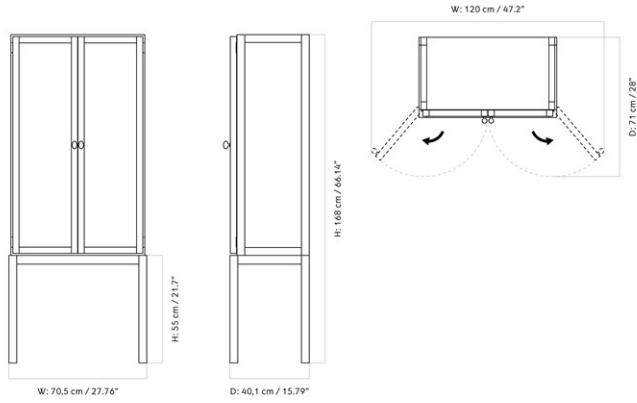

STORAGE

CURIOSITY CABINET
 Designed by *Mentze Ottenstein*

MASTER SKU 6511000PIM
 COLLI 1
 DIMENSIONS W: 70.5 cm D: 40.1 cm

CARE INSTRUCTIONS

Discover our product care guide for comprehensive care instructions.