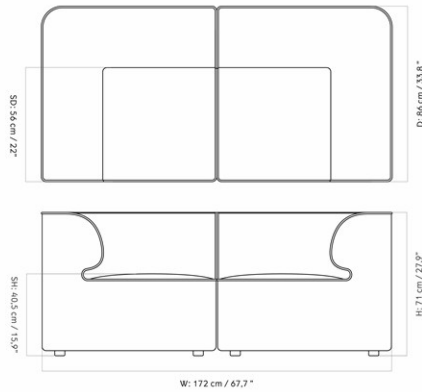

EAVE MODULAR SOFA 86, 2 SEATER, CONFIGURATION 1

Designed by *Norm Architects*

MASTER SKU	9975000PIM
PRODUCTION TIME	7 WEEKS
COLLI	1
DIMENSIONS	H: 71 cm W: 172 cm D: 86 cm SH: 40.5 cm SD: 56 cm AH: 70 cm

CARE INSTRUCTIONS

Discover our product care guide for comprehensive care instructions.

[Download](#)

Find more information in the dedicated product fact sheet for this product.

DESCRIPTION

SPEC OPTIONS

MASTER SKU	VARIANT	PRODUCTION TIME	EXCL. VAT SEK
9975000PIM	Price Category - PC0T <i>Audo Bouclé, Audø</i>	7 WEEKS	29.916,00
9975000PIM	Price Category - PC1T <i>Barnum Bouclé, Audø / Champion, JAB / Illusion, Nevotex / Hot Madison, JAB / Maple, Kvadrat / Remix, Kvadrat / Re-wool, Kvadrat</i>	7 WEEKS	34.556,00
9975000PIM	Price Category - PC2T <i>Canvas 2, Kvadrat / Clay, Sahco, Kvadrat / Fiord, Kvadrat / Hallingdal 65, Kvadrat / Moss, Sahco, Kvadrat / Reflect, Kvadrat / Savanna, Kvadrat / Steelcut Trio 3, Kvadrat</i>	7 WEEKS	43.356,00
9975000PIM	Price Category - PC3T <i>Arctic, Jab / Safire, Sahco, Kvadrat / Vidar 4, Kvadrat / Zero, Sahco, Kvadrat</i>	7 WEEKS	47.996,00
9975000PIM	Price Category - PC4T <i>Lupo, Dedar</i>	7 WEEKS	52.636,00