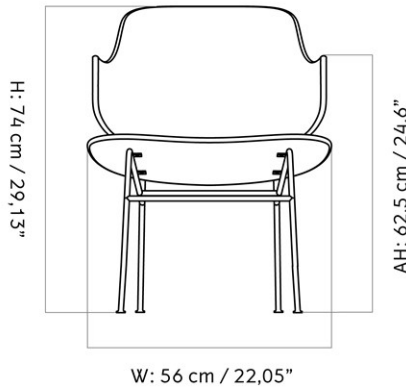

THE PENGUIN, LOUNGE CHAIR, BLACK BASE, NATURAL OAK
Designed by *Ib Kofod-Larsen Design*

PRODUCTION TIME	6 WEEKS		
COLLI	1		
DIMENSIONS	H: 74 cm	W: 56 cm	
	D: 64 cm		
	SH: 42 cm	AH: 59.3 cm	

CARE INSTRUCTIONS

Discover our product care guide for comprehensive care instructions.

[Download](#)

Find more information in the dedicated product fact sheet for this product.

DESCRIPTION

SKU

EXCL. VAT SEK

1203025

7.676,00