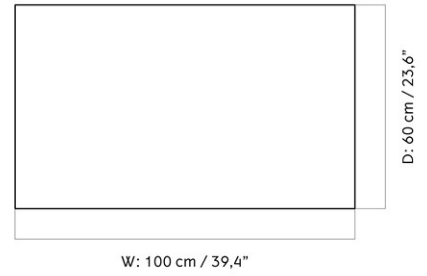

PLINTH LOW

Designed by *Norm Architects*

MASTER SKU
COLLI
DIMENSIONS

7000000PIM
1
H: 27 cm   W: 100 cm
D: 60 cm

CARE INSTRUCTIONS

Discover our product care guide for comprehensive care instructions.

[Download](#)

Find more information in the dedicated product fact sheet for this product.

DESCRIPTION

STOCK OPTION

SKU	VARIANT	EXCL. VAT SEK
7000630	Carrara	20.236,00
7000960	Grey Kendzo	20.236,00
7000530	Nero Marquina	20.236,00
7000319	Calacatta Viola	25.196,00
7000130	Kunis Breccia	25.196,00