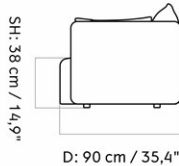

H: 75 cm / 29,5"

SH: 38 cm / 14,9"

D: 90 cm / 35,4"

SD: 62 cm / 24,4"

MASTER SKU	9850000PIM	CARE INSTRUCTIONS	Discover our product care guide for comprehensive care instructions.
PRODUCTION TIME	5 WEEKS		
COLLI	1		Download
DIMENSIONS	H: 75 cm W: 178 cm	DESCRIPTION	Find more information in the dedicated product fact sheet for this product.
	D: 90 cm		
	SH: 38 cm SD: 62 cm		
	AH: 65 cm		