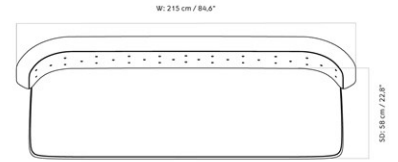

RADIOHUS SOFA, 2 SEATER, WALNUT BASE, W/DAKAR 0250 BUTTONS

Designed by *Vilhelm Lauritzen*

MASTER SKU	1222200PIM	CARE INSTRUCTIONS	Discover our product care guide for comprehensive care instructions.
PRODUCTION TIME	5 WEEKS		
COLLI	1		Download
DIMENSIONS	H: 86 cm W: 215 cm	DESCRIPTION	Find more information in the dedicated product fact sheet for this product.
	D: 77 cm SH: 45 cm SD: 58 cm		

SPEC OPTIONS

MASTER SKU	VARIANT	PRODUCTION TIME	EXCL. VAT SEK
1222200PIM	Price Category - PC0T <i>Audo Bouclé, Audo</i>	5 WEEKS	59.436,00
1222200PIM	Price Category - PC1T <i>Barnum Bouclé, Audo / Champion, JAB / Illusion, Nevotex / Hot Madison, JAB / Remix, Kvadrat / Re-wool, Kvadrat</i>	5 WEEKS	62.076,00
1222200PIM	Price Category - PC2T <i>Canvas 2, Kvadrat / Clay, Sahco, Kvadrat / Fiord, Kvadrat / Hallingdal 65, Kvadrat / Moss, Sahco, Kvadrat / Reflect, Kvadrat / Savanna, Kvadrat / Steelcut Trio 3, Kvadrat</i>	5 WEEKS	64.796,00
1222200PIM	Price Category - PC3T <i>Arctic, Jab / Safire, Sahco, Kvadrat / Vidar 4, Kvadrat / Zero, Sahco, Kvadrat</i>	5 WEEKS	67.516,00
1222200PIM	Price Category - PC4T <i>Grand Mohair, Danish Art Weaving / Lupo, Dedar</i>	5 WEEKS	70.236,00