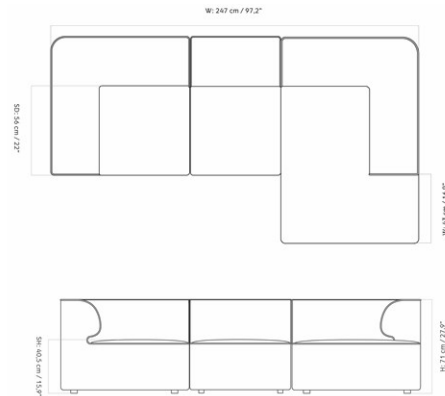

EAVE MODULAR SOFA 86, 3 SEATER, CONFIGURATION 11

Designed by *Norm Architects*

MASTER SKU	9986820PIM
PRODUCTION TIME	7 WEEKS
COLLI	1
DIMENSIONS	H: 71 cm W: 247 cm D: 129 cm SH: 40.5 cm SD: 56 cm AH: 70 cm

CARE INSTRUCTIONS

Discover our product care guide for comprehensive care instructions.

[Download](#)

DESCRIPTION

Find more information in the dedicated product fact sheet for this product.

SPEC OPTIONS

MASTER SKU	VARIANT	PRODUCTION TIME	EXCL. VAT SEK
9986820PIM	Price Category - PC0T <i>Audo Bouclé, Audø</i>	7 WEEKS	43.116,00
9986820PIM	Price Category - PC1T <i>Barnum Bouclé, Audø / Champion, JAB / Illusion, Nevotex / Hot Madison, JAB / Maple, Kvadrat / Remix, Kvadrat / Re-wool, Kvadrat</i>	7 WEEKS	49.356,00
9986820PIM	Price Category - PC2T <i>Canvas 2, Kvadrat / Clay, Sahco, Kvadrat / Fiord, Kvadrat / Hallingdal 65, Kvadrat / Moss, Sahco, Kvadrat / Reflect, Kvadrat / Savanna, Kvadrat / Steelcut Trio 3, Kvadrat</i>	7 WEEKS	59.756,00
9986820PIM	Price Category - PC3T <i>Arctic, Jab / Safire, Sahco, Kvadrat / Vidar 4, Kvadrat / Zero, Sahco, Kvadrat</i>	7 WEEKS	66.476,00
9986820PIM	Price Category - PC4T <i>Lupo, Dedar</i>	7 WEEKS	72.876,00