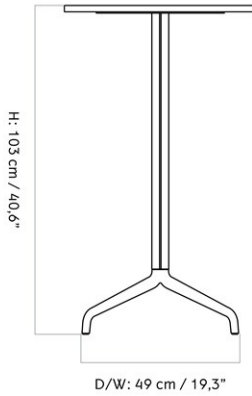

[Download](#)

DESCRIPTION

Find more information in the dedicated product fact sheet for this product.

HARBOUR COLUMN BAR TABLE, ROUND BASE, Ø80 CM / 31.4"
Designed by *Norm Architects*

MASTER SKU	9300005PIM
PRODUCTION TIME	2 WEEKS
COLLI	1
DIMENSIONS	H: 103 cm W: 80 cm D: 80 cm Ø: 80, cm

CARE INSTRUCTIONS

Discover our product care guide for comprehensive care instructions.

[Download](#)

DESCRIPTION

Find more information in the dedicated product fact sheet for this product.

HARBOUR COLUMN BAR TABLE, ROUND, Ø60 CM / 23.6"

[Download](#)

Find more information in the dedicated product fact sheet for this product.

HARBOUR COLUMN BAR TABLE, STAR BASE, 70X60 CM / 28X24"

Designed by *Norm Architects*

MASTER SKU
COLLI
DIMENSIONS

9300008PIM
1
H: 103 cm W: 70 cm
D: 60 cm

CARE INSTRUCTIONS

Discover our product care guide for comprehensive care instructions.

DESCRIPTION

[Download](#)

Find more information in the dedicated product fact sheet for this product.

HARBOUR COLUMN BAR TABLE, STAR BASE, Ø60 CM / 23.6"