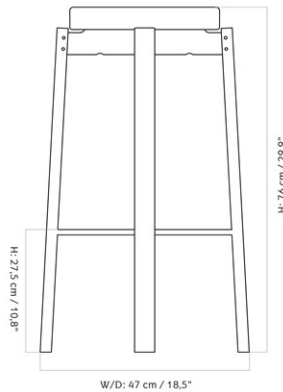

PASSAGE BAR STOOL, NATURAL OAK BASE, UPHOLSTERED SEAT, BRASS RING

Designed by *Kroeyer-Saetter-Lassen*

MASTER SKU	1513800PIM
COLLI	1
DIMENSIONS	H: 76 cm W: 47 cm
	D: 47 cm
	SH: 76 cm SD: 33.5 cm

CARE INSTRUCTIONS

Discover our product care guide for comprehensive care instructions.

[Download](#)

Find more information in the dedicated product fact sheet for this product.

DESCRIPTION

SPEC OPTIONS

MASTER SKU	VARIANT	PRODUCTION TIME	EXCL. VAT SEK
1513800PIM	Price Category - PC0L - NEW <i>Sierra, Camo</i>	8 WEEKS	7.836,00
1513800PIM	Price Category - PC0T - NEW <i>Audo Bouclé, Audo</i>	8 WEEKS	7.836,00
1513800PIM	Price Category - PC1T - NEW <i>Barnum Bouclé, Audo / Champion, JAB / Illusion, Nevotex / Hot Madison, JAB / Maple, Kvadrat / Remix, Kvadrat / Re-wool, Kvadrat</i>	8 WEEKS	8.556,00
1513800PIM	Price Category - PC1L - NEW <i>Dakar, Nevotex / Envy, Sørensen / Ultra, Sørensen</i>	8 WEEKS	8.796,00
1513800PIM	Price Category - PC2T - NEW <i>Canvas 2, Kvadrat / Clay, Sahco, Kvadrat / Fiord, Kvadrat / Hallingdal 65, Kvadrat / Moss, Sahco, Kvadrat / Reflect, Kvadrat / Savanna, Kvadrat / Steelcut Trio 3, Kvadrat</i>	8 WEEKS	9.196,00
1513800PIM	Price Category - PCCOM - NEW	8 WEEKS	9.196,00
1513800PIM	Price Category - PC2L - NEW <i>Dunes, Sørensen / Nuance, Sørensen</i>	8 WEEKS	9.756,00
1513800PIM	Price Category - PC3T - NEW <i>Arctic, Jab / Safire, Sahco, Kvadrat / Vidar 4, Kvadrat / Zero, Sahco, Kvadrat</i>	8 WEEKS	10.076,00
1513800PIM	Price Category - PC3L - NEW	8 WEEKS	10.556,00