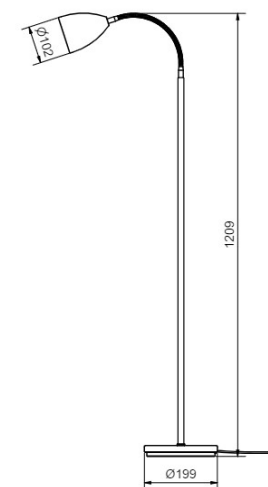

BELID LIGHTING GROUP.

Socket	GU10
Class	KL II
IP Class	20
Max watt	8
Kelvin	-
Height	1209
Width	-
Length	-
Diameter	102
Lumen	-
Cable color	SVART
Cable length	2.8
Dimable	NEJ