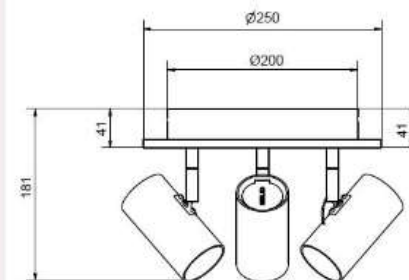

Price SEK

2 879.00

2 879.00

143.00

BELID LIGHTING GROUP.

Socket	GU10
Class	KL II
IP Class	20
Max watt	8
Kelvin	-
Height	181
Width	-
Length	-
Diameter	250
Lumen	-
Cable color	-
Cable lenght	-
Dimable	JA

57

Tyson Spotlight 5