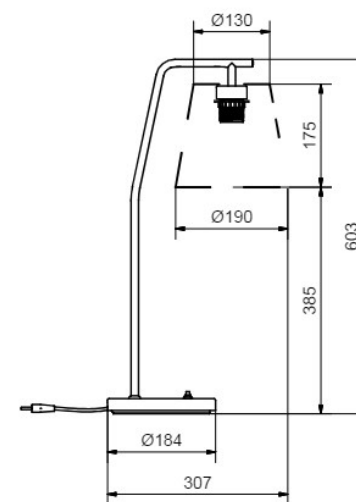

Socket	E27
Class	KL II
IP Class	20
Max watt	40
Kelvin	-
Height	603
Width	307
Length	-
Diameter	-
Lumen	-
Cable color	SVART
Cable lenght	3
Dimable	NEJ