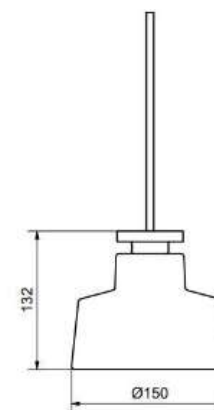

Street XS

- **Art.no**
- HB1686036 Vit
- HB1686007 Svart
- 0129-137-000 GU10 LED 4,9W 355lm dim

Price SEK

1 359.00

1 359.00

143.00

Socket	GU10
Class	KL II
IP Class	20
Max watt	-
Kelvin	-
Height	140
Width	-
Length	-
Diameter	150
Lumen	-
Cable color	VIT
Cable length	2.8
Dimable	JA

BELID LIGHTING GROUP.

herstal

44