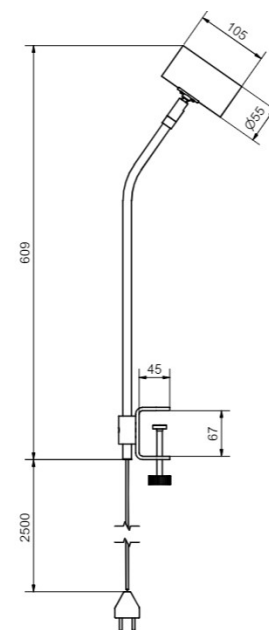

Socket	GU10
Class	KL II
IP Class	20
Max watt	8
Kelvin	-
Height	609
Width	-
Length	-
Diameter	155
Lumen	-
Cable color	VIT
Cable length	2.4
Dimable	NEJ