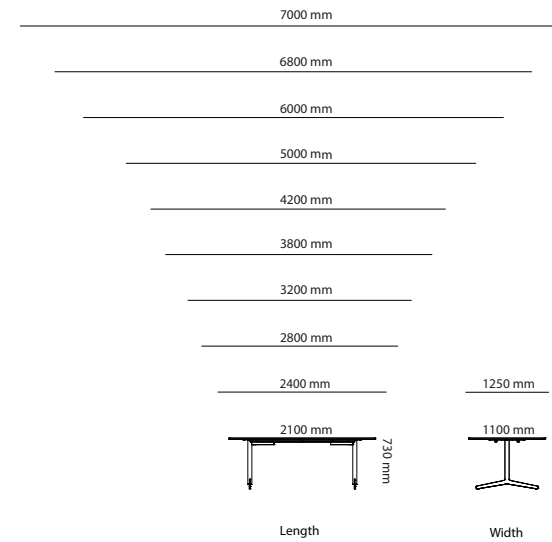

With round corner

SURFACE LAYER/COLOUR

Desktop	HPL	Veneer (Up to 1100 mm width)	Stained Veneer (Up to 1100 mm width)
	White		
Beige	Light grey		
Light grey	Dark grey	Birch	White Ash
Black	Black	Oak	Black
All other materials and colors are offered separately