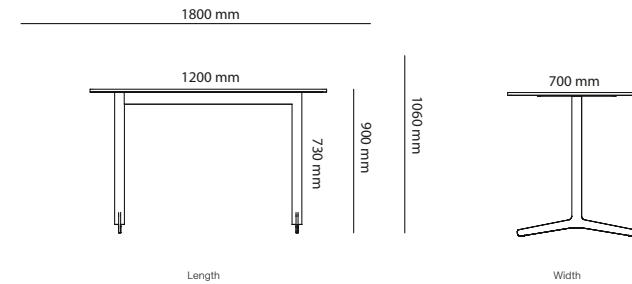

## Options

Cable Management	Price
Cutout for Bi-Box Large	183 kr
Cutout for Powerbox, Bi-Box Small (F)	183 kr
Cutout for Bi-Box Large, 2 pcs	366 kr
Cutout for Powerbox, Bi-Box Small, 2 pcs	366 kr
Cable door Feather	3 625 kr
Cable door Feather, 2 pcs	7 250 kr
Color of Stand	
Misty grey	1 136 kr
Dark Chocolate	1 136 kr
Chrome stand, mid section 1800 mm	2 346 kr
Chrome stand, 2100x1100	3 008 kr
Chrome stand, 2400x1100	3 179 kr
Chrome stand, 3200x1100	4 934 kr
Chrome stand, 2800x1100	4 934 kr
Chrome stand, 3800x1100	5 232 kr
Chrome stand, 4200x1100	5 530 kr

# Feather Table

Length Height

Width

Square/Rectangle

Round

Diameter Height

Length Height

Width

With round corners

Length Width