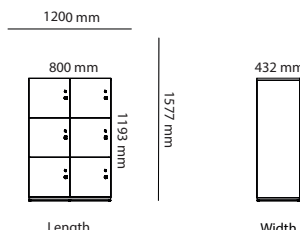

Personal locker

SURFACE LAYER/COLOUR

Lacquer	Laminate	Veneer	Stained Veneer
White S 0500-N	White	Birch	White Ash
Black S 9000-N	Light grey	Oak	
	Dark grey		
White S 0500-N	White	Birch	White Ash
Light grey S 2500-N	Light grey	Oak	
Dark grey S 7000-N	Dark grey		
Black S 9000-N			
Sandy grey S 2005-Y50R			
Fern green S 7010-G30Y			
Bay leave S 4020-G30Y			
Petroleum S 7020-B10G			

All other materials and colors are offered separately