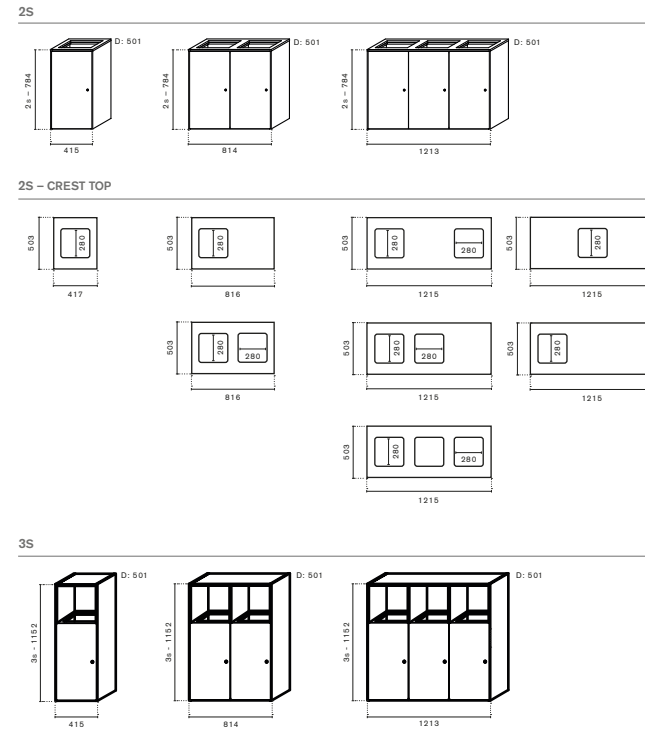

## Seat pad

Art.no.	Open	Laminate group 1	Laminate group 2	Lacquer	Veneer	Stained Veneer
70A121H1A	Shape storage (open) W:1213mm H:1s D:415mm	2 991 kr	3 591 kr	3 881 kr	6 641 kr	7 366 kr
70A121H1B	Shape storage (open) W:1213mm H:1s D:485mm	3 170 kr	3 770 kr	4 060 kr	6 820 kr	7 545 kr
70A121H1C	Shape storage (open) W:1213mm H:1s D:580mm	3 353 kr	3 953 kr	4 243 kr	7 003 kr	7 728 kr
70A121H2A	Shape storage (open) W:1213mm H:2s D:415mm	3 518 kr	4 268 kr	4 668 kr	8 393 kr	9 218 kr
70A121H2B	Shape storage (open) W:1213mm H:2s D:485mm	3 750 kr	4 500 kr	4 900 kr	8 625 kr	9 450 kr
70A121H2C	Shape storage (open) W:1213mm H:2s D:580mm	3 975 kr	4 725 kr	5 125 kr	8 850 kr	9 675 kr
70A121H3A	Shape storage (open) W:1213mm H:3s D:415mm	4 094 kr	4 972 kr	5 444 kr	9 844 kr	10 694 kr
70A121H3B	Shape storage (open) W:1213mm H:3s D:485mm	4 380 kr	5 258 kr	5 730 kr	10 130 kr	10 980 kr
70A121H3C	Shape storage (open) W:1213mm H:3s D:580mm	4 667 kr	5 545 kr	6 017 kr	10 417 kr	11 267 kr
70A121H4A	Shape storage (open) W:1213mm H:4s D:415mm	4 749 kr	5 759 kr	6 249 kr	11 349 kr	12 399 kr
70A121H4B	Shape storage (open) W:1213mm H:4s D:485mm	5 080 kr	6 090 kr	6 580 kr	11 680 kr	12 730 kr
70A121H4C	Shape storage (open) W:1213mm H:4s D:580mm	5 414 kr	6 424 kr	6 914 kr	12 014 kr	13 064 kr
70A41H2A	Shape storage (open) W:415mm H:2s D:415mm	1 684 kr	2 129 kr	2 384 kr	4 544 kr	4 984 kr
70A41H2B	Shape storage (open) W:415mm H:2s D:485mm	1 750 kr	2 195 kr	2 450 kr	4 610 kr	5 050 kr
70A41H2C	Shape storage (open) W:415mm H:2s D:580mm	1 815 kr	2 260 kr	2 515 kr	4 675 kr	5 115 kr
70A41H3A	Shape storage (open) W:415mm H:3s D:415mm	1 898 kr	2 448 kr	2 748 kr	5 038 kr	5 798 kr
70A41H3B	Shape storage (open) W:415mm H:3s D:485mm	1 980 kr	2 530 kr	2 830 kr	5 120 kr	5 880 kr
70A41H3C	Shape storage (open) W:415mm H:3s D:580mm	2 059 kr	2 609 kr	2 909 kr	5 199 kr	5 959 kr
70A41H4A	Shape storage (open) W:415mm H:4s D:415mm	2 131 kr	2 731 kr	3 081 kr	6 061 kr	6 631 kr
70A41H4B	Shape storage (open) W:415mm H:4s D:485mm	2 230 kr	2 830 kr	3 180 kr	6 160 kr	6 730 kr
70A41H4C	Shape storage (open) W:415mm H:4s D:580mm	2 331 kr	2 931 kr	3 281 kr	6 261 kr	6 831 kr
70A41H5A	Shape storage (open) W:415mm H:5s D:415mm	2 401 kr	3 051 kr	3 151 kr	5 801 kr	6 151 kr
70A41H5B	Shape storage (open) W:415mm H:5s D:485mm	2 520 kr	3 170 kr	3 270 kr	5 920 kr	6 270 kr
70A41H5C	Shape storage (open) W:415mm H:5s D:580mm	2 636 kr	3 286 kr	3 386 kr	6 036 kr	6 386 kr
70A81H1A	Shape storage (open) W:814mm H:1s D:415mm	1 801 kr	2 161 kr	2 341 kr	4 141 kr	4 501 kr
70A81H1B	Shape storage (open) W:814mm H:1s D:485mm	1 930 kr	2 290 kr	2 470 kr	4 270 kr	4 630 kr
70A81H1C	Shape storage (open) W:814mm H:1s D:580mm	2 063 kr	2 423 kr	2 603 kr	4 403 kr	4 763 kr