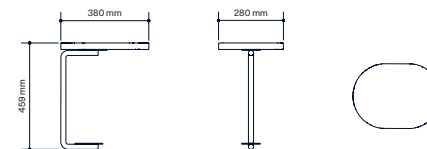

All other materials and colors are offered as a custom order.

Escape 1200x1200

Escape 1600x800

Escape 2400x800

Flush Backrest

Between Backrest

Table