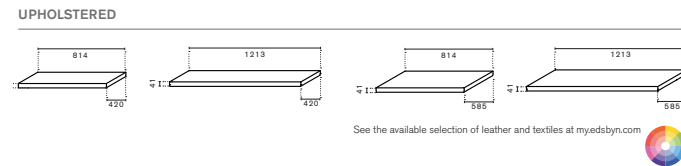

## Seat pad

Art.no.	Open	Laminate group 1	Laminate group 2	Lacquer	Veneer	Stained Veneer
70A121H1A	Shape storage (open) W:1213mm H:1s D:415mm	2 991 kr	3 591 kr	3 881 kr	6 641 kr	7 366 kr
70A121H1B	Shape storage (open) W:1213mm H:1s D:485mm	3 170 kr	3 770 kr	4 060 kr	6 820 kr	7 545 kr
70A121H1C	Shape storage (open) W:1213mm H:1s D:580mm	3 353 kr	3 953 kr	4 243 kr	7 003 kr	7 728 kr
70A121H2A	Shape storage (open) W:1213mm H:2s D:415mm	3 518 kr	4 268 kr	4 668 kr	8 393 kr	9 218 kr
70A121H2B	Shape storage (open) W:1213mm H:2s D:485mm	3 750 kr	4 500 kr	4 900 kr	8 625 kr	9 450 kr
70A121H2C	Shape storage (open) W:1213mm H:2s D:580mm	3 975 kr	4 725 kr	5 125 kr	8 850 kr	9 675 kr
70A121H3A	Shape storage (open) W:1213mm H:3s D:415mm	4 094 kr	4 972 kr	5 444 kr	9 844 kr	10 694 kr
70A121H3B	Shape storage (open) W:1213mm H:3s D:485mm	4 380 kr	5 258 kr	5 730 kr	10 130 kr	10 980 kr
70A121H3C	Shape storage (open) W:1213mm H:3s D:580mm	4 667 kr	5 545 kr	6 017 kr	10 417 kr	11 267 kr
70A121H4A	Shape storage (open) W:1213mm H:4s D:415mm	4 749 kr	5 759 kr	6 249 kr	11 349 kr	12 399 kr
70A121H4B	Shape storage (open) W:1213mm H:4s D:485mm	5 080 kr	6 090 kr	6 580 kr	11 680 kr	12 730 kr
70A121H4C	Shape storage (open) W:1213mm H:4s D:580mm	5 414 kr	6 424 kr	6 914 kr	12 014 kr	13 064 kr
70A41H2A	Shape storage (open) W:415mm H:2s D:415mm	1 684 kr	2 129 kr	2 384 kr	4 544 kr	4 984 kr
70A41H2B	Shape storage (open) W:415mm H:2s D:485mm	1 750 kr	2 195 kr	2 450 kr	4 610 kr	5 050 kr
70A41H2C	Shape storage (open) W:415mm H:2s D:580mm	1 815 kr	2 260 kr	2 515 kr	4 675 kr	5 115 kr
70A41H3A	Shape storage (open) W:415mm H:3s D:415mm	1 898 kr	2 448 kr	2 748 kr	5 038 kr	5 798 kr
70A41H3B	Shape storage (open) W:415mm H:3s D:485mm	1 980 kr	2 530 kr	2 830 kr	5 120 kr	5 880 kr
70A41H3C	Shape storage (open) W:415mm H:3s D:580mm	2 059 kr	2 609 kr	2 909 kr	5 199 kr	5 959 kr
70A41H4A	Shape storage (open) W:415mm H:4s D:415mm	2 131 kr	2 731 kr	3 081 kr	6 061 kr	6 631 kr
70A41H4B	Shape storage (open) W:415mm H:4s D:485mm	2 230 kr	2 830 kr	3 180 kr	6 160 kr	6 730 kr
70A41H4C	Shape storage (open) W:415mm H:4s D:580mm	2 331 kr	2 931 kr	3 281 kr	6 261 kr	6 831 kr
70A41H5A	Shape storage (open) W:415mm H:5s D:415mm	2 401 kr	3 051 kr	3 151 kr	5 801 kr	6 151 kr
70A41H5B	Shape storage (open) W:415mm H:5s D:485mm	2 520 kr	3 170 kr	3 270 kr	5 920 kr	6 270 kr
70A41H5C	Shape storage (open) W:415mm H:5s D:580mm	2 636 kr	3 286 kr	3 386 kr	6 036 kr	6 386 kr
70A81H1A	Shape storage (open) W:814mm H:1s D:415mm	1 801 kr	2 161 kr	2 341 kr	4 141 kr	4 501 kr
70A81H1B	Shape storage (open) W:814mm H:1s D:485mm	1 930 kr	2 290 kr	2 470 kr	4 270 kr	4 630 kr
70A81H1C	Shape storage (open) W:814mm H:1s D:580mm	2 063 kr	2 423 kr	2 603 kr	4 403 kr	4 763 kr