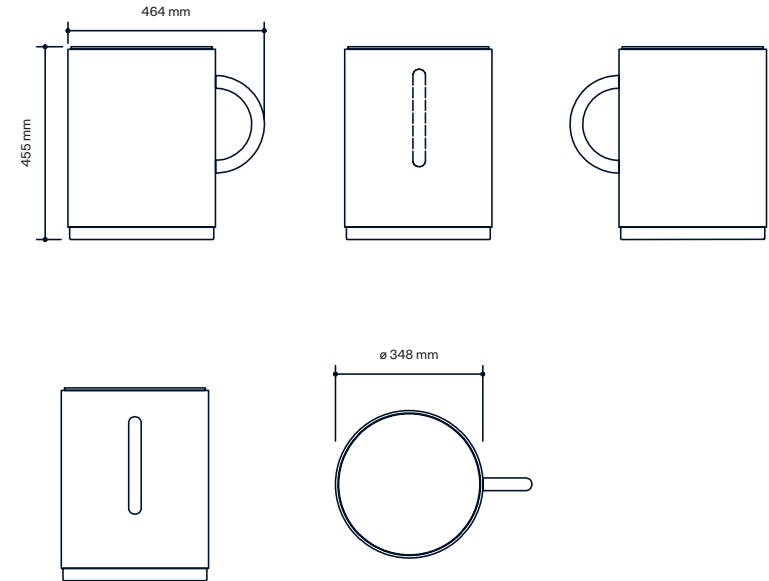

Cup Stool

Color & Trim

	Fabrics	Powder Coating
Price Group 1	Event Era	Silver Black
Price Group 2	Quest Select Sumi Ally Hello Cura Grain Reflect	Chrome Lacquer Misty Grey Dark Chocolate Fern Green Coastal Blue Vermilion Red
Price Group 3	Main Line Flax Re-Wool Remix 3 Node Capture Moore Acton Hestan Auckland Foster	
Price Group 4	Ritz Hallingdal 65 Steelcut Trio 3 Divina MD Debut Rami Wolin	
Leather	Elmosoft Leather	

All other materials and colors are offered as a custom order.