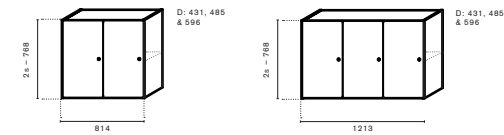

Personal lockers – High

2S