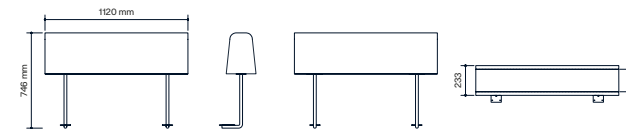

All other materials and colors are offered as a custom order.

Escape 1200x1200

Escape 1600x800

Escape 2400x800

Flush Backrest

Between Backrest

Table