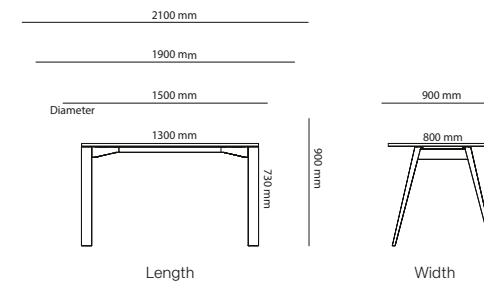

Piece

Piece

SURFACE LAYER/COLOUR

Laminate	Desktop	HPL	Veneer	Stained Veneer
	Beige	White	Birch	White Ash
	Light grey	Light grey	Oak	Black
	Black	Dark grey		Black

All other materials and colors are offered separately

Piece Light

Laminate	Desktop	HPL	Veneer	Stained Veneer
White	Beige	White	Birch	White Ash
Light grey	Light grey	Light grey	Oak	Black
Dark grey	Black	Dark grey		Black

All other materials and colors are offered separately

Laminate	Desktop	HPL	Veneer	Stained Veneer
	Beige	White	Birch	White Ash
White	Light grey	Light grey	Oak	Black
Light grey	Black	Dark grey		
Dark grey		Black		

All other materials and colors are offered separately