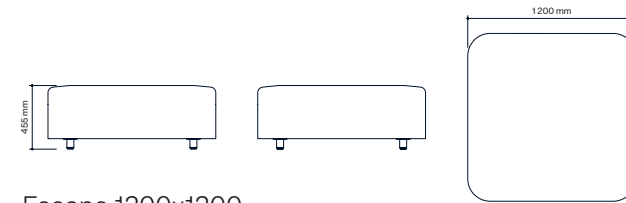

Escape Sofa

Color & Trim

	Fabrics	Powder Coating	HPL	Veneer
Price Group 1	Event Era	White Silver Black	White Light Grey Dark Grey	Oak White Glazed Oak Natural Birch Ash White Glazed Oak Dark Brown Stained Oak Black Stained
Price Group 2	Quest Select Sumi Ally Hello Cura Grain Reflect	Chrome Lacquer Misty Grey Dark Chocolate Fern Green Coastal Blue Vermillion Red	Oak Natural Birch Ash White Glazed Oak White Glazed Beech Black Stained Black anti-fingerprint	
Price Group 3	Main Line Flax Re-Wool Remix 3 Node Capture Moore Acton Hestan Auckland Foster			
Price Group 4	Ritz Hallingdal 65 Steelcut Trio 3 Divina MD Debut Rami Wolfin			
Leather	Elmosoft Leather			

All other materials and colors are offered as a custom order.

Escape 1200x1200