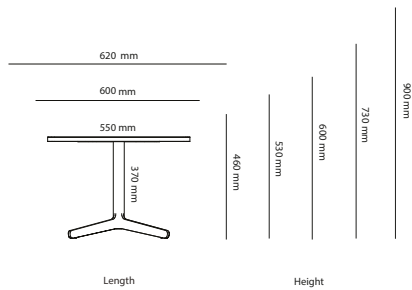

## Options

Cable Management	Price
Cutout for Bi-Box Large	183 kr
Cutout for Powerbox, Bi-Box Small (F)	183 kr
Cutout for Bi-Box Large, 2 pcs	366 kr
Cutout for Powerbox, Bi-Box Small, 2 pcs	366 kr
Cable door Feather	3 625 kr
Cable door Feather, 2 pcs	7 250 kr
Color of Stand	
Misty grey	1 136 kr
Dark Chocolate	1 136 kr
Chrome stand, mid section 1800 mm	2 346 kr
Chrome stand, 2100x1100	3 008 kr
Chrome stand, 2400x1100	3 179 kr
Chrome stand, 3200x1100	4 934 kr
Chrome stand, 2800x1100	4 934 kr
Chrome stand, 3800x1100	5 232 kr
Chrome stand, 4200x1100	5 530 kr

# Feather Table

Length Height

Width

Square/Rectangle

Round

Diameter Height

Length Height

Width

With round corners

Length Width