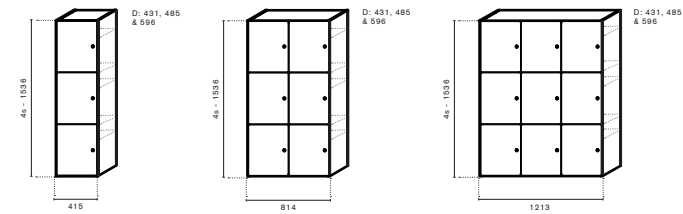

Personal lockers – Low

1S

2S

3S

4S

Personal lockers – Mid

3S

4S

Personal lockers – High

2S

4S