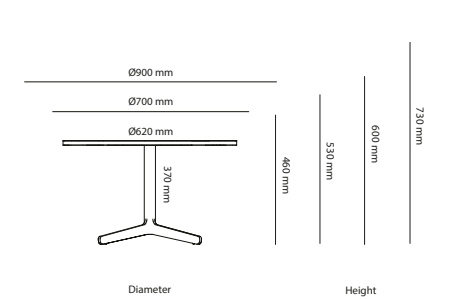

## Options

Cable Management	Price
Cutout for Bi-Box Large	183 kr
Cutout for Powerbox, Bi-Box Small (F)	183 kr
Cutout for Bi-Box Large, 2 pcs	366 kr
Cutout for Powerbox, Bi-Box Small, 2 pcs	366 kr
Cable door Feather	3 625 kr
Cable door Feather, 2 pcs	7 250 kr
Color of Stand	
Misty grey	1 136 kr
Dark Chocolate	1 136 kr
Chrome stand, mid section 1800 mm	2 346 kr
Chrome stand, 2100x1100	3 008 kr
Chrome stand, 2400x1100	3 179 kr
Chrome stand, 3200x1100	4 934 kr
Chrome stand, 2800x1100	4 934 kr
Chrome stand, 3800x1100	5 232 kr
Chrome stand, 4200x1100	5 530 kr

# Feather Table

Length Height

Width

Square/Rectangle

Round

Diameter Height

Length Height

Width

With round corners

Length Width