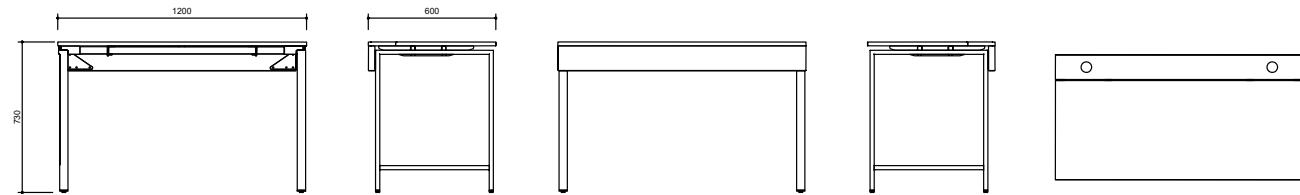

Color & Trim

Table Top	
HPL Price Group 1	White Light grey Dark grey
HPL Price Group 2	Black anti fingerprint Beech Birch Oak Oak white glazed Ash white glazed Black stained
Desktop	
	Pebble 4175 Nero 4023 Mushroom 4176 Pewter 4155 Charcoal 4166 Smokey blue 4179 Mauve 4172 Ash 4132 Conifer 4174 Burgundy 4154
Veneer	
	Birch Oak
Stained Veneer	
	Oak white glazed Ash white glazed Dark brown stained Black stained
Legs/Frame	
Price Group 1	White lacquer Black lacquer Silver lacquer*
Price Group 2	Chrome lacquer* Dark Chocolate Misty Grey Fern Green* Vermilion Red* Coastal Blue*

Neat Lo