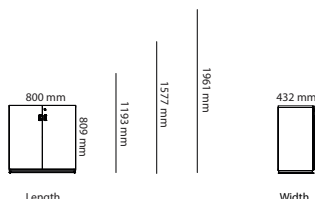

Swing door

SURFACE LAYER/COLOUR

Lacquer	Laminate	Veneer	Stained Veneer
White S 0500-N	White	Birch	White Ash
Black S 9000-N	Light grey	Oak	
	Dark grey		
White S 0500-N	White	Birch	White Ash
Light grey S 2500-N	Light grey	Oak	
Dark grey S 7000-N	Dark grey		
Black S 9000-N			
Sandy grey S 2005-Y50R			
Fern green S 7010-G30Y			
Bay leave S 4020-G30Y			
Petroleum S 7020-B10G			

All other materials and colors are offered separately