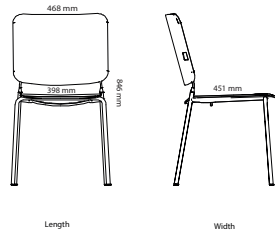

Color & Trim

	Fabrics
Price Group 1	Event Era
Price Group 2	Ally Cura Grain Hello Quest Reflect Select Sumi
Price Group 3	Acton Auckland Capture Foster Hestan Main Line Flax Moore Node Remix Re-wool
Price Group 4	Debut Divina MD Hallingdal 65 Rami Ritz Steelcut Trio Wolin
Leather	Elmosoft Leather

Feather chair