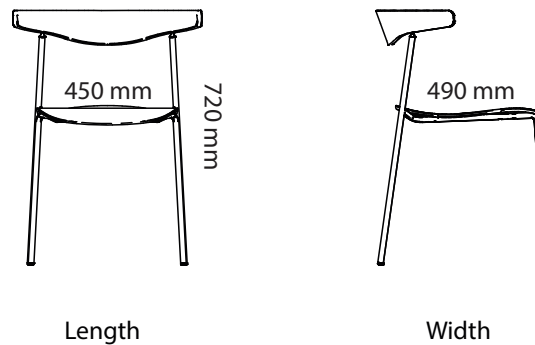

Color & Trim

	Fabrics
Price Group 1	Event Era
Price Group 2	Ally Cura Grain Hello Quest Reflect Select Sumi
Price Group 3	Acton Auckland Capture Foster Hestan Main Line Flax Moore Node Remix Re-wool
Price Group 4	Debut Divina MD Hallingdal 65 Rami Ritz Steelcut Trio Wolin
Leather	Elmosoft Leather

All other materials and colors are offered as a custom order.

	Veneer	Stained Veneer
Wood	Birch Oak All other materials and colors are offered separately	White Ash All other materials and colors are offered separately
Stand	Lacquer White Black Silver Chrome Dark Chocolate Misty Grey All other materials and colors are offered separately