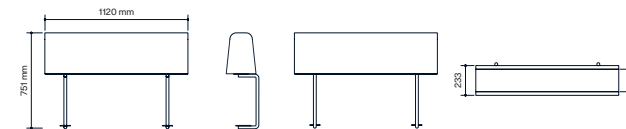

All other materials and colors are offered as a custom order.

Escape 1200x1200

Escape 1600x800

Escape 2400x800

Flush Backrest

Between Backrest

Table