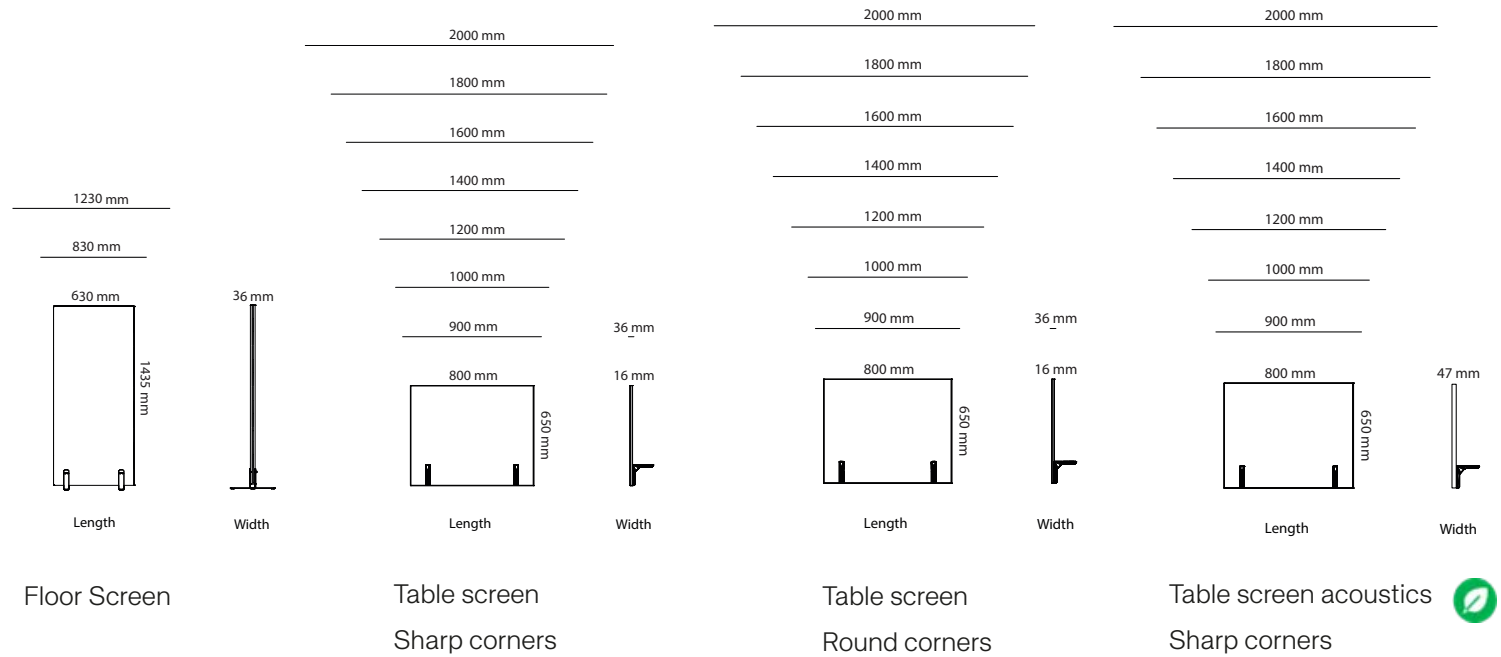

Color & Trim

	Fabrics
Price Group 1	Cara Carlow Era Event
Price Group 2	Ally Blazer Lite Cura Screen Grain Hello Reflect Select Sumi
Price Group 3	Acton Auckland Capture Foster Hestan Main Line Flax Moore Node Remix Re-wool
Price Group 4	Debut Divina MD Rami Steelcut Trio Wolin

All other materials and colors are offered as a custom order.