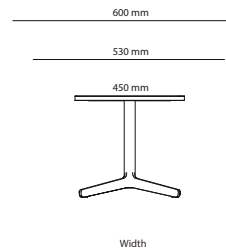

## Options

Cable Management	Price
Cutout for Bi-Box Large	183 kr
Cutout for Powerbox, Bi-Box Small (F)	183 kr
Cutout for Bi-Box Large, 2 pcs	366 kr
Cutout for Powerbox, Bi-Box Small, 2 pcs	366 kr
Cable door Feather	3 625 kr
Cable door Feather, 2 pcs	7 250 kr
Color of Stand	
Misty grey	1 136 kr
Dark Chocolate	1 136 kr
Chrome stand, mid section 1800 mm	2 346 kr
Chrome stand, 2100x1100	3 008 kr
Chrome stand, 2400x1100	3 179 kr
Chrome stand, 3200x1100	4 934 kr
Chrome stand, 2800x1100	4 934 kr
Chrome stand, 3800x1100	5 232 kr
Chrome stand, 4200x1100	5 530 kr

# Feather Table

Length Height

Width

Square/Rectangle

Round

Diameter Height

Length Height

Width

With round corners

Length Width