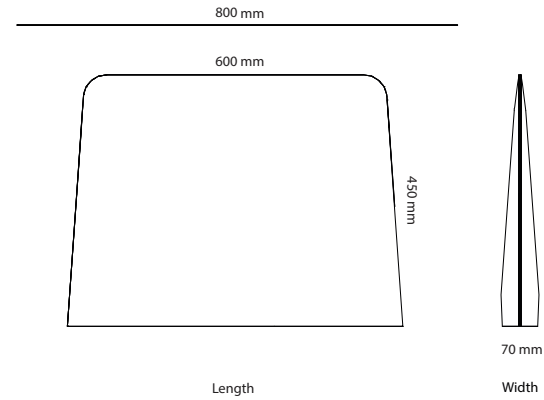

### Fabrics

<b>Price Group 1</b>	Feldt
<b>Price Group 2</b>	Blazer Lite
<b>Price Group 3</b>	Divina MD

All other materials and colors are offered as a custom order.

Table screen

Wall screen

<b>Art.no.</b>	<b>Screen</b>	<b>PG1</b>	<b>PG2</b>	<b>PG3</b>
47B12H13	Ease screen W:1260mm H:1300mm	10 272 kr	11 001 kr	14 570 kr
47B8H13	Ease screen W:840mm H:1300mm	5 787 kr	7 053 kr	10 385 kr
<b>Table Screen</b>				
47A6H4	Ease table screen W:600mm H:450mm	3 500 kr	3 879 kr	4 633 kr
47A8H4	Ease table screen W:800mm H:450mm	3 720 kr	4 289 kr	5 044 kr