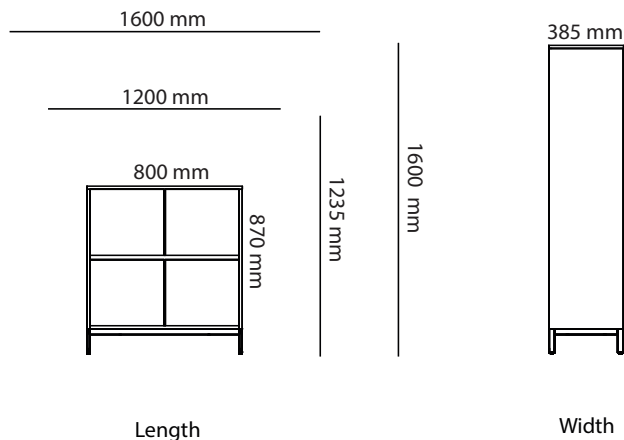

SURFACE LAYER/COLOUR

	Lacquer	Veneer	Stained Veneer	Marble
Body	White S 0500-N			
	Light grey S 2500-N	Birch	White Ash	
	Dark grey S 7000-N	Oak		
	Black S 9000-N			
Front	White S 0500-N			
	Light grey S 2500-N			
	Dark grey S 7000-N			
	Black S 9000-N	Birch	White Ash	
	Sandy grey S 2005-Y50R	Oak	Black	
	Fern green S 7010-G30Y			
	Bay leave S 4020-G30Y			
Petroleum S 7020-B10G				
Crest top				Bianco Carrara Verde Guatemala Emperador Dark