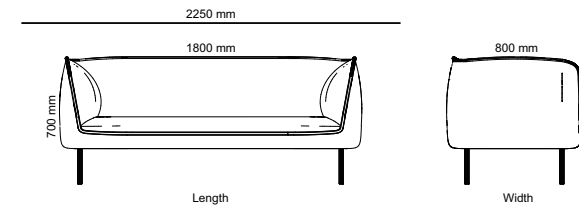

2-seated & 3-seated sofa

All other materials and colors are offered as a custom order.