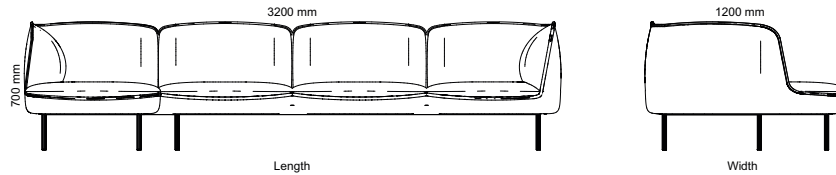

Footstool

Armchair

Divided 2-seated & 3-seated sofa

Corner sofa

Chaise longue

2-seated & 3-seated sofa

All other materials and colors are offered as a custom order.

Art.no.	2-seated sofa	PG2	PG3	PG4	PGL
31A2G2	Gather 2-seated sofa	22 160 kr	24 108 kr	29 028 kr	45 806 kr
31B2G2	Gather divided 2-seated sofa	22 160 kr	24 108 kr	29 028 kr	45 806 kr
31C2G2	Gather long 2-seated sofa	28 089 kr	30 408 kr	36 209 kr	59 903 kr
<b>3 seated &amp; chaise lounge</b>					
31D31G2	Gather 3-seated & chaise longue	42 393 kr	45 585 kr	53 663 kr	85 364 kr
31D13G2	Gather chaise longue & 3-seated	42 393 kr	45 585 kr	53 663 kr	85 364 kr
<b>3 seated sofa</b>					
31A3G2	Gather 3-seated sofa	29 992 kr	32 601 kr	39 191 kr	63 987 kr
31B3G2	Gather divided 3-seated sofa	29 992 kr	32 601 kr	39 191 kr	63 987 kr
<b>Armchair</b>					
31A1G2	Gather armchair	15 906 kr	17 149 kr	20 269 kr	25 932 kr
<b>Corner Sofa</b>					
31H23G2	Gather corner sofa 2-C-3	58 473 kr	63 382 kr	75 773 kr	124 992 kr
31H32G2	Gather corner sofa 3-C-2	58 473 kr	63 382 kr	75 773 kr	124 992 kr
<b>Foot Stool</b>					
31P1G2	Gather footstool	9 225 kr	9 735 kr	11 023 kr	15 523 kr
31P2G2	Gather long footstool	11 046 kr	11 718 kr	13 389 kr	18 064 kr