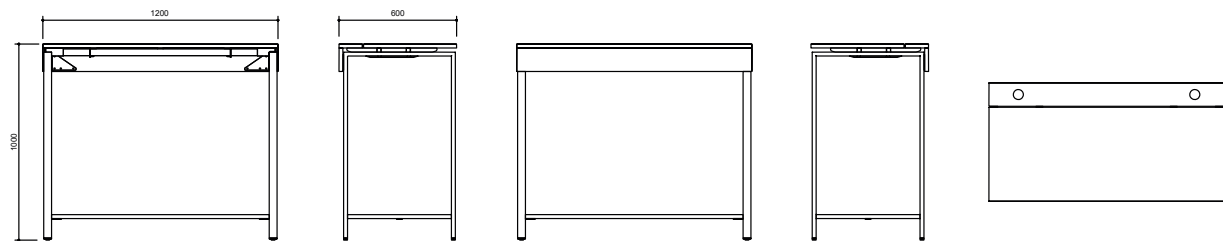

Color & Trim

Table Top	
HPL Price Group 1	White Light grey Dark grey
HPL Price Group 2	Black anti fingerprint Beech Birch Oak Oak white glazed Ash white glazed Black stained
Desktop	
	Pebble 4175 Nero 4023 Mushroom 4176 Pewter 4155 Charcoal 4166 Smokey blue 4179 Mauve 4172 Ash 4132 Conifer 4174 Burgundy 4154
Veneer	
	Birch Oak
Stained Veneer	
	Oak white glazed Ash white glazed Dark brown stained Black stained
Legs/Frame	
Price Group 1	White lacquer Black lacquer Silver lacquer*
Price Group 2	Chrome lacquer* Dark Chocolate Misty Grey Fern Green* Vermilion Red* Coastal Blue*

Neat Hi

*Not available as standard order for Neat HiLo.

All other materials and colors are offered as a custom order.