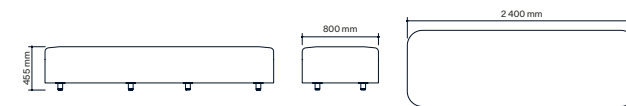

All other materials and colors are offered as a custom order.

Escape 1200x1200

Escape 1600x800

Escape 2400x800

Flush Backrest

Between Backrest

Table