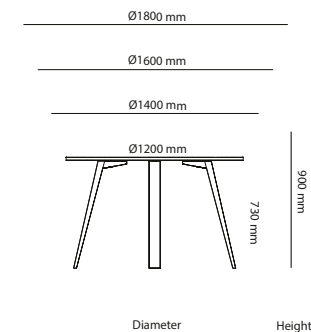

Piece

Piece

SURFACE LAYER/COLOUR

Laminate	Desktop	HPL	Veneer	Stained Veneer
	Beige	White	Birch	White Ash
	Light grey	Light grey	Oak	Black
	Black	Dark grey		Black

All other materials and colors are offered separately

Piece Light

Laminate	Desktop	HPL	Veneer	Stained Veneer
White	Beige	White	Birch	White Ash
Light grey	Light grey	Light grey	Oak	Black
Dark grey	Black	Dark grey		Black

All other materials and colors are offered separately

Piece Wood

Laminate	Desktop	HPL	Veneer	Stained Veneer
	Beige	White	Birch	White Ash
White	Light grey	Light grey	Oak	Black
Light grey	Black	Dark grey		
Dark grey		Black		

All other materials and colors are offered separately