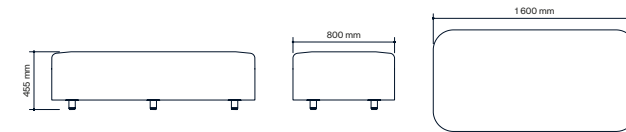

Escape 1600x800