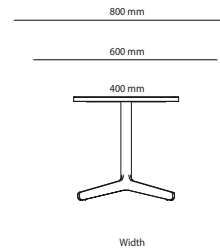

Width

Round