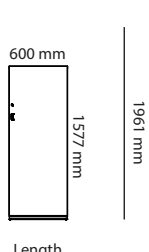

Wardrobe

SURFACE LAYER/COLOUR

Lacquer	Laminate	Veneer	Stained Veneer
White S 0500-N	White	Birch	White Ash
Black S 9000-N	Light grey	Oak	
	Dark grey		
White S 0500-N	White	Birch	White Ash
Light grey S 2500-N	Light grey	Oak	
Dark grey S 7000-N	Dark grey		
Black S 9000-N			
Sandy grey S 2005-Y50R			
Fern green S 7010-G30Y			
Bay leave S 4020-G30Y			
Petroleum S 7020-B10G			

All other materials and colors are offered separately