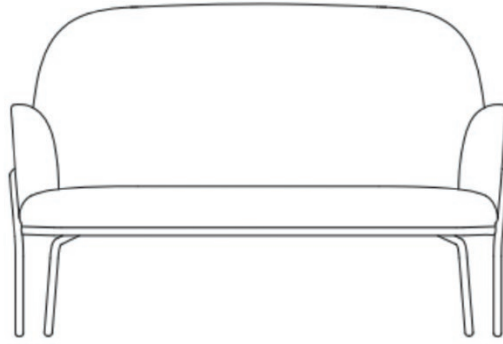

Sling Sofa

Sofa in fabric/leather, with metal frame. Frame available in RAL 1013, 7021, 9005 and 9010. Designed with Note.

Price	C.O.M.	Cat A	Cat B	Cat C	Cat D	Cat E	Cat F	Cat G	Cat H	Cat I	Cat J	Sevilla	Vintage	Elmosoft/ Elmotique/ Elmovintage	Dunes/ Spectrum
Fabric/leather, with metal tube frame.															
	21645	21645	22275	22995	23985	25680	26680	28015	30100	31990	37925	26945	30270	31745	38905
Supplement other RAL classic color/pc, 1-4 pcs															
	2620														
Supplement other RAL classic color/pc, 5-10 pcs															
	2275														
Supplement other RAL classic color/pc >10 pcs															
	Ask for quote														

Variant	Fabric Required 140/150 cm	Width cm	Depth cm	Height cm	Seat height cm	Seat depth cm	Armrest height cm	Volume (m³)
Fabric/leather, with metal tube frame.	3.9	125	75	89	43	52	61	1

Socialclub

An easy chair with a generous size and welcoming aesthetic. Available in two sizes. The Socialclub High, with high back and sides, creates a zone of relaxation, but can also be opened up on each side for a more inviting expression. Designed with Anna von Schewen.