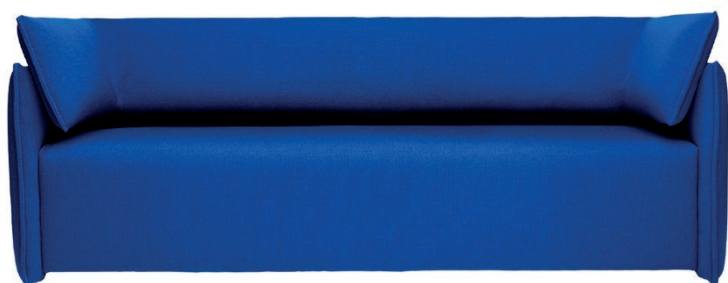

C.O.M.	Cat A	Cat B	Cat C	Cat D	Cat E	Cat F	Cat G	Cat H	Cat I	Cat J
2-seat										
26450	26450	27820	29395	31550	35240	37420	40330	44870	49000	61925
3-seat										
33655	33655	35220	37015	39475	43685	46170	49500	54680	59385	74140

Variant	Fabric Required 140/150 cm	Width cm	Depth cm	Height cm	Seat height cm	Seat depth cm	Armrest height cm	Volume (m³)
2-seat	8.5	170	78	80	43	54	80	1.1
3-seat	9.7	215	78	80	43	54	80	1.4