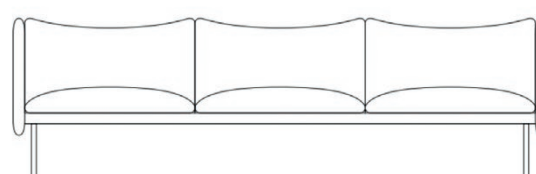

Tiki 3-seat

3-seat sofa in fixed fabric/leather cover, with metal tube frame. Frame available in RAL 1013, 7021, 9005 and 9010. Designed with Andreas Engesvik.

Price	C.O.M.	Cat A	Cat B	Cat C	Cat D	Cat E	Cat F	Cat G	Cat H	Cat I	Cat J	Sevilla	Vintage	Elmosoft/ Elmotique/ Elmovintage	Dunes/ Spectrum
Fabric/leather, metal legs.															
	43200	43200	45700	48565	52500	59225	63195	68510	76790	84315	107890	60760	71230	79675	103050
Supplement other RAL classic color/pc, 1-4 pcs															
	1310														
Supplement other RAL classic color/pc, 5-10 pcs															
	1135														
Supplement other RAL classic color/pc >10 pcs															
	Ask for quote														
Supplement wooden cargo box for CTN shipment															
	3515														

Variant	Fabric Required 140/150 cm	Width cm	Depth cm	Height cm	Seat height cm	Seat depth cm	Volume (m³)
Fabric/leather, metal legs.	15.5	236	93	77	40	58	2.38

Tondo Lounge Chair

Lounge chair in fabric/leather and with metal/wooden base. Metal base available in RAL 1013, 7021, 9005 and 9010. Designed with Stefan Borselius.