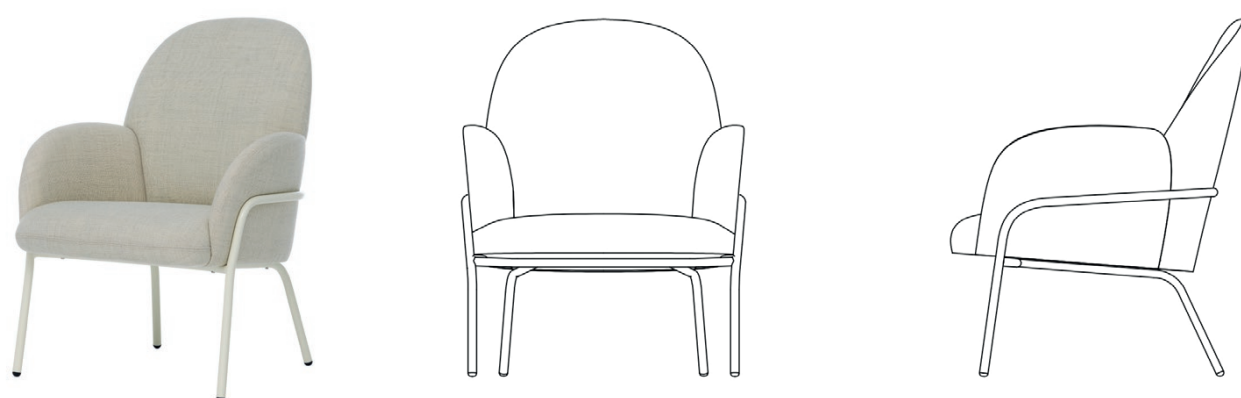

Variant	Fabric Required 140/150 cm	Width cm	Depth cm	Height cm	Seat height cm	Seat depth cm	Armrest height cm	Volume (m³)
1,5-seat with armrest + 1,5-seat without armrest + 1,5-seat with armrest	15.9	284	90	73	41	60	73	2.12
Chaise lounge large + 1-seat without armrest + 1,5-seat with armrest	16.8	261	127	73	41	60	73	2.33
Chaise lounge small + 1-seat without armrest + 1,5-seat without armrest + 1,5-seat with armrest	21.3	351	127	73	41	60	73	2.91
Chaise lounge large + 1,5-seat with armrest	12.3	199	120	73	41	60	73	1.81

Sling Armchair

Armchair in fabric/leather, with metal frame. Frame available in RAL 1013, 7021, 9005 and 9010. Designed with Note.

Price	C.O.M.	Cat A	Cat B	Cat C	Cat D	Cat E	Cat F	Cat G	Cat H	Cat I	Cat J	Sevilla	Vintage	Elmosoft/ Elmotique/ Elmovintage	Dunes/ Spectrum
Fabric/leather, with metal tube frame.															
	14715	14715	15155	15650	16340	17510	18200	19125	20570	21880	25985	18560	20880	21910	26905
Supplement other RAL classic color/pc, 1-4 pcs															
1310															
Supplement other RAL classic color/pc, 5-10 pcs															
1135															
Supplement other RAL classic color/pc >10 pcs															
Ask for quote															

Variant	Fabric Required 140/150 cm	Width cm	Depth cm	Height cm	Seat height cm	Seat depth cm	Armrest height cm	Volume (m³)
Fabric/leather, with metal tube frame.	2.7	67	75	89	43	52	61	0.54