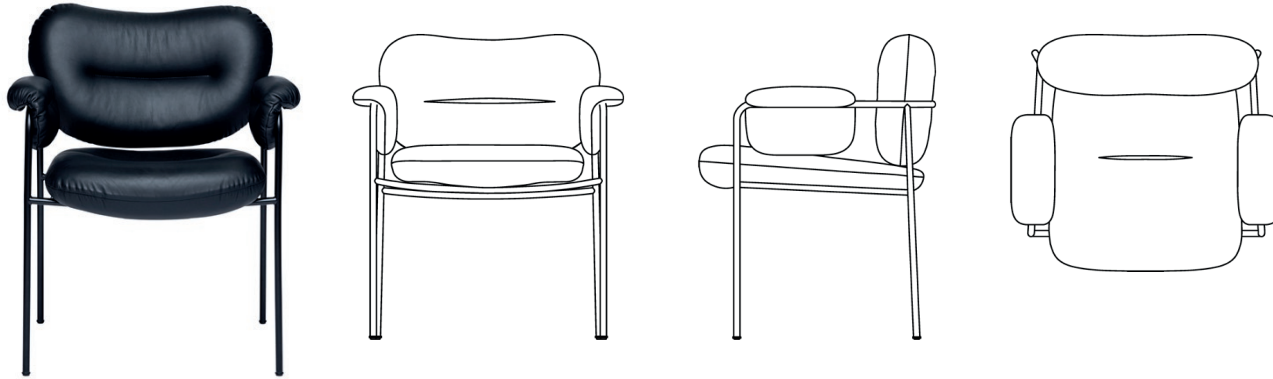

## Bollo Dining Chair (previously Spisolini)

Dining chair (previously Spisolini) in fabric/leather/sheepskin with metal base available in RAL 1013, 7021, 9005 and 9010. Designed with Andreas Engesvik.

Price	C.O.M.	Cat A	Cat B	Cat C	Cat D	Cat E	Cat F	Cat G	Cat H	Cat I	Cat J	Sheepskin	Sevilla	Vintage	Elmosoft/ Elmotique/ Elmovintage	Dunes/ Spectrum
<b>Fabric/leather/sheepskin w. metal base.</b>																
	12670	12670	12930	13225	13630	14325	14735	15285	16140	16915	19350	28735	15760	17175	17725	20755
<b>Supplement other RAL classic color/pc, 1-4 pcs</b>																
	1310															
<b>Supplement other RAL classic color/pc, 5-10 pcs</b>																
	1135															
<b>Supplement other RAL classic color/pc &gt;10 pcs</b>																
	Ask for quote															