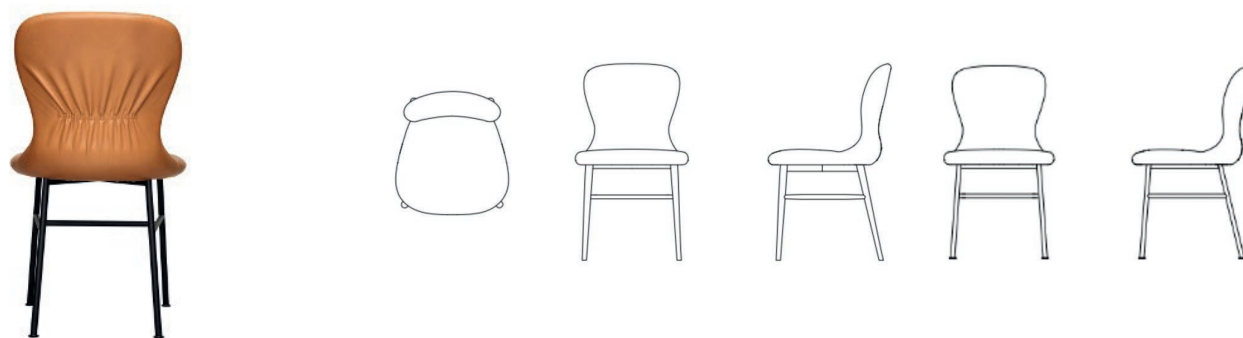

Myko Chair

Chair with moulded seat in fabric/leather, metal/wooden/wheel base. Available in Fogia's standard stains and RAL 9005. Designed with Stefan Borselius.

C.O.M.	Cat A	Cat B	Cat C	Cat D	Cat E	Cat F	Cat G	Cat H	Cat I	Cat J	Sevilla	Vintage	Elmosoft/ Elmotique/ Elmovintage	Dunes/ Spectrum	
Seat in fabric/leather, metal base															
6225	6225	6415	6640	6945	7465	7770	8185	8825	9405	11230	8510	9260	10330	12100	
Seat in fabric/leather, wooden legs															
7655	7655	7850	8070	8375	8895	9200	9615	10255	10835	12660	9945	10690	11760	13530	

Variant	Fabric Required 140/150 cm	Width cm	Depth cm	Height cm	Seat height cm	Seat depth cm	Volume (m³)
Seat in fabric/leather, metal base	1.2	48	53	83	45	42	0.26
Seat in fabric/leather, wooden legs	1.2						0.26