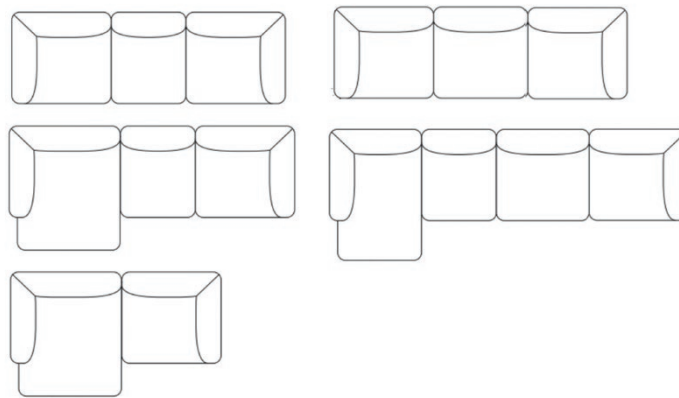

C.O.M.	Cat A	Cat B	Cat C	Cat D	Cat E	Cat F	Cat G	Cat H	Cat I	Cat J	Sevilla	Vintage	Elmosoft/ Elmotique/ Elmovintage	Dunes/ Spectrum
1,5-seat with armrest + 1-seat without armrest + 1,5-seat with armrest														
59665	59665	62230	65165	69205	76105	80180	85630	94120	101840	126025	104800	122265	132520	170675
1,5-seat with armrest + 1,5-seat without armrest + 1,5-seat with armrest														
60210	60210	62775	65715	69750	76650	80725	86175	94670	102385	126570	106510	124035	134380	172675
Chaise lounge large + 1-seat without armrest + 1,5-seat with armrest														
65045	65045	67755	70860	75125	82415	86720	92480	101455	109610	135165	111915	129845	140435	179615
Chaise lounge small + 1-seat without armrest + 1,5-seat without armrest + 1,5-seat with armrest														
81545	81545	84985	88920	94330	103570	109030	116335	127710	138050	170450	140615	163470	176195	225970
Chaise lounge large + 1,5-seat with armrest														
48605	48605	50590	52865	55985	61325	64475	68695	75265	81235	99945	84925	97990	106535	135260

Variant	Fabric Required 140/150 cm	Width cm	Depth cm	Height cm	Seat height cm	Seat depth cm	Armrest height cm	Volume (m³)
1,5-seat with armrest + 1-seat without armrest + 1,5-seat with armrest	15.9	268	90	73	41	60	73	1.98