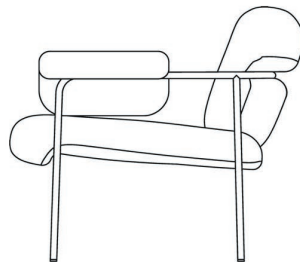

Bollo Armchair

Armchair in fabric/leather/sheepskin with metal base available in RAL 1013, 7021, 9005 and 9010. Designed with Andreas Engesvik.

Price	C.O.M.	Cat A	Cat B	Cat C	Cat D	Cat E	Cat F	Cat G	Cat H	Cat I	Cat J	Sheepskin	Sevilla	Vintage	Elmosoft/ Elmotique/ Elmovintage	Dunes/ Spectrum
Fabric/leather/sheepskin and metal base.																
	16135	16135	16520	16965	17575	18615	19230	20055	21335	22500	26150	31655	20870	22910	23855	28250
Supplement other RAL classic color/pc, 1-4 pcs																
	1310															
Supplement other RAL classic color/pc, 5-10 pcs																
	1135															
Supplement other RAL classic color/pc >10 pcs																
	Ask for quote															

Variant	Fabric Required 140/150 cm	Width cm	Depth cm	Height cm	Seat height cm	Seat depth cm	Armrest height cm	Volume (m³)
Fabric/leather/sheepskin and metal base.	2.4	81	81	71	42.5	54	62	0.5

Boxlike

A versatile sofa with a tight footprint and supportive seating position. Available in two sizes. Designed with Anna von Schewen.