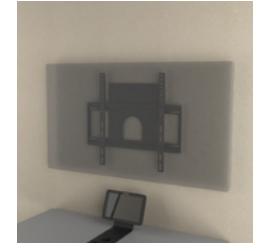

Optional functionalities

MONITOR WALL MOUNT
Add a monitor inside the pod with the monitor wall mount. Monitor (max 50") not included.