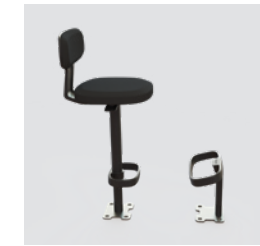

✓ Included
- Not available

Optional functionalities

FRAMERY ONE COMPACT

FRAMERY ONE COMPACT HEIGHT ADJUSTABLE STOOL
Add a height adjustable stool with a built-in footrest. The seat is custom-tailored for Framery One Compact.

FRAMERY ONE COMPACT ADDITIONAL OUTLETS Choose 1-2 USB-C PD charge ports (65 W), LAN port with 10 m / 32.8 ft cable, and 2nd power outlet.

FRAMERY ONE

FRAMERY ONE HEIGHT ADJUSTABLE CHAIR Add a height adjustable chair with two footrests and a back rest. The seat is custom-tailored for Framery One.