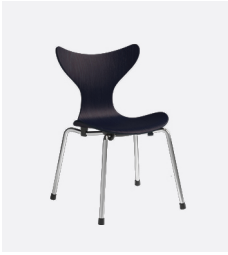

LILY™ CHILDREN'S CHAIR ARNE JACOBSEN

DESCRIPTION	EXCL. VAT	INCL. VAT
Children's chair	3.039	3.799

MATERIALS: Coloured ash veneer, chromed steel
COLOUR: Midnight blue
DIMENSIONS: Width 40 cm, height 60 cm, seat height 34 cm
COLLI: 1
ITEM NO.: 840241

LILY™ CHILDREN'S CHAIR ARNE JACOBSEN

DESCRIPTION	EXCL. VAT	INCL. VAT
Children's chair	3.039	3.799