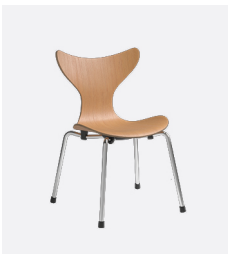

LILY™ CHILDREN'S CHAIR ARNE JACOBSEN

DESCRIPTION	EXCL. VAT	INCL. VAT
Children's chair	3.039	3.799

MATERIALS: Coloured ash veneer, chromed steel
COLOUR: Midnight blue
DIMENSIONS: Width 40 cm, height 60 cm, seat height 34 cm
COLLI: 1
ITEM NO.: 840243

SERIES 7™ CHILDREN'S CHAIR ARNE JACOBSEN

DESCRIPTION	EXCL. VAT	INCL. VAT
Children's chair	3.039	3.799