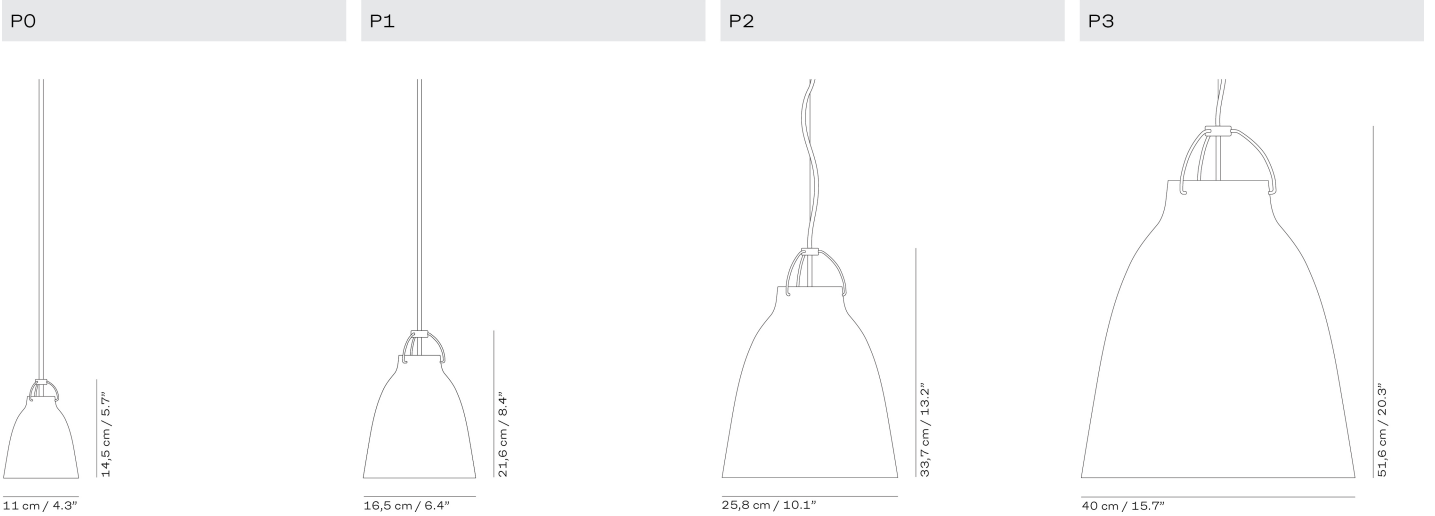

CARAVAGGIO™ OPAL
CECILIE MANZ 2005

11.2023

With Caravaggio™ Opal, Cecilie Manz has combined the characteristic Caravaggio™ design with a completely different lighting effect. The opal glass shade emits a soft, dimmed light, which is particularly suitable for rooms where a more evocative lighting is required. The lamp is suspended by the three renowned shackles, which here form a raw and masculine contrast to the feminine opal hand-blown glass. The P0 comes with an integrated LED source.

PENDANT

MODEL	COLOUR	CORD LGT. M	CORD SPECIFICATION	CANOPY COLOUR	PRODUCT CODE	EXCL. VAT	INCL. VAT
P0 LED	Opal glass	3	Silver-grey, textile	White	94722705	2.879	3.599
P1	Opal glass	3	Silver-grey, textile	White	84183105	3.679	4.599
P2	Opal glass	3 w. wire	Silver-grey, textile	White	84183205	5.839	7.299
P3	Opal glass	6 w. wire	Silver-grey, textile	White	84184105	10.399	12.999