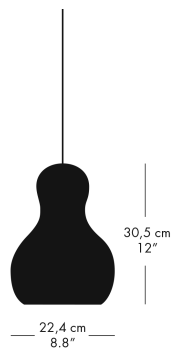

CALABASH™
KOMPLOT DESIGN 2010

11.2023

Calabash™ is authentic craftsmanship from the core to the surface. The distinctive shape of the calabash pumpkin inspired the Danish design studio Komplot Design to create a vivid and sculptural design that stands out – with or without the light turned on. The Calabash™ pendant comes with a coloured aluminium shade in two sizes – P1 and P2.

PENDANT

MODEL	COLOUR	CORD LGT. M	CORD SPECIFICATION	CANOPY COLOUR	PRODUCT CODE	EXCL. VAT	INCL. VAT
P1	Gold	3	Black, textile	Black	14017274	3.359	4.199
P1	Silver	3	Black, textile	Black	14017172	3.359	4.199
P2	Gold	3	Black, textile	Black	14018274	4.639	5.799
P2	Silver	3	Black, textile	Black	14018172	4.639	5.799
P3	Silver	6	Black, textile	Black	14023172	8.399	10.499

PENDANT P1

PENDANT P2

PENDANT P3