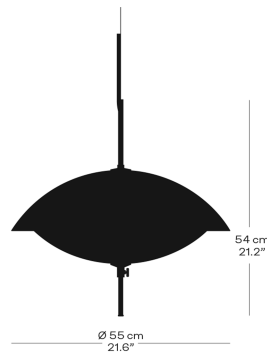

CLAM™ AHM & LUND 2019

11.2023

With beautiful, mouth-blown glass and brass details, the Clam™ pendant by Ahm & Lund is a new classic within lighting excellence. The Clam™ pendant lamp is inspired by a seashell and, like a shell hides its pearl, it 'hides' its light source. Its diffused light creates beautiful atmosphere and ambiance. The pendant is available in two sizes.

PENDANT

MODEL	COLOUR	CORD LGT. M	CORD SPECIFICATION	CANOPY COLOUR	PRODUCT CODE	EXCL. VAT	INCL. VAT
Ø440	Opal/brass	6	Black, textile	Brass	94724305	17.999	22.499
Ø550	Opal/brass	6	Black, textile	Brass	94722205	22.399	27.999

Ø440

Ø550