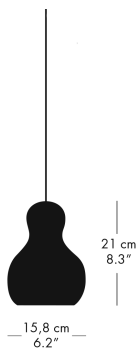

CALABASH™
KOMPLOT DESIGN 2010

11.2023

Calabash™ is authentic craftsmanship from the core to the surface. The distinctive shape of the calabash pumpkin inspired the Danish design studio Komplot Design to create a vivid and sculptural design that stands out – with or without the light turned on. The Calabash™ pendant comes with a coloured aluminium shade in two sizes – P1 and P2.

PENDANT

MODEL	COLOUR	CORD LGT. M	CORD SPECIFICATION	CANOPY COLOUR	PRODUCT CODE	EXCL. VAT	INCL. VAT
P1	Gold	3	Black, textile	Black	14017274	3.359	4.199
P1	Silver	3	Black, textile	Black	14017172	3.359	4.199
P2	Gold	3	Black, textile	Black	14018274	4.639	5.799
P2	Silver	3	Black, textile	Black	14018172	4.639	5.799
P3	Silver	6	Black, textile	Black	14023172	8.399	10.499

PENDANT P1