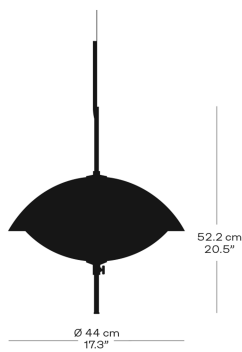

CLAM™ AHM & LUND 2019

11.2023

With beautiful, mouth-blown glass and brass details, the Clam™ pendant by Ahm & Lund is a new classic within lighting excellence. The Clam™ pendant lamp is inspired by a seashell and, like a shell hides its pearl, it 'hides' its light source. Its diffused light creates beautiful atmosphere and ambiance. The pendant is available in two sizes.

PENDANT

MODEL	COLOUR	CORD LGT. M	CORD SPECIFICATION	CANOPY COLOUR	PRODUCT CODE	EXCL. VAT	INCL. VAT
Ø440	Opal/brass	6	Black, textile	Brass	94724305	17.999	22.499
Ø550	Opal/brass	6	Black, textile	Brass	94722205	22.399	27.999

Ø440