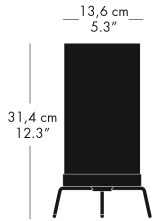

PM-02 PAUL MCCOBB 1950

11.2023

PM-02 is a simple, elegant table lamp designed by Paul McCobb, a renowned American mid-century designer with a Scandinavian design feel. This product is a continuation of Paul McCobb's Planner™ series, a line of simple, practical, moderately-priced products from the 1950s. The table lamp comes with an opal glass shade and two base variants: Untreated solid brass (which beautifully patinates over time and with use) or black lacquered steel.

MODEL	COLOUR	CORD LGT. M	CORD SPECIFICATION	PRODUCT CODE	EXCL. VAT	INCL. VAT
PM-02	Opal/black	2.5	Black, textile	82719708	2.559	3.199
PM-02	Opal/brass	2.5	Black, textile	82719518	3.359	4.199

PM-02