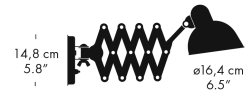

TABLE 6556-T