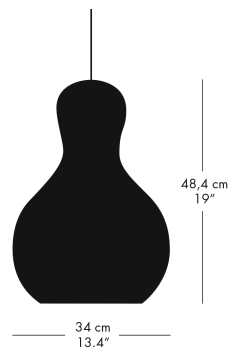

CALABASH™
KOMPLOT DESIGN 2010

11.2023

Calabash™ is authentic craftsmanship from the core to the surface. The distinctive shape of the calabash pumpkin inspired the Danish design studio Komplot Design to create a vivid and sculptural design that stands out – with or without the light turned on. The Calabash™ pendant comes with a coloured aluminium shade in two sizes – P1 and P2.

PENDANT

MODEL	COLOUR	CORD LGT. M	CORD SPECIFICATION	CANOPY COLOUR	PRODUCT CODE	EXCL. VAT	INCL. VAT
P1	Gold	3	Black, textile	Black	14017274	3.359	4.199
P1	Silver	3	Black, textile	Black	14017172	3.359	4.199
P2	Gold	3	Black, textile	Black	14018274	4.639	5.799
P2	Silver	3	Black, textile	Black	14018172	4.639	5.799
P3	Silver	6	Black, textile	Black	14023172	8.399	10.499

PENDANT P1

PENDANT P2

PENDANT P3