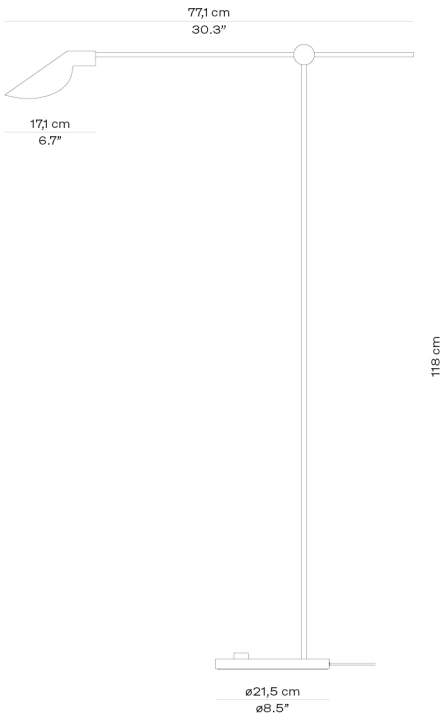

MS SERIES
METTE SCHELDE 2023

11.2023

The MS lamp series - a clean, cool and modern lighting collection consisting of one floor lamp and two table lamps designed to set the perfect mood. Created by contemporary Danish designer Mette Schelde, the Nordic inspired design casts a subtle pointed light, ideal for focused working, and have a dimmable function to suit different moods and needs.

FLOOR

MODEL	COLOUR	CORD LGT. M	CORD SPECIFICATION	PRODUCT CODE	EXCL. VAT	INCL. VAT
MS011	Steel	3	Black, silicone	31000120	11.599	14.499
MS011	Black PVD	3	Black, silicone	31000208	11.599	14.499

TABLE

MODEL	COLOUR	CORD LGT. M	CORD SPECIFICATION	PRODUCT CODE	EXCL. VAT	INCL. VAT
MS021	Steel	3	Black, silicone	32000320	9.599	11.999
MS021	Black PVD	3	Black, silicone	32000408	9.599	11.999
MS022	Steel	3	Black, silicone	32000520	7.119	8.899
MS022	Black PVD	3	Black, silicone	32000608	7.119	8.899

MS011