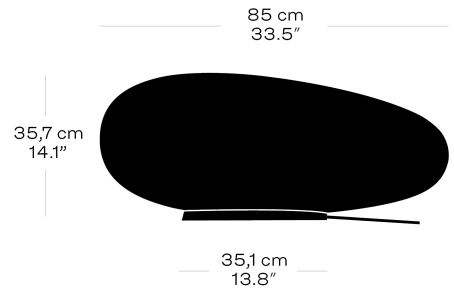

CANOPY

MODEL	COLOUR	PRODUCT CODE	EXCL. VAT	INCL. VAT
Adjustable canopy	White	18615605	2.639	3.299

PENDANT

ADJUSTABLE CANOPY

TABLE/FLOOR

CALABASH™
KOMPLOT DESIGN 2010

11.2023

Calabash™ is authentic craftsmanship from the core to the surface. The distinctive shape of the calabash pumpkin inspired the Danish design studio Komplot Design to create a vivid and sculptural design that stands out – with or without the light turned on. The Calabash™ pendant comes with a coloured aluminium shade in two sizes – P1 and P2.