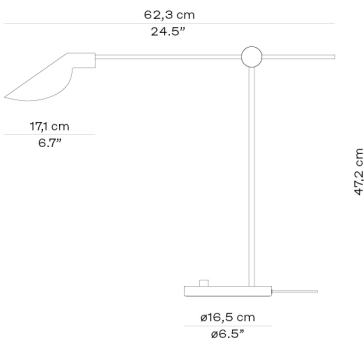

MS SERIES
METTE SCHELDE 2023

11.2023

The MS lamp series - a clean, cool and modern lighting collection consisting of one floor lamp and two table lamps designed to set the perfect mood. Created by contemporary Danish designer Mette Schelde, the Nordic inspired design casts a subtle pointed light, ideal for focused working, and have a dimmable function to suit different moods and needs.

FLOOR

MODEL	COLOUR	CORD LGT. M	CORD SPECIFICATION	PRODUCT CODE	EXCL. VAT	INCL. VAT
MS011	Steel	3	Black, silicone	31000120	11.599	14.499
MS011	Black PVD	3	Black, silicone	31000208	11.599	14.499

TABLE

MODEL	COLOUR	CORD LGT. M	CORD SPECIFICATION	PRODUCT CODE	EXCL. VAT	INCL. VAT
MS021	Steel	3	Black, silicone	32000320	9.599	11.999
MS021	Black PVD	3	Black, silicone	32000408	9.599	11.999
MS022	Steel	3	Black, silicone	32000520	7.119	8.899
MS022	Black PVD	3	Black, silicone	32000608	7.119	8.899

MS011

MS021

MS022