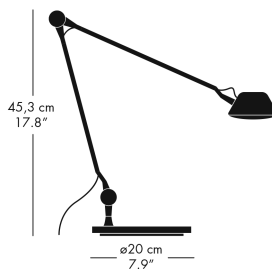

AQ01™
ANNE QVIST 2017

The AQ01™ has curvy edges and matt finish. The aluminium shade can be switched on, off and dimmed directly at the top. The diffuser prevents glare and gives off direct downward illumination in a symmetric rotational pattern. The delicate arms connecting the two joints hide the wire within and keep it in place with an internal spring. The AQ01™ can be configured as a plug-in, table lamp or wall mounted lamp.

SINGLE UNIT (FOR REPLACEMENT)

MODEL	COLOUR	CORD LGT. M	CORD SPECIFICATION	PRODUCT CODE	EXCL. VAT	INCL. VAT
AQ01 - LED	White	2,5	White, PVC + adapter	62698505	3.359	4.199
AQ01 - LED	Black	2,5	Black, PVC + adapter	62698408	3.359	4.199
AQ01 - LED	Blue	2,5	Blue, PVC + adapter	62698606	3.359	4.199

PLUG-IN

MODEL	COLOUR	CORD LGT. M	CORD SPECIFICATION	PRODUCT CODE	EXCL. VAT	INCL. VAT
AQ01 + Plug-in	White	2,5	White, PVC + adapter	62716005	3.839	4.799
AQ01 + Plug-in	Black	2,5	Black, PVC + adapter	62716208	3.839	4.799
AQ01 + Plug-in	Blue	2,5	Blue, PVC + adapter	62716106	3.839	4.799

TABLE

MODEL	COLOUR	CORD LGT. M	CORD SPECIFICATION	PRODUCT CODE	EXCL. VAT	INCL. VAT
AQ01 + Table base	White	2,5	White, PVC + adapter	62699105	3.999	4.999
AQ01 + Table base	Black	2,5	Black, PVC + adapter	62699008	3.999	4.999
AQ01 + Table base	Blue	2,5	Blue, PVC + adapter	62699206	3.999	4.999

WALL

MODEL	COLOUR	CORD LGT. M	CORD SPECIFICATION	PRODUCT CODE	EXCL. VAT	INCL. VAT
AQ01 + Wall base	White	2,5	White, PVC + adapter	62698805	3.679	4.599
AQ01 + Wall base	Black	2,5	Black, PVC + adapter	62698708	3.679	4.599
AQ01 + Wall base	Blue	2,5	Blue, PVC + adapter	62698906	3.679	4.599

PLUG-IN

TABLE

WALL