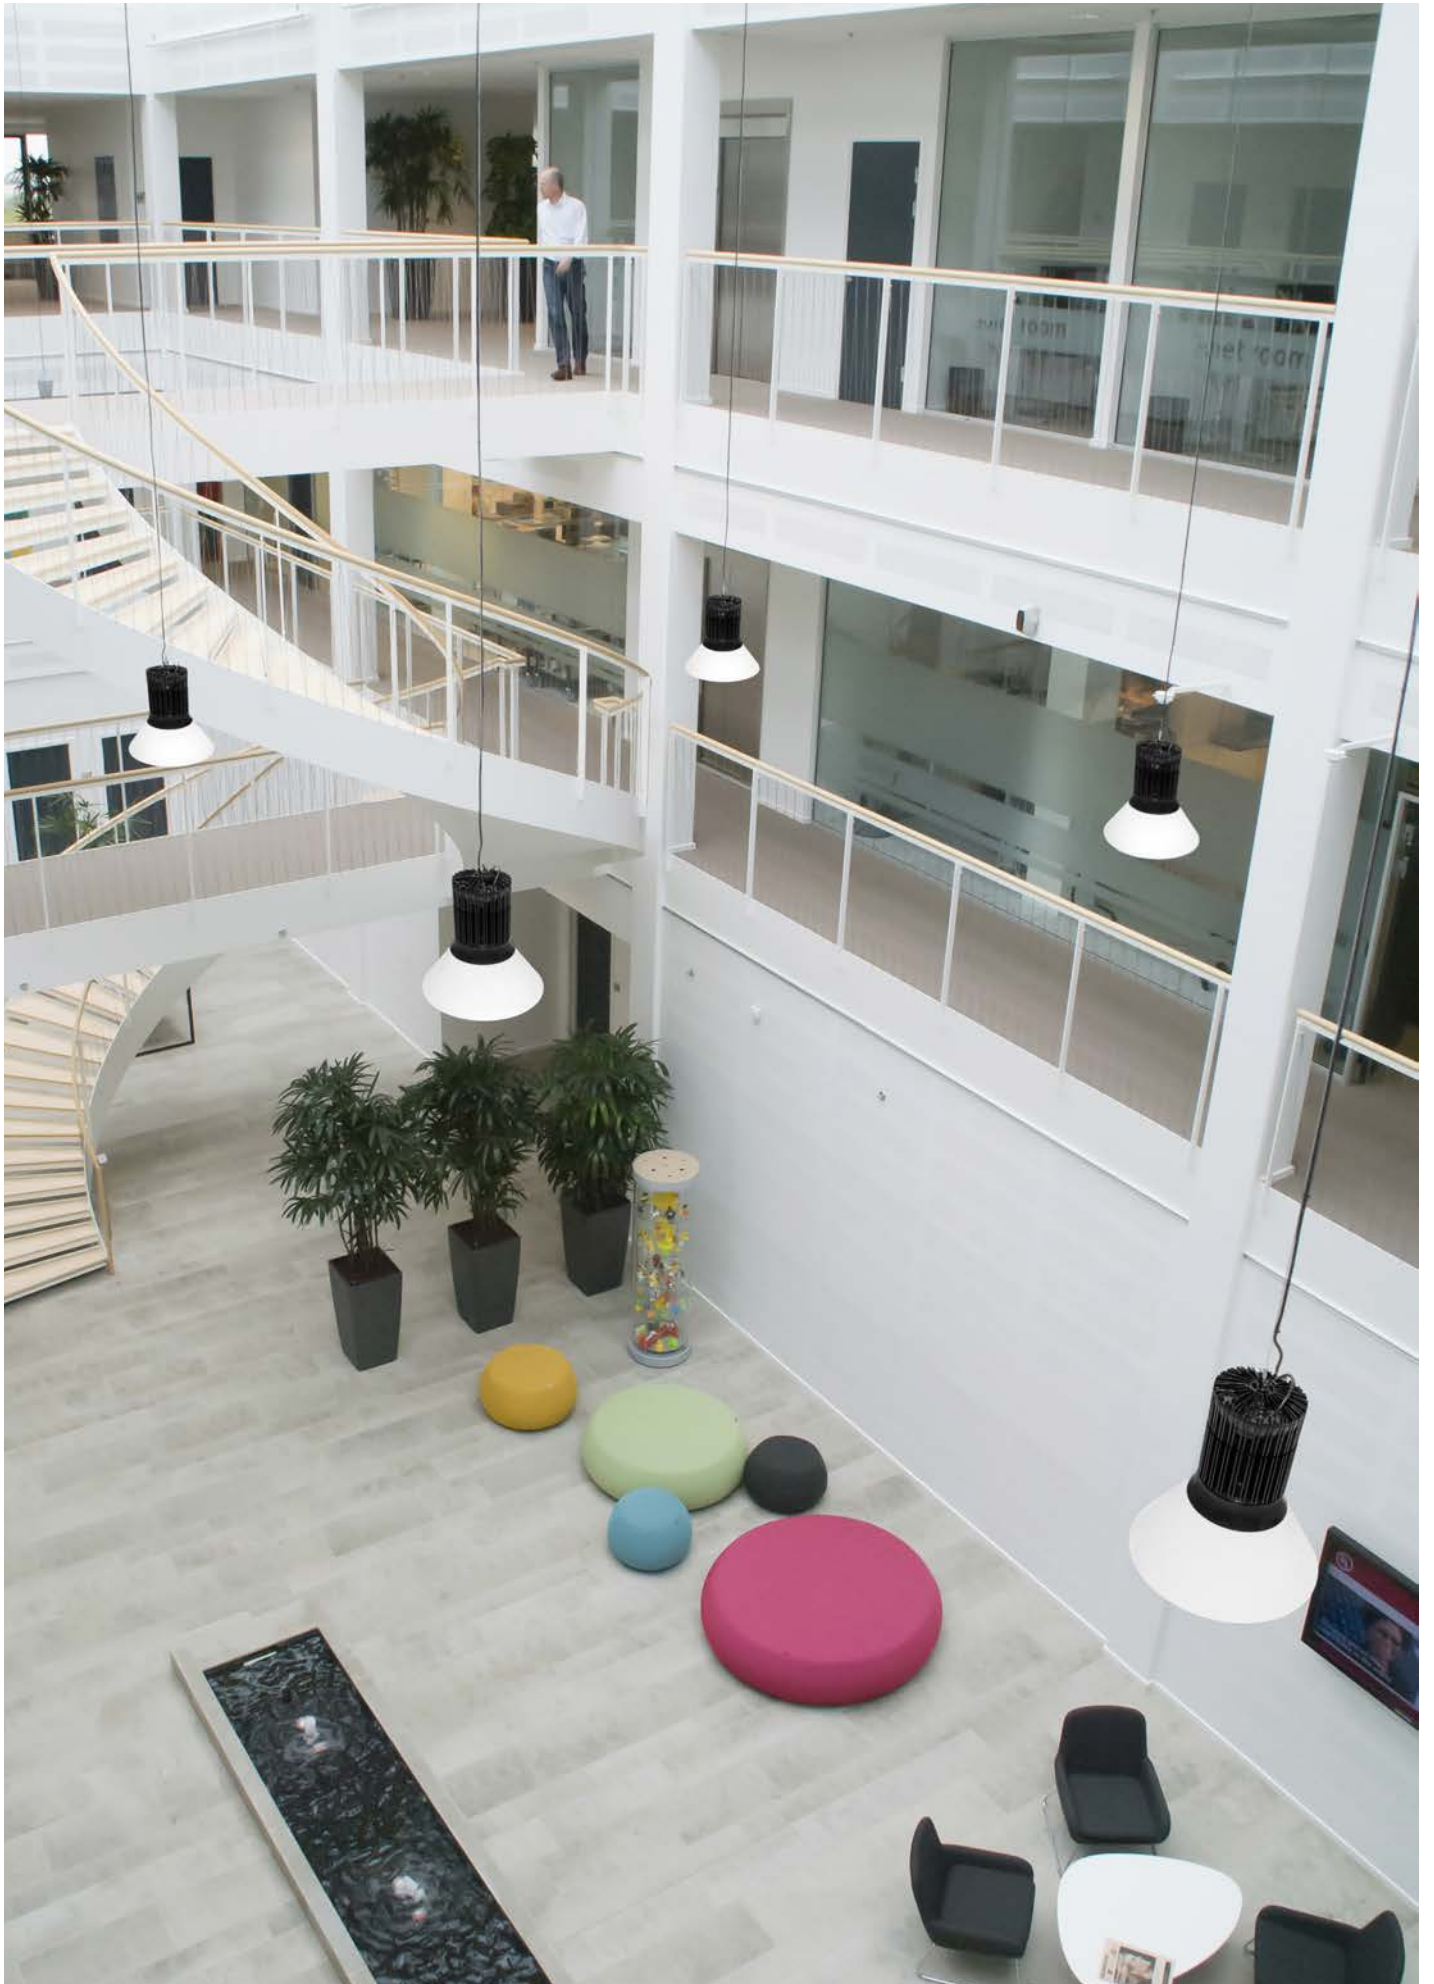

# Alfabetiskt index

---

A70-WG G2	49
A90-P	37
Adapt-F1 Desk Side	52
Adapt-F1 Desk Front	52
Adapt -F2 Desk Corner	53
Adapt-F2 Desk Front	53
Air LED	7
ALP	44
C21	54
C35-R	55
C56-P	36
C70-P	56
C70-R	55
C70-S	56
C75-P G2 LED	36
C77-P	56
C80-P G2	57
C88-P	61
C90-P	57
C95-P	59
C95-P Circle	58
C95-R	62
C95-S	62
Carelite LED	33
Circus LED	25, 31
DIS	47
Eas LED	38
ELV	42
Free LED	51
FL LED	11
FRÖ	46
KFM LED   KFM LED ESD	27
L-1 LED	10
L-1 P G2	39
L-1 Wall	48
LFM LED G2	24
LHH LED	30
LUN	45
Motus Flat	15
Motus Floor	51
Motus Line	60
Motus Mini	13
Motus Pendant	40
Motus Table	14
Motus Wall	50
Ninety	12
Pro Track DALI	64
S70 Midi G2 LED	63
S70 Midi LED	64
S80	64
S90 Line	65
S90 Spot	65
SNÖ	43
Split	6
SVA	41
Trace	8
Wave LED   Wave LED ESD	26