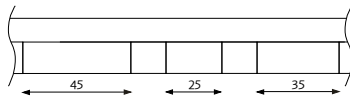

## Ribbpaneler

2400 x 600 mm	Art.nr	1-39 paneler	40-199 paneler	200 + paneler
Classic Oak Barcode, RS black	WR24000070G	1 894:-	1 768:-	1 642:-
Classic Oak Barcode, RS grey	WR24000071G	1 894:-	1 768:-	1 642:-
Classic Ash Barcode, RS black	WR24000072G	1 894:-	1 768:-	1 642:-
Classic Ash Barcode, RS grey	WR24000073G	1 894:-	1 768:-	1 642:-
Rustic Natural Oak Barcode, RS black	WR24000074G	1 894:-	1 768:-	1 642:-
Walnut Barcode, RS black	WR24000077G	2 174:-	2 028:-	1 884:-
Rustic Grey Oak Barcode, RS black	WR24000075G	2 540:-	2 394:-	2 256:-
Rustic Antique Oak Barcode, RS black	WR24000076G	2 540:-	2 394:-	2 256:-
Black Diamond Ash Barcode, RS black	WR24000078G	2 540:-	2 394:-	2 256:-
Rustic Smoked Oak Barcode, RS black	WR24000079G	2 540:-	2 394:-	2 256:-