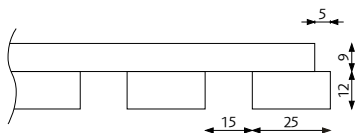

## Ribbpaneler

<b>2400 x 600 mm</b>	<b>Art.nr</b>	<b>1-39 paneler</b>	<b>40-199 paneler</b>	<b>200 + paneler</b>
Classic Oak, RS black	WR24000010G	1 628:-	1 538:-	1 448:-
Classic Oak, RS grey	WR24000015G	1 628:-	1 538:-	1 448:-
Rustic Natural Oak, RS black	WR24000011G	1 628:-	1 538:-	1 448:-
Classic Ash, RS black	WR24000021G	1 628:-	1 538:-	1 448:-
Classic Ash, RS grey	WR24000022G	1 628:-	1 538:-	1 448:-
Walnut, RS black	WR24000020G	1 862:-	1 754:-	1 644:-
Rustic Smoked Oak, RS black	WR24000014G	2 214:-	2 084:-	1 952:-
Rustic Antique Oak, RS black	WR24000012G	2 214:-	2 084:-	1 952:-
Rustic Grey Oak, RS black	WR24000013G	2 214:-	2 084:-	1 952:-
Black Diamond Ash, RS black	WR24000023G	2 214:-	2 084:-	1 952:-