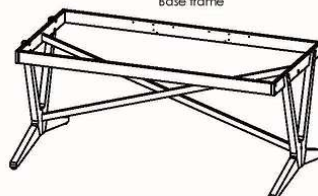

Tabletop thickness, with profile

HB108015E Xenia dining table extendable
240x120(290x120), oval, profile edge
2400

HB108015E Xenia dining table extendable
240x120(290x120), oval, profile edge
2900

Base frame