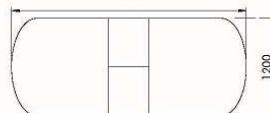

Tabletop thickness, with profile

HB108015E Xenia dining table extendable
240x120(290x120), oval, profile edge
2400

HB108015E Xenia dining table extendable
240x120(290x120), oval, profile edge
2900

Base frame