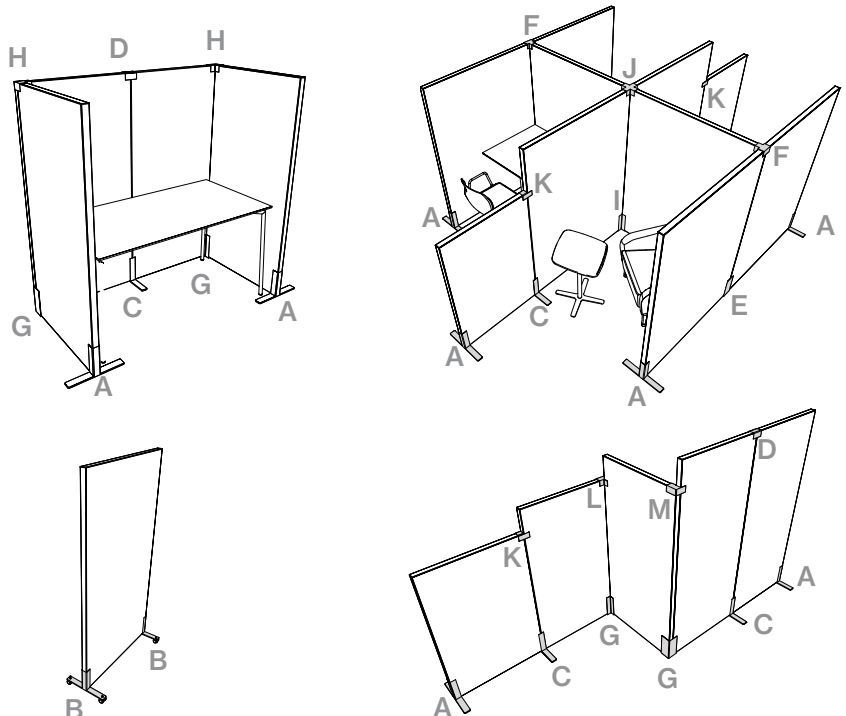

Kopplingsbeslag

End connection	471
End connection wheel	624
Duo connection floor	556
Duo connection top	243
T-connection floor	499
T-connection top	340
L-connection floor	476
L-connection top	317
4-connection floor	640
4-connection top	408
High-low connection top straight	227
High-low connection top right	335
High-low connection top left	335