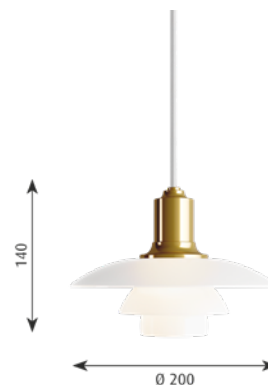

Mounting: Suspension type: Cable 2x0,75mm². Canopy: Yes. Cable length: 3m.

Weight: Max. 1.5kg.

Class: Ingress protection IP20. Electric shock protection II w/o ground.

FINISH	LIGHT SOURCE	CABLE	EAN	ORDER NO.	Exkl. moms	Inkl. moms
Black Metallised	1x20W E14	Black fabric cord	5703411569894	5741099252	6,560	8,200
Brass Metallised	1x20W E14	White fabric cord	5703411097427	5741100125	6,560	8,200
High Lustre Chrome Plated	1x20W E14	Black fabric cord	5703411069844	5741084908	6,300	7,875
SPARE PART			EAN	ORDER NO.	Exkl. moms	Inkl. moms
PH 2/1 middle shade glass			5703411073964	5741084940	1,908	2,385
PH 2/1 lower shade glass			5703411073971	5741084953	1,704	2,130
PH 2-1, top shade glass Pendant			5703411087145	5741084898	3,044	3,805
Canopy Black 2-part tophat®			5703411179321	5749329021	212	265
Canopy White 2-part tophat®			5703411179338	5749329034	212	265
PH 2-1, springholder w/springs			5703411194010	5741086333	448	560