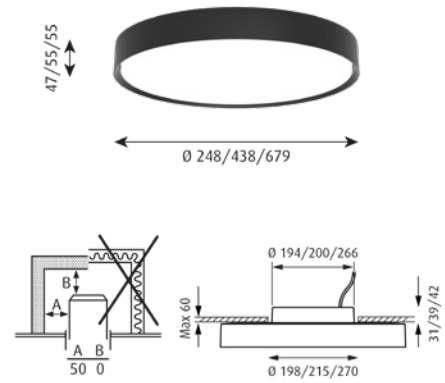

LP SLIM ROUND SEMI RECESSED

Recessed

Designer: Louis Poulsen A/S

Concept: The slim housing encircles a high-efficient acrylic diffuser emitting diffused primarily downward directed light. The slim body has a slight curvature and an inner curve which reduces contrast. The product family comes in a range of sizes and mounting options for a wide range of applications. Surface mounted and suspended versions have an indirect light component.

Finish: White or black, powder coated or clear lacquered, pickled aluminium.

Material: Reflector: Die cast aluminium. Diffuser: Acrylic, opal or micro prismatic. Installation lock: Aluminium.

Mounting: Ceiling thickness: 1–60 mm.
Cut-out dimensions: Ø 250: Ø198mm, Ø 440: Ø215mm, Ø 680: Ø 270mm.
Optional mounting bracket or wire for alternative installation.
Looping: Approved, max 5 x 2.5 mm².
Driver integrated.

Weight: Max: 8kg

Class: Ingress protection IP20. Electric shock protection I.

DIMENSIONS	FINISH	LIGHT SOURCE	LIGHTING CONTROL	LUMEN	SHIELD/DIFFUSER	MOUNTING	EAN	ORDER NO.	Exkl. moms	Inkl. moms
Ø 250	Black	LED 3000K 13W	DALI	1089	OPAL	SEMI-RECESSED	5703411649800	5742584261	6,584	8,230
Ø 250	Dark Aluminium Raw	LED 3000K 13W	DALI	1089	OPAL	SEMI-RECESSED	5714693250806	5742584766	6,584	8,230
Ø 250	White	LED 3000K 13W	DALI	1248	OPAL	SEMI-RECESSED	5703411650370	5742584232	6,584	8,230
Ø 250	White	LED 3000K 13W	DALI	1132	PRISMATIC	SEMI-RECESSED	5714693545599	5742585037	7,740	9,675
Ø 250	White	LED 4000K 13W	DALI	1274	OPAL	SEMI-RECESSED	5703411650189	5742584245	6,584	8,230
Ø 250	White	LED 4000K 13W	DALI	1155	PRISMATIC	SEMI-RECESSED	5714693545889	5742585040	7,740	9,675
Ø 250	White	LED KELVIN ADJUSTABLE	DALI KELVIN ADJUSTABLE	1232	OPAL	SEMI-RECESSED	5703411649992	5742584258	7,420	9,275
Ø 250	White	LED KELVIN ADJUSTABLE	DALI KELVIN ADJUSTABLE		PRISMATIC	SEMI-RECESSED	5714693546497	5742585053	8,576	10,720
Ø 440	Black	LED 3000K 25W	DALI	2373	OPAL	SEMI-RECESSED	5703411658987	5742584326	10,200	12,750
Ø 440	Dark Aluminium Raw	LED 3000K 25W	DALI	2373	OPAL	SEMI-RECESSED	5714693252206	5742584795	10,200	12,750
Ø 440	White	LED 3000K 25W	DALI	2677	OPAL	SEMI-RECESSED	5703411659557	5742584290	10,200	12,750
Ø 440	White	LED 3000K 25W	DALI	2357	PRISMATIC	SEMI-RECESSED	5714693547548	5742585105	11,356	14,195
Ø 440	White	LED 3000K 35W	DALI HIGH OUTPUT	3611	PRISMATIC	SEMI-RECESSED	5714693548590	5742585150	12,320	15,400
Ø 440	White	LED 4000K 25W	DALI	2731	OPAL	SEMI-RECESSED	5703411659366	5742584300	10,200	12,750
Ø 440	White	LED 4000K 25W	DALI	2405	PRISMATIC	SEMI-RECESSED	5714693547753	5742585118	11,356	14,195
Ø 440	White	LED 4000K 35W	DALI HIGH OUTPUT	3991	OPAL	SEMI-RECESSED	5714693548385	5742585147	11,168	13,960
Ø 440	White	LED 4000K 35W	DALI HIGH OUTPUT	3684	PRISMATIC	SEMI-RECESSED	5714693548904	5742585163	12,320	15,400
Ø 440	White	LED KELVIN ADJUSTABLE	DALI KELVIN ADJUSTABLE	2532	OPAL	SEMI-RECESSED	5703411659175	5742584313	11,040	13,800
Ø 440	White	LED KELVIN ADJUSTABLE	DALI KELVIN ADJUSTABLE		PRISMATIC	SEMI-RECESSED	5714693547968	5742585121	12,192	15,240
Ø 680	Black	LED 3000K 53W	DALI	5814	OPAL	SEMI-RECESSED	5703411657843	5742584384	19,580	24,475
Ø 680	Dark Aluminium Raw	LED 3000K 53W	DALI	5814	OPAL	SEMI-RECESSED	5714693253524	5742584821	19,580	24,475
Ø 680	White	LED 3000K 46W	DALI	4721	PRISMATIC	SEMI-RECESSED	5714693860999	5742585341	20,736	25,920
Ø 680	White	LED 3000K 53W	DALI	6266	OPAL	SEMI-RECESSED	5703411658413	5742584355	19,580	24,475
Ø 680	White	LED 4000K 46W	DALI	4817	PRISMATIC	SEMI-RECESSED	5714693861248	5742585354	20,736	25,920
Ø 680	White	LED 4000K 53W	DALI	6393	OPAL	SEMI-RECESSED	5703411658222	5742584368	19,580	24,475
Ø 680	White	LED KELVIN ADJUSTABLE	DALI KELVIN ADJUSTABLE	6383	OPAL	SEMI-RECESSED	5703411658031	5742584371	20,708	25,885
Ø 680	White	LED KELVIN ADJUSTABLE	DALI KELVIN ADJUSTABLE	4809	PRISMATIC	SEMI-RECESSED	5714693861637	5742585367	21,864	27,330
SPARE PART							EAN	ORDER NO.	Exkl. moms	Inkl. moms
Slim Round Ø680 diffuser opal							5703411642542	5742584627	1,456	1,820
SLIM ROUND SEMI-REC 680 MOUNT. DEVICE							5703411656297	5742584436	1,528	1,910
Slim Round semi-rec Ø250/440 mount device							5703411656488	5742584423	1,172	1,465
Slim Round Ø250 replacement kit LED 3K90							5703411835951	5741087963	1,156	1,445
Slim Round Ø250 replacement kit LED 4K90							5703411836163	5741087976	1,156	1,445
Slim Round Ø440 replacement kit LED 3K90							5703411836798	5741087989	2,432	3,040
Slim Round Ø440 replacement kit LED 4K90							5703411837009	5741087992	2,432	3,040
Slim Round Ø680 R/SR/S replacement kit LED 3K90							5703411837467	5741087947	7,600	9,500
Slim Round Ø680 R/SR/P replacement kit LED 4K90							5703411837832	5741087950	7,600	9,500