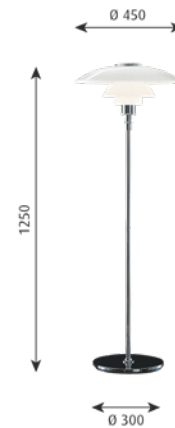

PH 4¹/₂-3¹/₂ GLASS FLOOR

Floor lamps

Designer: Poul Henningsen

Concept: The fixture is designed based on the principle of a reflective three-shade system, which directs the majority of the light downwards. The shades are made of mouth-blown opal three-layer glass, which is glossy on top and sandblasted matt on the underside, giving a soft and diffused light distribution.

Finish: High lustre chrome plated. White opal glass.

Material: Shades: Mouth-blown white opal glass. Anti glare ring: Purple, spun aluminium. Top plate: High lustre chrome plated, spun brass. Base: High lustre chrome plated, spun brass. Stem: High lustre chrome plated, steel.

Mounting: Cable type: Plastic cord with plug. Cable length: 3.3m. Light control: On/off switch on cord.

Weight: Max. 15kg.

Class: Ingress protection IP20. Electric shock protection II w/o ground.

FINISH	LIGHT SOURCE	SWITCH/PLUG	EAN	ORDER NO.	Exkl. moms	Inkl. moms
High Lustre Chrome Plated	1x100W E27	With switch	5703411009161	5744161514	34,852	43,565
SPARE PART			EAN	ORDER NO.	Exkl. moms	Inkl. moms
PH 4¹/₂-3¹/₂ glass Table/Floor topshade acc			5703411000328	5744610722	14,380	17,975
PH 4¹/₂-3¹/₂ glass Table/Floor middle shade			5703411009499	5744610612	6,136	7,670
PH 4¹/₂-3¹/₂ glass Table/Floor lower shade			5703411009505	5744610625	4,580	5,725
Foot switch On/Off black			5703411196090	5717000000	424	530
Finger screw SS M3X16 (3pcs) middle			5703411841808	5744610845	84	105
Finger screw SS M3X12 (3pcs) lower			5703411842089	5744610528	70	88