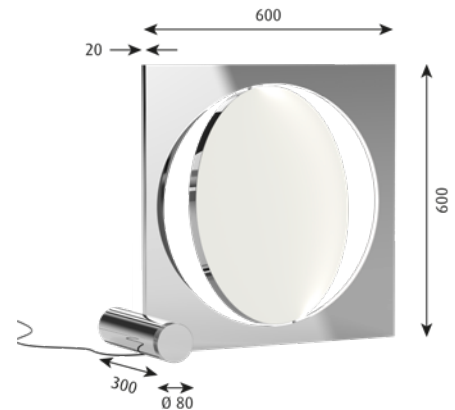

Finish: High lustre chrome-plated.

Disc: High lustre chrome-plated on one side and white, wet painted on the opposite side.

Material: Frame: High lustre chrome-plated solid cast aluminium.

Cylinder and switch: High lustre chrome-plated extruded aluminium.

Disc: Solid cast aluminium. High lustre chrome-plated on one side and white on the opposite side.

Opal silicone diffuser.

Mounting: Cable type: Black PVC cord.

Cable length: 2.5m.

LED-adapter: Separate, plugs into power outlet.

Light control: Rotatable switch on cylinder with stepless dimming.

The disc can rotate 360° around its own axis.

Weight: 20 kg

Class: Ingress protection IP20. Electric shock protection II wo/ ground.

Info notes: LED adapter fitted externally on cord. Turn on/off the light by rotating switch on cylinder with light fading in/out. Stepless dimming. The reflector disc can rotate 360° around its own axis. The lamps are numbered in editions of 100 pieces per edition and will be engraved with edition number and a unique sequential number from 1 - 100. This product is fitted with an integrated energy-saving LED light source. Should you wish to replace it, please contact Louis Poulsen so we can help you purchase the correct LED Replacement Kit. Please note that LED-replacement should always be carried out by an authorised electrician.

DIMENSIONS	FINISH	LIGHT SOURCE	SWITCH/PLUG	EAN	ORDER NO.	Exkl. moms	Inkl. moms
600x600	High Lustre Chrome/White	LED 3500K 19W	With dimmer	5714693005796	5744168274	55,160	68,950