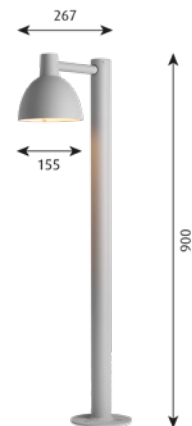

TOLDBOD 155 BOLLARD

Bollard

Designer: Louis Poulsen A/S

Concept: The light is directed 100% downwards and the shade has a matt white painted interior emitting a soft, diffused, comfortable light.

Finish: Aluminium coloured with textured surface or black with textured surface, powder coated.

Material: Fixture head: Chilled casting aluminium. Shield: Laser cut acrylic satine. Arm: Chilled casting aluminium. Post: Extruded aluminium.

Mounting: Terminal block: 1x5x2.5mm². Cable entries: 2x bottom entries to Ø 17mm. Looping: Approved, max. 5x2,5mm².

Weight: Max. 2kg.

Class: Ingress protection IP44. Electric shock protection I. IK05.

Info notes: Earth anchor to be ordered separately. Anchor bolts to be sourced locally.

FINISH	LIGHT SOURCE	POLE TYPE	EAN	ORDER NO.	Exkl. moms	Inkl. moms
Aluminium Colour Texture	E14	POST W/BASE PLATE	5703411195987	5747293285	7,656	9,570
Black Texture	E14	POST W/BASE PLATE	5703411196144	5747293272	7,656	9,570
SPARE PART			EAN	ORDER NO.	Exkl. moms	Inkl. moms
Tolddod Wall/Bollard 155 shield			5703411177051	5743145528	312	390
ACCESSORIES			EAN	ORDER NO.	Exkl. moms	Inkl. moms
PH3-2½ BOL./TOLDBOD BOL.EARTH ANCHOR NEW			5703411194096	5747293696	1,104	1,380