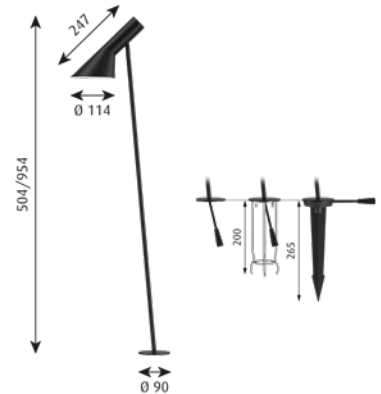

Baseplate mounting 1: Mounting on a surface with overground installation. Enclosed cables running over the ground. When using T-connector for multiple bollards the connector must be easily accessible. The cables must be fixed for legal fixed installation. Requires installation by certified electrician.

Baseplate mounting 2: Mounting on a surface with in-ground installation. Use installation tubes for in-ground installation, with enclosed cables running inside, for legal fixed installation. Requires installation by certified electrician.

Weight: Max 1.8 kg.

Class: Ingress protection: IP 65.
Electric shock protection III.
IK06

Info notes: The adapter is positioned externally from the fixture and can run up to 6 bollards. Maximum distance to last bollard is 30m. Spike: Plug and play. Let the enclosed cables run over the ground. Uses standard cables and connectors which are supplied. Anchor/Base: Requires certified electrician. Use installation tube for inground installation, with enclosed cables running inside, for legal fixed installation. This product is fitted with an integrated energy-saving LED light source. Should you wish to replace it, please contact Louis Poulsen so we can help you purchase the correct LED Replacement Kit. Please note that LED-replacement should always be carried out by an authorised electrician.

DIMENSIONS	FINISH	LIGHT SOURCE	LUMEN	MOUNTING	EAN	ORDER NO.	Exkl. moms	Inkl. moms
LONG	Black Texture	LED 2700K 6.5W	454	SPIKE W/O ADAP W/CONNECTOR	5714693070145	5747306923	5,892	7,365
LONG	Black Texture	LED 2700K 6.5W	454	ANCHOR WO/ADAPTOR	5714693070176	5747306897	6,164	7,705
LONG	Black Texture	LED 2700K 6.5W	454	BASE WO/ADAPTOR	5714693255719	5747306868	5,768	7,210
LONG	Black Texture	LED 3000K 6.5W	454	SPIKE W/O ADAP W/CONNECTOR	5714693070152	5747306910	5,892	7,365
LONG	Black Texture	LED 3000K 6.5W	454	ANCHOR WO/ADAPTOR	5714693070183	5747306884	6,164	7,705
LONG	Black Texture	LED 3000K 6.5W	454	BASE WO/ADAPTOR	5714693070213	5747306855	5,768	7,210
SHORT	Black Texture	LED 2700K 6.5W	454	SPIKE W/O ADAP W/CONNECTOR	5714693070237	5747306839	5,528	6,910
SHORT	Black Texture	LED 2700K 6.5W	454	ANCHOR WO/ADAPTOR	5714693070268	5747306800	5,800	7,250
SHORT	Black Texture	LED 2700K 6.5W	454	BASE WO/ADAPTOR	5714693070299	5747306774	5,404	6,755
SHORT	Black Texture	LED 3000K 6.5W	454	SPIKE W/O ADAP W/CONNECTOR	5714693070244	5747306826	5,528	6,910
SHORT	Black Texture	LED 3000K 6.5W	454	ANCHOR WO/ADAPTOR	5714693070275	5747306790	5,800	7,250
SHORT	Black Texture	LED 3000K 6.5W	454	BASE WO/ADAPTOR	5714693070305	5747306761	5,404	6,755