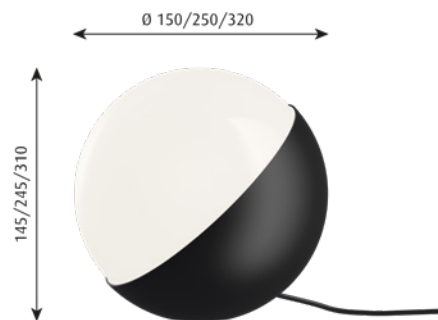

VL STUDIO TABLE/FLOOR

Floor lamps, Table lamps

Designer: Vilhelm Lauritzen

Concept: The fixture emits a glare-free diffused light. The triple-layered opal glass provides a very comfortable light distribution and radiates a pleasantly delicate glow to the surroundings.

Finish: Matt black, wet painted or brushed brass with fine hairlines. White opal glass, glossy. Unlacquered brass which will develop a patina.

Material: Glass: Mouth-blown, 3-layered opal glass, glossy.
Housing: Deep drawn aluminum or brass.

Please note the untreated brass will patinate.

Mounting: Glass can be unscrewed to change the light source.
Cable type: Plastic cord. Black for black version and white on brass versions.
Cable length: 2.5 m.
Ø150: On/off switch on cable.
Ø250 and Ø320: Electronic dimmer on cable for regulation of light brightness (requires suitable light source).

Weight: Max 7,9 kg.

Class: Ingress protection IP20. Electric shock protection II.

Info notes: The untreated brass will change over time and develop a patina.

DIMENSIONS	FINISH	LIGHT SOURCE	SWITCH/PLUG	CABLE	EAN	ORDER NO.	Exkl. moms	Inkl. moms
Ø 150	Black	G9	With switch	Black cord	5714693435890	5744169354	3,516	4,395
Ø 150	Brass	G9	With switch	White cord	5714693435685	5744169367	4,644	5,805
Ø 250	Black	E27	With dimmer	Black cord	5714693435470	5744169370	4,920	6,150
Ø 250	Brass	E27	With dimmer	White cord	5714693435265	5744169383	7,724	9,655
Ø 320	Black	E27	With dimmer	Black cord	5714693968749	5744167893	7,520	9,400
Ø 320	Brass	E27	With dimmer	White cord	5714693968732	5744167916	10,716	13,395
SPARE PART					EAN	ORDER NO.	Exkl. moms	Inkl. moms
VL Studio Table/Wall, Black grommet					5714693968787	5744167880	35	44
VL Studio Ø250 Table glass					5714693968794	5744167851	1,828	2,285
VL Studio Ø320 Table glass					5714693968996	5744167864	3,088	3,860
VL Studio Table/Wall, White grommet					5714693987221	5744167877	35	44