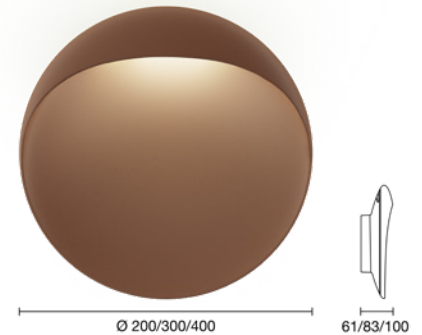

FLINDT WALL

Wall and Ceiling Outdoor

Designer: Christian Flindt

Concept: The wall lamp emits an asymmetrical glare-free, downward directed light distribution. Softly illuminating its cut-out shape while providing an efficient horizontal illumination on the ground or floor. Perfect for indoor as well as outdoor applications.

Finish: Aluminium, Corten, White, or Black coloured. Textured surface, powder coated.

Material: Front and back housing: Die casted.
Light Engine: Die casted aluminum and injection molded acrylic.

Mounting: Ø200:
Installation cable 3x1.5 mm².
Looping not possible. Integrated driver.

Ø300/400:
Installation cable- 3x1.5mm² + 2x1.5 mm² (Dimming).
Looping possible. Integrated driver.

Weight: Max. 4,5kg

Class: Ingress protection IP65. Electric shock protection I w. ground. Ø200: IK08.
Ø300/400: IK09.

Info notes: Ø200 LED: Compatible with leading and trailing edge mains dimmers. Please note that low power consumption on some products can affect dimming properties. This product is fitted with an integrated energy-saving LED light source. Should you wish to replace it, please contact Louis Poulsen so we can help you purchase the correct LED Replacement Kit. Please note that LED-replacement should always be carried out by an authorised electrician.

DIMENSIONS	FINISH	LIGHT SOURCE	LIGHTING CONTROL	LUMEN	EAN	ORDER NO.	Exkl. moms	Inkl. moms	
Ø 200	Aluminium Colour Texture	LED 2700K 10W	PHASE DIMMING (MAINS DIMM)	321	5703411844557	5747402047	5,216	6,520	
Ø 200	Aluminium Colour Texture	LED 3000K 10W	PHASE DIMMING (MAINS DIMM)	331	5703411848647	5747402050	5,216	6,520	
Ø 200	Black Texture	LED 2700K 10W	PHASE DIMMING (MAINS DIMM)	435	5714693307883	5747407961	5,216	6,520	
Ø 200	Black Texture	LED 3000K 10W	PHASE DIMMING (MAINS DIMM)	448	5714693308019	5747407974	5,216	6,520	
Ø 200	Corten Colour	LED 2700K 10W	PHASE DIMMING (MAINS DIMM)	291	5703411848937	5747402063	5,216	6,520	
Ø 200	Corten Colour	LED 3000K 10W	PHASE DIMMING (MAINS DIMM)	300	5703411849149	5747402076	5,216	6,520	
Ø 200	White Texture	LED 2700K 10W	PHASE DIMMING (MAINS DIMM)	435	5703411849439	5747402089	5,216	6,520	
Ø 200	White Texture	LED 3000K 10W	PHASE DIMMING (MAINS DIMM)	448	5703411849644	5747402092	5,216	6,520	
Ø 300	Aluminium Colour Texture	LED 2700K 16W	DALI	495	5703411850350	5747402102	7,036	8,795	
Ø 300	Aluminium Colour Texture	LED 3000K 16W	DALI	510	5703411850565	5747402115	7,036	8,795	
Ø 300	Black Texture	LED 2700K 16W	DALI	495	5714693321025	5747407987	7,036	8,795	
Ø 300	Black Texture	LED 3000K 16W	DALI	510	5714693321162	5747407990	7,036	8,795	
Ø 300	Corten Colour	LED 2700K 16W	DALI	449	5703411850855	5747402128	7,036	8,795	
Ø 300	Corten Colour	LED 3000K 16W	DALI	463	5703411851067	5747402131	7,036	8,795	
Ø 300	White Texture	LED 2700K 16W	DALI	680	5703411844847	5747402144	7,036	8,795	
Ø 300	White Texture	LED 3000K 16W	DALI	701	5703411845172	5747402157	7,036	8,795	
Ø 400	Aluminium Colour Texture	LED 2700K 20W	DALI	751	5703411846247	5747402160	9,236	11,545	
Ø 400	Aluminium Colour Texture	LED 3000K 20W	DALI	774	5703411846537	5747402173	9,236	11,545	
Ø 400	Black Texture	LED 2700K 20W	DALI	751	5714693308286	5747408009	9,236	11,545	
Ø 400	Black Texture	LED 3000K 20W	DALI	774	5714693308439	5747408012	9,236	11,545	
Ø 400	Corten Colour	LED 2700K 20W	DALI	680	5703411846988	5747402186	9,236	11,545	
Ø 400	Corten Colour	LED 3000K 20W	DALI	701	5703411847312	5747402199	9,236	11,545	
Ø 400	White Texture	LED 2700K 20W	DALI	1020	5703411847725	5747402209	9,236	11,545	
Ø 400	White Texture	LED 3000K 20W	DALI	1052	5703411847930	5747402212	9,236	11,545	
SPARE PART						EAN	ORDER NO.	Exkl. moms	Inkl. moms
Flindt Wall Ø300 replacement LED 27K						5703411845622	5747402241	1,136	1,420
Flindt Wall Ø300 replacement LED 3K						5703411845912	5747402254	1,136	1,420
Flindt Wall Ø400 replacement LED 27K						5703411848227	5747402267	1,532	1,915
Flindt Wall Ø400 replacement LED 3K						5703411848432	5747402270	1,532	1,915
Flindt Wall Ø200 replacement LED 27K						5703411849934	5747402225	872	1,090
Flindt Wall Ø200 replacement LED 3K						5703411850145	5747402238	872	1,090

The fixture can be installed without dimming. For dimming a Dali dimming system and suitable wiring is required.