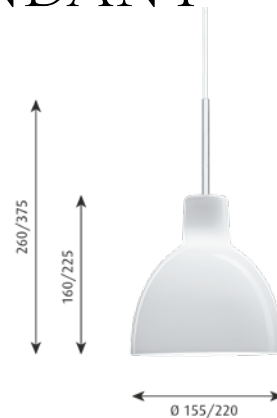

Finish: White opal glass.

Material: Suspension: Brushed stainless steel. Shade: Mouth-blown white opal glass.

Mounting: Suspension type: Cable 2x0,75mm². Canopy: Yes. Cable length: 3m.

Weight: Max. 1kg.

Class: Ingress protection IP20. Electric shock protection II w/o ground.