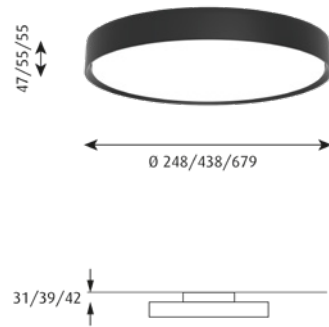

LP SLIM ROUND SURFACE MOUNTED

Mounted

Designer: Louis Poulsen A/S

Concept: The slim housing encircles a high-efficient acrylic diffuser emitting diffused primarily downward directed light. The slim body has a slight curvature and an inner curve which reduces contrast. The product family comes in a range of sizes and mounting options for a wide range of applications. Surface mounted and suspended versions have an indirect light component.

Finish: White or black, powder coated or clear lacquered, pickled aluminium.

Material: Reflector: Die cast aluminium. Diffuser: Acrylic, opal or micro prismatic. Installation lock: Aluminium.

Mounting: Directly on ceiling.
Looping: Approved, max 5 x 2.5 mm².
Cable entries: Rear, Side-mounted.
Driver integrated.

Weight: Max: 8kg

Class: Ingress protection IP20. Electric shock protection I.

DIMENSIONS	FINISH	LIGHT SOURCE	LIGHTING CONTROL	LUMEN	SHIELD/DIFFUSER	MOUNTING	EAN	ORDER NO.	Exkl. moms	Inkl. moms
Ø 250	Black	LED 3000K 13W	DALI	1092	OPAL	SURFACE MOUNTED	5703411654019	5742584070	6,584	8,230
Ø 250	Dark Aluminium Raw	LED 3000K 13W	DALI	1092	OPAL	SURFACE MOUNTED	5714693250929	5742584779	6,584	8,230
Ø 250	White	LED 3000K 13W	DALI	1254	OPAL	SURFACE MOUNTED	5703411635926	5742584041	6,584	8,230
Ø 250	White	LED 3000K 13W	DALI	1149	PRISMATIC	SURFACE MOUNTED	5714693551033	5742585215	7,740	9,675
Ø 250	White	LED 4000K 13W	DALI	1279	OPAL	SURFACE MOUNTED	5703411654392	5742584054	6,584	8,230
Ø 250	White	LED 4000K 13W	DALI	1142	PRISMATIC	SURFACE MOUNTED	5714693551248	5742585228	7,740	9,675
Ø 250	White	LED KELVIN ADJUSTABLE	DALI KELVIN ADJUSTABLE	1232	OPAL	SURFACE MOUNTED	5703411654200	5742584067	7,420	9,275
Ø 250	White	LED KELVIN ADJUSTABLE	DALI KELVIN ADJUSTABLE		PRISMATIC	SURFACE MOUNTED	5714693551453	5742585231	8,576	10,720
Ø 440	Black	LED 3000K 25W	DALI	2404	OPAL	SURFACE MOUNTED	5703411652879	5742584135	10,200	12,750
Ø 440	Dark Aluminium Raw	LED 3000K 25W	DALI	2404	OPAL	SURFACE MOUNTED	5714693252572	5742584805	10,200	12,750
Ø 440	White	LED 3000K 13W	DALI	1149	PRISMATIC	SURFACE MOUNTED	5714693861422	5742585244	11,356	14,195
Ø 440	White	LED 3000K 25W	DALI	2659	OPAL	SURFACE MOUNTED	5703411653449	5742584106	10,200	12,750
Ø 440	White	LED 3000K 35W	DALI HIGH OUTPUT	3617	PRISMATIC	SURFACE MOUNTED	5714693552719	5742585299	12,320	15,400
Ø 440	White	LED 4000K 25W	DALI	2714	OPAL	SURFACE MOUNTED	5703411653258	5742584119	10,200	12,750
Ø 440	White	LED 4000K 25W	DALI	2401	PRISMATIC	SURFACE MOUNTED	5714693551873	5742585257	11,356	14,195
Ø 440	White	LED 4000K 35W	DALI HIGH OUTPUT	3993	OPAL	SURFACE MOUNTED	5714693552504	5742585286	11,168	13,960
Ø 440	White	LED 4000K 35W	DALI HIGH OUTPUT	3690	PRISMATIC	SURFACE MOUNTED	5714693552924	5742585309	12,320	15,400
Ø 440	White	LED KELVIN ADJUSTABLE	DALI KELVIN ADJUSTABLE	2499	OPAL	SURFACE MOUNTED	5703411653067	5742584122	11,040	13,900
Ø 440	White	LED KELVIN ADJUSTABLE	DALI KELVIN ADJUSTABLE		PRISMATIC	SURFACE MOUNTED	5714693552085	5742585260	12,192	15,240
Ø 680	Black	LED 3000K 53W	DALI	5861	OPAL	SURFACE MOUNTED	5703411651735	5742584193	19,580	24,475
Ø 680	Dark Aluminium Raw	LED 3000K 53W	DALI	5861	OPAL	SURFACE MOUNTED	5714693253852	5742584834	19,580	24,475
Ø 680	White	LED 3000K 46W	DALI	4667	PRISMATIC	SURFACE MOUNTED	5714693862092	5742585370	20,736	25,920
Ø 680	White	LED 3000K 53W	DALI	6262	OPAL	SURFACE MOUNTED	5703411652305	5742584164	19,580	24,475
Ø 680	White	LED 4000K 46W	DALI	4762	PRISMATIC	SURFACE MOUNTED	5714693862344	5742585383	20,736	25,920
Ø 680	White	LED 4000K 53W	DALI	6389	OPAL	SURFACE MOUNTED	5703411652114	5742584177	19,580	24,475
SPARE PART							EAN	ORDER NO.	Exkl. moms	Inkl. moms
Slim Round Ø680 diffuser opal							5703411642542	5742584627	1,456	1,820
Slim Round Ø250 replacement kit LED 3K90							5703411835951	5741087363	1,156	1,445
Slim Round Ø250 replacement kit LED 4K90							5703411836163	5741087976	1,156	1,445
Slim Round Ø440 replacement kit LED 3K90							5703411836798	5741087989	2,432	3,040
Slim Round Ø440 replacement kit LED 4K90							5703411837009	5741087992	2,432	3,040
Slim Round Ø680 R/SR/S replacement kit LED 3K90							5703411837467	5741087947	7,600	9,500
Slim Round Ø680 R/SR/P replacement kit LED 4K90							5703411837832	5741087950	7,600	9,500
Slim Round Ø250 replacement kit LED KA90							5703411838310	5741088344	1,348	1,685
Slim Round Ø440 replacement kit LED KA90							5703411838525	5741088357	2,708	3,385
Slim Round Ø680 replacement kit LED KA90							5703411838730	5741088360	7,600	9,500
Slim Round Ø250 diffuser opal							5703411842690	5742584737	1,048	1,310
Slim Round Ø440 diffuser opal							5703411842904	5742584740	1,352	1,690