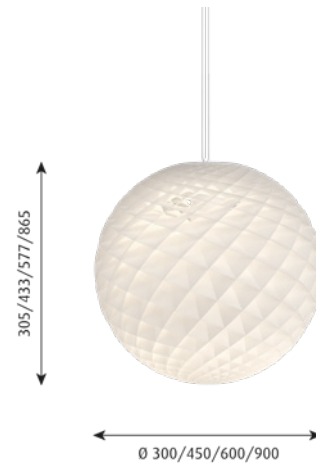

PATERA

Pendants

Designer: Øivind Slaatto

Concept: The pendant is a glowing sphere built up of small diamond-shaped cells. Each cell is carefully designed to capture light and to shield the light source from the viewing angles above 45 degrees. Each cell glows. Below 45 degrees, the fields are open to direct light downwards. A small amount of light is also sent upwards to illuminate the ceiling.

Finish: White, matt coated.

Material: Shade: Cut matt PVC.
E27: Matt-chromed brass and die cast acrylic.
LED: Matt white.

Mounting: E27:
Ø300: Cable 2x0,75mm².
Ø450/Ø600: Cable 2x1.0 mm².
Ø900: Cable 3x1mm² and wire.
Cord length: 4m.
Canopy: Yes.

LED:
Ø450/Ø600/900: Cable 2x0.75mm² and wire.
Cord length: 4m.
Canopy contains driver.

Weight: E27: Max. 7,1 kg. LED: Max. 12,1 kg

Class: Ingress protection IP20. Electric shock protection I w. Ground, E27 Ø300/Ø480/Ø600 E27 II w/o ground.

Info notes: For LED replacement kits please do contact Louis Poulsen. The innovation of the LED technology is constant. The specifications mentioned are based on present technology.

DIMENSIONS	FINISH	LIGHT SOURCE	LIGHTING CONTROL	LUMEN	EAN	ORDER NO.	Exkl. moms	Inkl. moms
Ø 300	White	1x40W E27			5714693425174	5741104545	7,944	9,930
Ø 450	White	1x60W E27			5703411497425	5741099003	10,204	12,755
Ø 450	White	LED 2700K 42W	DALI	2428	5714693500703	5741105191	14,800	18,500
Ø 450	White	LED 3000K 42W	DALI	2525	5714693500918	5741105201	14,800	18,500
Ø 600	White	1x100W E27			5703411438664	5741096941	15,704	19,630
Ø 600	White	LED 2700K 65W	DALI	4206	5703411896648	5741100028	25,212	31,515
Ø 600	White	LED 2700K 65W	WIRELESS BLUETOOTH	4206	5703411897874	5741100057	26,664	33,330
Ø 600	White	LED 3000K 65W	DALI	4272	5703411764800	5741481297	25,212	31,515
Ø 600	White	LED 3000K 65W	WIRELESS BLUETOOTH	4272	5703411764794	5741481695	26,664	33,330
Ø 900	White	1x100W E27			5703411061039	5741099977	34,496	43,120
Ø 900	White	LED 2700K 96W	DALI	5472	5703411898833	5741100099	46,244	57,805
Ø 900	White	LED 2700K 96W	WIRELESS BLUETOOTH	5472	5703411899045	5741100109	47,696	59,620
Ø 900	White	LED 3000K 96W	DALI	5689	5703411764749	5741481792	46,244	57,805
Ø 900	White	LED 3000K 96W	WIRELESS BLUETOOTH	5689	5703411764756	5741481789	47,696	59,620
SPARE PART					EAN	ORDER NO.	Exkl. moms	Inkl. moms
Canopy White 2-part tophat ©					5703411179338	5749329034	212	265
Patera Ø600 replacement kit LED 3K90					5703411466476	5741097270	3,380	4,225
Patera Ø900 replacement kit LED 3K90					5703411619827	5741097694	3,380	4,225
Patera Ø900 replacement kit LED 27K90 V2					5703411897454	5741100031	3,380	4,225
Patera Ø600 replacement kit LED 27K90 V2					5703411899335	5741100112	3,380	4,225
Patera Ø300 suspension, max 40W E27					5714693114702	5741106750	1,588	1,985
Upphäng								
PATERA 600 SUSP 3K90 LED-DA					5703411764787	5741481750	12,468	15,585
PATERA 600 SUSP 27K90 LED-DA V2					5703411898291	5741100073	12,468	15,585
PATERA 600 SUSP 3K90 LED-WB					5703411764770	5741481763	13,908	17,385
PATERA 600 SUSP 27K90 LED-WB V2					5703411898505	5741100086	13,908	17,385
PATERA 900 SUSP LED-DA 3K90					5703411764763	5741481776	15,076	18,845
PATERA 900 SUSP LED-DA 27K90 V2					5703411897669	5741100044	15,076	18,845