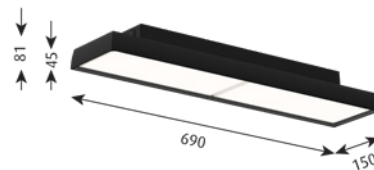

LP SLIM BOX SURFACE MOUNTED

Mounted

Designer: Louis Poulsen A/S

Concept: The product family shares a high-efficiency light unit framed in a rectangular housing. The recessed variants emit downwardly directed light, while the suspended and surface-mounted variants provide a combination of primarily downwardly directed and indirect light. Choosing between opal diffusers or micro-prismatic solutions, the glare and visual expression can be balanced as desired. The light egress emphasizes the design detail in the housing, ensuring a comfortable and subtle yet distinct design.

Finish: White or black, powder coated or clear lacquered, pickled aluminium.

Material: Frame/Housing: Die cast Aluminium, Light Engine bottom: Acrylic (Opal or clear). Light Engine top: Acrylic opal.

Mounting: Directly on ceiling or wall. Looping: Approved, max. 5 x 1.5 mm². Integrated driver. Cable entries: Rear, side-mounted. Integrated driver. It can be positioned both vertically and horizontally for wall-mounting.

Weight: Max. 4 kg.

Class: Ingress protection IP20. Electric shock protection I.