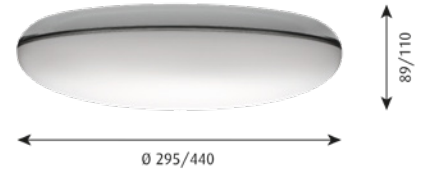

SILVERBACK CEILING/WALL

Mounted

Designer: KiBiSi

Concept: The fixture emits diffused light. The opal curved diffuser provides a soft and comfortable spatial lighting, and the metallised rear half of the product produces a decorative halo-like illumination on the ceiling or wall surface. The metallised surface also creates a mirror effect, reflecting the texture, colour or material of the installation surface.

Finish: White opal and alu-metallised.

Material: Ø295: Rear housing: Die cast aluminium powder coated white. Shade: Opalescent PMMA and semi-metallised PC. Ø440: Rear housing: Die-stamped steel sheet, powder coated, white. Diffuser: Opalescent PMMA and semi-metallised PC.

Mounting: Terminal strip: 1x5x2.5mm². Cable access: 2 rear, Ø19mm. Looping: Approved, max. 5x1.5mm².

Weight: Max. 3kg.

Class: Protection class IP20, Insulation class I.

Info notes: For Switch-Dim or LED replacement kit please contact Louis Poulsen. Motion Sensor: If required the sensor settings can simply be altered using the dip-switches in the luminaire. If the luminaire is run continuously at 100% output, the life expectancy on the driver/sensor is reduced.

DIMENSIONS	FINISH	LIGHT SOURCE	LIGHTING CONTROL	LUMEN	MOUNTING	EAN	ORDER NO.	Exkl. moms	Inkl. moms
Ø 295	Opal	LED 3000K 9.8W	DALI	818	WALL & CEILING	5703411772508	5743157053	4,496	5,620
Ø 440	Opal	LED 3000K 32W	MOTION SENSOR **		WALL & CEILING	-	-	Kontakta LP	Kontakta LP
Ø 440	Opal	LED 3000K 32W	DALI	2306	WALL & CEILING	5703411687932	5743168864	6,588	8,235
SPARE PART						EAN	ORDER NO.	Exkl. moms	Inkl. moms
Silverback Ø440 shade pmma						5703411226445	5743168712	2,324	2,905
Silverback Ø295 shade pmma						5703411444221	5743157040	1,544	1,930
Silverback Ø295 replacement kit LED 3K90						5703411836378	5741087866	1,072	1,340

**Please specify upon ordering.