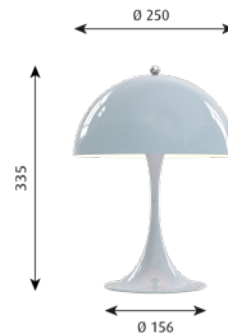

Finish: Opal acrylic shade in White, Pale Rose, and Pale Blue with matching stand.

Grey opal acrylic shade with high lustre chrome stand.

High lustre chrome shade and stand.

Brass metallised shade and stand.

Pale Rose, Pale Blue, Coral, White, Black or Orange, powder coated, shade and stand.

Material: Shade: Injection moulded acrylic or deep drawn steel. Base and

Housing: Die cast aluminium.

Diffuser: Injection moulded opal pmma.

Mounting: Plastic cord. Cable length: 2.5m.

LED-driver: Separate, plugs into power outlet.

Light control: In-line switch.

Timer function: 4 hours/8 hours.

Stepless dimming between 15 and 100%.

Weight: Max. 1.2kg.

Class: Ingress protection IP20. Electric shock protection II.

Info notes: LED driver fitted externally on cord. Turn on/off the light with light fading in/out. Stepless dim of the light to a suitable level between 15 and 100%. Timer function to automatically turn off the light after an amount of time, selectable between off/4 hours/8 hours. Function to set a fixed light level each time the lamp is connected to main power. This product is fitted with an integrated energy-saving LED light source. Should you wish to replace it, please contact Louis Poulsen so we can help you purchase the correct LED Replacement Kit. Please note that LED-replacement should always be carried out by an authorised electrician.

FINISH	LIGHT SOURCE	LUMEN	CABLE	EAN	ORDER NO.	Exkl. moms	Inkl. moms
Black	LED 2700K 10W	428	Black cord	5703411750759	5744162432	4,644	5,805
Brass Metallised	LED 2700K 10W	460	White cord	5714693510375	5744167110	7,656	9,570
Coral	LED 2700K 10W	460	Black cord	5714693150656	5744612652	4,644	5,805
Grey Opal Acryl	LED 2700K 10W	589	Black cord	5714693981342	5744168038	5,420	6,775
High Lustre Chrome Plated	LED 2700K 10W	428	Black cord	5703411772584	5744162555	6,156	7,695
Orange	LED 2700K 10W	428	Black cord	5703411750711	5744162474	4,644	5,805
Pale Blue	LED 2700K 10W	460	Black cord	5714693150625	5744612649	4,644	5,805
Pale Blue Opal acryl	LED 2700K		White cord	5714693350803	5744170505	4,636	5,795
Pale Rose	LED 2700K 10W	460	White cord	5714693249541	5744162937	4,644	5,805
Pale Rose Opal acryl	LED 2700K		White cord	5714693231188	5744612872	4,636	5,795
White	LED 2700K 10W	460	White cord	5703411750674	5744162513	4,644	5,805
White Opal Acryl	LED 2700K 10W	589	White cord	5703411750728	5744162461	4,644	5,805
SPARE PART				EAN	ORDER NO.	Exkl. moms	Inkl. moms
Adaptor 12V black				5703411466445	5744164867	452	565
Adaptor 12V white				5703411466452	5744164870	452	565
Panthella 250 Chrome top nut				5703411583197	5744166234	146	182
Panthella 250 White shade				5703411583272	5744166250	1,028	1,285
Panthella 250 Black shade				5703411583319	5744166263	1,028	1,285
Panthella 250 Orange shade				5703411583555	5744166328	1,028	1,285
Panthella 250 Violet shade				5703411583593	5744166331	1,028	1,285
Panthella 250 Opal shade				5703411583630	5744166344	1,028	1,285
Panthella 250 replacement kit PRINT				5703411583678	5744166357	308	385
Panthella 250 replacement kit led w/wire				5703411583715	5744166360	190	237