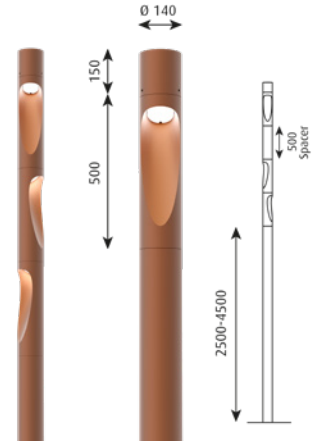

Mounting: Driver position: Driver integrated in each head. Posts available for inground installation or with base plate for surface mounting. Post diameter: Ø140mm. Fixture heads connects together with connectors and can be mounted on top of each other and fixed with two screws. Up to five heads on one post depending on total height. Reflector can be tilted +/- 5 degrees from outside the fixture, and heads can be turned 360 degrees. Looping: Heads are connected by smart connectors. Installation cable: 5m 5x1mm² (Class I) or 5m 4x1mm² (Class II).

Weight: Fixture head: Max 9kg.

Class: Ingress protection IP66. Electric shock protection I w. ground, II w/o ground. IK10.

Info notes: Driver integrated in each head. Surge protection device (SPD) not included. LED replacement kit available. Dimming options: DALI, CLO, and night time dimming (default setting: 50% power in 8 hours). All variants available with Zhaga socket for Smart City compatibility. Including CLO and night time dimming options. Please contact Louis Poulsen for more info about supported Light Management Systems. Honeycombe available as an accessory which can be installed subsequently.

Please note, Flindt Plaza is based on a modular principle. A complete fixture is built up by single item numbers and consists of a pole, a top, an installation cable plus a number of light heads. (Maximum of 5 units on a pole. A unit can also be a spacer).

	DIMENSIONS	FINISH	LIGHT SOURCE	LIGHT TECHNIQUE	LIGHTING CONTROL	LUMEN	POLE TYPE	EAN	ORDER NO.	Exkl. moms	Inkl. moms
Cable		Corten Colour						5714693805839	5747404362	928	1,160
Cable		Corten Colour						5714693806041	5747404375	928	1,160
Cable		Corten Colour			FOR SR ZHAGA			5714693974047	5747405785	928	1,160
Cable		Corten Colour			FOR SR ZHAGA			5714693974276	5747405798	928	1,160
Head		Aluminium Colour Texture	LED 2700K 33W	15°	DAC: DALI + CLO	2667		5714693669424	5747403907	11,532	14,415
Head		Aluminium Colour Texture	LED 2700K 33W	15°	DPC: NIGHTDIM + CLO	2667		5714693674466	5747404142	11,532	14,415
Head		Aluminium Colour Texture	LED 2700K 33W	15°	ZHAGA SR (Smart City)	2667		5714693671946	5747404029	11,532	14,415
Head		Aluminium Colour Texture	LED 2700K 33W	15° W/HONEYCOMB	DAC: DALI + CLO	1960		5714693950126	5747405646	11,672	14,590
Head		Aluminium Colour Texture	LED 2700K 33W	35°	DAC: DALI + CLO	2588		5714693670055	5747403936	11,532	14,415
Head		Aluminium Colour Texture	LED 2700K 33W	35°	DPC: NIGHTDIM + CLO	2588		5714693675098	5747404171	11,532	14,415
Head		Aluminium Colour Texture	LED 2700K 33W	35°	ZHAGA SR (Smart City)	2588		5714693672578	5747404058	11,532	14,415
Head		Aluminium Colour Texture	LED 2700K 33W	35° W/HONEYCOMB	DAC: DALI + CLO	1844		5714693950331	5747405659	11,672	14,590
Head		Aluminium Colour Texture	LED 3000K 33W	15°	DAC: DALI + CLO	2780		5714693669639	5747403910	11,532	14,415
Head		Aluminium Colour Texture	LED 3000K 33W	15°	DPC: NIGHTDIM + CLO	2780		5714693674671	5747404155	11,532	14,415