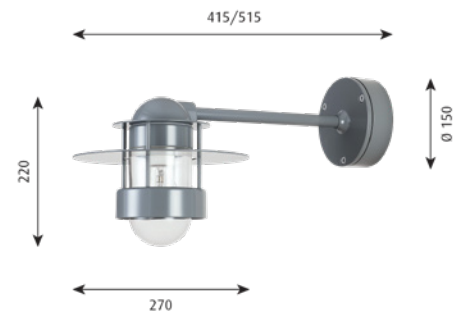

Designer: Jens Møller-Jensen

Concept: The fixture provides characteristic symmetrical and functional lighting. The horizontal ring reflects the light downwards, but its position also allows some light to slip past and illuminate the fixture itself. The anti-glare ring prevents from horizontal glare, and the diffuser is available either as clear or partly frosted glass, depending on the desired light source.

Finish: Galvanized, grey or white, powder coated.

Material: Enclosure: Clear glass or partly frosted glass. Saturn ring: Punched aluminium or galvanized, punched steel. Anti glare ring: Spun aluminium or galvanized, extruded steel. Housing: Die cast aluminium. Wall box: Die cast aluminium. Arm: Extruded aluminium.

Mounting: Terminal block: 1x3x2.5mm². Cable entries: 2x rear entries for cable Ø 10-14.5mm and 2x bottom knockouts Ø 15mm. Looping: Approved, max. 3x1,5mm². Ballast positioning: In wall box.

Weight: Max. 3.5kg.

Class: Ingress protection IP44. Electric shock protection I w. ground. IK06.

Info notes: The control gear is placed in the wall box. Please note that the top, wall box and arm appears in natural aluminium surface for the versions with galvanised shades. Both natural aluminium and galvanised surfaces will oxidize during time. This can result in an inconsistent surface finish during oxidation. This process might have begun already during stocking/transportation.

FINISH	LIGHT SOURCE	SHIELD/DIFFUSER	MOUNTING SPECS.	EAN	ORDER NO.	Exkl. moms	Inkl. moms
Galvanized	1x100W E27	CLEAR	LONG	5703411084311	5743142686	7,140	8,925
Galvanized	1x100W E27	CLEAR	SHORT	5703411084427	5743142576	7,012	8,765
Grey	1x100W E27	CLEAR	LONG	5703411084304	5743142673	6,636	8,295
Grey	1x100W E27	CLEAR	SHORT	5703411084335	5743142709	6,508	8,135
White	1x100W E27	CLEAR	LONG	5703411084298	5743142660	6,636	8,295
White	1x100W E27	CLEAR	SHORT	5703411084328	5743142699	6,508	8,135
ACCESSORIES				EAN	ORDER NO.	Exkl. moms	Inkl. moms
ALB.P/W/C B., GLASS CLEAR				5703411007563	5743590568	1,008	1,260
ALB.P/W/C, GLASS OPAL				5703411007570	5743590571	1,008	1,260
Albertslund Glass, frosted				5703411030752	5743590717	1,020	1,275
Albertslund Glass, partly frosted				5703411090749	5743590814	1,020	1,275