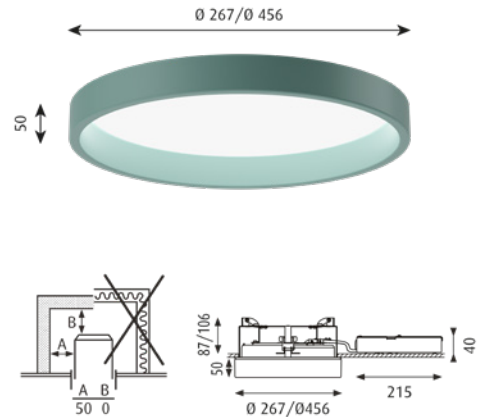

Finish: White, Black, Pale Petroleum or Yellow. Powder coated.

Material: Reflector: Deep drawn aluminium. Diffuser: Acrylic, frosted or micro prismatic. Installation lock: Polyamide.

Mounting: Ceiling thickness: 1–40 mm. Driver is a separate unit (supplied with luminaire). Cut-out dimensions: Ø 260: Ø 248mm, Ø 450: Ø 438mm. Looping: Approved, max 5x1.5mm².

Please contact Louis Poulsen for 4000K or Kelvin Adjustable in additional finishes.

LP CIRCLE SEMI RECESSED

Recessed

Designer: Mikkel Beedholm/KHR Architecture

Concept: The fixture emits diffused light via a high-efficiency acrylic diffuser. The diffuser, which is encircled by a voluminous coloured or white ring, is hidden when viewed from low angles. Angling the inner side of the ring 5° creates a comfortable and decorative gradation of the light from the diffuser. With two diameters and four different installation options, the lights series can be used for a wide range of applications.

Finish: White, Black, Pale Petroleum or Yellow. Powder coated.

Material: Reflector: Deep drawn aluminium. Diffuser: Acrylic, frosted or micro prismatic. Installation lock: Polyamide.

Mounting: Ceiling thickness: 1–40 mm. Driver is a separate unit (supplied with fixture). Cut-out dimensions: Ø 260: Ø 248mm, Ø 450: Ø 438mm. Looping: Approved, max 5x1.5mm².

Weight: Max 3kg. (Ø 260). Max5 kg. (Ø 450).

Class: Ingress protection IP20. Electric shock protection I.

Info notes: LED technology is constantly developing. The specifications given are based on existing technology. For LED replacement kit please do contact Louis Poulsen. Please contact Louis Poulsen for the following versions: LP Circle Ø 450 HO: High output for projects with high ceilings or where high illumination is required. LP Circle Ø 450 with microprismatic diffuser for UGR <19 (CIE 117). If you have special requirements concerning colour temperature, IP class or other modifications to the LP Circle model, please contact Louis Poulsen.