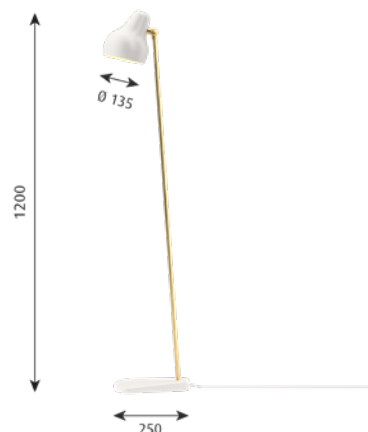

VL38 FLOOR

Floor lamps

Designer: Vilhelm Lauritzen

Concept: The fixture emits downward directed light. The angle of the shade can be adjusted to optimize light distribution. The shade is painted white on the inside to ensure a soft comfortable light.

Finish: Brushed brass. Black or White, powder coated.

Material: Base: Die cast aluminium. Shade: Spun aluminium. Stem: Brushed brass.

Mounting: Cable type: Plastic cord. Cable length: 4m. Light control: In-line switch on cord. 2 light levels. Timer function: 4 hours/8 hours. LED driver: separate, plugs into power outlet.

Weight: Max. 6.7 kg.

Class: Ingress protection IP20. Electric shock protection II w/o ground.

Info notes: Please note that the brass surfaces are untreated. This means that the surface will change over time and develop a patina. Function to set a fixed light level each time the lamp is connected to main power. LED driver fitted externally on cord. Two light levels 50% or 100%. Timer function to automatically turn off the light after amount of time, selectable between off/4 hours/8 hours. Adjustable (up and down) lamp shade. This product is fitted with an integrated energy-saving LED light source. Should you wish to replace it, please contact Louis Poulsen so we can help you purchase the correct LED Replacement Kit. Please note that LED-replacement should always be carried out by an authorised electrician.

FINISH	LIGHT SOURCE	LUMEN	EAN	ORDER NO.	Exkl. moms	Inkl. moms
Black	LED 2700K 9.6W	416	5703411630495	5744163208	7,260	9,075
White	LED 2700K 9.6W	416	5703411682579	5744162270	7,260	9,075
SPARE PART			EAN	ORDER NO.	Exkl. moms	Inkl. moms
Adaptor 12V black			5703411466445	5744164867	452	565
Adaptor 12V white			5703411466452	5744164870	452	565
VL38 replacement kit print			5703411583838	5744165950	308	385
VL38 replacement kit LED w/wire			5703411583876	5744165963	190	237
VL38 replacement kit print V2			5703411746592	5744162429	308	385