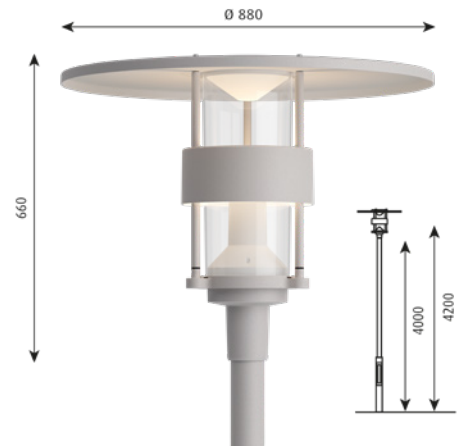

Concept: The fixture emits symmetrical glare-free light directed downwards. The top shade helps direct the light downwards and prevent light from being emitted upwards. The white painted reflectors result in diffused and comfortable light distribution. The reflector ring protects against direct glare.

Finish: Aluminium coloured with textured surface, graphite with textured surface or grey, powder coated.

Material: Top shade: Form pressed glass fiber. Enclosure: Injection moulded clear polycarbonate. Heat sink/fixture housing: Die-cast aluminium. Base: Die cast aluminium. Struts: Stainless steel.

Mounting: Pole dimension: Ø 76mm. Transition pieces for Ø 60mm and Ø 115mm pole can be bought as accessory parts. Installation cable: 5m, 5x1mm² (Class I) or 5m, 4x1mm². (Class II). LED driver: In the fixture head.

Weight: Max. 19

Class: Ingress protection IP66. Electric shock protection I w. ground, II w/o ground. IK10.

Info notes: LED Upgrade kit available for upgrading Albertslund with CFL light sources produced from 2005 and up to previous LED variants. Dimming options CLO, and night time dimming (default setting: 50% power in 8 hours). All variants available with Zhaga socket for Smart City compatibility. Including CLO and night time dimming options. The driver is integrated in the fixture head.

Please contact Louis Poulsen for 2700K and more info about supported Light Management Systems

FINISH	LIGHT SOURCE	LIGHT TECHNIQUE	LIGHTING CONTROL	LUMEN	EAN	ORDER NO.	Exkl. moms	Inkl. moms
-**	LED 3000K/4000K 55W		SR 2XZHAGA CT **		-	-	Kontakta LP	Kontakta LP
Aluminium Colour Texture	LED 3000K 55W	5000 LUMEN	DAC: DALI + CLO	4814	5703411006757	5747813131	20,984	26,230
Aluminium Colour Texture	LED 4000K 55W	5000 LUMEN	DAC: DALI + CLO	4939	5703411007174	5747813157	20,984	26,230
Graphite Grey Texture	LED 3000K 55W	5000 LUMEN	DAC: DALI + CLO	4814	5703411007594	5747813173	20,984	26,230
Graphite Grey Texture	LED 4000K 55W	5000 LUMEN	DAC: DALI + CLO	4939	5703411008010	5747813199	20,984	26,230
Grey	LED 3000K 55W	5000 LUMEN	DAC: DALI + CLO	4814	5703411008430	5747813212	20,984	26,230
Grey	LED 3000K 55W	5000 LUMEN	SR 2XZHAGA CT	4814	5703411009277	5747813254	23,504	29,380
Grey	LED 3000K 55W	5000 LUMEN	SR ZHAGA CT	4814	5714693553617	5747825310	23,504	29,380
Grey	LED 4000K 55W	5000 LUMEN	DAC: DALI + CLO	4939	5703411008850	5747813238	20,984	26,230
SPARE PART					EAN	ORDER NO.	Exkl. moms	Inkl. moms
Albertslund MAXI diffuser polycarb.					5703411012079	5747291232	2,800	3,500
Albertslund MAXI shade grey, after 1991					5703411012093	5747291258	3,688	4,610
Albertslund MAXI replacement kit LED-DAC 4K CLI V2					5703411044889	5747839225	5,592	6,990
Albertslund MAXI replacement kit LED-DAC 3K CLI V2					5703411045510	5747839199	5,592	6,990
Albertslund MAXI replacement kit LED-DPC 4K CLII V2					5703411046142	5747839160	5,592	6,990
Albertslund MAXI replacement kit LED-DPC 3K CLII V2					5703411046777	5747839131	5,592	6,990
Albertslund MAXI shade graphite grey					5703411129913	5747914700	3,688	4,610
Albertslund MAXI shade alu.colour					5703411159248	5747296334	3,688	4,610
ACCESSORIES					EAN	ORDER NO.	Exkl. moms	Inkl. moms
ALB MAXI, TRANSITION PIECE, Ø60/Ø76					5703411000359	5710500028	1,404	1,755

**Please specify upon ordering. All variants available with Zhaga socket for Smart City compatibility. Including CLO and night time dimming options.

Please contact Louis Poulsen for 2700K and more info about supported Light Management Systems