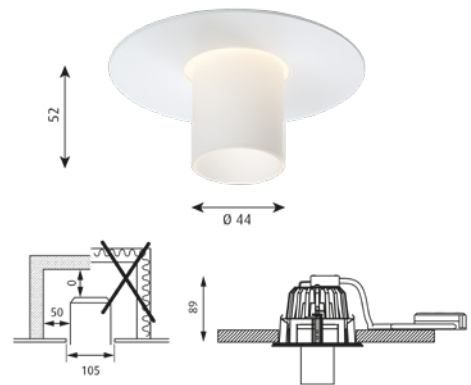

BALLERUP MINI

Recessed

Designer: C. J. Nørgaard Pedersen & P. Hougaard Nielsen

Concept: The light distribution is symmetric and directed downwards. The vertical three-layer mouth-blown glass cylinder provides a soft and comfortable light on the ceiling around the fixture, as well as reducing glare for passers-by.

Finish: White, powder coated. White opal glass.

Material: Diffuser: Mouth-blown white opal glass. Ring: Punched steel.

Mounting: Ceiling thickness: 5-32mm. Ceiling Cut-Out: Ø 105mm. Looping: Not approved. Driver hardwired to housing. For more information please look at www.louispuulsen.com.

Weight: Max. 0.5kg.

Class: Ingress protection IP20. Electric shock protection II.

Info notes: Supplied with light source. For LED replacement kits please do contact Louis Poulsen. The innovation of the LED technology is constant. The specifications mentioned are based on present technology.

FINISH	LIGHT SOURCE	LIGHTING CONTROL	LUMEN	EAN	ORDER NO.	Exkl. moms	Inkl. moms
White	LED 3000K 12W	DALI	792	5714693485574	5742561349	3,748	4,685
SPARE PART				EAN	ORDER NO.	Exkl. moms	Inkl. moms
Ballerup Mini/Micro glass				5703411004418	5742560719	952	1,190
Ballerup mini trim				5703411447246	5742586751	1,444	1,805
Mini Downlight LED-DA 3K V2				5714693483822	5742560890	2,312	2,890
Mini Downlight replacement kit LED 3K V2				5714693484072	5742560900	1,852	2,315