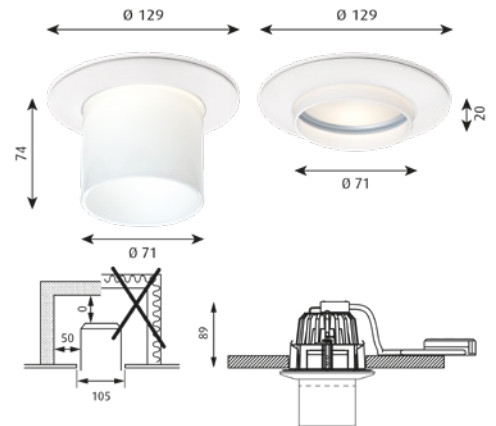

AH MINI

Recessed

Designer: Alfred Homann

Concept: The light distribution is symmetric and directed downwards. The opal glass cylinder provides soft light for both the ceiling and space. It also significantly reduces the angle of glare, so that passers-by are exposed to minimal glare. Two lengths of the glass create different lighting effects.

Finish: White, wet painted

Material: Ring: Die cast aluminum. Glass: White opal glass.

Mounting: Ceiling thickness: 5-32mm. Ceiling Cut-Out: Ø 105mm. Looping: Not approved. For more information please look at www.louispuulsen.com.

Weight: Max. 0.5kg.

Class: Ingress protection IP20. Electric shock protection II.

Info notes: Supplied with light source. For LED replacement kits please do contact Louis Poulsen. The innovation of the LED technology is constant. The specifications mentioned are based on present technology.

DIMENSIONS	FINISH	LIGHT SOURCE	LIGHTING CONTROL	LUMEN	EAN	ORDER NO.	Exkl. moms	Inkl. moms
LONG	White	LED 3000K 12W	DALI	594	5714693484942	5742561310	3,748	4,685
SHORT	White	LED 3000K 12W	DALI	714	5714693484409	5742561323	3,748	4,685
SPARE PART					EAN	ORDER NO.	Exkl. moms	Inkl. moms
AH MINI trim short white					5703411592939	5742586683	1,444	1,805
AH MINI trim tall white					5703411593127	5742586696	1,444	1,805
Mini Downlight LED-DA 3K V2					5714693483822	5742560890	2,312	2,890
Mini Downlight replacement kit LED 3K V2					5714693484072	5742560900	1,852	2,315