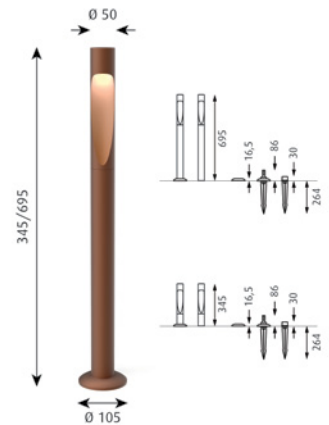

Mounting: Flindt Garden is fitted with external adaptor, a maximum of 6 Flindt Garden bollards (6,5 W) can be run by one adaptor. The adaptor and installation cables must be bought separately. Maximum distance to last bollard is 30 m. Stem: Ø50 mm.

Spike mounting: Put the bollard with the spike into the ground and let the cable run over the ground. The bollard is connected to the adaptor with the enclosed 5 m. cable and T-connector. Plug-and-Play.

Anchor mounting : Anchor unit to be fixed in concrete. Use installation cables for in-ground installation for legal fixed installation. Looping is approved. Requires installation by certified electrician.

Baseplate mounting: Mounting on a surface. Use installation cables for in-ground installation for legal fixed installation. Looping is approved. Requires installation by certified electrician.

Weight: Max 5,0 kg

Class: Ingress protection w/spike: IP 65.

Ingress protection w/anchor: IP 65 (Head), IP44 (Anchor).

Ingress protection w/base plate: IP 65 (Head), IP44 (Baseplate).

Electric shock protection III. IK06

Info notes: This product is fitted with an integrated energy-saving LED light source. Should you wish to replace it, please contact Louis Poulsen so we can help you purchase the correct LED Replacement Kit. Please note that LED-replacement should always be carried out by an authorised electrician.

DIMENSIONS	FINISH	LIGHT SOURCE	LUMEN	MOUNTING	EAN	ORDER NO.	Exkl. moms	Inkl. moms
LONG	Aluminium Colour Texture	LED 2700K 6.5W	252	SPIKE W/O ADAP W/CONNECTOR	5714693630615	5747402995	3,164	3,955
LONG	Aluminium Colour Texture	LED 2700K 6.5W	252	ANCHOR WO/ADAPTOR	5714693631247	5747402966	3,300	4,125
LONG	Aluminium Colour Texture	LED 2700K 6.5W	252	BASE WO/ADAPTOR	5714693631872	5747402937	2,988	3,735
LONG	Aluminium Colour Texture	LED 3000K 6.5W	252	SPIKE W/O ADAP W/CONNECTOR	5714693630820	5747402982	3,164	3,955
LONG	Aluminium Colour Texture	LED 3000K 6.5W	252	ANCHOR WO/ADAPTOR	5714693631452	5747402953	3,300	4,125
LONG	Aluminium Colour Texture	LED 3000K 6.5W	252	BASE WO/ADAPTOR	5714693632084	5747402924	2,988	3,735
LONG	Aluminium Colour Texture	LED 4000K 6.5W	291	SPIKE W/O ADAP W/CONNECTOR	5714693631032	5747402979	3,164	3,955
LONG	Aluminium Colour Texture	LED 4000K 6.5W	291	ANCHOR WO/ADAPTOR	5714693631667	5747402940	3,300	4,125
LONG	Aluminium Colour Texture	LED 4000K 6.5W	291	BASE WO/ADAPTOR	5714693638802	5747402911	2,988	3,735
LONG	Black Texture	LED 2700K 6.5W		ANCHOR WO/ADAPTOR	5714693315949	5747408973	3,300	4,125
LONG	Black Texture	LED 2700K 6.5W		BASE WO/ADAPTOR	5714693316632	5747408944	2,988	3,735
LONG	Black Texture	LED 2700K 6.5W		SPIKE W/O ADAP W/CONNECTOR	5714693317202	5747408821	3,164	3,955
LONG	Black Texture	LED 3000K 6.5W		ANCHOR WO/ADAPTOR	5714693316175	5747408960	3,300	4,125
LONG	Black Texture	LED 3000K 6.5W		BASE WO/ADAPTOR	5714693316816	5747408931	2,988	3,735
LONG	Black Texture	LED 3000K 6.5W		SPIKE W/O ADAP W/CONNECTOR	5714693317288	5747408818	3,164	3,955
LONG	Corten Colour	LED 2700K 6.5W	215	BASE WO/ADAPTOR	5714693639434	5747402571	2,988	3,735
LONG	Corten Colour	LED 2700K 6.5W	215	SPIKE W/O ADAP W/CONNECTOR	5714693651191	5747402636	3,164	3,955
LONG	Corten Colour	LED 2700K 6.5W	215	ANCHOR WO/ADAPTOR	5714693651825	5747402607	3,300	4,125
LONG	Corten Colour	LED 3000K 6.5W	215	ANCHOR WO/ADAPTOR	5714693639014	5747402597	3,300	4,125
LONG	Corten Colour	LED 3000K 6.5W	215	BASE WO/ADAPTOR	5714693639649	5747402568	2,988	3,735
LONG	Corten Colour	LED 3000K 6.5W	215	SPIKE W/O ADAP W/CONNECTOR	5714693651405	5747402623	3,164	3,955
LONG	Corten Colour	LED 4000K 6.5W	248	ANCHOR WO/ADAPTOR	5714693639229	5747402584	3,300	4,125
LONG	Corten Colour	LED 4000K 6.5W	248	SPIKE W/O ADAP W/CONNECTOR	5714693651610	5747402610	3,164	3,955
LONG	Corten Colour	LED 4000K 6.5W	248	BASE WO/ADAPTOR	5714693639854	5747402555	2,988	3,735
SHORT	Aluminium Colour Texture	LED 2700K 6.5W	252	SPIKE W/O ADAP W/CONNECTOR	5714693645527	5747402908	2,872	3,590