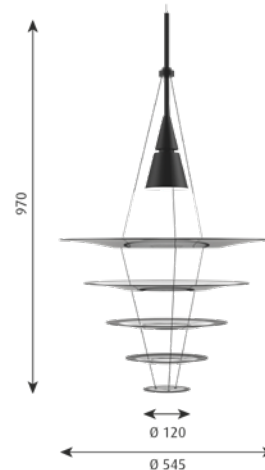

ENIGMA 545

Pendants

Designer: Shoichi Uchiyama

Concept: The fixture emits glare-free, soft, comfortable downward light. The shade design ensures even illumination of the surface. The matt upper surface diffuses the light, while the glossy lower surface ensures optimal reflection.

Finish: Brushed aluminium, clear coated or black wet painted. Shades: White or black acrylic.

Material: Cone and pendant tube: Lacquered or wet painted brushed aluminium. Wire: Stainless steel. Shades: Acrylic.

Mounting: Suspension type: Cable 2x0,75mm². Canopy: Yes. Cable length: 3m

Weight: Max. 2.1 kg.

Class: Ingress protection IP20. Electric shock protection II w/o ground.

FINISH	LIGHT SOURCE	CABLE	EAN	ORDER NO.	Exkl. moms	Inkl. moms
Black	1x40W GU10	Black cord	5703411933541	5741088742	12,256	15,320
BR. ALU	1x40W GU10	TRANSP CABLE	5703411933336	5741088755	12,256	15,320