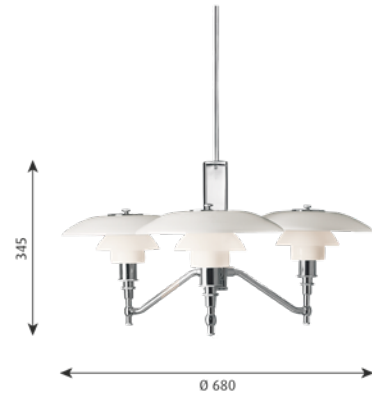

PH 3/2 ACADEMY

Pendants

Designer: Poul Henningsen

Concept: The three lights on the fixture are designed based on the principle of a reflective threeshade system which directs the majority of the light downwards. The shades are made of mouth-blown opal three-layer glass, which is glossy on the top and sandblasted matt on the inside, giving a soft and diffused light distribution.

Finish: High lustre chrome plated. White opal glass.

Material: Shades: Mouth-blown white opal glass. Frame: High lustre chrome plated, extruded brass. Suspension: High lustre chrome plated, extruded brass.

Mounting: Suspension type: Cable 2x0,75mm². Canopy: Yes. Cable length: 4m.

Weight: Max. 6kg.

Class: Ingress protection IP20. Electric shock protection II w/o ground.

FINISH	LIGHT SOURCE	CABLE	EAN	ORDER NO.	Exkl. moms	Inkl. moms
High Lustre Chrome Plated	3x40W E14	Black fabric cord	5703411097106	5741084869	36,800	46,000
SPARE PART			EAN	ORDER NO.	Exkl. moms	Inkl. moms
PH 3/2 middle shade glass			5703411001622	5741481598	2,112	2,640
PH 3/2 lower shade glass			5703411001639	5741481608	1,748	2,185
PH 3-2, Academy top shade glass			5703411097090	5741481682	3,292	4,115
Canopy chrome Academy PH 44230			5714693478194	5741481734	1,876	2,345