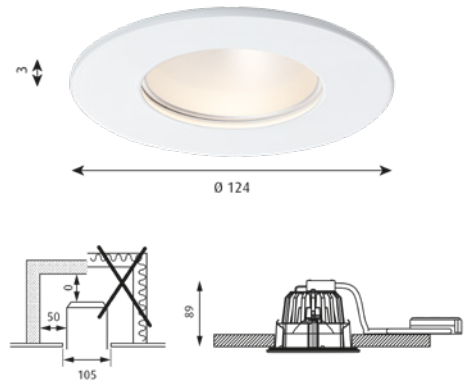

BASIC MINI

Recessed

Designer: Louis Poulsen A/S

Concept: The mini downlight has a 100% downward directed light distribution. With its matt reflector it diffuses the light softly creating a comfortable vertical illumination. The white ring gives a subtler transition to the ceiling surface.

Finish: White, powder coated.

Material: Rings: Punched steel.

Mounting: Ceiling thickness: 5-32mm. Ceiling cut-out: Ø 105mm. Looping: Not approved. Driver hardwired to housing. For more information please look at www.louispoulsen.com.

Weight: Max. 0.5kg.

Class: Ingress protection IP20. Electric shock protection II.

Info notes: Supplied with light source. For LED replacement kits please do contact Louis Poulsen. The innovation of the LED technology is constant. The specifications mentioned are based on present technology.

FINISH	LIGHT SOURCE	LIGHTING CONTROL	LUMEN	EAN	ORDER NO.	Exkl. moms	Inkl. moms
White	LED 4000K 12W	DALI	792	5714693485369	5742561365	3,324	4,155
SPARE PART				EAN	ORDER NO.	Exkl. moms	Inkl. moms
Basic mini trim				5703411447673	5742586777	1,012	1,265
Mini Downlight LED-DA 3K V2				5714693483822	5742560890	2,312	2,890
Mini Downlight replacement kit LED 3K V2				5714693484072	5742560900	1,852	2,315