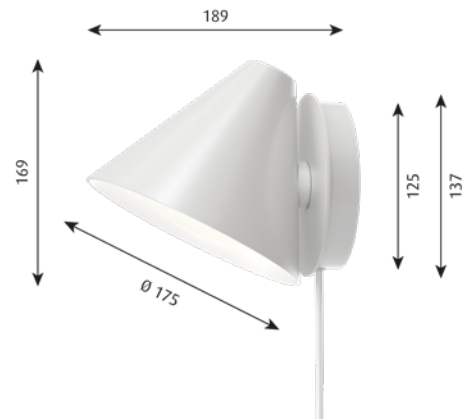

Concept: The wall lamp's distinctive conical shade has a built-in curved diffuser. This ensures an attractive and glare-free light. A gentle light is also emitted upward through a discreet uniform opening in the top of the shade to create a perfect ambiance. The fixture can be mounted facing downward to direct the light to a specific spot, or upward for indirect light.

Finish: Black or white, matt, wet-painted.

Material: Shade: Spun aluminum. Diffuser: Injection-molded PC. Wall box: Die cast aluminum.

Mounting: Cord type: Plastic. Cord length: 2.4 m. Switch: On the wall box. Stepless dimming. Adapter: Integrated into the wall box. Mounting with cord and plug or for hardwiring. Possibility to disable the on/off switch. Head can rotate +/- 45° sideways.

Weight: Max. 1 kg.

Class: Ingress protection IP20. Class II.

Info notes: Mounting with cord and plug or for hardwiring. With programming by the customer, there is a possibility to disable the switch. An integrated memory function ensures that the lamp will return to its latest adjusted lumen output when power has been removed and restored. Head can rotate +/- 45° sideways. This product is fitted with an integrated energy-saving LED light source. Should you wish to replace it, please contact Louis Poulsen so we can help you purchase the correct LED Replacement Kit. Please note that LED-replacement should always be carried out by an authorised electrician.

FINISH	LIGHT SOURCE	LUMEN	SHADE	SWITCH/PLUG	CABLE	EAN	ORDER NO.	Exkl. moms	Inkl. moms
Black	LED 2700-2000K D2W 8.5W	338	ROTATABLE	With dimmer	With cord	5714693284641	5743150063	4,060	5,075
Black	LED 3000K 8.5W	358	ROTATABLE		With cord	5714693062836	5743151745	4,060	5,075
White	LED 2700-2000K D2W 8.5W	457	ROTATABLE	With dimmer	With cord	5714693284436	5743150050	4,060	5,075
White	LED 3000K 8.5W	484	ROTATABLE		With cord	5714693062812	5743151761	4,060	5,075