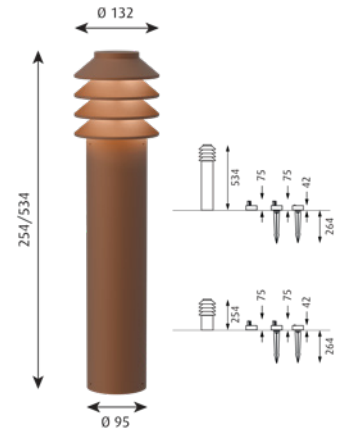

DIMENSIONS	FINISH	LIGHT SOURCE	LUMEN	MOUNTING	EAN	ORDER NO.	Exkl. moms	Inkl. moms
LONG	Aluminium Colour Texture	LED 2700K 14W		BASE WO/ADAPTOR	5714693839698	5747404919	4,072	5,090
LONG	Aluminium Colour Texture	LED 2700K 14W		ANCHOR WO/ADAPTOR	5714693840328	5747404948	4,396	5,495
LONG	Aluminium Colour Texture	LED 2700K 14W	275	SPIKE W/O ADAP W/CONNECTOR	5714693953110	5747405772	4,232	5,290
LONG	Aluminium Colour Texture	LED 3000K 14W		BASE WO/ADAPTOR	5714693839483	5747404906	4,072	5,090
LONG	Aluminium Colour Texture	LED 3000K 14W		ANCHOR WO/ADAPTOR	5714693840113	5747404935	4,396	5,495
LONG	Aluminium Colour Texture	LED 3000K 14W	288	SPIKE W/O ADAP W/CONNECTOR	5714693953103	5747405769	4,232	5,290
LONG	Aluminium Colour Texture	LED 4000K 14W		BASE WO/ADAPTOR	5714693839278	5747404896	4,072	5,090
LONG	Aluminium Colour Texture	LED 4000K 14W		ANCHOR WO/ADAPTOR	5714693839902	5747404922	4,396	5,495
LONG	Aluminium Colour Texture	LED 4000K 14W	324	SPIKE W/O ADAP W/CONNECTOR	5714693953097	5747405756	4,232	5,290
LONG	Black Texture	LED 2700K		ANCHOR WO/ADAPTOR	5714693309856	5747409639	4,396	5,495
LONG	Black Texture	LED 2700K		BASE WO/ADAPTOR	5714693310593	5747409600	4,072	5,090
LONG	Black Texture	LED 2700K		SPIKE W/O ADAP W/CONNECTOR	5714693311118	5747409480	4,232	5,290
LONG	Black Texture	LED 3000K		ANCHOR WO/ADAPTOR	5714693310326	5747409626	4,396	5,495
LONG	Black Texture	LED 3000K		BASE WO/ADAPTOR	5714693310746	5747409590	4,072	5,090
LONG	Black Texture	LED 3000K		SPIKE W/O ADAP W/CONNECTOR	5714693311248	5747409477	4,232	5,290
LONG	Corten Colour	LED 2700K 14W		BASE WO/ADAPTOR	5714693845156	5747404579	4,072	5,090
LONG	Corten Colour	LED 2700K 14W		ANCHOR WO/ADAPTOR	5714693845576	5747404595	4,396	5,495
LONG	Corten Colour	LED 2700K 14W	247	SPIKE W/O ADAP W/CONNECTOR	5714693953059	5747405714	4,232	5,290
LONG	Corten Colour	LED 3000K 14W		ANCHOR WO/ADAPTOR	5714693845361	5747404582	4,396	5,495
LONG	Corten Colour	LED 3000K 14W	259	SPIKE W/O ADAP W/CONNECTOR	5714693953042	5747405701	4,232	5,290
LONG	Corten Colour	LED 3000K 14W		BASE WO/ADAPTOR	5714693844944	5747404566	4,072	5,090
SHORT	Aluminium Colour Texture	LED 2700K 14W		BASE WO/ADAPTOR	5714693837809	5747404825	3,740	4,675
SHORT	Aluminium Colour Texture	LED 2700K 14W		ANCHOR WO/ADAPTOR	5714693838431	5747404854	4,072	5,090
SHORT	Aluminium Colour Texture	LED 2700K 14W	275	SPIKE W/O ADAP W/CONNECTOR	5714693953080	5747405743	3,896	4,870