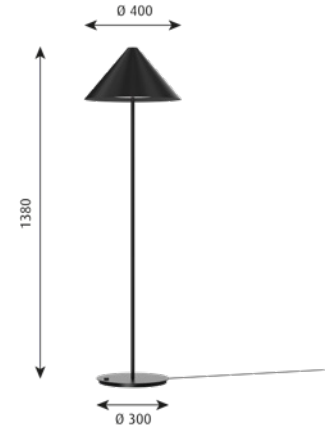

KEGLEN FLOOR

Floor lamps

Designer: Big Ideas

Concept: The floor lamp's distinctive conical shade has a built-in curved diffuser. This ensures an attractive and glare-free downwardly directed light. The stem morphs into the diffuser shade, folding inward and creating a beautiful organic geometry. A gentle light is also emitted upward through a discreet uniform opening in the top of the shade to create a perfect ambiance.

Finish: Black or white, matt, wet-painted.

Material: Shade: Spun aluminum. Diffuser: Injection-molded PC. Base: Die cast aluminum. Stem: Machined aluminum.

Mounting: Cord type: Plastic. Cord length: 2.3 m. Switch: On the base. Stepless dimming. Adapter: External with plug.

Weight: Max. 7,1 kg.

Class: Ingress protection IP20. Class II.

Info notes: An integrated memory function ensures that the lamp will return to its latest adjusted lumen output when power has been removed and restored. This product is fitted with an integrated energy-saving LED light source. Should you wish to replace it, please contact Louis Poulsen so we can help you purchase the correct LED Replacement Kit. Please note that LED-replacement should always be carried out by an authorised electrician.

FINISH	LIGHT SOURCE	LUMEN	SWITCH/PLUG	CABLE	MOUNTING	EAN	ORDER NO.	Exkl. moms	Inkl. moms
Black	LED 2700-2000K D2W 8.5W	481	With switch	With cord	EU PLUG	5714693288588	5744166797	7,648	9,560
Black	LED 3000K 8.5W	509	With switch	With cord	EU PLUG	5714693988273	5744167945	7,648	9,560
White	LED 2700-2000K D2W 8.5W	541	With switch	With cord	EU PLUG	5714693287741	5744166784	7,648	9,560
White	LED 3000K 8.5W	573	With switch	With cord	EU PLUG	5714693988297	5744167958	7,648	9,560
SPARE PART						EAN	ORDER NO.	Exkl. moms	Inkl. moms
Adaptor 12V black						5703411466445	5744164867	452	565
Adaptor 12V white						5703411466452	5744164870	452	565