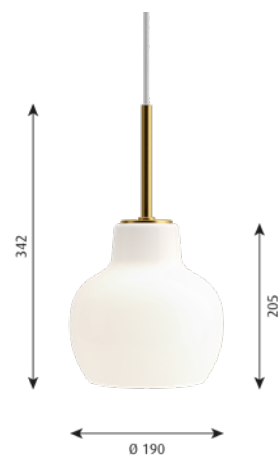

VL RING CROWN 1

Pendants

Designer: Vilhelm Lauritzen

Concept: The pendant emits light directed primarily downwards. The opal glass provides a comfortable and uniform illumination of the area around the fixture.

Finish: Glossy, mouthblown white opal glass. Satin polished brass, untreated.

Material: Shades: Mouth-blown, 3-layered, polished opal glass. Suspension: Untreated brass, will patinate.

Mounting: Cable 2x0,75mm². Canopy: Yes. Cable length: 3m.

Weight: Max. 1.2 kg.

Class: Ingress protection IP20. Electric shock protection II w/o ground.

Info notes: Please note that the brass surfaces are untreated. This means that the surface will change over time and develop a patina.

FINISH	LIGHT SOURCE	CABLE	EAN	ORDER NO.	Exkl. moms	Inkl. moms
Brass/Glossy Opal Glass	1x40W E27	White fabric cord	5703411182116	5741094367	4,468	5,585
SPARE PART			EAN	ORDER NO.	Exkl. moms	Inkl. moms
Canopy White 2-part tophat ©			5703411179338	5749329034	212	265
VL Ring crown 1 spare glass			5703411179949	5741094419	3,152	3,940
VL Ring Crown wire/cord, replacement kit			5714693247288	5741109508	1,724	2,155