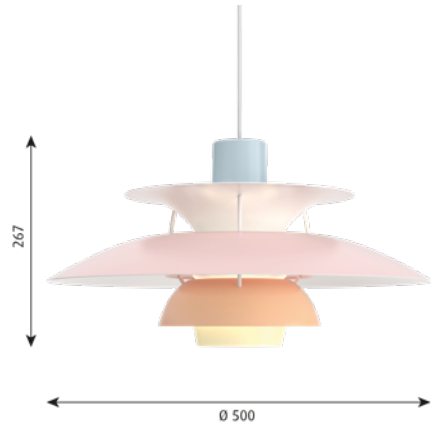

Hues of Blue, Hues of Green, Hues of Grey, Hues of Orange, Hues of Red, Hues of Rose: Matt wet painted.

Metal variants: Polished Brass or Copper: Matt, powder coated.

Please note that the copper and brass surface is untreated. This means that the surface will change over time and develop a patina.

Material: Lower shade: Spun steel.
Other shades and anti-glare disc: Spun aluminium, spun copper or spun brass.
Struts: Rolled aluminium.
Diffuser: Frosted glass.

Mounting: Suspension type: Cable 2x1mm². Canopy: Yes. Cable length: 3m.

Weight: Max. 2.5 kg.

Class: Ingress protection IP20. Electric shock protection II w/o ground.

Info notes: Colour of anti-glare disc:
Blue: White Classic, Monochrome Blue and Hues of Orange.
Green: Hues of Red and Hues of Rose.
Red: Hues of Green and Hues of Blue.
Rose: Pastel Blue Rose Peach, Hues of Grey and White Modern.
Peach: Pastel Oyster Blue Rose.
Same colour/material as main shade on Monochrome and Metal variants.

Colour of struts:
Purple: White Classic.
Bronze coloured: White Modern and Hues of colours.
White: Copper, Brass and Pastels.
Same colour as main shade on Monochrome variants.

Cable and canopy: Monochrome Black: Black cable and canopy.
All others: White cable and canopy.

Please note that the copper and brass surface is untreated. This means that the surface will change over time and develop a patina. This process may have already begun when the product is delivered.

FINISH	LIGHT SOURCE	CABLE	EAN	ORDER NO.	Exkl. moms	Inkl. moms
Brass	1x75W E27	White fabric cord	5703411062517	5741099980	11,528	14,410
Copper	1x75W E27	White fabric cord	5703411768228	5741099854	11,528	14,410
Hues of Blue	1x75W E27	White fabric cord	5703411768419	5741099841	9,192	11,490
Hues of Green	1x75W E27	White fabric cord	5703411768600	5741099838	9,192	11,490
Hues of Grey	1x75W E27	White fabric cord	5703411769171	5741099809	9,192	11,490
Hues of Orange	1x75W E27	White fabric cord	5703411768983	5741099812	9,192	11,490
Hues of Red	1x75W E27	White fabric cord	5703411768792	5741099825	9,192	11,490
Hues of Rose	1x75W E27	White fabric cord	5703411767061	5741099799	9,192	11,490
Monochrome Black	1x75W E27	Black fabric cord	5714693451814	5741104626	9,192	11,490
Monochrome Blue	1x75W E27	White fabric cord	5714693432912	5741104558	9,192	11,490
Monochrome Oyster Grey	1x75W E27	White fabric cord	5714693255214	5741113057	9,192	11,490