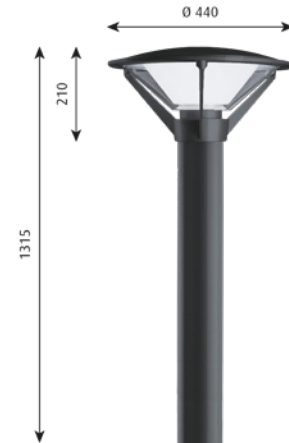

KIPP BOLLARD

Bollard

Designer: Alfred Homann

Concept: The fixture emits symmetrical light directed downward. The relation between the slightly curved top shade and the angle of the inner opal diffuser ensures a wide non glare light distribution.

Finish: Aluminium coloured with textured surface or graphite grey, powder coated.

Material: Diffuser: Injection moulded white opal acrylic. Top shade: Die cast aluminium. Enclosure: Injection moulded clear polycarbonate. Frame: Die cast aluminium. Post: Extruded aluminium.

Mounting: Access door: Yes. Terminal block positioning: In post. Looping: Approved, max 5x6mm². Driver: In pole top. Max. installation cable: Electric shock protection I: 1 or 2 pcs. 5x6mm² or Electric shock protection II: 1 or 2 pcs. 4x6mm². Bollard for in-ground installation: Height excluding fixture head: 1705mm, including 600mm below ground. Bollard with base plate for surface mounting: Height excluding fixture head: 1105mm. Post diameter: 115mm.

Weight: Max. 20kg.

Class: Ingress protection IP55. Electric shock protection I w. ground, II w/o ground. IK10

Info notes: The fixture is IP55. The bollard post is IP44. Post for base plate installation is supplied without anchor bolts. Anchor bolts to be sourced locally. The innovation of the LED technology is constant. The specifications mentioned are based on present technology.

Please contact Louis Poulsen for 2700K.

FINISH	LIGHT SOURCE	LUMEN	POLE TYPE	EAN	ORDER NO.	Exkl. moms	Inkl. moms
Aluminium Colour Texture	LED 3000K 28W	1454	POST F/IN-GROUND INSTALLATION	5703411207857	5747813403	20,972	26,215
Aluminium Colour Texture	LED 3000K 28W	1454	POST W/BASE PLATE	5703411207840	5747813393	20,972	26,215
Aluminium Colour Texture	LED 4000K 28W	1523	POST W/BASE PLATE	5703411207550	5747813319	20,972	26,215
Aluminium Colour Texture	LED 4000K 28W	1523	POST F/IN-GROUND INSTALLATION	5703411207567	5747813322	20,972	26,215
Graphite Grey	LED 3000K 28W	1454	POST W/BASE PLATE	5703411207864	5747813416	20,972	26,215
Graphite Grey	LED 3000K 28W	1454	POST F/IN-GROUND INSTALLATION	5703411207871	5747813429	20,972	26,215
Graphite Grey	LED 4000K 28W	1523	POST W/BASE PLATE	5703411207574	5747813335	20,972	26,215
Graphite Grey	LED 4000K 28W	1523	POST F/IN-GROUND INSTALLATION	5703411207581	5747813348	20,972	26,215
SPARE PART				EAN	ORDER NO.	Exkl. moms	Inkl. moms
Kipp Bollard post insert w/fuse box CL I				5703411083208	5747814347	1,940	2,425
Kipp Bollard post insert w/fuse box CL II				5703411083215	5747814350	2,428	3,035
Kipp Ø440 diffuser clear polycarbonate				5703411125847	5747815306	1,968	2,460
Kipp Ø440 diffuser inner opal conical				5703411125861	5747815870	760	950

Please contact Louis Poulsen for 2700K.