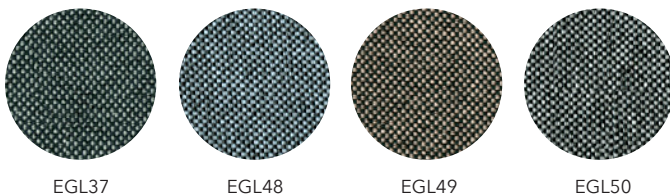

RIVET
/ Camira