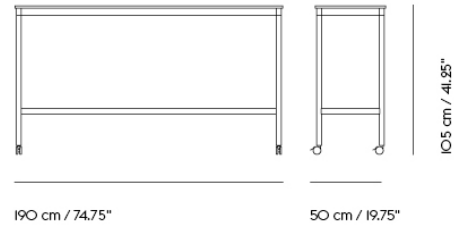

BASE HIGH TABLE / WITH CASTORS / 190 X 50 H: 105 CM / 74.8 X 19.7 H: 41.3"

Shipper Colli	2
Gross Weight (kg)	39
Net Weight (kg)	34.2
Base color options	Black or White
Warranty Period	10 years

Item No.	Color	Contract Price	Lead Time
Made-To-Order			
64312	Black Laminate/Plywood/Black	SEK 18.485,70	8 weeks
64376	Black Laminate/Plywood/White	SEK 18.485,70	8 weeks
64352	White Laminate/Plywood/Black	SEK 18.485,70	8 weeks
64415	White Laminate/Plywood/White	SEK 18.485,70	8 weeks
64328	Black Nanolaminate/Plywood/Black	SEK 24.505,70	8 weeks
64392	Black Nanolaminate/Plywood/White	SEK 24.505,70	8 weeks
64360	White Nanolaminate/Plywood/Black	SEK 24.505,70	8 weeks
64424	White Nanolaminate/Plywood/White	SEK 24.505,70	8 weeks
64336	Lacquered Oak Veneer/Plywood/Black	SEK 22.785,70	8 weeks
64400	Lacquered Oak Veneer/Plywood/White	SEK 22.785,70	8 weeks
64321	Black Linoleum/Plywood/Black	SEK 20.205,70	8 weeks
64385	Black Linoleum/Plywood/White	SEK 20.205,70	8 weeks