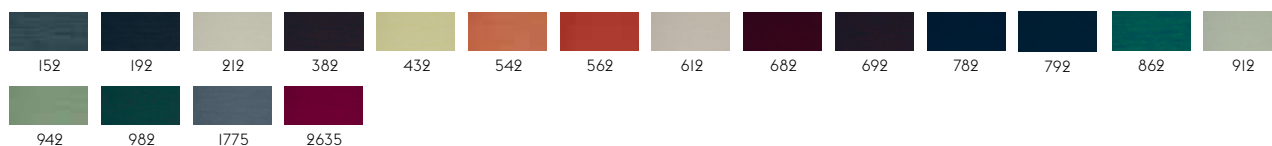

152 192 212 382 432 542 562 612 682 692 782 792 862 912
942 982 1775 2635

BECK BY MAHARAM

Composition: 78% wool, 22% nylon.

Durability: 100,000 Martindale / Lightfastness AATCC I6.3, 40+ hours.

Sustainability: Complies with Greenguard Gold Certification.

1