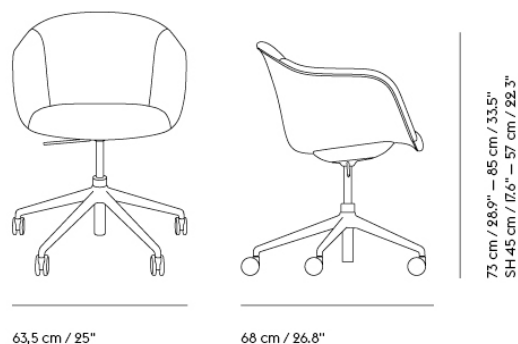

FIBER SOFT ARMCHAIR SWIVEL BASE W. GAS LIFT, CASTORS AND TILT

Shipper Colli	1
Gross Weight (kg)	18.78
Net Weight (kg)	15.28
Base color options	Anthracite Black or Grey
Warranty Period	10 years

Item No.	Color	Contract Price	Lead Time
Made-To-Order			
16369	Remix - All Colors	SEK 9.455,70	4 weeks
16374	Canvas - All Colors	SEK 10.745,70	4 weeks
16373	Clara - All Colors	SEK 10.745,70	4 weeks
16580	Fiord - All Colors	SEK 10.745,70	4 weeks
16592	Hero - All Colors	SEK 10.745,70	4 weeks
16381	Re-wool - All Colors	SEK 10.745,70	4 weeks
16253	Sabi - All Colors	SEK 10.745,70	4 weeks
16371	Steelcut - All Colors	SEK 10.745,70	4 weeks
16372	Steelcut Trio - All Colors	SEK 10.745,70	4 weeks
16380	Balder - All Colors	SEK 11.605,70	4 weeks
13794	Beck - All Colors	SEK 11.605,70	6 weeks
16370	Clay - All Colors	SEK 11.605,70	4 weeks
16376	Divina - All Colors	SEK 11.605,70	4 weeks
16377	Divina MD - All Colors	SEK 11.605,70	4 weeks
16378	Divina Melange - All Colors	SEK 11.605,70	4 weeks
16568	Ecriture - All Colors	SEK 11.605,70	4 weeks
16375	Hallingdal - All Colors	SEK 11.605,70	4 weeks
14552	Hearth - All Colors	SEK 11.605,70	6 weeks
16261	Planum - All Colors	SEK 11.605,70	4 weeks
16379	Twill Weave - All Colors	SEK 11.605,70	4 weeks
16576	Vidar - All Colors	SEK 11.605,70	4 weeks