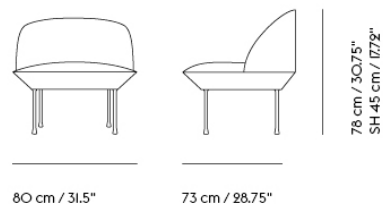

Shipper Colli	1
Gross Weight (kg)	23
Net Weight (kg)	20
Base color options	Black, Chrome, Dark Grey or Grey
Warranty Period	10 years

Item No.	Color	Contract Price	Lead Time
Made-To-Order			
15044	Canvas - All Colors	SEK 15.905,70	4 weeks
15040	Clara - All Colors	SEK 15.905,70	4 weeks
30156	Colline - All Colors	SEK 15.905,70	4 weeks
14841	Fiord - All Colors	SEK 15.905,70	4 weeks
19515	Re-wool - All Colors	SEK 15.905,70	4 weeks
19495	Sabi - All Colors	SEK 15.905,70	4 weeks
15041	Steelcut - All Colors	SEK 15.905,70	4 weeks
15043	Steelcut Trio - All Colors	SEK 15.905,70	4 weeks
15042	Hallingdal - All Colors	SEK 18.055,70	4 weeks
16693	Beck - All Colors	SEK 19.345,70	6 weeks
14644	Clay - All Colors	SEK 19.345,70	4 weeks
15047	Divina - All Colors	SEK 19.345,70	4 weeks
15048	Divina MD - All Colors	SEK 19.345,70	4 weeks
15049	Divina Melange - All Colors	SEK 19.345,70	4 weeks
59874	Ecriture - All Colors	SEK 19.345,70	4 weeks
16713	Hearth - All Colors	SEK 19.345,70	6 weeks
19535	Planum - All Colors	SEK 19.345,70	4 weeks
15050	Twill Weave - All Colors	SEK 19.345,70	4 weeks
30135	Vidar - All Colors	SEK 19.345,70	4 weeks

Extras

83061	Leather care set for Refine Leather	SEK 172,00	-