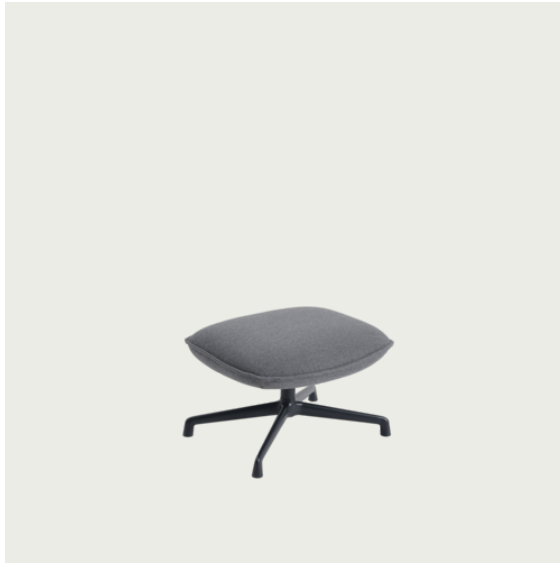

Shipper Colli	1
Gross Weight (kg)	20
Net Weight (kg)	18
Base color options	Anthracite Black, Grey or Polished Aluminum
Warranty Period	10 years

Item No.	Color	Contract Price	Lead Time
Made-To-Order			
10884	Clara - All Colors	SEK 9.025,70	4 weeks
10932	Colline - All Colors	SEK 9.025,70	4 weeks
10883	Fiord - All Colors	SEK 9.025,70	4 weeks
10926	Re-wool - All Colors	SEK 9.025,70	4 weeks
10928	Sabi - All Colors	SEK 9.025,70	4 weeks
10881	Steelcut - All Colors	SEK 9.025,70	4 weeks
10882	Steelcut Trio - All Colors	SEK 9.025,70	4 weeks
10886	Hallingdal - All Colors	SEK 9.885,70	4 weeks
10891	Still - All Colors	SEK 9.885,70	4 weeks
10893	Balder - All Colors	SEK 10.315,70	4 weeks
16625	Beck - All Colors	SEK 10.315,70	6 weeks
10923	Clay - All Colors	SEK 10.315,70	4 weeks
10887	Divina - All Colors	SEK 10.315,70	4 weeks
10888	Divina MD - All Colors	SEK 10.315,70	4 weeks
10889	Divina Melange - All Colors	SEK 10.315,70	4 weeks
10935	Ecriture - All Colors	SEK 10.315,70	4 weeks
16633	Hearth - All Colors	SEK 10.315,70	6 weeks
10930	Planum - All Colors	SEK 10.315,70	4 weeks
10890	Twill Weave - All Colors	SEK 10.315,70	4 weeks
10892	Vidar - All Colors	SEK 10.315,70	4 weeks

Extras