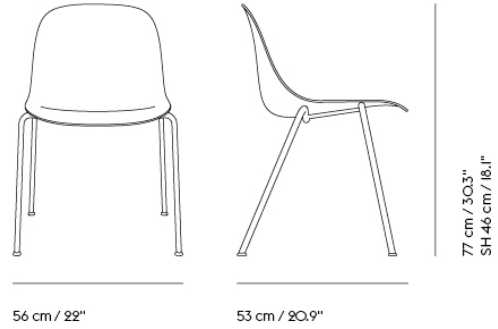

FIBER SIDE CHAIR A-BASE W. LINKING DEVICE AND FELT GLIDES

Shipper Colli	1
Gross Weight (kg)	10,3
Net Weight (kg)	7,4
Base color options	Chrome
Stacking	Up to 15 shell or 10 upholstered chairs can be stacked together
Warranty Period	10 years

Item No.	Color	Contract Price	Lead Time
Made-To-Order			
59026	Black/Chrome (Recycled Plastic)	SEK 2.536,10	3 weeks
59028	Dusty Green/Chrome (Recycled Plastic)	SEK 2.536,10	3 weeks
59027	Grey/Chrome (Recycled Plastic)	SEK 2.536,10	3 weeks
59030	Natural White/Chrome (Recycled Plastic)	SEK 2.536,10	3 weeks
59029	Ochre/Chrome (Recycled Plastic)	SEK 2.536,10	3 weeks
25381	Remix - All Colors	SEK 4.639,70	4 weeks
25389	Canvas - All Colors	SEK 5.460,10	4 weeks
25388	Clara - All Colors	SEK 5.460,10	4 weeks
59642	Fiord - All Colors	SEK 5.460,10	4 weeks
55049	Hero - All Colors	SEK 5.460,10	4 weeks
19757	Re-wool - All Colors	SEK 5.460,10	4 weeks
19645	Sabi - All Colors	SEK 5.460,10	4 weeks
25384	Steelcut - All Colors	SEK 5.460,10	4 weeks
25385	Steelcut Trio - All Colors	SEK 5.460,10	4 weeks
25386	Hallingdal - All Colors	SEK 6.148,10	4 weeks
55166	Balder - All Colors	SEK 6.234,10	4 weeks
13765	Beck - All Colors	SEK 6.234,10	6 weeks
25387	Divina - All Colors	SEK 6.234,10	4 weeks
25390	Divina MD - All Colors	SEK 6.234,10	4 weeks
25391	Divina Melange - All Colors	SEK 6.234,10	4 weeks
59427	Ecriture - All Colors	SEK 6.234,10	4 weeks