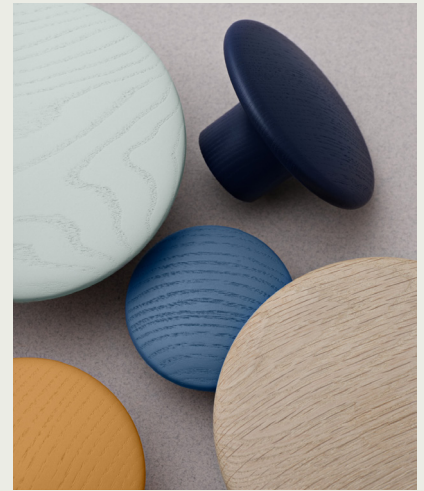

DOTS COAT HOOK SERIES

"The Dots are a characteristic family of hooks that make a friendly addition to any wall. With their smooth, round edges, they will treat your items with the greatest of care. Designed in multiple sizes, materials and colors, the Dots Coat Hook Series can be arranged in any pattern imaginable to express your personal taste. Oh, and feel free to add more as time goes on: Thats love to welcome one another on the wall."

— Lars Tornøe

Designed by	Lars Tornøe
Environment	Indoor
Contry of Production	Wood: Slovenia / Metal: China / Ceramic: Portugal
Description	Bringing a friendly expression to the traditional coat hook, the Dots Series is a functionally sculptural design to be arranged on the wall in any pattern and color combination desired. Use it in hallways, bedrooms, kitchens as well as hospitality and workplace areas. Combine the Dots Ceramic, Dots Metal and Dots Wood for a unique expression. Visit our Product Planner to explore the possible configurations: planner.muuto.com/dots
Material	The Dots Ceramic: Made from earthenware with glaze. The Dots Ceramic is made in an organic material. The surface is made with a reactive glaze, giving each single Dots Ceramic a unique expression. Slight color variations may appear as a natural characteristic of the design's materiality. The Dots Metal: Made from anodized solid aluminum. Produced on a CNC lathing machine, carefully lacquered and packed. The Dots Wood: Made from first class oiled oak, walnut and ash wood (colored versions in ash wood). The wood has been carefully selected for this product, as a knot will ruin the design of the product. The wood is cut, glued together in two pieces and processed in a CNC turning lathe. Polished and oiled. This product is made in an organic material. Natural variations in the surface and color can occur as a result of this, giving each single product a unique expression.
Cleaning & Care	Dots Wood & Ceramic Clean with moist cloth. Dots Metal Clean with moist cloth, If necessary use a mild detergent. Wipe the surface dry with a lint-free cloth
Spare part	1 x Mounting screw for each Dots Coat Hook