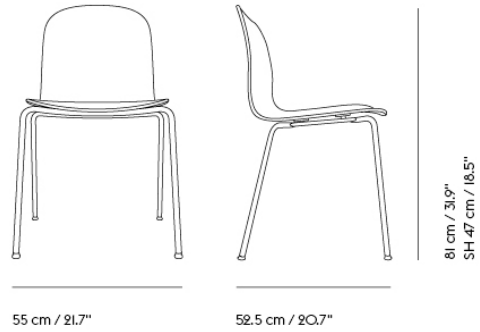

Shipper Colli	1
Gross Weight (kg)	13.5
Net Weight (kg)	5.75
Base color options	Black, Chrome or Grey
Stacking information	Stacking on Trolley: Without upholstery: 17 - With upholstery: 15. Stacking on floor: Without upholstery: 15 - With upholstery: 10.
Warranty Period	10 years

Item No.	Color	Contract Price	Lead Time
Ready-To-Ship			
32531	Black/Black	SEK 2.536,10	-
Made-To-Order			
32534	Grey/Grey	SEK 2.536,10	7 weeks
32532	Oak/Chrome	SEK 2.536,10	7 weeks
16061	Remix - All Colors	SEK 3.693,70	7 weeks
16050	Canvas - All Colors	SEK 3.951,70	7 weeks
16049	Clara - All Colors	SEK 3.951,70	7 weeks
70368	Colline - All Colors	SEK 3.951,70	7 weeks
18935	Fiord - All Colors	SEK 3.951,70	7 weeks
70370	Re-wool - All Colors	SEK 3.951,70	7 weeks
70367	Sabi - All Colors	SEK 3.951,70	7 weeks
16062	Steelcut - All Colors	SEK 3.951,70	7 weeks
16063	Steelcut Trio - All Colors	SEK 3.951,70	7 weeks
16059	Hallingdal - All Colors	SEK 4.381,70	7 weeks
18917	Balder - All Colors	SEK 4.639,70	7 weeks
18805	Beck - All Colors	SEK 4.639,70	9 weeks
69135	Clay - All Colors	SEK 4.639,70	7 weeks
16057	Divina - All Colors	SEK 4.639,70	7 weeks
16055	Divina MD - All Colors	SEK 4.639,70	7 weeks