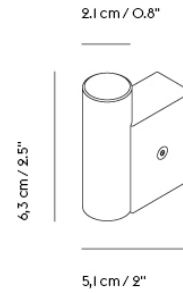

Shipper Colli 1
Gross Weight (kg) 0.24
Net Weight (kg) 0.2
Warranty Period 5 years

Item No.	Color	Contract Price	Lead Time
Ready-To-Ship			
12351	Oak/Aluminum - Set of 2	SEK 425,70	-
12350	Oak/Black - Set of 2	SEK 425,70	-
12355	Oak/Burnt Orange - Set of 2	SEK 425,70	-
12352	Oak/Dark Green - Set of 2	SEK 425,70	-
12354	Oak/Pale Blue - Set of 2	SEK 425,70	-