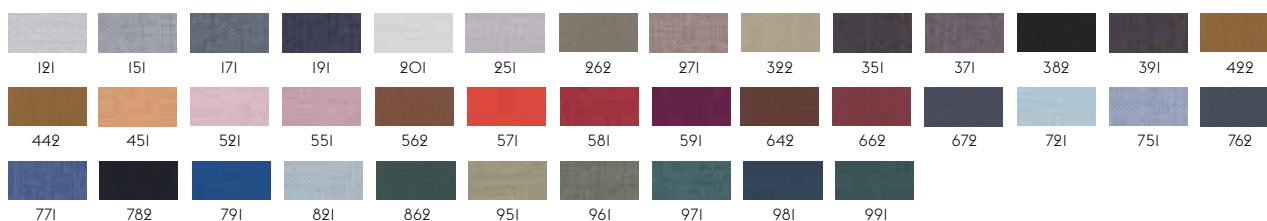

FIORD BY KVADRAT

Designer: Tone Barnung & Louise Sigvardt.

Composition: 92% new wool worsted, 8% nylon.

Durability: 60.000 Martindale / Lightfastness 5-6.

101