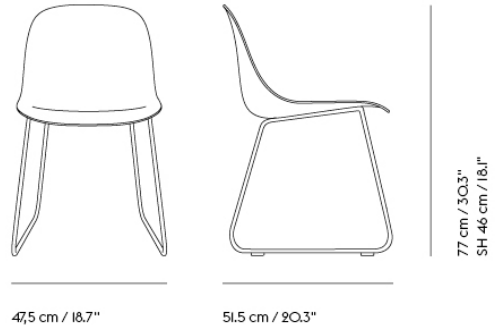

Shipper Colli	1
Gross Weight (kg)	9
Net Weight (kg)	7.4
Base color options	Anthracite Black, Dusty Green, Grey or White
Warranty Period	10 years

Item No.	Color	Contract Price	Lead Time
Made-To-Order			
58929	Black/Anthracite Black (Recycled Plastic)	SEK 2.450,10	3 weeks
59031	Dusty Green/Dusty Green (Recycled Plastic)	SEK 2.450,10	3 weeks
58930	Grey/Grey (Recycled Plastic)	SEK 2.450,10	3 weeks
58931	Natural White/White (Recycled Plastic)	SEK 2.450,10	3 weeks
59032	Ochre/Anthracite Black (Recycled Plastic)	SEK 2.450,10	3 weeks
24157	Remix - All Colors	SEK 4.381,70	4 weeks
24165	Canvas - All Colors	SEK 5.202,10	4 weeks
24164	Clara - All Colors	SEK 5.202,10	4 weeks
24173	Fiord - All Colors	SEK 5.202,10	4 weeks
55044	Hero - All Colors	SEK 5.202,10	4 weeks
19679	Re-wool - All Colors	SEK 5.202,10	4 weeks
19567	Sabi - All Colors	SEK 5.202,10	4 weeks
24158	Steelcut - All Colors	SEK 5.202,10	4 weeks
24159	Steelcut Trio - All Colors	SEK 5.202,10	4 weeks
24160	Hallingdal - All Colors	SEK 5.890,10	4 weeks
55161	Balder - All Colors	SEK 6.015,70	4 weeks
13688	Beck - All Colors	SEK 6.015,70	6 weeks
58021	Clay - All Colors	SEK 6.015,70	4 weeks
24161	Divina - All Colors	SEK 6.015,70	4 weeks
24166	Divina MD - All Colors	SEK 6.015,70	4 weeks
24167	Divina Melange - All Colors	SEK 6.015,70	4 weeks
59350	Ecriture - All Colors	SEK 6.015,70	4 weeks