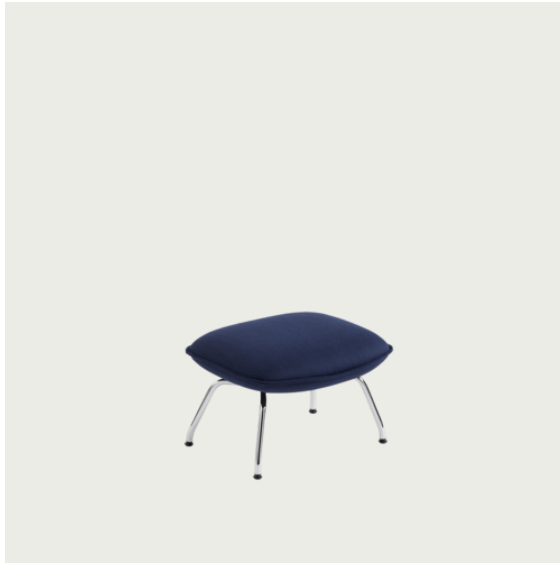

Shipper Colli	1
Gross Weight (kg)	20
Net Weight (kg)	18
Base color options	Anthracite Black, Chrome, Grey
Warranty Period	10 years

Item No.	Color	Contract Price	Lead Time
Ready-To-Ship			
87151-CHRO_128	Re-Wool I28/Chrome ***	SEK 7.305,70	-
87115-CHRO_782	Balder 782/Chrome ***	SEK 8.423,70	-
Made-To-Order			
87105	Clara - All Colors	SEK 7.305,70	4 weeks
87157	Colline - All Colors	SEK 7.305,70	4 weeks
87104	Fiord - All Colors	SEK 7.305,70	4 weeks
87151	Re-wool - All Colors	SEK 7.305,70	4 weeks
87153	Sabi - All Colors	SEK 7.305,70	4 weeks
87102	Steelcut - All Colors	SEK 7.305,70	4 weeks
87103	Steelcut Trio - All Colors	SEK 7.305,70	4 weeks
87108	Hallingdal - All Colors	SEK 7.868,10	4 weeks
87113	Still - All Colors	SEK 7.868,10	4 weeks
87115	Balder - All Colors	SEK 8.423,70	4 weeks
16629	Beck - All Colors	SEK 8.423,70	6 weeks
87148	Clay - All Colors	SEK 8.423,70	4 weeks
87109	Divina - All Colors	SEK 8.423,70	4 weeks
87110	Divina MD - All Colors	SEK 8.423,70	4 weeks
87111	Divina Melange - All Colors	SEK 8.423,70	4 weeks
87160	Ecriture - All Colors	SEK 8.423,70	4 weeks
16637	Hearth - All Colors	SEK 8.423,70	6 weeks
87155	Planum - All Colors	SEK 8.423,70	4 weeks