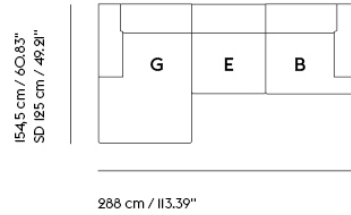

CONNECT SOFT MODULAR SOFA / 3-SEATER - CONFIGURATION 3

Shipper Colli 3
Gross Weight (kg) 159.2
Net Weight (kg) 122.8
Warranty Period 10 years

Item No.	Color	Contract Price	Lead Time
Made-To-Order			
96025	Re-wool 128	SEK 53,315,70	6 weeks
96026	Clay 12	SEK 58,475,70	6 weeks
Extras			
83061	Leather care set for Refine Leather	SEK 172,00	-