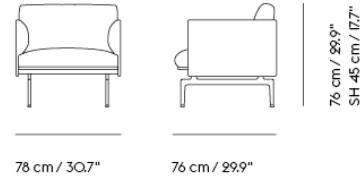

OUTLINE STUDIO CHAIR / POLISHED ALUMINUM BASE - SH: 45 CM / 17.7"

Shipper Colli	1
Gross Weight (kg)	29
Net Weight (kg)	24
Warranty Period	10 years

Item No.	Color	Contract Price	Lead Time
Made-To-Order			
73308	Remix - All Colors	SEK 18.485,70	6 weeks
73310	Canvas - All Colors	SEK 21.495,70	6 weeks
73309	Clara - All Colors	SEK 21.495,70	6 weeks
91416	Colline - All Colors	SEK 21.495,70	6 weeks
73302	Fiord - All Colors	SEK 21.495,70	6 weeks
73305	Steelcut - All Colors	SEK 21.495,70	6 weeks
73304	Steelcut Trio - All Colors	SEK 21.495,70	6 weeks
73306	Hallingdal - All Colors	SEK 24.075,70	6 weeks
73321	Balder - All Colors	SEK 24.505,70	6 weeks
85760	Beck - All Colors	SEK 24.505,70	8 weeks
68314	Clay - All Colors	SEK 24.505,70	6 weeks
73311	Divina - All Colors	SEK 24.505,70	6 weeks
73312	Divina MD - All Colors	SEK 24.505,70	6 weeks
73313	Divina Melange - All Colors	SEK 24.505,70	6 weeks
76278	Ecriture - All Colors	SEK 24.505,70	6 weeks
97590	Hearth - All Colors	SEK 24.505,70	8 weeks
91547	Planum - All Colors	SEK 24.505,70	6 weeks
73322	Twill Weave - All Colors	SEK 24.505,70	6 weeks
73320	Vidar - All Colors	SEK 24.505,70	6 weeks
Extras			
83061	Leather care set for Refine Leather	SEK 172,00	-