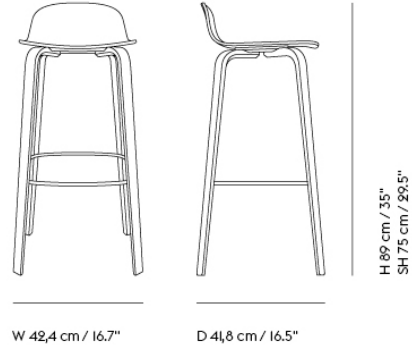

VISU BAR STOOL WOOD BASE - 75 CM / 29.5"

Shipper Colli	1
Gross Weight (kg)	5.7
Net Weight (kg)	4.18
Base color options	Black, Dark Green, Grey, Oak or Tan Rose
Warranty Period	5 years

Item No.	Color	Contract Price	Lead Time
Ready-To-Ship			
16151	Black/Black	SEK 4.639,70	-
16154	Dark Green/Dark Green	SEK 4.639,70	-
16152	Grey/Grey	SEK 4.639,70	-
16150	Oak/Oak	SEK 4.639,70	-
16155	Tan Rose/Tan Rose	SEK 4.639,70	-
16159	White/Oak	SEK 4.639,70	-
Made-To-Order			
21755	Remix - All Colors	SEK 5.546,10	7 weeks
21772	Canvas - All Colors	SEK 5.804,10	7 weeks
21771	Clara - All Colors	SEK 5.804,10	7 weeks
70392	Colline - All Colors	SEK 5.804,10	7 weeks
18938	Fiord - All Colors	SEK 5.804,10	7 weeks
70394	Re-wool - All Colors	SEK 5.804,10	7 weeks
70391	Sabi - All Colors	SEK 5.804,10	7 weeks
21757	Steelcut - All Colors	SEK 5.804,10	7 weeks
21758	Steelcut Trio - All Colors	SEK 5.804,10	7 weeks
21759	Hallingdal - All Colors	SEK 6.492,10	7 weeks
18920	Balder - All Colors	SEK 6.703,70	7 weeks
18809	Beck - All Colors	SEK 6.703,70	9 weeks
69146	Clay - All Colors	SEK 6.703,70	7 weeks
21760	Divina - All Colors	SEK 6.703,70	7 weeks