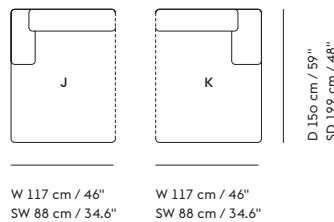

END & LOUNGE MODULES