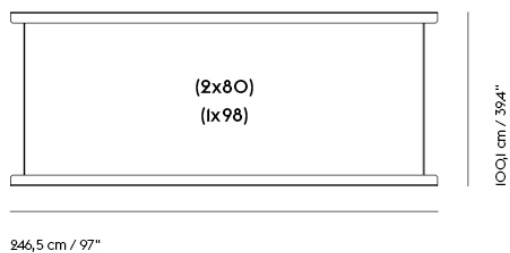

IN SITU MODULAR SOFA / FRAME SECTION (2 X 80 + 1 X 98)

Shipper Colli	1
Gross Weight (kg)	31.2
Net Weight (kg)	26.22
Warranty Period	10 years

Item No.	Color	Contract Price	Lead Time
Ready-To-Ship			
41561	Black - 2 x 80 + 1 x 98	SEK 5.546,10	-