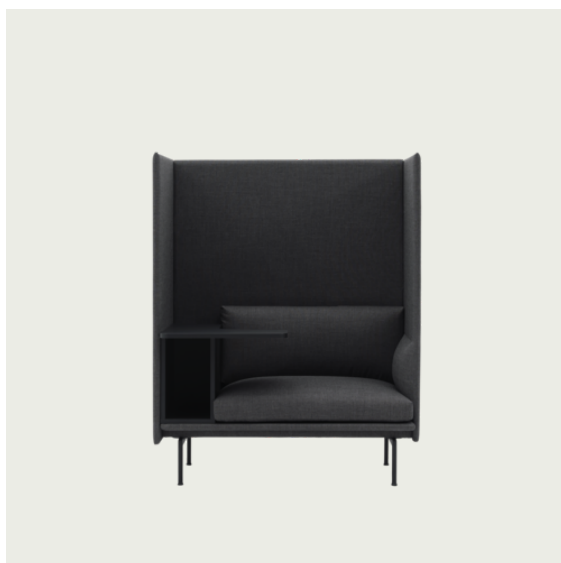

OUTLINE HIGHBACK WORK 120 / LEFT - BLACK BASE

Shipper Colli	1
Gross Weight (kg)	38
Net Weight (kg)	28
Please note	That this product features a table on the left-hand side when facing the product from the front.
Warranty Period	5 years

Item No.	Color	Contract Price	Lead Time
Made-To-Order			
75338	Remix - All Colors	SEK 39.985,70	6 weeks
75418	Canvas - All Colors	SEK 42.135,70	6 weeks
75378	Clara - All Colors	SEK 42.135,70	6 weeks
75756	Colline - All Colors	SEK 42.135,70	6 weeks
75098	Fiord - All Colors	SEK 42.135,70	6 weeks
75218	Steelcut - All Colors	SEK 42.135,70	6 weeks
75178	Steelcut Trio - All Colors	SEK 42.135,70	6 weeks
75258	Hallingdal - All Colors	SEK 46.005,70	6 weeks
75018	Balder - All Colors	SEK 46.865,70	6 weeks
85602	Beck - All Colors	SEK 46.865,70	8 weeks
75698	Clay - All Colors	SEK 46.865,70	6 weeks
75458	Divina - All Colors	SEK 46.865,70	6 weeks
75498	Divina MD - All Colors	SEK 46.865,70	6 weeks
75538	Divina Melange - All Colors	SEK 46.865,70	6 weeks
76110	Ecriture - All Colors	SEK 46.865,70	6 weeks
97614	Hearth - All Colors	SEK 46.865,70	8 weeks
75776	Planum - All Colors	SEK 46.865,70	6 weeks
75058	Twill Weave - All Colors	SEK 46.865,70	6 weeks
75658	Vidar - All Colors	SEK 46.865,70	6 weeks

Extras

83061	Leather care set for Refine Leather	SEK 172,00	-