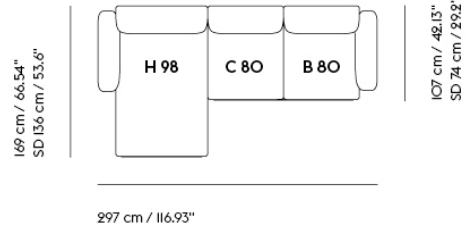

IN SITU MODULAR SOFA / 3-SEATER -
CONFIGURATION 7

Shipper Colli 6
Gross Weight (kg) 171.9
Net Weight (kg) 133.22
Warranty Period 10 years

Item No.	Color	Contract Price	Lead Time
Ready-To-Ship			
41913	Frame and Module - Clay I2/Black	SEK 55,465,70	-
99824	Frame and Module - Ecriture 240/Black	SEK 55,465,70	-
Extras			
83061	Leather care set for Refine Leather	SEK 172,00	-