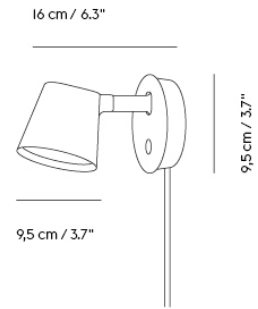

- Shipper Colli 1
- Gross Weight (kg) 0.75
- Net Weight (kg) 0.45
- Bulb included Yes. Integrated non-replaceable LED
- Warranty Period 5 years

Item No.	Color	Contract Price	Lead Time
Ready-To-Ship			
22326	Black	SEK 1.762,10	-
22328	Copper Brown	SEK 1.762,10	-
22325	Grey	SEK 1.762,10	-
22327	White	SEK 1.762,10	-