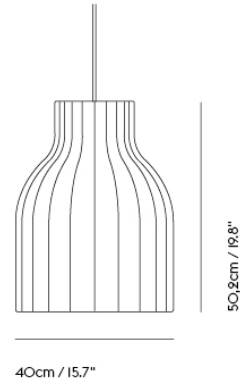

STRAND PENDANT LAMP / OPEN Ø 40 CM / 16"

Shipper Colli	1
Gross Weight (kg)	3.7
Net Weight (kg)	2.1
Bulb included	No
Warranty Period	5 years

Item No.	Color	Contract Price	Lead Time
Ready-To-Ship			
22451	White - Open	SEK 4.639,70	-