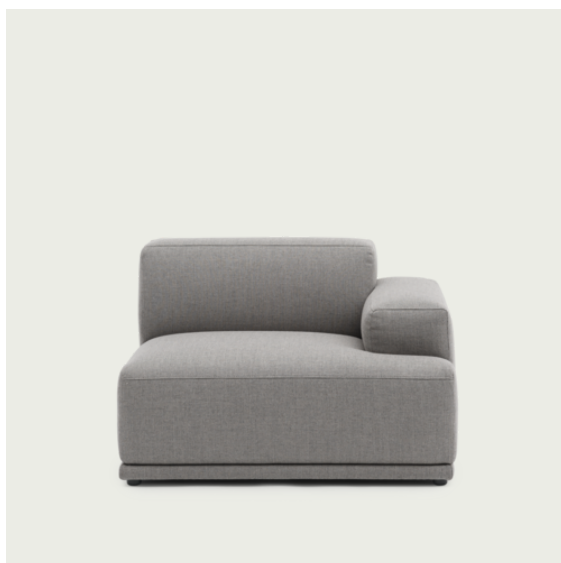

CONNECT SOFT MODULAR SOFA / RIGHT ARMREST (B)

Shipper Colli	1
Gross Weight (kg)	50
Net Weight (kg)	38.3
Please note	This product features an armrest on the right-hand side when facing the product from the front
Warranty Period	10 years

Item No.	Color	Contract Price	Lead Time
Ready-To-Ship			
94510-128	Re-wool 128	SEK 17.625,70	-
94618-12	Clay 12	SEK 18.485,70	-
Made-To-Order			
94519	Remix - All Colors	SEK 14.615,70	6 weeks
94564	Canvas - All Colors	SEK 17.625,70	6 weeks
94573	Clara - All Colors	SEK 17.625,70	6 weeks
94537	Fiord - All Colors	SEK 17.625,70	6 weeks
94510	Re-wool - All Colors	SEK 17.625,70	6 weeks
98823	Sabi - All Colors	SEK 17.625,70	6 weeks
94546	Steelcut - All Colors	SEK 17.625,70	6 weeks
94555	Steelcut Trio - All Colors	SEK 17.625,70	6 weeks
94582	Hallingdal - All Colors	SEK 18.055,70	6 weeks
94501	Balder - All Colors	SEK 18.485,70	6 weeks
99441	Beck - All Colors	SEK 18.485,70	8 weeks
94618	Clay - All Colors	SEK 18.485,70	6 weeks
94591	Divina - All Colors	SEK 18.485,70	6 weeks
94600	Divina MD - All Colors	SEK 18.485,70	6 weeks
94609	Divina Melange - All Colors	SEK 18.485,70	6 weeks
98843	Ecriture - All Colors	SEK 18.485,70	6 weeks
66701	Hearth - All Colors	SEK 18.485,70	8 weeks
76415	Planum - All Colors	SEK 18.485,70	6 weeks