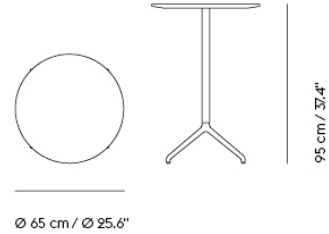

STILL CAFÉ TABLE / Ø 65 H: 95 CM / Ø 25.6 H: 37.4"

Shipper Colli	2
Gross Weight (kg)	15.1
Net Weight (kg)	10.648
Base color options	Black, White
Warranty Period	10 years

Item No.	Color	Contract Price	Lead Time
Ready-To-Ship			
65616	Black Nanolaminate/Anthracite Black	SEK 6.234,10	-
65615	Black Nanolaminate/White	SEK 6.234,10	-
65620	White Nanolaminate/Anthracite Black	SEK 6.234,10	-
65619	White Nanolaminate/White	SEK 6.234,10	-
Made-To-Order			
65576	Black Linoleum/Anthracite Black	SEK 6.234,10	6 weeks
65575	Black Linoleum/White	SEK 6.234,10	6 weeks