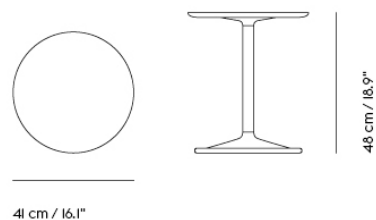

SOFT SIDE TABLE / Ø 41 H: 48 CM / Ø 16.1" H: 18.9"

Shipper Colli	2
Gross Weight (kg)	8.873
Net Weight (kg)	7.158
Warranty period	10 years

Item No.	Color	Contract Price	Lead Time
Ready-To-Ship			
10788	Beige Green Laminate/Beige Green	SEK 3.482,10	-
13952	Dusty Green Laminate/Dusty Green ***	SEK 3.482,10	-
13953	Orange Laminate/Orange	SEK 3.482,10	-
13950	Black Nanolaminate/Black	SEK 3.482,10	-
10784	Grey Linoleum/Grey	SEK 3.482,10	-
13955	Oiled Smoked Oak/Black	SEK 4.037,70	-
10778	Solid Oak/Grey	SEK 4.037,70	-