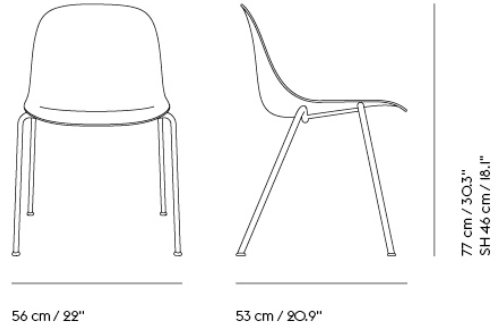

Shipper Colli	1
Gross Weight (kg)	10.3
Net Weight (kg)	7.4
Base color options	Chrome
Stacking	Up to 15 shell or 10 upholstered chairs can be stacked together
Warranty Period	10 years

Item No.	Color	Contract Price	Lead Time
Made-To-Order			
59016	Black/Chrome (Recycled Plastic)	SEK 2.536,10	3 weeks
59018	Dusty Green/Chrome (Recycled Plastic)	SEK 2.536,10	3 weeks
59017	Grey/Chrome (Recycled Plastic)	SEK 2.536,10	3 weeks
59020	Natural White/Chrome (Recycled Plastic)	SEK 2.536,10	3 weeks
59019	Ochre/Chrome (Recycled Plastic)	SEK 2.536,10	3 weeks
25326	Remix - All Colors	SEK 4.514,10	4 weeks
25334	Canvas - All Colors	SEK 5.327,70	4 weeks
25333	Clara - All Colors	SEK 5.327,70	4 weeks
59567	Fiord - All Colors	SEK 5.327,70	4 weeks
55047	Hero - All Colors	SEK 5.327,70	4 weeks
19681	Re-wool - All Colors	SEK 5.327,70	4 weeks
19569	Sabi - All Colors	SEK 5.327,70	4 weeks
25329	Steelcut - All Colors	SEK 5.327,70	4 weeks
25330	Steelcut Trio - All Colors	SEK 5.327,70	4 weeks
25331	Hallingdal - All Colors	SEK 6.015,70	4 weeks
55164	Balder - All Colors	SEK 6.148,10	4 weeks
13690	Beck - All Colors	SEK 6.148,10	6 weeks
58023	Clay - All Colors	SEK 6.148,10	4 weeks
25332	Divina - All Colors	SEK 6.148,10	4 weeks
25335	Divina MD - All Colors	SEK 6.148,10	4 weeks
25336	Divina Melange - All Colors	SEK 6.148,10	4 weeks