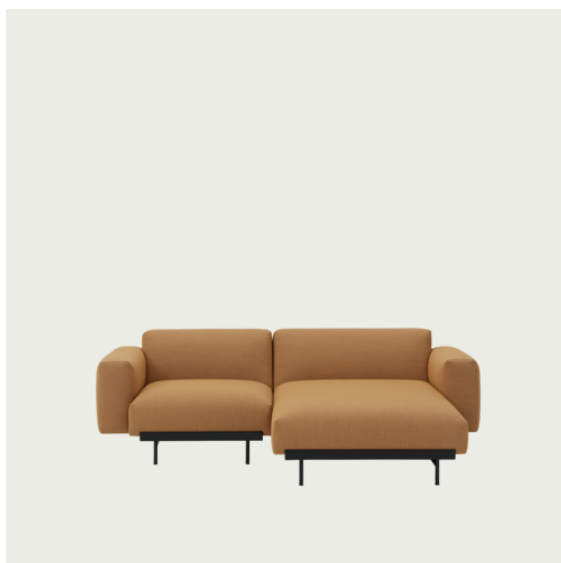

IN SITU MODULAR SOFA / 2-SEATER - CONFIGURATION 4

Shipper Colli	5
Gross Weight (kg)	133.8
Net Weight (kg)	103.21
Warranty Period	10 years

Item No.	Color	Contract Price	Lead Time
Ready-To-Ship			
41903	Frame and Module - Clay 12/Black	SEK 41.705,70	-
99814	Frame and Module - Ecriture 240/Black	SEK 41.705,70	-
Extras			
83061	Leather care set for Refine Leather	SEK 172,00	-