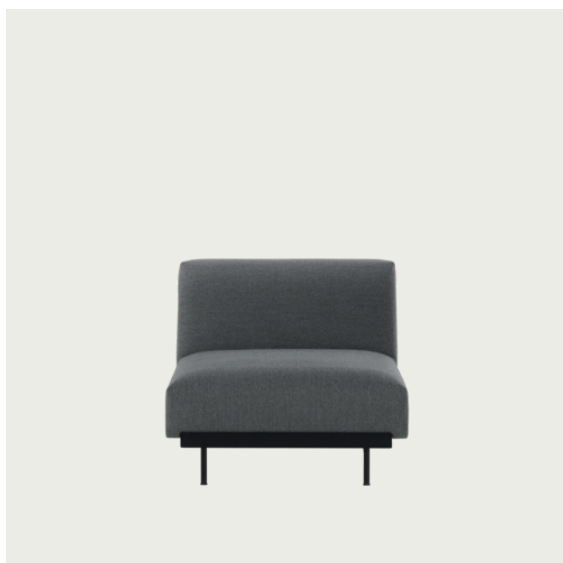

IN SITU MODULAR SOFA / CENTRE MODULE (C80)

Shipper Colli	1
Gross Weight (kg)	30.2
Net Weight (kg)	23.53
Please note	This variant is a Seating Module only and does not include a Frame Section.
Warranty Period	10 years

Item No.	Color	Contract Price	Lead Time
Ready-To-Ship			
41122-12	Clay 12	SEK 12.895,70	-
98864-240	Ecriture 240	SEK 12.895,70	-
Made-To-Order			
99035	Remix - All Colors	SEK 9.885,70	6 weeks
95552	Colline - All Colors	SEK 11.605,70	6 weeks
41140	Fiord - All Colors	SEK 11.605,70	6 weeks
95502	Re-wool - All Colors	SEK 11.605,70	6 weeks
98802	Sabi - All Colors	SEK 11.605,70	6 weeks
99298	Beck - All Colors	SEK 12.465,70	8 weeks
41149	Hallingdal - All Colors	SEK 12.465,70	6 weeks
99232	Hearth - All Colors	SEK 12.465,70	8 weeks
95602	Twill Weave - All Colors	SEK 12.465,70	6 weeks
41122	Clay - All Colors	SEK 12.895,70	6 weeks
41158	Divina - All Colors	SEK 12.895,70	6 weeks
41167	Divina MD - All Colors	SEK 12.895,70	6 weeks
41176	Divina Melange - All Colors	SEK 12.895,70	6 weeks
98864	Ecriture - All Colors	SEK 12.895,70	6 weeks
76405	Planum - All Colors	SEK 12.895,70	6 weeks
41185	Vidar - All Colors	SEK 12.895,70	6 weeks