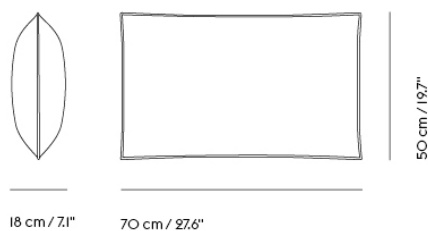

IN SITU MODULAR SOFA / CUSHION — 70 X 50 CM / 27.6 X 19.7"

Shipper Colli	1
Gross Weight (kg)	2.5
Net Weight (kg)	1.75
Warranty Period	10 years

Item No.	Color	Contract Price	Lead Time
Ready-To-Ship			
41331-12	Clay 12	SEK 1.973,70	-
98872-240	Ecriture 240	SEK 1.973,70	-
Made-To-Order			
99043	Remix - All Colors	SEK 1.418,10	6 weeks
95560	Colline - All Colors	SEK 1.504,10	6 weeks
41333	Fiord - All Colors	SEK 1.504,10	6 weeks
95510	Re-wool - All Colors	SEK 1.504,10	6 weeks
98810	Sabi - All Colors	SEK 1.504,10	6 weeks
41334	Hallingdal - All Colors	SEK 1.848,10	6 weeks
99306	Beck - All Colors	SEK 1.973,70	8 weeks
41331	Clay - All Colors	SEK 1.973,70	6 weeks
41335	Divina - All Colors	SEK 1.973,70	6 weeks
41336	Divina MD - All Colors	SEK 1.973,70	6 weeks
41337	Divina Melange - All Colors	SEK 1.973,70	6 weeks
98872	Ecriture - All Colors	SEK 1.973,70	6 weeks
99240	Hearth - All Colors	SEK 1.973,70	8 weeks
76413	Planum - All Colors	SEK 1.973,70	6 weeks
95610	Twill Weave - All Colors	SEK 1.973,70	6 weeks
41338	Vidar - All Colors	SEK 1.973,70	6 weeks

Extras