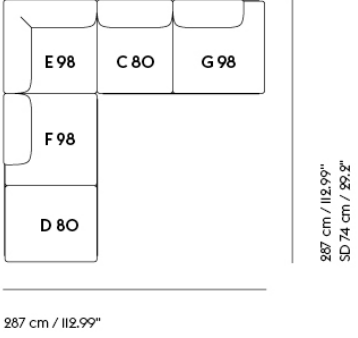

**IN SITU MODULAR SOFA / CORNER -
CONFIGURATION 5**

Shipper Colli IO
Gross Weight (kg) 221.3
Net Weight (kg) 171.7
Warranty Period IO years

Item No.	Color	Contract Price	Lead Time
Ready-To-Ship			
41925	Frame and Module - Clay 12/Black	SEK 73.955,70	-
99836	Frame and Module - Ecriture 240/Black	SEK 73.955,70	-
Extras			
83061	Leather care set for Refine Leather	SEK 172,00	-