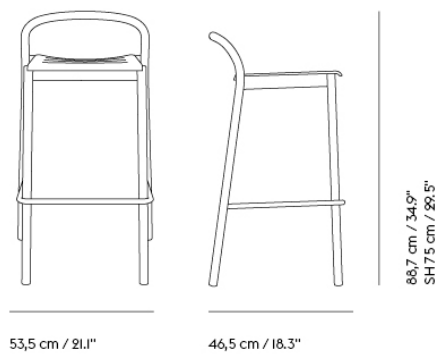

Shipper Colli	1
Gross Weight (kg)	12.7
Net Weight (kg)	9.5
Stacking Information	Linear Steel Bar Stool stacks up to 5 stools on the floor.
Warranty period	5 years

Item No.	Color	Contract Price	Lead Time
Ready-To-Ship			
31302	Anthracite Black	SEK 3.482,10	-
31305	Burnt Orange	SEK 3.482,10	-
31304	Dark Green	SEK 3.482,10	-
31359	Grey	SEK 3.482,10	-
31361	Pale Blue	SEK 3.482,10	-
Extras			
31601	Bar/Counter Seat Pad - Twitell - Dark Grey	SEK 403,30	-
31600	Bar/Counter Seat Pad - Twitell - Light Grey	SEK 403,30	-