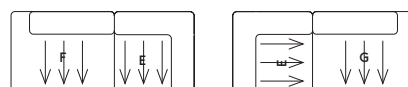

END MODULES

END & LOUNGE MODULES

CENTER & CORNER MODULES

FREESTANDING MODULES

Textile direction

Corner Module E is designed to be used as corner. If used as End Module with armrest, the textile direction can differ. Modules connected on the left side of Corner Module E will have the same textile direction. The textile direction of modules connected on the right side will run into the opposite direction.