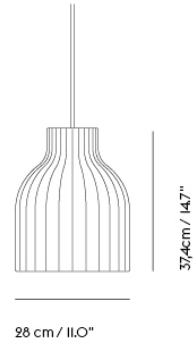

STRAND PENDANT LAMP / OPEN - Ø 28 CM / 11"

Shipper Colli 1
Gross Weight (kg) 2.35
Net Weight (kg) 1.4
Bulb included No
Warranty Period 5 years

Item No.	Color	Contract Price	Lead Time
Ready-To-Ship			
22450	White - Open	SEK 3.435,70	-