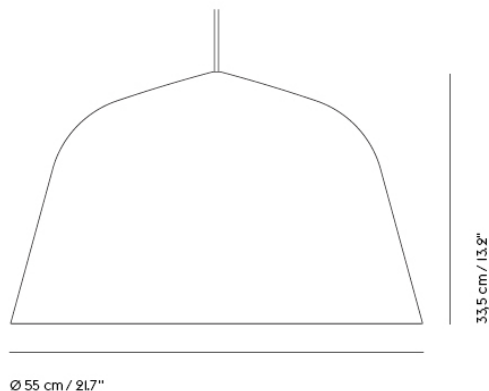

Shipper Colli	1
Gross Weight (kg)	5.585
Net Weight (kg)	2.7
Bulb included	No
Warranty Period	5 years

Item No.	Color	Contract Price	Lead Time
Ready-To-Ship			
82270	Black	SEK 5.155,70	-
82274	Dusty Green	SEK 5.155,70	-
82271	Grey	SEK 5.155,70	-
82275	Light Blue	SEK 5.155,70	-
82273	Taupe	SEK 5.155,70	-
82272	White	SEK 5.155,70	-
Extras			
24050	Ceiling Cap - White	SEK 116,10	-