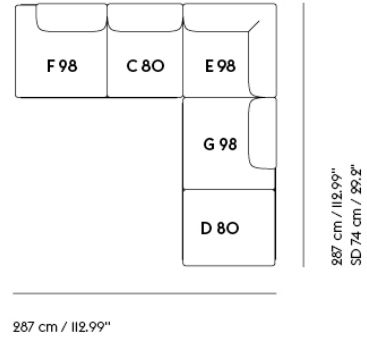

IN SITU MODULAR SOFA / CORNER - CONFIGURATION 4

Shipper Colli IO
Gross Weight (kg) 221.3
Net Weight (kg) 171.7
Warranty Period 10 years

Item No.	Color	Contract Price	Lead Time
Ready-To-Ship			
41924	Frame and Module - Clay 12/Black	SEK 73.955,70	-
99835	Frame and Module - Ecriture 240/Black	SEK 73.955,70	-
Extras			
83061	Leather care set for Refine Leather	SEK 172,00	-