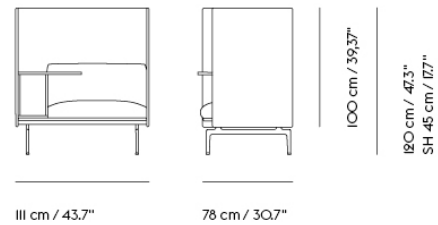

OUTLINE HIGHBACK WORK 100 / LEFT - BLACK BASE - SH: 45 CM / 17.7"

Shipper Colli	1
Gross Weight (kg)	83
Net Weight (kg)	74
Please note	That this product features a table on the left-hand side when facing the product from the front.
Warranty Period	5 years

Item No.	Color	Contract Price	Lead Time
Made-To-Order			
73227	Remix - All Colors	SEK 38.265,70	6 weeks
73231	Canvas - All Colors	SEK 42.135,70	6 weeks
73229	Clara - All Colors	SEK 42.135,70	6 weeks
91412	Colline - All Colors	SEK 42.135,70	6 weeks
73215	Fiord - All Colors	SEK 42.135,70	6 weeks
73221	Steelcut - All Colors	SEK 42.135,70	6 weeks
73219	Steelcut Trio - All Colors	SEK 42.135,70	6 weeks
73223	Hallingdal - All Colors	SEK 45.145,70	6 weeks
73253	Balder - All Colors	SEK 46.435,70	6 weeks
85756	Beck - All Colors	SEK 46.435,70	8 weeks
68356	Clay - All Colors	SEK 46.435,70	6 weeks
73233	Divina - All Colors	SEK 46.435,70	6 weeks
73235	Divina MD - All Colors	SEK 46.435,70	6 weeks
73237	Divina Melange - All Colors	SEK 46.435,70	6 weeks
76274	Ecriture - All Colors	SEK 46.435,70	6 weeks
97586	Hearth - All Colors	SEK 46.435,70	8 weeks
91543	Planum - All Colors	SEK 46.435,70	6 weeks
73255	Twill Weave - All Colors	SEK 46.435,70	6 weeks
73251	Vidar - All Colors	SEK 46.435,70	6 weeks

Extras

83061	Leather care set for Refine Leather	SEK 172,00	-