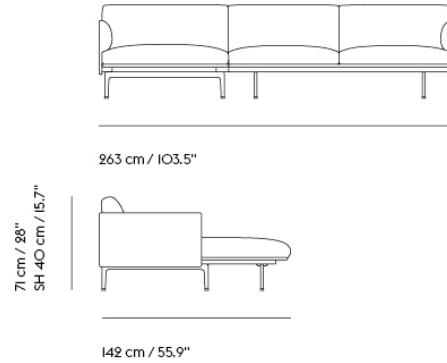

OUTLINE SOFA / CHAISE LOUNGE - LEFT - POLISHED ALUMINUM BASE

Shipper Colli	2
Gross Weight (kg)	90
Net Weight (kg)	80
Please note	That this product features a chaise longue on the left-hand side when facing the product from the front.
Warranty Period	10 years

Item No.	Color	Contract Price	Lead Time
Made-To-Order			
67411	Remix - All Colors	SEK 47.725,70	6 weeks
67415	Canvas - All Colors	SEK 51.165,70	6 weeks
67413	Clara - All Colors	SEK 51.165,70	6 weeks
91364	Colline - All Colors	SEK 51.165,70	6 weeks
67403	Fiord - All Colors	SEK 51.165,70	6 weeks
67407	Steelcut - All Colors	SEK 51.165,70	6 weeks
67409	Hallingdal - All Colors	SEK 56.755,70	6 weeks
67437	Balder - All Colors	SEK 59.765,70	6 weeks
85710	Beck - All Colors	SEK 59.765,70	8 weeks
68301	Clay - All Colors	SEK 59.765,70	6 weeks
67417	Divina - All Colors	SEK 59.765,70	6 weeks
67419	Divina MD - All Colors	SEK 59.765,70	6 weeks
67421	Divina Melange - All Colors	SEK 59.765,70	6 weeks
76226	Ecriture - All Colors	SEK 59.765,70	6 weeks
97538	Hearth - All Colors	SEK 59.765,70	8 weeks
91495	Planum - All Colors	SEK 59.765,70	6 weeks
67439	Twill Weave - All Colors	SEK 59.765,70	6 weeks
67435	Vidar - All Colors	SEK 59.765,70	6 weeks
Extras			
83061	Leather care set for Refine Leather	SEK 172,00	-
28801	Power Outlet - Black	SEK 3.826,10	-