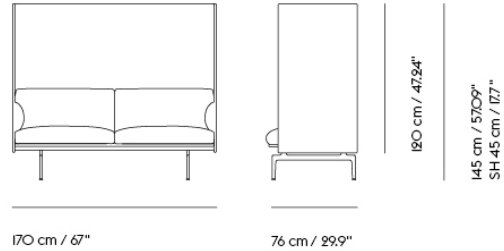

OUTLINE HIGHBACK SOFA 120 / 2-SEATER - BLACK BASE - SH: 45 CM / 17.7"

Shipper Colli	1
Gross Weight (kg)	54
Net Weight (kg)	38
Additional Information	Please note that the highback height for this product is 120 cm / 47.2"
Warranty Period	10 years

Item No.	Color	Contract Price	Lead Time
Made-To-Order			
75354	Remix - All Colors	SEK 37,835,70	6 weeks
75434	Canvas - All Colors	SEK 42,995,70	6 weeks
75394	Clara - All Colors	SEK 42,995,70	6 weeks
75764	Colline - All Colors	SEK 42,995,70	6 weeks
75114	Fiord - All Colors	SEK 42,995,70	6 weeks
75234	Steelcut - All Colors	SEK 42,995,70	6 weeks
75194	Steelcut Trio - All Colors	SEK 42,995,70	6 weeks
75274	Hallingdal - All Colors	SEK 45,145,70	6 weeks
75034	Balder - All Colors	SEK 46,435,70	6 weeks
85610	Beck - All Colors	SEK 46,435,70	8 weeks
75714	Clay - All Colors	SEK 46,435,70	6 weeks
75474	Divina - All Colors	SEK 46,435,70	6 weeks
75514	Divina MD - All Colors	SEK 46,435,70	6 weeks
75554	Divina Melange - All Colors	SEK 46,435,70	6 weeks
76118	Ecriture - All Colors	SEK 46,435,70	6 weeks
97630	Hearth - All Colors	SEK 46,435,70	8 weeks
75784	Planum - All Colors	SEK 46,435,70	6 weeks
75074	Twill Weave - All Colors	SEK 46,435,70	6 weeks
75674	Vidar - All Colors	SEK 46,435,70	6 weeks

Extras

83061	Leather care set for Refine Leather	SEK 172,00	-