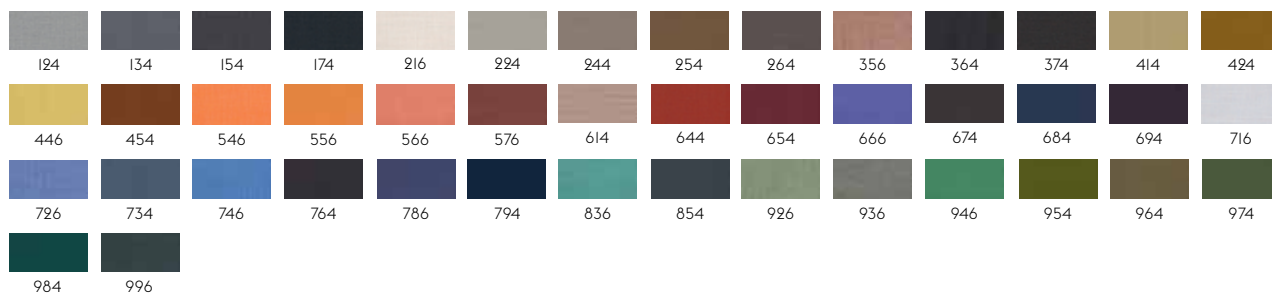

124 134 154 174 216 224 244 254 264 356 364 374 414 424
446 454 546 556 566 576 614 644 654 666 674 684 694 716
726 734 746 764 786 794 836 854 926 936 946 954 964 974
984 996