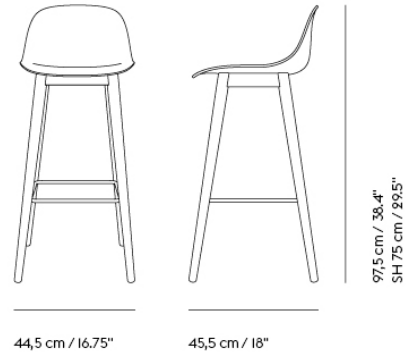

FIBER BAR STOOL / WOOD BASE - WITH BACKREST - 75 CM / 29.5"

Shipper Colli	1
Gross Weight (kg)	7
Net Weight (kg)	6.1
Base color options	Anthracite Black, Dusty Green, Grey, Oak or Stained Dark Brown
Warranty Period	10 years

Item No.	Color	Contract Price	Lead Time
Ready-To-Ship			
58926	Black/Anthracite Black (Recycled Plastic)	SEK 3.693,70	-
58927	Grey/Grey (Recycled Plastic)	SEK 3.693,70	-
58928	Natural White/Oak (Recycled Plastic)	SEK 3.693,70	-
Made-To-Order			
58967	Black/Stained Dark Brown (Recycled Plastic)	SEK 3.693,70	-
59066	Dusty Green/Dusty Green (Recycled Plastic)	SEK 3.693,70	3 weeks
59067	Dusty Green/Stained Dark Brown (Recycled Plastic)	SEK 3.693,70	3 weeks
59068	Grey/Stained Dark Brown (Recycled Plastic)	SEK 3.693,70	3 weeks
59069	Natural White/Stained Dark Brown (Recycled Plastic)	SEK 3.693,70	3 weeks
59070	Ochre/Oak (Recycled Plastic)	SEK 3.693,70	3 weeks
23780	Remix - All Colors	SEK 6.234,10	4 weeks
23788	Canvas - All Colors	SEK 6.703,70	4 weeks
23787	Clara - All Colors	SEK 6.703,70	4 weeks
59565	Fiord - All Colors	SEK 6.703,70	4 weeks
55031	Hero - All Colors	SEK 6.703,70	4 weeks
19678	Re-wool - All Colors	SEK 6.703,70	4 weeks
19566	Sabi - All Colors	SEK 6.703,70	4 weeks
23781	Steelcut - All Colors	SEK 6.703,70	4 weeks
23782	Steelcut Trio - All Colors	SEK 6.703,70	4 weeks