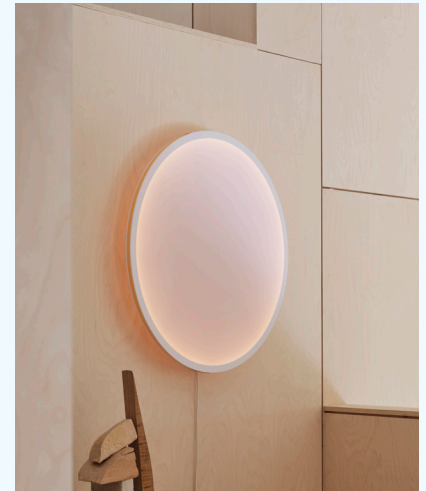

CALM WALL LAMP

"Scandinavian design is partially characterized by its great respect for nature in terms of materials and light; something that I wanted to infuse the Calm Wall Lamp with, creating a light that isn't tamed but instead has an organic flow. This makes for a beautiful gradient between light and shadows that is enhanced by its textile surface for a tactile appearance. The Calm Wall Lamp has a sculptural identity that brings a soft and calming yet powerful presence to any atmosphere."

— Iskos Design

Designed by	Iskos Design
Environment	Indoor
Country of Production	China
Cord Length	250 cm / 98.5"
Light Source Included	Yes - integrated non-replaceable LED
Dimmable Function	Yes
Description	Calm Wall Lamp offers a new perspective on lighting altogether, with a rare blend of atmospheric lighting and sculptural qualities. While it is inherently functional, it is also a work of art in its own right. Its textile surface gently diffuses the light, forming a gradient from its edge to the central light source. The ability to adjust the lighting temperature allows the user to create calm, atmospheric light according to their own preferences and needs. A matte rubber band frames Calm Wall Lamp, lending a crisp edge to the softness of the organic design.
Material	Extruded aluminum profile, steel mounting plates. Injection molded ABS cover, soft diffusing textile shades (front and back). Integrated LED, that is temperature dimmable (dim to warmer lighting). Colored silicone band. Ø50 touch dim comes with a touch button and cable with a plug (no dimmer on the cable. All other sizes/variants come as hard-wired (Wall dim). Cord with inline dimmer and plug can be purchased separately and works for hard-wired versions. Lumen Maintenance: 60.000h. Kelvin: 2200-3000K. CRI >90.
Cleaning & Care	Clean gently with a dry cloth. Fabric shade: Wash cold 30 degrees C or 85 degrees F. Do not bleach. Machine wash gentle or delicate. Flat dry. Do not tumble dry. Do not iron. Always switch off electricity before cleaning.