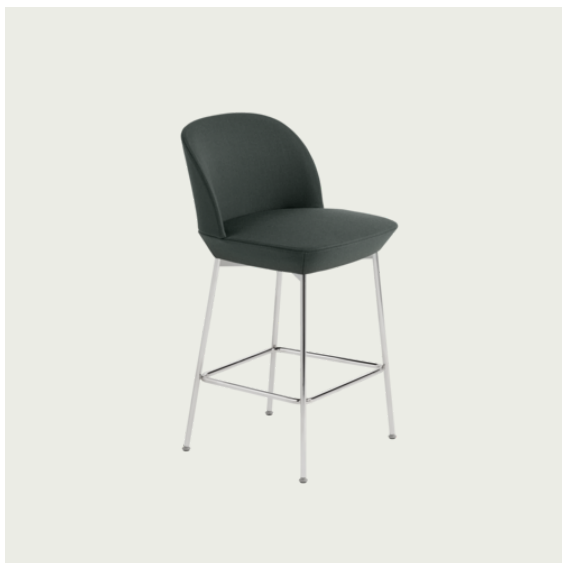

Shipper Colli	1
Gross Weight (kg)	10
Net Weight (kg)	8
Base color options	Chrome or Anthracite Black
Warranty Period	10 years

Item No.	Color	Contract Price	Lead Time
Made-To-Order			
14607	Clara - All Colors	SEK 7.305,70	4 weeks
30146	Colline - All Colors	SEK 7.305,70	4 weeks
14606	Fiord - All Colors	SEK 7.305,70	4 weeks
19507	Re-wool - All Colors	SEK 7.305,70	4 weeks
19487	Sabi - All Colors	SEK 7.305,70	4 weeks
14601	Steelcut - All Colors	SEK 7.305,70	4 weeks
14602	Steelcut Trio - All Colors	SEK 7.305,70	4 weeks
14603	Hallingdal - All Colors	SEK 7.993,70	4 weeks
14613	Still - All Colors	SEK 7.993,70	4 weeks
16683	Beck - All Colors	SEK 8.079,70	6 weeks
14634	Clay - All Colors	SEK 8.079,70	4 weeks
14604	Divina - All Colors	SEK 8.079,70	4 weeks
14609	Divina MD - All Colors	SEK 8.079,70	4 weeks
14610	Divina Melange - All Colors	SEK 8.079,70	4 weeks
59864	Ecriture - All Colors	SEK 8.079,70	4 weeks
16703	Hearth - All Colors	SEK 8.079,70	6 weeks
19527	Planum - All Colors	SEK 8.079,70	4 weeks
14619	Twill Weave - All Colors	SEK 8.079,70	4 weeks
14621	Vidar - All Colors	SEK 8.079,70	4 weeks

Extras