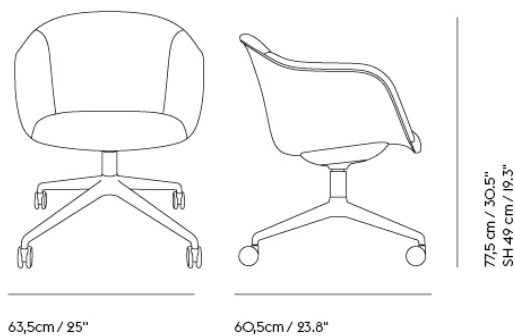

FIBER SOFT ARMCHAIR SWIVEL BASE W. CASTORS

Shipper Colli	1
Gross Weight (kg)	17.625
Net Weight (kg)	14.125
Base color options	Anthracite Black or Grey
Warranty Period	10 years

Item No.	Color	Contract Price	Lead Time
Made-To-Order			
16267	Remix - All Colors	SEK 8.423,70	4 weeks
16272	Canvas - All Colors	SEK 9.460,00	4 weeks
16271	Clara - All Colors	SEK 9.460,00	4 weeks
16577	Fiord - All Colors	SEK 9.460,00	4 weeks
16589	Hero - All Colors	SEK 9.460,00	4 weeks
16279	Re-wool - All Colors	SEK 9.460,00	4 weeks
16250	Sabi - All Colors	SEK 9.460,00	4 weeks
16269	Steelcut - All Colors	SEK 9.460,00	4 weeks
16270	Steelcut Trio - All Colors	SEK 9.460,00	4 weeks
16273	Hallingdal - All Colors	SEK 10.315,70	4 weeks
16278	Balder - All Colors	SEK 10.745,70	4 weeks
13791	Beck - All Colors	SEK 10.745,70	6 weeks
16268	Clay - All Colors	SEK 10.745,70	4 weeks
16274	Divina - All Colors	SEK 10.745,70	4 weeks
16275	Divina MD - All Colors	SEK 10.745,70	4 weeks
16276	Divina Melange - All Colors	SEK 10.745,70	4 weeks
16565	Ecriture - All Colors	SEK 10.745,70	4 weeks
14549	Hearth - All Colors	SEK 10.745,70	6 weeks
16258	Planum - All Colors	SEK 10.745,70	4 weeks
16277	Twill Weave - All Colors	SEK 10.745,70	4 weeks
16573	Vidar - All Colors	SEK 10.745,70	4 weeks