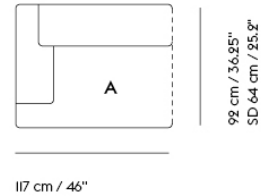

CONNECT MODULAR SOFA / LEFT ARMREST (A)

Shipper Colli	1
Gross Weight (kg)	55
Net Weight (kg)	50
Please note	This product features an armrest on the left-hand side when facing the product from the front.
Warranty Period	10 years

Item No.	Color	Contract Price	Lead Time
Ready-To-Ship			
11501-123	Remix I23 ***	SEK 14.615,70	-
Made-To-Order			
11501	Remix - All Colors	SEK 14.615,70	6 weeks
98260	Canvas - All Colors	SEK 17.625,70	6 weeks
11592	Clara - All Colors	SEK 17.625,70	6 weeks
95800	Colline - All Colors	SEK 17.625,70	6 weeks
98290	Fiord - All Colors	SEK 17.625,70	6 weeks
11581	Steelcut - All Colors	SEK 17.625,70	6 weeks
11541	Steelcut Trio - All Colors	SEK 17.625,70	6 weeks
11621	Hallingdal - All Colors	SEK 18.055,70	6 weeks
66550	Beck - All Colors	SEK 18.485,70	8 weeks
95700	Clay - All Colors	SEK 18.485,70	6 weeks
20261	Divina - All Colors	SEK 18.485,70	6 weeks
19021	Divina MD - All Colors	SEK 18.485,70	6 weeks
19041	Divina Melange - All Colors	SEK 18.485,70	6 weeks
76339	Ecriture - All Colors	SEK 18.485,70	6 weeks
66600	Hearth - All Colors	SEK 18.485,70	8 weeks
98778	Planum - All Colors	SEK 18.485,70	6 weeks
95900	Twill Weave - All Colors	SEK 18.485,70	6 weeks
76317	Vidar - All Colors	SEK 18.485,70	6 weeks