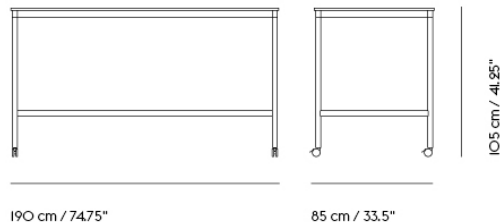

BASE HIGH TABLE / WITH CASTORS / 190 X 85 H: 105 CM / 74.8 X 33.5 H: 41.3"

Shipper Colli	2
Gross Weight (kg)	47
Net Weight (kg)	40.25
Base color options	Black or White
Warranty Period	10 years

Item No.	Color	Contract Price	Lead Time
Made-To-Order			
64314	Black Laminate/Plywood/Black	SEK 18.485,70	8 weeks
64378	Black Laminate/Plywood/White	SEK 18.485,70	8 weeks
64355	White Laminate/Plywood/Black	SEK 18.485,70	8 weeks
64417	White Laminate/Plywood/White	SEK 18.485,70	8 weeks
64330	Black Nanolaminate/Plywood/Black	SEK 24.505,70	8 weeks
64394	Black Nanolaminate/Plywood/White	SEK 24.505,70	8 weeks
64362	White Nanolaminate/Plywood/Black	SEK 24.505,70	8 weeks
64426	White Nanolaminate/Plywood/White	SEK 24.505,70	8 weeks
64338	Lacquered Oak Veneer/Plywood/Black	SEK 22.785,70	8 weeks
64402	Lacquered Oak Veneer/Plywood/White	SEK 22.785,70	8 weeks
64319	Black Linoleum/Plywood/Black	SEK 20.205,70	8 weeks
64383	Black Linoleum/Plywood/White	SEK 20.205,70	8 weeks