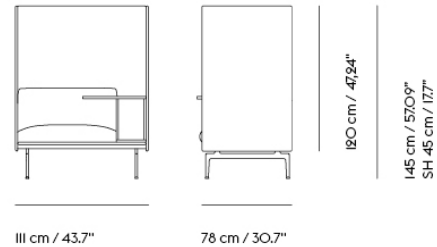

OUTLINE HIGHBACK WORK 120 / RIGHT - POLISHED ALUMINUM BASE - SH: 45 CM / 17.7"

Shipper Colli	1
Gross Weight (kg)	38
Net Weight (kg)	28
Please note	That this product features a table on the right-hand side when facing the product from the front.
Warranty Period	5 years

Item No.	Color	Contract Price	Lead Time
Made-To-Order			
75367	Remix - All Colors	SEK 41.705,70	6 weeks
75447	Canvas - All Colors	SEK 46.005,70	6 weeks
75407	Clara - All Colors	SEK 46.005,70	6 weeks
75771	Colline - All Colors	SEK 46.005,70	6 weeks
75127	Fiord - All Colors	SEK 46.005,70	6 weeks
75247	Steelcut - All Colors	SEK 46.005,70	6 weeks
75207	Steelcut Trio - All Colors	SEK 46.005,70	6 weeks
75287	Hallingdal - All Colors	SEK 47.725,70	6 weeks
75047	Balder - All Colors	SEK 48.585,70	6 weeks
85617	Beck - All Colors	SEK 48.585,70	8 weeks
75727	Clay - All Colors	SEK 48.585,70	6 weeks
75487	Divina - All Colors	SEK 48.585,70	6 weeks
75527	Divina MD - All Colors	SEK 48.585,70	6 weeks
75567	Divina Melange - All Colors	SEK 48.585,70	6 weeks
76125	Ecriture - All Colors	SEK 48.585,70	6 weeks
97643	Hearth - All Colors	SEK 48.585,70	8 weeks
75791	Planum - All Colors	SEK 48.585,70	6 weeks
75087	Twill Weave - All Colors	SEK 48.585,70	6 weeks
75687	Vidar - All Colors	SEK 48.585,70	6 weeks

Extras

83061	Leather care set for Refine Leather	SEK 172,00	-