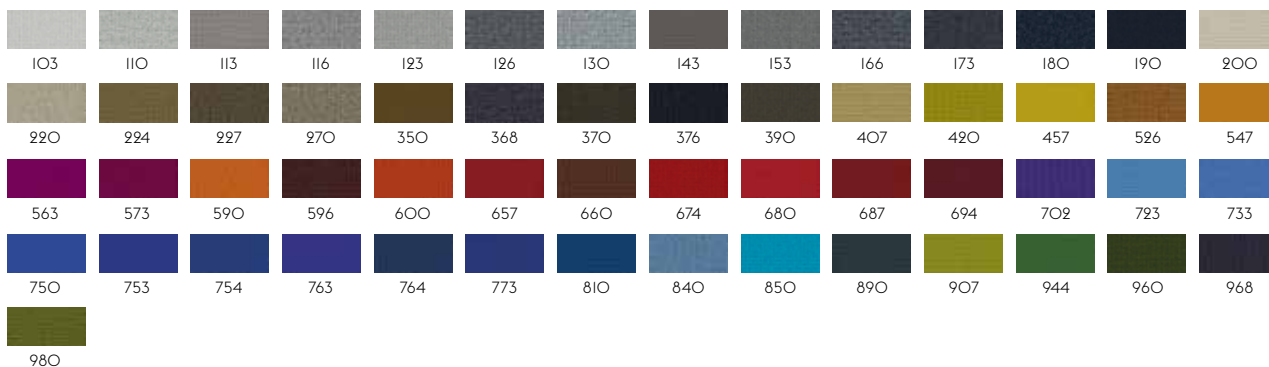

HALLINGDAL 65 BY KVADRAT

Designer: Nanna Ditzel.

Composition: 70% new wool, 30% viscose.

Durability: 100.000 Martindale / Lightfastness 6-7.

Sustainability: Complies with both EU ecolabel "The Flower" and Greenguard Gold Certification.

100