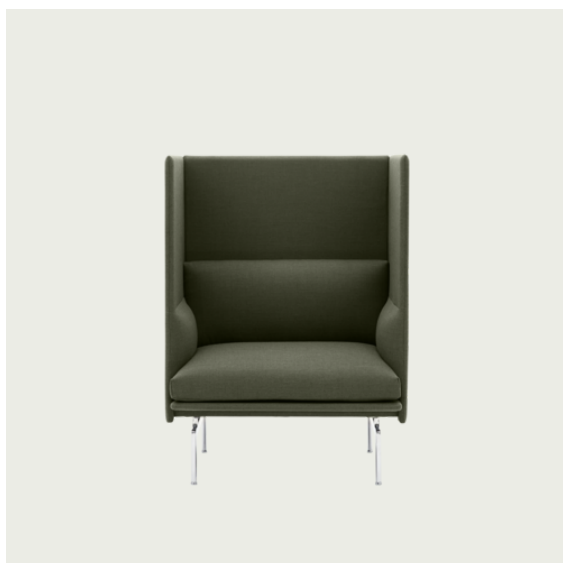

COM/COL & Specials

69435	COM - Textile	SEK 31.815,70	6-12 weeks
69439	COM - Imitation Leather	SEK 34.395,70	6-12 weeks
69438	COM - Leather	SEK 48.155,70	6-12 weeks

OUTLINE HIGHBACK SOFA 100 / 1-SEATER - POLISHED ALUMINUM BASE - SH: 45 CM / 17.7"