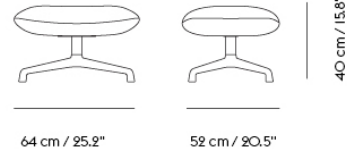

Shipper Colli	1
Gross Weight (kg)	20
Net Weight (kg)	18
Base color options	Anthracite Black, Grey or Polished Aluminum
Warranty Period	10 years

Item No.	Color	Contract Price	Lead Time
Made-To-Order			
10884	Clara - All Colors	SEK 9.025,70	4 weeks
10932	Colline - All Colors	SEK 9.025,70	4 weeks
10883	Fiord - All Colors	SEK 9.025,70	4 weeks
10926	Re-wool - All Colors	SEK 9.025,70	4 weeks
10928	Sabi - All Colors	SEK 9.025,70	4 weeks
10881	Steelcut - All Colors	SEK 9.025,70	4 weeks
10882	Steelcut Trio - All Colors	SEK 9.025,70	4 weeks
10886	Hallingdal - All Colors	SEK 9.885,70	4 weeks
10891	Still - All Colors	SEK 9.885,70	4 weeks
10893	Balder - All Colors	SEK 10.315,70	4 weeks
16625	Beck - All Colors	SEK 10.315,70	6 weeks
10923	Clay - All Colors	SEK 10.315,70	4 weeks
10887	Divina - All Colors	SEK 10.315,70	4 weeks
10888	Divina MD - All Colors	SEK 10.315,70	4 weeks
10889	Divina Melange - All Colors	SEK 10.315,70	4 weeks
10935	Ecriture - All Colors	SEK 10.315,70	4 weeks
16633	Hearth - All Colors	SEK 10.315,70	6 weeks
10930	Planum - All Colors	SEK 10.315,70	4 weeks
10890	Twill Weave - All Colors	SEK 10.315,70	4 weeks
10892	Vidar - All Colors	SEK 10.315,70	4 weeks

Extras