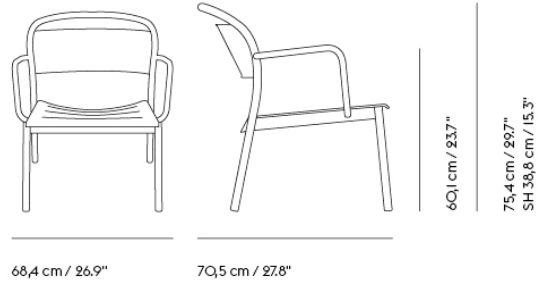

LINEAR STEEL BENCH / 170 X 34 CM / 66.9 X 15.4"

170 cm / 67"

39 cm / 15.4"

45.5 cm / 17.9"

Shipper Colli	2
Gross Weight (kg)	33.582
Net Weight (kg)	25
Warranty Period	10 years

Item No.	Color	Contract Price	Lead Time
Ready-To-Ship			
31042	Anthracite Black	SEK 7.524,10	-
31045	Burnt Orange	SEK 7.524,10	-
31044	Dark Green	SEK 7.524,10	-
31221	Grey	SEK 7.524,10	-
31226	Pale Blue	SEK 7.524,10	-
Extras			
30974	Adjustable Feet for Linear Steel Table & Bench	SEK 219,30	-
30975	Linear Steel Ground Mounting Kit	SEK 841,90	-
31609	Bench Seat Pad - Twitell - Dark Grey	SEK 1.418,10	-
31608	Bench Seat Pad - Twitell - Light Grey	SEK 1.418,10	-