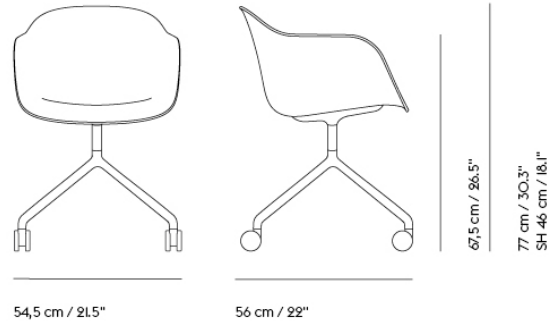

FIBER ARMCHAIR / SWIVEL BASE W. CASTORS

Shipper Colli	1
Gross Weight (kg)	10,3
Net Weight (kg)	9,8
Base color options	Anthracite Black, Dusty Green, Grey or Polished Aluminum with black castors. White with white castors.
Warranty Period	10 years