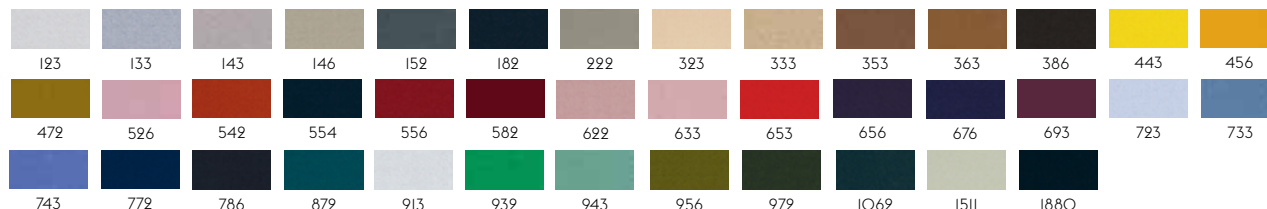

VANCOUVER BY ROSSINI DELLA QUERCIA
Designer: Gabriella Zecca
Composition: 52% cotton, 48% acrylic.
Durability: 40.000 Martindale / Lightfastness 4-5.

4

8 10 12 13 14

VIDAR BY KVADRAT
Designer: Raf Simons & Fanny Aronsen for Kvadrat.
Composition: 94% new wool, 6% nylon.
Durability: 100.000 Martindale / Lightfastness 6-7.
Sustainability: Natural fibres / Sustainable resource. Complies with Greenguard Gold Certification.

106