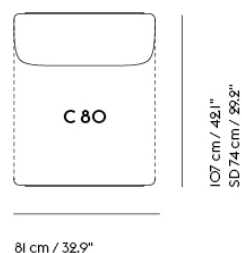

IN SITU MODULAR SOFA / CENTRE MODULE (C80)

Shipper Colli	1
Gross Weight (kg)	30.2
Net Weight (kg)	23.53
Please note	This variant is a Seating Module only and does not include a Frame Section.
Warranty Period	10 years

Item No.	Color	Contract Price	Lead Time
Ready-To-Ship			
41122-12	Clay 12	SEK 12.895,70	-
98864-240	Ecriture 240	SEK 12.895,70	-
Made-To-Order			
99035	Remix - All Colors	SEK 9.885,70	6 weeks
95552	Colline - All Colors	SEK 11.605,70	6 weeks
41140	Fiord - All Colors	SEK 11.605,70	6 weeks
95502	Re-wool - All Colors	SEK 11.605,70	6 weeks
98802	Sabi - All Colors	SEK 11.605,70	6 weeks
99298	Beck - All Colors	SEK 12.465,70	8 weeks
41149	Hallingdal - All Colors	SEK 12.465,70	6 weeks
99232	Hearth - All Colors	SEK 12.465,70	8 weeks
95602	Twill Weave - All Colors	SEK 12.465,70	6 weeks
41122	Clay - All Colors	SEK 12.895,70	6 weeks
41158	Divina - All Colors	SEK 12.895,70	6 weeks
41167	Divina MD - All Colors	SEK 12.895,70	6 weeks
41176	Divina Melange - All Colors	SEK 12.895,70	6 weeks
98864	Ecriture - All Colors	SEK 12.895,70	6 weeks
76405	Planum - All Colors	SEK 12.895,70	6 weeks
41185	Vidar - All Colors	SEK 12.895,70	6 weeks