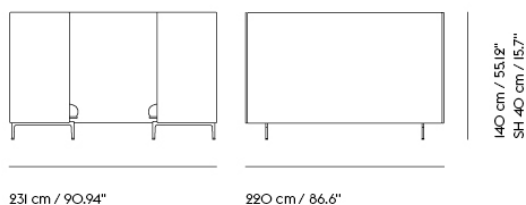

OUTLINE HIGHBACK CABIN 120 / 3-SEATER - BLACK BASE

Shipper Colli	3
Gross Weight (kg)	150
Net Weight (kg)	104.5
Warranty Period	10 years

Item No.	Color	Contract Price	Lead Time
Made-To-Order			
80871	Remix - All Colors	SEK 89.005,70	6 weeks
80943	Canvas - All Colors	SEK 102.335,70	6 weeks
80907	Clara - All Colors	SEK 102.335,70	6 weeks
81249	Colline - All Colors	SEK 102.335,70	6 weeks
80655	Fiord - All Colors	SEK 102.335,70	6 weeks
80763	Steelcut - All Colors	SEK 102.335,70	6 weeks
80727	Steelcut Trio - All Colors	SEK 102.335,70	6 weeks
80799	Hallingdal - All Colors	SEK 108.785,70	6 weeks
80583	Balder - All Colors	SEK 110.935,70	6 weeks
85661	Beck - All Colors	SEK 110.935,70	8 weeks
81195	Clay - All Colors	SEK 110.935,70	6 weeks
80979	Divina - All Colors	SEK 110.935,70	6 weeks
81015	Divina MD - All Colors	SEK 110.935,70	6 weeks
81051	Divina Melange - All Colors	SEK 110.935,70	6 weeks
76169	Ecriture - All Colors	SEK 110.935,70	6 weeks
97653	Hearth - All Colors	SEK 110.935,70	8 weeks
81267	Planum - All Colors	SEK 110.935,70	6 weeks
80619	Twill Weave - All Colors	SEK 110.935,70	6 weeks
81159	Vidar - All Colors	SEK 110.935,70	6 weeks
Extras			
83061	Leather care set for Refine Leather	SEK 172,00	-