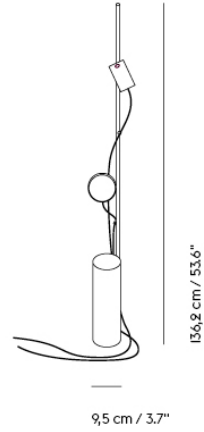

Shipper Colli 1
Gross Weight (kg) 12.5
Net Weight (kg) 10.2
Bulb included Yes. Integrated non-replaceable LED
Warranty Period 5 years

Item No.	Color	Contract Price	Lead Time
Ready-To-Ship			
22600	Black	SEK 6.015,70	-
Extras			
22554	Brown Green - Extra Cable Drops		-
22617	Extra Lighting Unit - Brown Green		-
22386	Extra Cable Drops - Black	SEK 270,90	-
22602	Extra Lighting Unit - Black	SEK 2.192,10	-