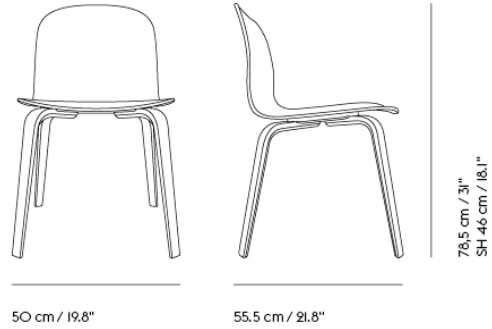

Shipper Colli 1
Gross Weight (kg) 7.8
Net Weight (kg) 5.8
Base color options Black or Oak
Warranty Period 5 years

Item No.	Color	Contract Price	Lead Time
Made-To-Order			
21802	Black/Black	SEK 3.482,10	7 weeks
21801	Oak/Oak	SEK 3.482,10	7 weeks
21820	Remix - All Colors	SEK 5.202,10	7 weeks
21828	Canvas - All Colors	SEK 5.671,70	7 weeks
21823	Clara - All Colors	SEK 5.671,70	7 weeks
70398	Colline - All Colors	SEK 5.671,70	7 weeks
18939	Fiord - All Colors	SEK 5.671,70	7 weeks
70400	Re-wool - All Colors	SEK 5.671,70	7 weeks
70397	Sabi - All Colors	SEK 5.671,70	7 weeks
21822	Steelcut - All Colors	SEK 5.671,70	7 weeks
21821	Steelcut Trio - All Colors	SEK 5.671,70	7 weeks
21824	Hallingdal - All Colors	SEK 6.015,70	7 weeks
18921	Balder - All Colors	SEK 6.234,10	7 weeks
18810	Beck - All Colors	SEK 6.234,10	9 weeks
69148	Clay - All Colors	SEK 6.234,10	7 weeks
21825	Divina - All Colors	SEK 6.234,10	7 weeks
21829	Divina MD - All Colors	SEK 6.234,10	7 weeks
21830	Divina Melange - All Colors	SEK 6.234,10	7 weeks
18977	Ecriture - All Colors	SEK 6.234,10	7 weeks
18714	Hearth - All Colors	SEK 6.234,10	9 weeks
70402	Planum - All Colors	SEK 6.234,10	7 weeks
70401	Twill Weave - All Colors	SEK 6.234,10	7 weeks