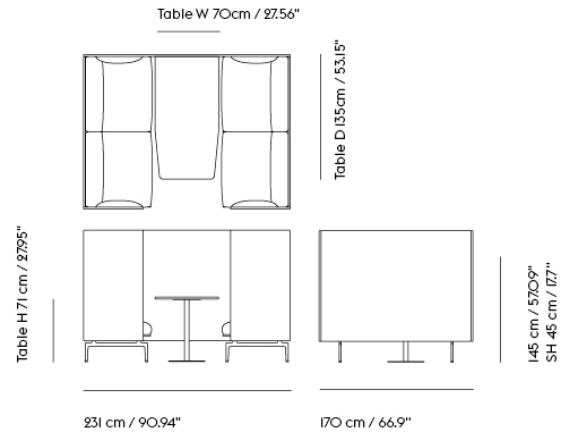

OUTLINE HIGHBACK CABIN W. TABLE 120 / 2-SEATER - BLACK BASE - SH: 45 CM / 17.7"

Shipper Colli	5
Gross Weight (kg)	159.5
Net Weight (kg)	114
Warranty Period	10 years

Item No.	Color	Contract Price	Lead Time
Made-To-Order			
80887	Remix - All Colors	SEK 88.575,70	6 weeks
80959	Canvas - All Colors	SEK 100.615,70	6 weeks
80923	Clara - All Colors	SEK 100.615,70	6 weeks
81257	Colline - All Colors	SEK 100.615,70	6 weeks
80671	Fiord - All Colors	SEK 100.615,70	6 weeks
80779	Steelcut - All Colors	SEK 100.615,70	6 weeks
80743	Steelcut Trio - All Colors	SEK 100.615,70	6 weeks
80815	Hallingdal - All Colors	SEK 106.205,70	6 weeks
80599	Balder - All Colors	SEK 108.785,70	6 weeks
85669	Beck - All Colors	SEK 108.785,70	8 weeks
81211	Clay - All Colors	SEK 108.785,70	6 weeks
80995	Divina - All Colors	SEK 108.785,70	6 weeks
81031	Divina MD - All Colors	SEK 108.785,70	6 weeks
81067	Divina Melange - All Colors	SEK 108.785,70	6 weeks
76177	Ecriture - All Colors	SEK 108.785,70	6 weeks
97669	Hearth - All Colors	SEK 108.785,70	8 weeks
81275	Planum - All Colors	SEK 108.785,70	6 weeks
80635	Twill Weave - All Colors	SEK 108.785,70	6 weeks
81175	Vidar - All Colors	SEK 108.785,70	6 weeks
Extras			
83061	Leather care set for Refine Leather	SEK 172,00	-