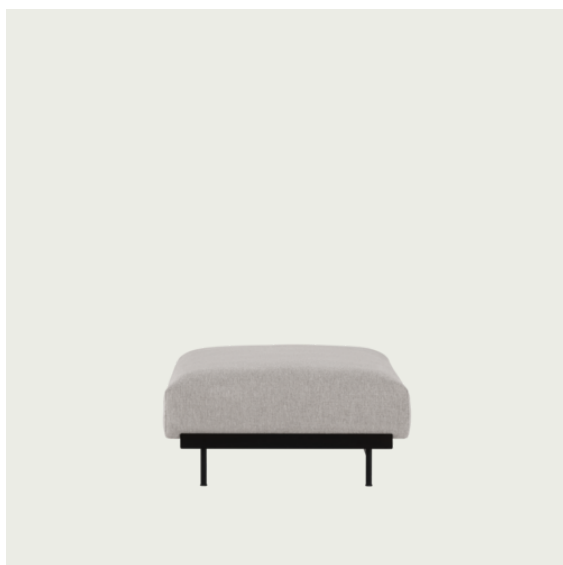

IN SITU MODULAR SOFA / OTTOMAN MODULE (D80)

Shipper Colli	1
Gross Weight (kg)	18.1
Net Weight (kg)	11.9
Please note	This variant is a Seating Module only and does not include a Frame Section.
Warranty Period	10 years

Item No.	Color	Contract Price	Lead Time
Ready-To-Ship			
41123-12	Clay 12	SEK 6.836,10	-
98865-240	Ecriture 240	SEK 6.836,10	-
Made-To-Order			
99036	Remix - All Colors	SEK 5.671,70	6 weeks
95553	Colline - All Colors	SEK 6.234,10	6 weeks
41141	Fiord - All Colors	SEK 6.234,10	6 weeks
95503	Re-wool - All Colors	SEK 6.234,10	6 weeks
98803	Sabi - All Colors	SEK 6.234,10	6 weeks
41150	Hallingdal - All Colors	SEK 6.492,10	6 weeks
99299	Beck - All Colors	SEK 6.836,10	8 weeks
41123	Clay - All Colors	SEK 6.836,10	6 weeks
41159	Divina - All Colors	SEK 6.836,10	6 weeks
41168	Divina MD - All Colors	SEK 6.836,10	6 weeks
41177	Divina Melange - All Colors	SEK 6.836,10	6 weeks
98865	Ecriture - All Colors	SEK 6.836,10	6 weeks
99233	Hearth - All Colors	SEK 6.836,10	8 weeks
76406	Planum - All Colors	SEK 6.836,10	6 weeks
95603	Twill Weave - All Colors	SEK 6.836,10	6 weeks
41186	Vidar - All Colors	SEK 6.836,10	6 weeks