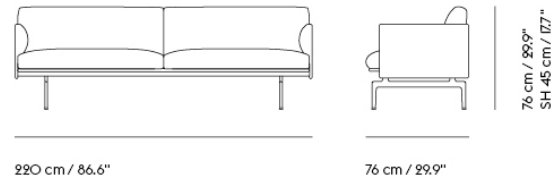

OUTLINE STUDIO SOFA / 220 CM / 86.6" - BLACK BASE - SH: 45 CM / 17.7"

Shipper Colli	1
Gross Weight (kg)	83
Net Weight (kg)	66
Warranty Period	10 years

Item No.	Color	Contract Price	Lead Time
Made-To-Order			
73525	Remix - All Colors	SEK 28.375,70	6 weeks
73527	Canvas - All Colors	SEK 33.535,70	6 weeks
73526	Clara - All Colors	SEK 33.535,70	6 weeks
91424	Colline - All Colors	SEK 33.535,70	6 weeks
73519	Fiord - All Colors	SEK 33.535,70	6 weeks
73522	Steelcut - All Colors	SEK 33.535,70	6 weeks
73521	Steelcut Trio - All Colors	SEK 33.535,70	6 weeks
73523	Hallingdal - All Colors	SEK 35.255,70	6 weeks
73538	Balder - All Colors	SEK 36.975,70	6 weeks
85768	Beck - All Colors	SEK 36.975,70	8 weeks
68374	Clay - All Colors	SEK 36.975,70	6 weeks
73528	Divina - All Colors	SEK 36.975,70	6 weeks
73529	Divina MD - All Colors	SEK 36.975,70	6 weeks
73530	Divina Melange - All Colors	SEK 36.975,70	6 weeks
76286	Ecriture - All Colors	SEK 36.975,70	6 weeks
97598	Hearth - All Colors	SEK 36.975,70	8 weeks
91555	Planum - All Colors	SEK 36.975,70	6 weeks
73539	Twill Weave - All Colors	SEK 36.975,70	6 weeks
73537	Vidar - All Colors	SEK 36.975,70	6 weeks
Extras			
83061	Leather care set for Refine Leather	SEK 172,00	-