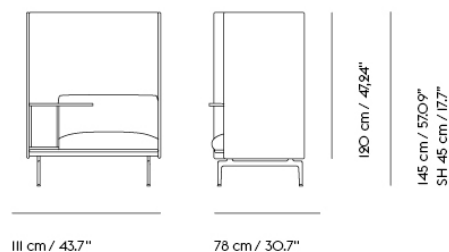

OUTLINE HIGHBACK WORK 120 / LEFT - POLISHED ALUMINUM BASE - SH: 45 CM / 17.7"

Shipper Colli	1
Gross Weight (kg)	38
Net Weight (kg)	28
Please note	That this product features a table on the left-hand side when facing the product from the front.
Warranty Period	5 years

Item No.	Color	Contract Price	Lead Time
Made-To-Order			
75366	Remix - All Colors	SEK 41.705,70	6 weeks
75446	Canvas - All Colors	SEK 46.005,70	6 weeks
75406	Clara - All Colors	SEK 46.005,70	6 weeks
75770	Colline - All Colors	SEK 46.005,70	6 weeks
75126	Fiord - All Colors	SEK 46.005,70	6 weeks
75246	Steelcut - All Colors	SEK 46.005,70	6 weeks
75206	Steelcut Trio - All Colors	SEK 46.005,70	6 weeks
75286	Hallingdal - All Colors	SEK 47.725,70	6 weeks
75046	Balder - All Colors	SEK 48.585,70	6 weeks
85616	Beck - All Colors	SEK 48.585,70	8 weeks
75726	Clay - All Colors	SEK 48.585,70	6 weeks
75486	Divina - All Colors	SEK 48.585,70	6 weeks
75526	Divina MD - All Colors	SEK 48.585,70	6 weeks
75566	Divina Melange - All Colors	SEK 48.585,70	6 weeks
76124	Ecriture - All Colors	SEK 48.585,70	6 weeks
97642	Hearth - All Colors	SEK 48.585,70	8 weeks
75790	Planum - All Colors	SEK 48.585,70	6 weeks
75086	Twill Weave - All Colors	SEK 48.585,70	6 weeks
75686	Vidar - All Colors	SEK 48.585,70	6 weeks

Extras

83061	Leather care set for Refine Leather	SEK 172,00	-