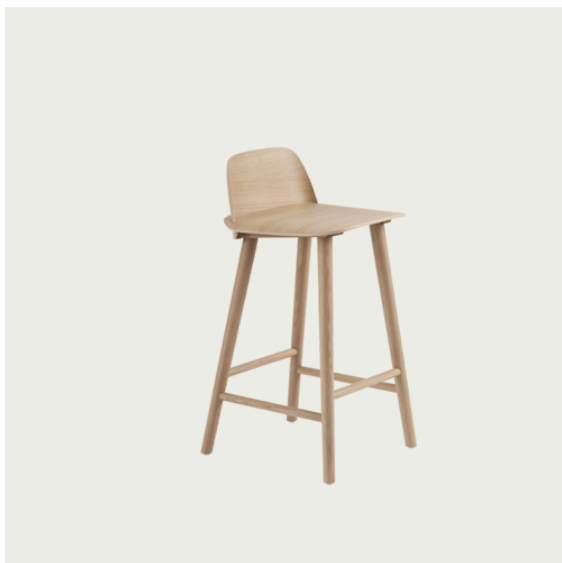

Shipper Colli 1
Gross Weight (kg) 5.6
Net Weight (kg) 4.3
Warranty Period 5 years

Item No.	Color	Contract Price	Lead Time
Ready-To-Ship			
32032	Black	SEK 4.295,70	-
32034	Green	SEK 4.295,70	-
32033	Grey	SEK 4.295,70	-
32036	Midnight Blue	SEK 4.295,70	-
32031	Oak	SEK 4.295,70	-
32037	Sand Yellow ***	SEK 4.295,70	-
32039	Stained Dark Brown	SEK 4.295,70	-
32035	Tan Rose	SEK 4.295,70	-
Made-To-Order			
32102	Black - With Steel Foot Protect	SEK 4.639,70	7 weeks
32104	Green - With Steel Foot Protect	SEK 4.639,70	7 weeks
32103	Grey - With Steel Foot Protect	SEK 4.639,70	7 weeks
32106	Midnight Blue - With Steel Foot Protect	SEK 4.639,70	7 weeks
32101	Oak - With Steel Foot Protect	SEK 4.639,70	7 weeks
32109	Stained Dark Brown - With Steel Foot Protect	SEK 4.639,70	7 weeks
32105	Tan Rose - With Steel Foot Protect	SEK 4.639,70	7 weeks
Extras			
80152	Felt glides for Nerd Series and Workshop Chair and Bench (4 pcs per pack) - Black	SEK 141,90	-
80153	Felt glides for Nerd Series and Workshop Chair and Bench (4 pcs per pack) - Grey	SEK 141,90	-