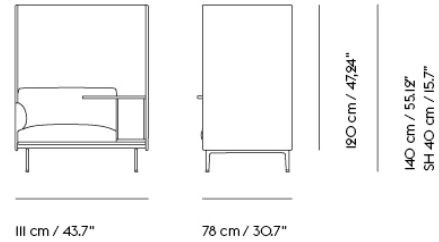

OUTLINE HIGHBACK WORK 120 / RIGHT - BLACK BASE

Shipper Colli	1
Gross Weight (kg)	38
Net Weight (kg)	28
Please note	That this product features a table on the right-hand side when facing the product from the front.
Warranty Period	5 years

Item No.	Color	Contract Price	Lead Time
Made-To-Order			
75339	Remix - All Colors	SEK 39.985,70	6 weeks
75419	Canvas - All Colors	SEK 42.135,70	6 weeks
75379	Clara - All Colors	SEK 42.135,70	6 weeks
75757	Colline - All Colors	SEK 42.135,70	6 weeks
75099	Fiord - All Colors	SEK 42.135,70	6 weeks
75219	Steelcut - All Colors	SEK 42.135,70	6 weeks
75179	Steelcut Trio - All Colors	SEK 42.135,70	6 weeks
75259	Hallingdal - All Colors	SEK 46.005,70	6 weeks
75019	Balder - All Colors	SEK 46.865,70	6 weeks
85603	Beck - All Colors	SEK 46.865,70	8 weeks
75699	Clay - All Colors	SEK 46.865,70	6 weeks
75459	Divina - All Colors	SEK 46.865,70	6 weeks
75499	Divina MD - All Colors	SEK 46.865,70	6 weeks
75539	Divina Melange - All Colors	SEK 46.865,70	6 weeks
76111	Ecriture - All Colors	SEK 46.865,70	6 weeks
97615	Hearth - All Colors	SEK 46.865,70	8 weeks
75777	Planum - All Colors	SEK 46.865,70	6 weeks
75059	Twill Weave - All Colors	SEK 46.865,70	6 weeks
75659	Vidar - All Colors	SEK 46.865,70	6 weeks

Extras

83061	Leather care set for Refine Leather	SEK 172,00	-