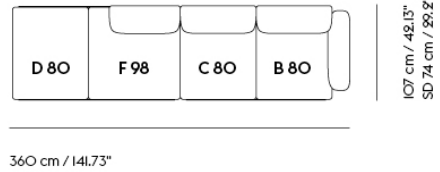

IN SITU MODULAR SOFA / 4-SEATER - CONFIGURATION 2

Shipper Colli 7
Gross Weight (kg) 168
Net Weight (kg) 131.72
Warranty Period 10 years

Item No.	Color	Contract Price	Lead Time
Ready-To-Ship			
41917	Frame and Module - Clay 12/Black	SEK 56.325,70	-
99828	Frame and Module - Ecriture 240/Black	SEK 56.325,70	-
Extras			
83061	Leather care set for Refine Leather	SEK 172,00	-