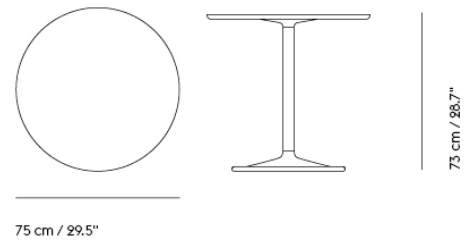

SOFT CAFÉ TABLE / Ø 75 H: 73 CM / Ø 27.6 H: 28.7"

Shipper Colli	3
Gross Weight (kg)	21.4
Net Weight (kg)	16.954
Warranty period	5 years

Item No.	Color	Contract Price	Lead Time
Ready-To-Ship			
14082	Beige Green Laminate/Beige Green	SEK 8.212,10	-
14080	Black Nanolaminate/Black	SEK 8.556,10	-
14081	Grey Linoleum/Grey	SEK 8.212,10	-
14084	Dark Oiled Oak/Black	SEK 9.025,70	-
14083	Solid Oak/Grey	SEK 9.025,70	-