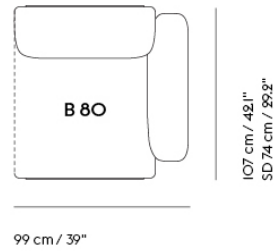

IN SITU MODULAR SOFA / RIGHT ARMREST MODULE (B80)

Shipper Colli	1
Gross Weight (kg)	42.7
Net Weight (kg)	31.25
Please note	This product features an armrest on the right-hand side when facing the product from the front.
Please note	This variant is a Seating Module only and does not include a Frame Section.
Warranty Period	10 years

Item No.	Color	Contract Price	Lead Time
Ready-To-Ship			
41121-12	Clay 12	SEK 16.335,70	-
98863-240	Ecriture 240	SEK 16.335,70	-
Made-To-Order			
99034	Remix - All Colors	SEK 14.185,70	6 weeks
95551	Colline - All Colors	SEK 15.045,70	6 weeks
41139	Fiord - All Colors	SEK 15.045,70	6 weeks
95501	Re-wool - All Colors	SEK 15.045,70	6 weeks
98801	Sabi - All Colors	SEK 15.045,70	6 weeks
41148	Hallingdal - All Colors	SEK 15.905,70	6 weeks
99297	Beck - All Colors	SEK 16.335,70	8 weeks
41121	Clay - All Colors	SEK 16.335,70	6 weeks
41157	Divina - All Colors	SEK 16.335,70	6 weeks
41166	Divina MD - All Colors	SEK 16.335,70	6 weeks
41175	Divina Melange - All Colors	SEK 16.335,70	6 weeks
98863	Ecriture - All Colors	SEK 16.335,70	6 weeks
99231	Hearth - All Colors	SEK 16.335,70	8 weeks
76404	Planum - All Colors	SEK 16.335,70	6 weeks
95601	Twill Weave - All Colors	SEK 16.335,70	6 weeks
41184	Vidar - All Colors	SEK 16.335,70	6 weeks