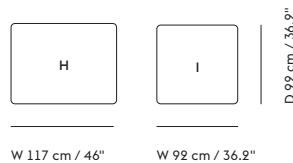

FREESTANDING MODULES