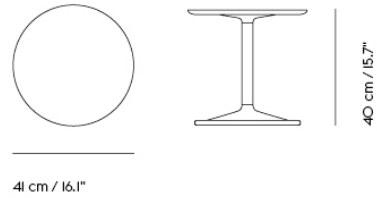

**SOFT SIDE TABLE / Ø 41 H: 40 CM / Ø 16.1"
H: 15.7"**

Shipper Colli 2
Gross Weight (kg) 8.873
Net Weight (kg) 7.158
Warranty period 10 years

Item No.	Color	Contract Price	Lead Time
Ready-To-Ship			
10786	Beige Green Laminate/Beige Green	SEK 3.482,10	-
13940	Dusty Green Laminate/Dusty Green ***	SEK 3.482,10	-
13941	Orange Laminate/Orange	SEK 3.482,10	-
13938	Black Nanolaminate/Black	SEK 3.482,10	-
10782	Grey Linoleum/Grey	SEK 3.482,10	-
10776	Solid Oak/Grey	SEK 4.037,70	-
13943	Solid Smoked Oak/Black	SEK 4.037,70	-