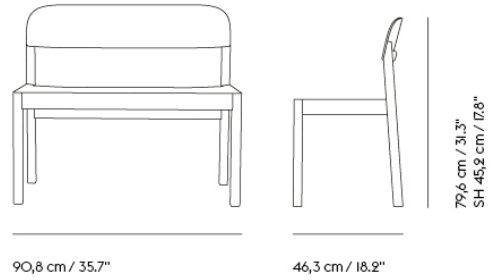

Shipper Colli |
Gross Weight (kg) 12.76
Net Weight (kg) 9.49
Warranty Period 5 years

Item No.	Color	Contract Price	Lead Time
Ready-To-Ship			
26016	Black	SEK 9.025,70	-
26015	Oak	SEK 9.025,70	-
Extras			
80152	Felt glides for Nerd Series and Workshop Chair and Bench (4 pcs per pack) - Black	SEK 141,90	-
80153	Felt glides for Nerd Series and Workshop Chair and Bench (4 pcs per pack) - Grey	SEK 141,90	-