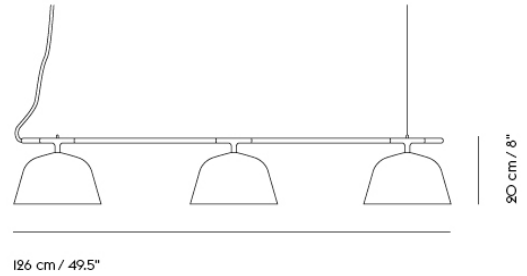

Shipper Colli 1
Gross Weight (kg) 4
Net Weight (kg) 2
Bulb included No
Warranty Period 5 years

Item No.	Color	Contract Price	Lead Time
Ready-To-Ship			
12250	Black	SEK 7.524,10	-
12254	Dusty Green	SEK 7.524,10	-
12251	Grey	SEK 7.524,10	-
12253	Taupe	SEK 7.524,10	-
12252	White	SEK 7.524,10	-
Extras			
15802	Ambit Cord - Dusty Gren (per linear meter)	SEK 59,30	-
15803	Ambit Cord - Grey (per linear meter)	SEK 59,30	-
15806	Ambit Cord - Taupe (per linear meter)	SEK 59,30	-
15804	Fluid / Rime Ø12+Ø18+Ø25 Cord - White (per linear meter)	SEK 59,30	-
15801	Grain / Rime Ø12+Ø18+Ø25 Cord - Black (per linear meter)	SEK 59,30	-