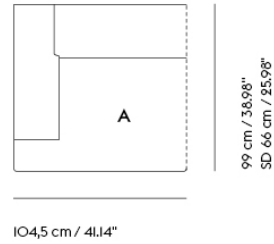

CONNECT SOFT MODULAR SOFA / LEFT ARMREST (A)

Shipper Colli	1
Gross Weight (kg)	50
Net Weight (kg)	38.3
Please note	This product features an armrest on the left-hand side when facing the product from the front.
Warranty Period	10 years

Item No.	Color	Contract Price	Lead Time
Ready-To-Ship			
94509-128	Re-wool I28	SEK 17.625,70	-
94617-12	Clay I2	SEK 18.485,70	-
Made-To-Order			
94518	Remix - All Colors	SEK 14.615,70	6 weeks
94563	Canvas - All Colors	SEK 17.625,70	6 weeks
94572	Clara - All Colors	SEK 17.625,70	6 weeks
94536	Fiord - All Colors	SEK 17.625,70	6 weeks
94509	Re-wool - All Colors	SEK 17.625,70	6 weeks
98822	Sabi - All Colors	SEK 17.625,70	6 weeks
94545	Steelcut - All Colors	SEK 17.625,70	6 weeks
94554	Steelcut Trio - All Colors	SEK 17.625,70	6 weeks
94581	Hallingdal - All Colors	SEK 18.055,70	6 weeks
94500	Balder - All Colors	SEK 18.485,70	6 weeks
99440	Beck - All Colors	SEK 18.485,70	8 weeks
94617	Clay - All Colors	SEK 18.485,70	6 weeks
94590	Divina - All Colors	SEK 18.485,70	6 weeks
94599	Divina MD - All Colors	SEK 18.485,70	6 weeks
94608	Divina Melange - All Colors	SEK 18.485,70	6 weeks
98842	Ecriture - All Colors	SEK 18.485,70	6 weeks
66700	Hearth - All Colors	SEK 18.485,70	8 weeks
76414	Planum - All Colors	SEK 18.485,70	6 weeks