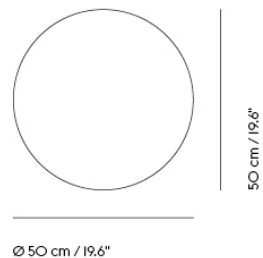

Shipper Colli	2
Gross Weight (kg)	7.543
Net Weight (kg)	4.97
Bulb included	Yes. Integrated, non-replaceable LED
Please note	This lamp is hard-wired. A cord with inline dimmer and plug can be purchased separately.
Warranty Period	5 years

Item No.	Color	Contract Price	Lead Time
Ready-To-Ship			
22635	White/Black	SEK 6.922,10	-
22636	White/Grey	SEK 6.922,10	-
22637	White/Orange	SEK 6.922,10	-
Extras			
22690	Extra Silicone Band - Black - Ø 50 CM / 19.6"	SEK 417,10	-
22691	Extra Silicone Band - Grey - Ø 50 CM / 19.6"	SEK 417,10	-
22692	Extra Silicone Band - Orange - Ø 50 CM / 19.6"	SEK 417,10	-
22705	Add-on cord w.inline dim and plug - White - L 250 CM / 98.4"	SEK 571,90	-