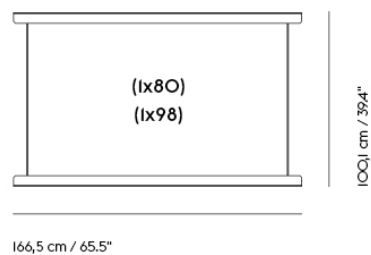

IN SITU MODULAR SOFA / FRAME SECTION (1 X 80 + 1 X 98)

Shipper Colli	1
Gross Weight (kg)	23.3
Net Weight (kg)	19.64
Warranty Period	10 years

Item No.	Color	Contract Price	Lead Time
Ready-To-Ship			
41558	Black - 1 x 80 + 1 x 98	SEK 3.693,70	-