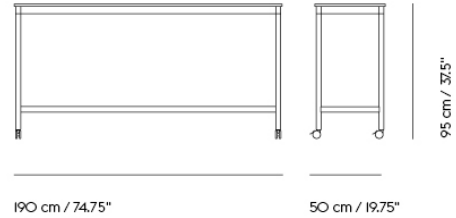

BASE HIGH TABLE / WITH CASTORS / 190 X 50 H: 95 CM / 74.8 X 19.7 H: 37.4"

Shipper Colli	2
Gross Weight (kg)	38
Net Weight (kg)	33.2
Base color options	Black or White
Warranty Period	10 years

Item No.	Color	Contract Price	Lead Time
Made-To-Order			
64313	Black Laminate/Plywood/Black	SEK 18.485,70	8 weeks
64377	Black Laminate/Plywood/White	SEK 18.485,70	8 weeks
64353	White Laminate/Plywood/Black	SEK 18.485,70	8 weeks
64416	White Laminate/Plywood/White	SEK 18.485,70	8 weeks
64329	Black Nanolaminat/Plywood/Black	SEK 24.505,70	8 weeks
64393	Black Nanolaminat/Plywood/White	SEK 24.505,70	8 weeks
64361	White Nanolaminat/Plywood/Black	SEK 24.505,70	8 weeks
64425	White Nanolaminat/Plywood/White	SEK 24.505,70	8 weeks
64337	Lacquered Oak Veneer/Plywood/Black	SEK 22.785,70	8 weeks
64401	Lacquered Oak Veneer/Plywood/White	SEK 22.785,70	8 weeks
64322	Black Linoleum/Plywood/Black	SEK 20.205,70	8 weeks
64386	Black Linoleum/Plywood/White	SEK 20.205,70	8 weeks