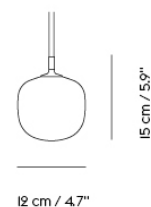

Shipper Colli	1
Gross Weight (kg)	2.1
Net Weight (kg)	0.8
Bulb included	Yes
Warranty Period	5 years

Item No.	Color	Contract Price	Lead Time
Ready-To-Ship			
22414	Black	SEK 1.973,70	-
22240	Deep Red	SEK 1.973,70	-
22418	Grey	SEK 1.973,70	-
22422	Orange	SEK 1.973,70	-
22410	White	SEK 1.973,70	-
Extras			
22540	Rime Cord for Ø12+Ø18+Ø25 - Grey (per linear meter)	SEK 34,00	-
22541	Rime Cord Ø12+Ø18+Ø25 cm - Orange (per linear meter)	SEK 34,00	-
15804	Fluid / Rime Ø12+Ø18+Ø25 Cord - White (per linear meter)	SEK 59,30	-
15801	Grain / Rime Ø12+Ø18+Ø25 Cord - Black (per linear meter)	SEK 59,30	-
15800	Rime Cord for Ø12+Ø18+Ø25 - Deep Red (per linear meter)	SEK 59,30	-