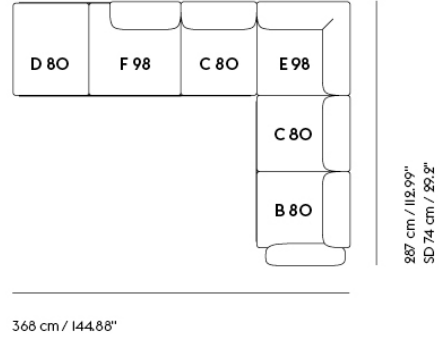

IN SITU MODULAR SOFA / CORNER - CONFIGURATION 6

Shipper Colli II
Gross Weight (kg) 264.3
Net Weight (kg) 206.53
Warranty Period 10 years

Item No.	Color	Contract Price	Lead Time
Ready-To-Ship			
41926	Frame and Module - Clay 12/Black	SEK 90.295,70	-
99837	Frame and Module - Ecriture 240/Black	SEK 90.295,70	-
Extras			
83061	Leather care set for Refine Leather	SEK 172,00	-