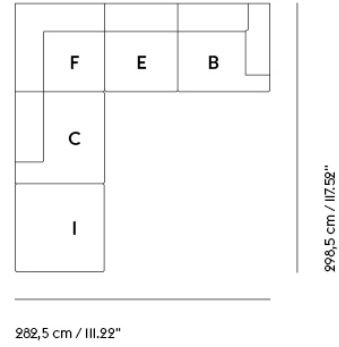

CONNECT SOFT MODULAR SOFA / CORNER - CONFIGURATION I

Shipper Colli 5
Gross Weight (kg) 224.09
Net Weight (kg) 169.99
Warranty Period 10 years

Item No.	Color	Contract Price	Lead Time
Ready-To-Ship			
96030	Re-wool I28	SEK 73.525,70	-
96031	Clay I2	SEK 81.695,70	-
Extras			
83061	Leather care set for Refine Leather	SEK 172,00	-