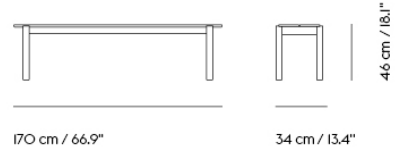

LINEAR WOOD BENCH / 170 X 34 CM / 67 X 13.4"

Shipper Colli 1
Gross Weight (kg) 18.4
Net Weight (kg) 12.894
Warranty Period 10 years

Item No.	Color	Contract Price	Lead Time
Ready-To-Ship			
30920	Oak	SEK 7.305,70	-