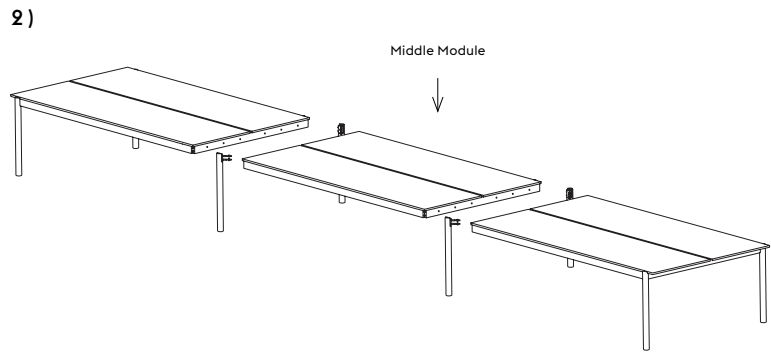

Linear System Cable Tray

Height – 3 cm / 1.2"
Width – 22 cm / 8.7"
Depth – 60 cm / 23.7"

Example:

Linear System Table – 240 cm / 94.5"

Linear System End Module – 120 cm / 47.2"

OPTION B

1. TABLES / 2. ACCESSORIES / 3. LIGHTING / 4. TABLE POWER OUTLET / 5. INTEGRATED POWER / 6. CABLE TRAY