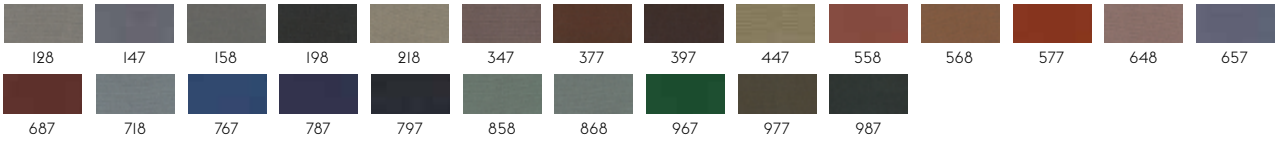

RE-WOOL BY KVADRAT

Designer: Margrethe Odgaard.
Composition: 45% new wool worsted, 45% recycled wool, 10% nylon.
Durability: 100,000 Martindale / Lightfastness 5-7 (ISO 1-8).
Sustainability: Complies with both EU ecolabel "The Flower" and Greenguard Gold Certification.

108