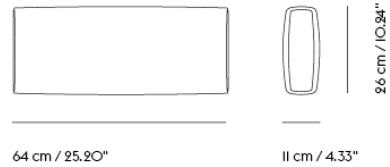

CONNECT SOFT MODULAR SOFA CUSHION

Shipper Colli	1
Gross Weight (kg)	1.3
Net Weight (kg)	0.1
Warranty Period	5 Years

Item No.	Color	Contract Price	Lead Time
Ready-To-Ship			
98407-128	Re-wool 128	SEK 1.629,70	-
98419-12	Clay 12	SEK 1.848,10	-
Made-To-Order			
98408	Remix - All Colors	SEK 1.285,70	6 weeks
98413	Canvas - All Colors	SEK 1.629,70	6 weeks
98414	Clara - All Colors	SEK 1.629,70	6 weeks
98410	Fiord - All Colors	SEK 1.629,70	6 weeks
98407	Re-wool - All Colors	SEK 1.629,70	6 weeks
98840	Sabi - All Colors	SEK 1.629,70	6 weeks
98411	Steelcut - All Colors	SEK 1.629,70	6 weeks
98412	Steelcut Trio - All Colors	SEK 1.629,70	6 weeks
98415	Hallingdal - All Colors	SEK 1.762,10	6 weeks
98406	Balder - All Colors	SEK 1.848,10	6 weeks
99458	Beck - All Colors	SEK 1.848,10	8 weeks
98419	Clay - All Colors	SEK 1.848,10	6 weeks
98416	Divina - All Colors	SEK 1.848,10	6 weeks
98417	Divina MD - All Colors	SEK 1.848,10	6 weeks
98418	Divina Melange - All Colors	SEK 1.848,10	6 weeks
98860	Ecriture - All Colors	SEK 1.848,10	6 weeks
66718	Hearth - All Colors	SEK 1.848,10	8 weeks
76423	Planum - All Colors	SEK 1.848,10	6 weeks