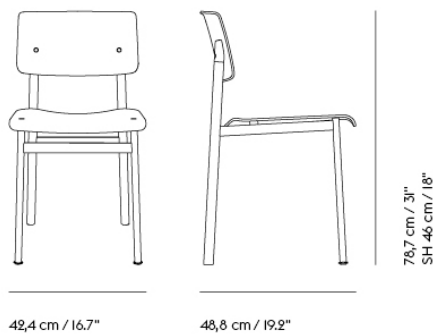

Shipper Colli	1
Gross Weight (kg)	15
Net Weight (kg)	6.6
Base color options	Black, Deep Red, Dusty Green or Grey
Warranty Period	10 years

Item No.	Color	Contract Price	Lead Time
Ready-To-Ship			
30205	Black/Black	SEK 3.482,10	-
30201	Oak/Black	SEK 3.482,10	-
30251	Oak/Deep Red	SEK 3.482,10	-
30204	Oak/Dusty Green	SEK 3.482,10	-
30252	Oak/Grey	SEK 3.482,10	-
30266	Stained Dark Brown/Black	SEK 3.482,10	-
Made-To-Order			
30253	Stained Dark Brown/Grey	SEK 3.482,10	>MOQ: 4 7 weeks
40005	Remix - Black/Black	SEK 4.772,10	>MOQ: 4 7 weeks
40001	Remix - Black/Oak	SEK 4.772,10	>MOQ: 4 7 weeks
40006	Remix - Black/Stained Dark Brown	SEK 4.772,10	>MOQ: 4 7 weeks
34560	Remix - Deep Red/Oak	SEK 4.772,10	>MOQ: 4 7 weeks
40004	Remix - Dusty Green/Oak	SEK 4.772,10	>MOQ: 4 7 weeks
34450	Remix - Grey/Oak	SEK 4.772,10	>MOQ: 4 7 weeks
34667	Remix - Grey/Stained Dark Brown	SEK 4.772,10	>MOQ: 4 7 weeks
40085	Canvas - Black/Black	SEK 5.116,10	>MOQ: 4 7 weeks
40081	Canvas - Black/Oak	SEK 5.116,10	>MOQ: 4 7 weeks
40086	Canvas - Black/Stained Dark Brown	SEK 5.116,10	>MOQ: 4 7 weeks
34568	Canvas - Deep Red/Oak	SEK 5.116,10	>MOQ: 4 7 weeks
40084	Canvas - Dusty Green/Oak	SEK 5.116,10	>MOQ: 4 7 weeks
34458	Canvas - Grey/Oak	SEK 5.116,10	>MOQ: 4 7 weeks