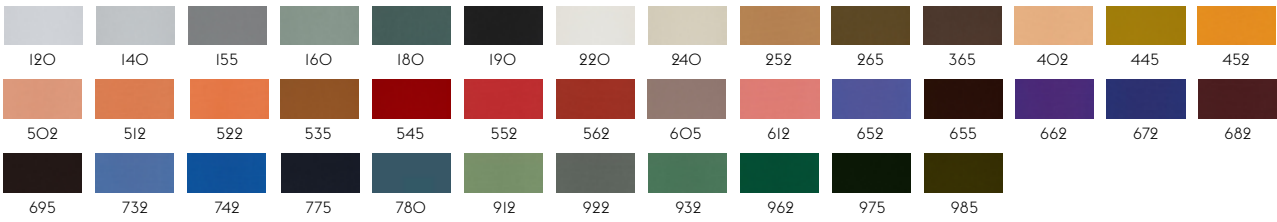

STEELCUT BY KVADRAT

Designer: Dijkmeijer & Ridolfo.

Composition: 90% new wool worsted, 10% nylon.

Durability: 80.000 Martindale / Lightfastness 5-7 (ISO I-8).

Sustainability: Complies with both EU ecolabel "The Flower" and Greenguard Gold Certification.

110