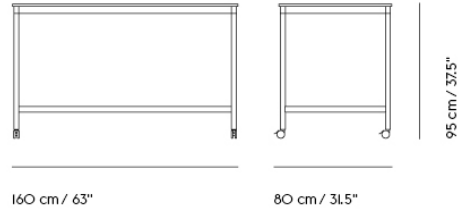

BASE HIGH TABLE / WITH CASTORS / 160 X 80 H: 95 CM / 63 X 31.5 H: 37.4"

Shipper Colli	2
Gross Weight (kg)	35.4
Net Weight (kg)	29.67
Base color options	Black or White
Warranty Period	10 years

Item No.	Color	Contract Price	Lead Time
Made-To-Order			
64311	Black Laminate/Plywood/Black	SEK 18.055,70	8 weeks
64375	Black Laminate/Plywood/White	SEK 18.055,70	8 weeks
64351	White Laminate/Plywood/Black	SEK 18.055,70	8 weeks
64414	White Laminate/Plywood/White	SEK 18.055,70	8 weeks
64327	Black Nanolaminate/Plywood/Black	SEK 21.495,70	8 weeks
64391	Black Nanolaminate/Plywood/White	SEK 21.495,70	8 weeks
64359	White Nanolaminate/Plywood/Black	SEK 21.495,70	8 weeks
64423	White Nanolaminate/Plywood/White	SEK 21.495,70	8 weeks
64335	Lacquered Oak Veneer/Plywood/Black	SEK 20.205,70	8 weeks
64399	Lacquered Oak Veneer/Plywood/White	SEK 20.205,70	8 weeks
64318	Black Linoleum/Plywood/Black	SEK 19.775,70	8 weeks
64382	Black Linoleum/Plywood/White	SEK 19.775,70	8 weeks