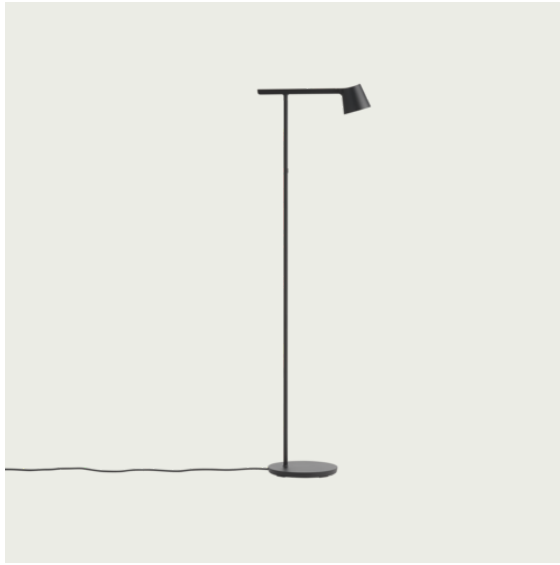

TIP FLOOR LAMP

831

Shipper Colli	1
Gross Weight (kg)	5.6
Net Weight (kg)	2.65
Bulb included	Yes. Integrated non-replaceable LED
Warranty Period	5 years

Item No.	Color	Contract Price	Lead Time
Ready-To-Ship			
22317	Black	SEK 4.037,70	-
22316	Grey	SEK 4.037,70	-
22318	White	SEK 4.037,70	-