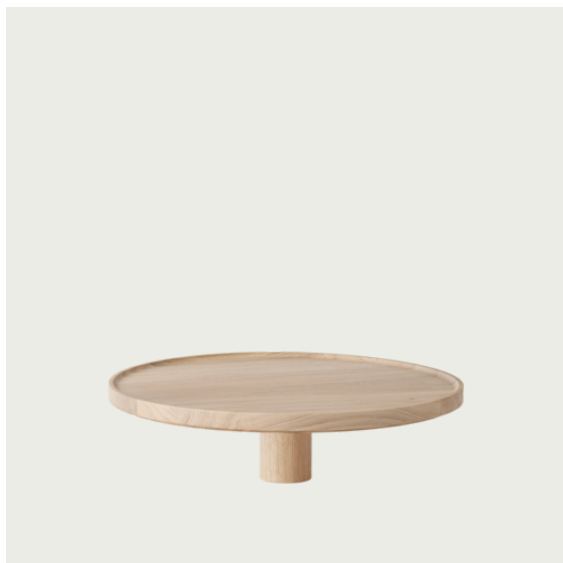

Shipper Colli 1
Gross Weight (kg) 3.603
Net Weight (kg) 1.4
Warranty Period 5 years

Item No.	Color	Contract Price	Lead Time
Ready-To-Ship			
50211	Black	SEK 1.504,10	-
39965	Oak	SEK 1.504,10	-