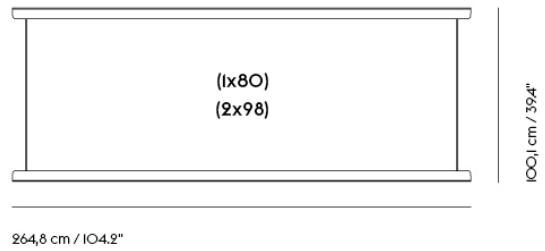

IN SITU MODULAR SOFA / FRAME SECTION (1 X 80 + 2 X 98)

Shipper Colli 1
Gross Weight (kg) 33
Net Weight (kg) 28.02
Warranty Period 10 years

Item No.	Color	Contract Price	Lead Time
Ready-To-Ship			
41562	Black - 1 x 80 + 2 x 98	SEK 5.546,10	-