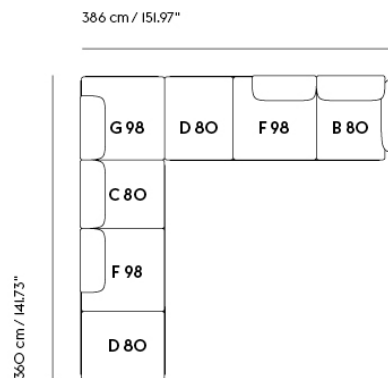

IN SITU MODULAR SOFA / CORNER - CONFIGURATION 9

Shipper Colli	12
Gross Weight (kg)	282.3
Net Weight (kg)	219.03
Warranty Period	10 years

Item No.	Color	Contract Price	Lead Time
Ready-To-Ship			
41929	Frame and Module - Clay 12/Black	SEK 95,025,70	-
99840	Frame and Module - Ecriture 240/Black	SEK 95,025,70	-
Extras			
83061	Leather care set for Refine Leather	SEK 172,00	-