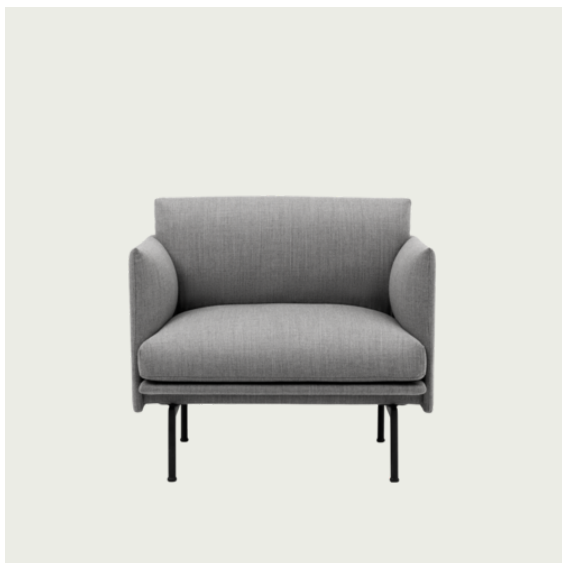

78 cm / 30.7"

76 cm / 29.9"

71 cm / 28"
SH 40 cm / 15.7"

Shipper Colli 1
Gross Weight (kg) 29
Net Weight (kg) 24
Warranty Period 10 years

Item No.	Color	Contract Price	Lead Time
Made-To-Order			
26808	Remix - All Colors	SEK 16.765,70	6 weeks
26810	Canvas - All Colors	SEK 19.775,70	6 weeks
26809	Clara - All Colors	SEK 19.775,70	6 weeks
91322	Colline - All Colors	SEK 19.775,70	6 weeks
26802	Fiord - All Colors	SEK 19.775,70	6 weeks
26805	Steelcut - All Colors	SEK 19.775,70	6 weeks
26804	Steelcut Trio - All Colors	SEK 19.775,70	6 weeks
26806	Hallingdal - All Colors	SEK 22.355,70	6 weeks
26821	Balder - All Colors	SEK 22.785,70	6 weeks
91155	Beck - All Colors	SEK 22.785,70	8 weeks
68369	Clay - All Colors	SEK 22.785,70	6 weeks
26811	Divina - All Colors	SEK 22.785,70	6 weeks
26812	Divina MD - All Colors	SEK 22.785,70	6 weeks
26813	Divina Melange - All Colors	SEK 22.785,70	6 weeks
76184	Ecriture - All Colors	SEK 22.785,70	6 weeks
97500	Hearth - All Colors	SEK 22.785,70	8 weeks
91453	Planum - All Colors	SEK 22.785,70	6 weeks
26822	Twill Weave - All Colors	SEK 22.785,70	6 weeks
26820	Vidar - All Colors	SEK 22.785,70	6 weeks
Extras			
83061	Leather care set for Refine Leather	SEK 172,00	-