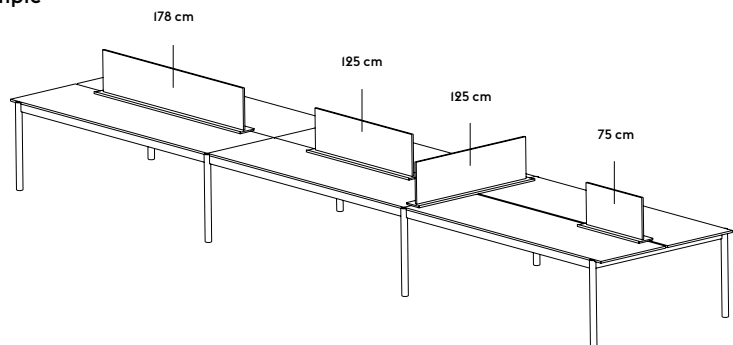

Example

OPTION B

1. TABLES / 2. ACCESSORIES / 3. LIGHTING / 4. TABLE POWER OUTLET / 5. INTEGRATED POWER / 6. CABLE TRAY