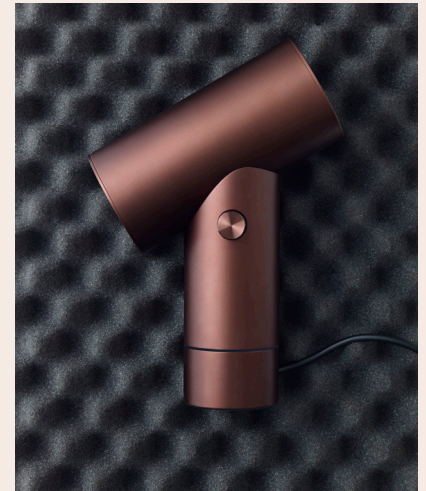

BEAM TABLE LAMP

"The idea for the Beam Table Lamp came while renovating my childhood home. I had made a shelf to use as divider between the hallway and living room and needed a lamp that could at once throw light out into the living room and down the hallway. The Beam Table Lamp mimics a single ray of light that travels through a round tube with its dimmer allowing the user to change the volume of light omitted from both ends of the cylinder shape. Tweak the design to your personal needs through its rotating base and sleek body of anodized aluminum, whether it be as direct lighting or for an ambient glow. With the Beam Table Lamp, you can alter the volume of light omitted, change its direction by the turn of its base and place it on any shelf, table or windowsill for a new perspective on modern lighting."

— Tom Chung

Designed by	Tom Chung
Environment	Indoor
Country of Production	China
Cord Length	250 cm / 98.4"
Light Source Included	Yes - integrated non-replaceable LED
Dimmable Function	Yes
Description	The Beam Table Lamp is a versatile table lamp with a modern expression and intuitive user-friendliness. With light shone from both ends of a cylinder shape, the user can choose between three different volumes of light and gradually alter the volume of light emitted in each end through the turn of a playful dial. The Beam Table Lamp can be altered for any position with its rotating base and sleek body of anodized aluminum, whether it be as direct lighting or for an ambient glow in any home, offices, hotel room and educational areas.
Material	Body in anodized aluminum for a matte feel and vibrant look. Cord in PVC. It has a built-in energy efficient LED bulb. The lifetime of the LED bulb is defined as the time it takes until the light output/lumen maintenance reaches 90% (L90) of the initial output. The integrated bulb has a lifespan/lumen maintenance (L90) of 35,000 hours.
Cleaning & Care	Clean with soft dry cloth only. Always switch off electricity supply before cleaning.