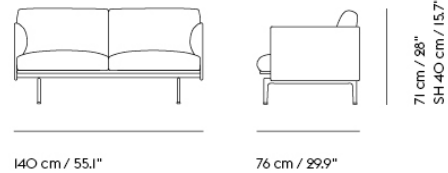

OUTLINE STUDIO SOFA / 140 CM / 55.1" - POLISHED ALUMINUM BASE

Shipper Colli	1
Gross Weight (kg)	41
Net Weight (kg)	36
Warranty Period	10 years

Item No.	Color	Contract Price	Lead Time
Made-To-Order			
67038	Remix - All Colors	SEK 26.225,70	6 weeks
67040	Canvas - All Colors	SEK 31.385,70	6 weeks
67039	Clara - All Colors	SEK 31.385,70	6 weeks
91355	Colline - All Colors	SEK 31.385,70	6 weeks
67032	Fiord - All Colors	SEK 31.385,70	6 weeks
67035	Steelcut - All Colors	SEK 31.385,70	6 weeks
67034	Steelcut Trio - All Colors	SEK 31.385,70	6 weeks
67036	Hallingdal - All Colors	SEK 33.535,70	6 weeks
67051	Balder - All Colors	SEK 34.825,70	6 weeks
85701	Beck - All Colors	SEK 34.825,70	8 weeks
68315	Clay - All Colors	SEK 34.825,70	6 weeks
67041	Divina - All Colors	SEK 34.825,70	6 weeks
67042	Divina MD - All Colors	SEK 34.825,70	6 weeks
67043	Divina Melange - All Colors	SEK 34.825,70	6 weeks
76217	Ecriture - All Colors	SEK 34.825,70	6 weeks
97529	Hearth - All Colors	SEK 34.825,70	8 weeks
91486	Planum - All Colors	SEK 34.825,70	6 weeks
67052	Twill Weave - All Colors	SEK 34.825,70	6 weeks
67050	Vidar - All Colors	SEK 34.825,70	6 weeks
Extras			
83061	Leather care set for Refine Leather	SEK 172,00	-