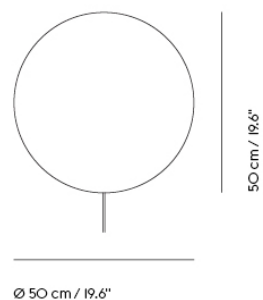

CALM WALL LAMP / Ø 50 CM / 19.6" - TOUCH DIM

Shipper Colli	2
Gross Weight (kg)	7.793
Net Weight (kg)	4.97
Bulb included	Yes. Integrated, non-replaceable LED
Please note	This lamp comes with a touch dim button and a cable with plug.
Warranty Period	5 years