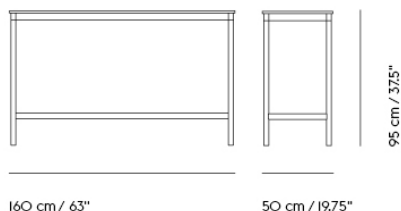

BASE HIGH TABLE / 160 X 50 H: 95 CM / 63 X 19.7 H: 37.4"

Shipper Colli	2
Gross Weight (kg)	23
Net Weight (kg)	17.22
Base color options	Black or White
Warranty Period	10 years

Item No.	Color	Contract Price	Lead Time
Made-To-Order			
62088	Black Laminate/Plywood/Black	SEK 16.765,70	8 weeks
62087	Black Laminate/Plywood/White	SEK 16.765,70	8 weeks
62086	White Laminate/Plywood/Black	SEK 16.765,70	8 weeks
62085	White Laminate/Plywood/White	SEK 16.765,70	8 weeks
62096	Black Nanolaminate/Plywood/Black	SEK 20.205,70	8 weeks
62095	Black Nanolaminate/Plywood/White	SEK 20.205,70	8 weeks
62094	White Nanolaminate/Plywood/Black	SEK 20.205,70	8 weeks
62093	White Nanolaminate/Plywood/White	SEK 20.205,70	8 weeks
64779	Lacquered Oak Veneer/Plywood/Black	SEK 19.345,70	8 weeks
64778	Lacquered Oak Veneer/Plywood/White	SEK 19.345,70	8 weeks
62090	Black Linoleum/Plywood/Black	SEK 18.485,70	8 weeks
62089	Black Linoleum/Plywood/White	SEK 18.485,70	8 weeks
Extras			
70721	Adjustable Feet for Base Table - Set of 4		-