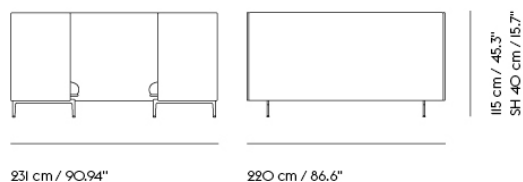

OUTLINE HIGHBACK CABIN 100 / 3-SEATER - POLISHED ALUMINUM BASE

Shipper Colli	3
Gross Weight (kg)	129
Net Weight (kg)	93
Warranty Period	10 years

Item No.	Color	Contract Price	Lead Time
Made-To-Order			
80878	Remix - All Colors	SEK 83.415,70	6 weeks
80950	Canvas - All Colors	SEK 95.455,70	6 weeks
80914	Clara - All Colors	SEK 95.455,70	6 weeks
81252	Colline - All Colors	SEK 95.455,70	6 weeks
80662	Fiord - All Colors	SEK 95.455,70	6 weeks
80770	Steelcut - All Colors	SEK 95.455,70	6 weeks
80734	Steelcut Trio - All Colors	SEK 95.455,70	6 weeks
80806	Hallingdal - All Colors	SEK 102.335,70	6 weeks
80590	Balder - All Colors	SEK 104.055,70	6 weeks
85664	Beck - All Colors	SEK 104.055,70	8 weeks
81202	Clay - All Colors	SEK 104.055,70	6 weeks
80986	Divina - All Colors	SEK 104.055,70	6 weeks
81022	Divina MD - All Colors	SEK 104.055,70	6 weeks
81058	Divina Melange - All Colors	SEK 104.055,70	6 weeks
76172	Ecriture - All Colors	SEK 104.055,70	6 weeks
97660	Hearth - All Colors	SEK 104.055,70	8 weeks
81270	Planum - All Colors	SEK 104.055,70	6 weeks
80626	Twill Weave - All Colors	SEK 104.055,70	6 weeks
81166	Vidar - All Colors	SEK 104.055,70	6 weeks
Extras			
83061	Leather care set for Refine Leather	SEK 172,00	-