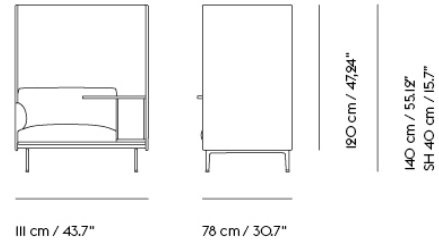

OUTLINE HIGHBACK WORK 120 / RIGHT - POLISHED ALUMINUM BASE

Shipper Colli	1
Gross Weight (kg)	38
Net Weight (kg)	28
Please note	That this product features a table on the right-hand side when facing the product from the front.
Warranty Period	5 years

Item No.	Color	Contract Price	Lead Time
Made-To-Order			
75347	Remix - All Colors	SEK 41.705,70	6 weeks
75427	Canvas - All Colors	SEK 46.005,70	6 weeks
75387	Clara - All Colors	SEK 46.005,70	6 weeks
75761	Colline - All Colors	SEK 46.005,70	6 weeks
75107	Fiord - All Colors	SEK 46.005,70	6 weeks
75227	Steelcut - All Colors	SEK 46.005,70	6 weeks
75187	Steelcut Trio - All Colors	SEK 46.005,70	6 weeks
75267	Hallingdal - All Colors	SEK 47.725,70	6 weeks
75027	Balder - All Colors	SEK 48.585,70	6 weeks
85607	Beck - All Colors	SEK 48.585,70	8 weeks
75707	Clay - All Colors	SEK 48.585,70	6 weeks
75467	Divina - All Colors	SEK 48.585,70	6 weeks
75507	Divina MD - All Colors	SEK 48.585,70	6 weeks
75547	Divina Melange - All Colors	SEK 48.585,70	6 weeks
76115	Ecriture - All Colors	SEK 48.585,70	6 weeks
97623	Hearth - All Colors	SEK 48.585,70	8 weeks
75781	Planum - All Colors	SEK 48.585,70	6 weeks
75067	Twill Weave - All Colors	SEK 48.585,70	6 weeks
75667	Vidar - All Colors	SEK 48.585,70	6 weeks

Extras

83061	Leather care set for Refine Leather	SEK 172,00	-