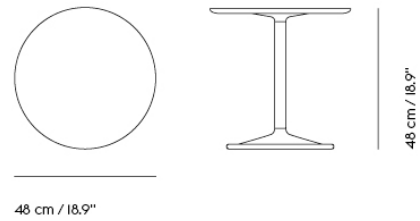

SOFT SIDE TABLE / Ø 48 H: 48 CM / Ø 18.9" H: 18.9"

Shipper Colli	2
Gross Weight (kg)	10.776
Net Weight (kg)	8.506
Warranty period	10 years

Item No.	Color	Contract Price	Lead Time
Ready-To-Ship			
10787	Beige Green Laminate/Beige Green	SEK 4.037,70	-
13947	Orange Laminate/Orange	SEK 4.037,70	-
13944	Black Nanolaminate/Black	SEK 4.037,70	-
10783	Grey Linoleum/Grey	SEK 4.037,70	-
13945	Off-White Linoleum/Off-White ***	SEK 4.037,70	-
13949	Oiled Smoked Oak/Black	SEK 4.639,70	-
10777	Solid Oak/Grey	SEK 4.639,70	-