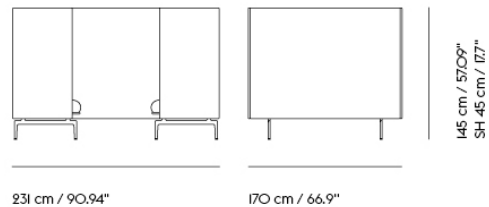

OUTLINE HIGHBACK CABIN 120 / 2-SEATER - POLISHED ALUMINUM BASE - SH: 45 CM / 17.7"

Shipper Colli	3
Gross Weight (kg)	130
Net Weight (kg)	90.5
Warranty Period	10 years

Item No.	Color	Contract Price	Lead Time
Made-To-Order			
80897	Remix - All Colors	SEK 82.555,70	6 weeks
80969	Canvas - All Colors	SEK 95.025,70	6 weeks
80933	Clara - All Colors	SEK 95.025,70	6 weeks
81261	Colline - All Colors	SEK 95.025,70	6 weeks
80681	Fiord - All Colors	SEK 95.025,70	6 weeks
80789	Steelcut - All Colors	SEK 95.025,70	6 weeks
80753	Steelcut Trio - All Colors	SEK 95.025,70	6 weeks
80825	Hallingdal - All Colors	SEK 100.615,70	6 weeks
80609	Balder - All Colors	SEK 102.765,70	6 weeks
85673	Beck - All Colors	SEK 102.765,70	8 weeks
81221	Clay - All Colors	SEK 102.765,70	6 weeks
81005	Divina - All Colors	SEK 102.765,70	6 weeks
81041	Divina MD - All Colors	SEK 102.765,70	6 weeks
81077	Divina Melange - All Colors	SEK 102.765,70	6 weeks
76181	Ecriture - All Colors	SEK 102.765,70	6 weeks
97679	Hearth - All Colors	SEK 102.765,70	8 weeks
81279	Planum - All Colors	SEK 102.765,70	6 weeks
80645	Twill Weave - All Colors	SEK 102.765,70	6 weeks
81185	Vidar - All Colors	SEK 102.765,70	6 weeks
Extras			
83061	Leather care set for Refine Leather	SEK 172,00	-