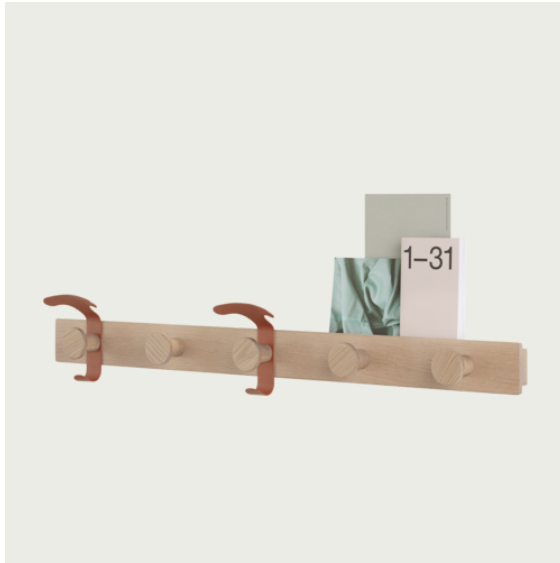

Shipper Colli 1
Gross Weight (kg) 3.14
Net Weight (kg) 2.26
Warranty Period 5 years

Item No.	Color	Contract Price	Lead Time
Ready-To-Ship			
12370	Grey/Grey	SEK 1.762,10	-
12373	Oak/Black	SEK 1.762,10	-
12371	Oak/Grey	SEK 1.762,10	-
12372	Oak/Copper Brown	SEK 1.762,10	-