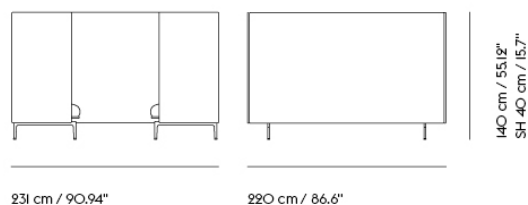

OUTLINE HIGHBACK CABIN 120 / 3-SEATER - POLISHED ALUMINUM BASE

Shipper Colli	3
Gross Weight (kg)	150
Net Weight (kg)	104.5
Warranty Period	10 years

Item No.	Color	Contract Price	Lead Time
Made-To-Order			
80879	Remix - All Colors	SEK 92.445,70	6 weeks
80951	Canvas - All Colors	SEK 105.775,70	6 weeks
80915	Clara - All Colors	SEK 105.775,70	6 weeks
81253	Colline - All Colors	SEK 105.775,70	6 weeks
80663	Fiord - All Colors	SEK 105.775,70	6 weeks
80771	Steelcut - All Colors	SEK 105.775,70	6 weeks
80735	Steelcut Trio - All Colors	SEK 105.775,70	6 weeks
80807	Hallingdal - All Colors	SEK 112.225,70	6 weeks
80591	Balder - All Colors	SEK 114.375,70	6 weeks
85665	Beck - All Colors	SEK 114.375,70	8 weeks
81203	Clay - All Colors	SEK 114.375,70	6 weeks
80987	Divina - All Colors	SEK 114.375,70	6 weeks
81023	Divina MD - All Colors	SEK 114.375,70	6 weeks
81059	Divina Melange - All Colors	SEK 114.375,70	6 weeks
76173	Ecriture - All Colors	SEK 114.375,70	6 weeks
97661	Hearth - All Colors	SEK 114.375,70	8 weeks
81271	Planum - All Colors	SEK 114.375,70	6 weeks
80627	Twill Weave - All Colors	SEK 114.375,70	6 weeks
81167	Vidar - All Colors	SEK 114.375,70	6 weeks
Extras			
83061	Leather care set for Refine Leather	SEK 172,00	-