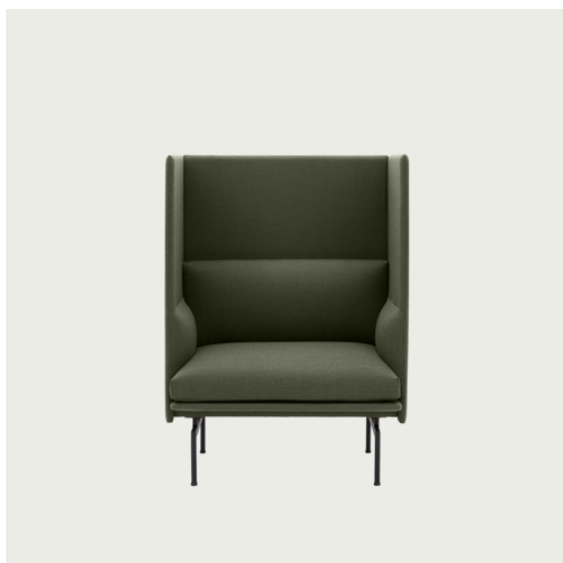

OUTLINE HIGHBACK SOFA 100 / 1-SEATER - BLACK BASE - SH: 45 CM / 17.7"

Shipper Colli	1
Gross Weight (kg)	63
Net Weight (kg)	54
Additional Information	Please note that the highback height for this product is 100 cm / 39.4"
Warranty Period	10 years

Item No.	Color	Contract Price	Lead Time
Made-To-Order			
73701	Remix - All Colors	SEK 26.225,70	6 weeks
73703	Canvas - All Colors	SEK 30.095,70	6 weeks
73702	Clara - All Colors	SEK 30.095,70	6 weeks
91432	Colline - All Colors	SEK 30.095,70	6 weeks
73695	Fiord - All Colors	SEK 30.095,70	6 weeks
73698	Steelcut - All Colors	SEK 30.095,70	6 weeks
73697	Steelcut Trio - All Colors	SEK 30.095,70	6 weeks
73699	Hallingdal - All Colors	SEK 32.675,70	6 weeks
73714	Balder - All Colors	SEK 34.395,70	6 weeks
85776	Beck - All Colors	SEK 34.395,70	8 weeks
68350	Clay - All Colors	SEK 34.395,70	6 weeks
73704	Divina - All Colors	SEK 34.395,70	6 weeks
73705	Divina MD - All Colors	SEK 34.395,70	6 weeks
73706	Divina Melange - All Colors	SEK 34.395,70	6 weeks
76294	Ecriture - All Colors	SEK 34.395,70	6 weeks
97606	Hearth - All Colors	SEK 34.395,70	8 weeks
91563	Planum - All Colors	SEK 34.395,70	6 weeks
73715	Twill Weave - All Colors	SEK 34.395,70	6 weeks
73713	Vidar - All Colors	SEK 34.395,70	6 weeks

Extras

83061	Leather care set for Refine Leather	SEK 172,00	-