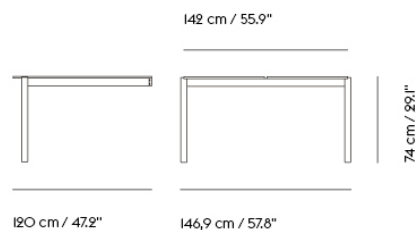

LINEAR SYSTEM END MODULE / 142 X 120 CM / 55.9 X 47.2"

Shipper Colli	2
Gross Weight (kg)	39.13
Net Weight (kg)	32.485
Warranty Period	5 years

Item No.	Color	Contract Price	Lead Time
Ready-To-Ship			
59981	White Laminate/White ABS/Oak ***	SEK 11.605,70	-
50219	Black Nanolaminate/Black ABS/Black	SEK 15.045,70	-
59985	Black Nanolaminate/Black ABS/Oak	SEK 15.045,70	-
59980	Oak Veneer/Oak	SEK 11.605,70	-
50228	Black Lacquered Ash Veneer/Black	SEK 11.605,70	-