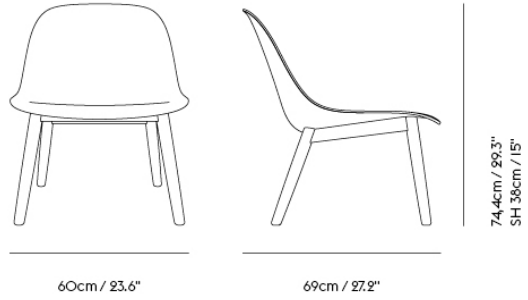

Shipper Colli	1
Gross Weight (kg)	11.5
Net Weight (kg)	8
Base color options	Anthracite Black, Dusty Green, Grey, Oak or Stained Dark Brown
Warranty Period	10 years

Item No.	Color	Contract Price	Lead Time
Ready-To-Ship			
25516-GREY_133	Remix 133/Grey ***	SEK 8.556,10	-
Made-To-Order			
58947	Black/Anthracite Black (Recycled Plastic)	SEK 5.327,70	3 weeks
59090	Black/Stained Dark Brown (Recycled Plastic)	SEK 5.327,70	3 weeks
58951	Dusty Green/Dusty Green (Recycled Plastic)	SEK 5.327,70	3 weeks
59092	Dusty Green/Stained Dark Brown (Recycled Plastic)	SEK 5.327,70	3 weeks
58948	Grey/Grey (Recycled Plastic)	SEK 5.327,70	3 weeks
59093	Grey/Stained Dark Brown (Recycled Plastic)	SEK 5.327,70	3 weeks
58949	Natural White/Oak (Recycled Plastic)	SEK 5.327,70	3 weeks
59094	Natural White/Stained Dark Brown (Recycled Plastic)	SEK 5.327,70	3 weeks
58950	Ochre/Oak (Recycled Plastic)	SEK 5.327,70	3 weeks
59095	Ochre/Stained Dark Brown (Recycled Plastic)	SEK 5.327,70	3 weeks
25516	Remix - All Colors	SEK 8.556,10	4 weeks
25521	Canvas - All Colors	SEK 9.455,70	4 weeks
25520	Clara - All Colors	SEK 9.455,70	4 weeks
59569	Fiord - All Colors	SEK 9.455,70	4 weeks
55056	Hero - All Colors	SEK 9.455,70	4 weeks
19684	Re-wool - All Colors	SEK 9.455,70	4 weeks
19572	Sabi - All Colors	SEK 9.455,70	4 weeks