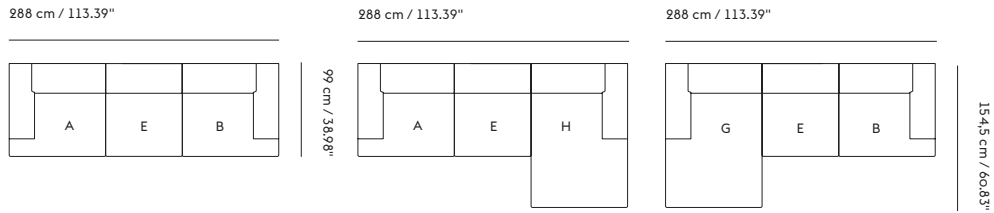

INSPIRATION FOR YOUR CONFIGURATION

2-seater Configurations

3-seater Configurations

Corner Configurations

General note

The total dimensions of the configurations are indicative and can vary due to the inherent softness of the design and depending on how close the modules are placed as well as how many modules that are combined.