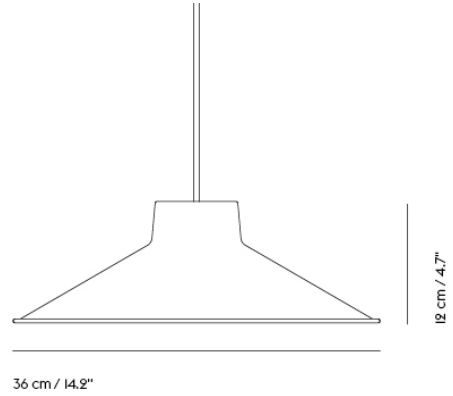

Shipper Colli	1
Gross Weight (kg)	2.68
Net Weight (kg)	1.3
Bulb included	Yes
Warranty Period	5 Years

Item No.	Color	Contract Price	Lead Time
Ready-To-Ship			
22858	Dark Green	SEK 2.106,10	-
22857	Deep Red	SEK 2.106,10	-
22855	Grey	SEK 2.106,10	-
22856	Sand	SEK 2.106,10	-
Extras			
22848	Dimmable Bulb for Ambit Pendant Lamp Ø16,6 cm and Top Pendant Lamp - Ø21 + Ø36 cm	SEK 179,00	-