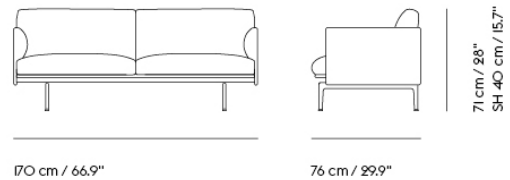

OUTLINE STUDIO SOFA / 170 CM / 66.9" - BLACK BASE

Shipper Colli	1
Gross Weight (kg)	64
Net Weight (kg)	50
Warranty Period	10 years

Item No.	Color	Contract Price	Lead Time
Made-To-Order			
69296	Remix - All Colors	SEK 26.225,70	6 weeks
69298	Canvas - All Colors	SEK 30.095,70	6 weeks
69297	Clara - All Colors	SEK 30.095,70	6 weeks
91386	Colline - All Colors	SEK 30.095,70	6 weeks
69290	Fiord - All Colors	SEK 30.095,70	6 weeks
69293	Steelcut - All Colors	SEK 30.095,70	6 weeks
69292	Steelcut Trio - All Colors	SEK 30.095,70	6 weeks
69294	Hallingdal - All Colors	SEK 32.675,70	6 weeks
69309	Balder - All Colors	SEK 34.395,70	6 weeks
85732	Beck - All Colors	SEK 34.395,70	8 weeks
68371	Clay - All Colors	SEK 34.395,70	6 weeks
69299	Divina - All Colors	SEK 34.395,70	6 weeks
69300	Divina MD - All Colors	SEK 34.395,70	6 weeks
69301	Divina Melange - All Colors	SEK 34.395,70	6 weeks
76248	Ecriture - All Colors	SEK 34.395,70	6 weeks
97560	Hearth - All Colors	SEK 34.395,70	8 weeks
91517	Planum - All Colors	SEK 34.395,70	6 weeks
69310	Twill Weave - All Colors	SEK 34.395,70	6 weeks
69308	Vidar - All Colors	SEK 34.395,70	6 weeks
Extras			
83061	Leather care set for Refine Leather	SEK 172,00	-