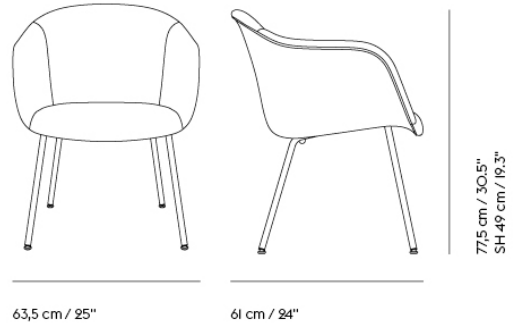

Shipper Colli	1
Gross Weight (kg)	15.117
Net Weight (kg)	11.617
Base color options	Anthracite Black or Grey
Warranty period	10 years

Item No.	Color	Contract Price	Lead Time
Ready-To-Ship			
76622-GREY_240	Ecriture 240/Grey	SEK 9.885,70	-
Made-To-Order			
76599	Remix - All Colors	SEK 7.524,10	4 weeks
76604	Canvas - All Colors	SEK 8.556,10	4 weeks
76603	Clara - All Colors	SEK 8.556,10	4 weeks
76624	Fiord - All Colors	SEK 8.556,10	4 weeks
76654	Hero - All Colors	SEK 8.556,10	4 weeks
76611	Re-wool - All Colors	SEK 8.556,10	4 weeks
76625	Sabi - All Colors	SEK 8.556,10	4 weeks
76601	Steelcut - All Colors	SEK 8.556,10	4 weeks
76602	Steelcut Trio - All Colors	SEK 8.556,10	4 weeks
76605	Hallingdal - All Colors	SEK 9.455,70	4 weeks
76610	Balder - All Colors	SEK 9.885,70	4 weeks
13789	Beck - All Colors	SEK 9.885,70	6 weeks
76600	Clay - All Colors	SEK 9.885,70	4 weeks
76606	Divina - All Colors	SEK 9.885,70	4 weeks
76607	Divina MD - All Colors	SEK 9.885,70	4 weeks
76608	Divina Melange - All Colors	SEK 9.885,70	4 weeks
76622	Ecriture - All Colors	SEK 9.885,70	4 weeks
14547	Hearth - All Colors	SEK 9.885,70	6 weeks
76626	Planum - All Colors	SEK 9.885,70	4 weeks