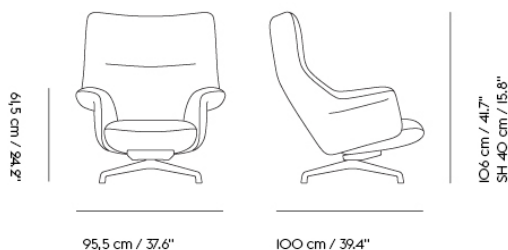

DOZE LOUNGE CHAIR HIGH BACK SWIVEL BASE

Shipper Colli	1
Gross Weight (kg)	45
Net Weight (kg)	40
Base color options	Anthracite Black, Grey or Polished Aluminum
Warranty Period	10 years

Item No.	Color	Contract Price	Lead Time
Made-To-Order			
10831	Clara - All Colors	SEK 23.215,70	4 weeks
10878	Colline - All Colors	SEK 23.215,70	4 weeks
10830	Fiord - All Colors	SEK 23.215,70	4 weeks
10872	Re-wool - All Colors	SEK 23.215,70	4 weeks
10874	Sabi - All Colors	SEK 23.215,70	4 weeks
10828	Steelcut - All Colors	SEK 23.215,70	4 weeks
10829	Steelcut Trio - All Colors	SEK 23.215,70	4 weeks
10833	Hallingdal - All Colors	SEK 24.505,70	4 weeks
10838	Still - All Colors	SEK 24.505,70	4 weeks
10840	Balder - All Colors	SEK 26.225,70	4 weeks
16623	Beck - All Colors	SEK 26.225,70	6 weeks
10870	Clay - All Colors	SEK 26.225,70	4 weeks
10834	Divina - All Colors	SEK 26.225,70	4 weeks
10835	Divina MD - All Colors	SEK 26.225,70	4 weeks
10836	Divina Melange - All Colors	SEK 26.225,70	4 weeks
10933	Ecriture - All Colors	SEK 26.225,70	4 weeks
16631	Hearth - All Colors	SEK 26.225,70	6 weeks
10876	Planum - All Colors	SEK 26.225,70	4 weeks
10837	Twill Weave - All Colors	SEK 26.225,70	4 weeks
10839	Vidar - All Colors	SEK 26.225,70	4 weeks

Extras

VARIANTS MARKED WITH *** WILL BE MADE-TO-ORDER OR DISCONTINUED
WHEN OUT OF STOCK
FOR MORE INFORMATION VISIT MUUTO.COM

MUUTO