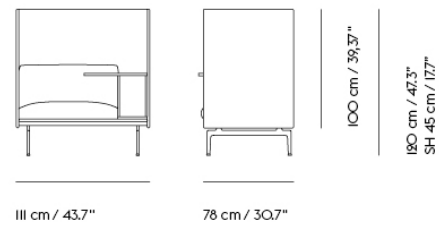

OUTLINE HIGHBACK WORK 100 / RIGHT - BLACK BASE - SH: 45 CM / 17.7"

Shipper Colli	1
Gross Weight (kg)	83
Net Weight (kg)	74
Please note	That this product features a table on the right-hand side when facing the product from the front.
Warranty Period	5 years

Item No.	Color	Contract Price	Lead Time
Made-To-Order			
73228	Remix - All Colors	SEK 38.265,70	6 weeks
73232	Canvas - All Colors	SEK 42.135,70	6 weeks
73230	Clara - All Colors	SEK 42.135,70	6 weeks
91413	Colline - All Colors	SEK 42.135,70	6 weeks
73216	Fiord - All Colors	SEK 42.135,70	6 weeks
73222	Steelcut - All Colors	SEK 42.135,70	6 weeks
73220	Steelcut Trio - All Colors	SEK 42.135,70	6 weeks
73224	Hallingdal - All Colors	SEK 45.145,70	6 weeks
73254	Balder - All Colors	SEK 46.435,70	6 weeks
85757	Beck - All Colors	SEK 46.435,70	8 weeks
68358	Clay - All Colors	SEK 46.435,70	6 weeks
73234	Divina - All Colors	SEK 46.435,70	6 weeks
73236	Divina MD - All Colors	SEK 46.435,70	6 weeks
73238	Divina Melange - All Colors	SEK 46.435,70	6 weeks
76275	Ecriture - All Colors	SEK 46.435,70	6 weeks
97587	Hearth - All Colors	SEK 46.435,70	8 weeks
91544	Planum - All Colors	SEK 46.435,70	6 weeks
73256	Twill Weave - All Colors	SEK 46.435,70	6 weeks
73252	Vidar - All Colors	SEK 46.435,70	6 weeks

Extras

83061	Leather care set for Refine Leather	SEK 172,00	-