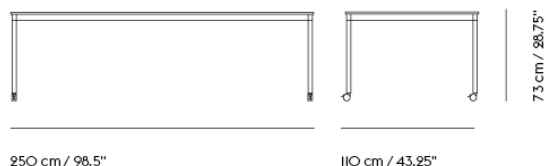

BASE TABLE / WITH CASTORS / 250 X 110 CM / 98.4 X 43.3"

Shipper Colli	2
Gross Weight (kg)	52.7
Net Weight (kg)	42.37
Base color options	Black or White
Warranty Period	10 years

Item No.	Color	Contract Price	Lead Time
Made-To-Order			
64449	Black Laminate/Plywood/Black	SEK 18.485,70	6 weeks
64569	Black Laminate/Plywood/White	SEK 18.485,70	6 weeks
64524	White Laminate/Plywood/Black	SEK 18.485,70	6 weeks
64644	White Laminate/Plywood/White	SEK 18.485,70	6 weeks
64479	Black Nanolaminate/Plywood/Black	SEK 22.785,70	6 weeks
64599	Black Nanolaminate/Plywood/White	SEK 22.785,70	6 weeks
64539	White Nanolaminate/Plywood/Black	SEK 22.785,70	6 weeks
64659	White Nanolaminate/Plywood/White	SEK 22.785,70	6 weeks
64494	Lacquered Oak Veneer/Plywood/Black	SEK 24.505,70	6 weeks
64614	Lacquered Oak Veneer/Plywood/White	SEK 24.505,70	6 weeks
64461	Black Linoleum/Plywood/Black	SEK 22.785,70	6 weeks
64581	Black Linoleum/Plywood/White	SEK 22.785,70	6 weeks