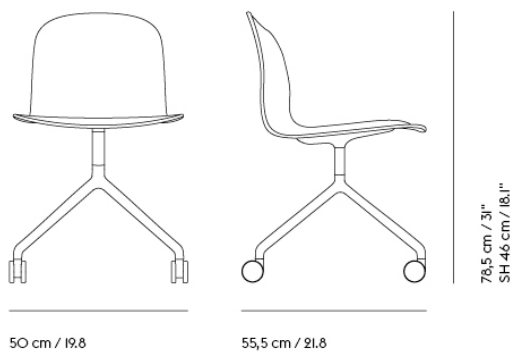

VISU WIDE CHAIR SWIVEL BASE W. CASTORS

Shipper Colli	1
Gross Weight (kg)	7.8
Net Weight (kg)	5.8
Base color options	Black with Black castors
Warranty Period	5 years

Item No.	Color	Contract Price	Lead Time
Made-To-Order			
21892	Black/Black	SEK 4.983,70	7 weeks
21893	Oak/Black	SEK 4.983,70	7 weeks
21880	Remix - All Colors	SEK 6.703,70	7 weeks
21888	Canvas - All Colors	SEK 7.180,10	7 weeks
21883	Clara - All Colors	SEK 7.180,10	7 weeks
70416	Colline - All Colors	SEK 7.180,10	7 weeks
18942	Fiord - All Colors	SEK 7.180,10	7 weeks
70418	Re-wool - All Colors	SEK 7.180,10	7 weeks
70415	Sabi - All Colors	SEK 7.180,10	7 weeks
21882	Steelcut - All Colors	SEK 7.180,10	7 weeks
21881	Steelcut Trio - All Colors	SEK 7.180,10	7 weeks
21884	Hallingdal - All Colors	SEK 7.524,10	7 weeks
18924	Balder - All Colors	SEK 7.735,70	7 weeks
18813	Beck - All Colors	SEK 7.735,70	9 weeks
69154	Clay - All Colors	SEK 7.735,70	7 weeks
21885	Divina - All Colors	SEK 7.735,70	7 weeks
21889	Divina MD - All Colors	SEK 7.735,70	7 weeks
21890	Divina Melange - All Colors	SEK 7.735,70	7 weeks
18980	Ecriture - All Colors	SEK 7.735,70	7 weeks
18717	Hearth - All Colors	SEK 7.735,70	9 weeks
70420	Planum - All Colors	SEK 7.735,70	7 weeks
70419	Twill Weave - All Colors	SEK 7.735,70	7 weeks