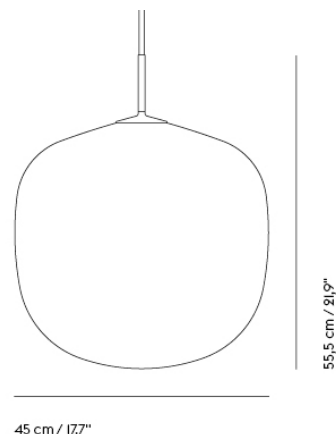

Shipper Colli	1
Gross Weight (kg)	8.5
Net Weight (kg)	4
Bulb included	No
Warranty Period	5 years

Item No.	Color	Contract Price	Lead Time
Ready-To-Ship			
22417	Black	SEK 5.804,10	-
22243	Deep Red	SEK 5.804,10	-
22421	Grey	SEK 5.804,10	-
22425	Orange	SEK 5.804,10	-
22413	White	SEK 5.804,10	-
Extras			
22542	Rime Cord Ø37 + Ø45 cm - Black (per linear meter)	SEK 69,00	-
22549	Rime Cord Ø37 + Ø45 cm - Deep Red (per linear meter)	SEK 69,00	-
22545	Rime Cord Ø37 + Ø45 cm - Grey (per linear meter)	SEK 69,00	-
22546	Rime Cord Ø37 + Ø45 cm - Orange (per linear meter)	SEK 69,00	-
22543	Rime Cord Ø37 + Ø45 cm - White (per linear meter)	SEK 69,00	-