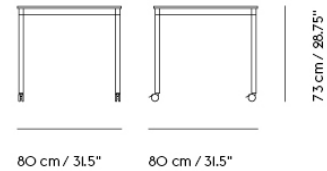

BASE TABLE / WITH CASTORS / 80 X 80 CM / 31.5 X 31.5"

Shipper Colli	2
Gross Weight (kg)	16.4
Net Weight (kg)	11.09
Base color options	Black or White
Warranty Period	10 years

Item No.	Color	Contract Price	Lead Time
Made-To-Order			
64454	Black Laminate/Plywood/Black	SEK 10.745,70	6 weeks
64574	Black Laminate/Plywood/White	SEK 10.745,70	6 weeks
64529	White Laminate/Plywood/Black	SEK 10.745,70	6 weeks
64649	White Laminate/Plywood/White	SEK 10.745,70	6 weeks
64484	Black Nanolaminate/Plywood/Black	SEK 14.185,70	6 weeks
64604	Black Nanolaminate/Plywood/White	SEK 14.185,70	6 weeks
64544	White Nanolaminate/Plywood/Black	SEK 14.185,70	6 weeks
64664	White Nanolaminate/Plywood/White	SEK 14.185,70	6 weeks
64499	Lacquered Oak Veneer/Plywood/Black	SEK 11.605,70	6 weeks
64619	Lacquered Oak Veneer/Plywood/White	SEK 11.605,70	6 weeks
64466	Black Linoleum/Plywood/Black	SEK 11.175,70	6 weeks
64586	Black Linoleum/Plywood/White	SEK 11.175,70	6 weeks