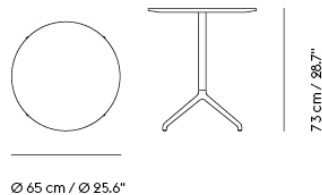

STILL CAFÉ TABLE / Ø 65 H: 73 CM / Ø 25.6 H: 28.7"

Shipper Colli	2
Gross Weight (kg)	14.7
Net Weight (kg)	10.152
Base color options	Black, White
Warranty Period	10 years

Item No.	Color	Contract Price	Lead Time
Ready-To-Ship			
65614	Black Nanolaminate/Anthracite Black	SEK 5.890,10	-
65613	Black Nanolaminate/White	SEK 5.890,10	-
65612	White Nanolaminate/Anthracite Black	SEK 5.890,10	-
65611	White Nanolaminate/White	SEK 5.890,10	-
Made-To-Order			
65566	Black Linoleum/Anthracite Black	SEK 5.890,10	6 weeks
65565	Black Linoleum/White	SEK 5.890,10	6 weeks