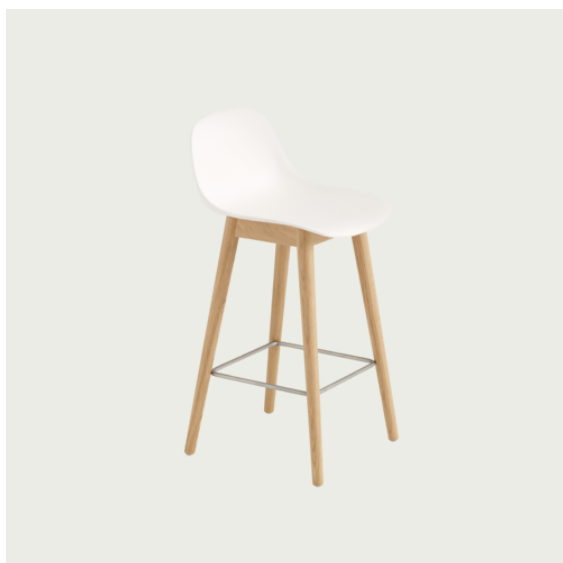

FIBER COUNTER STOOL / WOOD BASE - WITH BACKREST - 65 CM / 25.6"

Shipper Colli	1
Gross Weight (kg)	7
Net Weight (kg)	5.1
Base color options	Anthracite Black, Dusty Green, Grey, Oak or Stained Dark Brown
Warranty Period	10 years

Item No.	Color	Contract Price	Lead Time
Ready-To-Ship			
58923	Black/Anthracite Black (Recycled Plastic)	SEK 3.693,70	-
58924	Grey/Grey (Recycled Plastic)	SEK 3.693,70	-
58925	Natural White/Oak (Recycled Plastic)	SEK 3.693,70	-
Made-To-Order			
58966	Black/Stained Dark Brown (Recycled Plastic) ***	SEK 3.693,70	-
59080	Dusty Green/Dusty Green (Recycled Plastic)	SEK 3.693,70	3 weeks
59081	Dusty Green/Stained Dark Brown (Recycled Plastic)	SEK 3.693,70	3 weeks
59082	Grey/Stained Dark Brown (Recycled Plastic)	SEK 3.693,70	3 weeks
59083	Natural White/Stained Dark Brown (Recycled Plastic)	SEK 3.693,70	3 weeks
59084	Ochre/Oak (Recycled Plastic)	SEK 3.693,70	3 weeks
23750	Remix - All Colors	SEK 6.234,10	4 weeks
23758	Canvas - All Colors	SEK 6.703,70	4 weeks
23757	Clara - All Colors	SEK 6.703,70	4 weeks
59564	Fiord - All Colors	SEK 6.703,70	4 weeks
55030	Hero - All Colors	SEK 6.703,70	4 weeks
19677	Re-wool - All Colors	SEK 6.703,70	4 weeks
19565	Sabi - All Colors	SEK 6.703,70	4 weeks
23751	Steelcut - All Colors	SEK 6.703,70	4 weeks
23752	Steelcut Trio - All Colors	SEK 6.703,70	4 weeks