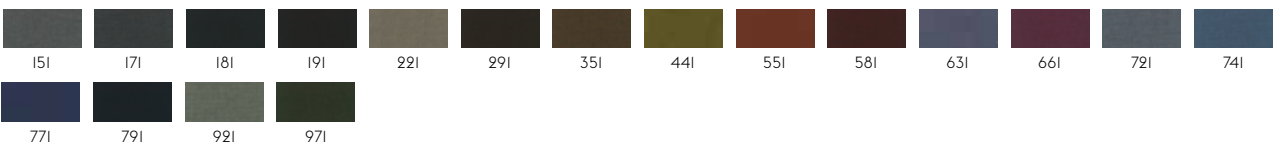

SABI BY KVADRAT

Designer: Louise Sigvardt
Composition: 65% New Wool, Worsted, 23% Recycled Wool, 12% Nylon
Durability: 80,000 Martindale / Lightfastness 5-7
Sustainability: Greenguard Gold, HPD, EPD

121