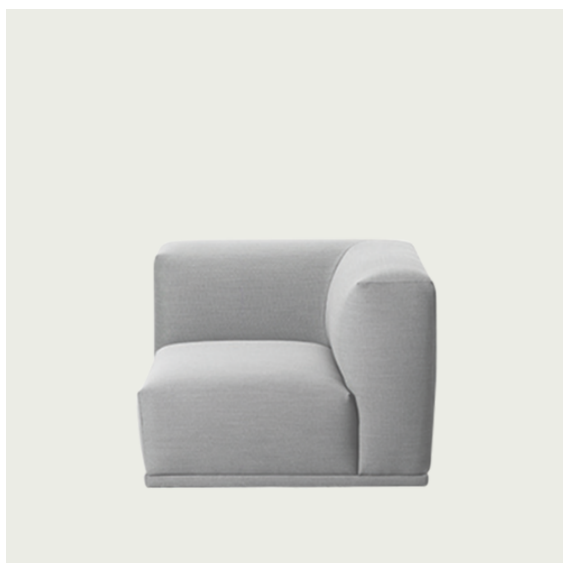

Shipper Colli | 1
Gross Weight (kg) | 54
Net Weight (kg) | 50
Warranty Period | 10 years

Item No.	Color	Contract Price	Lead Time
Ready-To-Ship			
11505-123	Remix I23 ***	SEK 14.615,70	-
Made-To-Order			
11505	Remix - All Colors	SEK 14.615,70	6 weeks
98264	Canvas - All Colors	SEK 16.335,70	6 weeks
11596	Clara - All Colors	SEK 16.335,70	6 weeks
95804	Colline - All Colors	SEK 16.335,70	6 weeks
98294	Fiord - All Colors	SEK 16.335,70	6 weeks
11585	Steelcut - All Colors	SEK 16.335,70	6 weeks
11545	Steelcut Trio - All Colors	SEK 16.335,70	6 weeks
11625	Hallingdal - All Colors	SEK 17.625,70	6 weeks
66554	Beck - All Colors	SEK 18.055,70	8 weeks
95704	Clay - All Colors	SEK 18.055,70	6 weeks
20265	Divina - All Colors	SEK 18.055,70	6 weeks
19025	Divina MD - All Colors	SEK 18.055,70	6 weeks
19045	Divina Melange - All Colors	SEK 18.055,70	6 weeks
76343	Ecriture - All Colors	SEK 18.055,70	6 weeks
66604	Hearth - All Colors	SEK 18.055,70	8 weeks
98782	Planum - All Colors	SEK 18.055,70	6 weeks
95904	Twill Weave - All Colors	SEK 18.055,70	6 weeks
76321	Vidar - All Colors	SEK 18.055,70	6 weeks