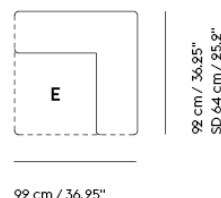

Shipper Colli | 1
Gross Weight (kg) | 54
Net Weight (kg) | 50
Warranty Period | 10 years

Item No.	Color	Contract Price	Lead Time
Ready-To-Ship			
11505-123	Remix I23 ***	SEK 14.615,70	-
Made-To-Order			
11505	Remix - All Colors	SEK 14.615,70	6 weeks
98264	Canvas - All Colors	SEK 16.335,70	6 weeks
11596	Clara - All Colors	SEK 16.335,70	6 weeks
95804	Colline - All Colors	SEK 16.335,70	6 weeks
98294	Fiord - All Colors	SEK 16.335,70	6 weeks
11585	Steelcut - All Colors	SEK 16.335,70	6 weeks
11545	Steelcut Trio - All Colors	SEK 16.335,70	6 weeks
11625	Hallingdal - All Colors	SEK 17.625,70	6 weeks
66554	Beck - All Colors	SEK 18.055,70	8 weeks
95704	Clay - All Colors	SEK 18.055,70	6 weeks
20265	Divina - All Colors	SEK 18.055,70	6 weeks
19025	Divina MD - All Colors	SEK 18.055,70	6 weeks
19045	Divina Melange - All Colors	SEK 18.055,70	6 weeks
76343	Ecriture - All Colors	SEK 18.055,70	6 weeks
66604	Hearth - All Colors	SEK 18.055,70	8 weeks
98782	Planum - All Colors	SEK 18.055,70	6 weeks
95904	Twill Weave - All Colors	SEK 18.055,70	6 weeks
76321	Vidar - All Colors	SEK 18.055,70	6 weeks