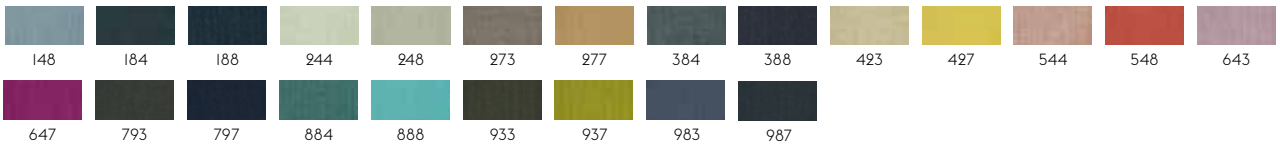

CLARA BY KVADRAT

Designer: Anne Birgitte Hansen.
Composition: 92% new wool worsted.
Durability: 80,000 Martindale.
Sustainability: Complies with both EU ecolabel "The Flower" and Greenguard Gold Certification.

144