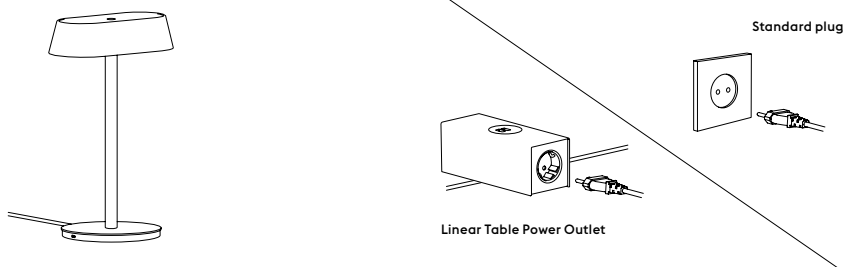

LINEAR TABLE LAMP ONLY

The Linear Table Lamp can either be connected to a standard wall plug or the Table Power Outlet.