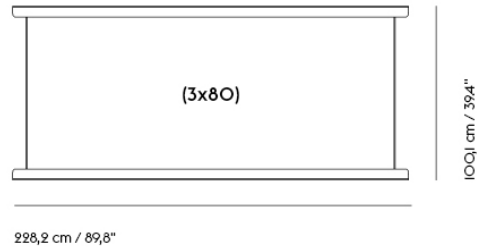

IN SITU MODULAR SOFA / FRAME SECTION (3 X 80)

Shipper Colli 1
Gross Weight (kg) 29,9
Net Weight (kg) 24,92
Warranty Period 10 years

Item No.	Color	Contract Price	Lead Time
Ready-To-Ship			
41560	Black - 3 x 80	SEK 5.546,10	-