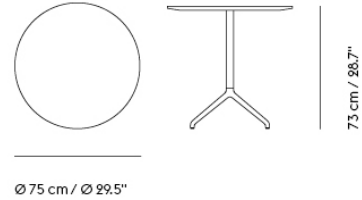

STILL CAFÉ TABLE / Ø 75 H: 73 CM / Ø 29.5 H: 28.7"

Shipper Colli	2
Gross Weight (kg)	17.1
Net Weight (kg)	12.152
Base color options	Black, White
Warranty Period	10 years

Item No.	Color	Contract Price	Lead Time
Ready-To-Ship			
65602	Black Nanolaminate/Anthracite Black	SEK 5.890,10	-
65601	Black Nanolaminate/White	SEK 5.890,10	-
65600	White Nanolaminate/Anthracite Black	SEK 5.890,10	-
65599	White Nanolaminate/White	SEK 5.890,10	-
Made-To-Order			
65536	Black Linoleum/Anthracite Black	SEK 5.890,10	6 weeks
65535	Black Linoleum/White	SEK 5.890,10	6 weeks