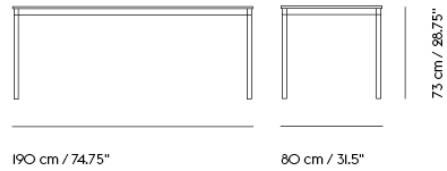

Shipper Colli	2
Gross Weight (kg)	28.8
Net Weight (kg)	22.99
Base color options	Black or White
Warranty Period	10 years

Item No.	Color	Contract Price	Lead Time
Made-To-Order			
64208	Black Laminate/Plywood/Black	SEK 10.745,70	6 weeks
64207	Black Laminate/Plywood/White	SEK 10.745,70	6 weeks
64206	White Laminate/Plywood/Black	SEK 10.745,70	6 weeks
64205	White Laminate/Plywood/White	SEK 10.745,70	6 weeks
64216	Black Nanolaminat/Plywood/Black	SEK 15.905,70	6 weeks
64215	Black Nanolaminat/Plywood/White	SEK 15.905,70	6 weeks
64214	White Nanolaminat/Plywood/Black	SEK 15.905,70	6 weeks
64213	White Nanolaminat/Plywood/White	SEK 15.905,70	6 weeks
64809	Lacquered Oak Veneer/Plywood/Black	SEK 15.905,70	6 weeks
64808	Lacquered Oak Veneer/Plywood/White	SEK 15.905,70	6 weeks
64210	Black Linoleum/Plywood/Black	SEK 13.325,70	6 weeks
64209	Black Linoleum/Plywood/White	SEK 13.325,70	6 weeks
Extras			
70721	Adjustable Feet for Base Table - Set of 4		-