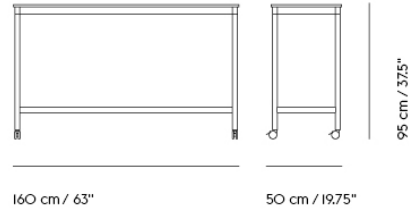

BASE HIGH TABLE / WITH CASTORS / 160 X 50 H: 95 CM / 63 X 19.7 H: 37.4"

Shipper Colli	2
Gross Weight (kg)	23
Net Weight (kg)	17.22
Base color options	Black or White
Warranty Period	10 years

Item No.	Color	Contract Price	Lead Time
Made-To-Order			
64309	Black Laminate/Plywood/Black	SEK 18.055,70	8 weeks
64373	Black Laminate/Plywood/White	SEK 18.055,70	8 weeks
64349	White Laminate/Plywood/Black	SEK 18.055,70	8 weeks
64412	White Laminate/Plywood/White	SEK 18.055,70	8 weeks
64325	Black Nanolaminate/Plywood/Black	SEK 21.495,70	8 weeks
64389	Black Nanolaminate/Plywood/White	SEK 21.495,70	8 weeks
64357	White Nanolaminate/Plywood/Black	SEK 21.495,70	8 weeks
64421	White Nanolaminate/Plywood/White	SEK 21.495,70	8 weeks
64333	Lacquered Oak Veneer/Plywood/Black	SEK 20.205,70	8 weeks
64397	Lacquered Oak Veneer/Plywood/White	SEK 20.205,70	8 weeks
64320	Black Linoleum/Plywood/Black	SEK 19.775,70	8 weeks
64384	Black Linoleum/Plywood/White	SEK 19.775,70	8 weeks