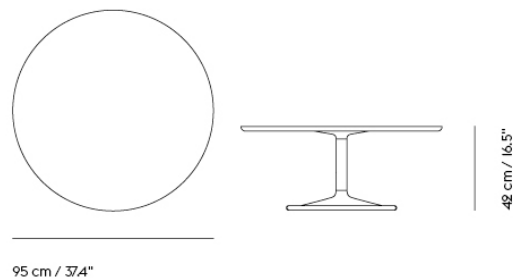

SOFT COFFEE TABLE / Ø 95 H: 42 CM / Ø 37.4 H: 16.5"

Shipper Colli	3
Gross Weight (kg)	27.823
Net Weight (kg)	22.467
Warranty period	5 years

Item No.	Color	Contract Price	Lead Time
Ready-To-Ship			
10766	Beige Green Laminate/Beige Green	SEK 8.556,10	-
10764	Black Nanolaminate/Black	SEK 9.025,70	-
10765	Grey Linoleum/Grey	SEK 8.556,10	-
10768	Dark Oiled Oak/Black	SEK 9.455,70	-
10767	Solid Oak/Grey	SEK 9.455,70	-