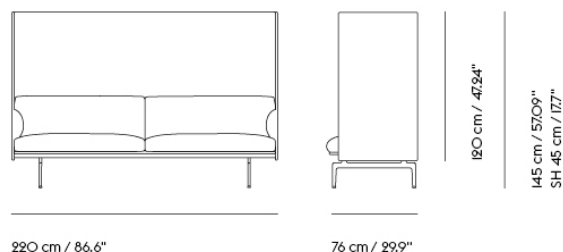

OUTLINE HIGHBACK SOFA 120 / 3-SEATER - BLACK BASE - SH: 45 CM / 17.7"

Shipper Colli	1
Gross Weight (kg)	63
Net Weight (kg)	44
Additional Information	Please note that the highback height for this product is 120 cm / 47.2"
Warranty Period	10 years

Item No.	Color	Contract Price	Lead Time
Made-To-Order			
75356	Remix - All Colors	SEK 42.995,70	6 weeks
75436	Canvas - All Colors	SEK 48.585,70	6 weeks
75396	Clara - All Colors	SEK 48.585,70	6 weeks
75765	Colline - All Colors	SEK 48.585,70	6 weeks
75116	Fiord - All Colors	SEK 48.585,70	6 weeks
75236	Steelcut - All Colors	SEK 48.585,70	6 weeks
75196	Steelcut Trio - All Colors	SEK 48.585,70	6 weeks
75276	Hallingdal - All Colors	SEK 52.025,70	6 weeks
75036	Balder - All Colors	SEK 53.315,70	6 weeks
85611	Beck - All Colors	SEK 53.315,70	8 weeks
75716	Clay - All Colors	SEK 53.315,70	6 weeks
75476	Divina - All Colors	SEK 53.315,70	6 weeks
75516	Divina MD - All Colors	SEK 53.315,70	6 weeks
75556	Divina Melange - All Colors	SEK 53.315,70	6 weeks
76119	Ecriture - All Colors	SEK 53.315,70	6 weeks
97632	Hearth - All Colors	SEK 53.315,70	8 weeks
75785	Planum - All Colors	SEK 53.315,70	6 weeks
75076	Twill Weave - All Colors	SEK 53.315,70	6 weeks
75676	Vidar - All Colors	SEK 53.315,70	6 weeks

Extras

83061	Leather care set for Refine Leather	SEK 172,00	-