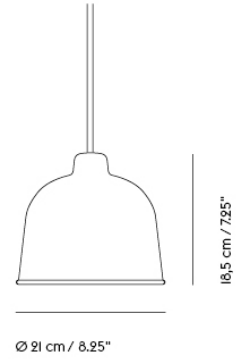

Shipper Colli	1
Gross Weight (kg)	1.17
Net Weight (kg)	0.76
Bulb included	Yes
Warranty Period	5 years

Item No.	Color	Contract Price	Lead Time
Ready-To-Ship			
12237	Black	SEK 1.504,10	-
12239	Blue-Grey	SEK 1.504,10	-
12238	Dark Green	SEK 1.504,10	-
12235	Dusty Green	SEK 1.504,10	-
12232	Grey	SEK 1.504,10	-
12233	Nature	SEK 1.504,10	-
Extras			
15801	Grain / Rime Ø12+Ø18+Ø25 Cord - Black (per linear meter)	SEK 59,30	-
60285	Grain Cord - Blue-Grey (per linear meter)	SEK 59,30	-
60284	Grain Cord - Dark Green (per linear meter)	SEK 59,30	-
60282	Grain Cord - Dusty Green (per linear meter)	SEK 59,30	-
60280	Grain Cord - Grey (per linear meter)	SEK 59,30	-
60281	Grain Cord - Nature (per linear meter)	SEK 59,30	-
24050	Ceiling Cap - White	SEK 116,10	-
21100	Dimmable Bulb for Fluid Small and Grain Pendant Lamp	SEK 193,50	-