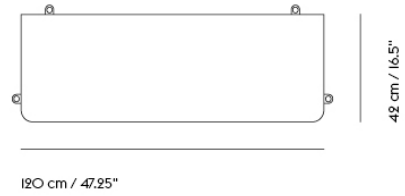

Shipper Colli 1
Gross Weight (kg) 10.67
Net Weight (kg) 8.7
Warranty period 10 years

Item No.	Color	Contract Price	Lead Time
Ready-To-Ship			
50003	Black	SEK 2.450,10	-
50002	Grey	SEK 2.450,10	-
50001	White	SEK 2.450,10	-