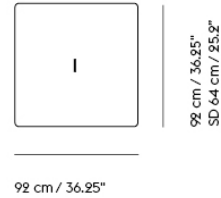

CONNECT MODULAR SOFA / SHORT OTTOMAN (I)

Shipper Colli	I
Gross Weight (kg)	32
Net Weight (kg)	27
Warranty Period	10 years

Item No.	Color	Contract Price	Lead Time
Made-To-Order			
11509	Remix - All Colors	SEK 9.025,70	6 weeks
98268	Canvas - All Colors	SEK 9.885,70	6 weeks
11601	Clara - All Colors	SEK 9.885,70	6 weeks
95808	Colline - All Colors	SEK 9.885,70	6 weeks
98298	Fiord - All Colors	SEK 9.885,70	6 weeks
11589	Steelcut - All Colors	SEK 9.885,70	6 weeks
11549	Steelcut Trio - All Colors	SEK 9.885,70	6 weeks
11629	Hallingdal - All Colors	SEK 11.175,70	6 weeks
66558	Beck - All Colors	SEK 11.605,70	8 weeks
95708	Clay - All Colors	SEK 11.605,70	6 weeks
20269	Divina - All Colors	SEK 11.605,70	6 weeks
19029	Divina MD - All Colors	SEK 11.605,70	6 weeks
19049	Divina Melange - All Colors	SEK 11.605,70	6 weeks
76347	Ecriture - All Colors	SEK 11.605,70	6 weeks
66608	Hearth - All Colors	SEK 11.605,70	8 weeks
98786	Planum - All Colors	SEK 11.605,70	6 weeks
95908	Twill Weave - All Colors	SEK 11.605,70	6 weeks
76325	Vidar - All Colors	SEK 11.605,70	6 weeks
COM/COL & Specials			
11569	COM - Textile	SEK 10.315,70	6-12 weeks
97169	COM - Imitation Leather	SEK 11.175,70	6-12 weeks