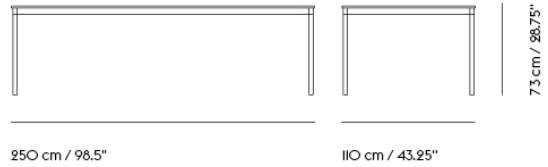

Shipper Colli	2
Gross Weight (kg)	52.7
Net Weight (kg)	42.37
Base color options	Black or White
Warranty Period	10 years

Item No.	Color	Contract Price	Lead Time
Made-To-Order			
64228	Black Laminate/Plywood/Black	SEK 17.625,70	6 weeks
64227	Black Laminate/Plywood/White	SEK 17.625,70	6 weeks
64226	White Laminate/Plywood/Black	SEK 17.625,70	6 weeks
64225	White Laminate/Plywood/White	SEK 17.625,70	6 weeks
64236	Black Nanolaminate/Plywood/Black	SEK 22.355,70	6 weeks
64235	Black Nanolaminate/Plywood/White	SEK 22.355,70	6 weeks
64234	White Nanolaminate/Plywood/Black	SEK 22.355,70	6 weeks
64233	White Nanolaminate/Plywood/White	SEK 22.355,70	6 weeks
64811	Lacquered Oak Veneer/Plywood/Black	SEK 22.785,70	6 weeks
64810	Lacquered Oak Veneer/Plywood/White	SEK 22.785,70	6 weeks
64230	Black Linoleum/Plywood/Black	SEK 21.495,70	6 weeks
64229	Black Linoleum/Plywood/White	SEK 21.495,70	6 weeks
Extras			
70721	Adjustable Feet for Base Table - Set of 4		-