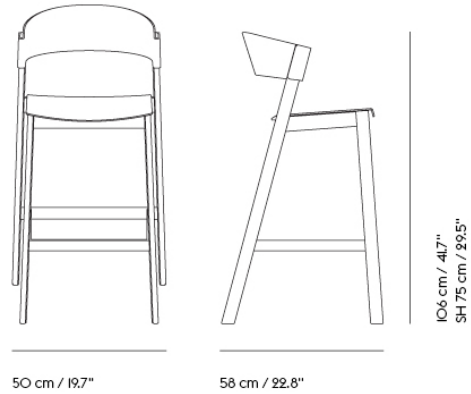

COVER BAR STOOL / WITH STEEL FOOT PROTECT - 75 CM / 29.5"

Shipper Colli	1
Gross Weight (kg)	9.38
Net Weight (kg)	6.48
Base color options	Black, Dark Beige, Green, Oak or Stained Dark Brown
Warranty Period	10 Years