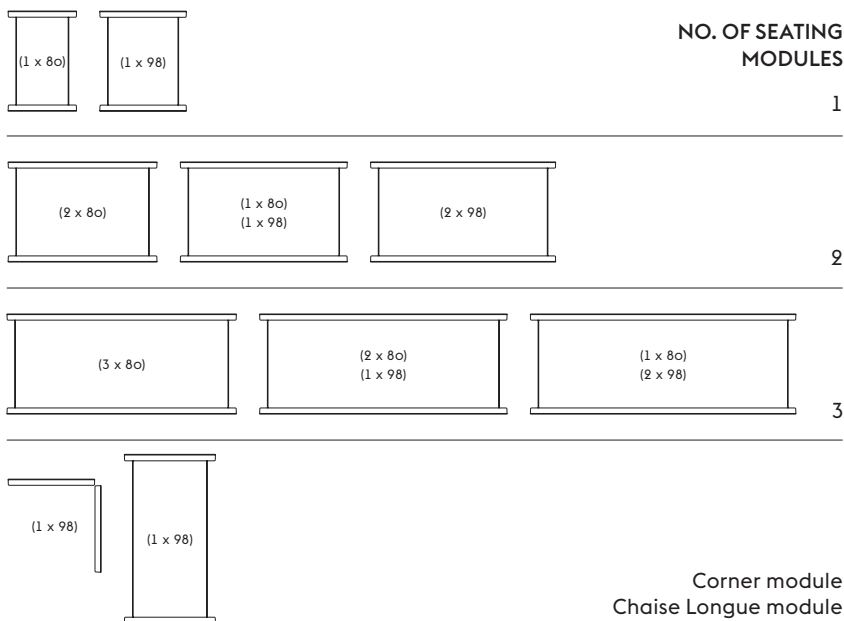

2. FRAME SECTIONS

Choose the frame section(s) that match the seating modules of the desired configuration (10 frame sections to choose from in total). We recommend using as few frame sections as possible when creating your own configuration for a clean appearance.

A Frame Corner Section must always be supported by sections in the two open directions.

A configuration with chaise longue modules H98 or I98 must be created using at least 2 sections in total.