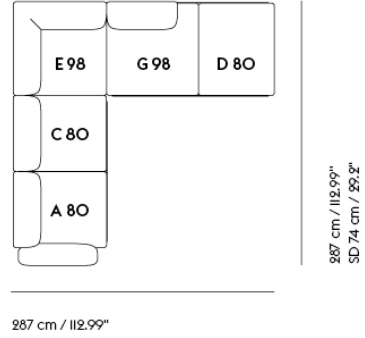

IN SITU MODULAR SOFA / CORNER - CONFIGURATION 3

Shipper Colli IO
Gross Weight (kg) 232.4
Net Weight (kg) 175.85
Warranty Period IO years

Item No.	Color	Contract Price	Lead Time
Ready-To-Ship			
41923	Frame and Module - Clay I2/Black	SEK 76.535,70	-
99834	Frame and Module - Ecriture 240/Black	SEK 76.535,70	-
Extras			
83061	Leather care set for Refine Leather	SEK 172,00	-