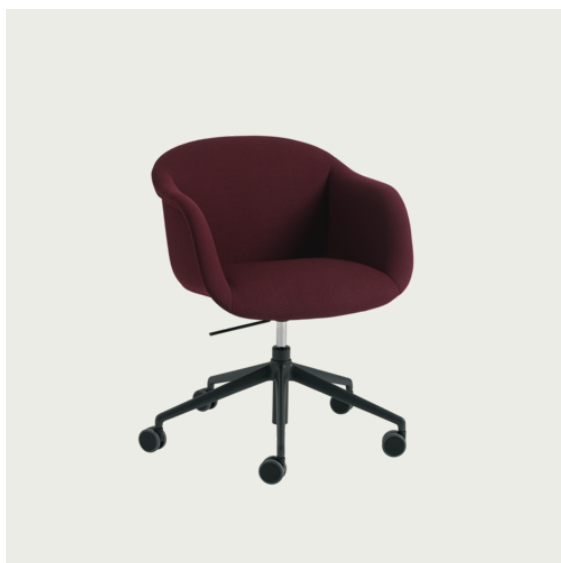

FIBER SOFT ARMCHAIR SWIVEL BASE W. GAS LIFT, CASTORS AND TILT

Shipper Colli	1
Gross Weight (kg)	18.78
Net Weight (kg)	15.28
Base color options	Anthracite Black or Grey
Warranty Period	10 years

Item No.	Color	Contract Price	Lead Time
Made-To-Order			
16369	Remix - All Colors	SEK 9.455,70	4 weeks
16374	Canvas - All Colors	SEK 10.745,70	4 weeks
16373	Clara - All Colors	SEK 10.745,70	4 weeks
16580	Fiord - All Colors	SEK 10.745,70	4 weeks
16592	Hero - All Colors	SEK 10.745,70	4 weeks
16381	Re-wool - All Colors	SEK 10.745,70	4 weeks
16253	Sabi - All Colors	SEK 10.745,70	4 weeks
16371	Steelcut - All Colors	SEK 10.745,70	4 weeks
16372	Steelcut Trio - All Colors	SEK 10.745,70	4 weeks
16380	Balder - All Colors	SEK 11.605,70	4 weeks
13794	Beck - All Colors	SEK 11.605,70	6 weeks
16370	Clay - All Colors	SEK 11.605,70	4 weeks
16376	Divina - All Colors	SEK 11.605,70	4 weeks
16377	Divina MD - All Colors	SEK 11.605,70	4 weeks
16378	Divina Melange - All Colors	SEK 11.605,70	4 weeks
16568	Ecriture - All Colors	SEK 11.605,70	4 weeks
16375	Hallingdal - All Colors	SEK 11.605,70	4 weeks
14552	Hearth - All Colors	SEK 11.605,70	6 weeks
16261	Planum - All Colors	SEK 11.605,70	4 weeks
16379	Twill Weave - All Colors	SEK 11.605,70	4 weeks
16576	Vidar - All Colors	SEK 11.605,70	4 weeks