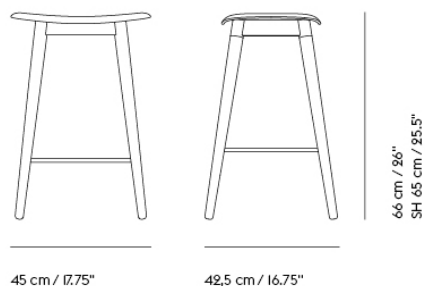

Shipper Colli 1
 Gross Weight (kg) 0.45
 Net Weight (kg) 0.35
 Warranty Period 5 years

Item No.	Color	Contract Price	Lead Time
Ready-To-Ship			
56002-133	Remix I33 ***	SEK 614,90	-

FIBER COUNTER STOOL / WOOD BASE - 65 CM / 25.6"