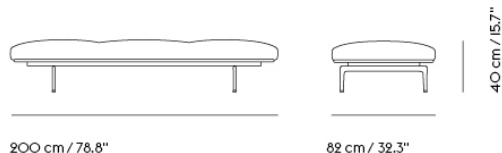

Shipper Colli 1
Gross Weight (kg) 50
Net Weight (kg) 40
Warranty Period 5 years

Item No.	Color	Contract Price	Lead Time
Made-To-Order			
69472	Remix - All Colors	SEK 21.065,70	6 weeks
69474	Canvas - All Colors	SEK 24.075,70	6 weeks
69473	Clara - All Colors	SEK 24.075,70	6 weeks
91394	Colline - All Colors	SEK 24.075,70	6 weeks
69466	Fiord - All Colors	SEK 24.075,70	6 weeks
69469	Steelcut - All Colors	SEK 24.075,70	6 weeks
69468	Steelcut Trio - All Colors	SEK 24.075,70	6 weeks
69470	Hallingdal - All Colors	SEK 25.795,70	6 weeks
69485	Balder - All Colors	SEK 26.225,70	6 weeks
91161	Beck - All Colors	SEK 26.225,70	8 weeks
68339	Clay - All Colors	SEK 26.225,70	6 weeks
69475	Divina - All Colors	SEK 26.225,70	6 weeks
69476	Divina MD - All Colors	SEK 26.225,70	6 weeks
69477	Divina Melange - All Colors	SEK 26.225,70	6 weeks
76256	Ecriture - All Colors	SEK 26.225,70	6 weeks
97568	Hearth - All Colors	SEK 26.225,70	8 weeks
91525	Planum - All Colors	SEK 26.225,70	6 weeks
69486	Twill Weave - All Colors	SEK 26.225,70	6 weeks
69484	Vidar - All Colors	SEK 26.225,70	6 weeks
Extras			
83061	Leather care set for Refine Leather	SEK 172,00	-