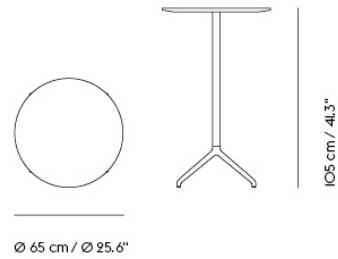

STILL CAFÉ TABLE / Ø 65 H: 105 CM / Ø 25.6 H: 41.3"

Shipper Colli	2
Gross Weight (kg)	15.45
Net Weight (kg)	10.998
Base color options	Black, White
Warranty Period	10 years

Item No.	Color	Contract Price	Lead Time
Ready-To-Ship			
65618	Black Nanolaminate/Anthracite Black	SEK 6.234,10	-
65617	Black Nanolaminate/White	SEK 6.234,10	-
65622	White Nanolaminate/Anthracite Black	SEK 6.234,10	-
65621	White Nanolaminate/White	SEK 6.234,10	-
Made-To-Order			
65586	Black Linoleum/Anthracite Black	SEK 6.234,10	6 weeks
65585	Black Linoleum/White	SEK 6.234,10	6 weeks