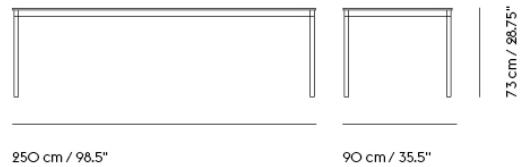

Shipper Colli	2
Gross Weight (kg)	46.7
Net Weight (kg)	40.08
Base color options	Black or White
Warranty Period	10 years

Item No.	Color	Contract Price	Lead Time
Ready-To-Ship			
64046	White Laminate/Plywood/Black	SEK 15.905,70	-
64045	White Laminate/Plywood/White	SEK 15.905,70	-
64793	Lacquered Oak Veneer/Plywood/Black	SEK 22.355,70	-
64792	Lacquered Oak Veneer/Plywood/White	SEK 22.355,70	-
64050	Black Linoleum/Plywood/Black	SEK 19.345,70	-
64049	Black Linoleum/Plywood/White	SEK 19.345,70	-
Made-To-Order			
64048	Black Laminate/Plywood/Black	SEK 15.905,70	6 weeks
64047	Black Laminate/Plywood/White	SEK 15.905,70	6 weeks
64056	Black Nanolaminate/Plywood/Black	SEK 21.495,70	6 weeks
64055	Black Nanolaminate/Plywood/White	SEK 21.495,70	6 weeks
64054	White Nanolaminate/Plywood/Black	SEK 21.495,70	6 weeks
64053	White Nanolaminate/Plywood/White	SEK 21.495,70	6 weeks
Extras			
70721	Adjustable Feet for Base Table - Set of 4		-