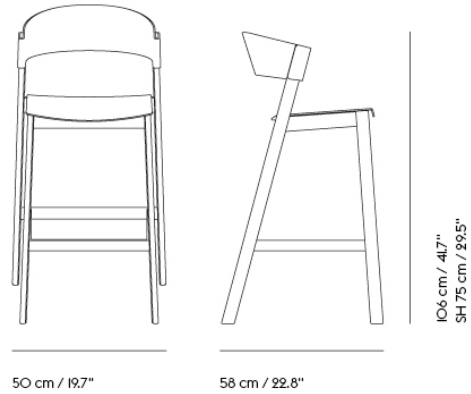

Shipper Colli	1
Gross Weight (kg)	9.15
Net Weight (kg)	6.25
Base color options	Black, Dark Beige, Green, Oak or Stained Dark Brown
Warranty Period	10 Years

Item No.	Color	Contract Price	Lead Time
Ready-To-Ship			
33102	Black	SEK 5.804,10	-
33107	Dark Beige	SEK 5.804,10	-
33104	Green	SEK 5.804,10	-
33101	Oak	SEK 5.804,10	-
33105	Stained Dark Brown	SEK 5.804,10	-
Made-To-Order			
33121	Remix - All Colors	SEK 6.578,10	7 weeks
33129	Canvas - All Colors	SEK 7.047,70	7 weeks
33128	Clara - All Colors	SEK 7.047,70	7 weeks
33134	Colline - All Colors	SEK 7.047,70	7 weeks
33139	Fiord - All Colors	SEK 7.047,70	7 weeks
33136	Re-wool - All Colors	SEK 7.047,70	7 weeks
33133	Sabi - All Colors	SEK 7.047,70	7 weeks
33122	Steelcut - All Colors	SEK 7.047,70	7 weeks
33123	Steelcut Trio - All Colors	SEK 7.047,70	7 weeks
33124	Hallingdal - All Colors	SEK 7.180,10	7 weeks
33119	Beck - All Colors	SEK 7.305,70	9 weeks
33131	Clay - All Colors	SEK 7.305,70	7 weeks
33125	Divina - All Colors	SEK 7.305,70	7 weeks
33126	Divina MD - All Colors	SEK 7.305,70	7 weeks
33127	Divina Melange - All Colors	SEK 7.305,70	7 weeks