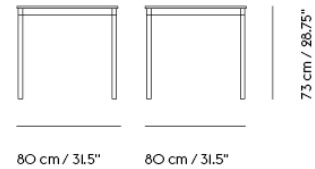

Shipper Colli	2
Gross Weight (kg)	16.4
Net Weight (kg)	11.09
Base color options	Black or White
Warranty Period	10 years

Item No.	Color	Contract Price	Lead Time
Made-To-Order			
64148	Black Laminate/Plywood/Black	SEK 9.885,70	6 weeks
64147	Black Laminate/Plywood/White	SEK 9.885,70	6 weeks
64146	White Laminate/Plywood/Black	SEK 9.885,70	6 weeks
64145	White Laminate/Plywood/White	SEK 9.885,70	6 weeks
64156	Black Nanolaminate/Plywood/Black	SEK 12.895,70	6 weeks
64155	Black Nanolaminate/Plywood/White	SEK 12.895,70	6 weeks
64154	White Nanolaminate/Plywood/Black	SEK 12.895,70	6 weeks
64153	White Nanolaminate/Plywood/White	SEK 12.895,70	6 weeks
64803	Lacquered Oak Veneer/Plywood/Black	SEK 10.315,70	6 weeks
64802	Lacquered Oak Veneer/Plywood/White	SEK 10.315,70	6 weeks
64150	Black Linoleum/Plywood/Black	SEK 9.885,70	6 weeks
64149	Black Linoleum/Plywood/White	SEK 9.885,70	6 weeks
Extras			
70721	Adjustable Feet for Base Table - Set of 4		-