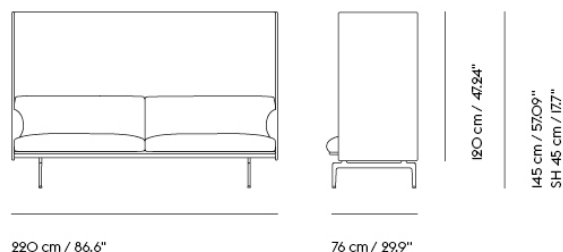

OUTLINE HIGHBACK SOFA 120 / 3-SEATER - POLISHED ALUMINUM BASE - SH: 45 CM / 17.7"

Shipper Colli	1
Gross Weight (kg)	63
Net Weight (kg)	44
Additional Information	Please note that the highback height for this product is 120 cm / 47.2"
Warranty Period	10 years

Item No.	Color	Contract Price	Lead Time
Made-To-Order			
75360	Remix - All Colors	SEK 44.715,70	6 weeks
75440	Canvas - All Colors	SEK 50.305,70	6 weeks
75400	Clara - All Colors	SEK 50.305,70	6 weeks
75767	Colline - All Colors	SEK 50.305,70	6 weeks
75120	Fiord - All Colors	SEK 50.305,70	6 weeks
75240	Steelcut - All Colors	SEK 50.305,70	6 weeks
75200	Steelcut Trio - All Colors	SEK 50.305,70	6 weeks
75280	Hallingdal - All Colors	SEK 53.745,70	6 weeks
75040	Balder - All Colors	SEK 55.035,70	6 weeks
85613	Beck - All Colors	SEK 55.035,70	8 weeks
75720	Clay - All Colors	SEK 55.035,70	6 weeks
75480	Divina - All Colors	SEK 55.035,70	6 weeks
75520	Divina MD - All Colors	SEK 55.035,70	6 weeks
75560	Divina Melange - All Colors	SEK 55.035,70	6 weeks
76121	Ecriture - All Colors	SEK 55.035,70	6 weeks
97636	Hearth - All Colors	SEK 55.035,70	8 weeks
75787	Planum - All Colors	SEK 55.035,70	6 weeks
75080	Twill Weave - All Colors	SEK 55.035,70	6 weeks
75680	Vidar - All Colors	SEK 55.035,70	6 weeks

Extras

83061	Leather care set for Refine Leather	SEK 172,00	-