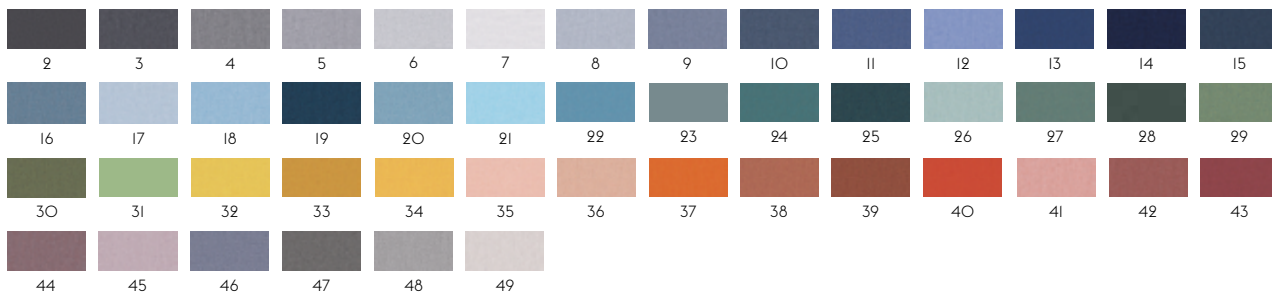

2 3 4 5 6 7 8 9 10 11 12 13 14 15
16 17 18 19 20 21 22 23 24 25 26 27 28 29
30 31 32 33 34 35 36 37 38 39 40 41 42 43
44 45 46 47 48 49

CANVAS BY KVADRAT

Designer: Giulio Ridolfo.

Composition: 90% new wool worsted, 10% nylon.

Durability: 100,000 Martindale / Lightfastness 5-7 (ISO I-8).

Sustainability: Complies with both EU ecolabel "The Flower" and Greenguard Gold Certification.

114