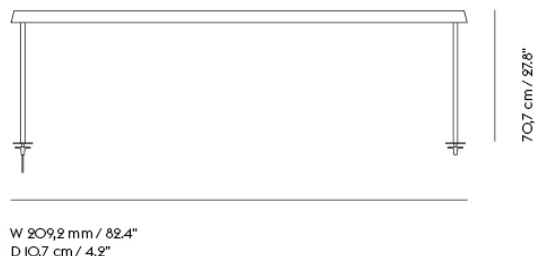

LINEAR MOUNTED LAMP / 209,2 CM / 82.4"

Shipper Colli	1
Gross Weight (kg)	7.78
Net Weight (kg)	5.3
Please note	Only usable with Linear System Power Kit. The connector pins in this product contains lead, CAS no. 7439-92-1.
Bulb included	Yes. Integrated LED.
Warranty Period	5 years

Item No.	Color	Contract Price	Lead Time
Ready-To-Ship			
22514	Black	SEK 10.315,70	-
22515	Grey	SEK 10.315,70	-