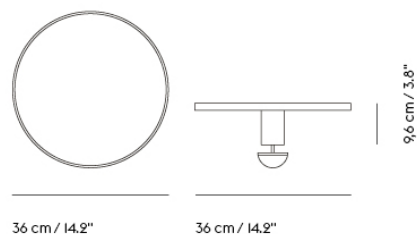

Shipper Colli 1
Gross Weight (kg) 3.603
Net Weight (kg) 1.4
Warranty Period 5 years

Item No.	Color	Contract Price	Lead Time
Ready-To-Ship			
50211	Black	SEK 1.504,10	-
39965	Oak	SEK 1.504,10	-