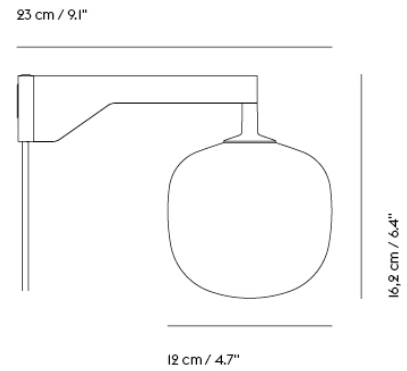

Shipper Colli 1
Gross Weight (kg) 0.694
Net Weight (kg) 0.3
Bulb included Yes
Warranty Period 5 years

Item No.	Color	Contract Price	Lead Time
Ready-To-Ship			
22427	Black	SEK 3.005,70	-
22428	Grey	SEK 3.005,70	-
22429	Orange	SEK 3.005,70	-
22426	White	SEK 3.005,70	-