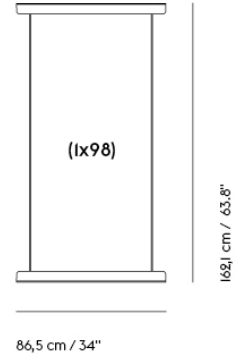

IN SITU MODULAR SOFA / CHAISE LOUNGE FRAME SECTION (1 X 98)

Shipper Colli 1
Gross Weight (kg) 19.7
Net Weight (kg) 16.04
Warranty Period 10 years

Item No.	Color	Contract Price	Lead Time
Ready-To-Ship			
41564	Black - 1 x 98 Chaise Lounge	SEK 1.848,10	-