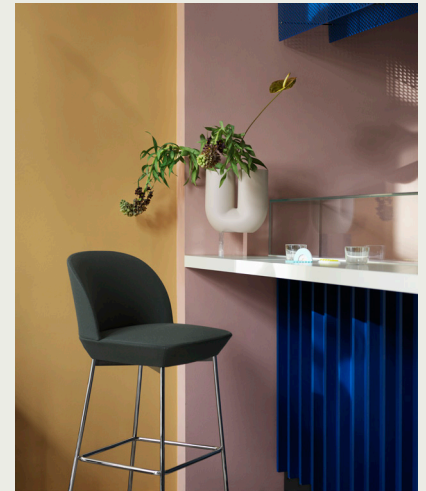

OSLO SERIES

“With the Oslo Sofa series, we wanted to create a design that had a light and airy appearance with extensive comfort. Its smooth, embracing curves makes it a both inviting and sculptural design while the slender legs give it an elevated and refined look. The Oslo Series brings a new perspective, with its rounded softness and gentle seat—a friendly design for any setting of the modern home and office.”

— Anderssen & Voll

Designed by	Anderssen & Voll
Environment	Indoor
Country of Production	Poland
Assembly Required	Yes: 1-Seater, 2-Seater & 3-Seater (Sofa Series) No: Lounge Chair, Side Chair, Counter and Bar Stool
Description	Combining modern, geometric lines with a light expression and comfortably soft seat, the Oslo Series brings a refined perspective to the form through its playful lines and embracing back.
Material	Sofa Series & Bench: Seat in molded PU Foam with embedded steel frames and zig-zag springs. Fully upholstered with textile, imitation leather, or leather. Leather from selected premium leather suppliers. Legs in chromed or powder-coated steel with felt glides. Lounge Chair: Seat and back in molded PU foam with embedded steel and wood frame. Fully upholstered with textile, imitation leather, or leather. Leather from selected premium leather suppliers. Tube base in powder-coated steel with plastic glides. Swivel base in powder-coated steel with plastic glides.
Cleaning & Care	Textile: For textile upholstered versions: In case of stains, we generally recommend removing non-greasy stains by carefully dabbing with a lint-free cloth or sponge wrung out in clean, warm water. If necessary, clean by dabbing with soapy water made with a little dish soap. Finally, dab the surface with clean water. We highly recommend that you go to kvadrat.dk for further cleaning and maintenance instructions for your chosen textile, as the cleaning methods may vary from one textile to another. Imitation Leather: Clean with lukewarm PH-neutral, soapy water and a soft cloth or soft brush. Do not use solvents or chemical cleaners, but cleaning can be done with alcohol-based cleaners. Finally, wipe with a damp cloth afterward. Leather: As a natural material, leather requires looking after. If you care for the leather correctly, it will become even more beautiful over time. Refine Leather, Easy Leather, and Endure Leather: Clean leather with a dry cloth regularly. Treat the leather at least four times a year using only special leather treatment products. Visit ca-mo.com for further information on cleaning leather. Allure and Grace Leather: Only vacuum clean with a soft brush. Never use soap or water; otherwise, the velvety look and feel will disappear. Do not apply leather grease or soak the leather. Avoid chemical products, such as saddle soap, leather cleaners, or household products. Base: Clean with a moist cloth. If necessary, use a little dish soap on the cloth.
Spare Parts	For Side Chair, Counter and Bar Stool, plastic glides are included. Felt glides are sold separately.