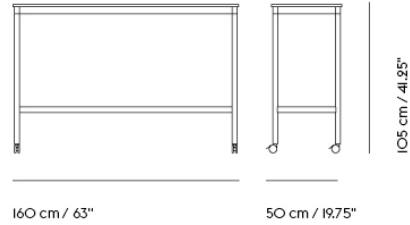

BASE HIGH TABLE / WITH CASTORS / 160 X 50 H: 105 CM / 63 X 19.7 H: 41.3"

Shipper Colli	2
Gross Weight (kg)	35
Net Weight (kg)	29.22
Base color options	Black or White
Warranty Period	10 years

Item No.	Color	Contract Price	Lead Time
Made-To-Order			
64308	Black Laminate/Plywood/Black	SEK 18.055,70	8 weeks
64372	Black Laminate/Plywood/White	SEK 18.055,70	8 weeks
64348	White Laminate/Plywood/Black	SEK 18.055,70	8 weeks
64419	White Laminate/Plywood/White	SEK 18.055,70	8 weeks
64324	Black Nanolaminate/Plywood/Black	SEK 21.495,70	8 weeks
64388	Black Nanolaminate/Plywood/White	SEK 21.495,70	8 weeks
64356	White Nanolaminate/Plywood/Black	SEK 21.495,70	8 weeks
64420	White Nanolaminate/Plywood/White	SEK 21.495,70	8 weeks
64332	Lacquered Oak Veneer/Plywood/Black	SEK 20.205,70	8 weeks
64396	Lacquered Oak Veneer/Plywood/White	SEK 20.205,70	8 weeks
64316	Black Linoleum/Plywood/Black	SEK 19.775,70	8 weeks
64380	Black Linoleum/Plywood/White	SEK 19.775,70	8 weeks