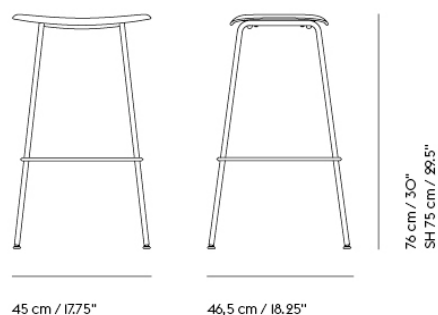

FIBER BAR STOOL / TUBE BASE - 75 CM / 29.5"

Shipper Colli	1
Gross Weight (kg)	7
Net Weight (kg)	5
Base color options	Anthracite Black, Dusty Green, Grey or White
Warranty Period	10 years

Item No.	Color	Contract Price	Lead Time
Ready-To-Ship			
58906	Black/Anthracite Black (Recycled Plastic)	SEK 2.192,10	-
58907	Grey/Grey (Recycled Plastic)	SEK 2.192,10	-
58908	Natural White/White (Recycled Plastic)	SEK 2.192,10	-
Made-To-Order			
59062	Dusty Green/Dusty Green (Recycled Plastic)	SEK 2.192,10	3 weeks
59063	Ochre/Black (Recycled Plastic)	SEK 2.192,10	3 weeks
23570	Remix - All Colors	SEK 3.826,10	4 weeks
23578	Canvas - All Colors	SEK 4.170,10	4 weeks
23577	Clara - All Colors	SEK 4.170,10	4 weeks
59558	Fiord - All Colors	SEK 4.170,10	4 weeks
55024	Hero - All Colors	SEK 4.170,10	4 weeks
19671	Re-wool - All Colors	SEK 4.170,10	4 weeks
19559	Sabi - All Colors	SEK 4.170,10	4 weeks
23571	Steelcut - All Colors	SEK 4.170,10	4 weeks
23572	Steelcut Trio - All Colors	SEK 4.170,10	4 weeks
23573	Hallingdal - All Colors	SEK 4.381,70	4 weeks
55141	Balder - All Colors	SEK 4.514,10	4 weeks
13680	Beck - All Colors	SEK 4.514,10	6 weeks
58013	Clay - All Colors	SEK 4.514,10	4 weeks
23574	Divina - All Colors	SEK 4.514,10	4 weeks
23579	Divina MD - All Colors	SEK 4.514,10	4 weeks