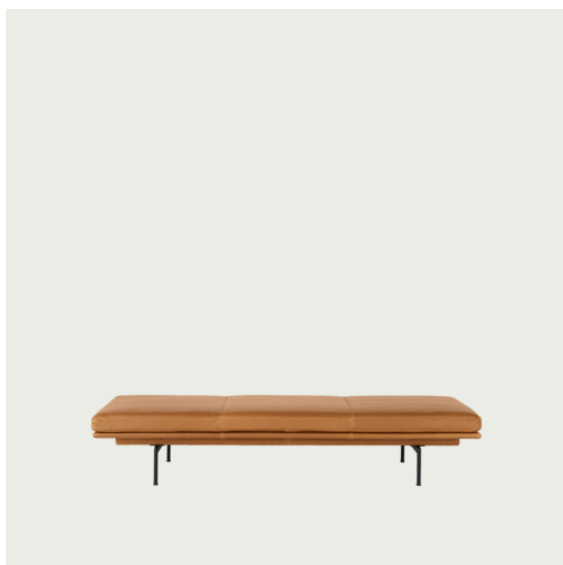

Shipper Colli 1
Gross Weight (kg) 50
Net Weight (kg) 40
Warranty Period 5 years

Item No.	Color	Contract Price	Lead Time
Made-To-Order			
69472	Remix - All Colors	SEK 21.065,70	6 weeks
69474	Canvas - All Colors	SEK 24.075,70	6 weeks
69473	Clara - All Colors	SEK 24.075,70	6 weeks
91394	Colline - All Colors	SEK 24.075,70	6 weeks
69466	Fiord - All Colors	SEK 24.075,70	6 weeks
69469	Steelcut - All Colors	SEK 24.075,70	6 weeks
69468	Steelcut Trio - All Colors	SEK 24.075,70	6 weeks
69470	Hallingdal - All Colors	SEK 25.795,70	6 weeks
69485	Balder - All Colors	SEK 26.225,70	6 weeks
91161	Beck - All Colors	SEK 26.225,70	8 weeks
68339	Clay - All Colors	SEK 26.225,70	6 weeks
69475	Divina - All Colors	SEK 26.225,70	6 weeks
69476	Divina MD - All Colors	SEK 26.225,70	6 weeks
69477	Divina Melange - All Colors	SEK 26.225,70	6 weeks
76256	Ecriture - All Colors	SEK 26.225,70	6 weeks
97568	Hearth - All Colors	SEK 26.225,70	8 weeks
91525	Planum - All Colors	SEK 26.225,70	6 weeks
69486	Twill Weave - All Colors	SEK 26.225,70	6 weeks
69484	Vidar - All Colors	SEK 26.225,70	6 weeks
Extras			
83061	Leather care set for Refine Leather	SEK 172,00	-