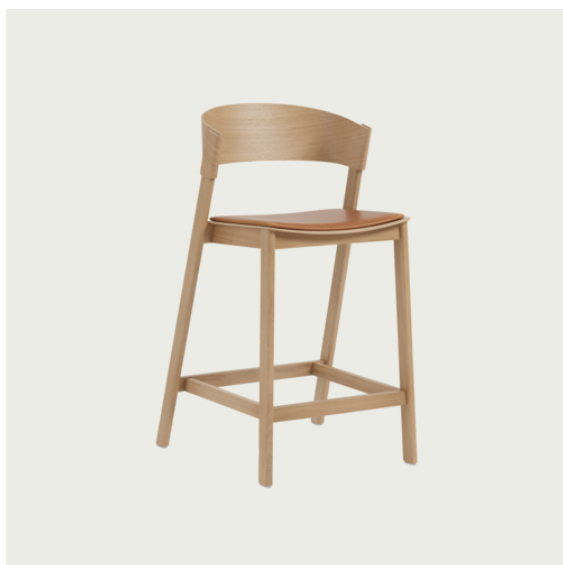

Shipper Colli	1
Gross Weight (kg)	8.75
Net Weight (kg)	5.85
Base color options	Black, Dark Beige, Green, Oak or Stained Dark Brown
Warranty Period	10 Years

Item No.	Color	Contract Price	Lead Time
Ready-To-Ship			
33202	Black	SEK 5.804,10	-
33207	Dark Beige	SEK 5.804,10	-
33204	Green	SEK 5.804,10	-
33206	Midnight Blue	SEK 5.804,10	-
33201	Oak	SEK 5.804,10	-
33205	Stained Dark Brown	SEK 5.804,10	-
Made-To-Order			
33221	Remix - All Colors	SEK 6.578,10	7 weeks
33229	Canvas - All Colors	SEK 7.047,70	7 weeks
33228	Clara - All Colors	SEK 7.047,70	7 weeks
33234	Colline - All Colors	SEK 7.047,70	7 weeks
33239	Fiord - All Colors	SEK 7.047,70	7 weeks
33236	Re-wool - All Colors	SEK 7.047,70	7 weeks
33233	Sabi - All Colors	SEK 7.047,70	7 weeks
33222	Steelcut - All Colors	SEK 7.047,70	7 weeks
33223	Steelcut Trio - All Colors	SEK 7.047,70	7 weeks
33224	Hallingdal - All Colors	SEK 7.180,10	7 weeks
33219	Beck - All Colors	SEK 7.305,70	9 weeks
33231	Clay - All Colors	SEK 7.305,70	7 weeks
33225	Divina - All Colors	SEK 7.305,70	7 weeks
33226	Divina MD - All Colors	SEK 7.305,70	7 weeks