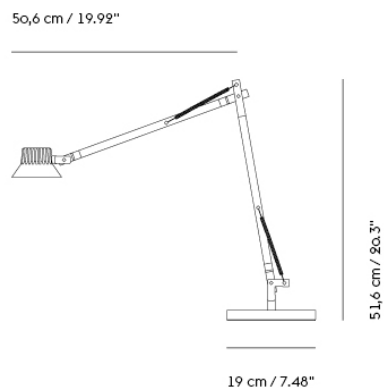

- Shipper Colli 2
- Gross Weight (kg) 5.74
- Net Weight (kg) 4.555
- Bulb included Dimmable, integrated, and non-user replaceable LED
- Warranty period 5 years

Item No.	Color	Contract Price	Lead Time
Ready-To-Ship			
14381	Black	SEK 4.295,70	-
14393	Brown Green	SEK 4.295,70	-