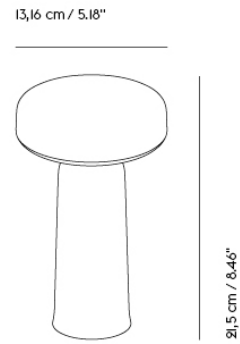

- Shipper Colli |
- Gross Weight (kg) |
- Net Weight (kg) 0.6
- Bulb included Yes. Integrated, dimmable, non-replaceable LED module.
- Warranty Period 5 years

Item No.	Color	Contract Price	Lead Time
Ready-To-Ship			
22740	Black	SEK 1.762,10	-
22741	Grey	SEK 1.762,10	-
22743	Light Blue	SEK 1.762,10	-
22742	Taupe	SEK 1.762,10	-
Extras			
22746	Ease Portable Lamp Dock - Black	SEK 214,10	-
22744	Portable Charging Station - Black	SEK 5.804,10	-