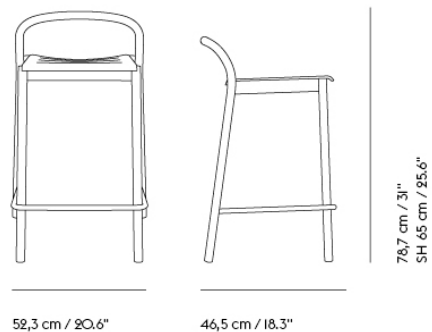

LINEAR STEEL COUNTER STOOL 65 CM / 25.6"

Shipper Colli	1
Gross Weight (kg)	12.1
Net Weight (kg)	8.9
Stacking Information	Linear Steel Counter Stool stacks up to 5 stools on the floor.
Warranty period	5 years

Item No.	Color	Contract Price	Lead Time
Ready-To-Ship			
31307	Anthracite Black	SEK 3.482,10	-
31310	Burnt Orange	SEK 3.482,10	-
31309	Dark Green	SEK 3.482,10	-
31360	Grey	SEK 3.482,10	-
31362	Pale Blue	SEK 3.482,10	-
Extras			
31601	Bar/Counter Seat Pad - Twitell - Dark Grey	SEK 403,30	-
31600	Bar/Counter Seat Pad - Twitell - Light Grey	SEK 403,30	-