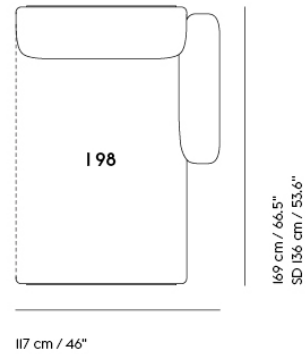

IN SITU MODULAR SOFA / RIGHT ARMREST LOUNGE MODULE (I98)

Shipper Colli	1
Gross Weight (kg)	55.8
Net Weight (kg)	42.7
Please note	This product features an armrest on the right-hand side when facing the product from the front.
Please note	This variant is a Seating Module only and does not include a Frame Section.
Warranty Period	10 years

Item No.	Color	Contract Price	Lead Time
Ready-To-Ship			
41128-12	Clay I2	SEK 22.355,70	-
98870-240	Ecriture 240	SEK 22.355,70	-
Made-To-Order			
99041	Remix - All Colors	SEK 18.055,70	6 weeks
95558	Colline - All Colors	SEK 20.205,70	6 weeks
41146	Fiord - All Colors	SEK 20.205,70	6 weeks
95508	Re-wool - All Colors	SEK 20.205,70	6 weeks
98808	Sabi - All Colors	SEK 20.205,70	6 weeks
41155	Hallingdal - All Colors	SEK 21.495,70	6 weeks
99304	Beck - All Colors	SEK 22.355,70	8 weeks
41128	Clay - All Colors	SEK 22.355,70	6 weeks
41164	Divina - All Colors	SEK 22.355,70	6 weeks
41173	Divina MD - All Colors	SEK 22.355,70	6 weeks
41182	Divina Melange - All Colors	SEK 22.355,70	6 weeks
98870	Ecriture - All Colors	SEK 22.355,70	6 weeks
99238	Hearth - All Colors	SEK 22.355,70	8 weeks
76411	Planum - All Colors	SEK 22.355,70	6 weeks
95608	Twill Weave - All Colors	SEK 22.355,70	6 weeks
41191	Vidar - All Colors	SEK 22.355,70	6 weeks