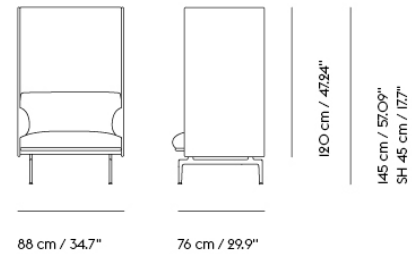

OUTLINE HIGHBACK SOFA I20 / I-SEATER - BLACK BASE - SH: 45 CM / 17.7"

Shipper Colli	1
Gross Weight (kg)	35
Net Weight (kg)	25
Additional Information	Please note that the highback height for this product is 120 cm / 47.2"
Warranty Period	10 years

Item No.	Color	Contract Price	Lead Time
Made-To-Order			
75370	Remix - All Colors	SEK 26.655,70	6 weeks
75450	Canvas - All Colors	SEK 30.095,70	6 weeks
75410	Clara - All Colors	SEK 30.095,70	6 weeks
75772	Colline - All Colors	SEK 30.095,70	6 weeks
75130	Fiord - All Colors	SEK 30.095,70	6 weeks
75250	Steelcut - All Colors	SEK 30.095,70	6 weeks
75210	Steelcut Trio - All Colors	SEK 30.095,70	6 weeks
75290	Hallingdal - All Colors	SEK 31.815,70	6 weeks
75050	Balder - All Colors	SEK 32.675,70	6 weeks
85618	Beck - All Colors	SEK 32.675,70	8 weeks
75730	Clay - All Colors	SEK 32.675,70	6 weeks
75490	Divina - All Colors	SEK 32.675,70	6 weeks
75530	Divina MD - All Colors	SEK 32.675,70	6 weeks
75570	Divina Melange - All Colors	SEK 32.675,70	6 weeks
76126	Ecriture - All Colors	SEK 32.675,70	6 weeks
97646	Hearth - All Colors	SEK 32.675,70	8 weeks
75792	Planum - All Colors	SEK 32.675,70	6 weeks
75090	Twill Weave - All Colors	SEK 32.675,70	6 weeks
75690	Vidar - All Colors	SEK 32.675,70	6 weeks

Extras

83061	Leather care set for Refine Leather	SEK 172,00	-