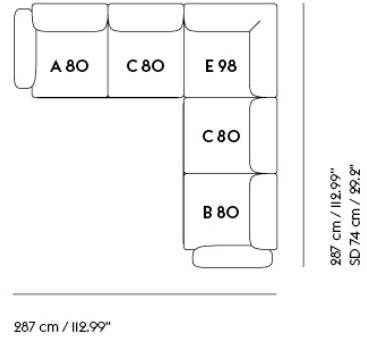

IN SITU MODULAR SOFA / CORNER - CONFIGURATION I

Shipper Colli IO
Gross Weight (kg) 249.4
Net Weight (kg) 192.2
Warranty Period IO years

Item No.	Color	Contract Price	Lead Time
Ready-To-Ship			
41921	Frame and Module - Clay I2/Black	SEK 83,845,70	-
99832	Frame and Module - Ecriture 240/Black	SEK 83,845,70	-
Extras			
83061	Leather care set for Refine Leather	SEK 172,00	-