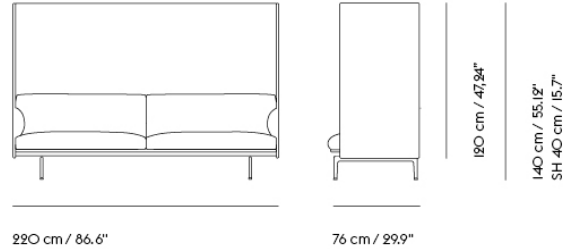

OUTLINE HIGHBACK SOFA 120 / 3-SEATER - BLACK BASE

Shipper Colli	1
Gross Weight (kg)	63
Net Weight (kg)	44
Additional Information	Please note that the highback height for this product is 120 cm / 47.2"
Warranty Period	10 years

Item No.	Color	Contract Price	Lead Time
Made-To-Order			
75336	Remix - All Colors	SEK 42.995,70	6 weeks
75416	Canvas - All Colors	SEK 48.585,70	6 weeks
75376	Clara - All Colors	SEK 48.585,70	6 weeks
75755	Colline - All Colors	SEK 48.585,70	6 weeks
75096	Fiord - All Colors	SEK 48.585,70	6 weeks
75216	Steelcut - All Colors	SEK 48.585,70	6 weeks
75176	Steelcut Trio - All Colors	SEK 48.585,70	6 weeks
75256	Hallingdal - All Colors	SEK 52.025,70	6 weeks
75016	Balder - All Colors	SEK 53.315,70	6 weeks
85601	Beck - All Colors	SEK 53.315,70	8 weeks
75696	Clay - All Colors	SEK 53.315,70	6 weeks
75456	Divina - All Colors	SEK 53.315,70	6 weeks
75496	Divina MD - All Colors	SEK 53.315,70	6 weeks
75536	Divina Melange - All Colors	SEK 53.315,70	6 weeks
76109	Ecriture - All Colors	SEK 53.315,70	6 weeks
97612	Hearth - All Colors	SEK 53.315,70	8 weeks
75775	Planum - All Colors	SEK 53.315,70	6 weeks
75056	Twill Weave - All Colors	SEK 53.315,70	6 weeks
75656	Vidar - All Colors	SEK 53.315,70	6 weeks

Extras

83061	Leather care set for Refine Leather	SEK 172,00	-