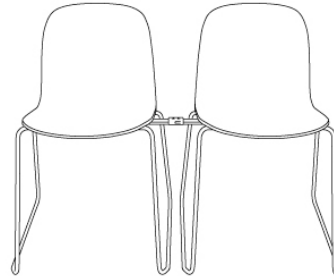

VISU CHAIR SLED BASE W. LINKING DEVICE

L 28 cm / 11 in.
W 6 cm / 2.4 in.

Shipper Colli	1
Gross Weight (kg)	13.5
Net Weight (kg)	5.75
Base color options	Black, Grey or White
Stacking information	Stacking on Trolley: 15. Stacking on floor: 8
Warranty Period	10 years

Item No.	Color	Contract Price	Lead Time
Made-To-Order			
32506	Black - W. Linking Device	SEK 2.833,70	7 weeks
32507	Grey - W. Linking Device	SEK 2.833,70	7 weeks
32508	White - W. Linking Device	SEK 2.833,70	7 weeks
32847	Remix - All Colors	SEK 3.998,10	7 weeks
32850	Canvas - All Colors	SEK 4.256,10	7 weeks
32851	Clara - All Colors	SEK 4.256,10	7 weeks
32885	Colline - All Colors	SEK 4.256,10	7 weeks
32857	Fiord - All Colors	SEK 4.256,10	7 weeks
32886	Re-wool - All Colors	SEK 4.256,10	7 weeks
32884	Sabi - All Colors	SEK 4.256,10	7 weeks
32848	Steelcut - All Colors	SEK 4.256,10	7 weeks
32849	Steelcut Trio - All Colors	SEK 4.256,10	7 weeks
32846	Hallingdal - All Colors	SEK 4.725,70	7 weeks
32855	Balder - All Colors	SEK 4.944,10	7 weeks
18824	Beck - All Colors	SEK 4.944,10	9 weeks
32881	Clay - All Colors	SEK 4.944,10	7 weeks
32844	Divina - All Colors	SEK 4.944,10	7 weeks
32842	Divina MD - All Colors	SEK 4.944,10	7 weeks
32843	Divina Melange - All Colors	SEK 4.944,10	7 weeks
32861	Ecriture - All Colors	SEK 4.944,10	7 weeks
18728	Hearth - All Colors	SEK 4.944,10	9 weeks