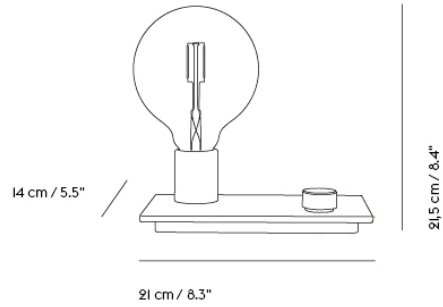

Shipper Colli 1
Gross Weight (kg) 1.4055
Net Weight (kg) 0.9125
Bulb included Yes
Warranty Period 5 years

Item No.	Color	Contract Price	Lead Time
Ready-To-Ship			
15410	Black	SEK 1.504,10	-
15412	Grey	SEK 1.504,10	-
15413	Red	SEK 1.504,10	-
15411	White	SEK 1.504,10	-