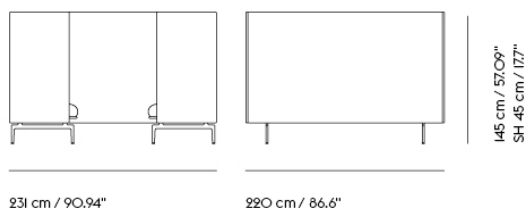

OUTLINE HIGHBACK CABIN 120 / 3-SEATER - POLISHED ALUMINUM BASE - SH: 45 CM / 17.7"

Shipper Colli	3
Gross Weight (kg)	150
Net Weight (kg)	104.5
Warranty Period	10 years

Item No.	Color	Contract Price	Lead Time
Made-To-Order			
80899	Remix - All Colors	SEK 92.445,70	6 weeks
80971	Canvas - All Colors	SEK 105.775,70	6 weeks
80935	Clara - All Colors	SEK 105.775,70	6 weeks
81263	Colline - All Colors	SEK 105.775,70	6 weeks
80683	Fiord - All Colors	SEK 105.775,70	6 weeks
80791	Steelcut - All Colors	SEK 105.775,70	6 weeks
80755	Steelcut Trio - All Colors	SEK 105.775,70	6 weeks
80827	Hallingdal - All Colors	SEK 112.225,70	6 weeks
80611	Balder - All Colors	SEK 114.375,70	6 weeks
85675	Beck - All Colors	SEK 114.375,70	8 weeks
81223	Clay - All Colors	SEK 114.375,70	6 weeks
81007	Divina - All Colors	SEK 114.375,70	6 weeks
81043	Divina MD - All Colors	SEK 114.375,70	6 weeks
81079	Divina Melange - All Colors	SEK 114.375,70	6 weeks
76183	Ecriture - All Colors	SEK 114.375,70	6 weeks
97681	Hearth - All Colors	SEK 114.375,70	8 weeks
81281	Planum - All Colors	SEK 114.375,70	6 weeks
80647	Twill Weave - All Colors	SEK 114.375,70	6 weeks
81187	Vidar - All Colors	SEK 114.375,70	6 weeks
Extras			
83061	Leather care set for Refine Leather	SEK 172,00	-