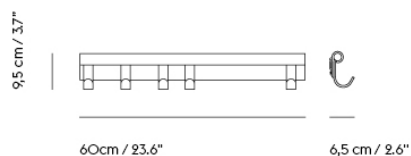

Shipper Colli 1
Gross Weight (kg) 2
Net Weight (kg) 1.4
Warranty Period 5 Years

Item No.	Color	Contract Price	Lead Time
Ready-To-Ship			
12390	Black	SEK 1.285,70	-
12392	Dark Green	SEK 1.285,70	-
12391	Plum	SEK 1.285,70	-
Extras			
12396	Extra Coat Hook - Black	SEK 184,90	-
12398	Extra Coat Hook - Dark Green	SEK 184,90	-
12397	Extra Coat Hook - Plum	SEK 184,90	-