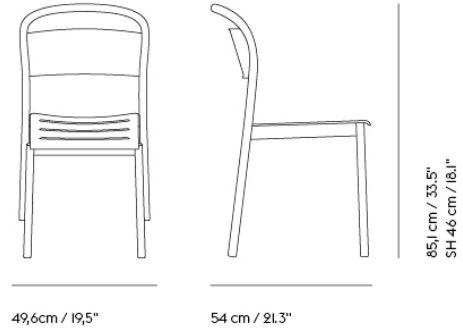

Shipper Colli	1
Gross Weight (kg)	11.45
Net Weight (kg)	8.05
Stacking Information	Linear Steel Side Chair stacks up to 5 chairs on the floor.
Warranty Period	5 years

Item No.	Color	Contract Price	Lead Time
Ready-To-Ship			
30980	Anthracite Black	SEK 2.880,10	-
30983	Burnt Orange	SEK 2.880,10	-
30982	Dark Green	SEK 2.880,10	-
30984	Grey	SEK 2.880,10	-
30985	Pale Blue	SEK 2.880,10	-
Extras			
31603	Chair Seat Pad - Twitell - Dark Grey	SEK 460,10	-
31602	Chair Seat Pad - Twitell - Light Grey	SEK 460,10	-