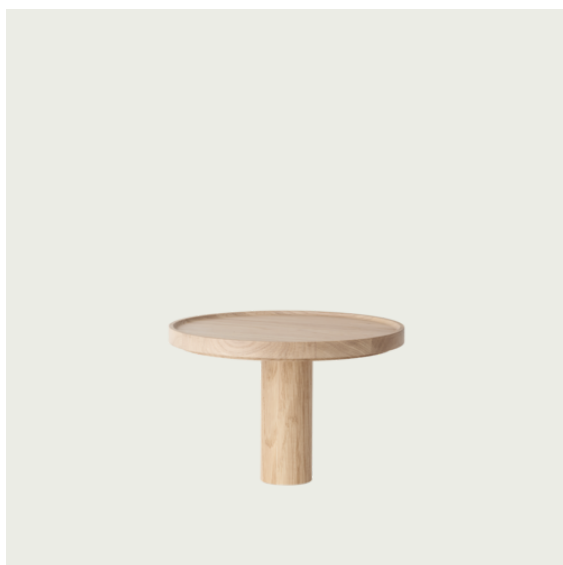

Shipper Colli 1
Gross Weight (kg) 2.805
Net Weight (kg) 0.85
Warranty Period 5 years

Item No.	Color	Contract Price	Lead Time
Ready-To-Ship			
50210	Black	SEK 1.418,10	-
39964	Oak	SEK 1.418,10	-