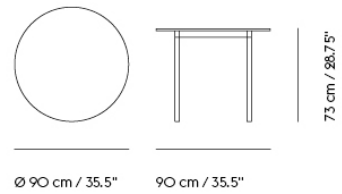

Shipper Colli	2
Gross Weight (kg)	14.95
Net Weight (kg)	9.17
Base color options	Black or White
Warranty Period	10 years

Item No.	Color	Contract Price	Lead Time
Made-To-Order			
64068	Black Laminate/Plywood/Black	SEK 10.315,70	6 weeks
64067	Black Laminate/Plywood/White	SEK 10.315,70	6 weeks
64066	White Laminate/Plywood/Black	SEK 10.315,70	6 weeks
64065	White Laminate/Plywood/White	SEK 10.315,70	6 weeks
64076	Black Nanolaminate/Plywood/Black	SEK 13.325,70	6 weeks
64075	Black Nanolaminate/Plywood/White	SEK 13.325,70	6 weeks
64074	White Nanolaminate/Plywood/Black	SEK 13.325,70	6 weeks
64073	White Nanolaminate/Plywood/White	SEK 13.325,70	6 weeks
64795	Lacquered Oak Veneer/Plywood/Black	SEK 11.605,70	6 weeks
64794	Lacquered Oak Veneer/Plywood/White	SEK 11.605,70	6 weeks
64070	Black Linoleum/Plywood/Black	SEK 11.175,70	6 weeks
64069	Black Linoleum/Plywood/White	SEK 11.175,70	6 weeks
Extras			
70721	Adjustable Feet for Base Table - Set of 4		-