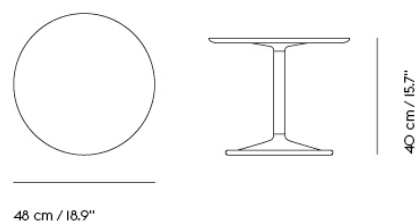

SOFT SIDE TABLE / Ø 48 H: 40 CM / Ø 18.9" H: 15.7"

Shipper Colli	2
Gross Weight (kg)	10.776
Net Weight (kg)	8.506
Warranty period	10 years

Item No.	Color	Contract Price	Lead Time
Ready-To-Ship			
10785	Beige Green Laminate/Beige Green	SEK 4.037,70	-
13935	Orange Laminate/Orange	SEK 4.037,70	-
13932	Black Nanolaminate/Black	SEK 4.037,70	-
10781	Grey Linoleum/Grey	SEK 4.037,70	-
13933	Off-White Linoleum/Off-White ***	SEK 4.037,70	-
13956	Oiled Oak/Off-White ***	SEK 4.639,70	-
13937	Oiled Smoked Oak/Black	SEK 4.639,70	-
10775	Solid Oak/Grey	SEK 4.639,70	-