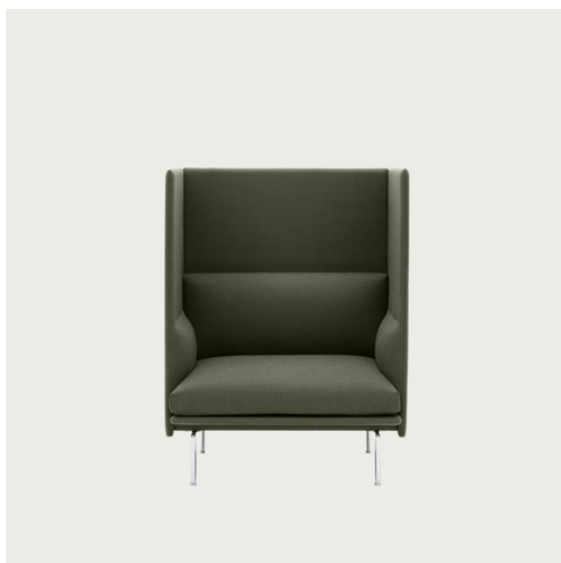

OUTLINE HIGHBACK SOFA 100 / 1-SEATER - POLISHED ALUMINUM BASE

Shipper Colli	1
Gross Weight (kg)	63
Net Weight (kg)	54
Additional Information	Please note that the highback height for this product is 100 cm / 39.4"
Warranty Period	10 years

Item No.	Color	Contract Price	Lead Time
Made-To-Order			
69428	Remix - All Colors	SEK 27,945,70	6 weeks
69430	Canvas - All Colors	SEK 31,815,70	6 weeks
69429	Clara - All Colors	SEK 31,815,70	6 weeks
91392	Colline - All Colors	SEK 31,815,70	6 weeks
69422	Fiord - All Colors	SEK 31,815,70	6 weeks
69425	Steelcut - All Colors	SEK 31,815,70	6 weeks
69424	Steelcut Trio - All Colors	SEK 31,815,70	6 weeks
69426	Hallingdal - All Colors	SEK 34,395,70	6 weeks
69441	Balder - All Colors	SEK 36,115,70	6 weeks
85738	Beck - All Colors	SEK 36,115,70	8 weeks
68346	Clay - All Colors	SEK 36,115,70	6 weeks
69431	Divina - All Colors	SEK 36,115,70	6 weeks
69432	Divina MD - All Colors	SEK 36,115,70	6 weeks
69433	Divina Melange - All Colors	SEK 36,115,70	6 weeks
76254	Ecriture - All Colors	SEK 36,115,70	6 weeks
97566	Hearth - All Colors	SEK 36,115,70	8 weeks
91523	Planum - All Colors	SEK 36,115,70	6 weeks
69442	Twill Weave - All Colors	SEK 36,115,70	6 weeks
69440	Vidar - All Colors	SEK 36,115,70	6 weeks

Extras

83061	Leather care set for Refine Leather	SEK 172,00	-