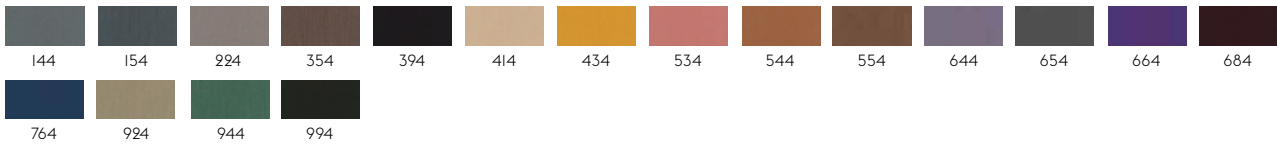

114

STILL BY KVADRAT

Designer: Georgina Wright.

Composition: 100% Trevira CS.

Durability: 50.000 Martindale / Lightfastness: 6

111

TWILL WEAVE BY KVADRAT

Designer: Jonathan Olivares.