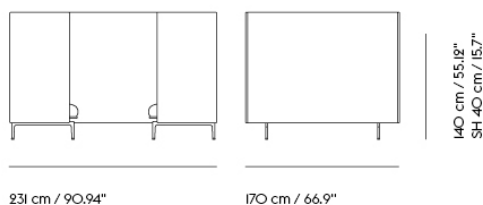

OUTLINE HIGHBACK CABIN 120 / 2-SEATER - POLISHED ALUMINUM BASE

Shipper Colli	3
Gross Weight (kg)	130
Net Weight (kg)	90.5
Warranty Period	10 years

Item No.	Color	Contract Price	Lead Time
Made-To-Order			
80877	Remix - All Colors	SEK 82.555,70	6 weeks
80949	Canvas - All Colors	SEK 95.025,70	6 weeks
80913	Clara - All Colors	SEK 95.025,70	6 weeks
81251	Colline - All Colors	SEK 95.025,70	6 weeks
80661	Fiord - All Colors	SEK 95.025,70	6 weeks
80769	Steelcut - All Colors	SEK 95.025,70	6 weeks
80733	Steelcut Trio - All Colors	SEK 95.025,70	6 weeks
80805	Hallingdal - All Colors	SEK 100.615,70	6 weeks
80589	Balder - All Colors	SEK 102.765,70	6 weeks
85663	Beck - All Colors	SEK 102.765,70	8 weeks
81201	Clay - All Colors	SEK 102.765,70	6 weeks
80985	Divina - All Colors	SEK 102.765,70	6 weeks
81021	Divina MD - All Colors	SEK 102.765,70	6 weeks
81057	Divina Melange - All Colors	SEK 102.765,70	6 weeks
76171	Ecriture - All Colors	SEK 102.765,70	6 weeks
97659	Hearth - All Colors	SEK 102.765,70	8 weeks
81269	Planum - All Colors	SEK 102.765,70	6 weeks
80625	Twill Weave - All Colors	SEK 102.765,70	6 weeks
81165	Vidar - All Colors	SEK 102.765,70	6 weeks
Extras			
83061	Leather care set for Refine Leather	SEK 172,00	-