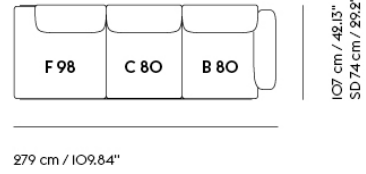

IN SITU MODULAR SOFA / 3-SEATER - CONFIGURATION 2

Shipper Colli 4
Gross Weight (kg) 134.3
Net Weight (kg) 106.7
Warranty Period 10 years

Item No.	Color	Contract Price	Lead Time
Ready-To-Ship			
41908	Frame and Module - Clay 12/Black	SEK 46,865,70	-
99819	Frame and Module - Ecriture 240/Black	SEK 46,865,70	-
Extras			
83061	Leather care set for Refine Leather	SEK 172,00	-