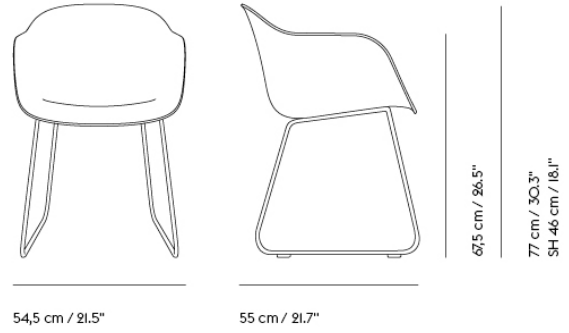

Shipper Colli	1
Gross Weight (kg)	9
Net Weight (kg)	7.4
Base color options	Anthracite Black, Grey, Dusty Green or White
Warranty Period	10 years

Item No.	Color	Contract Price	Lead Time
Made-To-Order			
58973	Black/Anthracite Black (Recycled Plastic)	SEK 2.661,70	3 weeks
59059	Dusty Green/Dusty Green (Recycled Plastic)	SEK 2.661,70	3 weeks
58974	Grey/Grey (Recycled Plastic)	SEK 2.661,70	3 weeks
58975	Natural White/White (Recycled Plastic)	SEK 2.661,70	3 weeks
59060	Ochre/Anthracite Black (Recycled Plastic)	SEK 2.661,70	3 weeks
24107	Remix - All Colors	SEK 4.983,70	4 weeks
24114	Canvas - All Colors	SEK 5.804,10	4 weeks
24113	Clara - All Colors	SEK 5.804,10	4 weeks
59549	Fiord - All Colors	SEK 5.804,10	4 weeks
55002	Hero - All Colors	SEK 5.804,10	4 weeks
19661	Re-wool - All Colors	SEK 5.804,10	4 weeks
19549	Sabi - All Colors	SEK 5.804,10	4 weeks
24108	Steelcut - All Colors	SEK 5.804,10	4 weeks
24109	Steelcut Trio - All Colors	SEK 5.804,10	4 weeks
24110	Hallingdal - All Colors	SEK 6.492,10	4 weeks
55119	Balder - All Colors	SEK 6.578,10	4 weeks
13670	Beck - All Colors	SEK 6.578,10	6 weeks
58003	Clay - All Colors	SEK 6.578,10	4 weeks
24111	Divina - All Colors	SEK 6.578,10	4 weeks
24115	Divina MD - All Colors	SEK 6.578,10	4 weeks
24116	Divina Melange - All Colors	SEK 6.578,10	4 weeks
59332	Ecriture - All Colors	SEK 6.578,10	4 weeks