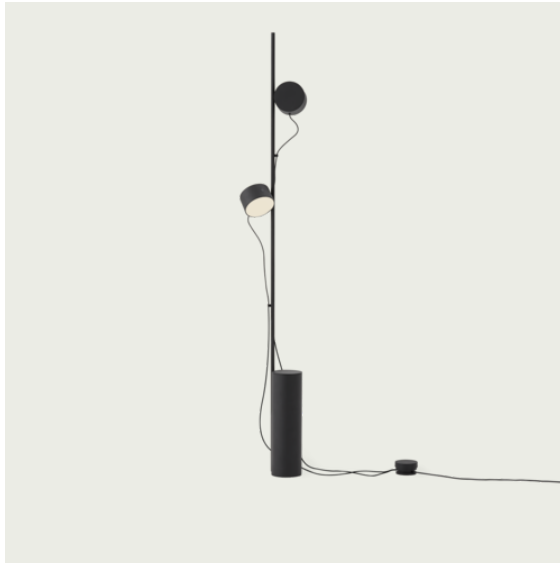

Shipper Colli 1
Gross Weight (kg) 12.5
Net Weight (kg) 10.2
Bulb included Yes. Integrated non-replaceable LED
Warranty Period 5 years

Item No.	Color	Contract Price	Lead Time
Ready-To-Ship			
22600	Black	SEK 6.015,70	-
Extras			
22554	Brown Green - Extra Cable Drops		-
22617	Extra Lighting Unit - Brown Green		-
22386	Extra Cable Drops - Black	SEK 270,90	-
22602	Extra Lighting Unit - Black	SEK 2.192,10	-