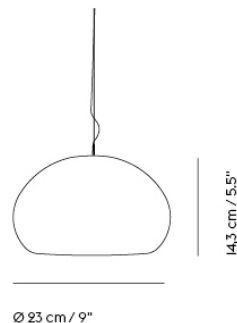

Shipper Colli	1
Gross Weight (kg)	1.55
Net Weight (kg)	0.85
Bulb included	Yes
Warranty Period	5 years

Item No.	Color	Contract Price	Lead Time
Ready-To-Ship			
15400	Opal White - Small	SEK 1.848,10	-
Extras			
15804	Fluid / Rime Ø12+Ø18+Ø25 Cord - White (per linear meter)	SEK 59,30	-
21100	Dimmable Bulb for Fluid Small and Grain Pendant Lamp	SEK 193,50	-
24052	Ceiling Cap for wire suspension lamps - White	SEK 262,30	-