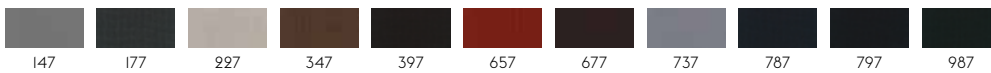

COLLINE BY KVADRAT

Designer: Frans Dijkmeijer
Composition: 75% New Wool, Worsted, 17% polyacrylic, 8% Nylon
Durability: 100,000 Martindale / Lightfastness 7
Sustainability: Greenguard Gold, HPD, EPD

127