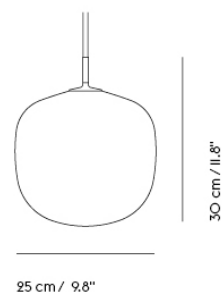

Shipper Colli	1
Gross Weight (kg)	3.4
Net Weight (kg)	1.5
Bulb included	No
Warranty Period	5 years

Item No.	Color	Contract Price	Lead Time
Ready-To-Ship			
22415	Black	SEK 3.138,10	-
22241	Deep Red	SEK 3.138,10	-
22419	Grey	SEK 3.138,10	-
22423	Orange	SEK 3.138,10	-
22411	White	SEK 3.138,10	-
Extras			
22540	Rime Cord for Ø12+Ø18+Ø25 - Grey (per linear meter)	SEK 34,00	-
22541	Rime Cord Ø12+Ø18+Ø25 cm - Orange (per linear meter)	SEK 34,00	-
15804	Fluid / Rime Ø12+Ø18+Ø25 Cord - White (per linear meter)	SEK 59,30	-
15801	Grain / Rime Ø12+Ø18+Ø25 Cord - Black (per linear meter)	SEK 59,30	-
15800	Rime Cord for Ø12+Ø18+Ø25 - Deep Red (per linear meter)	SEK 59,30	-