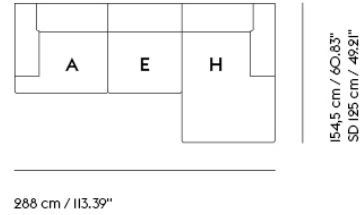

CONNECT SOFT MODULAR SOFA / 3-SEATER - CONFIGURATION 2

Shipper Colli 3
Gross Weight (kg) 159.2
Net Weight (kg) 122.8
Warranty Period 10 years

Item No.	Color	Contract Price	Lead Time
Made-To-Order			
96020	Re-wool 128	SEK 53,315,70	6 weeks
96021	Clay 12	SEK 58,475,70	6 weeks
Extras			
83061	Leather care set for Refine Leather	SEK 172,00	-