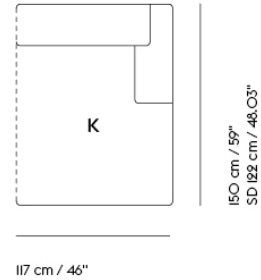

CONNECT MODULAR SOFA / RIGHT ARMREST LOUNGE (K)

Shipper Colli	1
Gross Weight (kg)	73
Net Weight (kg)	70
Please note	This product features an armrest on the right-hand side when facing the product from the front.
Warranty Period	10 years

Item No.	Color	Contract Price	Lead Time
Made-To-Order			
11511	Remix - All Colors	SEK 19,775,70	6 weeks
98270	Canvas - All Colors	SEK 22,785,70	6 weeks
11603	Clara - All Colors	SEK 22,785,70	6 weeks
95810	Colline - All Colors	SEK 22,785,70	6 weeks
98300	Fiord - All Colors	SEK 22,785,70	6 weeks
11591	Steelcut - All Colors	SEK 22,785,70	6 weeks
11551	Steelcut Trio - All Colors	SEK 22,785,70	6 weeks
11631	Hallingdal - All Colors	SEK 23,215,70	6 weeks
66560	Beck - All Colors	SEK 24,505,70	8 weeks
95710	Clay - All Colors	SEK 24,505,70	6 weeks
20271	Divina - All Colors	SEK 24,505,70	6 weeks
19031	Divina MD - All Colors	SEK 24,505,70	6 weeks
19051	Divina Melange - All Colors	SEK 24,505,70	6 weeks
76349	Ecriture - All Colors	SEK 24,505,70	6 weeks
66610	Hearth - All Colors	SEK 24,505,70	8 weeks
98788	Planum - All Colors	SEK 24,505,70	6 weeks
95910	Twill Weave - All Colors	SEK 24,505,70	6 weeks
76327	Vidar - All Colors	SEK 24,505,70	6 weeks

COM/COL & Specials

97171	COM - Imitation Leather	SEK 23,215,70	6-12 weeks
11571	COM - Textile	SEK 24,505,70	6-12 weeks