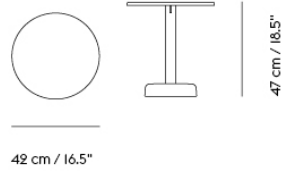

**LINEAR STEEL COFFEE TABLE / Ø 42 H: 47
CM / 16.5 H: 18.5"**

Shipper Colli 3
Net Weight (kg) 7.4
Warranty period 10 years

Item No.	Color	Contract Price	Lead Time
Ready-To-Ship			
31317	Anthracite Black	SEK 4.295,70	-
31320	Burnt Orange	SEK 4.295,70	-
31319	Dark Green	SEK 4.295,70	-
31318	Grey	SEK 4.295,70	-
31321	Pale Blue	SEK 4.295,70	-