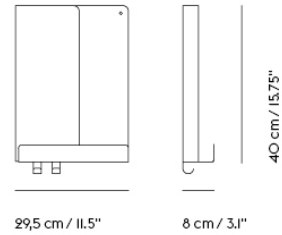

FOLDED SHELVES / 29,5 X 40 CM / 11.5 X 15.75"

Shipper Colli	1
Gross Weight (kg)	3.5
Net Weight (kg)	2.8
Warranty Period	5 years

Item No.	Color	Contract Price	Lead Time
Ready-To-Ship			
24023	Black	SEK 902,10	-
24039	Blue-Grey	SEK 902,10	-
24035	Burnt Orange	SEK 902,10	-
24063	Deep Red	SEK 902,10	-
24027	Grey	SEK 902,10	-
24031	Olive	SEK 902,10	-