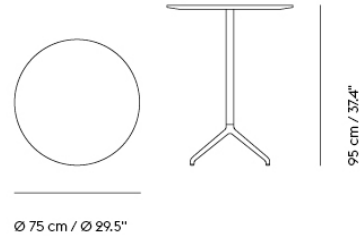

STILL CAFÉ TABLE / Ø 75 H: 95 CM / Ø 29.5 H: 37.4"

Shipper Colli	2
Gross Weight (kg)	17.5
Net Weight (kg)	12.648
Base color options	Black, White
Warranty Period	10 years

Item No.	Color	Contract Price	Lead Time
Ready-To-Ship			
65606	Black Nanolaminate/Anthracite Black	SEK 6.234,10	-
65605	Black Nanolaminate/White	SEK 6.234,10	-
65604	White Nanolaminate/Anthracite Black	SEK 6.234,10	-
65603	White Nanolaminate/White	SEK 6.234,10	-
Made-To-Order			
65546	Black Linoleum/Anthracite Black	SEK 6.234,10	6 weeks
65545	Black Linoleum/White	SEK 6.234,10	6 weeks