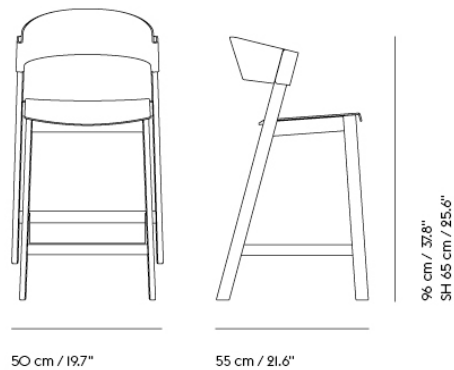

Shipper Colli	1
Gross Weight (kg)	8.75
Net Weight (kg)	5.85
Base color options	Black, Dark Beige, Green, Oak or Stained Dark Brown
Warranty Period	10 Years

Item No.	Color	Contract Price	Lead Time
Ready-To-Ship			
33202	Black	SEK 5.804,10	-
33207	Dark Beige	SEK 5.804,10	-
33204	Green	SEK 5.804,10	-
33206	Midnight Blue	SEK 5.804,10	-
33201	Oak	SEK 5.804,10	-
33205	Stained Dark Brown	SEK 5.804,10	-
Made-To-Order			
33221	Remix - All Colors	SEK 6.578,10	7 weeks
33229	Canvas - All Colors	SEK 7.047,70	7 weeks
33228	Clara - All Colors	SEK 7.047,70	7 weeks
33234	Colline - All Colors	SEK 7.047,70	7 weeks
33239	Fiord - All Colors	SEK 7.047,70	7 weeks
33236	Re-wool - All Colors	SEK 7.047,70	7 weeks
33233	Sabi - All Colors	SEK 7.047,70	7 weeks
33222	Steelcut - All Colors	SEK 7.047,70	7 weeks
33223	Steelcut Trio - All Colors	SEK 7.047,70	7 weeks
33224	Hallingdal - All Colors	SEK 7.180,10	7 weeks
33219	Beck - All Colors	SEK 7.305,70	9 weeks
33231	Clay - All Colors	SEK 7.305,70	7 weeks
33225	Divina - All Colors	SEK 7.305,70	7 weeks
33226	Divina MD - All Colors	SEK 7.305,70	7 weeks