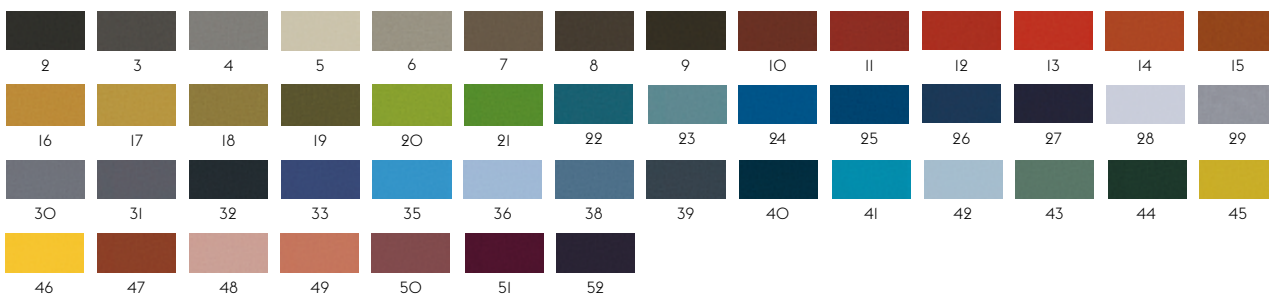

MANNER BY MAHARAM

Composition: 65% Post-Industrial Recycled Polyester, 35% Post-Consumer Recycled Polyester.

Durability: 300.000 double rubs Wyzenbeek / Lightfastness AATCC 16.3, 40+ hours.

Sustainability: Complies with Greenguard Gold Certification.

1