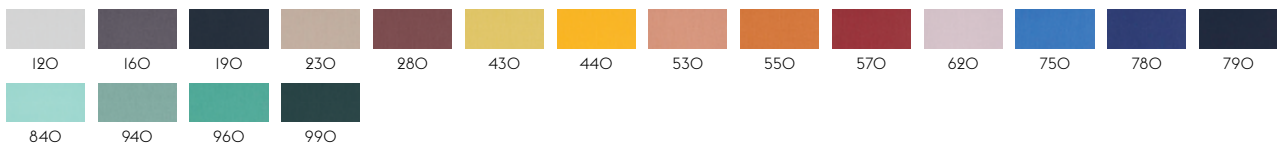

TWILL WEAVE BY KVADRAT

Designer: Jonathan Olivares.

Composition: 90% new wool (worsted), 10% nylon.

Durability: 60.000 Martindale / Lightfastness 5-7 (ISO I-8).

Sustainability: Complies with both EU ecolabel "The Flower" and Greenguard Gold Certification.

110