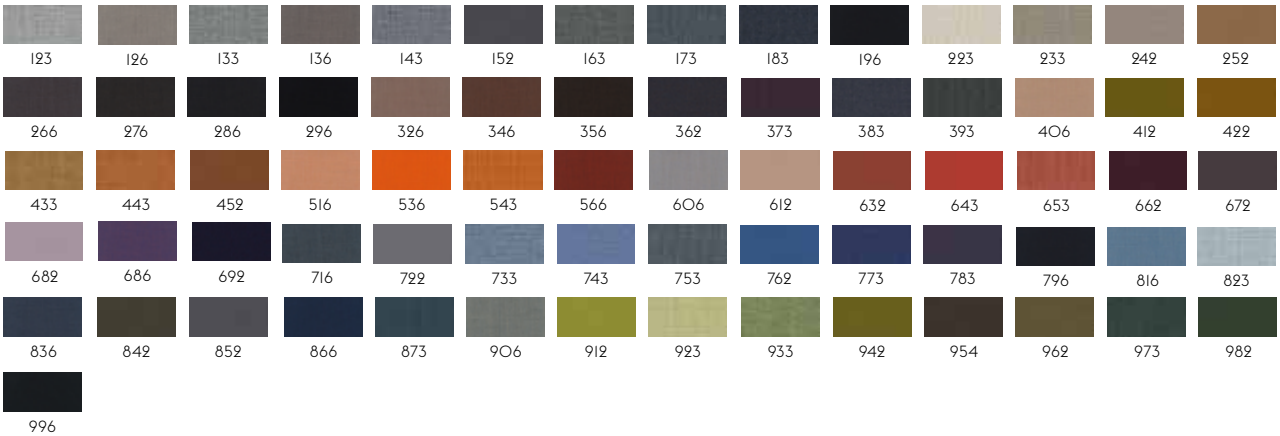

REMIK BY KVADRAT

Designer: Giulio Ridolfo.
Composition: 90% new wool worsted, 10% nylon.
Durability: 100,000 Martindale / Lightfastness 5-7 (ISO 1-8).
Sustainability: Complies with both EU ecolabel "The Flower" and Greenguard Gold Certification.

113