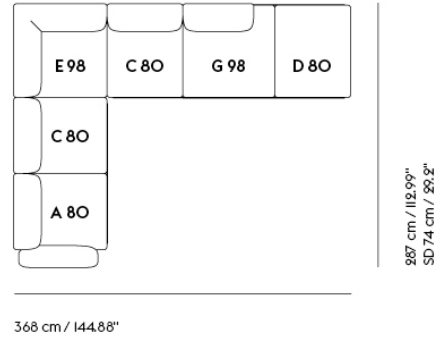

IN SITU MODULAR SOFA / CORNER - CONFIGURATION 7

Shipper Colli II
Gross Weight (kg) 270.5
Net Weight (kg) 205.96
Warranty Period 10 years

Item No.	Color	Contract Price	Lead Time
Ready-To-Ship			
41927	Frame and Module - Clay 12/Black	SEK 90.295,70	-
99838	Frame and Module - Ecriture 240/Black	SEK 90.295,70	-
Extras			
83061	Leather care set for Refine Leather	SEK 172,00	-