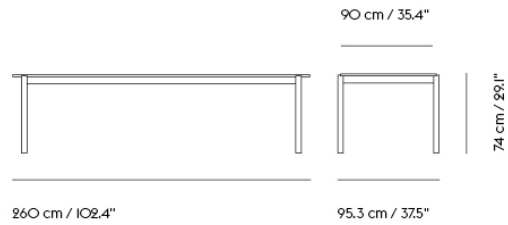

LINEAR WOOD TABLE / 260 X 90 CM / 102.4 X 35.4"

Shipper Colli 1
Gross Weight (kg) 43.6
Net Weight (kg) 34.714
Warranty Period 5 years

Item No.	Color	Contract Price	Lead Time
Ready-To-Ship			
30918	Oak Veneer/Oak	SEK 16.335,70	-