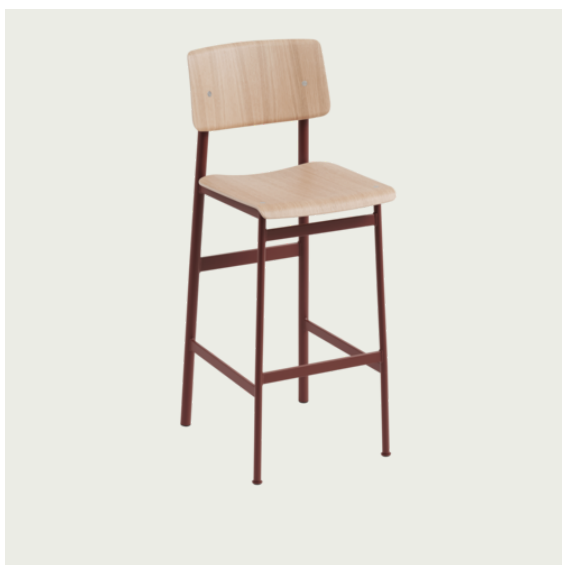

Shipper Colli	1
Gross Weight (kg)	12.05
Net Weight (kg)	8.5
Base color options	Black, Deep Red, Dusty Green or Grey
Warranty Period	10 years

Item No.	Color	Contract Price	Lead Time
Ready-To-Ship			
30245	Black/Black	SEK 4.514,10	-
30241	Oak/Black	SEK 4.514,10	-
30261	Oak/Deep Red	SEK 4.514,10	-
30244	Oak/Dusty Green	SEK 4.514,10	-
30262	Oak/Grey	SEK 4.514,10	-
30268	Stained Dark Brown/Black	SEK 4.514,10	-
Made-To-Order			
30263	Stained Dark Brown/Grey	SEK 4.514,10	>MOQ: 4 7 weeks
40405	Remix - Black/Black	SEK 5.890,10	>MOQ: 4 7 weeks
40406	Remix - Black/Dark Stained Brown	SEK 5.890,10	>MOQ: 4 7 weeks
40401	Remix - Black/Oak	SEK 5.890,10	>MOQ: 4 7 weeks
34596	Remix - Deep Red/Oak	SEK 5.890,10	>MOQ: 4 7 weeks
40404	Remix - Dusty Green/Oak	SEK 5.890,10	>MOQ: 4 7 weeks
34486	Remix - Grey/Oak	SEK 5.890,10	>MOQ: 4 7 weeks
34694	Remix - Grey/Stained Dark Brown	SEK 5.890,10	>MOQ: 4 7 weeks
40485	Canvas - Black/Black	SEK 6.148,10	>MOQ: 4 7 weeks
40486	Canvas - Black/Dark Stained Brown	SEK 6.148,10	>MOQ: 4 7 weeks
40481	Canvas - Black/Oak	SEK 6.148,10	>MOQ: 4 7 weeks
34604	Canvas - Deep Red/Oak	SEK 6.148,10	>MOQ: 4 7 weeks
40484	Canvas - Dusty Green/Oak	SEK 6.148,10	>MOQ: 4 7 weeks
34494	Canvas - Grey/Oak	SEK 6.148,10	>MOQ: 4 7 weeks