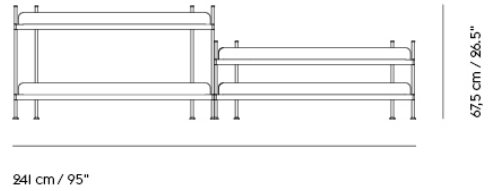

COMPILE SHELVING SYSTEM / CONFIGURATION 5

Shipper Colli 5
Gross Weight (kg) 44.85
Net Weight (kg) 36.24
Warranty Period 10 years

Item No.	Color	Contract Price	Lead Time
Ready-To-Ship			
50070	Black	SEK 11.605,70	-
50071	Grey	SEK 11.605,70	-
50072	White	SEK 11.605,70	-