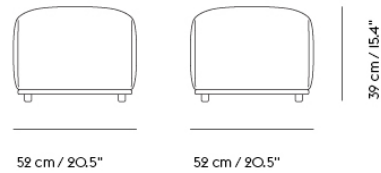

Shipper Colli 1
Gross Weight (kg) 18
Net Weight (kg) 12
Warranty Period 10 years

Item No.	Color	Contract Price	Lead Time
Made-To-Order			
66031	Remix - All Colors	SEK 5.327,70	6 weeks
66038	Canvas - All Colors	SEK 6.359,70	6 weeks
66037	Clara - All Colors	SEK 6.359,70	6 weeks
66301	Colline - All Colors	SEK 6.359,70	6 weeks
66033	Fiord - All Colors	SEK 6.359,70	6 weeks
66035	Steelcut - All Colors	SEK 6.359,70	6 weeks
66034	Steelcut Trio - All Colors	SEK 6.359,70	6 weeks
66039	Hallingdal - All Colors	SEK 6.578,10	6 weeks
66501	Beck - All Colors	SEK 6.703,70	8 weeks
66311	Clay - All Colors	SEK 6.703,70	6 weeks
66040	Divina - All Colors	SEK 6.703,70	6 weeks
66041	Divina MD - All Colors	SEK 6.703,70	6 weeks
66042	Divina Melange - All Colors	SEK 6.703,70	6 weeks
76053	Ecriture - All Colors	SEK 6.703,70	6 weeks
66807	Hearth - All Colors	SEK 6.703,70	8 weeks
76299	Planum - All Colors	SEK 6.703,70	6 weeks
66321	Twill Weave - All Colors	SEK 6.703,70	6 weeks
66043	Vidar - All Colors	SEK 6.703,70	6 weeks
COM/COL & Specials			
66048	COM - Textile	SEK 6.359,70	6-12 weeks
66050	COM - Imitation Leather	SEK 6.578,10	6-12 weeks