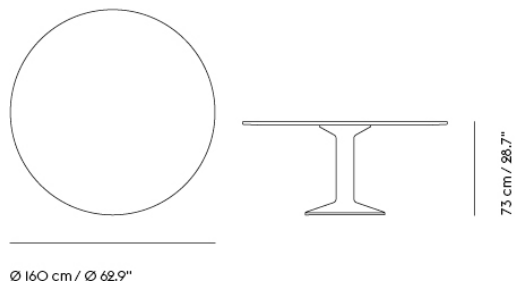

Shipper Colli	2
Gross Weight (kg)	96.98
Net Weight (kg)	74.217
Please note	Other color combinations are available upon request
Warranty Period	10 years

Item No.	Color	Contract Price	Lead Time
Ready-To-Ship			
32824	Black Linoleum/Black	SEK 36.975,70	-
32835	Dark Red Linoleum/Dark Red	SEK 36.975,70	-
32827	Dark Oiled Oak/Black	SEK 42.995,70	-
32829	Dark Oiled Oak/Dark Red	SEK 42.995,70	-
32828	Dark Oiled Oak/Grey	SEK 42.995,70	-
32830	Oiled Oak/Black	SEK 42.995,70	-
32832	Oiled Oak/Dark Red	SEK 42.995,70	-
32831	Oiled Oak/Grey	SEK 42.995,70	-
Extras			
70724-BLCK	Midst Table - Screw kit - Black		-
70724-GREY	Midst Table - Screw kit - Grey		-