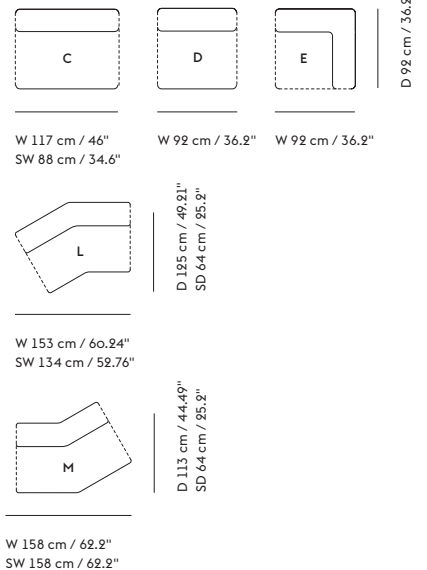

CENTER & CORNER MODULES

FREESTANDING MODULES

Textile direction

Corner Module E is designed to be used as corner. If used as End Module with armrest, the textile direction can differ. Modules connected on the left side of Corner Module E will have the same textile direction. The textile direction of modules connected on the right side will run into the opposite direction.