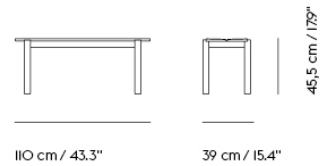

LINEAR STEEL BENCH / 110 X 34 CM / 43.3 X 15.4"

Shipper Colli	2
Gross Weight (kg)	30.132
Net Weight (kg)	22
Warranty Period	10 years

Item No.	Color	Contract Price	Lead Time
Ready-To-Ship			
31038	Anthracite Black	SEK 5.671,70	-
31041	Burnt Orange	SEK 5.671,70	-
31040	Dark Green	SEK 5.671,70	-
31220	Grey	SEK 5.671,70	-
31225	Pale Blue	SEK 5.671,70	-
Extras			
30974	Adjustable Feet for Linear Steel Table & Bench	SEK 219,30	-
30975	Linear Steel Ground Mounting Kit	SEK 841,90	-
31607	Bench Seat Pad - Twitell - Dark Grey	SEK 1.027,70	-
31606	Bench Seat Pad - Twitell - Light Grey	SEK 1.027,70	-