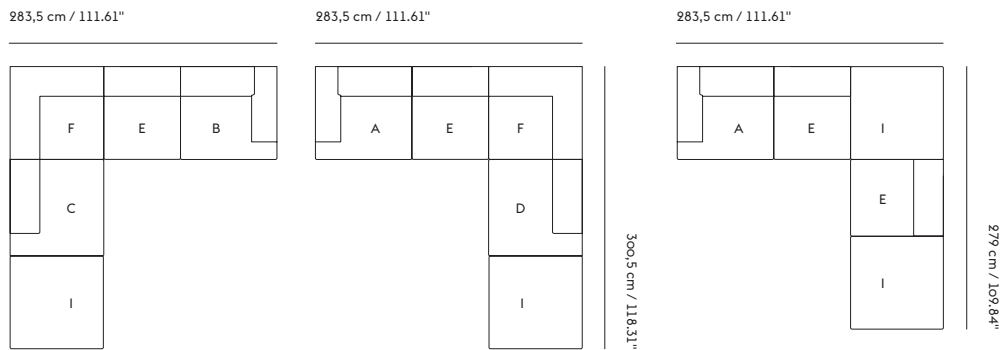

Corner Configurations

General note

The total dimensions of the configurations are indicative and can vary due to the inherent softness of the design and depending on how close the modules are placed as well as how many modules that are combined.