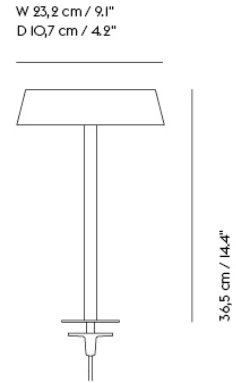

LINEAR MOUNTED LAMP / 23,2 CM / 9.1"

799

- Shipper Colli 1
- Gross Weight (kg) 1.681
- Net Weight (kg) 0.78
- Please note Only usable with Linear System Power Kit. The connector pins in this product contains lead, CAS no. 7439-92-1.
- Bulb included Yes. Integrated LED.
- Warranty Period 5 years

Item No.	Color	Contract Price	Lead Time
Ready-To-Ship			
22512	Black	SEK 3.138,10	-
22513	Grey	SEK 3.138,10	-