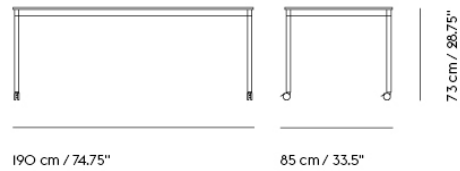

BASE TABLE / WITH CASTORS / 190 X 85 CM / 74.8 X 33.5"

Shipper Colli	2
Gross Weight (kg)	33.9
Net Weight (kg)	28.09
Base color options	Black or White
Warranty Period	10 years

Item No.	Color	Contract Price	Lead Time
Made-To-Order			
64448	Black Laminate/Plywood/Black	SEK 12.895,70	6 weeks
64568	Black Laminate/Plywood/White	SEK 12.895,70	6 weeks
64523	White Laminate/Plywood/Black	SEK 12.895,70	6 weeks
64643	White Laminate/Plywood/White	SEK 12.895,70	6 weeks
64478	Black Nanolaminate/Plywood/Black	SEK 18.055,70	6 weeks
64598	Black Nanolaminate/Plywood/White	SEK 18.055,70	6 weeks
64538	White Nanolaminate/Plywood/Black	SEK 18.055,70	6 weeks
64658	White Nanolaminate/Plywood/White	SEK 18.055,70	6 weeks
64493	Lacquered Oak Veneer/Plywood/Black	SEK 17.625,70	6 weeks
64613	Lacquered Oak Veneer/Plywood/White	SEK 17.625,70	6 weeks
64460	Black Linoleum/Plywood/Black	SEK 14.615,70	6 weeks
64592	Black Linoleum/Plywood/White	SEK 14.615,70	6 weeks