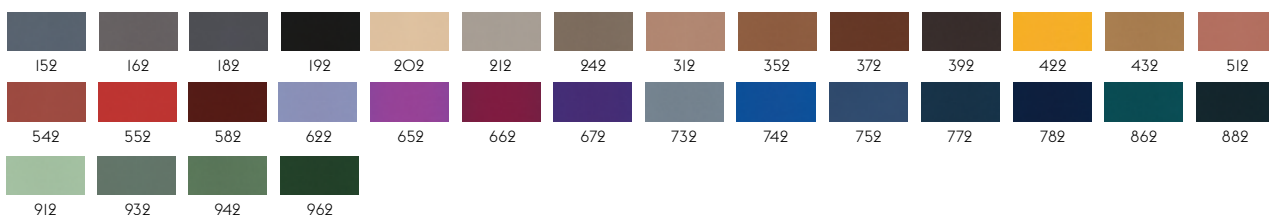

HALLINGDAL 65 BY KVADRAT

Designer: Nanna Ditzel.

Composition: 70% new wool, 30% viscose.

Durability: 100.000 Martindale / Lightfastness 6-7.

Sustainability: Complies with both EU ecolabel "The Flower" and Greenguard Gold Certification.

100

HEARTH BY MAHARAM

Composition: 32% wool, 31% acrylic, 30% cotton, 7% polyester

Durability: 60.000 Martindale / Lightfastness AATCC 16.3, 40+ hours.

Sustainability: Complies with Greenguard Gold Certification.

1

HERO BY KVADRAT

Designer: Patricia Urquiola.

Composition: 96% new wool, 4% nylon.

Durability: 45.000 Martindale / Lightfastness 5-6.

Sustainability: Complies with EU ecolabel "The Flower".

102

MANNER BY MAHARAM

Composition: 65% Post-Industrial Recycled Polyester, 35% Post-Consumer Recycled Polyester.

Durability: 300.000 double rubs Wyzenbeek / Lightfastness AATCC 16.3, 40+ hours.

Sustainability: Complies with Greenguard Gold Certification.

1

OCEAN BY ROHLEDER

Designer: Rohleder.

Composition: 74% Polyacrylic / 26% Polyester.

Durability: 30.000 Martindale / Lightfastness 5-7 (ISO 1-8).

3