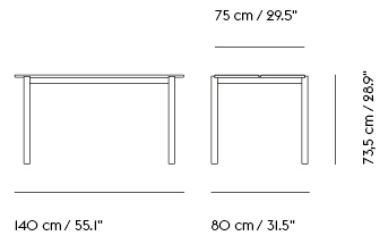

LINEAR STEEL TABLE / 140 X 75 CM / 55.1 X 29.5"

Shipper Colli	3
Gross Weight (kg)	46.25
Net Weight (kg)	40
Warranty Period	10 years

Item No.	Color	Contract Price	Lead Time
Ready-To-Ship			
31030	Anthracite Black	SEK 10,745,70	-
31033	Burnt Orange	SEK 10,745,70	-
31032	Dark Green	SEK 10,745,70	-
31210	Grey	SEK 10,745,70	-
31215	Pale Blue	SEK 10,745,70	-
Extras			
30974	Adjustable Feet for Linear Steel Table & Bench	SEK 219,30	-
30976	Outdoor Cover for Linear Steel Table 140 x 75 CM / 55.1 x 29.5	SEK 804,10	-
30975	Linear Steel Ground Mounting Kit	SEK 841,90	-