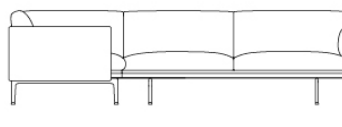

255 cm / 100.4"

71 cm / 28"
SH 40 cm / 15.7"

Shipper Colli 2
Gross Weight (kg) 122
Net Weight (kg) 112
Warranty Period 10 years

Item No.	Color	Contract Price	Lead Time
Made-To-Order			
28170	Remix - All Colors	SEK 55.035,70	6 weeks
28174	Canvas - All Colors	SEK 64.065,70	6 weeks
28172	Clara - All Colors	SEK 64.065,70	6 weeks
91340	Colline - All Colors	SEK 64.065,70	6 weeks
28162	Fiord - All Colors	SEK 64.065,70	6 weeks
28166	Steelcut - All Colors	SEK 64.065,70	6 weeks
28168	Hallingdal - All Colors	SEK 69.655,70	6 weeks
28196	Balder - All Colors	SEK 71.805,70	6 weeks
91163	Beck - All Colors	SEK 71.805,70	8 weeks
68337	Clay - All Colors	SEK 71.805,70	6 weeks
28176	Divina - All Colors	SEK 71.805,70	6 weeks
28178	Divina MD - All Colors	SEK 71.805,70	6 weeks
28180	Divina Melange - All Colors	SEK 71.805,70	6 weeks
76202	Ecriture - All Colors	SEK 71.805,70	6 weeks
97518	Hearth - All Colors	SEK 71.805,70	8 weeks
91471	Planum - All Colors	SEK 71.805,70	6 weeks
28197	Twill Weave - All Colors	SEK 71.805,70	6 weeks
28193	Vidar - All Colors	SEK 71.805,70	6 weeks
Extras			
83061	Leather care set for Refine Leather	SEK 172,00	-
28801	Power Outlet - Black	SEK 3.826,10	-