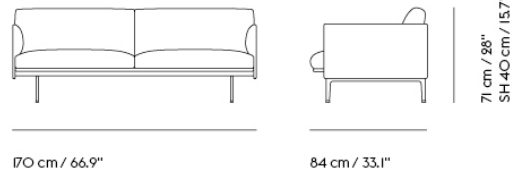

Shipper Colli |
Gross Weight (kg) 55
Net Weight (kg) 50
Warranty Period 10 years

Item No.	Color	Contract Price	Lead Time
Ready-To-Ship			
27008-163	Remix 163/Black	SEK 28.375,70	-
68284-12	Clay 12/Black	SEK 36.115,70	-
Made-To-Order			
27008	Remix - All Colors	SEK 28.375,70	6 weeks
27010	Canvas - All Colors	SEK 33.105,70	6 weeks
27009	Clara - All Colors	SEK 33.105,70	6 weeks
91326	Colline - All Colors	SEK 33.105,70	6 weeks
27002	Fiord - All Colors	SEK 33.105,70	6 weeks
27005	Steelcut - All Colors	SEK 33.105,70	6 weeks
27004	Steelcut Trio - All Colors	SEK 33.105,70	6 weeks
27006	Hallingdal - All Colors	SEK 34.825,70	6 weeks
26981	Balder - All Colors	SEK 36.115,70	6 weeks
91157	Beck - All Colors	SEK 36.115,70	8 weeks
68284	Clay - All Colors	SEK 36.115,70	6 weeks
27011	Divina - All Colors	SEK 36.115,70	6 weeks
27012	Divina MD - All Colors	SEK 36.115,70	6 weeks
27013	Divina Melange - All Colors	SEK 36.115,70	6 weeks
76188	Ecriture - All Colors	SEK 36.115,70	6 weeks
97504	Hearth - All Colors	SEK 36.115,70	8 weeks
91457	Planum - All Colors	SEK 36.115,70	6 weeks
26982	Twill Weave - All Colors	SEK 36.115,70	6 weeks