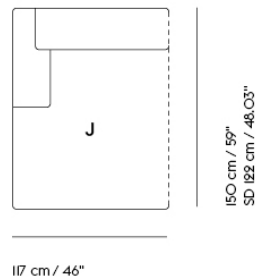

CONNECT MODULAR SOFA / LEFT ARMREST LOUNGE (J)

Shipper Colli	1
Gross Weight (kg)	73
Net Weight (kg)	70
Please note	That this product features an armrest on the left-hand side when facing the product from the front.
Warranty Period	10 years

Item No.	Color	Contract Price	Lead Time
Made-To-Order			
11510	Remix - All Colors	SEK 19.775,70	6 weeks
98269	Canvas - All Colors	SEK 22.785,70	6 weeks
11602	Clara - All Colors	SEK 22.785,70	6 weeks
95809	Colline - All Colors	SEK 22.785,70	6 weeks
98299	Fiord - All Colors	SEK 22.785,70	6 weeks
11590	Steelcut - All Colors	SEK 22.785,70	6 weeks
11550	Steelcut Trio - All Colors	SEK 22.785,70	6 weeks
11630	Hallingdal - All Colors	SEK 23.215,70	6 weeks
66559	Beck - All Colors	SEK 24.505,70	8 weeks
95709	Clay - All Colors	SEK 24.505,70	6 weeks
20270	Divina - All Colors	SEK 24.505,70	6 weeks
19030	Divina MD - All Colors	SEK 24.505,70	6 weeks
19050	Divina Melange - All Colors	SEK 24.505,70	6 weeks
76348	Ecriture - All Colors	SEK 24.505,70	6 weeks
66609	Hearth - All Colors	SEK 24.505,70	8 weeks
98787	Planum - All Colors	SEK 24.505,70	6 weeks
95909	Twill Weave - All Colors	SEK 24.505,70	6 weeks
76326	Vidar - All Colors	SEK 24.505,70	6 weeks
COM/COL & Specials			
97170	COM - Imitation Leather	SEK 23.215,70	6-12 weeks
11570	COM - Textile	SEK 24.505,70	6-12 weeks