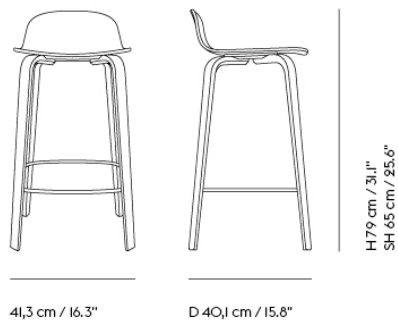

VISU COUNTER STOOL WOOD BASE - 65 CM / 25.6"

Shipper Colli	1
Gross Weight (kg)	5.6
Net Weight (kg)	4.08
Base color options	Black, Dark Green, Grey, Oak or Tan Rose
Warranty Period	5 years

Item No.	Color	Contract Price	Lead Time
Ready-To-Ship			
16131	Black/Black	SEK 4.639,70	-
16134	Dark Green/Dark Green	SEK 4.639,70	-
16132	Grey/Grey	SEK 4.639,70	-
16130	Oak/Oak	SEK 4.639,70	-
16135	Tan Rose/Tan Rose	SEK 4.639,70	-
16139	White/Oak	SEK 4.639,70	-
Made-To-Order			
21710	Remix - All Colors	SEK 5.546,10	7 weeks
21722	Canvas - All Colors	SEK 5.804,10	7 weeks
21721	Clara - All Colors	SEK 5.804,10	7 weeks
70386	Colline - All Colors	SEK 5.804,10	7 weeks
18937	Fiord - All Colors	SEK 5.804,10	7 weeks
70388	Re-wool - All Colors	SEK 5.804,10	7 weeks
70385	Sabi - All Colors	SEK 5.804,10	7 weeks
21712	Steelcut - All Colors	SEK 5.804,10	7 weeks
21713	Steelcut Trio - All Colors	SEK 5.804,10	7 weeks
21714	Hallingdal - All Colors	SEK 6.492,10	7 weeks
18919	Balder - All Colors	SEK 6.703,70	7 weeks
18808	Beck - All Colors	SEK 6.703,70	9 weeks
69144	Clay - All Colors	SEK 6.703,70	7 weeks
21715	Divina - All Colors	SEK 6.703,70	7 weeks