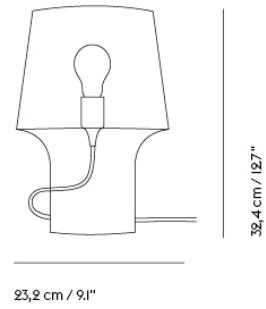

Shipper Colli 1
Gross Weight (kg) 4.3
Net Weight (kg) 3.4
Bulb included No
Warranty Period 5 years

Item No.	Color	Contract Price	Lead Time
Ready-To-Ship			
01033	Grey	SEK 2.317,70	-
Extras			
01040	LED Bulb	SEK 231,30	-