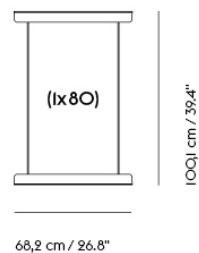

IN SITU MODULAR SOFA / FRAME SECTION (1 X 80)

Shipper Colli	1
Gross Weight (kg)	14
Net Weight (kg)	11.76
Warranty Period	10 years

Item No.	Color	Contract Price	Lead Time
Ready-To-Ship			
41555	Black - 1 x 80	SEK 1.848,10	-