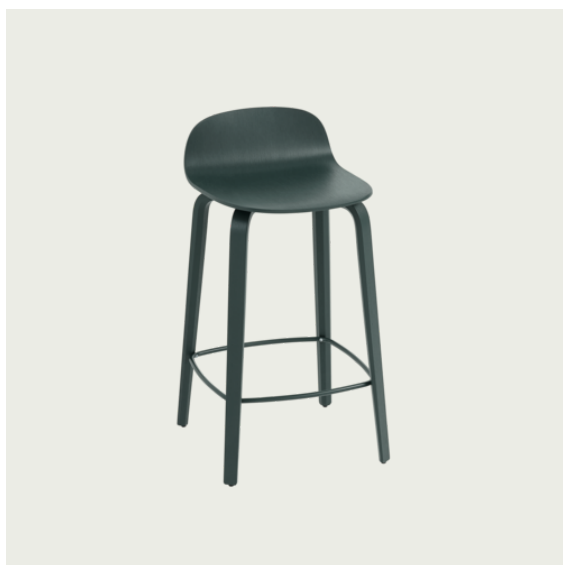

VISU COUNTER STOOL WOOD BASE - 65 CM / 25.6"

Shipper Colli	1
Gross Weight (kg)	5.6
Net Weight (kg)	4.08
Base color options	Black, Dark Green, Grey, Oak or Tan Rose
Warranty Period	5 years

Item No.	Color	Contract Price	Lead Time
Ready-To-Ship			
16131	Black/Black	SEK 4.639,70	-
16134	Dark Green/Dark Green	SEK 4.639,70	-
16132	Grey/Grey	SEK 4.639,70	-
16130	Oak/Oak	SEK 4.639,70	-
16135	Tan Rose/Tan Rose	SEK 4.639,70	-
16139	White/Oak	SEK 4.639,70	-
Made-To-Order			
21710	Remix - All Colors	SEK 5.546,10	7 weeks
21722	Canvas - All Colors	SEK 5.804,10	7 weeks
21721	Clara - All Colors	SEK 5.804,10	7 weeks
70386	Colline - All Colors	SEK 5.804,10	7 weeks
18937	Fiord - All Colors	SEK 5.804,10	7 weeks
70388	Re-wool - All Colors	SEK 5.804,10	7 weeks
70385	Sabi - All Colors	SEK 5.804,10	7 weeks
21712	Steelcut - All Colors	SEK 5.804,10	7 weeks
21713	Steelcut Trio - All Colors	SEK 5.804,10	7 weeks
21714	Hallingdal - All Colors	SEK 6.492,10	7 weeks
18919	Balder - All Colors	SEK 6.703,70	7 weeks
18808	Beck - All Colors	SEK 6.703,70	9 weeks
69144	Clay - All Colors	SEK 6.703,70	7 weeks
21715	Divina - All Colors	SEK 6.703,70	7 weeks