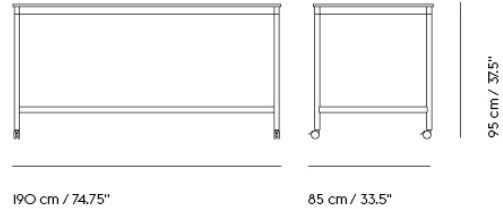

BASE HIGH TABLE / WITH CASTORS / 190 X 85 H: 95 CM / 74.8 X 33.5 H: 37.4"

Shipper Colli	2
Gross Weight (kg)	46
Net Weight (kg)	39.25
Base color options	Black or White
Warranty Period	10 years

Item No.	Color	Contract Price	Lead Time
Made-To-Order			
64315	Black Laminate/Plywood/Black	SEK 18.485,70	8 weeks
64379	Black Laminate/Plywood/White	SEK 18.485,70	8 weeks
64354	White Laminate/Plywood/Black	SEK 18.485,70	8 weeks
64418	White Laminate/Plywood/White	SEK 18.485,70	8 weeks
64331	Black Nanolaminat/Plywood/Black	SEK 22.785,70	8 weeks
64395	Black Nanolaminat/Plywood/White	SEK 22.785,70	8 weeks
64363	White Nanolaminat/Plywood/Black	SEK 22.785,70	8 weeks
64427	White Nanolaminat/Plywood/White	SEK 22.785,70	8 weeks
64339	Lacquered Oak Veneer/Plywood/Black	SEK 22.785,70	8 weeks
64403	Lacquered Oak Veneer/Plywood/White	SEK 22.785,70	8 weeks
64323	Black Linoleum/Plywood/Black	SEK 20.205,70	8 weeks
64387	Black Linoleum/Plywood/White	SEK 20.205,70	8 weeks