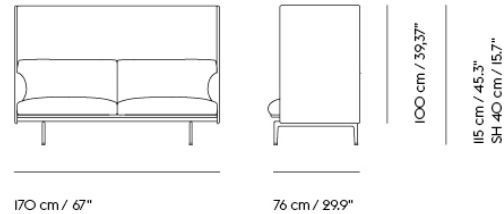

OUTLINE HIGHBACK SOFA 100 / 2-SEATER - POLISHED ALUMINUM BASE

Shipper Colli	I
Gross Weight (kg)	85.84
Net Weight (kg)	71.6
Additional Information	Please note that the highback height for this product is 100 cm / 39.4"
Warranty Period	10 years

Item No.	Color	Contract Price	Lead Time
Made-To-Order			
67858	Remix - All Colors	SEK 36.975,70	6 weeks
67860	Canvas - All Colors	SEK 41.275,70	6 weeks
67859	Clara - All Colors	SEK 41.275,70	6 weeks
91374	Colline - All Colors	SEK 41.275,70	6 weeks
67852	Fiord - All Colors	SEK 41.275,70	6 weeks
67855	Steelcut - All Colors	SEK 41.275,70	6 weeks
67854	Steelcut Trio - All Colors	SEK 41.275,70	6 weeks
67856	Hallingdal - All Colors	SEK 46.005,70	6 weeks
67871	Balder - All Colors	SEK 46.865,70	6 weeks
85720	Beck - All Colors	SEK 46.865,70	8 weeks
68293	Clay - All Colors	SEK 46.865,70	6 weeks
67861	Divina - All Colors	SEK 46.865,70	6 weeks
67862	Divina MD - All Colors	SEK 46.865,70	6 weeks
67863	Divina Melange - All Colors	SEK 46.865,70	6 weeks
76236	Ecriture - All Colors	SEK 46.865,70	6 weeks
97548	Hearth - All Colors	SEK 46.865,70	8 weeks
91505	Planum - All Colors	SEK 46.865,70	6 weeks
67872	Twill Weave - All Colors	SEK 46.865,70	6 weeks
67870	Vidar - All Colors	SEK 46.865,70	6 weeks

Extras

83061	Leather care set for Refine Leather	SEK 172,00	-