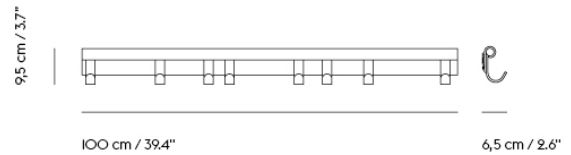

Shipper Colli 1
Gross Weight (kg) 3.3
Net Weight (kg) 2.4
Warranty Period 5 Years

Item No.	Color	Contract Price	Lead Time
Ready-To-Ship			
12393	Black	SEK 2.450,10	-
12395	Dark Green	SEK 2.450,10	-
12394	Plum	SEK 2.450,10	-
Extras			
12396	Extra Coat Hook - Black	SEK 184,90	-
12398	Extra Coat Hook - Dark Green	SEK 184,90	-
12397	Extra Coat Hook - Plum	SEK 184,90	-