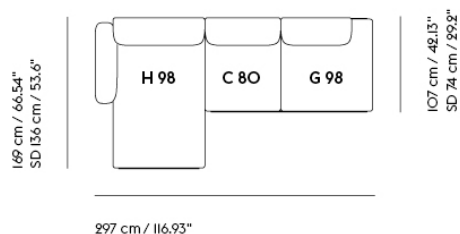

IN SITU MODULAR SOFA / 3-SEATER - CONFIGURATION 9

Shipper Colli	6
Gross Weight (kg)	167
Net Weight (kg)	128.5
Warranty Period	10 years

Item No.	Color	Contract Price	Lead Time
Ready-To-Ship			
41915	Frame and Module - Clay 12/Black	SEK 53,315,70	-
99826	Frame and Module - Ecriture 240/Black	SEK 53,315,70	-
Extras			
83061	Leather care set for Refine Leather	SEK 172,00	-