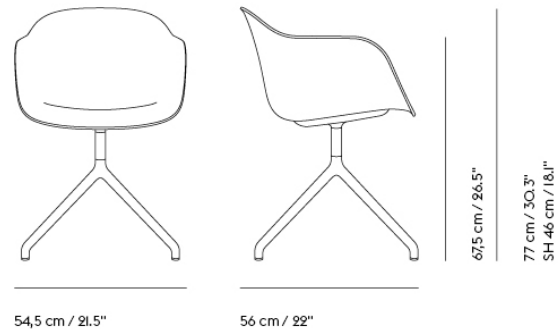

FIBER ARMCHAIR / SWIVEL BASE W. RETURN

Shipper Colli	1
Gross Weight (kg)	10.3
Net Weight (kg)	9.8
Base color options	Anthracite Black, White, Grey, Dusty Green or Polished Aluminum.
Warranty Period	5 years