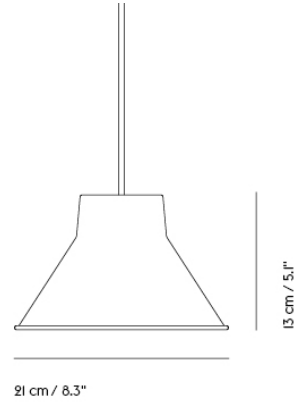

Shipper Colli	1
Gross Weight (kg)	1.54
Net Weight (kg)	0.82
Bulb included	Yes
Warranty Period	5 Years

Item No.	Color	Contract Price	Lead Time
Ready-To-Ship			
22868	Dark Green	SEK 1.504,10	-
22867	Deep Red	SEK 1.504,10	-
22865	Grey	SEK 1.504,10	-
22866	Sand	SEK 1.504,10	-
Extras			
22848	Dimmable Bulb for Ambit Pendant Lamp Ø16,6 cm and Top Pendant Lamp - Ø21 + Ø36 cm	SEK 179,00	-