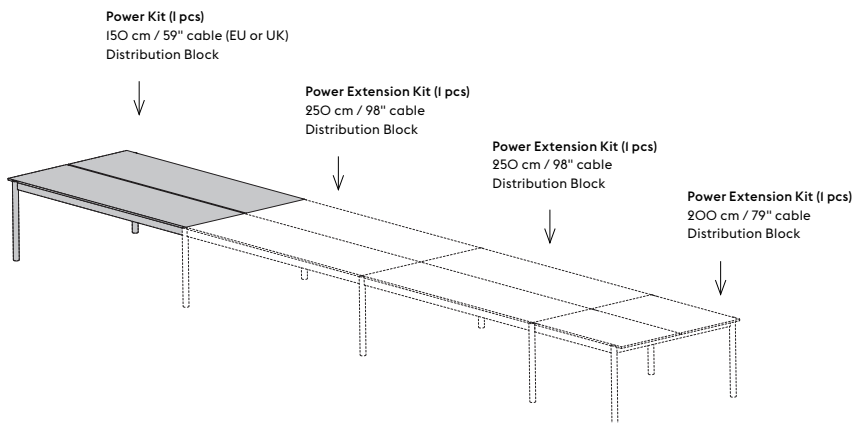

Example 2

OPTION B

1. TABLES / 2. ACCESSORIES / 3. LIGHTING / 4. TABLE POWER OUTLET / 5. INTEGRATED POWER / 6. CABLE TRAY