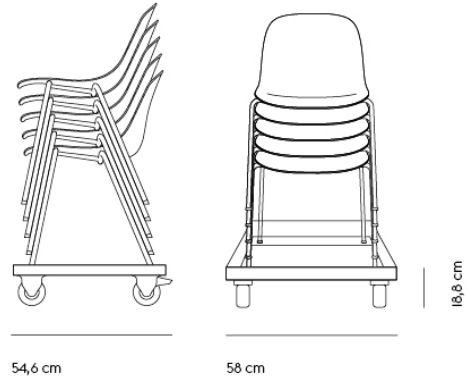

FIBER SIDE CHAIR A-BASE TRANSPORT TROLLEY

Shipper Colli	1
Gross Weight (kg)	14.65
Net Weight (kg)	14.6
Stacking information	We recommend stacking a maximum of 15 chairs
Stacking information	Stack up to 15 non-upholstered chairs or 10 upholstered on Trolley.
Warranty Period	5 years

Item No.	Color	Contract Price	Lead Time
Ready-To-Ship			
18264	Black	SEK 6.234,10	-