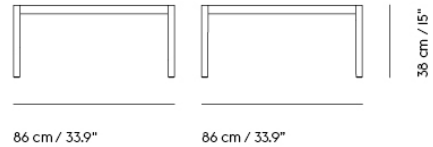

WORKSHOP COFFEE TABLE / 86 X 86 CM / 33.9" X 33.9"

Shipper Colli	1
Gross Weight (kg)	11.8
Net Weight (kg)	9.22
Warranty Period	10 years

Item No.	Color	Contract Price	Lead Time
Ready-To-Ship			
26057	Black	SEK 6.836,10	-
26056	Oak Veneer/Oak	SEK 6.836,10	-
26064	Black Linoleum/Black	SEK 6.578,10	-
26062	Warm Grey Linoleum/Oak	SEK 6.578,10	-