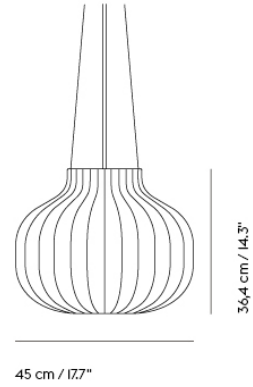

STRAND PENDANT LAMP / CLOSED Ø 45 CM / 17.7"

Shipper Colli 1
Gross Weight (kg) 4.29
Net Weight (kg) 2.1
Bulb included No
Warranty Period 5 years

Item No.	Color	Contract Price	Lead Time
Ready-To-Ship			
22368	White - Closed	SEK 5.202,10	-