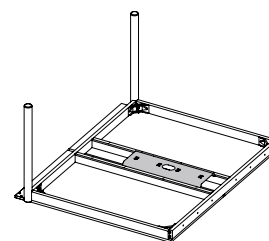

Linear System End Module – 120 cm / 47.2"

OPTION B

1. TABLES / 2. ACCESSORIES / 3. LIGHTING / 4. TABLE POWER OUTLET / 5. INTEGRATED POWER / 6. CABLE TRAY