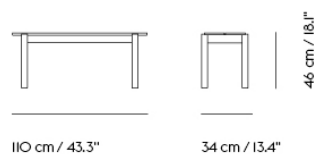

LINEAR WOOD BENCH / 110 X 34 CM / 43.3 X 13.4"

Shipper Colli	1
Gross Weight (kg)	12
Net Weight (kg)	7.034
Warranty Period	10 years

Item No.	Color	Contract Price	Lead Time
Ready-To-Ship			
30919	Oak	SEK 5.804,10	-