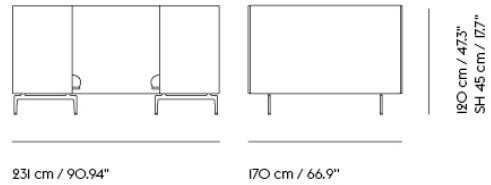

OUTLINE HIGHBACK CABIN 100 / 2-SEATER - BLACK BASE - SH: 45 CM / 17.7"

Shipper Colli	3
Gross Weight (kg)	111
Net Weight (kg)	81
Warranty Period	10 years

Item No.	Color	Contract Price	Lead Time
Made-To-Order			
80884	Remix - All Colors	SEK 70.515,70	6 weeks
80956	Canvas - All Colors	SEK 81.695,70	6 weeks
80920	Clara - All Colors	SEK 81.695,70	6 weeks
81254	Colline - All Colors	SEK 81.695,70	6 weeks
80668	Fiord - All Colors	SEK 81.695,70	6 weeks
80776	Steelcut - All Colors	SEK 81.695,70	6 weeks
80740	Steelcut Trio - All Colors	SEK 81.695,70	6 weeks
80812	Hallingdal - All Colors	SEK 87.285,70	6 weeks
80596	Balder - All Colors	SEK 88.575,70	6 weeks
85666	Beck - All Colors	SEK 88.575,70	8 weeks
81208	Clay - All Colors	SEK 88.575,70	6 weeks
80992	Divina - All Colors	SEK 88.575,70	6 weeks
81028	Divina MD - All Colors	SEK 88.575,70	6 weeks
81064	Divina Melange - All Colors	SEK 88.575,70	6 weeks
76174	Ecriture - All Colors	SEK 88.575,70	6 weeks
97666	Hearth - All Colors	SEK 88.575,70	8 weeks
81272	Planum - All Colors	SEK 88.575,70	6 weeks
80632	Twill Weave - All Colors	SEK 88.575,70	6 weeks
81172	Vidar - All Colors	SEK 88.575,70	6 weeks
Extras			
83061	Leather care set for Refine Leather	SEK 172,00	-