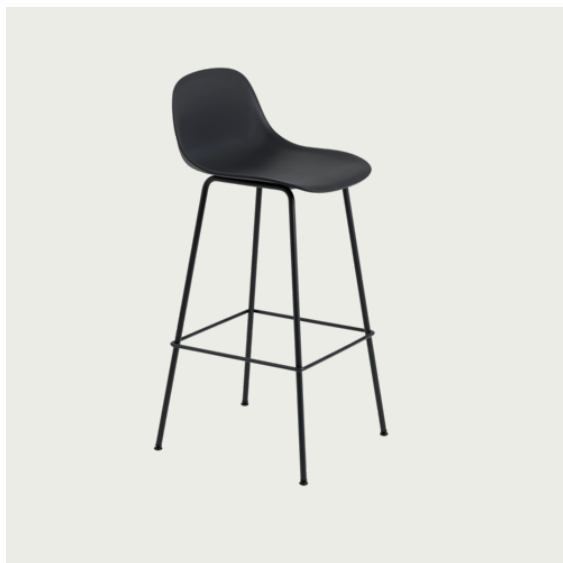

FIBER BAR STOOL / TUBE BASE - WITH BACKREST - 75 CM / 29.5"

Shipper Colli	1
Gross Weight (kg)	7
Net Weight (kg)	6.1
Base color options	Anthracite Black, Dusty Green, Grey or White
Warranty Period	10 years