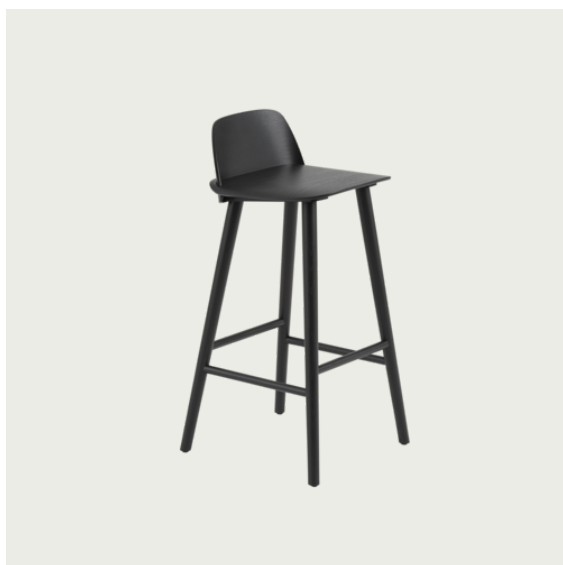

Shipper Colli 1
Gross Weight (kg) 5.6
Net Weight (kg) 4.3
Warranty Period 5 years

Item No.	Color	Contract Price	Lead Time
Ready-To-Ship			
32062	Black	SEK 4.295,70	-
32064	Green	SEK 4.295,70	-
32063	Grey	SEK 4.295,70	-
32066	Midnight Blue	SEK 4.295,70	-
32061	Oak	SEK 4.295,70	-
32067	Sand Yellow ***	SEK 4.295,70	-
32069	Stained Dark Brown	SEK 4.295,70	-
32065	Tan Rose	SEK 4.295,70	-
Made-To-Order			
32132	Black - With Steel Foot Protect	SEK 4.639,70	7 weeks
32134	Green - With Steel Foot Protect	SEK 4.639,70	7 weeks
32133	Grey - With Steel Foot Protect	SEK 4.639,70	7 weeks
32136	Midnight Blue - With Steel Foot Protect	SEK 4.639,70	7 weeks
32131	Oak - With Steel Foot Protect	SEK 4.639,70	7 weeks
32139	Stained Dark Brown - With Steel Foot Protect	SEK 4.639,70	7 weeks
32135	Tan Rose - With Steel Foot Protect	SEK 4.639,70	7 weeks
Extras			
80152	Felt glides for Nerd Series and Workshop Chair and Bench (4 pcs per pack) - Black	SEK 141,90	-
80153	Felt glides for Nerd Series and Workshop Chair and Bench (4 pcs per pack) - Grey	SEK 141,90	-