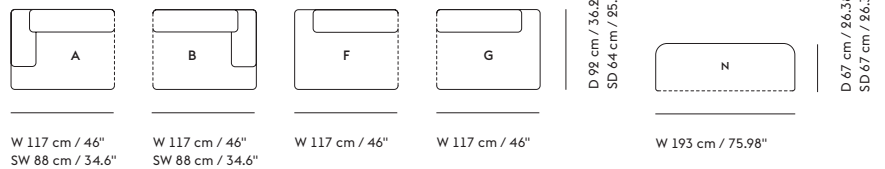

Designed with long, elegant lines, the Connect Modular Sofa's details of its small feet underneath for a hovering, light sentiment and pointy corners allow for the design to bring character to any space.

Create your own Connect Modular Sofa by choosing from 11 modules, following the guidelines below.

Visit planner.muuto.com to create your own configuration online.

Create your own Connect Configuration

1. SEATING MODULES

Select your desired seating modules.

Add the item numbers of the desired textile separately to your order.

Note

You can only connect seating modules with pre-mounted linking brackets on the sides, illustrated here with dotted lines. Please note that the modules H & I can only be used as a freestanding ottoman and not part of the sofa configuration.

END MODULES