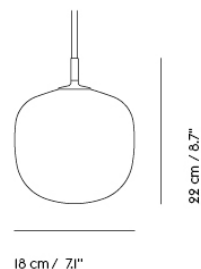

Shipper Colli	1
Gross Weight (kg)	1.912
Net Weight (kg)	0.712
Bulb included	Yes
Warranty Period	5 years

Item No.	Color	Contract Price	Lead Time
Ready-To-Ship			
22251	Black	SEK 2.364,10	-
22254	Deep Red	SEK 2.364,10	-
22252	Grey	SEK 2.364,10	-
22253	Orange	SEK 2.364,10	-
22250	White	SEK 2.364,10	-
Extras			
22540	Rime Cord for Ø12+Ø18+Ø25 - Grey (per linear meter)	SEK 34,00	-
22541	Rime Cord Ø12+Ø18+Ø25 cm - Orange (per linear meter)	SEK 34,00	-
15804	Fluid / Rime Ø12+Ø18+Ø25 Cord - White (per linear meter)	SEK 59,30	-
15801	Grain / Rime Ø12+Ø18+Ø25 Cord - Black (per linear meter)	SEK 59,30	-
15800	Rime Cord for Ø12+Ø18+Ø25 - Deep Red (per linear meter)	SEK 59,30	-