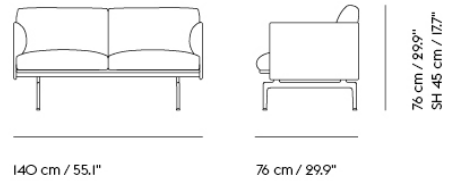

OUTLINE STUDIO SOFA / 140 CM / 55.1" - BLACK BASE - SH: 45 CM / 17.7"

Shipper Colli	1
Gross Weight (kg)	41
Net Weight (kg)	36
Warranty Period	10 years

Item No.	Color	Contract Price	Lead Time
Made-To-Order			
73142	Remix - All Colors	SEK 24.505,70	6 weeks
73144	Canvas - All Colors	SEK 29.665,70	6 weeks
73143	Clara - All Colors	SEK 29.665,70	6 weeks
91409	Colline - All Colors	SEK 29.665,70	6 weeks
73136	Fiord - All Colors	SEK 29.665,70	6 weeks
73139	Steelcut - All Colors	SEK 29.665,70	6 weeks
73138	Steelcut Trio - All Colors	SEK 29.665,70	6 weeks
73140	Hallingdal - All Colors	SEK 31.815,70	6 weeks
73156	Balder - All Colors	SEK 33.105,70	6 weeks
85753	Beck - All Colors	SEK 33.105,70	8 weeks
68376	Clay - All Colors	SEK 33.105,70	6 weeks
73145	Divina - All Colors	SEK 33.105,70	6 weeks
73146	Divina MD - All Colors	SEK 33.105,70	6 weeks
73147	Divina Melange - All Colors	SEK 33.105,70	6 weeks
76271	Ecriture - All Colors	SEK 33.105,70	6 weeks
97583	Hearth - All Colors	SEK 33.105,70	8 weeks
91540	Planum - All Colors	SEK 33.105,70	6 weeks
73157	Twill Weave - All Colors	SEK 33.105,70	6 weeks
73154	Vidar - All Colors	SEK 33.105,70	6 weeks
Extras			
83061	Leather care set for Refine Leather	SEK 172,00	-