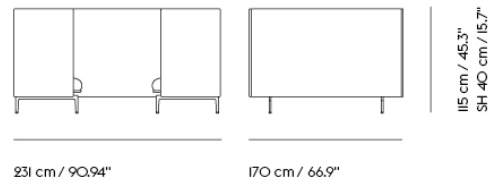

OUTLINE HIGHBACK CABIN 100 / 2-SEATER - BLACK BASE

Shipper Colli	3
Gross Weight (kg)	111
Net Weight (kg)	81
Warranty Period	10 years

Item No.	Color	Contract Price	Lead Time
Made-To-Order			
80868	Remix - All Colors	SEK 70.515,70	6 weeks
80940	Canvas - All Colors	SEK 81.695,70	6 weeks
80904	Clara - All Colors	SEK 81.695,70	6 weeks
81246	Colline - All Colors	SEK 81.695,70	6 weeks
80652	Fiord - All Colors	SEK 81.695,70	6 weeks
80760	Steelcut - All Colors	SEK 81.695,70	6 weeks
80724	Steelcut Trio - All Colors	SEK 81.695,70	6 weeks
80796	Hallingdal - All Colors	SEK 87.285,70	6 weeks
80580	Balder - All Colors	SEK 88.575,70	6 weeks
85658	Beck - All Colors	SEK 88.575,70	8 weeks
81192	Clay - All Colors	SEK 88.575,70	6 weeks
80976	Divina - All Colors	SEK 88.575,70	6 weeks
81012	Divina MD - All Colors	SEK 88.575,70	6 weeks
81048	Divina Melange - All Colors	SEK 88.575,70	6 weeks
76166	Ecriture - All Colors	SEK 88.575,70	6 weeks
97650	Hearth - All Colors	SEK 88.575,70	8 weeks
81264	Planum - All Colors	SEK 88.575,70	6 weeks
80616	Twill Weave - All Colors	SEK 88.575,70	6 weeks
81156	Vidar - All Colors	SEK 88.575,70	6 weeks
Extras			
83061	Leather care set for Refine Leather	SEK 172,00	-