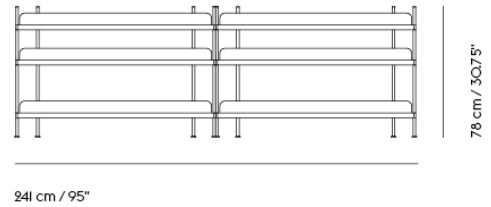

COMPILE SHELVING SYSTEM / CONFIGURATION 6

Shipper Colli 7
Gross Weight (kg) 66.81
Net Weight (kg) 54.21
Warranty Period 10 years

Item No.	Color	Contract Price	Lead Time
Ready-To-Ship			
50075	Black	SEK 16.335,70	-
50076	Grey	SEK 16.335,70	-
50077	White	SEK 16.335,70	-