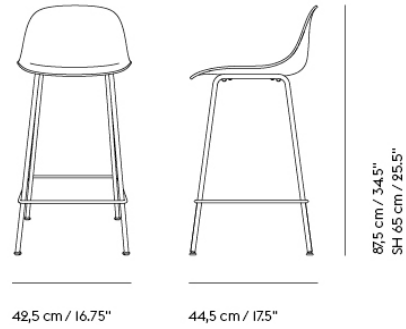

FIBER COUNTER STOOL / TUBE BASE - WITH BACKREST - 65 CM / 25.6"

Shipper Colli	1
Gross Weight (kg)	7
Net Weight (kg)	5.1
Base color options	Anthracite Black, Dusty Green, Grey or White
Warranty Period	10 years

Item No.	Color	Contract Price	Lead Time
Ready-To-Ship			
58917	Black/Anthracite Black (Recycled Plastic)	SEK 2.450,10	-
58918	Grey/Grey (Recycled Plastic)	SEK 2.450,10	-
58919	Natural White/White (Recycled Plastic)	SEK 2.450,10	-
Made-To-Order			
59078	Dusty Green/Dusty Green (Recycled Plastic)	SEK 2.450,10	3 weeks
59079	Ochre/Black (Recycled Plastic)	SEK 2.450,10	3 weeks
23690	Remix - All Colors	SEK 4.381,70	4 weeks
23698	Canvas - All Colors	SEK 4.858,10	4 weeks
23697	Clara - All Colors	SEK 4.858,10	4 weeks
59562	Fiord - All Colors	SEK 4.858,10	4 weeks
55028	Hero - All Colors	SEK 4.858,10	4 weeks
19675	Re-wool - All Colors	SEK 4.858,10	4 weeks
19563	Sabi - All Colors	SEK 4.858,10	4 weeks
23691	Steelcut - All Colors	SEK 4.858,10	4 weeks
23692	Steelcut Trio - All Colors	SEK 4.858,10	4 weeks
23693	Hallingdal - All Colors	SEK 5.202,10	4 weeks
55145	Balder - All Colors	SEK 5.327,70	4 weeks
13684	Beck - All Colors	SEK 5.327,70	6 weeks
58017	Clay - All Colors	SEK 5.327,70	4 weeks
23694	Divina - All Colors	SEK 5.327,70	4 weeks
23699	Divina MD - All Colors	SEK 5.327,70	4 weeks