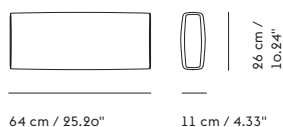

2. CUSHIONS

Specify optional cushions in the desired textile for added comfort and a lounging expression.