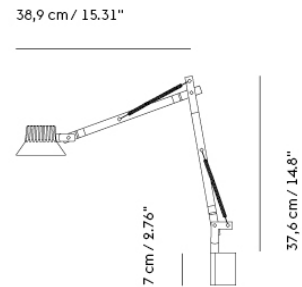

- Shipper Colli 2
- Gross Weight (kg) 1.17
- Net Weight (kg) 0.67
- Bulb included Dimmable, integrated, and non-user replaceable LED
- Warranty period 5 years

Item No.	Color	Contract Price	Lead Time
Ready-To-Ship			
14389	Black	SEK 3.482,10	-
14401	Brown Green	SEK 3.482,10	-