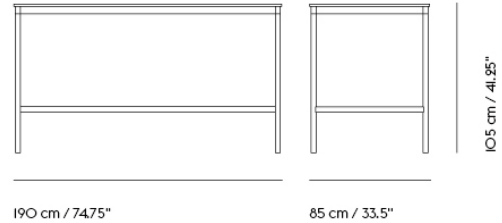

BASE HIGH TABLE / 190 X 85 H: 105 CM / 74.8 X 33.5 H: 41.3"

Shipper Colli	2
Gross Weight (kg)	47
Net Weight (kg)	40.25
Base color options	Black or White
Warranty Period	10 years

Item No.	Color	Contract Price	Lead Time
Ready-To-Ship			
62066	White Laminate/Plywood/Black	SEK 17.625,70	-
62065	White Laminate/Plywood/White	SEK 17.625,70	-
64777	Lacquered Oak Veneer/Plywood/Black	SEK 21.495,70	-
64776	Lacquered Oak Veneer/Plywood/White	SEK 21.495,70	-
62070	Black Linoleum/Plywood/Black	SEK 19.345,70	-
62069	Black Linoleum/Plywood/White	SEK 19.345,70	-
Made-To-Order			
62068	Black Laminate/Plywood/Black	SEK 17.625,70	8 weeks
62067	Black Laminate/Plywood/White	SEK 17.625,70	8 weeks
62076	Black Nanolaminate/Plywood/Black	SEK 22.785,70	8 weeks
62075	Black Nanolaminate/Plywood/White	SEK 22.785,70	8 weeks
62074	White Nanolaminate/Plywood/Black	SEK 22.785,70	8 weeks
62073	White Nanolaminate/Plywood/White	SEK 22.785,70	8 weeks
Extras			
70721	Adjustable Feet for Base Table - Set of 4		-