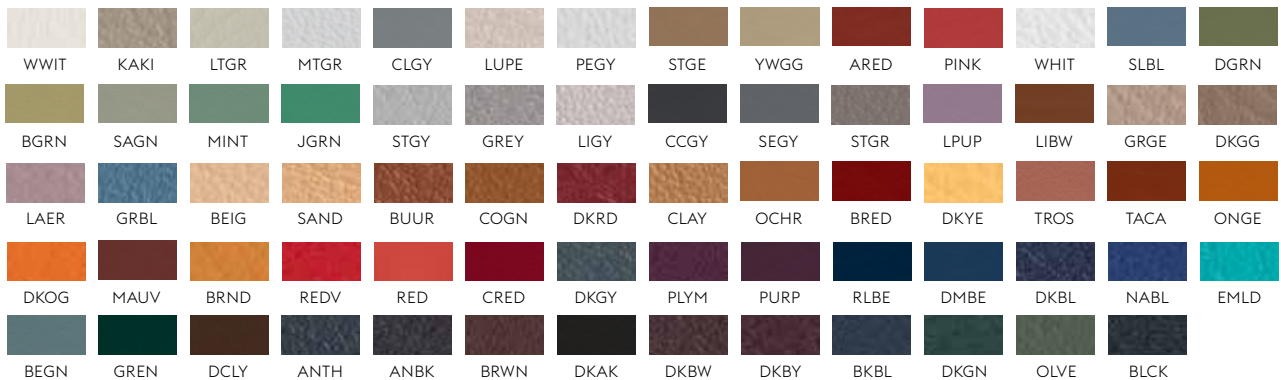

LEATHER OPTIONS

At Muuto, we work with some of the leading European leather suppliers to ensure that the leather used for our designs is always of the highest possible standard. Our leather options range from the Refine Leather, a modern and sleek full-grain leather with a soft touch, over Easy Leather, a lightly buffed natural grain leather with a soft and waxy feel along with a matte look, to our Endure Leather, a pliable and extremely durable semi-aniline leather ideal for hard contract environments.

ALLURE LEATHER

Soft nubuck aniline leather from European raw hides, known for its exclusive appeal and soft, velvety feel. The leather is dyed through, chrome tanned and produced without the use of PCP and CFC which can be damaging to the environment.

EASY LEATHER

Lightly Buffed Natural Grain Leather
Raw material: Designed and processed in Italy. The leather is dyed through, chrome tanned and finishing is with resins and pigments.

ENDURE LEATHER

Semi-aniline leather with high durability, making it ideal for contract environments.
Raw material: Leather from Scandinavian raw hides.
The leather is dyed through a chrome free tanning process. Also available in custom colors in a minimum of 1 hide.