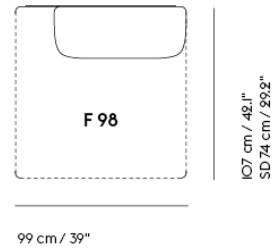

IN SITU MODULAR SOFA / LEFT OPEN-ENDED MODULE (F98)

Shipper Colli	1
Gross Weight (kg)	30.2
Net Weight (kg)	25.7
Please note	This product features an open end on the left-hand side when facing the product from the front.
Please note	This variant is a Seating Module only and does not include a Frame Section.
Warranty Period	10 years

Item No.	Color	Contract Price	Lead Time
Ready-To-Ship			
41125-12	Clay 12	SEK 14.185,70	-
98867-240	Ecriture 240	SEK 14.185,70	-
Made-To-Order			
99038	Remix - All Colors	SEK 11.175,70	6 weeks
95555	Colline - All Colors	SEK 12.465,70	6 weeks
41143	Fiord - All Colors	SEK 12.465,70	6 weeks
95505	Re-wool - All Colors	SEK 12.465,70	6 weeks
98805	Sabi - All Colors	SEK 12.465,70	6 weeks
41152	Hallingdal - All Colors	SEK 13.325,70	6 weeks
99301	Beck - All Colors	SEK 14.185,70	8 weeks
41125	Clay - All Colors	SEK 14.185,70	6 weeks
41161	Divina - All Colors	SEK 14.185,70	6 weeks
41170	Divina MD - All Colors	SEK 14.185,70	6 weeks
41179	Divina Melange - All Colors	SEK 14.185,70	6 weeks
98867	Ecriture - All Colors	SEK 14.185,70	6 weeks
99235	Hearth - All Colors	SEK 14.185,70	8 weeks
76408	Planum - All Colors	SEK 14.185,70	6 weeks
95605	Twill Weave - All Colors	SEK 14.185,70	6 weeks
41188	Vidar - All Colors	SEK 14.185,70	6 weeks