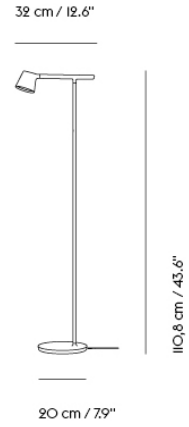

TIP FLOOR LAMP

831

Shipper Colli	1
Gross Weight (kg)	5.6
Net Weight (kg)	2.65
Bulb included	Yes. Integrated non-replaceable LED
Warranty Period	5 years

Item No.	Color	Contract Price	Lead Time
Ready-To-Ship			
22317	Black	SEK 4.037,70	-
22316	Grey	SEK 4.037,70	-
22318	White	SEK 4.037,70	-