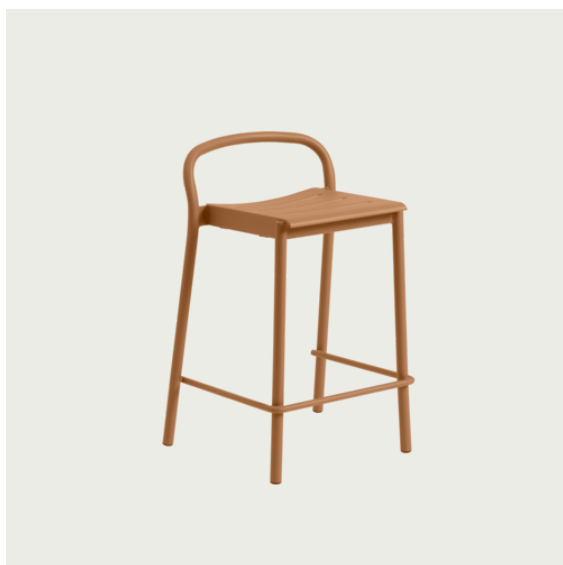

LINEAR STEEL COUNTER STOOL 65 CM / 25.6"

Shipper Colli	1
Gross Weight (kg)	12.1
Net Weight (kg)	8.9
Stacking Information	Linear Steel Counter Stool stacks up to 5 stools on the floor.
Warranty period	5 years

Item No.	Color	Contract Price	Lead Time
Ready-To-Ship			
31307	Anthracite Black	SEK 3.482,10	-
31310	Burnt Orange	SEK 3.482,10	-
31309	Dark Green	SEK 3.482,10	-
31360	Grey	SEK 3.482,10	-
31362	Pale Blue	SEK 3.482,10	-
Extras			
31601	Bar/Counter Seat Pad - Twitell - Dark Grey	SEK 403,30	-
31600	Bar/Counter Seat Pad - Twitell - Light Grey	SEK 403,30	-