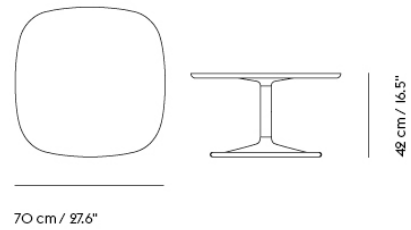

**SOFT COFFEE TABLE / 70 X 70 H: 42 CM /
27.6 X 27.6 H: 16.5"**

Shipper Colli	3
Gross Weight (kg)	21.823
Net Weight (kg)	17.417
Warranty period	5 years

Item No.	Color	Contract Price	Lead Time
Ready-To-Ship			
10771	Beige Green Laminate/Beige Green	SEK 7.735,70	-
10769	Black Nanolaminate/Black	SEK 8.212,10	-
10770	Grey Linoleum/Grey	SEK 7.735,70	-
10774	Dark Oiled Oak/Black	SEK 8.556,10	-
10772	Solid Oak/Grey	SEK 8.556,10	-