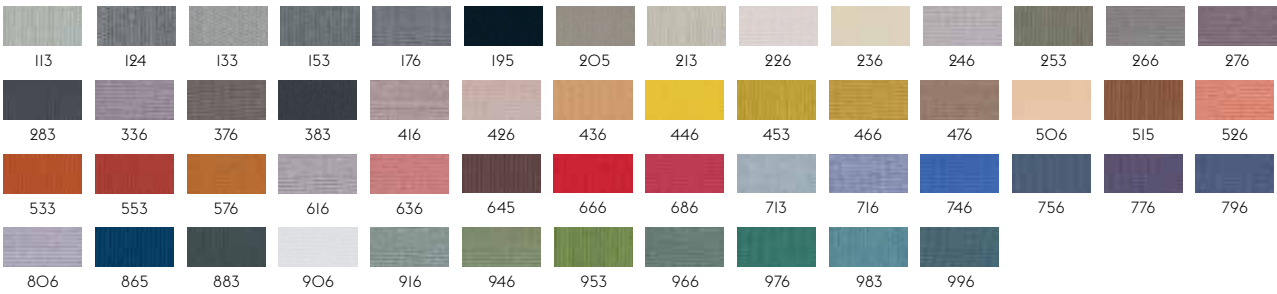

STEELCUT TRIO BY KVADRAT

Designer: Dijkmeijer & Ridolfo.

Composition: 90% new wool worsted, 10% nylon.

Durability: 100.000 martindale / Lightfastness 5-7 (ISO I-8).

Sustainability: Complies with both EU ecolabel "The Flower" and Greenguard Gold Certification.

105