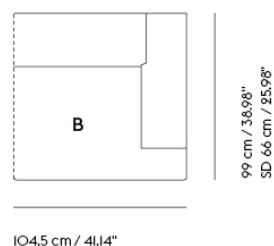

CONNECT SOFT MODULAR SOFA / RIGHT ARMREST (B)

Shipper Colli	1
Gross Weight (kg)	50
Net Weight (kg)	38.3
Please note	This product features an armrest on the right-hand side when facing the product from the front
Warranty Period	10 years

Item No.	Color	Contract Price	Lead Time
Ready-To-Ship			
94510-128	Re-wool 128	SEK 17.625,70	-
94618-12	Clay 12	SEK 18.485,70	-
Made-To-Order			
94519	Remix - All Colors	SEK 14.615,70	6 weeks
94564	Canvas - All Colors	SEK 17.625,70	6 weeks
94573	Clara - All Colors	SEK 17.625,70	6 weeks
94537	Fiord - All Colors	SEK 17.625,70	6 weeks
94510	Re-wool - All Colors	SEK 17.625,70	6 weeks
98823	Sabi - All Colors	SEK 17.625,70	6 weeks
94546	Steelcut - All Colors	SEK 17.625,70	6 weeks
94555	Steelcut Trio - All Colors	SEK 17.625,70	6 weeks
94582	Hallingdal - All Colors	SEK 18.055,70	6 weeks
94501	Balder - All Colors	SEK 18.485,70	6 weeks
99441	Beck - All Colors	SEK 18.485,70	8 weeks
94618	Clay - All Colors	SEK 18.485,70	6 weeks
94591	Divina - All Colors	SEK 18.485,70	6 weeks
94600	Divina MD - All Colors	SEK 18.485,70	6 weeks
94609	Divina Melange - All Colors	SEK 18.485,70	6 weeks
98843	Ecriture - All Colors	SEK 18.485,70	6 weeks
66701	Hearth - All Colors	SEK 18.485,70	8 weeks
76415	Planum - All Colors	SEK 18.485,70	6 weeks