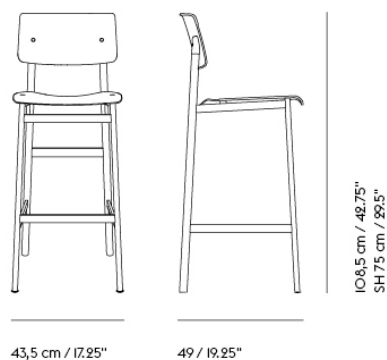

Shipper Colli	1
Gross Weight (kg)	12.05
Net Weight (kg)	8.5
Base color options	Black, Deep Red, Dusty Green or Grey
Warranty Period	10 years

Item No.	Color	Contract Price	Lead Time
Ready-To-Ship			
30245	Black/Black	SEK 4.514,10	-
30241	Oak/Black	SEK 4.514,10	-
30261	Oak/Deep Red	SEK 4.514,10	-
30244	Oak/Dusty Green	SEK 4.514,10	-
30262	Oak/Grey	SEK 4.514,10	-
30268	Stained Dark Brown/Black	SEK 4.514,10	-
Made-To-Order			
30263	Stained Dark Brown/Grey	SEK 4.514,10	>MOQ: 4 7 weeks
40405	Remix - Black/Black	SEK 5.890,10	>MOQ: 4 7 weeks
40406	Remix - Black/Dark Stained Brown	SEK 5.890,10	>MOQ: 4 7 weeks
40401	Remix - Black/Oak	SEK 5.890,10	>MOQ: 4 7 weeks
34596	Remix - Deep Red/Oak	SEK 5.890,10	>MOQ: 4 7 weeks
40404	Remix - Dusty Green/Oak	SEK 5.890,10	>MOQ: 4 7 weeks
34486	Remix - Grey/Oak	SEK 5.890,10	>MOQ: 4 7 weeks
34694	Remix - Grey/Stained Dark Brown	SEK 5.890,10	>MOQ: 4 7 weeks
40485	Canvas - Black/Black	SEK 6.148,10	>MOQ: 4 7 weeks
40486	Canvas - Black/Dark Stained Brown	SEK 6.148,10	>MOQ: 4 7 weeks
40481	Canvas - Black/Oak	SEK 6.148,10	>MOQ: 4 7 weeks
34604	Canvas - Deep Red/Oak	SEK 6.148,10	>MOQ: 4 7 weeks
40484	Canvas - Dusty Green/Oak	SEK 6.148,10	>MOQ: 4 7 weeks
34494	Canvas - Grey/Oak	SEK 6.148,10	>MOQ: 4 7 weeks