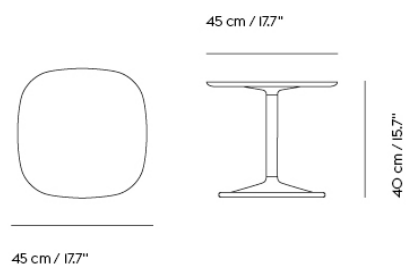

SOFT SIDE TABLE / 45 X 45 H: 40 CM / 17.7 X 17.7 H: 15.7"

Shipper Colli	2
Gross Weight (kg)	8.939
Net Weight (kg)	7.649
Warranty period	10 years

Item No.	Color	Contract Price	Lead Time
Ready-To-Ship			
13971	Orange Laminate/Orange ***	SEK 4.037,70	-
13973	Oiled Smoked Oak/Black ***	SEK 4.639,70	-