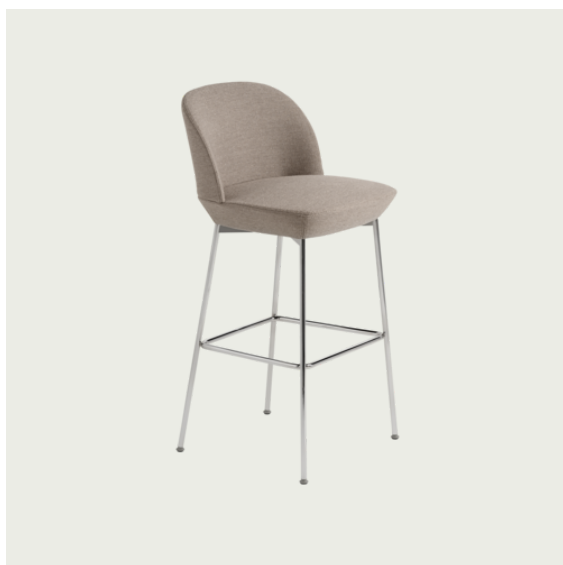

Shipper Colli	I
Gross Weight (kg)	11
Net Weight (kg)	8.2
Base color options	Chrome or Anthracite Black
Warranty Period	10 years

Item No.	Color	Contract Price	Lead Time
Made-To-Order			
14707	Clara - All Colors	SEK 7.305,70	4 weeks
30148	Colline - All Colors	SEK 7.305,70	4 weeks
14706	Fiord - All Colors	SEK 7.305,70	4 weeks
19509	Re-wool - All Colors	SEK 7.305,70	4 weeks
19489	Sabi - All Colors	SEK 7.305,70	4 weeks
14701	Steelcut - All Colors	SEK 7.305,70	4 weeks
14702	Steelcut Trio - All Colors	SEK 7.305,70	4 weeks
14703	Hallingdal - All Colors	SEK 7.993,70	4 weeks
14713	Still - All Colors	SEK 7.993,70	4 weeks
16685	Beck - All Colors	SEK 8.079,70	6 weeks
14636	Clay - All Colors	SEK 8.079,70	4 weeks
14704	Divina - All Colors	SEK 8.079,70	4 weeks
14709	Divina MD - All Colors	SEK 8.079,70	4 weeks
14710	Divina Melange - All Colors	SEK 8.079,70	4 weeks
59866	Ecriture - All Colors	SEK 8.079,70	4 weeks
16705	Hearth - All Colors	SEK 8.079,70	6 weeks
19529	Planum - All Colors	SEK 8.079,70	4 weeks
14719	Twill Weave - All Colors	SEK 8.079,70	4 weeks
14721	Vidar - All Colors	SEK 8.079,70	4 weeks

Extras