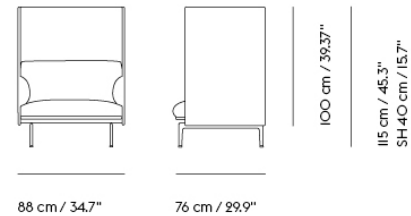

OUTLINE HIGHBACK SOFA 100 / 1-SEATER - BLACK BASE

Shipper Colli	1
Gross Weight (kg)	63
Net Weight (kg)	54
Additional Information	Please note that the highback height for this product is 100 cm / 39.4"
Warranty Period	10 years

Item No.	Color	Contract Price	Lead Time
Made-To-Order			
69384	Remix - All Colors	SEK 26.225,70	6 weeks
69386	Canvas - All Colors	SEK 30.095,70	6 weeks
69385	Clara - All Colors	SEK 30.095,70	6 weeks
91390	Colline - All Colors	SEK 30.095,70	6 weeks
69378	Fiord - All Colors	SEK 30.095,70	6 weeks
69381	Steelcut - All Colors	SEK 30.095,70	6 weeks
69380	Steelcut Trio - All Colors	SEK 30.095,70	6 weeks
69382	Hallingdal - All Colors	SEK 32.675,70	6 weeks
69397	Balder - All Colors	SEK 34.395,70	6 weeks
85736	Beck - All Colors	SEK 34.395,70	8 weeks
68345	Clay - All Colors	SEK 34.395,70	6 weeks
69387	Divina - All Colors	SEK 34.395,70	6 weeks
69388	Divina MD - All Colors	SEK 34.395,70	6 weeks
69389	Divina Melange - All Colors	SEK 34.395,70	6 weeks
76252	Ecriture - All Colors	SEK 34.395,70	6 weeks
97564	Hearth - All Colors	SEK 34.395,70	8 weeks
91521	Planum - All Colors	SEK 34.395,70	6 weeks
69398	Twill Weave - All Colors	SEK 34.395,70	6 weeks
69396	Vidar - All Colors	SEK 34.395,70	6 weeks

Extras

83061	Leather care set for Refine Leather	SEK 172,00	-