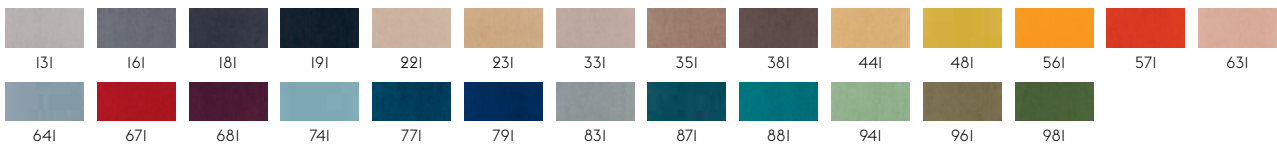

114

STILL BY KVADRAT

Designer: Georgina Wright.

Composition: 100% Trevira CS.

Durability: 50.000 Martindale / Lightfastness: 6

111

TWILL WEAVE BY KVADRAT

Designer: Jonathan Olivares.