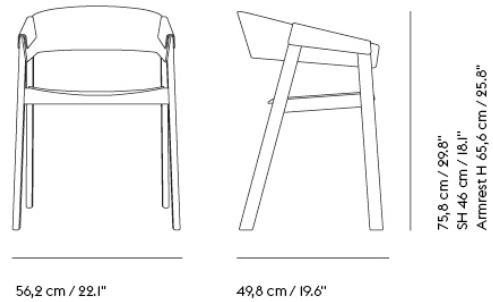

Shipper Colli	1
Gross Weight (kg)	6.9
Net Weight (kg)	5
Base color options	Black, Dark Beige, Green, Oak or Stained Dark Brown
Warranty Period	10 years

Item No.	Color	Contract Price	Lead Time
Ready-To-Ship			
15161	Black	SEK 4.295,70	-
15167	Dark Beige	SEK 4.295,70	-
15163	Green	SEK 4.295,70	-
15160	Oak	SEK 4.295,70	-
15164	Stained Dark Brown	SEK 4.295,70	-
Made-To-Order			
15171	Remix - All Colors	SEK 5.155,70	7 weeks
15080	Canvas - All Colors	SEK 5.460,10	7 weeks
15079	Clara - All Colors	SEK 5.460,10	7 weeks
70351	Colline - All Colors	SEK 5.460,10	7 weeks
17808	Fiord - All Colors	SEK 5.460,10	7 weeks
70353	Re-wool - All Colors	SEK 5.460,10	7 weeks
70350	Sabi - All Colors	SEK 5.460,10	7 weeks
15066	Steelcut - All Colors	SEK 5.460,10	7 weeks
15067	Steelcut Trio - All Colors	SEK 5.460,10	7 weeks
15068	Hallingdal - All Colors	SEK 5.671,70	7 weeks
13476	Beck - All Colors	SEK 5.804,10	9 weeks
69132	Clay - All Colors	SEK 5.804,10	7 weeks
15069	Divina - All Colors	SEK 5.804,10	7 weeks
15070	Divina MD - All Colors	SEK 5.804,10	7 weeks
15078	Divina Melange - All Colors	SEK 5.804,10	7 weeks