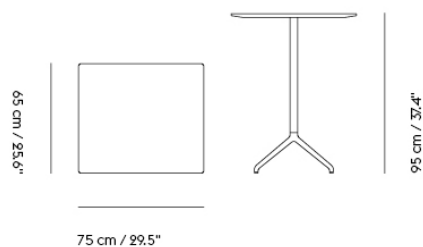

STILL CAFÉ TABLE / 75 X 65 H: 95 CM / 29.5 X 25.6 H: 37.4"

Shipper Colli	2
Gross Weight (kg)	18.7
Net Weight (kg)	13.848
Base color options	White, Black
Warranty Period	10 years

Item No.	Color	Contract Price	Lead Time
Ready-To-Ship			
65594	Black Nanolaminate/Anthracite Black	SEK 6.234,10	-
65593	Black Nanolaminate/White	SEK 6.234,10	-
65592	White Nanolaminate/Anthracite Black	SEK 6.234,10	-
65591	White Nanolaminate/White	SEK 6.234,10	-
Made-To-Order			
65516	Black Linoleum/Anthracite Black	SEK 6.234,10	6 weeks
65515	Black Linoleum/White	SEK 6.234,10	6 weeks