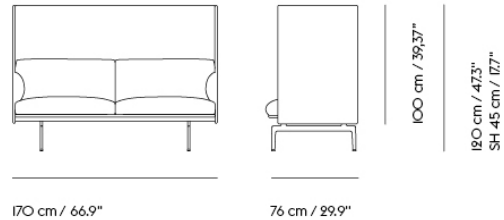

OUTLINE HIGHBACK SOFA 100 / 2-SEATER - POLISHED ALUMINUM BASE - SH: 45 CM / 17.7"

Shipper Colli	1
Gross Weight (kg)	85.84
Net Weight (kg)	71.6
Additional Information	Please note that the highback height for this product is 100 cm / 39.4"
Warranty Period	10 years

Item No.	Color	Contract Price	Lead Time
Made-To-Order			
69696	Remix - All Colors	SEK 36.975,70	6 weeks
69698	Canvas - All Colors	SEK 41.275,70	6 weeks
69697	Clara - All Colors	SEK 41.275,70	6 weeks
91404	Colline - All Colors	SEK 41.275,70	6 weeks
69690	Fiord - All Colors	SEK 41.275,70	6 weeks
69693	Steelcut - All Colors	SEK 41.275,70	6 weeks
69692	Steelcut Trio - All Colors	SEK 41.275,70	6 weeks
69694	Hallingdal - All Colors	SEK 46.005,70	6 weeks
69709	Balder - All Colors	SEK 46.865,70	6 weeks
85748	Beck - All Colors	SEK 46.865,70	8 weeks
68294	Clay - All Colors	SEK 46.865,70	6 weeks
69699	Divina - All Colors	SEK 46.865,70	6 weeks
69700	Divina MD - All Colors	SEK 46.865,70	6 weeks
69701	Divina Melange - All Colors	SEK 46.865,70	6 weeks
76266	Ecriture - All Colors	SEK 46.865,70	6 weeks
97578	Hearth - All Colors	SEK 46.865,70	8 weeks
91535	Planum - All Colors	SEK 46.865,70	6 weeks
69783	Twill Weave - All Colors	SEK 46.865,70	6 weeks
69708	Vidar - All Colors	SEK 46.865,70	6 weeks

Extras

83061	Leather care set for Refine Leather	SEK 172,00	-