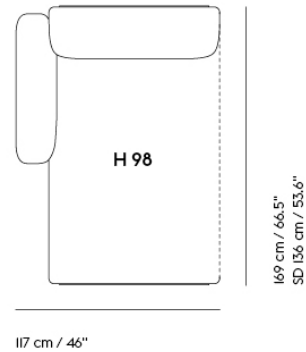

IN SITU MODULAR SOFA / LEFT ARMREST LOUNGE MODULE (H98)

Shipper Colli	1
Gross Weight (kg)	55.8
Net Weight (kg)	42.7
Please note	This product features an armrest on the left-hand side when facing the product from the front.
Please note	This variant is a Seating Module only and does not include a Frame Section.
Warranty Period	10 years

Item No.	Color	Contract Price	Lead Time
Ready-To-Ship			
41127-12	Clay 12	SEK 22.355,70	-
98869-240	Ecriture 240	SEK 22.355,70	-
Made-To-Order			
99040	Remix - All Colors	SEK 18.055,70	6 weeks
95557	Colline - All Colors	SEK 20.205,70	6 weeks
41145	Fiord - All Colors	SEK 20.205,70	6 weeks
95507	Re-wool - All Colors	SEK 20.205,70	6 weeks
98807	Sabi - All Colors	SEK 20.205,70	6 weeks
41154	Hallingdal - All Colors	SEK 21.495,70	6 weeks
99303	Beck - All Colors	SEK 22.355,70	8 weeks
41127	Clay - All Colors	SEK 22.355,70	6 weeks
41163	Divina - All Colors	SEK 22.355,70	6 weeks
41172	Divina MD - All Colors	SEK 22.355,70	6 weeks
41181	Divina Melange - All Colors	SEK 22.355,70	6 weeks
98869	Ecriture - All Colors	SEK 22.355,70	6 weeks
99237	Hearth - All Colors	SEK 22.355,70	8 weeks
76410	Planum - All Colors	SEK 22.355,70	6 weeks
95607	Twill Weave - All Colors	SEK 22.355,70	6 weeks
41190	Vidar - All Colors	SEK 22.355,70	6 weeks