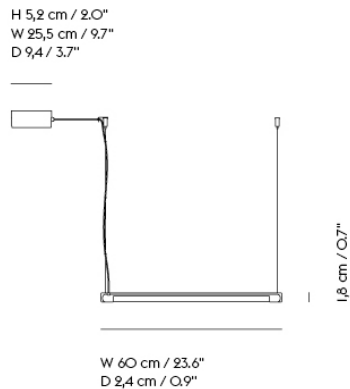

- Shipper Colli 1
- Gross Weight (kg) 1.08
- Net Weight (kg) 0.65
- Bulb included Dimmable, integrated, and non-user replaceable LED
- Warranty Period 5 years

Item No.	Color	Contract Price	Lead Time
Ready-To-Ship			
22750	Black	SEK 3.482,10	-
22752	Deep Red	SEK 3.482,10	-
22751	Grey	SEK 3.482,10	-