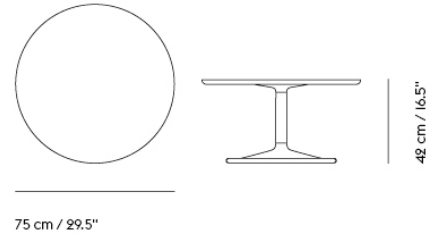

**SOFT COFFEE TABLE / Ø 75 H: 42 CM / Ø
27.6 H: 16.5"**

Shipper Colli	3
Gross Weight (kg)	20.923
Net Weight (kg)	16.517
Warranty period	10 years

Item No.	Color	Contract Price	Lead Time
Ready-To-Ship			
10761	Beige Green Laminate/Beige Green	SEK 7.735,70	-
10759	Black Nanolaminate/Black	SEK 8.212,10	-
10760	Grey Linoleum/Grey	SEK 7.735,70	-
10763	Dark Oiled Oak/Black	SEK 8.556,10	-
10762	Solid Oak/Grey	SEK 8.556,10	-