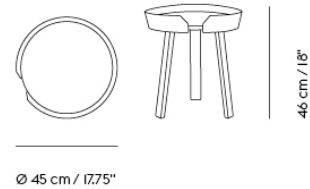

AROUND COFFEE TABLE / SMALL

Shipper Colli 1
Gross Weight (kg) 3.82
Net Weight (kg) 2.94
Warranty Period 5 years

Item No.	Color	Contract Price	Lead Time
Ready-To-Ship			
60012	Oak	SEK 3.826,10	-
60015	Anthracite	SEK 3.826,10	-
60011	Ash	SEK 3.826,10	-
60013	Black	SEK 3.826,10	-
60017	Dark Green	SEK 3.826,10	-
60016	Dusty Green	SEK 3.826,10	-
60014	Grey	SEK 3.826,10	-
60019	Light Blue	SEK 3.826,10	-
60020	Stained Dark Brown	SEK 3.826,10	-
60018	White	SEK 3.826,10	-
COM/COL & Specials			
60021	Special Color	SEK 4.037,70	>MOQ: 100 8 weeks