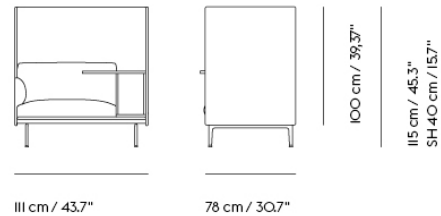

OUTLINE HIGHBACK WORK 100 / RIGHT - POLISHED ALUMINUM BASE

Shipper Colli	1
Gross Weight (kg)	83
Net Weight (kg)	74
Please note	That this product features a table on the right-hand side when facing the product from the front.
Warranty Period	5 years

Item No.	Color	Contract Price	Lead Time
Made-To-Order			
68016	Remix - All Colors	SEK 39,985,70	6 weeks
68020	Canvas - All Colors	SEK 43,860,00	6 weeks
68018	Clara - All Colors	SEK 43,860,00	6 weeks
91379	Colline - All Colors	SEK 43,860,00	6 weeks
68004	Fiord - All Colors	SEK 43,860,00	6 weeks
68010	Steelcut - All Colors	SEK 43,860,00	6 weeks
68008	Steelcut Trio - All Colors	SEK 43,860,00	6 weeks
68012	Hallingdal - All Colors	SEK 46,865,70	6 weeks
68201	Balder - All Colors	SEK 48,155,70	6 weeks
85725	Beck - All Colors	SEK 48,155,70	8 weeks
68309	Clay - All Colors	SEK 48,155,70	6 weeks
68022	Divina - All Colors	SEK 48,155,70	6 weeks
68024	Divina MD - All Colors	SEK 48,155,70	6 weeks
68026	Divina Melange - All Colors	SEK 48,155,70	6 weeks
76241	Ecriture - All Colors	SEK 48,155,70	6 weeks
97553	Hearth - All Colors	SEK 48,155,70	8 weeks
91510	Planum - All Colors	SEK 48,155,70	6 weeks
68203	Twill Weave - All Colors	SEK 48,155,70	6 weeks
68040	Vidar - All Colors	SEK 48,155,70	6 weeks

Extras

83061	Leather care set for Refine Leather	SEK 172,00	-