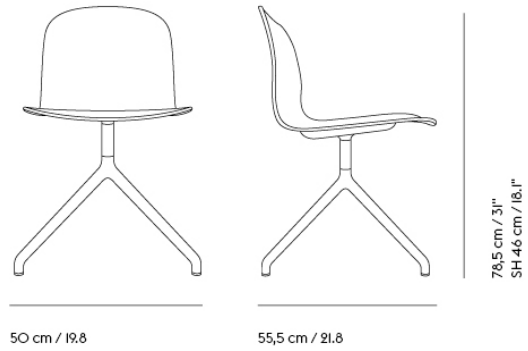

Shipper Colli	1
Gross Weight (kg)	7.8
Net Weight (kg)	5.8
Base color options	Black
Warranty Period	5 years

Item No.	Color	Contract Price	Lead Time
Made-To-Order			
21812	Black/Black	SEK 4.514,10	7 weeks
21811	Oak/Black	SEK 4.514,10	7 weeks
21840	Remix - All Colors	SEK 6.234,10	7 weeks
21848	Canvas - All Colors	SEK 6.922,10	7 weeks
21843	Clara - All Colors	SEK 6.922,10	7 weeks
70404	Colline - All Colors	SEK 6.922,10	7 weeks
18940	Fiord - All Colors	SEK 6.922,10	7 weeks
70406	Re-wool - All Colors	SEK 6.922,10	7 weeks
70403	Sabi - All Colors	SEK 6.922,10	7 weeks
21842	Steelcut - All Colors	SEK 6.922,10	7 weeks
21841	Steelcut Trio - All Colors	SEK 6.922,10	7 weeks
21844	Hallingdal - All Colors	SEK 7.047,70	7 weeks
18922	Balder - All Colors	SEK 7.305,70	7 weeks
18811	Beck - All Colors	SEK 7.305,70	9 weeks
69150	Clay - All Colors	SEK 7.305,70	7 weeks
21845	Divina - All Colors	SEK 7.305,70	7 weeks
21849	Divina MD - All Colors	SEK 7.305,70	7 weeks
21850	Divina Melange - All Colors	SEK 7.305,70	7 weeks
18978	Ecriture - All Colors	SEK 7.305,70	7 weeks
18715	Hearth - All Colors	SEK 7.305,70	9 weeks
70408	Planum - All Colors	SEK 7.305,70	7 weeks
70407	Twill Weave - All Colors	SEK 7.305,70	7 weeks