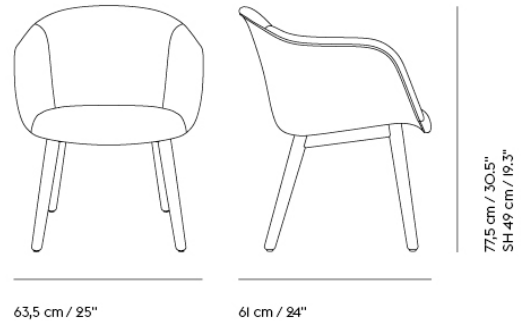

Shipper Colli	1
Gross Weight (kg)	15.632
Net Weight (kg)	12.132
Base color options	Oak, Stained Dark Brown, Anthracite Black or Grey
Warranty period	10 years

Item No.	Color	Contract Price	Lead Time
Ready-To-Ship			
76565-OAK_240	Ecriture 240/Oak	SEK 10.315,70	-
Made-To-Order			
76542	Remix - All Colors	SEK 8.079,70	4 weeks
76547	Canvas - All Colors	SEK 9.455,70	4 weeks
76546	Clara - All Colors	SEK 9.455,70	4 weeks
76567	Fiord - All Colors	SEK 9.455,70	4 weeks
76597	Hero - All Colors	SEK 9.455,70	4 weeks
76554	Re-wool - All Colors	SEK 9.455,70	4 weeks
76568	Sabi - All Colors	SEK 9.455,70	4 weeks
76544	Steelcut - All Colors	SEK 9.455,70	4 weeks
76545	Steelcut Trio - All Colors	SEK 9.455,70	4 weeks
76553	Balder - All Colors	SEK 10.315,70	4 weeks
13787	Beck - All Colors	SEK 10.315,70	6 weeks
76543	Clay - All Colors	SEK 10.315,70	4 weeks
76549	Divina - All Colors	SEK 10.315,70	4 weeks
76550	Divina MD - All Colors	SEK 10.315,70	4 weeks
76551	Divina Melange - All Colors	SEK 10.315,70	4 weeks
76565	Ecriture - All Colors	SEK 10.315,70	4 weeks
76548	Hallingdal - All Colors	SEK 10.315,70	4 weeks
14545	Hearth - All Colors	SEK 10.315,70	6 weeks
76569	Planum - All Colors	SEK 10.315,70	4 weeks