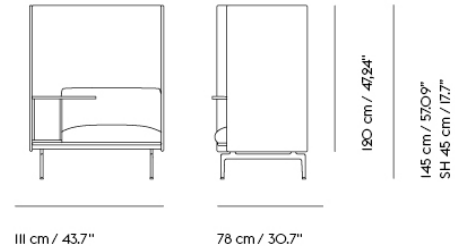

OUTLINE HIGHBACK WORK 120 / LEFT - BLACK BASE - SH: 45 CM / 17.7"

Shipper Colli	1
Gross Weight (kg)	38
Net Weight (kg)	28
Please note	That this product features a table on the left-hand side when facing the product from the front.
Warranty Period	5 years

Item No.	Color	Contract Price	Lead Time
Made-To-Order			
75362	Remix - All Colors	SEK 39.985,70	6 weeks
75442	Canvas - All Colors	SEK 43.860,00	6 weeks
75402	Clara - All Colors	SEK 43.860,00	6 weeks
75768	Colline - All Colors	SEK 43.860,00	6 weeks
75122	Fiord - All Colors	SEK 43.860,00	6 weeks
75242	Steelcut - All Colors	SEK 43.860,00	6 weeks
75202	Steelcut Trio - All Colors	SEK 43.860,00	6 weeks
75282	Hallingdal - All Colors	SEK 46.005,70	6 weeks
75042	Balder - All Colors	SEK 46.865,70	6 weeks
85614	Beck - All Colors	SEK 46.865,70	8 weeks
75722	Clay - All Colors	SEK 46.865,70	6 weeks
75482	Divina - All Colors	SEK 46.865,70	6 weeks
75522	Divina MD - All Colors	SEK 46.865,70	6 weeks
75562	Divina Melange - All Colors	SEK 46.865,70	6 weeks
76122	Ecriture - All Colors	SEK 46.865,70	6 weeks
97638	Hearth - All Colors	SEK 46.865,70	8 weeks
75788	Planum - All Colors	SEK 46.865,70	6 weeks
75082	Twill Weave - All Colors	SEK 46.865,70	6 weeks
75682	Vidar - All Colors	SEK 46.865,70	6 weeks

Extras

83061	Leather care set for Refine Leather	SEK 172,00	-