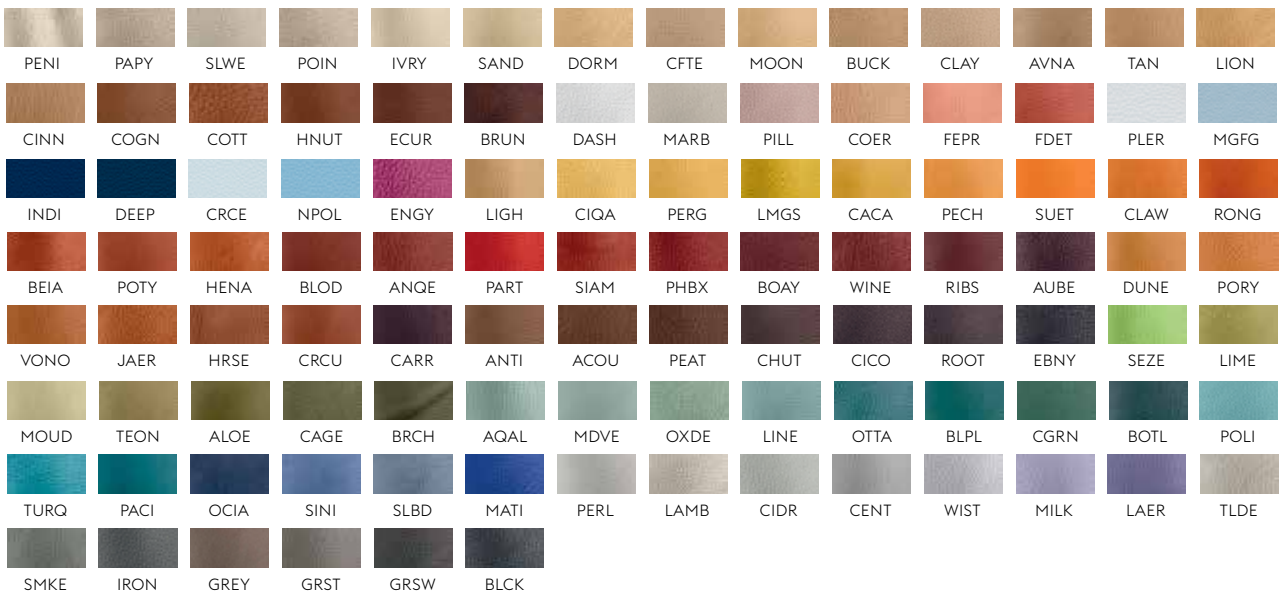

LEATHER OPTIONS

At Muuto, we work with some of the leading European leather suppliers to ensure that the leather used for our designs is always of the highest possible standard. Our leather options range from the Refine Leather, a modern and sleek full-grain leather with a soft touch, over Easy Leather, a lightly buffed natural grain leather with a soft and waxy feel along with a matte look, to our Endure Leather, a pliable and extremely durable semi-aniline leather ideal for hard contract environments.

ALLURE LEATHER

Soft nubuck aniline leather from European raw hides, known for its exclusive appeal and soft, velvety feel. The leather is dyed through, chrome tanned and produced without the use of PCP and CFC which can be damaging to the environment.

EASY LEATHER

Lightly Buffed Natural Grain Leather
Raw material: Designed and processed in Italy. The leather is dyed through, chrome tanned and finishing is with resins and pigments.

ZINC

ENDURE LEATHER

Semi-aniline leather with high durability, making it ideal for contract environments.
Raw material: Leather from Scandinavian raw hides.
The leather is dyed through a chrome free tanning process. Also available in custom colors in a minimum of 1 hide.