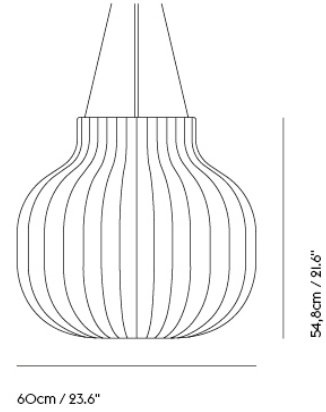

**STRAND PENDANT LAMP / CLOSED - Ø
60 CM / 23.5"**

- Shipper Colli 1
- Gross Weight (kg) 8.4
- Net Weight (kg) 5.4
- Bulb included No
- Warranty Period 5 years

Item No.	Color	Contract Price	Lead Time
Ready-To-Ship			
22453	White - Closed	SEK 6.922,10	-