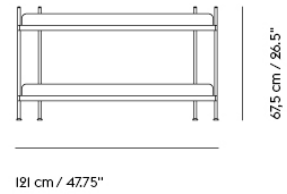

COMPILE SHELVING SYSTEM / CONFIGURATION I

Shipper Colli 3
Gross Weight (kg) 22.74
Net Weight (kg) 18.27
Warranty Period 10 years

Item No.	Color	Contract Price	Lead Time
Ready-To-Ship			
50051	Black	SEK 5.546,10	-
50052	Grey	SEK 5.546,10	-
50053	White	SEK 5.546,10	-