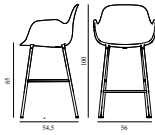

Form Bar Armchair 65 cm Full Upholstery Green Steel

Colli: 1
Size & Weight: H: 100 x W: 56 x D: 54,5 x SH: 65 cm - 6,4 kg
Packing: Brown Box - H: 100 x L: 52,5 x D: 58 cm - 8,7 kg
Material: Shell: Polypropylene, PU Foam, Legs: Powder Coated Steel, Upholstery: See price groups.
Production time: 6 weeks

708291 Group 1	SEK	<i>Contract Price</i> 6.284,00
708292 Group 2	SEK	<i>Contract Price</i> 6.400,00
708293 Group 3	SEK	<i>Contract Price</i> 6.856,00
708294 Group 4	SEK	<i>Contract Price</i> 7.084,00
708295 Group 5	SEK	<i>Contract Price</i> 7.428,00
708296 Group 6	SEK	<i>Contract Price</i> 8.456,00
708297 Group 7	SEK	<i>Contract Price</i> 8.800,00

FORM BARSTOOL 75 CM WOOD

Design: Simon Legald, 2016
Awards: German Design Award 2016, Germany - "Special Mention" & IF Product Design Award 2016, Germany
Duty Code: 9401790000
Made in: Denmark
Construction: The shell is made of high-quality polypropylene (PP) and has been molded using one single injection, ensuring an extremely strong construction with the finest surface possible. The molded connectors match the legs in color, creating a seamless transition from legs to shell. Form is delivered assembled.
Maintenance: Clean with damp cloth.