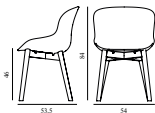

HYG CHAIR WOOD

Design: Simon Legald, 2021

Duty Code: 9401690000

Made in: Denmark

Construction: A shell of high-strength polypropylene is mounted with four screws and cups to a wooden base. The Hyg chair wood is available with front or full upholstery following the shell color. The Hyg chair wood is delivered fully assembled.

Maintenance: Polypropylene shell: Clean with a damp cloth. Textile: Clean with textile or upholstery cleaner. Leather: Clean with a damp cloth. Use warm water with soap flakes. Frequent vacuuming with a soft fitting is recommended for both textile and leather to preserve color and appearance.

Hyg Chair Oak

Colli: 1
Size & Weight: H: 84 x VV: 54 x D: 53,5 x SH: 46 cm - 7,4 kg
Packing: Brown Box - H: 86 x L: 57,5 x D: 56 cm - 8,9 kg
M3: 0,2769
Material: Shell: Polypropylene. Legs: Lacquered oak.
Production time: 2 weeks

Contract Price
SEK 3.484,00

	604462 White		604463 Grey		604464 Black		604465 Olive
	604466 Sand