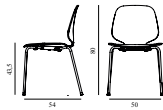

My Chair Front Upholstery Black Steel & Black

Coll: 1
Size & Weight: H: 80 x W: 50 x D: 54 x SH: 43,5 cm - 5,9 kg
Packing: Brown Box - H: 100 x L: 54 x D: 67 cm
Material: Shell: Painted and Lacquered Ash Veneer; PU Foam and Front Upholstery; Legs: Powder Coated Steel, Upholstery: See price groups.
Production time: 6 weeks

709931 Group 1	SEK	<i>Contract Price</i> 5.372,00
709932 Group 2	SEK	<i>Contract Price</i> 5.540,00
709933 Group 3	SEK	<i>Contract Price</i> 5.540,00
709934 Group 4	SEK	<i>Contract Price</i> 5.772,00
709935 Group 5	SEK	<i>Contract Price</i> 5.940,00
709936 Group 6	SEK	<i>Contract Price</i> 6.284,00
709937 Group 7	SEK	<i>Contract Price</i> 6.800,00