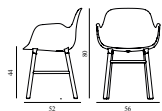

# FORM ARMCHAIR WOOD

Design: Simon Legald, 2016  
 Awards: German Design Award 2016, Germany - "Special Mention" & IF Product Design Award 2016, Germany  
 Duty Code: 9401790000  
 Made in: Denmark  
 Construction: Form is delivered assembled. The plastic type is Polypropylene (PP). Armchair armrest height: 65,8 cm  
 Maintenance: Clean with damp cloth.