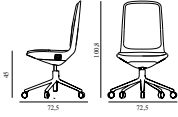

OFF CHAIR LOW 5W GAS LIFT WITH CUSHION

Design: Simon Legald, 2022

Duty Code: 9401390000

Made in: Lithuania

Price Groups: 1) Oceanic, Aquarius

2) Synergy, Remix, Main Line Flax

3) Yoredale, Canvas

4) Steelcut Trio, City Velvet

5) Hallingdal, Fiord, Divina Melange, Divina MD, Divina

6) Zero, Vidar

7) Ultra Leather, Elle

Off Chair Low 5W Gas Lift Alu With Cushion

Collis: 1
Size & Weight: H: 100,8 x W: 72,5 x D: 72,5 x SH: 45 cm - 14,3 kg
Packing: Brown Box - H: 110 x L: 69 x D: 72 cm - 15,3 kg
M3: 0,5465
Material: Seat: Rigid PU foam and full upholstery with a steel reinforcement structure inside, Legs and armrests: Polished aluminum with five wheels, Cushion: Veneer and PU foam, Upholstery: See price groups.
Production time: 5 weeks

710391 Group 1	SEK	<i>Contract Price</i> 14.056,00
710392 Group 2	SEK	<i>Contract Price</i> 14.284,00
710393 Group 3	SEK	<i>Contract Price</i> 15.028,00
710394 Group 4	SEK	<i>Contract Price</i> 15.540,00
710395 Group 5	SEK	<i>Contract Price</i> 16.284,00
710396 Group 6	SEK	<i>Contract Price</i> 18.172,00
710397 Group 7	SEK	<i>Contract Price</i> 19.028,00