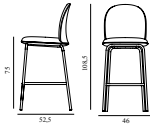

ACE BAR CHAIR 75 CM STEEL

Design: Hans Hornemann, 2019

Duty Code: 9401710000

Made in: Lithuania

Price Groups: 1) Oceanic, Aquarius

2) Synergy, Remix, Main Line Flax

3) Yoredale, Canvas

4) Steelcut Trio, City Velvet

5) Hallingdal, Fiord, Divina Melange, Divina MD, Divina

6) Zero, Vidar

7) Ultra Leather, Elle

Ace Bar Chair 75 cm Black Steel

Colli: 1
Size & Weight: H: 108,5 x W: 46 x D: 52,5 x SH: 75 cm - 12,5 kg
Packing: Brown Box - H: 110,5 x L: 48 x D: 54,5 cm
Material: Shell: Veneer, PU Foam, Steel reinforcement, Upholstery, Legs: Powder coated steel, Upholstery: See price groups
Production time: 6 weeks

707271 Group 1	SEK	<i>Contract Price</i> 8.340,00
707272 Group 2	SEK	<i>Contract Price</i> 8.400,00
707273 Group 3	SEK	<i>Contract Price</i> 8.740,00
707274 Group 4	SEK	<i>Contract Price</i> 8.972,00
707275 Group 5	SEK	<i>Contract Price</i> 9.312,00
707276 Group 6	SEK	<i>Contract Price</i> 10.228,00
707277 Group 7	SEK	<i>Contract Price</i> 11.084,00