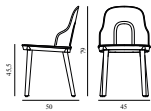

Allez Chair Oak

Colli: 1
Size & Weight: H: 79 x W: 45 x D: 50 x SH: 45,5 cm - 3,6 kg
Packing: Flat-packed: Brown Box - H: 50 x L: 44 x D: 15 cm - 3,6 kg - 0,033 m3 / Mounted: Brown Box - H: 64 x L: 47 x D: 91 cm (2 pcs)- 9,3 kg - 0,2737 m3
Material: Main body in polypropylene (PP). Seat available in polyamide (PA), molded wicker polypropylene (PP) or indoor or outdoor upholstery. Legs available in polypropylene (PP) or lacquered oak.
Color: Black, White, Grey, Warm grey, Park green
Production time: 2 weeks

Contract Price
2.456,00

SEK				
304050 Black	304051 White	304052 Grey	304053 Warm Grey	
304054 Park Green