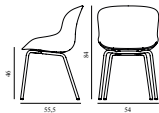

Hyg Chair Full Upholstery White Steel

Colli: 1
Size & Weight: H: 84 x W: 54 x D: 55,5 x SH: 46 cm - 7,5 kg
Packing: Brown Box - H: 86 x L: 57,5 x D: 56 cm - 9,9 kg
Material: Shell: Polypropylene with PU foam and full upholstery. Legs: Powder Coated Steel, Upholstery: See price groups
Production time: 5 weeks

708611 Group 1	SEK	<i>Contract Price</i> 6.056,00
708612 Group 2	SEK	<i>Contract Price</i> 6.172,00
708613 Group 3	SEK	<i>Contract Price</i> 6.340,00
708614 Group 4	SEK	<i>Contract Price</i> 6.856,00
708615 Group 5	SEK	<i>Contract Price</i> 7.200,00
708616 Group 6	SEK	<i>Contract Price</i> 8.340,00
708617 Group 7	SEK	<i>Contract Price</i> 9.312,00