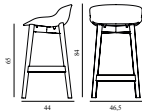

Hyg Barstool 65 cm Front Upholstery Grey & Oak

Colli: 1
Size & Weight: H: 84 x VV: 46,5 x D: 44 x SH: 65 cm - 5,4 kg
Packing: Brown Box - H: 86 x L: 48,5 x D: 47 cm - 7,4 kg
M3: 0,196
Material: Shell: Polypropylene with PU foam and front upholstery. Legs: Lacquered oak, Upholstery: See price groups.
Production time: 5 weeks

709261 Group 1	SEK	<i>Contract Price</i> 5.372,00
709262 Group 2	SEK	<i>Contract Price</i> 5.428,00
709263 Group 3	SEK	<i>Contract Price</i> 5.600,00
709264 Group 4	SEK	<i>Contract Price</i> 5.772,00
709265 Group 5	SEK	<i>Contract Price</i> 5.940,00
709266 Group 6	SEK	<i>Contract Price</i> 6.512,00
709267 Group 7	SEK	<i>Contract Price</i> 6.684,00