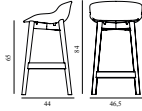

HYG BARSTOOL 65 CM FRONT UPHOLSTERY WOOD

Design: Simon Legald, 2019
Duty Code: 9401610000
Made in: Denmark
Price Groups: 1) Oceanic, Aquarius
2) Synergy, Remix, Main Line Flax
3) Yoredale, Canvas
4) Steelcut Trio, City Velvet
5) Hallingdal, Fiord, Divina Melange, Divina MD, Divina
6) Zero, Vidar
7) Ultra Leather, Elle

Hyg Barstool 65 cm Front Upholstery White & Oak

Colli: 1
Size & Weight: H: 84 x VV: 46,5 x D: 44 x SH: 65 cm - 5,4 kg
Packing: Brown Box - H: 86 x L: 48,5 x D: 47 cm - 7,4 kg
M3: 0,196
Material: Shell: Polypropylene with PU foam and front upholstery. Legs: Lacquered oak, Upholstery: See price groups.
Production time: 5 weeks

709251 Group 1	SEK	<i>Contract Price</i> 5.372,00
709252 Group 2	SEK	<i>Contract Price</i> 5.428,00
709253 Group 3	SEK	<i>Contract Price</i> 5.600,00
709254 Group 4	SEK	<i>Contract Price</i> 5.772,00
709255 Group 5	SEK	<i>Contract Price</i> 5.940,00
709256 Group 6	SEK	<i>Contract Price</i> 6.512,00
709257 Group 7	SEK	<i>Contract Price</i> 6.684,00