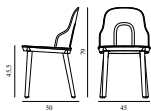

ALLEZ CHAIR UPHOLSTERY OAK

Design: Simon Legald, 2020
Duty Code: 9401800000
Made in: Denmark

Construction: The Allez chair is a knock-down component-based chair consisting of seven main components of a frame, a seat, a backrest and four legs. The chair is suitable for indoor or outdoor use and all parts are replaceable. The Allez chair is gas-injection molded using pure polypropylene (PP) and weighs only 3.6 kg. The seat is available in polyamide (PA) with a subtle cut-out, molded wicker in PP or with upholstery for indoor or outdoor. The legs are available in PP or lacquered oak. The Allez chair is delivered flat-packed or can be ordered assembled. Assembly manual included. The Allez chair meets European standards Level 2 (EN 16139:2013 and EN 1022:2005).

Maintenance: Clean with a damp cloth.

Allez Chair Upholstery Main Line Flax Oak

Colli: 1
Size & Weight: H: 79 x W: 45 x D: 50 x SH: 45,5 cm - 3,8 kg
Packing: Flat-packed: Brown Box - H: 50 x L: 44 x D: 15 cm - 3,6 kg - 0,033 m³ / Mounted: Brown Box - H: 64 x L: 47 x D: 91 cm (2 pcs) - 9,3 kg - 0,2737 m³
Material: Main body in polypropylene (PP). Seat available in polyamide (PA), molded wicker polypropylene (PP) or indoor or outdoor upholstery. Legs available in polypropylene (PP) or lacquered oak.
Color: Black, Grey, Warm grey, Park green (not available in White)
Production time: 2 weeks

Contract Price
SEK 3.312,00