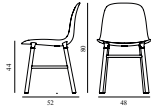

# FORM CHAIR WOOD

Design: Simon Legald, 2016  
 Awards: German Design Award 2016, Germany - "Special Mention" & IF Product Design Award 2016, Germany  
 Duty Code: 9401790000  
 Made in: Denmark  
 Construction: The shell is made of high-quality polypropylene (PP) and has been molded using one single injection, ensuring an extremely strong construction with the finest surface possible. The molded connectors match the legs in color, creating a seamless transition from legs to shell. Form is delivered assembled.  
 Maintenance: Clean with damp cloth.