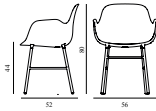

Form Armchair Brass

Colli: 1
Size & Weight: H: 80 x W: 56 x D: 52 x SH: 44 cm - 7 kg
Packing: Brown Box - H: 81,5 x L: 54 x D: 54 cm - 8,2 kg
Material: Shell: Polypropylene, Legs: Brass Plated Steel.
Production time: 2 weeks

Contract Price
3.256,00

SEK			
1400912 White	1400913 Grey	1400914 Black	1400915 Blue
1400916 Green	1400917 Red