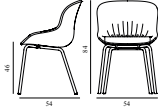

HYG COMFORT CHAIR FULL UPHOLSTERY STEEL

Design: Simon Legald, 2022
Duty Code: 9401710000
Made in: Denmark
Price Groups: 1) Oceanic, Aquarius
2) Synergy, Remix, Main Line Flax
3) Yoredale, Canvas
4) Steelcut Trio, City Velvet
5) Hallingdal, Fiord, Divina Melange, Divina MD, Divina
6) Zero, Vidar
7) Ultra Leather, Elle

Hyg Comfort Chair Full Upholstery White Steel

Colli: 1
Size & Weight: H: 84 x VV: 54 x D: 54 x SH: 46 cm - 7,5 kg
Packing: Brown Box - H: 86 x L: 57,5 x D: 56 cm
M3: 0,2769
Material: Shell: Polypropylene with molded soft PU foam and full upholstery. Legs: Powder Coated Steel, Upholstery: See price groups
Production time: 5 weeks

708661 Group 1	SEK	<i>Contract Price</i> 6.628,00
708662 Group 2	SEK	<i>Contract Price</i> 6.740,00
708663 Group 3	SEK	<i>Contract Price</i> 7.140,00
708664 Group 4	SEK	<i>Contract Price</i> 7.484,00
708665 Group 5	SEK	<i>Contract Price</i> 7.884,00
708666 Group 6	SEK	<i>Contract Price</i> 9.028,00
708667 Group 7	SEK	<i>Contract Price</i> 9.940,00