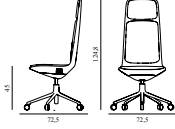

OFF CHAIR HIGH 5W GAS LIFT WITH CUSHION

Design: Simon Legald, 2022

Duty Code: 9401390000

Made in: Lithuania

Price Groups: 1) Oceanic, Aquarius

2) Synergy, Remix, Main Line Flax

3) Yoredale, Canvas

4) Steelcut Trio, City Velvet

5) Hallingdal, Fiord, Divina Melange, Divina MD, Divina

6) Zero, Vidar

7) Ultra Leather, Elle

Off Chair High 5W Gas Lift Alu With Cushion

Colli: 1
Size & Weight: H: 124,8 x W: 72,5 x D: 72,5 x SH: 45 cm - 16,5 kg
Packing: Brown Box - H: 134 x L: 69 x D: 72 cm - 17,5 kg
M3: 0,6657
Material: Seat: Rigid PU foam and full upholstery with a steel reinforcement structure inside, Legs and armrests: Polished aluminum with five wheels, Cushion: Veneer and PU foam, Upholstery: See price groups.
Production time: 5 weeks

710551 Group 1	SEK	<i>Contract Price</i> 15.140,00
710552 Group 2	SEK	<i>Contract Price</i> 15.428,00
710553 Group 3	SEK	<i>Contract Price</i> 16.228,00
710554 Group 4	SEK	<i>Contract Price</i> 16.856,00
710555 Group 5	SEK	<i>Contract Price</i> 17.656,00
710556 Group 6	SEK	<i>Contract Price</i> 19.772,00
710557 Group 7	SEK	<i>Contract Price</i> 21.140,00