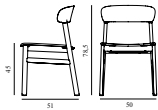

Herit Chair Upholstery Oak

Colli: 1
Size & Weight: H: 78,5 x W: 50 x D: 51 x SH: 45 cm - 6,2 kg
Packing: Brown Box - H: 96 x L: 70 x D: 53 cm (2 pcs) - 15,2 kg
Material: Backrest: Polypropylene, Seat: Camira/Synergy or Sørensen/Spectrum Leather; Legs: Oak
Production time: 2 weeks

1401010 Synergy Grey	<i>Contract Price</i> SEK 5.372,00	1401011 Synergy Black	<i>Contract Price</i> SEK 5.372,00
1401012 Synergy Sand	<i>Contract Price</i> SEK 5.372,00	1401013 Synergy Dusty Green	<i>Contract Price</i> SEK 5.372,00
1401018 Spectrum Leather White	<i>Contract Price</i> SEK 7.140,00	1401019 Spectrum Leather Grey	<i>Contract Price</i> SEK 7.140,00
1401020 Spectrum Leather Black	<i>Contract Price</i> SEK 7.140,00	1401021 Spectrum Leather Sand	<i>Contract Price</i> SEK 7.140,00
1401022 Spectrum Leather Dusty Green	<i>Contract Price</i> SEK 7.140,00