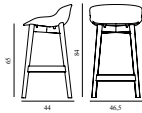

Hyg Barstool 65 cm Front Upholstery Black & Black Oak

Colli: 1
Size & Weight: H: 84 x W: 46,5 x D: 44 x SH: 65 cm - 5,4 kg
Packing: Brown Box - H: 86 x L: 48,5 x D: 47 cm - 7,4 kg
M3: 0,196
Material: Shell: Polypropylene with PU foam and front upholstery. Legs: Painted and lacquered oak, Upholstery: See price groups.
Production time: 5 weeks

709331 Group 1	SEK	<i>Contract Price</i> 5.372,00
709332 Group 2	SEK	<i>Contract Price</i> 5.428,00
709333 Group 3	SEK	<i>Contract Price</i> 5.600,00
709334 Group 4	SEK	<i>Contract Price</i> 5.772,00
709335 Group 5	SEK	<i>Contract Price</i> 5.940,00
709336 Group 6	SEK	<i>Contract Price</i> 6.512,00
709337 Group 7	SEK	<i>Contract Price</i> 6.684,00