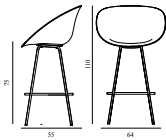

Mat Bar Armchair 75 cm Front Upholstery Seaweed Black Steel

Coll: 1
Size & Weight: H: 110 x W: 64 x D: 55 x SH: 75 cm - 7 kg
Packing: Brown Box - H: 111 x L: 66 x D: 57 cm
Material: Shell: Hemp Fibers, Eelgrass. Legs: Powder Coated Steel. Upholstery: See price groups
Production time: 8 weeks

713431 Group 1	SEK	<i>Contract Price</i> 6.112,00
713432 Group 2	SEK	<i>Contract Price</i> 6.228,00
713433 Group 3	SEK	<i>Contract Price</i> 6.572,00
713434 Group 4	SEK	<i>Contract Price</i> 6.628,00
713435 Group 5	SEK	<i>Contract Price</i> 6.856,00
713436 Group 6	SEK	<i>Contract Price</i> 7.600,00
713437 Group 7	SEK	<i>Contract Price</i> 7.828,00