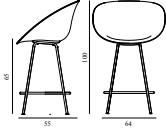

MAT BAR ARMCHAIR 65 CM STEEL

Design: Foersom & Hiort-Lorenzen, 2023

Duty Code: 94015900

Made in: Denmark

Construction: Mat Chair collection comprises a hemp shell crafted in a uniquely developed compression process and mounted to powder coated steel legs. The shell is crafted using a unique blend of 75% hemp fibers, while the remaining 25% constitute a specially developed, recyclable bico binder. The Seaweed variant comprises 69% hemp fibers, 6% eelgrass (seaweed) and 25% binder. If returned to Normann Copenhagen at the end of their life, both shell and base can be recycled.

Maintenance: Clean with a damp cloth.

Mat Bar Armchair 65 cm Cream Steel

Colli: 1
Size & Weight: H: 100 x W: 64 x D: 55 x SH: 65 cm - 6,6 kg
Packing: Brown Box - H: 111 x L: 66 x D: 57 cm
Material: Shell: Hemp Fibers. Legs: Powder Coated Steel.
Production time: 8 weeks

Contract Price
SEK 3.772,00

609249
Hemp