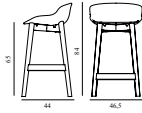

Hyg Barstool 65 cm Front Upholstery Grey & Black Oak

Colli: 1
Size & Weight: H: 84 x W: 46,5 x D: 44 x SH: 65 cm - 5,4 kg
Packing: Brown Box - H: 86 x L: 48,5 x D: 47 cm - 7,4 kg
M3: 0,196
Material: Shell: Polypropylene with PU foam and front upholstery. Legs: Painted and lacquered oak, Upholstery: See price groups.
Production time: 5 weeks

709321 Group 1	SEK	<i>Contract Price</i> 5.372,00
709322 Group 2	SEK	<i>Contract Price</i> 5.428,00
709323 Group 3	SEK	<i>Contract Price</i> 5.600,00
709324 Group 4	SEK	<i>Contract Price</i> 5.772,00
709325 Group 5	SEK	<i>Contract Price</i> 5.940,00
709326 Group 6	SEK	<i>Contract Price</i> 6.512,00
709327 Group 7	SEK	<i>Contract Price</i> 6.684,00