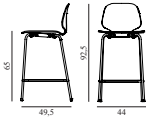

My Chair Barstool 65 cm Black Steel & Walnut

Colli: 1
Size & Weight: H: 92,5 x W: 44 x D: 49,5 x SH: 65 cm - 6 kg
Packing: Brown Box - H: 97 x L: 55 x D: 50,5 cm
Material: Shell: Lacquered Walnut Veneer, Legs: Powder Coated Steel
Production time: 4 weeks

SEK *Contract Price*
4.112,00