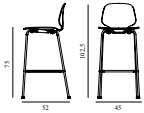

MY CHAIR BARSTOOL 75 CM CHROME & STEEL

Design: Nicholai Wiig Hansen, 2013

Duty Code: 9401790000

Made in: Lithuania

Construction: My Chair Barstool 75 cm consists of a shell made in molded walnut, oak or in a painted ash veneer version. Comes with legs in chrome legs in chrome, powder coated steel, molded walnut or painted ash veneer. The rubber pieces between the shell and the legs, as well as the plastic parts underneath the ends of the legs, are specially designed for Normann Copenhagen for My Chair. My Chair Barstool with chrome and steel legs are stackable - up to 6 pcs. The chair is delivered assembled. Load capacity: Max. 150 kg dynamic weight. Seat Depth: 42 cm.

Maintenance: Clean with damp cloth.

My Chair Barstool 75 cm Chrome & Oak

Colli: 1
Size & Weight: H: 102,5 x W: 45 x D: 52 x SH: 75 cm - 6,4 kg
Packing: Brown Box - H: 108 x L: 55 x D: 50,5 cm
Material: Shell: Lacquered Oak Veneer, Legs: Chrome
Production time: 4 weeks

SEK *Contract Price*
4.628,00