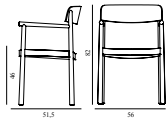

Timb Armchair

Colli:

1

Size & Weight:

H: 82 x L: 56 x D: 51,5 x SH: 46 x AH: 68 cm - 6,8 kg

Packing:

Brown Box - H: 85 x L: 63 x D: 62 cm - 9,2 kg

Material:

Frame: Painted and lacquered ash. Seat and back: Painted and lacquered ash veneer.