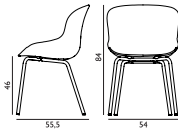

Hyg Chair Steel			
Colli:	1		
Size & Weight:	H: 84 x W: 54 x D: 55,5 x SH: 46 cm - 6,2 kg		
Packing:	Brown Box - H: 86 x L: 57,5 x D: 56 cm - 8,6 kg		
Material:	Shell: Polypropylene, Legs: Powder Coated Steel		
Production time:	2 weeks		
		SEK	<i>Contract Price</i> 2.512,00
	603872 White		603873 Grey
	603874 Black		603875 Olive
	603876 Sand