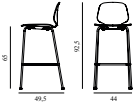

MY CHAIR BARSTOOL 65 CM FULL UPHOLSTERY STEEL

Design: Nicholai Wiig Hansen, 2013

Duty Code: 9401710000

Made in: Lithuania

1. Price Groups: 1) Oceanic, Aquarius
   2) Synergy, Remix, Main Line Flax
   3) Yoredale, Canvas
   4) Steelcut Trio, City Velvet
   5) Hallingdal, Fiord, Divina Melange, Divina MD, Divina
   6) Zero, Vidar
   7) Ultra Leather, Elle

My Chair Barstool 65 cm Full Upholstery Black Steel

Colli: 1
Size & Weight: H: 92,5 x W: 44 x D: 49,5 x SH: 65 cm - 7 kg
Packing: Brown Box - H: 97 x L: 55 x D: 50,5 cm - 9,8 kg
Material: Shell: Oak Veneer, PU Foam and Full Upholstery, Legs: Powder Coated Steel, Upholstery: See price groups.
Production time: 6 weeks

710181 Group 1	SEK	<i>Contract Price</i> 5.712,00
710182 Group 2	SEK	<i>Contract Price</i> 5.828,00
710183 Group 3	SEK	<i>Contract Price</i> 6.172,00
710184 Group 4	SEK	<i>Contract Price</i> 6.400,00
710185 Group 5	SEK	<i>Contract Price</i> 6.684,00
710186 Group 6	SEK	<i>Contract Price</i> 7.600,00
710187 Group 7	SEK	<i>Contract Price</i> 7.940,00