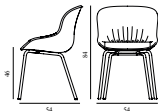

Hyg Comfort Chair Full Upholstery Grey Steel

Colli: 1
Size & Weight: H: 84 x VV: 54 x D: 54 x SH: 46 cm - 7,5 kg
Packing: Brown Box - H: 86 x L: 57,5 x D: 56 cm
M3: 0,2769
Material: Shell: Polypropylene with PU foam and full upholstery. Legs: Powder Coated Steel, Upholstery: See price groups
Production time: 5 weeks

708671 Group 1	SEK	<i>Contract Price</i> 6.628,00
708672 Group 2	SEK	<i>Contract Price</i> 6.740,00
708673 Group 3	SEK	<i>Contract Price</i> 7.140,00
708674 Group 4	SEK	<i>Contract Price</i> 7.484,00
708675 Group 5	SEK	<i>Contract Price</i> 7.884,00
708676 Group 6	SEK	<i>Contract Price</i> 9.028,00
708677 Group 7	SEK	<i>Contract Price</i> 9.940,00