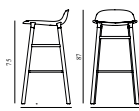

Form Barstool 75 cm Oak

Colli: 1
Size & Weight: H: 87 x W: 45 x D: 45 x SH: 75 cm - 3,5 kg
Packing: Brown Box - H: 92 x L: 46,5 x D: 47 cm - 4,7 kg
Material: Shell: Polypropylene, Legs: Oak.
Production time: 2 weeks

		SEK		<i>Contract Price</i> 3.140,00
602798 White	602799 Grey	602800 Black	602801 Blue	
602802 Green	602803 Red