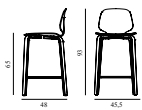

MY CHAIR BARSTOOL 65 CM WOOD

Design: Nicholai Wiig Hansen, 2013
Duty Code: 9401690000
Made in: Lithuania

Construction: My Chair Barstool 65 cm consists of a shell made in molded walnut, oak or in a painted ash veneer version. Comes with legs in chrome legs in chrome, powder coated steel, molded walnut, oak or painted ash veneer. The rubber pieces between the shell and the legs, as well as the plastic parts underneath the ends of the legs, are specially designed for Normann Copenhagen for My Chair. My Chair Barstool with chrome and steel legs are stackable - up to 6 pcs. The chair is delivered assembled. Load capacity: Max. 150 kg dynamic weight. Seat Depth: 42 cm.

Maintenance: Clean with damp cloth.

My Chair Barstool 65 cm Oak

Colli: 1
Size & Weight: H: 93 x W: 45,5 x D: 48 x SH: 65 cm - 6,2 kg
Packing: Brown Box - H: 97 x L: 55 x D: 50,5 cm - 9 kg
Material: Shell and Legs: Lacquered Oak Veneer
Production time: 4 weeks

SEK Contract Price
4.228,00