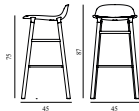

## FORM BARSTOOL 75 CM WOOD

Design: Simon Legald, 2016  
 Awards: German Design Award 2016, Germany - "Special Mention" & IF Product Design Award 2016, Germany  
 Duty Code: 9401790000  
 Made in: Denmark  
 Construction: The shell is made of high-quality polypropylene (PP) and has been molded using one single injection, ensuring an extremely strong construction with the finest surface possible. The molded connectors match the legs in color, creating a seamless transition from legs to shell. Form is delivered assembled.  
 Maintenance: Clean with damp cloth.