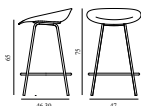

Mat Barstool 65 cm Front Upholstery Seaweed Black Steel

Colli: 1
Size & Weight: H: 75 x W: 47 x D: 46,3 x SH: 65 cm - 5,1 kg
Packing: Brown Box - H: 88 x L: 55,5 x D: 52 cm
Material: Shell: Hemp Fibers, Eelgrass. Legs: Powder Coated Steel. Upholstery: See price groups
Production time: 8 weeks

713191		<i>Contract Price</i>
Group 1	SEK	5.084,00

713192		<i>Contract Price</i>
Group 2	SEK	5.140,00

713193		<i>Contract Price</i>
Group 3	SEK	5.372,00

713194		<i>Contract Price</i>
Group 4	SEK	5.428,00

713195		<i>Contract Price</i>
Group 5	SEK	5.656,00

713196		<i>Contract Price</i>
Group 6	SEK	6.172,00

713197		<i>Contract Price</i>
Group 7	SEK	6.400,00