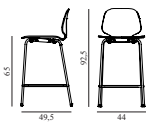

My Chair Barstool 65 cm Black Steel & Black

Colli: 1
Size & Weight: H: 92,5 x W: 44 x D: 49,5 x SH: 65 cm - 6 kg
Packing: Brown Box - H: 97 x L: 55 x D: 50,5 cm
Material: Shell: Painted and Lacquered Ash Veneer, Legs: Powder Coated Steel
Production time: 4 weeks

SEK *Contract Price*
4.000,00