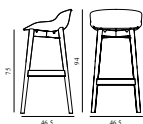

Hyg Barstool 75 cm Black Oak

Colli: 1
Size & Weight: H: 94 x W: 46,5 x D: 46,5 x SH: 75 cm - 5,8 kg
Packing: Brown Box - H: 96 x L: 49,5 x D: 48,5 cm - 7,8 kg
Material: Shell: Polypropylene. Legs: Painted and lacquered oak.
Production time: 2 weeks

Contract Price 3.600,00			
 604401 White	 604402 Grey	 604403 Black	 604404 Olive
 604405 Sand