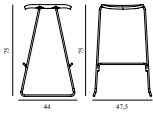

Just Barstool 75 cm Black Steel

Colli: 1
Size & Weight: H: 75 x W: 47,5 x D: 44 x SH: 75 cm - 6,6 kg
Packing: Brown Box - H: 101,4 x L: 50,75 l x D: 50,7 cm - 29,2 kg
Material: Lacquered Oak Veneer or Painted and Lacquered Ash Veneer, Legs: Powder Coated Steel / Chrome.
Production time: 2 weeks

SEK *Contract Price*
2.800,00