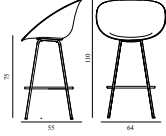

MAT BAR ARMCHAIR 75 CM FULL UPHOLSTERY STEEL

Design: Foersom & Hiort-Lorenzen, 2023

Duty Code: 94015900

Made in: Denmark

Price Groups: 1) Oceanic, Aquarius

2) Synergy, Remix, Main Line Flax

3) Yoredale, Canvas

4) Steelcut Trio, City Velvet

5) Hallingdal, Fiord, Divina Melange, Divina MD, Divina

6) Zero, Vidar

7) Ultra Leather, Elle

Mat Bar Armchair 75 cm Full Upholstery Cream Steel

Colli: 1
Size & Weight: H: 110 x W: 64 x D: 55 x SH: 75 cm - 7 kg
Packing: Brown Box - H: 111 x L: 66 x D: 57 cm
Material: Shell: Hemp Fibers. Legs: Powder Coated Steel. Upholstery: See price groups
Production time: 8 weeks

713581 Group 1	SEK	Contract Price 7.028,00

713582 Group 2	SEK	Contract Price 7.140,00

713583 Group 3	SEK	Contract Price 7.600,00

713584 Group 4	SEK	Contract Price 7.712,00

713585 Group 5	SEK	Contract Price 8.056,00

713586 Group 6	SEK	Contract Price 9.084,00

713587 Group 7	SEK	Contract Price 9.428,00