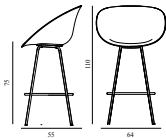

Mat Bar Armchair 75 cm Full Upholstery Black Steel

Colli: 1
Size & Weight: H: 110 x W: 64 x D: 55 x SH: 75 cm - 7 kg
Packing: Brown Box - H: 111 x L: 66 x D: 57 cm
Material: Shell: Hemp Fibers. Legs: Powder Coated Steel. Upholstery: See price groups
Production time: 8 weeks

713591 Group 1	SEK	Contract Price 7.028,00

713592 Group 2	SEK	Contract Price 7.140,00

713593 Group 3	SEK	Contract Price 7.600,00

713594 Group 4	SEK	Contract Price 7.712,00

713595 Group 5	SEK	Contract Price 8.056,00

713596 Group 6	SEK	Contract Price 9.084,00

713597 Group 7	SEK	Contract Price 9.428,00