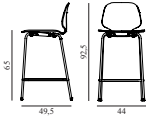

My Chair Barstool 65 cm Front Upholstery Chrome & Black

Colli: 1
Size & Weight: H: 92,5 x W: 44 x D: 49,5 x SH: 65 cm - 6,3 kg
Packing: Brown Box - H: 97 x L: 55 x D: 50,5 cm
Material: Shell: Painted and Lacquered Ash Veneer; PU Foam and Front Upholstery; Legs: Chrome; Upholstery: See price groups.
Production time: 6 weeks

710101 Group 1	SEK	<i>Contract Price</i> 6.172,00
710102 Group 2	SEK	<i>Contract Price</i> 6.340,00
710103 Group 3	SEK	<i>Contract Price</i> 6.456,00
710104 Group 4	SEK	<i>Contract Price</i> 6.628,00
710105 Group 5	SEK	<i>Contract Price</i> 6.800,00
710106 Group 6	SEK	<i>Contract Price</i> 7.312,00
710107 Group 7	SEK	<i>Contract Price</i> 7.484,00