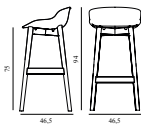

Hyg Barstool 75 cm Full Upholstery Black Oak

Colli: 1
Size & Weight: H: 94 x W: 46,5 x D: 46,5 x SH: 75 cm - 6 kg
Packing: Brown Box - H: 96 x L: 49,5 x D: 48,5 cm - 8 kg
M3: 0,2305
Material: Shell: Polypropylene with PU foam and full upholstery. Legs: Painted and lacquered oak, Upholstery: See price groups.
Production time: 5 weeks

709581 Group 1	SEK	<i>Contract Price</i> 5.884,00
709582 Group 2	SEK	<i>Contract Price</i> 5.940,00
709583 Group 3	SEK	<i>Contract Price</i> 6.228,00
709584 Group 4	SEK	<i>Contract Price</i> 6.456,00
709585 Group 5	SEK	<i>Contract Price</i> 6.740,00
709586 Group 6	SEK	<i>Contract Price</i> 7.540,00
709587 Group 7	SEK	<i>Contract Price</i> 7.828,00