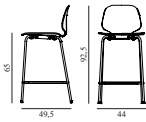

My Chair Barstool 65 cm Front Upholstery Chrome & Walnut

Colli: 1
Size & Weight: H: 92,5 x W: 44 x D: 49,5 x SH: 65 cm - 6,3 kg
Packing: Brown Box - H: 97 x L: 55 x D: 50,5 cm
Material: Shell: Lacquered Walnut Veneer; PU Foam and Front Upholstery; Legs: Chrome; Upholstery: See price groups.
Production time: 6 weeks

710091 Group 1	SEK	<i>Contract Price</i> 6.172,00
710092 Group 2	SEK	<i>Contract Price</i> 6.340,00
710093 Group 3	SEK	<i>Contract Price</i> 6.456,00
710094 Group 4	SEK	<i>Contract Price</i> 6.628,00
710095 Group 5	SEK	<i>Contract Price</i> 6.800,00
710096 Group 6	SEK	<i>Contract Price</i> 7.312,00
710097 Group 7	SEK	<i>Contract Price</i> 7.484,00