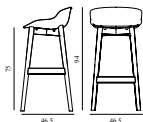

Hyg Barstool 75 cm Oak

Colli: 1
Size & Weight: H: 94 x W: 46,5 x D: 46,5 x SH: 75 cm - 5,8 kg
Packing: Brown Box - H: 96 x L: 49,5 x D: 48,5 cm - 7,8 kg
Material: Shell: Polypropylene. Legs: Lacquered oak.
Production time: 2 weeks

Contract Price 3.600,00			
 604396 White	 604397 Grey	 604398 Black	 604399 Olive
 604400 Sand