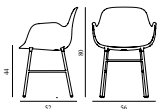

Form Armchair Full Upholstery Brass

Size & Weight: H: 80 x W: 56 x D: 52 x SH: 44 cm - 8 kg
Packing: Brown Box - H: 90 x L: 55,5 x D: 56,5 cm - 11 kg
Material: Shell: Polypropylene, PU Foam, Legs: Brass Plated Steel, Upholstery: See price groups
Production time: 6 weeks

707831 Group 1	SEK	<i>Contract Price</i> 6.400,00
707832 Group 2	SEK	<i>Contract Price</i> 6.512,00
707833 Group 3	SEK	<i>Contract Price</i> 7.084,00
707834 Group 4	SEK	<i>Contract Price</i> 7.200,00
707835 Group 5	SEK	<i>Contract Price</i> 7.540,00
707836 Group 6	SEK	<i>Contract Price</i> 8.572,00
707837 Group 7	SEK	<i>Contract Price</i> 9.028,00