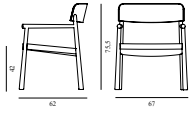

TIMB LOUNGE ARMCHAIR UPHOLSTERY

Design: Simon Legald, 2020

Duty Code: 9401610000

Made in: Portugal

Construction: The Timb lounge armchair comprises a solid painted and lacquered ash frame with slender armrests and a wide, comfortable seat and backrest made from painted and lacquered ash veneer. The lounge armchair has a dowel joint construction with no need for screws. Timb is delivered assembled.

Maintenance: Clean with a damp cloth.

Timb Lounge Armchair Upholstery

Colli: 1

Size & Weight: H: 75,5 x W: 67 x D: 62 x SH: 42 x AH: 58 cm - 7,2 kg

Packing: Brown Box - H: 68 x L: 79 x D: 65 cm - 9,8 kg

M3: 0,3492

Material: Frame: Painted and lacquered ash. Seat and backrest: Painted and lacquered ash veneer. Seat and backrest upholstery: PU foam and Ultra leather by Sørensen Leather.

SEK *Contract Price*
6.228,00