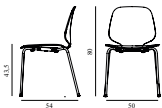

My Chair Black Steel & Oak

Colli: 1
Size & Weight: H: 80 x W: 50 x D: 54 x SH: 43,5 cm - 6 kg
Packing: Brown Box - H: 100 x L: 54 x D: 67 cm (2 pcs)
Material: Shell: Lacquered Oak Veneer, Legs: Powder Coated Steel
Production time: 4 weeks

SEK *Contract Price*
2.912,00