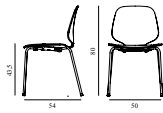

My Chair Front Upholstery Chrome & Black

Colli: 1
Size & Weight: H: 80 x W: 50 x D: 54 x SH: 43,5 cm - 6,1 kg
Packing: Brown Box - H: 100 x L: 54 x D: 67 cm
Material: Shell: Painted and Lacquered Ash Veneer, PU Foam and Front Upholstery, Legs: Chrome, Upholstery: See price groups.
Production time: 6 weeks

709901 Group 1	SEK	<i>Contract Price</i> 5.140,00
709902 Group 2	SEK	<i>Contract Price</i> 5.200,00
709903 Group 3	SEK	<i>Contract Price</i> 5.372,00
709904 Group 4	SEK	<i>Contract Price</i> 5.600,00
709905 Group 5	SEK	<i>Contract Price</i> 5.772,00
709906 Group 6	SEK	<i>Contract Price</i> 6.400,00
709907 Group 7	SEK	<i>Contract Price</i> 6.572,00