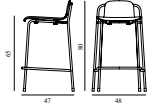

STUDIO BARSTOOL 65 CM STEEL

Design: Simon Legald, 2018
Duty Code: 9401790000
Made in: Lithuania
Construction: Studio is made in molded oak veneer. Comes with a clear lacquer or in a painted version. Legs are made of powder coated steel tubes. Stackable.
Maintenance: Clean with damp cloth.

Studio Barstool 65 cm Black Steel			
Colli:		1	
Size & Weight:		H: 80 x VV: 48 x D: 47 x SH: 65 cm - 5,3 kg	
Packing:		Brown Box - H: 92 x L: 56 x D: 53 cm - 7,7 kg	
M3:		0,2731	
Material:		Shell: Lacquered Oak Veneer or Painted and Lacquered Ash Veneer, Legs: Powder Coated Steel	
Production time:		2 weeks	
			Contract Price
			SEK 3.028,00
	601791 Oak		601792 Light Grey
	601793 Brown		601794 Green
	601795 Black		

STUDIO BARSTOOL 65 CM FRONT UPHOLSTERY STEEL

Design: Simon Legald, 2018
Duty Code: 9401710000
Price Groups: 1) Oceanic, Aquarius
2) Synergy, Remix, Main Line Flax
3) Yoredale, Canvas
4) Steelcut Trio, City Velvet
5) Hallingdal, Fiord, Divina Melange, Divina MD, Divina
6) Zero, Vidar
7) Ultra Leather, Elle

Studio Barstool 65 cm Front Upholstery Oak & Black Steel		
Colli:		1
Size & Weight:		H: 80 x VV: 48 x D: 47 x SH: 65 cm - 5,6 kg
Packing:		Brown Box - H: 92 x L: 56 x D: 53 cm - 8 kg
M3:		0,2731
Material:		Shell: Lacquered Oak Veneer and Front Upholstery, Legs: Powder Coated Steel, Upholstery: See price groups.
Production time:		5 weeks
711341 Group 1		Contract Price SEK 5.140,00
711342 Group 2		Contract Price SEK 5.256,00
711343 Group 3		Contract Price SEK 5.484,00
711344 Group 4		Contract Price SEK 5.484,00
711345 Group 5		Contract Price SEK 5.712,00
711346 Group 6		Contract Price SEK 6.056,00
711347 Group 7		Contract Price SEK 6.284,00