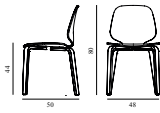

My Chair Front Upholstery Black

Colli: 1
Size & Weight: H: 80 x W: 48 x D: 50 x SH: 44 cm - 6,6 kg
Packing: Brown Box - H: 100 x L: 54 x D: 67 cm - 9,6 kg
Material: Shell: Painted and Lacquered Ash Veneer; PU Foam and Front Upholstery; Legs: Painted and Lacquered Ash Veneer; Upholstery: See price groups.
Production time: 6 weeks

709871 Group 1	SEK	<i>Contract Price</i> 4.684,00
709872 Group 2	SEK	<i>Contract Price</i> 4.740,00
709873 Group 3	SEK	<i>Contract Price</i> 4.972,00
709874 Group 4	SEK	<i>Contract Price</i> 5.200,00
709875 Group 5	SEK	<i>Contract Price</i> 5.372,00
709876 Group 6	SEK	<i>Contract Price</i> 6.000,00
709877 Group 7	SEK	<i>Contract Price</i> 6.172,00