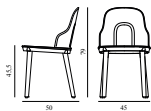

ALLEZ CHAIR UPHOLSTERY PP

Design: Simon Legald, 2021
Duty Code: 9401800000
Made in: Denmark

Construction: The Allez chair is a knock-down component-based chair consisting of seven main components of a frame, a seat, a backrest and four legs. The chair is suitable for indoor or outdoor use and all parts are replaceable. The Allez chair is gas-injection molded using pure polypropylene (PP) and weighs only 3.6 kg. The seat is available in polyamide (PA) with a subtle cut-out, molded wicker in PP or with upholstery for indoor or outdoor. The legs are available in PP or lacquered oak. The Allez chair is delivered flat-packed or can be ordered assembled. Assembly manual included. The Allez chair meets European standards Level 2 (EN 16139:2013 and EN 1022:2005).

Maintenance: Clean with a damp cloth.

Allez Chair Upholstery Main Line Flax PP

Colli: 1
Size & Weight: H: 79 x W: 45 x D: 50 x SH: 45,5 cm - 3,8 kg
Packing: Flat-packed: Brown Box - H: 50 x L: 44 x D: 15 cm - 3,6 kg - 0,033 m³ / Mounted: Brown Box - H: 64 x L: 47 x D: 91 cm (2 pcs) - 9,3 kg - 0,2737 m³
Material: Main body in polypropylene (PP). Seat available in polyamide (PA), molded wicker polypropylene (PP) or indoor or outdoor upholstery. Legs available in polypropylene (PP) or lacquered oak.
Color: Black, Grey, Warm grey, Park green (not available in White)
Production time: 2 weeks

	304060 Black	SEK	Contract Price 2.684,00		304061 Grey	SEK	Contract Price 2.800,00
	304062 Warm Grey	SEK	Contract Price 2.800,00		304063 Park Green	SEK	Contract Price 2.800,00