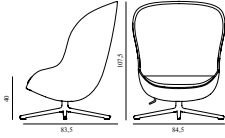

HYG LOUNGE CHAIR HIGH SWIVEL TILT

Design: Simon Legald, 2018
Duty Code: 9401710000
Made in: Lithuania
Price Groups: 1) Oceanic, Aquarius
2) Synergy, Remix, Main Line Flax
3) Yoredale, Canvas
4) Steelcut Trio, City Velvet
5) Hallingdal, Fiord, Divina Melange, Divina MD, Divina
6) Zero, Vidar
7) Ultra Leather, Elle

Hyg Lounge Chair High Swivel Alu Tilt

Colli: 1
Size & Weight: H: 107,5 x W: 84,5 x D: 83,5 x SH: 40 cm - 22,5 kg
Packing: Brown Box - H: 115 x L: 92 x D: 88 cm - 28,9 kg
Material: Shell: Hard Molded PU Foam w. Steel Reinforcement, Cushion: Soft Molded PU Foam, Legs: Aluminum, Upholstery: See price groups
Production time: 6 weeks

709231 Group 1	SEK	<i>Contract Price</i> 20.912,00
709232 Group 2	SEK	<i>Contract Price</i> 21.084,00
709233 Group 3	SEK	<i>Contract Price</i> 22.228,00
709234 Group 4	SEK	<i>Contract Price</i> 23.028,00
709235 Group 5	SEK	<i>Contract Price</i> 24.112,00
709236 Group 6	SEK	<i>Contract Price</i> 27.200,00
709237 Group 7	SEK	<i>Contract Price</i> 29.712,00