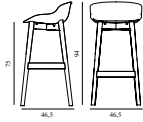

HYG BARSTOOL 75 CM FRONT UPHOLSTERY WOOD

Design: Simon Legald, 2019
Duty Code: 9401610000
Made in: Denmark
Price Groups: 1) Oceanic, Aquarius
2) Synergy, Remix, Main Line Flax
3) Yoredale, Canvas
4) Steelcut Trio, City Velvet
5) Hallingdal, Fiord, Divina Melange, Divina MD, Divina
6) Zero, Vidar
7) Ultra Leather, Elle

Hyg Barstool 75 cm Front Upholstery White & Oak
Coll: 1
Size & Weight: H: 94 x VV: 46,5 x D: 46,5 x SH: 75 cm - 5,9 kg
Packing: Brown Box - H: 96 x L: 49,5 x D: 48,5 cm - 7,9 kg
Material: Shell: Polypropylene with PU foam and front upholstery. Legs: Lacquered oak, Upholstery: See price groups.
Production time: 5 weeks

709471 Group 1	SEK	<i>Contract Price</i> 5.372,00
709472 Group 2	SEK	<i>Contract Price</i> 5.428,00
709473 Group 3	SEK	<i>Contract Price</i> 5.600,00
709474 Group 4	SEK	<i>Contract Price</i> 5.772,00
709475 Group 5	SEK	<i>Contract Price</i> 5.940,00
709476 Group 6	SEK	<i>Contract Price</i> 6.512,00
709477 Group 7	SEK	<i>Contract Price</i> 6.684,00