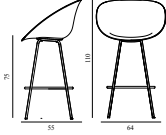

## Mat Bar Armchair 75 cm Cream Steel

Colli: 1  
 Size & Weight: H: 110 x W: 64 x D: 55 x SH: 75 cm - 7 kg  
 Packing: Brown Box - H: 111 x L: 66 x D: 57 cm  
 Material: Shell: Hemp Fibers. Legs: Powder Coated Steel.  
 Production time: 8 weeks