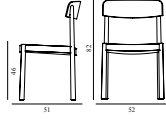

## Timb Chair

Colli: 1  
 Size & Weight: H: 82 x W: 52 x D: 51 x SH: 46 cm - 6,1 kg  
 Packing: Brown Box - H: 85 x L: 63 x D: 62 cm (2 pcs) - 8,5 kg  
 M3: 0,332  
 Material: Frame: Painted and lacquered ash. Seat and back: Painted and lacquered ash veneer.