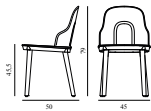

# ALLEZ CHAIR PP

Design: Simon Legald, 2021

Duty Code: 9401800000

Made in: Denmark

Construction: The Allez chair is a knock-down component-based chair consisting of seven main components of a frame, a seat, a backrest and four legs. The chair is suitable for indoor or outdoor use and all parts are replaceable. The Allez chair is gas-injection molded using pure polypropylene (PP) and weighs only 3.6 kg. The seat is available in polyamide (PA) with a subtle cut-out, molded wicker in PP or with upholstery for indoor or outdoor. The legs are available in PP or lacquered oak. The Allez chair is delivered flat-packed or can be ordered assembled. Assembly manual included. The Allez chair meets European standards Level 2 (EN 16139:2013 and EN 1022:2005).

Maintenance: Clean with a damp cloth.

Allez Chair PP			
Colli:	1		
Size & Weight:	H: 79 x W: 45 x D: 50 x SH: 45,5 cm - 3,6 kg		
Packing:	Flat-packed: Brown Box - H: 50 x L: 44 x D: 15 cm - 3,6 kg - 0,033 m <sup>3</sup> / Mounted: Brown Box - H: 64 x L: 47 x D: 91 cm (2 pcs) - 9,3 kg - 0,2737 m <sup>3</sup>		
Material:	Main body in polypropylene (PP). Seat available in polyamide (PA), molded wicker polypropylene (PP) or indoor or outdoor upholstery. Legs available in polypropylene (PP) or lacquered oak.		
Color:	Black, White, Grey, Warm grey, Park green		
Production time:	2 weeks		
		SEK	Contract Price 1.940,00
	304040 Black		304041 White
	304042 Grey		304043 Warm Grey
	304044 Park Green		