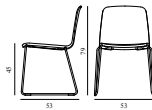

JUST CHAIR WOOD

Design: Iskos-Berlin, 2016
Duty Code: 9401690000
Made in: Poland
Construction: Just consists of a shell and legs made of oak veneer. Just chair is delivered assembled.
Maintenance: Clean with damp cloth.

Just Chair Oak

Colli: 2
Size & Weight: H: 80 x W: 47,5 x D: 53,5 x SH: 45 cm - 5,5 kg
Packing: Brown Box - H: 94,45 x L: 67,7 x D: 57,7 cm - 14 kg
Material: Lacquered Oak Veneer.
Production time: 2 weeks

SEK *Contract Price*
3.312,00

602071
Oak

Just Chair Black Oak

Colli: 2
Size & Weight: H: 80 x W: 47,5 x D: 53,5 x SH: 45 cm - 5,5 kg
Packing: Brown Box - H: 94,45 x L: 67,7 x D: 57,7 cm - 14 kg
Material: Painted and Lacquered Oak Veneer.
Production time: 2 weeks

SEK *Contract Price*
3.312,00

602072
Black Oak

JUST CHAIR STEEL

Design: Iskos-Berlin, 2014
Awards: Interior Innovation Award – Selection 2014, Germany
Duty Code: 9403601000
Made in: Poland
Construction: Just consists of a shell made of molded ash or oak veneer and a steel or chrome frame. The frame is mounted to the seat by slotting seamlessly into the millings underneath the shell. The chairs are stackable, up to 6 pcs. The chair is delivered assembled.
Maintenance: Clean with damp cloth.

Just Chair Black Steel

Colli: 1
Size & Weight: H: 79 x W: 53 x D: 53 x SH: 45 cm - 6,3 kg
Packing: Brown Box - H: 94,4 x L: 67,7 x D: 57,7 cm - 30 kg
Material: Lacquered Ash Veneer; Lacquered Oak Veneer or Painted and Lacquered Ash Veneer; Legs: Powder Coated Steel.
Production time: 2 weeks

602065
Black Ash

SEK *Contract Price*
2.340,00

602066
Ash

SEK *Contract Price*
2.340,00

602559
Oak

SEK *Contract Price*
2.340,00