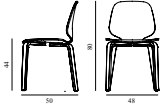

MY CHAIR FULL UPHOLSTERY WOOD

Design: Nicholai Wiig Hansen, 2013

Duty Code: 9401610000

Made in: Lithuania

1. Price Groups:
1) Oceanic, Aquarius
  2) Synergy, Remix, Main Line Flax
  3) Yoredale, Canvas
  4) Steelcut Trio, City Velvet
  5) Hallingdal, Fiord, Divina Melange, Divina MD, Divina
  6) Zero, Vidar
  7) Ultra Leather, Elle

My Chair Full Upholstery Oak

Colli: 1
Size & Weight: H: 80 x W: 48 x D: 50 x SH: 44 cm - 6,3 kg
Packing: Brown Box - H: 100 x L: 54 x D: 67 cm - 15,6 kg
Material: Shell: Oak Veneer, PU Foam and Full Upholstery, Legs: Lacquered Oak Veneer, Upholstery: See price groups.
Production time: 6 weeks

709941 Group 1	SEK	<i>Contract Price</i> 6.740,00
709942 Group 2	SEK	<i>Contract Price</i> 6.972,00
709943 Group 3	SEK	<i>Contract Price</i> 7.200,00
709944 Group 4	SEK	<i>Contract Price</i> 7.600,00
709945 Group 5	SEK	<i>Contract Price</i> 7.940,00
709946 Group 6	SEK	<i>Contract Price</i> 8.972,00
709947 Group 7	SEK	<i>Contract Price</i> 9.312,00