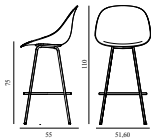

Mat Bar Chair 75 cm Front Upholstery Seaweed Black Steel

Coll: I
Size & Weight: H: 110 x W: 51,6 x D: 55 x SH: 75 cm - 5,7 kg
Packing: Brown Box - H: 112 x L: 54,5 x D: 52 cm
Material: Shell: Hemp Fibers, Eelgrass. Legs: Powder Coated Steel. Upholstery: See price groups
Production time: 8 weeks

713391		<i>Contract Price</i>
Group 1	SEK	5.884,00

713392		<i>Contract Price</i>
Group 2	SEK	5.940,00

713393		<i>Contract Price</i>
Group 3	SEK	6.284,00

713394		<i>Contract Price</i>
Group 4	SEK	6.340,00

713395		<i>Contract Price</i>
Group 5	SEK	6.572,00

713396		<i>Contract Price</i>
Group 6	SEK	7.200,00

713397		<i>Contract Price</i>
Group 7	SEK	7.428,00