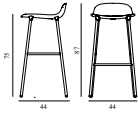

Contract Price 2.456,00
SEK				
602792 White	602793 Grey	602794 Black	602795 Blue	
602796 Green	602797 Red			

Form Barstool 75 cm Chrome

Colli: 1
Size & Weight: H: 87 x W: 44 x D: 44 x SH: 75 cm - 4,4 kg
Packing: Brown Box - H: 92 x L: 46,5 x D: 47 cm - 6,7 kg
Material: Shell: Polypropylene, Legs: Chrome.
Production time: 2 weeks

Contract Price
2.456,00

SEK			
603162 White	603163 Grey	603164 Black	603165 Blue
603166 Green	603167 Red