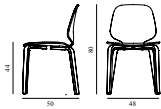

My Chair Black

Colli: 1
Size & Weight: H: 80 x W: 48 x D: 50 x SH: 44 cm - 6,2 kg
Packing: Brown Box - H: 100 x L: 54 x D: 67 cm - 15,4 kg
Material: Shell and Legs: Painted and Lacquered Ash Veneer
Production time: 4 weeks

Contract Price
SEK 3.428,00