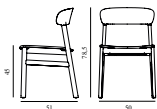

HERIT CHAIR

Design: Simon Legald, 2018
Duty Code: 9401690000
Made in: Denmark
Construction: The polypropylene (PP) parts are molded and injected with a core of foam. This innovative, patented technique enables large variations in thickness without the polypropylene subsiding. Legs are made of solid wood. Herit comes assembled.
Maintenance: Clean with damp cloth.

Herit Chair Oak			
Colli:	1		
Size & Weight:	H: 78,5 x W: 50 x D: 51 x SH: 45 cm - 6,2 kg		
Packing:	Brown Box - H: 96 x L: 70 x D: 53 cm (2 pcs) - 15,2 kg		
Material:	Shell: Polypropylene, Legs: Oak		
Production time:	2 weeks		
		SEK	<i>Contract Price</i> 4.340,00
	1401000 White		1401001 Grey
	1401002 Black		1401003 Sand
	1401004 Dusty Green