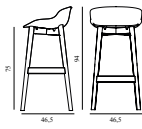

Hyg Barstool 75 cm Front Upholstery Sand & Oak

Colli: 1
Size & Weight: H: 94 x W: 46,5 x D: 46,5 x SH: 75 cm - 5,9 kg
Packing: Brown Box - H: 96 x L: 49,5 x D: 48,5 cm - 7,9 kg
Material: Shell: Polypropylene with PU foam and front upholstery. Legs: Lacquered oak, Upholstery: See price groups.
Production time: 5 weeks

709511 Group 1	SEK	<i>Contract Price</i> 5.372,00
709512 Group 2	SEK	<i>Contract Price</i> 5.428,00
709513 Group 3	SEK	<i>Contract Price</i> 5.600,00
709514 Group 4	SEK	<i>Contract Price</i> 5.772,00
709515 Group 5	SEK	<i>Contract Price</i> 5.940,00
709516 Group 6	SEK	<i>Contract Price</i> 6.512,00
709517 Group 7	SEK	<i>Contract Price</i> 6.684,00