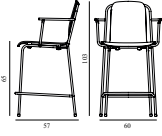

STUDIO BAR ARMCHAIR 65 CM STEEL

Design: Simon Legald, 2020
Duty Code: 9401790000
Made in: Lithuania
Construction: Studio bar chair is made in molded oak veneer. Comes with a clear lacquer or in a painted version. Legs are made of powder coated steel tubes.

Studio Bar Armchair 65 cm Black Steel			
Colli:		1	
Size & Weight:		H: 103 x W: 51 x D: 57 x SH: 65 cm - 8,6 kg	
Packing:		Brown Box - H: 104,5 x L: 59 x D: 62 cm - 10,6 kg	
Material:		Shell: Lacquered or painted and lacquered oak veneer; Legs: Powder coated steel.	
Production time:		2 weeks	
			Contract Price
			SEK 4.284,00
601965 Oak	601966 Light Grey	601967 Brown	601968 Green
601969 Black			

STUDIO BAR ARMCHAIR 65 CM FRONT UPHOLSTERY STEEL

Design: Simon Legald, 2020
Duty Code: 9401710000
Made in: Lithuania
Price Groups: 1) Oceanic, Aquarius
2) Synergy, Remix, Main Line Flax
3) Yoredale, Canvas
4) Steelcut Trio, City Velvet
5) Hallingdal, Fiord, Divina Melange, Divina MD, Divina
6) Zero, Vidar
7) Ultra Leather, Elle

Studio Bar Armchair 65 cm Front Upholstery Oak & Black Steel		
Colli:		1
Size & Weight:		H: 103 x W: 60 x D: 57 x SH: 65 cm - 8,9 kg
Packing:		Brown Box - H: 104,5 x L: 59 x D: 62 cm - 10,8 kg
Material:		Shell: Lacquered oak veneer and front upholstery; Legs: Powder coated steel, Upholstery: See price groups.
Production time:		5 weeks
711461 Group 1	SEK	Contract Price 6.400,00
711462 Group 2	SEK	Contract Price 6.512,00
711463 Group 3	SEK	Contract Price 6.740,00
711464 Group 4	SEK	Contract Price 6.856,00
711465 Group 5	SEK	Contract Price 7.084,00
711466 Group 6	SEK	Contract Price 7.656,00
711467 Group 7	SEK	Contract Price 7.884,00