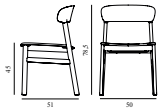

<i>Contract Price</i> 4.340,00			
SEK			
1401005 White	1401006 Grey	1401007 Black	1401008 Sand
1401009 Dusty Green			

Herit Chair Black Oak

Colli: 1
Size & Weight: H: 78,5 x W: 50 x D: 51 x SH: 45 cm - 6,2 kg
Packing: Brown Box - H: 96 x L: 70 x D: 53 cm (2 pcs) - 15,2 kg
Material: Shell: Polypropylene, Legs: Painted and Lacquered Oak.
Production time: 2 weeks

Contract Price
SEK 4.340,00