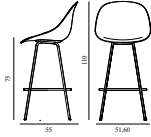

MAT BAR CHAIR 75 CM STEEL

Design: Foersom & Hiort-Lorenzen, 2023
Duty Code: 94015900
Made in: Denmark

Construction: Mat Chair collection comprises a hemp shell crafted in a uniquely developed compression process and mounted to powder coated steel legs. The shell is crafted using a unique blend of 75% hemp fibers, while the remaining 25% constitute a specially developed, recyclable bico binder. The Seaweed variant comprises 69% hemp fibers, 6% eelgrass (seaweed) and 25% binder. If returned to Normann Copenhagen at the end of their life, both shell and base can be recycled.

Maintenance: Clean with a damp cloth.

Mat Bar Chair 75 cm Cream Steel

Colli: 1
Size & Weight: H: 110 x W: 51,6 x D: 55 x SH: 75 cm - 5,7 kg
Packing: Brown Box - H: 112 x L: 54,5 x D: 52 cm
Material: Shell: Hemp Fibers. Legs: Powder Coated Steel.
Production time: 8 weeks

Contract Price
SEK 3.540,00

609241
Hemp

609242
Seaweed

Mat Bar Chair 75 cm Black Steel

Colli: 1
Size & Weight: H: 110 x W: 51,6 x D: 55 x SH: 75 cm - 5,7 kg
Packing: Brown Box - H: 112 x L: 54,5 x D: 52 cm
Material: Shell: Hemp Fibers. Legs: Powder Coated Steel.
Production time: 8 weeks

Contract Price
SEK 3.540,00

609243
Hemp

609244
Seaweed