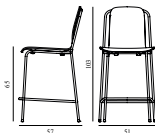

STUDIO BARSTOOL 65 CM FULL UPHOLSTERY

Design: Simon Legald, 2018
Duty Code: 9401710000
Made in: Denmark
Price Groups: 1) Oceanic, Aquarius
2) Synergy, Remix, Main Line Flax
3) Yoredale, Canvas
4) Steelcut Trio, City Velvet
5) Hallingdal, Fiord, Divina Melange, Divina MD, Divina
6) Zero, Vidar
7) Ultra Leather, Elle

Studio Barstool 65 cm Full Upholstery Black Steel		
Colli:	1	
Size & Weight:	H: 80 x W: 48 x D: 47 x SH: 65 cm - 5,9 kg	
Packing:	Brown Box - H: 92 x L: 56 x D: 53 cm - 8,3 kg	
M3:	0,2731	
Material:	Shell: Full Upholstery, Legs: Powder Coated Steel, Upholstery: See price groups.	
Production time:	5 weeks	
711391 Group 1	SEK	<i>Contract Price</i> 4.800,00
711392 Group 2	SEK	<i>Contract Price</i> 4.800,00
711393 Group 3	SEK	<i>Contract Price</i> 5.028,00
711394 Group 4	SEK	<i>Contract Price</i> 5.140,00
711395 Group 5	SEK	<i>Contract Price</i> 5.372,00
711396 Group 6	SEK	<i>Contract Price</i> 5.828,00
711397 Group 7	SEK	<i>Contract Price</i> 6.056,00

STUDIO BAR CHAIR 65 CM STEEL

Design: Simon Legald, 2020
Duty Code: 9401790000
Made in: Lithuania
Construction: Studio bar chair is made in molded oak veneer. Comes with a clear lacquer or in a painted version. Legs are made of powder coated steel tubes.

Studio Bar Chair 65 cm Black Steel			
Colli:	1		
Size & Weight:	H: 103 x W: 52 x D: 57 x SH: 65 cm - 7 kg		
Packing:	Brown Box - H: 104,5 x L: 53 x D: 59 cm - 9 kg		
Material:	Shell: Lacquered or painted and lacquered oak veneer, Legs: Powder coated steel.		
Production time:	2 weeks		
			<i>Contract Price</i> SEK 3.940,00
601955 Oak	601956 Light Grey	601957 Brown	601958 Green
601959 Black