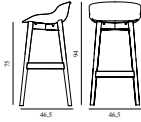

HYG BARSTOOL 75 CM FULL UPHOLSTERY WOOD

Design: Simon Legald, 2019
Duty Code: 9401610000
Made in: Denmark
Price Groups: 1) Oceanic, Aquarius
2) Synergy, Remix, Main Line Flax
3) Yoredale, Canvas
4) Steelcut Trio, City Velvet
5) Hallingdal, Fiord, Divina Melange, Divina MD, Divina
6) Zero, Vidar
7) Ultra Leather, Elle

Hyg Barstool 75 cm Full Upholstery Oak

Colli: 1
Size & Weight: H: 94 x W: 46,5 x D: 46,5 x SH: 75 cm - 6 kg
Packing: Brown Box - H: 96 x L: 49,5 x D: 48,5 cm - 8 kg
M3: 0,2305
Material: Shell: Polypropylene with PU foam and full upholstery. Legs: Lacquered oak, Upholstery: See price groups.
Production time: 5 weeks

709521 Group 1	SEK	<i>Contract Price</i> 5.884,00
709522 Group 2	SEK	<i>Contract Price</i> 5.940,00
709523 Group 3	SEK	<i>Contract Price</i> 6.228,00
709524 Group 4	SEK	<i>Contract Price</i> 6.456,00
709525 Group 5	SEK	<i>Contract Price</i> 6.740,00
709526 Group 6	SEK	<i>Contract Price</i> 7.540,00
709527 Group 7	SEK	<i>Contract Price</i> 7.828,00