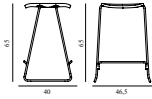

JUST BARSTOOL 65 CM FULL UPHOLSTERY STEEL

Design: Iskos-Berlin, 2014
Awards: Interior Innovation Award – Selection 2014, Germany
Duty Code: 9401710000
Made in: Poland
Price Groups: 1) Oceanic, Aquarius
2) Synergy, Remix, Main Line Flax
3) Yoredale, Canvas
4) Steelcut Trio, City Velvet
5) Hallingdal, Fiord, Divina Melange, Divina MD, Divina
6) Zero, Vidar
7) Ultra Leather, Elle

Just Barstool 65 cm Full Upholstery Black Steel

Colli: 1
Size & Weight: H: 65 x VV: 46,5 x D: 40 x SH: 65 cm - 6,3 kg
Packing: Brown Box - H: 1000 x L: 500 x D: 500 cm
Material: Shell: Lacquered Oak Veneer, Legs: Powder Coated Steel, Upholstery: See price groups.
Production time: 6 weeks

709771 Group 1	SEK	<i>Contract Price</i> 6.172,00
709772 Group 2	SEK	<i>Contract Price</i> 6.284,00
709773 Group 3	SEK	<i>Contract Price</i> 6.340,00
709774 Group 4	SEK	<i>Contract Price</i> 6.512,00
709775 Group 5	SEK	<i>Contract Price</i> 6.684,00
709776 Group 6	SEK	<i>Contract Price</i> 7.084,00
709777 Group 7	SEK	<i>Contract Price</i> 7.312,00