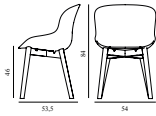

Hyg Chair Front Upholstery Sand & Oak		
Colli:	1	
Size & Weight:	H: 84 x W: 54 x D: 53,5 x SH: 46 cm - 7,6 kg	
Packing:	Brown Box - H: 86 x L: 57,5 x D: 56 cm - 9,1 kg	
Material:	Shell: Polypropylene with PU foam and front upholstery. Legs: Lacquered oak, Upholstery: See price groups.	
Production time:	5 weeks	
708461 Group 1	SEK	<i>Contract Price</i> 5.600,00
708462 Group 2	SEK	<i>Contract Price</i> 5.712,00
708463 Group 3	SEK	<i>Contract Price</i> 5.940,00
708464 Group 4	SEK	<i>Contract Price</i> 6.112,00
708465 Group 5	SEK	<i>Contract Price</i> 6.340,00
708466 Group 6	SEK	<i>Contract Price</i> 6.972,00
708467 Group 7	SEK	<i>Contract Price</i> 7.200,00