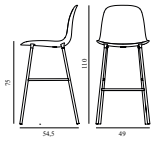

Form Bar Chair 75 cm Steel

Colli: 1
Size & Weight: H: 110 x W: 49 x D: 54,5 x SH: 75 cm - 5,9 kg
Packing: Brown Box - H: 110 x L: 51 x D: 56,5 cm - 7,9 kg
Material: Shell: Polypropylene, Legs: Powder coated steel
Production time: 2 weeks