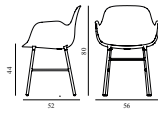

Form Armchair Full Upholstery Red Steel

Colli: 1
Size & Weight: H: 80 x W: 56 x D: 52 x SH: 44 cm - 8 kg
Packing: Brown Box - H: 90 x L: 55,5 x D: 56,5 cm - 11 kg
Material: Shell: Polypropylene, PU Foam, Legs: Powder Coated Steel, Upholstery: See price groups
Production time: 6 weeks

707801 Group 1	SEK	<i>Contract Price</i> 5.828,00
707802 Group 2	SEK	<i>Contract Price</i> 5.940,00
707803 Group 3	SEK	<i>Contract Price</i> 6.400,00
707804 Group 4	SEK	<i>Contract Price</i> 6.512,00
707805 Group 5	SEK	<i>Contract Price</i> 6.856,00
707806 Group 6	SEK	<i>Contract Price</i> 8.000,00
707807 Group 7	SEK	<i>Contract Price</i> 8.340,00