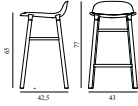

# FORM BARSTOOL 65 CM WOOD

Design: Simon Legald, 2016  
 Awards: German Design Award 2016, Germany - "Special Mention" & IF Product Design Award 2016, Germany  
 Duty Code: 9401790000  
 Made in: Denmark  
 Construction: The shell is made of high-quality polypropylene (PP) and has been molded using one single injection, ensuring an extremely strong construction with the finest surface possible. The molded connectors match the legs in color, creating a seamless transition from legs to shell. Form is delivered assembled.  
 Maintenance: Clean with damp cloth.