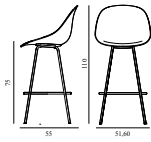

### Mat Bar Chair 75 cm Front Upholstery Hemp Black Steel

Coll: I  
 Size & Weight: H: 110 x W: 51,6 x D: 55 x SH: 75 cm - 5,7 kg  
 Packing: Brown Box - H: 112 x L: 54,5 x D: 52 cm  
 Material: Shell: Hemp Fibers. Legs: Powder Coated Steel. Upholstery: See price groups  
 Production time: 8 weeks