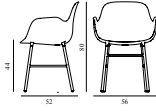

Contract Price 2.628,00			
SEK			
602756 White	602757 Grey	602758 Black	602759 Blue
602760 Green	602761 Red		

Form Armchair Chrome

Colli: 1
Size & Weight: H: 80 x W: 56 x D: 52 x SH: 44 cm - 7 kg
Packing: Brown Box - H: 81,5 x L: 54 x D: 54 cm - 8,2 kg
Material: Shell: Polypropylene, Legs: Chrome.
Production time: 2 weeks

Contract Price
2.628,00

SEK			
603150 White	603151 Grey	603152 Black	603153 Blue
603154 Green	603155 Red