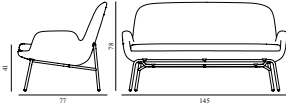

ERA SOFA STEEL & CHROME

Design: Simon Legald, 2015
Awards: Red Dot Award 2016, Germany & German Design Award
2015 - "Special Mention", Germany
Duty Code: 94037000
Made in: Poland
Price Groups: 1) Oceanic, Aquarius
2) Synergy, Remix, Main Line Flax
3) Yoredale, Canvas
4) Steelcut Trio, City Velvet
5) Hallingdal, Fiord, Divina Melange, Divina MD, Divina
6) Zero, Vidar
7) Ultra Leather, Elle

Era Sofa Black Steel		
Colli:	1	
Size & Weight:	H: 78 x W: 145 x D: 77 x SH: 41 cm - 31,1 kg	
Packing:	Brown Box - H: 86,5 x L: 150,5 x D: 88,5 cm - 41,6 kg	
Material:	Shell: Hard Molded PU Foam w. Steel Reinforcement, Cushion: Soft Molded PU Foam, Legs: Powder Coated Steel, Upholstery: See price groups.	
Production time:	6 weeks	

707141 Group 1	SEK	<i>Contract Price</i> 25.484,00
707142 Group 2	SEK	<i>Contract Price</i> 25.940,00
707143 Group 3	SEK	<i>Contract Price</i> 27.884,00
707144 Group 4	SEK	<i>Contract Price</i> 28.456,00
707145 Group 5	SEK	<i>Contract Price</i> 29.600,00
707146 Group 6	SEK	<i>Contract Price</i> 33.828,00
707147 Group 7	SEK	<i>Contract Price</i> 38.740,00