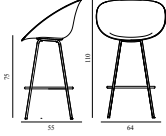

Design: Foersom & Hiort-Lorenzen, 2023

Duty Code: 94015900

Made in: Denmark

Price Groups: 1) Oceanic, Aquarius

2) Synergy, Remix, Main Line Flax

3) Yoredale, Canvas

4) Steelcut Trio, City Velvet

5) Hallingdal, Fiord, Divina Melange, Divina MD, Divina

6) Zero, Vidar

7) Ultra Leather, Elle

Mat Bar Armchair 75 cm Front Upholstery Hemp Cream Steel

Colli: 1
Size & Weight: H: 110 x W: 64 x D: 55 x SH: 75 cm - 7 kg
Packing: Brown Box - H: 111 x L: 66 x D: 57 cm
Material: Shell: Hemp Fibers. Legs: Powder Coated Steel. Upholstery: See price groups
Production time: 8 weeks

713401 Group 1	SEK	<i>Contract Price</i> 6.112,00
713402 Group 2	SEK	<i>Contract Price</i> 6.228,00
713403 Group 3	SEK	<i>Contract Price</i> 6.572,00
713404 Group 4	SEK	<i>Contract Price</i> 6.628,00
713405 Group 5	SEK	<i>Contract Price</i> 6.856,00
713406 Group 6	SEK	<i>Contract Price</i> 7.600,00
713407 Group 7	SEK	<i>Contract Price</i> 7.828,00