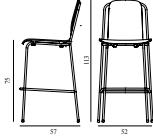

STUDIO BAR CHAIR 75 CM STEEL

Design: Simon Legald, 2020
Duty Code: 9401790000
Made in: Lithuania
Construction: Studio bar chair is made in molded oak veneer. Comes with a clear lacquer or in a painted version. Legs are made of powder coated steel tubes.

Studio Bar Chair 75 cm Black Steel			
Colli: 1			
Size & Weight: H: 113 x W: 52 x D: 57 x SH: 75 cm - 7,3 kg			
Packing: Brown Box - H: 114,5 x L: 54 x D: 59 cm - 9,3 kg			
Material: Shell: Lacquered or painted and lacquered oak veneer, Legs: Powder coated steel.			
Production time: 2 weeks			
			Contract Price
			SEK 3.940,00
601950 Oak	601951 Light Grey	601952 Brown	601953 Green
601954 Black			

STUDIO BAR CHAIR 75 CM FRONT UPHOLSTERY STEEL

Design: Simon Legald, 2020
Duty Code: 9401710000
Made in: Lithuania
Price Groups: 1) Oceanic, Aquarius
2) Synergy, Remix, Main Line Flax
3) Yoredale, Canvas
4) Steelcut Trio, City Velvet
5) Hallingdal, Fiord, Divina Melange, Divina MD, Divina
6) Zero, Vidar
7) Ultra Leather, Elle

Studio Bar Chair 75 cm Front Upholstery Oak & Black Steel		
Colli: 1		
Size & Weight: H: 113 x W: 52 x D: 57 x SH: 75 cm - 7,6 kg		
Packing: Brown Box - H: 114,5 x L: 54 x D: 59 cm - 9,5 kg		
Material: Shell: Lacquered oak veneer and front upholstery, Legs: Powder coated steel, Upholstery: See price groups.		
Production time: 5 weeks		
711581 Group 1	SEK	Contract Price 5.828,00
711582 Group 2	SEK	Contract Price 5.940,00
711583 Group 3	SEK	Contract Price 6.172,00
711584 Group 4	SEK	Contract Price 6.284,00
711585 Group 5	SEK	Contract Price 6.512,00
711586 Group 6	SEK	Contract Price 7.084,00
711587 Group 7	SEK	Contract Price 7.312,00