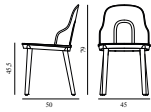

Contract Price 3.084,00				
SEK	304064 Black	304065 White	304066 Grey	304067 Warm Grey
304068 Park Green				

Allez Chair Upholstery Ultra Leather PP

Colli: 1
Size & Weight: H: 79 x W: 45 x D: 50 x SH: 45,5 cm - 3,8 kg
Packing: Flat-packed: Brown Box - H: 50 x L: 44 x D: 15 cm - 3,6 kg - 0,033 m3 / Mounted: Brown Box - H: 64 x L: 47 x D: 91 cm (2 pcs)- 9,3 kg - 0,2737 m3
Material: Main body in polypropylene (PP). Seat available in polyamide (PA), molded wicker polypropylene (PP) or indoor or outdoor upholstery. Legs available in polypropylene (PP) or lacquered oak.
Color: Black, White, Grey, Warm grey (not available in Park green)
Production time: 2 weeks

Contract Price
3.256,00

SEK				
304069 Black	304070 White	304071 Grey	304072 Warm Grey	

ALLEZ CHAIR OAK

Design: Simon Legald, 2021
Duty Code: 9401690000
Made in: Denmark

Construction: The Allez chair is a knock-down component-based chair consisting of seven main components of a frame, a seat, a backrest and four legs. The chair is suitable for indoor or outdoor use and all parts are replaceable. The Allez chair is gas-injection molded using pure polypropylene (PP) and weighs only 3.6 kg. The seat is available in polyamide (PA) with a subtle cut-out, molded wicker in PP or with upholstery for indoor or outdoor. The legs are available in PP or lacquered oak. The Allez chair is delivered flat-packed or can be ordered assembled. Assembly manual included. The Allez chair meets European standards Level 2 (EN 16139:2013 and EN 1022:2005).

Maintenance: Clean with a damp cloth.