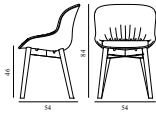

Hyg Comfort Chair Full Upholstery Black Oak		
Size & Weight:	H: 84 x W: 54 x D: 54 x SH: 46 cm - 7,5 kg	
Packing:	Brown Box - H: 86 x L: 57,5 x D: 56 cm	
Material:	Shell: Polypropylene with molded soft PU foam and full upholstery. Legs: Painted and lacquered oak, Upholstery: See price groups.	
Production time:	5 weeks	
708551 Group 1	SEK	<i>Contract Price</i> 7.312,00
708552 Group 2	SEK	<i>Contract Price</i> 7.428,00
708553 Group 3	SEK	<i>Contract Price</i> 7.600,00
708554 Group 4	SEK	<i>Contract Price</i> 7.828,00
708555 Group 5	SEK	<i>Contract Price</i> 8.056,00
708556 Group 6	SEK	<i>Contract Price</i> 8.684,00
708557 Group 7	SEK	<i>Contract Price</i> 8.912,00

HYG CHAIR STEEL

Design: Simon Legald, 2019
Duty Code: 9401790000
Made in: Denmark
Construction: Pressed Polypropylen shell attached with 4 screws and cups to steel frame. Hyg is delivered fully assembled.
Maintenance: Clean with damp cloth.