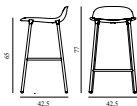

Form Barstool 65 cm Full Upholstery Grey Steel

Colli: 1
Size & Weight: H: 77 x W: 42,5 x D: 42,5 x SH: 65 cm - 4,5 kg
Packing: Brown Box - H: 92,5 x L: 48,5 x D: 49 cm - 7 kg
Material: Shell: Polypropylene, PU Foam, Legs: Powder Coated Steel, Upholstery: See price groups.
Production time: 6 weeks

708011 Group 1	SEK	<i>Contract Price</i> 4.112,00
708012 Group 2	SEK	<i>Contract Price</i> 4.228,00
708013 Group 3	SEK	<i>Contract Price</i> 4.456,00
708014 Group 4	SEK	<i>Contract Price</i> 4.456,00
708015 Group 5	SEK	<i>Contract Price</i> 4.684,00
708016 Group 6	SEK	<i>Contract Price</i> 5.140,00
708017 Group 7	SEK	<i>Contract Price</i> 5.256,00