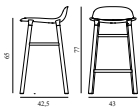

Form Barstool 65 cm Walnut

Colli: 1
Size & Weight: H: 77 x W: 43 x D: 42,5 x SH: 65 cm - 3,4 kg
Packing: Brown Box - H: 82 x L: 45,2 x D: 45,2 cm - 4,6 kg
Material: Shell: Polypropylene, Legs: Walnut.
Production time: 2 weeks

Contract Price
SEK 3.484,00

602786 White	602787 Grey	602788 Black	602789 Blue
602790 Green	602791 Red