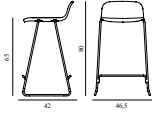

JUST BARSTOOL 65 CM FULL UPHOLSTERY W. BACK STEEL

Design: Iskos-Berlin, 2014
Awards: Interior Innovation Award – Selection 2014, Germany
Duty Code: 9401710000
Made in: Poland
Price Groups: 1) Oceanic, Aquarius
2) Synergy, Remix, Main Line Flax
3) Yoredale, Canvas
4) Steelcut Trio, City Velvet
5) Hallingdal, Fiord, Divina Melange, Divina MD, Divina
6) Zero, Vidar
7) Ultra Leather, Elle

Just Barstool 65 cm w. back Full Upholstery Black Steel

Colli: 1
Size & Weight: H: 80 x VV: 46,5 x D: 42 x SH: 65 cm - 6,4 kg
Packing: Brown Box - H: 1150 x L: 520 x D: 500 cm
Material: Shell: Lacquered Oak Veneer, Legs: Powder Coated Steel, Upholstery: See price groups.
Production time: 6 weeks

709781 Group 1	SEK	<i>Contract Price</i> 7.200,00
709782 Group 2	SEK	<i>Contract Price</i> 7.256,00
709783 Group 3	SEK	<i>Contract Price</i> 7.484,00
709784 Group 4	SEK	<i>Contract Price</i> 7.540,00
709785 Group 5	SEK	<i>Contract Price</i> 7.656,00
709786 Group 6	SEK	<i>Contract Price</i> 8.112,00
709787 Group 7	SEK	<i>Contract Price</i> 8.228,00