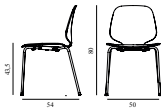

My Chair Full Upholstery Chrome		
Colli:	1	
Size & Weight:	H: 80 x W: 50 x D: 50 x SH: 43,5 cm - 6,2 kg	
Packing:	Brown Box - H: 100 x L: 54 x D: 67 cm - 9,4 kg	
Material:	Shell: Oak Veneer, PU Foam and Full Upholstery, Legs: Chrome, Upholstery: See price groups.	
Production time:	6 weeks	
709971 Group 1	SEK	<i>Contract Price</i> 5.712,00
709972 Group 2	SEK	<i>Contract Price</i> 5.884,00
709973 Group 3	SEK	<i>Contract Price</i> 6.172,00
709974 Group 4	SEK	<i>Contract Price</i> 6.572,00
709975 Group 5	SEK	<i>Contract Price</i> 6.912,00
709976 Group 6	SEK	<i>Contract Price</i> 7.884,00
709977 Group 7	SEK	<i>Contract Price</i> 8.228,00