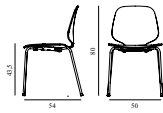

My Chair Front Upholstery Black Steel & Walnut

Coll: 1
Size & Weight: H: 80 x W: 50 x D: 54 x SH: 43,5 cm - 6 kg
Packing: Brown Box - H: 100 x L: 54 x D: 67 cm
Material: Shell: Lacquered Walnut Veneer; PU Foam and Front Upholstery; Legs: Powder Coated Steel, Upholstery: See price groups.
Production time: 6 weeks

709921 Group 1	SEK	<i>Contract Price</i> 5.372,00
709922 Group 2	SEK	<i>Contract Price</i> 5.428,00
709923 Group 3	SEK	<i>Contract Price</i> 5.540,00
709924 Group 4	SEK	<i>Contract Price</i> 5.772,00
709925 Group 5	SEK	<i>Contract Price</i> 5.940,00
709926 Group 6	SEK	<i>Contract Price</i> 6.284,00
709927 Group 7	SEK	<i>Contract Price</i> 6.800,00