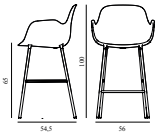

Contract Price 2.800,00
				SEK
	1402018 White		1402019 Grey	
			1402020 Black	
	1402022 Green		1402023 Red	

FORM BAR ARMCHAIR 65 CM FULL UPHOLSTERY STEEL

Design: Simon Legald, 2015
Awards: German Design Award 2016, Germany - "Special Mention" &
IF Product Design Award 2016, Germany
Duty Code: 9401710000
Made in: Poland
Price Groups: 1) Oceanic, Aquarius
2) Synergy, Remix, Main Line Flax
3) Yoredale, Canvas
4) Steelcut Trio, City Velvet
5) Hallingdal, Fiord, Divina Melange, Divina MD, Divina
6) Zero, Vidar
7) Ultra Leather, Elle

Form Bar Armchair 65 cm Full Upholstery Black Steel

Colli: 1
Size & Weight: H: 100 x W: 56 x D: 54,5 x SH: 65 cm - 6,4 kg
Packing: Brown Box - H: 100 x L: 52,5 x D: 58 cm - 8,7 kg
Material: Shell: Polypropylene, PU Foam, Legs: Powder Coated Steel, Upholstery: See price groups.
Production time: 6 weeks

708241 Group 1	Contract Price 6.284,00
	SEK
708242 Group 2	Contract Price 6.400,00
	SEK
708243 Group 3	Contract Price 6.856,00
	SEK
708244 Group 4	Contract Price 7.084,00
	SEK
708245 Group 5	Contract Price 7.428,00
	SEK
708246 Group 6	Contract Price 8.456,00
	SEK
708247 Group 7	Contract Price 8.800,00
	SEK