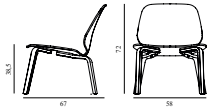

My Chair Lounge Full Upholstery Black

Colli: 1
Size & Weight: H: 72 x W: 58 x D: 67 x SH: 38,5 cm - 9 kg
Packing: Brown Box - H: 76,5 x L: 67 x D: 62,5 cm - 12 kg
Material: Shell: Oak Veneer, PU Foam and Full Upholstery, Legs: Painted and Lacquered Ash Veneer, Upholstery: See price groups.
Production time: 6 weeks

710041 Group 1	SEK	Contract Price 7.656,00
710042 Group 2	SEK	Contract Price 7.772,00
710043 Group 3	SEK	Contract Price 8.056,00
710044 Group 4	SEK	Contract Price 8.572,00
710045 Group 5	SEK	Contract Price 8.972,00
710046 Group 6	SEK	Contract Price 10.228,00
710047 Group 7	SEK	Contract Price 10.684,00

MY CHAIR BARSTOOL 65 CM WOOD

Design: Nicholai Wiig Hansen, 2013
Duty Code: 9401690000
Made in: Lithuania

Construction: My Chair Barstool 65 cm consists of a shell made in molded walnut, oak or in a painted ash veneer version. Comes with legs in chrome legs in chrome, powder coated steel, molded walnut, oak or painted ash veneer. The rubber pieces between the shell and the legs, as well as the plastic parts underneath the ends of the legs, are specially designed for Normann Copenhagen for My Chair. My Chair Barstool with chrome and steel legs are stackable - up to 6 pcs. The chair is delivered assembled. Load capacity: Max. 150 kg dynamic weight. Seat Depth: 42 cm.

Maintenance: Clean with damp cloth.

My Chair Barstool 65 cm Oak

Colli: 1
Size & Weight: H: 93 x W: 45,5 x D: 48 x SH: 65 cm - 6,2 kg
Packing: Brown Box - H: 97 x L: 55 x D: 50,5 cm - 9 kg
Material: Shell and Legs: Lacquered Oak Veneer
Production time: 4 weeks

SEK Contract Price
4.228,00

My Chair Barstool 65 cm Walnut

Colli: 1
Size & Weight: H: 93 x W: 45,5 x D: 48 x SH: 65 cm - 6,2 kg
Packing: Brown Box - H: 97 x L: 55 x D: 50,5 cm - 9 kg
Material: Shell and Legs: Lacquered Walnut Veneer
Production time: 4 weeks

SEK Contract Price
4.740,00