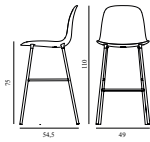

Form Bar Chair 75 cm Full Upholstery Red Steel

Colli: 1
Size & Weight: H: 110 x W: 49 x D: 54,5 x SH: 75 cm - 5,9 kg
Packing: Brown Box - H: 110 x L: 51 x D: 56,5 cm - 8,2 kg
Material: Shell: Polypropylene, PU Foam, Legs: Powder Coated Steel, Upholstery: See price groups.
Production time: 6 weeks

708341 Group 1		<i>Contract Price</i> 5.256,00
	SEK	
708342 Group 2		<i>Contract Price</i> 5.256,00
	SEK	
708343 Group 3		<i>Contract Price</i> 5.712,00
	SEK	
708344 Group 4		<i>Contract Price</i> 5.828,00
	SEK	
708345 Group 5		<i>Contract Price</i> 6.172,00
	SEK	
708346 Group 6		<i>Contract Price</i> 7.084,00
	SEK	
708347 Group 7		<i>Contract Price</i> 7.312,00
	SEK