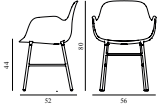

FORM ARMCHAIR FULL UPHOLSTERY STEEL

Design: Simon Legald, 2014
Awards: German Design Award 2016, Germany - "Special Mention" &
IF Product Design Award 2016, Germany
Duty Code: 9401710000
Made in: Poland
Price Groups: 1) Oceanic, Aquarius
2) Synergy, Remix, Main Line Flax
3) Yoredale, Canvas
4) Steelcut Trio, City Velvet
5) Hallingdal, Fiord, Divina Melange, Divina MD, Divina
6) Zero, Vidar
7) Ultra Leather, Elle

Form Armchair Full Upholstery Chrome

Coll: 1
Size & Weight: H: 80 x W: 56 x D: 52 x SH: 44 cm - 8 kg
Packing: Brown Box - H: 90 x L: 55,5 x D: 56,5 cm - 11 kg
Material: Shell: Polypropylene, PU Foam, Legs: Chrome, Upholstery: See price groups
Production time: 6 weeks

707821 Group 1	SEK	<i>Contract Price</i> 6.056,00
707822 Group 2	SEK	<i>Contract Price</i> 6.172,00
707823 Group 3	SEK	<i>Contract Price</i> 6.628,00
707824 Group 4	SEK	<i>Contract Price</i> 6.856,00
707825 Group 5	SEK	<i>Contract Price</i> 7.200,00
707826 Group 6	SEK	<i>Contract Price</i> 8.228,00
707827 Group 7	SEK	<i>Contract Price</i> 8.572,00