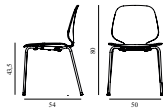

My Chair Front Upholstery Black Steel & Oak

Colli: 1
Size & Weight: H: 80 x W: 50 x D: 54 x SH: 43,5 cm - 6 kg
Packing: Brown Box - H: 100 x L: 54 x D: 67 cm
Material: Shell: Lacquered Oak Veneer, PU Foam and Front Upholstery, Legs: Powder Coated Steel, Upholstery: See price groups.
Production time: 6 weeks

709911 Group 1	SEK	<i>Contract Price</i> 5.372,00
709912 Group 2	SEK	<i>Contract Price</i> 5.428,00
709913 Group 3	SEK	<i>Contract Price</i> 5.540,00
709914 Group 4	SEK	<i>Contract Price</i> 5.772,00
709915 Group 5	SEK	<i>Contract Price</i> 5.940,00
709916 Group 6	SEK	<i>Contract Price</i> 6.284,00
709917 Group 7	SEK	<i>Contract Price</i> 6.800,00