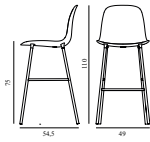

Form Bar Chair 75 cm Full Upholstery Blue Steel

Colli: 1
Size & Weight: H: 110 x W: 49 x D: 54,5 x SH: 75 cm - 5,9 kg
Packing: Brown Box - H: 110 x L: 51 x D: 56,5 cm - 8,2 kg
Material: Shell: Polypropylene, PU Foam, Legs: Powder Coated Steel, Upholstery: See price groups.
Production time: 6 weeks

708331 Group 1		<i>Contract Price</i> 5.256,00
	SEK	
708332 Group 2		<i>Contract Price</i> 5.256,00
	SEK	
708333 Group 3		<i>Contract Price</i> 5.712,00
	SEK	
708334 Group 4		<i>Contract Price</i> 5.828,00
	SEK	
708335 Group 5		<i>Contract Price</i> 6.172,00
	SEK	
708336 Group 6		<i>Contract Price</i> 7.084,00
	SEK	
708337 Group 7		<i>Contract Price</i> 7.312,00
	SEK