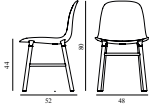

FORM CHAIR FULL UPHOLSTERY WOOD

Design: Simon Legald, 2016
Awards: German Design Award 2016, Germany - "Special Mention" & IF Product Design Award 2016, Germany
Duty Code: 9401610000
Made in: Poland
Price Groups: 1) Oceanic, Aquarius
2) Synergy, Remix, Main Line Flax
3) Yoredale, Canvas
4) Steelcut Trio, City Velvet
5) Hallingdal, Fiord, Divina Melange, Divina MD, Divina
6) Zero, Vidar
7) Ultra Leather, Elle

Form Chair Full Upholstery Oak

Colli: 1
Size & Weight: H: 80 x W: 48 x D: 52 x SH: 44 cm - 4,7 kg
Packing: Brown Box - H: 89 x L: 56 x D: 56 cm (2 pcs) - 14 kg
Material: Shell: Polypropylene, PU Foam, Legs: Oak, Upholstery: See price groups
Production time: 6 weeks

707611 Group 1	SEK	<i>Contract Price</i> 5.256,00
707612 Group 2	SEK	<i>Contract Price</i> 5.372,00
707613 Group 3	SEK	<i>Contract Price</i> 5.828,00
707614 Group 4	SEK	<i>Contract Price</i> 5.940,00
707615 Group 5	SEK	<i>Contract Price</i> 6.172,00
707616 Group 6	SEK	<i>Contract Price</i> 7.084,00
707617 Group 7	SEK	<i>Contract Price</i> 7.428,00