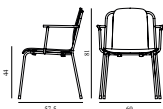

STUDIO CHAIR FULL UPHOLSTERY

Design: Simon Legald, 2018
Duty Code: 9401710000
Made in: Denmark
Price Groups: 1) Oceanic, Aquarius
2) Synergy, Remix, Main Line Flax
3) Yoredale, Canvas
4) Steelcut Trio, City Velvet
5) Hallingdal, Fiord, Divina Melange, Divina MD, Divina
6) Zero, Vidar
7) Ultra Leather, Elle

Studio Chair Full Upholstery Black Steel		
Colli:	1	
Size & Weight:	H: 81 x W: 60 x D: 57,5 x SH: 44 cm - 6 kg	
Packing:	Brown Box - H: 92 x L: 65 x D: 60 cm - 8,6 kg	
M3:	0,3588	
Material:	Shell: Full Upholstery, Legs: Powder Coated Steel, Upholstery: See price groups.	
Production time:	5 weeks	
711271 Group 1	SEK	<i>Contract Price</i> 5.256,00
711272 Group 2	SEK	<i>Contract Price</i> 5.372,00
711273 Group 3	SEK	<i>Contract Price</i> 5.828,00
711274 Group 4	SEK	<i>Contract Price</i> 6.056,00
711275 Group 5	SEK	<i>Contract Price</i> 6.284,00
711276 Group 6	SEK	<i>Contract Price</i> 7.312,00
711277 Group 7	SEK	<i>Contract Price</i> 7.656,00

STUDIO ARMCHAIR

Design: Simon Legald, 2018
Duty Code: 9401790000
Made in: Lithuania
Construction: Studio is made in molded oak veneer. Comes with a clear lacquer or in a painted version. Legs are made of powder coated steel tubes. Stackable.
Maintenance: Clean with damp cloth.

Studio Armchair Black Steel			
Colli:	1		
Size & Weight:	H: 81 x W: 60 x D: 57,5 x SH: 44 cm - 6,8 kg		
Packing:	Brown Box - H: 92 x L: 65 x D: 65 cm - 9,6 kg		
M3:	0,3887		
Material:	Shell: Lacquered Oak Veneer or Painted and Lacquered Ash Veneer, Legs: Powder Coated Steel		
Production time:	2 weeks		
	SEK	<i>Contract Price</i> 3.428,00	
601786 Oak	601787 Light Grey	601788 Brown	601789 Green
601790 Black