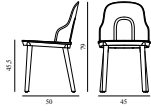

Contract Price 3.600,00
SEK				
	304077 Black	304078 White	304079 Grey	304080 Warm Grey
	304081 Park Green			

Allez Chair Upholstery Ultra Leather Oak

Colli: 1
Size & Weight: H: 79 x W: 45 x D: 50 x SH: 45,5 cm - 3,8 kg
Packing: Flat-packed: Brown Box - H: 50 x L: 44 x D: 15 cm - 3,6 kg - 0,033 m³ / Mounted: Brown Box - H: 64 x L: 47 x D: 91 cm (2 pcs) - 9,3 kg - 0,2737 m³
Material: Main body in polypropylene (PP). Seat available in polyamide (PA), molded wicker polypropylene (PP) or indoor or outdoor upholstery. Legs available in polypropylene (PP) or lacquered oak.
Color: Black, White, Grey, Warm grey (not available in Park green)
Production time: 2 weeks

Contract Price
3.940,00

SEK				
	304082 Black	304083 White	304084 Grey	304085 Warm Grey