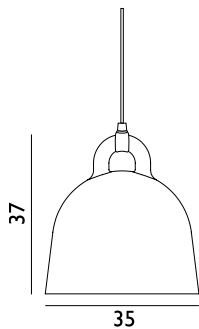

Bell Lamp X-Small EU

Colli: 1
Size & Weight: H: 23 x Ø: 22 cm - 1,5 kg
Packing: Brown Box - H: 33 x L: 28 x D: 28 cm - 2 kg
M3: 0,0259
Material: Aluminum
Light Source: G9 Halogen. 20 Watt bulbs are recommended.

Contract Price
SEK 2.340,00