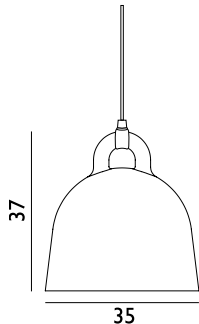

Bell Lamp Small US

Colli: 1
Size & Weight: H: 37 x Ø: 35 cm - 1,7 kg
Packing: Brown Box - H: 47 x L: 39 x D: 39 cm - 3,5 kg
M3: 0,0715
Material: Aluminum
Light Source: US E26 (big socket). Low-energy 9 Watt bulbs are recommended.

Contract Price
SEK 3.256,00

503040 Sand	503042 Grey	503047 White	503052 Black