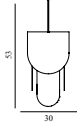

SUPERPOSE EU

Design: Frederik Kurzweg Design Studio, 2020
Duty Code: 9405199090
Made in: China
Construction: The lamp consists of three bent and rounded, perforated steel sheets with a white powder coating. The sheets are concentrically arranged around each other, shifted at a precise 180-degree angle.
Maintenance: Clean with damp cloth. Avoid use of all-purpose cleaners and others degreasing detergents.

Superpose Lamp EU

Colli: 1
Size & Weight: H: 53 x W: 30 x D: 30 cm - 3 kg
Packing: Brown Box - H: 34 x L: 64 x D: 37 cm - 5,65 kg
Material: Powder coated steel
Light Source: Standard E27 bulb socket, 4 m white textile-covered cord.

Contract Price
SEK 4.000,00