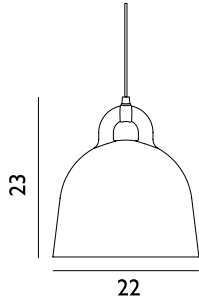

Bell Lamp X-Small US

Colli: 1
Size & Weight: H: 23 x Ø: 22 cm - 1,5 kg
Packing: Brown Box - H: 33 x L: 28 x D: 28 cm - 2 kg
M3: 0,0259
Material: Aluminum
Light Source: G9 Halogen. 20 Watt bulbs are recommended.

Contract Price
SEK 2.340,00

503038 Sand	503046 White	503051 Black	503139 Grey