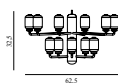

Amp Lamp Small Matt US

Colli: 1
Size & Weight: H: 17 x Ø: 14 cm - 0,6 kg
Packing: Gift Box - H: 33,7 x L: 19,4 x D: 19,2 cm - 1 kg
Material: Frosted glass; Zinc alloy
Color: Matt/White
Light Source: US E12 2W (LED) recommended. All Bulbs can be purchased separately.

Contract Price
SEK 1.200,00

Amp Lamp Large Matt US

Colli: 1
Size & Weight: H: 26 x Ø: 11,2 cm - 1,1 kg
Packing: Gift Box - H: 51 x L: 17,5 x D: 18 cm - 1,5 kg
Material: Frosted glass; Zinc alloy
Color: Matt/White
Light Source: US E12 2W (LED) recommended. All Bulbs can be purchased separately.

Contract Price
SEK 1.200,00

Amp Wall Lamp US

Colli: 1
Size & Weight: H: 30 x W: 17 x D: 11 cm - 67 kg
Packing: Gift Box - H: 41 x L: 19 x D: 21,5 cm - 1 kg
Material: Glass, marble and powder coated metal.
Light Source: US E12 2W (LED) recommended. All Bulbs can be purchased separately.

Contract Price
SEK 1.884,00

Amp Table Lamp US

Colli: 1
Size & Weight: H: 26,5 x Ø: 14 cm - 2 kg
Packing: Gift Box - H: 48 x L: 20,5 x D: 20,5 cm - 2,4 kg
Colli Box: H: 47 x L: 20,5 x D: 20,5 cm
M3: 0,0198
Material: Glass, Marble
Light Source: US E12 2W (LED). All Bulbs can be purchased separately.

Contract Price
SEK 2.000,00

Amp Table Lamp Brass US

Colli: 1
Size & Weight: H: 26,5 x Ø: 14 cm - 1,5 kg
Packing: Gift Box - H: 48 x L: 20,5 x D: 20,5 cm - 2,4 kg
Material: Glass, Brass
Light Source: US E12 2W (LED). All Bulbs can be purchased separately.

Contract Price
SEK 2.340,00

Amp Chandelier Small US

Colli: 1
Size & Weight: H: 32,5 x Ø: 62,5 cm - 6,5 kg
Packing: Brown Box - H: 44 x L: 69,5 x D: 68,5 cm - 9,5 kg
M3: 0,5281
Material: Glass, Marble
Light Source: Comes with 15 bulbs (G4 (LED)). All Bulbs can also be purchased separately. The Amp Chandelier is non-dimmable.

Contract Price
SEK 8.112,00