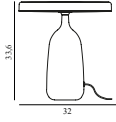

EDDY US

Design: Simon Legald, 2018
Duty Code: 9405299090
Made in: China

Construction: The table lamp consists of a steel screen with integrated LED light source and a lamp base made of hand turned Italian marble. Lampshade and base meet in a rotation point: a brass ball, which the shade can be tipped around to control the direction of the light. Brass dimmer on top of the lampshade. Textile-covered cord.

Maintenance: Clean with damp cloth.

Eddy Table Lamp US

Colli: 1
Size & Weight: H: 33,6 x Ø: 32 cm - 7,8 kg
Packing: Brown Box - H: 44 x L: 43 x D: 43 cm - 12 kg
M3: 0,0814
Material: Pressed Steel, Marble
Light Source: LED chip (not replaceable). Light source power - 16,5W. LED life span - 25000hrs.

Contract Price
SEK 6.000,00