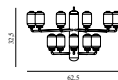

Amp Wall Lamp EU

Colli: 1
Size & Weight: H: 30 x W: 17 x D: 11 cm - 0,67 kg
Packing: Gift Box - H: 41 x L: 19 x D: 21,5 cm - 1 kg
Material: Glass, marble and powder coated metal.
Light Source: EU E14 2W bulbs (LED) recommended. All Bulbs can be purchased separately.

SEK Contract Price
1.884,00

Amp Table Lamp EU

Colli: 1
Size & Weight: H: 26,5 x Ø: 14 cm - 1,5 kg
Packing: Gift Box - H: 48 x L: 20,5 x D: 20,5 cm - 2,4 kg
Colli Box: H: 47 x L: 20,5 x D: 20,5 cm
M3: 0,0198
Material: Glass, Marble
Light Source: EU E14 2W bulbs (LED). All Bulbs can be purchased separately.

SEK Contract Price
2.000,00

Amp Table Lamp Brass EU

Colli: 1
Size & Weight: H: 26,5 x Ø: 14 cm - 1,5 kg
Packing: Gift Box - H: 48 x L: 20,5 x D: 20,5 cm - 1,9 kg
Material: Glass, Brass
Light Source: EU E14 2W bulbs (LED). All Bulbs can be purchased separately.

SEK Contract Price
2.340,00

Amp Chandelier Small EU

Colli: 1
Size & Weight: H: 32,5 x Ø: 62,5 cm - 6,5 kg
Packing: Brown Box - H: 44 x L: 69,5 x D: 68,5 cm - 9,5 kg
M3: 0,1742
Material: Glass, Marble
Light Source: Comes with 15 bulbs (G4 (LED)). All Bulbs can also be purchased separately. The Amp Chandelier is non-dimmable.

SEK Contract Price
8.112,00

Amp Chandelier Large EU

Colli: 1
Size & Weight: H: 62,5 x Ø: 85 cm - 11,3 kg
Packing: Brown Box - H: 70 x L: 89 x D: 87 cm - 14,2 kg
M3: 0,5283
Material: Glass, Marble
Light Source: Comes with 35 bulbs (G4 (LED)). All Bulbs can also be purchased separately. The Amp Chandelier is non-dimmable.

SEK Contract Price
16.228,00