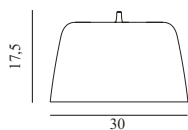

Contract Price
2.972,00
SEK

Tub Lamp Ø30 US

Colli: 1
Size & Weight: H: 17,4 x Ø: 30 cm - 1,2 kg
Packing: Brown Box - H: 30 x L: 38 x D: 38 cm - 3 kg
Material: Lacquered or powder coated aluminum
Color: Brushed aluminum, Black, White
Light Source: E26 Ø60 or Ø80 8W 120V LED bulb recommended. Canopy measurements: H6,5 cm x Ø9,3 cm