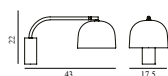

Grant Wall Lamp 43cm EU

Colli: 1
Size & Weight: H: 22 x D: 43 x Ø: 17,5 cm - 1,5 kg
Packing: Brown Box - H: 46,5 x L: 30 x D: 24,5 cm - 2,5 kg
M3: 0,0342
Material: Steel, Granite
Light Source: LED 4kVWh/10.000h. Bulb is included.

Contract Price
3.712,00
SEK