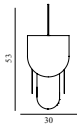

Superpose Lamp US

Colli: 1
Size & Weight: H: 53 x W: 30 x D: 30 cm - 3 kg
Packing: Brown Box - H: 34 x L: 64 x D: 37 cm - 5,92 kg
Material: Powder coated steel
Light Source: E26 bulb socket, 4 m white textile-covered cord.

Contract Price
SEK 4.000,00