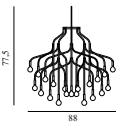

VEKST LAMP SMALL

Design: Simon Legald, 2023
Duty Code: 9405199090
Made in: China

Construction: The Vekst pendant lamps are provided with a 4-meter black textile cord, a 4-meter steel wire, and a black ceiling canopy in powder-coated steel. The arms are crafted of powder-coated steel in black and fitted with a bulb at the end. The bulb is surrounded by a sphere of etched opal glass. The pendant lamps are dimmable and come in two different sizes. The Vekst Wall Lamp comes with a black canopy in powder-coated steel. The wall lamp is installed directly to the power outlet (hardwired). The arms are crafted of powder-coated steel in black and fitted with a bulb at the end. The bulb is surrounded by a sphere of etched opal glass. The wall lamp is not dimmable.

Maintenance: Clean with a damp cloth. Avoid the use of all-purpose cleaners and other degreasing detergents.

Vekst Lamp Small EU		
Colli:	1	
Size & Weight:	H: 54 x Ø: 62 cm - 10 kg	
Packing:	Brown Box - H: 67,5 x L: 67,5 x D: 62 cm - 12 kg	
Material:	Powder-coated steel and etched opal glass.	
Light Source:	Comes with 12 bulbs (G4 (LED)). All Bulbs can also be purchased separately	
		Contract Price SEK 9.140,00

Vekst Lamp Small US		
Colli:	1	
Size & Weight:	H: 54 x Ø: 62 cm - 10 kg	
Packing:	Brown Box - H: 67,5 x L: 67,5 x D: 67,5 cm - 12 kg	
Material:	Powder-coated steel and etched opal glass.	
Light Source:	Comes with 12 bulbs (G4 (LED)). All Bulbs can also be purchased separately	
		Contract Price SEK 9.140,00

VEKST LAMP LARGE

Design: Simon Legald, 2023
Duty Code: 9405199090
Made in: China