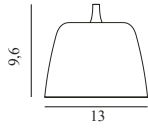

Contract Price
1.940,00
SEK