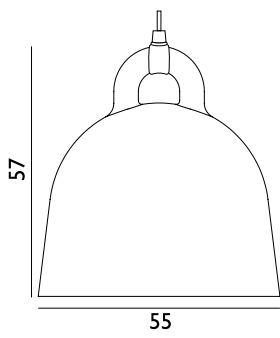

Bell Lamp Large EU

Colli: 1
Size & Weight: H: 57 x Ø: 55 cm - 3,4 kg
Packing: Brown Box - H: 66 x L: 60 x D: 60 cm - 7,9 kg
M3: 0,2376
Material: Aluminum
Light Source: E27 (big socket). Low-energy 9 Watt bulbs are recommended.

Contract Price
SEK 5.140,00

502088 White	502096 Black	502105 Sand	502115 Grey

BELL US

Design: Andreas Lund & Jacob Rudbeck, 2012
Duty Code: 9405199090
Made in: China
Construction: Bell lamp in white has a white cord and white canopy.
Bell lamp in black has a black cord and black canopy.
Bell lamp in grey has a black cord and grey canopy. Bell lamp in sand has a brown cord and sand canopy. All Bell lamps come with a 4 m textile cord. Bulb is not included.
Maintenance: Clean with damp cloth.