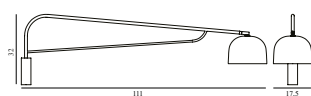

Grant Wall Lamp 111cm EU

Colli: 1
Size & Weight: H: 32 x D: 111 x Ø: 17,5 cm - 2,5 kg
Packing: Brown Box - H: 117 x L: 39,5 x D: 24 cm - 4,5 kg
M3: 0,1109
Material: Steel, Granite
Light Source: LED 4kVWh/10.000h. Bulb is included.

Contract Price
6.628,00
SEK