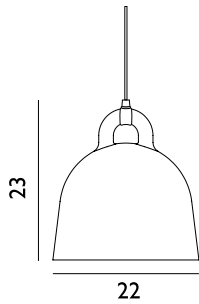

Bau Lamp Large US

Colli: 1
Size & Weight: H: 51 x L: 57 cm - 2 kg
Packing: Gift Box - H: 20 x L: 28 x D: 14,5 cm - 2,5 kg
Material: Linden Wood Veneer
Light Source: US E26 (big socket). Low-energy 9 Watt bulbs are recommended.

Contract Price
SEK 2.228,00

503033
Nature

BELL EU

Design: Andreas Lund & Jacob Rudbeck, 2012
Duty Code: 9405199090
Made in: China
Construction: Bell Lamp in White and Black version have matching cords and canopies. Bell Lamp Sand has a brown cord and white canopy. Bell Lamp Grey has a black cord and canopy. Delivered with 4 m textile cord. Bulb is not included.
Maintenance: Clean with damp cloth.

Bell Lamp X-Small EU

Colli: 1
Size & Weight: H: 23 x Ø: 22 cm - 1,5 kg
Packing: Brown Box - H: 33 x L: 28 x D: 28 cm - 2 kg
M3: 0,0259
Material: Aluminum
Light Source: G9 Halogen. 20 Watt bulbs are recommended.

Contract Price
SEK 2.340,00

Bell Lamp Small EU

Colli: 1
Size & Weight: H: 37 x Ø: 35 cm - 1,7 kg
Packing: Brown Box - H: 47 x L: 39 x D: 39 cm - 3,5 kg
M3: 0,0715
Material: Aluminum
Light Source: E27 (big socket). Low-energy 9 Watt bulbs are recommended.

Contract Price
SEK 3.256,00

Bell Lamp Medium EU

Colli: 1
Size & Weight: H: 44 x Ø: 42 cm - 3,1 kg
Packing: Brown Box - H: 53 x L: 48 x D: 48 cm - 5 kg
M3: 0,1221
Material: Aluminum
Light Source: E27 (big socket). Low-energy 9 Watt bulbs are recommended.

Contract Price
SEK 4.112,00