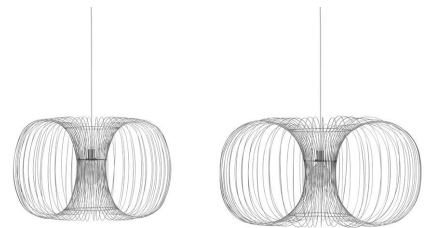

	608434 White	Contract Price SEK 3.428,00		608435 Sand	Contract Price SEK 3.428,00
	608436 Grey	Contract Price SEK 3.428,00			

Cellu Floor Lamp US

Colli: I
 Size & Weight: H: 168,5 x Ø: 49,5 cm - 8,7 kg
 Packing: Base: Brown Box - L 145 x W32 x H32 cm - 11.6 kg. Lamp Shade: Brown Box - L 51 x W 51 x H45.5 - 2.3 kg
 Material: PVC, Aluminium, Steel
 Color: White - Base Color: Brown. Sand - Base Color: Red. Grey - Base Color: Black.
 Light Source: E27 8W bulbs (LED) recommended. Bulb is not included.

	608441 White	Contract Price SEK 3.428,00		608442 Sand	Contract Price SEK 3.428,00
	608443 Grey	Contract Price SEK 3.428,00			

COIL

Design: Simon Legald, 2022
 Duty Code: 9405199090
 Made in: China
 Construction: Coil is a voluminous lamp, which has a rounded rectangle shape created by curved stainless-steel wires.
 Maintenance: Clean with a damp cloth.