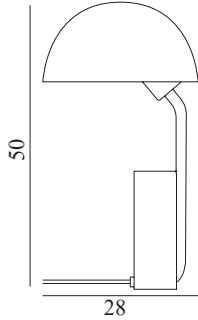

CAP US

Design: KaschKasch, 2014
Duty Code: 9405299090
Made in: China
Construction: The lampshade can be moved around, letting you direct the light. Delivered with 2 m textile cord with switch.
Maintenance: Clean with damp cloth.

Cap Table Lamp US

Colli: 1
Size & Weight: H: 50 x Ø: 28 cm - 3,7 kg
Packing: Brown Box - H: 49 x L: 34 x D: 32 cm - 3,9 kg
M3: 0,0063
Material: Steel
Light Source: US E26 (big socket). Bulb is not included. Low-energy 8 Watt bulbs are recommended.

SEK Contract Price
2.912,00

	506008 White		506009 Blush		506010 Misty Blue		506011 Midnight blue

CELLU TABLE LAMP

Design: Simon Legald, 2023
Duty Code: 9405299090
Made in: China
Construction: Cellu Lamp comprises a lampshade crafted from durable PVC, positioned on a robust powder-coated aluminum column and a powder-coated steel base. The column and base feature complementary color combinations. Cellu is available as a table lamp and a floor lamp.
Maintenance: Clean with a damp cloth. Avoid the use of all-purpose cleaners and other degreasing detergents.