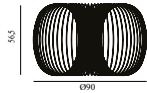

Contract Price
5.140,00
SEK