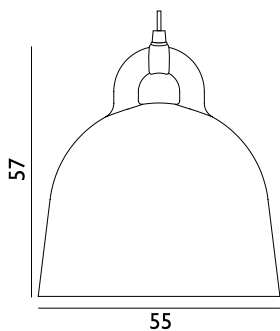

Bell Lamp Large US

Colli: I
Size & Weight: H: 57 x Ø: 55 cm - 3,4 kg
Packing: Brown Box - H: 66 x L: 60 x D: 60 cm - 7,9 kg
M3: 0,2376
Material: Aluminum
Light Source: US E26 (big socket). Low-energy 9 Watt bulbs are recommended.

Contract Price
5.140,00

SEK

	503041 Sand		503043 Grey		503049 White		503054 Black

BUBBA LAMP Ø25

Design: Yuchen Wu, 2023
Duty Code: 9405919000
Made in: China

Construction: The Bubba series includes a pendant lamp and a ceiling/wall lamp in two different sizes each. The lamp shade is made of matte etched opal glass. The ceiling/wall version comes with a mounting ring in aluminum and a ceiling canopy in white painted steel. It can be installed directly to the power outlet (hardwired) or by using a power cord via the outlet hole on the canopy. Please note that the large ceiling/wall lamp is only recommended to be used in the ceiling, as it too heavy for the wall canopy and mounting bracket. If it is hardwired the hole is sealed with a silicone plug. The pendant version comes with a 4 m textile cord and a white canopy in plastic. External power cord and light source not included.

Maintenance: Clean with a damp cloth. Avoid the use of all-purpose cleaners and other degreasing detergents. Make sure to turn off the power, while cleaning.

Bubba Lamp Ø25 EU

Colli: I
Size & Weight: H: 25 x Ø: 25 cm - 1,31 kg
Packing: Brown Box - H: 33 x L: 33 x D: 33 cm - 2,2 kg
Material: Glass, Aluminum, Steel.
Light Source: EU E14 Ø45 2W bulbs (LED) recommended. All bulbs can be purchased separately.

Contract Price
1.828,00

SEK

	608295 White