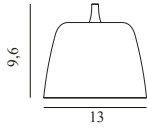

Contract Price
SEK 4.000,00

502031
White

TUB LAMP Ø13

Design: Hans Thyge & Co, 2022
Duty Code: 9405199090
Made in: Denmark

Tub Lamp Ø13 EU

Colli: 1
Size & Weight: H: 9,6 x Ø: 13 cm - 0,4 kg
Packing: Brown Box - H: 22 x L: 35 x D: 19,5 cm - 1,28 kg
Material: Lacquered or powder coated aluminum
Color: Brushed aluminum, Black, White
Light Source: 2 pcs. G9 4W 240V LED bulbs recommended. Canopy measurements: H6,5 cm x Ø9,3 cm