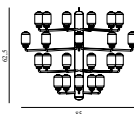

Amp Chandelier Small EU

Colli: 1
Size & Weight: H: 32,5 x Ø: 62,5 cm - 6,5 kg
Packing: Brown Box - H: 44 x L: 69,5 x D: 68,5 cm - 9,5 kg
M3: 0,1742
Material: Glass, Marble
Light Source: Comes with 15 bulbs (G4 (LED)). All Bulbs can also be purchased separately. The Amp Chandelier is non-dimmable.

SEK Contract Price
8.112,00