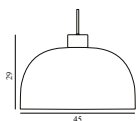

Grant Pendant Ø45 EU

Colli: 1
Size & Weight: H: 29 x Ø: 45 cm - 4 kg
Packing: Brown Box - H: 54 x L: 54 x D: 37 cm - 5,5 kg
M3: 0,1079
Material: Steel, Granite
Light Source: LED 7kVWh/10.000h. Bulb is included.

Contract Price
5.256,00
SEK