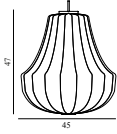

Contract Price
 SEK 2.400,00

501007
 White

PHANTOM

Design: Simon Legald, 2018

Duty Code: 9405199090

Made in: China

Construction: The lamp is made by spraying thin threads of flame-retardant resin on a steel frame. Many layers of threads will make the full lampshade, like a silkworm makes its cocoon.