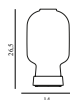

Amp Table Lamp EU

Colli: 1
Size & Weight: H: 26,5 x Ø: 14 cm - 1,5 kg
Packing: Gift Box - H: 48 x L: 20,5 x D: 20,5 cm - 2,4 kg
Colli Box: H: 47 x L: 20,5 x D: 20,5 cm
M3: 0,0198
Material: Glass, Marble
Light Source: EU E14 2W bulbs (LED). All Bulbs can be purchased separately.

SEK Contract Price
2.000,00

Amp Table Lamp Brass EU

Colli: 1
Size & Weight: H: 26,5 x Ø: 14 cm - 1,5 kg
Packing: Gift Box - H: 48 x L: 20,5 x D: 20,5 cm - 1,9 kg
Material: Glass, Brass
Light Source: EU E14 2W bulbs (LED). All Bulbs can be purchased separately.

SEK Contract Price
2.340,00