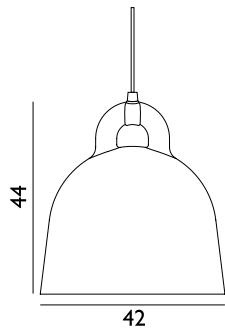

Bell Lamp Small EU

Colli: 1
Size & Weight: H: 37 x Ø: 35 cm - 1,7 kg
Packing: Brown Box - H: 47 x L: 39 x D: 39 cm - 3,5 kg
M3: 0,0715
Material: Aluminum
Light Source: E27 (big socket). Low-energy 9 Watt bulbs are recommended.

Contract Price
SEK 3.256,00