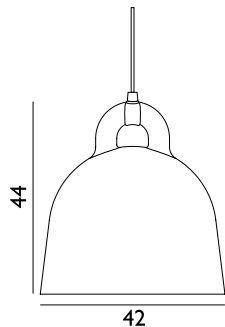

Bell Lamp Medium US

Colli: 1
Size & Weight: H: 44 x Ø: 42 cm - 3,1 kg
Packing: Brown Box - H: 53 x L: 48 x D: 48 cm - 5 kg
M3: 0,1221
Material: Aluminum
Light Source: US E26 (big socket). Low-energy 9 Watt bulbs are recommended.

Contract Price
SEK 4.112,00

503044 Sand	503045 Grey	503048 White	503053 Black