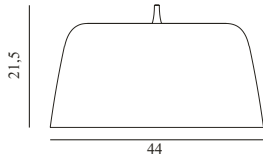

Contract Price
4.456,00
SEK