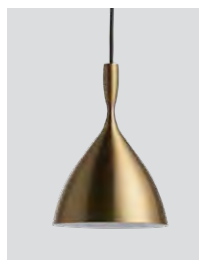

Dokka brass
– Item no. 278

Product type: Pendant lamp

Design: Birger Dahl, 1954

Shade material: Steel or brass (brass version only)

Shade ring material: Brass

Shade colours: Dark green, light yellow, rust, dark grey, white matt, black matt, warm beige, brushed steel or brushed brass

Shade inner colour: White

Wire: White rubber (white version only) or black rubber (all other versions), 370 cm

Bulb: E27, Max. 60 W

Voltage: 220V - 240V - 50/60Hz

Net weight: 0.9 kg

Minimum order size: 2

Spare part available: Cord grip canopy

Dimensions and light direction: