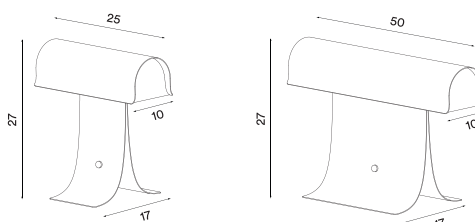

Light source included:

LED 9 W - Energy class: E

LED 11 W - Energy class: E

Prices NOK	(RRP ex. VAT)	(RRP incl. VAT)
Archive L25	2 792,-	3 490,-
Archive L50	3 992,-	4 990,-

Prices SEK	(RRP ex. VAT)	(RRP incl. VAT)
Archive L25	3 032,-	3 790,-
Archive L50	4 392,-	5 490,-

Prices DKK	(RRP ex. VAT)	(RRP incl. VAT)
Archive L25	2 152,-	2 690,-
Archive L50	3 192,-	3 990,-

Prices Euro	(RRP ex. VAT)	(RRP incl. VAT)
Archive L25	291,-	349,-
Archive L50	458,-	549,-