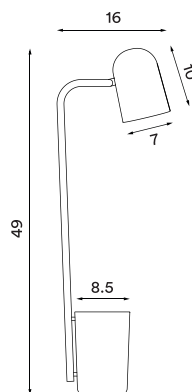

Recommended bulb:

Prices NOK	(RRP ex. VAT)	(RRP incl. VAT)	Prices SEK	(RRP ex. VAT)	(RRP incl. VAT)
	2 392,-	2 990,-		2 632,-	3 290,-
Prices DKK	(RRP ex. VAT)	(RRP incl. VAT)	Prices Euro	(RRP ex. VAT)	(RRP incl. VAT)
	1 832,-	2 290,-		249,-	299,-