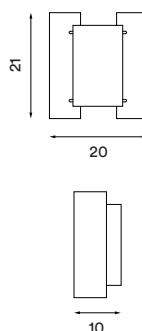

Recommended bulb:

Prices NOK	(RRP ex. VAT)	(RRP incl. VAT)
White, black, dark green	2 392,-	2 990,-
Aluminium	3 192,-	3 990,-
Brass	3 192,-	3 990,-

Prices DKK	(RRP ex. VAT)	(RRP incl. VAT)
White, black, dark green	1 992,-	2 490,-
Aluminium	2 632,-	3 290,-
Brass	2 632,-	3 290,-

Prices SEK	(RRP ex. VAT)	(RRP incl. VAT)
White, black, dark green	2 632,-	3 290,-
Aluminium	3 512,-	4 390,-
Brass	3 512,-	4 390,-

Prices Euro	(RRP ex. VAT)	(RRP incl. VAT)
White, black, dark green	266,-	319,-
Aluminium	333,-	399,-
Brass	374,-	449,-