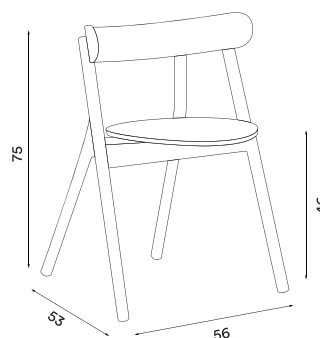

Net weight (no padding): 4.9 kg

Net weight (with seat padding): 5.4 kg

Minimum order size: 1

Dimensions (cm):

Prices NOK	(RRP ex. VAT)	(RRP incl. VAT)
Light/smoked oak	5 032,-	6 290,-
Black	5 192,-	6 490,-
Light/smoked oak w/seat padding	7 592,-	9 490,-
Black w/seat padding	7 752,-	9 690,-