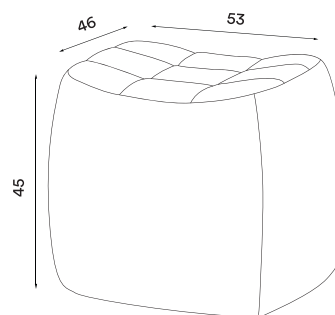

Prices NOK	(RRP ex. VAT)	(RRP incl. VAT)
Price group 0	6 392,-	7 990,-
Price group 1	9 592,-	11 990,-
Price group 2	10 392,-	12 990,-
Price group 3	11 192,-	13 990,-
Price group 4	11 992,-	14 990,-

Prices SEK	(RRP ex. VAT)	(RRP incl. VAT)
Price group 0	7 192,-	8 990,-
Price group 1	10 392,-	12 990,-
Price group 2	11 192,-	13 990,-
Price group 3	12 392,-	15 490,-
Price group 4	12 792,-	15 990,-

Prices DKK	(RRP ex. VAT)	(RRP incl. VAT)
Price group 0	5 192,-	6 490,-
Price group 1	7 432,-	9 290,-
Price group 2	7 992,-	9 990,-
Price group 3	8 792,-	10 990,-
Price group 4	9 592,-	11 900,-

Prices Euro	(RRP ex. VAT)	(RRP incl. VAT)
Price group 0	749,-	899,-
Price group 1	1 041,-	1 249,-
Price group 2	1 124,-	1 349,-
Price group 3	1 208,-	1 449,-
Price group 4	1 291,-	1 549,-