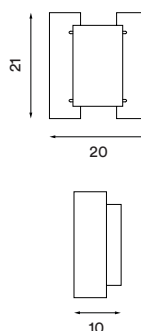

Recommended bulb:

Prices NOK	(RRP ex. VAT)	(RRP incl. VAT)
White, black, dark green	2 392,-	2 990,-
Aluminium	3 192,-	3 990,-
Brass	3 192,-	3 990,-

Prices DKK	(RRP ex. VAT)	(RRP incl. VAT)
White, black, dark green	1 992,-	2 490,-
Aluminium	2 632,-	3 290,-
Brass	2 632,-	3 290,-

Prices SEK	(RRP ex. VAT)	(RRP incl. VAT)
White, black, dark green	2 632,-	3 290,-
Aluminium	3 512,-	4 390,-
Brass	3 512,-	4 390,-

Prices Euro	(RRP ex. VAT)	(RRP incl. VAT)
White, black, dark green	266,-	319,-
Aluminium	333,-	399,-
Brass	374,-	449,-