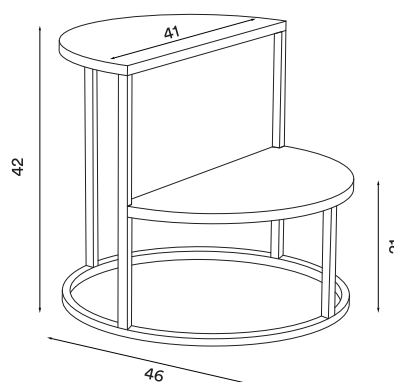

Prices NOK	(RRP ex. VAT)	(RRP incl. VAT)	Prices SEK	(RRP ex. VAT)	(RRP incl. VAT)
	3 592,-	4 490,-		3 919,-	4 899,-
Prices DKK	(RRP ex. VAT)	(RRP incl. VAT)	Prices Euro	(RRP ex. VAT)	(RRP incl. VAT)
	2 712,-	3 390,-		383,-	459,-