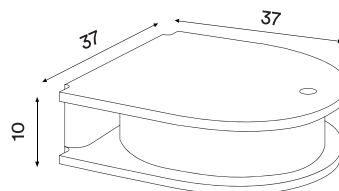

Prices NOK	(RRP ex. VAT)	(RRP incl. VAT)	Prices SEK	(RRP ex. VAT)	(RRP incl. VAT)
	5 592,-	6 990,-		6 152,-	7 690,-
Prices DKK	(RRP ex. VAT)	(RRP incl. VAT)	Prices Euro	(RRP ex. VAT)	(RRP incl. VAT)
	4 312,-	5 390,-		599,-	719,-