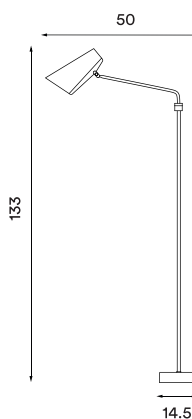

Dimensions and light direction:

Recommended bulb:

LED – 7 W

Prices NOK	(RRP ex. VAT)	(RRP incl. VAT)	Prices SEK	(RRP ex. VAT)	(RRP incl. VAT)
	3 992,-	4 990,-		4 392,-	5 490,-
Prices DKK	(RRP ex. VAT)	(RRP incl. VAT)	Prices Euro	(RRP ex. VAT)	(RRP incl. VAT)
	3 192,-	3 990,-		458,-	549,-