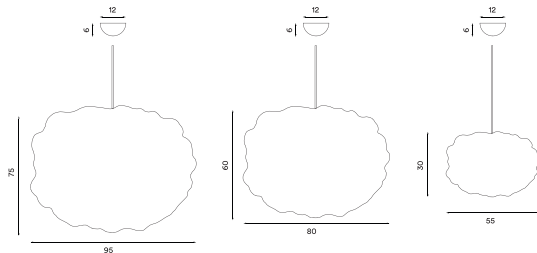

Dimensions and light direction:

Recommended bulb:

Prices NOK	(RRP ex. VAT)	(RRP incl. VAT)
Small	7 592,-	9 490,-
Large	9 592,-	11 990,-
XL	11 992,-	14 990,-

Prices DKK	(RRP ex. VAT)	(RRP incl. VAT)
Small	5 592,-	6 990,-
Large	7 192,-	8 990,-
XL	9 592,-	11 990,-

Prices SEK	(RRP ex. VAT)	(RRP incl. VAT)
Small	7 992,-	9 990,-
Large	10 392,-	12 990,-
XL	13 192,-	16 490,-

Prices Euro	(RRP ex. VAT)	(RRP incl. VAT)
Small	791,-	949,-
Large	1 041,-	1 249,-
XL	1 374,-	1 649,-