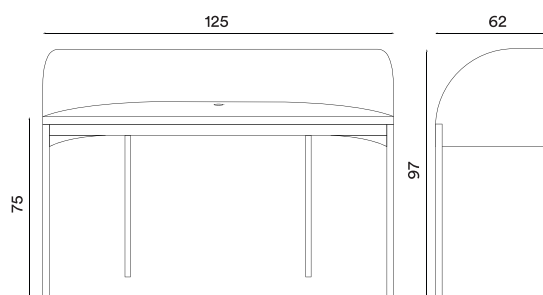

Prices NOK	(RRP ex. VAT) (RRP incl. VAT)		Prices SEK	(RRP ex. VAT) (RRP incl. VAT)			
		15 192,-		18 990,-		16 792,-	20 990,-

Prices DKK	(RRP ex. VAT) (RRP incl. VAT)		Prices Euro	(RRP ex. VAT) (RRP incl. VAT)			
		12 792,-		15 990,-		1 749,-	2 099,-