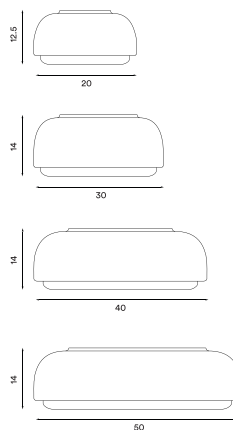

Recommended bulbs:

Prices NOK	(RRP ex. VAT)	(RRP incl. VAT)
D20	2 392,-	2 990,-
D30	2 792,-	3 490,-
D40	3 592,-	4 490,-
D50	4 792,-	5 990,-

Prices SEK	(RRP ex. VAT)	(RRP incl. VAT)
D20	2 632,-	3 290,-
D30	3 192,-	3 990,-
D40	4 152,-	5 190,-
D50	5 352,-	6 690,-

Prices DKK	(RRP ex. VAT)	(RRP incl. VAT)
D20	1 992,-	2 490,-
D30	2 312,-	2 890,-
D40	2 872,-	3 590,-
D50	3 832,-	4 790,-

Prices Euro	(RRP ex. VAT)	(RRP incl. VAT)
D20	266,-	319,-
D30	316,-	379,-
D40	408,-	489,-
D50	541,-	649,-