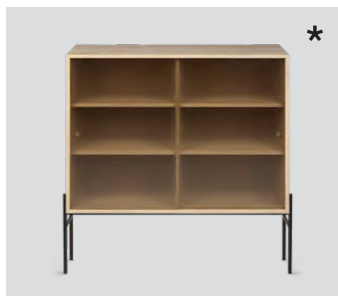

Hifive glass cabinet 75H74
light oak H15 legs

Hifive glass cabinet 75H74
smoked oak H15 legs

Hifive glass cabinet 75H74
black oak H28 legs

Hifive glass cabinet 100H74
light oak H28 legs

Hifive glass cabinet 100H74
smoked oak H15 legs