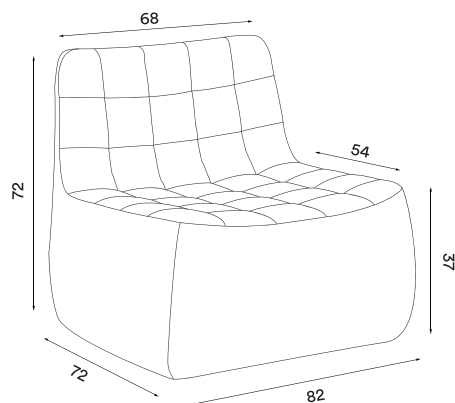

Prices NOK	(RRP ex. VAT)	(RRP incl. VAT)
Price group 0	13 592,-	16 990,-
Price group 1	15 992,-	19 990,-
Price group 2	17 592,-	21 990,-
Price group 3	19 992,-	24 990,-
Price group 4	21 592,-	26 990,-

Prices SEK	(RRP ex. VAT)	(RRP incl. VAT)
Price group 0	15 192,-	18 990,-
Price group 1	17 592,-	21 990,-
Price group 2	19 192,-	23 990,-
Price group 3	21 592,-	26 990,-
Price group 4	23 992,-	29 990,-

Prices DKK	(RRP ex. VAT)	(RRP incl. VAT)
Price group 0	11 192,-	13 990,-
Price group 1	12 792,-	15 990,-
Price group 2	13 592,-	16 990,-
Price group 3	15 592,-	19 490,-
Price group 4	16 792,-	20 990,-

Prices Euro	(RRP ex. VAT)	(RRP incl. VAT)
Price group 0	1 583,-	1 899,-
Price group 1	1 749,-	2 099,-
Price group 2	1 916,-	2 299,-
Price group 3	2 166,-	2 599,-
Price group 4	2 333,-	2 799,-