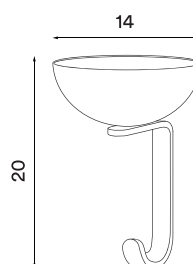

Prices NOK	(RRP ex. VAT) (RRP incl. VAT)		Prices SEK	(RRP ex. VAT) (RRP incl. VAT)			
		472,-		590,-		520,-	650,-
Prices DKK	(RRP ex. VAT) (RRP incl. VAT)		Prices Euro	(RRP ex. VAT) (RRP incl. VAT)			
		392,-		490,-		49,-	59,-