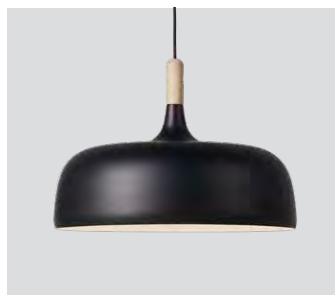

Acorn pendant

P. 91

Acorn pendant white matt
– Item no. 543

Acorn pendant grey matt
– Item no. 544

Acorn pendant black matt
– Item no. 545

Product type: Pendant lamp

Design: Atle Tveit, 2012

Shade material: Aluminium

Shade colour: White, grey or black

Shade inner colour: White

Wooden parts: Light beech or dark walnut
(both colours are included)

Wire: White (white version), grey (grey version) or black (black version), silk 370 cm

Bulb: E27, Max. 100 W

Voltage: 220V - 240V - 50Hz

Net weight: 2.3 kg

Minimum order size: 1

Spare parts available: Ceiling mounted canopy, wooden parts