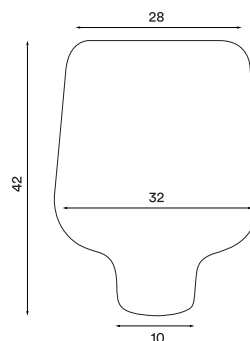

Recommended bulb:

Prices NOK

(RRP ex. VAT) (RRP incl. VAT)

8 792,- 10 990,-

Prices SEK

(RRP ex. VAT) (RRP incl. VAT)

9 592,- 11 990,-

Prices DKK

(RRP ex. VAT) (RRP incl. VAT)

6 792,- 8 490,-

Prices Euro

(RRP ex. VAT) (RRP incl. VAT)

916,- 1 099,-