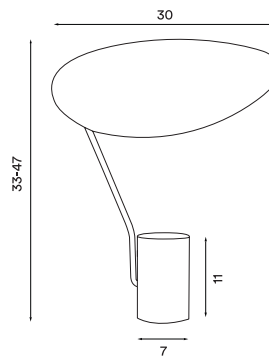

Dimensions and light direction:

Recommended bulb:

LED – 6 W

Prices NOK	(RRP ex. VAT)	(RRP incl. VAT)
	3 032,-	3 790,-

Prices SEK	(RRP ex. VAT)	(RRP incl. VAT)
	3 352,-	4 190,-

Prices DKK	(RRP ex. VAT)	(RRP incl. VAT)
	2 392,-	2 990,-

Prices Euro	(RRP ex. VAT)	(RRP incl. VAT)
	333,-	399,-