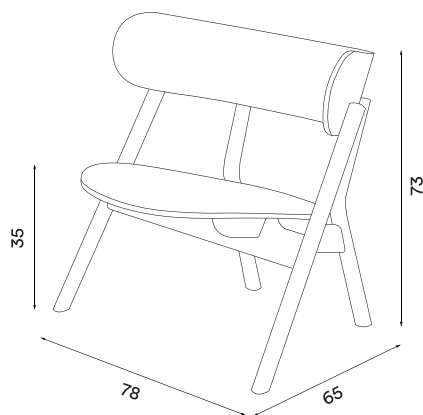

Dimensions (cm):

Prices NOK	(RRP ex. VAT)	(RRP incl. VAT)
	11 592,-	14 490,-

Prices SEK	(RRP ex. VAT)	(RRP incl. VAT)
	12 792,-	15 990,-

Prices DKK	(RRP ex. VAT)	(RRP incl. VAT)
	9 192,-	11 490,-

Prices Euro	(RRP ex. VAT)	(RRP incl. VAT)
	1 249,-	1 499,-