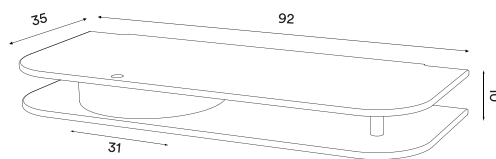

Prices NOK	(RRP ex. VAT)	(RRP incl. VAT)	Prices SEK	(RRP ex. VAT)	(RRP incl. VAT)
	7 752,-	9 690,-		8 792,-	10 990,-
Prices DKK	(RRP ex. VAT)	(RRP incl. VAT)	Prices Euro	(RRP ex. VAT)	(RRP incl. VAT)
	5 992,-	7 490,-		833,-	999,-