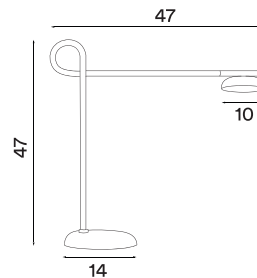

Dimensions and light direction: