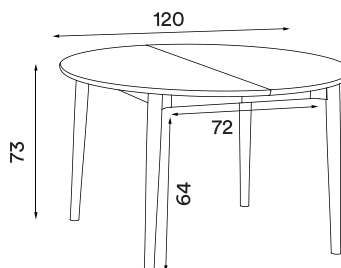

Dimensions (cm):

Prices NOK	(RRP ex. VAT)	(RRP incl. VAT)
Table light/smoked	26 392,-	32 990,-
Table black	31 992,-	39 990,-
Extension light/smoked	5 192,-	6 490,-
Extension black	6 392,-	7 990,-

Prices SEK	(RRP ex. VAT)	(RRP incl. VAT)
Table light/smoked	28 792,-	35 990,-
Table black	35 192,-	43 990,-
Extension light/smoked	5 592,-	6 990,-
Extension black	7 192,-	8 990,-

Prices DKK	(RRP ex. VAT)	(RRP incl. VAT)
Table light/smoked	19 992,-	24 990,-
Table black	23 992,-	29 990,-
Extension light/smoked	3 992,-	4 990,-
Extension black	4 792,-	5 990,-

Prices Euro	(RRP ex. VAT)	(RRP incl. VAT)
Table light/smoked	2 833,-	3 399,-
Table black	3 416,-	4 099,-
Extension light/smoked	563,-	675,-
Extension black	688,-	825,-