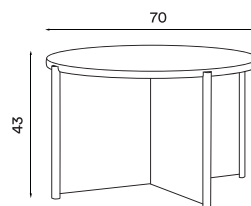

Prices NOK	(RRP ex. VAT)	(RRP incl. VAT)	Prices SEK	(RRP ex. VAT)	(RRP incl. VAT)
Cling D70H43	7 992,-	9 990,-	Cling D70H43	8 792,-	10 990,-
Cling D90H38	10 392,-	12 990,-	Cling D90H38	11 592,-	14 490,-

Prices DKK	(RRP ex. VAT)	(RRP incl. VAT)	Prices Euro	(RRP ex. VAT)	(RRP incl. VAT)
Cling D70H43	6 152,-	7 690,-	Cling D70H43	833,-	999,-
Cling D90H38	7 992,-	9 990,-	Cling D90H38	1 083,-	1 299,-