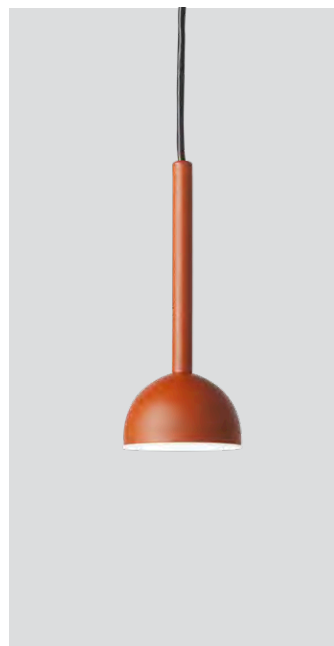

Blush pendant

P. 102

Blush pendant black matt
– Item no. 115

Blush pendant white matt
– Item no. 119

Blush pendant rust
– Item no. 118

Product type: Pendant lamp
Design: Morten & Jonas, 2019
Shade and body material: Steel
Shade and body colours: Black, white or rust
Light diffuser material: Opal acrylic
Wire: Black (black and rust version) or white (white version), 370 cm
Bulb: Integrated and dimmable LED 6 W, 550 lm, 2700/3000 K, CRI > 85
Voltage: 220V - 240V - 50/60Hz
Net weight: 0.70 kg
Minimum order size: 2
Spare parts available: LED module