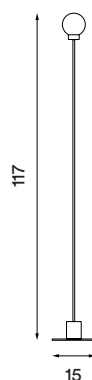

Recommended dimmable bulb:

LED – 3 W