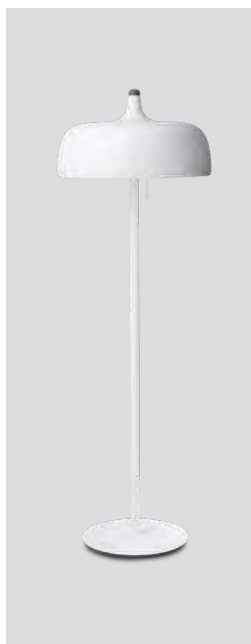

UK plug available

LED (Light source)

Acorn floor

P. 90

Acorn floor white matt
– Item no. 549

Acorn floor grey matt
– Item no. 550

Acorn floor black matt
– Item no. 551

Light beech top