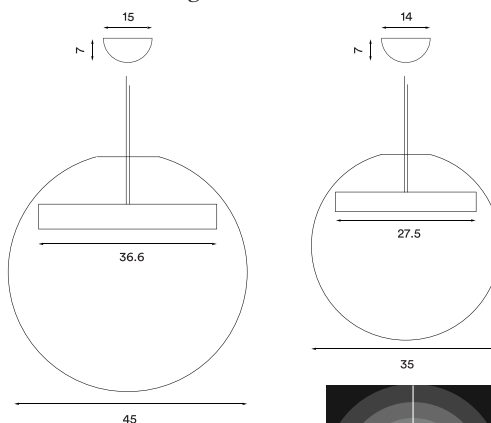

Light source included:

LED 10 W - Energy class: G

Prices NOK	(RRP ex. VAT)	(RRP incl. VAT)
Small (D35)	5 992,-	7 490,-
Large (D45)	7 992,-	9 990,-

Prices SEK	(RRP ex. VAT)	(RRP incl. VAT)
Small (D35)	6 392,-	7 990,-
Large (D45)	8 392,-	10 490,-

Prices DKK	(RRP ex. VAT)	(RRP incl. VAT)
Small (D35)	4 632,-	5 790,-
Large (D45)	6 152,-	7 690,-

Prices Euro	(RRP ex. VAT)	(RRP incl. VAT)
Small (D35)	624,-	749,-
Large (D45)	849,-	1 019,-