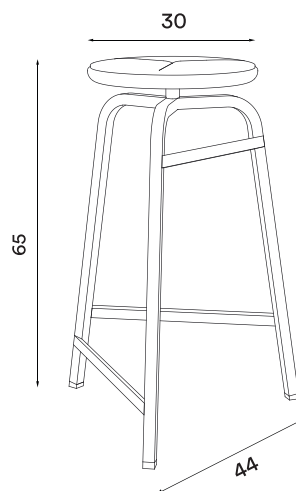

Prices NOK	(RRP ex. VAT)	(RRP incl. VAT)
Wood seat	3 192,-	3 990,-
Leather seat	4 552,-	5 690,-

Prices SEK	(RRP ex. VAT)	(RRP incl. VAT)
Wood seat	3 512,-	4 390,-
Leather seat	5 032,-	6 290,-

Prices DKK	(RRP ex. VAT)	(RRP incl. VAT)
Wood seat	2 392,-	2 990,-
Leather seat	3 512,-	4 390,-

Prices Euro	(RRP ex. VAT)	(RRP incl. VAT)
Wood seat	333,-	399,-
Leather seat	499,-	599,-