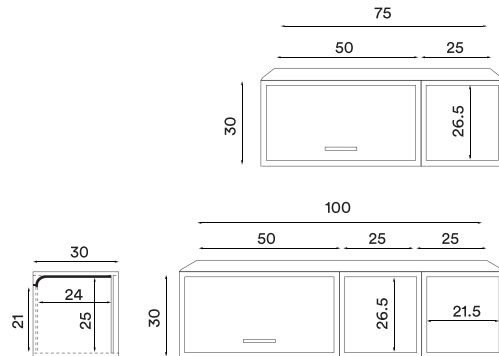

Prices NOK	(RRP ex. VAT)	(RRP incl. VAT)	Prices SEK	(RRP ex. VAT)	(RRP incl. VAT)
Hifive slim 75	7 512,-	9 390,-	Hifive slim 75	7 992,-	9 990,-
Hifive slim 100	10 392,-	12 990,-	Hifive slim 100	11 192,-	13 990,-

Prices DKK	(RRP ex. VAT)	(RRP incl. VAT)	Prices Euro	(RRP ex. VAT)	(RRP incl. VAT)
Hifive slim 75	5 752,-	7 190,-	Hifive slim 75	808,-	969,-
Hifive slim 100	7 832,-	9 790,-	Hifive slim 100	1 124,-	1 349,-