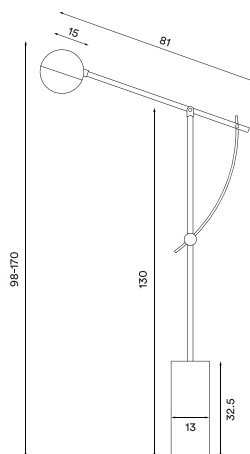

Dimensions and light direction:

Recommended dimmable bulb:

Prices NOK	(RRP ex. VAT)	(RRP incl. VAT)	Prices SEK	(RRP ex. VAT)	(RRP incl. VAT)
	7 992,-	9 990,-		8 792,-	10 990,-
Prices DKK	(RRP ex. VAT)	(RRP incl. VAT)	Prices Euro	(RRP ex. VAT)	(RRP incl. VAT)
	6 392,-	7 990,-		916,-	1 099,-