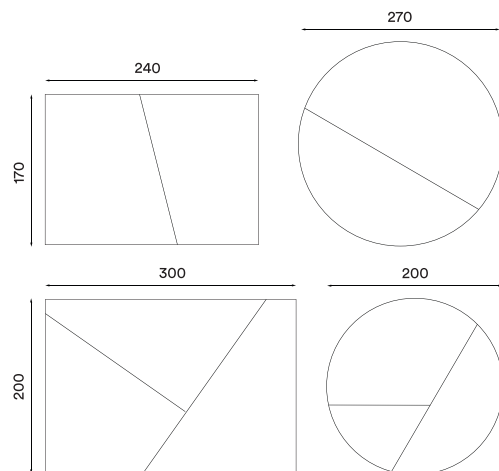

Row rugs

P. 84

Product type: Rug series

Design: Studio Terhedebrügge, 2020

Material: New Zealand wool

Colours: Light grey, dark green or dark brown

Rug height: Ca. 16 mm

Net weight medium (170 x 140cm): 12.0 kg

Net weight large (200 x 300cm): 19.5 kg

Net weight circular (ø200cm): 10.5 kg

Net weight circular (ø270cm): 21.0 kg

Minimum order size: 1

Dimensions (cm):

Prices NOK	(RRP ex. VAT)	(RRP incl. VAT)
Medium	11 192,-	13 990,-
Large	15 992,-	19 990,-
Circular	8 792,-	10 990,-
Circular large	18 392,-	22 990,-

Prices DKK	(RRP ex. VAT)	(RRP incl. VAT)
Medium	8 792,-	10 990,-
Large	12 792,-	15 990,-
Circular	6 792,-	8 490,-
Circular large	14 392,-	17 990,-

Prices SEK	(RRP ex. VAT)	(RRP incl. VAT)
Medium	12 392,-	15 490,-
Large	17 592,-	21 990,-
Circular	9 592,-	11 990,-
Circular large	19 992,-	24 990,-

Prices Euro	(RRP ex. VAT)	(RRP incl. VAT)
Medium	1 249,-	1 499,-
Large	1 833,-	2 199,-
Circular	916,-	1 099,-
Circular large	1 992,-	2 390,-