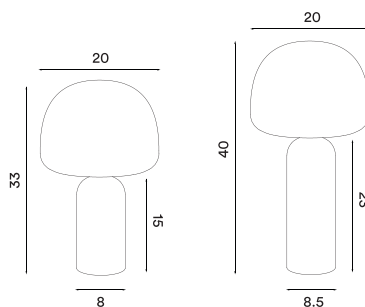

Dimensions and light direction:

Light source included:

LED 8 W - Energy class: E

Prices NOK	(RRP ex. VAT)	(RRP incl. VAT)
Kin H33	3 192,-	3 990,-
Kin H40	3 592,-	4 490,-

Prices SEK	(RRP ex. VAT)	(RRP incl. VAT)
Kin H33	3 512,-	4 390,-
Kin H40	3 992,-	4 990,-

Prices DKK	(RRP ex. VAT)	(RRP incl. VAT)
Kin H33	2 392,-	2 990,-
Kin H40	2 792,-	3 490,-

Prices Euro	(RRP ex. VAT)	(RRP incl. VAT)
Kin H33	333,-	399,-
Kin H40	374,-	449,-