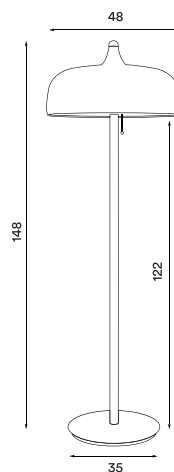

Dimensions and light direction:

Recommended bulbs:

LED – 11 W

Prices NOK (RRP ex. VAT) (RRP incl. VAT)

5 592,- 6 990,-

Prices SEK (RRP ex. VAT) (RRP incl. VAT)

6 152,- 7 690,-

Prices DKK (RRP ex. VAT) (RRP incl. VAT)

4 392,- 5 490,-

Prices Euro (RRP ex. VAT) (RRP incl. VAT)

608,- 729,-