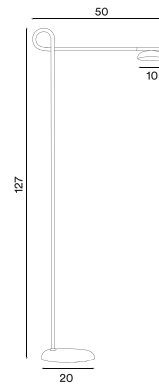

Dimensions and light direction:

Light source included:

LED 6 W - Energy class: G/E

Prices NOK	(RRP ex. VAT)	(RRP incl. VAT)	Prices SEK	(RRP ex. VAT)	(RRP incl. VAT)
	3 992,-	4 990,-		4 392,-	5 490,-
Prices DKK	(RRP ex. VAT)	(RRP incl. VAT)	Prices Euro	(RRP ex. VAT)	(RRP incl. VAT)
	3 192,-	3 990,-		458,-	549,-