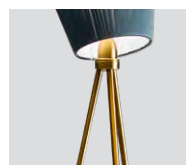

Oslo Wood white shade – *Item no. 164*

Oslo Wood olive green shade – *Item no. 165*

Oslo Wood caramel shade – *Item no. 166*

Oslo Wood steel feet – *Item no. 180*

Oslo Wood gold feet – *Item no. 184*

Oslo Wood white matt feet – *Item no. 185*