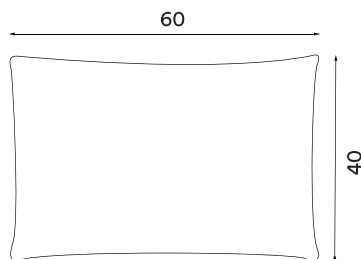

Design: Mariken Steen-Forgaard, 2023

Material: Merino wool

Colours: Blue, yellow or red

Net weight: 0.2 kg

Minimum order size: 2

Dimensions (cm):

Prices NOK

(RRP ex. VAT) (RRP incl. VAT)