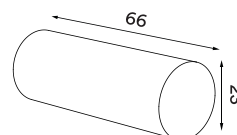

Price group 3: Steelcut Trio 3, Fiord 2, Canvas 2 (Kvadrat)

Price group 4: Vidar, Moss (Kvadrat), Ultra leather (Sørensen Leather)

Net weight: 2.0 kg

Minimum order size: 1

Made to order

Dimensions (cm):

Prices NOK	(RRP ex. VAT)	(RRP incl. VAT)
Price group 0	2 392,-	2 990,-
Price group 1	3 192,-	3 990,-
Price group 2	3 432,-	4 290,-
Price group 3	3 912,-	4 890,-
Price group 4	4 232,-	5 290,-