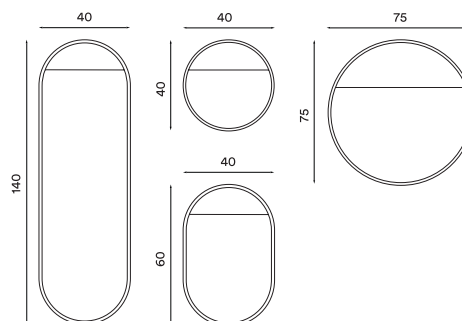

Prices NOK	(RRP ex. VAT)	(RRP incl. VAT)	Prices SEK	(RRP ex. VAT)	(RRP incl. VAT)
Circular small	1 992,-	2 490,-	Circular small	2 152,-	2 690,-
Oval small	2 392,-	2 990,-	Oval small	2 632,-	3 290,-
Circular large	4 792,-	5 990,-	Circular large	5 272,-	6 590,-
Oval large	5 592,-	6 990,-	Oval large	6 152,-	7 690,-

Prices DKK	(RRP ex. VAT)	(RRP incl. VAT)	Prices Euro	(RRP ex. VAT)	(RRP incl. VAT)
Circular small	1 272,-	1 590,-	Circular small	183,-	219,-
Oval small	1 992,-	2 490,-	Oval small	266,-	319,-
Circular large	3 832,-	4 790,-	Circular large	541,-	649,-
Oval large	4 472,-	5 590,-	Oval large	624,-	749,-