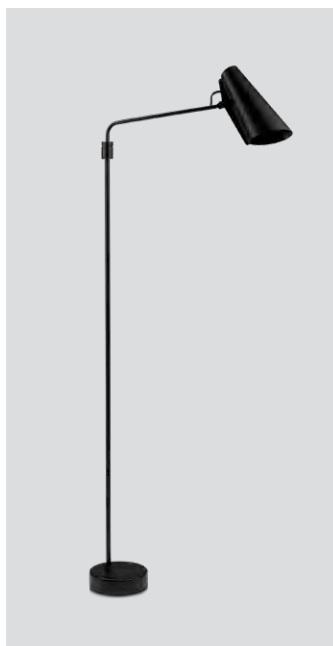

Birdy floor swing black / black
– Item no. 629