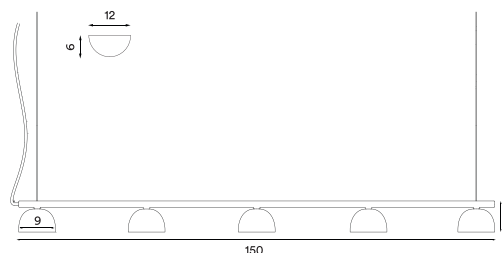

Dimensions and light direction:

Light source included:

LED 5 x 6 W - Energy class: G/E

Prices NOK	(RRP ex. VAT)	(RRP incl. VAT)	Prices SEK	(RRP ex. VAT)	(RRP incl. VAT)
	5 592,-	6 990,-		6 152,-	7 690,-
Prices DKK	(RRP ex. VAT)	(RRP incl. VAT)	Prices EUR	(RRP ex. VAT)	(RRP incl. VAT)
	4 472,-	5 590,-		624,-	749,-