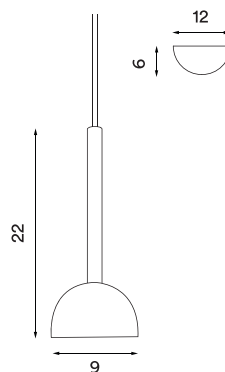

Dimensions and light direction:

Light source included:

LED 6 W - Energy class: G/E

Prices NOK	(RRP ex. VAT)	(RRP incl. VAT)	Prices SEK	(RRP ex. VAT)	(RRP incl. VAT)
	1 912,-	2 390,-		2 119,-	2 649,-
Prices DKK	(RRP ex. VAT)	(RRP incl. VAT)	Prices EUR	(RRP ex. VAT)	(RRP incl. VAT)
	1 479,-	1 849,-		208,-	249,-