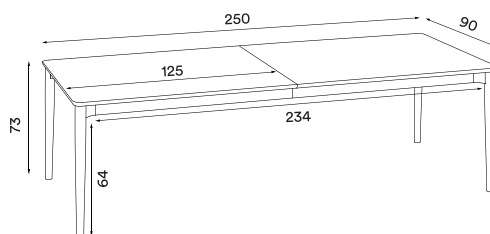

Dimensions (cm):

Prices NOK	(RRP ex. VAT)	(RRP incl. VAT)
Table light/smoked	34 392,-	42 990,-
Table black	39 992,-	49 990,-
Extension light/smoked	4 392,-	5 490,-
Extension black	5 592,-	6 990,-

Prices SEK	(RRP ex. VAT)	(RRP incl. VAT)
Table light/smoked	38 392,-	47 990,-
Table black	43 992,-	54 990,-
Extension light/smoked	4 799,-	5 999,-
Extension black	5 992,-	7 490,-

Prices DKK	(RRP ex. VAT)	(RRP incl. VAT)
Table light/smoked	26 392,-	32 990,-
Table black	31 192,-	38 990,-
Extension light/smoked	3 352,-	4 190,-
Extension black	4 392,-	5 490,-

Prices Euro	(RRP ex. VAT)	(RRP incl. VAT)
Table light/smoked	3 749,-	4 499,-
Table black	4 166,-	4 999,-
Extension light/smoked	479,-	575,-
Extension black	604,-	725,-