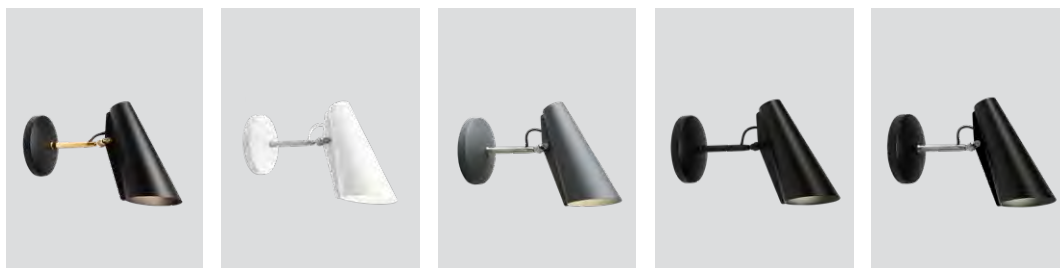

Birdy wall short
black / brass
– Item no. 615

Birdy wall short
white / steel
– Item no. 616

Birdy wall short
grey / steel
– Item no. 617

Birdy wall short
black / black
– Item no. 618

Birdy wall short
black / steel
– Item no. 619

Product type: Wall lamp

Design: Birger Dahl, 1952

Shade material: Aluminium

Shade and base colours: White, grey or black
(shade inner colour is same as outer colour)

Body material: Steel

Body and joints colour: Steel, brass or black

Wire: Black (grey or black versions only) or white
(white version only), 200 cm

Switch: On/off switch on the wire

Bulb: E27, Max. 11 W LED only

Voltage: 220V - 240V - 50/60Hz

Net weight: Birdy wall swing: 0.8 kg,

Birdy wall short: 0.7 kg

Minimum order size: 2

Dimensions and light direction: