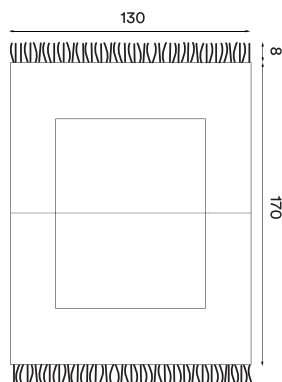

Product type: Throw blanket
Design: Mariken Steen-Forgaard, 2023
Material: New Zealand wool
Colours: Blue, yellow or red
Net weight: 1.1 kg
Minimum order size: 1

Dimensions (cm):