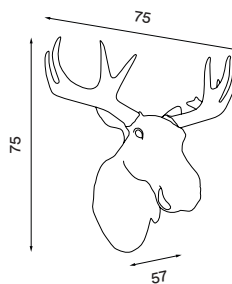

Dimensions and light direction:

Bulbs included:

2 x E27 LED 7 W (4000K)
– Energy class: G
2 x E14 LED 5.5 W (4000K)
– Energy class: G