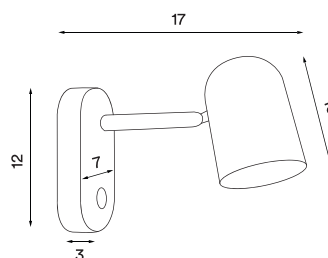

Recommended dimmable bulb:

Prices NOK	(RRP ex. VAT)	(RRP incl. VAT)	Prices SEK	(RRP ex. VAT)	(RRP incl. VAT)
	1 912,-	2 390,-		2 119,-	2 649,-
Prices DKK	(RRP ex. VAT)	(RRP incl. VAT)	Prices Euro	(RRP ex. VAT)	(RRP incl. VAT)
	1 479,-	1 849,-		208,-	249,-