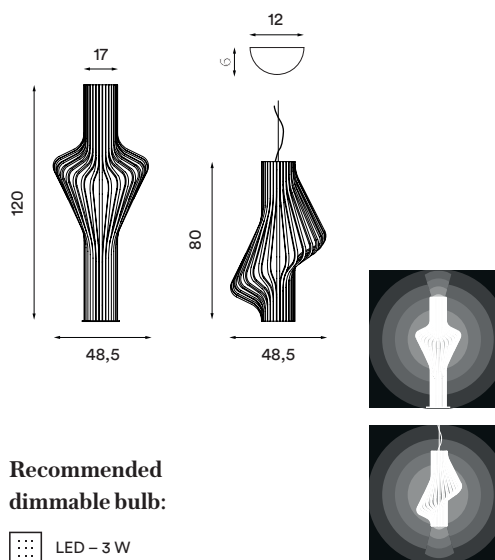

Dimensions and light direction:

Prices NOK	(RRP ex. VAT)	(RRP incl. VAT)
	25 592,-	31 990,-

Prices SEK	(RRP ex. VAT)	(RRP incl. VAT)
	27 992,-	34 990,-

Prices DKK	(RRP ex. VAT)	(RRP incl. VAT)
	19 592,-	24 490,-

Prices Euro	(RRP ex. VAT)	(RRP incl. VAT)
	2 749,-	3 299,-