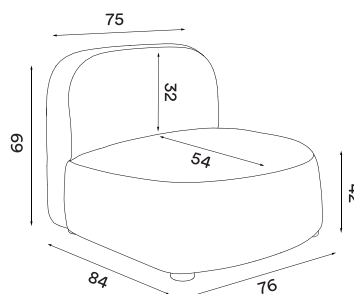

Net weight: 18.0 kg

Minimum order size: 1

Made to order

Dimensions (cm):

Prices NOK	(RRP ex. VAT)	(RRP incl. VAT)
Price group 0	11 992,-	14 990,-
Price group 1	14 392,-	17 990,-
Price group 2	15 992,-	19 990,-
Price group 3	18 392,-	22 990,-
Price group 4	19 992,-	24 990,-