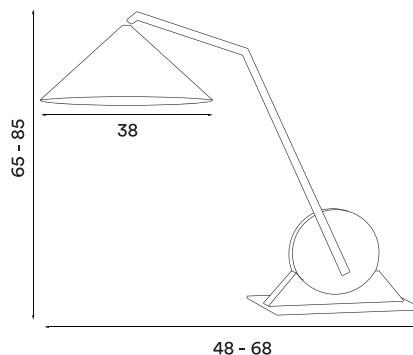

Dimensions and light direction:

Recommended dimmable bulb:

LED – 11 W

Prices NOK	(RRP ex. VAT)	(RRP incl. VAT)
	9 192,-	11 490,-

Prices SEK	(RRP ex. VAT)	(RRP incl. VAT)
	10 392,-	12 990,-

Prices DKK	(RRP ex. VAT)	(RRP incl. VAT)
	7 192,-	8 990,-

Prices Euro	(RRP ex. VAT)	(RRP incl. VAT)
	999,-	1 199,-