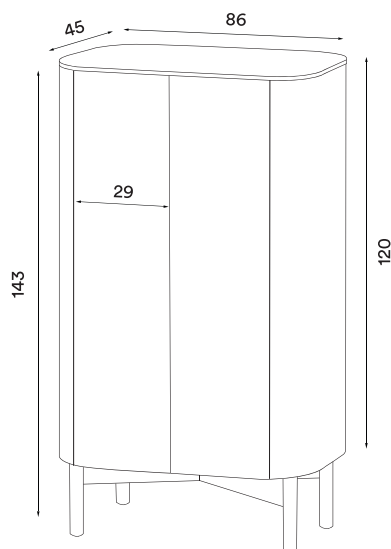

Colours: Light oiled oak, smoked oak finish or black painted oak

Material shelves: Glass (tempered, bronze tinted)

Max load weight shelves: 25 kg (each shelf)

Net weight: 50 kg

Minimum order size: 1

Dimensions (cm):