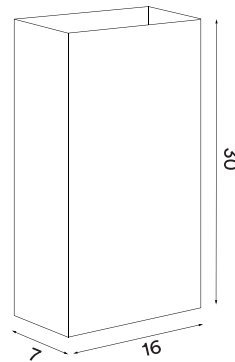

Prices NOK	(RRP ex. VAT)	(RRP incl. VAT)	Prices SEK	(RRP ex. VAT)	(RRP incl. VAT)
	792,-	990,-		872,-	1 090,-
Prices DKK	(RRP ex. VAT)	(RRP incl. VAT)	Prices Euro	(RRP ex. VAT)	(RRP incl. VAT)
	632,-	790,-		83,-	99,-