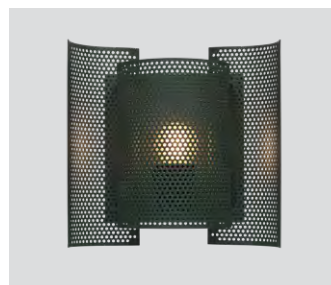

Prices Euro	(RRP ex. VAT)	(RRP incl. VAT)
White, black, dark green	266,-	319,-
Aluminium	333,-	399,-
Brass	374,-	449,-

Butterfly perforated wall

P. 110

Butterfly perforated white matt
– Item no. 331

Butterfly perforated brass
– Item no. 325