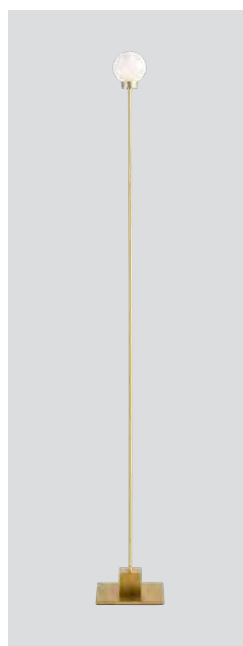

Snowball floor brass
– Item no. 716