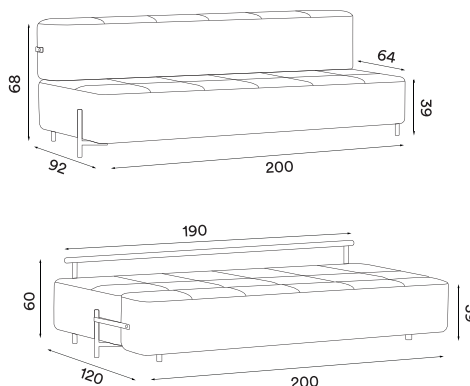

Net weight: 48.0 kg

Minimum order size: 1

Made to order

Dimensions (cm):

Prices NOK	(RRP ex. VAT)	(RRP incl. VAT)
Price group 0	19 992,-	24 990,-
Price group 1	25 592,-	31 990,-
Price group 2	33 592,-	41 990,-
Price group 3	35 192,-	43 990,-
Price group 4	35 992,-	44 990,-