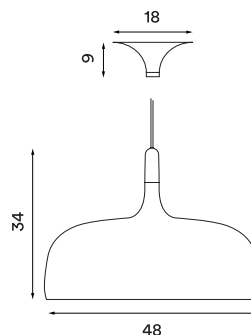

Dimensions and light direction:

Recommended bulb:

LED – 11 W

Prices NOK

(RRP ex. VAT) (RRP incl. VAT)

3 192,-	3 990,-

Prices SEK

(RRP ex. VAT) (RRP incl. VAT)

3 512,-	4 390,-

Prices DKK

(RRP ex. VAT) (RRP incl. VAT)

2 632,-	3 290,-

Prices Euro

(RRP ex. VAT) (RRP incl. VAT)

374,-	449,-