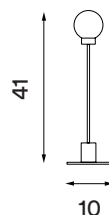

Recommended dimmable bulb:

LED – 3 W