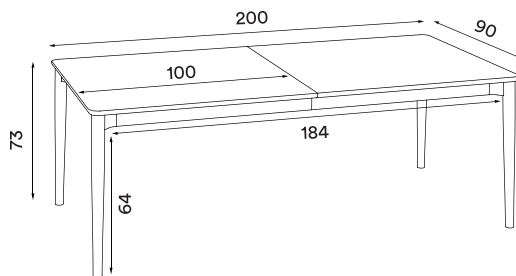

Dimensions (cm):

Prices NOK	(RRP ex. VAT)	(RRP incl. VAT)
Table light/smoked	30 392,-	37 990,-
Table black	35 992,-	44 990,-
Extension light/smoked	4 392,-	5 490,-
Extension black	5 592,-	6 990,-

Prices SEK	(RRP ex. VAT)	(RRP incl. VAT)
Table light/smoked	33 592,-	41 990,-
Table black	39 992,-	49 990,-
Extension light/smoked	4 799,-	5 999,-
Extension black	5 992,-	7 490,-

Prices DKK	(RRP ex. VAT)	(RRP incl. VAT)
Table light/smoked	23 992,-	29 990,-
Table black	27 992,-	34 990,-
Extension light/smoked	3 352,-	4 190,-
Extension black	4 392,-	5 490,-

Prices Euro	(RRP ex. VAT)	(RRP incl. VAT)
Table light/smoked	3 333,-	3 999,-
Table black	3 833,-	4 599,-
Extension light/smoked	479,-	575,-
Extension black	604,-	725,-