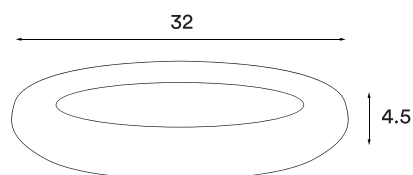

Product type: Tray

Design: Ayla Gürsoy, 2022

Material: Solid ash

Colours: Smoked ash finish (oil),
coral red or dusty green (paint)

Net weight: 1.8 kg

Minimum order size: 2

Dimensions (cm):

Prices NOK	(RRP ex. VAT)	(RRP incl. VAT)	Prices SEK	(RRP ex. VAT)	(RRP incl. VAT)
	1 832,-	2 290,-		1 992,-	2 490,-
Prices DKK	(RRP ex. VAT)	(RRP incl. VAT)	Prices Euro	(RRP ex. VAT)	(RRP incl. VAT)
	1 432,-	1 790,-		208,-	249,-