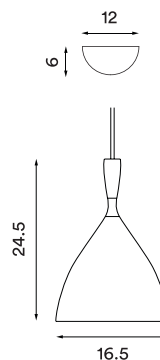

Bulb: E27, Max. 60 W

Voltage: 220V - 240V - 50/60Hz

Net weight: 0.9 kg

Minimum order size: 2

Spare part available: Cord grip canopy

Dimensions and light direction:

Recommended bulb:

Prices NOK (RRP ex. VAT) (RRP incl. VAT)