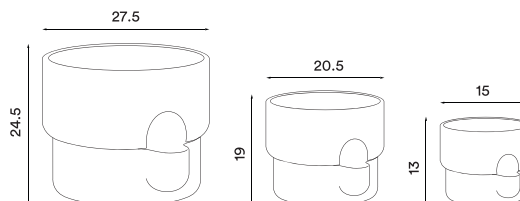

Prices NOK	(RRP ex. VAT)	(RRP incl. VAT)
Small	792,-	990,-
Medium	1 352,-	1 690,-
Large	1 912,-	2 390,-

Prices DKK	(RRP ex. VAT)	(RRP incl. VAT)
Small	632,-	790,-
Medium	1 032,-	1 290,-
Large	1 479,-	1 849,-

Prices SEK	(RRP ex. VAT)	(RRP incl. VAT)
Small	872,-	1 090,-
Medium	1 512,-	1 890,-
Large	2 119,-	2 649,-

Prices EUR	(RRP ex. VAT)	(RRP incl. VAT)
Small	83,-	99,-
Medium	146,-	175,-
Large	208,-	249,-