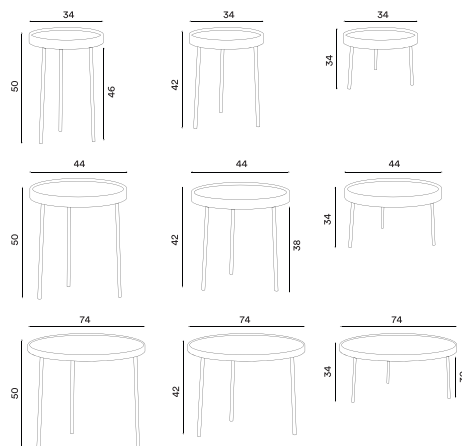

Prices NOK	(RRP ex. VAT)	(RRP incl. VAT)
Small top total	3 192,-	3 990,-
Medium top total	3 592,-	4 490,-
Large top total	5 592,-	6 990,-

Prices SEK	(RRP ex. VAT)	(RRP incl. VAT)
Small top total	3 512,-	4 390,-
Medium top total	3 912,-	4 890,-
Large top total	6 152,-	7 690,-

Prices DKK	(RRP ex. VAT)	(RRP incl. VAT)
Small top total	2 292,-	2 990,-
Medium top total	2 712,-	3 390,-
Large top total	4 312,-	5 390,-

Prices Euro	(RRP ex. VAT)	(RRP incl. VAT)
Small top total	333,-	399,-
Medium top total	383,-	459,-
Large top total	583,-	699,-