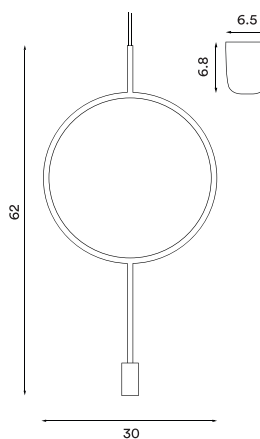

Dimensions and light direction:

Recommended bulb:

LED - 3 W

Prices NOK	(RRP ex. VAT)	(RRP incl. VAT)	Prices SEK	(RRP ex. VAT)	(RRP incl. VAT)
	1 592,-	1 990,-		1 752,-	2 190,-
Prices DKK	(RRP ex. VAT)	(RRP incl. VAT)	Prices Euro	(RRP ex. VAT)	(RRP incl. VAT)
	1 272,-	1 590,-		183,-	219,-