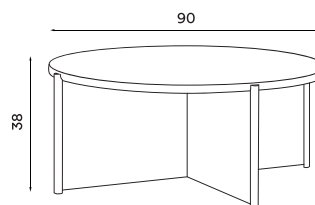

Prices NOK	(RRP ex. VAT)	(RRP incl. VAT)	Prices SEK	(RRP ex. VAT)	(RRP incl. VAT)
Cling D70H43	7 992,-	9 990,-	Cling D70H43	8 792,-	10 990,-
Cling D90H38	10 392,-	12 990,-	Cling D90H38	11 592,-	14 490,-

Prices DKK	(RRP ex. VAT)	(RRP incl. VAT)	Prices Euro	(RRP ex. VAT)	(RRP incl. VAT)
Cling D70H43	6 152,-	7 690,-	Cling D70H43	833,-	999,-
Cling D90H38	7 992,-	9 990,-	Cling D90H38	1 083,-	1 299,-