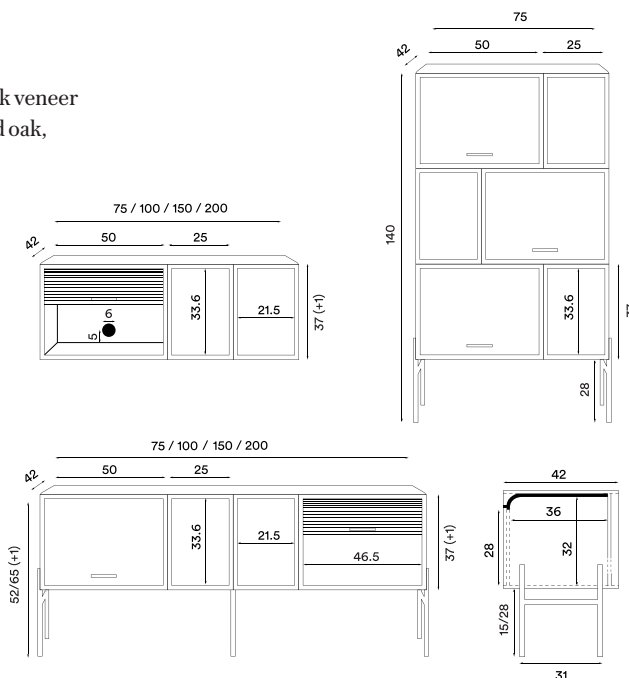

Hifive storage system

P. 31

Product type: Media furniture / storage

Design: Rudi Wulff, 2018

Material cabinet boxes and top board: MDF, oak veneer

Colour cabinet boxes and top board: Light oiled oak, smoked oak finish or black painted oak

Material legs: Steel

Colour legs: Black (Ral 9005)

Net weight open box (25 cm): 6.4 kg

Net weight tambour cabinet (50 cm): 12.5 kg

Net weight top/back board 75 cm: 2.1 kg

Net weight top/back board 100 cm: 3.2 kg

Net weight top/back board 150 cm: 4.2 kg

Net weight top/back board 200 cm: 6.4 kg

Net weight legs 75 cm: 2.2 kg / 2.4 kg

Net weight legs 100 cm: 2.4 kg / 2.6 kg

Net weight legs 150 cm: 3.8 kg / 4.1 kg

Net weight legs 200 cm: 4.2 kg / 4.5 kg

Minimum order size: 1

Prices NOK	(RRP ex. VAT)	(RRP incl. VAT)
Hifive 75 wall	10 152,-	12 690,-
Hifive 75 floor	12 712,-	15 890,-
Hifive 100 wall	13 592,-	16 990,-
Hifive 100 floor	16 712,-	20 890,-

Prices NOK	(RRP ex. VAT)	(RRP incl. VAT)
Hifive 150 wall	20 152,-	25 190,-
Hifive 150 floor	24 312,-	30 390,-
Hifive 200 wall	26 312,-	32 890,-
Hifive 200 floor	30 872,-	38 590,-
Hifive 75 tall floor	29 832,-	37 290,-

Prices SEK	(RRP ex. VAT)	(RRP incl. VAT)
Hifive 75 wall	11 192,-	13 990,-
Hifive 75 floor	13 992,-	17 490,-
Hifive 100 wall	15 032,-	18 790,-
Hifive 100 floor	18 392,-	22 990,-

Prices SEK	(RRP ex. VAT)	(RRP incl. VAT)
Hifive 150 wall	22 232,-	27 790,-
Hifive 150 floor	26 792,-	33 490,-
Hifive 200 wall	28 792,-	35 990,-
Hifive 200 floor	33 992,-	42 490,-
Hifive 75 tall floor	32 792,-	40 990,-

Prices DKK	(RRP ex. VAT)	(RRP incl. VAT)
Hifive 75 wall	7 992,-	9 990,-
Hifive 75 floor	9 992,-	12 490,-
Hifive 100 wall	10 392,-	12 990,-
Hifive 100 floor	12 792,-	15 990,-

Prices DKK	(RRP ex. VAT)	(RRP incl. VAT)
Hifive 150 wall	15 832,-	19 790,-
Hifive 150 floor	18 952,-	23 690,-
Hifive 200 wall	20 392,-	25 490,-
Hifive 200 floor	23 992,-	29 990,-
Hifive 75 tall floor	23 432,-	29 290,-

Prices Euro	(RRP ex. VAT)	(RRP incl. VAT)
Hifive 75 wall	1 083,-	1 299,-
Hifive 75 floor	1 374,-	1 649,-
Hifive 100 wall	1 449,-	1 739,-
Hifive 100 floor	1 766,-	2 119,-

Prices Euro	(RRP ex. VAT)	(RRP incl. VAT)
Hifive 150 wall	2 166,-	2 599,-
Hifive 150 floor	2 624,-	3 149,-
Hifive 200 wall	2 808,-	3 369,-
Hifive 200 floor	3 308,-	3 969,-
Hifive 75 tall floor	3 241,-	3 889,-