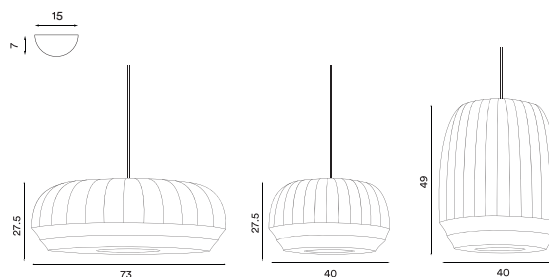

Dimensions and light direction:

Recommended bulb:

Prices NOK	(RRP ex. VAT)	(RRP incl. VAT)
Small	3 192,-	3 990,-
Tall	3 752,-	4 690,-
Large oval	4 392,-	5 490,-

Prices DKK	(RRP ex. VAT)	(RRP incl. VAT)
Small	2 632,-	3 290,-
Tall	3 032,-	3 790,-
Large oval	3 592,-	4 490,-

Prices SEK	(RRP ex. VAT)	(RRP incl. VAT)
Small	3 512,-	4 390,-
Tall	4 072,-	5 090,-
Large oval	4 792,-	5 990,-

Prices Euro	(RRP ex. VAT)	(RRP incl. VAT)
Small	358,-	429,-
Tall	416,-	499,-
Large oval	499,-	599,-