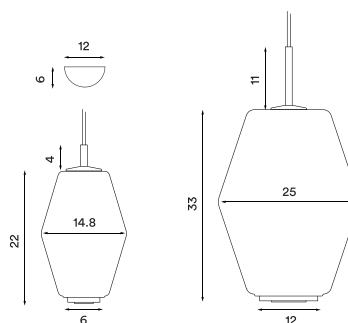

Recommended bulbs:

LED – 7 W

LED – 9 W

Prices NOK	(RRP ex. VAT)	(RRP incl. VAT)
Dahl small	2 632,-	3 290,-
Dahl large	3 192,-	3 990,-

Prices SEK	(RRP ex. VAT)	(RRP incl. VAT)
Dahl small	2 792,-	3 490,-
Dahl large	3 512,-	4 390,-

Prices DKK	(RRP ex. VAT)	(RRP incl. VAT)
Dahl small	1 912,-	2 390,-
Dahl large	2 392,-	2 990,-

Prices Euro	(RRP ex. VAT)	(RRP incl. VAT)
Dahl small	283,-	339,-
Dahl large	332,-	399,-