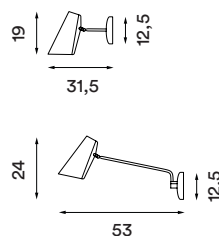

Recommended bulb: