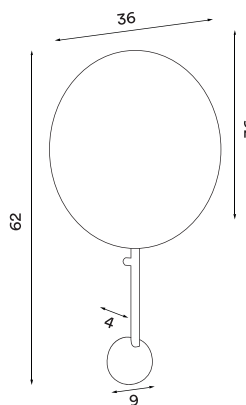

Dimensions and light direction:

Light source included:

LED 6 W - Energy class: G/E

Prices NOK	(RRP ex. VAT)	(RRP incl. VAT)	Prices SEK	(RRP ex. VAT)	(RRP incl. VAT)
	3 752,-	4 690,-		4 152,-	5 190,-
Prices DKK	(RRP ex. VAT)	(RRP incl. VAT)	Prices Euro	(RRP ex. VAT)	(RRP incl. VAT)
	2 872,-	3 590,-		408,-	489,-