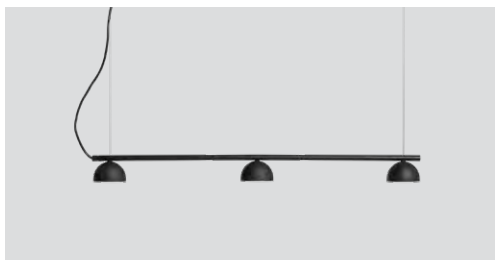

Blush pendant rail 3

P. 103

Blush pendant rail 3 black
- Item no. 150

Blush pendant rail 3 white
- Item no. 152

Blush pendant rail 3 warm beige
- Item no. 154

Product type: Pendant lamp
Design: Morten & Jonas, 2022
Shade and body material: Steel
Shade and body colours: Black, white or warm beige
Light diffuser material: Opal acrylic
Wire: Black (black version) or white (white and warm beige version), 370 cm
Steel hanging wire: 360 cm
Bulb: Integrated and dimmable LED 3 x 6 W, 1650 lm, 2700/3000 K, CRI > 85
Voltage: 220V - 240V - 50/60Hz
Net weight: 1.8 kg
Minimum order size: 2
Spare parts available: LED module