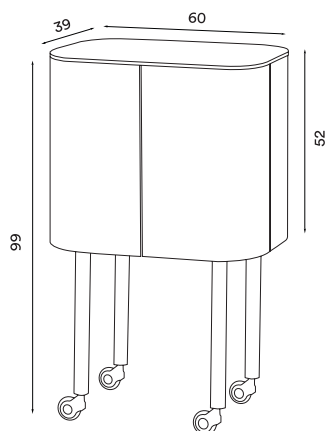

Prices NOK	(RRP ex. VAT)	(RRP incl. VAT)
	25 992,-	32 490,-

Prices SEK	(RRP ex. VAT)	(RRP incl. VAT)
	28 792,-	35 990,-

Prices DKK	(RRP ex. VAT)	(RRP incl. VAT)
	19 992,-	24 990,-

Prices Euro	(RRP ex. VAT)	(RRP incl. VAT)
	2 825,-	3 399,-