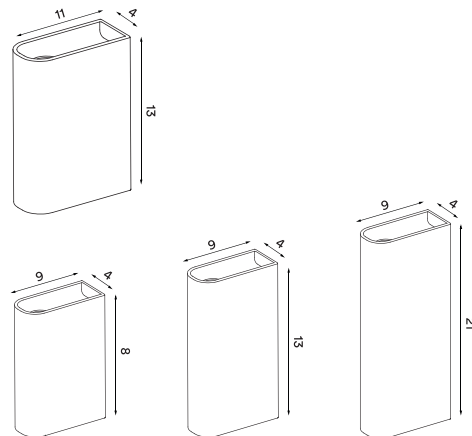

Prices NOK	(RRP ex. VAT)	(RRP incl. VAT)
Low	952,-	1190,-
Medium	1032,-	1290,-
Tall	1272,-	1590,-
Wall	1112,-	1390,-

Prices DKK	(RRP ex. VAT)	(RRP incl. VAT)
Low	712,-	890,-
Medium	792,-	990,-
Tall	1032,-	1290,-
Wall	872,-	1090,-

Prices SEK	(RRP ex. VAT)	(RRP incl. VAT)
Low	1032,-	1290,-
Medium	1112,-	1390,-
Tall	1352,-	1690,-
Wall	1192,-	1490,-

Prices EUR	(RRP ex. VAT)	(RRP incl. VAT)
Low	108,-	129,-
Medium	116,-	139,-
Tall	141,-	169,-
Wall	124,-	149,-