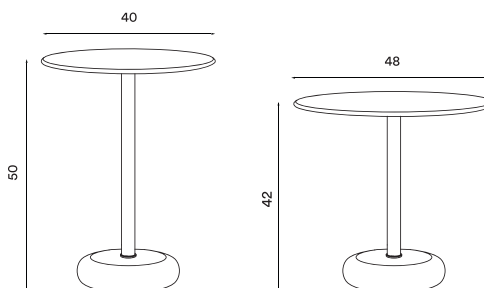

Dimensions (cm):

Prices NOK	(RRP ex. VAT)	(RRP incl. VAT)	Prices SEK	(RRP ex. VAT)	(RRP incl. VAT)
Ton D40H50	5 592,-	6 990,-	Ton D40H50	6 152,-	7 690,-
Ton D48H42	6 392,-	7 990,-	Ton D48H42	7 192,-	8 990,-

Prices DKK	(RRP ex. VAT)	(RRP incl. VAT)	Prices Euro	(RRP ex. VAT)	(RRP incl. VAT)
Ton D40H50	4 312,-	5 390,-	Ton D40H50	608,-	729,-
Ton D48H42	4 792,-	5 990,-	Ton D48H42	691,-	829,-