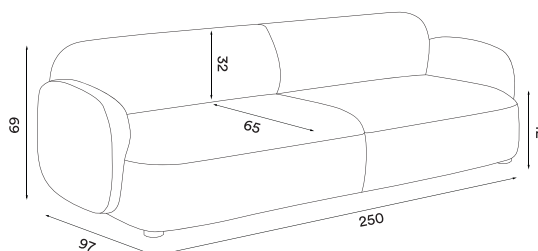

Net weight: 63.0 kg

Minimum order size: 1

Made to order

Dimensions (cm):

Prices NOK	(RRP ex. VAT)	(RRP incl. VAT)
Price group 0	31 992,-	39 990,-
Price group 1	35 992,-	44 990,-
Price group 2	39 192,-	48 990,-
Price group 3	43 992,-	54 990,-
Price group 4	47 992,-	59 990,-