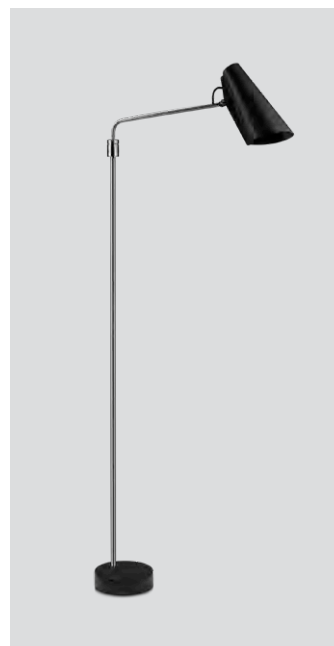

Birdy floor swing

P. 98

Birdy floor swing black / brass
– Item no. 628

Birdy floor swing black / black
– Item no. 629

Birdy floor swing black / steel
– Item no. 609

Product type: Floor lamp
Design: Birger Dahl, 1952/2021
Shade material: Aluminium
Shade and base colours: Black (shade inner colour is same as outer colour)
Body material: Steel
Body and joints colour: Brass, black or steel
Wire: Black, 200 cm
Switch: On/off switch on the shade
Bulb: E27, Max. 11 W LED only
Voltage: 220V - 240V - 50/60Hz
Net weight: 5.3 kg
Minimum order size: 1