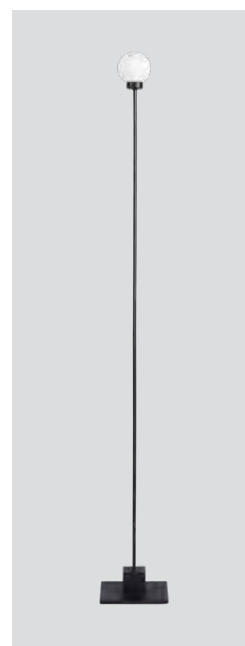

Snowball floor black
– Item no. 717

Product type: Floor lamp

Design: Trond Svendgård, 2005

Body material: Steel and aluminium or brass

Body colour: Steel, white, brass or black

Shade material: Mouth blown glass

Shade colour: Opal white matt

Wire (with dimmer switch): Transparent (steel and white versions), black (black and brass versions), 200 cm

Bulb: G9, Max. 6 W LED only (dimmable)

Voltage: 220V - 240V - 50/60Hz

Net weight: 1.6 kg

Minimum order size: 2

Spare part available: Glass shade, dimmer switch

Dimensions and light direction:

Recommended dimmable bulb:

LED – 3 W

Prices NOK	(RRP ex. VAT)	(RRP incl. VAT)
Steel, white, black	2 392,-	2 990,-
Brass	2 952,-	3 690,-

Prices DKK	(RRP ex. VAT)	(RRP incl. VAT)
Steel, white, black	1 912,-	2 390,-
Brass	2 392,-	2 990,-

Prices SEK	(RRP ex. VAT)	(RRP incl. VAT)
Steel, white, black	2 632,-	3 290,-
Brass	3 192,-	3 990,-

Prices Euro	(RRP ex. VAT)	(RRP incl. VAT)
Steel, white, black	266,-	319,-
Brass	333,-	399,-