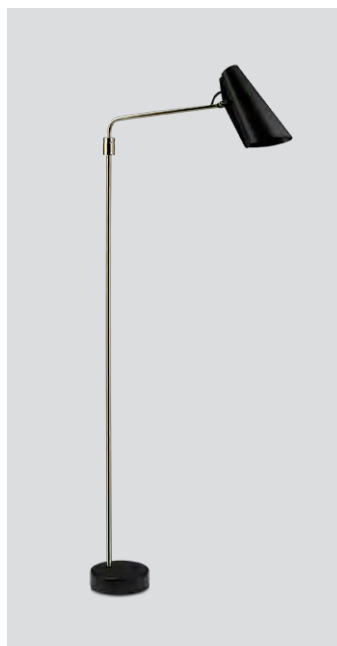

Birdy floor swing

P. 98

Birdy floor swing black / brass
– Item no. 628

Birdy floor swing black / black
– Item no. 629

Birdy floor swing black / steel
– Item no. 609

Product type: Floor lamp
Design: Birger Dahl, 1952/2021
Shade material: Aluminium
Shade and base colours: Black (shade inner colour is same as outer colour)
Body material: Steel
Body and joints colour: Brass, black or steel
Wire: Black, 200 cm
Switch: On/off switch on the shade
Bulb: E27, Max. 11 W LED only
Voltage: 220V - 240V - 50/60Hz
Net weight: 5.3 kg
Minimum order size: 1