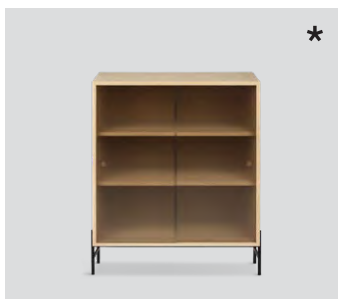

Hifive glass cabinet

Hifive glass cabinet 75H74
light oak H15 legs