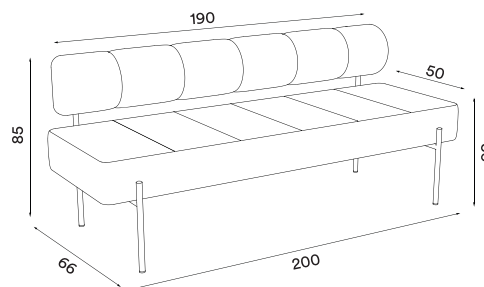

Prices NOK	(RRP ex. VAT)	(RRP incl. VAT)
Price group 0	15 992,-	19 990,-
Price group 1	19 992,-	24 990,-
Price group 2	21 592,-	26 990,-
Price group 3	26 392,-	32 990,-
Price group 4	27 992,-	34 990,-

Prices DKK	(RRP ex. VAT)	(RRP incl. VAT)
Price group 0	12 792,-	15 990,-
Price group 1	15 592,-	19 490,-
Price group 2	16 792,-	20 990,-
Price group 3	19 992,-	24 990,-
Price group 4	21 592,-	26 990,-

Prices SEK	(RRP ex. VAT)	(RRP incl. VAT)
Price group 0	17 592,-	21 990,-
Price group 1	21 592,-	26 990,-
Price group 2	23 992,-	29 990,-
Price group 3	28 792,-	35 990,-
Price group 4	30 392,-	37 990,-

Prices Euro	(RRP ex. VAT)	(RRP incl. VAT)
Price group 0	1 833,-	2 199,-
Price group 1	2 083,-	2 499,-
Price group 2	2 249,-	2 699,-
Price group 3	2 749,-	3 299,-
Price group 4	2 916,-	3 499,-