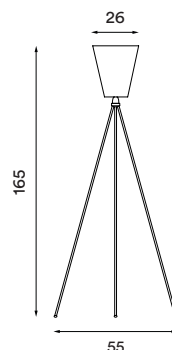

Recommended dimmable bulb: