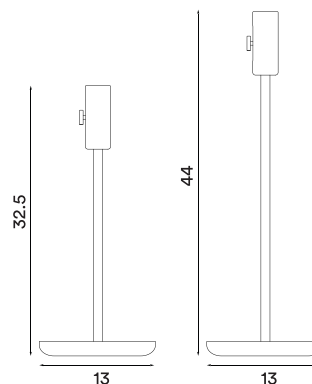

Colours: Black, white or brass

Net weight H32.5: 0.5 kg (black and white versions), 0.6 kg (brass version)

Net weight H44: 0.5 kg (black and white versions), 0.6 kg (brass version)

Minimum order size: 2

Dimensions (cm):