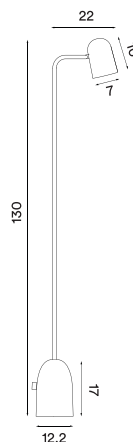

Dimensions and light direction:

Recommended dimmable bulb: