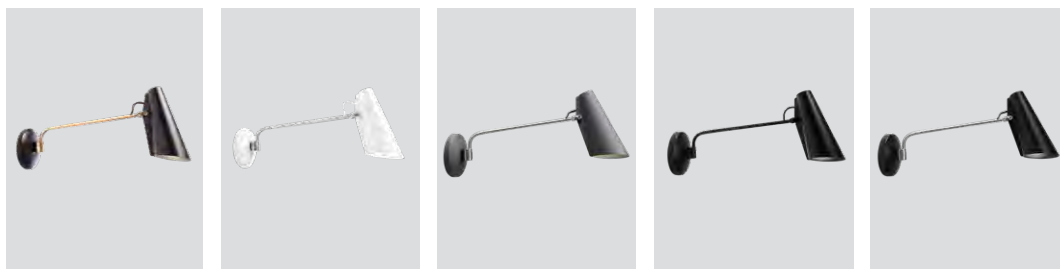

Prices Euro

(RRP ex. VAT) (RRP incl. VAT)

333,-	399,-
-------	-------

Birdy wall

P. 101

Birdy wall swing
black / brass
– Item no. 610

Birdy wall swing
white / steel
– Item no. 611

Birdy wall swing
grey / steel
– Item no. 612