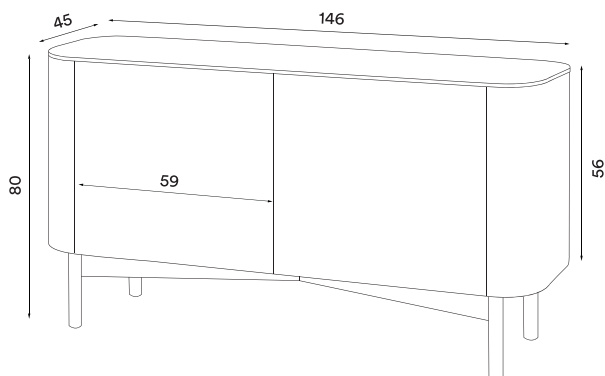

Prices NOK	(RRP ex. VAT)	(RRP incl. VAT)
Light / smoked oak	35 992,-	44 990,-
Black	39 192,-	48 990,-

Prices DKK	(RRP ex. VAT)	(RRP incl. VAT)
Light / smoked oak	29 592,-	36 990,-
Black	31 992,-	39 990,-

Prices SEK	(RRP ex. VAT)	(RRP incl. VAT)
Light / smoked oak	39 192,-	48 990,-
Black	42 392,-	52 990,-

Prices Euro	(RRP ex. VAT)	(RRP incl. VAT)
Light / smoked oak	4 083,-	4 899,-
Black	4 416,-	5 299,-