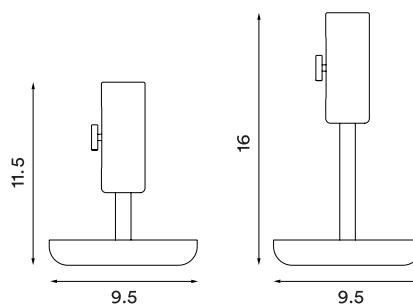

Net weight H16: 0.20 kg (black and white versions), 0.28 kg (brass version)

Minimum order size: 4

Dimensions (cm):

Prices NOK	(RRP ex. VAT)	(RRP incl. VAT)
H11.5 black/white	360,-	450,-
H16 black/white	392,-	490,-
H11.5 brass	552,-	690,-
H16 brass	632,-	790,-