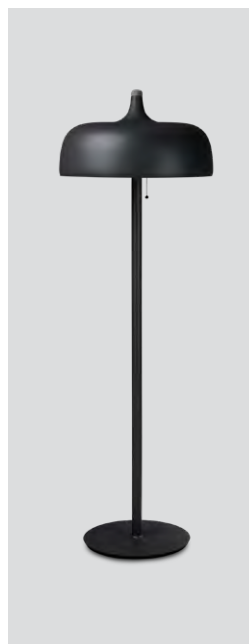

UK plug available

LED (Light source)

Acorn floor

P. 90

Acorn floor white matt
– Item no. 549

Acorn floor grey matt
– Item no. 550

Acorn floor black matt
– Item no. 551

Light beech top