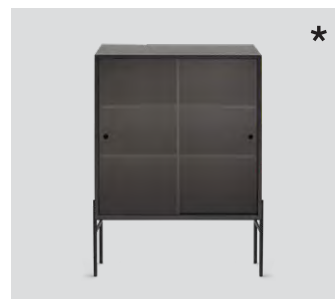

Hifive glass cabinet 75H74
light oak H15 legs

Hifive glass cabinet 75H74
smoked oak H15 legs

Hifive glass cabinet 75H74
black oak H28 legs

Hifive glass cabinet 100H74
light oak H28 legs

Hifive glass cabinet 100H74
smoked oak H15 legs