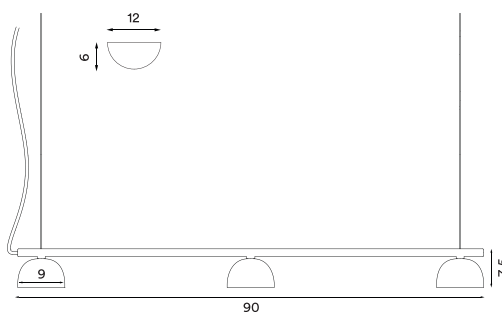

Dimensions and light direction:

Light source included:

LED 3 x 6 W - Energy class: G/E

Prices NOK	(RRP ex. VAT)	(RRP incl. VAT)
	3 992,-	4 990,-

Prices SEK	(RRP ex. VAT)	(RRP incl. VAT)
	4 392,-	5 490,-

Prices DKK	(RRP ex. VAT)	(RRP incl. VAT)
	3 192,-	3 990,-

Prices EUR	(RRP ex. VAT)	(RRP incl. VAT)
	441,-	529,-