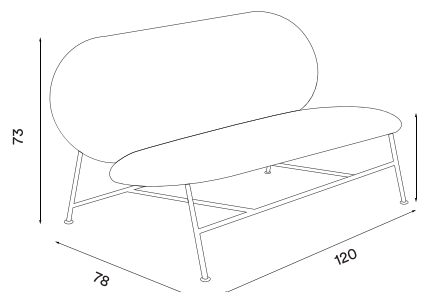

Net weight: 21.0 kg

Minimum order size: 1

Made to order

Dimensions (cm):

Prices NOK	(RRP ex. VAT)	(RRP incl. VAT)
Price group 0	14 392,-	17 990,-
Price group 1	18 392,-	22 990,-
Price group 2	19 192,-	23 990,-
Price group 3	19 992,-	24 990,-
Price group 4	20 792,-	25 990,-