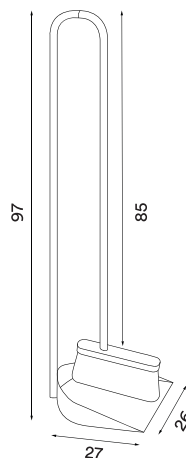

Prices NOK	(RRP ex. VAT) (RRP incl. VAT)		Prices SEK	(RRP ex. VAT) (RRP incl. VAT)			
		1 832,-		2 290,-		1 992,-	2 490,-
Prices DKK	(RRP ex. VAT) (RRP incl. VAT)		Prices Euro	(RRP ex. VAT) (RRP incl. VAT)			
		1 432,-		1 790,-		199,-	239,-