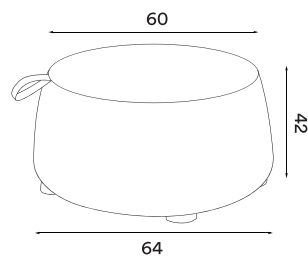

Price group 2: Remix 3, Atlas (Kvadrat)

Price group 3: Steelcut Trio 3, Fiord 2, Canvas 2 (Kvadrat)

Price group 4: Vidar, Moss (Kvadrat)

Net weight: 12.0 kg

Minimum order size: 1

Made to order

Dimensions (cm):