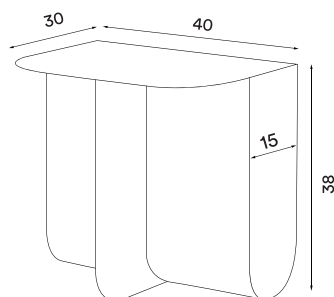

Prices NOK	(RRP ex. VAT)	(RRP incl. VAT)
Black	3 992,-	4 990,-
Steel	4 792,-	5 990,-
Brass	7 992,-	9 990,-

Prices DKK	(RRP ex. VAT)	(RRP incl. VAT)
Black	3 192,-	3 990,-
Steel	3 832,-	4 790,-
Brass	6 392,-	7 990,-

Prices SEK	(RRP ex. VAT)	(RRP incl. VAT)
Black	4 392,-	5 490,-
Steel	5 272,-	6 590,-
Brass	8 792,-	10 990,-

Prices Euro	(RRP ex. VAT)	(RRP incl. VAT)
Black	458,-	549,-
Steel	541,-	649,-
Brass	916,-	1 099,-