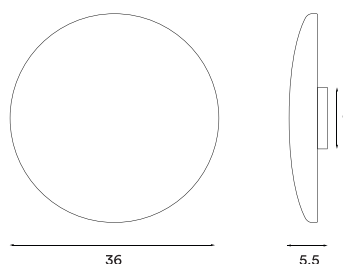

Dimensions and light direction:

Light source included:

LED 6 W - Energy class: G/E

Prices NOK (RRP ex. VAT) (RRP incl. VAT)

White, black, alu	3 192,-	3 990,-
Brass	4 792,-	5 990,-

Prices DKK (RRP ex. VAT) (RRP incl. VAT)

White, black, alu	2 552,-	3 190,-
Brass	3 912,-	4 890,-

Prices SEK (RRP ex. VAT) (RRP incl. VAT)

White, black, alu	3 512,-	4 390,-
Brass	5 352,-	6 690,-

Prices Euro (RRP ex. VAT) (RRP incl. VAT)

White, black, alu	358,-	429,-
Brass	549,-	659,-