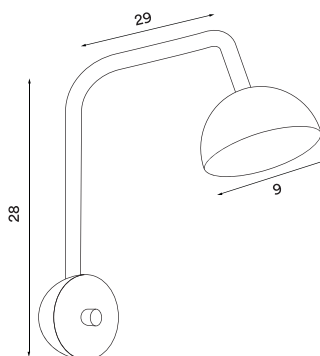

Light source included:

LED 6 W - Energy class: G/E

Prices NOK	(RRP ex. VAT)	(RRP incl. VAT)	Prices SEK	(RRP ex. VAT)	(RRP incl. VAT)
	2 392,-	2 990,-		2 632,-	3 290,-
Prices DKK	(RRP ex. VAT)	(RRP incl. VAT)	Prices EUR	(RRP ex. VAT)	(RRP incl. VAT)
	1 832,-	2 290,-		249,-	299,-