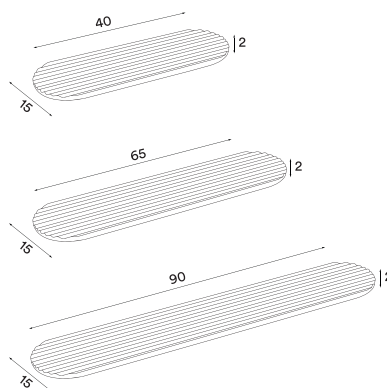

Prices NOK	(RRP ex. VAT)	(RRP incl. VAT)
L40	1432,-	1790,-
L65	1992,-	2490,-
L90	2392,-	2990,-

Prices SEK	(RRP ex. VAT)	(RRP incl. VAT)
L40	1592,-	1990,-
L65	2152,-	2690,-
L90	2632,-	3290,-

Prices DKK	(RRP ex. VAT)	(RRP incl. VAT)
L40	1192,-	1490,-
L65	1592,-	1990,-
L90	1912,-	2390,-

Prices EUR	(RRP ex. VAT)	(RRP incl. VAT)
L40	166,-	199,-
L65	224,-	269,-
L90	266,-	319,-