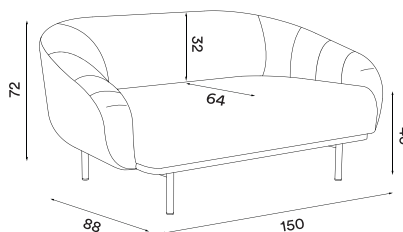

Price group 2: Remix 3, Atlas (Kvadrat)

Price group 3: Steelcut Trio 3, Fiord 2, Canvas 2 (Kvadrat)

Price group 4: Vidar, Moss (Kvadrat)

Net weight: 41.0 kg

Minimum order size: 1

Made to order

Dimensions (cm):