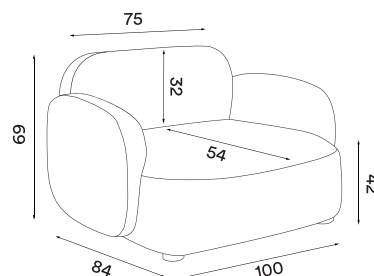

Net weight: 32.0 kg

Minimum order size: 1

Made to order

Dimensions (cm):

Prices NOK	(RRP ex. VAT)	(RRP incl. VAT)
Price group 0	15 992,-	19 990,-
Price group 1	18 392,-	22 990,-
Price group 2	19 992,-	24 990,-
Price group 3	22 392,-	27 990,-
Price group 4	23 992,-	29 990,-