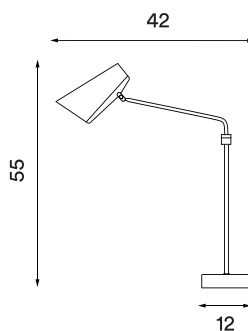

Dimensions and light direction:

Recommended bulb:

LED – 7 W

Prices NOK

(RRP ex. VAT) (RRP incl. VAT)

3 112,-	3 890,-

Prices SEK

(RRP ex. VAT) (RRP incl. VAT)

3 432,-	4 290,-

Prices DKK

(RRP ex. VAT) (RRP incl. VAT)

2 392,-	2 990,-

Prices Euro

(RRP ex. VAT) (RRP incl. VAT)

333,-	399,-