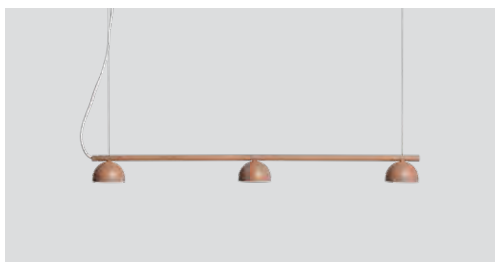

Blush pendant rail 3

P. 103

Blush pendant rail 3 black
- Item no. 150

Blush pendant rail 3 white
- Item no. 152

Blush pendant rail 3 warm beige
- Item no. 154

Product type: Pendant lamp
Design: Morten & Jonas, 2022
Shade and body material: Steel
Shade and body colours: Black, white or warm beige
Light diffuser material: Opal acrylic
Wire: Black (black version) or white (white and warm beige version), 370 cm
Steel hanging wire: 360 cm
Bulb: Integrated and dimmable LED 3 x 6 W, 1650 lm, 2700/3000 K, CRI > 85
Voltage: 220V - 240V - 50/60Hz
Net weight: 1.8 kg
Minimum order size: 2
Spare parts available: LED module