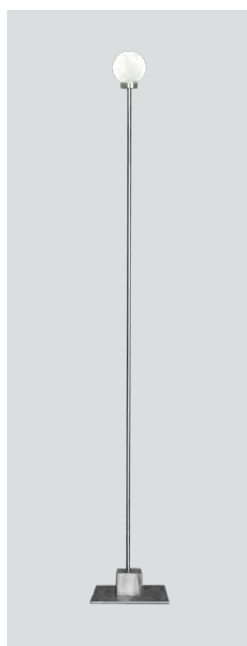

Snowball floor

P. 132

Snowball floor steel
– Item no. 714