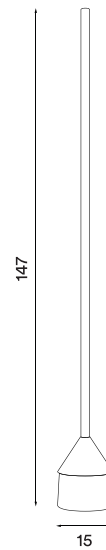

Dimensions (cm):

Prices NOK	(RRP ex. VAT)	(RRP incl. VAT)
	1 352,-	1 690,-

Prices SEK	(RRP ex. VAT)	(RRP incl. VAT)
	1 480,-	1 850,-

Prices DKK	(RRP ex. VAT)	(RRP incl. VAT)
	1 112,-	1 390,-

Prices Euro	(RRP ex. VAT)	(RRP incl. VAT)
	149,-	179,-