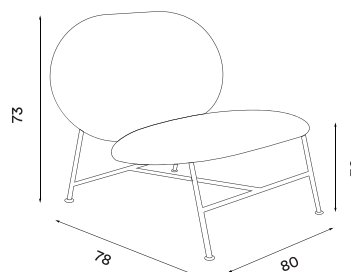

Net weight: 14.2 kg

Minimum order size: 1

Made to order

Dimensions (cm):

Prices NOK	(RRP ex. VAT)	(RRP incl. VAT)
Price group 0	9 592,-	11 990,-
Price group 1	11 992,-	14 990,-
Price group 2	12 792,-	15 990,-
Price group 3	13 592,-	16 990,-
Price group 4	14 392,-	17 990,-