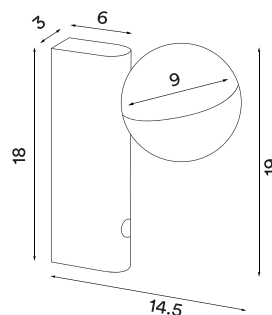

Product type: Wall and table lamp

Design: Yuue, 2022

Body and shade material: Steel

Body and shade colour: Black, cherry red or steel

Light diffuser material: Mouth blown glass

Light diffuser colour: Opal white matt

Wire: Black, 200 cm

Switch: 3-step touch dimmer (on lamp)

Bulb: Integrated LED 6 W, 550 lm, 2700/3000 K, CRI > 85, step dim

Voltage: 220V - 240V - 50/60Hz

Net weight: 1.0 kg

Minimum order size: 2

Dimensions and light direction: