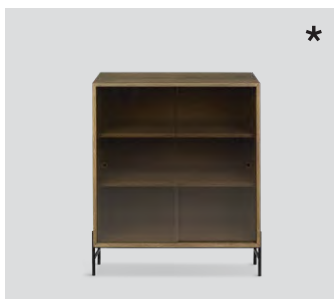

Hifive glass cabinet 75H74
light oak H15 legs

Hifive glass cabinet 75H74
smoked oak H15 legs

Hifive glass cabinet 75H74
black oak H28 legs

Hifive glass cabinet 100H74
light oak H28 legs

Hifive glass cabinet 100H74
smoked oak H15 legs