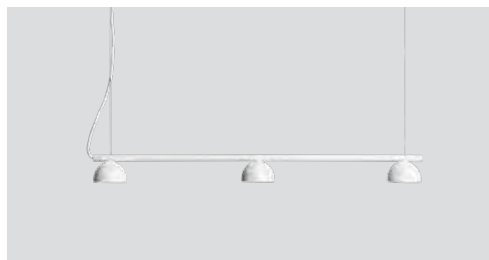

Blush pendant rail 3

P. 103

Blush pendant rail 3 black
- Item no. 150

Blush pendant rail 3 white
- Item no. 152

Blush pendant rail 3 warm beige
- Item no. 154

Product type: Pendant lamp
Design: Morten & Jonas, 2022
Shade and body material: Steel
Shade and body colours: Black, white or warm beige
Light diffuser material: Opal acrylic
Wire: Black (black version) or white (white and warm beige version), 370 cm
Steel hanging wire: 360 cm
Bulb: Integrated and dimmable LED 3 x 6 W, 1650 lm, 2700/3000 K, CRI > 85
Voltage: 220V - 240V - 50/60Hz
Net weight: 1.8 kg
Minimum order size: 2
Spare parts available: LED module