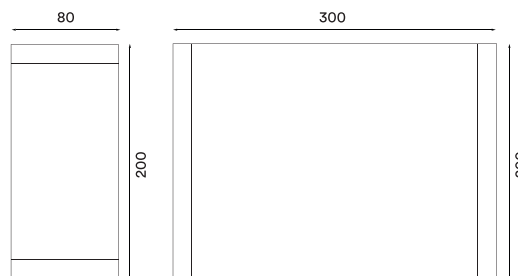

Prices NOK	(RRP ex. VAT)	(RRP incl. VAT)
Spool 80 x 200 cm	1 992,-	2 490,-
Spool 200 x 300 cm	7 992,-	9 990,-

Prices SEK	(RRP ex. VAT)	(RRP incl. VAT)
Spool 80 x 200 cm	2 152,-	2 690,-
Spool 200 x 300 cm	8 792,-	10 990,-

Prices DKK	(RRP ex. VAT)	(RRP incl. VAT)
Spool 80 x 200 cm	1 592,-	1 990,-
Spool 200 x 300 cm	6 152,-	7 690,-

Prices Euro	(RRP ex. VAT)	(RRP incl. VAT)
Spool 80 x 200 cm	216,-	259,-
Spool 200 x 300 cm	833,-	999,-