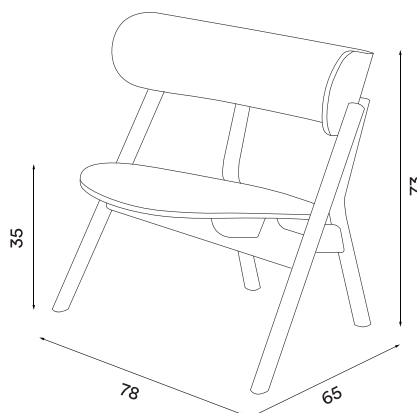

Dimensions (cm):

Prices NOK	(RRP ex. VAT)	(RRP incl. VAT)	Prices SEK	(RRP ex. VAT)	(RRP incl. VAT)
	13 592,-	16 990,-		15 192,-	18 990,-

Prices DKK	(RRP ex. VAT)	(RRP incl. VAT)	Prices Euro	(RRP ex. VAT)	(RRP incl. VAT)
	10 792,-	13 490,-		1 499,-	1 799,-