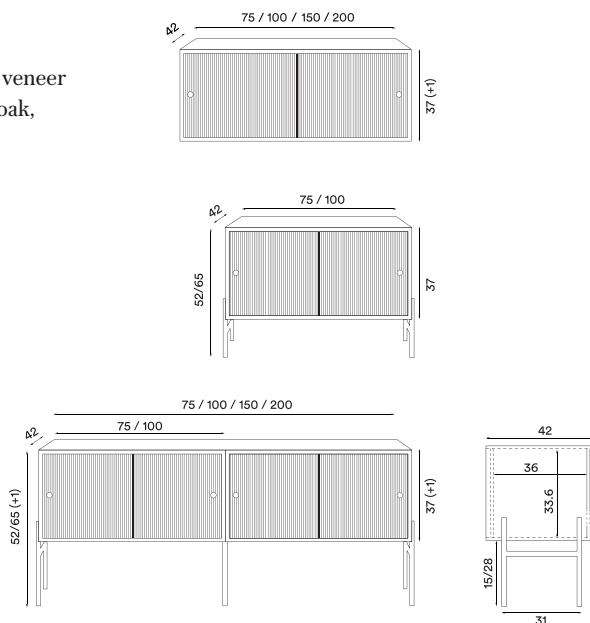

Material legs: Steel

Colour legs: Black (Ral9005)

Net weight glass box 75 cm: 19.0 kg

Net weight glass box 100 cm: 27.0 kg

Net weight top/back board 150 cm: 4.2 kg

Net weight top/back board 200 cm: 6.4 kg

Net weight legs 75 cm: 2.2 kg / 2.4 kg

Net weight legs 100 cm: 2.4 kg / 2.6 kg

Net weight legs 150 cm: 3.8 kg / 4.1 kg

Net weight legs 200 cm: 4.2 kg / 4.5 kg

Minimum order size: 1

Prices NOK	(RRP ex. VAT)	(RRP incl. VAT)
Hifive glass 75 wall	9 280,-	11 600,-
Hifive glass 75 floor	11 840,-	14 800,-
Hifive glass 100 wall	12 080,-	15 100,-
Hifive glass 100 floor	15 200,-	19 000,-