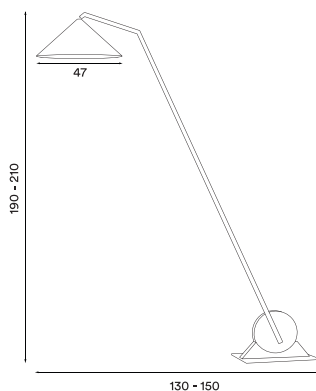

Dimensions and light direction:

Recommended dimmable bulb:

Prices NOK	(RRP ex. VAT)	(RRP incl. VAT)
	17 192,-	21 490,-

Prices SEK	(RRP ex. VAT)	(RRP incl. VAT)
	19 192,-	23 990,-

Prices DKK	(RRP ex. VAT)	(RRP incl. VAT)
	13 192,-	16 490,-

Prices Euro	(RRP ex. VAT)	(RRP incl. VAT)
	1 874,-	2 249,-