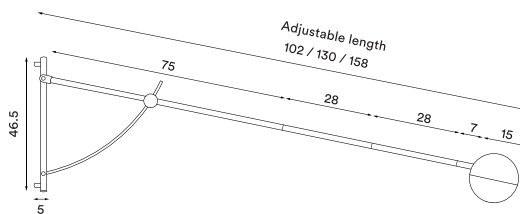

Dimensions and light direction:

Recommended bulb:

LED – 11 W

Prices NOK	(RRP ex. VAT)	(RRP incl. VAT)	Prices SEK	(RRP ex. VAT)	(RRP incl. VAT)
	6 392,-	7 990,-		7 192,-	8 990,-
Prices DKK	(RRP ex. VAT)	(RRP incl. VAT)	Prices Euro	(RRP ex. VAT)	(RRP incl. VAT)
	5 192,-	6 490,-		749,-	899,-