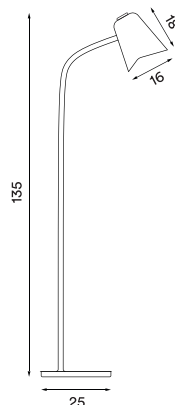

Dimensions and light direction:

Light source included:

LED 13 W - Energy class: G

Prices NOK

(RRP ex. VAT) (RRP incl. VAT)

3 192,- 3 990,-

Prices SEK

(RRP ex. VAT) (RRP incl. VAT)

3 512,- 4 390,-

Prices DKK

(RRP ex. VAT) (RRP incl. VAT)

2 632,- 3 290,-

Prices Euro

(RRP ex. VAT) (RRP incl. VAT)

333,- 399,-