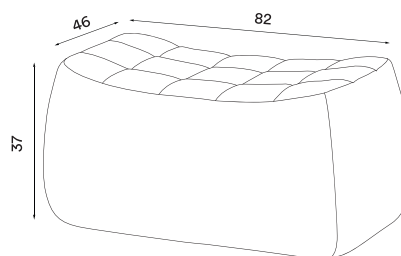

Price group 3: Steelcut Trio 3, Fiord 2, Canvas 2 (Kvadrat)

Price group 4: Vidar, Moss (Kvadrat), Ultra leather (Sørensen Leather)

Net weight: 11.5 kg

Minimum order size: 1

Made to order

Dimensions (cm):

Prices NOK	(RRP ex. VAT)	(RRP incl. VAT)
Price group 0	7 992,-	9 990,-
Price group 1	10 392,-	12 990,-
Price group 2	11 992,-	14 990,-
Price group 3	12 792,-	15 990,-
Price group 4	14 392,-	17 990,-