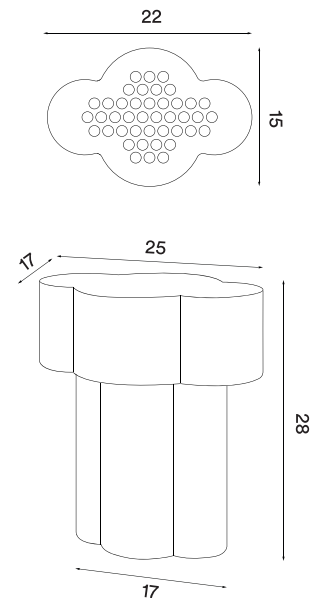

Prices NOK	(RRP ex. VAT)	(RRP incl. VAT)	Prices SEK	(RRP ex. VAT)	(RRP incl. VAT)
	1 592,-	1 990,-		1 752,-	2 190,-
Prices DKK	(RRP ex. VAT)	(RRP incl. VAT)	Prices Euro	(RRP ex. VAT)	(RRP incl. VAT)
	1 272,-	1 590,-		166,-	199,-