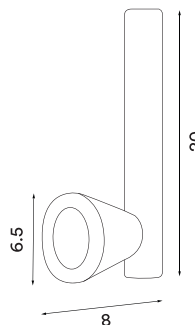

Prices NOK	(RRP ex. VAT)	(RRP incl. VAT)	Prices SEK	(RRP ex. VAT)	(RRP incl. VAT)
	1 352,-	1 690,-		1 480,-	1 850,-
Prices DKK	(RRP ex. VAT)	(RRP incl. VAT)	Prices Euro	(RRP ex. VAT)	(RRP incl. VAT)
	1 112,-	1 390,-		149,-	179,-