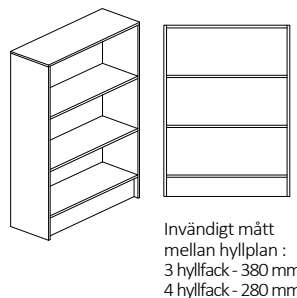

Tillval (pris/styck)

Lika låsning

Tryckcylinderlås - LL	3900.000.04	681:-

Olika låsning

Tryckcylinderlås - OL	3900.000.06	681:-

*Säkerhetshandtag 835s för Assa/Ruko cylinder	3910.000.00	1247:-

Tillval (pris/styck)

Ställfötter - 4st	3911.000.00	335:-

justermån 25 mm

Extra hyllplan/spån För skåp - dj.320 mm	3xxx.280.000x	242:-
För skåp - dj.470 mm	3xxx.400.000x	306:-
För skåp - dj.600 mm	3xxx.550.000x	340:-

Extra hyllplan/lamell

För skåp - dj.300 mm	3xxx.280.100x	473:-
För skåp - dj.450 mm	3xxx.400.100x	612:-
För skåp - dj.580 mm	3xxx.550.100x	756:-