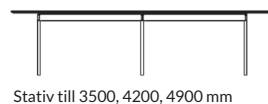

*Höjd inklusive bordsskiva.

MÖTESBORD Rektangulärt

Utförande	Höjd*	Storlek skiva	Artikelnummer	Pris	
Ekfanér + stativ i vit metall	1050 mm	1500x1000x22 mm	183111-1	25 707	
	1050 mm	2100x1000x22 mm	183112-1	29 425	
	1050 mm	2800x1000x22 mm	183113-1	34 309	
	1050 mm	1500x1200x22 mm	183211-1	27 016	
	1050 mm	2100x1200x22 mm	183212-1	31 108	
	1050 mm	2800x1200x22 mm	183213-1	36 949	
	1050 mm	3500x1200x22 mm	183214-1	56 397	
	1050 mm	2100x1400x22 mm	183312-1	44 363	
	1050 mm	2800x1400x22 mm	183313-1	51 458	
	1050 mm	3500x1400x22 mm	183314-1	66 792	
	1050 mm	4200x1400x22 mm	183315-1	74 195	
	1050 mm	4900x1400x22 mm	183316-1	78 595	
	1050 mm	5600x1400x22 mm	183317-1	79 805	
	Askfanér+ stativ i vit metall	1050 mm	1500x1000x22 mm	183111-2	25 707
1050 mm		2100x1000x22 mm	183112-2	29 425	
1050 mm		2800x1000x22 mm	183113-2	34 309	
1050 mm		1500x1200x22 mm	183211-2	27 016	
1050 mm		2100x1200x22 mm	183212-2	31 108	
1050 mm		2800x1200x22 mm	183213-2	36 949	
1050 mm		3500x1200x22 mm	183214-2	56 397	
1050 mm		2100x1400x22 mm	183312-2	44 363	
1050 mm		2800x1400x22 mm	183313-2	51 458	
1050 mm		3500x1400x22 mm	183314-2	66 792	
1050 mm		4200x1400x22 mm	183315-2	74 195	
1050 mm		4900x1400x22 mm	183316-2	78 595	
1050 mm		5600x1400x22 mm	183317-2	79 805	

*Höjd inklusive bordsskiva.