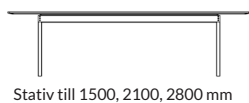

*Höjd inklusive bordsskiva.

MÖTESBORD Rektangulärt

Utförande	Höjd*	Storlek skiva	Artikelnummer	Pris	
Ekfanér + stativ i vit metall	1050 mm	1500x1000x22 mm	183111-1	25 707	
	1050 mm	2100x1000x22 mm	183112-1	29 425	
	1050 mm	2800x1000x22 mm	183113-1	34 309	
	1050 mm	1500x1200x22 mm	183211-1	27 016	
	1050 mm	2100x1200x22 mm	183212-1	31 108	
	1050 mm	2800x1200x22 mm	183213-1	36 949	
	1050 mm	3500x1200x22 mm	183214-1	56 397	
	1050 mm	2100x1400x22 mm	183312-1	44 363	
	1050 mm	2800x1400x22 mm	183313-1	51 458	
	1050 mm	3500x1400x22 mm	183314-1	66 792	
	1050 mm	4200x1400x22 mm	183315-1	74 195	
	1050 mm	4900x1400x22 mm	183316-1	78 595	
	1050 mm	5600x1400x22 mm	183317-1	79 805	
	Askfanér+ stativ i vit metall	1050 mm	1500x1000x22 mm	183111-2	25 707
1050 mm		2100x1000x22 mm	183112-2	29 425	
1050 mm		2800x1000x22 mm	183113-2	34 309	
1050 mm		1500x1200x22 mm	183211-2	27 016	
1050 mm		2100x1200x22 mm	183212-2	31 108	
1050 mm		2800x1200x22 mm	183213-2	36 949	
1050 mm		3500x1200x22 mm	183214-2	56 397	
1050 mm		2100x1400x22 mm	183312-2	44 363	
1050 mm		2800x1400x22 mm	183313-2	51 458	
1050 mm		3500x1400x22 mm	183314-2	66 792	
1050 mm		4200x1400x22 mm	183315-2	74 195	
1050 mm		4900x1400x22 mm	183316-2	78 595	
1050 mm		5600x1400x22 mm	183317-2	79 805	

*Höjd inklusive bordsskiva.