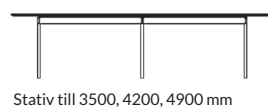

*Höjd inklusive bordsskiva.

MÖTESBORD Rektangulärt

Utförande	Höjd*	Storlek skiva	Artikelnummer	Pris	
Ekfanér + stativ i vit metall	900 mm	1500x1000x22 mm	182111-1	24 629	
	900 mm	2100x1000x22 mm	182112-1	28 281	
	900 mm	2800x1000x22 mm	182113-1	33 231	
	900 mm	1500x1200x22 mm	182211-1	25 927	
	900 mm	2100x1200x22 mm	182212-1	30 045	
	900 mm	2800x1200x22 mm	182213-1	35 849	
	900 mm	3500x1200x22 mm	182214-1	55 328	
	900 mm	2100x1400x22 mm	182312-1	43 296	
	900 mm	2800x1400x22 mm	182313-1	50 369	
	900 mm	3500x1400x22 mm	182314-1	65 725	
	900 mm	4200x1400x22 mm	182315-1	73 029	
	900 mm	4900x1400x22 mm	182316-1	77 528	
	900 mm	5600x1400x22 mm	182317-1	78 727	
	Askfanér+ stativ i vit metall	900 mm	1500x1000x22 mm	182111-2	24 629
900 mm		2100x1000x22 mm	182112-2	28 281	
900 mm		2800x1000x22 mm	182113-2	33 231	
900 mm		1500x1200x22 mm	182211-2	25 927	
900 mm		2100x1200x22 mm	182212-2	30 045	
900 mm		2800x1200x22 mm	182213-2	35 849	
900 mm		3500x1200x22 mm	182214-2	55 328	
900 mm		2100x1400x22 mm	182312-2	43 296	
900 mm		2800x1400x22 mm	182313-2	50 369	
900 mm		3500x1400x22 mm	182314-2	65 725	
900 mm		4200x1400x22 mm	182315-2	73 029	
900 mm		4900x1400x22 mm	182316-2	77 528	
900 mm		5600x1400x22 mm	182317-2	78 727	

*Höjd inklusive bordsskiva.