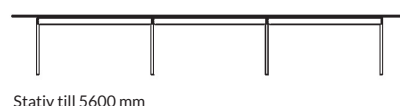

*Höjd inklusive bordsskiva.

MÖTESBORD Rektangulärt

Utförande	Höjd*	Storlek skiva	Artikelnummer	Pris	
Ekfanér + stativ i vit metall	900 mm	1500x1000x22 mm	182111-1	24 629	
	900 mm	2100x1000x22 mm	182112-1	28 281	
	900 mm	2800x1000x22 mm	182113-1	33 231	
	900 mm	1500x1200x22 mm	182211-1	25 927	
	900 mm	2100x1200x22 mm	182212-1	30 045	
	900 mm	2800x1200x22 mm	182213-1	35 849	
	900 mm	3500x1200x22 mm	182214-1	55 328	
	900 mm	2100x1400x22 mm	182312-1	43 296	
	900 mm	2800x1400x22 mm	182313-1	50 369	
	900 mm	3500x1400x22 mm	182314-1	65 725	
	900 mm	4200x1400x22 mm	182315-1	73 029	
	900 mm	4900x1400x22 mm	182316-1	77 528	
	900 mm	5600x1400x22 mm	182317-1	78 727	
	Askfanér+ stativ i vit metall	900 mm	1500x1000x22 mm	182111-2	24 629
900 mm		2100x1000x22 mm	182112-2	28 281	
900 mm		2800x1000x22 mm	182113-2	33 231	
900 mm		1500x1200x22 mm	182211-2	25 927	
900 mm		2100x1200x22 mm	182212-2	30 045	
900 mm		2800x1200x22 mm	182213-2	35 849	
900 mm		3500x1200x22 mm	182214-2	55 328	
900 mm		2100x1400x22 mm	182312-2	43 296	
900 mm		2800x1400x22 mm	182313-2	50 369	
900 mm		3500x1400x22 mm	182314-2	65 725	
900 mm		4200x1400x22 mm	182315-2	73 029	
900 mm		4900x1400x22 mm	182316-2	77 528	
900 mm		5600x1400x22 mm	182317-2	78 727	

*Höjd inklusive bordsskiva.