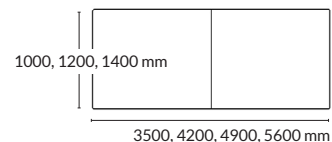

*Höjd inklusive bordsskiva.

MÖTESBORD Rektangulärt

Utförande	Höjd*	Storlek skiva	Artikelnummer	Pris	
Mauve linoleum + stativ i svart metall	740 mm	1500x1000x23 mm	180111-3	23 562	
	740 mm	2100x1000x23 mm	180112-3	27 203	
	740 mm	2800x1000x23 mm	180113-3	32 230	
	740 mm	1500x1200x23 mm	180211-3	24 860	
	740 mm	2100x1200x23 mm	180212-3	28 974	
	740 mm	2800x1200x23 mm	180213-3	34 980	
	740 mm	3500x1200x23 mm	180214-3	54 230	
	740 mm	2100x1400x23 mm	180312-3	42 229	
	740 mm	2800x1400x23 mm	180313-3	50 347	
	740 mm	3500x1400x23 mm	180314-3	64 636	
	740 mm	4200x1400x23 mm	180315-3	71 500	
	740 mm	4900x1400x23 mm	180316-3	76 450	
	740 mm	5600x1400x23 mm	180317-3	77 660	
	Svart linoleum + stativ i svart metall	740 mm	1500x1000x23 mm	180111-4	23 562
740 mm		2100x1000x23 mm	180112-4	27 203	
740 mm		2800x1000x23 mm	180113-4	32 230	
740 mm		1500x1200x23 mm	180211-4	24 860	
740 mm		2100x1200x23 mm	180212-4	28 974	
740 mm		2800x1200x23 mm	180213-4	34 980	
740 mm		3500x1200x23 mm	180214-4	54 230	
740 mm		2100x1400x23 mm	180312-4	42 229	
740 mm		2800x1400x23 mm	180313-4	50 347	
740 mm		3500x1400x23 mm	180314-4	64 636	
740 mm		4200x1400x23 mm	180315-4	71 500	
740 mm		4900x1400x23 mm	180316-4	76 450	
740 mm		5600x1400x23 mm	180317-4	77 660	

*Höjd inklusive bordsskiva.