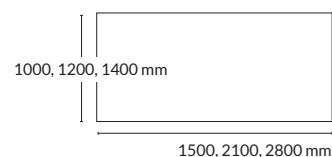

*Höjd inklusive bordsskiva.

MÖTESBORD Rektangulärt

Utförande	Höjd*	Storlek skiva	Artikelnummer	Pris	
Ekfanér + stativ i vit metall	1050 mm	1500x1000x22 mm	183111-1	25 707	
	1050 mm	2100x1000x22 mm	183112-1	29 425	
	1050 mm	2800x1000x22 mm	183113-1	34 309	
	1050 mm	1500x1200x22 mm	183211-1	27 016	
	1050 mm	2100x1200x22 mm	183212-1	31 108	
	1050 mm	2800x1200x22 mm	183213-1	36 949	
	1050 mm	3500x1200x22 mm	183214-1	56 397	
	1050 mm	2100x1400x22 mm	183312-1	44 363	
	1050 mm	2800x1400x22 mm	183313-1	51 458	
	1050 mm	3500x1400x22 mm	183314-1	66 792	
	1050 mm	4200x1400x22 mm	183315-1	74 195	
	1050 mm	4900x1400x22 mm	183316-1	78 595	
	1050 mm	5600x1400x22 mm	183317-1	79 805	
	Askfanér+ stativ i vit metall	1050 mm	1500x1000x22 mm	183111-2	25 707
1050 mm		2100x1000x22 mm	183112-2	29 425	
1050 mm		2800x1000x22 mm	183113-2	34 309	
1050 mm		1500x1200x22 mm	183211-2	27 016	
1050 mm		2100x1200x22 mm	183212-2	31 108	
1050 mm		2800x1200x22 mm	183213-2	36 949	
1050 mm		3500x1200x22 mm	183214-2	56 397	
1050 mm		2100x1400x22 mm	183312-2	44 363	
1050 mm		2800x1400x22 mm	183313-2	51 458	
1050 mm		3500x1400x22 mm	183314-2	66 792	
1050 mm		4200x1400x22 mm	183315-2	74 195	
1050 mm		4900x1400x22 mm	183316-2	78 595	
1050 mm		5600x1400x22 mm	183317-2	79 805	

*Höjd inklusive bordsskiva.