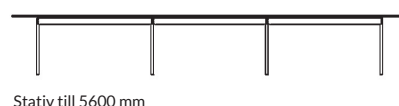

*Höjd inklusive bordsskiva.

MÖTESBORD Rektangulärt

Utförande	Höjd*	Storlek skiva	Artikelnummer	Pris	
Ekfanér + stativ i vit metall	1050 mm	1500x1000x22 mm	183111-1	25 707	
	1050 mm	2100x1000x22 mm	183112-1	29 425	
	1050 mm	2800x1000x22 mm	183113-1	34 309	
	1050 mm	1500x1200x22 mm	183211-1	27 016	
	1050 mm	2100x1200x22 mm	183212-1	31 108	
	1050 mm	2800x1200x22 mm	183213-1	36 949	
	1050 mm	3500x1200x22 mm	183214-1	56 397	
	1050 mm	2100x1400x22 mm	183312-1	44 363	
	1050 mm	2800x1400x22 mm	183313-1	51 458	
	1050 mm	3500x1400x22 mm	183314-1	66 792	
	1050 mm	4200x1400x22 mm	183315-1	74 195	
	1050 mm	4900x1400x22 mm	183316-1	78 595	
	1050 mm	5600x1400x22 mm	183317-1	79 805	
	Askfanér+ stativ i vit metall	1050 mm	1500x1000x22 mm	183111-2	25 707
1050 mm		2100x1000x22 mm	183112-2	29 425	
1050 mm		2800x1000x22 mm	183113-2	34 309	
1050 mm		1500x1200x22 mm	183211-2	27 016	
1050 mm		2100x1200x22 mm	183212-2	31 108	
1050 mm		2800x1200x22 mm	183213-2	36 949	
1050 mm		3500x1200x22 mm	183214-2	56 397	
1050 mm		2100x1400x22 mm	183312-2	44 363	
1050 mm		2800x1400x22 mm	183313-2	51 458	
1050 mm		3500x1400x22 mm	183314-2	66 792	
1050 mm		4200x1400x22 mm	183315-2	74 195	
1050 mm		4900x1400x22 mm	183316-2	78 595	
1050 mm		5600x1400x22 mm	183317-2	79 805	

*Höjd inklusive bordsskiva.