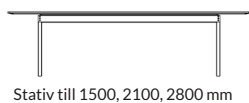

*Höjd inklusive bordsskiva.

MÖTESBORD Rektangulärt

Utförande	Höjd*	Storlek skiva	Artikelnummer	Pris	
Ekfanér + stativ i vit metall	900 mm	1500x1000x22 mm	182111-1	24 629	
	900 mm	2100x1000x22 mm	182112-1	28 281	
	900 mm	2800x1000x22 mm	182113-1	33 231	
	900 mm	1500x1200x22 mm	182211-1	25 927	
	900 mm	2100x1200x22 mm	182212-1	30 045	
	900 mm	2800x1200x22 mm	182213-1	35 849	
	900 mm	3500x1200x22 mm	182214-1	55 328	
	900 mm	2100x1400x22 mm	182312-1	43 296	
	900 mm	2800x1400x22 mm	182313-1	50 369	
	900 mm	3500x1400x22 mm	182314-1	65 725	
	900 mm	4200x1400x22 mm	182315-1	73 029	
	900 mm	4900x1400x22 mm	182316-1	77 528	
	900 mm	5600x1400x22 mm	182317-1	78 727	
	Askfanér+ stativ i vit metall	900 mm	1500x1000x22 mm	182111-2	24 629
900 mm		2100x1000x22 mm	182112-2	28 281	
900 mm		2800x1000x22 mm	182113-2	33 231	
900 mm		1500x1200x22 mm	182211-2	25 927	
900 mm		2100x1200x22 mm	182212-2	30 045	
900 mm		2800x1200x22 mm	182213-2	35 849	
900 mm		3500x1200x22 mm	182214-2	55 328	
900 mm		2100x1400x22 mm	182312-2	43 296	
900 mm		2800x1400x22 mm	182313-2	50 369	
900 mm		3500x1400x22 mm	182314-2	65 725	
900 mm		4200x1400x22 mm	182315-2	73 029	
900 mm		4900x1400x22 mm	182316-2	77 528	
900 mm		5600x1400x22 mm	182317-2	78 727	

*Höjd inklusive bordsskiva.