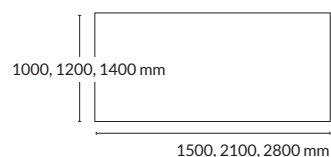

*Höjd inklusive bordsskiva.

MÖTESBORD Rektangulärt

Utförande	Höjd*	Storlek skiva	Artikelnummer	Pris	
Ekfanér + stativ i vit metall	900 mm	1500x1000x22 mm	182111-1	24 629	
	900 mm	2100x1000x22 mm	182112-1	28 281	
	900 mm	2800x1000x22 mm	182113-1	33 231	
	900 mm	1500x1200x22 mm	182211-1	25 927	
	900 mm	2100x1200x22 mm	182212-1	30 045	
	900 mm	2800x1200x22 mm	182213-1	35 849	
	900 mm	3500x1200x22 mm	182214-1	55 328	
	900 mm	2100x1400x22 mm	182312-1	43 296	
	900 mm	2800x1400x22 mm	182313-1	50 369	
	900 mm	3500x1400x22 mm	182314-1	65 725	
	900 mm	4200x1400x22 mm	182315-1	73 029	
	900 mm	4900x1400x22 mm	182316-1	77 528	
	900 mm	5600x1400x22 mm	182317-1	78 727	
	Askfanér+ stativ i vit metall	900 mm	1500x1000x22 mm	182111-2	24 629
900 mm		2100x1000x22 mm	182112-2	28 281	
900 mm		2800x1000x22 mm	182113-2	33 231	
900 mm		1500x1200x22 mm	182211-2	25 927	
900 mm		2100x1200x22 mm	182212-2	30 045	
900 mm		2800x1200x22 mm	182213-2	35 849	
900 mm		3500x1200x22 mm	182214-2	55 328	
900 mm		2100x1400x22 mm	182312-2	43 296	
900 mm		2800x1400x22 mm	182313-2	50 369	
900 mm		3500x1400x22 mm	182314-2	65 725	
900 mm		4200x1400x22 mm	182315-2	73 029	
900 mm		4900x1400x22 mm	182316-2	77 528	
900 mm		5600x1400x22 mm	182317-2	78 727	

*Höjd inklusive bordsskiva.