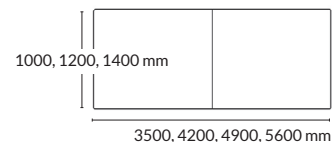

*Höjd inklusive bordsskiva.

MÖTESBORD Rektangulärt

Utförande	Höjd*	Storlek skiva	Artikelnummer	Pris	
Ekfanér + stativ i vit metall	1050 mm	1500x1000x22 mm	183111-1	25 707	
	1050 mm	2100x1000x22 mm	183112-1	29 425	
	1050 mm	2800x1000x22 mm	183113-1	34 309	
	1050 mm	1500x1200x22 mm	183211-1	27 016	
	1050 mm	2100x1200x22 mm	183212-1	31 108	
	1050 mm	2800x1200x22 mm	183213-1	36 949	
	1050 mm	3500x1200x22 mm	183214-1	56 397	
	1050 mm	2100x1400x22 mm	183312-1	44 363	
	1050 mm	2800x1400x22 mm	183313-1	51 458	
	1050 mm	3500x1400x22 mm	183314-1	66 792	
	1050 mm	4200x1400x22 mm	183315-1	74 195	
	1050 mm	4900x1400x22 mm	183316-1	78 595	
	1050 mm	5600x1400x22 mm	183317-1	79 805	
	Askfanér+ stativ i vit metall	1050 mm	1500x1000x22 mm	183111-2	25 707
1050 mm		2100x1000x22 mm	183112-2	29 425	
1050 mm		2800x1000x22 mm	183113-2	34 309	
1050 mm		1500x1200x22 mm	183211-2	27 016	
1050 mm		2100x1200x22 mm	183212-2	31 108	
1050 mm		2800x1200x22 mm	183213-2	36 949	
1050 mm		3500x1200x22 mm	183214-2	56 397	
1050 mm		2100x1400x22 mm	183312-2	44 363	
1050 mm		2800x1400x22 mm	183313-2	51 458	
1050 mm		3500x1400x22 mm	183314-2	66 792	
1050 mm		4200x1400x22 mm	183315-2	74 195	
1050 mm		4900x1400x22 mm	183316-2	78 595	
1050 mm		5600x1400x22 mm	183317-2	79 805	

*Höjd inklusive bordsskiva.