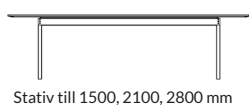

*Höjd inklusive bordsskiva.

MÖTESBORD Rektangulärt

Utförande	Höjd*	Storlek skiva	Artikelnummer	Pris	
Mauve linoleum + stativ i svart metall	1050 mm	1500x1000x23 mm	183111-3	25 707	
	1050 mm	2100x1000x23 mm	183112-3	29 425	
	1050 mm	2800x1000x23 mm	183113-3	34 309	
	1050 mm	1500x1200x23 mm	183211-3	27 016	
	1050 mm	2100x1200x23 mm	183212-3	31 108	
	1050 mm	2800x1200x23 mm	183213-3	36 949	
	1050 mm	3500x1200x23 mm	183214-3	56 397	
	1050 mm	2100x1400x23 mm	183312-3	44 363	
	1050 mm	2800x1400x23 mm	183313-3	51 458	
	1050 mm	3500x1400x23 mm	183314-3	66 792	
	1050 mm	4200x1400x23 mm	183315-3	74 195	
	1050 mm	4900x1400x23 mm	183316-3	78 595	
	1050 mm	5600x1400x23 mm	183317-3	79 805	
	Svart linoleum + stativ i svart metall	1050 mm	1500x1000x23 mm	183111-4	25 707
1050 mm		2100x1000x23 mm	183112-4	29 425	
1050 mm		2800x1000x23 mm	183113-4	34 309	
1050 mm		1500x1200x23 mm	183211-4	27 016	
1050 mm		2100x1200x23 mm	183212-4	31 108	
1050 mm		2800x1200x23 mm	183213-4	36 949	
1050 mm		3500x1200x23 mm	183214-4	56 397	
1050 mm		2100x1400x23 mm	183312-4	44 363	
1050 mm		2800x1400x23 mm	183313-4	51 458	
1050 mm		3500x1400x23 mm	183314-4	66 792	
1050 mm		4200x1400x23 mm	183315-4	74 195	
1050 mm		4900x1400x23 mm	183316-4	78 595	
1050 mm		5600x1400x23 mm	183317-4	79 805