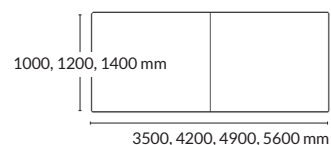

*Höjd inklusive bordsskiva.

MÖTESBORD Rektangulärt

Utförande	Höjd*	Storlek skiva	Artikelnummer	Pris	
Ekfanér + stativ i vit metall	900 mm	1500x1000x22 mm	182111-1	24 629	
	900 mm	2100x1000x22 mm	182112-1	28 281	
	900 mm	2800x1000x22 mm	182113-1	33 231	
	900 mm	1500x1200x22 mm	182211-1	25 927	
	900 mm	2100x1200x22 mm	182212-1	30 045	
	900 mm	2800x1200x22 mm	182213-1	35 849	
	900 mm	3500x1200x22 mm	182214-1	55 328	
	900 mm	2100x1400x22 mm	182312-1	43 296	
	900 mm	2800x1400x22 mm	182313-1	50 369	
	900 mm	3500x1400x22 mm	182314-1	65 725	
	900 mm	4200x1400x22 mm	182315-1	73 029	
	900 mm	4900x1400x22 mm	182316-1	77 528	
	900 mm	5600x1400x22 mm	182317-1	78 727	
	Askfanér+ stativ i vit metall	900 mm	1500x1000x22 mm	182111-2	24 629
900 mm		2100x1000x22 mm	182112-2	28 281	
900 mm		2800x1000x22 mm	182113-2	33 231	
900 mm		1500x1200x22 mm	182211-2	25 927	
900 mm		2100x1200x22 mm	182212-2	30 045	
900 mm		2800x1200x22 mm	182213-2	35 849	
900 mm		3500x1200x22 mm	182214-2	55 328	
900 mm		2100x1400x22 mm	182312-2	43 296	
900 mm		2800x1400x22 mm	182313-2	50 369	
900 mm		3500x1400x22 mm	182314-2	65 725	
900 mm		4200x1400x22 mm	182315-2	73 029	
900 mm		4900x1400x22 mm	182316-2	77 528	
900 mm		5600x1400x22 mm	182317-2	78 727	

*Höjd inklusive bordsskiva.