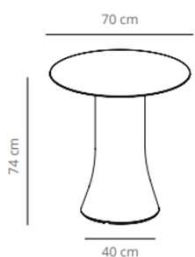

Table diameter 100

67.4 kg
 (x1) 59x55x89 cm (0.29 m³)
 (x1) 116x116x7 cm (0.09 m³)

Table diameter 120

96.6 kg
 (x1) 59x55x89cm (0.29 m³)
 (x1) 136x136x7 cm (0.13 m³)

Table diameter 150

109 kg
 (x1) 59x55x89cm (0.29 m³)
 (x1) 178x166x7 cm (0.21 m³)

Table 240x120

▲ 206 kg
 📦 (x2) 59x55x89 cm (0.29 m³)
 (x1) 267x149x27 cm (1.07 m³)

Table 300x150

▲ 245.8 kg
 📦 (x2) 59x55x89 cm (0.29 m³)
 (x1) 330x180x27 cm (1.6 m³)

Table 500x150

▲ 397 kg
 📦 (x3) 59x55x89 cm (0.29 m³)
 (x2) 281x176x10 cm (0.49 m³)

Table diameter 80

42.1 kg

(x1) 59x55x105 cm (0.34 m³)
(x1) 96x96x7 cm (0.06 m³)

Table diameter 100

49.2 kg

(x1) 59x55x105 cm (0.34 m³)
(x1) 116x116x7 cm (0.08 m³)

CODE		FINISHES			
		BASE	TOP		
VCBBUD80H87	BUD80H	white, black or taupe	stained	matt oak, ash (black)	0,00 SEK
VCBBUD80H47	BUD80HCN		compact laminate (black edge)	white or black	10.753,20 SEK
	BUD80HCB		compact laminate (white edge)	white	10.753,20 SEK
					0,00 SEK
CODE		FINISHES			
		BASE	TOP		
VCBBUD100H87	BUD100H	white, black or taupe	stained	matt oak, ash (black)	0,00 SEK
VCBBUD100H47	BUD100HCN		compact laminate (black edge)	white or black	10.892,40 SEK
	BUD100HCB		compact laminate (white edge)	white	12.493,20 SEK

CAMBIO TABLE: designed by Victor Carrasco

Table diameter 60

Table diameter 70

Table diameter 80

CODE		FINISHES			
		BASE	TOP		
VCBCAD60	CAD60		stained	matt oak , ash (black)	6.194,40 SEK
VCBCAD60L	CAD60CN		compact laminate (black edge)	black or white	5.591,20 SEK
	CAD60CB		compact laminate (white edge)	white	6.472,80 SEK
CODE		FINISHES			0,00 SEK
		BASE	TOP		
VCBCAD70	CAD70		stained	matt oak , ash (black)	6.844,00 SEK
VCBCAD70L	CAD70CN		compact laminate (black edge)	black or white	6.101,60 SEK
	CAD70CB		compact laminate (white edge)	white	7.296,40 SEK
CODE		FINISHES			
		BASE	TOP		
VCBCAD80	CAD80		stained	matt oak , ash (black)	7.586,40 SEK
VCBCAD80L	CAD80CN		compact laminate (black edge)	black or white	6.554,00 SEK
	CAD80CB		compact laminate (white edge)	white	7.737,20 SEK