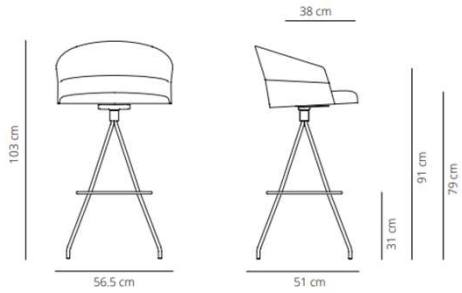

SWIVEL COUNTER STOOL BASE

Low backrest

▲ 13.1 kg

📦 (x1) 58x54x106cm (0.33 m³)

High backrest

▲ 13.4 kg

📦 (x1) 58x54x110cm (0.34 m³)

High backrest stool with armrest

Smooth upholstery

8.8 kg
 (x1) 100x62x51 cm (0.32 m³)

Smooth upholstery

9.2 kg
 (x1) 106x62x51 cm (0.33 m³)

CODE		FINISHES		PUBLIC PRICE	- SEK
		STRUCTURE	UPHOLSTERY		
FIXED COUNTER STOOL (4 METAL LEGS), SMOOTH	COT4MECO-1	black or white	G1 (T/C)	593 €	6.878,80 SEK
	COT4MECO-2		G2	630 €	7.308,00 SEK
	COT4MECO-3		G3	699 €	8.108,40 SEK
	COT4MECO-4		G4	769 €	8.920,40 SEK
	COT4MECO-5		G5	845 €	9.802,00 SEK
					- SEK
CODE		FINISHES		PUBLIC PRICE	- SEK
		STRUCTURE	UPHOLSTERY		
FIXED BAR STOOL (4 METAL LEGS), SMOOTH	COT4MEBAR-1	black or white	G1 (T/C)	593 €	6.878,80 SEK
	COT4MEBAR-2		G2	630 €	7.308,00 SEK
	COT4MEBAR-3		G3	699 €	8.108,40 SEK
	COT4MEBAR-4		G4	769 €	8.920,40 SEK
	COT4MEBAR-5		G5	845 €	9.802,00 SEK

Smooth upholstery

9.8 kg
 (x1) 100x62x57 cm (0.35 m³)

Smooth upholstery

10.2 kg
 (x1) 106x62x57 cm (0.37 m³)

CODE		FINISHES		PUBLIC PRICE	- SEK
		STRUCTURE	UPHOLSTERY		
SWIVEL COUNTER STOOL , SMOOTH	COTGCO-1	black or white	G1 (T/C)	718 €	8.328,80 SEK
	COTGCO-2		G2	769 €	8.920,40 SEK
	COTGCO-3		G3	845 €	9.802,00 SEK
	COTGCO-4		G4	907 €	10.521,20 SEK
	COTGCO-5		G5	976 €	11.321,60 SEK
					- SEK
CODE		FINISHES		PUBLIC PRICE	- SEK
		STRUCTURE	UPHOLSTERY		
SWIVEL BAR STOOL , SMOOTH	COTGBAR-1	black or white	G1 (T/C)	718 €	8.328,80 SEK
	COTGBAR-2		G2	769 €	8.920,40 SEK
	COTGBAR-3		G3	845 €	9.802,00 SEK
	COTGBAR-4		G4	907 €	10.521,20 SEK
	COTGBAR-5		G5	976 €	11.321,60 SEK