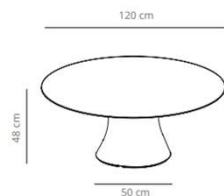

Table diameter 100

67.4 kg
 (x1) 59x55x89 cm (0.29 m³)
 (x1) 116x116x7 cm (0.09 m³)

Table diameter 120

96.6 kg
 (x1) 59x55x89cm (0.29 m³)
 (x1) 136x136x7 cm (0.13 m³)

Table diameter 150

109 kg
 (x1) 59x55x89cm (0.29 m³)
 (x1) 178x166x7 cm (0.21 m³)

Table 240x120

▲ 206 kg
 📦 (x2) 59x55x89 cm (0.29 m³)
 (x1) 267x149x27 cm (1.07 m³)

Table 300x150

▲ 245.8 kg
 📦 (x2) 59x55x89 cm (0.29 m³)
 (x1) 330x180x27 cm (1.6 m³)

Table 500x150

▲ 397 kg
 📦 (x3) 59x55x89 cm (0.29 m³)
 (x2) 281x176x10 cm (0.49 m³)

Table diameter 180

153 kg
 (x1) 82x82x77 cm (0.5 m³)
 (x1)

Table diameter 200

(x1) 82x82x77 cm (0.5 m³)
 (x1)

CODE		FINISHES			
		BASE	TOP		
VCBCAD180	CAD180		stained	matt oak , ash (black)	23.362,40 SEK
VCBCAD180L	CAD180CN		compact laminate (black edge)	black or white	23.060,80 SEK
	CAD180CB		compact laminate (white edge)	white	34.974,00 SEK
CODE		FINISHES			
		BASE	TOP		
VCBCAD200	CAD200		stained	matt oak , ash (black)	29.313,20 SEK
		#jREF!			22.921,60 SEK

Table diameter 100

Table diameter 120

 (x1) 59x55x58 cm (0.2 m³)
 (x1) 136x136x7 cm (0.13 m³)

CODE		FINISHES			
		BASE	TOP		
VCBCAD100B	CAD100B		stained	matt oak , ash (black)	9.454,00 SEK
VCBCAD100BL	CAD100BCN		compact laminate (black edge)	black or white	7.447,20 SEK
	CAD100BCB		compact laminate (white edge)	white	10.045,60 SEK
CODE		FINISHES			
		BASE	TOP		
VCBCAD120B	CAD120B		stained	matt oak , ash (black)	12.052,40 SEK
VCBCAD120BL	CAD120BCN		compact laminate (black edge)	black or white	10.556,00 SEK
	CAD120BCB		compact laminate (white edge)	white	14.140,40 SEK