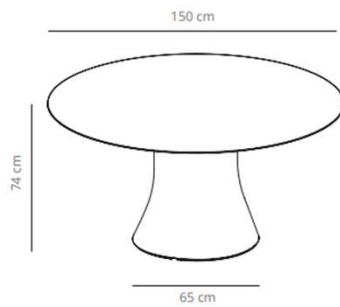

CODE		FINISHES			
		BASE	TOP		
VCBCAD100	CAD100		stained	matt oak , ash (black)	9.233,60 SEK
VCBCAD100L	CAD100CN		compact laminate (black edge)	black or white	7.737,20 SEK
	CAD100CB		compact laminate (white edge)	white	9.233,60 SEK
					0,00 SEK
CODE		FINISHES			
		BASE	TOP		
VCBCAD120	CAD120		stained	matt oak , ash (black)	12.284,40 SEK
VCBCAD100L	CAD120CN		compact laminate (black edge)	black or white	10.277,60 SEK
	CAD120CB		compact laminate (white edge)	white	12.052,40 SEK
CODE		FINISHES			
		BASE	TOP		
VCBCAD150	CAD150		stained	matt oak , ash (black)	17.713,20 SEK
VCBCAD150L	CAD150CN		compact laminate (black edge)	black or white	16.228,40 SEK
	CAD150CB		compact laminate (white edge)	white	18.455,60 SEK