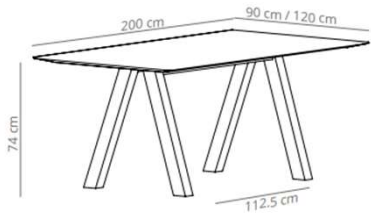

TRESTLE TABLE: designed by John Pawson

Table 200 cm

Table 240 cm

SIMPLE TABLE 200, H74cm						
FINISHES		CODE		CODE		SEK
LEGS	TOP		WIDTH 120		WIDTH 90	
stained (oak): matt oak, cognac, ash or wenge	stained	matt oak	TRMSCROA	31.192,40 SEK	VCBTRMS C	24.255,60 SEK
		Ash (black)		32.665,60 SEK		25.508,40 SEK
SIMPLE TABLE, 240cm, h74cm						
FINISHES		CODE		CODE		
LEGS	TOP		WIDTH 120		WIDTH 90	
stained (oak): matt oak, cognac, ash or wenge	stained	matt oak	TRMSROA	36.226,80 SEK	VCBTRMS	25.508,40 SEK
		Ash (black)		37.850,80 SEK		26.819,20 SEK
lacquered						