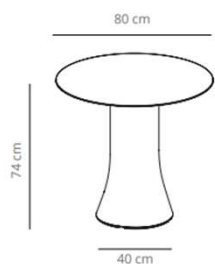

Table diameter 100

67.4 kg
 (x1) 59x55x89 cm (0.29 m³)
 (x1) 116x116x7 cm (0.09 m³)

Table diameter 120

96.6 kg
 (x1) 59x55x89cm (0.29 m³)
 (x1) 136x136x7 cm (0.13 m³)

Table diameter 150

109 kg
 (x1) 59x55x89cm (0.29 m³)
 (x1) 178x166x7 cm (0.21 m³)

Table 240x120

▲ 206 kg
 📦 (x2) 59x55x89 cm (0.29 m³)
 (x1) 267x149x27 cm (1.07 m³)

Table 300x150

▲ 245.8 kg
 📦 (x2) 59x55x89 cm (0.29 m³)
 (x1) 330x180x27 cm (1.6 m³)

Table 500x150

▲ 397 kg
 📦 (x3) 59x55x89 cm (0.29 m³)
 (x2) 281x176x10 cm (0.49 m³)

Table diameter 80

42.1 kg

(x1) 59x55x105 cm (0.34 m³)
(x1) 96x96x7 cm (0.06 m³)

Table diameter 100

49.2 kg

(x1) 59x55x105 cm (0.34 m³)
(x1) 116x116x7 cm (0.08 m³)

CODE		FINISHES			
		BASE	TOP		
VCBBUD80H87	BUD80H	white, black or taupe	stained	matt oak, ash (black)	0,00 SEK
VCBBUD80H47	BUD80HCN		compact laminate (black edge)	white or black	10.753,20 SEK
	BUD80HCB		compact laminate (white edge)	white	10.753,20 SEK
					0,00 SEK
CODE		FINISHES			
		BASE	TOP		
VCBBUD100H87	BUD100H	white, black or taupe	stained	matt oak, ash (black)	0,00 SEK
VCBBUD100H47	BUD100HCN		compact laminate (black edge)	white or black	10.892,40 SEK
	BUD100HCB		compact laminate (white edge)	white	12.493,20 SEK

CAMBIO TABLE: designed by Victor Carrasco

Table diameter 60

Table diameter 70

Table diameter 80

CODE		FINISHES			
		BASE	TOP		
VCBCAD60	CAD60		stained	matt oak , ash (black)	6.194,40 SEK
VCBCAD60L	CAD60CN		compact laminate (black edge)	black or white	5.591,20 SEK
	CAD60CB		compact laminate (white edge)	white	6.472,80 SEK
CODE		FINISHES			0,00 SEK
		BASE	TOP		
VCBCAD70	CAD70		stained	matt oak , ash (black)	6.844,00 SEK
VCBCAD70L	CAD70CN		compact laminate (black edge)	black or white	6.101,60 SEK
	CAD70CB		compact laminate (white edge)	white	7.296,40 SEK
CODE		FINISHES			
		BASE	TOP		
VCBCAD80	CAD80		stained	matt oak , ash (black)	7.586,40 SEK
VCBCAD80L	CAD80CN		compact laminate (black edge)	black or white	6.554,00 SEK
	CAD80CB		compact laminate (white edge)	white	7.737,20 SEK