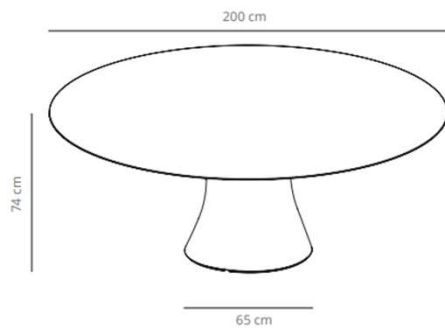

Table diameter 100

67.4 kg
 (x1) 59x55x89 cm (0.29 m³)
 (x1) 116x116x7 cm (0.09 m³)

Table diameter 120

96.6 kg
 (x1) 59x55x89cm (0.29 m³)
 (x1) 136x136x7 cm (0.13 m³)

Table diameter 150

109 kg
 (x1) 59x55x89cm (0.29 m³)
 (x1) 178x166x7 cm (0.21 m³)

Table 240x120

▲ 206 kg
 📦 (x2) 59x55x89 cm (0.29 m³)
 (x1) 267x149x27 cm (1.07 m³)

Table 300x150

▲ 245.8 kg
 📦 (x2) 59x55x89 cm (0.29 m³)
 (x1) 330x180x27 cm (1.6 m³)

Table 500x150

▲ 397 kg
 📦 (x3) 59x55x89 cm (0.29 m³)
 (x2) 281x176x10 cm (0.49 m³)

Table diameter 100

Table diameter 120

Table diameter 150

CODE		FINISHES			
		BASE	TOP		
VCBCAD100	CAD100		stained	matt oak , ash (black)	9.233,60 SEK
VCBCAD100L	CAD100CN		compact laminate (black edge)	black or white	7.737,20 SEK
	CAD100CB		compact laminate (white edge)	white	9.233,60 SEK
					0,00 SEK
CODE		FINISHES			
		BASE	TOP		
VCBCAD120	CAD120		stained	matt oak , ash (black)	12.284,40 SEK
VCBCAD100L	CAD120CN		compact laminate (black edge)	black or white	10.277,60 SEK
	CAD120CB		compact laminate (white edge)	white	12.052,40 SEK
CODE		FINISHES			
		BASE	TOP		
VCBCAD150	CAD150		stained	matt oak , ash (black)	17.713,20 SEK
VCBCAD150L	CAD150CN		compact laminate (black edge)	black or white	16.228,40 SEK
	CAD150CB		compact laminate (white edge)	white	18.455,60 SEK

Table diameter 180

153 kg
 (x1) 82x82x77 cm (0.5 m³)
 (x1)

Table diameter 200

(x1) 82x82x77 cm (0.5 m³)
 (x1)

CODE		FINISHES			
		BASE	TOP		
VCBCAD180	CAD180		stained	matt oak , ash (black)	23.362,40 SEK
VCBCAD180L	CAD180CN		compact laminate (black edge)	black or white	23.060,80 SEK
	CAD180CB		compact laminate (white edge)	white	34.974,00 SEK
CODE		FINISHES			
		BASE	TOP		
VCBCAD200	CAD200		stained	matt oak , ash (black)	29.313,20 SEK
		#jREF!			22.921,60 SEK