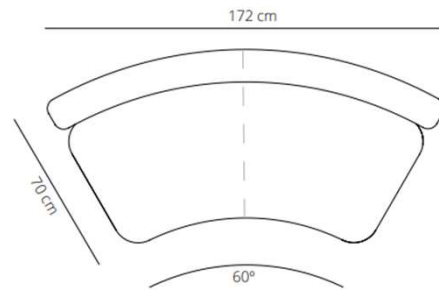

SEASON SOFA: designed by Piero Lissoni

viccarbe

Module A
straight

49.6 kg

Module B
closed

50.2 kg

Module C
open

CODE		UPHOLSTERY PROTECTION	UPHOLSTERY	
VCBSESAS	SESA-1	light or dark grey technical fabric	G1 (COM/COL)	16.379,20 SEK
	SESA-2		G2	19.360,40 SEK
	SESA-3		G3	22.805,60 SEK
	SESA-4		G4	27.039,60 SEK
	SESA-5		G5	31.842,00 SEK