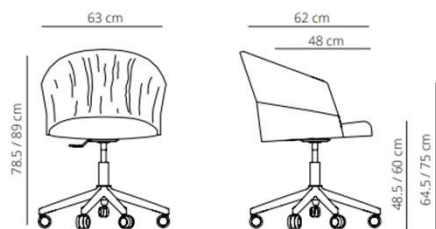

SWIVEL COUNTER STOOL BASE

Low backrest

▲ 13.1 kg

📦 (x1) 58x54x106cm (0.33 m³)

High backrest

▲ 13.4 kg

📦 (x1) 58x54x110cm (0.34 m³)

High backrest stool with armrest

Soft upholstery

Soft upholstery

15.2 kg
 (x1) 66x64x86 cm (0.36 m³)

Soft upholstery

15.7 kg
 (x1) 66x64x86 cm (0.36 m³)

CODE		FINISHES		PUBLIC PRICE	
		STRUCTURE	UPHOLSTERY		
COPA PYRAMID SWIVEL BASE, SOFT	COPI5-1	black or white	G1 (T/C)	782 €	- SEK
	COPI5-2		G2	822 €	9.071,20 SEK
	COPI5-3		G3	908 €	9.535,20 SEK
	COPI5-4		G4	993 €	10.532,80 SEK
	COPI5-5		G5	1.081 €	11.518,80 SEK
					12.539,60 SEK
					- SEK
CODE		FINISHES		PUBLIC PRICE	
		STRUCTURE	UPHOLSTERY		
COPA PYRAMID SWIVEL BASE WITHH CASTERS, SOFT	COPIRUS-1	black or white	G1 (T/C)	800 €	- SEK
	COPIRUS-2		G2	845 €	9.280,00 SEK
	COPIRUS-3		G3	924 €	9.802,00 SEK
	COPIRUS-4		G4	1.009 €	10.718,40 SEK
	COPIRUS-5		G5	1.104 €	11.704,40 SEK
					12.806,40 SEK
					- SEK
CODE		FINISHES		PUBLIC PRICE	
		STRUCTURE	UPHOLSTERY		
COPA 5 CASTERS BASE WITH ADJUSTABLE HEIGHT, SOFT	COBRS-1	black or white	G1 (T/C)	800 €	- SEK
	COBRS-2		G2	845 €	9.280,00 SEK
	COBRS-3		G3	924 €	9.802,00 SEK
	COBRS-4		G4	1.009 €	10.718,40 SEK
	COBRS-5		G5	1.104 €	11.704,40 SEK
					12.806,40 SEK