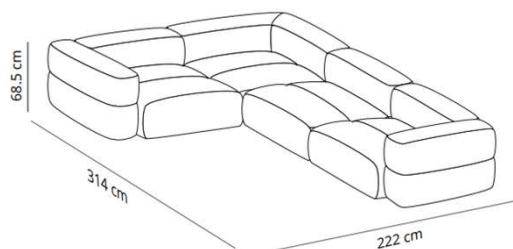

Composition 9

CODE		FINISHES	
VCBSAVCOMP9	COMPOSITION 9	G1(T/C)	71.943,20 SEK
		G2	79.216,40 SEK
		G3	92.208,40 SEK
		G4	105.757,20 SEK
		G5	119.920,80 SEK
		ECOALF	119.920,80 SEK

Composition 10

CODE		FINISHES	
VCBSAVCOMP10	COMPOSITION 10	G1(T/C)	74.332,80 SEK
		G2	82.336,80 SEK
		G3	96.500,40 SEK
		G4	111.278,80 SEK
		G5	126.741,60 SEK
		ECOALF	126.741,60 SEK

CODE		FINISHES	
VCBSAVCOMP11	COMPOSITION 11	G1(T/C)	81.907,60 SEK
		G2	90.213,20 SEK
		G3	105.096,00 SEK
		G4	120.593,60 SEK
		G5	136.972,80 SEK
		ECOALF	136.972,80 SEK