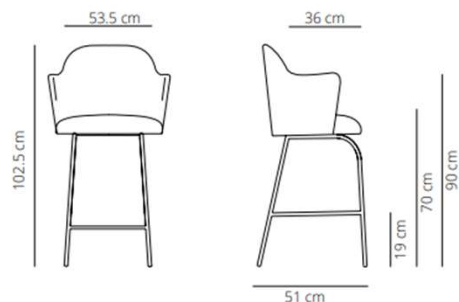

High backrest stool with armrest

13.8 kg
(x1) 57.5x53.5x110cm (0.33 m³)