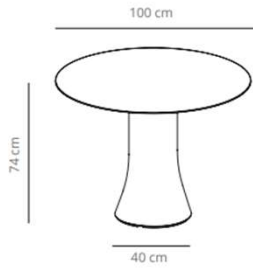

Table diameter 100

67.4 kg
 (x1) 59x55x89 cm (0.29 m³)
 (x1) 116x116x7 cm (0.09 m³)

Table diameter 120

96.6 kg
 (x1) 59x55x89cm (0.29 m³)
 (x1) 136x136x7 cm (0.13 m³)

Table diameter 150

109 kg
 (x1) 59x55x89cm (0.29 m³)
 (x1) 178x166x7 cm (0.21 m³)

Table 240x120

▲ 206 kg
 📦 (x2) 59x55x89 cm (0.29 m³)
 (x1) 267x149x27 cm (1.07 m³)

Table 300x150

▲ 245.8 kg
 📦 (x2) 59x55x89 cm (0.29 m³)
 (x1) 330x180x27 cm (1.6 m³)

Table 500x150

▲ 397 kg
 📦 (x3) 59x55x89 cm (0.29 m³)
 (x2) 281x176x10 cm (0.49 m³)

Table diameter 100

Table diameter 120

Table diameter 150

CODE		FINISHES			
		BASE	TOP		
VCBCAD100	CAD100		stained	matt oak , ash (black)	9.233,60 SEK
VCBCAD100L	CAD100CN		compact laminate (black edge)	black or white	7.737,20 SEK
	CAD100CB		compact laminate (white edge)	white	9.233,60 SEK
					0,00 SEK
CODE		FINISHES			
		BASE	TOP		
VCBCAD120	CAD120		stained	matt oak , ash (black)	12.284,40 SEK
VCBCAD100L	CAD120CN		compact laminate (black edge)	black or white	10.277,60 SEK
	CAD120CB		compact laminate (white edge)	white	12.052,40 SEK
CODE		FINISHES			
		BASE	TOP		
VCBCAD150	CAD150		stained	matt oak , ash (black)	17.713,20 SEK
VCBCAD150L	CAD150CN		compact laminate (black edge)	black or white	16.228,40 SEK
	CAD150CB		compact laminate (white edge)	white	18.455,60 SEK

Table diameter 180

153 kg
 (x1) 82x82x77 cm (0.5 m³)
 (x1)

Table diameter 200

(x1) 82x82x77 cm (0.5 m³)
 (x1)

CODE		FINISHES			
		BASE	TOP		
VCBCAD180	CAD180		stained	matt oak , ash (black)	23.362,40 SEK
VCBCAD180L	CAD180CN		compact laminate (black edge)	black or white	23.060,80 SEK
	CAD180CB		compact laminate (white edge)	white	34.974,00 SEK
CODE		FINISHES			
		BASE	TOP		
VCBCAD200	CAD200		stained	matt oak , ash (black)	29.313,20 SEK
		#jREF!			22.921,60 SEK