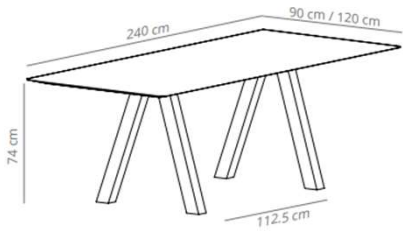

TRESTLE TABLE: designed by John Pawson

Table 200 cm

Table 240 cm

SIMPLE TABLE 200, H74cm						
FINISHES		CODE		CODE		SEK
LEGS	TOP		WIDTH 120		WIDTH 90	
stained (oak): matt oak, cognac, ash or wenge	stained	matt oak	TRMSCROA	31.192,40 SEK	VCBTRMS C	24.255,60 SEK
		Ash (black)		32.665,60 SEK		25.508,40 SEK
SIMPLE TABLE, 240cm, h74cm						
FINISHES		CODE		CODE		
LEGS	TOP		WIDTH 120		WIDTH 90	
stained (oak): matt oak, cognac, ash or wenge	stained	matt oak	TRMSROA	36.226,80 SEK	VCBTRMS	25.508,40 SEK
		Ash (black)		37.850,80 SEK		26.819,20 SEK
lacquered						