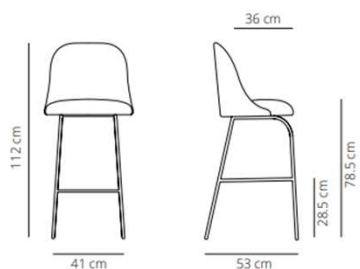

High backrest stool with armrest

13.8 kg
 (x1) 57.5x53.5x110cm (0.33 m³)

High backrest with armrest

14.1 kg
 (x1) 57.5x53.5x120 cm (0.37 m³)

CODE		FINISHES		SEK
		STRUCTURE	UPHOLSTERY	
FIXED COUNTER STOOL (4 LEGS), WITH ARMS	ALTAFCBHR-1	black, white or taupe	G1 (COM/COL)	8.328,80 SEK
	ALTAFCBHR-2		G2	9.430,80 SEK
	ALTAFCBHR-3		G3	10.660,40 SEK
	ALTAFCBHR-4		G4	12.052,40 SEK
	ALTAFCBHR-5		G5	13.583,60 SEK
	ALTAFCBHR-1	brass finish	G1 (COM/COL)	13.885,20 SEK
	ALTAFCBHR-2		G2	14.987,20 SEK
	ALTAFCBHR-3		G3	16.228,40 SEK
	ALTAFCBHR-4		G4	17.597,20 SEK
	ALTAFCBHR-5		G5	19.140,00 SEK

FIXED BAR STOOL BASE

Low backrest

12.8 kg
 (x1) 57.5x53.5x120 cm (0.37 m³)

High backrest

13 kg
 (x1) 57.5x53.5x120 cm (0.37 m³)

CODE		FINISHES		SEK
		STRUCTURE	UPHOLSTERY	
FIXED BAR STOOL (4 LEGS), LOW BACKREST	ALTA-1	black, white or taupe	G1 (COM/COL)	7.087,60 SEK
	ALTA-2		G2	7.888,00 SEK
	ALTA-3		G3	8.769,60 SEK
	ALTA-4		G4	9.860,00 SEK
	ALTA-5		G5	11.020,00 SEK
	ALTA-1	brass finish	G1 (COM/COL)	12.562,80 SEK
	ALTA-2		G2	13.363,20 SEK
	ALTA-3		G3	14.244,80 SEK
	ALTA-4		G4	15.346,80 SEK
	ALTA-5		G5	16.506,80 SEK
				- SEK
CODE		FINISHES		SEK
		STRUCTURE	UPHOLSTERY	
FIXED BAR STOOL (4 LEGS), HIGH BACKREST	ALTAH-1	black, white or taupe	G1 (COM/COL)	7.238,40 SEK
	ALTAH-2		G2	8.108,40 SEK
	ALTAH-3		G3	9.129,20 SEK
	ALTAH-4		G4	10.370,40 SEK
	ALTAH-5		G5	11.692,80 SEK
	ALTAH-1	brass finish	G1 (COM/COL)	12.713,60 SEK
	ALTAH-2		G2	13.583,60 SEK
	ALTAH-3		G3	14.604,40 SEK
	ALTAH-4		G4	15.857,20 SEK
	ALTAH-5		G5	17.098,40 SEK

SWIVEL COUNTER STOOL BASE

Low backrest

▲ 13.1 kg

📦 (x1) 58x54x106cm (0.33 m³)

High backrest

▲ 13.4 kg

📦 (x1) 58x54x110cm (0.34 m³)

High backrest stool with armrest