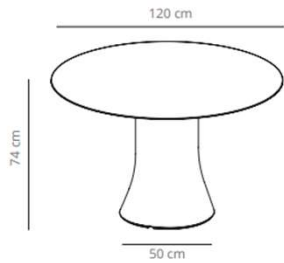

Table diameter 100

67.4 kg
 (x1) 59x55x89 cm (0.29 m³)
 (x1) 116x116x7 cm (0.09 m³)

Table diameter 120

96.6 kg
 (x1) 59x55x89cm (0.29 m³)
 (x1) 136x136x7 cm (0.13 m³)

Table diameter 150

109 kg
 (x1) 59x55x89cm (0.29 m³)
 (x1) 178x166x7 cm (0.21 m³)

Table 240x120

▲ 206 kg
 📦 (x2) 59x55x89 cm (0.29 m³)
 (x1) 267x149x27 cm (1.07 m³)

Table 300x150

▲ 245.8 kg
 📦 (x2) 59x55x89 cm (0.29 m³)
 (x1) 330x180x27 cm (1.6 m³)

Table 500x150

▲ 397 kg
 📦 (x3) 59x55x89 cm (0.29 m³)
 (x2) 281x176x10 cm (0.49 m³)

Table diameter 100

Table diameter 120

Table diameter 150

CODE		FINISHES			
		BASE	TOP		
VCBCAD100	CAD100		stained	matt oak , ash (black)	9.233,60 SEK
VCBCAD100L	CAD100CN		compact laminate (black edge)	black or white	7.737,20 SEK
	CAD100CB		compact laminate (white edge)	white	9.233,60 SEK
					0,00 SEK
CODE		FINISHES			
		BASE	TOP		
VCBCAD120	CAD120		stained	matt oak , ash (black)	12.284,40 SEK
VCBCAD100L	CAD120CN		compact laminate (black edge)	black or white	10.277,60 SEK
	CAD120CB		compact laminate (white edge)	white	12.052,40 SEK
CODE		FINISHES			
		BASE	TOP		
VCBCAD150	CAD150		stained	matt oak , ash (black)	17.713,20 SEK
VCBCAD150L	CAD150CN		compact laminate (black edge)	black or white	16.228,40 SEK
	CAD150CB		compact laminate (white edge)	white	18.455,60 SEK

Table diameter 180

153 kg
 (x1) 82x82x77 cm (0.5 m³)
 (x1)

Table diameter 200

(x1) 82x82x77 cm (0.5 m³)
 (x1)

CODE		FINISHES			
		BASE	TOP		
VCBCAD180	CAD180		stained	matt oak , ash (black)	23.362,40 SEK
VCBCAD180L	CAD180CN		compact laminate (black edge)	black or white	23.060,80 SEK
	CAD180CB		compact laminate (white edge)	white	34.974,00 SEK
CODE		FINISHES			
		BASE	TOP		
VCBCAD200	CAD200		stained	matt oak , ash (black)	29.313,20 SEK
		#jREF!			22.921,60 SEK