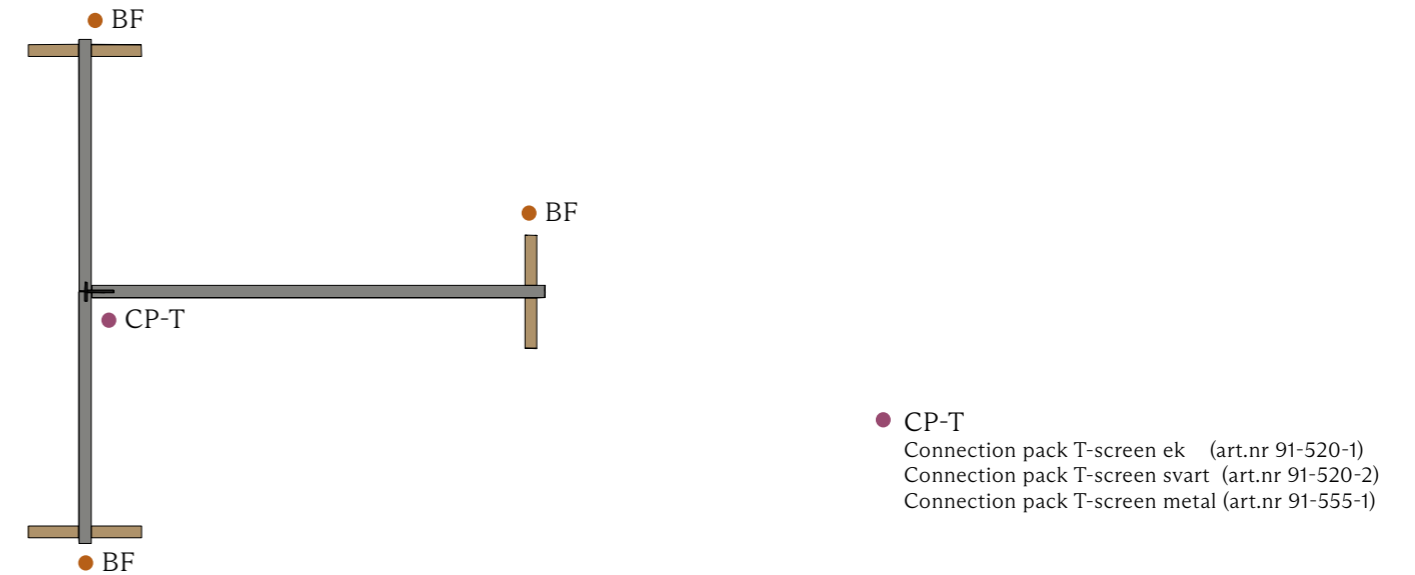

EXEMPEL (CP-T)

- BF
- Beam foot ek (art.nr 91-506-1)
- Beam foot svart (art.nr 91-506-2)
- Beam foot metal (art.nr 91-504-2)

- CF
- Cube foot ek (art.nr 91-505-1)
- Cube foot svart (art.nr 91-505-2)
- Cube foot metal (art.nr 91-540-1)

- CPB-2
- Connection pack Beam 2-screen ek (art.nr 91-521-1)
- Connection pack Beam 2-screen svart (art.nr 91-521-2)
- Connection pack Beam 2-screen metal (art.nr 91-556-1)

- CP-2
- Connection pack 2-screen ek (art.nr 91-517-1)
- Connection pack 2-screen svart (art.nr 91-517-2)
- Connection pack 2-screen svart (art.nr 91-517-2)
- Connection pack 2-screen metal (art.nr 91-552-1)

- CP-3
- Connection pack 3-screen ek (art.nr 91-518-1)
- Connection pack 3-screen svart (art.nr 91-518-2)
- Connection pack 3-screen metal (art.nr 91-553-1)

- CP-T
- Connection pack T-screen ek (art.nr 91-520-1)
- Connection pack T-screen svart (art.nr 91-520-2)
- Connection pack T-screen metal (art.nr 91-555-1)