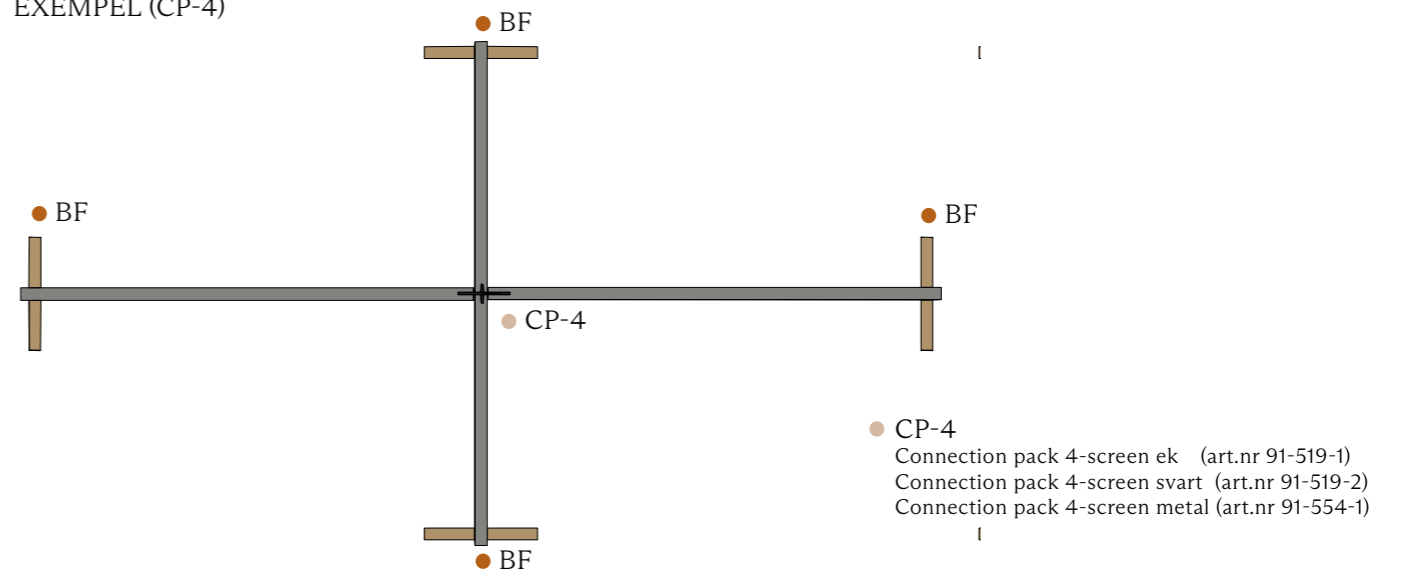

EXEMPEL (CP-4)

- CP-4
- Connection pack 4-screen ek (art.nr 91-519-1)
- Connection pack 4-screen svart (art.nr 91-519-2)
- Connection pack 4-screen metal (art.nr 91-554-1)