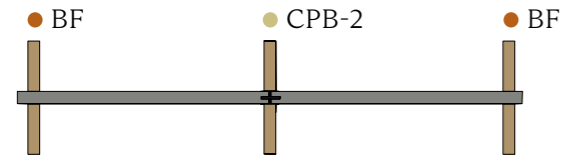

- BF
- Beam foot ek (art.nr 91-506-1)
- Beam foot svart (art.nr 91-506-2)
- Beam foot metal (art.nr 91-504-2)

- CF
- Cube foot ek (art.nr 91-505-1)
- Cube foot svart (art.nr 91-505-2)
- Cube foot metal (art.nr 91-540-1)

- CPB-2
- Connection pack Beam 2-screen ek (art.nr 91-521-1)
- Connection pack Beam 2-screen svart (art.nr 91-521-2)
- Connection pack Beam 2-screen metal (art.nr 91-556-1)

- CP-2
- Connection pack 2-screen ek (art.nr 91-517-1)
- Connection pack 2-screen svart (art.nr 91-517-2)
- Connection pack 2-screen svart (art.nr 91-517-2)
- Connection pack 2-screen metal (art.nr 91-552-1)

- CP-3
- Connection pack 3-screen ek (art.nr 91-518-1)
- Connection pack 3-screen svart (art.nr 91-518-2)
- Connection pack 3-screen metal (art.nr 91-553-1)

- CP-T
- Connection pack T-screen ek (art.nr 91-520-1)
- Connection pack T-screen svart (art.nr 91-520-2)
- Connection pack T-screen metal (art.nr 91-555-1)

- CP-4
- Connection pack 4-screen ek (art.nr 91-519-1)
- Connection pack 4-screen svart (art.nr 91-519-2)
- Connection pack 4-screen metal (art.nr 91-554-1)